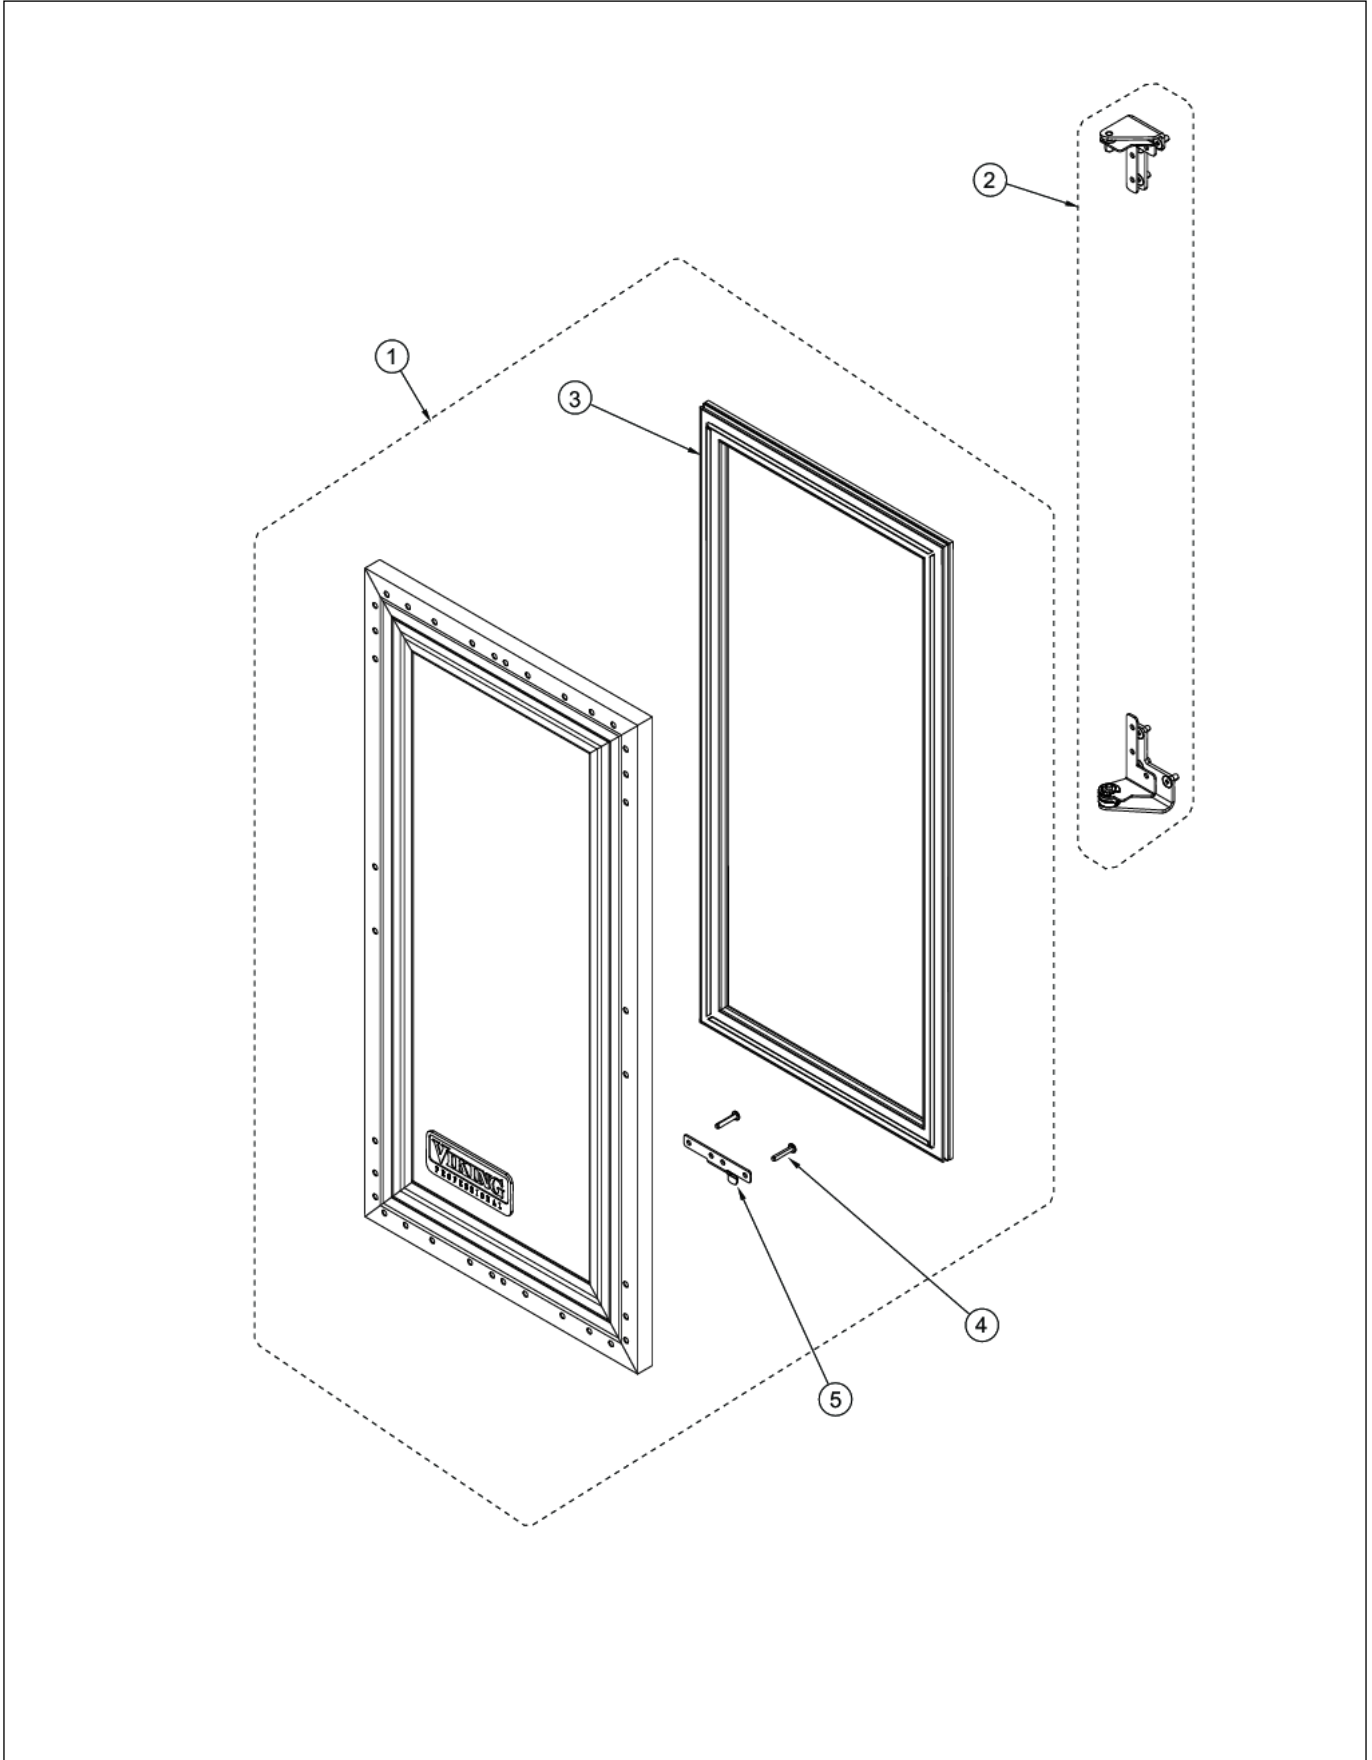

FWCI1150GL

DOOR ASSEMBLY	1
INTERIOR COMPONENTS	2
REAR COMPONENTS	3
SHELF ASSEMBLY	4
WIRING DIAGRAM	5
Appendix A:Pages Index	A
Appendix B:Parts Index	B

DOOR ASSEMBLY

Item	Part No.	Name	Qty	Uom	NOTES
1	033118-000	RD-VK-15-L4, CLEAR GLASS W/WOOD BORDER DOOR PANEL ASSY	1	EA	
2	033020-000	HINGE KIT, LH	1	EA	
3	033069-000	DOOR GASKET, 15"	1	EA	
4	033015-000	PLUNGER FASTENER	2	EA	
5	032973-000	PLUNGER BRACKET	1	EA	

INTERIOR COMPONENTS

Item	Part No.	Name	Qty	Uom	NOTES
1	033033-000	LEVELLING LEG	4	EA	
2	033073-000	GRILLE ASSEMBLY, 15"	1	EA	
3	033040-000	DOOR SWITCH	1	EA	
4	033074-000	CONDENSER	1	EA	
5	033024-000	FASTENER, CONTROL MOUNTING	2	EA	
6	033023-000	CONTROLLER FACE PLATE	1	EA	
7	033022-000	CONTROLLER ASSY	1	EA	
8	033026-000	LIGHT BULB	1	EA	
9	033027-000	LIGHT SOCKET	1	EA	
NI	033028-000	HARNESS, CONTROLLER	1	EA	
NI	033039-000	HARNESS, MACHINE COMPARTMENT	1	EA	
NI	033025-000	SENSOR	1	EA	