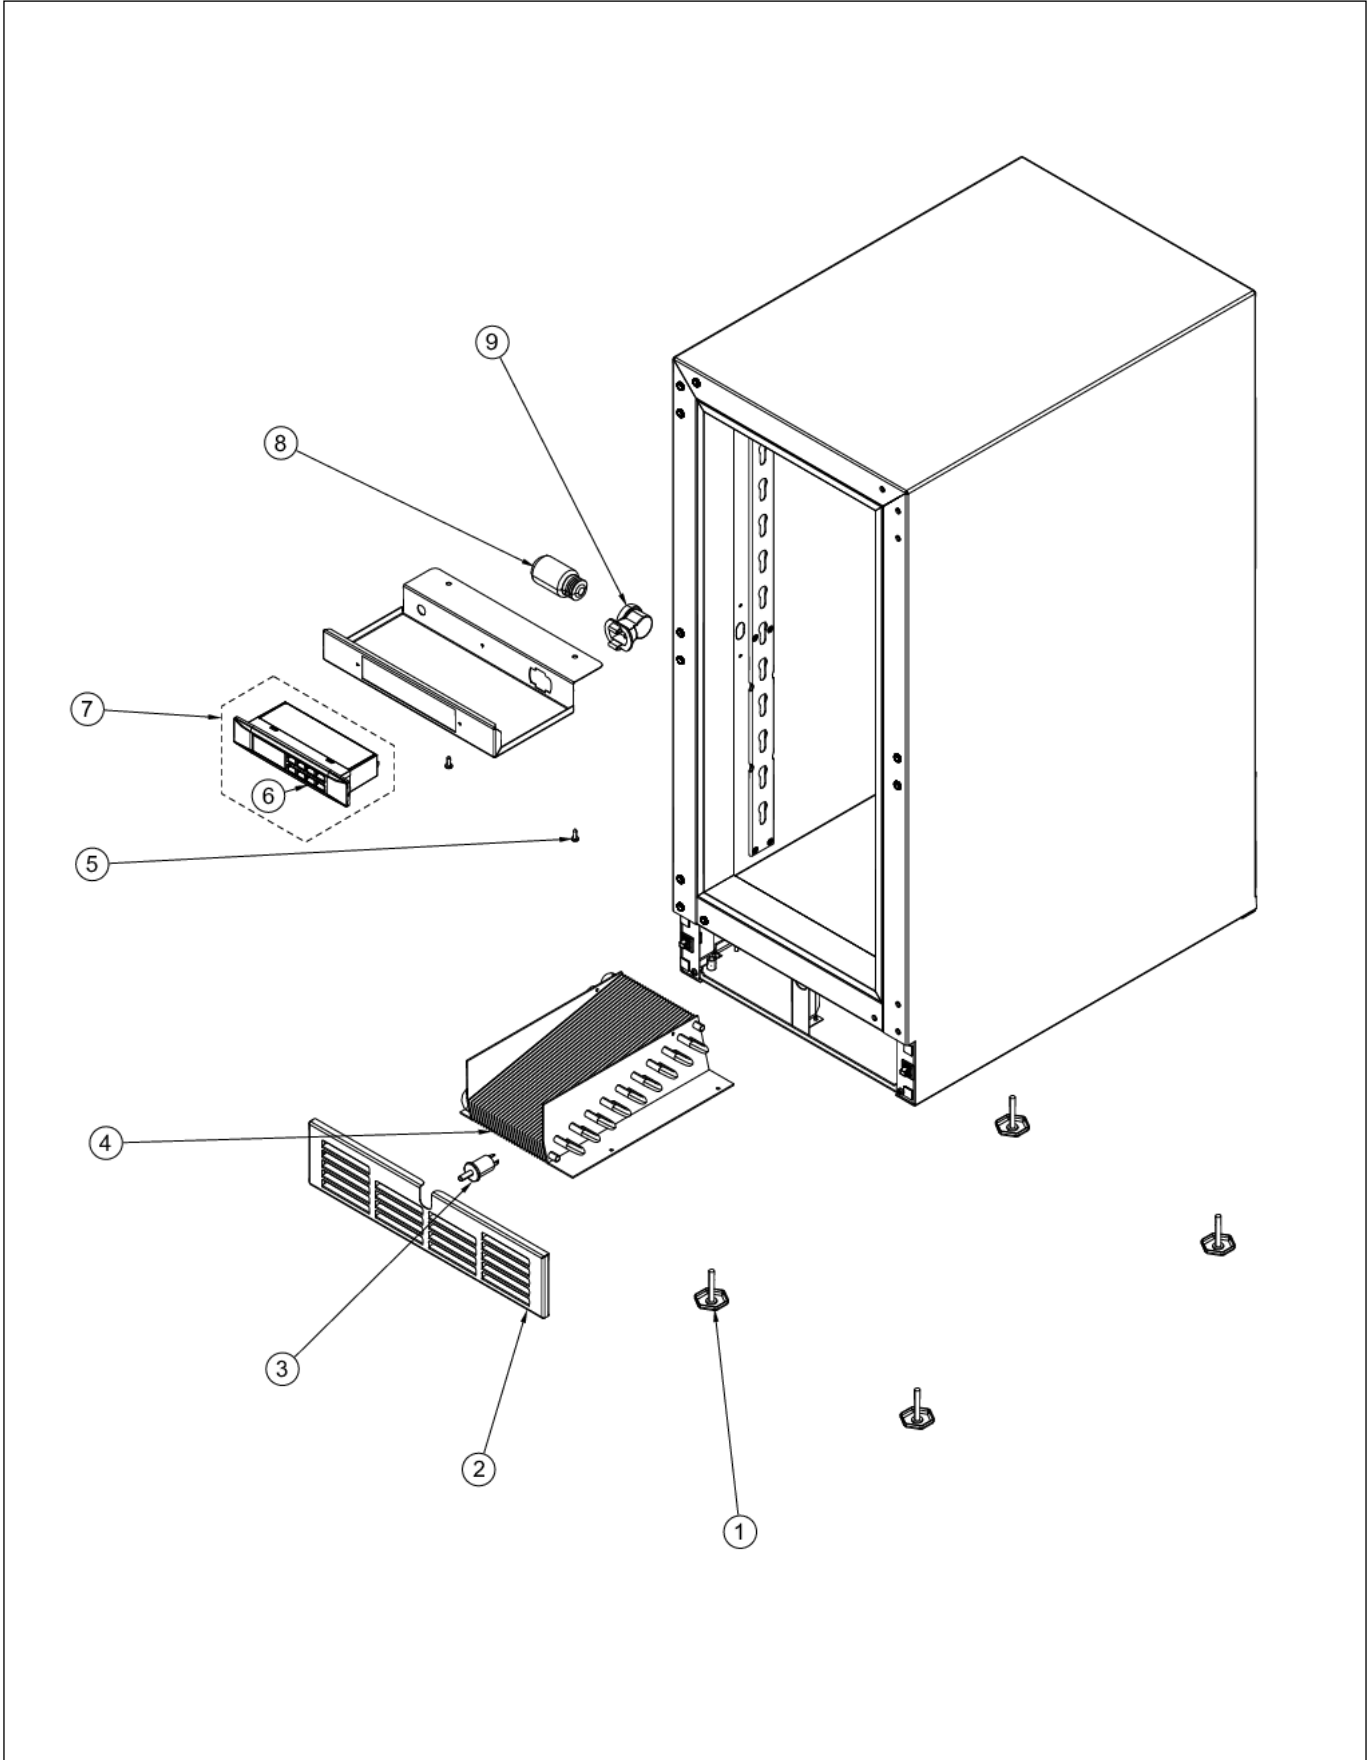

FWCI1150GL

DOOR ASSEMBLY	1
INTERIOR COMPONENTS	2
REAR COMPONENTS	3
SHELF ASSEMBLY	4
WIRING DIAGRAM	5
Appendix A:Pages Index	A
Appendix B:Parts Index	B

DOOR ASSEMBLY

Item	Part No.	Name	Qty	Uom	NOTES
1	033118-000	RD-VK-15-L4, CLEAR GLASS W/WOOD BORDER DOOR PANEL ASSY	1	EA	
2	033020-000	HINGE KIT, LH	1	EA	
3	033069-000	DOOR GASKET, 15"	1	EA	
4	033015-000	PLUNGER FASTENER	2	EA	
5	032973-000	PLUNGER BRACKET	1	EA	

INTERIOR COMPONENTS

Item	Part No.	Name	Qty	Uom	NOTES
1	033033-000	LEVELLING LEG	4	EA	
2	033073-000	GRILLE ASSEMBLY, 15"	1	EA	
3	033040-000	DOOR SWITCH	1	EA	
4	033074-000	CONDENSER	1	EA	
5	033024-000	FASTENER, CONTROL MOUNTING	2	EA	
6	033023-000	CONTROLLER FACE PLATE	1	EA	
7	033022-000	CONTROLLER ASSY	1	EA	
8	033026-000	LIGHT BULB	1	EA	
9	033027-000	LIGHT SOCKET	1	EA	
NI	033028-000	HARNESS, CONTROLLER	1	EA	
NI	033039-000	HARNESS, MACHINE COMPARTMENT	1	EA	
NI	033025-000	SENSOR	1	EA	

REAR COMPONENTS

Item	Part No.	Name	Qty	Uom	NOTES
1	033072-000	EVAP ASSEMBLY	1	EA	
2	033038-000	EVAPORATOR / CONDENSER FAN MOTOR	1	EA	
3	033038-000	EVAPORATOR / CONDENSER FAN MOTOR	1	EA	
4	033034-000	COMPRESSOR KIT	1	EA	
5	033037-000	PROCESS TUBE	2	EA	
6	033035-000	DRIER	1	EA	
7	033036-000	COMP. START COMPONENTS	1	EA	
NI	033031-000	HARNESS, FAN MOTOR	1	EA	
NI	033042-000	POWER CORD	1	EA	