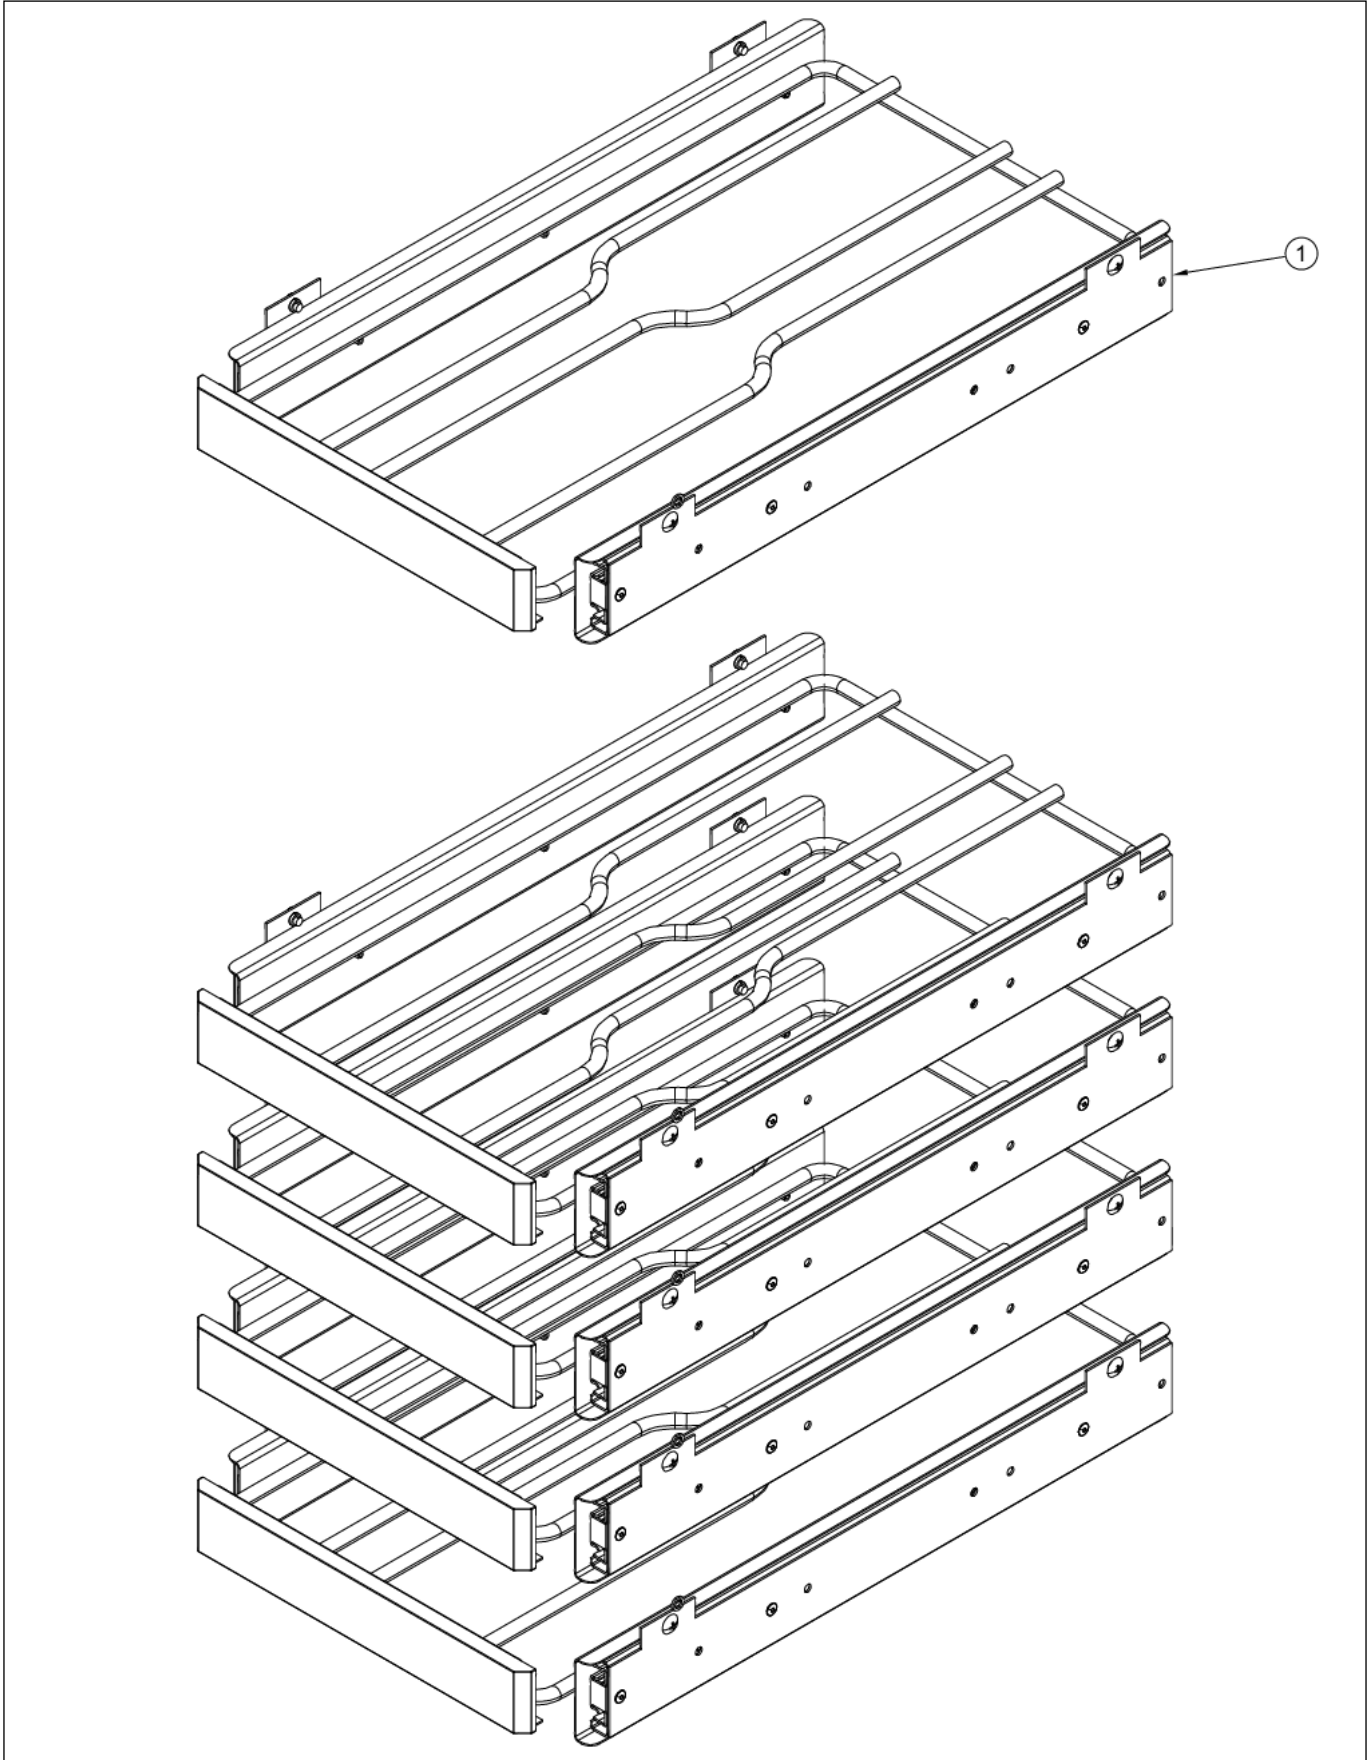

Item	Part No.	Name	Qty	Uom	NOTES
1	033072-000	EVAP ASSEMBLY	1	EA	
2	033038-000	EVAPORATOR / CONDENSER FAN MOTOR	1	EA	
3	033038-000	EVAPORATOR / CONDENSER FAN MOTOR	1	EA	
4	033034-000	COMPRESSOR KIT	1	EA	
5	033037-000	PROCESS TUBE	2	EA	
6	033035-000	DRIER	1	EA	
7	033036-000	COMP. START COMPONENTS	1	EA	
NI	033031-000	HARNESS, FAN MOTOR	1	EA	
NI	033042-000	POWER CORD	1	EA	

SHELF ASSEMBLY