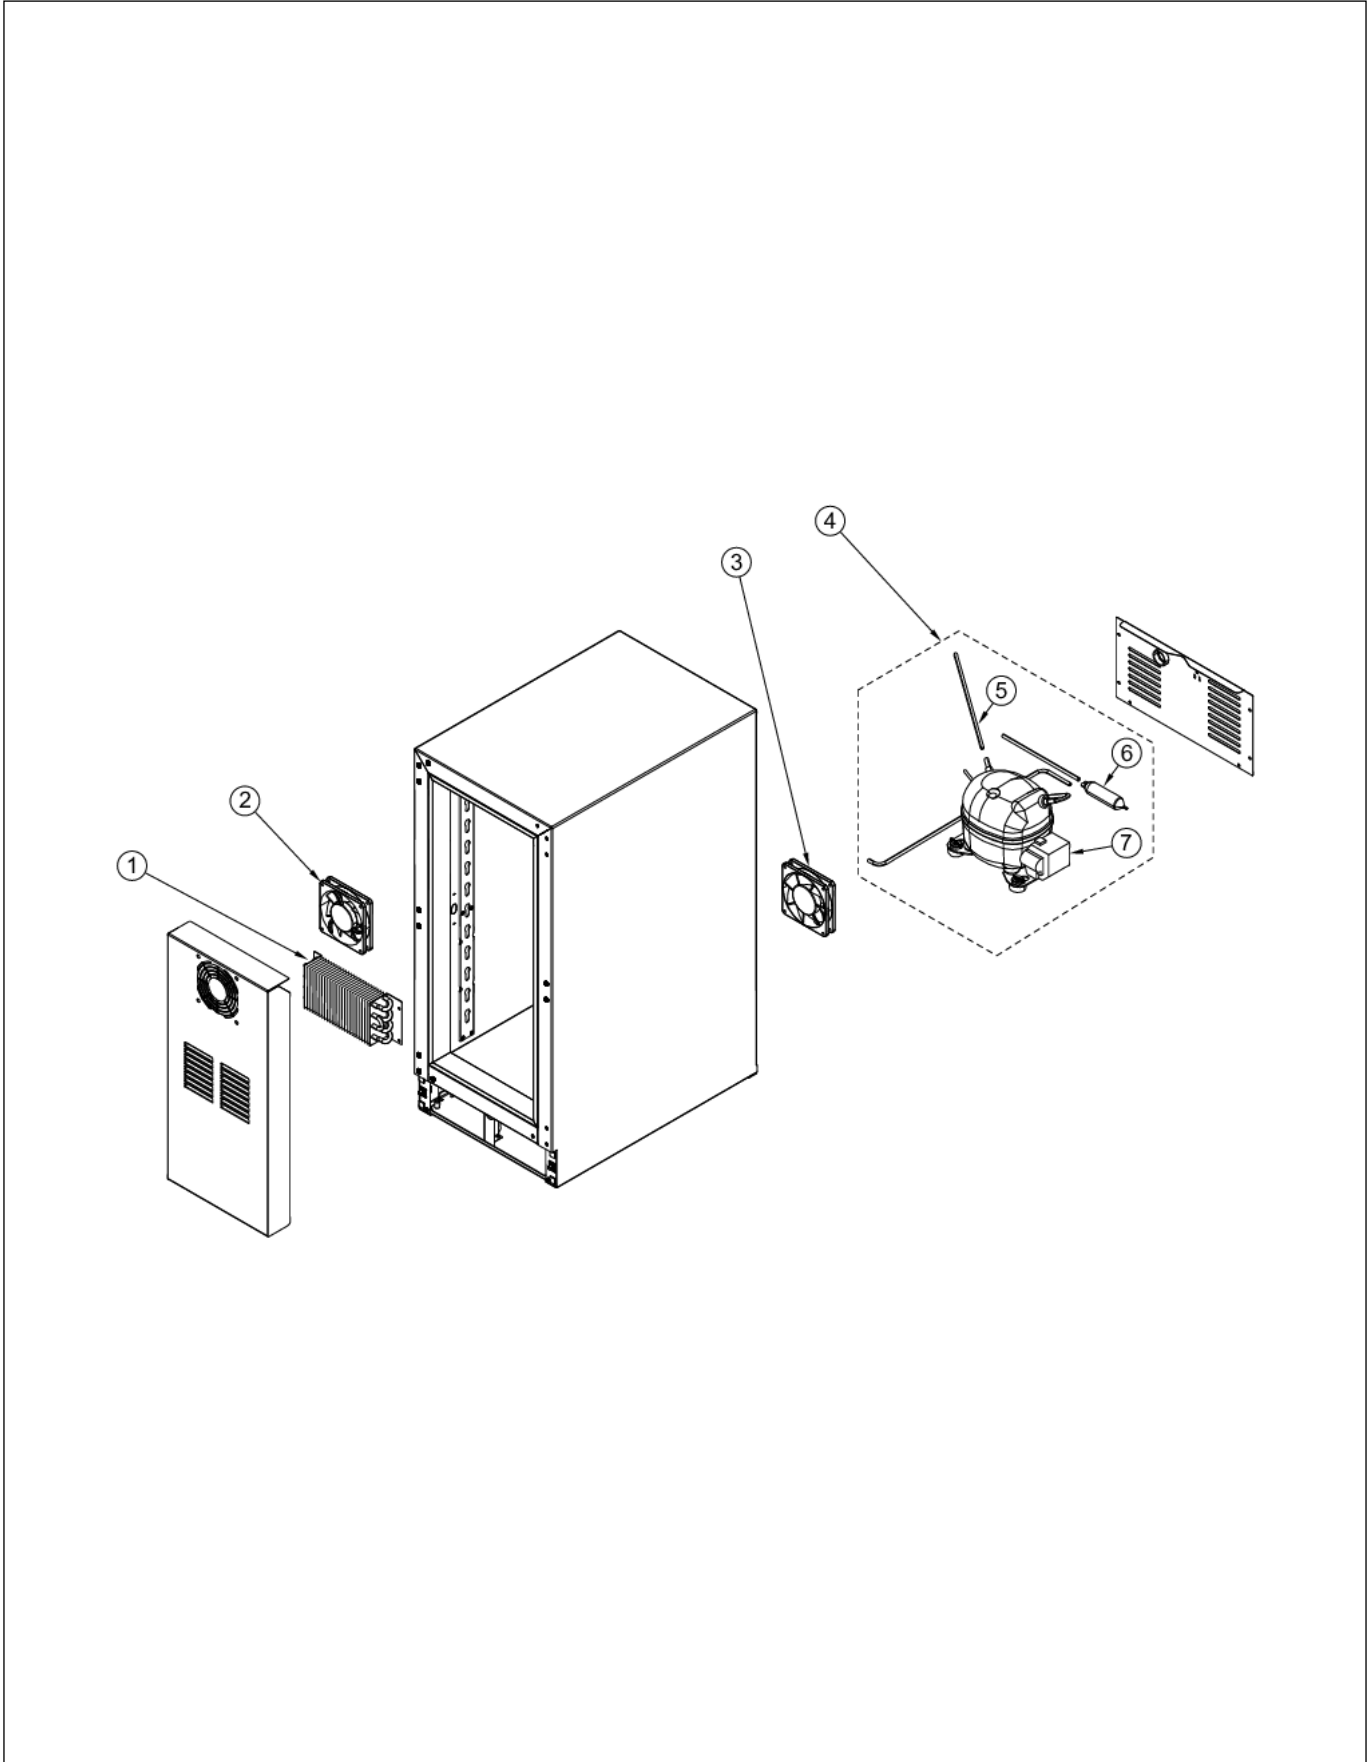

FWCI1150GL

DOOR ASSEMBLY	1
INTERIOR COMPONENTS	2
REAR COMPONENTS	3
SHELF ASSEMBLY	4
WIRING DIAGRAM	5
Appendix A:Pages Index	A
Appendix B:Parts Index	B

DOOR ASSEMBLY

Item	Part No.	Name	Qty	Uom	NOTES
1	033118-000	RD-VK-15-L4, CLEAR GLASS W/WOOD BORDER DOOR PANEL ASSY	1	EA	
2	033020-000	HINGE KIT, LH	1	EA	
3	033069-000	DOOR GASKET, 15"	1	EA	
4	033015-000	PLUNGER FASTENER	2	EA	
5	032973-000	PLUNGER BRACKET	1	EA	

INTERIOR COMPONENTS

Item	Part No.	Name	Qty	Uom	NOTES
1	033033-000	LEVELLING LEG	4	EA	
2	033073-000	GRILLE ASSEMBLY, 15"	1	EA	
3	033040-000	DOOR SWITCH	1	EA	
4	033074-000	CONDENSER	1	EA	
5	033024-000	FASTENER, CONTROL MOUNTING	2	EA	
6	033023-000	CONTROLLER FACE PLATE	1	EA	
7	033022-000	CONTROLLER ASSY	1	EA	
8	033026-000	LIGHT BULB	1	EA	
9	033027-000	LIGHT SOCKET	1	EA	
NI	033028-000	HARNESS, CONTROLLER	1	EA	
NI	033039-000	HARNESS, MACHINE COMPARTMENT	1	EA	
NI	033025-000	SENSOR	1	EA	

REAR COMPONENTS

Item	Part No.	Name	Qty	Uom	NOTES
1	033072-000	EVAP ASSEMBLY	1	EA	
2	033038-000	EVAPORATOR / CONDENSER FAN MOTOR	1	EA	
3	033038-000	EVAPORATOR / CONDENSER FAN MOTOR	1	EA	
4	033034-000	COMPRESSOR KIT	1	EA	
5	033037-000	PROCESS TUBE	2	EA	
6	033035-000	DRIER	1	EA	
7	033036-000	COMP. START COMPONENTS	1	EA	
NI	033031-000	HARNESS, FAN MOTOR	1	EA	
NI	033042-000	POWER CORD	1	EA	