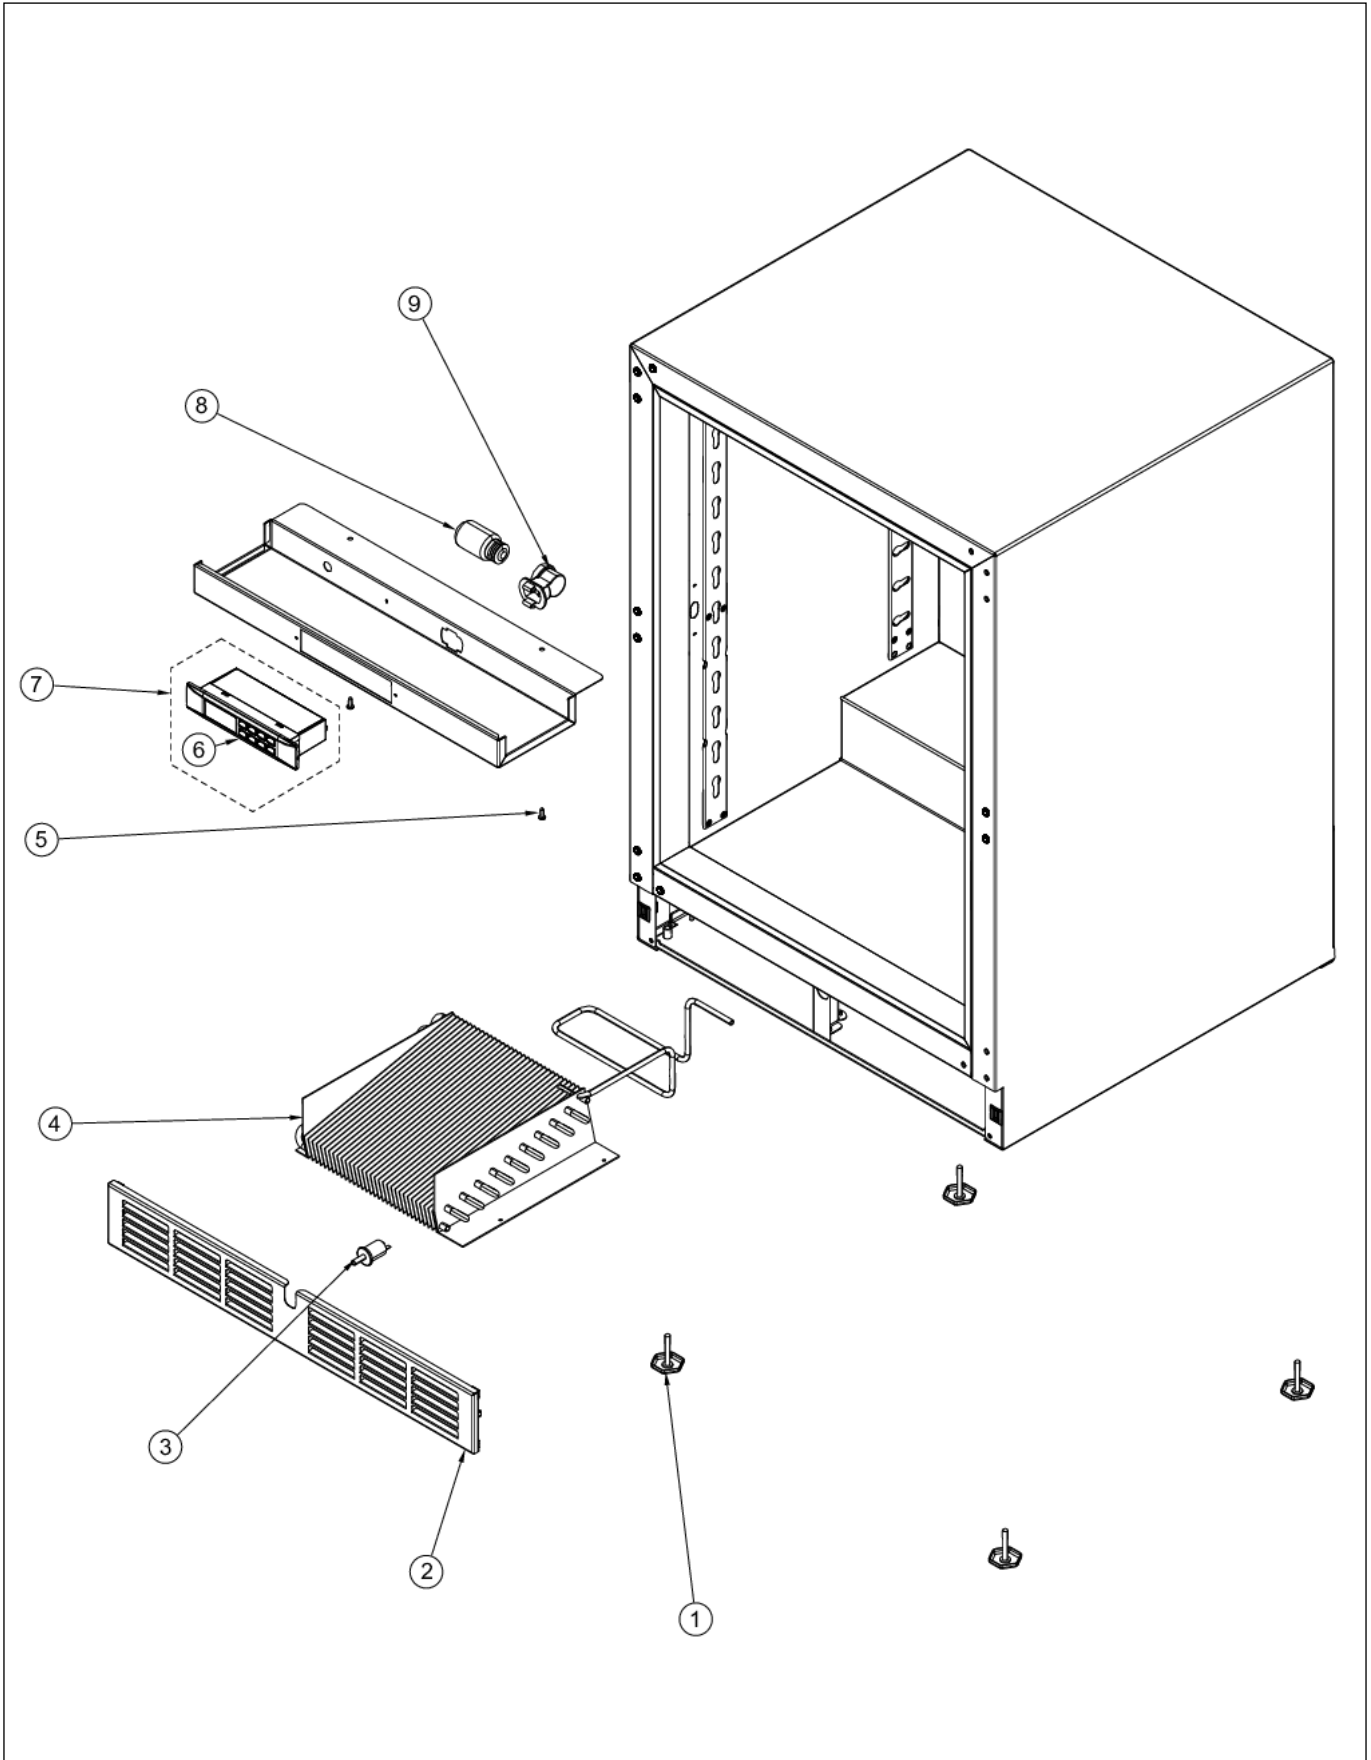

**FRCI1240GR**

DOOR ASSEMBLY .....	1
INTERIOR COMPONENTS .....	2
REAR COMPONENTS .....	3
SHELF ASSEMBLY .....	4
WIRING DIAGRAM .....	5
Appendix A:Pages Index .....	A
Appendix B:Parts Index .....	B

DOOR ASSEMBLY

Item	Part No.	Name	Qty	Uom	NOTES
1	033105-000	RD-VK-24-R4, CLEAR GLASS W/WOOD BORDER DOOR PANEL ASSY	1	EA	
2	033021-000	HINGE KIT, RH	1	EA	
3	032972-000	DOOR GASKET, 24"	1	EA	
4	033015-000	PLUNGER FASTENER	2	EA	
5	032973-000	PLUNGER BRACKET	1	EA	

INTERIOR COMPONENTS

Item	Part No.	Name	Qty	Uom	NOTES
1	033033-000	LEVELLING LEG	4	EA	
2	033032-000	GRILLE ASSEMBLY, 24"	1	EA	
3	033040-000	DOOR SWITCH	1	EA	
4	033041-000	CONDENSER	1	EA	
5	033024-000	FASTENER, CONTROL MOUNTING	2	EA	
6	033023-000	CONTROLLER FACE PLATE	1	EA	
7	033077-000	CONTROLLER ASSY	1	EA	
8	033026-000	LIGHT BULB	1	EA	
9	033027-000	LIGHT SOCKET	1	EA	
NI	033028-000	HARNESS, CONTROLLER	1	EA	
NI	033039-000	HARNESS, MACHINE COMPARTMENT	1	EA	
NI	033025-000	SENSOR	1	EA	