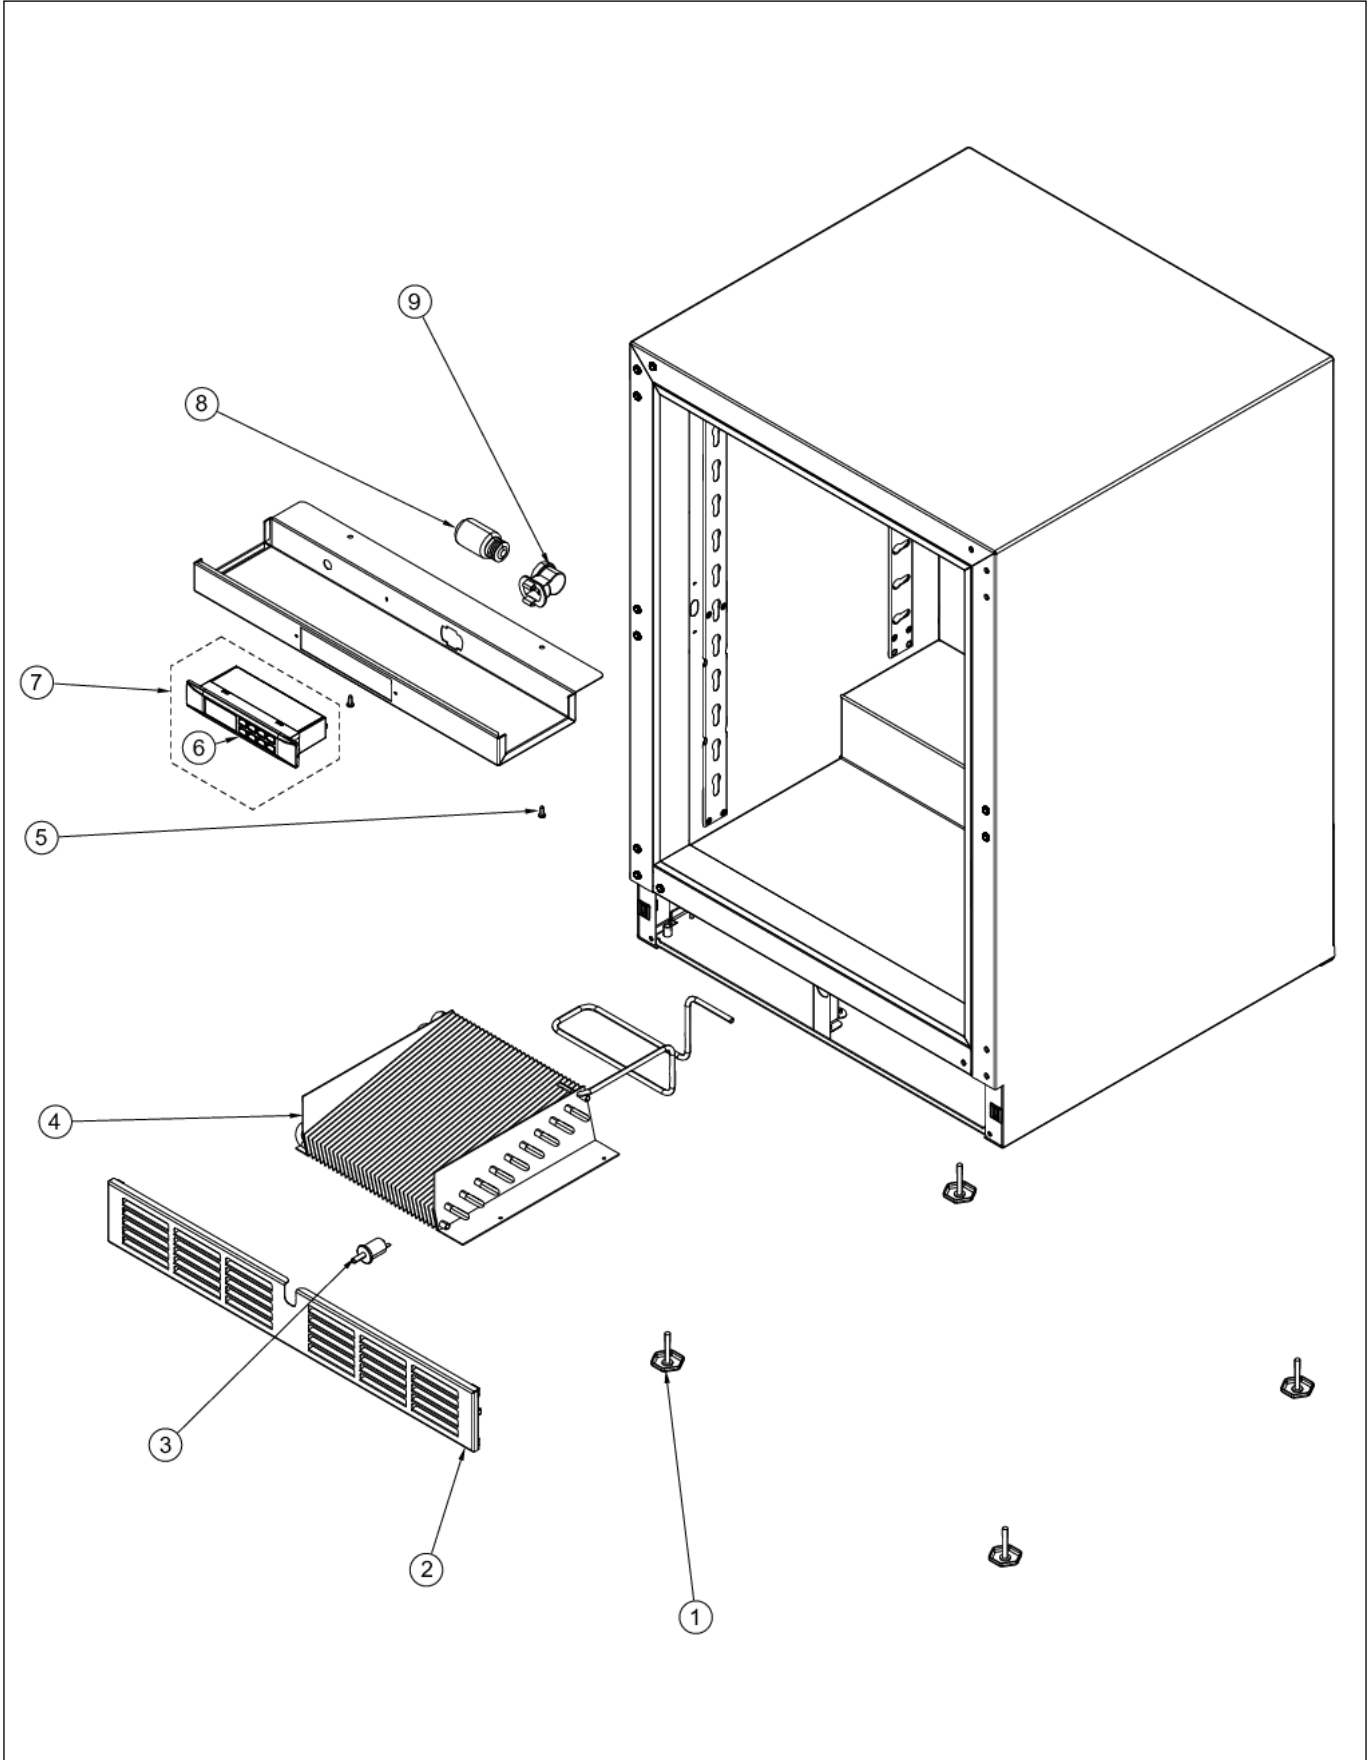

FRCI1240GL

DOOR ASSEMBLY	1
INTERIOR COMPONENTS	2
REAR COMPONENTS	3
SHELF ASSEMBLY	4
WIRING DIAGRAM	5
Appendix A:Pages Index	A
Appendix B:Parts Index	B

DOOR ASSEMBLY

Item	Part No.	Name	Qty	Uom	NOTES
1	033115-000	FOAMED DRAWER FRONT W/O SS	1	EA	
2	033020-000	HINGE KIT, LH	1	EA	
3	032972-000	DOOR GASKET, 24"	1	EA	
4	033015-000	PLUNGER FASTENER	2	EA	
5	032973-000	PLUNGER BRACKET	1	EA	

INTERIOR COMPONENTS

Item	Part No.	Name	Qty	Uom	NOTES
1	033033-000	LEVELLING LEG	4	EA	
2	033032-000	GRILLE ASSEMBLY, 24"	1	EA	
3	033040-000	DOOR SWITCH	1	EA	
4	033041-000	CONDENSER	1	EA	
5	033024-000	FASTENER, CONTROL MOUNTING	2	EA	
6	033023-000	CONTROLLER FACE PLATE	1	EA	
7	033077-000	CONTROLLER ASSY	1	EA	
8	033026-000	LIGHT BULB	1	EA	
9	033027-000	LIGHT SOCKET	1	EA	
NI	033028-000	HARNESS, CONTROLLER	1	EA	
NI	033039-000	HARNESS, MACHINE COMPARTMENT	1	EA	
NI	033025-000	SENSOR	1	EA	

REAR COMPONENTS

Item	Part No.	Name	Qty	Uom	NOTES
1	033029-000	EVAP ASSEMBLY	1	EA	
2	033038-000	EVAPORATOR / CONDENSER FAN MOTOR	1	EA	
3	033038-000	EVAPORATOR / CONDENSER FAN MOTOR	1	EA	
4	033034-000	COMPRESSOR KIT	1	EA	
5	033037-000	PROCESS TUBE	2	EA	
6	033035-000	DRIER	1	EA	
7	033036-000	COMP. START COMPONENTS	1	EA	
NI	033031-000	HARNESS, FAN MOTOR	1	EA	
NI	033042-000	POWER CORD	1	EA	

SHELF ASSEMBLY

Item	Part No.	Name	Qty	Uom	NOTES
1	033049-000	SHELF ASSEMBLY, 24"	2	EA	

WIRING DIAGRAM

VIKING UC PRODUCT

- XW10L--REFRIGERATION SYSTEM CONTROLLER
- DSW-1--LIGHT AND EVAP FAN MOTOR DOOR SWITCH
- LIGHT 1--COMPARTMENT LIGHT
- EFM 1--EVAPORATOR FAN MOTOR
- CSP-1--REFRIGERATED COMPARTMENT 1 SENSOR PROBE
- CFM-1--CONDENSER FAN MOTOR