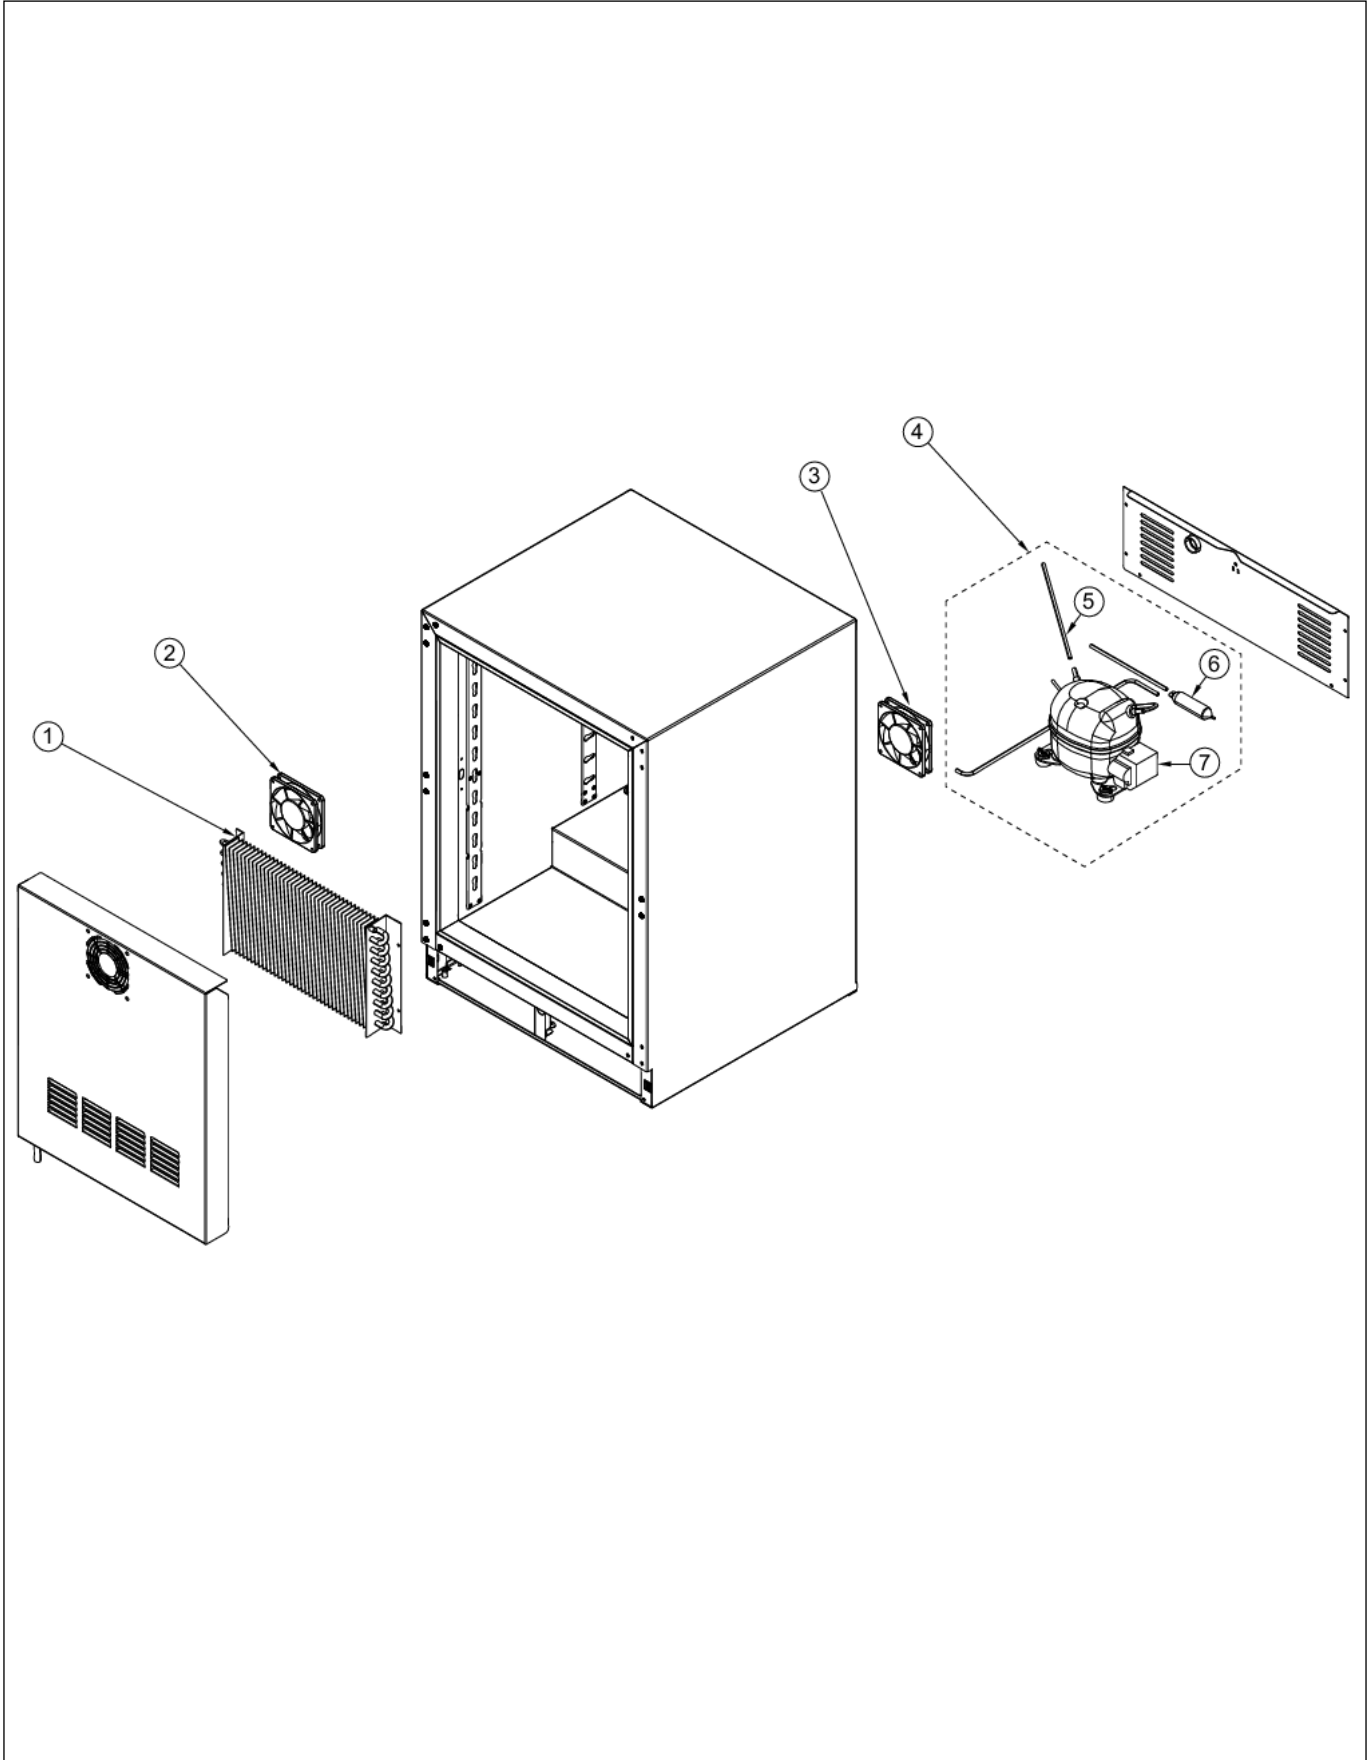

FRCI1240GL

DOOR ASSEMBLY	1
INTERIOR COMPONENTS	2
REAR COMPONENTS	3
SHELF ASSEMBLY	4
WIRING DIAGRAM	5
Appendix A:Pages Index	A
Appendix B:Parts Index	B

DOOR ASSEMBLY

Item	Part No.	Name	Qty	Uom	NOTES
1	033115-000	FOAMED DRAWER FRONT W/O SS	1	EA	
2	033020-000	HINGE KIT, LH	1	EA	
3	032972-000	DOOR GASKET, 24"	1	EA	
4	033015-000	PLUNGER FASTENER	2	EA	
5	032973-000	PLUNGER BRACKET	1	EA	

INTERIOR COMPONENTS

Item	Part No.	Name	Qty	Uom	NOTES
1	033033-000	LEVELLING LEG	4	EA	
2	033032-000	GRILLE ASSEMBLY, 24"	1	EA	
3	033040-000	DOOR SWITCH	1	EA	
4	033041-000	CONDENSER	1	EA	
5	033024-000	FASTENER, CONTROL MOUNTING	2	EA	
6	033023-000	CONTROLLER FACE PLATE	1	EA	
7	033077-000	CONTROLLER ASSY	1	EA	
8	033026-000	LIGHT BULB	1	EA	
9	033027-000	LIGHT SOCKET	1	EA	
NI	033028-000	HARNESS, CONTROLLER	1	EA	
NI	033039-000	HARNESS, MACHINE COMPARTMENT	1	EA	
NI	033025-000	SENSOR	1	EA	

REAR COMPONENTS

Item	Part No.	Name	Qty	Uom	NOTES
1	033029-000	EVAP ASSEMBLY	1	EA	
2	033038-000	EVAPORATOR / CONDENSER FAN MOTOR	1	EA	
3	033038-000	EVAPORATOR / CONDENSER FAN MOTOR	1	EA	
4	033034-000	COMPRESSOR KIT	1	EA	
5	033037-000	PROCESS TUBE	2	EA	
6	033035-000	DRIER	1	EA	
7	033036-000	COMP. START COMPONENTS	1	EA	
NI	033031-000	HARNESS, FAN MOTOR	1	EA	
NI	033042-000	POWER CORD	1	EA	

SHELF ASSEMBLY

Item	Part No.	Name	Qty	Uom	NOTES
1	033049-000	SHELF ASSEMBLY, 24"	2	EA	

WIRING DIAGRAM

VIKING UC PRODUCT

- XW10L--REFRIGERATION SYSTEM CONTROLLER
- DSW-1--LIGHT AND EVAP FAN MOTOR DOOR SWITCH
- LIGHT 1--COMPARTMENT LIGHT
- EFM 1--EVAPORATOR FAN MOTOR
- CSP-1--REFRIGERATED COMPARTMENT 1 SENSOR PROBE
- CFM-1--CONDENSER FAN MOTOR