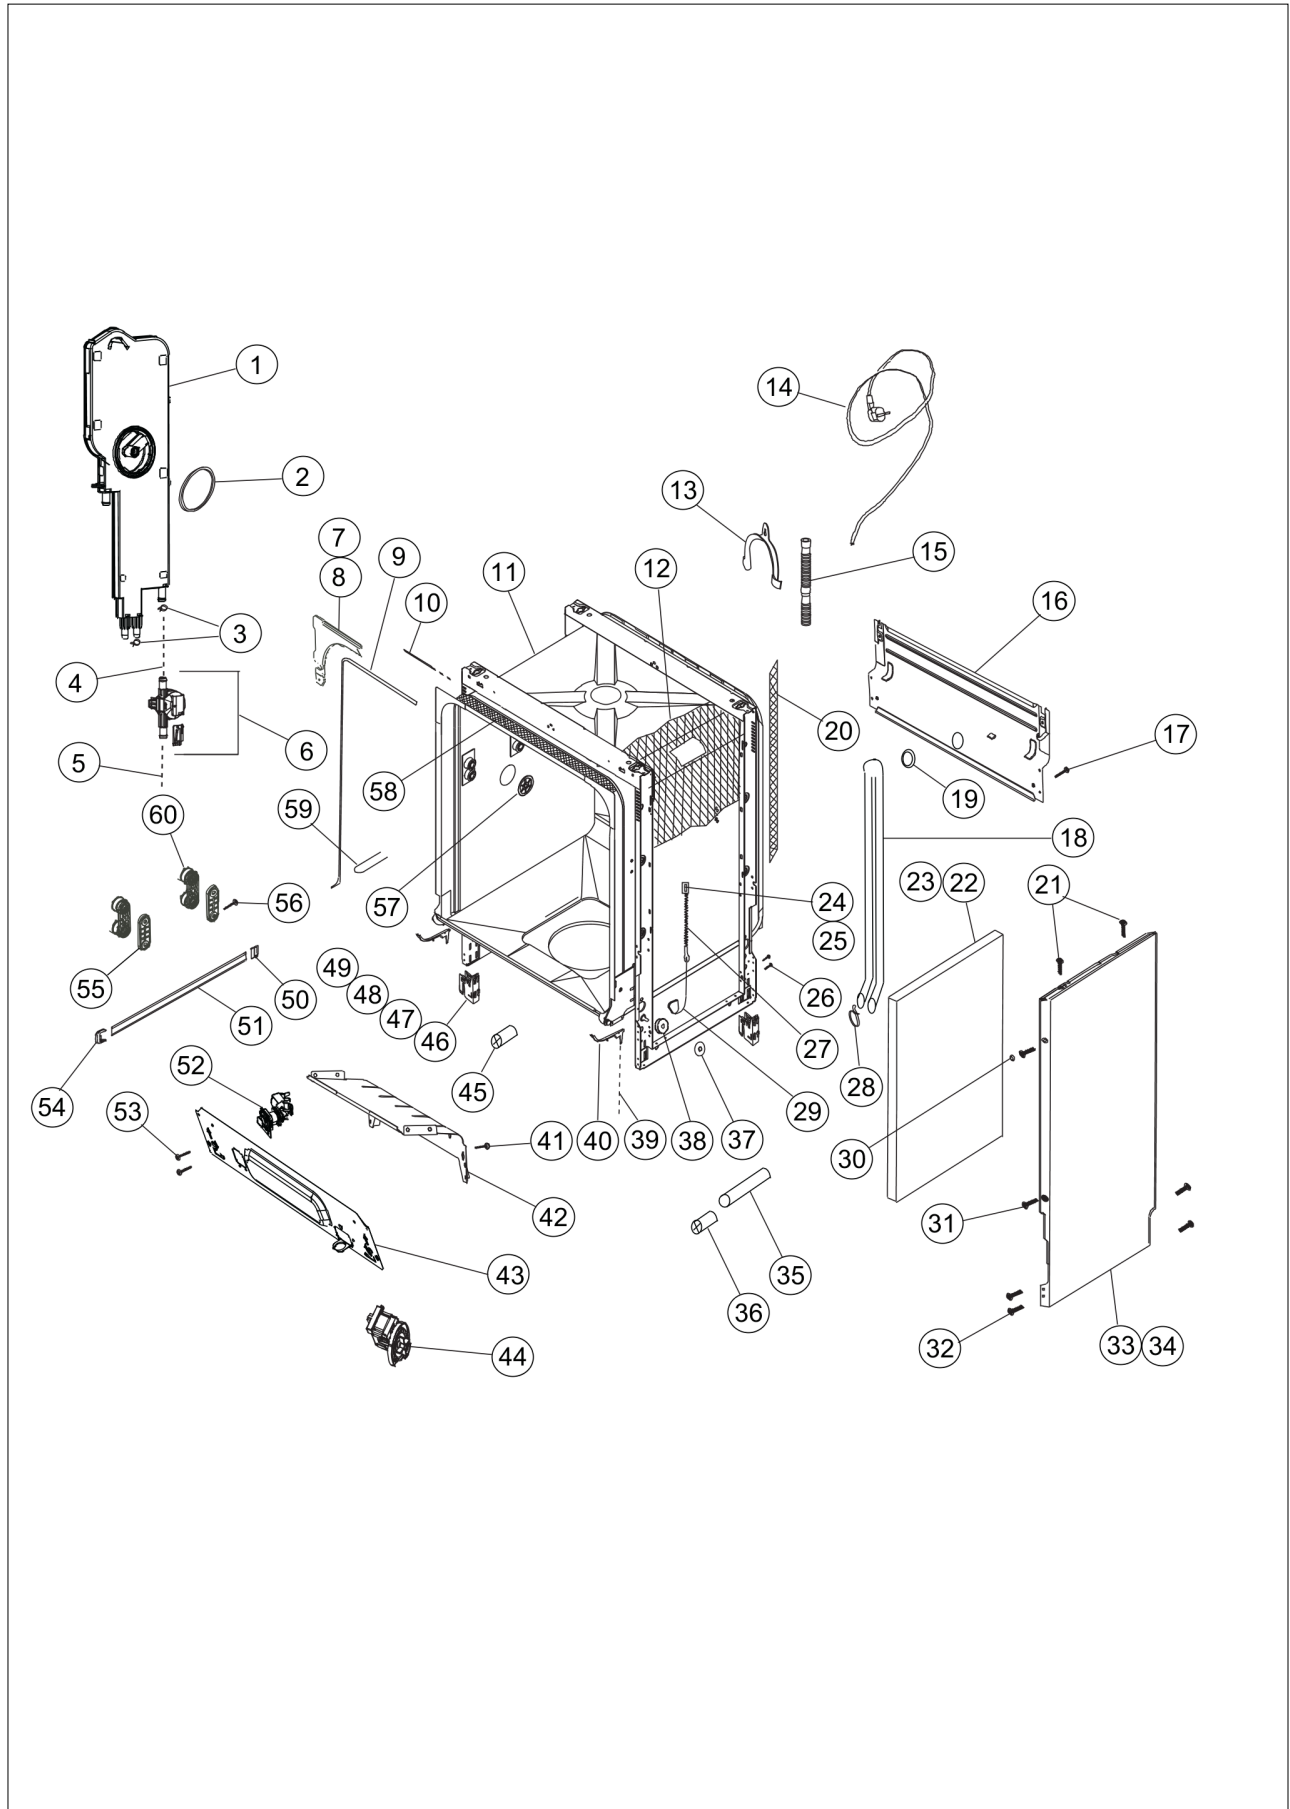

Item	Part No.	Name	Qty	Uom	NOTES
49	039898-000	FOOT SUPPORT PART	1	EA	
50	039891-000	RAIL CAP	2	EA	
51	039887-000	RAIL	2	EA	
52	039756-000	WATER INLET VALVE	1	EA	
53	039761-000	SCREW	2	EA	
54	039717-000	RAIL CAP	2	EA	
55	039777-000	RAIL WHEEL HOLDER	4	EA	
56	039766-000	RAIL WHEEL SCREW	8	EA	
57	039909-000	AIR FUNNEL COVER	1	EA	
58	039923-000	DOOR LOCK COTTON FLEECE	1	EA	
59	039901-000	DOOR LOCK HOOK	1	EA	
60	039793-000	RAIL WHEEL GROUP	4	EA	
NI	057530-000	ACCESSORIES	1	EA	
Not Shown	NOTE	INSTALL HARDWARE		EA	
NI	071566-000	MOUNTING BRACKET KIT	1	EA	
Not Shown	NOTE	TO SECURE UNIT TO CABINET		EA