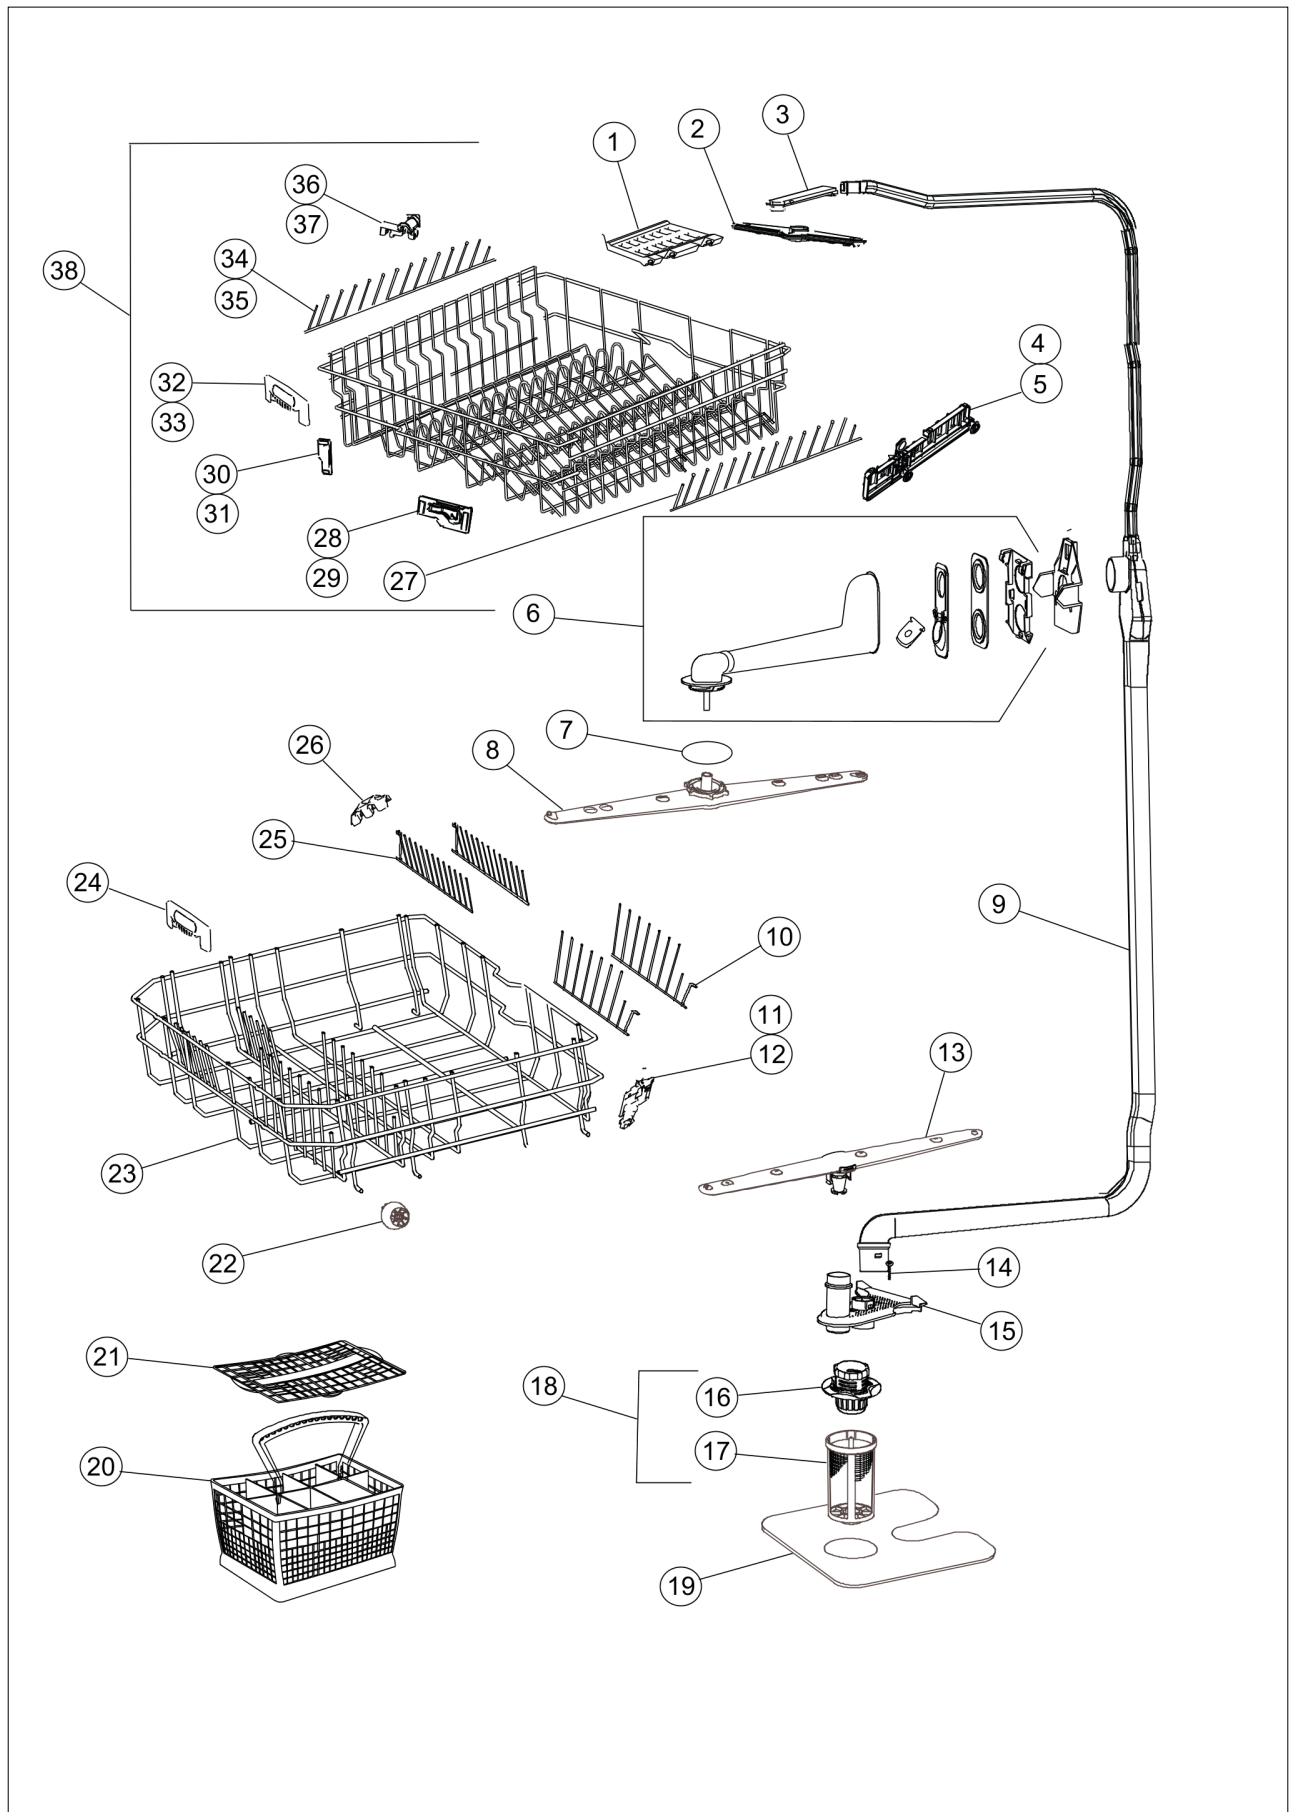

Item	Part No.	Name	Qty	Uom	NOTES
30	039859-000	BOWL FOLDING PART	1	EA	
31	039860-000	BOWL FOLDING PART CLIPS RIGHT	1	EA	
32	039846-000	UPPER BASKET HANDLE GR	1	EA	
33	039845-000	UPPER BASKET HANDLE	1	EA	
34	057519-000	UPPER BASKET SUPPORT WIRE	1	EA	Not available online / Call for pricing and availability
35	050819-000	UPPER BASKET SUPPORT WIRE	1	EA	
36	039861-000	UPPER BASKET CLIPS	11	EA	
37	039783-000	FOLDING PART CLIPS RIGHT	1	EA	
38	057518-000	UPPER BASKET GROUP	1	EA