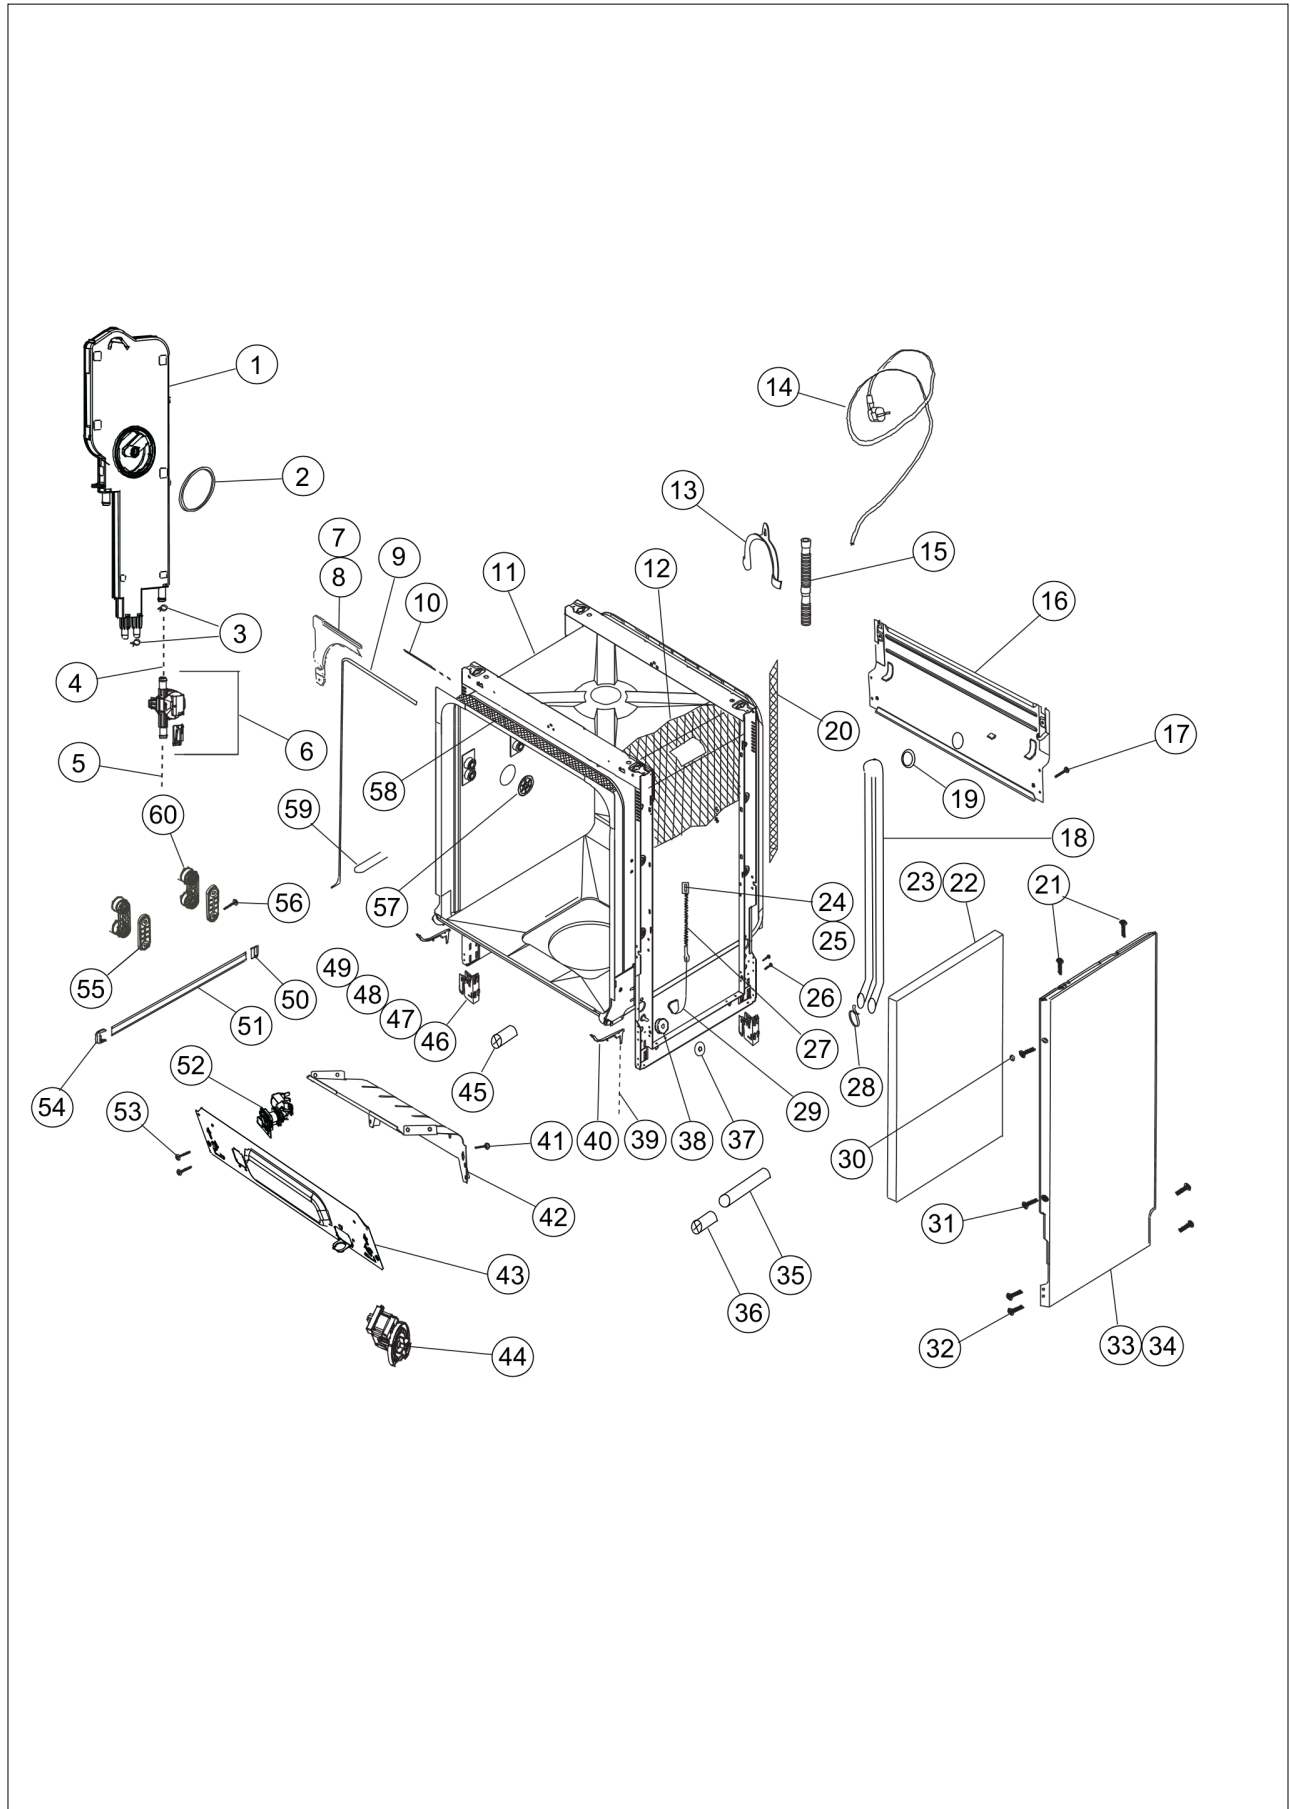

Item	Part No.	Name	Qty	Uom	NOTES
21	039876-000	SCREW	22	EA	
22	057529-000	NOISE ISOLATION	2	EA	
Not Shown	NOTE	SLIDES ON TRIM OF TUB		EA	
23	039760-000	NOISE ISOLATION	2	EA	
Not Shown	NOTE	STICKS ON SIDE OF UNIT		EA	
24	039763-000	DOOR ADJUSTMENT GROUP-LEFT	1	EA	
25	039764-000	DOOR ADJUSTMENT GROUP-RIGHT	1	EA	
26	039917-000	BOLT M4X8 D3731 D3421	21	EA	
27	039895-000	HINGE SPRING	2	EA	
28	039952-000	HOSE CLAMP (Ø 28_7)	2	EA	
29	039894-000	HINGE ROPE GROUP	2	EA	
30	039905-000	SCREW CAP SIDE WALLS	2	EA	
31	039876-000	SCREW	22	EA	
32	057516-000	SIDE PANEL-LEFT	1	EA	
34	057517-000	SIDE PANEL-RIGHT	1	EA	
35	039938-000	REAR ADJUSTABLE DOOR CONNECTION PART	2	EA	
36	039937-000	REAR ADJUSTABLE FOOT CONNECTION PART	2	EA	
37	039883-000	WASHER	2	EA	
38	039893-000	HINGE WHEEL	2	EA	
39	039872-000	HOSE	1	EA	
40	039921-000	OVERFLOW SIPHON	2	EA	
41	039917-000	BOLT M4X8 D3731 D3421	21	EA	
42	039885-000	LOWER SUPPORT - FRONT	1	EA	
43	039773-000	KICK PLATE SHEET	1	EA	
44	039758-000	DRAIN PUMP GROUP	1	EA	
45	039765-000	DOOR ADJUSTING ADAPTOR	2	EA	
46	039943-000	Rear feet Adjustable LEFT BACK	1	EA	
47	039942-000	FOOT GROUP-ADJUSTABLE-LEFT-FRONT	1	EA	
48	039941-000	FOOT GROUP-ADJUSTABLE-RIGHT-BACK	1	EA