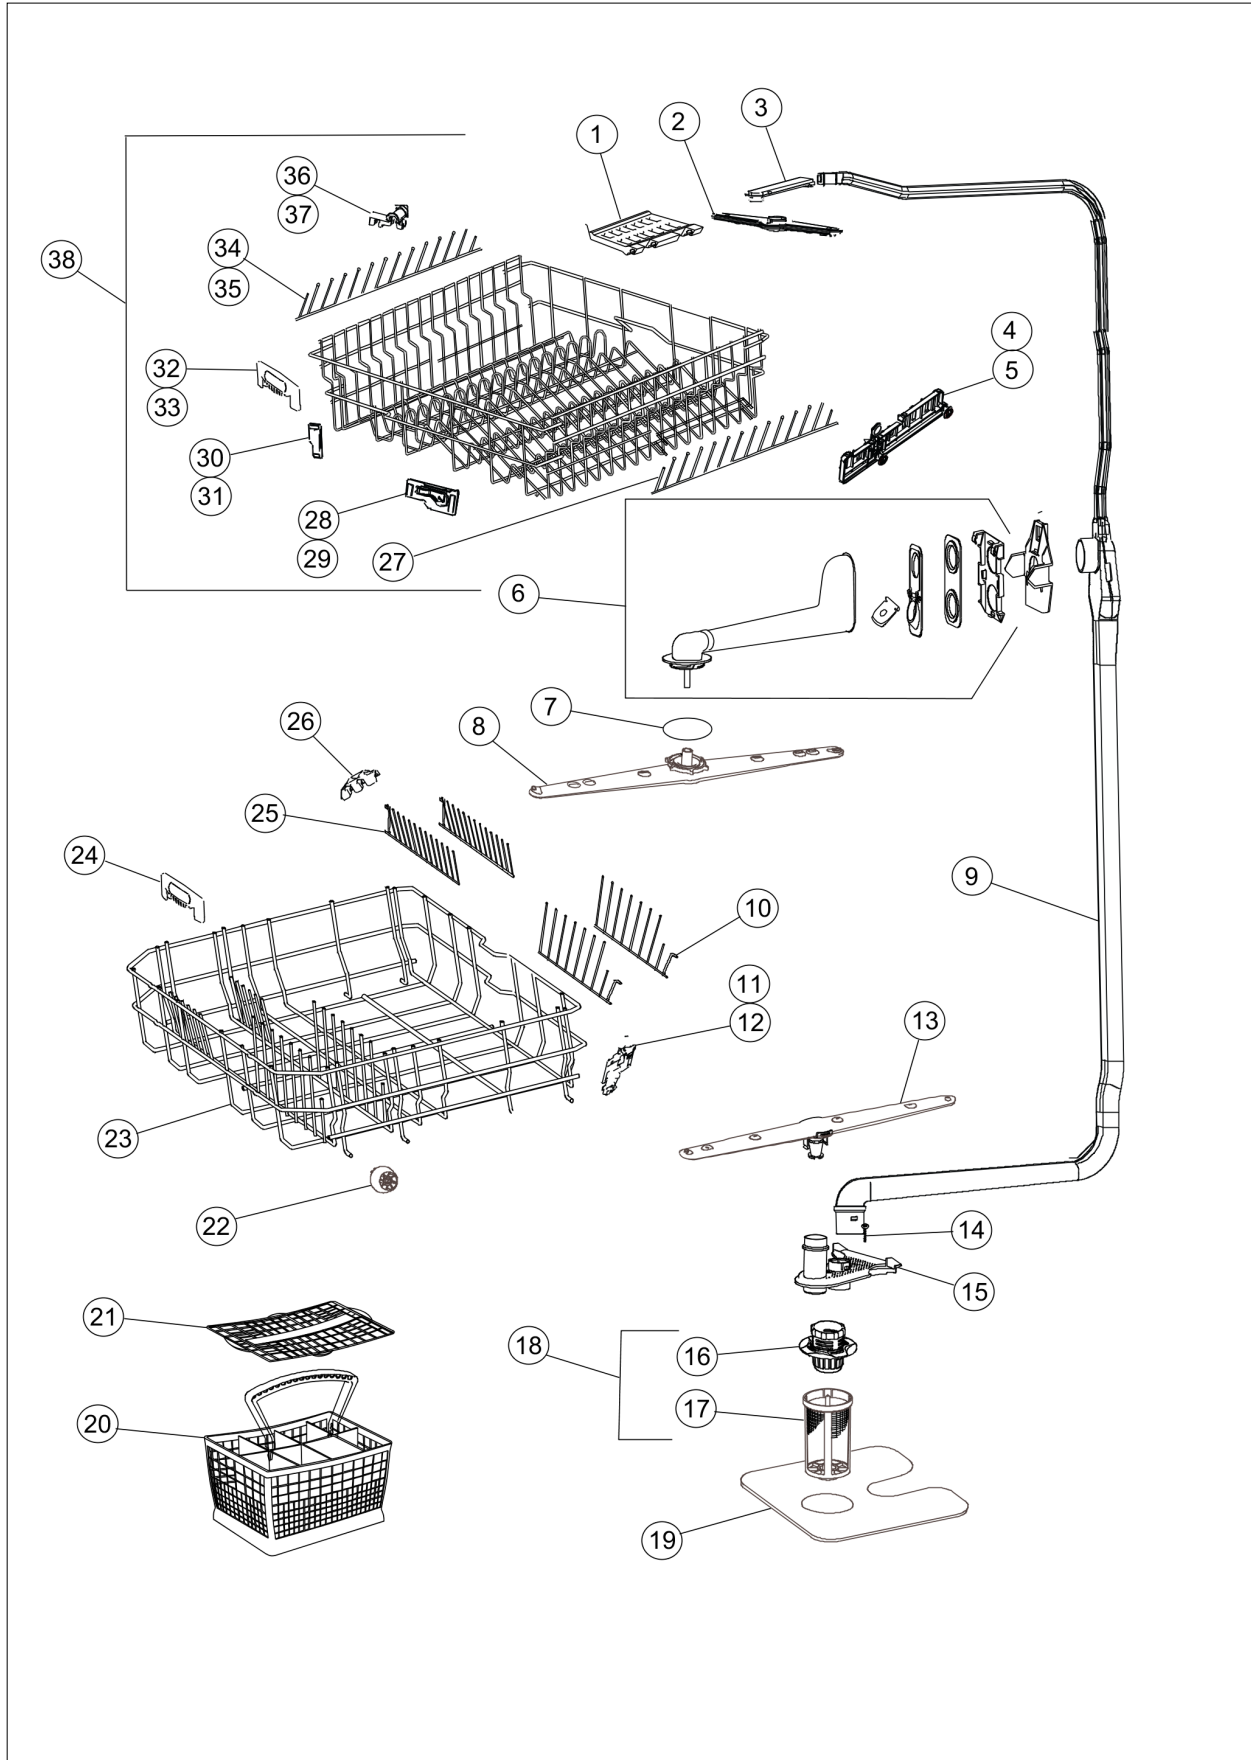

FDW101 Inner Tub Assy

Item	Part No.	Name	Qty	Uom	NOTES
1	039785-000	SHELF GROUP	4	EA	
2	039841-000	CEILING SPRAY GROUP	1	EA	
3	039847-000	CEILING SPRAY ARM FEED PIPE	1	EA	
4	039786-000	UPPER BASKET MECHANISM-LEFT	1	EA	
5	039787-000	UPPER BASKET MECHANISM-RIGHT	1	EA	
6	039862-000	UPPER SPRAY ARM FEED PIPE	1	EA	
7	039870-000	GASKET	1	EA	
8	039892-000	UPPER SPRAY ARM GROUP	1	EA	
9	039840-000	WATER SUPPLY TUBE GROUP	1	EA	
10	039788-000	PLATE HOLDER-LEFT	2	EA	
11	039856-000	LOWER BASKET FOLDING PART	1	EA	
12	039857-000	LOWER BASKET FOLDING PART	1	EA	
13	039896-000	LOWER SPRAY ARM GROUP	1	EA	
14	039945-000	SCREW	5	EA	
15	039734-000	FILTER SUPPORT GROUP	1	EA	
16	039729-000	COARSE FILTER	1	EA	
17	039728-000	MICRO FILTER GROUP	1	EA	
18	039733-000	FILTER GROUP	1	EA	
19	039730-000	METAL FILTER GROUP	1	EA	
20	039790-000	CUTLERY BASKET GROUP	1	EA	
21	039791-000	CUTLERY BASKET SEPARATOR	2	EA	
22	039930-000	LOWER BASKET WHEEL GROUP	8	EA	
23	039858-000	LOWER BASKET GROUP	1	EA	
24	039842-000	LOWER BASKET HANDLE	1	EA	
25	039789-000	PLATE HOLDER-RIGHT	2	EA	
26	039855-000	LOWER BASKET CLIPS	4	EA	
27	057522-000	CAD ITEM	2	EA	
28	050820-000	GRD FOLDING PART	1	EA	
29	039782-000	FOLDING PART	1	EA