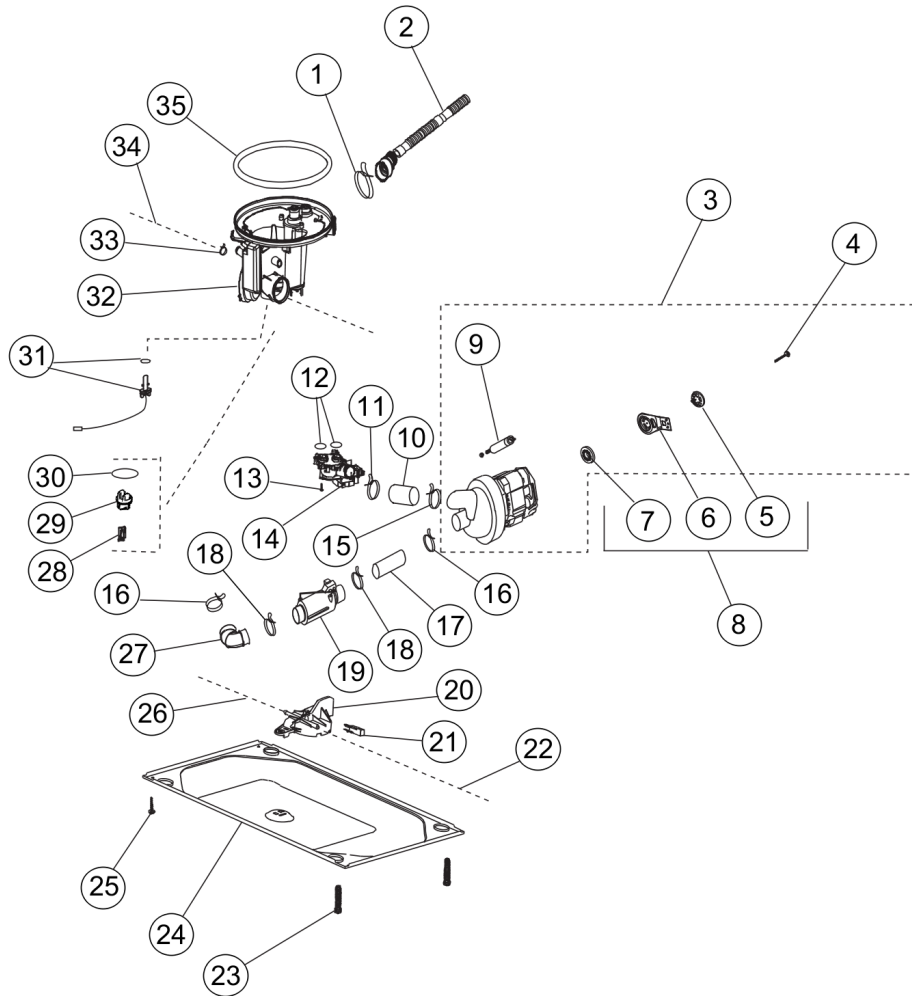

Item	Part No.	Name	Qty	Uom	NOTES
26	039873-000	HOSE	1	EA	
27	039723-000	HOSE BETWEEN SUMP AND HEATER	1	EA	
28	039950-000	TURBIDITY CARD AND LED HOLDER GR	1	EA	
29	039900-000	TURBIDITY FRAME	1	EA	
30	039868-000	O-RING (TURBIDITY)	1	EA	
31	039933-000	NTC GROUP	1	EA	
32	039735-000	SUMP GROUP	1	EA	
33	039951-000	HOSE CLAMP (DIA 17.3)	1	EA	
34	039874-000	HOSE	1	EA	
35	039722-000	SUMP GASKET	1	EA	
NI	057528-000	Hose clamp with screw	1	EA	
NI	057531-000	Bolt	1	EA