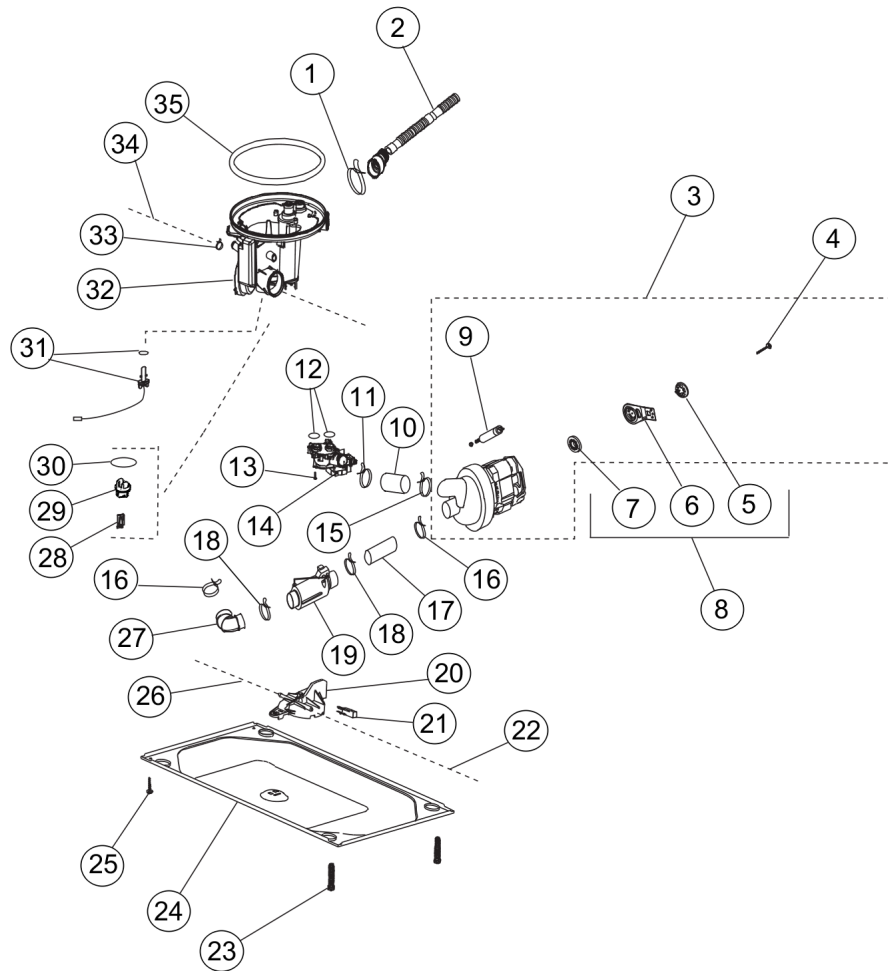

FDW101 Pump Assy components

Item	Part No.	Name	Qty	Uom	NOTES
1	039954-000	Hose Clamp	1	EA	
2	039726-000	DRAIN HOSE	1	EA	
Comments for Part Num. 039726-000 bradleysapplianceservice@shaw.ca on Jul 15, 2016 IF LONG EXTERIOR DRAIN HOSE IS REQUIRED - FROM BACK OF DISHWASHER TO DRAIN OUTLET - ORDER PART NUMBER: 039726-000 DRAIN HOSE IF SUMP TO BACK OF UNIT DRAIN HOSE IS REQUIRED - INSIDE OF UNIT - ORDER PART NUMBER: 039725-000 SUMP DRAIN HOSE (16 INCHES LONG) Reply by profixappliances@gmail.com on Dec 12, 2017 Thank you for the clarification!					
3	039732-000	MOTOR & SPRAY PUMP	1	EA	
4	039915-000	SCREW	1	EA	
5	039890-000	MOTOR FIXING CAP	1	EA	
6	039724-000	MOTOR BRACKET GROUP	1	EA	
7	039897-000	DAMPENING RUBBER	1	EA	
8	039731-000	MOTOR BRACKET GROUP	1	EA	
9	039759-000	CAPACITOR	1	EA	
10	039727-000	HOSE	1	EA	
11	039953-000	HOSE CLAMP.(+ 34_1)	1	EA	
12	039902-000	O-RING (FLOW DIVERTER)	2	EA	
13	039880-000	SCREW	4	EA	
14	039863-000	THREE WAY VALVE	1	EA	
15	039957-000	HOSE CLAMP	2	EA	
16	039955-000	HOSE CLAMP	1	EA	
17	039716-000	PUMP INLET HOSE	1	EA	
18	039955-000	HOSE CLAMP	1	EA	
19	039757-000	FLOW THROUGH HEATER	1	EA	
20	039934-000	OVERFLOW FLOAT GROUP	1	EA	
21	039913-000	MICRO SWITCH	1	EA	
22	039872-000	HOSE	1	EA	
23	039889-000	FOOT GROUP-ADJUSTABLE	4	EA	
24	039886-000	BOTTOM TRAY	1	EA	
25	039876-000	SCREW	22	EA