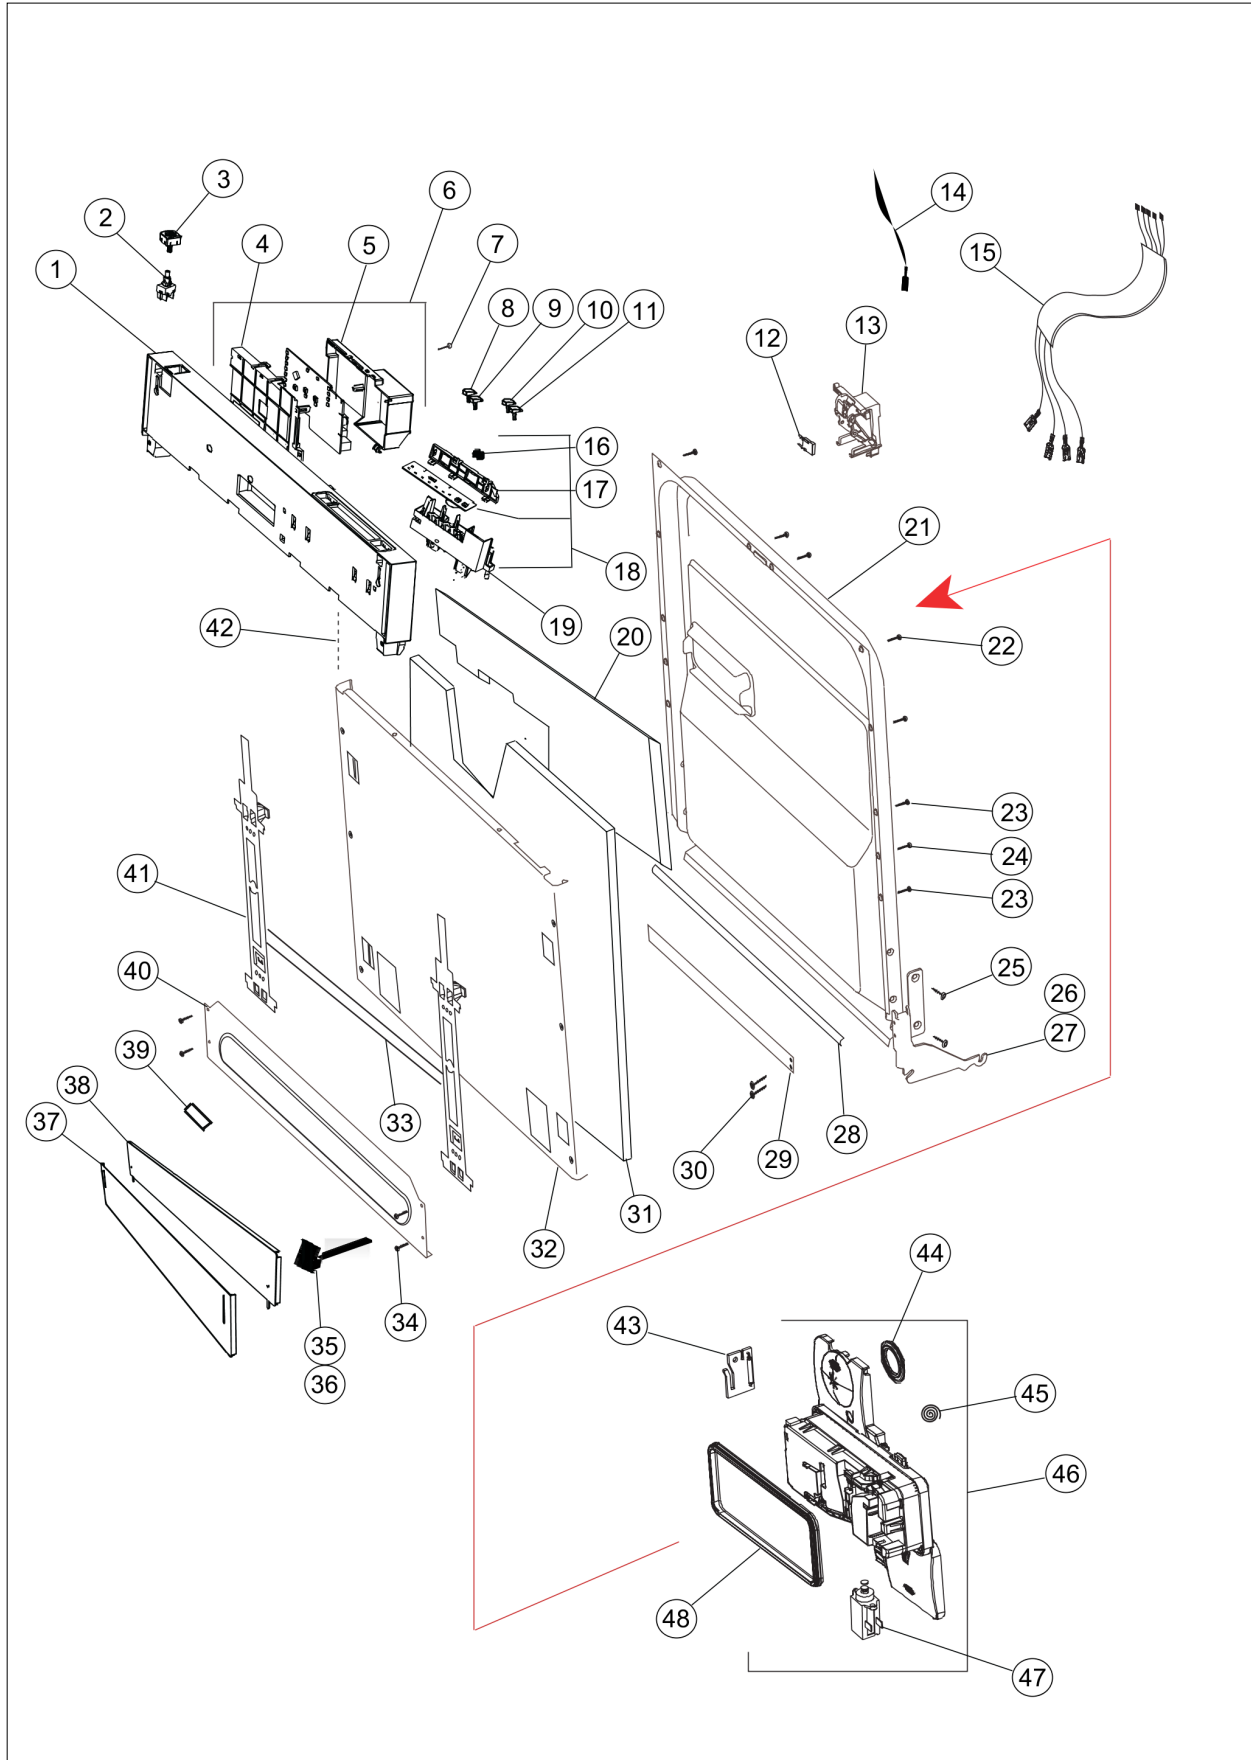

FDW101 Dishwasher

Parts Breakdown

FDW101 Door Group	1
FDW101 Inner Tub Assy	2
FDW101 Pump Assy components	3
FDW101 Main Assy Components	4
FDW101-102-300 OUTER DOOR PARTS	5
Appendix A:Pages Index	A
Appendix B:Parts Index	B

FDW101 Door Group

Item	Part No.	Name	Qty	Uom	NOTES
1	039755-000	PANEL GROUP	1	EA	
2	039884-000	ON OFF SWITCH	1	EA	
3	039799-000	ON OFF BUTTON	1	EA	
4	039798-000	CARD HOLDER-FRONT	1	EA	
5	039800-000	CARD HOLDER-BACK	1	EA	
6	039837-000	ELECTRONIC CARD GROUP	1	EA	
7	039879-000	SCREW	4	EA	
8	039852-000	CLAD F5 START STOP BUTTON PRINTED -BLACK	1	EA	
9	039851-000	F5 PRG. SECIM TUSU BASKILI - BLACK	1	EA	
10	050826-000	CLAD F5 HALF LOAD BUTOON PRINTED - BLACK	1	EA	
11	039854-000	CLAD F5 PROGRAM DELAY BUTTON - BLACK	1	EA	
12	059878-000	NEW DOOR SWITCH	1	EA	
13	057515-000	DOOR LOCK GROUP	1	EA	
14	057525-000	CABLE HARNESS COMPLETE	1	EA	
15	039838-000	F5 CABLE HARNESS UL	1	EA	
16	039795-000	BUTTON GASKET	2	EA	
17	039797-000	DISPLAY CARD HOLDER-BACK	1	EA	
18	050827-000	DISPLAY CARD GROUP	1	EA	
19	039796-000	DISPLAY CARD HOLDER- FRONT	1	EA	
20	039932-000	DOOR INSULATION	1	EA	
21	039720-000	INNER DOOR GR	1	EA	
22	039914-000	SCREW	6	EA	
23	039916-000	SCREW	4	EA	
24	039912-000	INNER DOOR STOPER	2	EA	
25	039877-000	SCREW	4	EA	
26	039739-000	HINGE ARM RIGHT	1	EA	
27	039738-000	HINGE ARM LEFT	1	EA	
28	039908-000	DOOR SEALING GASKET	1	EA	
29	039935-000	HINGE ARM SUPPORT	1	EA	
30	039917-000	BOLT M4X8 D3731 D3421	21	EA	