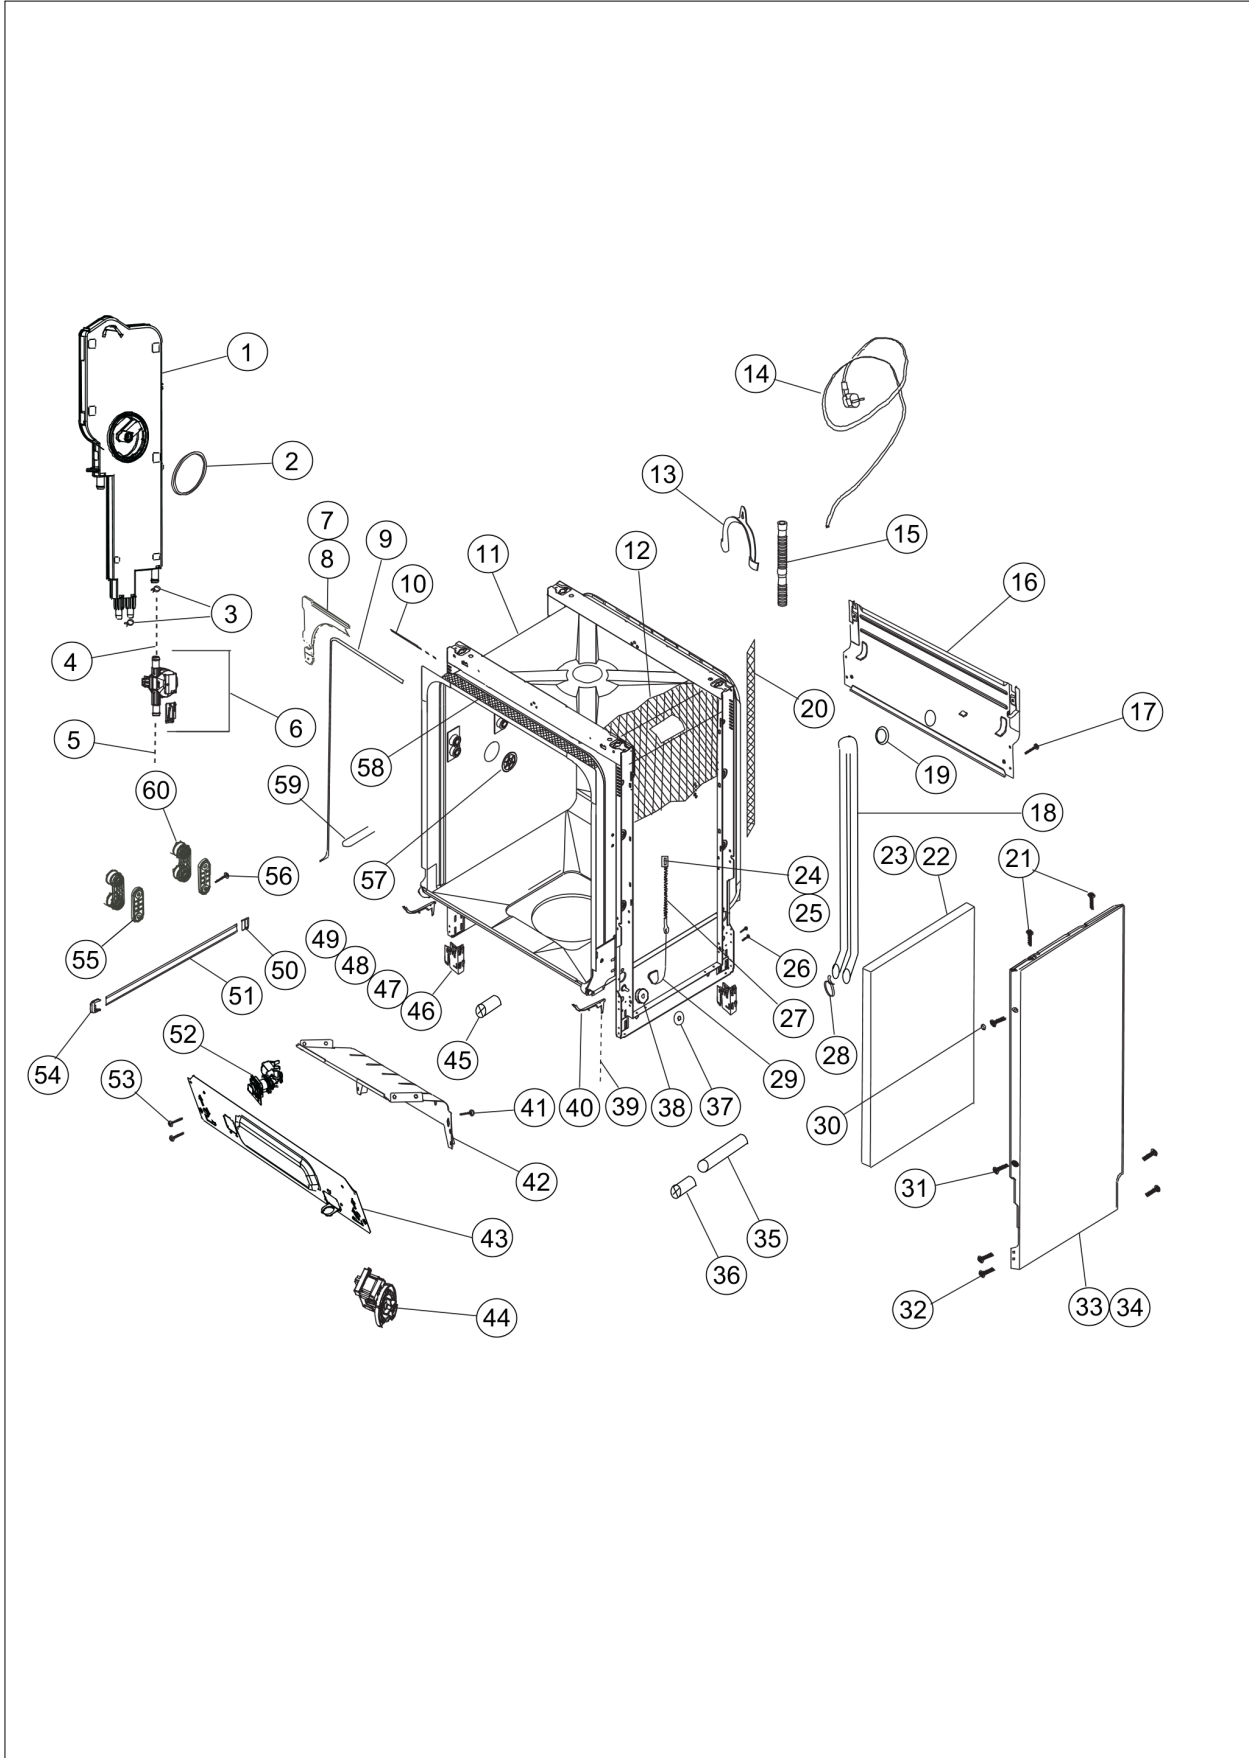

FDW101 Main Assy Components

Item	Part No.	Name	Qty	Uom	NOTES
1	061486-000	REGENERATION UNIT	1	EA	
2	039910-000	AIR FUNNEL GASKET	1	EA	
Comments for Part Num. 039910-000 bradleysapplianceservice@shaw.ca on Feb 28, 2017 SUBS TO: 039910-000 AIR FUNNEL GASKET					
3	039958-000	HOSE CLAMP (Ø 15.88)	1	EA	
4	039866-000	HOSE BETWEEN COUNTER AND REGENERATION U.	1	EA	
5	039867-000	HOSE (VALVE-COUNTER)	1	EA	
6	050887-000	COUNTER GROUP	1	EA	
7	039767-000	TOP CORNER BRACKET - LEFT	1	EA	
8	039768-000	TOP CORNER BRACKET - RIGHT	1	EA	
9	039769-000	DOOR SEALING GASKET	1	EA	
10	039904-000	NOISE ISOLATION FOR TUB RAL 7037.	1	EA	
11	039775-000	WELDED MECHANICAL GROUP	1	EA	
12	039774-000	INNER TUB ISOLATION	1	EA	
13	040591-000	Drain Hose Holder	1	EA	
14	039949-000	MAIN PLUG EURO 120 V CANADA	1	EA	
15	039725-000	DRAIN HOSE	1	EA	
Comments for Part Num. 039725-000 profixappliances@gmail.com on Dec 12, 2017 Per Bradleysapplianceservice: IF LONG EXTERIOR DRAIN HOSE IS REQUIRED - FROM BACK OF DISHWASHER TO DRAIN OUTLET - ORDER PART NUMBER: 039726-000 DRAIN HOSE IF SUMP TO BACK OF UNIT DRAIN HOSE IS REQUIRED - INSIDE OF UNIT - ORDER PART NUMBER: 039725-000 SUMP DRAIN HOSE (16 INCHES LONG)					
16	040592-000	REAR BOTTOM SUPPORT	1	EA	
17	039876-000	SCREW	22	EA	
18	039792-000	COLUMN ASSY	1	EA	
19	039918-000	DRAIN HOSE HOLDER 7037	2	EA	
20	039922-000	REAR FRAME COTTON FLEECE	1	EA