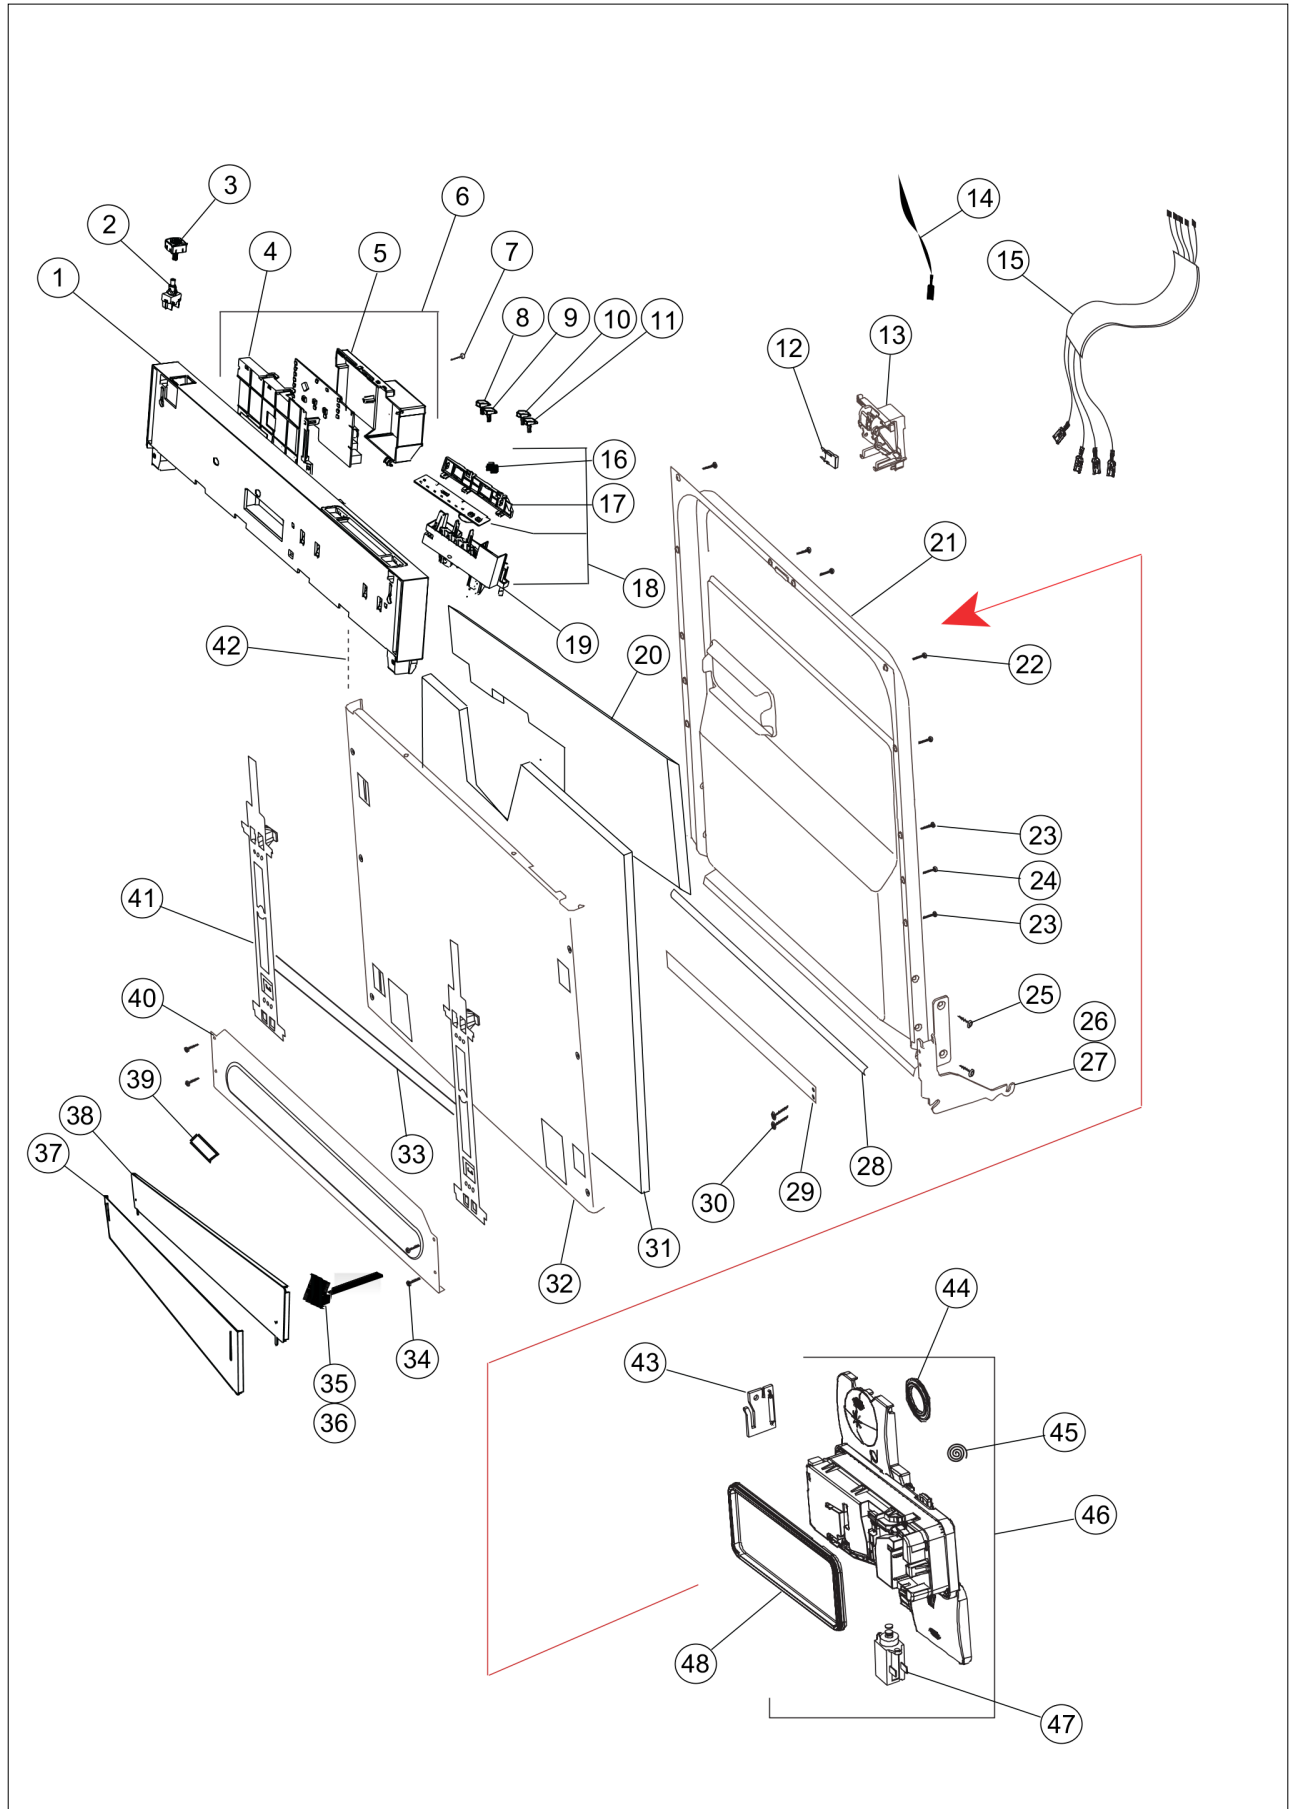

FDW101 Dishwasher

Parts Breakdown

FDW101 Door Group	1
FDW101 Inner Tub Assy	2
FDW101 Pump Assy components	3
FDW101 Main Assy Components	4
FDW101-102-300 OUTER DOOR PARTS	5
Appendix A:Pages Index	A
Appendix B:Parts Index	B

FDW101 Door Group

Item	Part No.	Name	Qty	Uom	NOTES
1	039755-000	PANEL GROUP	1	EA	
2	039884-000	ON OFF SWITCH	1	EA	
3	039799-000	ON OFF BUTTON	1	EA	
4	039798-000	CARD HOLDER-FRONT	1	EA	
5	039800-000	CARD HOLDER-BACK	1	EA	
6	039837-000	ELECTRONIC CARD GROUP	1	EA	
7	039879-000	SCREW	4	EA	
8	039852-000	CLAD F5 START STOP BUTTON PRINTED -BLACK	1	EA	
9	039851-000	F5 PRG. SECIM TUSU BASKILI - BLACK	1	EA	
10	050826-000	CLAD F5 HALF LOAD BUTOON PRINTED - BLACK	1	EA	
11	039854-000	CLAD F5 PROGRAM DELAY BUTTON - BLACK	1	EA	
12	059878-000	NEW DOOR SWITCH	1	EA	
13	057515-000	DOOR LOCK GROUP	1	EA	
14	057525-000	CABLE HARNESS COMPLETE	1	EA	
15	039838-000	F5 CABLE HARNESS UL	1	EA	
16	039795-000	BUTTON GASKET	2	EA	
17	039797-000	DISPLAY CARD HOLDER-BACK	1	EA	
18	050827-000	DISPLAY CARD GROUP	1	EA	
19	039796-000	DISPLAY CARD HOLDER- FRONT	1	EA	
20	039932-000	DOOR INSULATION	1	EA	
21	039720-000	INNER DOOR GR	1	EA	
22	039914-000	SCREW	6	EA	
23	039916-000	SCREW	4	EA	
24	039912-000	INNER DOOR STOPER	2	EA	
25	039877-000	SCREW	4	EA	
26	039739-000	HINGE ARM RIGHT	1	EA	
27	039738-000	HINGE ARM LEFT	1	EA	
28	039908-000	DOOR SEALING GASKET	1	EA	
29	039935-000	HINGE ARM SUPPORT	1	EA	
30	039917-000	BOLT M4X8 D3731 D3421	21	EA	