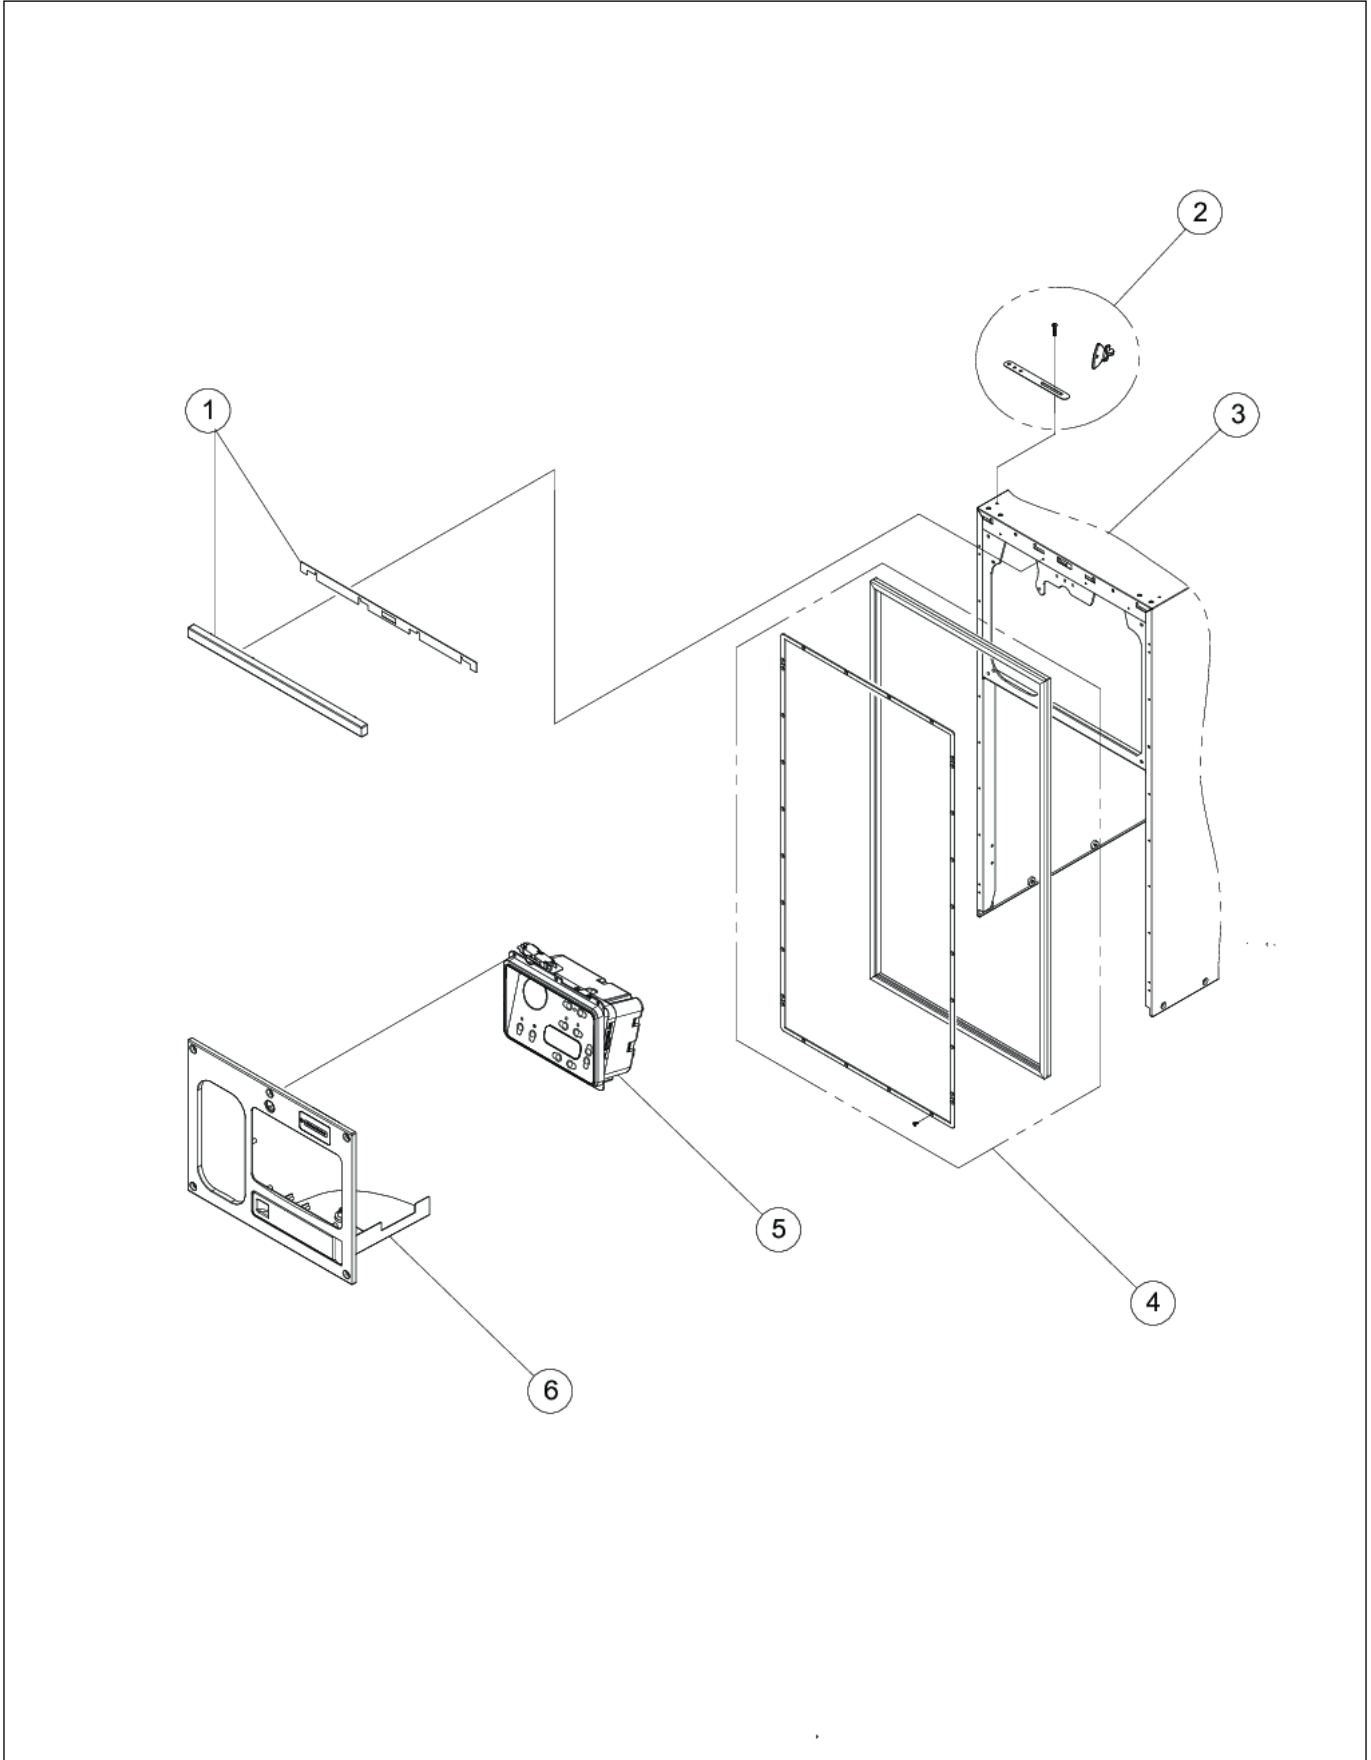

FCU150

BASE ASSY	1
CABINET FRONT	2
CABINET REAR	3
DISPLAY MODULE	4
DOOR AND BUCKET ASSY	5
POWER UNIT	6
Appendix A:Pages Index	A
Appendix B:Parts Index	B

BASE ASSY

Item	Part No.	Name	Qty	Uom	NOTES
1	028604-000	BUCKET SLIDE ASSEMBLY	2	EA	
2	028607-000	CABINET STAND/BASE	1	EA	
3	028606-000	LEVELING WHEEL ASSEMBLY	2	EA	
4	028605-000	LEVELING LEG	2	EA	

CABINET FRONT

Item	Part No.	Name	Qty	Uom	NOTES
1	028597-000	UPPER TRIM COVER	1	EA	
2	028623-000	PARTS BAG ASSY -15" CMPT	1	EA	
3	028624-000	CABINET	1	EA	NO LONGER AVAILABLE
4	028598-000	DOOR GASKET ASSEMBLY	1	EA	
5	028634-000	DISPLAY MODULE	1	EA	
6	028599-000	CONTROL PANEL-AUTO ADVANCE	1	EA	