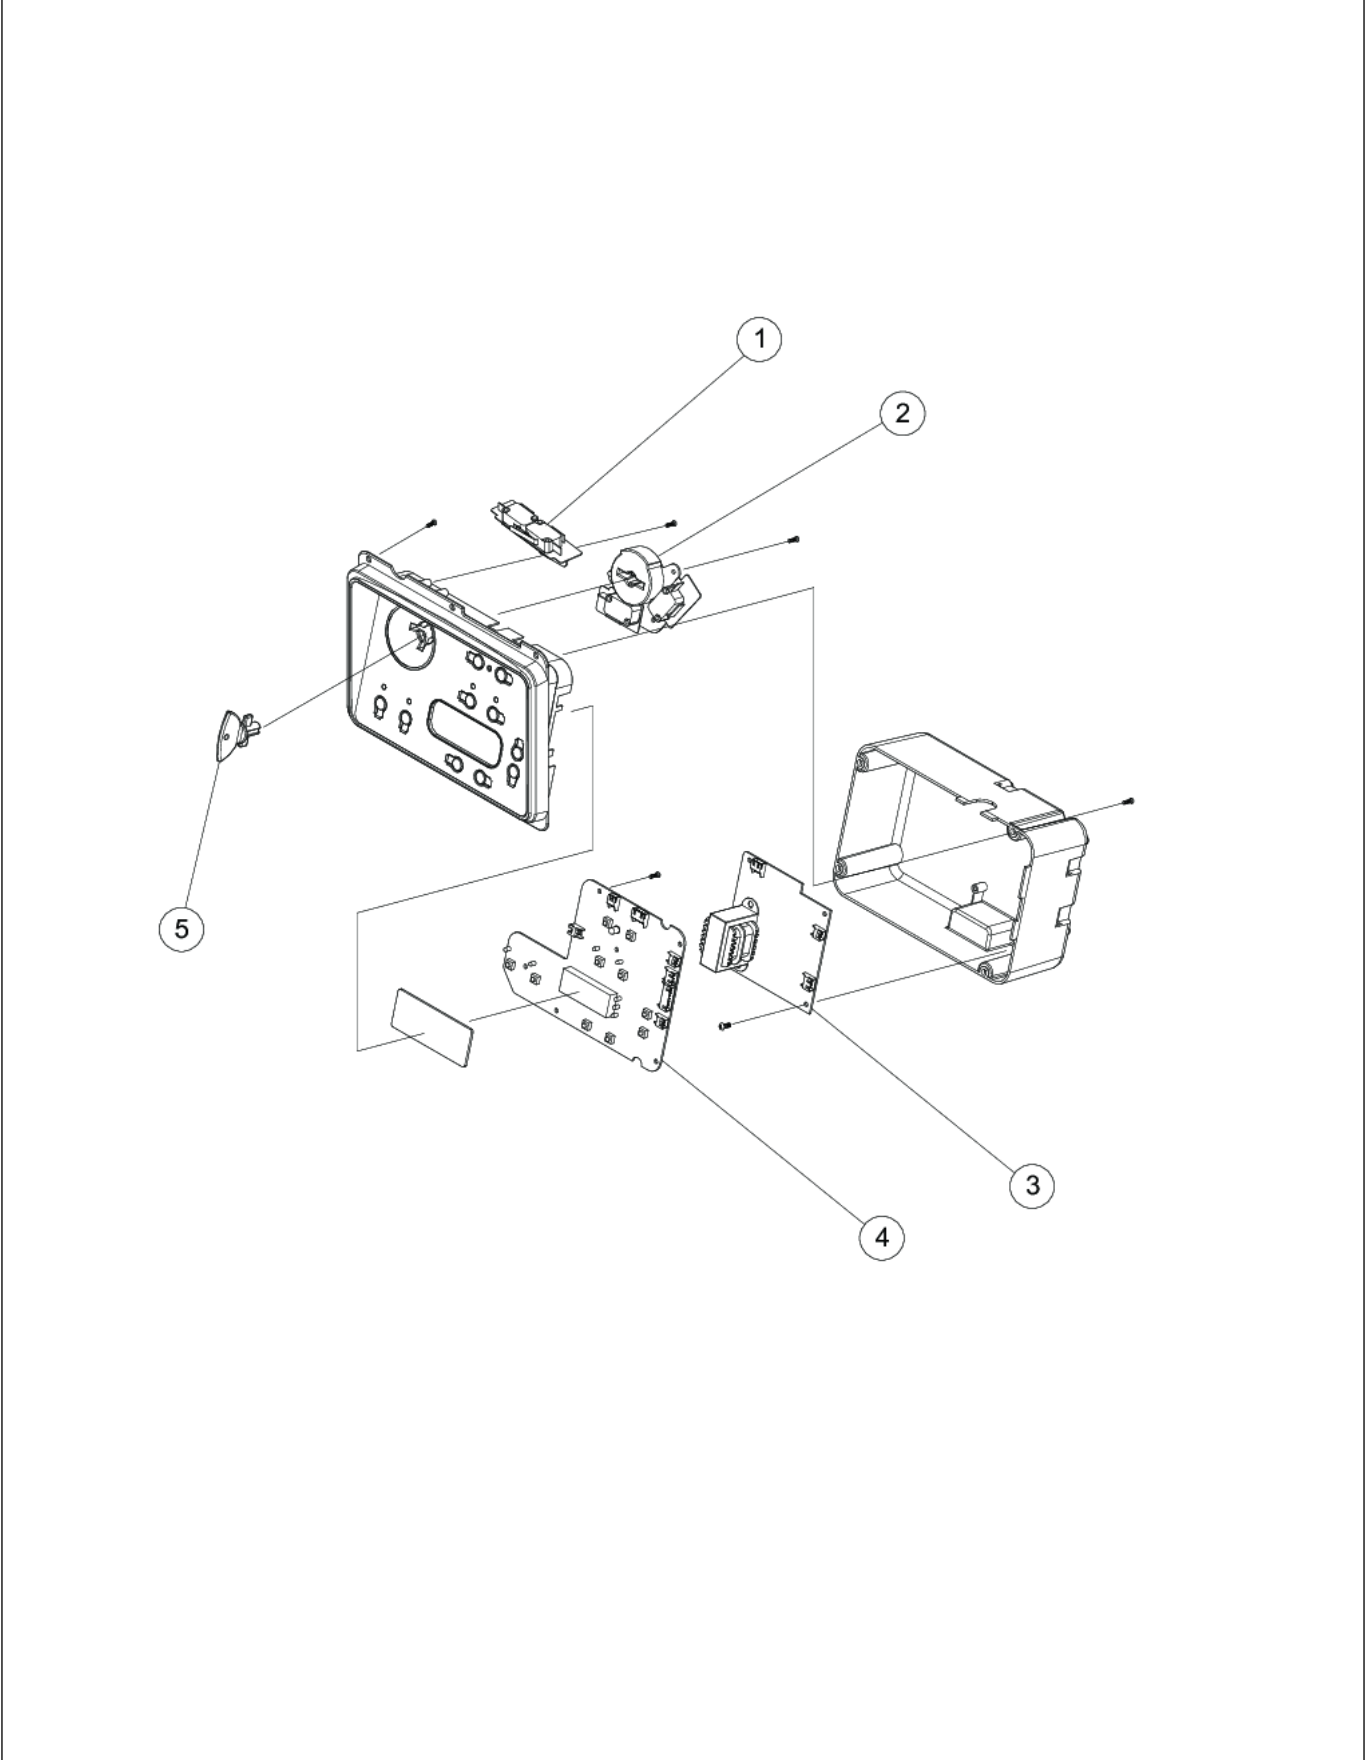

FCU150

BASE ASSY	1
CABINET FRONT	2
CABINET REAR	3
DISPLAY MODULE	4
DOOR AND BUCKET ASSY	5
POWER UNIT	6
Appendix A:Pages Index	A
Appendix B:Parts Index	B

BASE ASSY

Item	Part No.	Name	Qty	Uom	NOTES
1	028604-000	BUCKET SLIDE ASSEMBLY	2	EA	
2	028607-000	CABINET STAND/BASE	1	EA	
3	028606-000	LEVELING WHEEL ASSEMBLY	2	EA	
4	028605-000	LEVELING LEG	2	EA	

CABINET FRONT

Item	Part No.	Name	Qty	Uom	NOTES
1	028597-000	UPPER TRIM COVER	1	EA	
2	028623-000	PARTS BAG ASSY -15" CMPT	1	EA	
3	028624-000	CABINET	1	EA	NO LONGER AVAILABLE
4	028598-000	DOOR GASKET ASSEMBLY	1	EA	
5	028634-000	DISPLAY MODULE	1	EA	
6	028599-000	CONTROL PANEL-AUTO ADVANCE	1	EA	

DISPLAY MODULE

Item	Part No.	Name	Qty	Uom	NOTES
1	028601-000	SAFETY INTERLOCK SWITCH- XE	1	EA	
2	028602-000	KEY SWITCH ELECTRONIC MODULE	1	EA	
3	028600-000	AC/DC ASSY	1	EA	
4	028635-000	PCB ASSEMBLY	1	EA	
5	028603-000	KEY	1	EA	