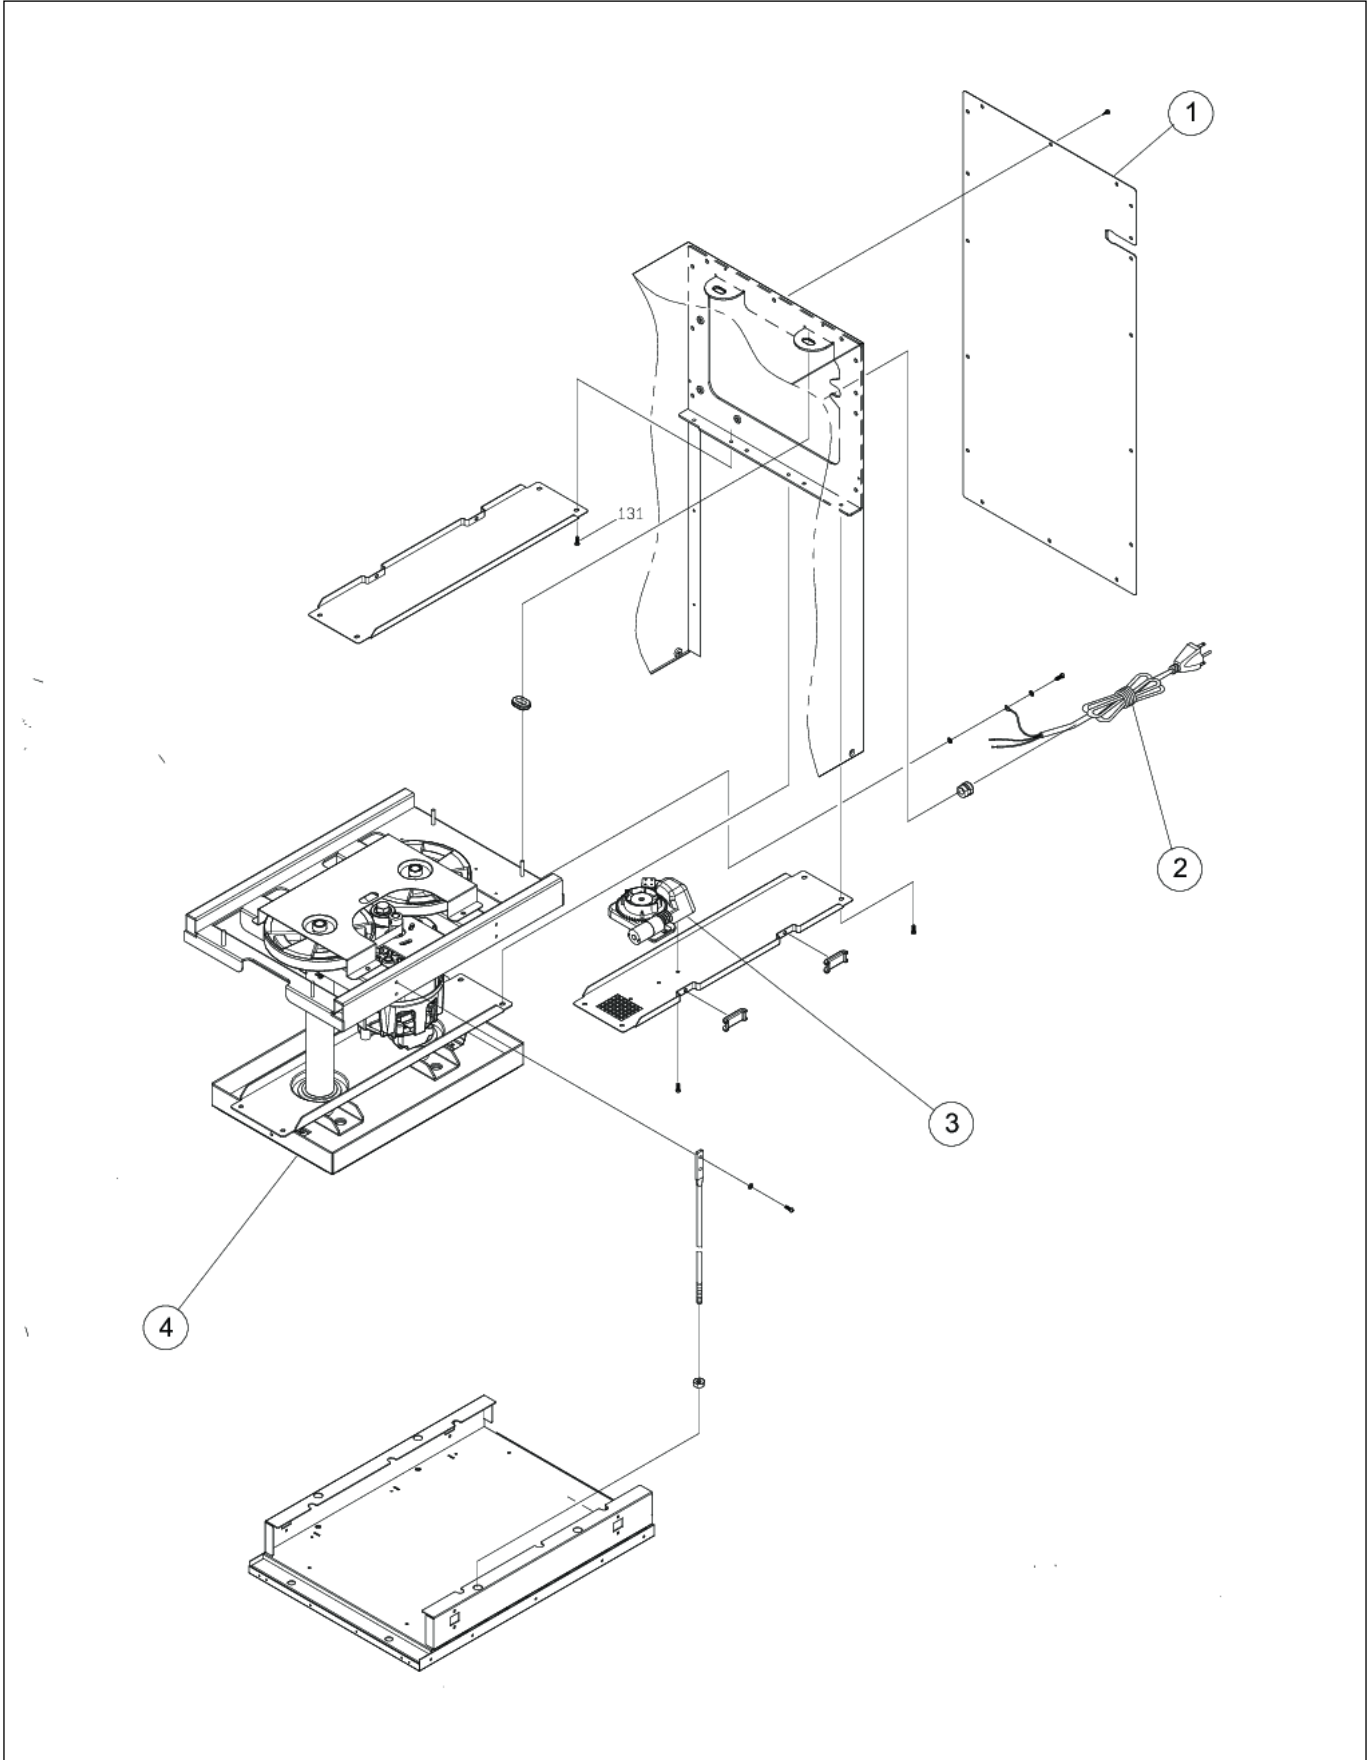

CABINET REAR

Item	Part No.	Name	Qty	Uom	NOTES
1	028625-000	CABINET BACK	1	EA	NO LONGER AVAILABLE
2	028609-000	POWER CORD	1	EA	
3	028611-000	GEAR MOTOR-ODOR DISK	1	EA	
4	028612-000	POWER UNIT MECH ELECTRONIC MODEL	1	EA