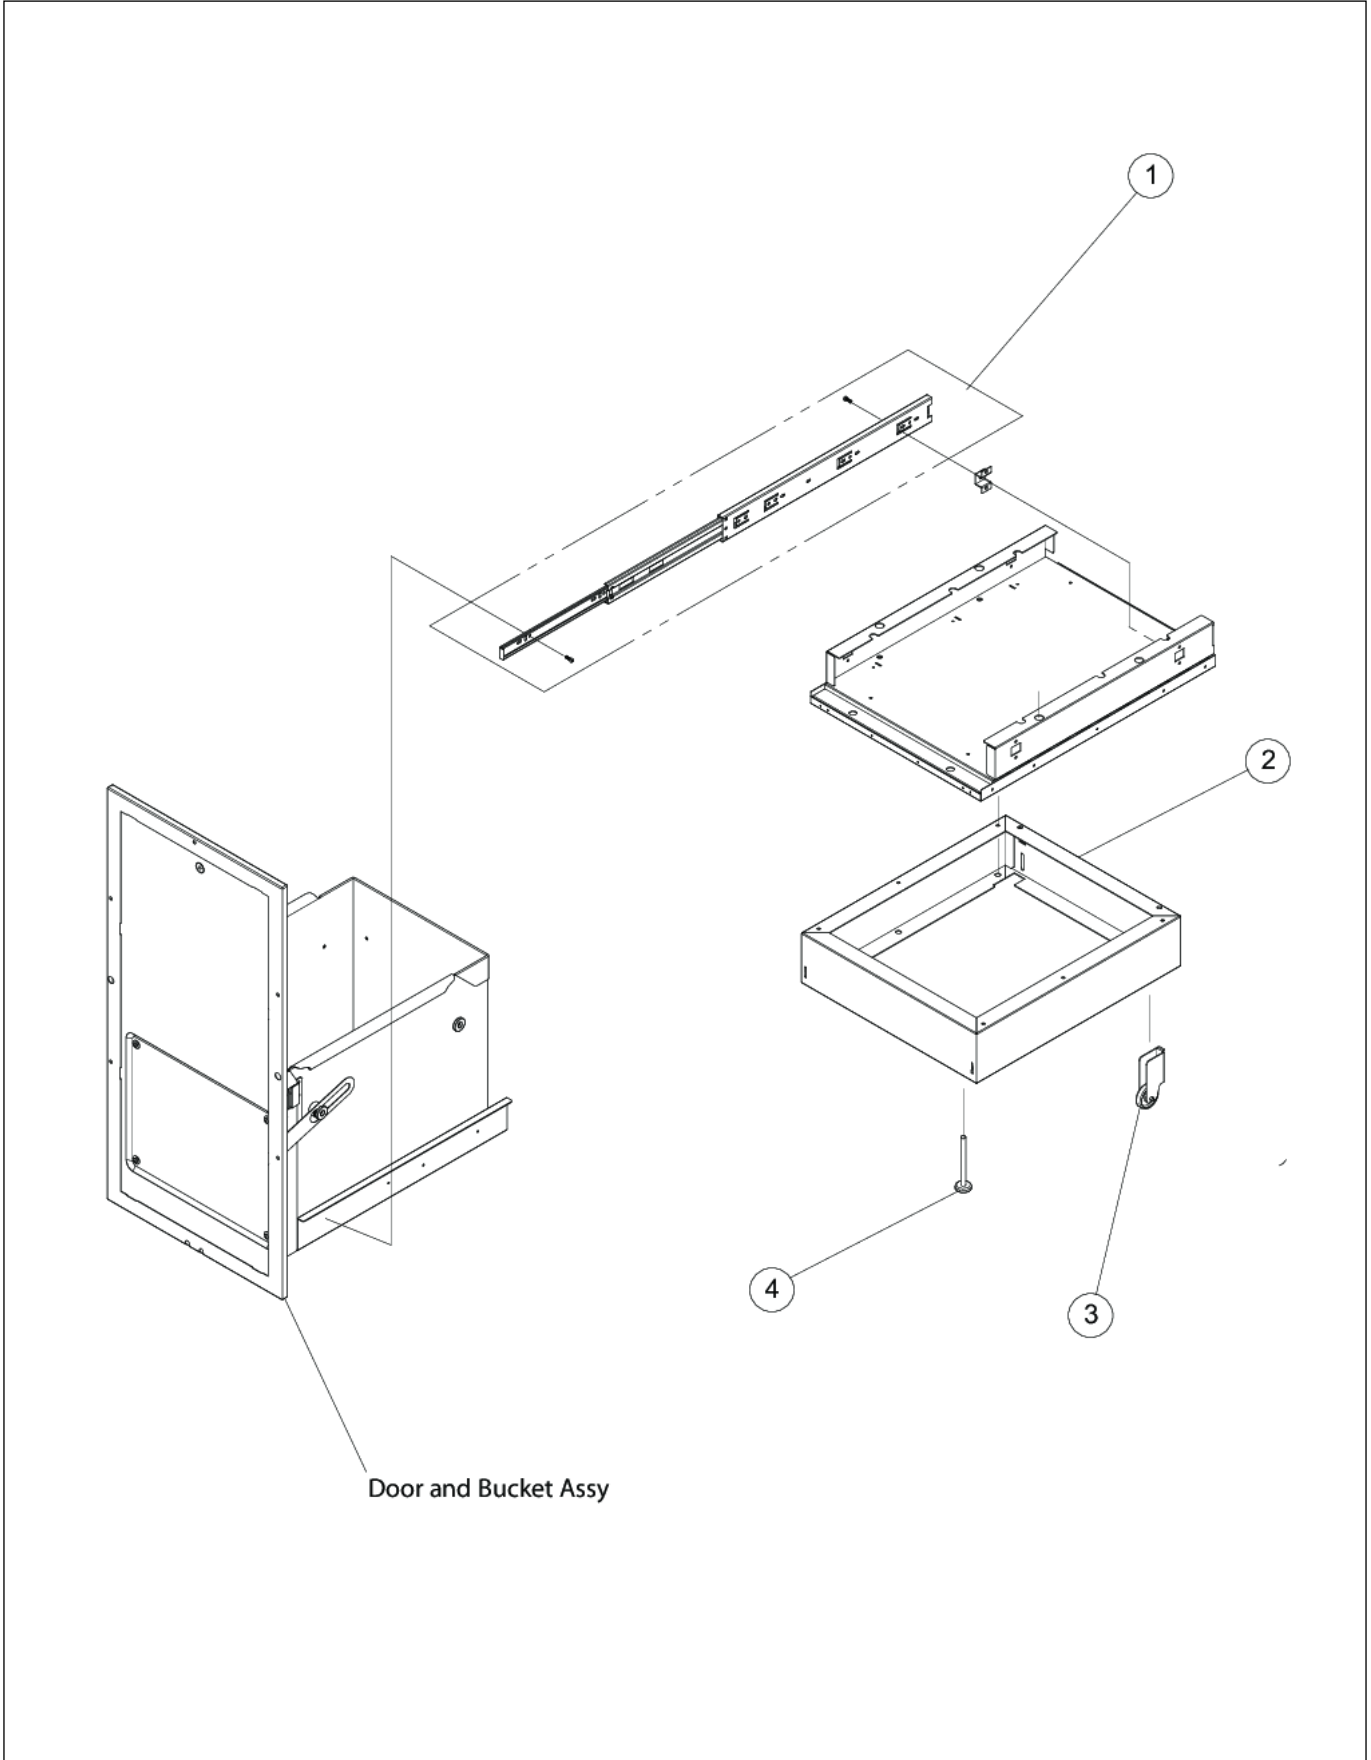

FCU150

BASE ASSY	1
CABINET FRONT	2
CABINET REAR	3
DISPLAY MODULE	4
DOOR AND BUCKET ASSY	5
POWER UNIT	6
Appendix A:Pages Index	A
Appendix B:Parts Index	B

BASE ASSY

Item	Part No.	Name	Qty	Uom	NOTES
1	028604-000	BUCKET SLIDE ASSEMBLY	2	EA	
2	028607-000	CABINET STAND/BASE	1	EA	
3	028606-000	LEVELING WHEEL ASSEMBLY	2	EA	
4	028605-000	LEVELING LEG	2	EA	

CABINET FRONT

Item	Part No.	Name	Qty	Uom	NOTES
1	028597-000	UPPER TRIM COVER	1	EA	
2	028623-000	PARTS BAG ASSY -15" CMPT	1	EA	
3	028624-000	CABINET	1	EA	NO LONGER AVAILABLE
4	028598-000	DOOR GASKET ASSEMBLY	1	EA	
5	028634-000	DISPLAY MODULE	1	EA	
6	028599-000	CONTROL PANEL-AUTO ADVANCE	1	EA	