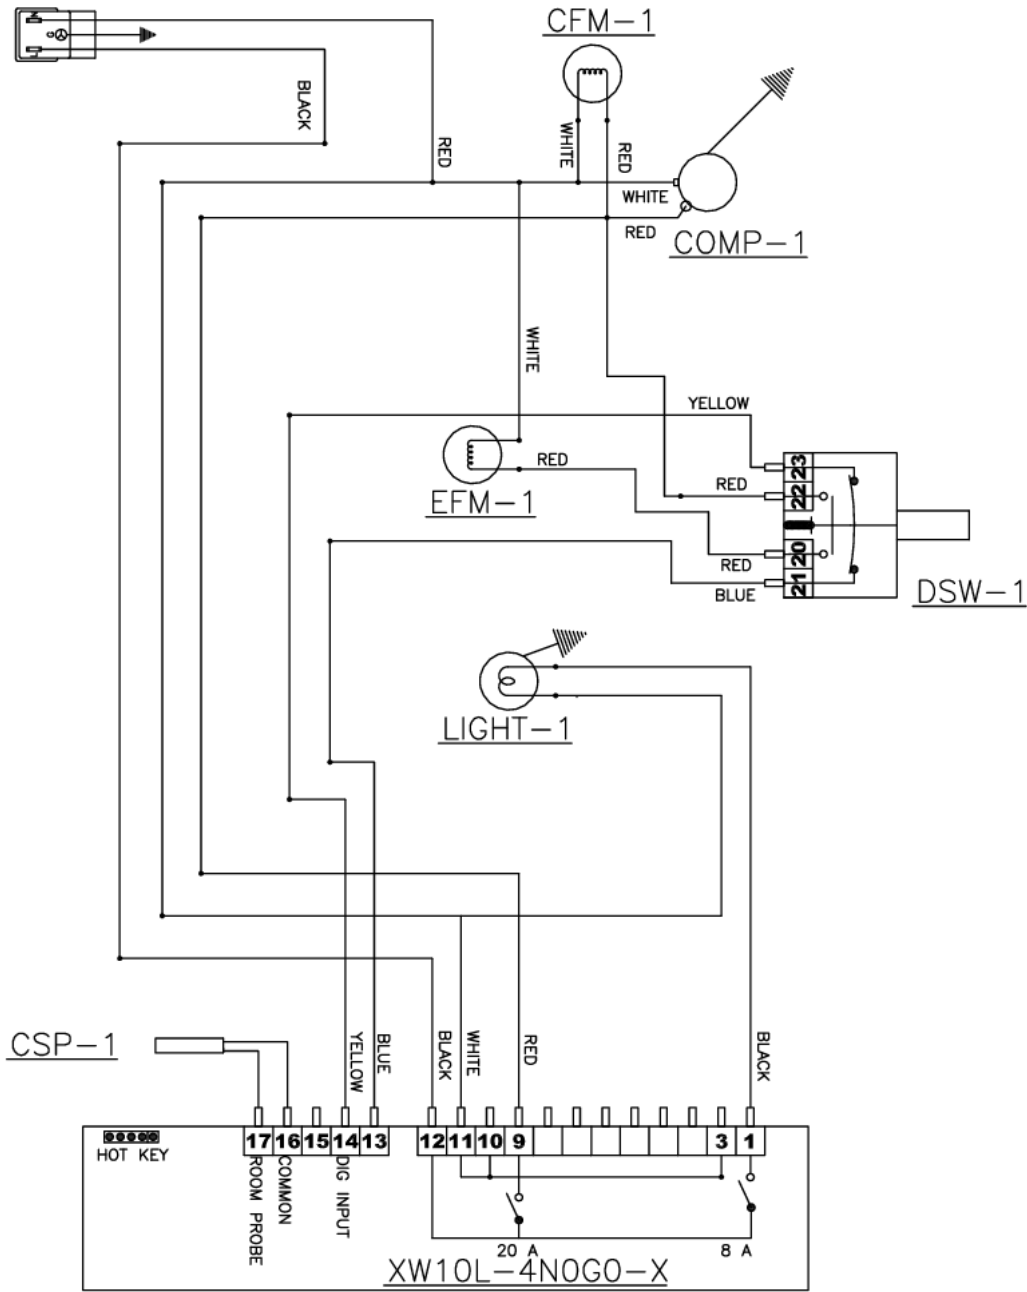

INTERIOR COMPONENTS

Item	Part No.	Name	Qty	Uom	NOTES
1	033033-000	LEVELLING LEG	4	EA	
2	033032-000	GRILLE ASSEMBLY, 24"	1	EA	
3	033040-000	DOOR SWITCH	1	EA	
4	033041-000	CONDENSER	1	EA	
5	033024-000	FASTENER, CONTROL MOUNTING	2	EA	
6	033023-000	CONTROLLER FACE PLATE	1	EA	
7	033050-000	CONTROLLER ASSY	1	EA	
8	033026-000	LIGHT BULB	1	EA	
9	033027-000	LIGHT SOCKET	1	EA	
NI	033028-000	HARNESS, CONTROLLER	1	EA	
NI	033039-000	HARNESS, MACHINE COMPARTMENT	1	EA	
NI	033025-000	SENSOR	1	EA	

REAR COMPONENTS

Item	Part No.	Name	Qty	Uom	NOTES
1	033029-000	EVAP ASSEMBLY	1	EA	
2	033038-000	EVAPORATOR / CONDENSER FAN MOTOR	1	EA	
3	033038-000	EVAPORATOR / CONDENSER FAN MOTOR	1	EA	
4	033034-000	COMPRESSOR KIT	1	EA	
5	033037-000	PROCESS TUBE	2	EA	
6	033035-000	DRIER	1	EA	
7	033036-000	COMP. START COMPONENTS	1	EA	
NI	033031-000	HARNESS, FAN MOTOR	1	EA	
NI	033042-000	POWER CORD	1	EA	

SHELF ASSEMBLY

Item	Part No.	Name	Qty	Uom	NOTES
1	033019-000	SHELF ASSEMBLY, 24"	2	EA	
2	033049-000	SHELF ASSEMBLY, 24"	1	EA	

WIRING DIAGRAM

# VIKING UC PRODUCT

- XW10L--REFRIGERATION SYSTEM CONTROLLER
- DSW-1--LIGHT AND EVAP FAN MOTOR DOOR SWITCH
- LIGHT 1--COMPARTMENT LIGHT
- EFM 1--EVAPORATOR FAN MOTOR
- CSP-1--REFRIGERATED COMPARTMENT 1 SENSOR PROBE
- CFM-1--CONDENSER FAN MOTOR