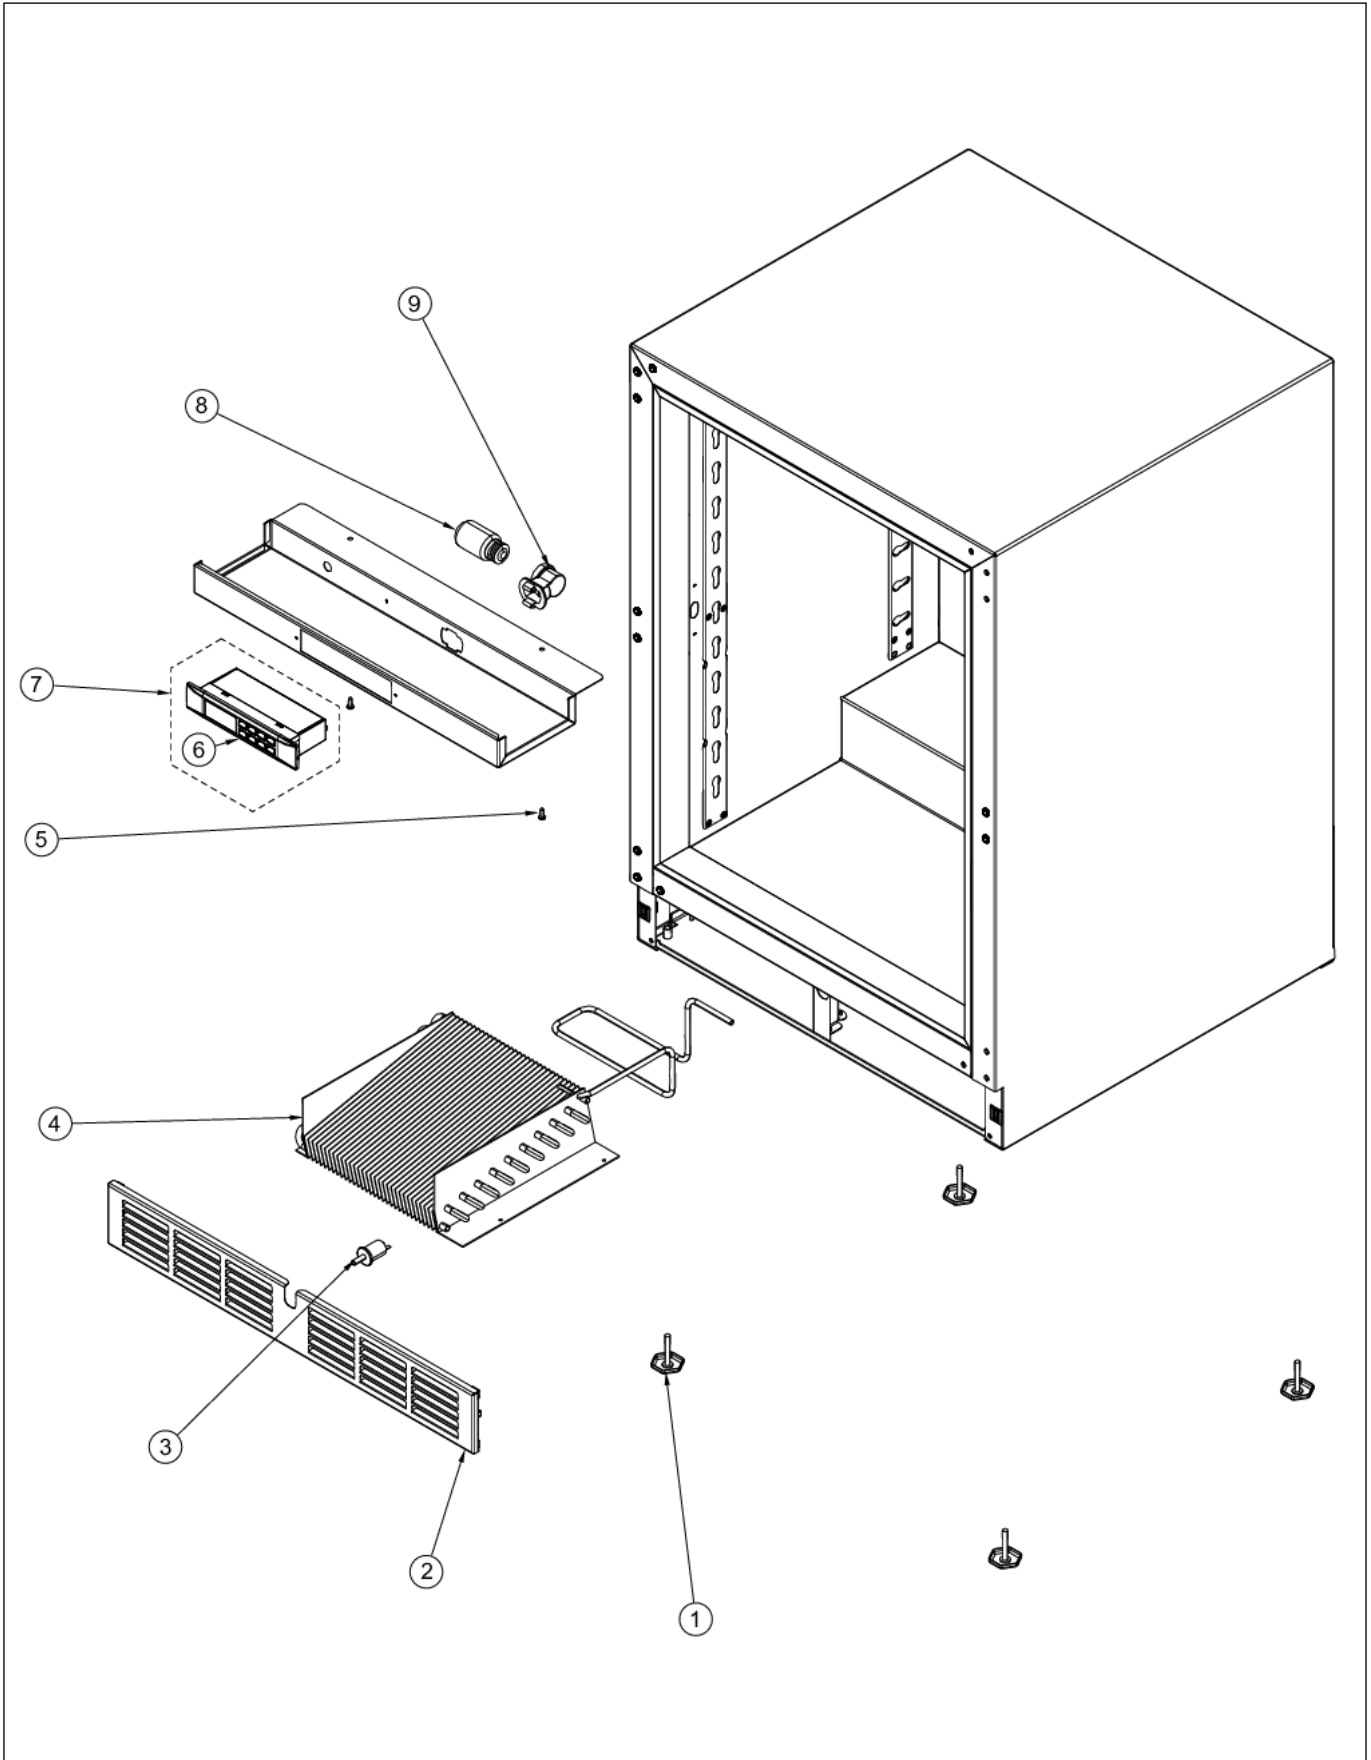

**FBCI1240GR**

DOOR ASSEMBLY .....	1
INTERIOR COMPONENTS .....	2
REAR COMPONENTS .....	3
SHELF ASSEMBLY .....	4
WIRING DIAGRAM .....	5
Appendix A:Pages Index .....	A
Appendix B:Parts Index .....	B

DOOR ASSEMBLY

Item	Part No.	Name	Qty	Uom	NOTES
1	033105-000	RD-VK-24-R4, CLEAR GLASS W/WOOD BORDER DOOR PANEL ASSY	1	EA	
2	033021-000	HINGE KIT, RH	1	EA	
3	032972-000	DOOR GASKET, 24"	1	EA	
4	033015-000	PLUNGER FASTENER	2	EA	
5	032973-000	PLUNGER BRACKET	1	EA	
NI	PE010058	4 1/2"LOGO/VIKING "PROF" *BK* (ADV	1	EA	

INTERIOR COMPONENTS

Item	Part No.	Name	Qty	Uom	NOTES
1	033033-000	LEVELLING LEG	4	EA	
2	033032-000	GRILLE ASSEMBLY, 24"	1	EA	
3	033040-000	DOOR SWITCH	1	EA	
4	033041-000	CONDENSER	1	EA	
5	033024-000	FASTENER, CONTROL MOUNTING	2	EA	
6	033023-000	CONTROLLER FACE PLATE	1	EA	
7	033050-000	CONTROLLER ASSY	1	EA	
8	033026-000	LIGHT BULB	1	EA	
9	033027-000	LIGHT SOCKET	1	EA	
NI	033028-000	HARNESS, CONTROLLER	1	EA	
NI	033039-000	HARNESS, MACHINE COMPARTMENT	1	EA	
NI	033025-000	SENSOR	1	EA	