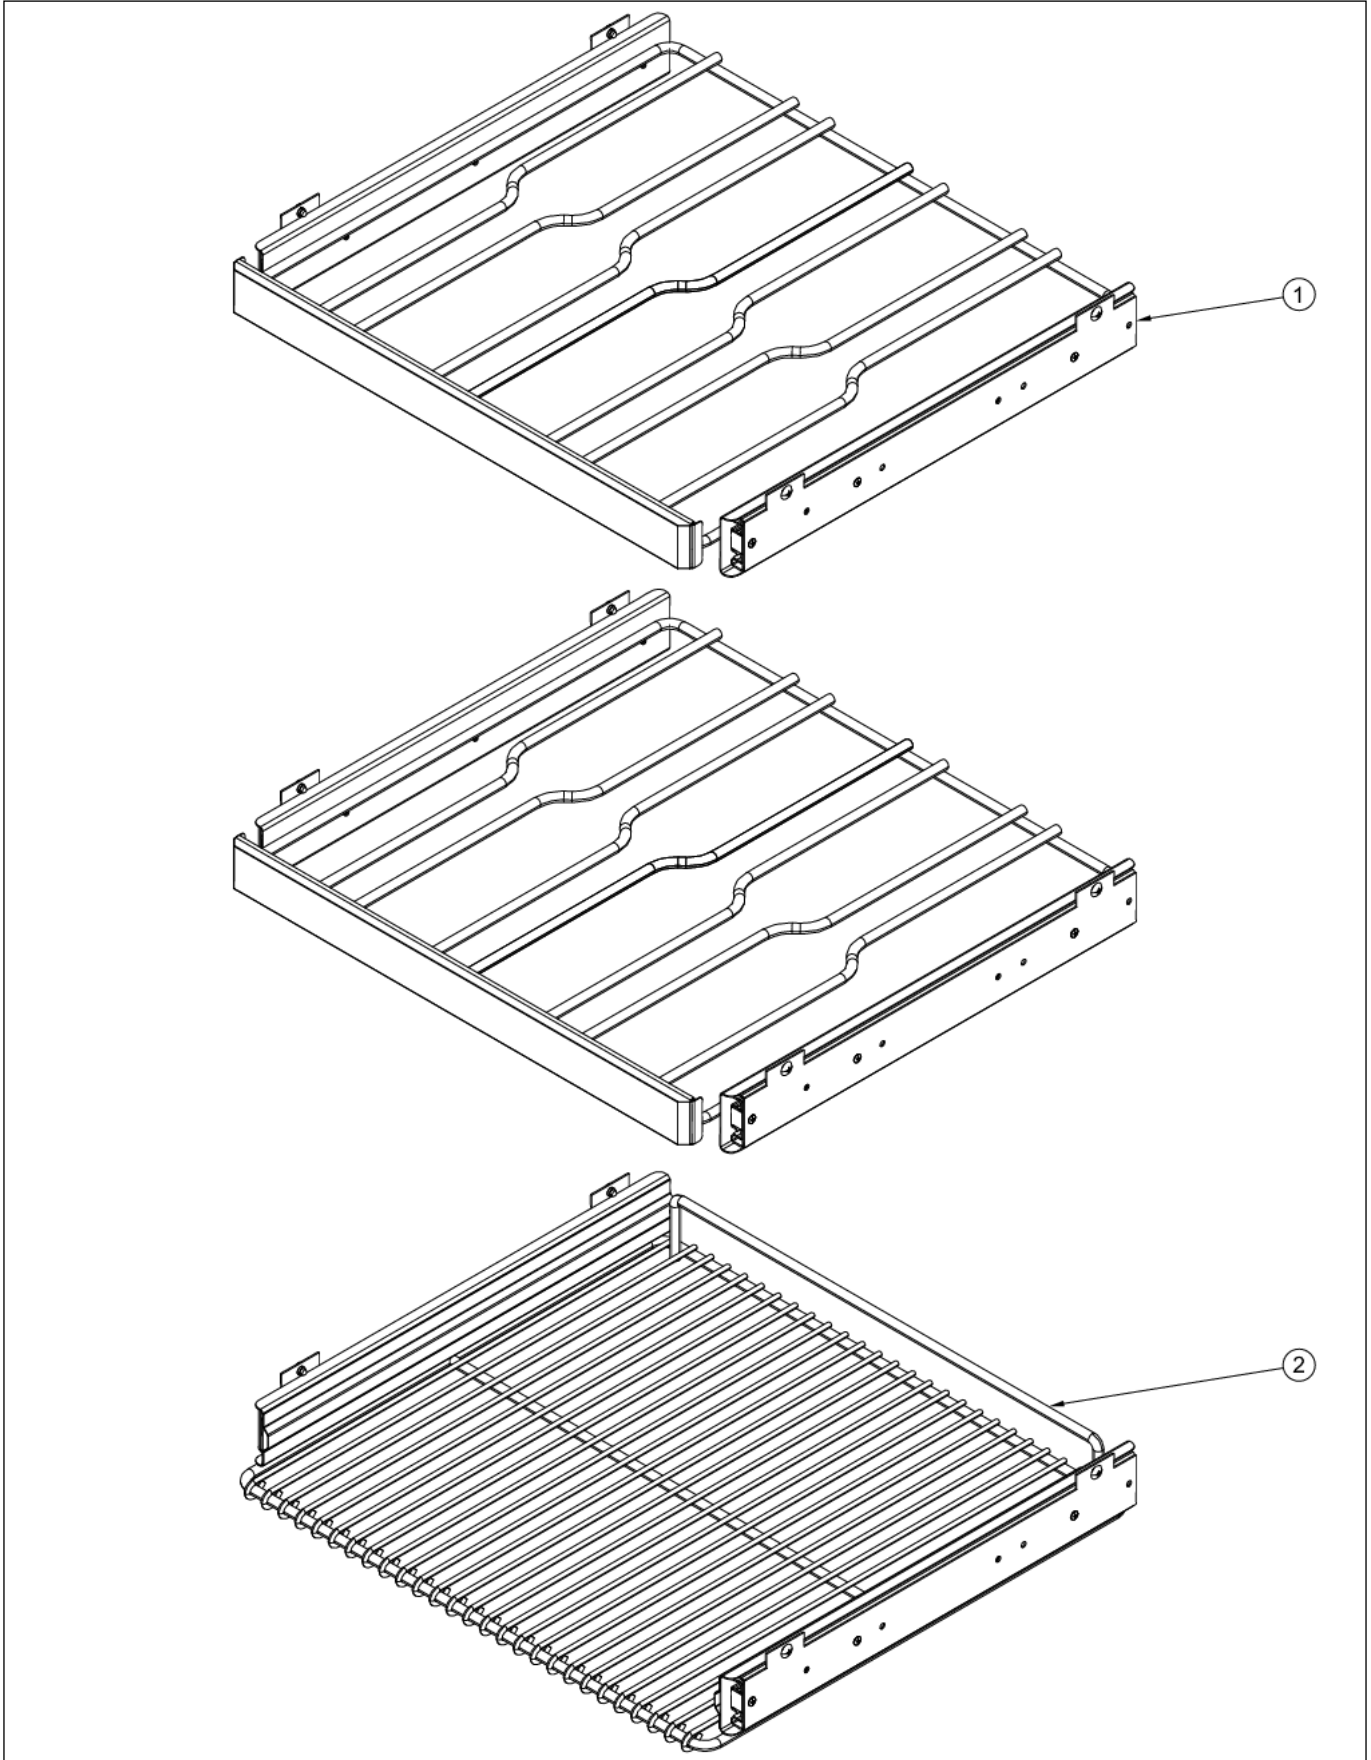

SHELF ASSEMBLY

Item	Part No.	Name	Qty	Uom	NOTES
1	033019-000	SHELF ASSEMBLY, 24"	2	EA	
2	033049-000	SHELF ASSEMBLY, 24"	1	EA