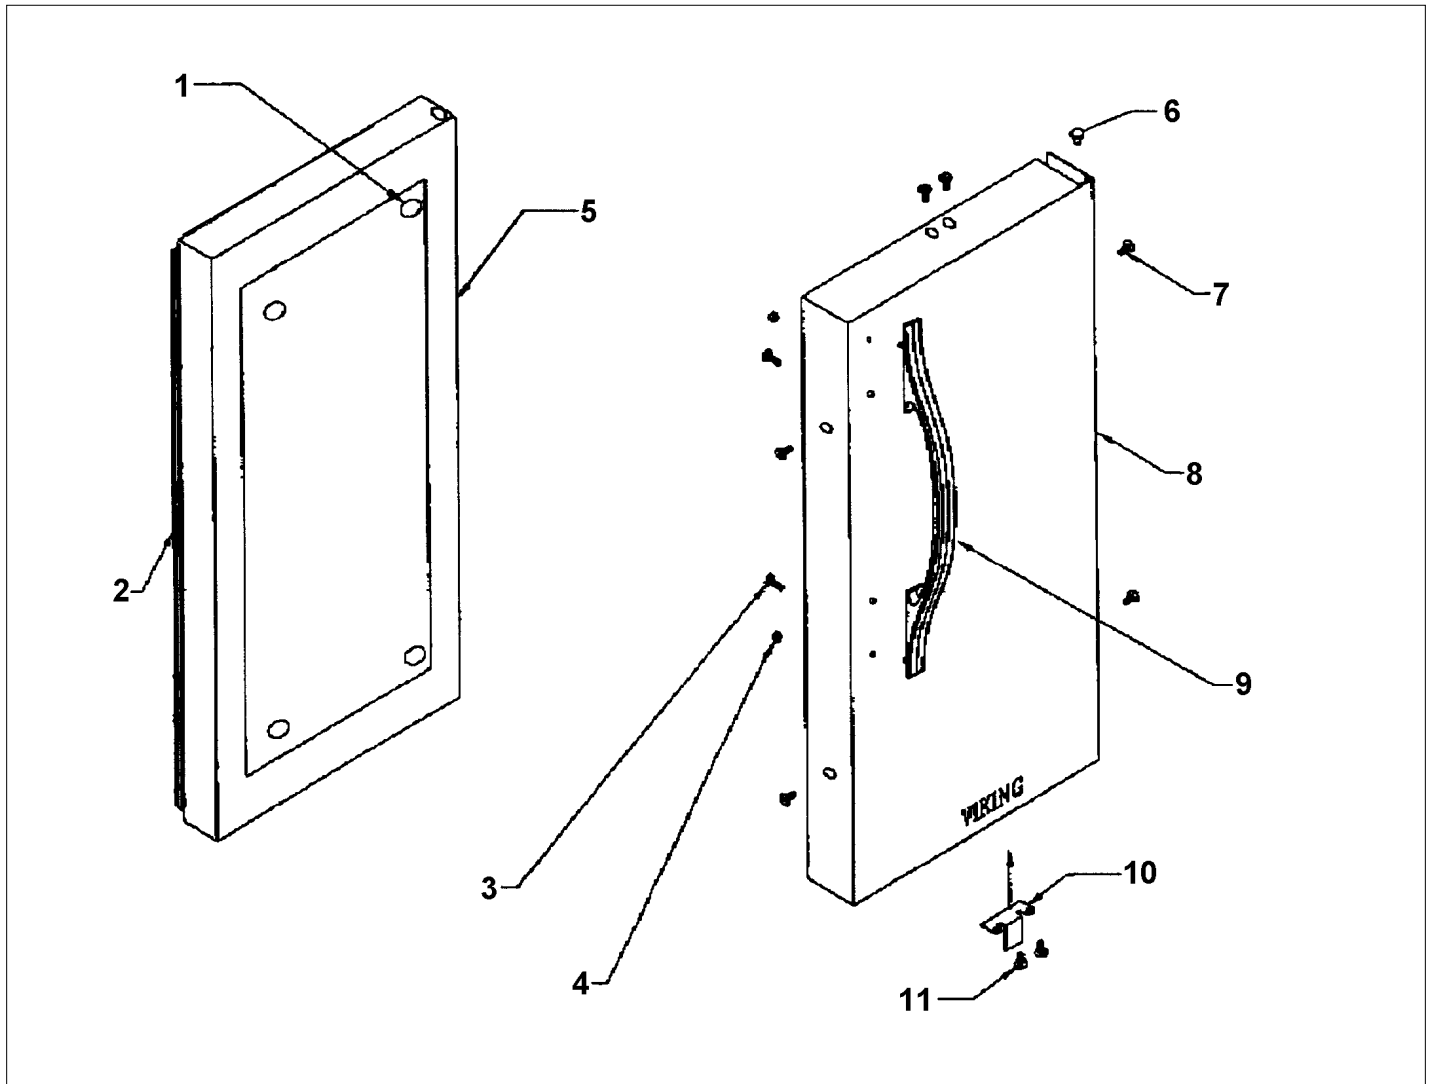

SOLID DOOR ASSEMBLY

Item	Part No.	Name	Qty	Uom	NOTES
1	PW230039	BUMPER - 41005890	1	EA	Not available online / Call for pricing and availability
2	PW230125	GASKET (41006834)	1	EA	
3	PW200049	SCREW (PACK OF 2)	1	EA	NO LONGER AVAILABLE
4	PW200050	HEX-KEP NUT (42247454)	1	EA	NO LONGER AVAILABLE
5	PW230101	DOOR ASSEMBLY (SS) - LH	1	EA	Not available online / Call for pricing and availability
Not Shown	PW230100	DOOR ASSEMBLY (SS) - RH	1	EA	Not available online / Call for pricing and availability
6	PW220010	HINGE BUSHING (VUAR/VUWC) 42242282	1	EA	
7	PW200052	SCREW	1	EA	Not available online / Call for pricing and availability
8	B9297543	DOOR SKIN - SS (LH)	1	EA	NO LONGER AVAILABLE, Not available online / Call for pricing and availability
8	C9297543BK	SILK SCREEN (DUWC150)	1	EA	NO LONGER AVAILABLE, Not available online / Call for pricing and availability
8	C9297543WH	SILK SCREEN (DUAR150)	1	EA	NO LONGER AVAILABLE, Not available online / Call for pricing and availability
8	C9297543BT	SILK SCREEN (DUWC150)	1	EA	NO LONGER AVAILABLE, Not available online / Call for pricing and availability
8	C9297543GG	SILK SCREEN (DUWC150)	1	EA	NO LONGER AVAILABLE, Not available online / Call for pricing and availability