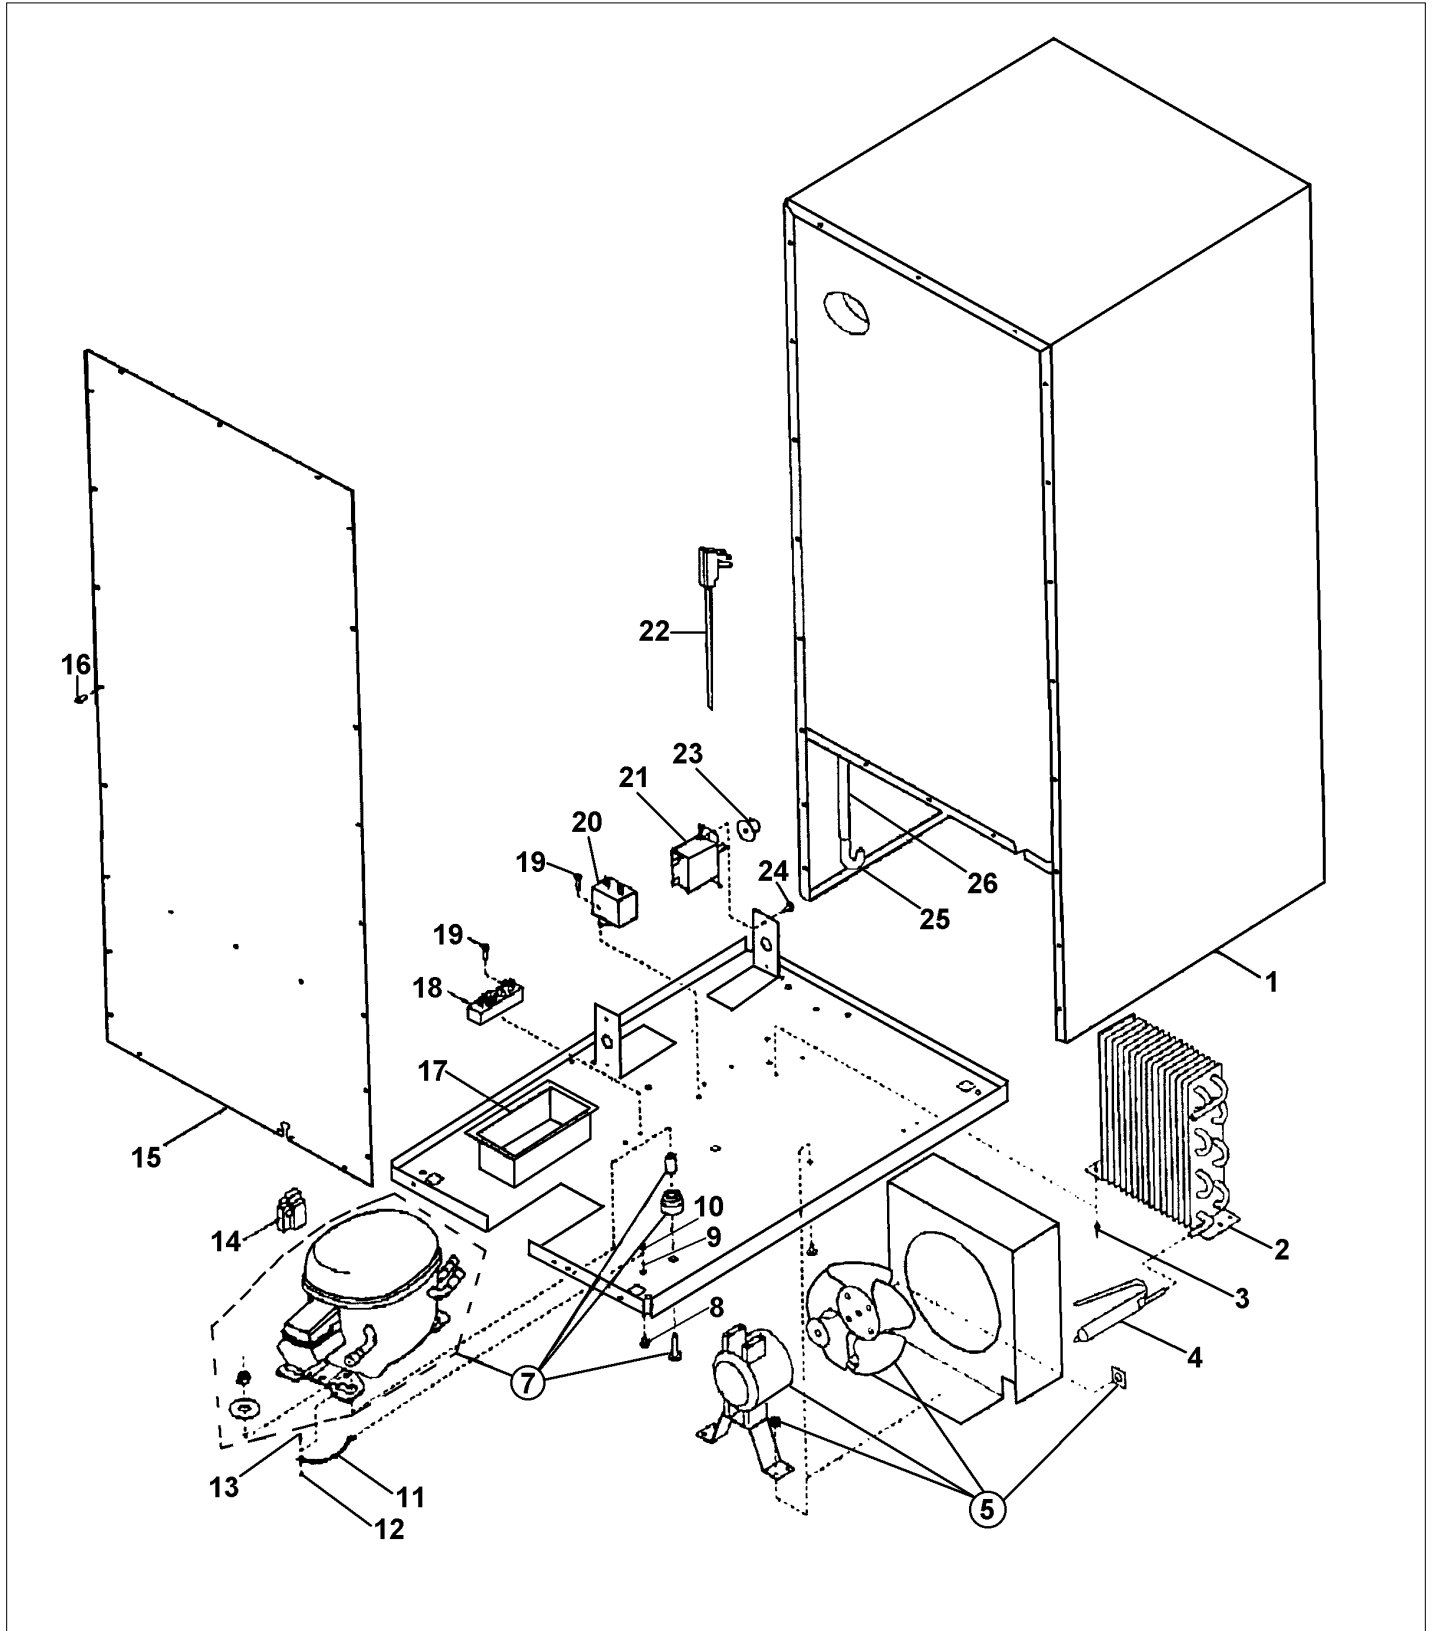

INTERIOR ASSEMBLY - VIEW 2

Item	Part No.	Name	Qty	Uom	NOTES
1	NOT REPLACABLE	CABINET ASSEMBLY	1	EA	
2	PW240029	SUBS TO 028474-000 - CONDENSER 42242893	1	EA	
3	PW300141	POP RIVET, SS (VUIM150) 42243617	1	EA	NO LONGER AVAILABLE, Not available online / Call for pricing and availability
4	PW240030	DRIER (42242894)	1	EA	
5	PW300152	FAN MOTOR ASSY (VUIM150) 42244701	1	EA	
6	PW210024	FAN SHROUD	1	EA	Not available online / Call for pricing and availability
7	PW240041	COMPRESSOR 15" (42242896)	1	EA	
8	PW300168	CARRIAGE BOLT (VUIM150) 42243618	1	EA	NO LONGER AVAILABLE
9	PW300143	LOCK WASHER (VUIM150) 42243619	1	EA	NO LONGER AVAILABLE
10	PW300169	LOCK NUT	1	EA	Not available online / Call for pricing and availability
11	PW240031	Ground Wire	1	EA	Not available online / Call for pricing and availability
12	PW200027	NO. 8 STAR WASHER	1	EA	
13	PW200028	HEX HEAD SCREW	1	EA	
14	PW240007	PTC STARTER (VUWC140) 42242427	1	EA	
15	PW210047	BACK PANEL	1	EA	Not available online / Call for pricing and availability
16	PW200004	SCREW LENS COVER 42243354	1	EA	
17	PW210014	DRIP PAN ASSY. (VUWC140)*42242055	1	EA	
18	PW240008	TERMINAL BLOCK VUWC140 42242407	1	EA	
19	PW200029	SCREW	1	EA	NO LONGER AVAILABLE
20	PW240012	RUN CAPACITOR (VUWC140) 42242061	1	EA