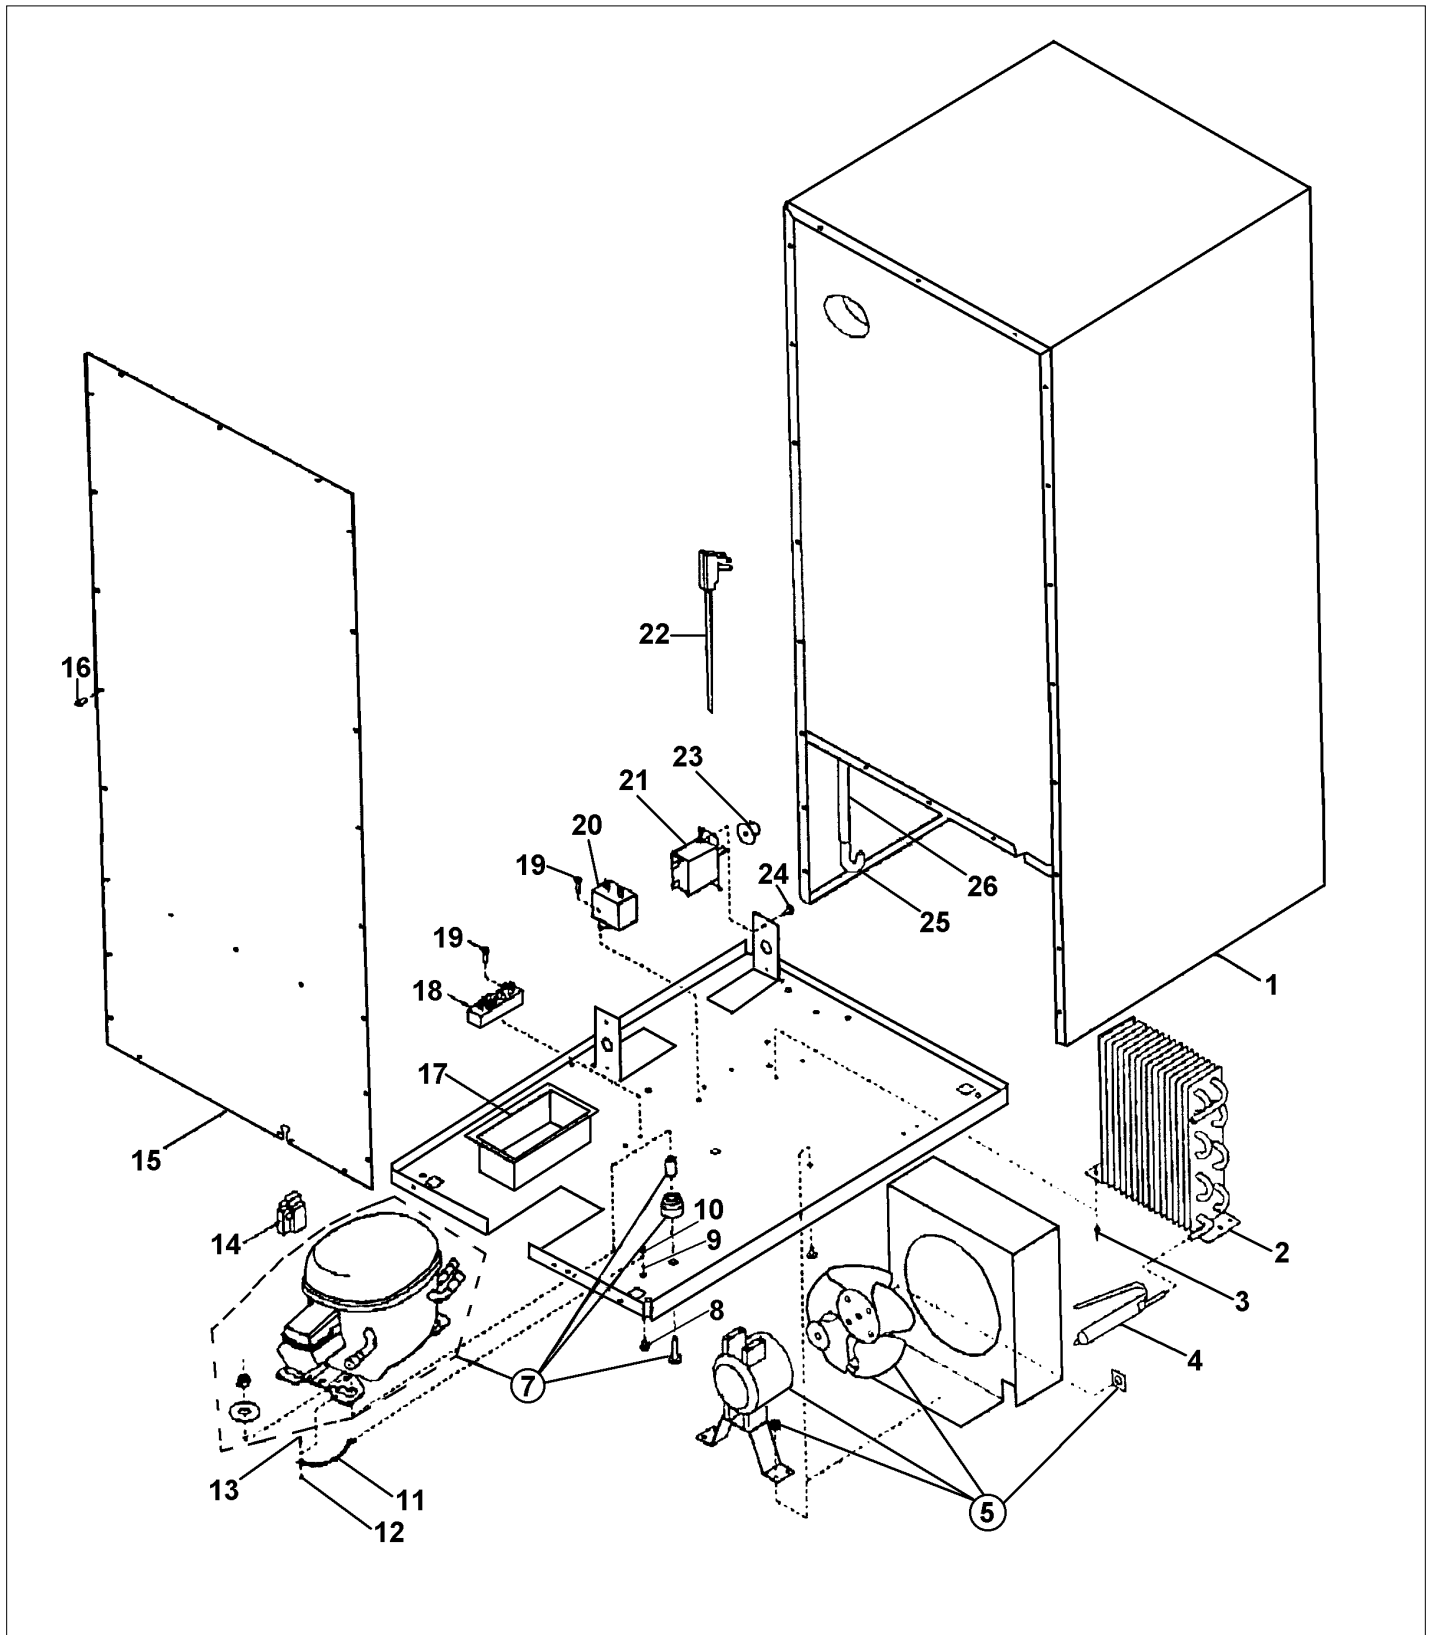

Item	Part No.	Name	Qty	Uom	NOTES
21	PW240028	THERMOSTAT VUAR140 42244092	1	EA	
22	PW240034	POWER CORD VUWC150 (41006714)	1	EA	
23	PW230004	THERMOSTAT KNOB (VUWC140)*42241950	1	EA	
24	PW200002	SCREW 8204905	1	EA	NO LONGER AVAILABLE, Not available online / Call for pricing and availability
25	PW220009	DRAIN TUBE J-TRAP (42242901)	1	EA	
26	PW240035	DRAIN TUBE 41005383	1	EA