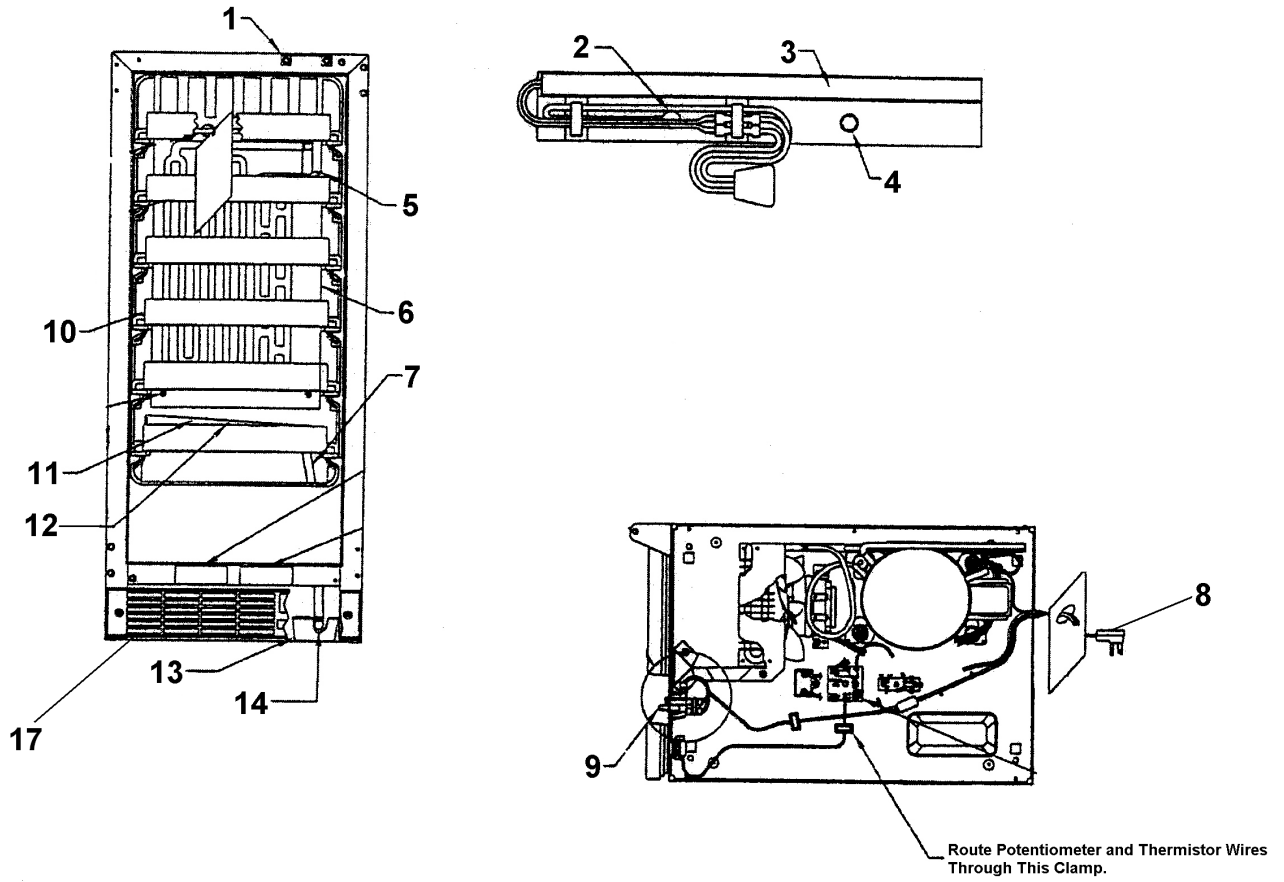

Item	Part No.	Name	Qty	Uom	NOTES
15	PW220004	HINGE KIT (VUWC140) * 42240881	1	EA	
16	PW240050	THERMISTOR (42244531)	1	EA	
17	PW210031	GRILLE-BLACK 42242909	1	EA	
17	PW210032	GRILLE-WHITE (41005742)	1	EA	NO LONGER AVAILABLE, Not available online / Call for pricing and availability
NI	PW200038	LEVELER KIT	1	EA