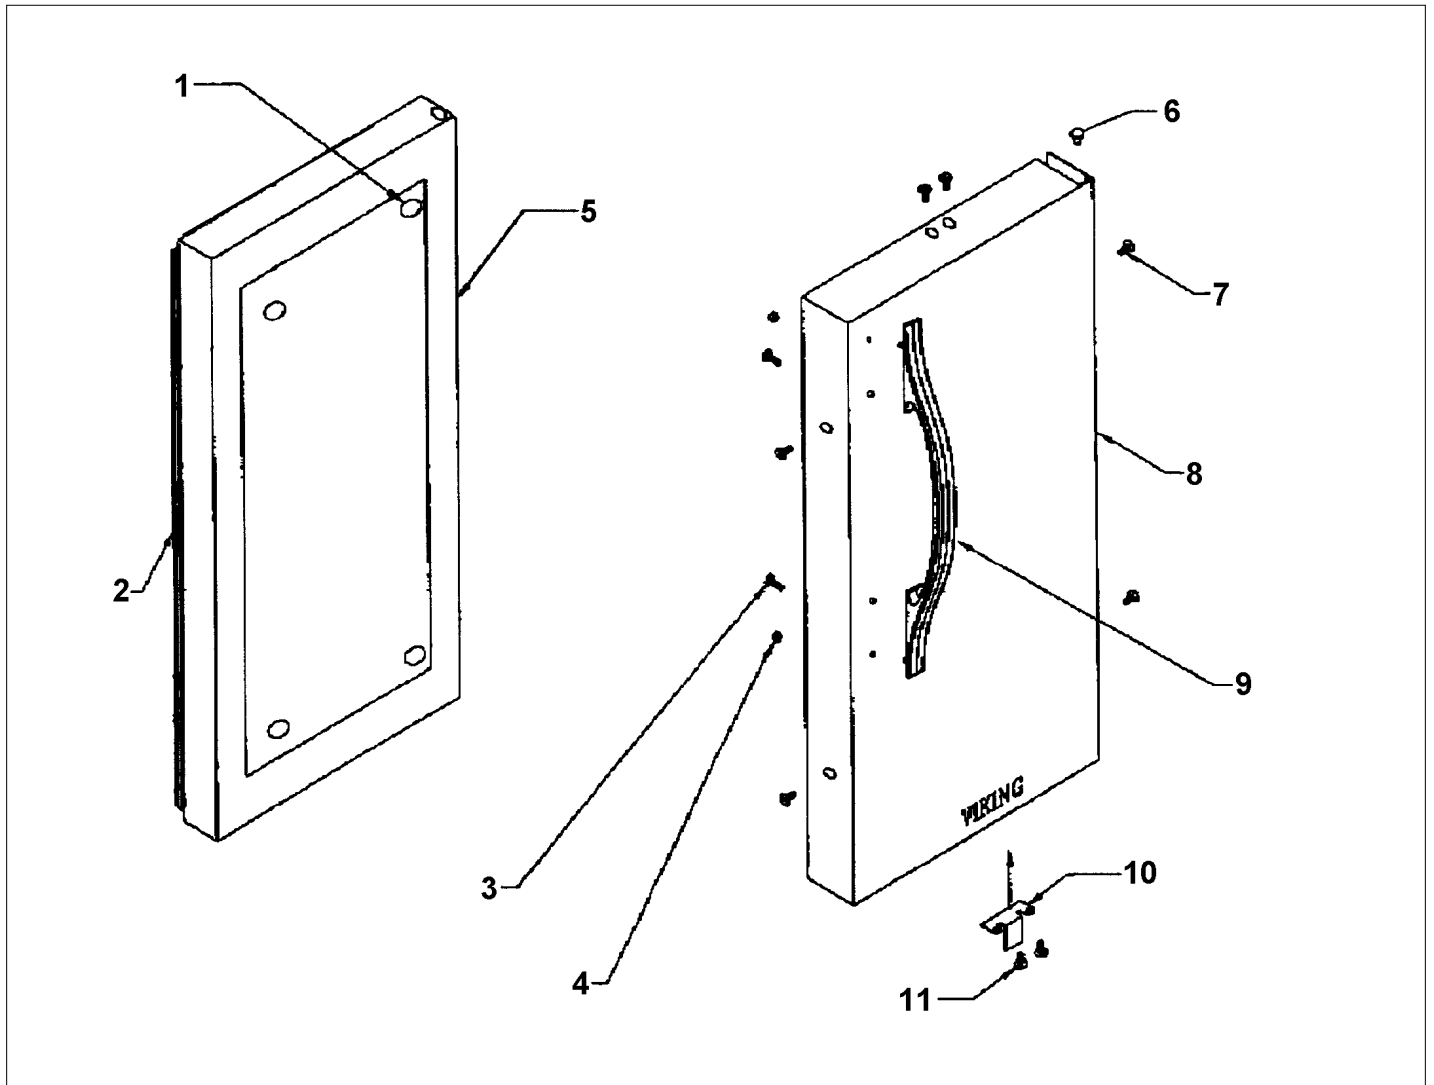

SOLID DOOR ASSEMBLY

Item	Part No.	Name	Qty	Uom	NOTES
1	PW230039	BUMPER - 41005890	1	EA	Not available online / Call for pricing and availability
2	PW230125	GASKET (41006834)	1	EA	
3	PW200049	SCREW (PACK OF 2)	1	EA	NO LONGER AVAILABLE
4	PW200050	HEX-KEP NUT (42247454)	1	EA	NO LONGER AVAILABLE
5	PW230101	DOOR ASSEMBLY (SS) - LH	1	EA	Not available online / Call for pricing and availability
Not Shown	PW230100	DOOR ASSEMBLY (SS) - RH	1	EA	Not available online / Call for pricing and availability
6	PW220010	HINGE BUSHING (VUAR/VUWC) 42242282	1	EA	
7	PW200052	SCREW	1	EA	Not available online / Call for pricing and availability
8	B9297543	DOOR SKIN - SS (LH)	1	EA	NO LONGER AVAILABLE, Not available online / Call for pricing and availability
8	C9297543BK	SILK SCREEN (DUWC150)	1	EA	NO LONGER AVAILABLE, Not available online / Call for pricing and availability
8	C9297543WH	SILK SCREEN (DUAR150)	1	EA	NO LONGER AVAILABLE, Not available online / Call for pricing and availability
8	C9297543BT	SILK SCREEN (DUWC150)	1	EA	NO LONGER AVAILABLE, Not available online / Call for pricing and availability
8	C9297543GG	SILK SCREEN (DUWC150)	1	EA	NO LONGER AVAILABLE, Not available online / Call for pricing and availability