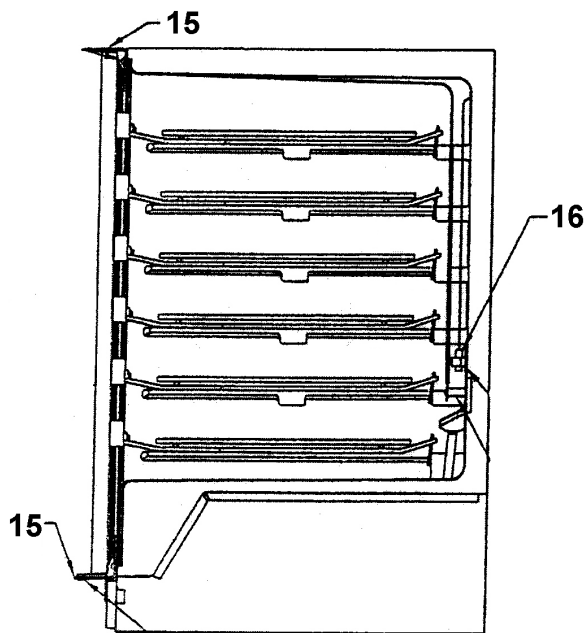

Item	Part No.	Name	Qty	Uom	NOTES
15	PW220004	HINGE KIT (VUWC140) * 42240881	1	EA	
16	PW240050	THERMISTOR (42244531)	1	EA	
17	PW210031	GRILLE-BLACK 42242909	1	EA	
17	PW210032	GRILLE-WHITE (41005742)	1	EA	NO LONGER AVAILABLE, Not available online / Call for pricing and availability
NI	PW200038	LEVELER KIT	1	EA