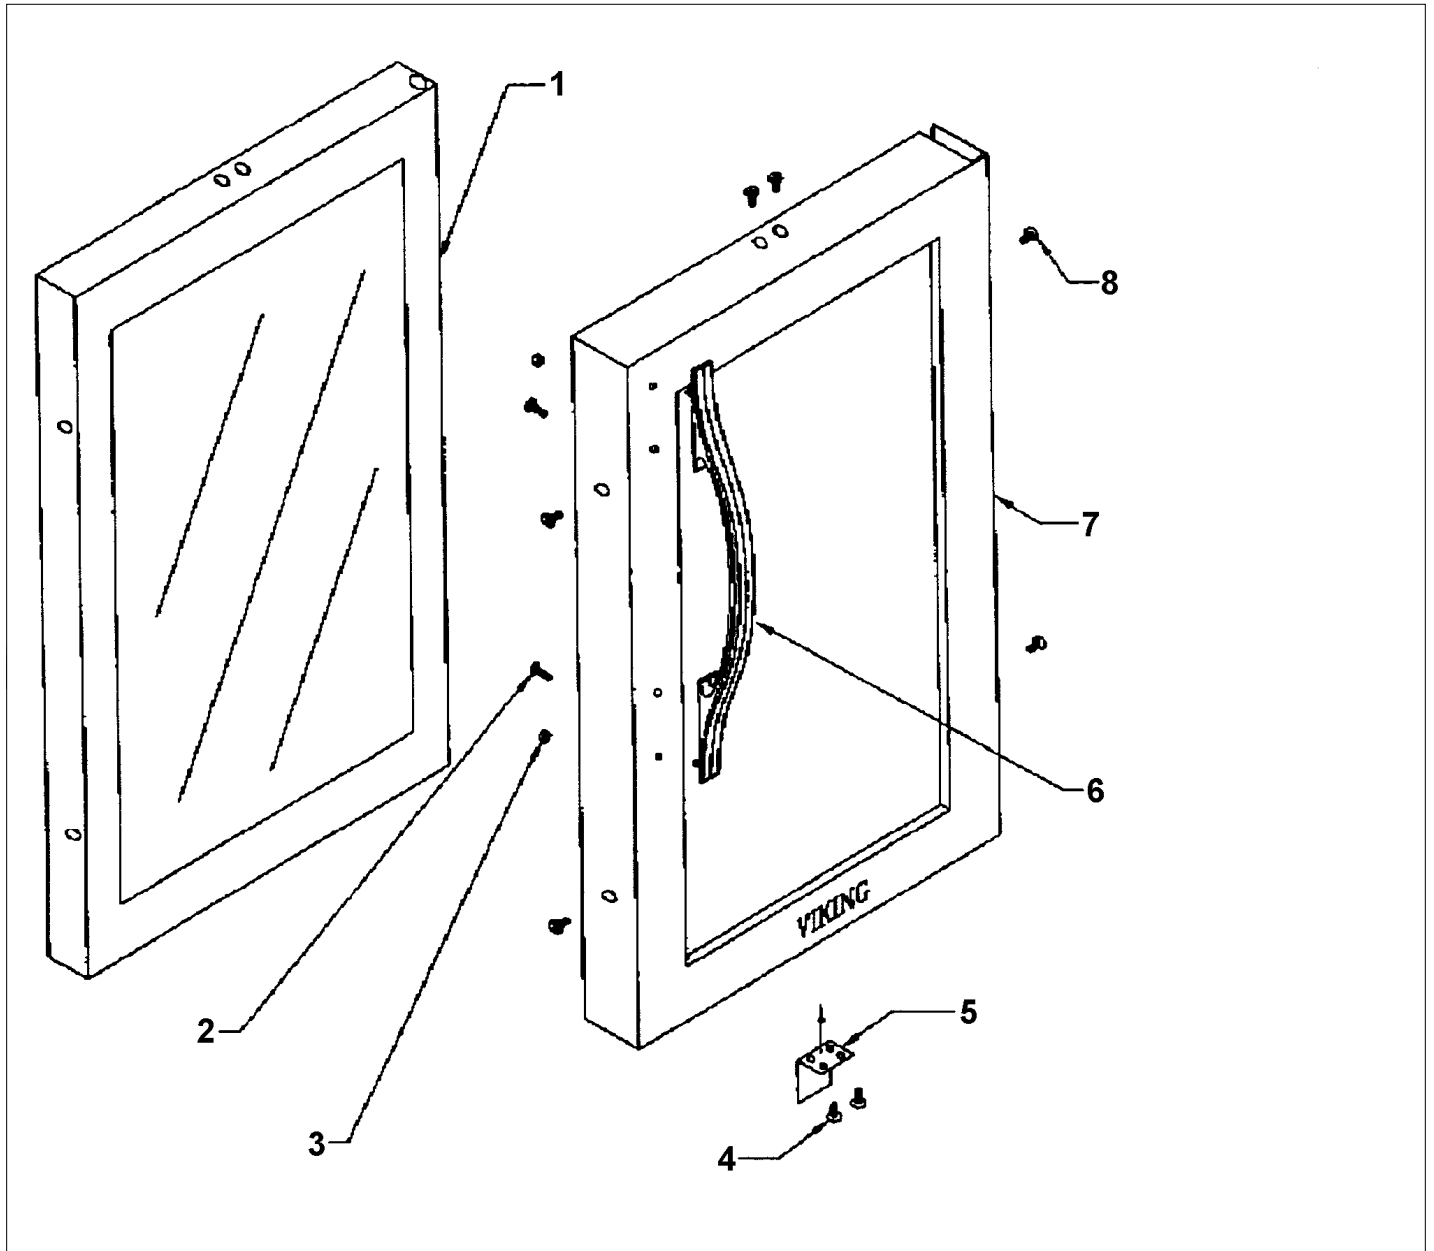

DUWC140

CLEAR GLASS ASSY	1
FLUTED GLASS DOOR ASSY	2
RACK ASSY	3
REAR PANEL	4
SOLID DOOR ASSY	5
Appendix A:Pages Index	A
Appendix B:Parts Index	B

CLEAR GLASS ASSY

Item	Part No.	Name	Qty	Uom	NOTES
1	PW210035	GLASS	1	EA	Not available online / Call for pricing and availability
2	PW200049	SCREW (PACK OF 2)	1	EA	NO LONGER AVAILABLE
3	PW200050	HEX-KEP NUT (42247454)	1	EA	NO LONGER AVAILABLE
4	PW200051	SCREW	1	EA	Not available online / Call for pricing and availability
5	PW220012	SUB TO PW220003 - STRIKER PLATE 41004710	1	EA	NO LONGER AVAILABLE, Not available online / Call for pricing and availability
6	PE030090	HANDLE - SS	1	EA	Not available online / Call for pricing and availability
Not Shown	PE030090PVD	DOOR HANDLE 27" *BR* PVD	1	EA	NO LONGER AVAILABLE, Not available online / Call for pricing and availability
7	PW230027	DOOR HANDLE FRAME (LH) 42243782	1	EA	NO LONGER AVAILABLE
Not Shown	PW230025	DOOR HANDLE FRAME (RH) (42243781)	1	EA	NO LONGER AVAILABLE, Not available online / Call for pricing and availability
8	PW200052	SCREW	1	EA	Not available online / Call for pricing and availability
NI	G5098058SS	SUB TO 002543-000 - COMPLETE DOOR ASSEMBLY - SS (LH)	1	EA	NO LONGER AVAILABLE, Not available online / Call for pricing and availability
Not Shown	G5098058SSBR	COMPLETE DOOR ASSEMBLY - SSBR (LH)	1	EA	Not available online / Call for pricing and availability
NI	G5098059SS	DOOR ASSY DUWC/DUAR140 *SS* CLR. RH. 42244072	1	EA	Not available online / Call for pricing and availability