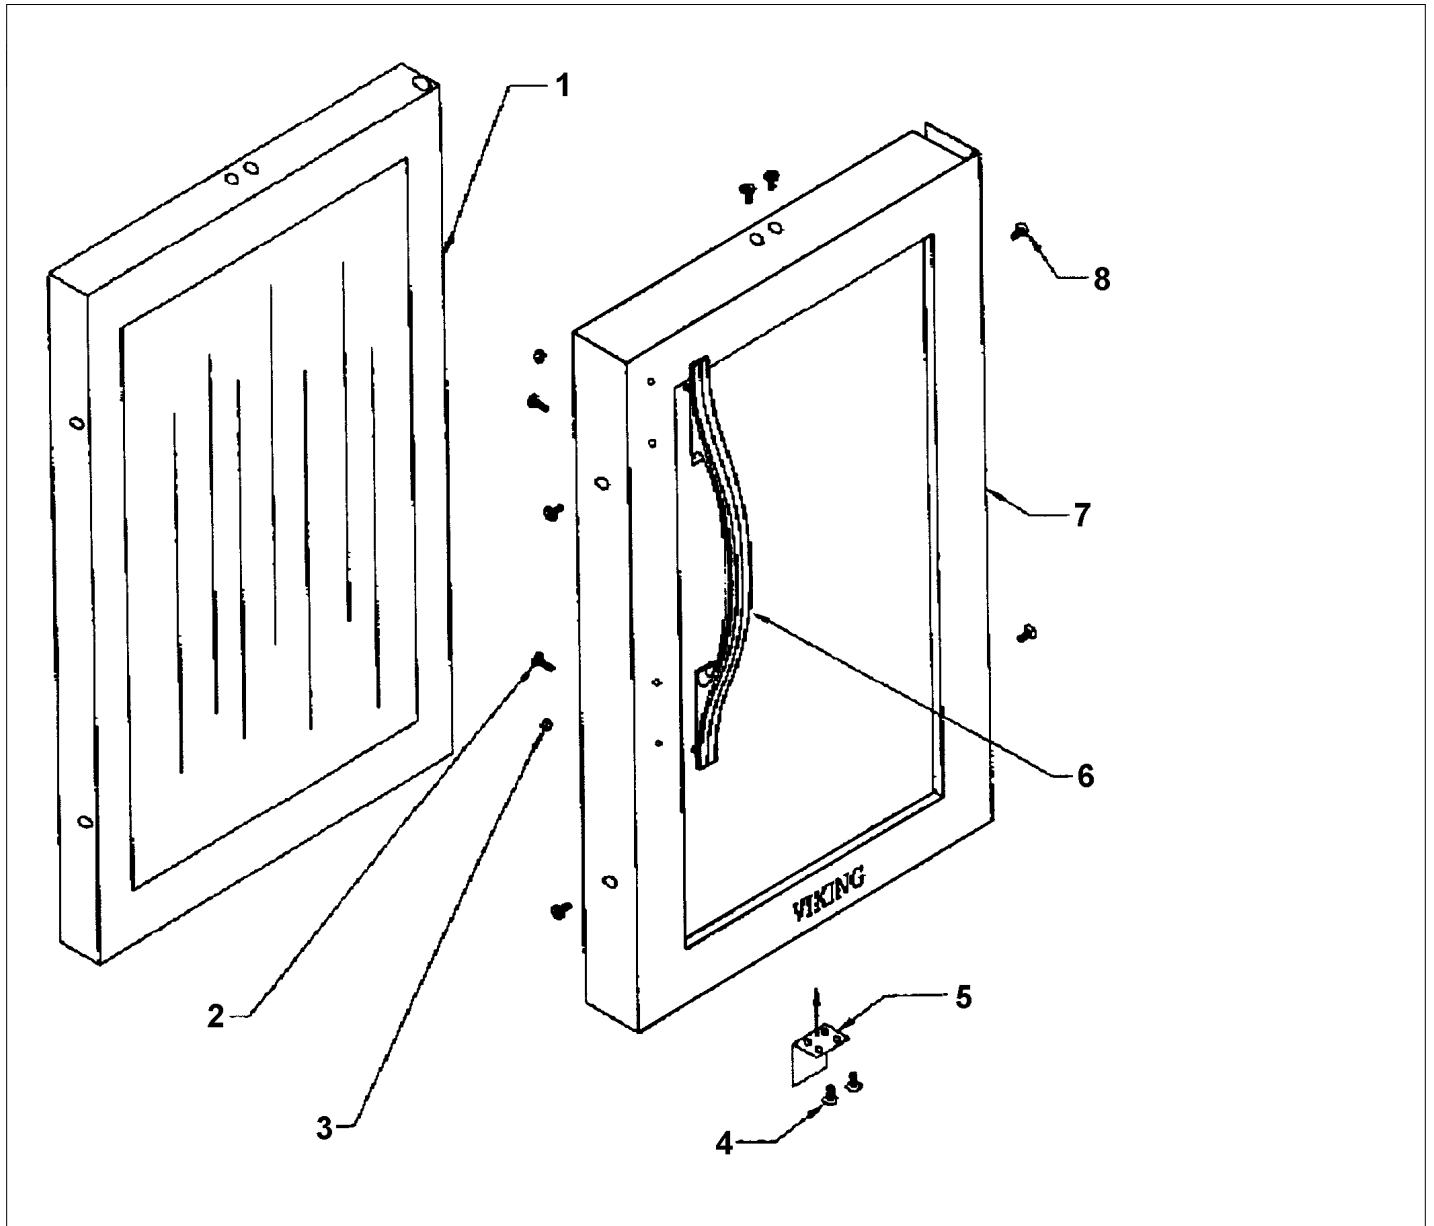

Item	Part No.	Name	Qty	Uom	NOTES
1	PW210034	GLASS (FLUTED) 42244128	1	EA	NO LONGER AVAILABLE, Not available online / Call for pricing and availability
2	PW200049	SCREW (PACK OF 2)	1	EA	NO LONGER AVAILABLE
3	PW200050	HEX-KEP NUT (42247454)	1	EA	NO LONGER AVAILABLE
4	PW200051	SCREW	1	EA	Not available online / Call for pricing and availability
5	PW220012	SUB TO PW220003 - STRIKER PLATE 41004710	1	EA	NO LONGER AVAILABLE, Not available online / Call for pricing and availability
6	PE030090	HANDLE - SS	1	EA	Not available online / Call for pricing and availability
Not Shown	PE030090PVD	DOOR HANDLE 27" *BR* PVD	1	EA	NO LONGER AVAILABLE, Not available online / Call for pricing and availability
7	PW230027	DOOR HANDLE FRAME (LH) 42243782	1	EA	NO LONGER AVAILABLE
Not Shown	PW230025	DOOR HANDLE FRAME (RH) (42243781)	1	EA	NO LONGER AVAILABLE, Not available online / Call for pricing and availability
8	PW200052	SCREW	1	EA	Not available online / Call for pricing and availability
NI	G5098060SS	DR. ASSY DUWC/DUAR140 *SS* FLUT. LH (42246351)	1	EA	NO LONGER AVAILABLE, Not available online / Call for pricing and availability
Not Shown	G5098060SSBR	COMPLETE DOOR ASSEMBLY - SSBR (LH)	1	EA	Not available online / Call for pricing and availability
Not Shown	G5098064SS	DR. ASSY DUWC/DUAR140 *SS* FLUT. RH - 42246346	1	EA	NO LONGER AVAILABLE