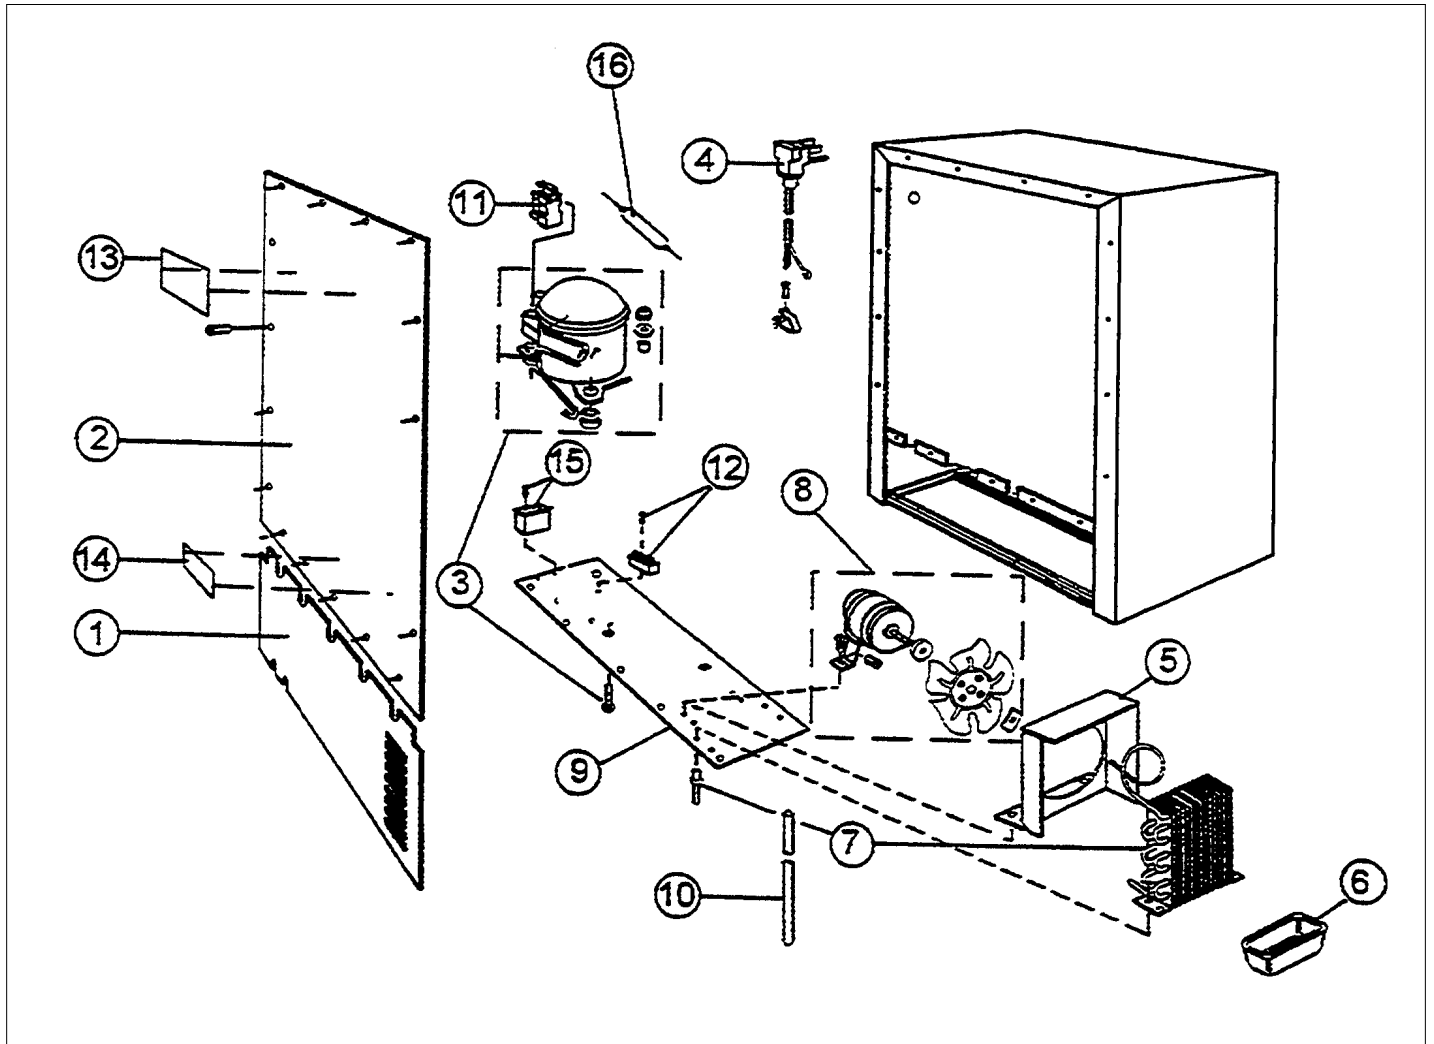

REAR PANEL

Item	Part No.	Name	Qty	Uom	NOTES
1	PW210009	BACK SHROUD (VUWC140) 42242081	1	EA	NO LONGER AVAILABLE
2	PW210010	CABINET BACK (VUWC140) * 42241648	1	EA	NO LONGER AVAILABLE
3	PW200040	COMPRESSOR ASSEMBLY 42242580	1	EA	
4	PW240002	POWER CORD (VUWC140) 42242488	1	EA	
5	PW210013	FAN SHROUD (VUWC140) 42241349	1	EA	NO LONGER AVAILABLE
6	PW210014	DRIP PAN ASSY. (VUWC140)*42242055	1	EA	
7	PW240004	CONDENSER, R-134A	1	EA	
8	PW240005	FAN/MTR ASSY COMPLETE VUWC	1	EA	
9	PW210011	BASEPLATE (VUWC140)	1	EA	
10	PW240021	DRAIN TUBE (42242079)	1	EA	
11	PW240007	PTC STARTER (VUWC140) 42242427	1	EA	
12	PW240008	TERMINAL BLOCK VUWC140 42242407	1	EA	
13	PW230001	WIRING LABEL (VUWC140) * 41005090	1	EA	NO LONGER AVAILABLE, Not available online / Call for pricing and availability
14	PW230002	R-134A LABEL (VUWC140) * 41005235	1	EA	NO LONGER AVAILABLE, Not available online / Call for pricing and availability
15	PW240012	RUN CAPACITOR (VUWC140) 42242061	1	EA	
16	PW240003	DRIER ASSY VUWC140	1	EA