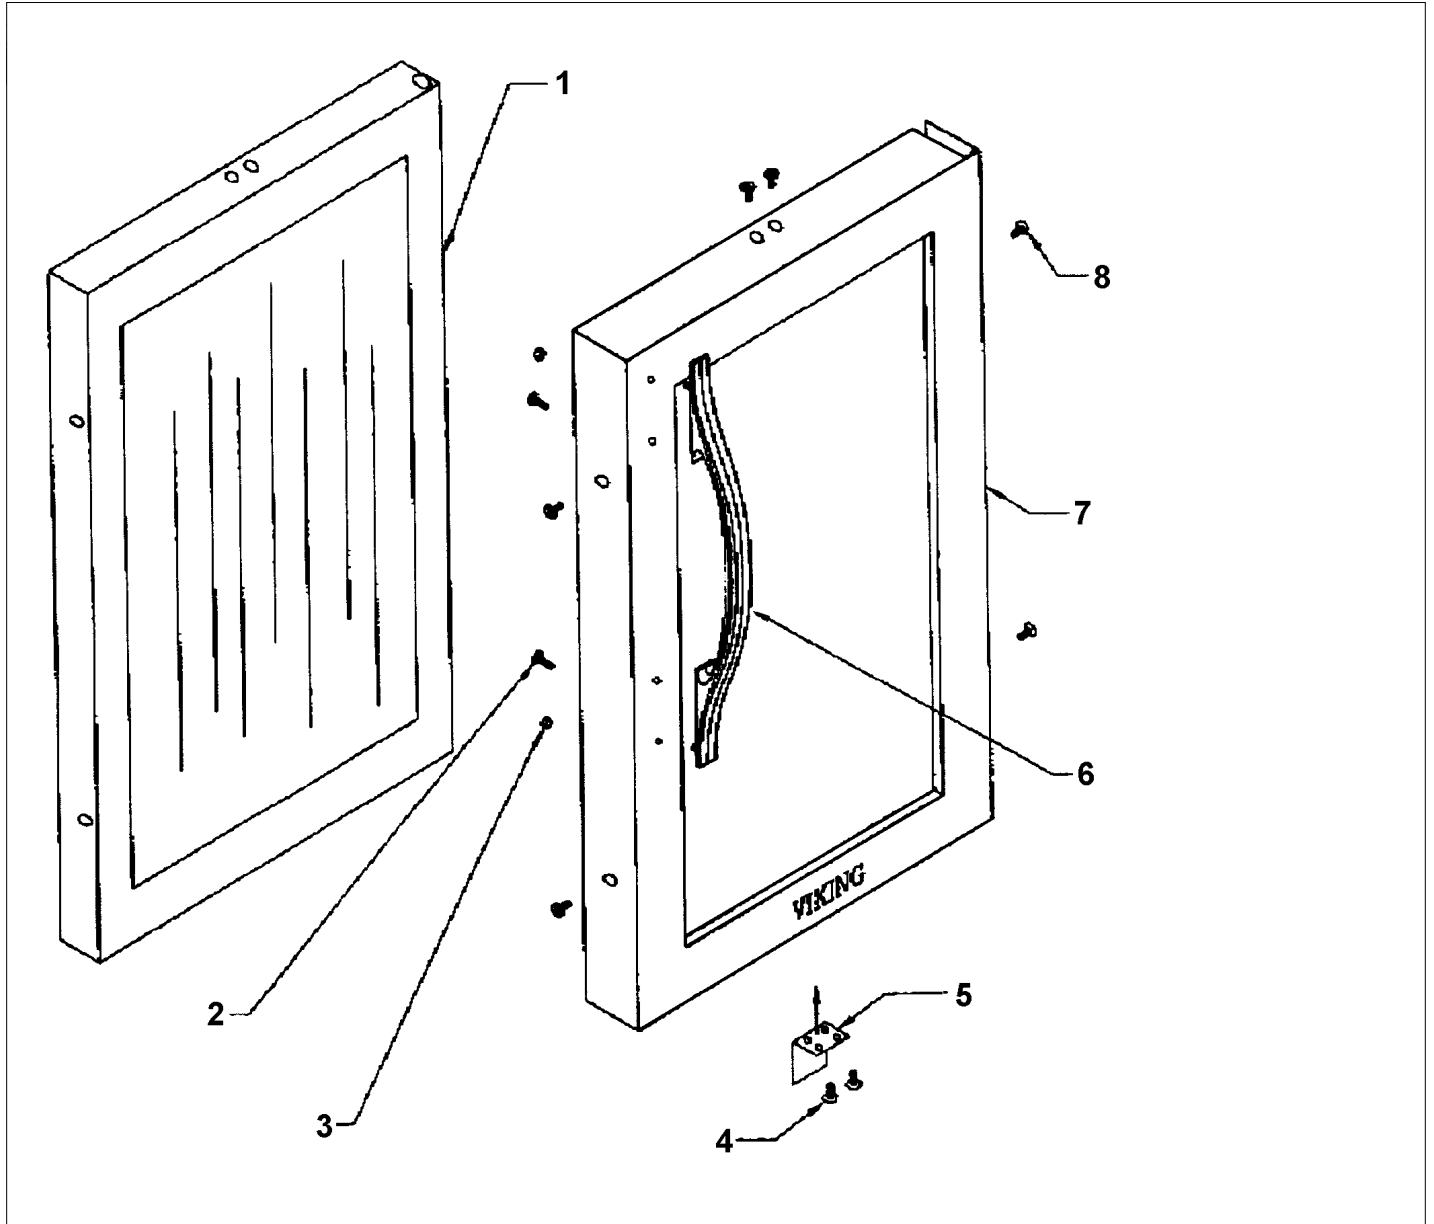

DUWC140

CLEAR GLASS ASSY	1
FLUTED GLASS DOOR ASSY	2
RACK ASSY	3
REAR PANEL	4
SOLID DOOR ASSY	5
Appendix A:Pages Index	A
Appendix B:Parts Index	B

CLEAR GLASS ASSY

Item	Part No.	Name	Qty	Uom	NOTES
1	PW210035	GLASS	1	EA	Not available online / Call for pricing and availability
2	PW200049	SCREW (PACK OF 2)	1	EA	NO LONGER AVAILABLE
3	PW200050	HEX-KEP NUT (42247454)	1	EA	NO LONGER AVAILABLE
4	PW200051	SCREW	1	EA	Not available online / Call for pricing and availability
5	PW220012	SUB TO PW220003 - STRIKER PLATE 41004710	1	EA	NO LONGER AVAILABLE, Not available online / Call for pricing and availability
6	PE030090	HANDLE - SS	1	EA	Not available online / Call for pricing and availability
Not Shown	PE030090PVD	DOOR HANDLE 27" *BR* PVD	1	EA	NO LONGER AVAILABLE, Not available online / Call for pricing and availability
7	PW230027	DOOR HANDLE FRAME (LH) 42243782	1	EA	NO LONGER AVAILABLE
Not Shown	PW230025	DOOR HANDLE FRAME (RH) (42243781)	1	EA	NO LONGER AVAILABLE, Not available online / Call for pricing and availability
8	PW200052	SCREW	1	EA	Not available online / Call for pricing and availability
NI	G5098058SS	SUB TO 002543-000 - COMPLETE DOOR ASSEMBLY - SS (LH)	1	EA	NO LONGER AVAILABLE, Not available online / Call for pricing and availability
Not Shown	G5098058SSBR	COMPLETE DOOR ASSEMBLY - SSBR (LH)	1	EA	Not available online / Call for pricing and availability
NI	G5098059SS	DOOR ASSY DUWC/DUAR140 *SS* CLR. RH. 42244072	1	EA	Not available online / Call for pricing and availability

Item	Part No.	Name	Qty	Uom	NOTES
Not Shown	G5098059SSBR	COMPLETE DOOR ASSEMBLY - SSBR (RH)	1	EA	Not available online / Call for pricing and availability
NI	PW230124	MAGNETIC GASKET, BLACK	1	EA	

FLUTED GLASS DOOR ASSY