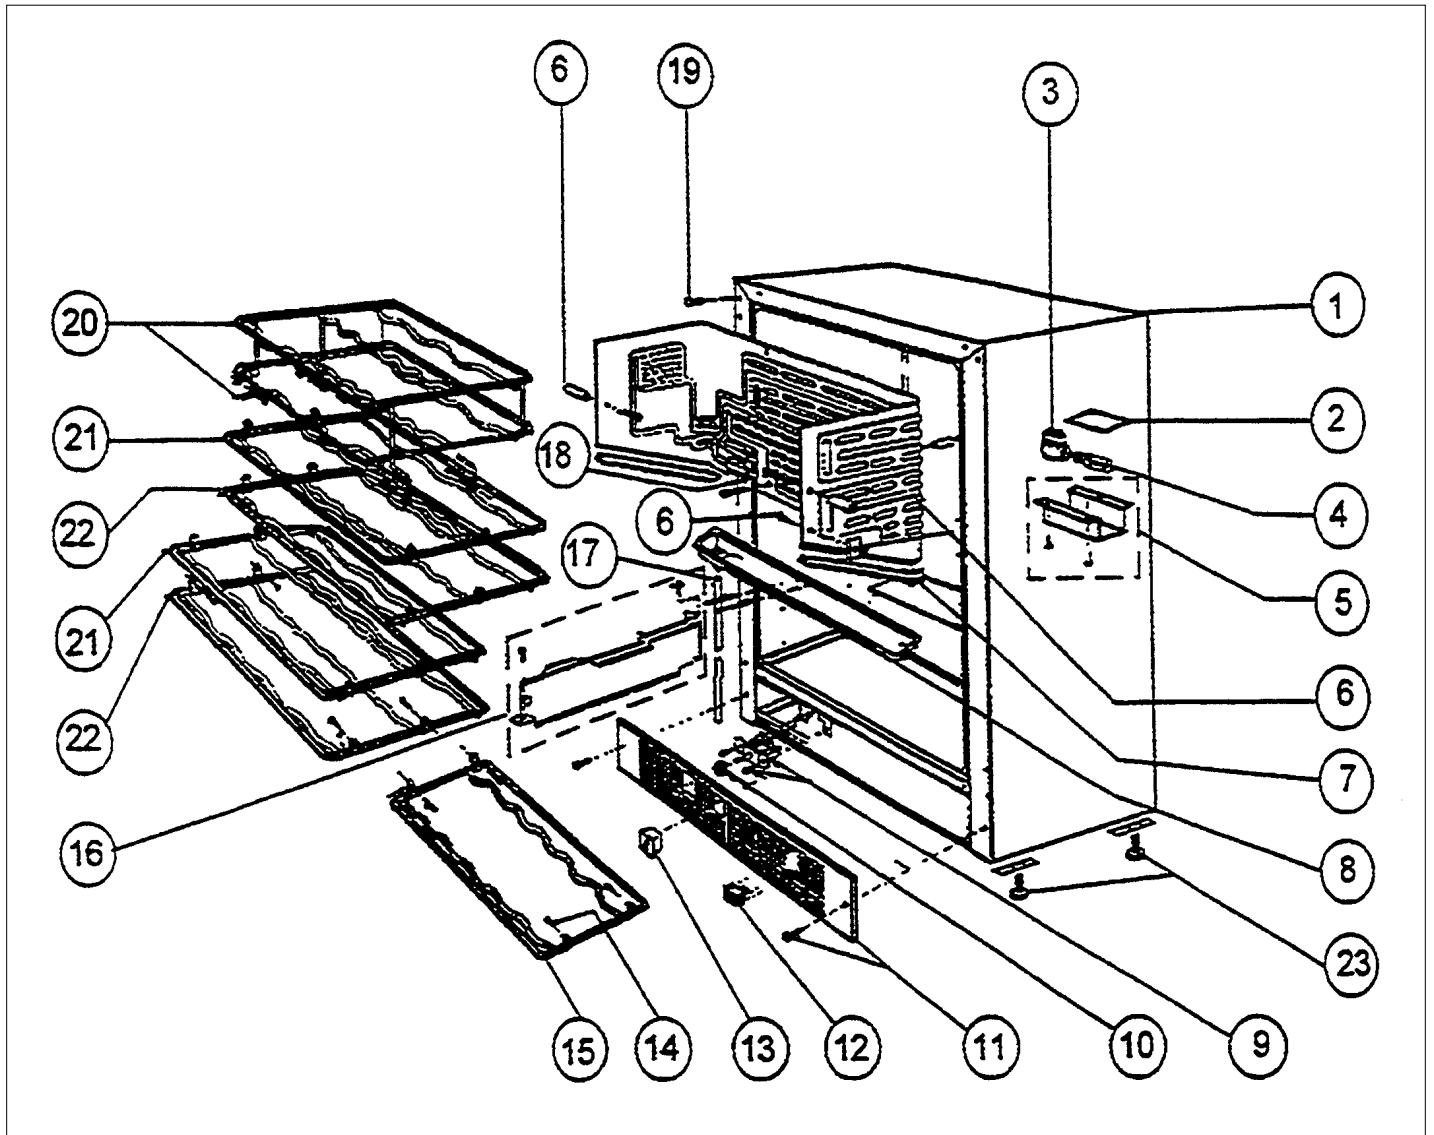

RACK ASSY

Item	Part No.	Name	Qty	Uom	NOTES
1	PW210001	CAB. ASSY.(VUWC140) * 42242658	1	EA	NO LONGER AVAILABLE, Not available online / Call for pricing and availability
2	PW220001	LIGHT SHIELD (VUWC140)*42242070	1	EA	
3	PW240013	LAMP SOCKET (VUWC140) * 2240003A	1	EA	
4	PW240014	LIGHT BULB 15 WATT VUWC 2240004A	1	EA	
5	PW220002	LENS COVER,INTER. LGT(VUWC)42242035	1	EA	
6	PW200001	EVAPORATOR ASSEMBLY 42241493	1	EA	
7	PW230003	EVAPORATOR TRIM (VUWC140) 42241384	1	EA	
8	PW210012	DRIP TRAY & 2 POP RVT(VUWC)42242603	1	EA	
9	PW240015	SUB TO PW240028	1	EA	
10	PW230004	THERMOSTAT KNOB (VUWC140)*42241950	1	EA	
11	PW210003	GRILLE, (VUWC140) * 42242485	1	EA	
12	PW240017	LIGHT SWITCH PLUNGER VUWC 42241373	1	EA	
13	PW240017	LIGHT SWITCH PLUNGER VUWC 42241373	1	EA	
14	PW200011	P CLAMP & SCREWS (PKG 20) 42242071	1	EA	
15	PW210004	BTM WINE RACK W/ P CLAMPS 42242072	1	EA	
16	PW210005	FRONT SHIELD(VUWC140)* 41003674	1	EA	NO LONGER AVAILABLE
17	PW240021	DRAIN TUBE (42242079)	1	EA	
18	PW200012	CAPS, EVAPOR. PORTS(VUWC)*42242606	1	EA	NO LONGER AVAILABLE, Not available online / Call for pricing and availability
19	PW200013	SUB TO PW200018 - HOLE PLUG WHITE	1	EA	NO LONGER AVAILABLE, Not available online / Call for pricing and availability