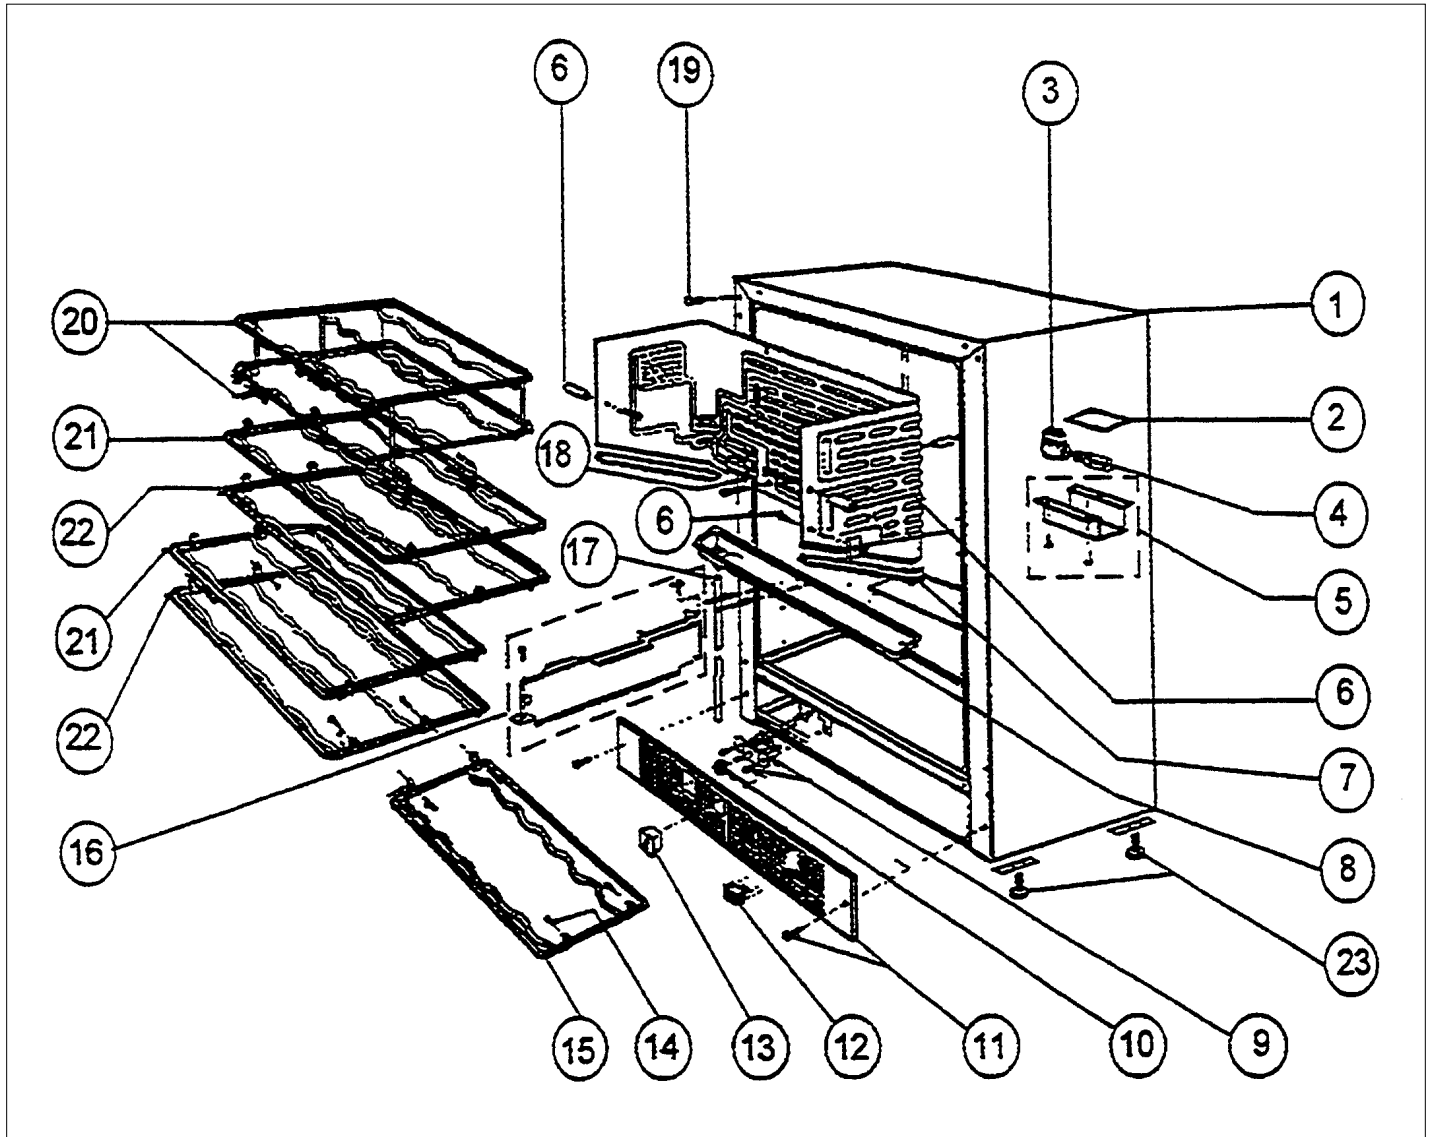

Item	Part No.	Name	Qty	Uom	NOTES
20	PW210006	WINE RACK, TOP(VUWC140)*42242073	1	EA	NO LONGER AVAILABLE, Not available online / Call for pricing and availability
21	PW210007	WINE RACK, MID."A"(VUWC140)42241942	1	EA	NO LONGER AVAILABLE
22	PW210008	MID WINE RACK W/ P CLAMPS 42241943	1	EA	
23	PW200038	LEVELER KIT	1	EA