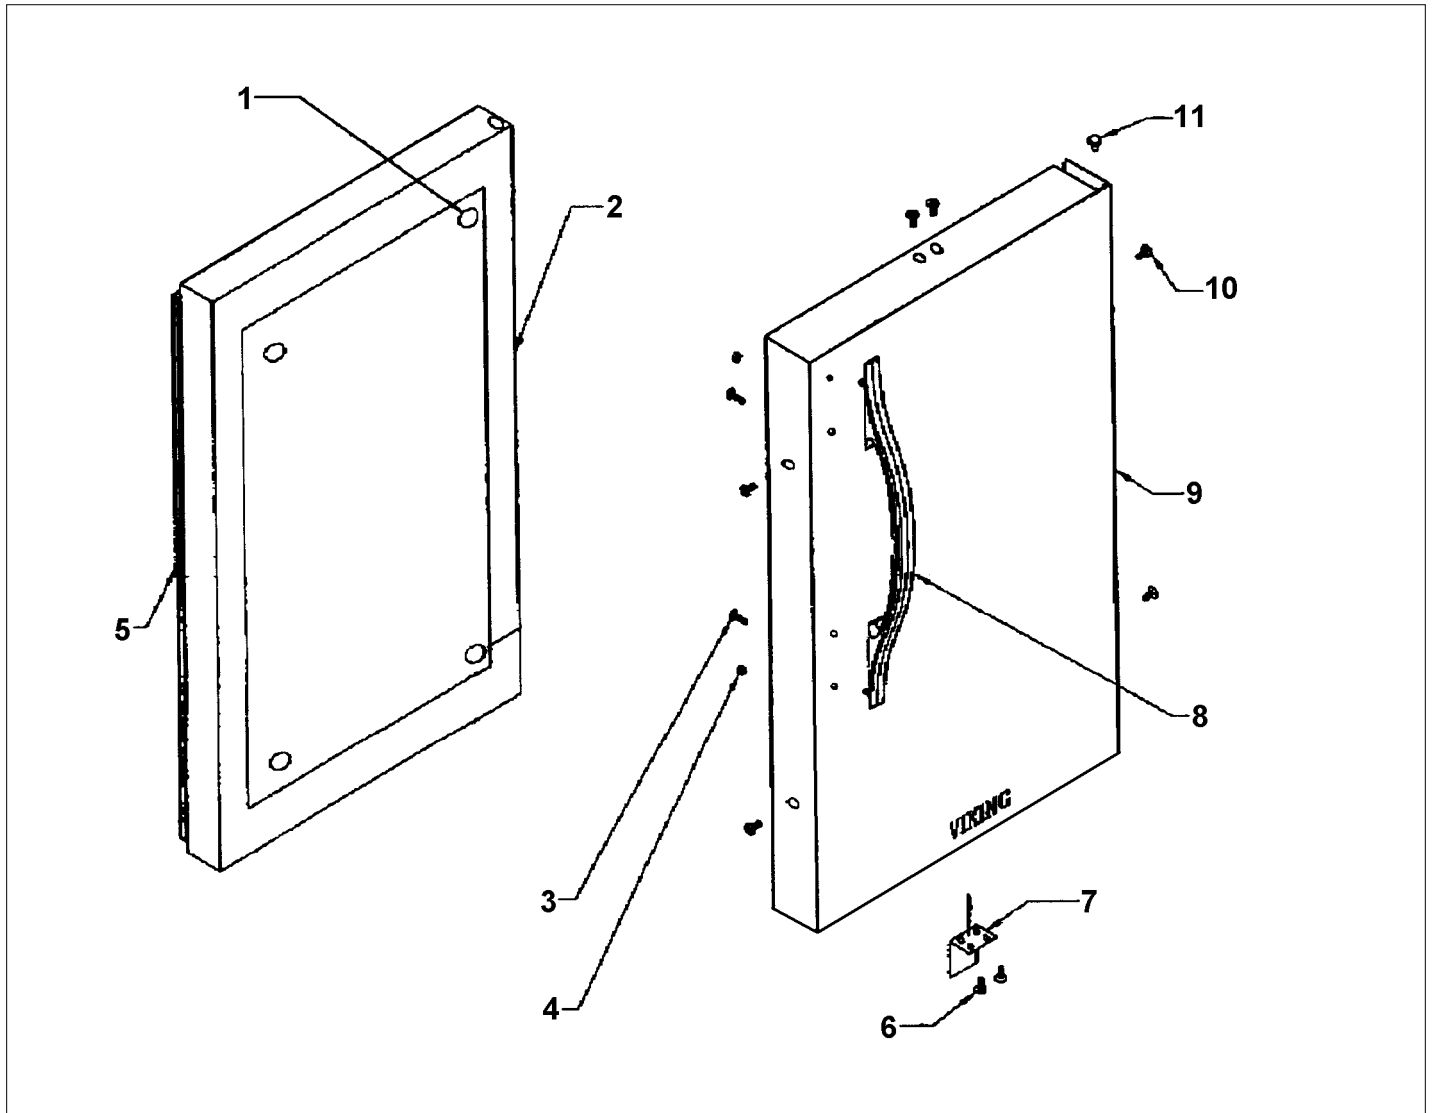

SOLID DOOR ASSY

Item	Part No.	Name	Qty	Uom	NOTES
1	PW230039	BUMPER - 41005890	1	EA	Not available online / Call for pricing and availability
2	PW230047	DOOR SUBASSEMBLY	1	EA	Not available online / Call for pricing and availability
3	PW200049	SCREW (PACK OF 2)	1	EA	NO LONGER AVAILABLE
4	PW200050	HEX-KEP NUT (42247454)	1	EA	NO LONGER AVAILABLE
5	PW230048	GASKET (42243748)	1	EA	
6	PW200051	SCREW	1	EA	Not available online / Call for pricing and availability
7	PW220012	SUB TO PW220003 - STRIKER PLATE 41004710	1	EA	NO LONGER AVAILABLE, Not available online / Call for pricing and availability
8	PE030090	HANDLE - SS	1	EA	Not available online / Call for pricing and availability
Not Shown	PE030090PVD	DOOR HANDLE 27" *BR* PVD	1	EA	NO LONGER AVAILABLE, Not available online / Call for pricing and availability
9	B9297544	DOOR SKIN - SS (LH)	1	EA	Not available online / Call for pricing and availability
Not Shown	L9297544BK	SUB TO C9297544BK - SILK SCREEN (DUWC140)	1	EA	NO LONGER AVAILABLE, Not available online / Call for pricing and availability
Not Shown	L9297544WH	SUB TO C9297544WH - SILK SCREEN (DUWC140)	1	EA	NO LONGER AVAILABLE, Not available online / Call for pricing and availability
Not Shown	C9297544BT	SILK SCREEN (DUWC140)	1	EA	NO LONGER AVAILABLE, Not available online / Call for pricing and availability