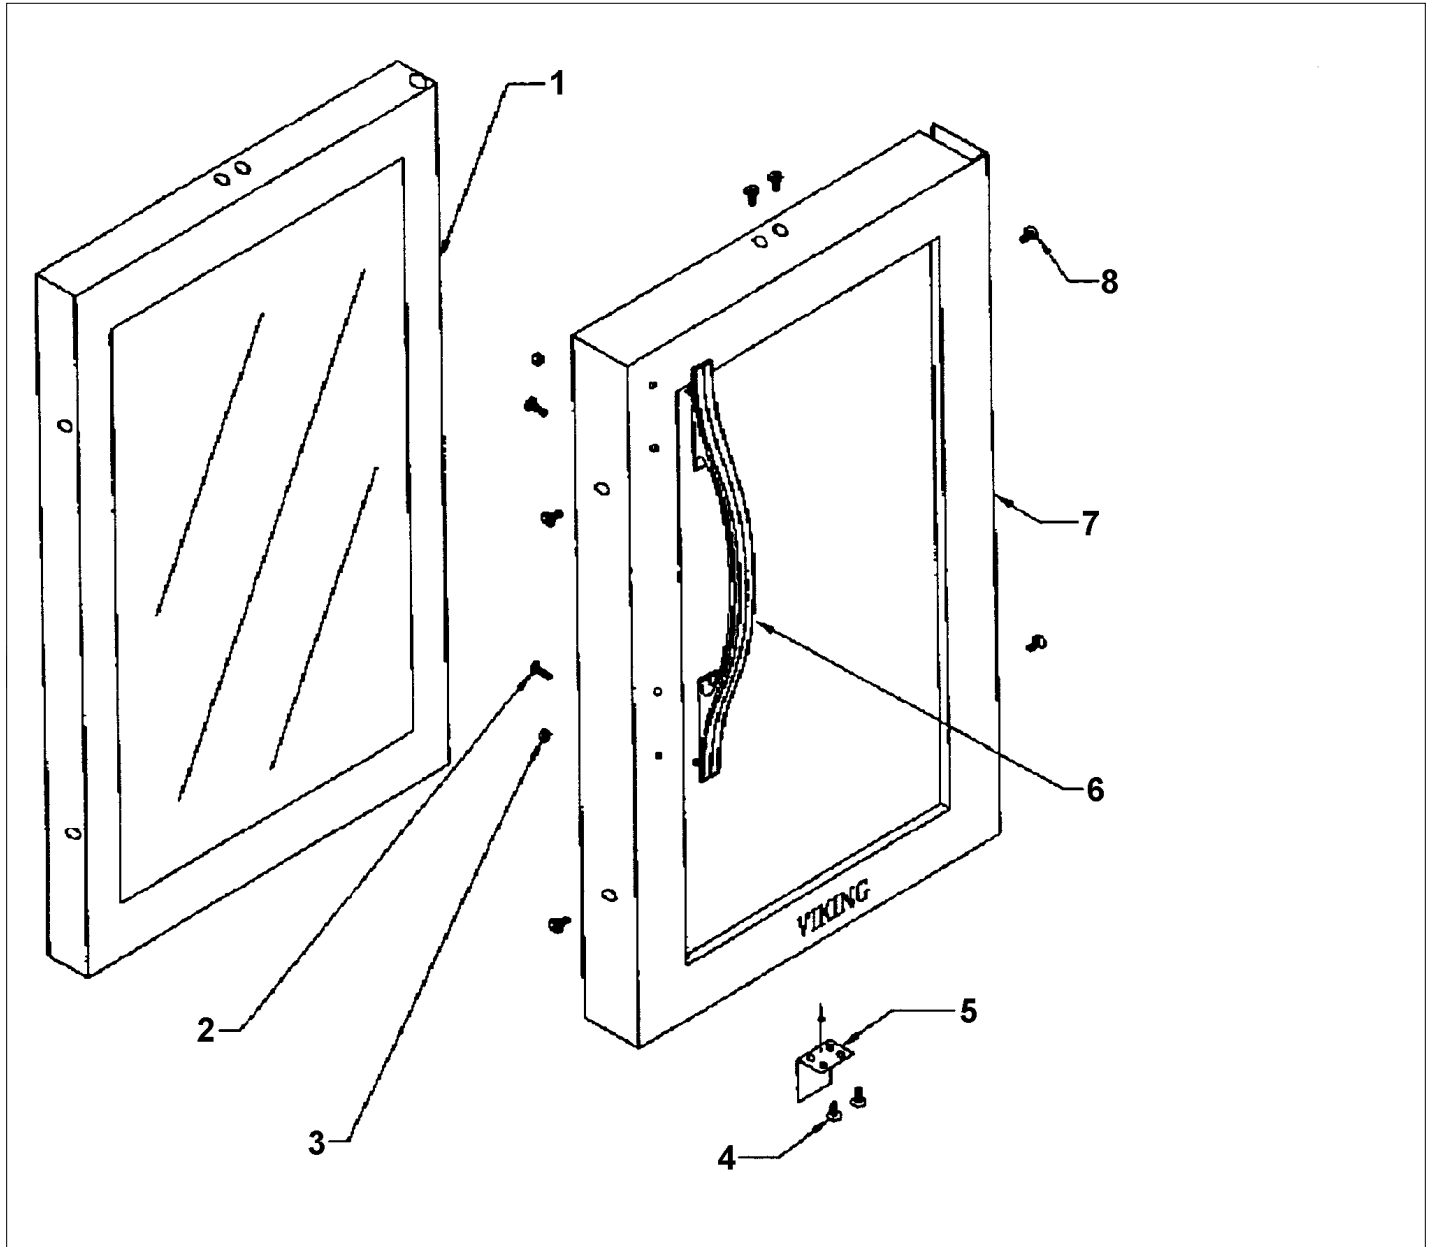

DUWC140

CLEAR GLASS ASSY	1
FLUTED GLASS DOOR ASSY	2
RACK ASSY	3
REAR PANEL	4
SOLID DOOR ASSY	5
Appendix A:Pages Index	A
Appendix B:Parts Index	B

CLEAR GLASS ASSY

Item	Part No.	Name	Qty	Uom	NOTES
1	PW210035	GLASS	1	EA	Not available online / Call for pricing and availability
2	PW200049	SCREW (PACK OF 2)	1	EA	NO LONGER AVAILABLE
3	PW200050	HEX-KEP NUT (42247454)	1	EA	NO LONGER AVAILABLE
4	PW200051	SCREW	1	EA	Not available online / Call for pricing and availability
5	PW220012	SUB TO PW220003 - STRIKER PLATE 41004710	1	EA	NO LONGER AVAILABLE, Not available online / Call for pricing and availability
6	PE030090	HANDLE - SS	1	EA	Not available online / Call for pricing and availability
Not Shown	PE030090PVD	DOOR HANDLE 27" *BR* PVD	1	EA	NO LONGER AVAILABLE, Not available online / Call for pricing and availability
7	PW230027	DOOR HANDLE FRAME (LH) 42243782	1	EA	NO LONGER AVAILABLE
Not Shown	PW230025	DOOR HANDLE FRAME (RH) (42243781)	1	EA	NO LONGER AVAILABLE, Not available online / Call for pricing and availability
8	PW200052	SCREW	1	EA	Not available online / Call for pricing and availability
NI	G5098058SS	SUB TO 002543-000 - COMPLETE DOOR ASSEMBLY - SS (LH)	1	EA	NO LONGER AVAILABLE, Not available online / Call for pricing and availability
Not Shown	G5098058SSBR	COMPLETE DOOR ASSEMBLY - SSBR (LH)	1	EA	Not available online / Call for pricing and availability
NI	G5098059SS	DOOR ASSY DUWC/DUAR140 *SS* CLR. RH. 42244072	1	EA	Not available online / Call for pricing and availability