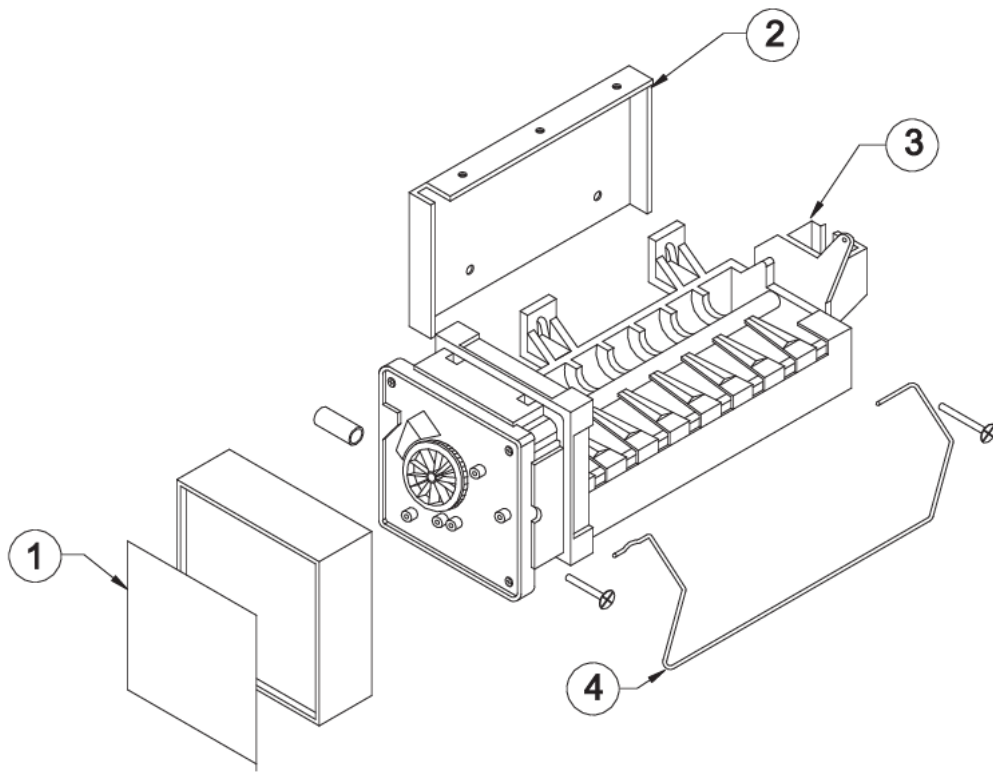

ICEMAKER

Item	Part No.	Name	Qty	Uom	NOTES
1	007616-000	ICEMAKER COVER *SS - 42245591	1	EA	Not available online / Call for pricing and availability
2	007622-000	ICEMAKER BRACKET - 42245157	1	EA	
3	005779-000	ICE MAKER	1	EA	
4	005848-000	ICEMAKER BIN ARM - 42242104	1	EA