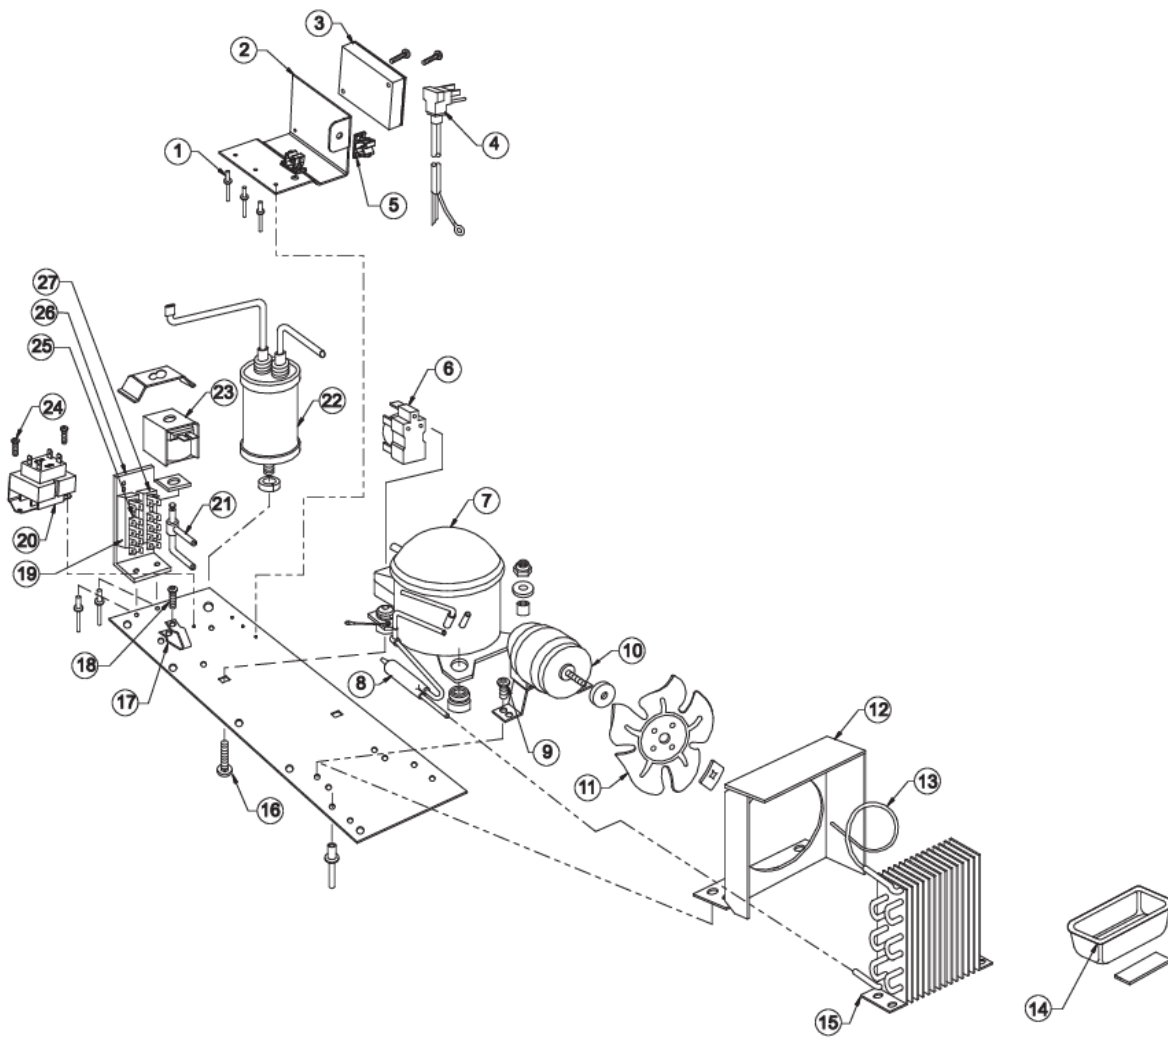

INTERIOR SHELVING

Item	Part No.	Name	Qty	Uom	NOTES
1	007617-000	ICE BUCKET CLEAR - 42245154	1	EA	
2	007621-000	ICE BUCKET SHELF *WH - 42245149	1	EA	
3	007619-000	COMPLETE SEPARATOR ASSEMBLY - 42245150	1	EA	NO LONGER AVAILABLE, Not available online / Call for pricing and availability
4	005783-000	WIRE SHELF (42245881)	1	EA	
5	007630-000	SEPARATOR STRIP *SS - 42245592	1	EA	

LOWER UNIT AREA

Item	Part No.	Name	Qty	Uom	NOTES
1	PW200019	POP RIVET	3	EA	Not available online / Call for pricing and availability
2	007639-000	AUTO DEFROST BRACKET - 41008218	1	EA	
3	007643-000	AUTO DEFROST CONTROL - 41008170	1	EA	
4	005835-000	POWER CORD - 42242054	1	EA	Not available online / Call for pricing and availability
5	007640-000	PLASTIC WIRE CLIP	2	EA	Not available online / Call for pricing and availability
6	PW300284	COMPRESSOR OVERLOAD (42244702)	1	EA	
7	007637-000	COMPRESSOR ASSEMBLY - 42245158	1	EA	
8	005829-000	DRIER - 42241492	1	EA	
9	PW200021	SCREW	4	EA	
10	PW300152	FAN MOTOR ASSY (VUIM150) 42244701	1	EA	
11	PW200037	FAN BLADE	1	EA	
12	PW210013	FAN SHROUD (VUWC140) 42241349	1	EA	NO LONGER AVAILABLE
13	007638-000	COPPER TUBING	1	EA	Not available online / Call for pricing and availability
14	PS100024	DRIP PAN W/FOAM TAPE (42241926)	1	EA	Not available online / Call for pricing and availability
15	005836-000	CONDENSER - 42242056	1	EA	
16	007633-000	CARRIAGE BOLT - 8205114	2	EA	
17	007634-000	POWER CORD CLAMP - 41006069	1	EA	
18	PW200031	SCREW HINGE MTG 42242605	1	EA	
19	PW240008	TERMINAL BLOCK VUWC140 42242407	1	EA	
20	PW300154	TRANSFORMER (VUIM150) 42242973	1	EA	
21	011138-000	HOT GAS VALVE	1	EA	