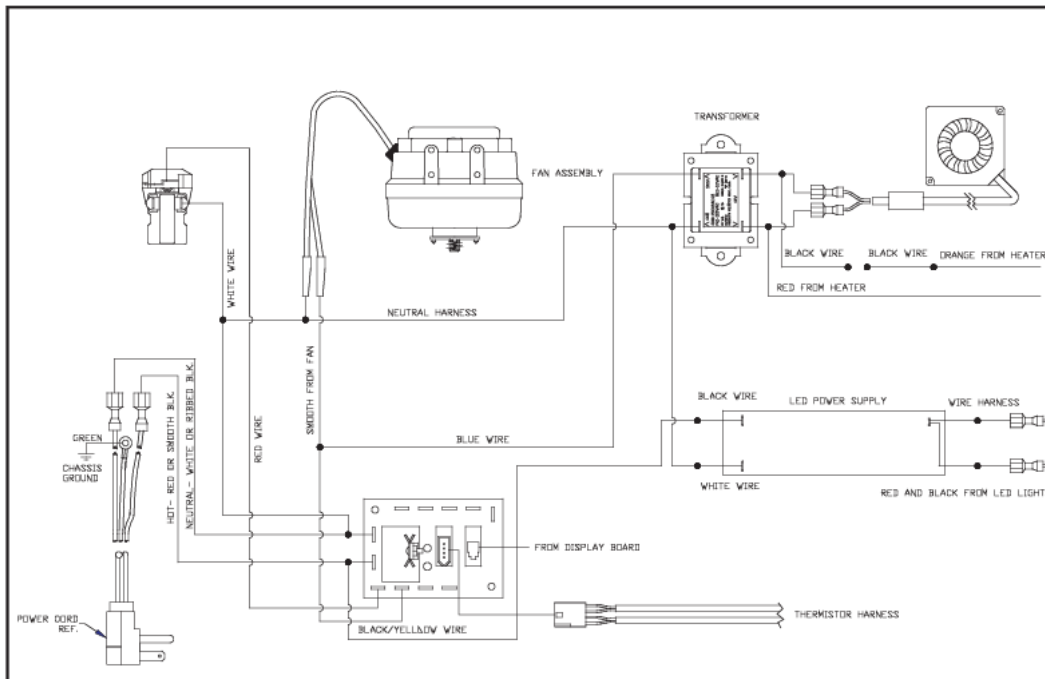

Item	Part No.	Name	Qty	Uom	NOTES
22	005832-000	SUCTION ACCUMULATOR - 42242051	1	EA	
23	PW300139	SOLENOID COIL (VUIM150) 42241490 NLA	1	EA	
24	PW200029	SCREW	2	EA	NO LONGER AVAILABLE
25	PW200029	SCREW	2	EA	NO LONGER AVAILABLE
26	005831-000	TERMINAL BLOCK BRACKET - 42242050	1	EA	
27	005840-000	TERMINAL BLOCK - 42242057	1	EA	

WIRING DIAGRAM