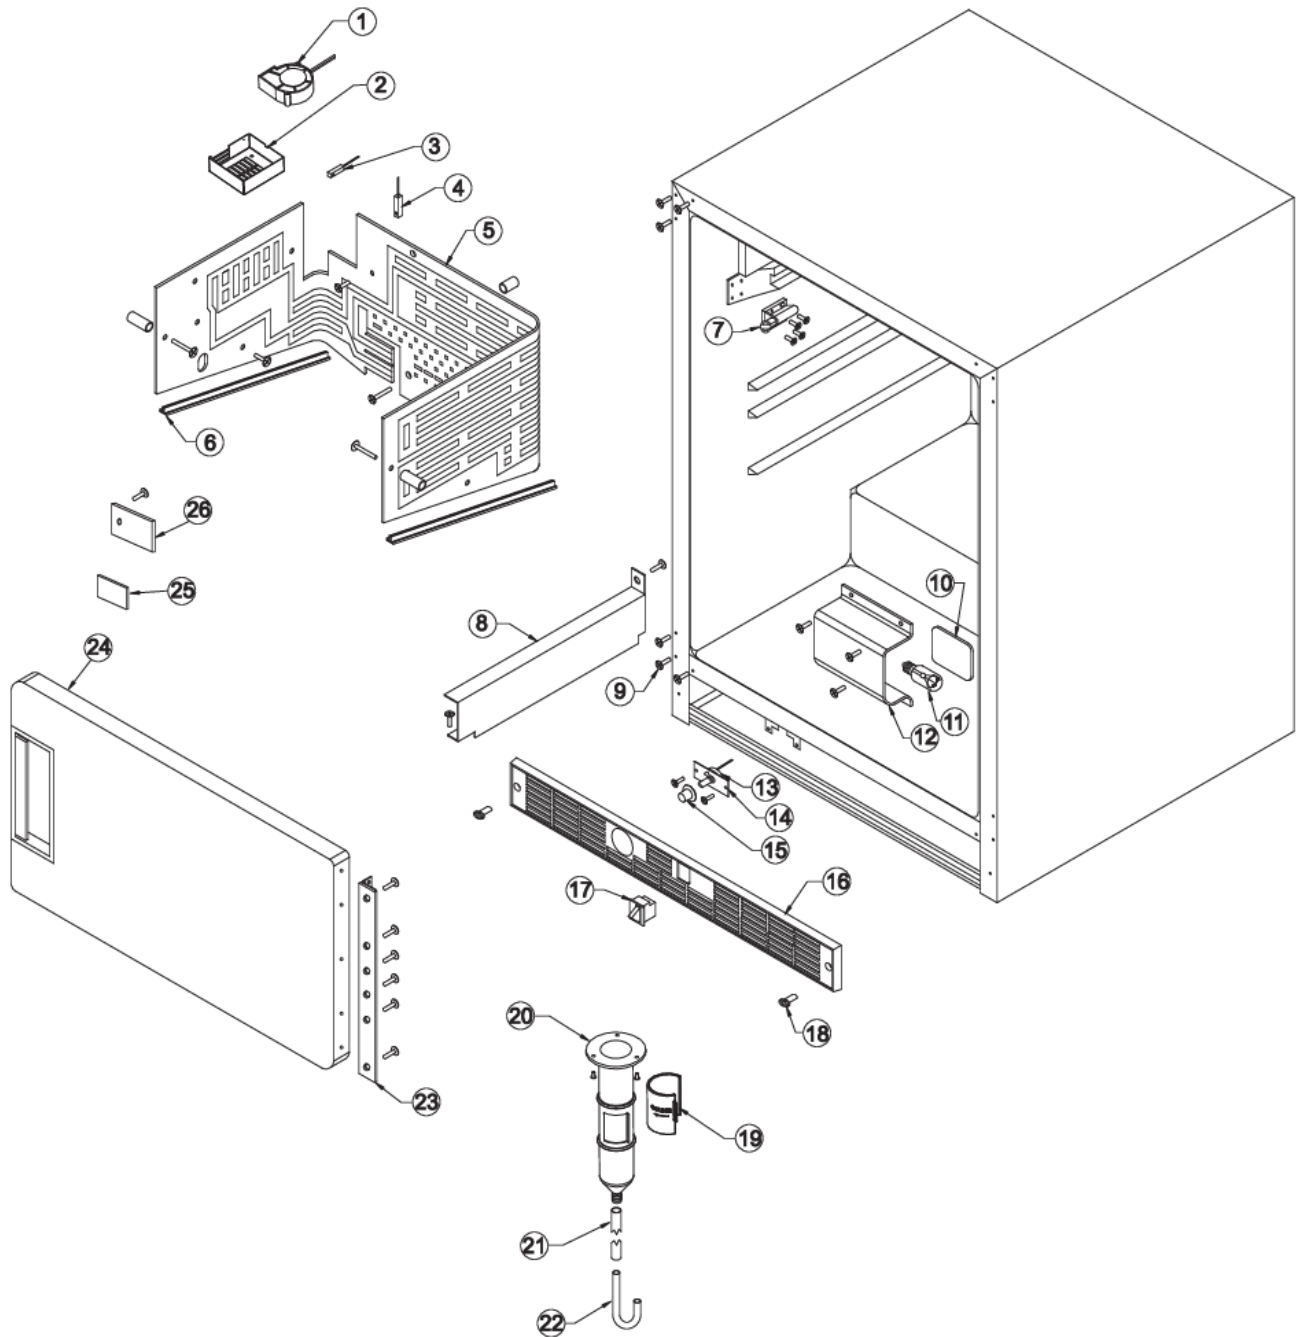

DURI140D

CABINET AREA	1
DESIGNER DOOR	2
EXTERIOR CABINET	3
ICEMAKER	4
INTERIOR SHELVING	5
LOWER UNIT AREA	6
WIRING DIAGRAM	7
Appendix A:Pages Index	A
Appendix B:Parts Index	B

CABINET AREA

Item	Part No.	Name	Qty	Uom	NOTES
1	007614-000	EVAPORATOR FAN - 42245142	1	EA	
2	007652-000	BLOWER GUARD ASSEMBLY- 42245143	1	EA	
3	005778-000	EVAPORATOR THERMISTOR (42245144) FEMALE CONNECTOR	1	EA	
4	PS100121	DEFROST THERMISTOR REF. DRAWER (42245145) MALE CONNECTOR	1	EA	
5	007627-000	EVAPORATOR ASSEMBLY - 42245146	1	EA	
6	005828-000	EVAPORATOR TRIM *WH* - 42241383	1	EA	Not available online / Call for pricing and availability
7	003477-000	FREEZER DOOR LATCH (42245877)	1	EA	
8	PW210052	FRONT SHROUD	1	EA	NO LONGER AVAILABLE, Not available online / Call for pricing and availability
9	004364-000	HOLE PLUGS	6	EA	Not available online / Call for pricing and availability
10	PW220001	LIGHT SHIELD (VUWC140)*42242070	1	EA	
11	PW240014	LIGHT BULB 15 WATT VUWC 2240004A	1	EA	
12	PW220002	LENS COVER,INTER. LGT(VUWC)42242035	1	EA	
13	022903-000	SSAC THERMOSTAT POTENTIOMETER	1	EA	
14	007629-000	THERMOSTAT BRACKET *BK - 42245087	1	EA	Not available online / Call for pricing and availability
15	PW230004	THERMOSTAT KNOB (VUWC140)*42241950	1	EA	
16	PW210003	GRILLE, (VUWC140) * 42242485	1	EA	
17	PW230012	LIGHT SWITCH, PLUNGER *BK* 42242915	1	EA	
18	PW200003	SCREW 42242847 (PKG 20)	2	EA	
19	007620-000	TEMPERTURE ADJUSTMENT COLLAR - 42245152	1	EA	

DESIGNER DOOR

Item	Part No.	Name	Qty	Uom	NOTES
1	007658-000	DES DOOR ASSEMBLY W/HINGE & STRIKER PLATE - RH - 42246124	1	EA	
2	007659-000	DES DOOR ASSEMBLY W/HINGE & STRIKER PLATE - LH - 42246125	1	EA	
3	PW230048	GASKET (42243748)	1	EA	
4	PS100057	DES COMPLETE DOOR HANDLE 142 WC (42243785)	1	EA	NO LONGER AVAILABLE, Not available online / Call for pricing and availability
5	PW200004	SCREW LENS COVER 42243354	1	EA	
6	PW220003	STRIKER PLATE (VUWC140)*42242483	1	EA	