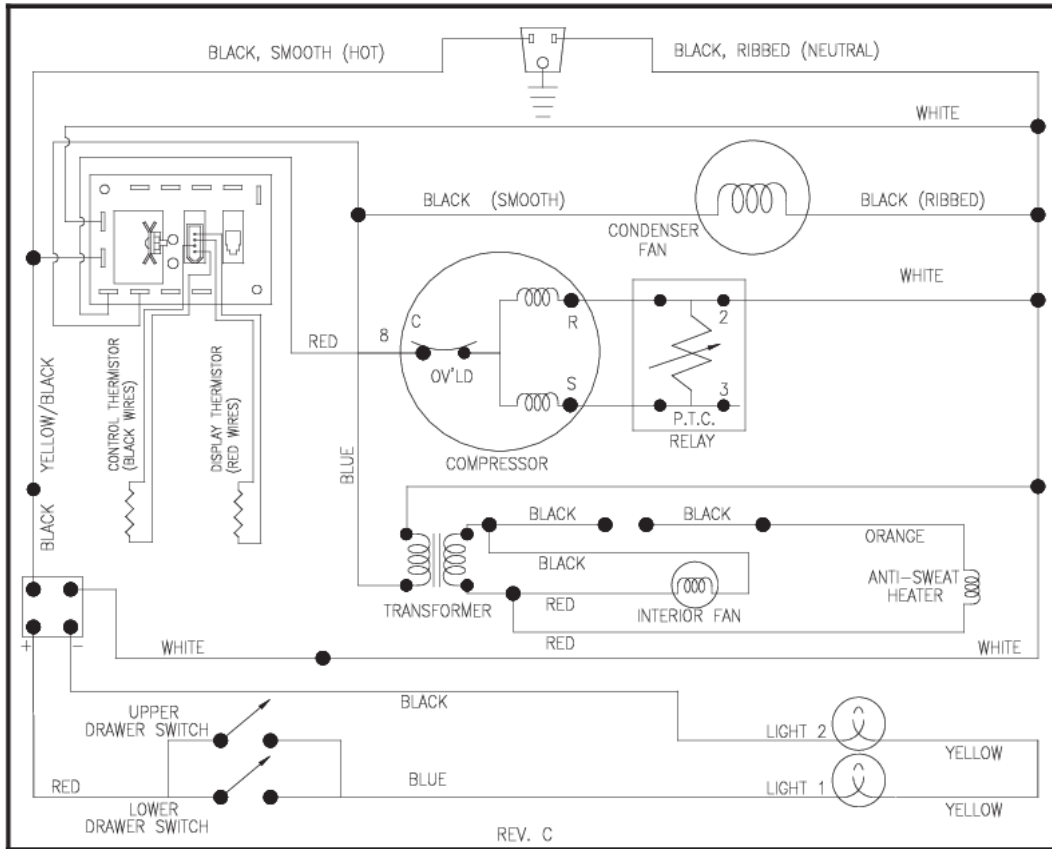

Item	Part No.	Name	Qty	Uom	NOTES
22	005832-000	SUCTION ACCUMULATOR - 42242051	1	EA	
23	PW300139	SOLENOID COIL (VUIM150) 42241490 NLA	1	EA	
24	PW200029	SCREW	2	EA	NO LONGER AVAILABLE
25	PW200029	SCREW	2	EA	NO LONGER AVAILABLE
26	005831-000	TERMINAL BLOCK BRACKET - 42242050	1	EA	
27	005840-000	TERMINAL BLOCK - 42242057	1	EA	

WIRING DIAGRAM