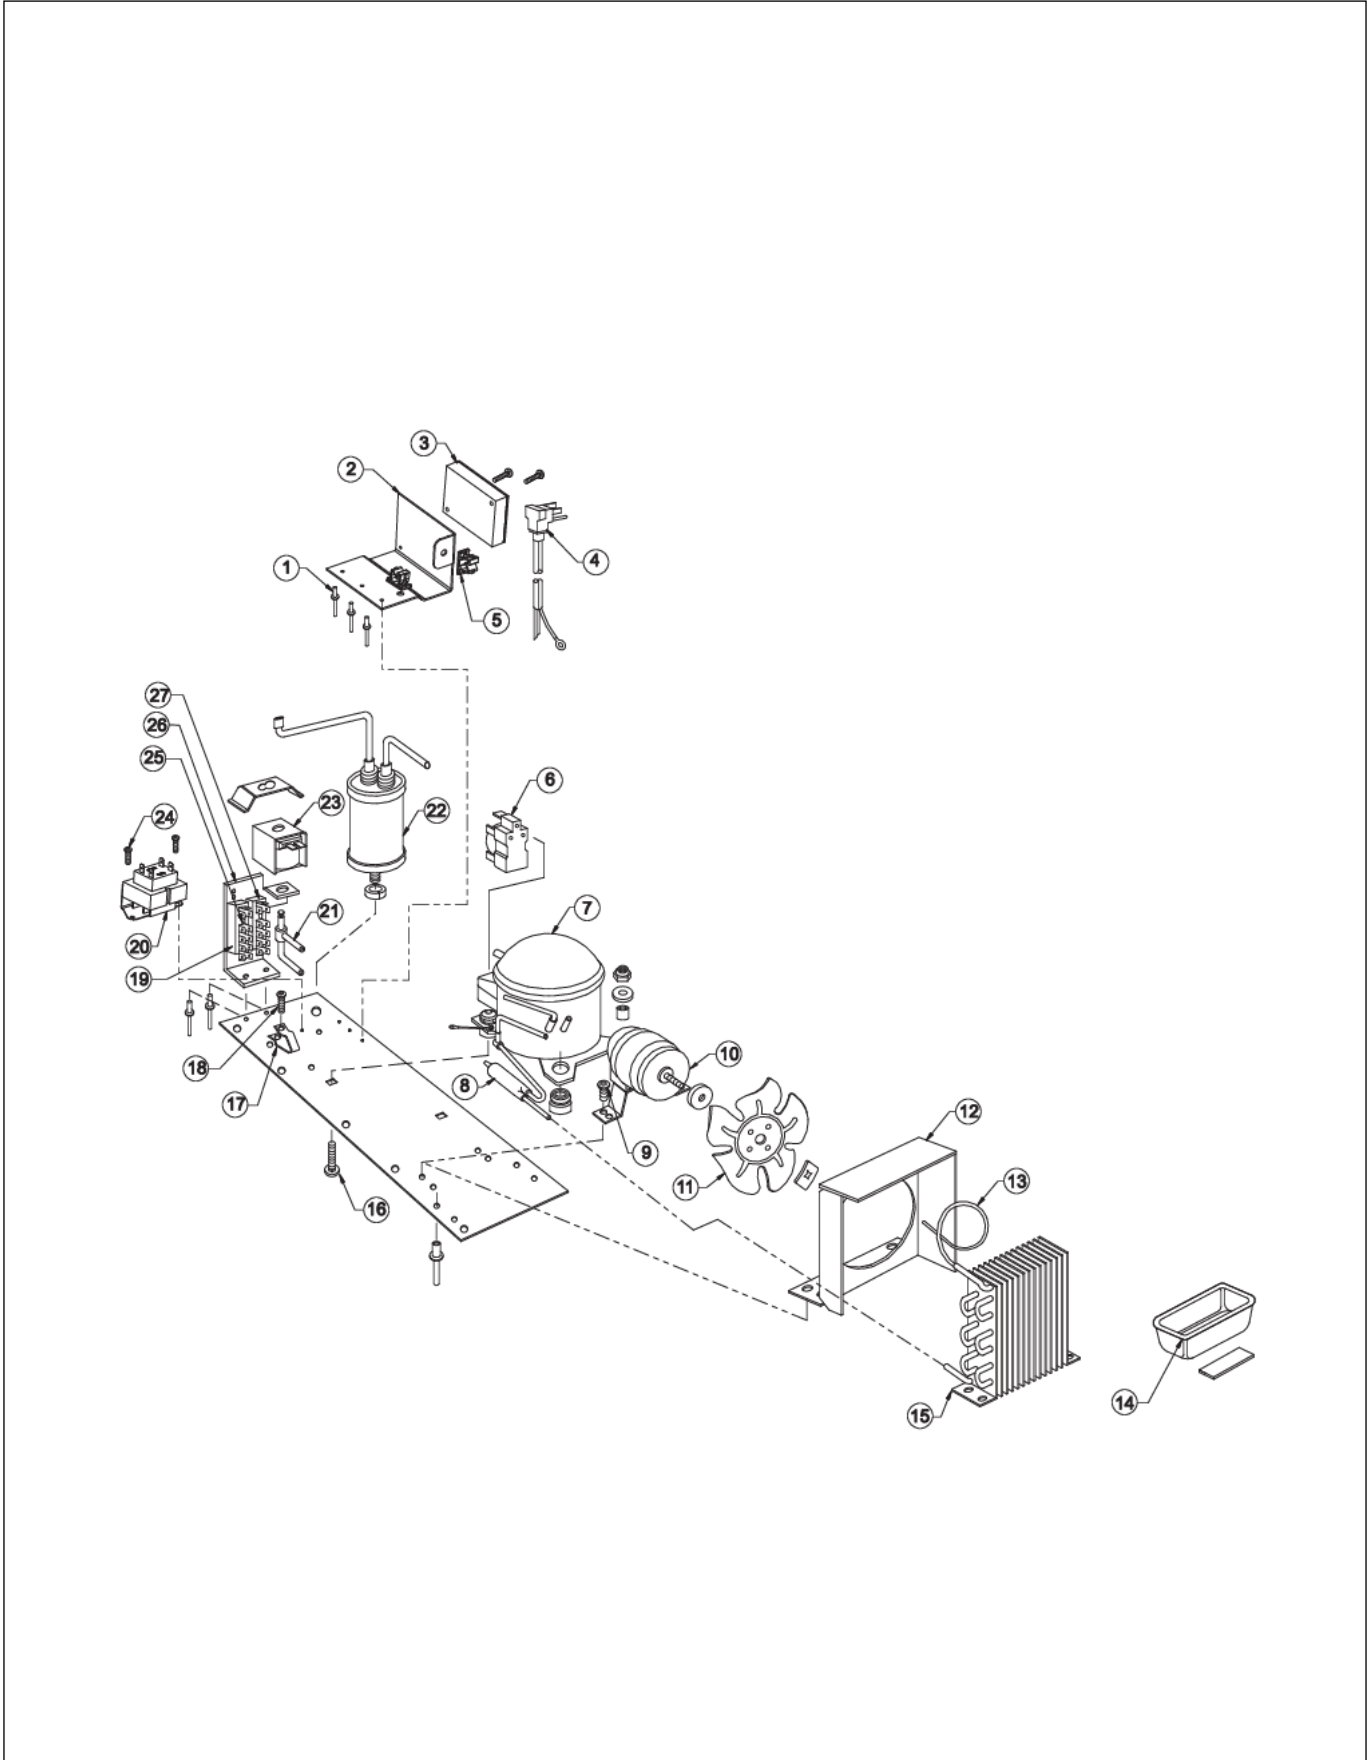

LOWER UNIT AREA

Item	Part No.	Name	Qty	Uom	NOTES
1	PW200019	POP RIVET	3	EA	Not available online / Call for pricing and availability
2	007639-000	AUTO DEFROST BRACKET - 41008218	1	EA	
3	007643-000	AUTO DEFROST CONTROL - 41008170	1	EA	
4	005835-000	POWER CORD - 42242054	1	EA	Not available online / Call for pricing and availability
5	007640-000	PLASTIC WIRE CLIP	2	EA	Not available online / Call for pricing and availability
6	PW300284	COMPRESSOR OVERLOAD (42244702)	1	EA	
7	007637-000	COMPRESSOR ASSEMBLY - 42245158	1	EA	
8	005829-000	DRIER - 42241492	1	EA	
9	PW200021	SCREW	4	EA	
10	PW300152	FAN MOTOR ASSY (VUIM150) 42244701	1	EA	
11	PW200037	FAN BLADE	1	EA	
12	PW210013	FAN SHROUD (VUWC140) 42241349	1	EA	NO LONGER AVAILABLE
13	007638-000	COPPER TUBING	1	EA	Not available online / Call for pricing and availability
14	PS100024	DRIP PAN W/FOAM TAPE (42241926)	1	EA	Not available online / Call for pricing and availability
15	005836-000	CONDENSER - 42242056	1	EA	
16	007633-000	CARRIAGE BOLT - 8205114	2	EA	
17	007634-000	POWER CORD CLAMP - 41006069	1	EA	
18	PW200031	SCREW HINGE MTG 42242605	1	EA	
19	PW240008	TERMINAL BLOCK VUWC140 42242407	1	EA	
20	PW300154	TRANSFORMER (VUIM150) 42242973	1	EA	
21	011138-000	HOT GAS VALVE	1	EA