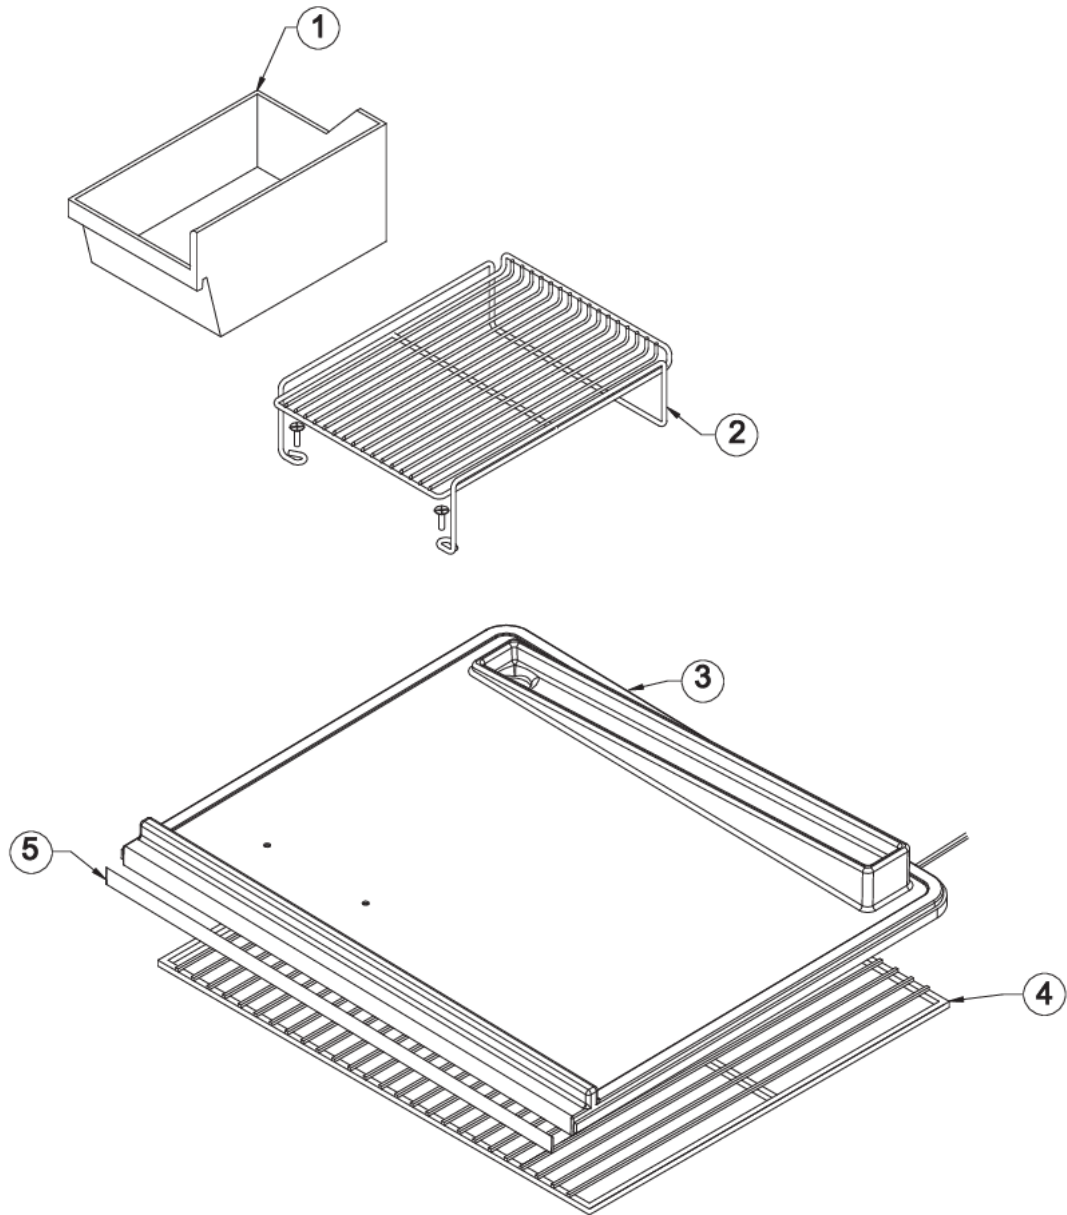

INTERIOR SHELVING

Item	Part No.	Name	Qty	Uom	NOTES
1	007617-000	ICE BUCKET CLEAR - 42245154	1	EA	
2	007621-000	ICE BUCKET SHELF *WH - 42245149	1	EA	
3	007619-000	COMPLETE SEPARATOR ASSEMBLY - 42245150	1	EA	NO LONGER AVAILABLE, Not available online / Call for pricing and availability
4	005783-000	WIRE SHELF (42245881)	1	EA	
5	007630-000	SEPARATOR STRIP *SS - 42245592	1	EA