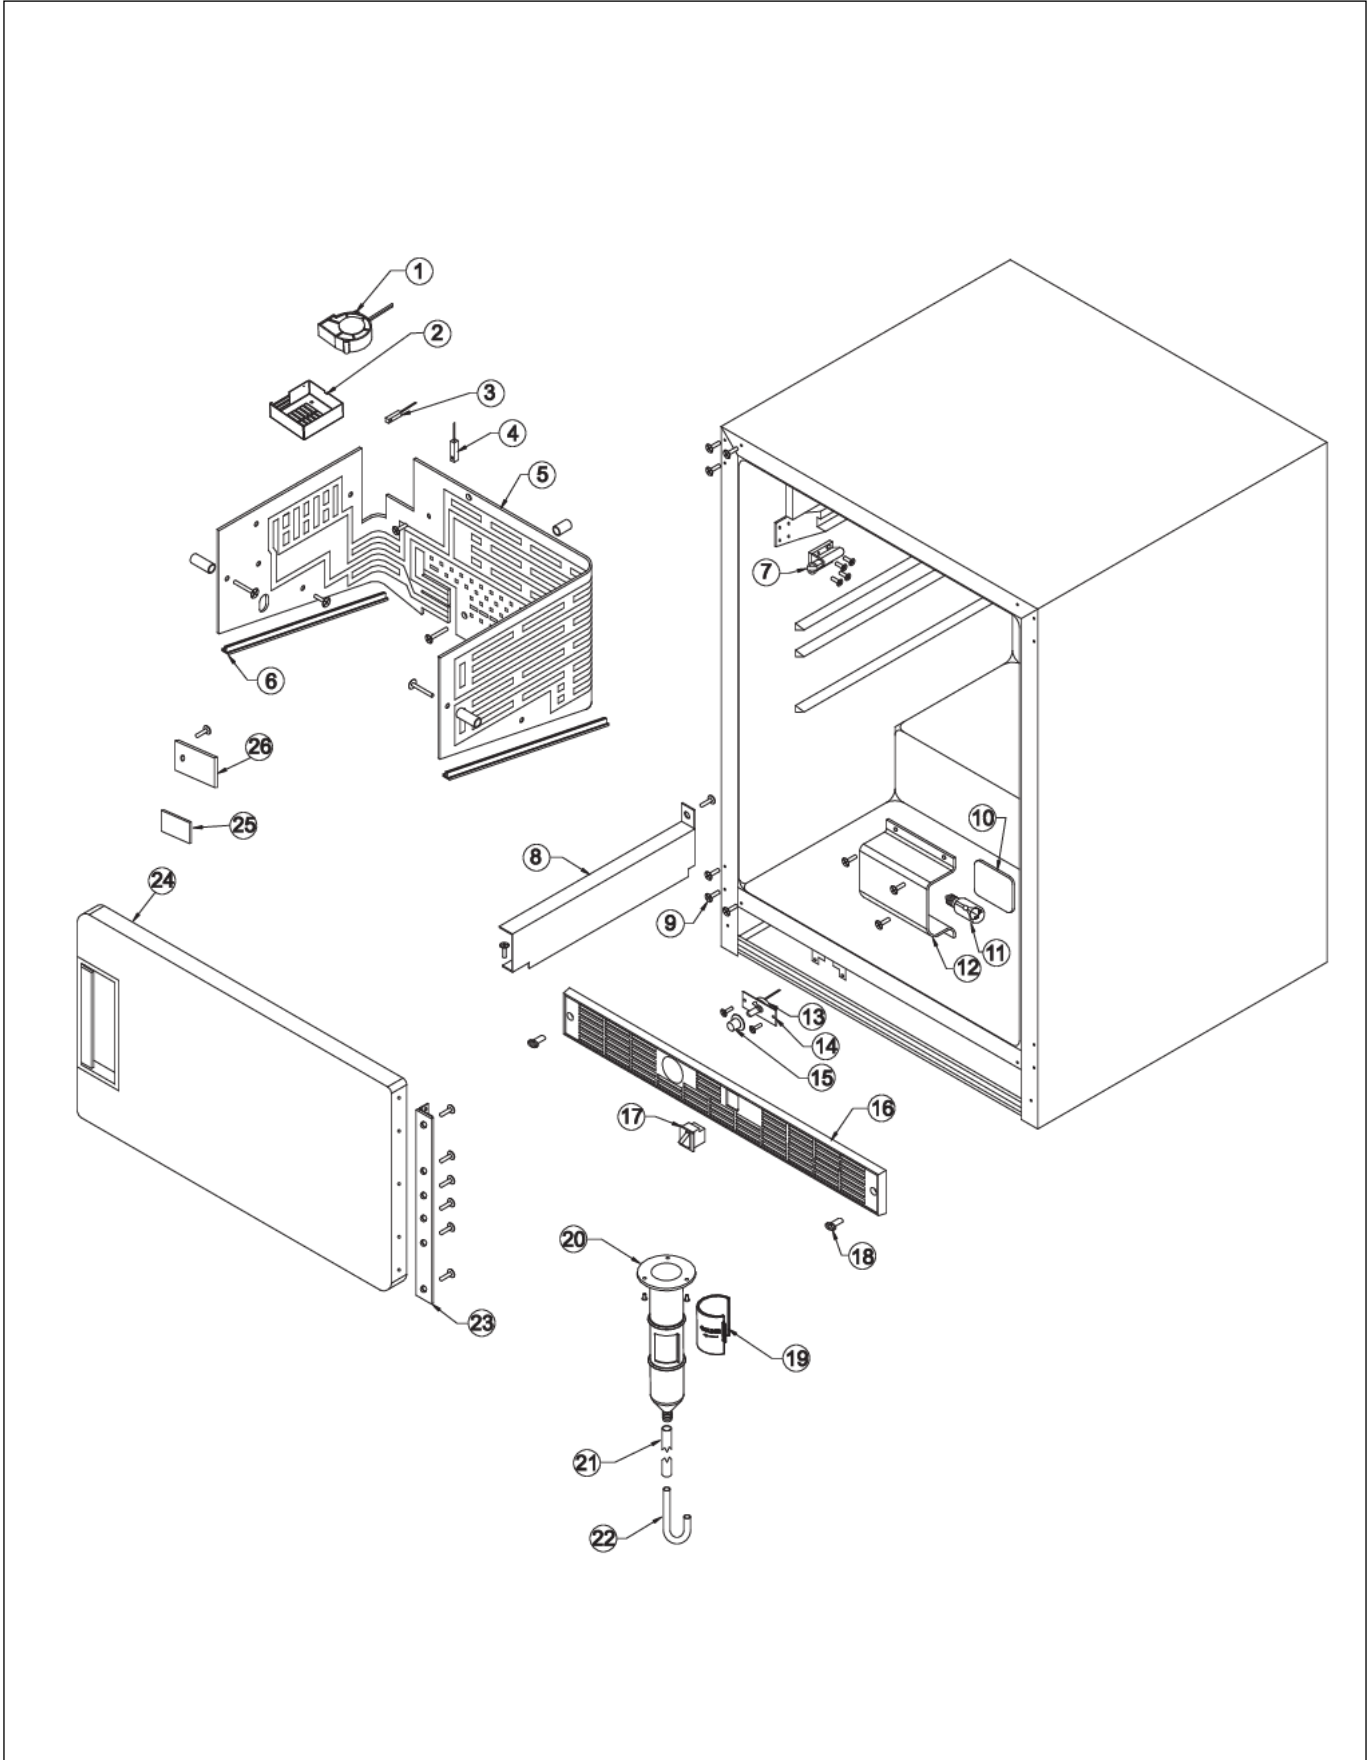

DURI140D

CABINET AREA	1
DESIGNER DOOR	2
EXTERIOR CABINET	3
ICEMAKER	4
INTERIOR SHELVING	5
LOWER UNIT AREA	6
WIRING DIAGRAM	7
Appendix A:Pages Index	A
Appendix B:Parts Index	B

CABINET AREA

Item	Part No.	Name	Qty	Uom	NOTES
1	007614-000	EVAPORATOR FAN - 42245142	1	EA	
2	007652-000	BLOWER GUARD ASSEMBLY- 42245143	1	EA	
3	005778-000	EVAPORATOR THERMISTOR (42245144) FEMALE CONNECTOR	1	EA	
4	PS100121	DEFROST THERMISTOR REF. DRAWER (42245145) MALE CONNECTOR	1	EA	
5	007627-000	EVAPORATOR ASSEMBLY - 42245146	1	EA	
6	005828-000	EVAPORATOR TRIM *WH* - 42241383	1	EA	Not available online / Call for pricing and availability
7	003477-000	FREEZER DOOR LATCH (42245877)	1	EA	
8	PW210052	FRONT SHROUD	1	EA	NO LONGER AVAILABLE, Not available online / Call for pricing and availability
9	004364-000	HOLE PLUGS	6	EA	Not available online / Call for pricing and availability
10	PW220001	LIGHT SHIELD (VUWC140)*42242070	1	EA	
11	PW240014	LIGHT BULB 15 WATT VUWC 2240004A	1	EA	
12	PW220002	LENS COVER,INTER. LGT(VUWC)42242035	1	EA	
13	022903-000	SSAC THERMOSTAT POTENTIOMETER	1	EA	
14	007629-000	THERMOSTAT BRACKET *BK - 42245087	1	EA	Not available online / Call for pricing and availability
15	PW230004	THERMOSTAT KNOB (VUWC140)*42241950	1	EA	
16	PW210003	GRILLE, (VUWC140) * 42242485	1	EA	
17	PW230012	LIGHT SWITCH, PLUNGER *BK* 42242915	1	EA	
18	PW200003	SCREW 42242847 (PKG 20)	2	EA	
19	007620-000	TEMPERTURE ADJUSTMENT COLLAR - 42245152	1	EA	

DESIGNER DOOR

Item	Part No.	Name	Qty	Uom	NOTES
1	007658-000	DES DOOR ASSEMBLY W/HINGE & STRIKER PLATE - RH - 42246124	1	EA	
2	007659-000	DES DOOR ASSEMBLY W/HINGE & STRIKER PLATE - LH - 42246125	1	EA	
3	PW230048	GASKET (42243748)	1	EA	
4	PS100057	DES COMPLETE DOOR HANDLE 142 WC (42243785)	1	EA	NO LONGER AVAILABLE, Not available online / Call for pricing and availability
5	PW200004	SCREW LENS COVER 42243354	1	EA	
6	PW220003	STRIKER PLATE (VUWC140)*42242483	1	EA	