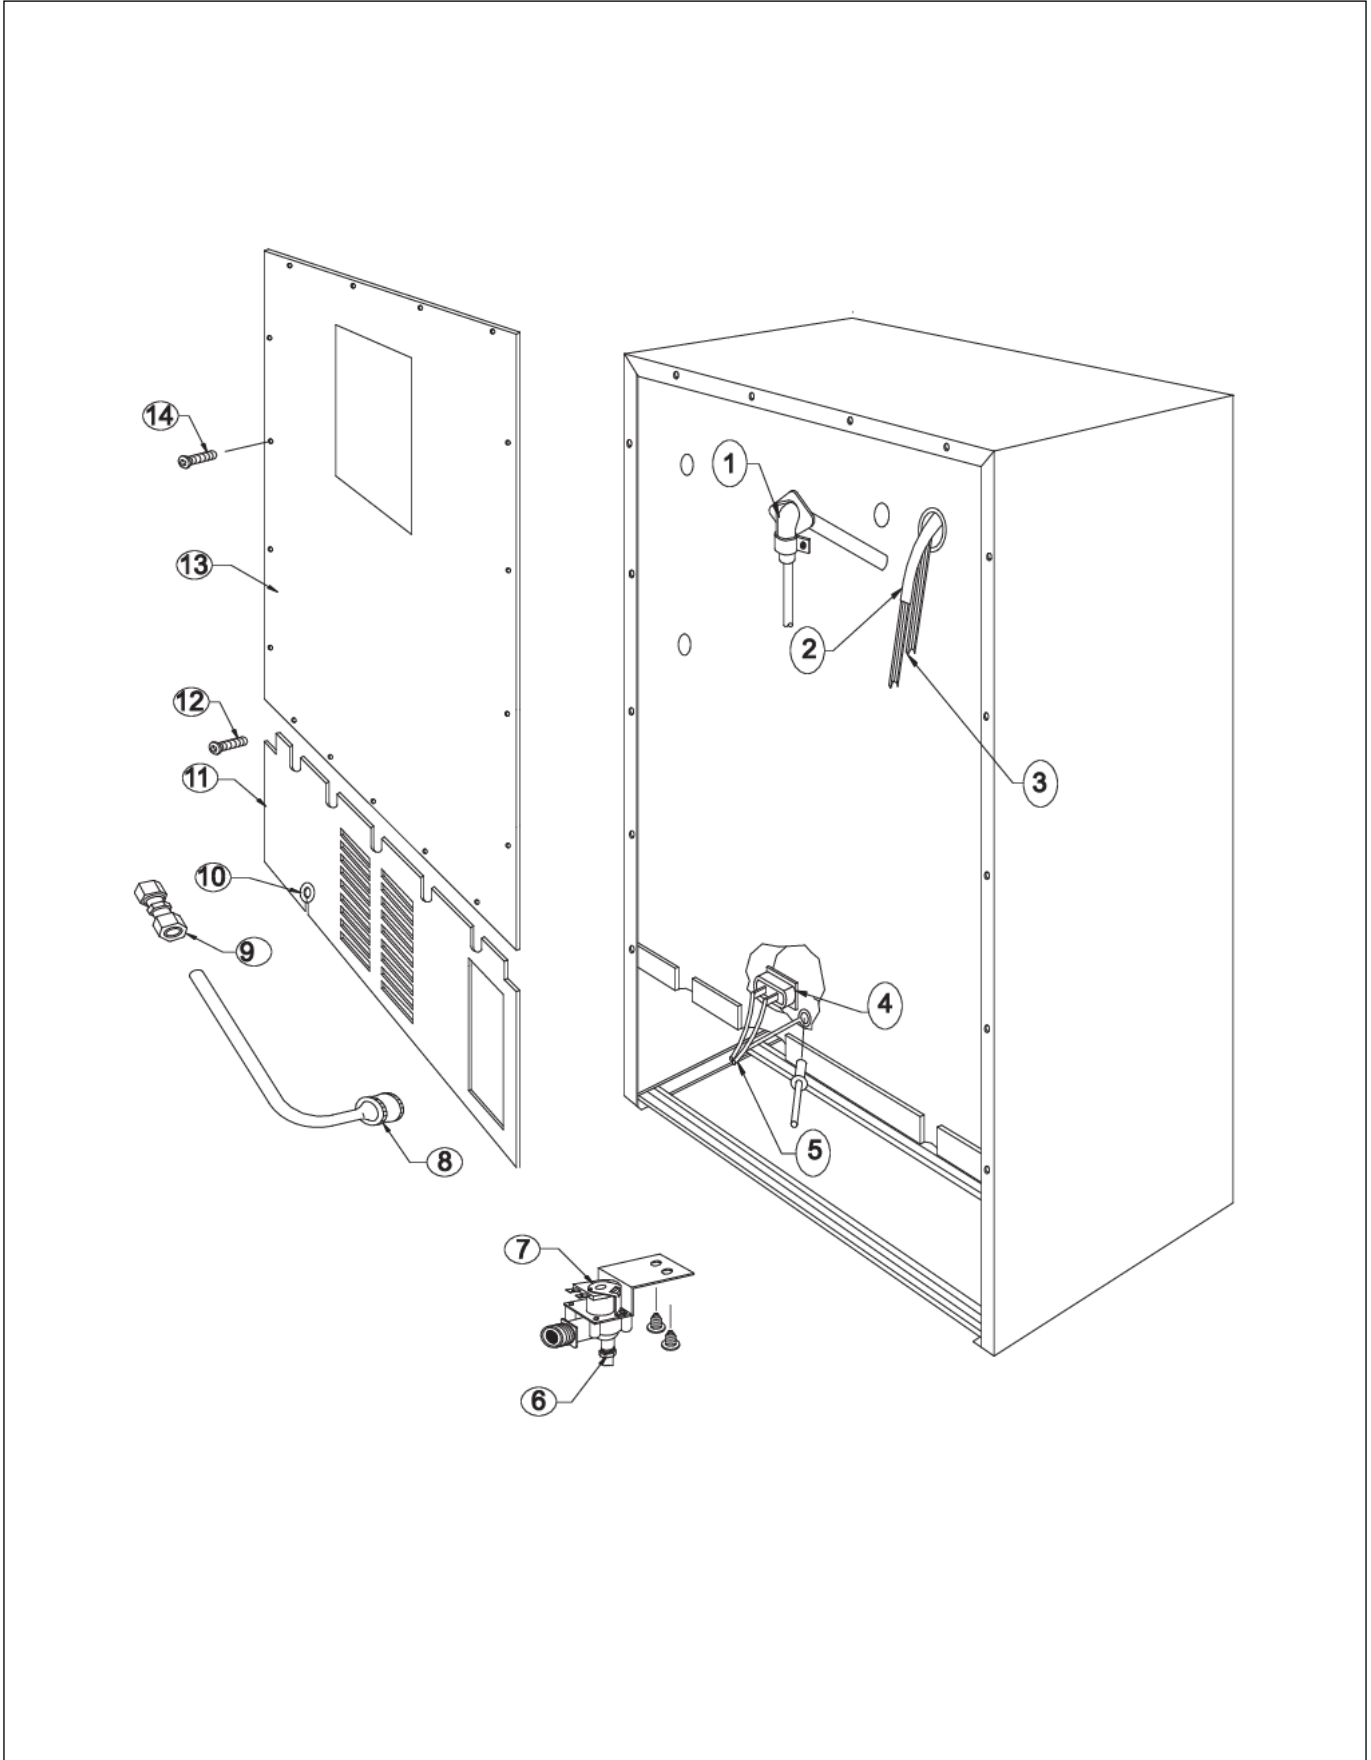

EXTERIOR CABINET

Item	Part No.	Name	Qty	Uom	NOTES
1	005834-000	WATER FILL TUBE - 42242053	1	EA	
2	005846-000	WIRING HARNESS I/M - 42242058	1	EA	Not available online / Call for pricing and availability
3	007650-000	THERMISTOR HARNESS EXTENTION - 42245161	1	EA	
4	005833-000	INTERIOR LAMP SOCKET - 42242052	1	EA	
5	007635-000	ADHESIVE TAPE - 41003698	1	EA	Not available online / Call for pricing and availability
6	005851-000	LIGHT HARNESS W/RIVETS - 42243349	1	EA	Not available online / Call for pricing and availability
7	007646-000	FERRULE NUT - 41002002	1	EA	
8	005849-000	WATER VALVE W/SCREWS - 42242123	1	EA	
9	005847-000	WATER FILL ADAPTER - 42242060	1	EA	
10	007645-000	BRASS UNION - 41004671	1	EA	
11	007644-000	GROMMET - 41002241	1	EA	Not available online / Call for pricing and availability
12	005830-000	BOTTOM BACK SHROUD - 42242049	1	EA	
13	PW200010	SCREW, LENS COVER (QTY OF 2)	5	EA	
14	PW210010	CABINET BACK (VUWC140) * 42241648	1	EA	NO LONGER AVAILABLE
15	PW200010	SCREW, LENS COVER (QTY OF 2)	12	EA