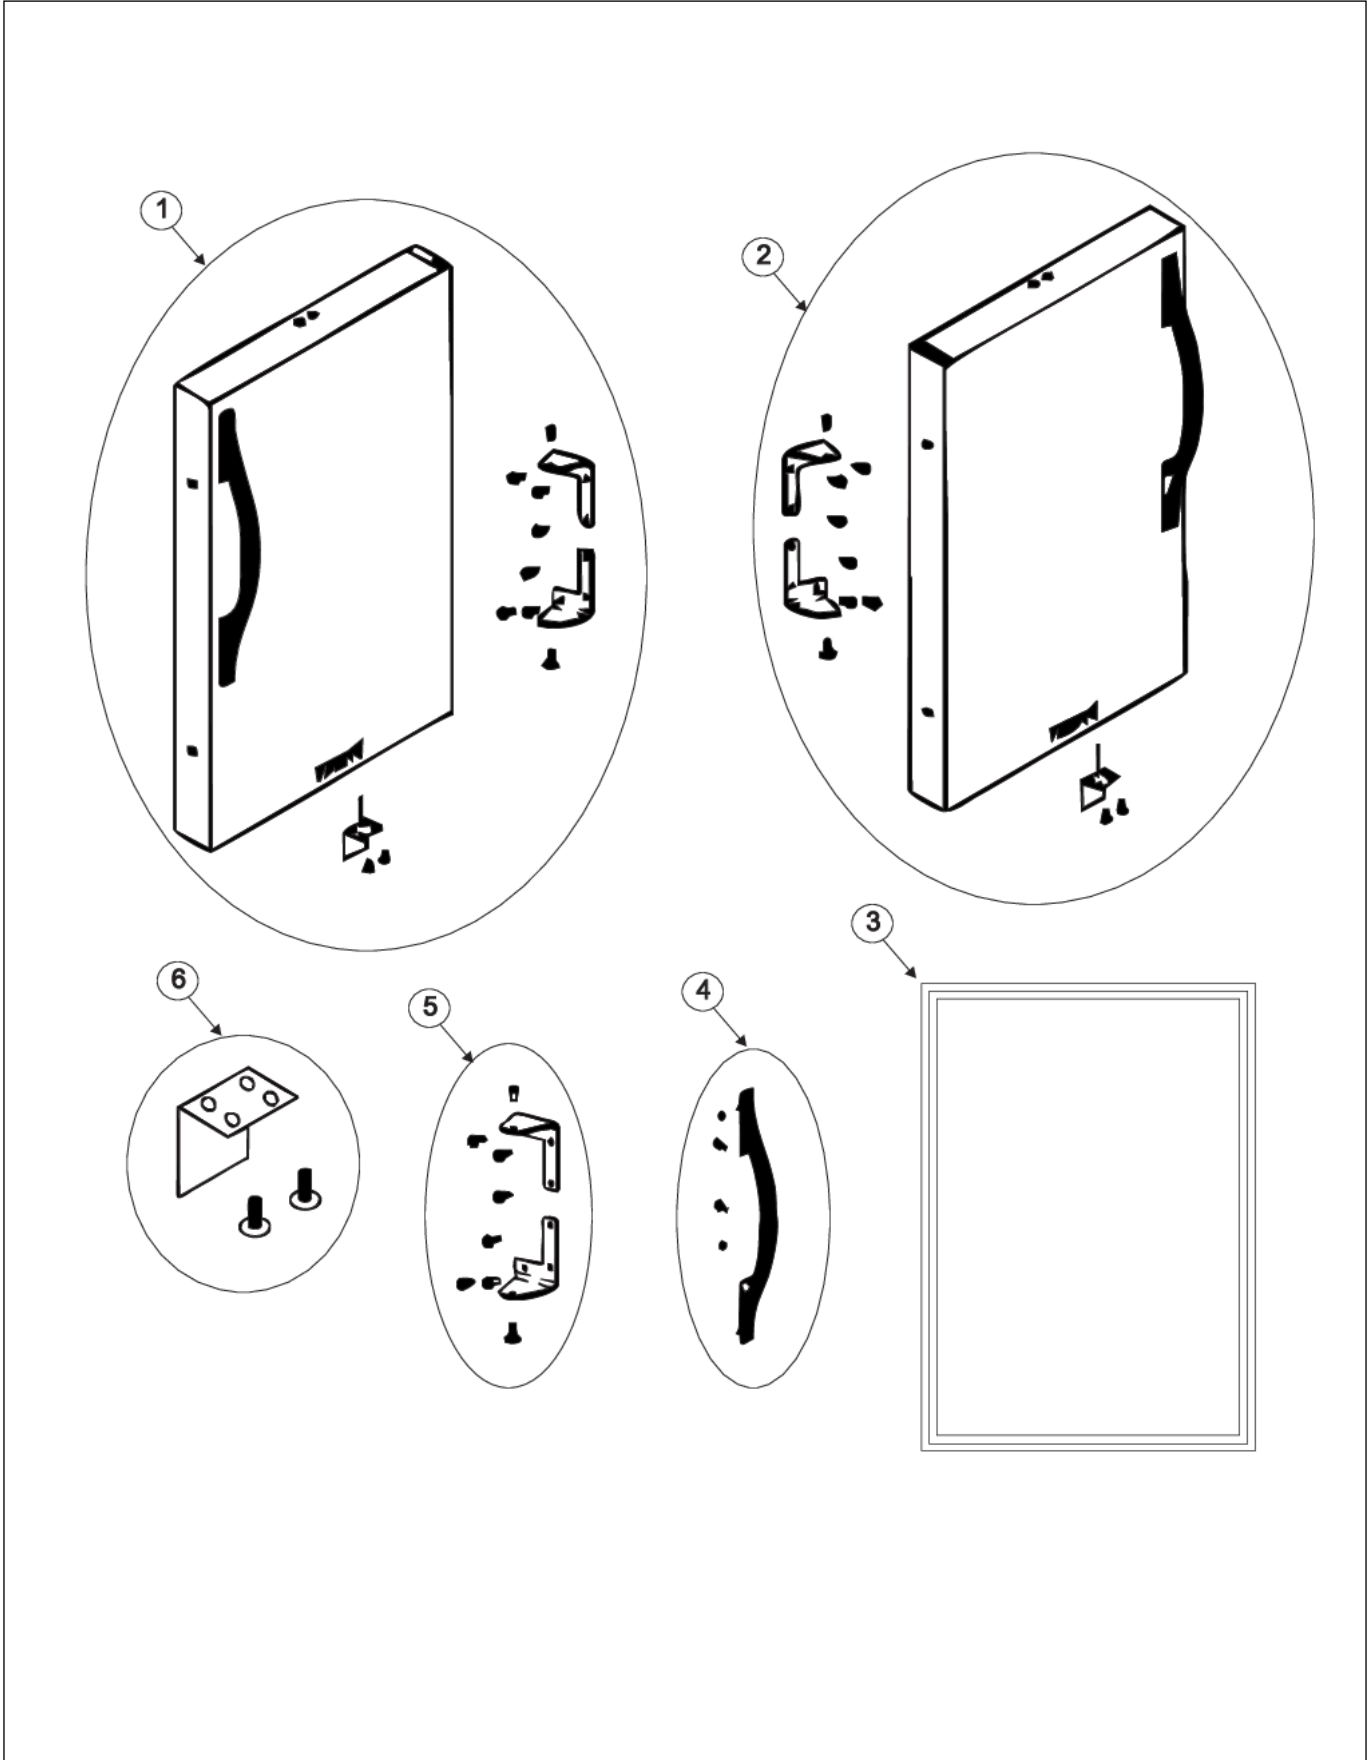

Item	Part No.	Name	Qty	Uom	NOTES
20	007618-000	DRAIN FUNNEL - 42245153	1	EA	Not available online / Call for pricing and availability
21	PW220009	DRAIN TUBE J-TRAP (42242901)	1	EA	
22	PS100077	J TRAP 142 WC	1	EA	
23	005233-000	FREEZER DOOR HINGE W/SCREWS - 42245156	1	EA	
24	004467-000	FREEZER DOOR (42245595)	1	EA	
25	007635-000	ADHESIVE TAPE - 41003698	1	EA	Not available online / Call for pricing and availability
26	007636-000	MAGNETIC STRICKER - 41003679	1	EA	

DESIGNER DOOR

Item	Part No.	Name	Qty	Uom	NOTES
1	007658-000	DES DOOR ASSEMBLY W/HINGE & STRIKER PLATE - RH - 42246124	1	EA	
2	007659-000	DES DOOR ASSEMBLY W/HINGE & STRIKER PLATE - LH - 42246125	1	EA	
3	PW230048	GASKET (42243748)	1	EA	
4	PS100057	DES COMPLETE DOOR HANDLE 142 WC (42243785)	1	EA	NO LONGER AVAILABLE, Not available online / Call for pricing and availability
5	PW200004	SCREW LENS COVER 42243354	1	EA	
6	PW220003	STRIKER PLATE (VUWC140)*42242483	1	EA	