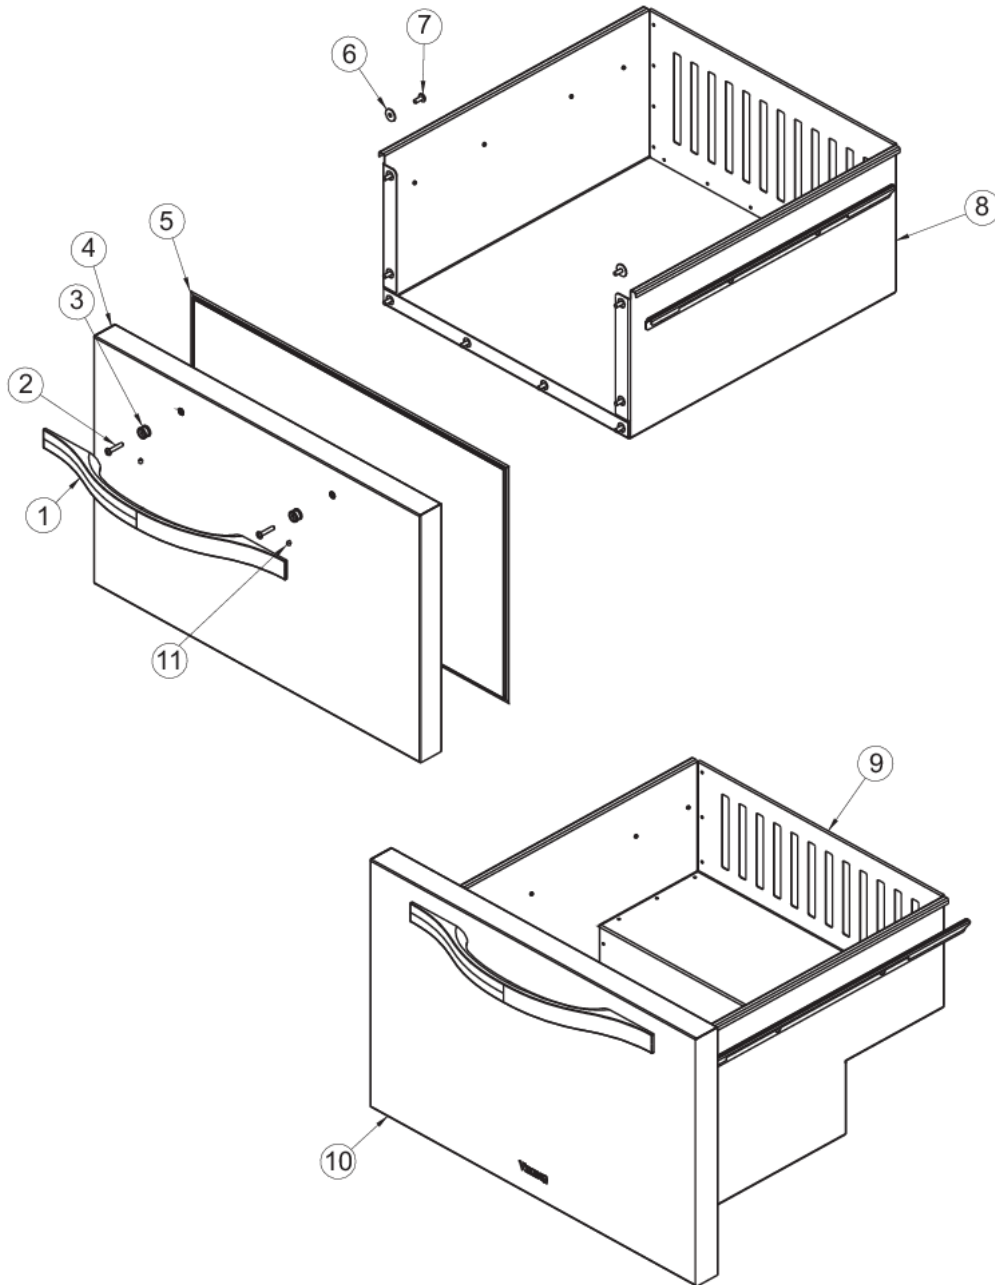

DES DRAWER

Item	Part No.	Name	Qty	Uom	NOTES
1	010081-000	SUBS TO 022188-000 - DES DOOR HANDLE - SS	2	EA	
2	009643-000	SCREW	4	EA	
3	010080-000	SUBS TO 022189-000 - STAND- OFF STUD - DESIGNER	2	EA	
4	010082-000	TOP DRAWER FRONT - SS	1	EA	Not available online / Call for pricing and availability
5	PS100095	DOOR GASKER - BK	2	EA	
6	009636-000	WASHER - SS	18	EA	Not available online / Call for pricing and availability
7	009635-000	SCREW - SS	18	EA	Not available online / Call for pricing and availability
8	PS100100	TOP DRAWER - SS	1	EA	NO LONGER AVAILABLE, Not available online / Call for pricing and availability
9	PS100101	BOTTOM DRAWER - SS	1	EA	
10	010083-000	BTM DRAWER FRONT - SS	1	EA	
11	009644-000	SET SCREW	4	EA	
NI	009866-000	DESIGNER HANDLE ASSEMBLY	1	EA	
Not Shown	NOTE	(INCLUDES ITEMS 1, 2, & 11)		EA	
NI	009865-000	DESIGNER STANDOFF ASSEMBLY	1	EA	
Not Shown	NOTE	(INCLUDES ITEMS 2, 3, & 11)		EA