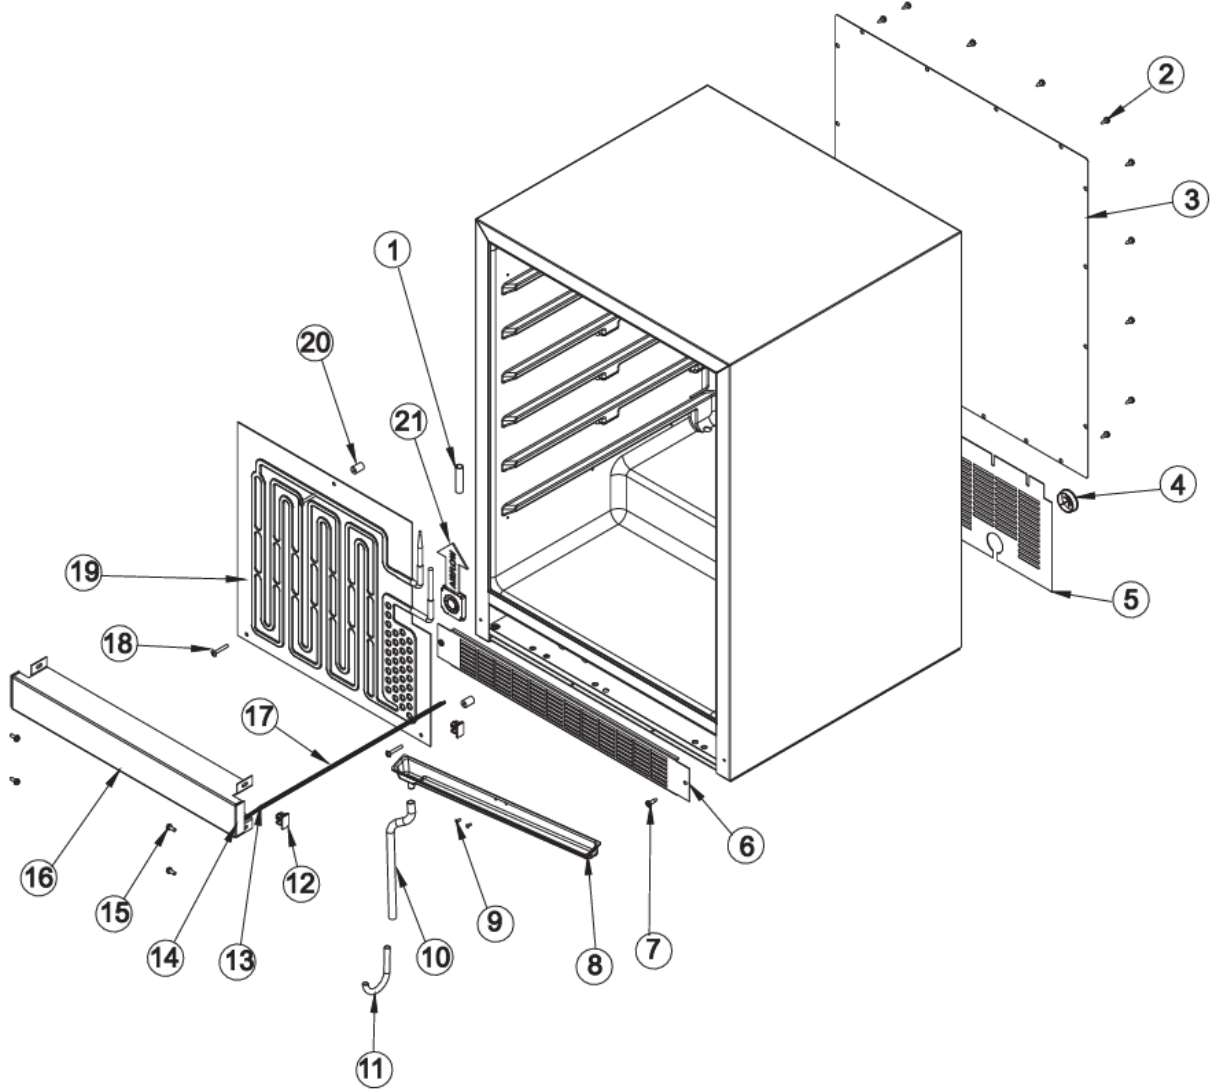

DURD144D

CABINET AREA	1
CONTROL AREA	2
DES DRAWER	3
INTERIOR PANEL	4
LOWER UNIT AREA	5
Appendix A:Pages Index	A
Appendix B:Parts Index	B

CABINET AREA

Item	Part No.	Name	Qty	Uom	NOTES
1	009754-000	CAP - WH	2	EA	Not available online / Call for pricing and availability
2	009924-000	WASHER HD SCREW - ZN	17	EA	
3	009926-000	BACK PANEL SERV ASM	1	EA	Not available online / Call for pricing and availability
4	009487-000	BUSHING	1	EA	
5	010073-000	SUBS TO 009488-000 - BACK SHROUD - GS	1	EA	
6	PS100115	LOUVERED GRILLE SERV ASM - BK	1	EA	
7	009489-000	#12 X 3/4 TYPE AB PHILLIPS SCREW, BLACK	2	EA	
8	PS100114	DRIP TRAY SERV ASM - WH	1	EA	
9	PW200019	POP RIVET	2	EA	Not available online / Call for pricing and availability
10	PW240035	DRAIN TUBE 41005383	1	EA	
11	PS100077	J TRAP 142 WC	1	EA	
12	007640-000	PLASTIC WIRE CLIP	8	EA	Not available online / Call for pricing and availability
13	009751-000	CROSS PIECE HEATER	1	EA	Not available online / Call for pricing and availability
14	009752-000	CROSS PIECE SEAL - BK	2	EA	Not available online / Call for pricing and availability
15	010074-000	SCREW - BK	4	EA	Not available online / Call for pricing and availability
16	010075-000	CROSS PIECE ASM - BK	1	EA	Not available online / Call for pricing and availability
17	009750-000	CROSS PIECE LIGHT HARNESS	1	EA	Not available online / Call for pricing and availability

CONTROL AREA

Item	Part No.	Name	Qty	Uom	NOTES
1	009840-000	LONG SWITCH HARNESS	1	EA	
2	009855-000	SHORT SWITCH HARNESS	1	EA	
3	009853-000	SCREW - SS	2	EA	Not available online / Call for pricing and availability
4	009486-000	#10 EXTERNAL TOOTH STAR WASHER, SS	2	EA	Not available online / Call for pricing and availability
5	009484-000	DISPLAY TEMPERATURE THERMISTOR	1	EA	
6	009483-000	EVAPORATOR TEMPERATURE THERMISTOR	1	EA	
7	PS100108	LED LIGHT HARNESS	1	EA	
8	PS100110	LED LIGHTS	1	EA	
9	009611-000	DISPLAY ASSEMBLY	1	EA	