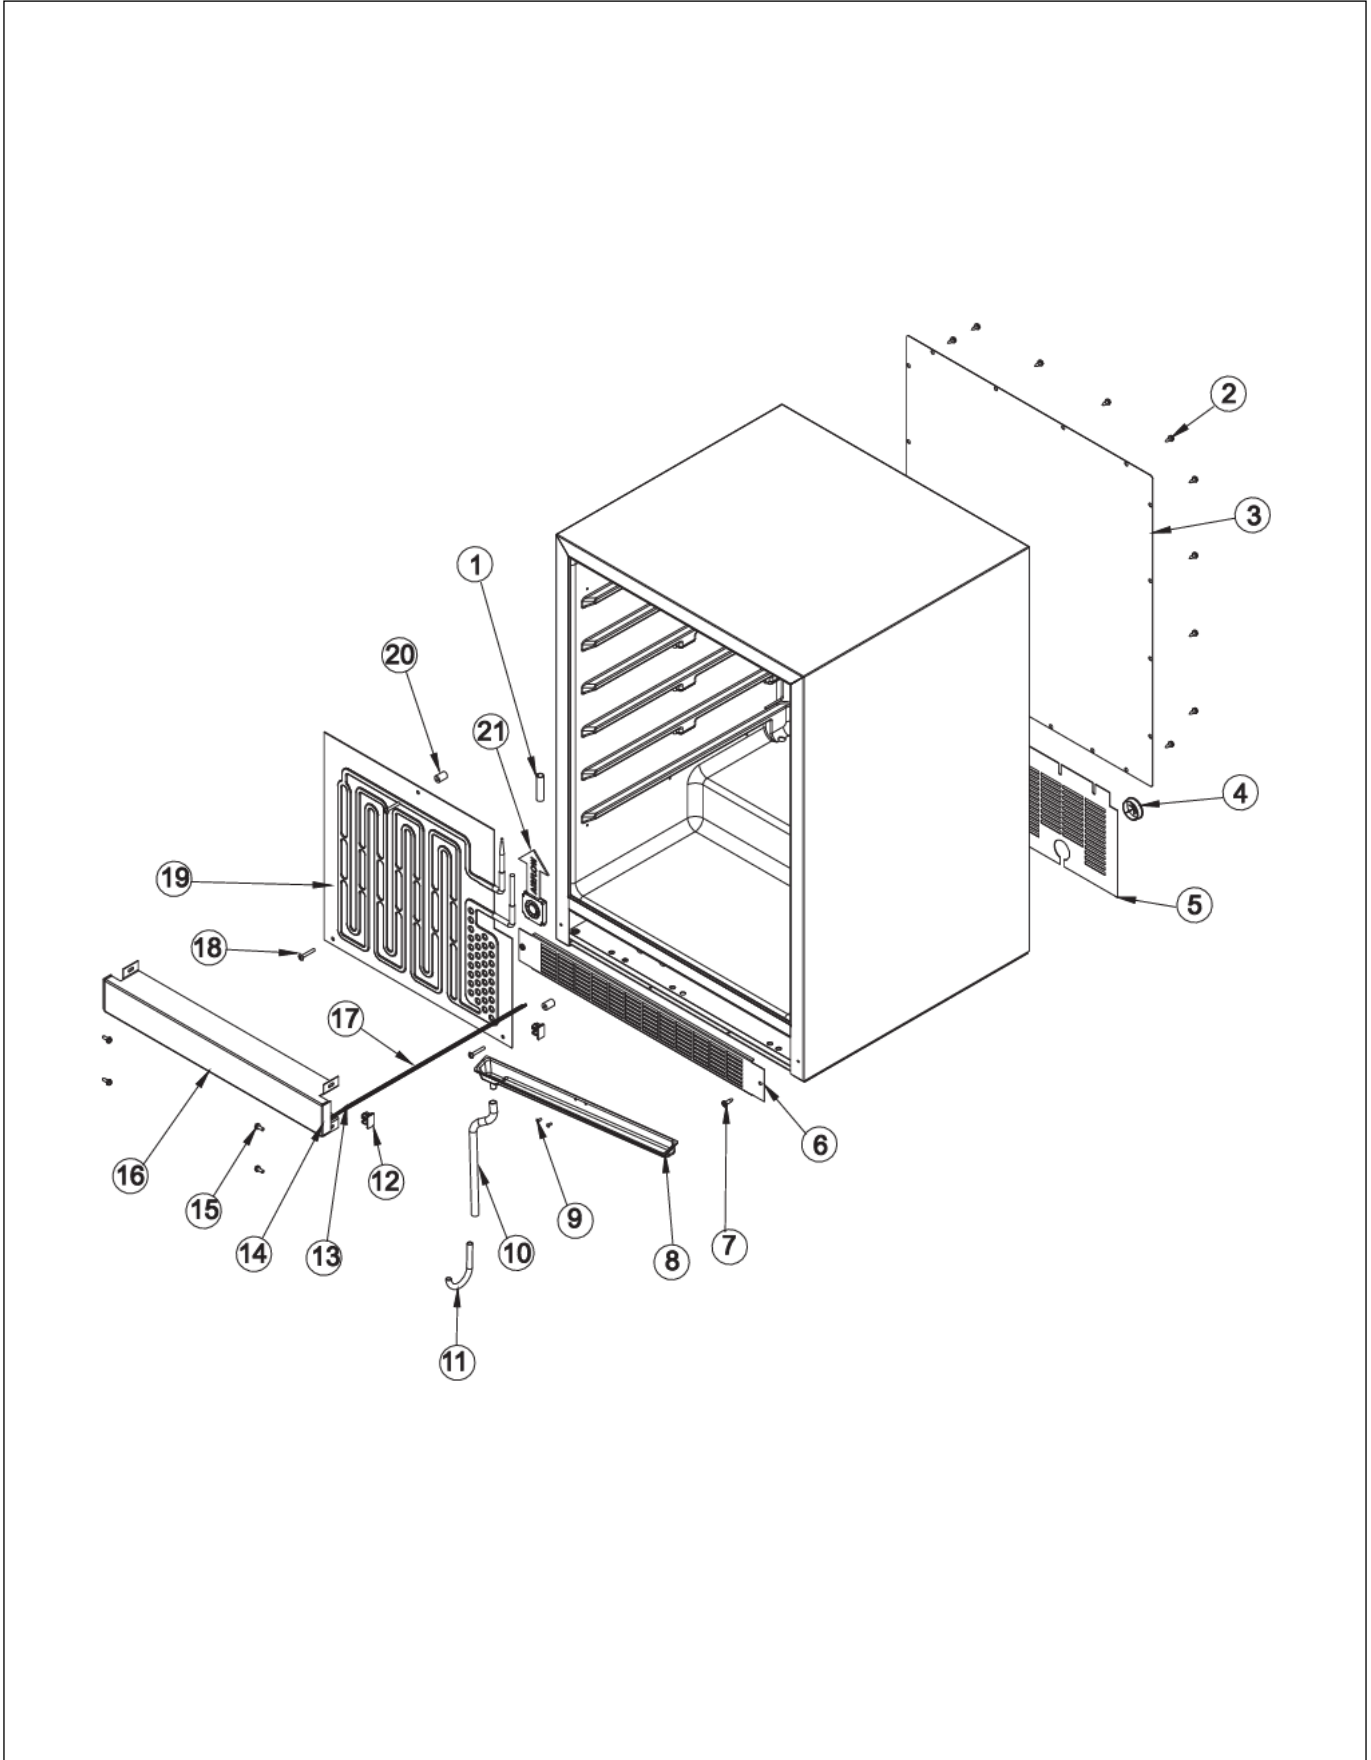

DURD144D

CABINET AREA	1
CONTROL AREA	2
DES DRAWER	3
INTERIOR PANEL	4
LOWER UNIT AREA	5
Appendix A:Pages Index	A
Appendix B:Parts Index	B

CABINET AREA

Item	Part No.	Name	Qty	Uom	NOTES
1	009754-000	CAP - WH	2	EA	Not available online / Call for pricing and availability
2	009924-000	WASHER HD SCREW - ZN	17	EA	
3	009926-000	BACK PANEL SERV ASM	1	EA	Not available online / Call for pricing and availability
4	009487-000	BUSHING	1	EA	
5	010073-000	SUBS TO 009488-000 - BACK SHROUD - GS	1	EA	
6	PS100115	LOUVERED GRILLE SERV ASM - BK	1	EA	
7	009489-000	#12 X 3/4 TYPE AB PHILLIPS SCREW, BLACK	2	EA	
8	PS100114	DRIP TRAY SERV ASM - WH	1	EA	
9	PW200019	POP RIVET	2	EA	Not available online / Call for pricing and availability
10	PW240035	DRAIN TUBE 41005383	1	EA	
11	PS100077	J TRAP 142 WC	1	EA	
12	007640-000	PLASTIC WIRE CLIP	8	EA	Not available online / Call for pricing and availability
13	009751-000	CROSS PIECE HEATER	1	EA	Not available online / Call for pricing and availability
14	009752-000	CROSS PIECE SEAL - BK	2	EA	Not available online / Call for pricing and availability
15	010074-000	SCREW - BK	4	EA	Not available online / Call for pricing and availability
16	010075-000	CROSS PIECE ASM - BK	1	EA	Not available online / Call for pricing and availability
17	009750-000	CROSS PIECE LIGHT HARNESS	1	EA	Not available online / Call for pricing and availability

CONTROL AREA

Item	Part No.	Name	Qty	Uom	NOTES
1	009840-000	LONG SWITCH HARNESS	1	EA	
2	009855-000	SHORT SWITCH HARNESS	1	EA	
3	009853-000	SCREW - SS	2	EA	Not available online / Call for pricing and availability
4	009486-000	#10 EXTERNAL TOOTH STAR WASHER, SS	2	EA	Not available online / Call for pricing and availability
5	009484-000	DISPLAY TEMPERATURE THERMISTOR	1	EA	
6	009483-000	EVAPORATOR TEMPERATURE THERMISTOR	1	EA	
7	PS100108	LED LIGHT HARNESS	1	EA	
8	PS100110	LED LIGHTS	1	EA	
9	009611-000	DISPLAY ASSEMBLY	1	EA	