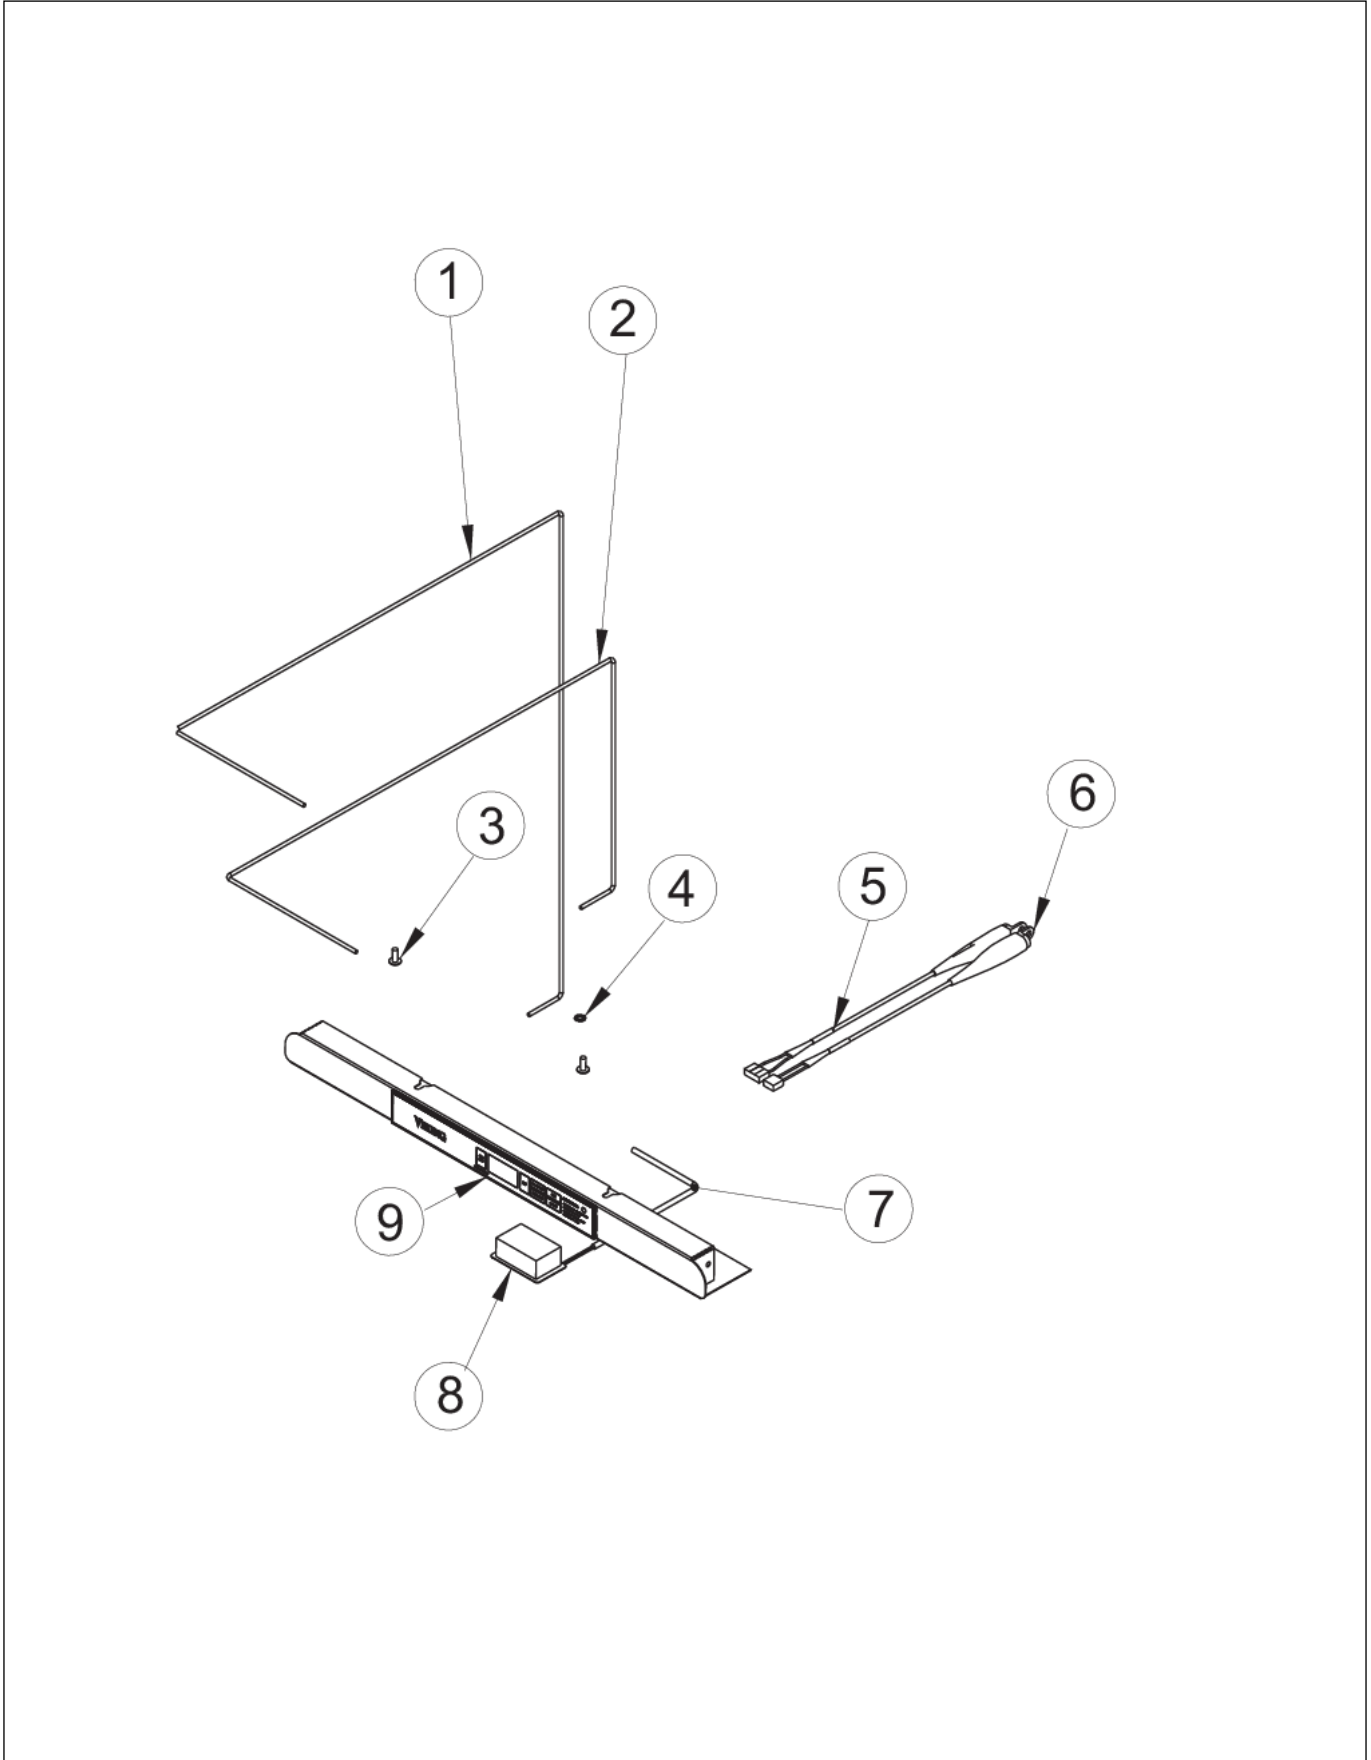

DURD144D

CABINET AREA	1
CONTROL AREA	2
DES DRAWER	3
INTERIOR PANEL	4
LOWER UNIT AREA	5
Appendix A:Pages Index	A
Appendix B:Parts Index	B

CABINET AREA

Item	Part No.	Name	Qty	Uom	NOTES
1	009754-000	CAP - WH	2	EA	Not available online / Call for pricing and availability
2	009924-000	WASHER HD SCREW - ZN	17	EA	
3	009926-000	BACK PANEL SERV ASM	1	EA	Not available online / Call for pricing and availability
4	009487-000	BUSHING	1	EA	
5	010073-000	SUBS TO 009488-000 - BACK SHROUD - GS	1	EA	
6	PS100115	LOUVERED GRILLE SERV ASM - BK	1	EA	
7	009489-000	#12 X 3/4 TYPE AB PHILLIPS SCREW, BLACK	2	EA	
8	PS100114	DRIP TRAY SERV ASM - WH	1	EA	
9	PW200019	POP RIVET	2	EA	Not available online / Call for pricing and availability
10	PW240035	DRAIN TUBE 41005383	1	EA	
11	PS100077	J TRAP 142 WC	1	EA	
12	007640-000	PLASTIC WIRE CLIP	8	EA	Not available online / Call for pricing and availability
13	009751-000	CROSS PIECE HEATER	1	EA	Not available online / Call for pricing and availability
14	009752-000	CROSS PIECE SEAL - BK	2	EA	Not available online / Call for pricing and availability
15	010074-000	SCREW - BK	4	EA	Not available online / Call for pricing and availability
16	010075-000	CROSS PIECE ASM - BK	1	EA	Not available online / Call for pricing and availability
17	009750-000	CROSS PIECE LIGHT HARNESS	1	EA	Not available online / Call for pricing and availability

CONTROL AREA

Item	Part No.	Name	Qty	Uom	NOTES
1	009840-000	LONG SWITCH HARNESS	1	EA	
2	009855-000	SHORT SWITCH HARNESS	1	EA	
3	009853-000	SCREW - SS	2	EA	Not available online / Call for pricing and availability
4	009486-000	#10 EXTERNAL TOOTH STAR WASHER, SS	2	EA	Not available online / Call for pricing and availability
5	009484-000	DISPLAY TEMPERATURE THERMISTOR	1	EA	
6	009483-000	EVAPORATOR TEMPERATURE THERMISTOR	1	EA	
7	PS100108	LED LIGHT HARNESS	1	EA	
8	PS100110	LED LIGHTS	1	EA	
9	009611-000	DISPLAY ASSEMBLY	1	EA	