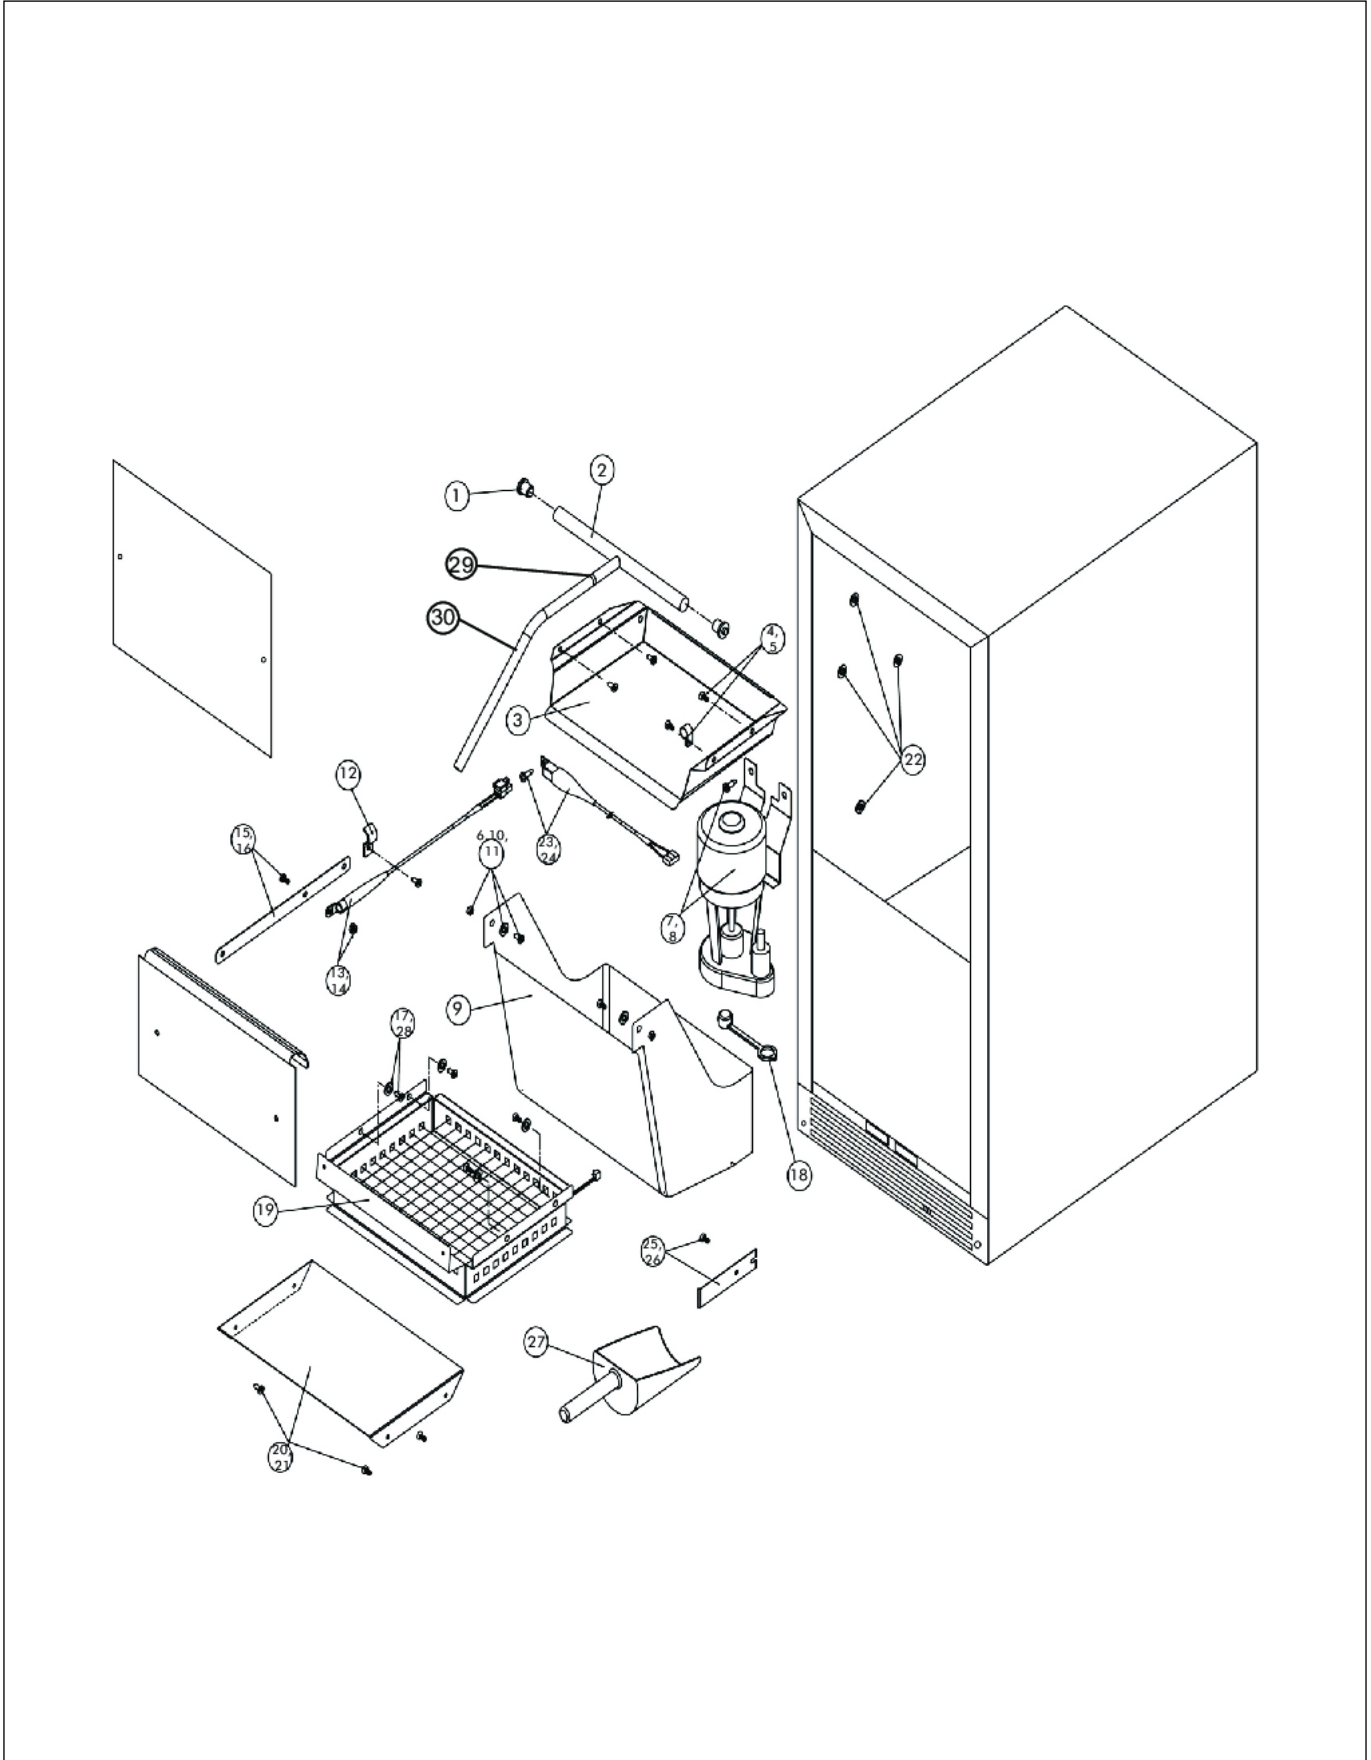

INTERIOR

Item	Part No.	Name	Qty	Uom	NOTES
1	017609-000	DISTRIBUTOR TUBE END	2	EA	Not available online / Call for pricing and availability
2	017610-000	DISTRIBUTOR TUBE	1	EA	Not available online / Call for pricing and availability
3	017611-000	EVAPORATOR ASSEMBLY, WHITE	1	EA	
4	017612-000	SCREW, #10-32 X1 TRUSS HEAD MACHINE, SS	4	EA	
5	017613-000	P-CLAMP	1	EA	Not available online / Call for pricing and availability
6	017614-000	PLASTIC WASHER, WHITE	2	EA	Not available online / Call for pricing and availability
7	017612-000	SCREW, #10-32 X1 TRUSS HEAD MACHINE, SS	2	EA	
8	PW300188	CIRCULATION PUMP VUIM 42242980	1	EA	
NI	025147-000	DRAIN PUMP, AUXILIARY, SEALED RESERVOIR	1	EA	
9	017616-000	RESERVOIR	1	EA	Not available online / Call for pricing and availability
10	017617-000	1/4" LARGE VINIL SPACER, WHITE	2	EA	Not available online / Call for pricing and availability
11	017619-000	SCREW, #10-32 X 1.25 TRUSS HEAD MACHINE, SS	2	EA	Not available online / Call for pricing and availability
12	017618-000	P-CLAMP, WHITE	1	EA	Not available online / Call for pricing and availability
13	017620-000	SLEEVE W/THERMISTOR	1	EA	
14	017621-000	NUT, #10-24, LOCK	1	EA	
15	017622-000	BIN SENSOR BAR	1	EA	
16	017623-000	SCREW, #10-24, PHILIPS HEADS, SS	1	EA	Not available online / Call for pricing and availability