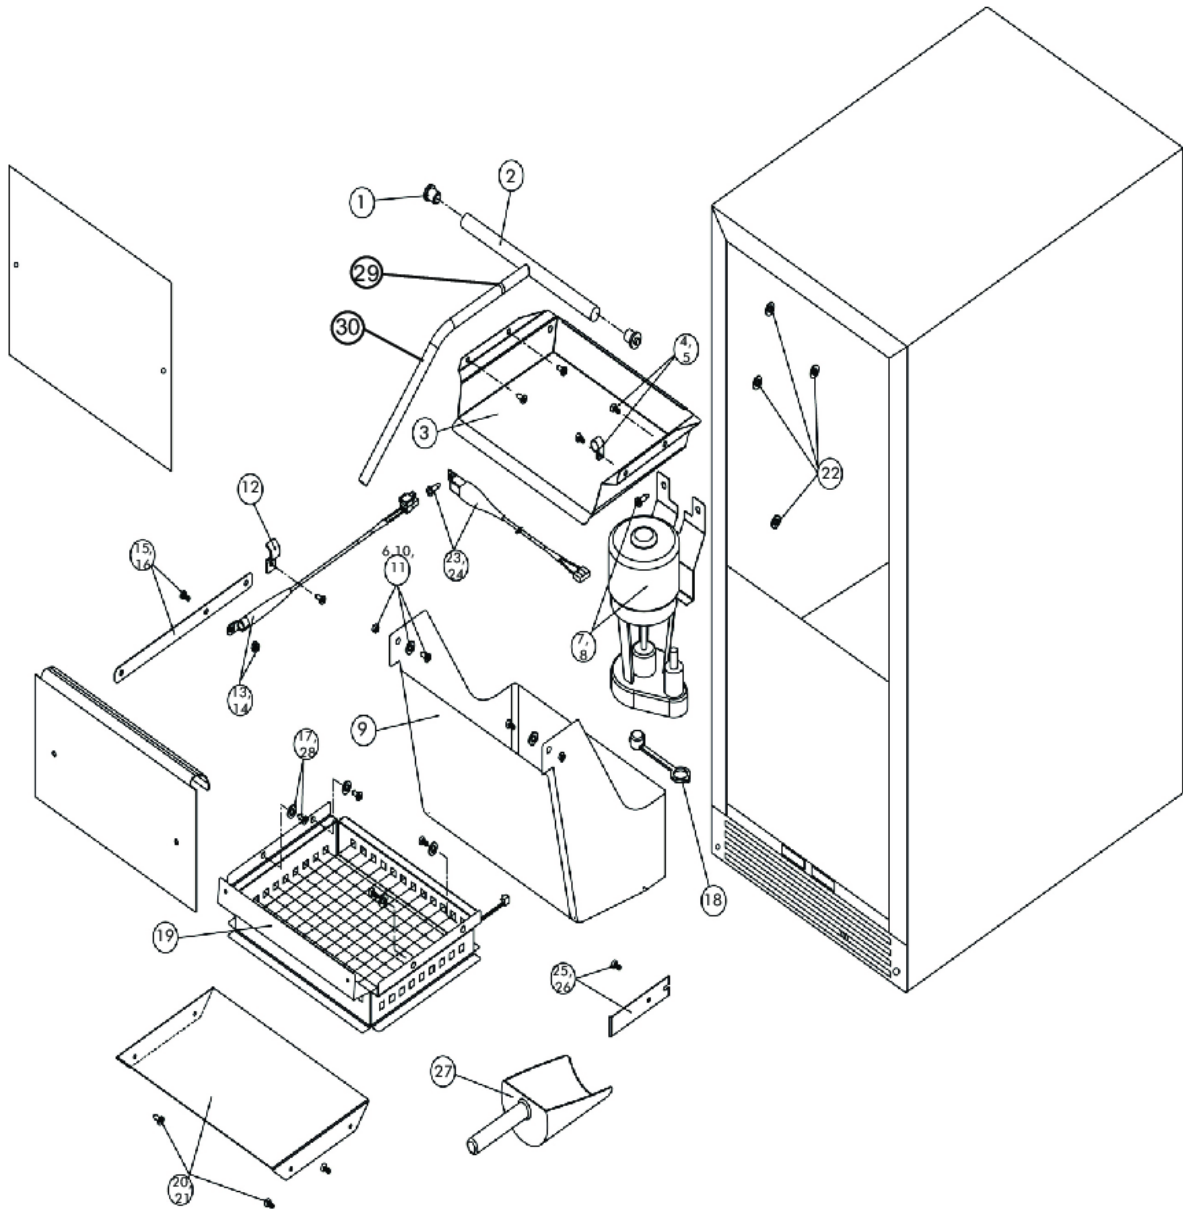

FRONT CAB

Item	Part No.	Name	Qty	Uom	NOTES
1	017599-000	SCREW, #10-32 X 1/2 MACHINE, SS	2	EA	
2	017600-000	ESCUTCHEON	1	EA	
3	017601-000	TRIM PANEL	1	EA	Not available online / Call for pricing and availability
4	009643-000	SCREW	2	EA	
5	017602-000	PLUG, HOLE, BLACK	1	EA	Not available online / Call for pricing and availability
6	017605-000	GRILLE, BLACK	1	EA	
7	PW300158	ON/OFF CLEAN SWITCH (VUIM) 42242992	1	EA	
8	0176060-000	SCREW, #12 X 3/4 FLT HD AB, BLACK	2	EA	Not available online / Call for pricing and availability
9	017608-000	#10 EXT. TOOTH LOWA	1	EA	Not available online / Call for pricing and availability
NI	010031-000	LEVELING LEG	4	EA	

INTERIOR

Item	Part No.	Name	Qty	Uom	NOTES
1	017609-000	DISTRIBUTOR TUBE END	2	EA	Not available online / Call for pricing and availability
2	017610-000	DISTRIBUTOR TUBE	1	EA	Not available online / Call for pricing and availability
3	017611-000	EVAPORATOR ASSEMBLY, WHITE	1	EA	
4	017612-000	SCREW, #10-32 X1 TRUSS HEAD MACHINE, SS	4	EA	
5	017613-000	P-CLAMP	1	EA	Not available online / Call for pricing and availability
6	017614-000	PLASTIC WASHER, WHITE	2	EA	Not available online / Call for pricing and availability
7	017612-000	SCREW, #10-32 X1 TRUSS HEAD MACHINE, SS	2	EA	
8	PW300188	CIRCULATION PUMP VUIM 42242980	1	EA	
NI	025147-000	DRAIN PUMP, AUXILIARY, SEALED RESERVOIR	1	EA	
9	017616-000	RESERVOIR	1	EA	Not available online / Call for pricing and availability
10	017617-000	1/4" LARGE VINIL SPACER, WHITE	2	EA	Not available online / Call for pricing and availability
11	017619-000	SCREW, #10-32 X 1.25 TRUSS HEAD MACHINE, SS	2	EA	Not available online / Call for pricing and availability
12	017618-000	P-CLAMP, WHITE	1	EA	Not available online / Call for pricing and availability
13	017620-000	SLEEVE W/THERMISTOR	1	EA	
14	017621-000	NUT, #10-24, LOCK	1	EA	
15	017622-000	BIN SENSOR BAR	1	EA	
16	017623-000	SCREW, #10-24, PHILIPS HEADS, SS	1	EA	Not available online / Call for pricing and availability