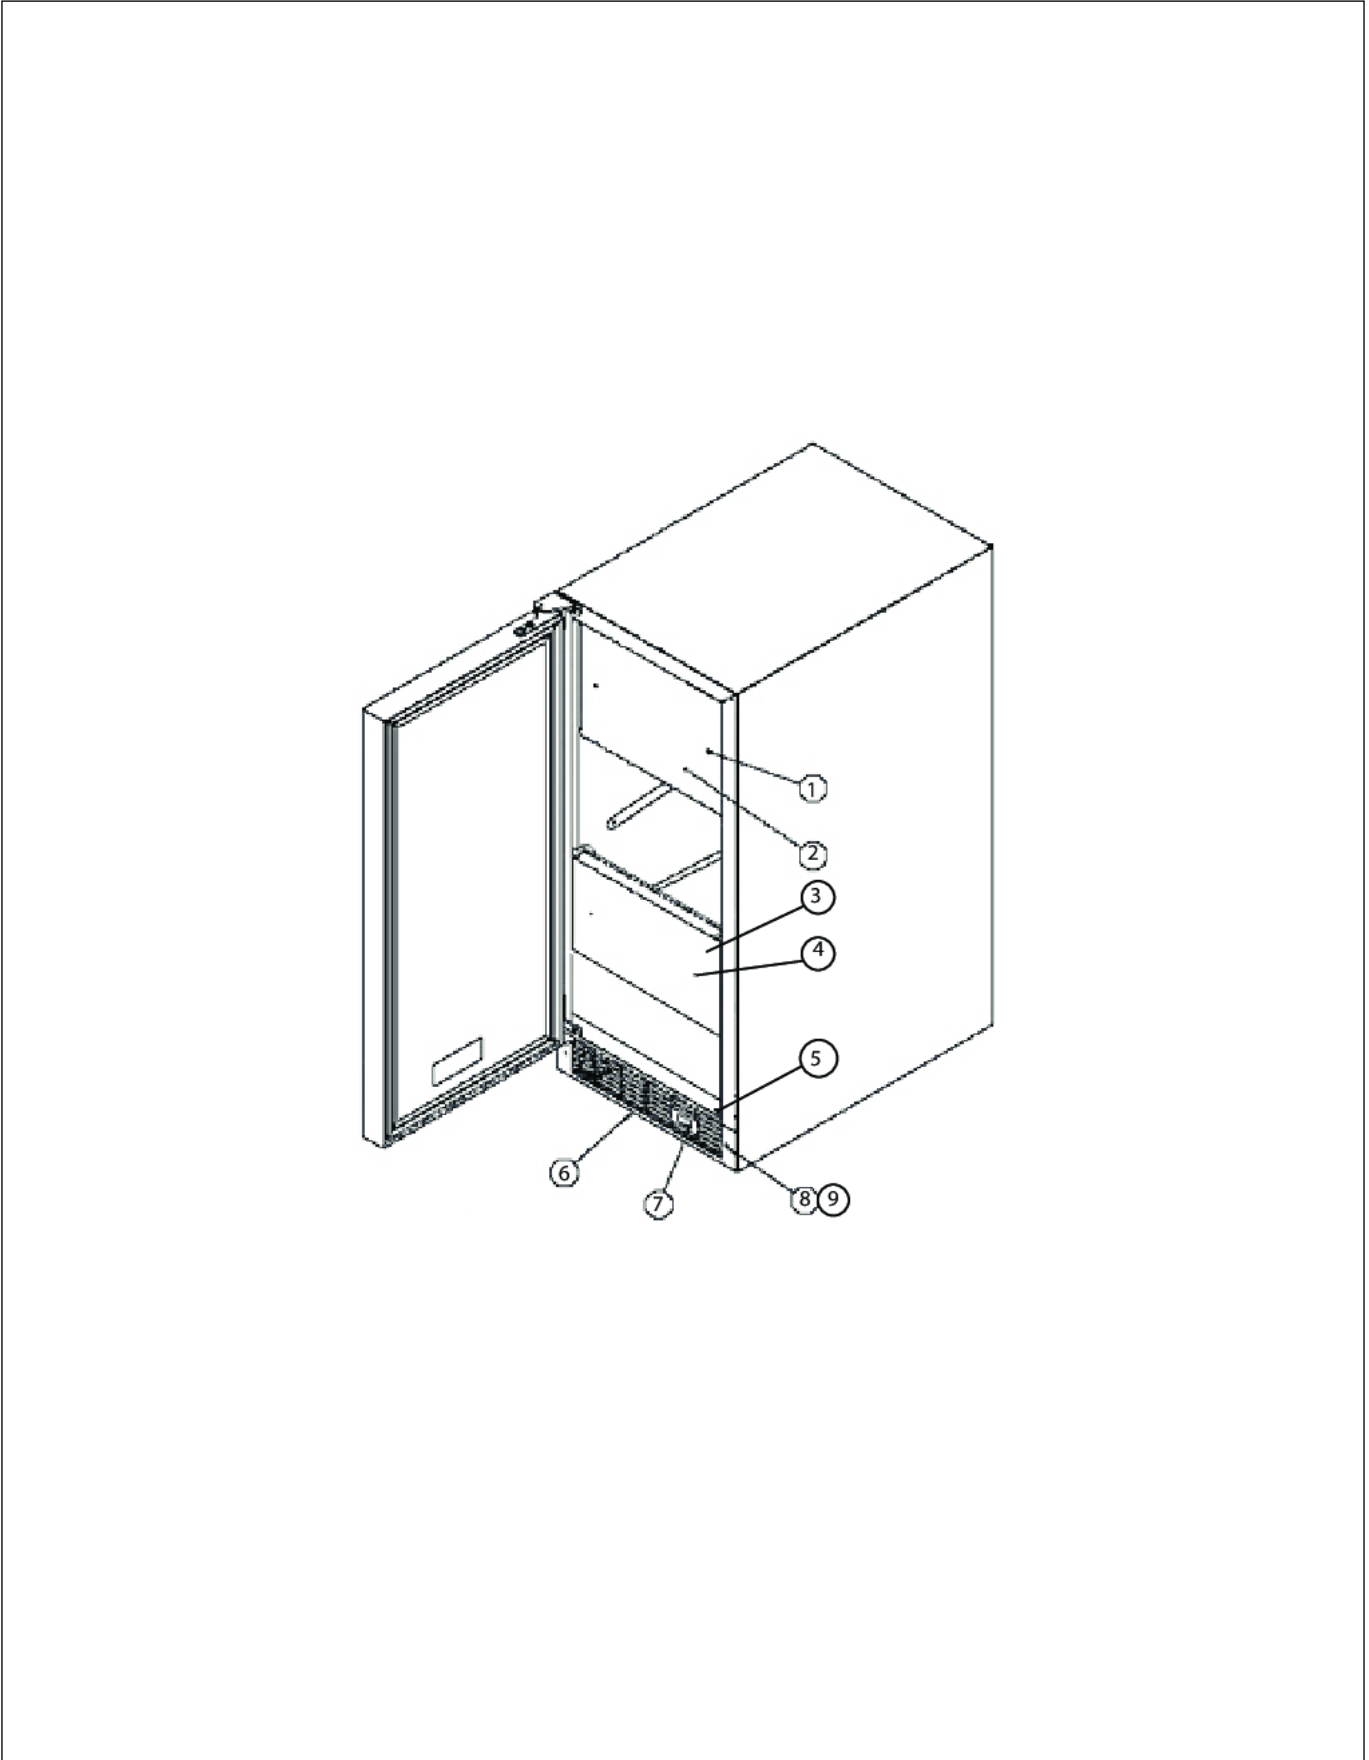

FRONT CAB

Item	Part No.	Name	Qty	Uom	NOTES
1	017599-000	SCREW, #10-32 X 1/2 MACHINE, SS	2	EA	
2	017600-000	ESCUTCHEON	1	EA	
3	017601-000	TRIM PANEL	1	EA	Not available online / Call for pricing and availability
4	009643-000	SCREW	2	EA	
5	017602-000	PLUG, HOLE, BLACK	1	EA	Not available online / Call for pricing and availability
6	017605-000	GRILLE, BLACK	1	EA	
7	PW300158	ON/OFF CLEAN SWITCH (VUIM) 42242992	1	EA	
8	0176060-000	SCREW, #12 X 3/4 FLT HD AB, BLACK	2	EA	Not available online / Call for pricing and availability
9	017608-000	#10 EXT. TOOTH LOWA	1	EA	Not available online / Call for pricing and availability
NI	010031-000	LEVELING LEG	4	EA