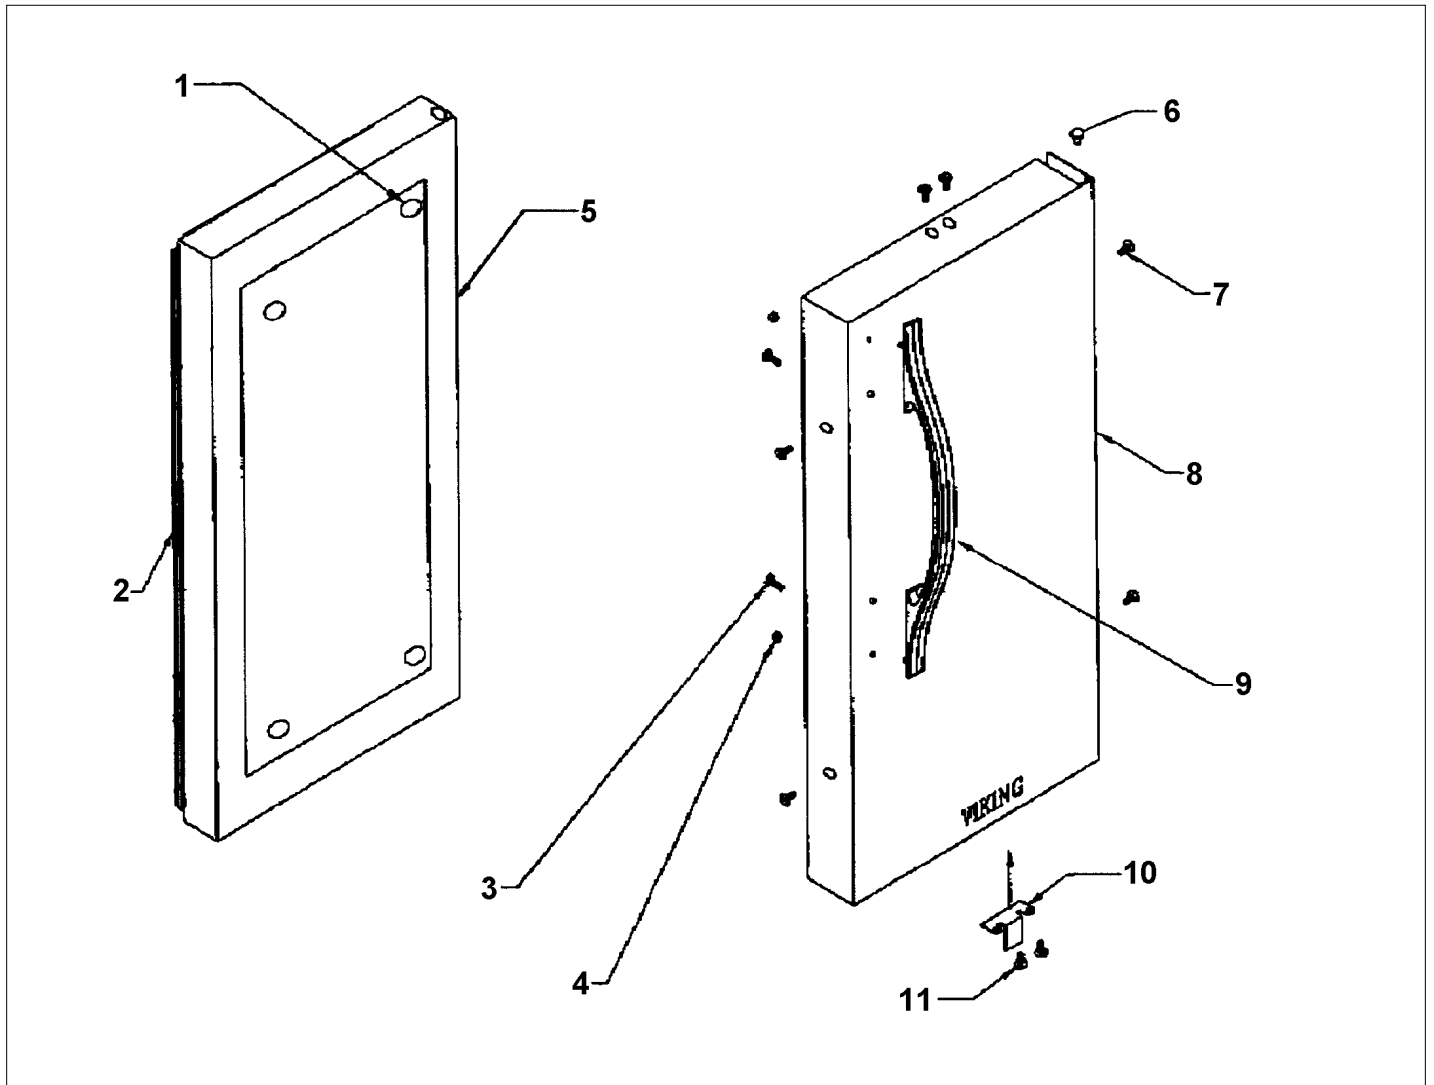

Item	Part No.	Name	Qty	Uom	NOTES
1	PW230039	BUMPER - 41005890	1	EA	Not available online / Call for pricing and availability
2	PW230119	DOOR GASKET (42243908)	1	EA	
3	PW200049	SCREW (PACK OF 2)	1	EA	NO LONGER AVAILABLE
4	PW200050	HEX-KEP NUT (42247454)	1	EA	NO LONGER AVAILABLE
5	PW230043	DOOR SUB ASSY (42033402)	1	EA	NO LONGER AVAILABLE, Not available online / Call for pricing and availability
6	PW220010	HINGE BUSHING (VUAR/VUWC) 42242282	1	EA	
7	PW200052	SCREW	1	EA	Not available online / Call for pricing and availability
8	B9297543	DOOR SKIN - SS (LH)	1	EA	NO LONGER AVAILABLE, Not available online / Call for pricing and availability
Not Shown	L9297543BK	SUB TO C9297543BK - SILK SCREEN (DUWC150)	1	EA	NO LONGER AVAILABLE, Not available online / Call for pricing and availability
Not Shown	L9297543WH	SUB TO C9297543WH - SILK SCREEN (DUWC150)	1	EA	NO LONGER AVAILABLE, Not available online / Call for pricing and availability
Not Shown	C9297543BT	SILK SCREEN (DUWC150)	1	EA	NO LONGER AVAILABLE, Not available online / Call for pricing and availability
Not Shown	C9297543GG	SILK SCREEN (DUWC150)	1	EA	NO LONGER AVAILABLE, Not available online / Call for pricing and availability
Not Shown	C9297543SG	SILK SCREEN (DUWC150)	1	EA	NO LONGER AVAILABLE, Not available online / Call for pricing and availability