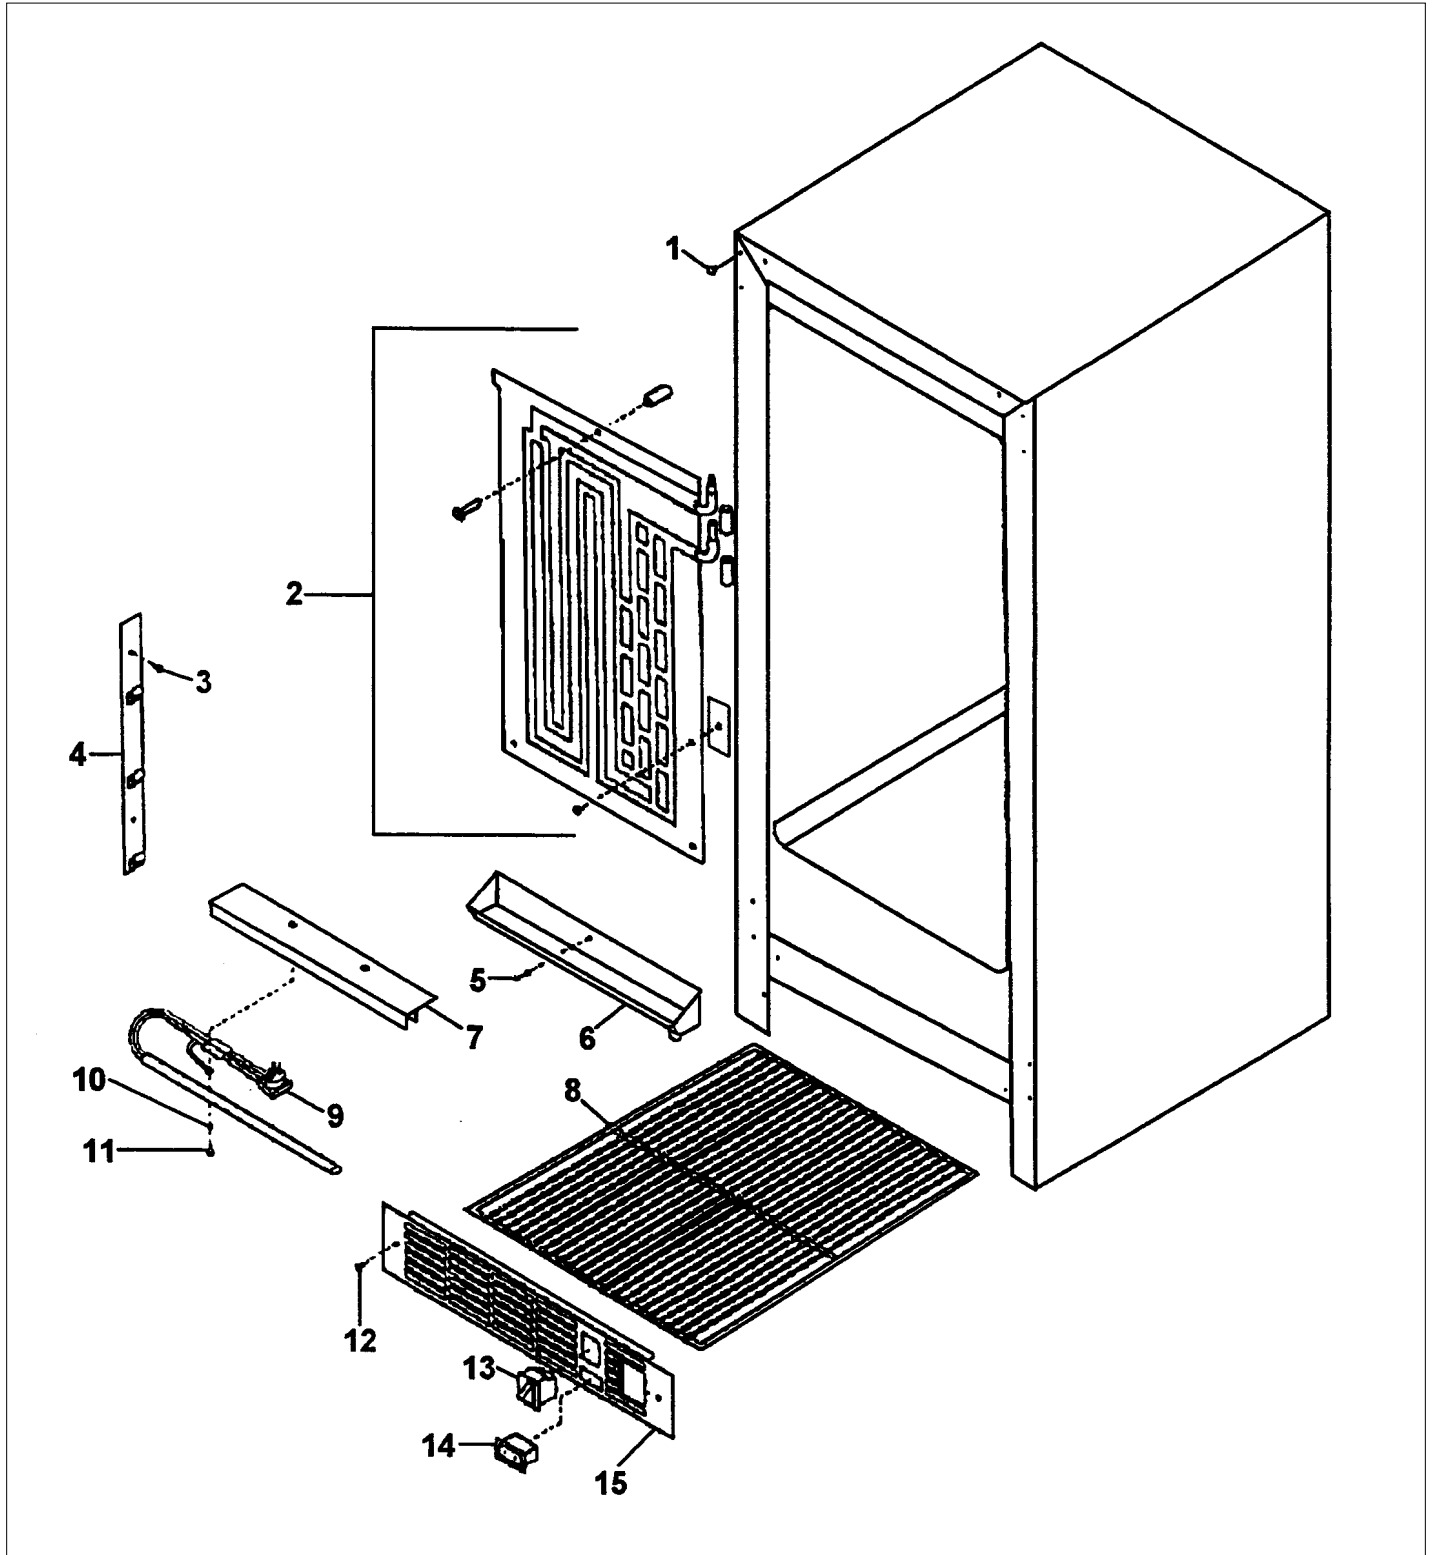

INTERNAL COMPONENTS-VIEW 2

Item	Part No.	Name	Qty	Uom	NOTES
1	PW300138	HOLE PLUG	1	EA	Not available online / Call for pricing and availability
2	PW240049	151 EVAP ASSY (42244612)	1	EA	
3	PW200004	SCREW LENS COVER 42243354	1	EA	
4	PW210026	RACK STRIP	1	EA	Not available online / Call for pricing and availability
5	PW200042	POP RIVET	1	EA	Not available online / Call for pricing and availability
6	PW210027	DRIP TRAY (42242903)	1	EA	
7	PW240037	LIGHT EXTRUSION 41005657	1	EA	
8	PW210028	WIRE SHELF 42243598	1	EA	
NI	PW210029	GLASS SHELF 42243597	1	EA	
NI	PW210030	WINE RACK 42243599	1	EA	
9	PS100007	AURA LIGHT ASSY (BLACK) 42245124	1	EA	
10	PW200043	LOCK WASHER	1	EA	Not available online / Call for pricing and availability
11	PW200008	SCREW, FRONT SHROUD	1	EA	Not available online / Call for pricing and availability
12	PW200003	SCREW 42242847 (PKG 20)	1	EA	
Not Shown	PW300144	SCREW, GRILLE - WH (VUIM) 42243104	1	EA	NO LONGER AVAILABLE, Not available online / Call for pricing and availability
13	PW240017	LIGHT SWITCH PLUNGER VUWC 42241373	1	EA	
PW2400 39	PW230012	LIGHT SWITCH, PLUNGER *BK* 42242915	1	EA	
14	PW240040	ON / OFF SWITCH	1	EA	
15	PW210031	GRILLE-BLACK 42242909	1	EA