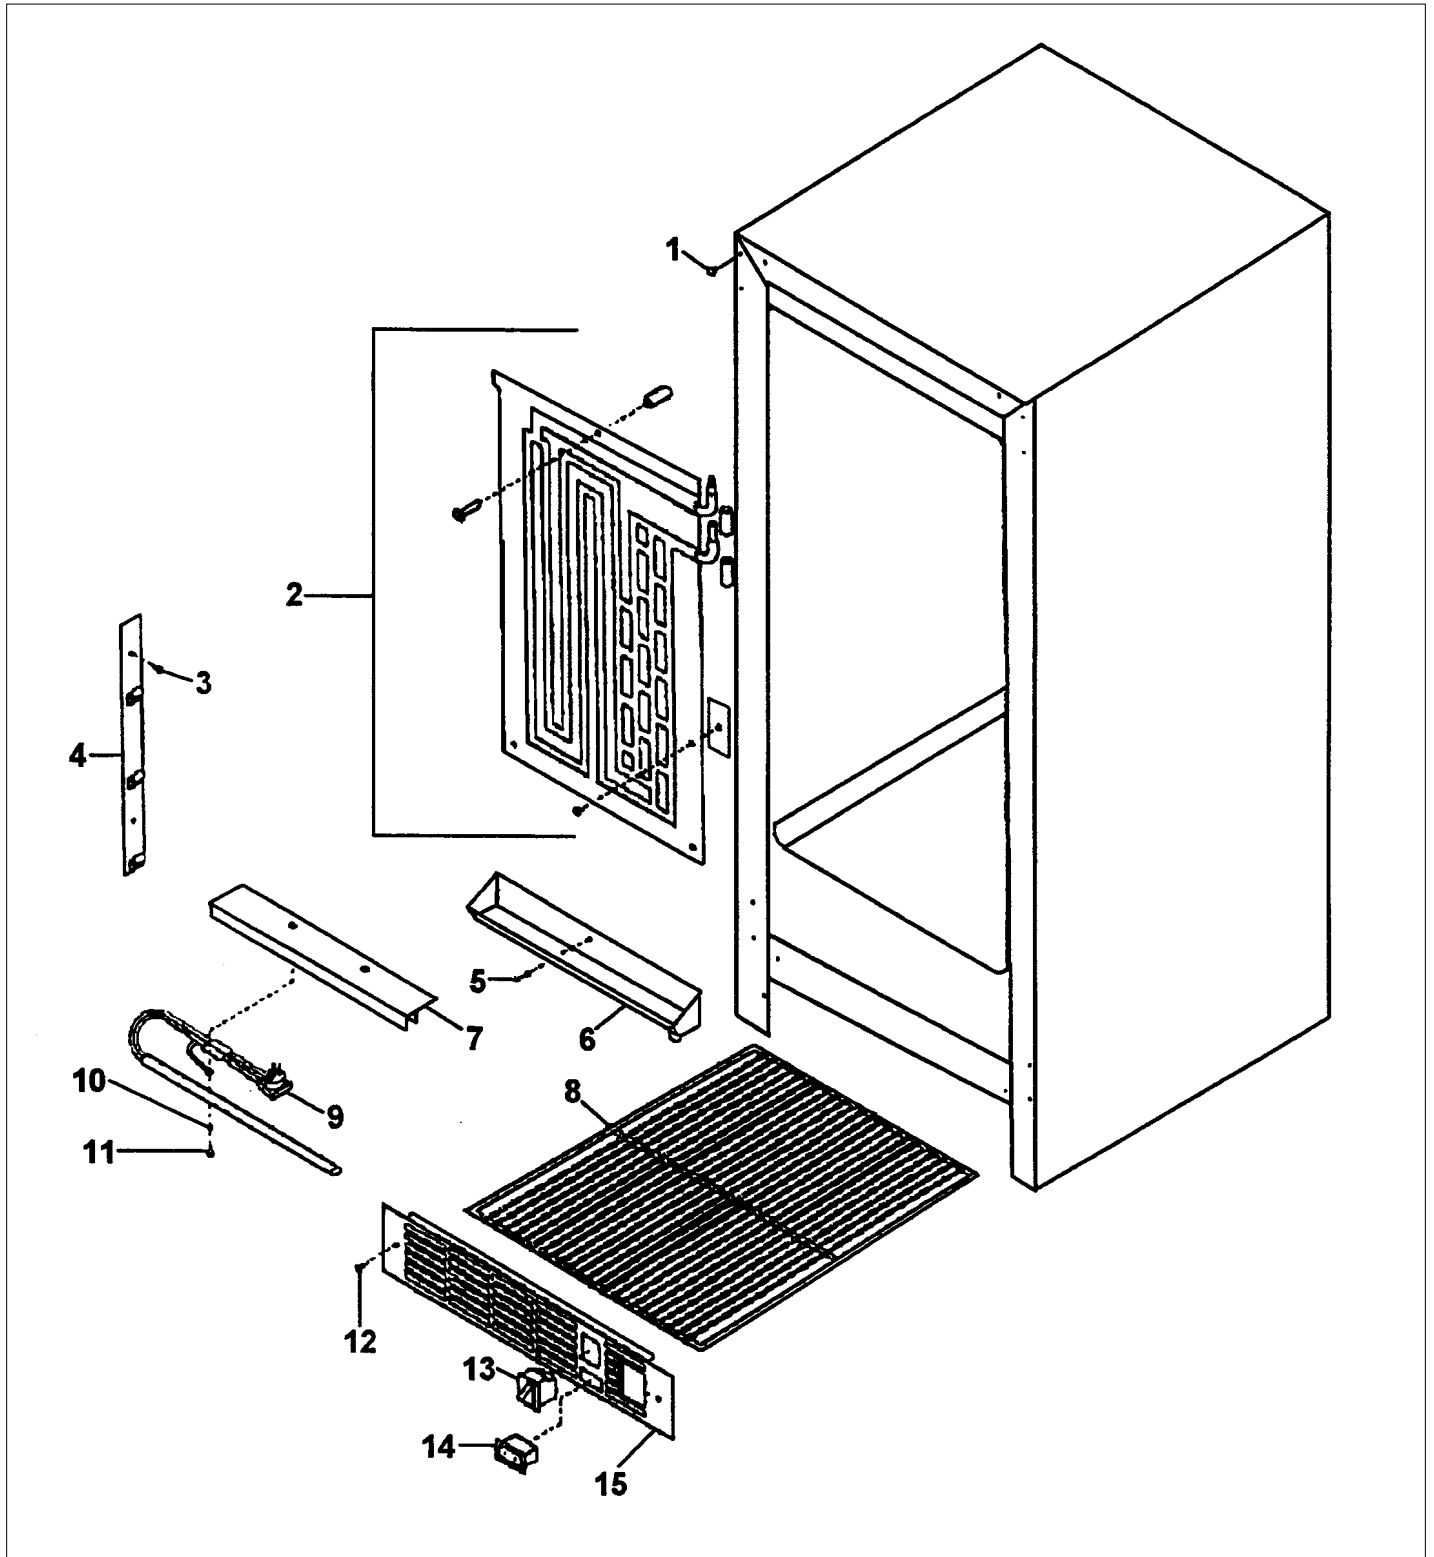

INTERNAL COMPONENTS-VIEW 2

Item	Part No.	Name	Qty	Uom	NOTES
1	PW300138	HOLE PLUG	1	EA	Not available online / Call for pricing and availability
2	PW240049	151 EVAP ASSY (42244612)	1	EA	
3	PW200004	SCREW LENS COVER 42243354	1	EA	
4	PW210026	RACK STRIP	1	EA	Not available online / Call for pricing and availability
5	PW200042	POP RIVET	1	EA	Not available online / Call for pricing and availability
6	PW210027	DRIP TRAY (42242903)	1	EA	
7	PW240037	LIGHT EXTRUSION 41005657	1	EA	
8	PW210028	WIRE SHELF 42243598	1	EA	
NI	PW210029	GLASS SHELF 42243597	1	EA	
NI	PW210030	WINE RACK 42243599	1	EA	
9	PS100007	AURA LIGHT ASSY (BLACK) 42245124	1	EA	
10	PW200043	LOCK WASHER	1	EA	Not available online / Call for pricing and availability
11	PW200008	SCREW, FRONT SHROUD	1	EA	Not available online / Call for pricing and availability
12	PW200003	SCREW 42242847 (PKG 20)	1	EA	
Not Shown	PW300144	SCREW, GRILLE - WH (VUIM) 42243104	1	EA	NO LONGER AVAILABLE, Not available online / Call for pricing and availability
13	PW240017	LIGHT SWITCH PLUNGER VUWC 42241373	1	EA	
PW2400 39	PW230012	LIGHT SWITCH, PLUNGER *BK* 42242915	1	EA	
14	PW240040	ON / OFF SWITCH	1	EA	
15	PW210031	GRILLE-BLACK 42242909	1	EA	