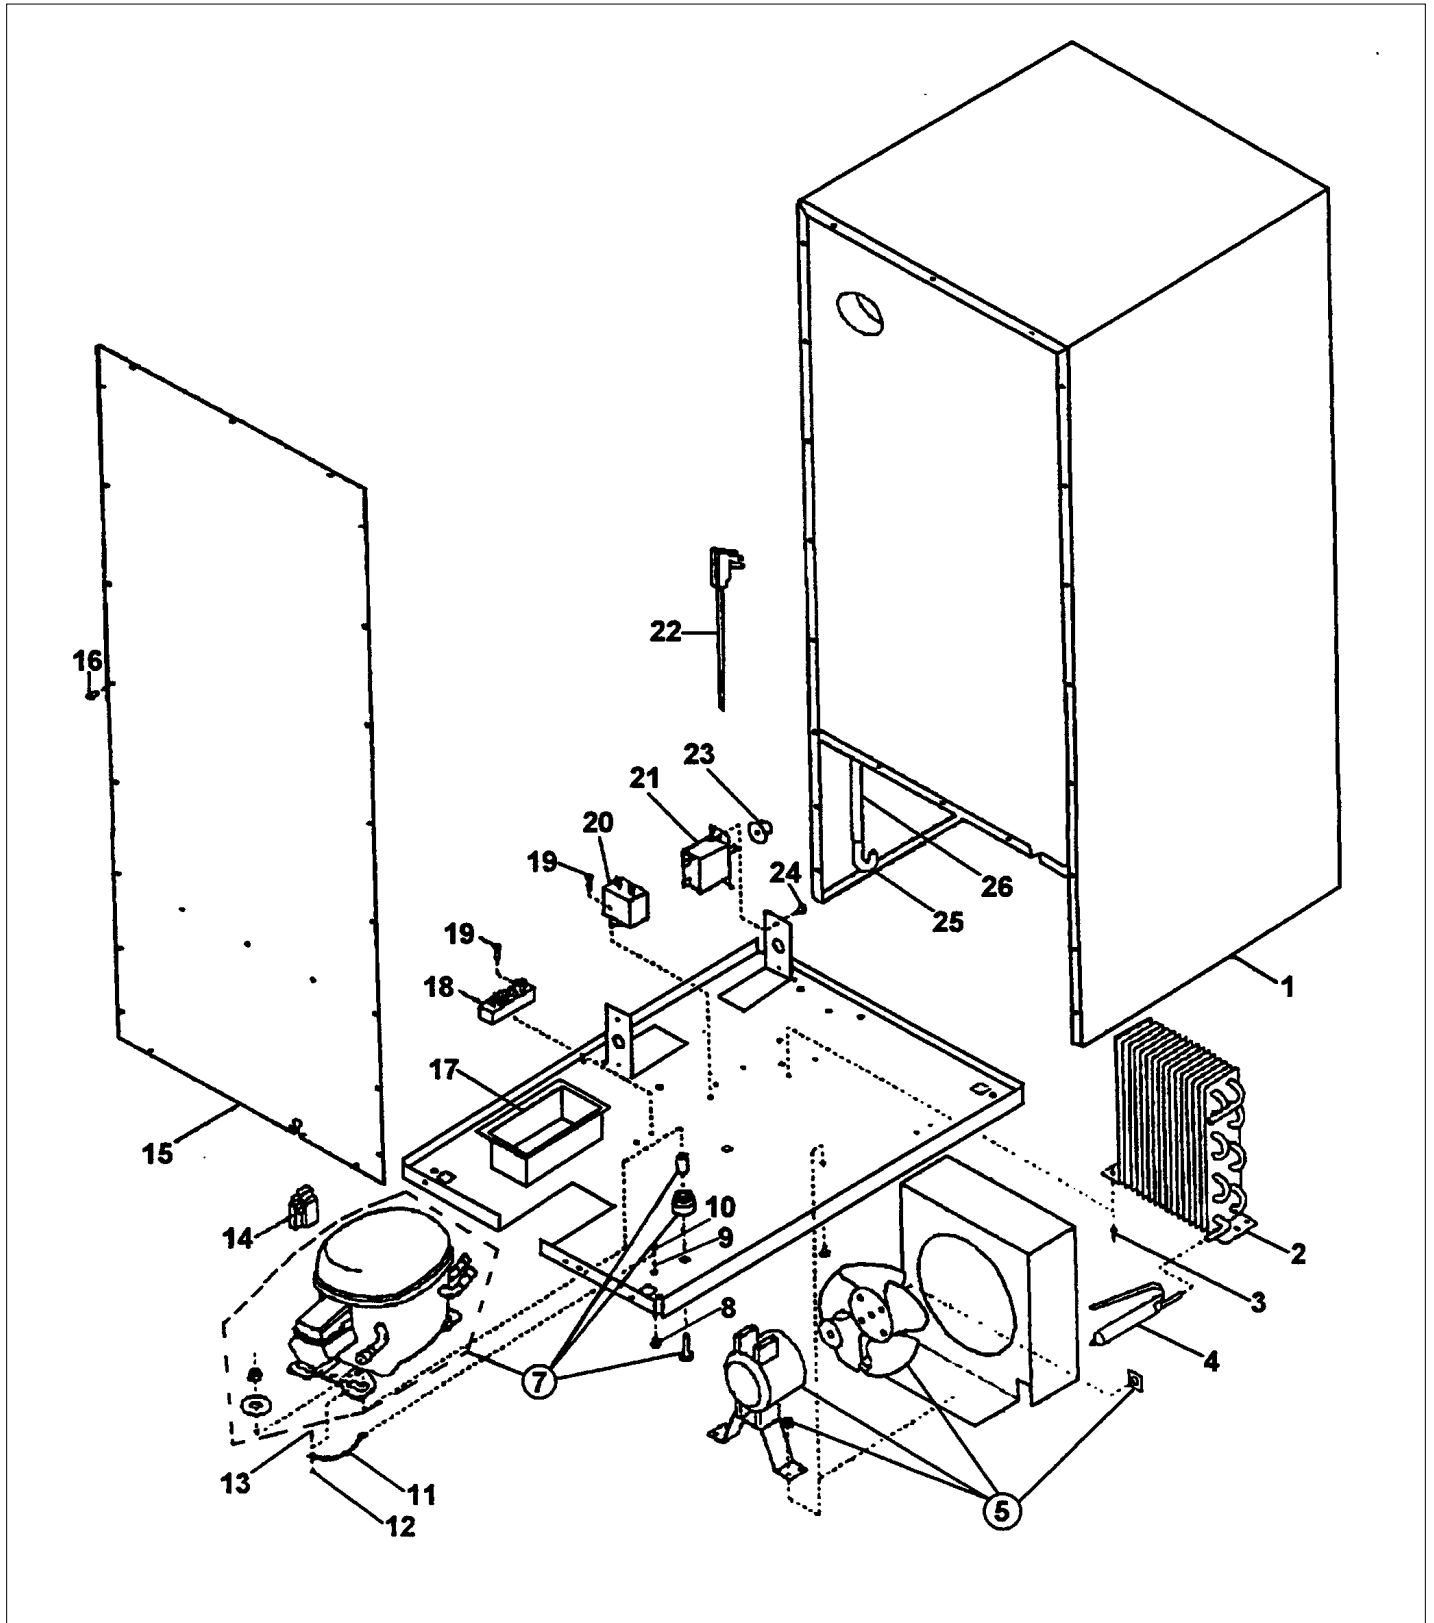

INTERNAL COMPONENTS-VIEW 1

Item	Part No.	Name	Qty	Uom	NOTES
1	NOT REPLACABLE	CABINET ASSEMBLY	1	EA	
2	PW240029	SUBS TO 028474-000 - CONDENSER 42242893	1	EA	
3	PW300141	POP RIVET, SS (VUIM150) 42243617	1	EA	NO LONGER AVAILABLE, Not available online / Call for pricing and availability
4	PW240030	DRIER (42242894)	1	EA	
5	PW300152	FAN MOTOR ASSY (VUIM150) 42244701	1	EA	
6	PW210024	FAN SHROUD	1	EA	Not available online / Call for pricing and availability
7	PW240041	COMPRESSOR 15" (42242896)	1	EA	
8	PW300168	CARRIAGE BOLT (VUIM150) 42243618	1	EA	NO LONGER AVAILABLE
9	PW300143	LOCK WASHER (VUIM150) 42243619	1	EA	NO LONGER AVAILABLE
10	PW300169	LOCK NUT	1	EA	Not available online / Call for pricing and availability
11	PW240031	Ground Wire	1	EA	Not available online / Call for pricing and availability
12	PW200027	NO. 8 STAR WASHER	1	EA	
13	PW200028	HEX HEAD SCREW	1	EA	
14	PW240007	PTC STARTER (VUWC140) 42242427	1	EA	
15	PW210025	BACK PANEL (42242897)	1	EA	
16	PW200004	SCREW LENS COVER 42243354	1	EA	
17	PW210014	DRIP PAN ASSY. (VUWC140)*42242055	1	EA	
18	PW240008	TERMINAL BLOCK VUWC140 42242407	1	EA	
19	PW200029	SCREW	1	EA	NO LONGER AVAILABLE
20	PW240012	RUN CAPACITOR (VUWC140) 42242061	1	EA	
21	PW240028	THERMOSTAT VUAR140 42244092	1	EA