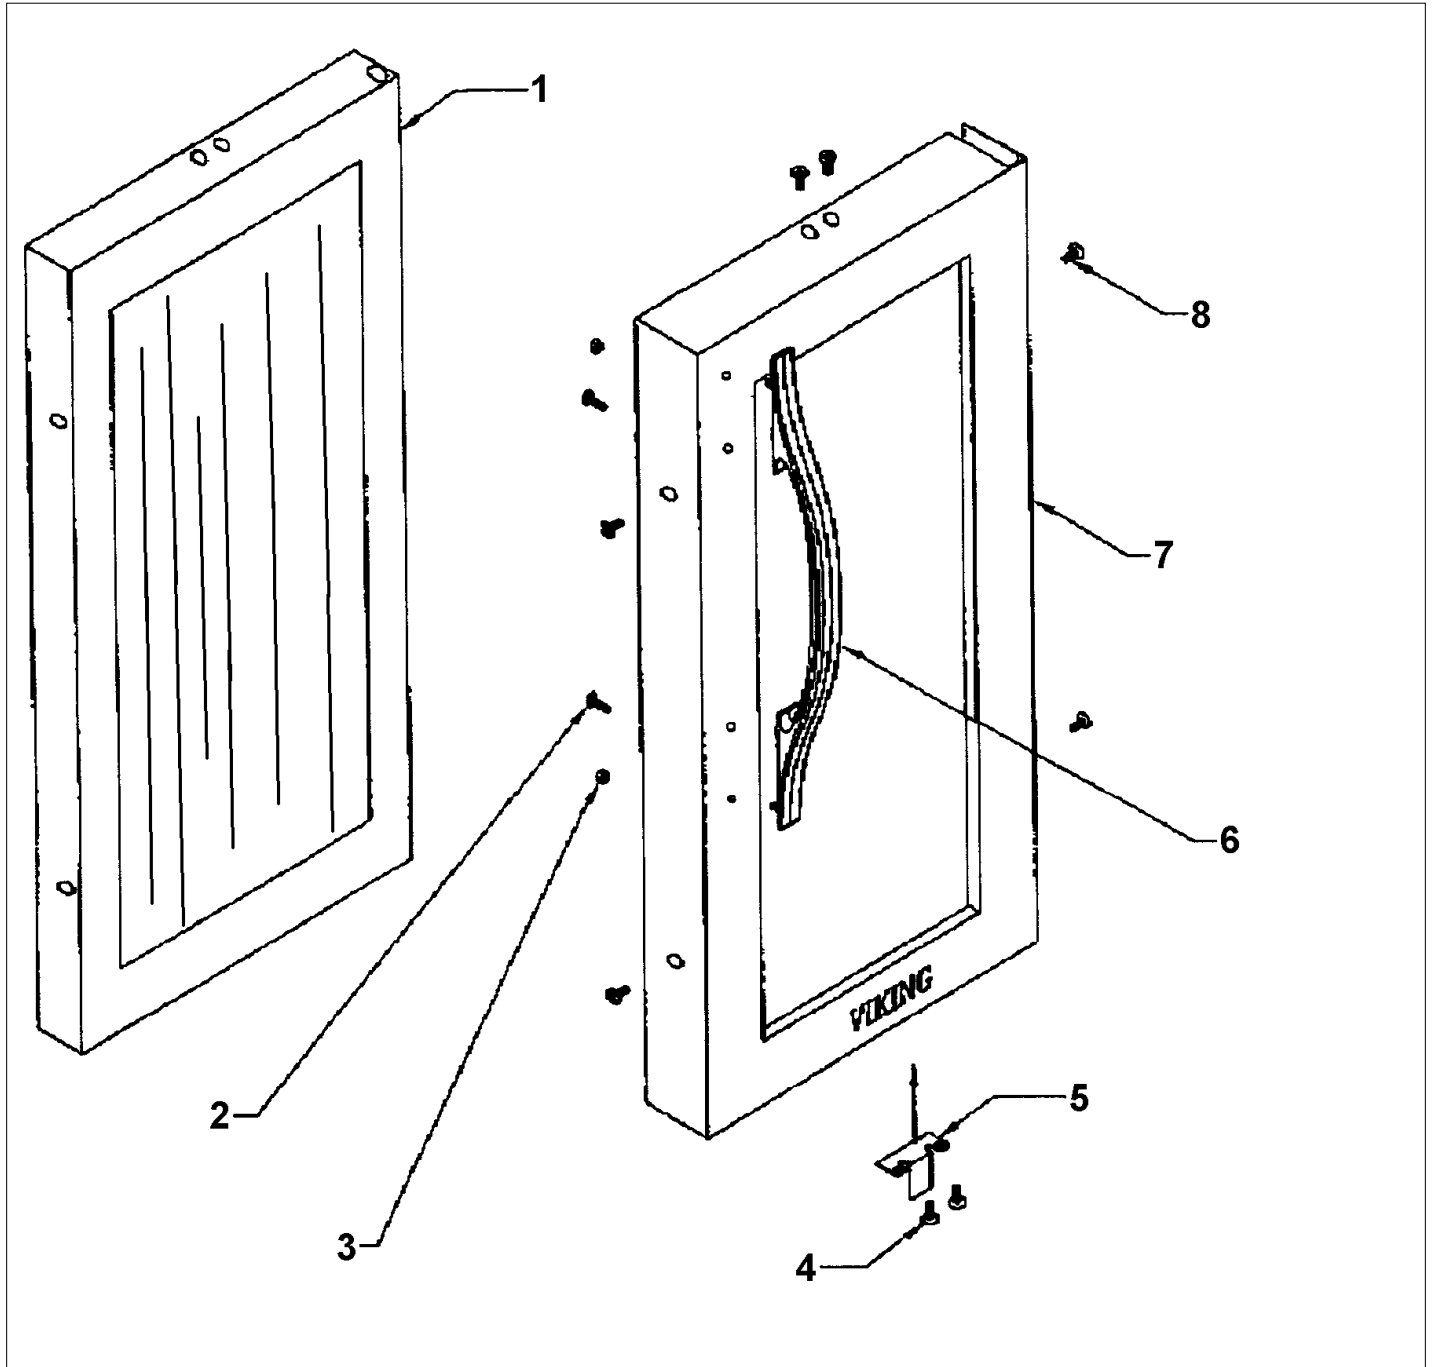

Item	Part No.	Name	Qty	Uom	NOTES
1	PW210037	FLUTED DOOR W/O FRAME (42243722)	1	EA	NO LONGER AVAILABLE, Not available online / Call for pricing and availability
2	PW200049	SCREW (PACK OF 2)	1	EA	NO LONGER AVAILABLE
3	PW200050	HEX-KEP NUT (42247454)	1	EA	NO LONGER AVAILABLE
4	PW200051	SCREW	1	EA	Not available online / Call for pricing and availability
5	PW220013	STRIKER PLATE (41006713)	1	EA	NO LONGER AVAILABLE, Not available online / Call for pricing and availability
6	PE030090	HANDLE - SS	1	EA	Not available online / Call for pricing and availability
Not Shown	PE030090PVD	DOOR HANDLE 27" *BR* PVD	1	EA	NO LONGER AVAILABLE, Not available online / Call for pricing and availability
7	PW230031	DOOR HANDLE FRAME (RH) 42243784	1	EA	Not available online / Call for pricing and availability
Not Shown	PW230033	DOOR HANDLE FRAME (LH) CLEAR GLASS 42243784	1	EA	NO LONGER AVAILABLE, Not available online / Call for pricing and availability
8	PW200052	SCREW	1	EA	Not available online / Call for pricing and availability
NI	G5098069SS	DR ASSY DUWC/DUAR150 *SS* FLU. LH	1	EA	NO LONGER AVAILABLE, Not available online / Call for pricing and availability
Not Shown	G5098069SSBR	COMPLETE DOOR ASSY - SSBR (LH)	1	EA	Not available online / Call for pricing and availability
NI	G5098070SS	COMPLETE DOOR ASSY - SS (RH)	1	EA	Not available online / Call for pricing and availability