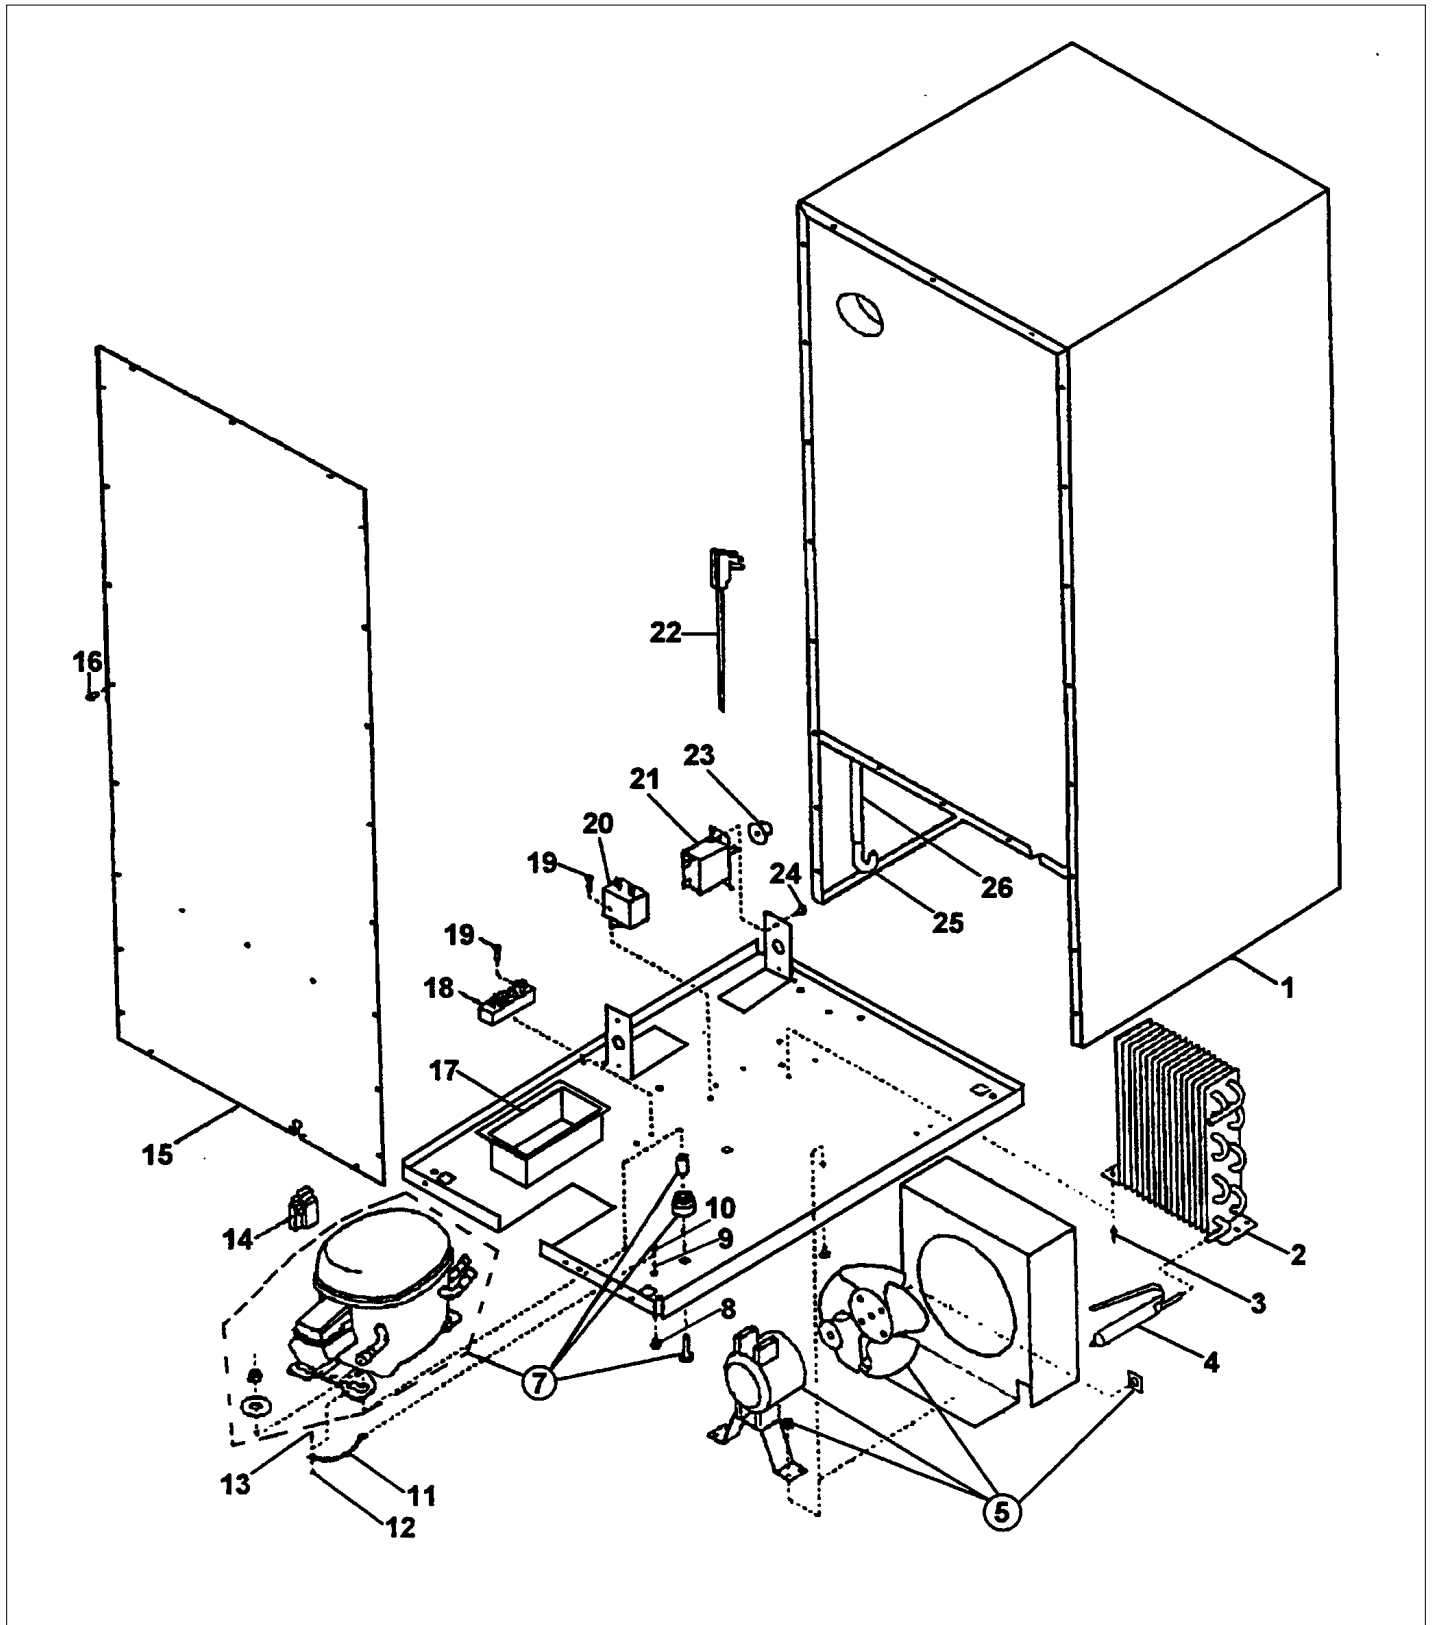

Item	Part No.	Name	Qty	Uom	NOTES
22	PW240034	POWER CORD VUWC150 (41006714)	1	EA	
23	PW230004	THERMOSTAT KNOB (VUWC140)*42241950	1	EA	
24	PW200002	SCREW 8204905	1	EA	NO LONGER AVAILABLE, Not available online / Call for pricing and availability
25	PW240052	J TUBE	1	EA	Not available online / Call for pricing and availability
26	PW240035	DRAIN TUBE 41005383	1	EA