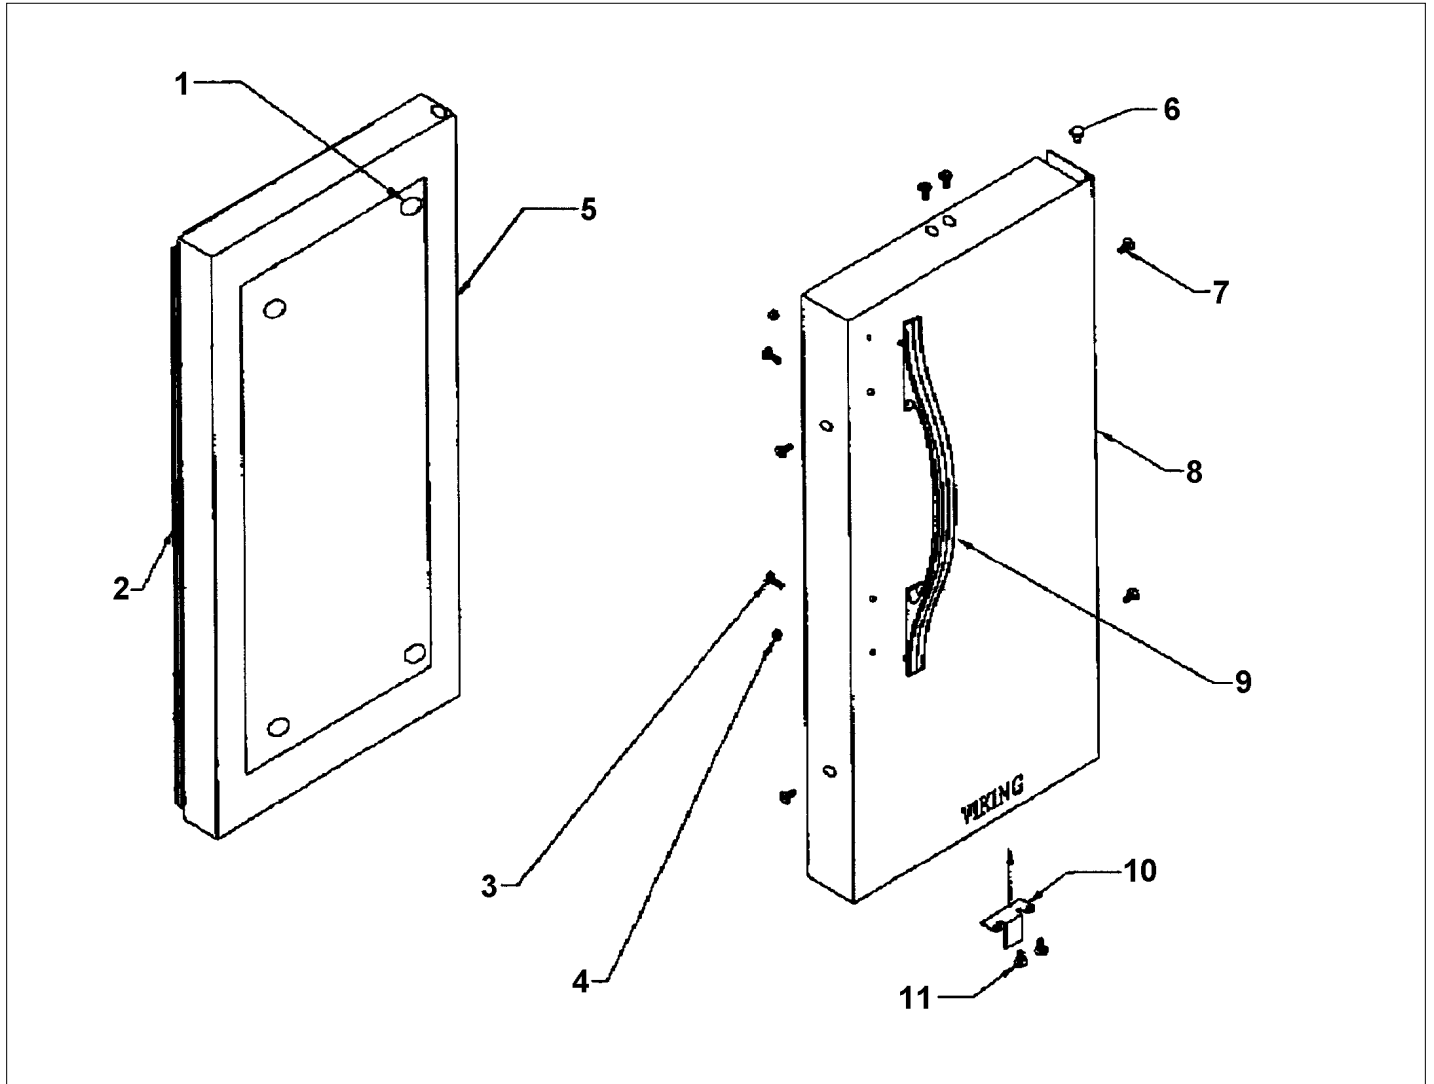

SOLID DOOR

Item	Part No.	Name	Qty	Uom	NOTES
1	PW230039	BUMPER - 41005890	1	EA	Not available online / Call for pricing and availability
2	PW230119	DOOR GASKET (42243908)	1	EA	
3	PW200049	SCREW (PACK OF 2)	1	EA	NO LONGER AVAILABLE
4	PW200050	HEX-KEP NUT (42247454)	1	EA	NO LONGER AVAILABLE
5	PW230043	DOOR SUB ASSY (42033402)	1	EA	NO LONGER AVAILABLE, Not available online / Call for pricing and availability
6	PW220010	HINGE BUSHING (VUAR/VUWC) 42242282	1	EA	
7	PW200052	SCREW	1	EA	Not available online / Call for pricing and availability
8	B9297543	DOOR SKIN - SS (LH)	1	EA	NO LONGER AVAILABLE, Not available online / Call for pricing and availability
Not Shown	L9297543BK	SUB TO C9297543BK - SILK SCREEN (DUWC150)	1	EA	NO LONGER AVAILABLE, Not available online / Call for pricing and availability
Not Shown	L9297543WH	SUB TO C9297543WH - SILK SCREEN (DUWC150)	1	EA	NO LONGER AVAILABLE, Not available online / Call for pricing and availability
Not Shown	C9297543BT	SILK SCREEN (DUWC150)	1	EA	NO LONGER AVAILABLE, Not available online / Call for pricing and availability
Not Shown	C9297543GG	SILK SCREEN (DUWC150)	1	EA	NO LONGER AVAILABLE, Not available online / Call for pricing and availability
Not Shown	C9297543SG	SILK SCREEN (DUWC150)	1	EA	NO LONGER AVAILABLE, Not available online / Call for pricing and availability