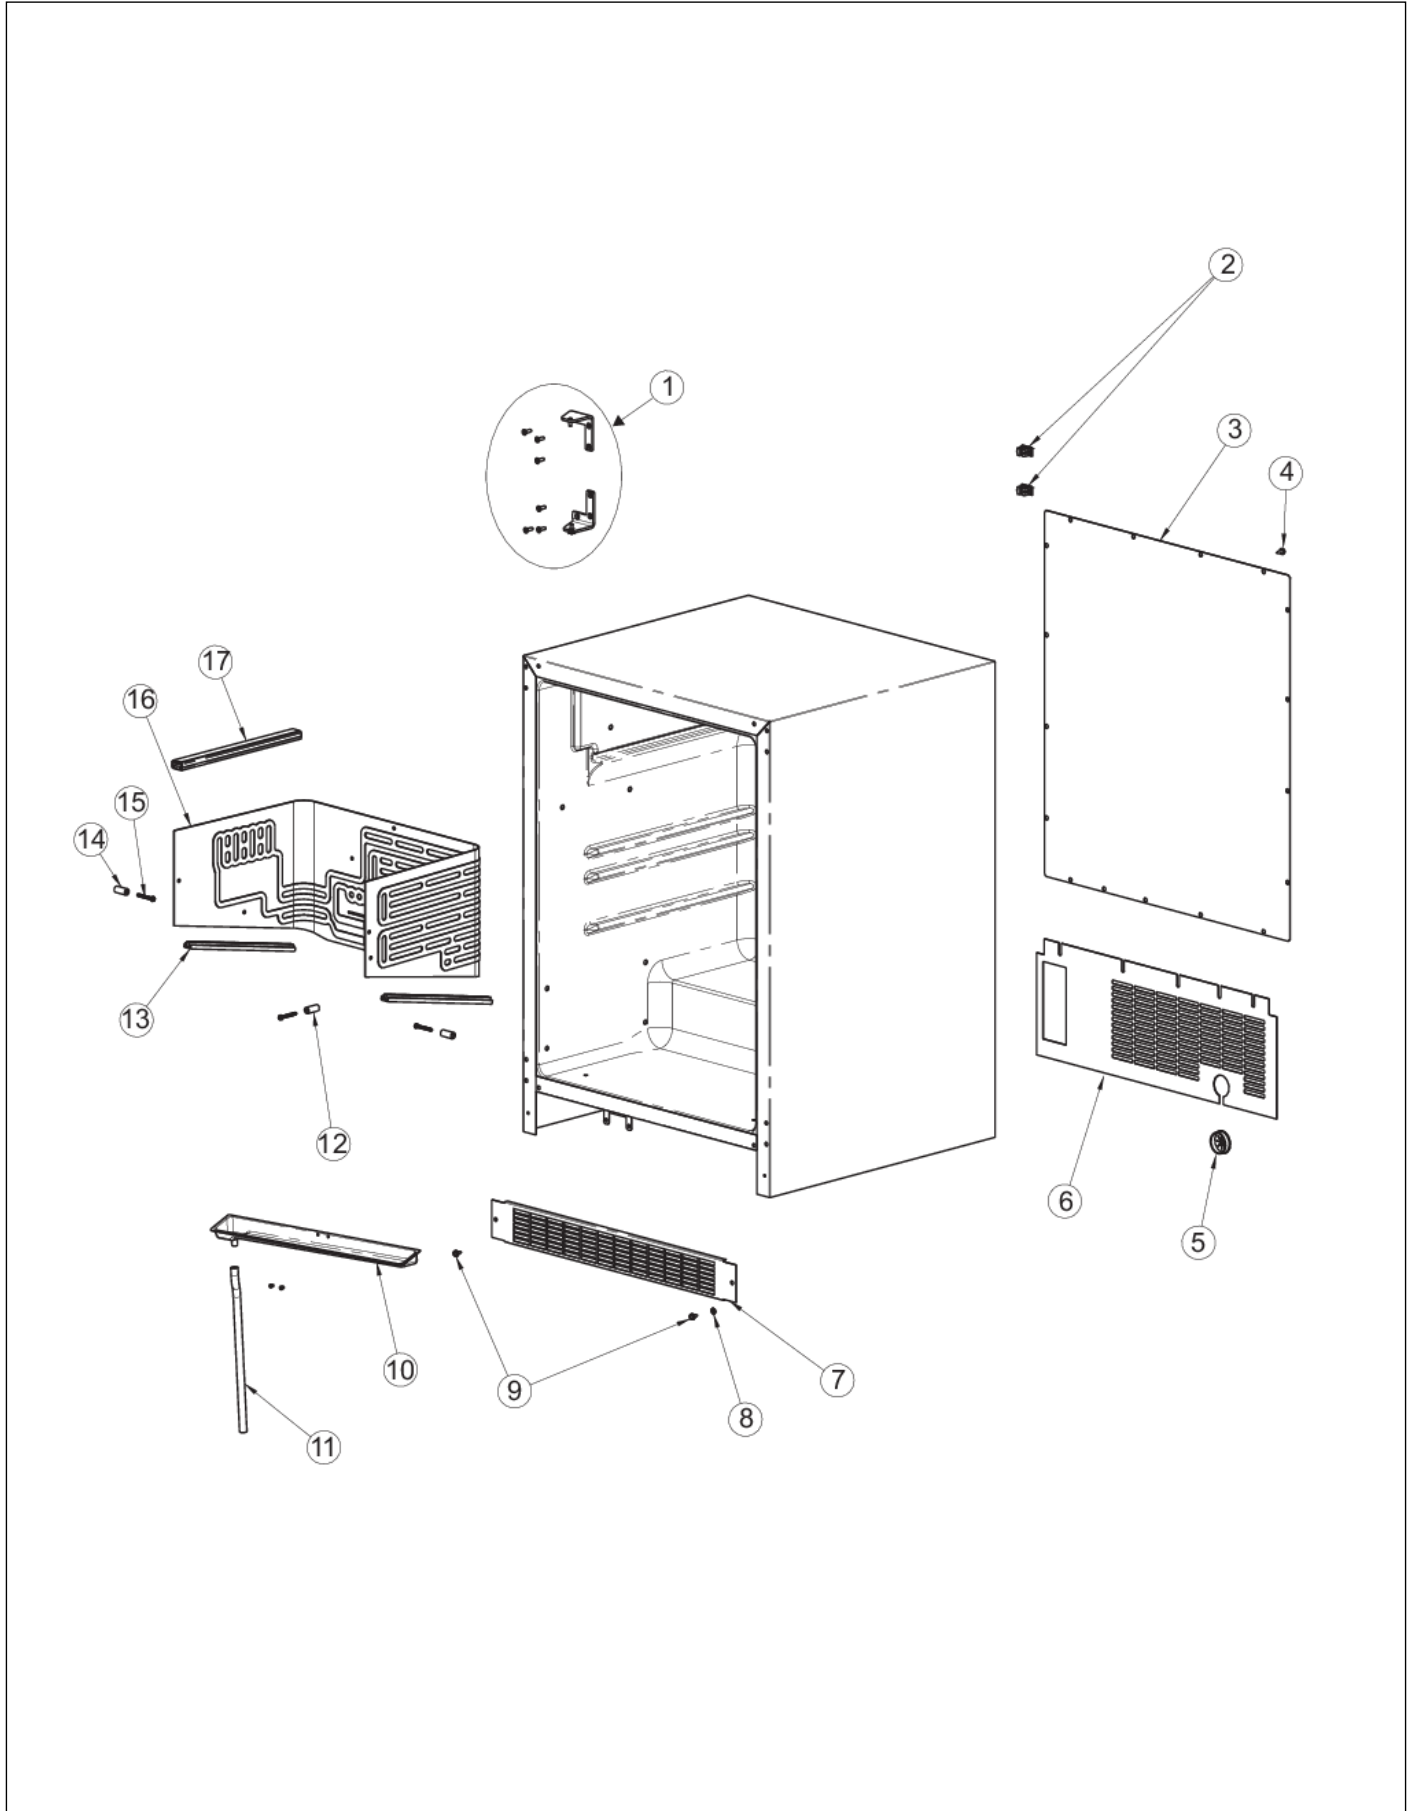

Item	Part No.	Name	Qty	Uom	NOTES
1	010236-000	10-32 X 3/4ø PHILLIPS COUNTERSUNK SCREW, ZN	6	EA	Not available online / Call for pricing and availability
2	010695-000	STANDARD HINGE, RIGHT TOP, CHROME	1	EA	
3	007640-000	PLASTIC WIRE CLIP	2	EA	Not available online / Call for pricing and availability
4	PW210010	CABINET BACK (VUWC140) * 42241648	1	EA	NO LONGER AVAILABLE
5	PW200010	SCREW, LENS COVER (QTY OF 2)	17	EA	
6	009487-000	BUSHING	1	EA	
7	009488-000	BACK SHROUD	1	EA	
8	010702-000	STANDARD HINGE, RIGHT BOTTOM, CHROME	1	EA	
9	PS100115	LOUVERED GRILLE SERV ASM - BK	1	EA	
10	PW300274	WASHER, INDOOR	2	EA	NO LONGER AVAILABLE
11	009489-000	#12 X 3/4 TYPE AB PHILLIPS SCREW, BLACK	2	EA	
12	PW210012	DRIP TRAY & 2 POP RVT(VUWC)42242603	1	EA	
13	PW200019	POP RIVET	2	EA	Not available online / Call for pricing and availability
14	PW240021	DRAIN TUBE (42242079)	1	EA	
15	PW200014	3/4" WHITE SPACER (41002929)	1	EA	NO LONGER AVAILABLE
16	009493-000	EVAPORATOR TRIM - WH	2	EA	Not available online / Call for pricing and availability
17	PW200009	EVAPORATOR SPACER	2	EA	Not available online / Call for pricing and availability
18	PW300267	DRAFT TOWER MOUNTING SCREW (41006739) VUBD	3	EA	
19	028390-000	EVAPORATOR ASSEMBLY	1	EA