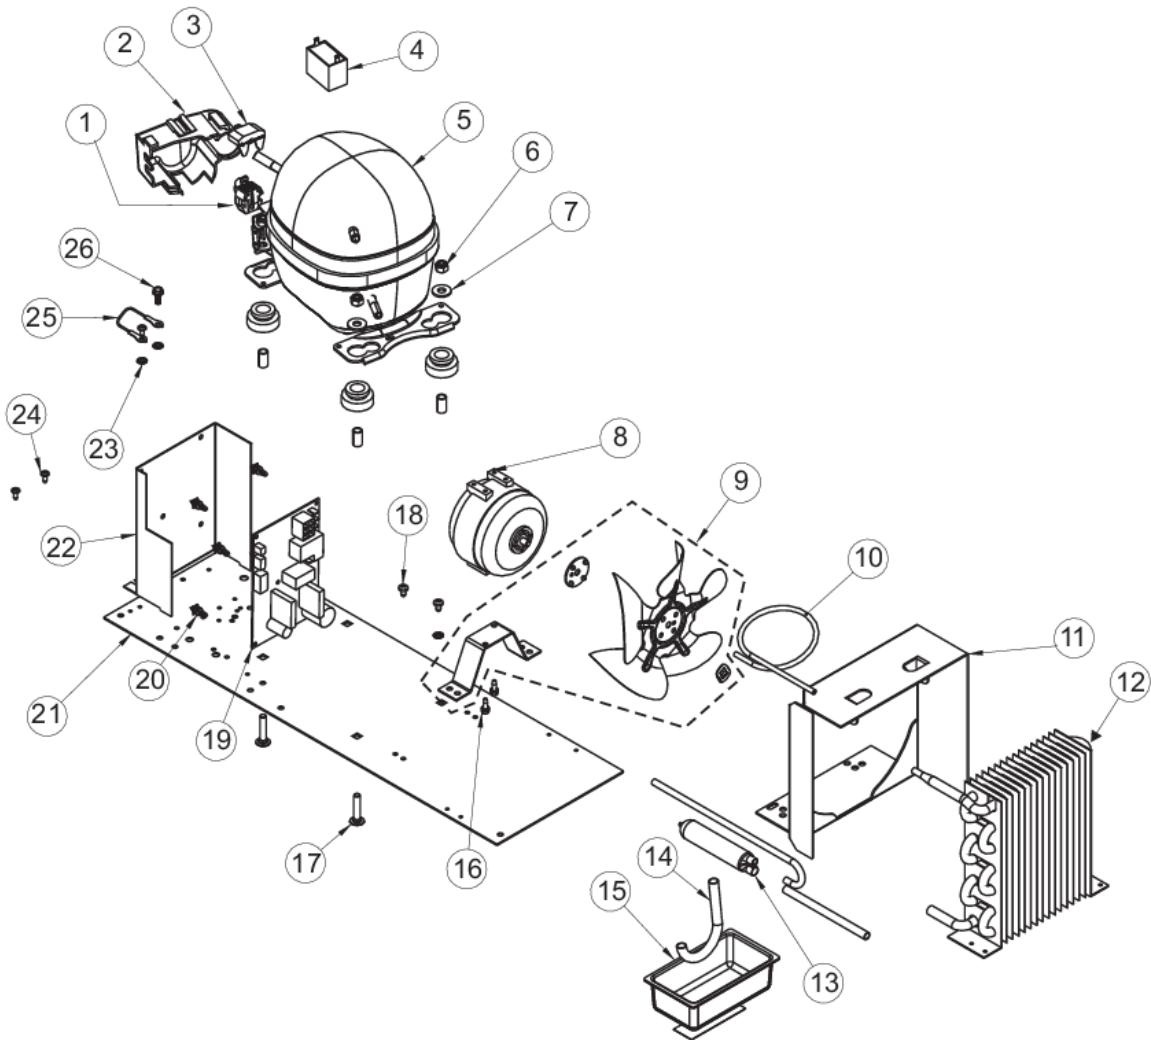

DESIGNER SOLID DOOR

Item	Part No.	Name	Qty	Uom	NOTES
1	010081-000	SUBS TO 022188-000 - DES DOOR HANDLE - SS	1	EA	
2	010080-000	SUBS TO 022189-000 - STAND- OFF STUD - DESIGNER	2	EA	
3	009762-000	3M TAPE, 1.75"	1	EA	
4	009759-000	DOOR SWITCH MAGNET	1	EA	
5	010668-000	RETAINER, MAGNET	1	EA	
6	PW230005	GASKET, DOOR (VUWC140) * 42241280	1	EA	
7	009760-000	HINGE ADAPTER, RIGHT TOP, SS	1	EA	
8	009757-000	HINGE ADAPTER, RIGHT BOTTOM,SS	1	EA	
9	009755-000	HINGE BUSHING	2	EA	
10	009761-000	WASHER, NYLON	2	EA	
11	010212-000	SCREW, 1/4-20 SS	4	EA	
12	010049-000	DOOR ASSEMBLY - RT	1	EA	Not available online / Call for pricing and availability
Not Shown	010050-000	DOOR ASSEMBLY - LT	1	EA	
13	PW300163	SCREW (VUIM150) 42243357	2	EA	
14	009644-000	SET SCREW	2	EA	

INTERIOR SHELVING

Item	Part No.	Name	Qty	Uom	NOTES
1	PW230059	FRONT GUARD TRIM (41005449)	2	EA	
2	PW210022	LARGE GLASS SHELF & TRIM 42243083	2	EA	
3	PW200015	SCREWS 08205079	4	EA	
4	009498-000	WIRE SHELF - CHROME	1	EA	
5	009500-000	1" BUMPER - WH	2	EA	
6	009502-000	SUPPORT MOUNTING PEG - WH	8	EA	Not available online / Call for pricing and availability
7	009504-000	SUPPORT PEG WASHER - WH	8	EA	Not available online / Call for pricing and availability
8	PW300267	DRAFT TOWER MOUNTING SCREW (41006739) VUBD	8	EA	
9	009505-000	UPPER WINE SHELF - CHROME	1	EA	
10	009506-000	LOWER WINE SHELF - CHROME	1	EA	

Item	Part No.	Name	Qty	Uom	NOTES
23	007641-000	#10 EXTERNAL TOOTH LOCKWASHER	4	EA	
24	PW200029	SCREW	3	EA	NO LONGER AVAILABLE
25	PW300137	Ground Wire	1	EA	Not available online / Call for pricing and availability
26	009515-000	#10-32 x 1/2 HEX WASHER HEAD SCREW	1	EA	
NI	005835-000	POWER CORD - 42242054	1	EA	Not available online / Call for pricing and availability