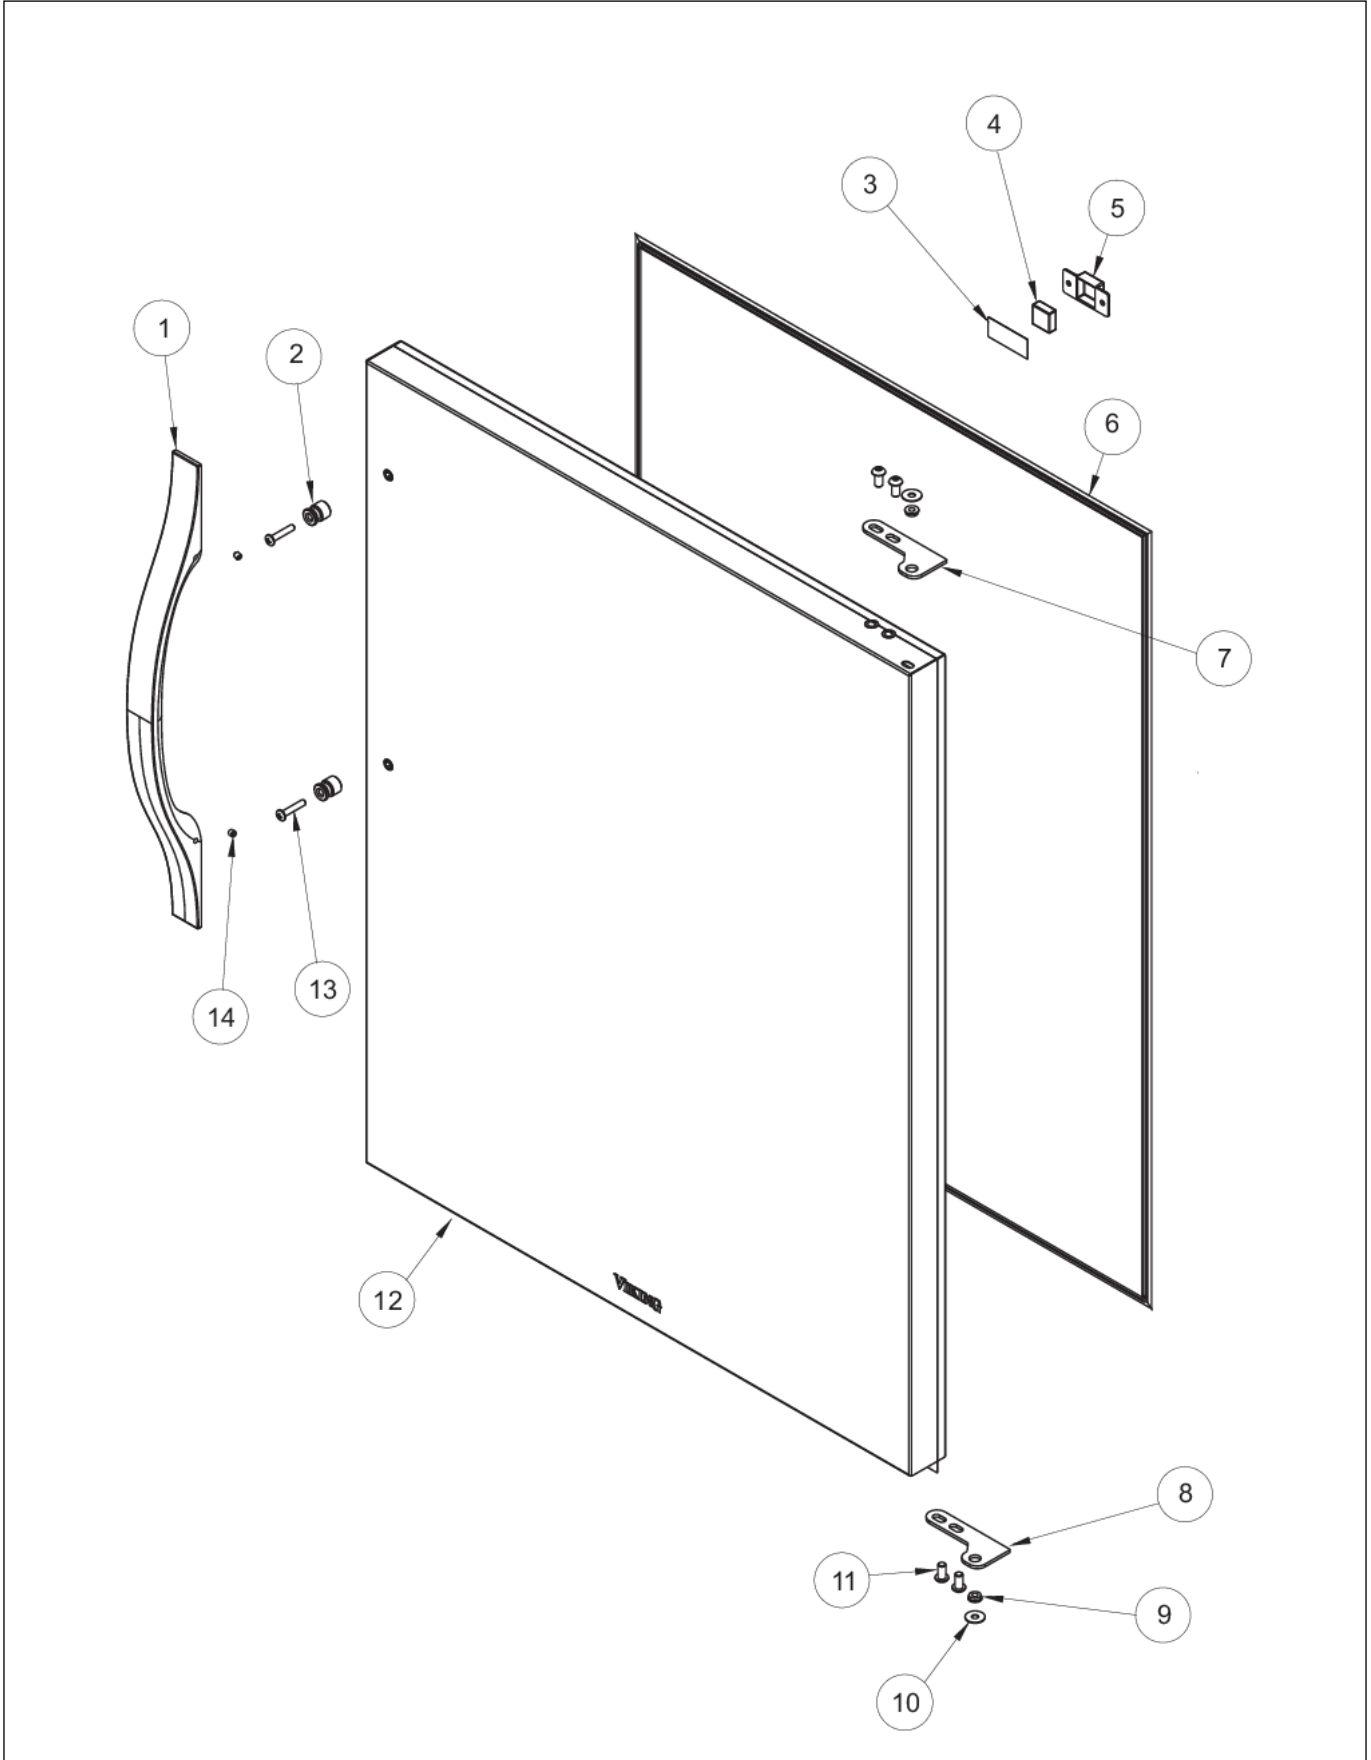

DESIGNER SOLID DOOR

Item	Part No.	Name	Qty	Uom	NOTES
1	010081-000	SUBS TO 022188-000 - DES DOOR HANDLE - SS	1	EA	
2	010080-000	SUBS TO 022189-000 - STAND- OFF STUD - DESIGNER	2	EA	
3	009762-000	3M TAPE, 1.75"	1	EA	
4	009759-000	DOOR SWITCH MAGNET	1	EA	
5	010668-000	RETAINER, MAGNET	1	EA	
6	PW230005	GASKET, DOOR (VUWC140) * 42241280	1	EA	
7	009760-000	HINGE ADAPTER, RIGHT TOP, SS	1	EA	
8	009757-000	HINGE ADAPTER, RIGHT BOTTOM,SS	1	EA	
9	009755-000	HINGE BUSHING	2	EA	
10	009761-000	WASHER, NYLON	2	EA	
11	010212-000	SCREW, 1/4-20 SS	4	EA	
12	010049-000	DOOR ASSEMBLY - RT	1	EA	Not available online / Call for pricing and availability
Not Shown	010050-000	DOOR ASSEMBLY - LT	1	EA	
13	PW300163	SCREW (VUIM150) 42243357	2	EA	
14	009644-000	SET SCREW	2	EA