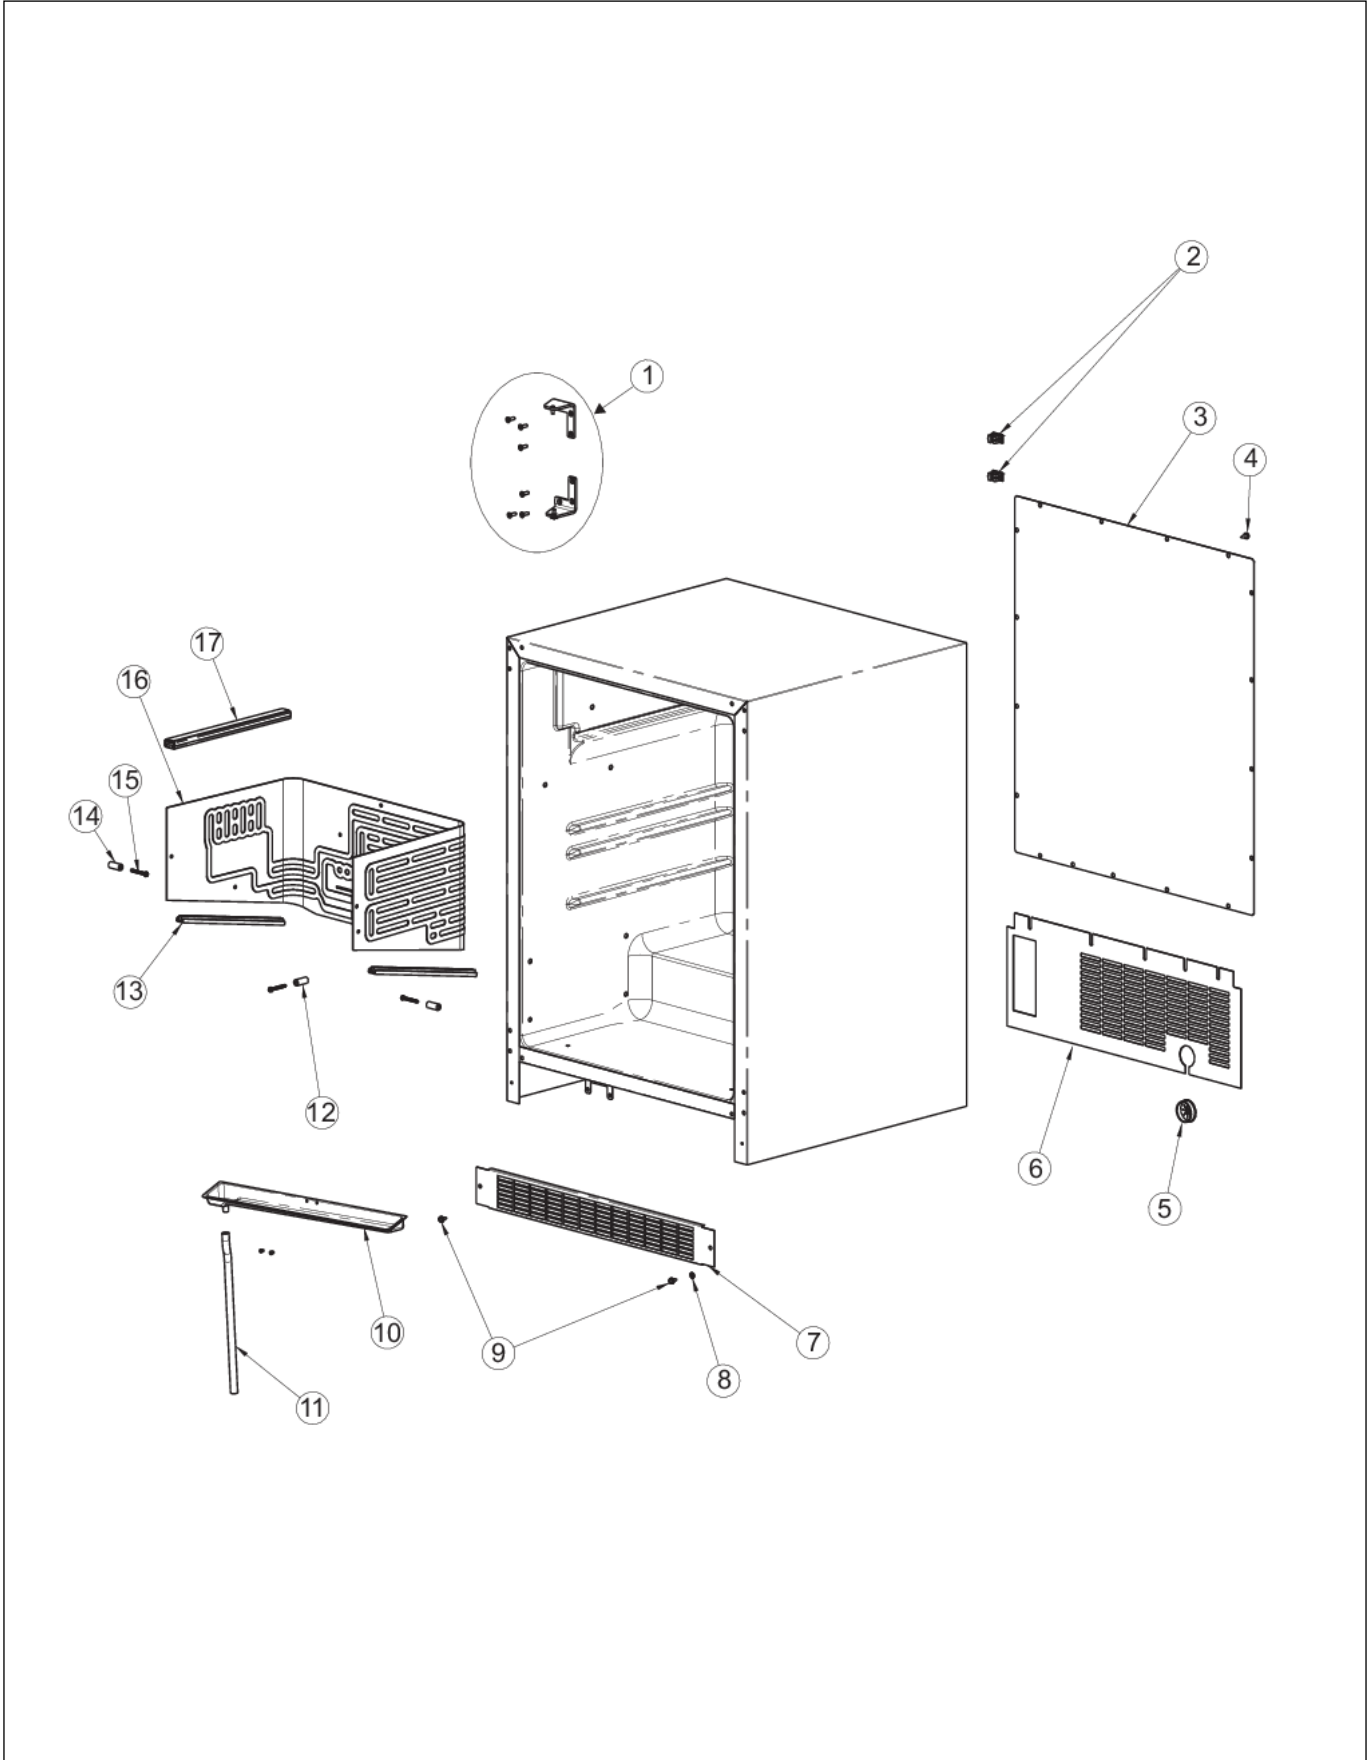

CABINET AREA

Item	Part No.	Name	Qty	Uom	NOTES
1	010236-000	10-32 X 3/4ø PHILLIPS COUNTERSUNK SCREW, ZN	6	EA	Not available online / Call for pricing and availability
2	010695-000	STANDARD HINGE, RIGHT TOP, CHROME	1	EA	
3	007640-000	PLASTIC WIRE CLIP	2	EA	Not available online / Call for pricing and availability
4	PW210010	CABINET BACK (VUWC140) * 42241648	1	EA	NO LONGER AVAILABLE
5	PW200010	SCREW, LENS COVER (QTY OF 2)	17	EA	
6	009487-000	BUSHING	1	EA	
7	009488-000	BACK SHROUD	1	EA	
8	010702-000	STANDARD HINGE, RIGHT BOTTOM, CHROME	1	EA	
9	PS100115	LOUVERED GRILLE SERV ASM - BK	1	EA	
10	PW300274	WASHER, INDOOR	2	EA	NO LONGER AVAILABLE
11	009489-000	#12 X 3/4 TYPE AB PHILLIPS SCREW, BLACK	2	EA	
12	PW210012	DRIP TRAY & 2 POP RVT(VUWC)42242603	1	EA	
13	PW200019	POP RIVET	2	EA	Not available online / Call for pricing and availability
14	PW240021	DRAIN TUBE (42242079)	1	EA	
15	PW200014	3/4" WHITE SPACER (41002929)	1	EA	NO LONGER AVAILABLE
16	009493-000	EVAPORATOR TRIM - WH	2	EA	Not available online / Call for pricing and availability
17	PW200009	EVAPORATOR SPACER	2	EA	Not available online / Call for pricing and availability
18	PW300267	DRAFT TOWER MOUNTING SCREW (41006739) VUBD	3	EA	
19	028390-000	EVAPORATOR ASSEMBLY	1	EA