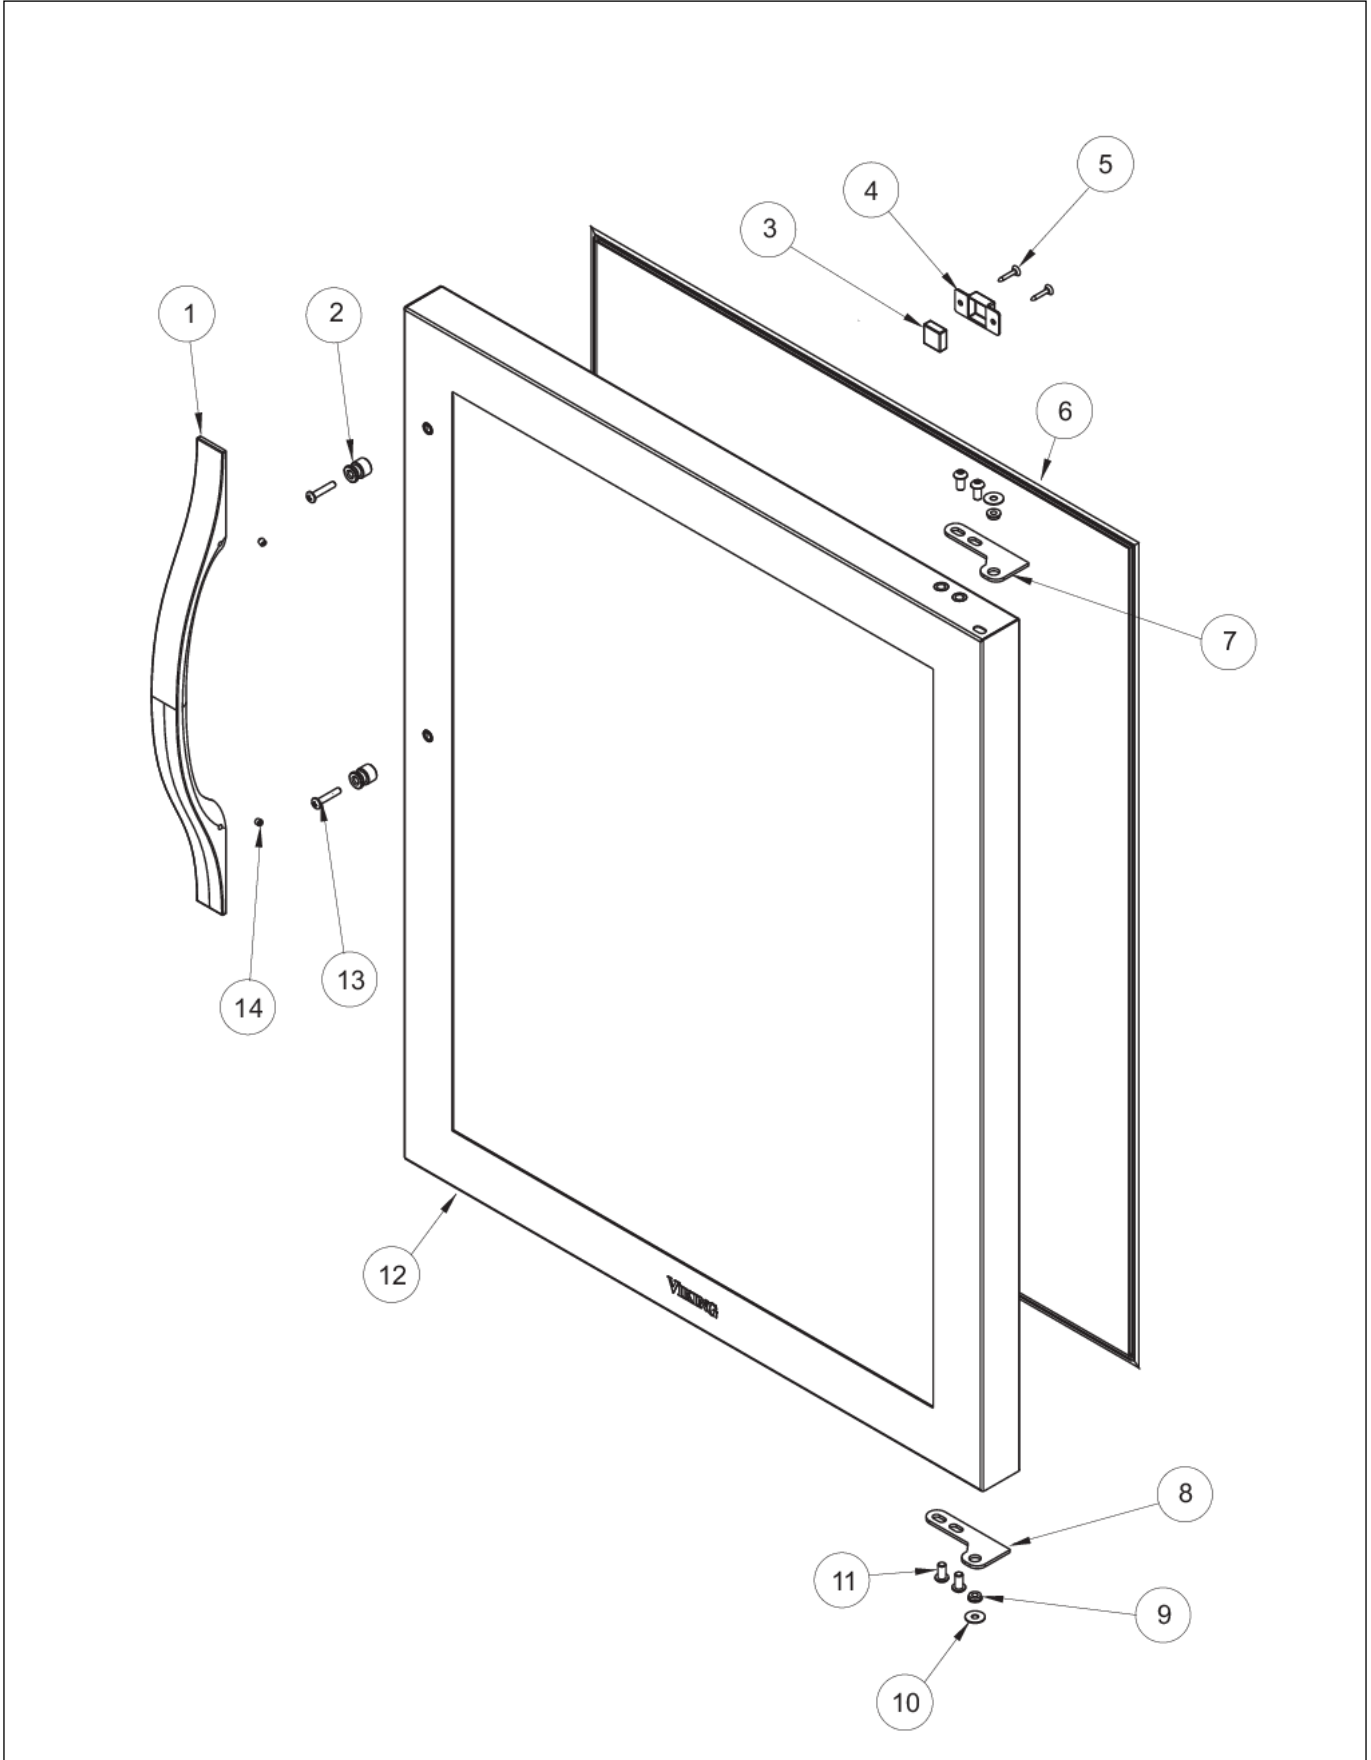

DESIGNER GLASS DOOR

Item	Part No.	Name	Qty	Uom	NOTES
1	010081-000	SUBS TO 022188-000 - DES DOOR HANDLE - SS	1	EA	
2	010080-000	SUBS TO 022189-000 - STAND- OFF STUD - DESIGNER	2	EA	
3	009762-000	3M TAPE, 1.75"	1	EA	
4	009759-000	DOOR SWITCH MAGNET	1	EA	
5	010668-000	RETAINER, MAGNET	1	EA	
6	009523-000	SUBS TO PW230005 - DOOR GASKET - WH	1	EA	
7	009760-000	HINGE ADAPTER, RIGHT TOP, SS	1	EA	
8	009757-000	HINGE ADAPTER, RIGHT BOTTOM,SS	1	EA	
9	009755-000	HINGE BUSHING	2	EA	
10	009761-000	WASHER, NYLON	2	EA	
11	010212-000	SCREW, 1/4-20 SS	4	EA	
12	010045-000	DOOR ASSEMBLY - RT	1	EA	Not available online / Call for pricing and availability
Not Shown	010046-000	DOOR ASSEMBLY - LT	1	EA	
Not Shown	010047-000	DOOR ASSEMBLY - RT	1	EA	
Not Shown	010048-000	DOOR ASSEMBLY - LT	1	EA	
13	PW300163	SCREW (VUIM150) 42243357	2	EA	
14	009644-000	SET SCREW	2	EA