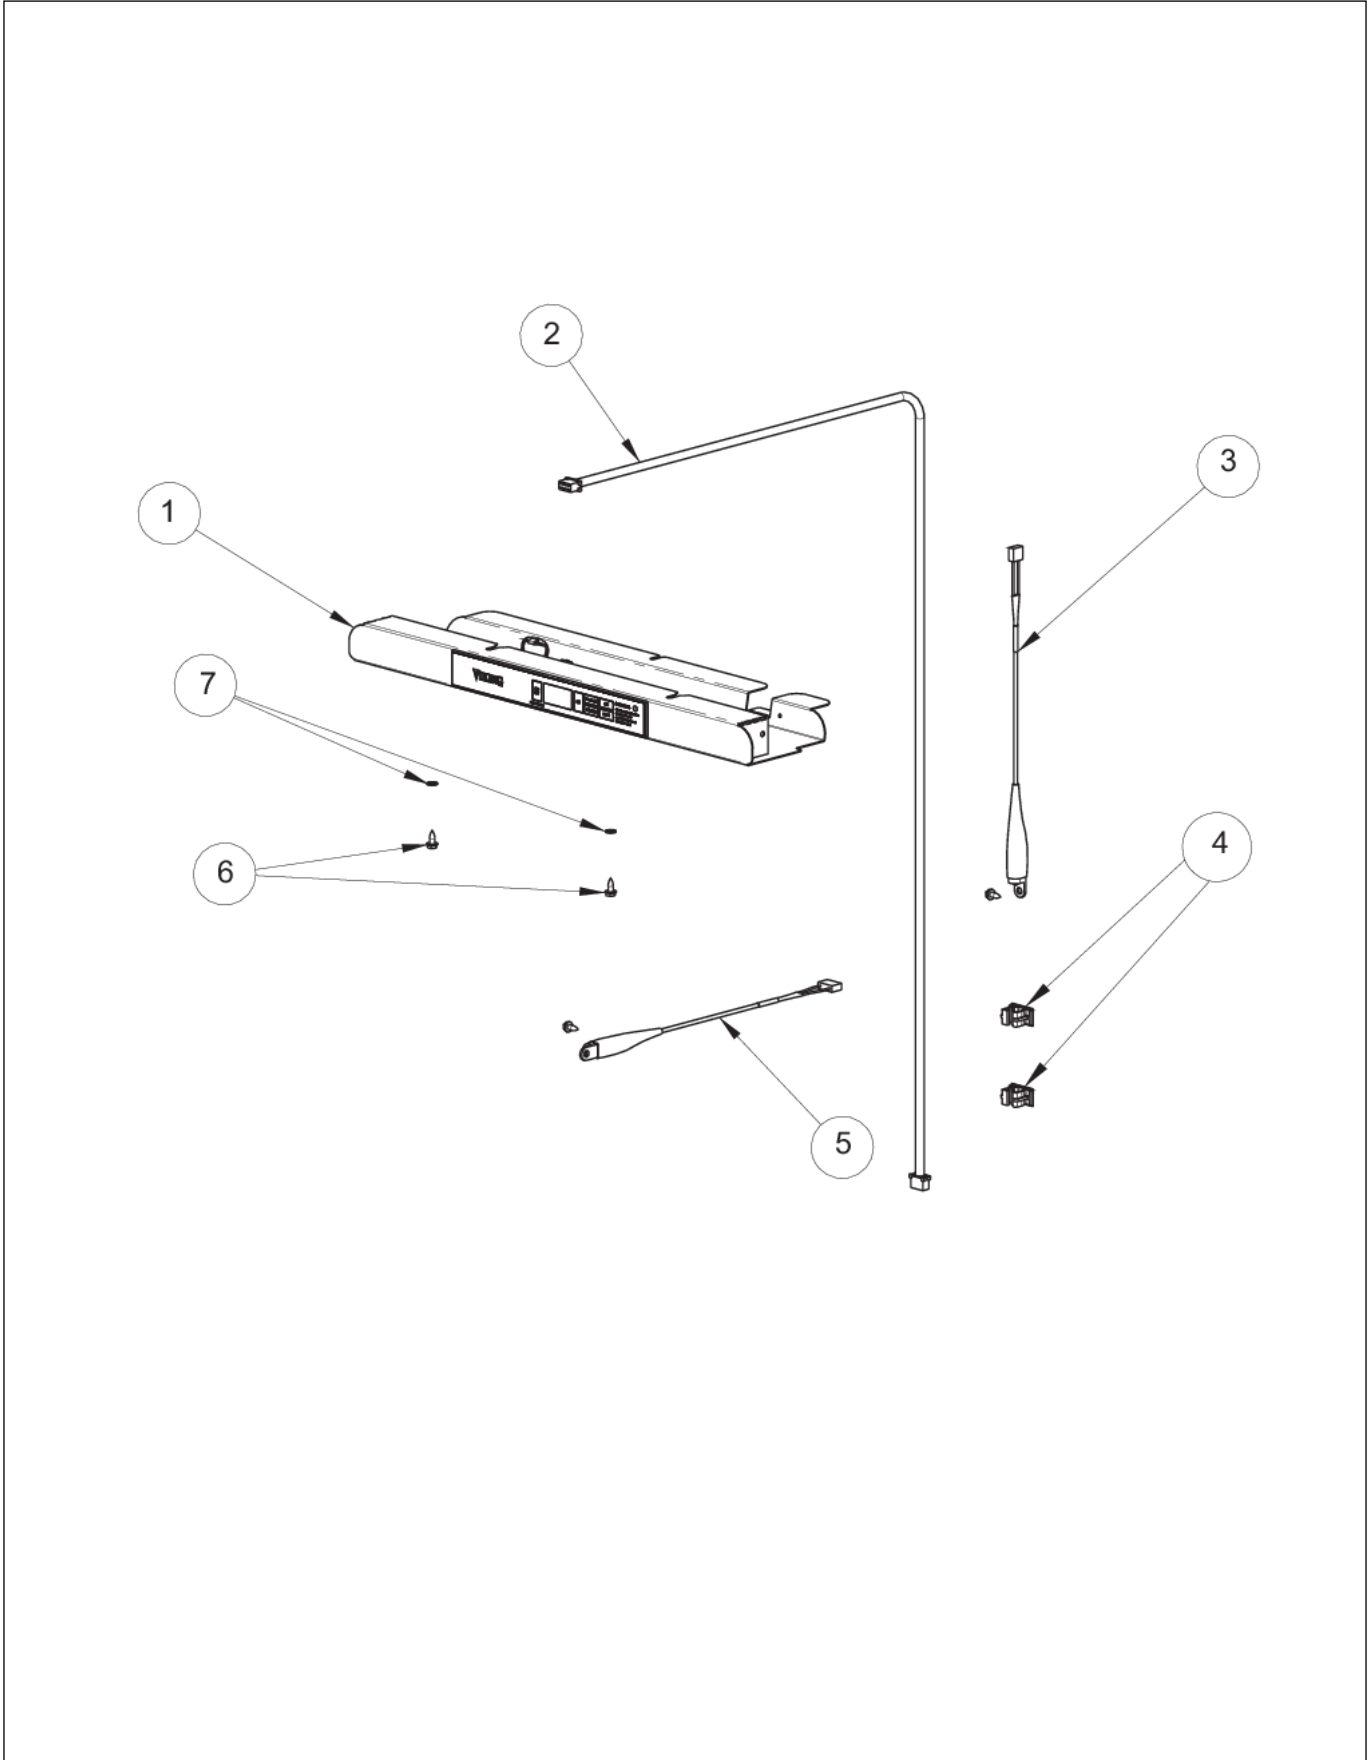

CONTROL AREA

Item	Part No.	Name	Qty	Uom	NOTES
1	028586-000	DISPLAY ASM WH, 24" BC SOLID DR. (INC. WIRE SHELF)	1	EA	
Not Shown	028590-000	DISPLAY ASM WH, 24" BC SOLID DR. (UNITS BUILT AFTER 01-01-10 OR WIRE SHELF PREVIOUSLY INSTALLED)	1	EA	
2	009482-000	COMMUNICATION CABLE	1	EA	
3	009483-000	EVAPORATOR TEMPERATURE THERMISTOR	1	EA	
4	007640-000	PLASTIC WIRE CLIP	2	EA	Not available online / Call for pricing and availability
5	009484-000	DISPLAY TEMPERATURE THERMISTOR	1	EA	
6	009485-000	MACHINE SCREW - SS	2	EA	
7	009486-000	#10 EXTERNAL TOOTH STAR WASHER, SS	2	EA	Not available online / Call for pricing and availability

DESIGNER GLASS DOOR

Item	Part No.	Name	Qty	Uom	NOTES
1	010081-000	SUBS TO 022188-000 - DES DOOR HANDLE - SS	1	EA	
2	010080-000	SUBS TO 022189-000 - STAND- OFF STUD - DESIGNER	2	EA	
3	009762-000	3M TAPE, 1.75"	1	EA	
4	009759-000	DOOR SWITCH MAGNET	1	EA	
5	010668-000	RETAINER, MAGNET	1	EA	
6	009523-000	SUBS TO PW230005 - DOOR GASKET - WH	1	EA	
7	009760-000	HINGE ADAPTER, RIGHT TOP, SS	1	EA	
8	009757-000	HINGE ADAPTER, RIGHT BOTTOM,SS	1	EA	
9	009755-000	HINGE BUSHING	2	EA	
10	009761-000	WASHER, NYLON	2	EA	
11	010212-000	SCREW, 1/4-20 SS	4	EA	
12	010045-000	DOOR ASSEMBLY - RT	1	EA	Not available online / Call for pricing and availability
Not Shown	010046-000	DOOR ASSEMBLY - LT	1	EA	
Not Shown	010047-000	DOOR ASSEMBLY - RT	1	EA	
Not Shown	010048-000	DOOR ASSEMBLY - LT	1	EA	
13	PW300163	SCREW (VUIM150) 42243357	2	EA	
14	009644-000	SET SCREW	2	EA	