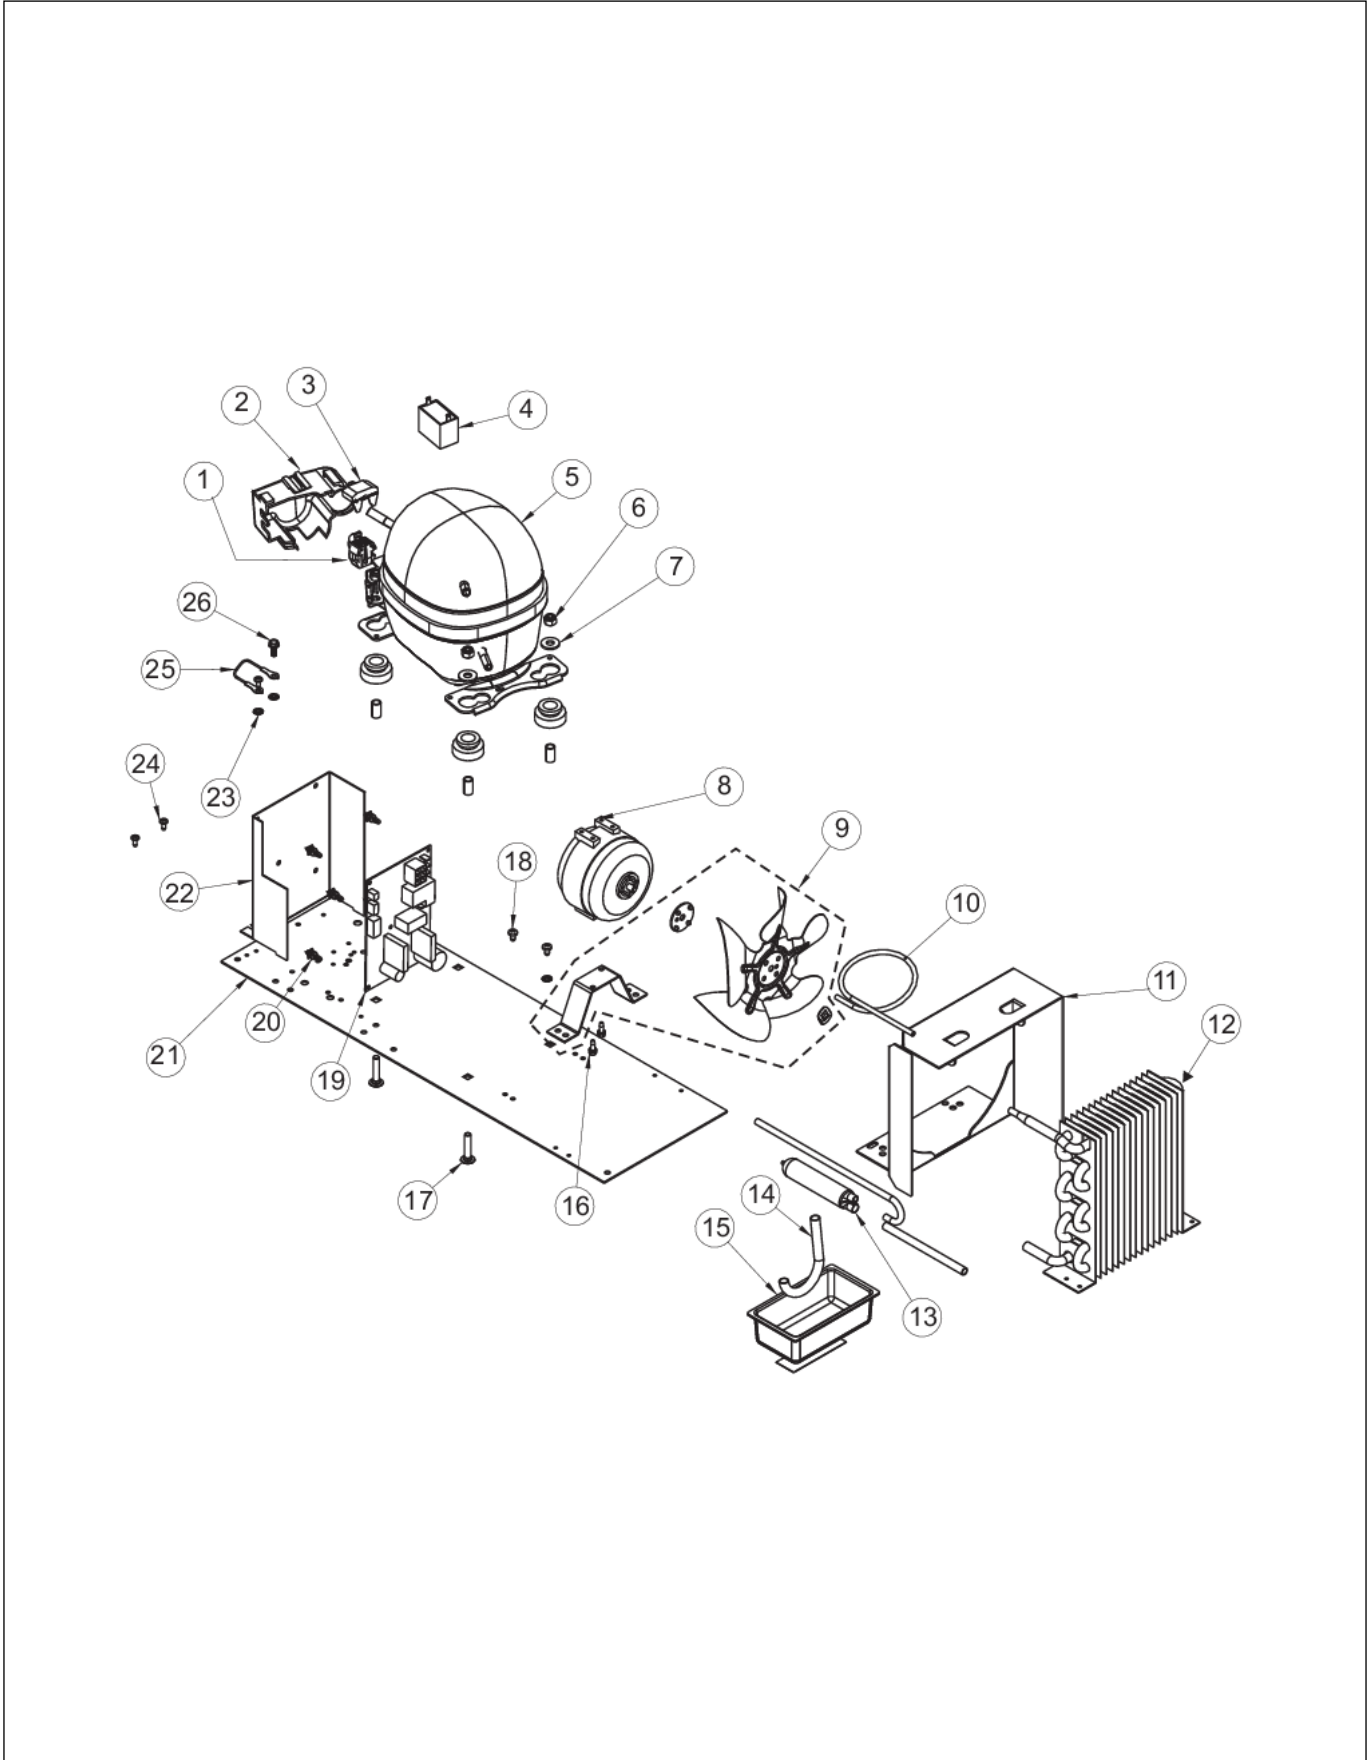

LOWER UNIT AREA

Item	Part No.	Name	Qty	Uom	NOTES
1	PS100021	PTC RELAY (42245131) 152 WC	1	EA	
2	009507-000	RELAY COVER	1	EA	Not available online / Call for pricing and availability
3	PS100020	OVERLOAD (42245133) 152 WC	1	EA	
4	PS100023	RUN CAPACITOR (42245134) 152 WC	1	EA	
5	009508-000	COMPRESSOR ASSEMBLY	1	EA	
6	PW200017	LOCK NUT .25-.20 UNC	4	EA	NO LONGER AVAILABLE, Not available online / Call for pricing and availability
7	PW200018	FLAT WASHER	4	EA	
8	PW240005	FAN/MTR ASSY COMPLETE VUWC	1	EA	
9	PW200037	FAN BLADE	1	EA	
10	007638-000	COPPER TUBING	1	EA	Not available online / Call for pricing and availability
11	PW210013	FAN SHROUD (VUWC140) 42241349	1	EA	NO LONGER AVAILABLE
12	PW300159	CONDENSER ASSY	1	EA	
13	PW240003	DRIER ASSY VUWC140	1	EA	
14	PW220009	DRAIN TUBE J-TRAP (42242901)	1	EA	
15	PW210014	DRIP PAN ASSY. (VUWC140)*42242055	1	EA	
16	009509-000	#8-36 SCREW	2	EA	Not available online / Call for pricing and availability
17	PW200023	CARRIAGE BOLT	4	EA	NO LONGER AVAILABLE
18	PW200021	SCREW	4	EA	
19	009511-000	ELECTRONIC CONTROL BOARD AND BRACKET ASM	1	EA	
20	009513-000	STANDOFF	4	EA	
21	PW210011	BASEPLATE (VUWC140)	1	EA	
22	009514-000	CONTROL BOARD MOUNTING BRACKET	1	EA