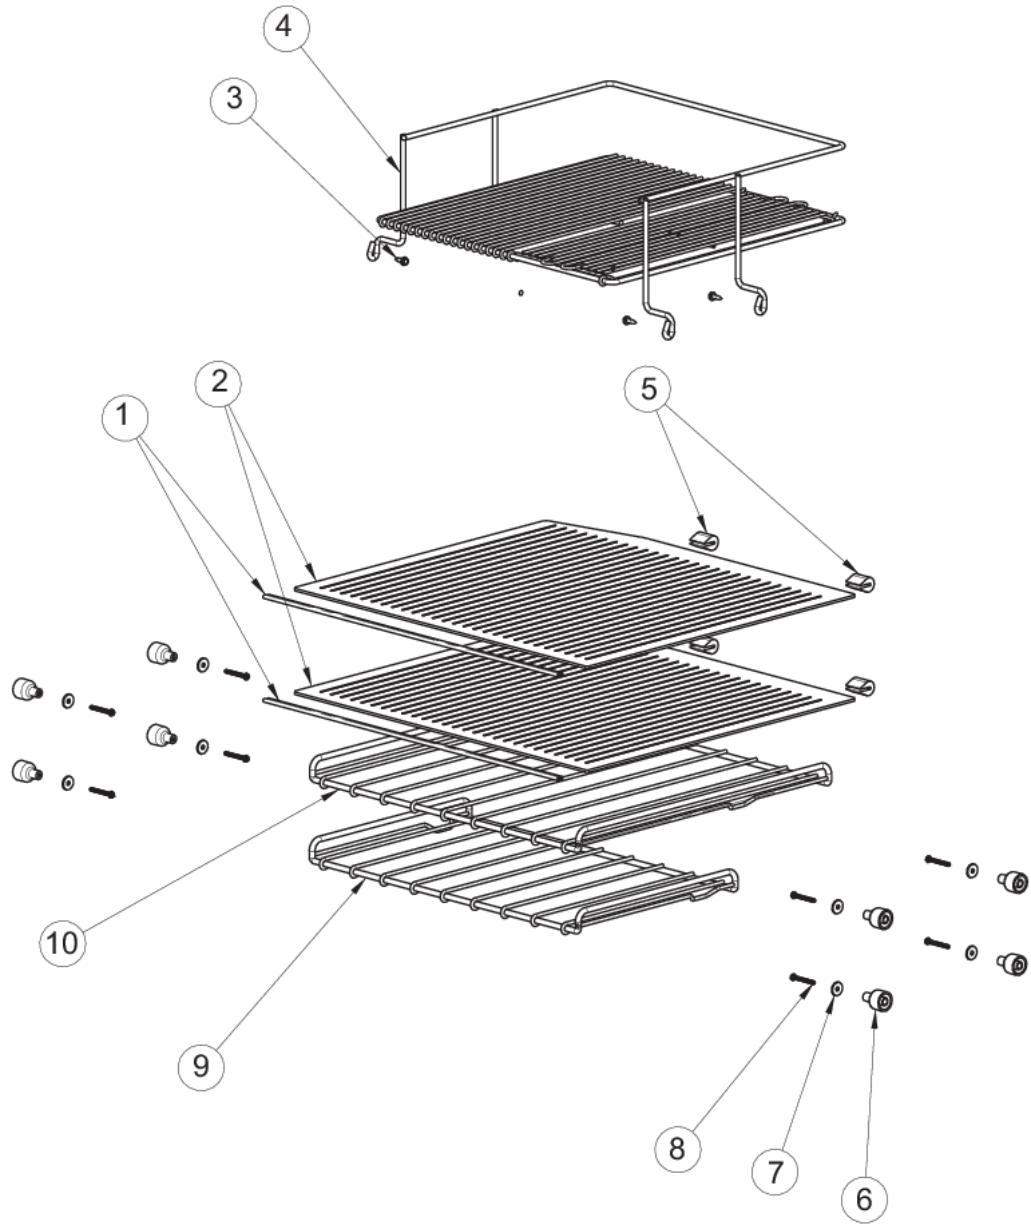

INTERIOR SHELVING

Item	Part No.	Name	Qty	Uom	NOTES
1	PW230059	FRONT GUARD TRIM (41005449)	2	EA	
2	PW210022	LARGE GLASS SHELF & TRIM 42243083	2	EA	
3	PW200015	SCREWS 08205079	4	EA	
4	009498-000	WIRE SHELF - CHROME	1	EA	
5	009500-000	1" BUMPER - WH	2	EA	
6	009502-000	SUPPORT MOUNTING PEG - WH	8	EA	Not available online / Call for pricing and availability
7	009504-000	SUPPORT PEG WASHER - WH	8	EA	Not available online / Call for pricing and availability
8	PW300267	DRAFT TOWER MOUNTING SCREW (41006739) VUBD	8	EA	
9	009505-000	UPPER WINE SHELF - CHROME	1	EA	
10	009506-000	LOWER WINE SHELF - CHROME	1	EA