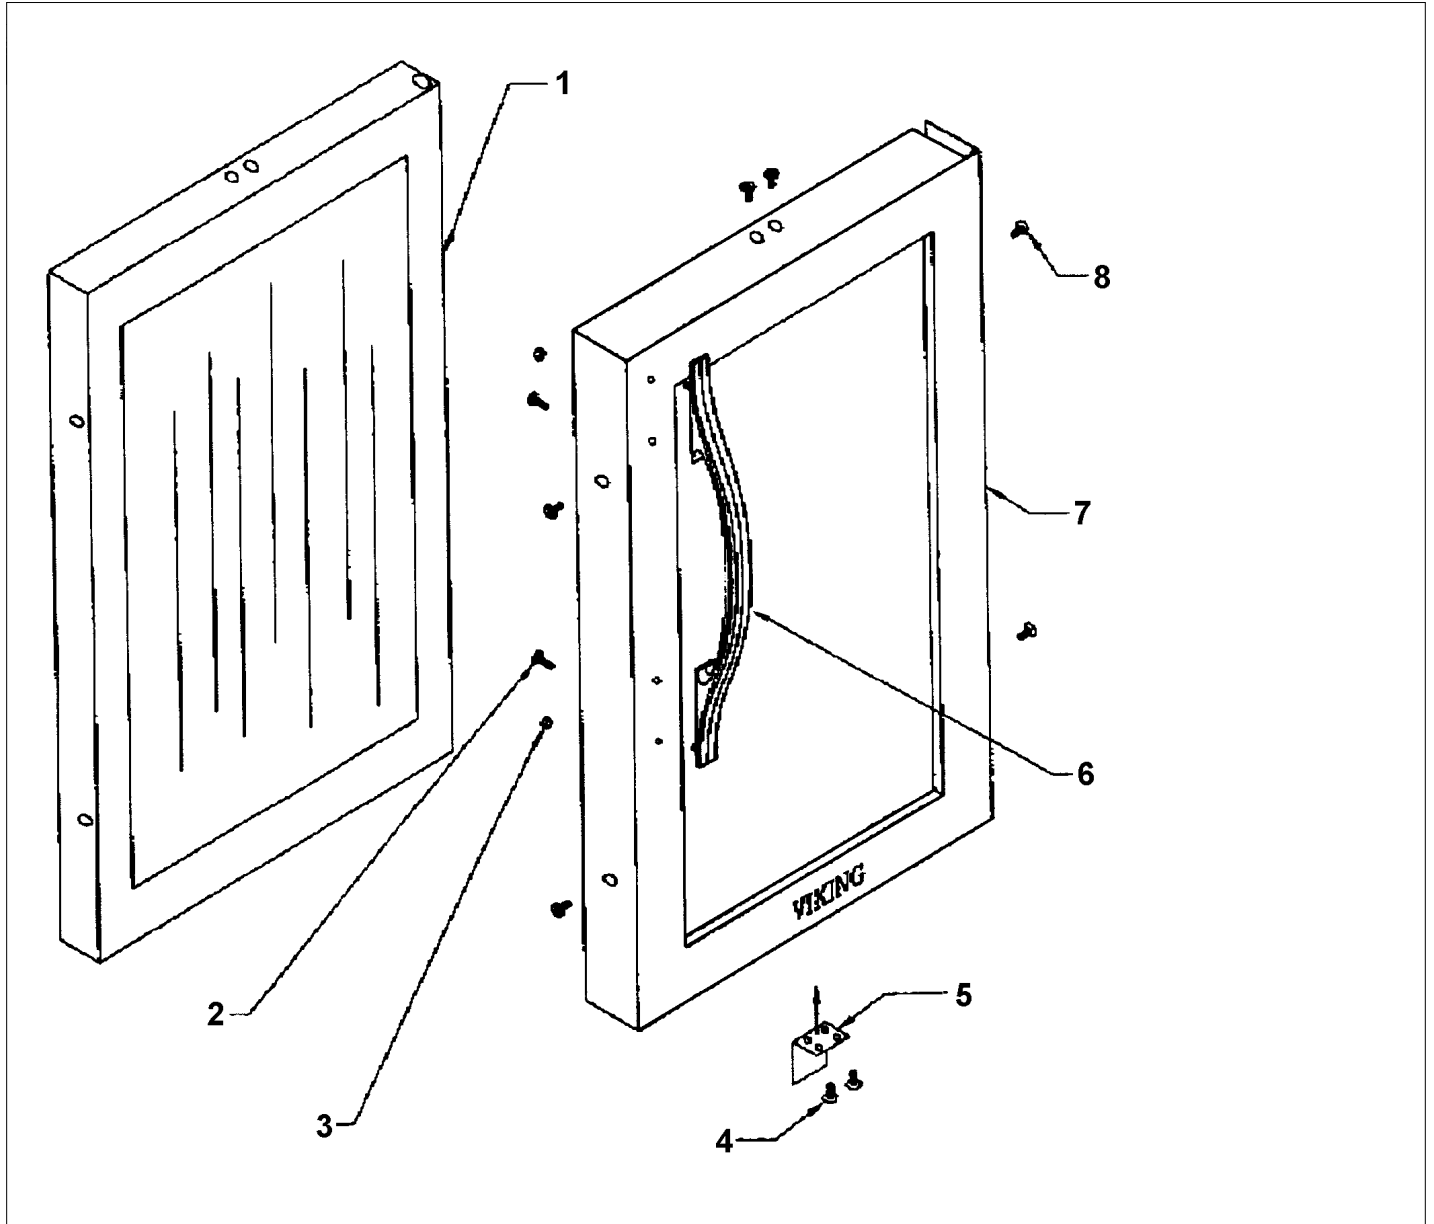

FLUTED DOOR ASSY

Item	Part No.	Name	Qty	Uom	NOTES
1	PW210034	GLASS (FLUTED) 42244128	1	EA	NO LONGER AVAILABLE, Not available online / Call for pricing and availability
NI	PW230124	MAGNETIC GASKET, BLACK	1	EA	
2	PW200049	SCREW (PACK OF 2)	1	EA	NO LONGER AVAILABLE
3	PW200050	HEX-KEP NUT (42247454)	1	EA	NO LONGER AVAILABLE
4	PW200051	SCREW	1	EA	Not available online / Call for pricing and availability
5	PW220012	SUB TO PW220003 - STRIKER PLATE 41004710	1	EA	NO LONGER AVAILABLE, Not available online / Call for pricing and availability
6	PE030090	HANDLE - SS	1	EA	Not available online / Call for pricing and availability
Not Shown	PE030090PVD	DOOR HANDLE 27" *BR* PVD	1	EA	NO LONGER AVAILABLE, Not available online / Call for pricing and availability
7	PW230027	DOOR HANDLE FRAME (LH) 42243782	1	EA	NO LONGER AVAILABLE
Not Shown	PW230025	DOOR HANDLE FRAME (RH) (42243781)	1	EA	NO LONGER AVAILABLE, Not available online / Call for pricing and availability
8	PW200052	SCREW	1	EA	Not available online / Call for pricing and availability
NI	G5098060SS	DR. ASSY DUWC/DUAR140 *SS* FLUT. LH (42246351)	1	EA	NO LONGER AVAILABLE, Not available online / Call for pricing and availability
Not Shown	G5098060SSBR	COMPLETE DOOR ASSEMBLY - SSBR (LH)	1	EA	Not available online / Call for pricing and availability
Not Shown	G5098064SS	DR. ASSY DUWC/DUAR140 *SS* FLUT. RH - 42246346	1	EA	NO LONGER AVAILABLE