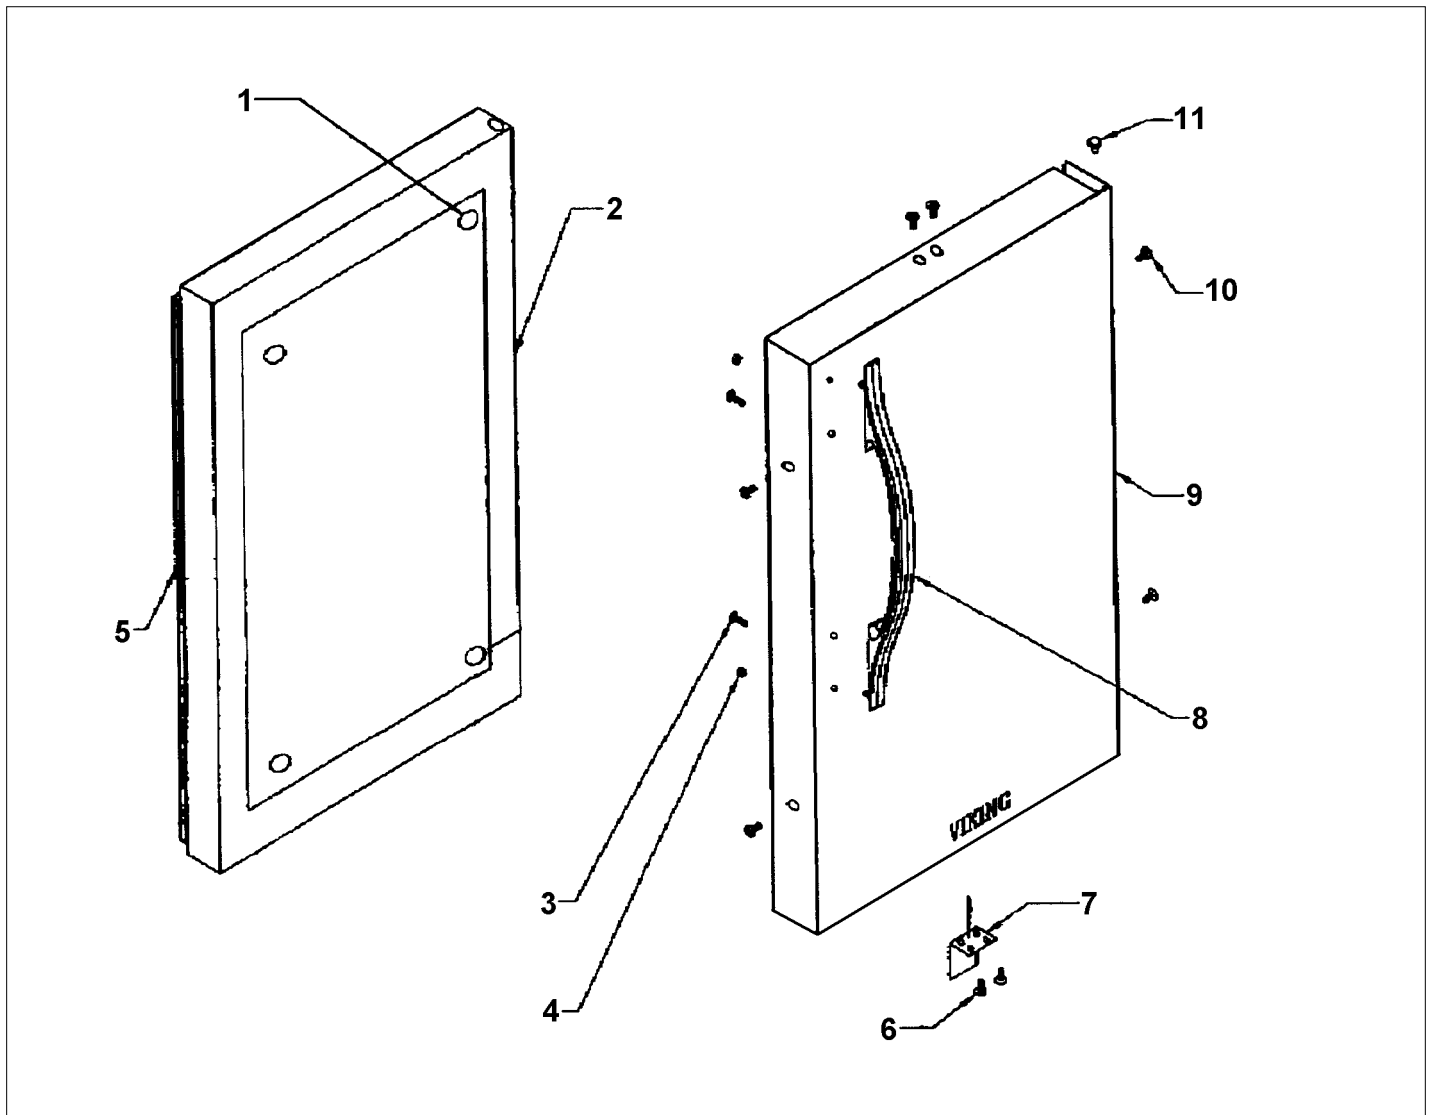

Item	Part No.	Name	Qty	Uom	NOTES
38	PW220007	J TRAP	1	EA	Not available online / Call for pricing and availability

SOLID DOOR ASSY

Item	Part No.	Name	Qty	Uom	NOTES
1	PW230039	BUMPER - 41005890	1	EA	Not available online / Call for pricing and availability
2	PW230047	DOOR SUBASSEMBLY	1	EA	Not available online / Call for pricing and availability
3	PW200049	SCREW (PACK OF 2)	1	EA	NO LONGER AVAILABLE
4	PW200050	HEX-KEP NUT (42247454)	1	EA	NO LONGER AVAILABLE
5	PW230124	MAGNETIC GASKET, BLACK	1	EA	
6	PW200051	SCREW	1	EA	Not available online / Call for pricing and availability
7	PW220012	SUB TO PW220003 - STRIKER PLATE 41004710	1	EA	NO LONGER AVAILABLE, Not available online / Call for pricing and availability
8	PE030090	HANDLE - SS	1	EA	Not available online / Call for pricing and availability
Not Shown	PE030090PVD	DOOR HANDLE 27" *BR* PVD	1	EA	NO LONGER AVAILABLE, Not available online / Call for pricing and availability
9	B9297544	DOOR SKIN - SS (LH)	1	EA	Not available online / Call for pricing and availability
Not Shown	C9297544BK	SILK SCREEN (DUWC140)	1	EA	NO LONGER AVAILABLE, Not available online / Call for pricing and availability
Not Shown	C9297544WH	SILK SCREEN (DUWC140)	1	EA	NO LONGER AVAILABLE, Not available online / Call for pricing and availability
Not Shown	C9297544BT	SILK SCREEN (DUWC140)	1	EA	NO LONGER AVAILABLE, Not available online / Call for pricing and availability