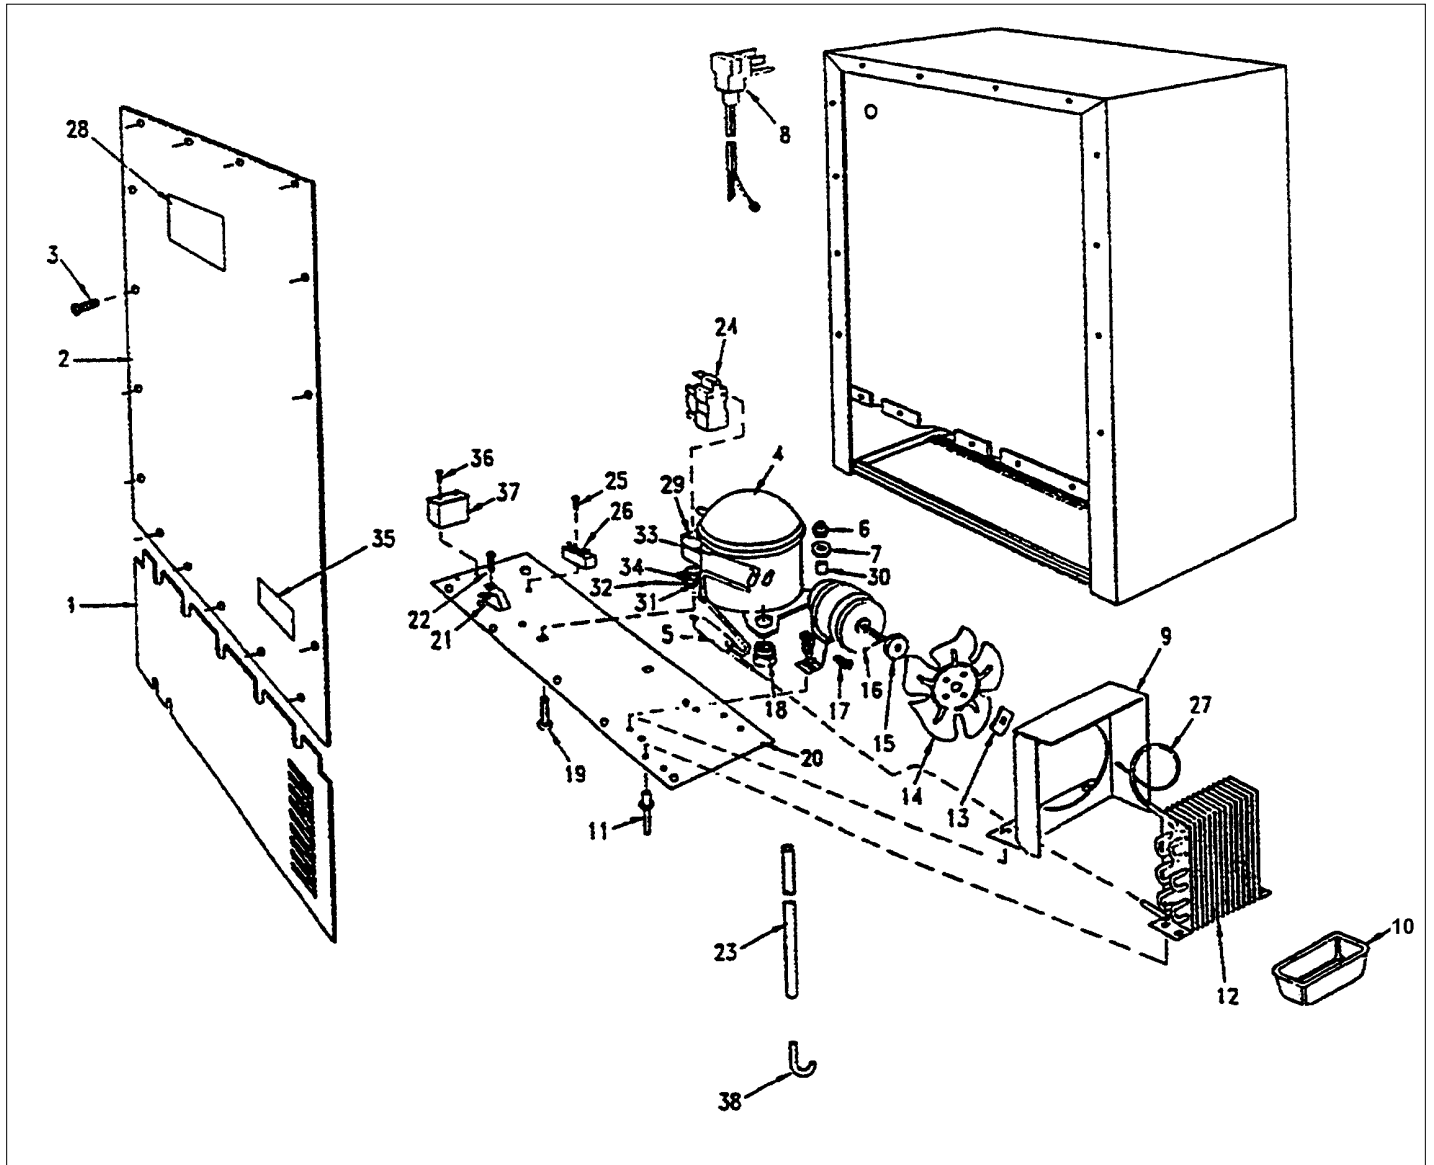

Item	Part No.	Name	Qty	Uom	NOTES
1	PW210009	BACK SHROUD (VUWC140) 42242081	1	EA	NO LONGER AVAILABLE
2	PW210010	CABINET BACK (VUWC140) * 42241648	1	EA	NO LONGER AVAILABLE
3	PW200016	SCREW, CABINET BACK	1	EA	Not available online / Call for pricing and availability
4	PW200040	COMPRESSOR ASSEMBLY 42242580	1	EA	
5	PW240003	DRIER ASSY VUWC140	1	EA	
6	PW200017	LOCK NUT .25-.20 UNC	1	EA	NO LONGER AVAILABLE, Not available online / Call for pricing and availability
7	PW200018	FLAT WASHER	1	EA	
8	PW240002	POWER CORD (VUWC140) 42242488	1	EA	
9	PW210013	FAN SHROUD (VUWC140) 42241349	1	EA	NO LONGER AVAILABLE
10	PW210014	DRIP PAN ASSY. (VUWC140)*42242055	1	EA	
11	PW200019	POP RIVET	1	EA	Not available online / Call for pricing and availability
12	PW240004	CONDENSER, R-134A	1	EA	
13	PW200020	NUT, TINNERMAN	1	EA	Not available online / Call for pricing and availability
14	PW200037	FAN BLADE	1	EA	
15	PW200036	SILENCER, FAN MOTOR SPACER	1	EA	Not available online / Call for pricing and availability
16	PW240005	FAN/MTR ASSY COMPLETE VUWC	1	EA	
17	PW200021	SCREW	1	EA	
18	PW200040	COMPRESSOR ASSEMBLY 42242580	1	EA	
19	PW200023	CARRIAGE BOLT	1	EA	NO LONGER AVAILABLE
20	PW210011	BASEPLATE (VUWC140)	1	EA