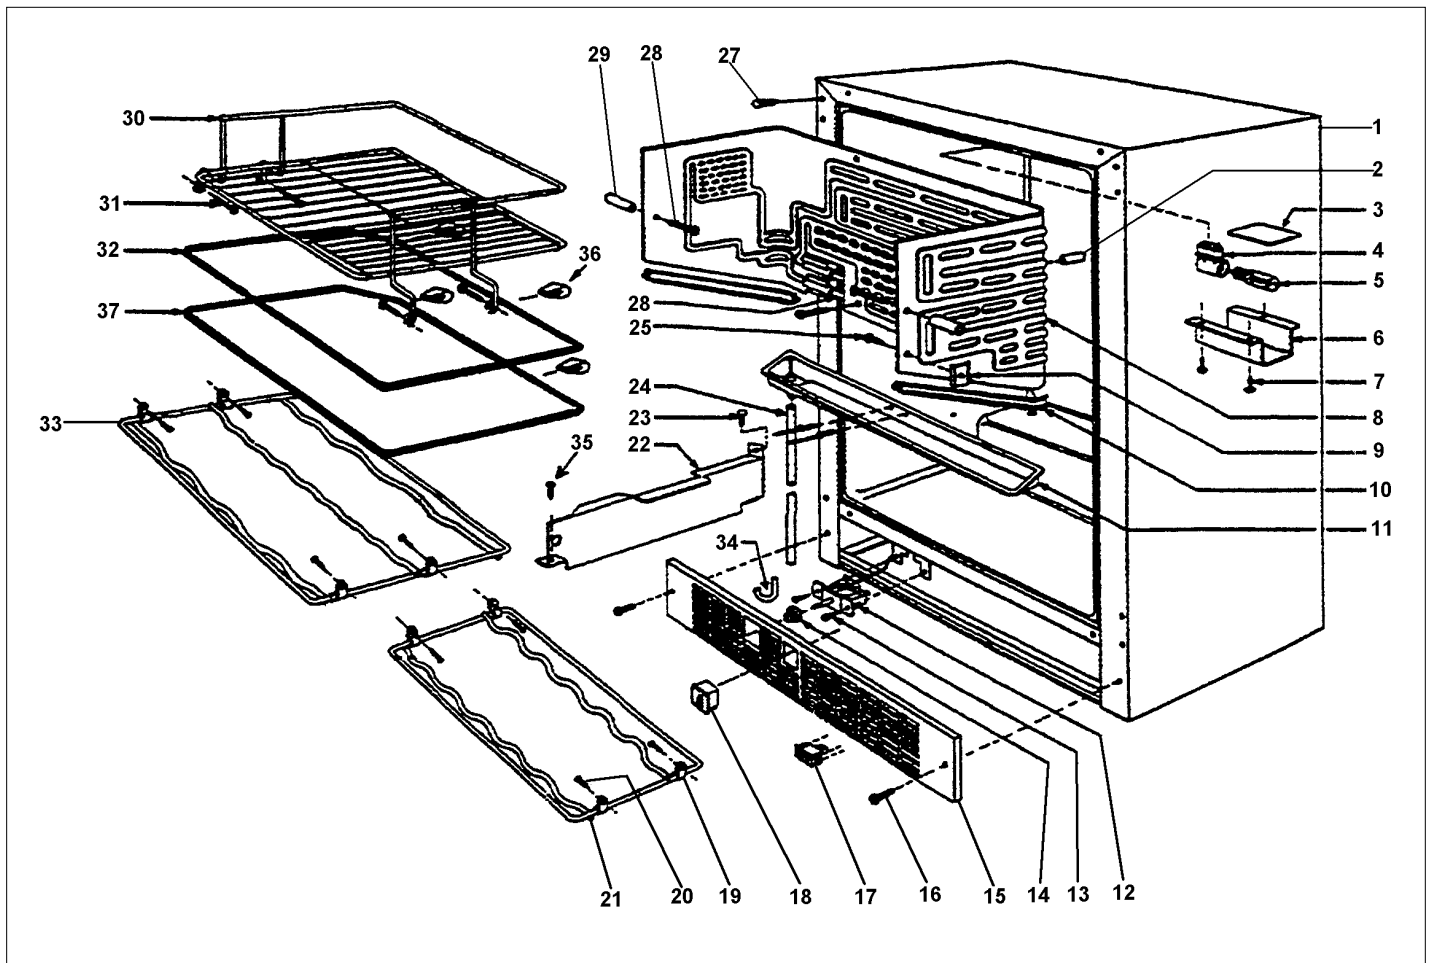

RACK ASSY

Item	Part No.	Name	Qty	Uom	NOTES
1	PW210019	CABINET	1	EA	Not available online / Call for pricing and availability
2	PW200009	EVAPORATOR SPACER	1	EA	Not available online / Call for pricing and availability
3	PW220001	LIGHT SHIELD (VUWC140)*42242070	1	EA	
4	PW240013	LAMP SOCKET (VUWC140) * 2240003A	1	EA	
5	PW240014	LIGHT BULB 15 WATT VUWC 2240004A	1	EA	
6	PW220002	LENS COVER,INTER. LGT(VUWC)42242035	1	EA	
7	PW200010	SCREW, LENS COVER (QTY OF 2)	1	EA	
8	PW240058	EVAPORATOR, VUAR141 (42244045)	1	EA	
9	PW200001	EVAPORATOR ASSEMBLY 42241493	1	EA	
10	025224-000	EVAPORATOR TRIM *BLACK	1	EA	Not available online / Call for pricing and availability
11	PW210012	DRIP TRAY & 2 POP RVT(VUWC)42242603	1	EA	
12	PW240028	THERMOSTAT VUAR140 42244092	1	EA	
13	PW240015	SUB TO PW240028	1	EA	
14	PW230004	THERMOSTAT KNOB (VUWC140)*42241950	1	EA	
15	PW210003	GRILLE, (VUWC140) * 42242485	1	EA	
16	PW200003	SCREW 42242847 (PKG 20)	1	EA	
17	PW240017	LIGHT SWITCH PLUNGER VUWC 42241373	1	EA	
18	PW230012	LIGHT SWITCH, PLUNGER *BK* 42242915	1	EA	
19	PW200011	P CLAMP & SCREWS (PKG 20) 42242071	1	EA	
20	PW200004	SCREW LENS COVER 42243354	1	EA	
21	PW210004	BTM WINE RACK W/ P CLAMPS 42242072	1	EA