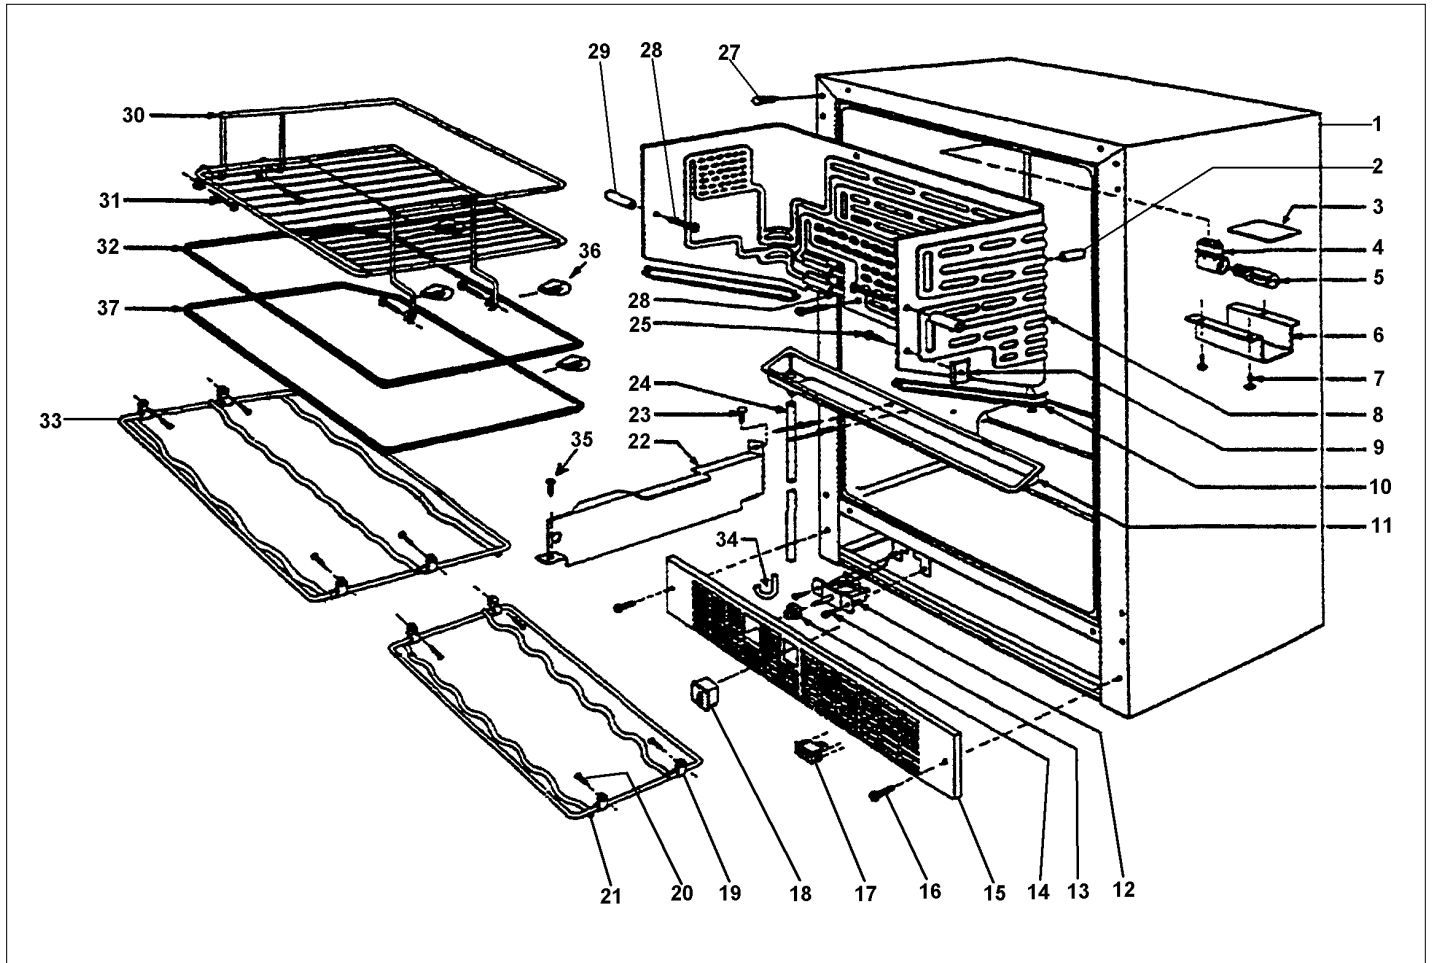

Item	Part No.	Name	Qty	Uom	NOTES
22	PW210005	FRONT SHIELD(VUWC140)* 41003674	1	EA	NO LONGER AVAILABLE
23	PW200005	DART CLIP, FRONT SHROUD	1	EA	Not available online / Call for pricing and availability
24	PW240021	DRAIN TUBE (42242079)	1	EA	
25	PW200006	SCREW	1	EA	NO LONGER AVAILABLE
26	PW200012	CAPS, EVAPOR. PORTS(VUWC)*42242606	1	EA	NO LONGER AVAILABLE, Not available online / Call for pricing and availability
27	PW200013	SUB TO PW200018 - HOLE PLUG WHITE	1	EA	NO LONGER AVAILABLE, Not available online / Call for pricing and availability
28	PW200007	SCREW, EVAPOR. (VUWC140)* 08204902	1	EA	NO LONGER AVAILABLE
29	PW200014	3/4" WHITE SPACER (41002929)	1	EA	NO LONGER AVAILABLE
30	PW210017	WIRE SHELF TOP (42242958)	1	EA	
31	PW200015	SCREWS 08205079	1	EA	
32	PW210022	LARGE GLASS SHELF & TRIM 42243083	1	EA	
33	PW210008	MID WINE RACK W/ P CLAMPS 42241943	1	EA	
34	PW220007	J TRAP	1	EA	Not available online / Call for pricing and availability
35	PW200008	SCREW, FRONT SHROUD	1	EA	Not available online / Call for pricing and availability
36	PW220005	SUBS TO 009500-000 - SPACER, GLASS SHELF 42242960(PKG2)	1	EA	
37	PW210022	LARGE GLASS SHELF & TRIM 42243083	1	EA