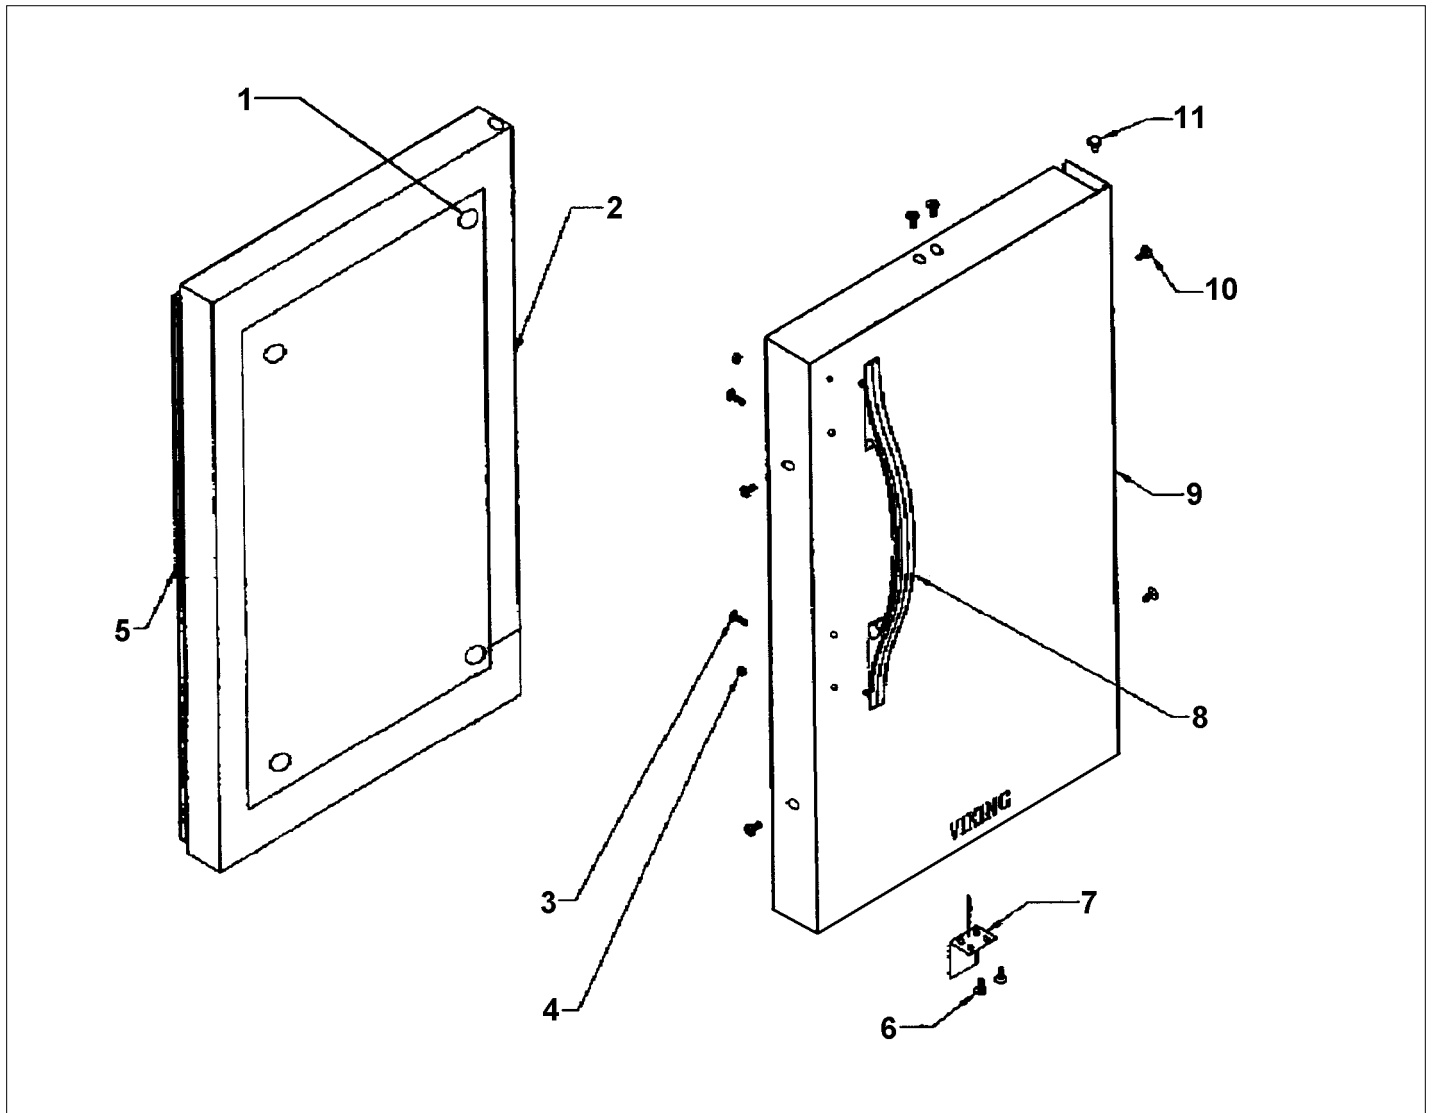

Item	Part No.	Name	Qty	Uom	NOTES
38	PW220007	J TRAP	1	EA	Not available online / Call for pricing and availability

SOLID DOOR ASSY

Item	Part No.	Name	Qty	Uom	NOTES
1	PW230039	BUMPER - 41005890	1	EA	Not available online / Call for pricing and availability
2	PW230047	DOOR SUBASSEMBLY	1	EA	Not available online / Call for pricing and availability
3	PW200049	SCREW (PACK OF 2)	1	EA	NO LONGER AVAILABLE
4	PW200050	HEX-KEP NUT (42247454)	1	EA	NO LONGER AVAILABLE
5	PW230124	MAGNETIC GASKET, BLACK	1	EA	
6	PW200051	SCREW	1	EA	Not available online / Call for pricing and availability
7	PW220012	SUB TO PW220003 - STRIKER PLATE 41004710	1	EA	NO LONGER AVAILABLE, Not available online / Call for pricing and availability
8	PE030090	HANDLE - SS	1	EA	Not available online / Call for pricing and availability
Not Shown	PE030090PVD	DOOR HANDLE 27" *BR* PVD	1	EA	NO LONGER AVAILABLE, Not available online / Call for pricing and availability
9	B9297544	DOOR SKIN - SS (LH)	1	EA	Not available online / Call for pricing and availability
Not Shown	C9297544BK	SILK SCREEN (DUWC140)	1	EA	NO LONGER AVAILABLE, Not available online / Call for pricing and availability
Not Shown	C9297544WH	SILK SCREEN (DUWC140)	1	EA	NO LONGER AVAILABLE, Not available online / Call for pricing and availability
Not Shown	C9297544BT	SILK SCREEN (DUWC140)	1	EA	NO LONGER AVAILABLE, Not available online / Call for pricing and availability