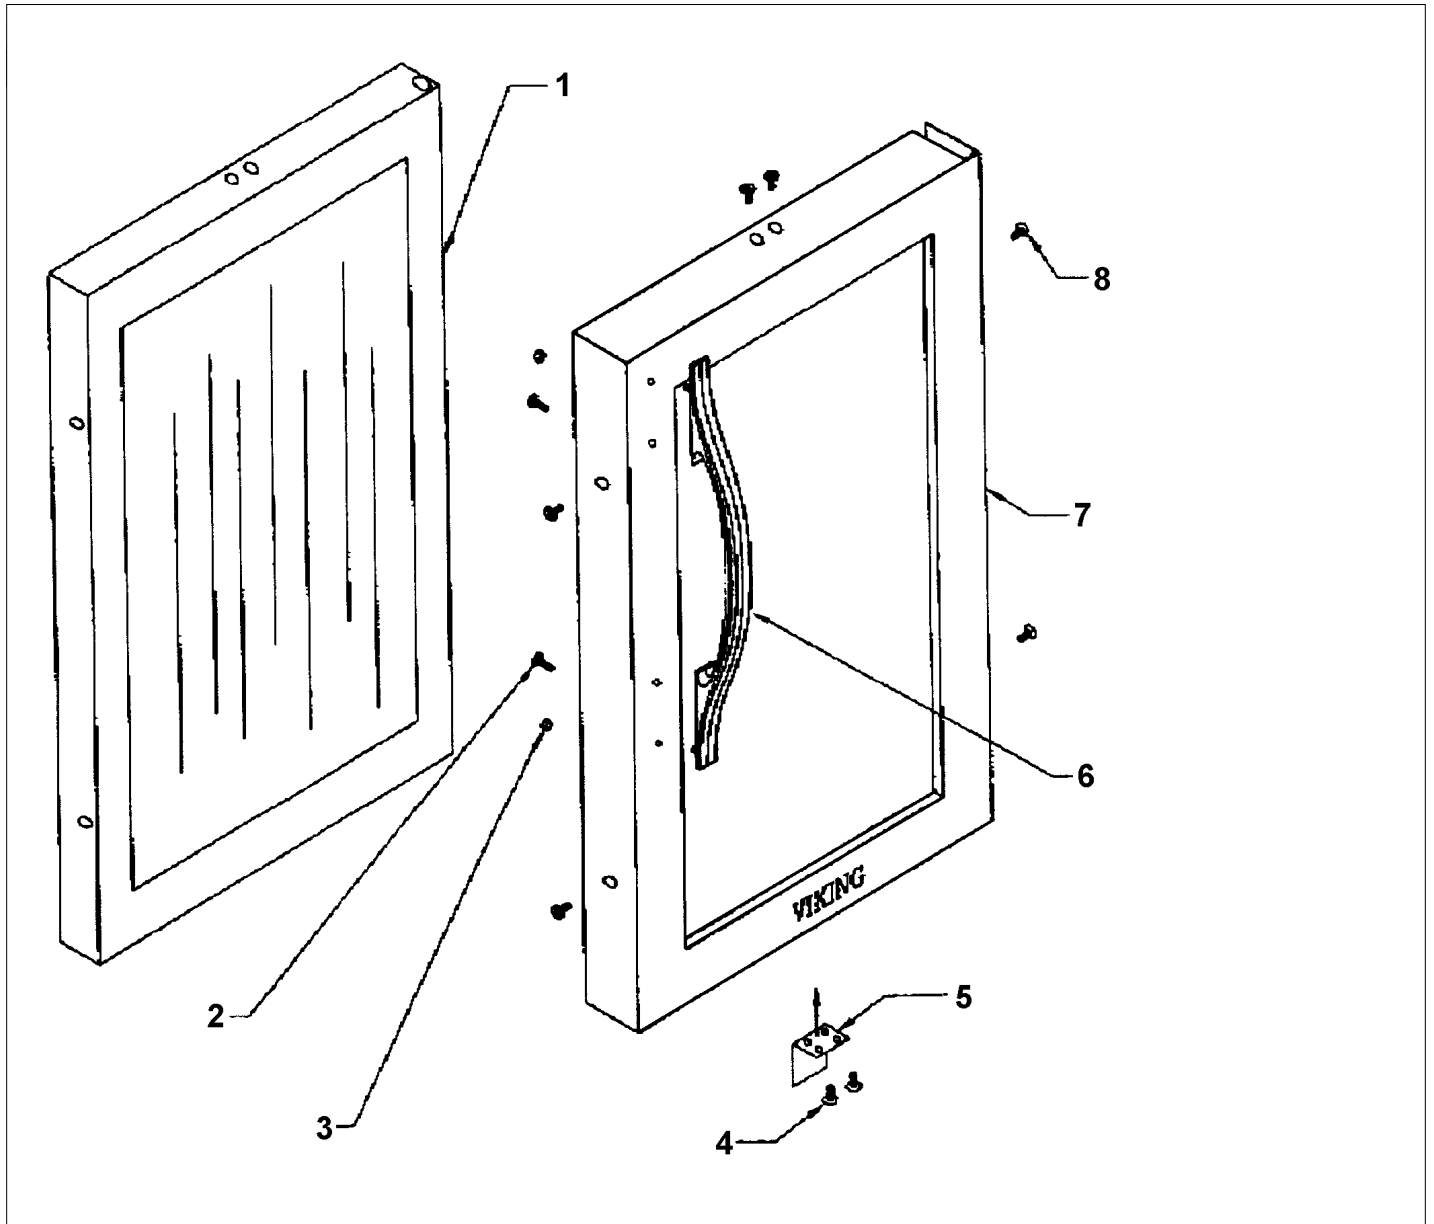

# NON ILLUSTRATED PART

Item	Part No.	Name	Qty	Uom	NOTES
Not Shown	G5098059SSBR	COMPLETE DOOR ASSEMBLY - SSBR (RH)	1	EA	Not available online / Call for pricing and availability

FLUTED DOOR ASSY

Item	Part No.	Name	Qty	Uom	NOTES
1	PW210034	GLASS (FLUTED) 42244128	1	EA	NO LONGER AVAILABLE, Not available online / Call for pricing and availability
NI	PW230124	MAGNETIC GASKET, BLACK	1	EA	
2	PW200049	SCREW (PACK OF 2)	1	EA	NO LONGER AVAILABLE
3	PW200050	HEX-KEP NUT (42247454)	1	EA	NO LONGER AVAILABLE
4	PW200051	SCREW	1	EA	Not available online / Call for pricing and availability
5	PW220012	SUB TO PW220003 - STRIKER PLATE 41004710	1	EA	NO LONGER AVAILABLE, Not available online / Call for pricing and availability
6	PE030090	HANDLE - SS	1	EA	Not available online / Call for pricing and availability
Not Shown	PE030090PVD	DOOR HANDLE 27" *BR* PVD	1	EA	NO LONGER AVAILABLE, Not available online / Call for pricing and availability
7	PW230027	DOOR HANDLE FRAME (LH) 42243782	1	EA	NO LONGER AVAILABLE
Not Shown	PW230025	DOOR HANDLE FRAME (RH) (42243781)	1	EA	NO LONGER AVAILABLE, Not available online / Call for pricing and availability
8	PW200052	SCREW	1	EA	Not available online / Call for pricing and availability
NI	G5098060SS	DR. ASSY DUWC/DUAR140 *SS* FLUT. LH (42246351)	1	EA	NO LONGER AVAILABLE, Not available online / Call for pricing and availability
Not Shown	G5098060SSBR	COMPLETE DOOR ASSEMBLY - SSBR (LH)	1	EA	Not available online / Call for pricing and availability
Not Shown	G5098064SS	DR. ASSY DUWC/DUAR140 *SS* FLUT. RH - 42246346	1	EA	NO LONGER AVAILABLE