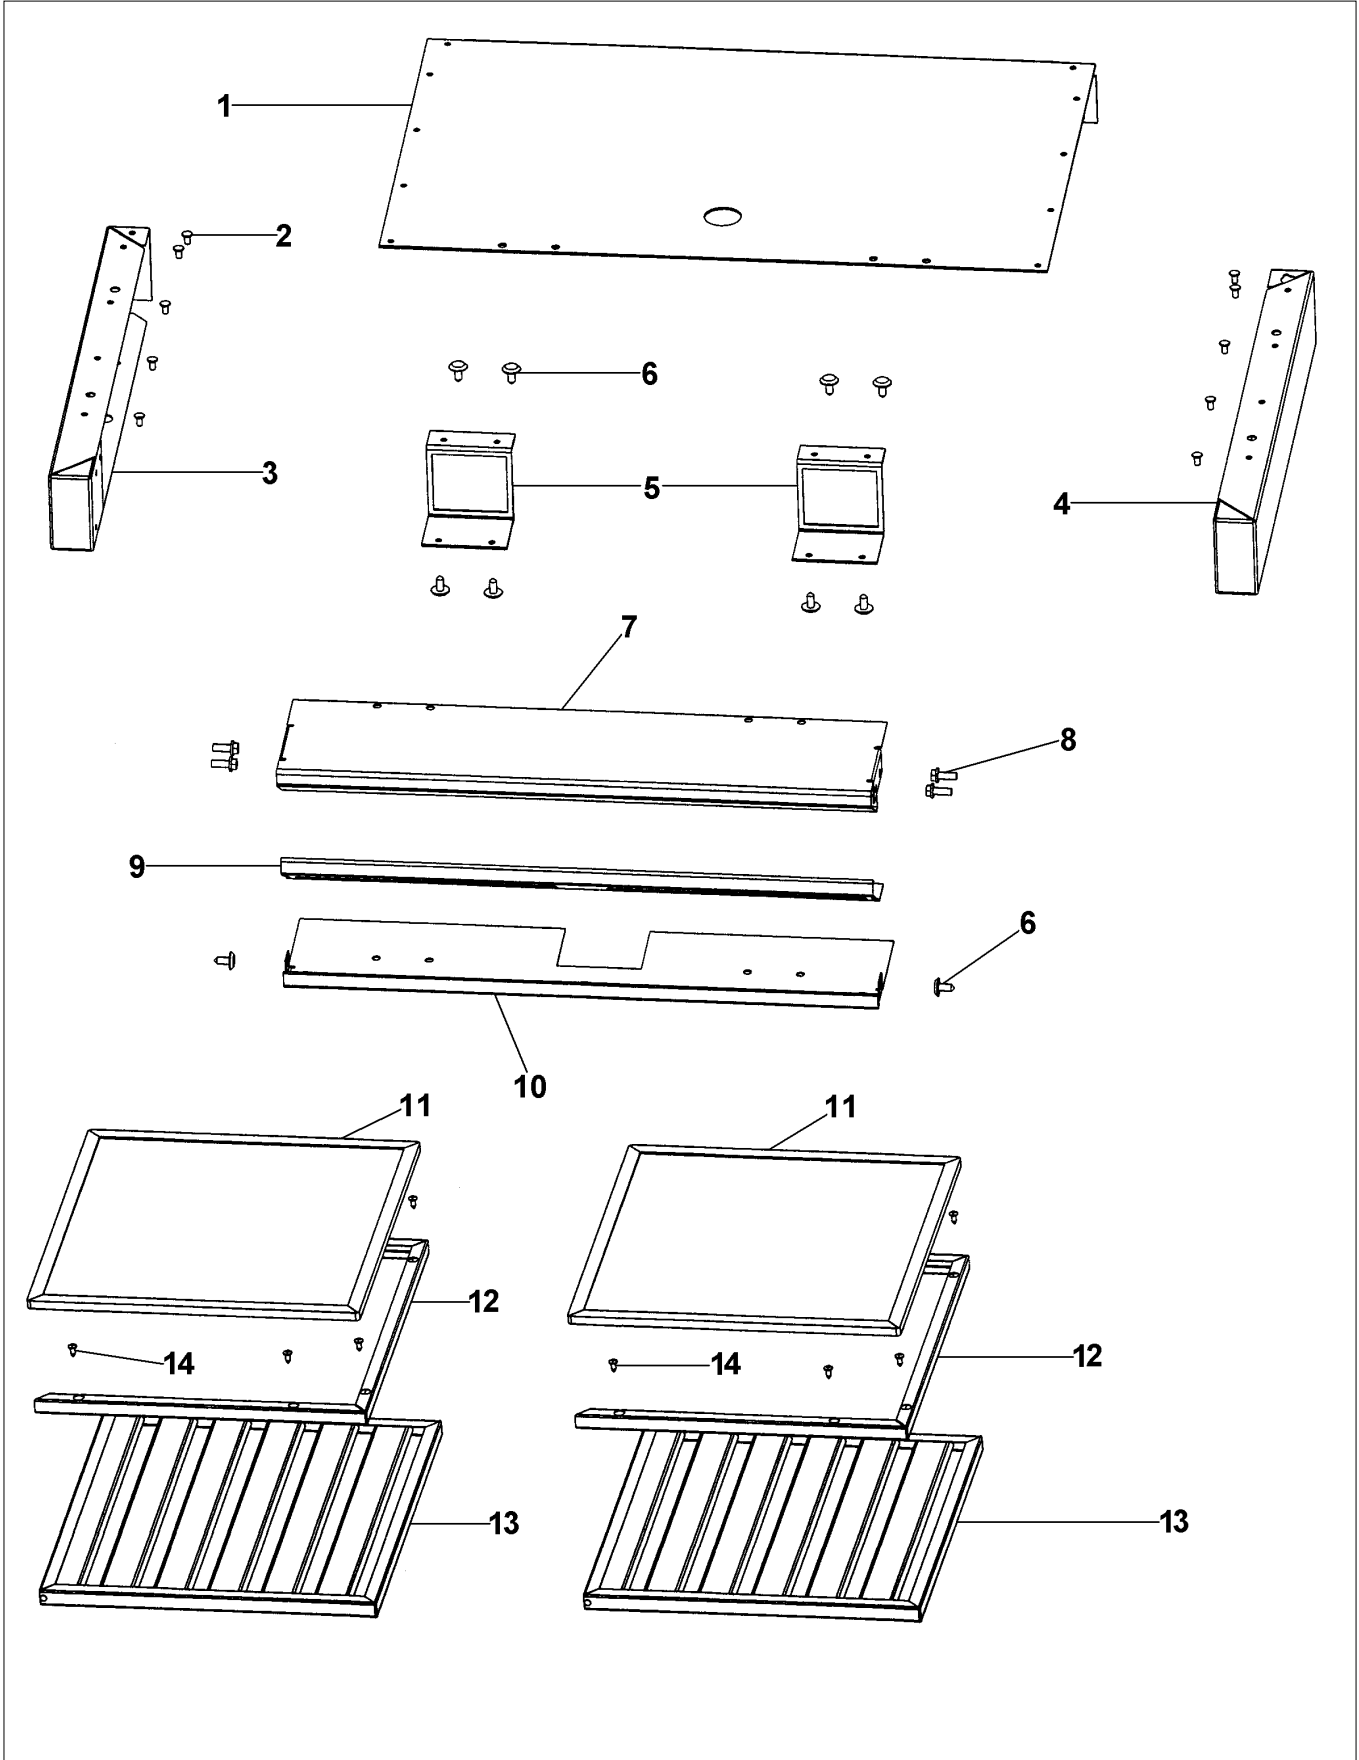

DRK36

RATING LABEL LOCATION	1
UNIT COMPONENTS	2
Appendix A:Pages Index	A
Appendix B:Parts Index	B

RATING LABEL LOCATION

UNIT COMPONENTS

Item	Part No.	Name	Qty	Uom	NOTES
1	A20010238	TOP/REAR (DRK30/36)	1	EA	NO LONGER AVAILABLE, Not available online / Call for pricing and availability
2	PC040010	POP RIVET (.063/GR -.125) GAMD42-A	1	EA	
3	B20010255	LH SIDE (DRK30/36)	1	EA	NO LONGER AVAILABLE, Not available online / Call for pricing and availability
4	B20010254	RH SIDE (DRK30/36)	1	EA	NO LONGER AVAILABLE, Not available online / Call for pricing and availability
5	A2008742	DRK MIDDLE SUPPORT BRACKET	1	EA	NO LONGER AVAILABLE, Not available online / Call for pricing and availability
6	PD020032	SRW-8(A)X3/8"PH.WFR HD 7/16DIA*NICL	1	EA	
7	B20010237	TOP LOUVER (DRK30/36)	1	EA	NO LONGER AVAILABLE, Not available online / Call for pricing and availability
8	M0220417	SCREW-TC	1	EA	
9	B20010236	MIDDLE LOUVER (DRK30/36)	1	EA	NO LONGER AVAILABLE, Not available online / Call for pricing and availability
10	B20010235	BOTTOM LOUVER (DRK30/36)	1	EA	NO LONGER AVAILABLE, Not available online / Call for pricing and availability
11	CFD14	REPLACEMENT CHARCOAL FILTERS (DRK36)	1	EA	
12	B20010241	CHARCOAL FILTER CHANNEL (DRK36)	1	EA	Not available online / Call for pricing and availability
13	N/A	BAFFLE FILTER ASSEMBLY	1	EA	
Not Shown	NOTE	(PART OF HOOD AND NOT DRK)		EA	
14	PD020010	10 X 3/8 GREEN GROUNDING SCREW	1	EA	

Appendix A:Pages Index

RATING LABEL LOCATION1
UNIT COMPONENTS 2

Appendix B:Parts Index

A20010238	2
A2008742	2
B20010235	2
B20010236	2
B20010237	2
B20010241	2
B20010254	2
B20010255	2
CFD14	2
M0220417	2
PC040010	2
PD020010	2
PD020032	2