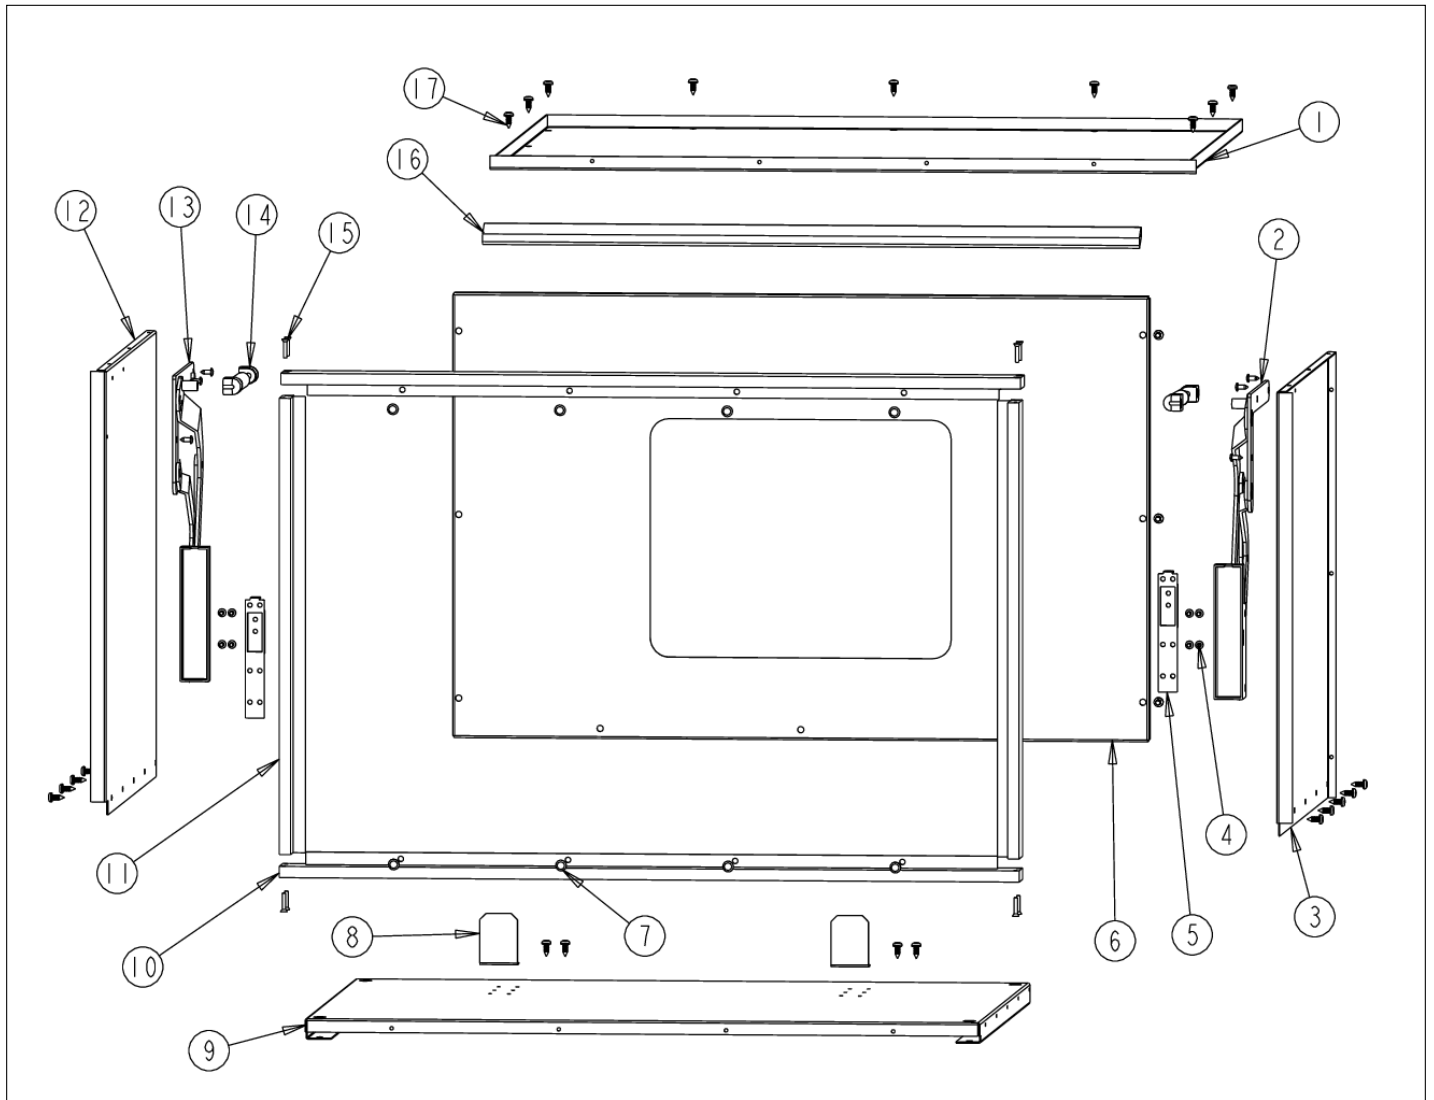

DMWC171

CHAMBER AREA	1
DOOR ASSEMBLY	2
Appendix A:Pages Index	A
Appendix B:Parts Index	B

CHAMBER AREA

Item	Part No.	Name	Qty	Uom	NOTES
1	B20013417	OUTER TOP PANEL (VMWC172)	1	EA	NO LONGER AVAILABLE, Not available online / Call for pricing and availability
2	023663-000	UP-SWING HINGE (VMWC101)	1	EA	
3	B20013492	O/S SIDE RH (VMWC102/DMWC101)	1	EA	NO LONGER AVAILABLE, Not available online / Call for pricing and availability
4	PD020100	#8 X 7/16 PHILLIP HD KNIFE SCREW	1	EA	
5	PC020101	DOOR FITTING RH/LH (VMWC/DMWC)	1	EA	NO LONGER AVAILABLE
6	B20013494	27" REAR PANEL VMWC/DMWC	1	EA	NO LONGER AVAILABLE, Not available online / Call for pricing and availability
7	PD020032	SRW-8(A)X3/8"PH.WFR HD 7/16DIA*NICL	1	EA	
8	B2003121	ADJUSTMENT BRKT (VMWC)	1	EA	NO LONGER AVAILABLE, Not available online / Call for pricing and availability
9	B20013497	27" BOTTOM PANEL VMWC/DMWC	1	EA	NO LONGER AVAILABLE, Not available online / Call for pricing and availability
10	PE040295	TOP/BOTTOM TRIM (VMWC172)	1	EA	NO LONGER AVAILABLE, Not available online / Call for pricing and availability
11	PE040301	SIDE TRIM (VMWC)	1	EA	NO LONGER AVAILABLE, Not available online / Call for pricing and availability
12	B20013493	O/S SIDE LH (VMWC102/DMWC101)	1	EA	NO LONGER AVAILABLE, Not available online / Call for pricing and availability
13	PC020099	LATERAL HINGE LH (VMWC/DMWC)	1	EA	
14	010955-000	GREY 380 N PISTON (VMWC/DMWC)	1	EA	