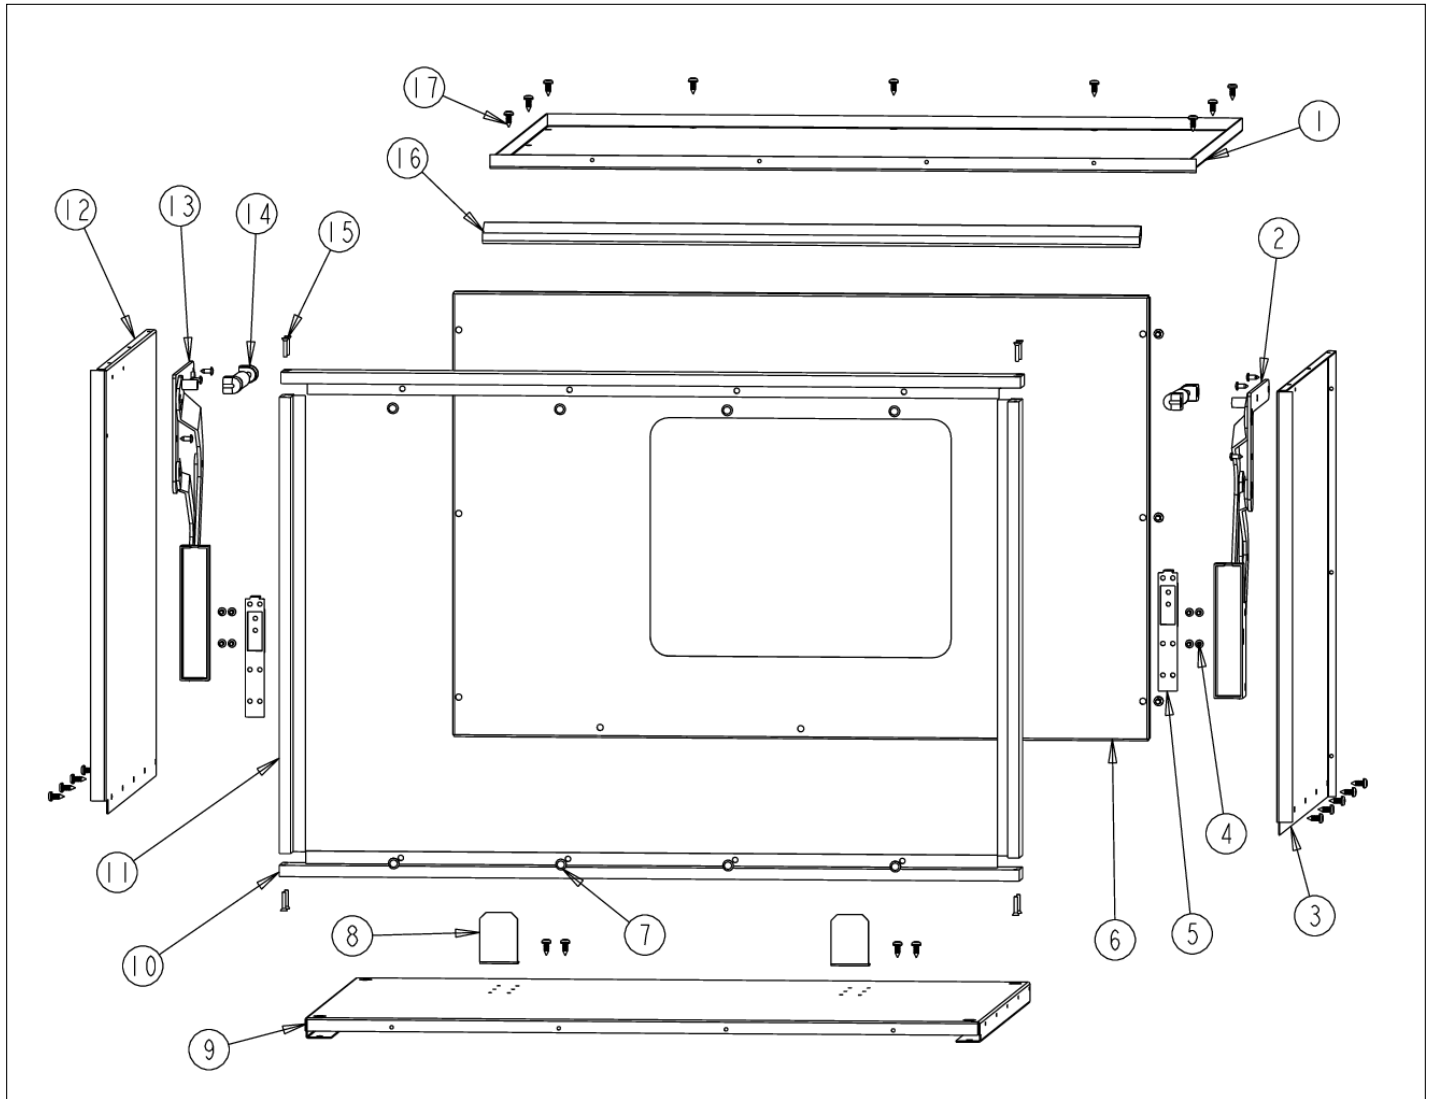

DMWC171

CHAMBER AREA	1
DOOR ASSEMBLY	2
Appendix A:Pages Index	A
Appendix B:Parts Index	B

CHAMBER AREA

Item	Part No.	Name	Qty	Uom	NOTES
1	B20013417	OUTER TOP PANEL (VMWC172)	1	EA	NO LONGER AVAILABLE, Not available online / Call for pricing and availability
2	023663-000	UP-SWING HINGE (VMWC101)	1	EA	
3	B20013492	O/S SIDE RH (VMWC102/DMWC101)	1	EA	NO LONGER AVAILABLE, Not available online / Call for pricing and availability
4	PD020100	#8 X 7/16 PHILLIP HD KNIFE SCREW	1	EA	
5	PC020101	DOOR FITTING RH/LH (VMWC/DMWC)	1	EA	NO LONGER AVAILABLE
6	B20013494	27" REAR PANEL VMWC/DMWC	1	EA	NO LONGER AVAILABLE, Not available online / Call for pricing and availability
7	PD020032	SRW-8(A)X3/8"PH.WFR HD 7/16DIA*NICL	1	EA	
8	B2003121	ADJUSTMENT BRKT (VMWC)	1	EA	NO LONGER AVAILABLE, Not available online / Call for pricing and availability
9	B20013497	27" BOTTOM PANEL VMWC/DMWC	1	EA	NO LONGER AVAILABLE, Not available online / Call for pricing and availability
10	PE040295	TOP/BOTTOM TRIM (VMWC172)	1	EA	NO LONGER AVAILABLE, Not available online / Call for pricing and availability
11	PE040301	SIDE TRIM (VMWC)	1	EA	NO LONGER AVAILABLE, Not available online / Call for pricing and availability
12	B20013493	O/S SIDE LH (VMWC102/DMWC101)	1	EA	NO LONGER AVAILABLE, Not available online / Call for pricing and availability
13	PC020099	LATERAL HINGE LH (VMWC/DMWC)	1	EA	
14	010955-000	GREY 380 N PISTON (VMWC/DMWC)	1	EA	