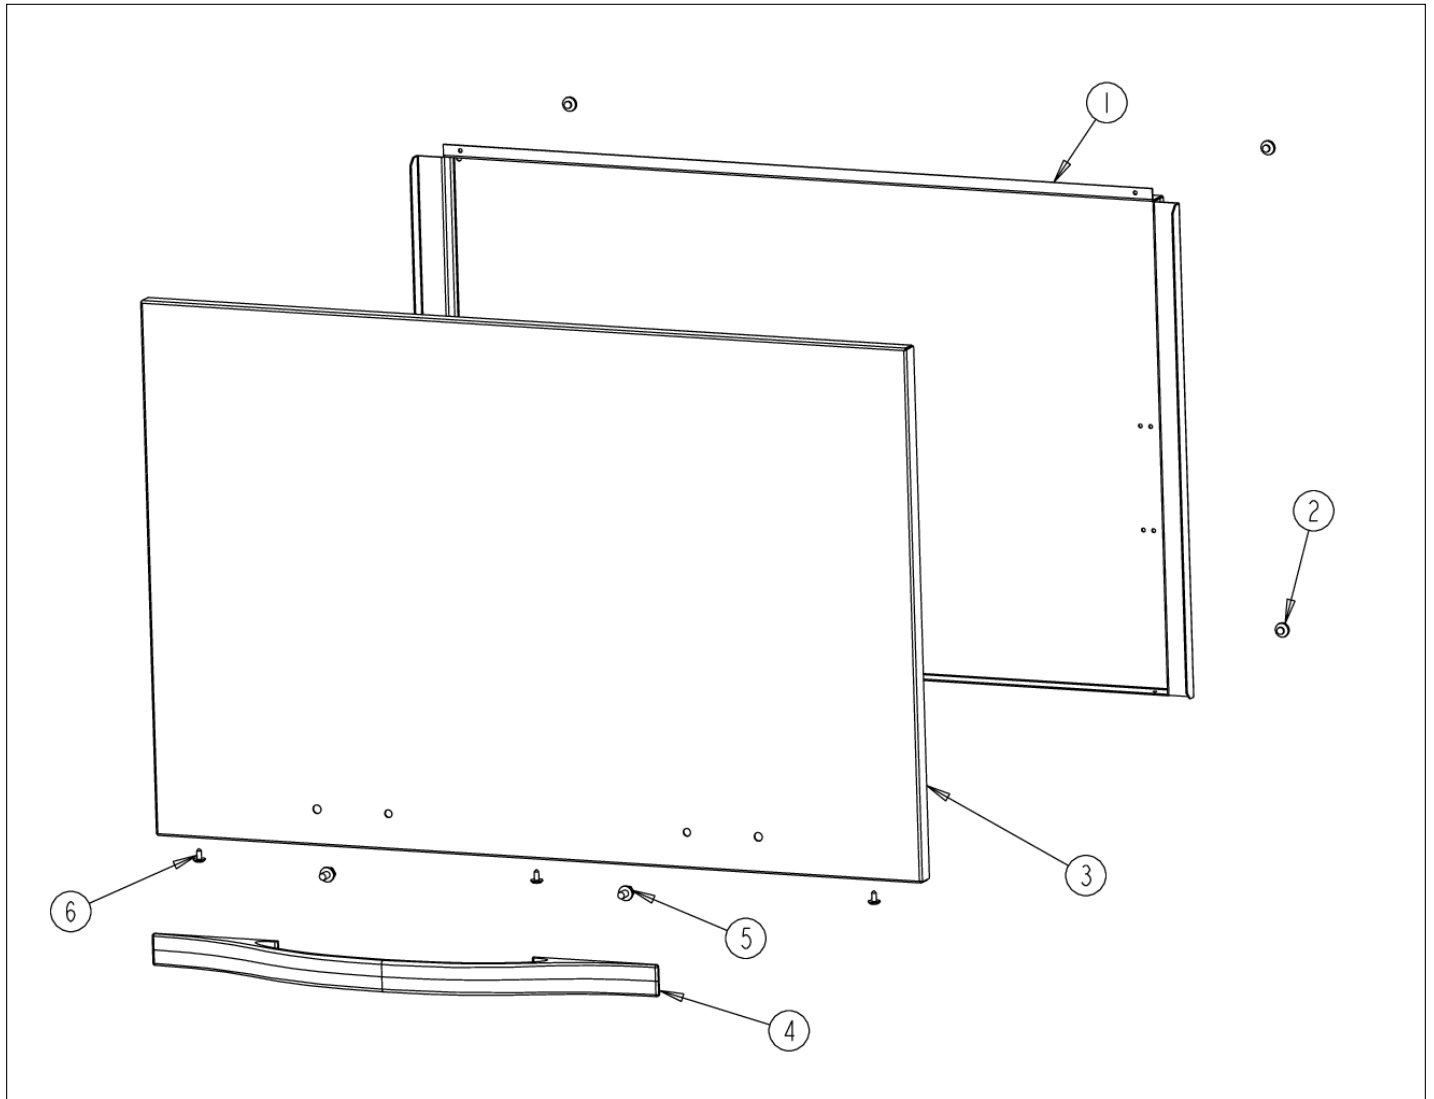

Item	Part No.	Name	Qty	Uom	NOTES
15	PD020150	' #6 X 1/2 PH. CT. SK. SMS. ""SS""	1	EA	
16	PC020096	27" PROFILE ROD (VMWC171/DMWC170)	1	EA	
17	PD020087	10 X 1/2 PAN PH. TEK ZINC	1	EA	

DOOR ASSEMBLY