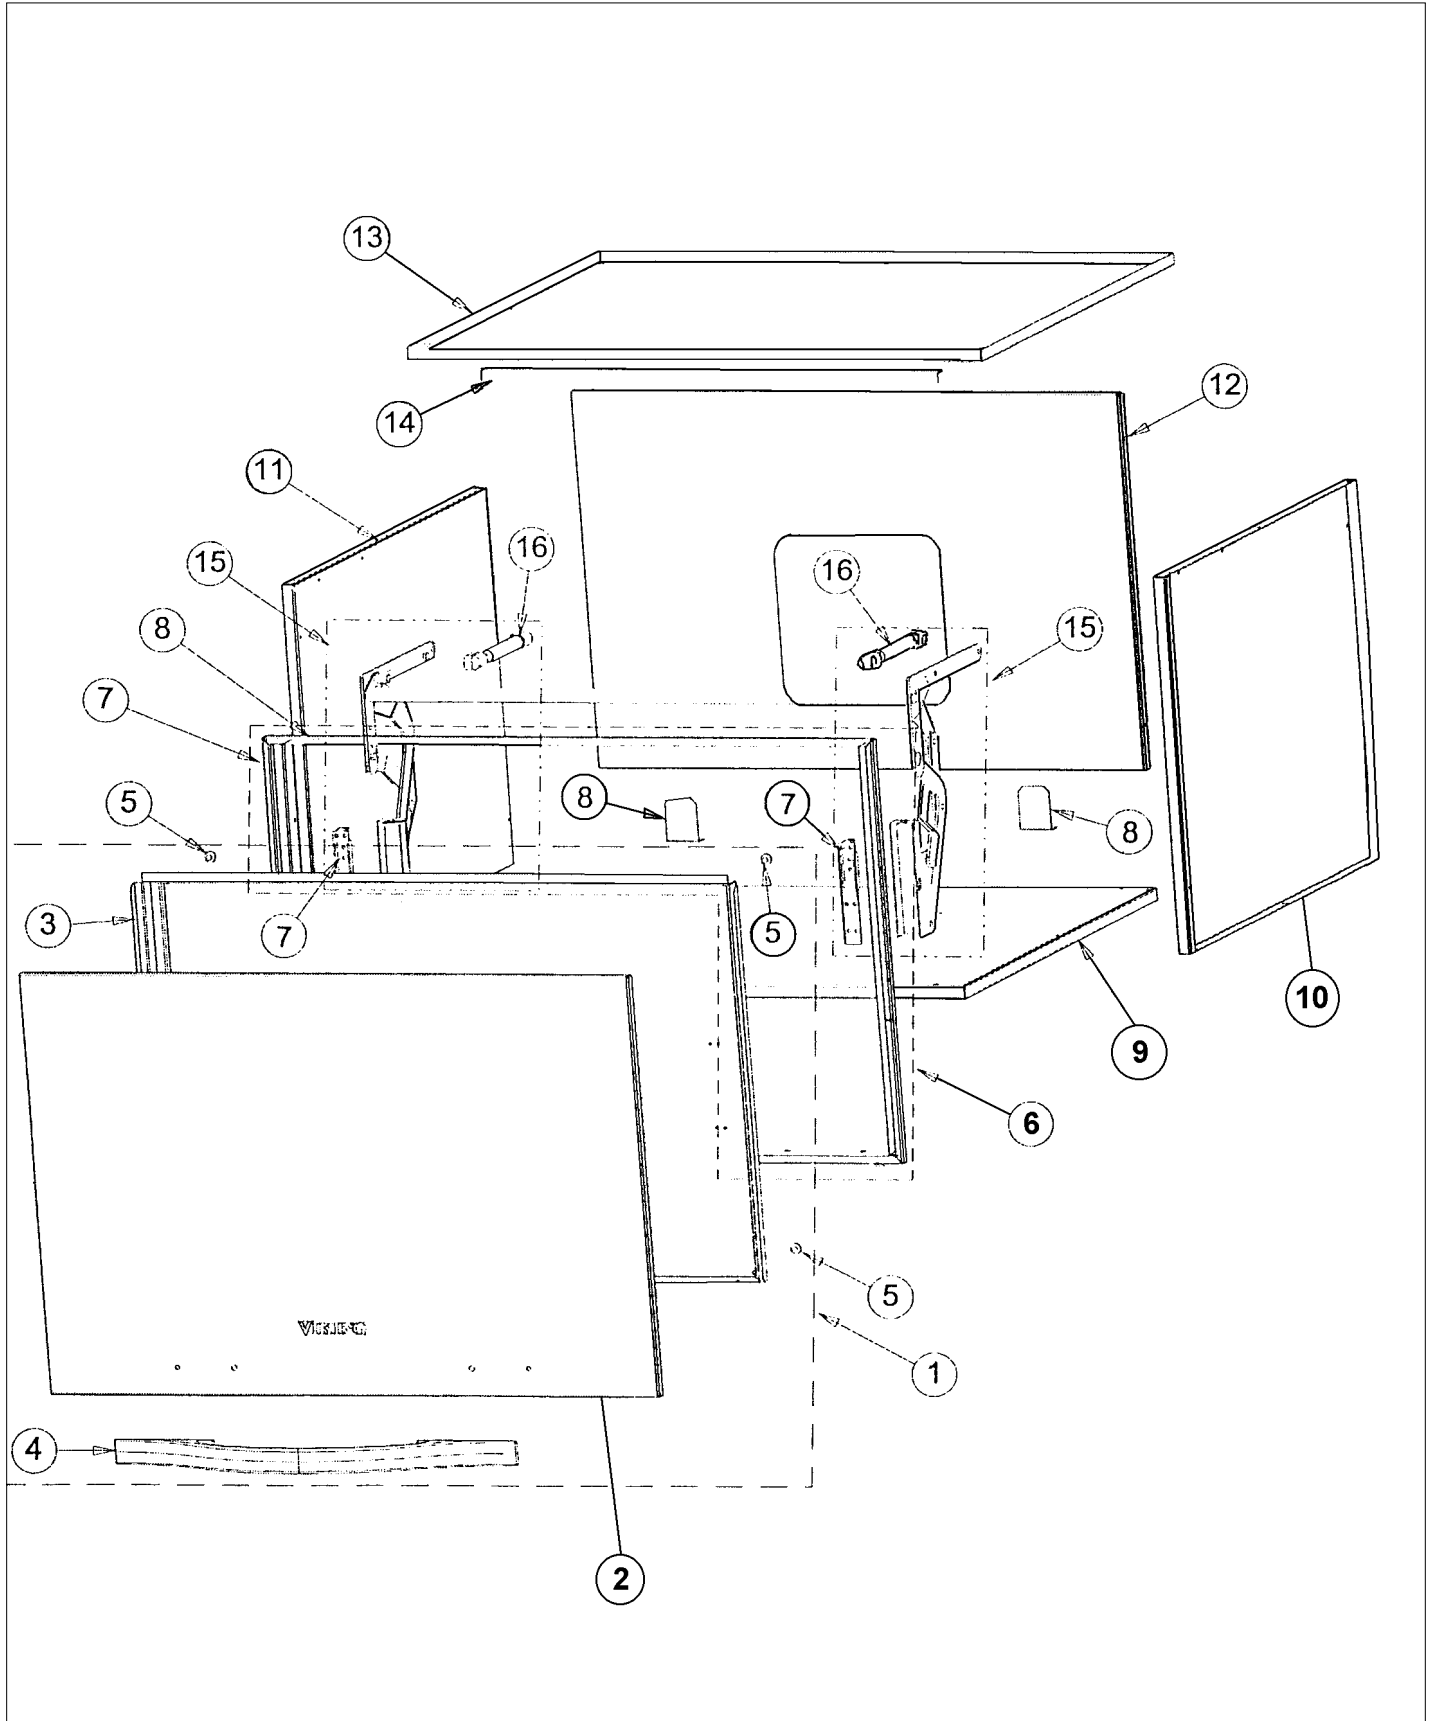

DMWC170

DMWC 170	1
Appendix A:Pages Index	A
Appendix B:Parts Index	B

Item	Part No.	Name	Qty	Uom	NOTES
1	G3206087BK	DESIGN MWC 27 DOOR ASSY*BK*	1	EA	NO LONGER AVAILABLE, Not available online / Call for pricing and availability
Not Shown	G3206087BKBR	COMPLETE DOOR ASSY - BKBR (BEFORE SERIAL # M11090105353)	1	EA	Not available online / Call for pricing and availability
Not Shown	G3206087BT	DESIGN MWC 27 DOOR ASSY*BT*	1	EA	NO LONGER AVAILABLE, Not available online / Call for pricing and availability
Not Shown	G3206087BTBR	COMPLETE DOOR ASSY - BTBR (BEFORE SERIAL # M11090105353)	1	EA	Not available online / Call for pricing and availability
Not Shown	G3206087GG	DESIGN MWC 27 DOOR ASSY*GG*	1	EA	NO LONGER AVAILABLE, Not available online / Call for pricing and availability
Not Shown	G3206087GGBR	COMPLETE DOOR ASSY - GGBR (BEFORE SERIAL # M11090105353)	1	EA	Not available online / Call for pricing and availability
Not Shown	G3206087SG	DESIGN MWC 27 DOOR ASSY*SG*	1	EA	NO LONGER AVAILABLE, Not available online / Call for pricing and availability
Not Shown	G3206087SGBR	COMPLETE DOOR ASSY - SGBR (BEFORE SERIAL # M11090105353)	1	EA	Not available online / Call for pricing and availability
Not Shown	G3206087	DESIGN MICRO-CHAMBER 27" DOOR ASSY	1	EA	NO LONGER AVAILABLE, Not available online / Call for pricing and availability
Not Shown	G3206087SSBR	DSGN MWC 27"DOOR ASSY*SSBR*	1	EA	NO LONGER AVAILABLE, Not available online / Call for pricing and availability
Not Shown	G3206087WH	DESIGN MWC 27 DOOR ASSY*WH*	1	EA	NO LONGER AVAILABLE, Not available online / Call for pricing and availability