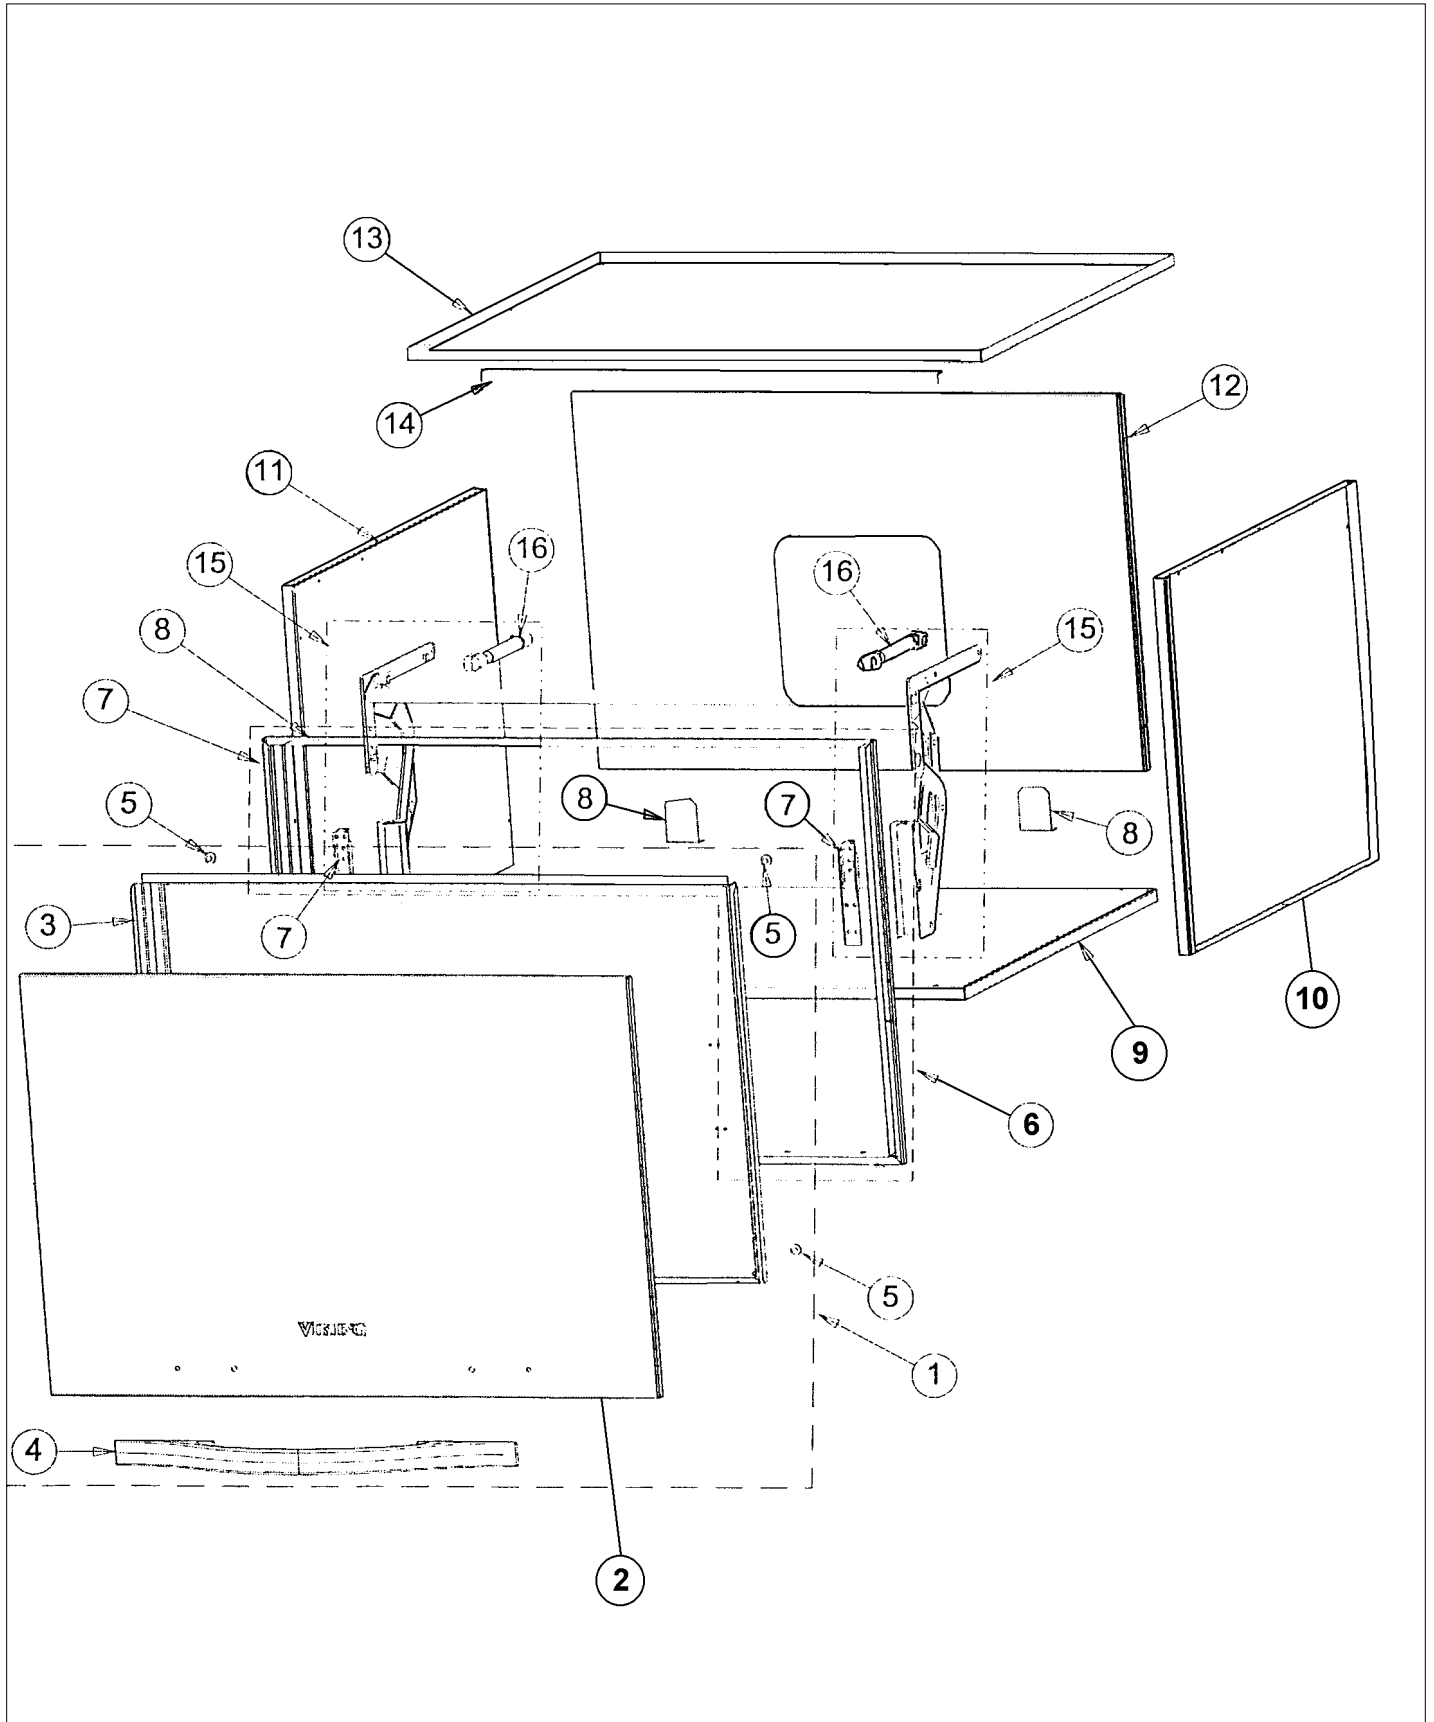

DMWC170

DMWC 170	1
Appendix A:Pages Index	A
Appendix B:Parts Index	B

Item	Part No.	Name	Qty	Uom	NOTES
1	G3206087BK	DESIGN MWC 27 DOOR ASSY*BK*	1	EA	NO LONGER AVAILABLE, Not available online / Call for pricing and availability
Not Shown	G3206087BKBR	COMPLETE DOOR ASSY - BKBR (BEFORE SERIAL # M11090105353)	1	EA	Not available online / Call for pricing and availability
Not Shown	G3206087BT	DESIGN MWC 27 DOOR ASSY*BT*	1	EA	NO LONGER AVAILABLE, Not available online / Call for pricing and availability
Not Shown	G3206087BTBR	COMPLETE DOOR ASSY - BTBR (BEFORE SERIAL # M11090105353)	1	EA	Not available online / Call for pricing and availability
Not Shown	G3206087GG	DESIGN MWC 27 DOOR ASSY*GG*	1	EA	NO LONGER AVAILABLE, Not available online / Call for pricing and availability
Not Shown	G3206087GGBR	COMPLETE DOOR ASSY - GGBR (BEFORE SERIAL # M11090105353)	1	EA	Not available online / Call for pricing and availability
Not Shown	G3206087SG	DESIGN MWC 27 DOOR ASSY*SG*	1	EA	NO LONGER AVAILABLE, Not available online / Call for pricing and availability
Not Shown	G3206087SGBR	COMPLETE DOOR ASSY - SGBR (BEFORE SERIAL # M11090105353)	1	EA	Not available online / Call for pricing and availability
Not Shown	G3206087	DESIGN MICRO-CHAMBER 27" DOOR ASSY	1	EA	NO LONGER AVAILABLE, Not available online / Call for pricing and availability
Not Shown	G3206087SSBR	DSGN MWC 27"DOOR ASSY*SSBR*	1	EA	NO LONGER AVAILABLE, Not available online / Call for pricing and availability
Not Shown	G3206087WH	DESIGN MWC 27 DOOR ASSY*WH*	1	EA	NO LONGER AVAILABLE, Not available online / Call for pricing and availability