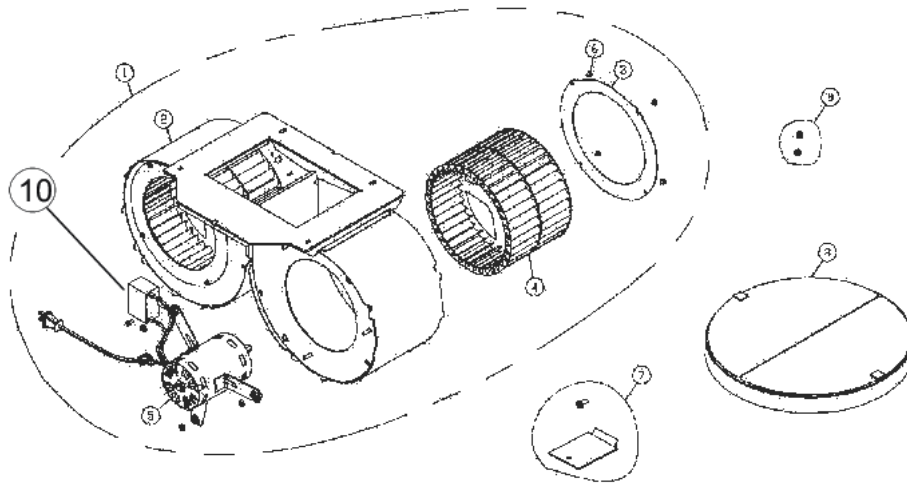

DIV1200

INTERIOR BLOWER ASSEMBLY	1
Appendix A:Pages Index	A
Appendix B:Parts Index	B

INTERIOR BLOWER ASSEMBLY

Item	Part No.	Name	Qty	Uom	NOTES
1	PV300094	BLOWER ASSY (DIV1200) - NLA	1	EA	
2	PV300101	SCROLL WELDMENT 97015488	1	EA	NO LONGER AVAILABLE
3	PV300103	MTR INLT RNG DIV600/1200 97015490	1	EA	NO LONGER AVAILABLE
4	PV300099	BLOWER WHEEL DIV600/1200 97015486	1	EA	
5	PV300102	MTR/CAPTR ASSY DIV600/120 97015489	1	EA	
6	PV300065	HEX SCREW, #8-16 X 3/8 (97015701)	1	EA	
7	PV300156	ELECTRICAL BOX COVER	1	EA	
8	PV300006	DAMPER 421	1	EA	
9	PV300153	FASTENER PACK (DIV1200)	1	EA	
10	022979-000	SRV CAPACITOR F/VINV	1	EA	

Appendix A:Pages Index

INTERIOR BLOWER ASSEMBLY 1

Appendix B:Parts Index

022979-000	1
PV300006	1
PV300065	1
PV300094	1
PV300099	1
PV300101	1
PV300102	1
PV300103	1
PV300153	1
PV300156	1