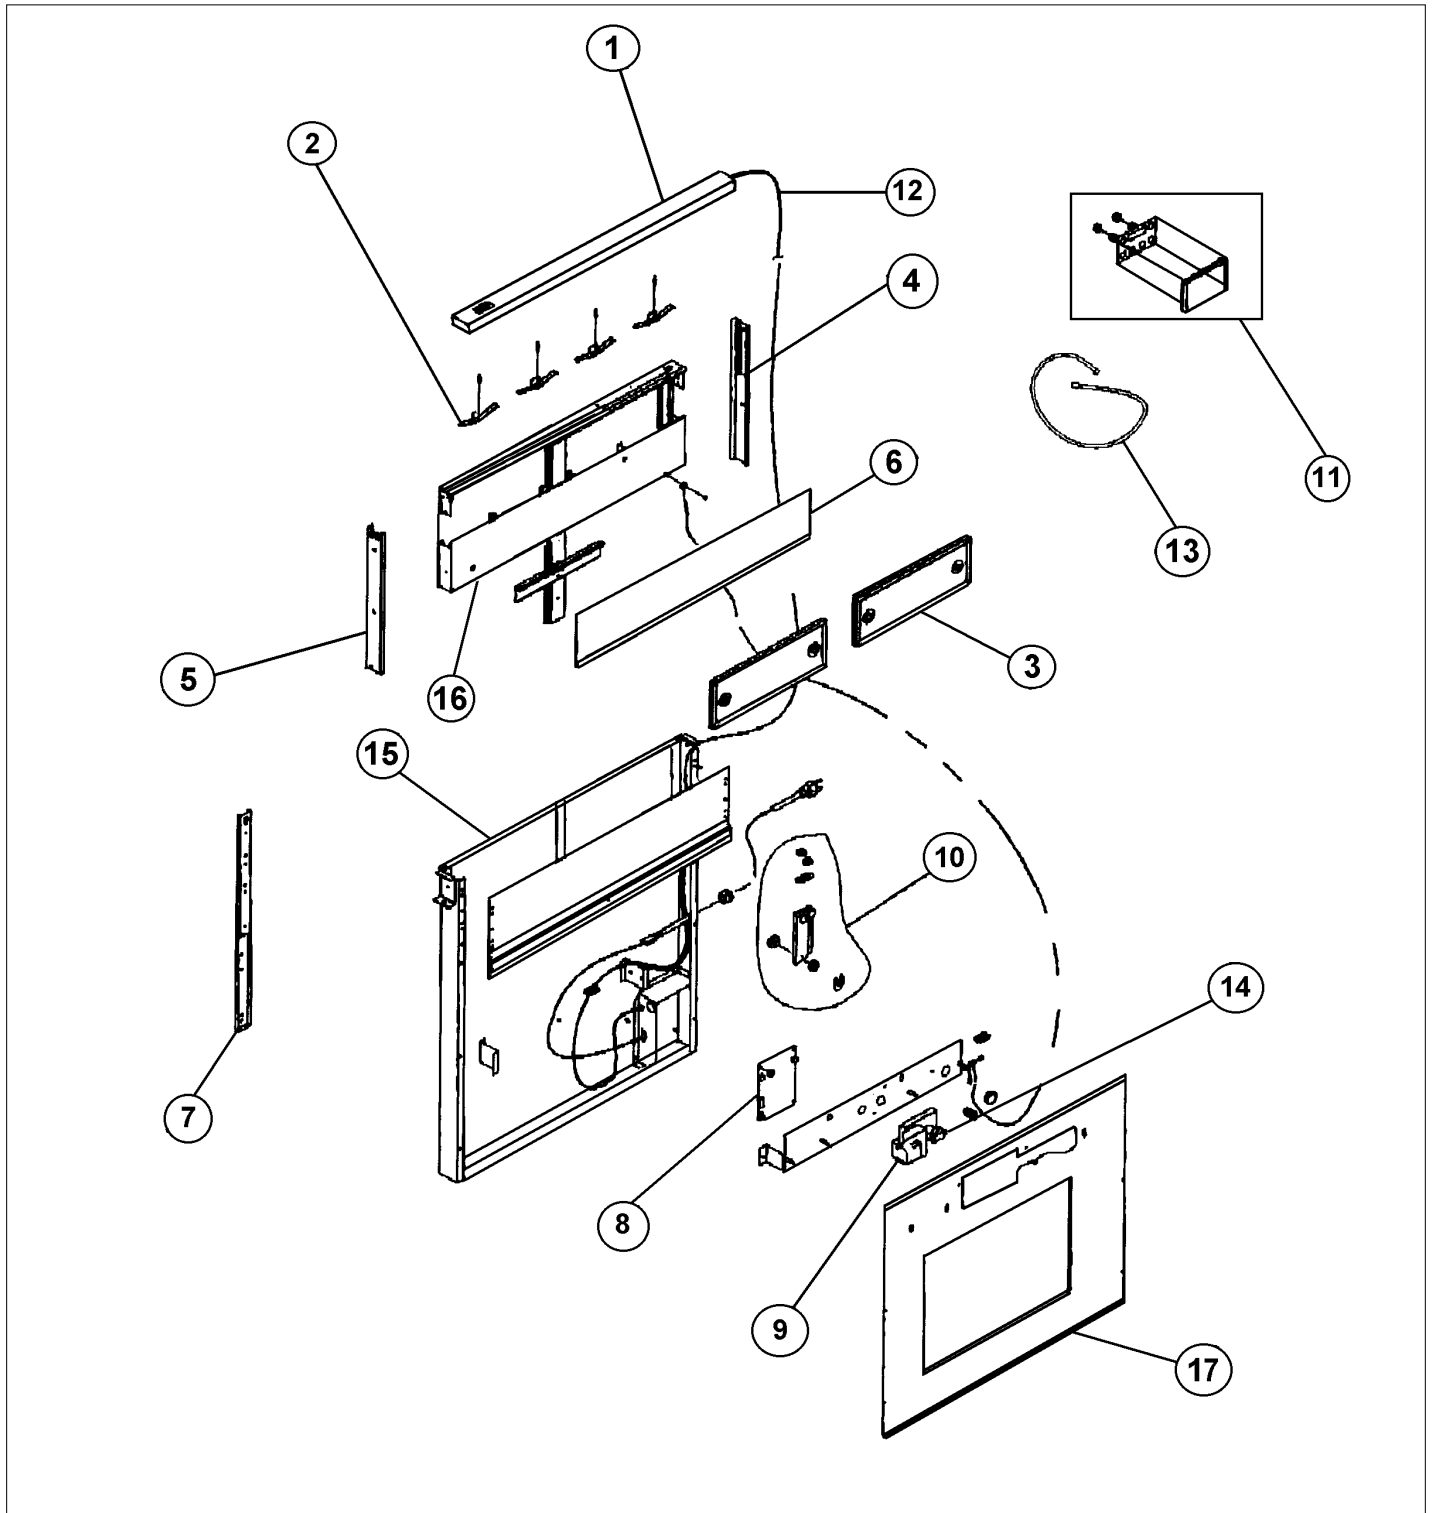

DIPR160

DIPR 160	1
Appendix A:Pages Index	A
Appendix B:Parts Index	B

Item	Part No.	Name	Qty	Uom	NOTES
1	PS200009	TOP COVER ASSY - WIDE (DIPR160) S97015808	1	EA	
2	PV300111	SUB TO PV300154 - FLTR CLP NYL RIV	1	EA	NO LONGER AVAILABLE
3	PV300180	SRV ASSY FILTER 36N (S97015811)	1	EA	
4	PV300115	RIGHT END CAP	1	EA	
5	PV300116	LEFT END CAP	1	EA	
6	PV300118	TRIM PANEL	1	EA	
7	PV300120	CHIMNEY SLIDE	1	EA	
8	PV300121	PCB DOWN DRAFT LOWER 97015510	1	EA	NO LONGER AVAILABLE
9	PS200009	TOP COVER ASSY - WIDE (DIPR160) S97015808	1	EA	
10	PV300123	CRANK ASSEMBLY	1	EA	
11	PV300175	SRV ASSY. REMOTE DES. SER-S97015806	1	EA	
11	PV300184	GRAY REMOTE ASSEMBLY (DIPR)	1	EA	
12	PV300125	TOUCH PAD SWITCH HARNESS 97015514	1	EA	
13	PV300148	REMOTE CABLE 97015545	1	EA	
14	PD210015	SWITCH-DOWNDRAFT (S97015839)	1	EA	
15	PV300171	36" MAIN BACK ASSY 97015277	1	EA	NO LONGER AVAILABLE
16	PV300168	36" CHIMNEY & SLIDE ASSY 97014963	1	EA	
NI	PV300164	GASKET FELT 36" VIPR161 99100536	1	EA	
NI	PV300166	INSTALLATION HARDWARE 97011305	1	EA	
17	PV300190	FRONT BOX BOTTOM	1	EA	NO LONGER AVAILABLE, Not available online / Call for pricing and availability
NI	PS200001	SPACER (99710032) VIPR	4	EA	

Appendix A:Pages Index

DIPR 160 1

Appendix B:Parts Index

PD210015	1
PS200001	1
PS200009	1, 1
PV300111	1
PV300115	1
PV300116	1
PV300118	1
PV300120	1
PV300121	1
PV300123	1
PV300125	1
PV300148	1
PV300164	1
PV300166	1
PV300168	1
PV300171	1
PV300175	1
PV300180	1
PV300184	1
PV300190	1