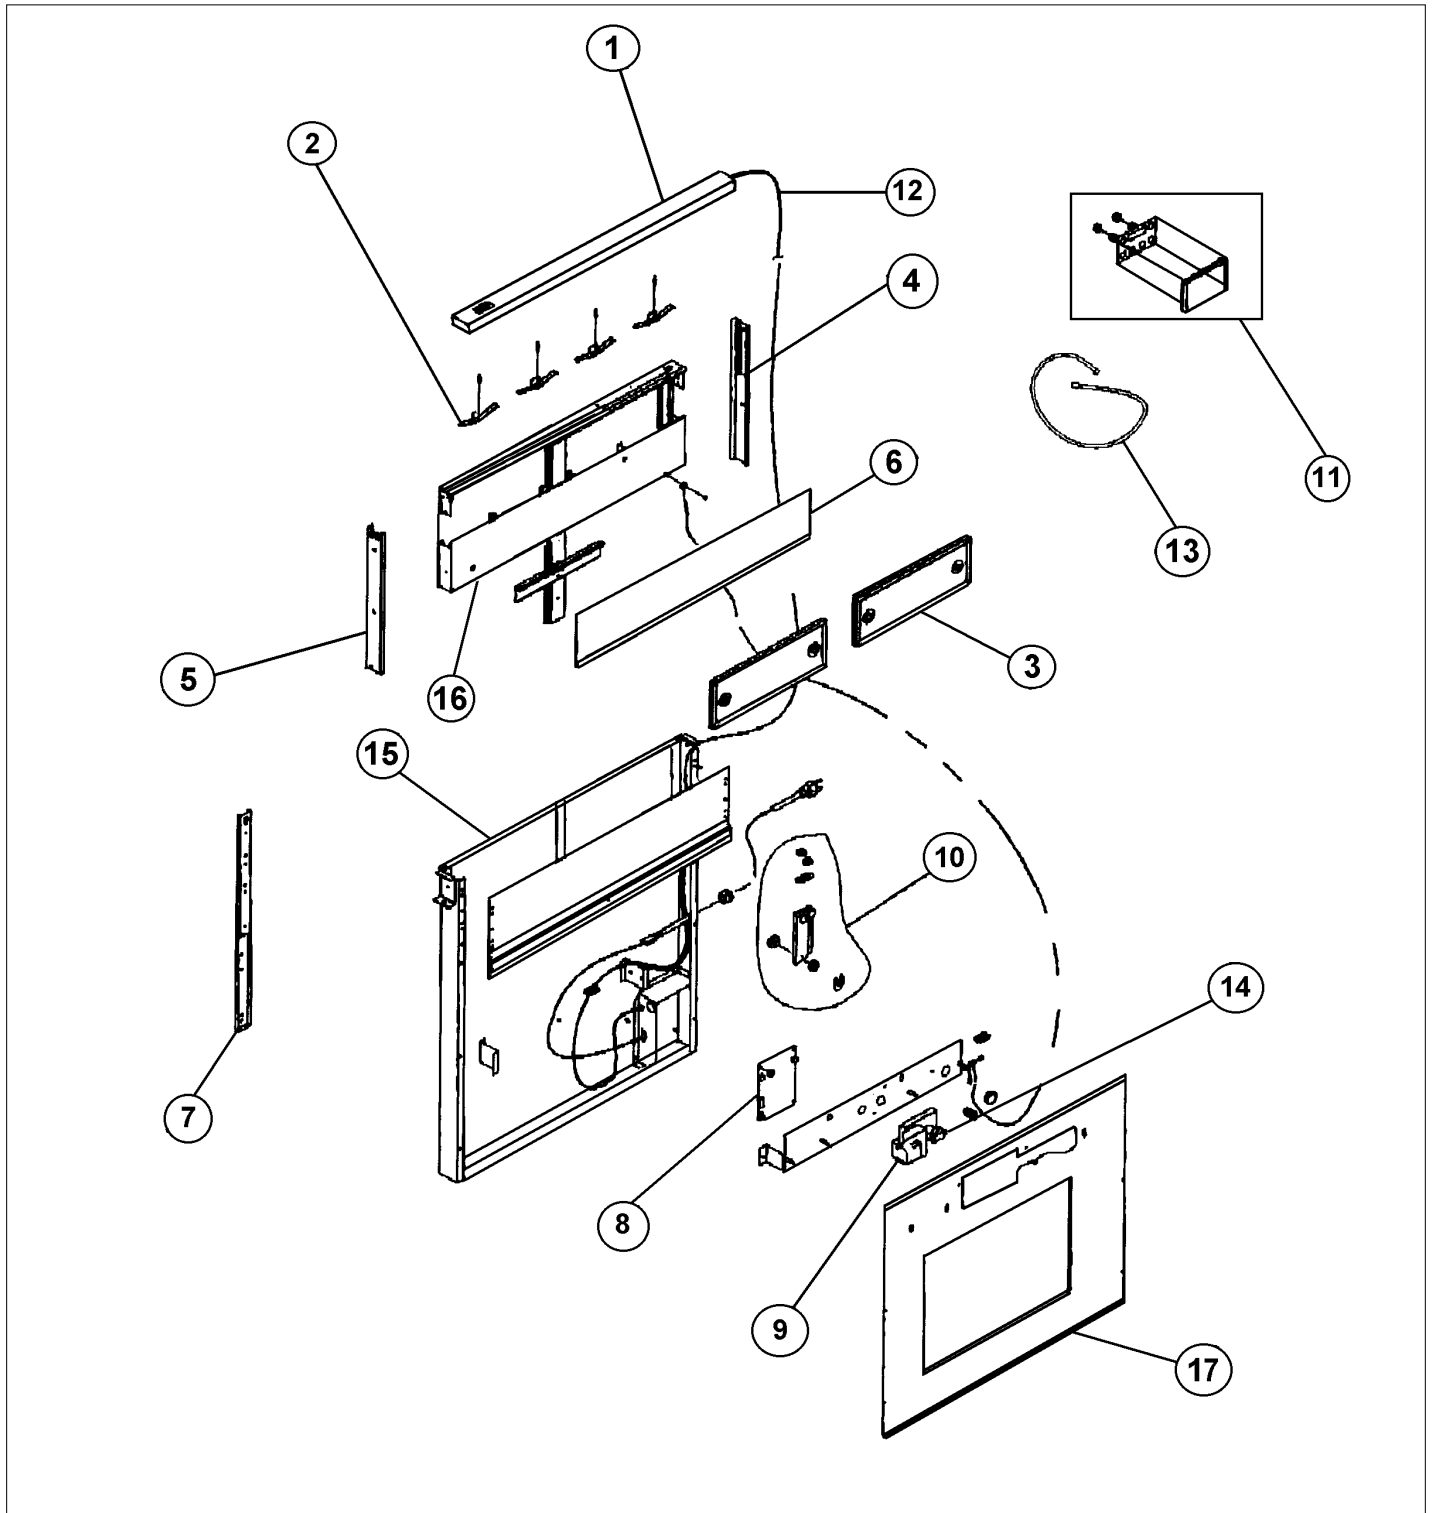

DIPR150

DIPR 150	1
Appendix A:Pages Index	A
Appendix B:Parts Index	B

Item	Part No.	Name	Qty	Uom	NOTES
1	PS200010	TOP COVER ASSY - WIDE (DIPR150) S97015809	1	EA	
2	PV300111	SUB TO PV300154 - FLTR CLP NYL RIV	1	EA	NO LONGER AVAILABLE
3	PV300181	SRV ASSY FILTER 46N DESIGNER (S97015812)	1	EA	
4	PV300115	RIGHT END CAP	1	EA	
5	PV300116	LEFT END CAP	1	EA	
6	PV300194	TRIM PANEL 45N (97015986)	1	EA	NO LONGER AVAILABLE
7	PV300120	CHIMNEY SLIDE	1	EA	
8	PV300121	PCB DOWN DRAFT LOWER 97015510	1	EA	NO LONGER AVAILABLE
9	PS200015	GEAR MOTOR Kit (VIPR102RSS, VIPR162RSS, VIPR102SS, VIPR162SS)	1	EA	
10	PV300123	CRANK ASSEMBLY	1	EA	
11	PV300175	SRV ASSY. REMOTE DES. SER-S97015806	1	EA	
Not Shown	PV300184	GRAY REMOTE ASSEMBLY (DIPR)	1	EA	
12	PV300125	TOUCH PAD SWITCH HARNESS 97015514	1	EA	
13	PV300148	REMOTE CABLE 97015545	1	EA	
14	PD210015	SWITCH-DOWNDRAFT (S97015839)	1	EA	
15	PV300193	AIRBOX WELDMENT 45N (97015935)	1	EA	Not available online / Call for pricing and availability
16	PV300192	CHIMNEY WELDMENT (DIPR151RSS)	1	EA	
#	PV300165	48" FELT GASKET (VIPR181) 99100539	1	EA	NO LONGER AVAILABLE
#	PV300166	INSTALLATION HARDWARE 97011305	1	EA	
17	PV300195	FRONT AIRBOX BOTTOM 45N (98009997)	1	EA	NO LONGER AVAILABLE, Not available online / Call for pricing and availability
NI	PS200001	SPACER (99710032) VIPR	4	EA	

Appendix A:Pages Index

DIPR 150 1

Appendix B:Parts Index

PD210015	1
PS200001	1
PS200010	1
PS200015	1
PV300111	1
PV300115	1
PV300116	1
PV300120	1
PV300121	1
PV300123	1
PV300125	1
PV300148	1
PV300165	1
PV300166	1
PV300175	1
PV300181	1
PV300184	1
PV300192	1
PV300193	1
PV300194	1
PV300195	1