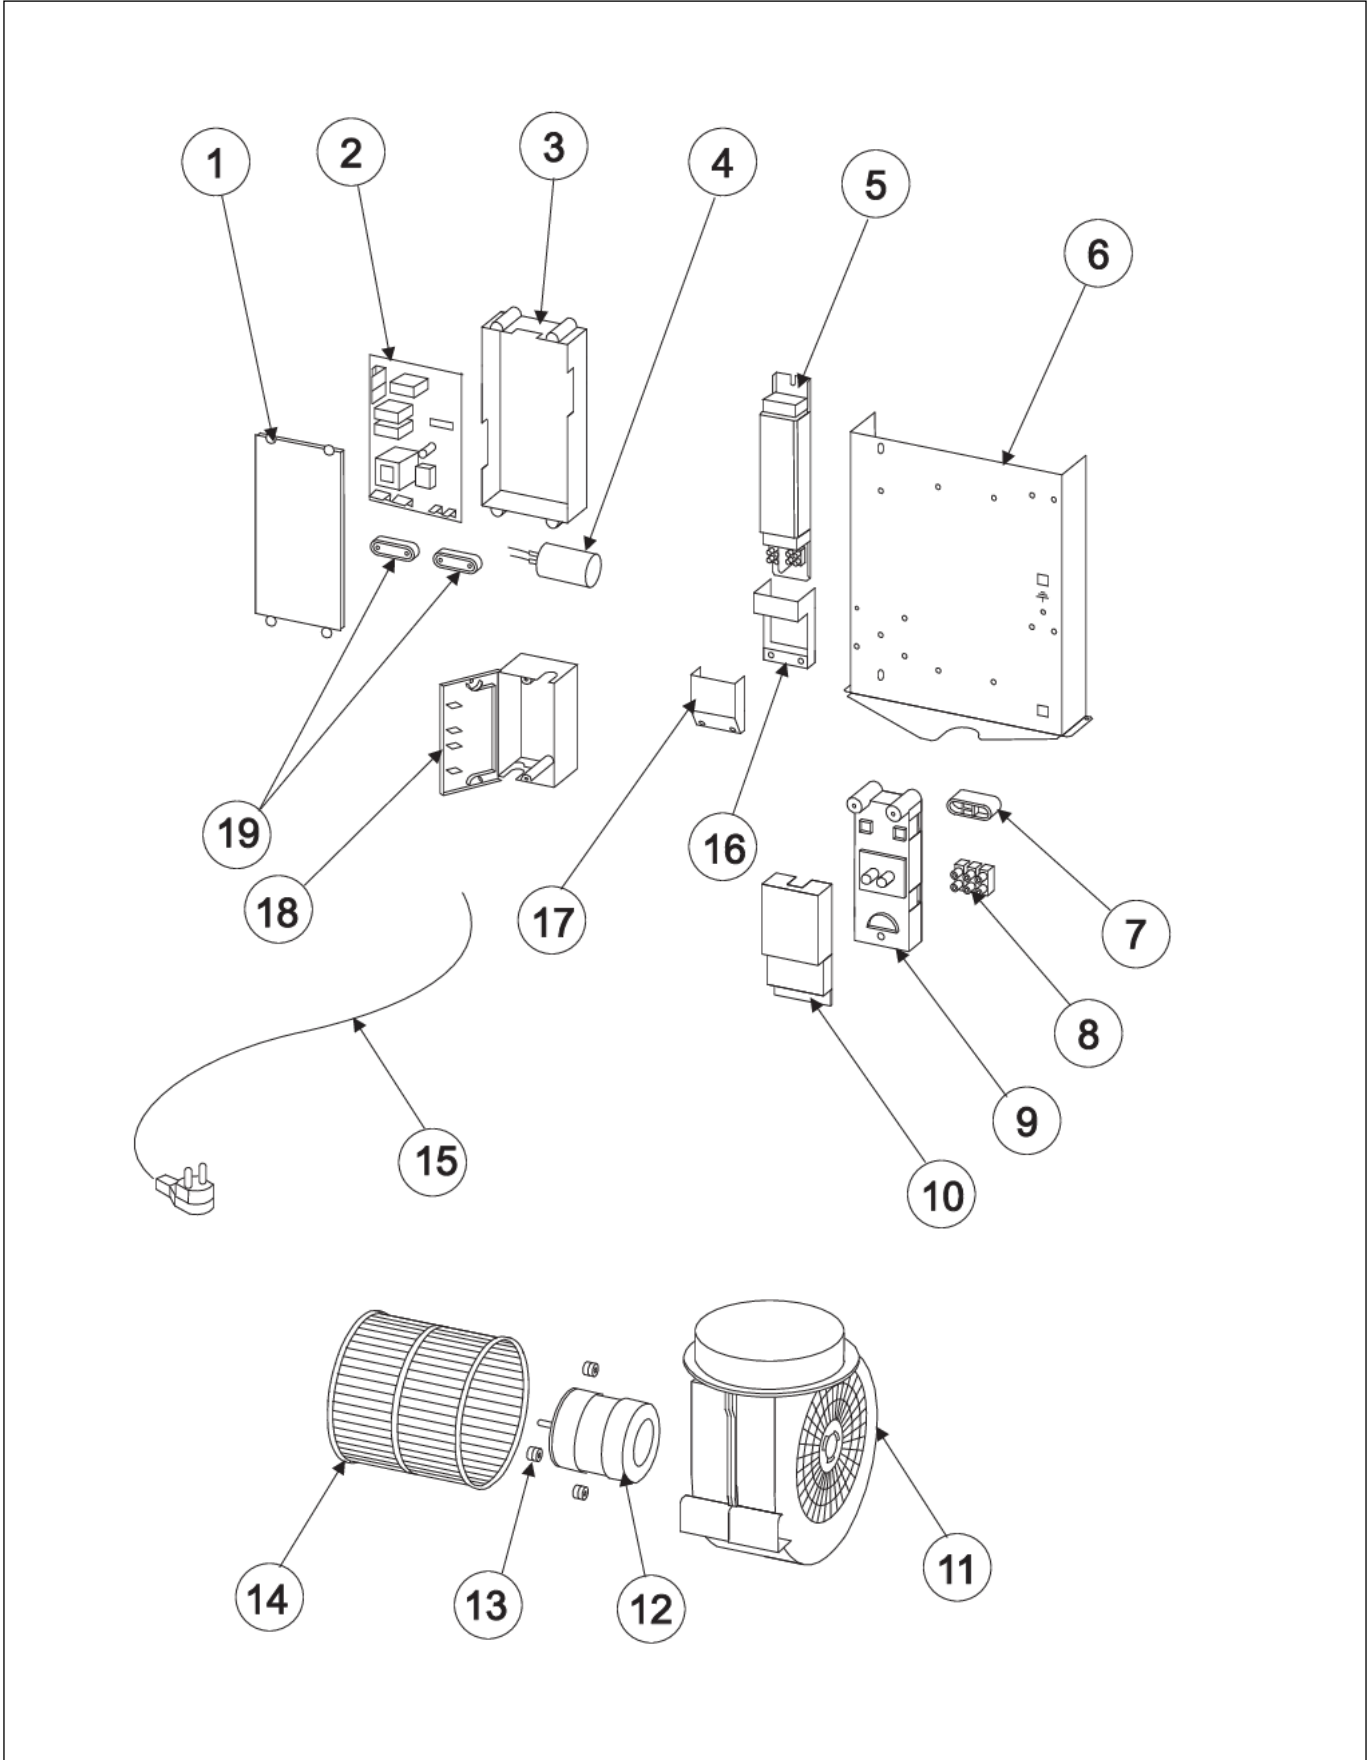

DGWH3646SS

BLOWER AREA	1
CONTROL AREA	2
FILTER AREA	3
UNIT EXTERIOR	4
Appendix A:Pages Index	A
Appendix B:Parts Index	B

BLOWER AREA

Item	Part No.	Name	Qty	Uom	NOTES
1	009300-000	CONTROL BOARD COVER	1	EA	
2	009348-000	CONTROL BOARD	1	EA	
3	009299-000	CONTROL BOARD BOX	1	EA	
4	009284-000	MOTOR CAPACITOR	1	EA	
5	009349-000	TRANSFORMER	1	EA	
6	009285-000	ELECTRICAL BOX SUPPORT	1	EA	
7	009345-000	WIRE STOP	1	EA	
8	009344-000	JUNCTION CLAMP	1	EA	
9	009342-000	SUPPLY CORD BOX	1	EA	
10	009343-000	SUPPLY CORD BOX COVER	1	EA	
11	009301-000	BLOWER HOUSING	1	EA	
12	009318-000	MOTOR	1	EA	
13	009303-000	RUBBER WASHER	3	EA	
14	009302-000	BLOWER WHEEL	1	EA	
15	009304-000	SUPPLY CORD	1	EA	
16	009289-000	TERMINAL BOX	1	EA	
17	009361-000	TERMINAL COVER	1	EA	
18	009346-000	CONTROL BOARD BOX	1	EA	
19	009341-000	WIRE CLAMP	2	EA	

CONTROL AREA

Item	Part No.	Name	Qty	Uom	NOTES
1	009325-000	SWITCH MOUNTING BRACKET	1	EA	
2	009355-000	CONTROL BOARD BOX	1	EA	
3	009351-000	CONTROL BOARD BOX	1	EA	
4	009354-000	SWITCH BOARD BOX COVER	1	EA	
5	009350-000	SWITCH BUTTON	4	EA	
6	009352-000	WARNING LAMP	1	EA	

FILTER AREA

Item	Part No.	Name	Qty	Uom	NOTES
1	NON REPLACEABLE		1	EA	
2	009306-000	BOTTOM BRACKET	1	EA	
3	009379-000	GREASE FILTER	2	EA	
4	011128-000	FEEDER CABLE BUSHING	1	EA	
5	011127-000	LOGO	1	EA	
6	009292-000	HALOGEN LAMP BULB	2	EA	
7	009360-000	HALOGEN LAMP HOUSING	10	EA	
NI	009379-000	GREASE FILTER	1	EA	

UNIT EXTERIOR

Item	Part No.	Name	Qty	Uom	NOTES
1	009339-000	FLUE MOUNTING BRACKET	1	EA	
2	009338-000	DECORATIVE FLUE TOP	1	EA	
3	009336-000	DECORATIVE FLUE BOTTOM	1	EA	
4	009326-000	FLUE GASKET	1	EA	
5	009358-000	BLOWER SUPPORT BRACKET	1	EA	
6	009378-000	GLASS (S97017961)	1	EA	
7	009359-000	BRACKET	2	EA	
8	009305-000	BLOWER MOUNTING COVER	1	EA	
9	009357-000	COVER	1	EA	
10	009319-000	DISCHARGE COLLAR	1	EA	