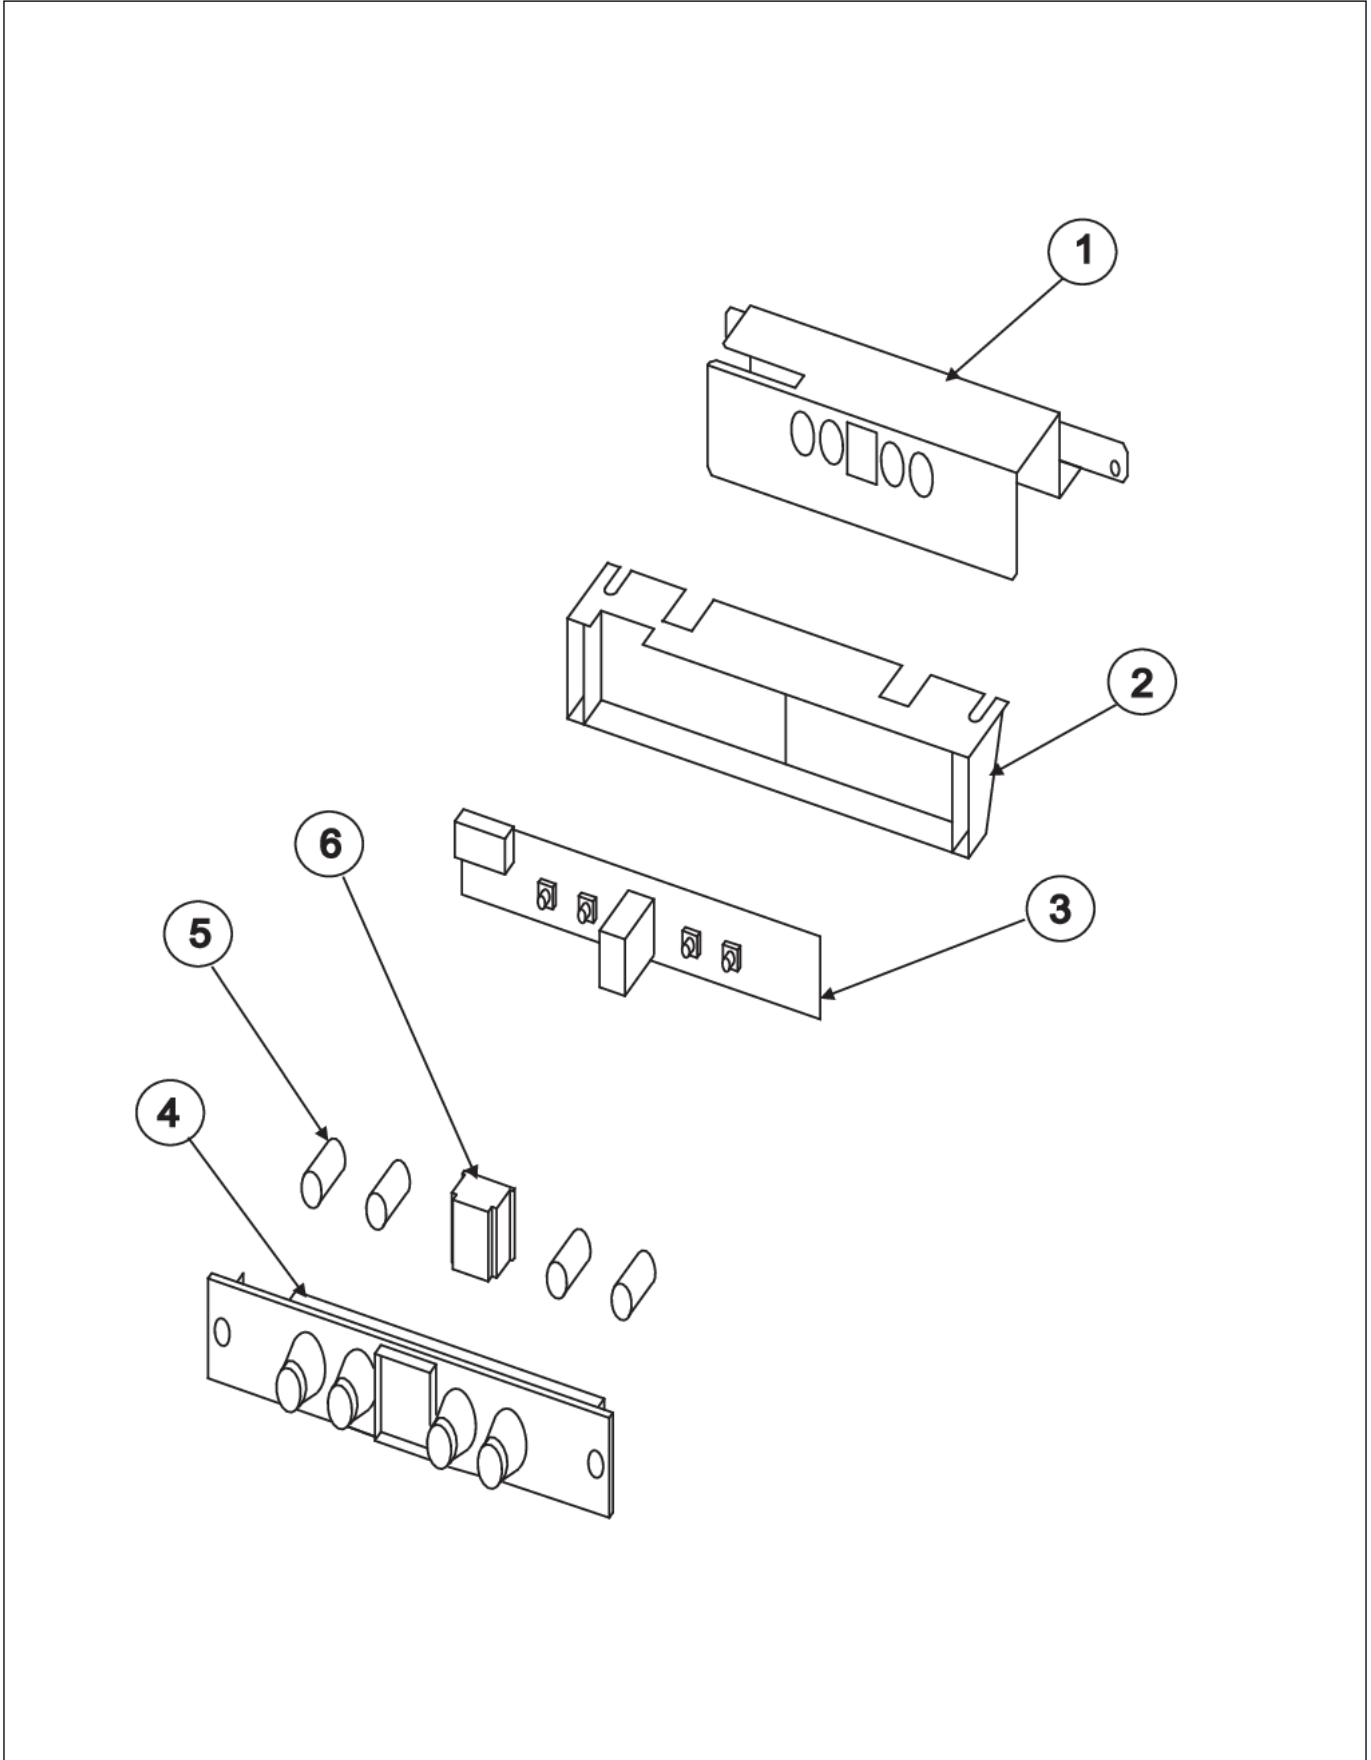

DGWH3646SS

BLOWER AREA	1
CONTROL AREA	2
FILTER AREA	3
UNIT EXTERIOR	4
Appendix A:Pages Index	A
Appendix B:Parts Index	B

BLOWER AREA

Item	Part No.	Name	Qty	Uom	NOTES
1	009300-000	CONTROL BOARD COVER	1	EA	
2	009348-000	CONTROL BOARD	1	EA	
3	009299-000	CONTROL BOARD BOX	1	EA	
4	009284-000	MOTOR CAPACITOR	1	EA	
5	009349-000	TRANSFORMER	1	EA	
6	009285-000	ELECTRICAL BOX SUPPORT	1	EA	
7	009345-000	WIRE STOP	1	EA	
8	009344-000	JUNCTION CLAMP	1	EA	
9	009342-000	SUPPLY CORD BOX	1	EA	
10	009343-000	SUPPLY CORD BOX COVER	1	EA	
11	009301-000	BLOWER HOUSING	1	EA	
12	009318-000	MOTOR	1	EA	
13	009303-000	RUBBER WASHER	3	EA	
14	009302-000	BLOWER WHEEL	1	EA	
15	009304-000	SUPPLY CORD	1	EA	
16	009289-000	TERMINAL BOX	1	EA	
17	009361-000	TERMINAL COVER	1	EA	
18	009346-000	CONTROL BOARD BOX	1	EA	
19	009341-000	WIRE CLAMP	2	EA	

CONTROL AREA

Item	Part No.	Name	Qty	Uom	NOTES
1	009325-000	SWITCH MOUNTING BRACKET	1	EA	
2	009355-000	CONTROL BOARD BOX	1	EA	
3	009351-000	CONTROL BOARD BOX	1	EA	
4	009354-000	SWITCH BOARD BOX COVER	1	EA	
5	009350-000	SWITCH BUTTON	4	EA	
6	009352-000	WARNING LAMP	1	EA	

FILTER AREA

Item	Part No.	Name	Qty	Uom	NOTES
1	NON REPLACEABLE		1	EA	
2	009306-000	BOTTOM BRACKET	1	EA	
3	009379-000	GREASE FILTER	2	EA	
4	011128-000	FEEDER CABLE BUSHING	1	EA	
5	011127-000	LOGO	1	EA	
6	009292-000	HALOGEN LAMP BULB	2	EA	
7	009360-000	HALOGEN LAMP HOUSING	10	EA	
NI	009379-000	GREASE FILTER	1	EA	