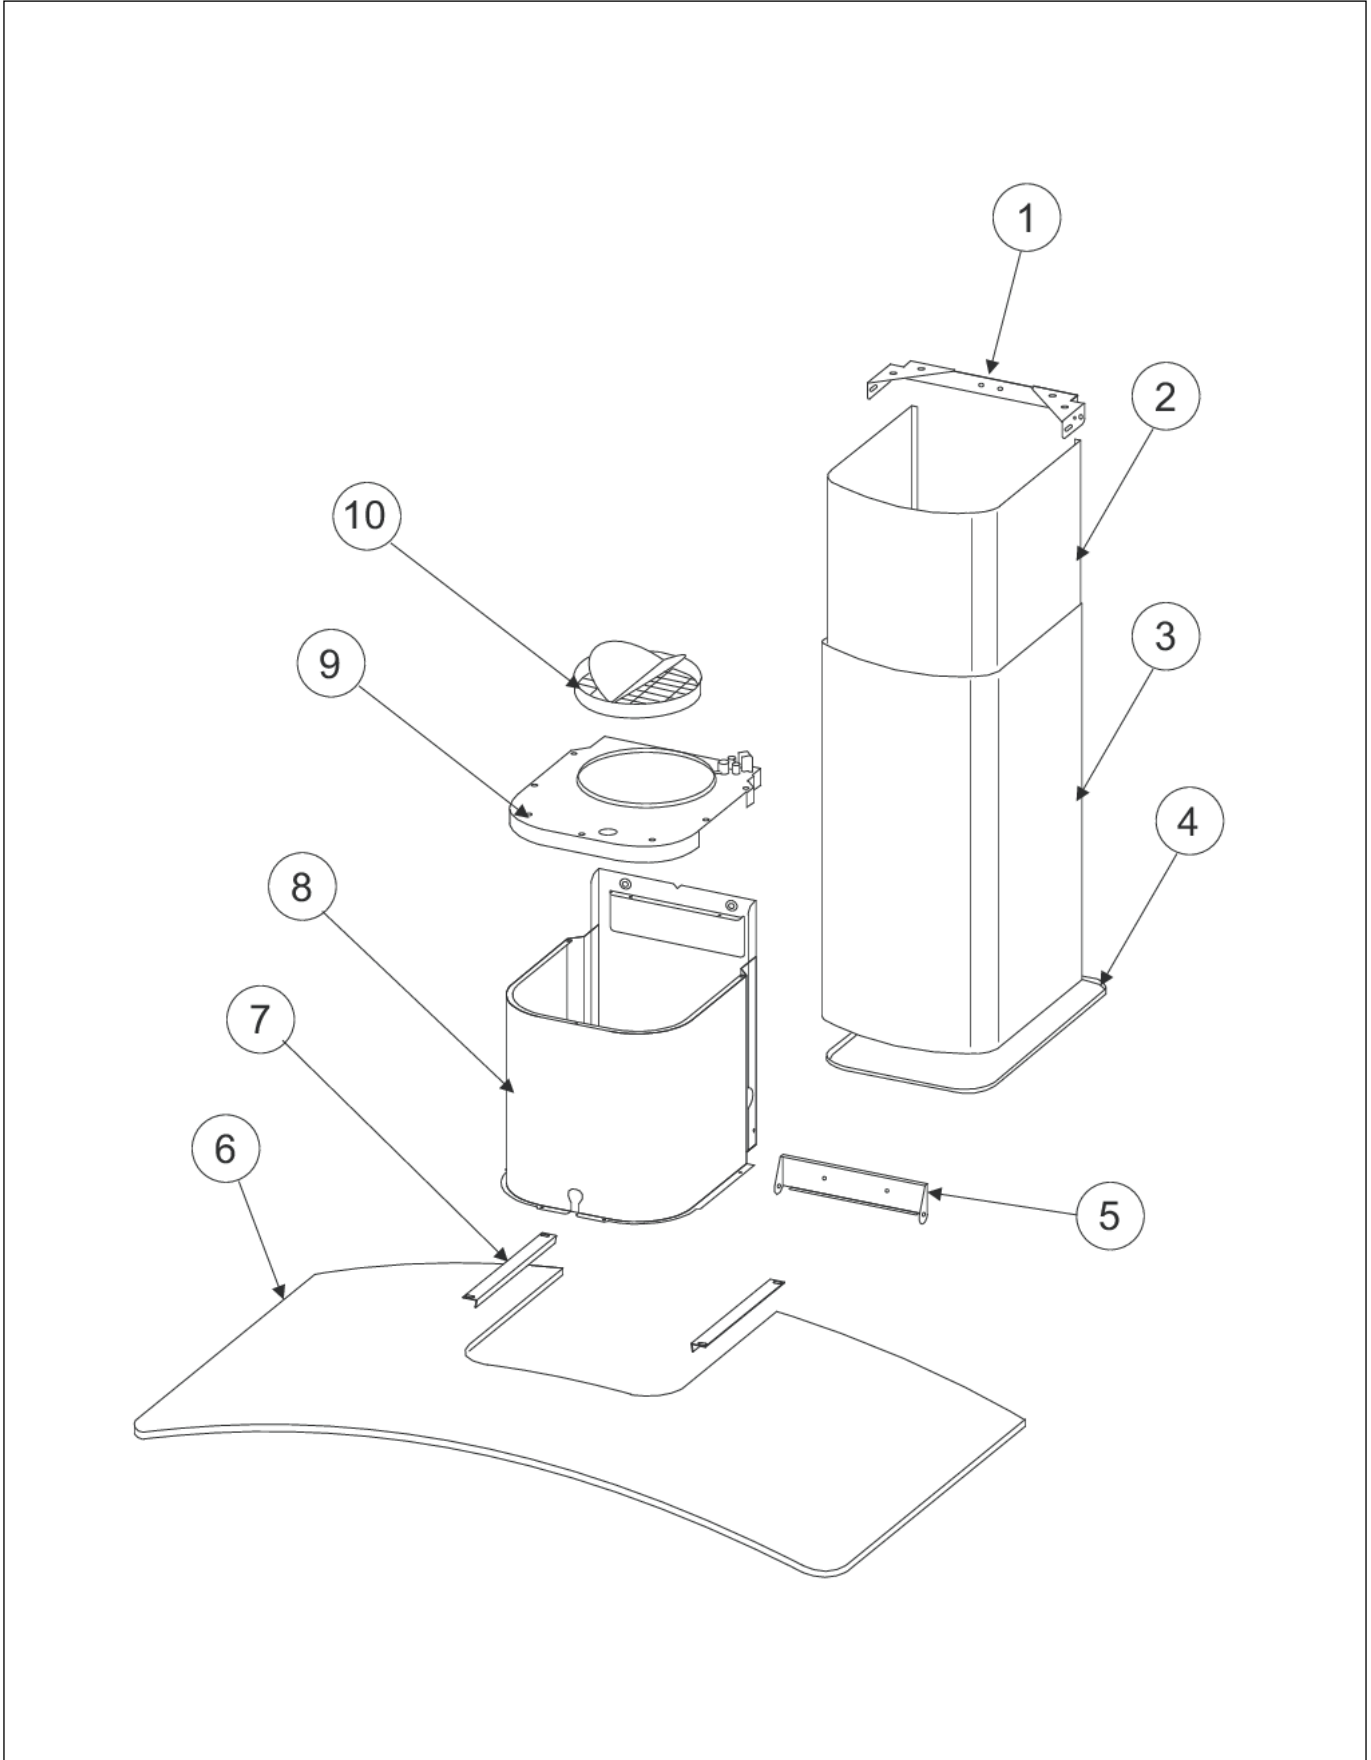

UNIT EXTERIOR

Item	Part No.	Name	Qty	Uom	NOTES
1	009339-000	FLUE MOUNTING BRACKET	1	EA	
2	009338-000	DECORATIVE FLUE TOP	1	EA	
3	009336-000	DECORATIVE FLUE BOTTOM	1	EA	
4	009326-000	FLUE GASKET	1	EA	
5	009358-000	BLOWER SUPPORT BRACKET	1	EA	
6	009378-000	GLASS (S97017961)	1	EA	
7	009359-000	BRACKET	2	EA	
8	009305-000	BLOWER MOUNTING COVER	1	EA	
9	009357-000	COVER	1	EA	
10	009319-000	DISCHARGE COLLAR	1	EA