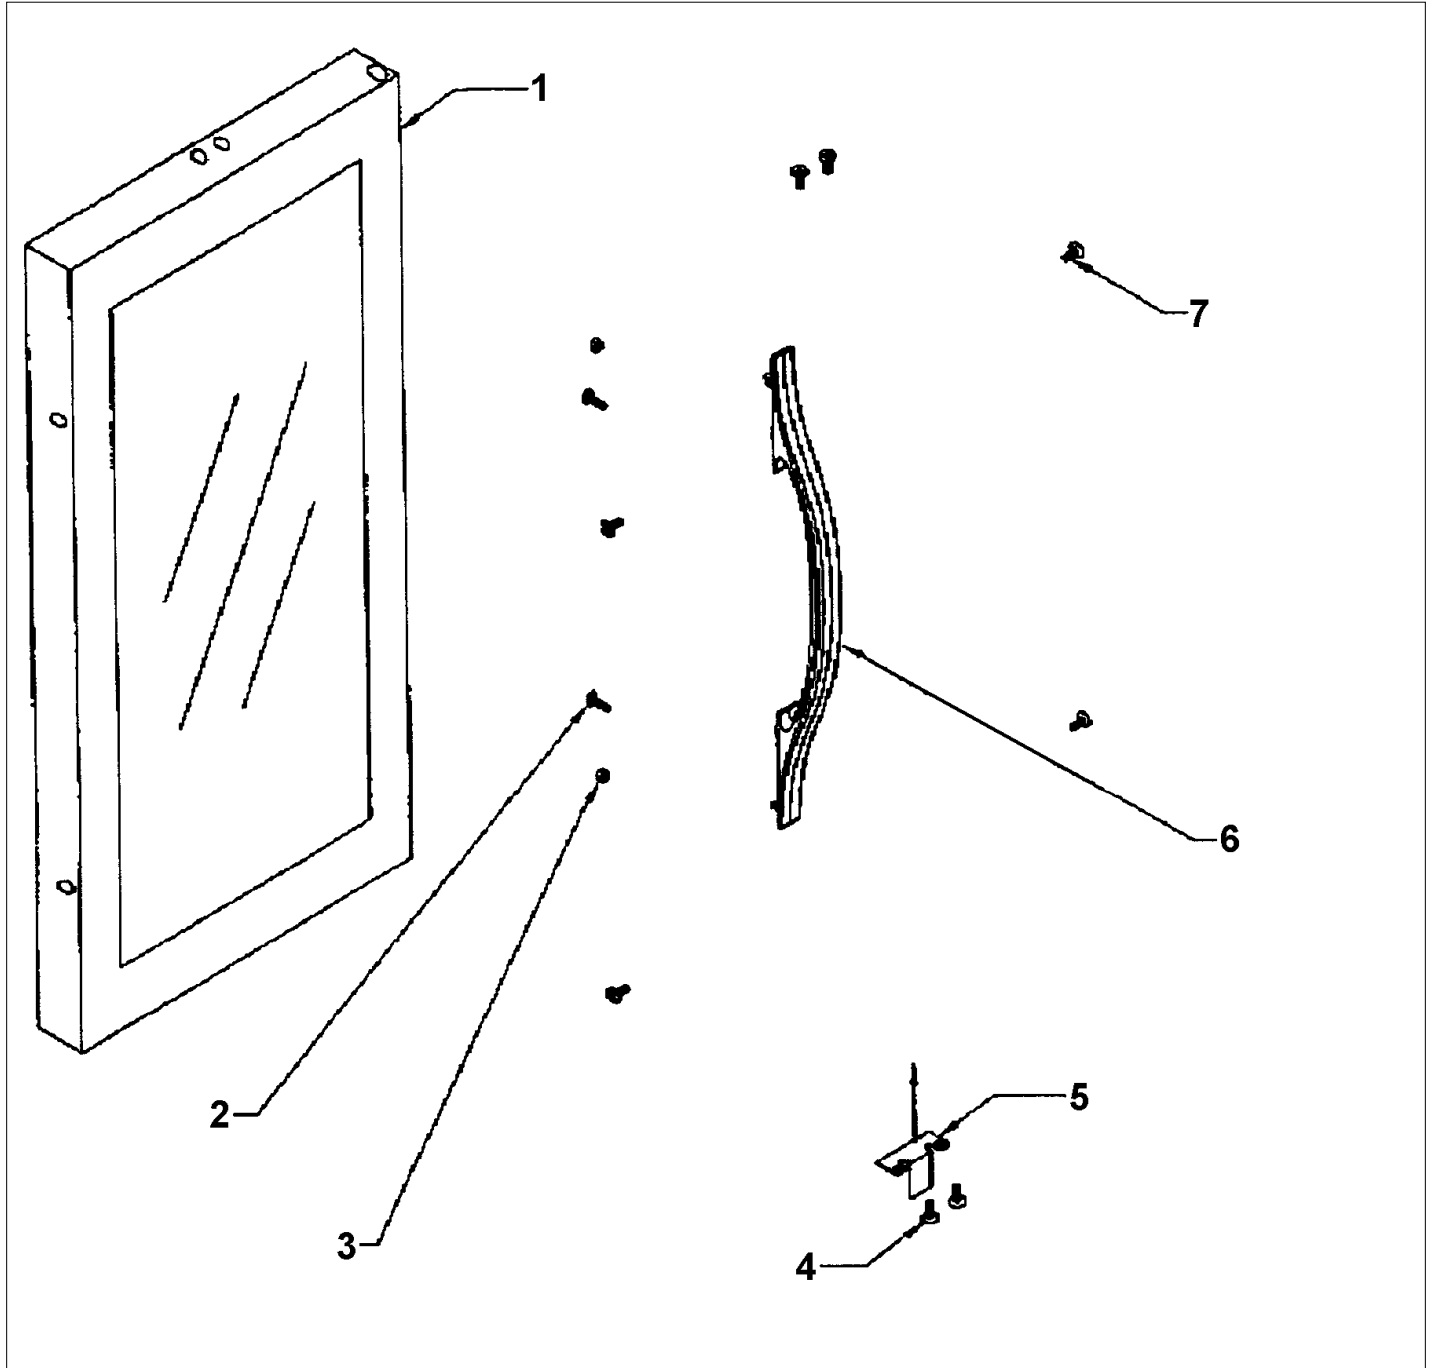

DFWC151

CLEAR GLASS DOOR ASSEMBLY	1
FLUTED GLASS DOOR ASSEMBLY	2
INTERIOR ASSEMBLY - VIEW 1	3
INTERIOR ASSEMBLY - VIEW 2	4
Appendix A:Pages Index	A
Appendix B:Parts Index	B

CLEAR GLASS DOOR ASSEMBLY

Item	Part No.	Name	Qty	Uom	NOTES
1	PW230103	DOOR SUBASSEMBLY	1	EA	Not available online / Call for pricing and availability
NI	PW230125	GASKET (41006834)	1	EA	
2	PW200049	SCREW (PACK OF 2)	1	EA	NO LONGER AVAILABLE
NI	PW230120	FO ADAPTER KIT (42244914)	1	EA	
3	PW200050	HEX-KEP NUT (42247454)	1	EA	NO LONGER AVAILABLE
4	PW200051	SCREW	1	EA	Not available online / Call for pricing and availability
5	PW220021	STRIKER PLATE	1	EA	Not available online / Call for pricing and availability
6	PE030090	HANDLE - SS	1	EA	Not available online / Call for pricing and availability
Not Shown	PE030090PVD	DOOR HANDLE 27" *BR* PVD	1	EA	NO LONGER AVAILABLE, Not available online / Call for pricing and availability
7	PW200052	SCREW	1	EA	Not available online / Call for pricing and availability
NI	PW230110	151 DUWC-WO/OVLY-GLD-LKY DR ASSY 42244600	1	EA	Not available online / Call for pricing and availability
NI	PW200058	LOCK & KEY ASSY FOR WD OVERLAY 42244619	1	EA	
NI	PW200056	Lock Keys (set of 2)	1	EA	