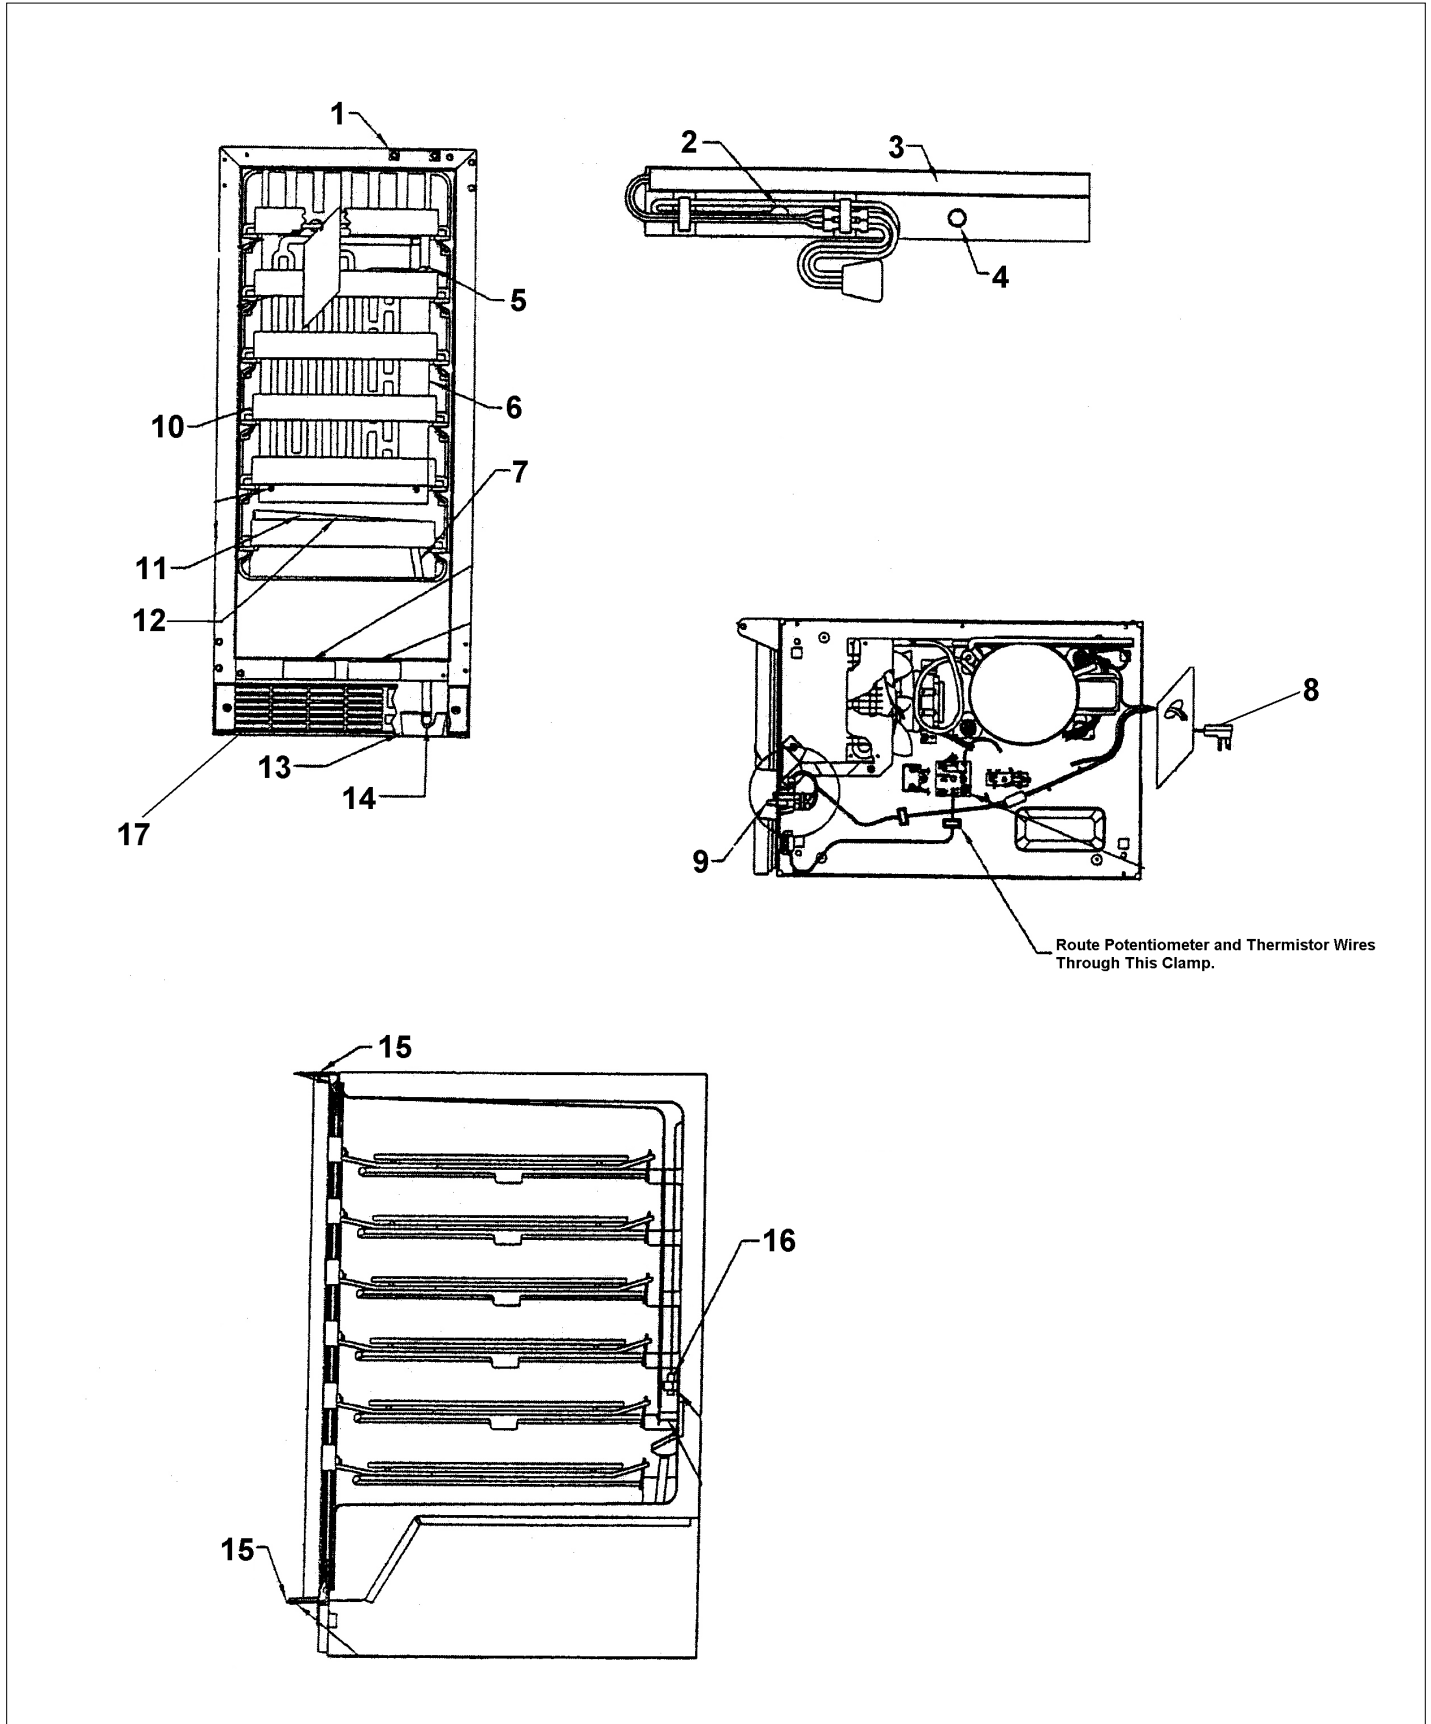

INTERIOR ASSEMBLY - VIEW 1

Item	Part No.	Name	Qty	Uom	NOTES
1	PW220015	LOCK CATCH BRACKET (BLACK)	1	EA	
2	PW200064	LOCK WASHER	1	EA	Not available online / Call for pricing and availability
3	PS100007	AURA LIGHT ASSY (BLACK) 42245124	1	EA	
4	PW200065	SCREW	1	EA	Not available online / Call for pricing and availability
5	PW200060	CAP	1	EA	Not available online / Call for pricing and availability
6	PW240058	EVAPORATOR, VUAR141 (42244045)	1	EA	
7	PW240045	SERV. ASSY BLACK DRAIN TUBE 42244609	1	EA	
8	PW240053	POWER CORD	1	EA	Not available online / Call for pricing and availability
9	PW230012	LIGHT SWITCH, PLUNGER *BK* 42242915	1	EA	
10	PW210041	151 SERIES WINE RACK ONLY 42244590	1	EA	NO LONGER AVAILABLE, Not available online / Call for pricing and availability
NI	PW230102	151 SERIES WOOD FRONT ONLY 42244591	1	EA	NO LONGER AVAILABLE
NI	PW210042	151 WINE RACK W/WD AND SCREWS 42244592	1	EA	NO LONGER AVAILABLE
11	PW210043	SERV. ASSY 151 BLK DRIP TRAY 42244610	1	EA	NO LONGER AVAILABLE, Not available online / Call for pricing and availability
12	PW200061	POP RIVET	1	EA	Not available online / Call for pricing and availability
13	022461-000	DRIP TRAY, BLACK	1	EA	
14	PW240052	J TUBE	1	EA	Not available online / Call for pricing and availability