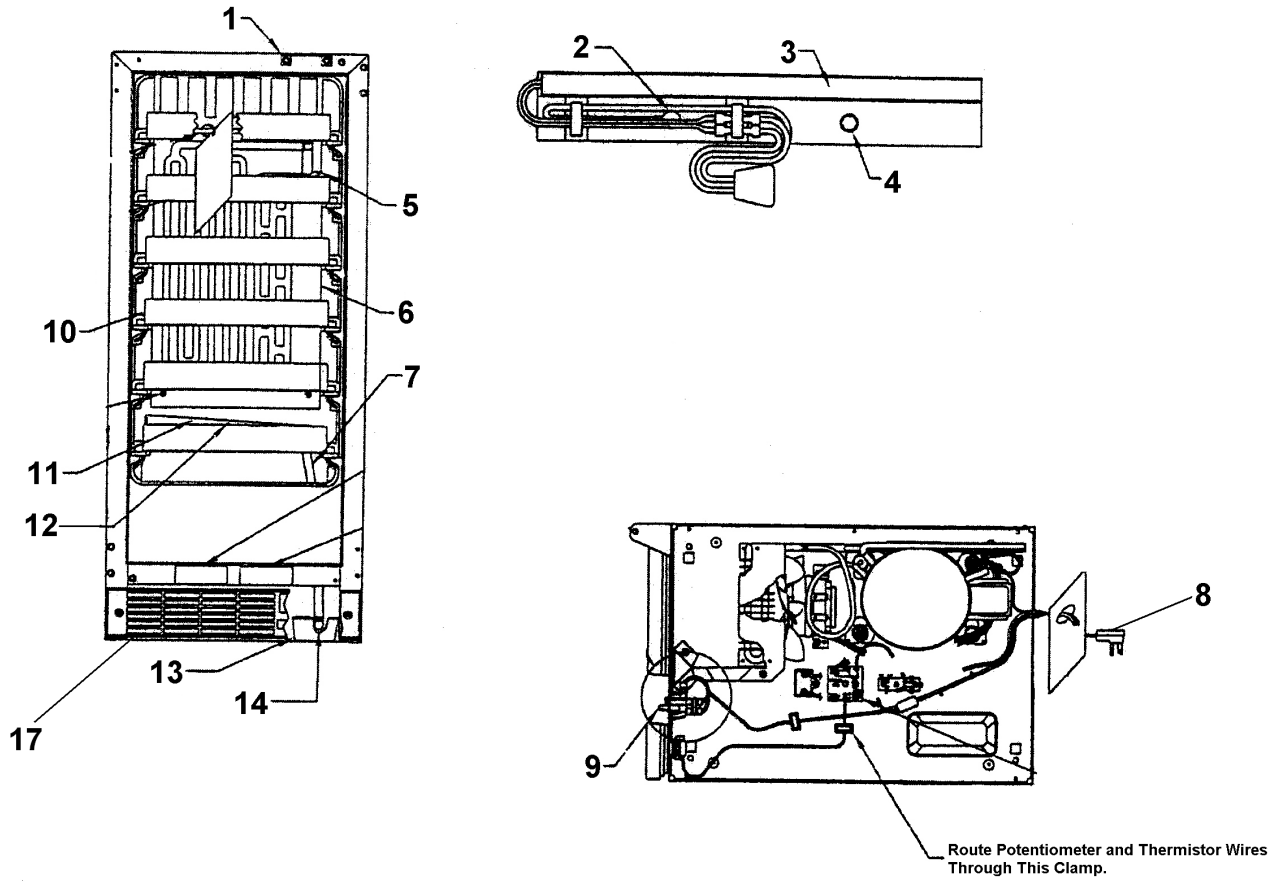

INTERIOR ASSEMBLY - VIEW 1

Item	Part No.	Name	Qty	Uom	NOTES
1	PW220015	LOCK CATCH BRACKET (BLACK)	1	EA	
2	PW200064	LOCK WASHER	1	EA	Not available online / Call for pricing and availability
3	PS100007	AURA LIGHT ASSY (BLACK) 42245124	1	EA	
4	PW200065	SCREW	1	EA	Not available online / Call for pricing and availability
5	PW200060	CAP	1	EA	Not available online / Call for pricing and availability
6	PW240058	EVAPORATOR, VUAR141 (42244045)	1	EA	
7	PW240045	SERV. ASSY BLACK DRAIN TUBE 42244609	1	EA	
8	PW240053	POWER CORD	1	EA	Not available online / Call for pricing and availability
9	PW230012	LIGHT SWITCH, PLUNGER *BK* 42242915	1	EA	
10	PW210041	151 SERIES WINE RACK ONLY 42244590	1	EA	NO LONGER AVAILABLE, Not available online / Call for pricing and availability
NI	PW230102	151 SERIES WOOD FRONT ONLY 42244591	1	EA	NO LONGER AVAILABLE
NI	PW210042	151 WINE RACK W/WD AND SCREWS 42244592	1	EA	NO LONGER AVAILABLE
11	PW210043	SERV. ASSY 151 BLK DRIP TRAY 42244610	1	EA	NO LONGER AVAILABLE, Not available online / Call for pricing and availability
12	PW200061	POP RIVET	1	EA	Not available online / Call for pricing and availability
13	022461-000	DRIP TRAY, BLACK	1	EA	
14	PW240052	J TUBE	1	EA	Not available online / Call for pricing and availability