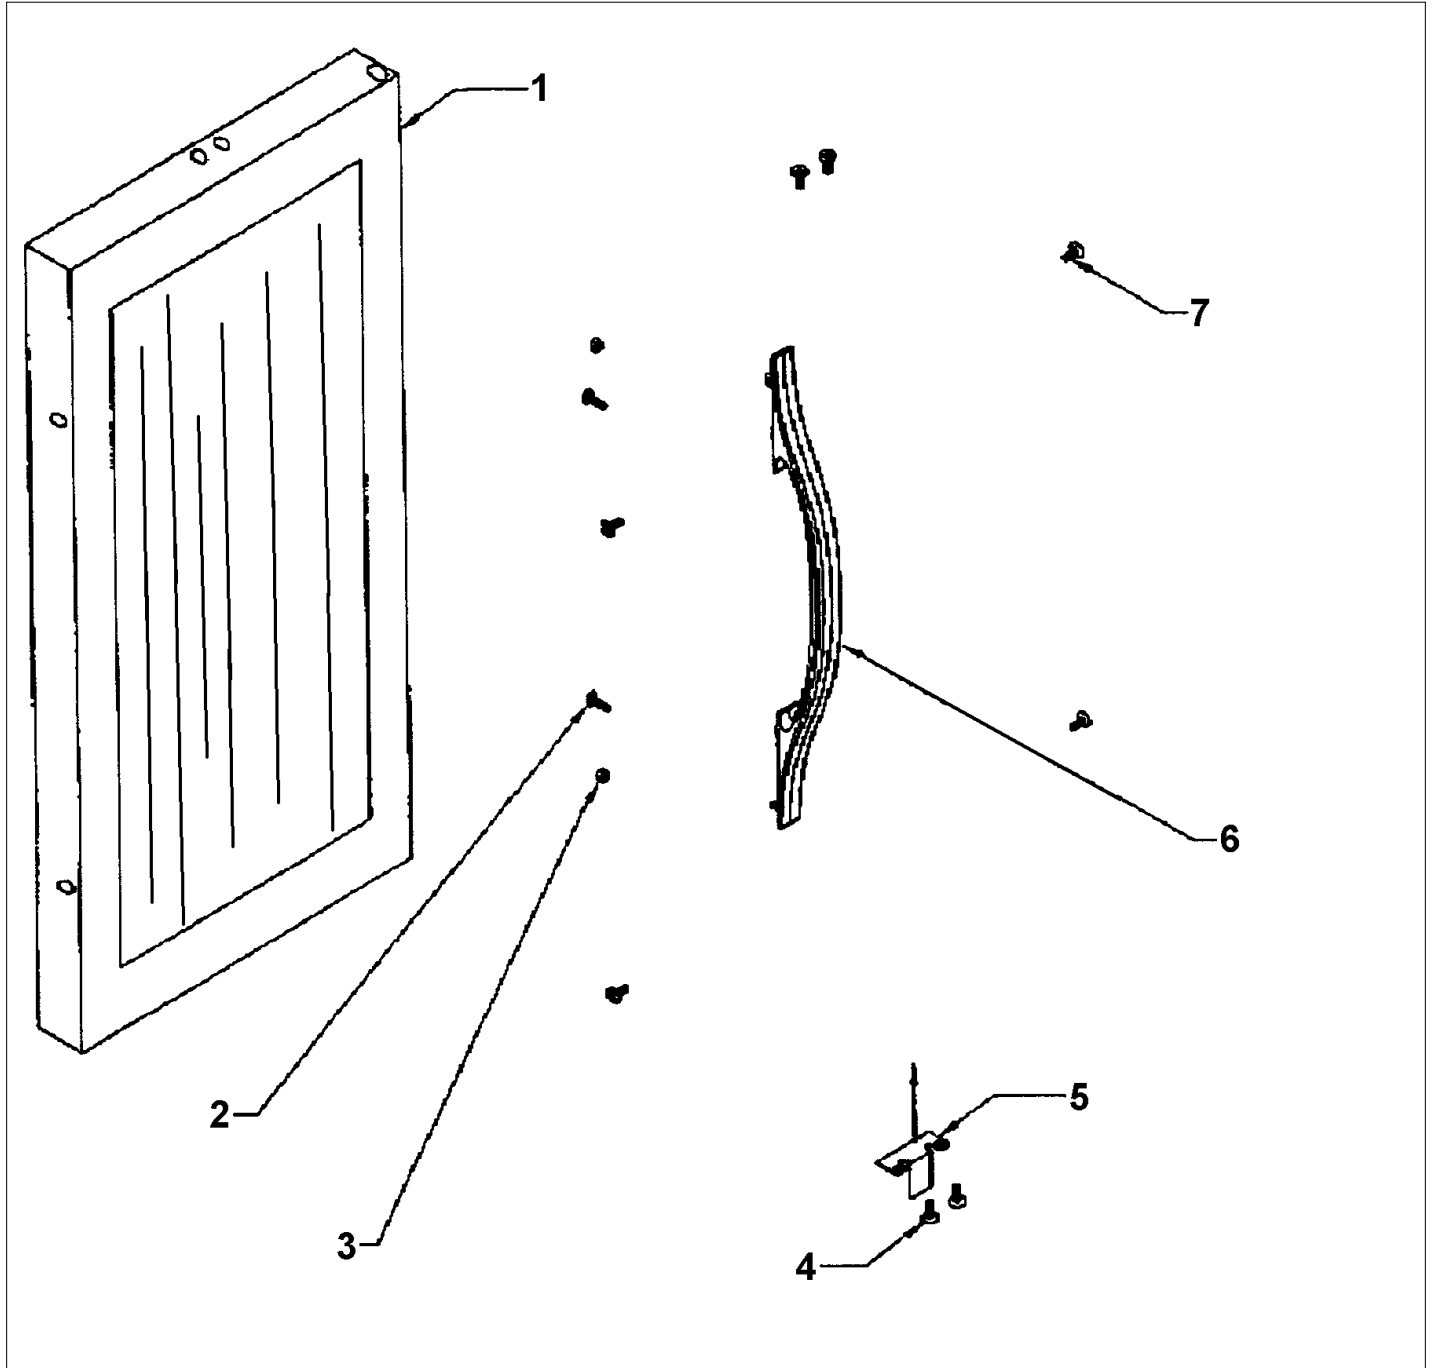

Item	Part No.	Name	Qty	Uom	NOTES
1	PW230103	DOOR SUBASSEMBLY	1	EA	Not available online / Call for pricing and availability
NI	PW230125	GASKET (41006834)	1	EA	
2	PW200049	SCREW (PACK OF 2)	1	EA	NO LONGER AVAILABLE
NI	PW230120	FO ADAPTER KIT (42244914)	1	EA	
3	PW200050	HEX-KEP NUT (42247454)	1	EA	NO LONGER AVAILABLE
4	PW200051	SCREW	1	EA	Not available online / Call for pricing and availability
5	PW220021	STRIKER PLATE	1	EA	Not available online / Call for pricing and availability
6	PE030090	HANDLE - SS	1	EA	Not available online / Call for pricing and availability
Not Shown	PE030090PVD	DOOR HANDLE 27" *BR* PVD	1	EA	NO LONGER AVAILABLE, Not available online / Call for pricing and availability
7	PW200052	SCREW	1	EA	Not available online / Call for pricing and availability
NI	PW230110	151 DUWC-WO/OVLY-GLD-LKY DR ASSY 42244600	1	EA	Not available online / Call for pricing and availability
NI	PW200058	LOCK & KEY ASSY FOR WD OVERLAY 42244619	1	EA	
NI	PW200056	Lock Keys (set of 2)	1	EA	

FLUTED GLASS DOOR ASSEMBLY