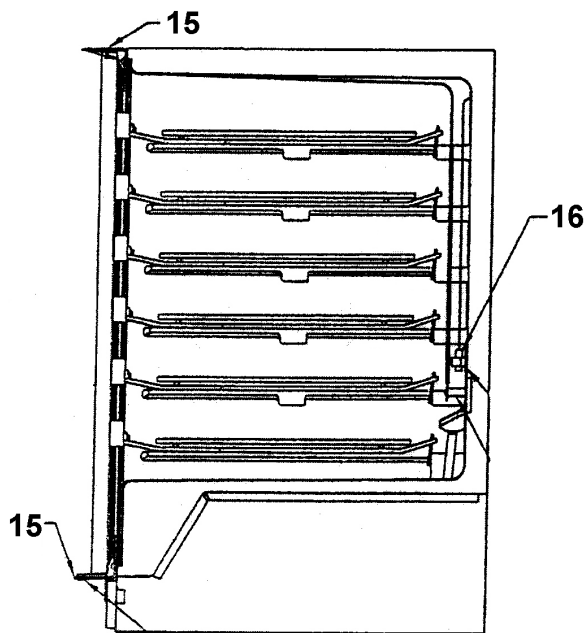

Item	Part No.	Name	Qty	Uom	NOTES
15	PW220004	HINGE KIT (VUWC140) * 42240881	1	EA	
16	PW240050	THERMISTOR (42244531)	1	EA	
17	PW210031	GRILLE-BLACK 42242909	1	EA	
Not Shown	PW210032	GRILLE-WHITE (41005742)	1	EA	NO LONGER AVAILABLE, Not available online / Call for pricing and availability
NI	PW200038	LEVELER KIT	1	EA