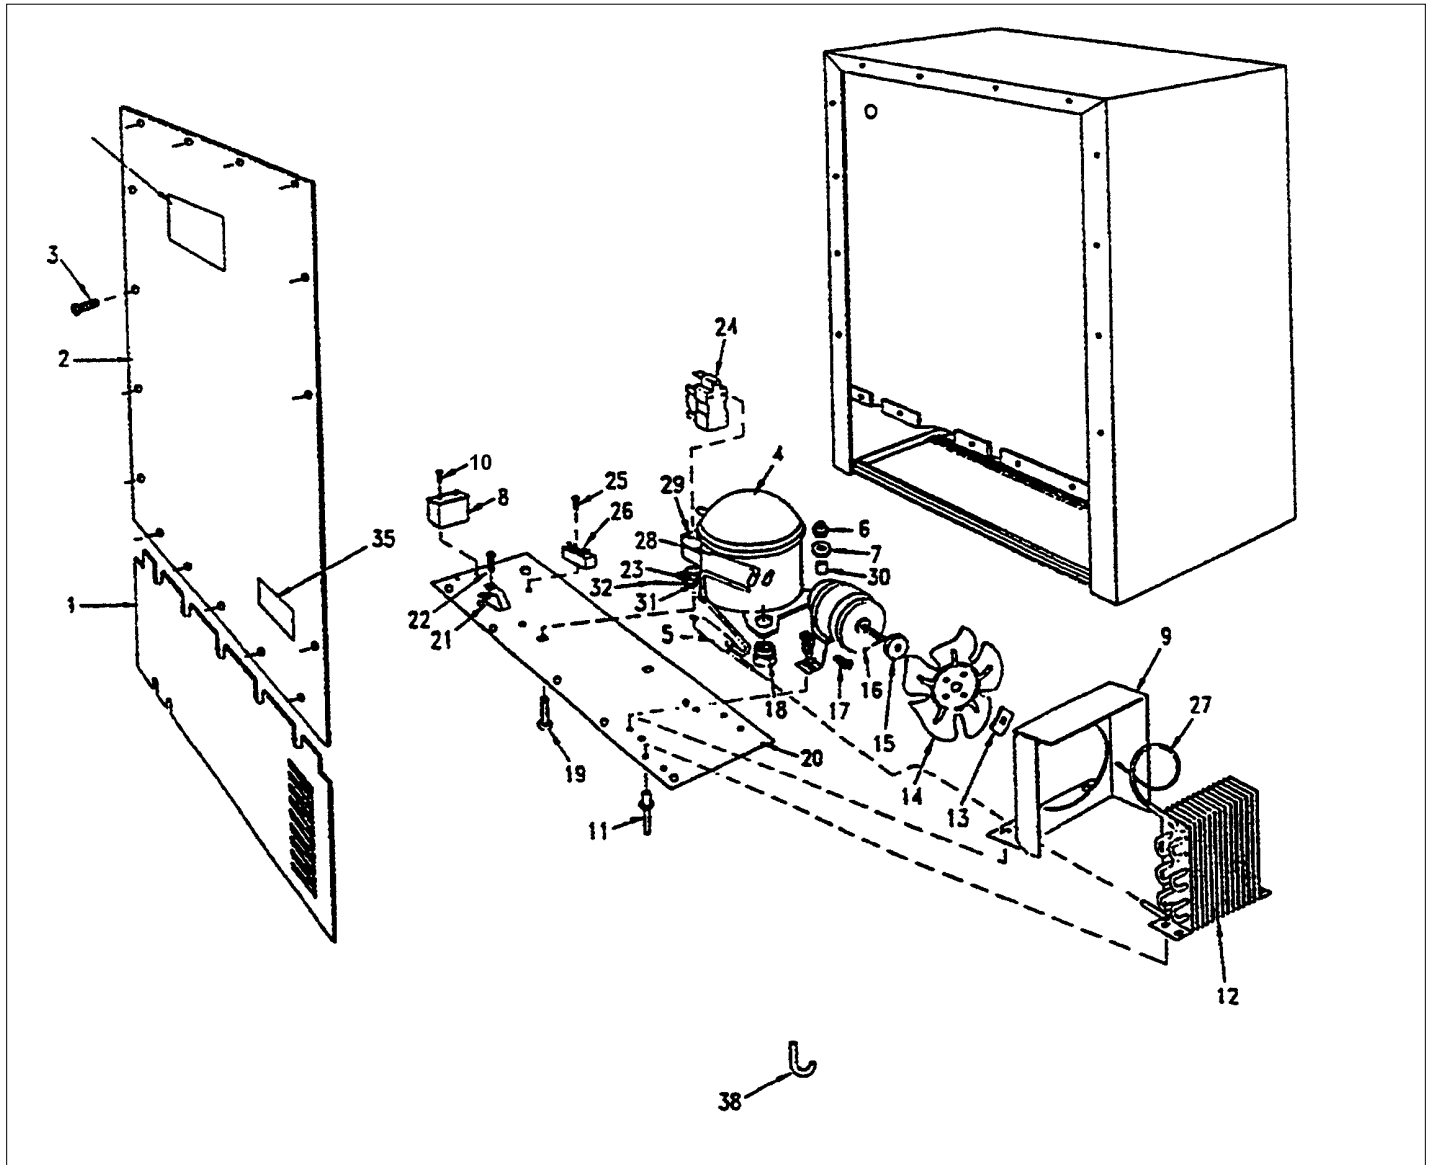

Item	Part No.	Name	Qty	Uom	NOTES
21	PW240002	POWER CORD (VUWC140) 42242488	1	EA	
22	PW200025	SCREW, CLAMP	1	EA	Not available online / Call for pricing and availability
23	PW200028	HEX HEAD SCREW	1	EA	
24	PW240007	PTC STARTER (VUWC140) 42242427	1	EA	
25	PW200026	SCREW, TERMINAL BLOCK	1	EA	Not available online / Call for pricing and availability
26	PW240008	TERMINAL BLOCK VUWC140 42242407	1	EA	
27	PW240004	CONDENSER, R-134A	1	EA	
28	PW240011	LOW PROCESS TUBE	1	EA	
29	PW210015	COMPRESSOR RELAY COVER	1	EA	Not available online / Call for pricing and availability
30	PW200030	SLEEVE, COMPRESSOR	1	EA	Not available online / Call for pricing and availability
31	PW200027	NO. 8 STAR WASHER	1	EA	
32	PW240010	GROUND WIRE, COMPRESSOR	1	EA	Not available online / Call for pricing and availability
NI	PW240028	THERMOSTAT VUAR140 42244092	1	EA