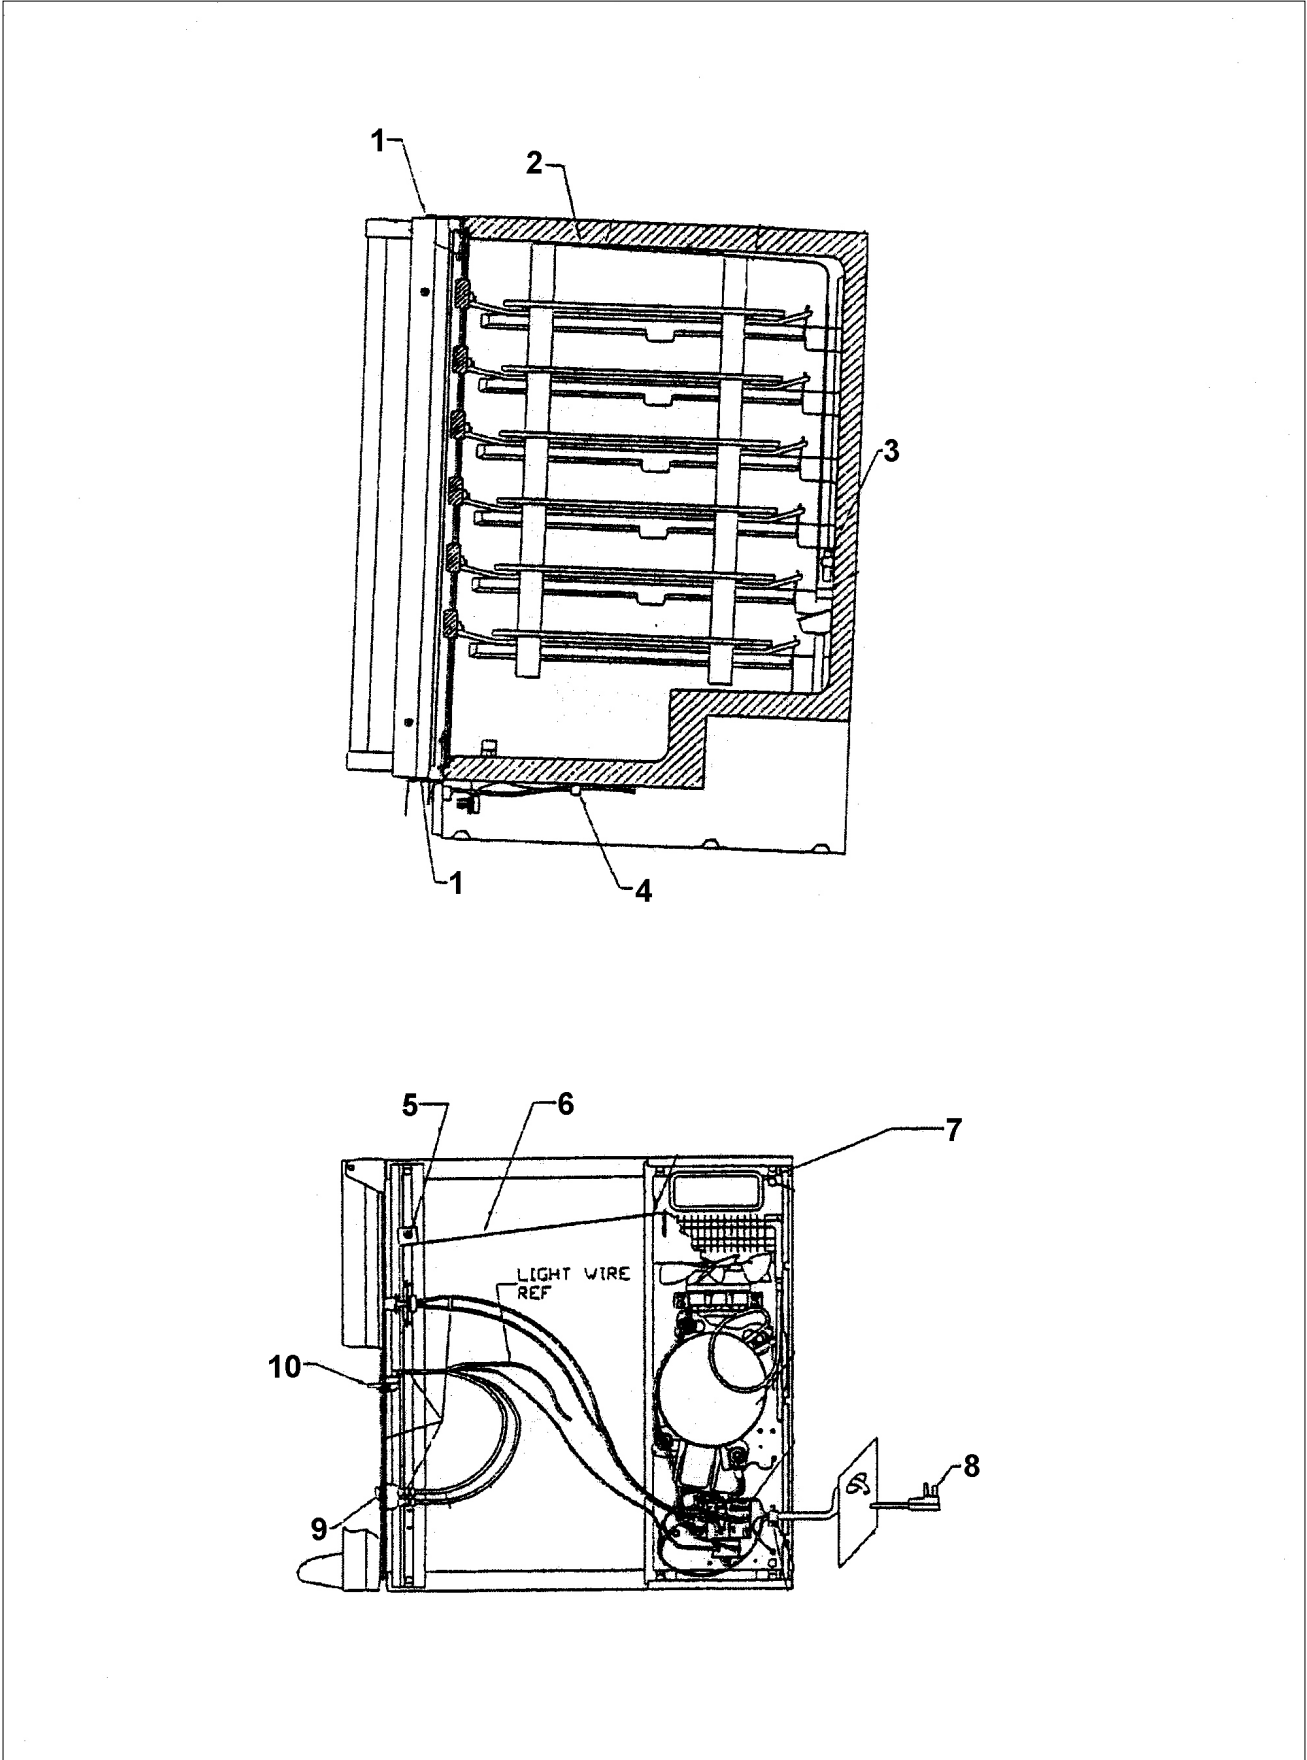

INTERIOR ASSEMBLY - VIEW 2

Item	Part No.	Name	Qty	Uom	NOTES
1	PW220004	HINGE KIT (VUWC140) * 42240881	1	EA	
2	PW200068	SCREW	1	EA	Not available online / Call for pricing and availability
3	PW240050	THERMISTOR (42244531)	1	EA	
4	PW200069	CLAMP	1	EA	Not available online / Call for pricing and availability
5	PW200070	SCREW	1	EA	Not available online / Call for pricing and availability
6	PW210052	FRONT SHROUD	1	EA	NO LONGER AVAILABLE, Not available online / Call for pricing and availability
7	PW210053	DRIP PAN	1	EA	Not available online / Call for pricing and availability
8	PW240056	POWER CORD	1	EA	Not available online / Call for pricing and availability
9	PW240057	SWITCH	1	EA	
10	PW230012	LIGHT SWITCH, PLUNGER *BK* 42242915	1	EA