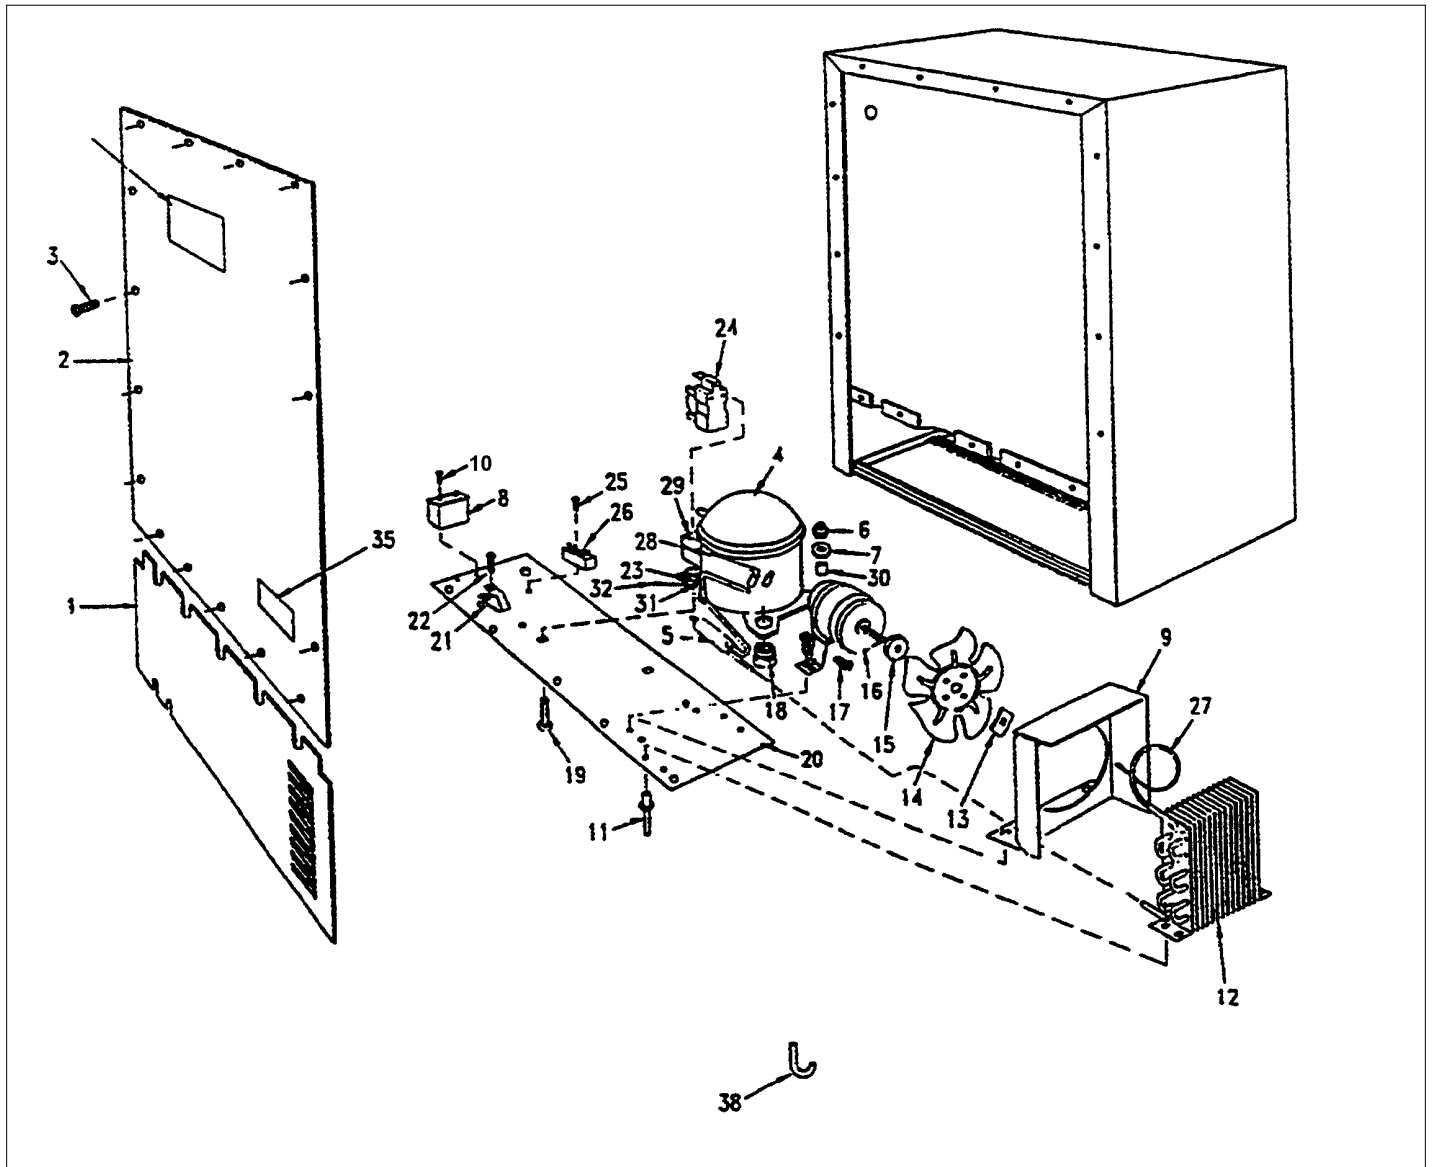

INTERIOR ASSEMBLY - VIEW 1

Item	Part No.	Name	Qty	Uom	NOTES
1	PW210009	BACK SHROUD (VUWC140) 42242081	1	EA	NO LONGER AVAILABLE
2	PW210010	CABINET BACK (VUWC140) * 42241648	1	EA	NO LONGER AVAILABLE
3	PW200016	SCREW, CABINET BACK	1	EA	Not available online / Call for pricing and availability
4	PW200040	COMPRESSOR ASSEMBLY 42242580	1	EA	
5	PW240003	DRIER ASSY VUWC140	1	EA	
6	PW200017	LOCK NUT .25-.20 UNC	1	EA	NO LONGER AVAILABLE, Not available online / Call for pricing and availability
7	PW200018	FLAT WASHER	1	EA	
8	PW240012	RUN CAPACITOR (VUWC140) 42242061	1	EA	
9	PW210013	FAN SHROUD (VUWC140) 42241349	1	EA	NO LONGER AVAILABLE
10	PW200029	SCREW	1	EA	NO LONGER AVAILABLE
11	PW200019	POP RIVET	1	EA	Not available online / Call for pricing and availability
12	PW240004	CONDENSER, R-134A	1	EA	
13	PW200020	NUT, TINNERMAN	1	EA	Not available online / Call for pricing and availability
14	PW200037	FAN BLADE	1	EA	
15	PW200036	SILENCER, FAN MOTOR SPACER	1	EA	Not available online / Call for pricing and availability
16	PW240005	FAN/MTR ASSY COMPLETE VUWC	1	EA	
17	PW200021	SCREW	1	EA	
18	PW200040	COMPRESSOR ASSEMBLY 42242580	1	EA	
19	PW200023	CARRIAGE BOLT	1	EA	NO LONGER AVAILABLE
20	PW210011	BASEPLATE (VUWC140)	1	EA