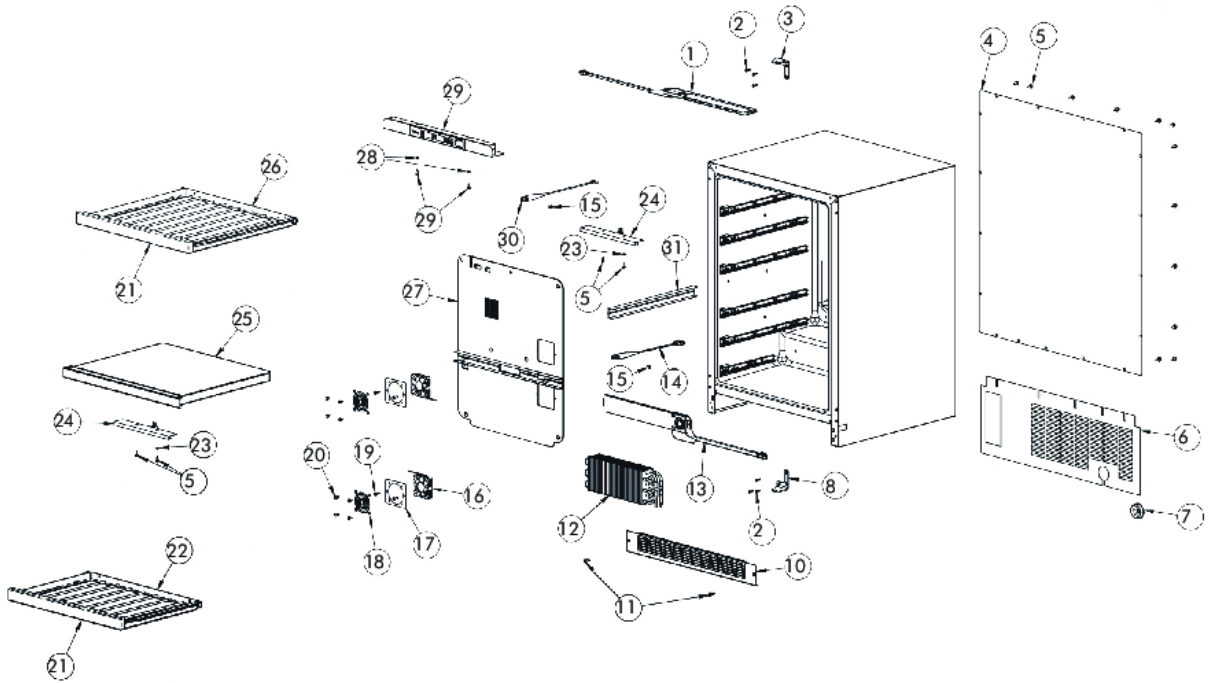

DFUW244

CABINET	1
FOL	2
MECHANICAL	3
Appendix A:Pages Index	A
Appendix B:Parts Index	B

CABINET

Item	Part No.	Name	Qty	Uom	NOTES
1	009525-000	DOOR HINGE ASSEMBLY - 42247016	1	EA	
2	010236-000	10-32 X 3/4ø PHILLIPS COUNTERSUNK SCREW, ZN	6	EA	Not available online / Call for pricing and availability
3	010695-000	STANDARD HINGE, RIGHT TOP, CHROME	1	EA	
4	010694-000	BACK PANEL	1	EA	
5	009924-000	WASHER HD SCREW - ZN	17	EA	
6	010080-000	SUBS TO 022189-000 - STAND-OFF STUD - DESIGNER	1	EA	
7	009487-000	BUSHING	1	EA	
8	010702-000	STANDARD HINGE, RIGHT BOTTOM, CHROME	1	EA	
10	009504-000	SUPPORT PEG WASHER - WH	1	EA	Not available online / Call for pricing and availability
11	009489-000	#12 X 3/4 TYPE AB PHILLIPS SCREW, BLACK	2	EA	
12	020862-000	EVAPORATOR ASSEMBLY	1	EA	
13	009609-000	FAN/HEATER ASSEMBLY, LOWER COMPARTMENT	1	EA	
14	020861-000	THERMISTOR/HARNES ASM, LOWER COMP.	1	EA	
15	003835-000	#6-20 X 1/2ø PHILLIPS PAN HEAD SCREW, SS	20	EA	Not available online / Call for pricing and availability
16	010223-000	SCREW, #10-32 X .75 COUNTERSUNK, SS	2	EA	
17	009505-000	UPPER WINE SHELF - CHROME	2	EA	
18	020842-000	WIRE FORM FAN FINGER GUARD	2	EA	
19	009489-000	#12 X 3/4 TYPE AB PHILLIPS SCREW, BLACK	4	EA	
20	020838-000	#10-16 X 1/2ø HEX WASHER HEAD SCREW, BLACK	8	EA	
21	020843-000	WOOD SHELF FRONT	6	EA	
22	020864-000	LOWER SHELF ASSEMBLY	1	EA	Not available online / Call for pricing and availability