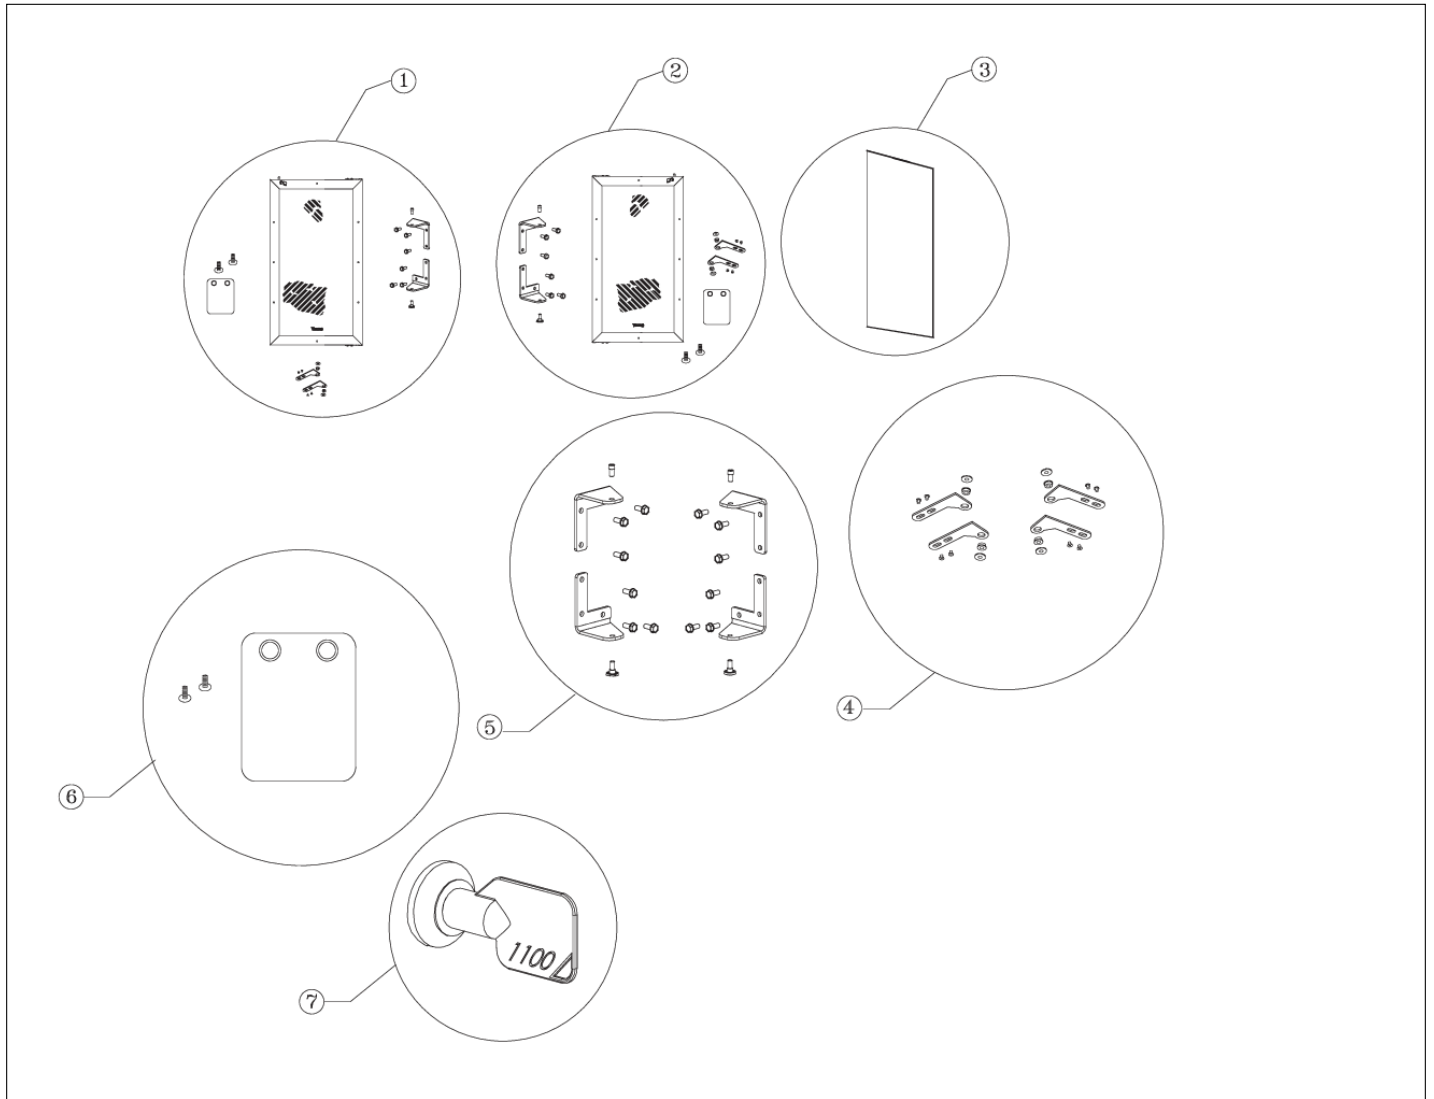

DFUW152

CLEAR DOOR ASSEMBLY	1
FIGURE 1	2
FIGURE 2	3
FLUTED GLASS ASSEMBLY	4
Appendix A:Pages Index	A
Appendix B:Parts Index	B

CLEAR DOOR ASSEMBLY

Item	Part No.	Name	Qty	Uom	NOTES
1	PS100040	FO COMPLETE DOOR, FLT. LH/RH (42244602)	1	EA	Not available online / Call for pricing and availability
2	PS100040	FO COMPLETE DOOR, FLT. LH/RH (42244602)	1	EA	Not available online / Call for pricing and availability
3	PS100049	DOOR GASKET, BLACK	1	EA	Not available online / Call for pricing and availability
4	PW230120	FO ADAPTER KIT (42244914)	1	EA	
5	PW220004	HINGE KIT (VUWC140) * 42240881	1	EA	
6	PS100002	STRIKER PLATE (42245439) ALL FO	1	EA	NO LONGER AVAILABLE
7	PW200058	LOCK & KEY ASSY FOR WD OVERLAY 42244619	1	EA	

FIGURE 2

Item	Part No.	Name	Qty	Uom	NOTES
1	PW240003	DRIER ASSY VUWC140	1	EA	
2	PS100020	OVERLOAD (42245133) 152 WC	1	EA	
3	PS100021	PTC RELAY (42245131) 152 WC	1	EA	
4	PW240050	THERMISTOR (42244531)	1	EA	
5	PW200040	COMPRESSOR ASSEMBLY 42242580	1	EA	
6	022903-000	SSAC THERMOSTAT POTENTIOMETER	1	EA	
7	PW240004	CONDENSER, R-134A	1	EA	
8	PW240008	TERMINAL BLOCK VUWC140 42242407	1	EA	
9	PS100023	RUN CAPACITOR (42245134) 152 WC	1	EA	
10	PW220007	J TRAP	1	EA	Not available online / Call for pricing and availability
11	PS100024	DRIP PAN W/FOAM TAPE (42241926)	1	EA	Not available online / Call for pricing and availability
12	022935-000	SSAC THERMOSTAT CONTROL	1	EA	
13	PW240005	FAN/MTR ASSY COMPLETE VUWC	1	EA	
14	PW200037	FAN BLADE	1	EA	
15	PW300145	FAN SHROUD (VUIM150) 42242902	1	EA	
16	PW210011	BASEPLATE (VUWC140)	1	EA	
17	PS100026	POWER CORD (42245130) 152 WC	1	EA	NO LONGER AVAILABLE