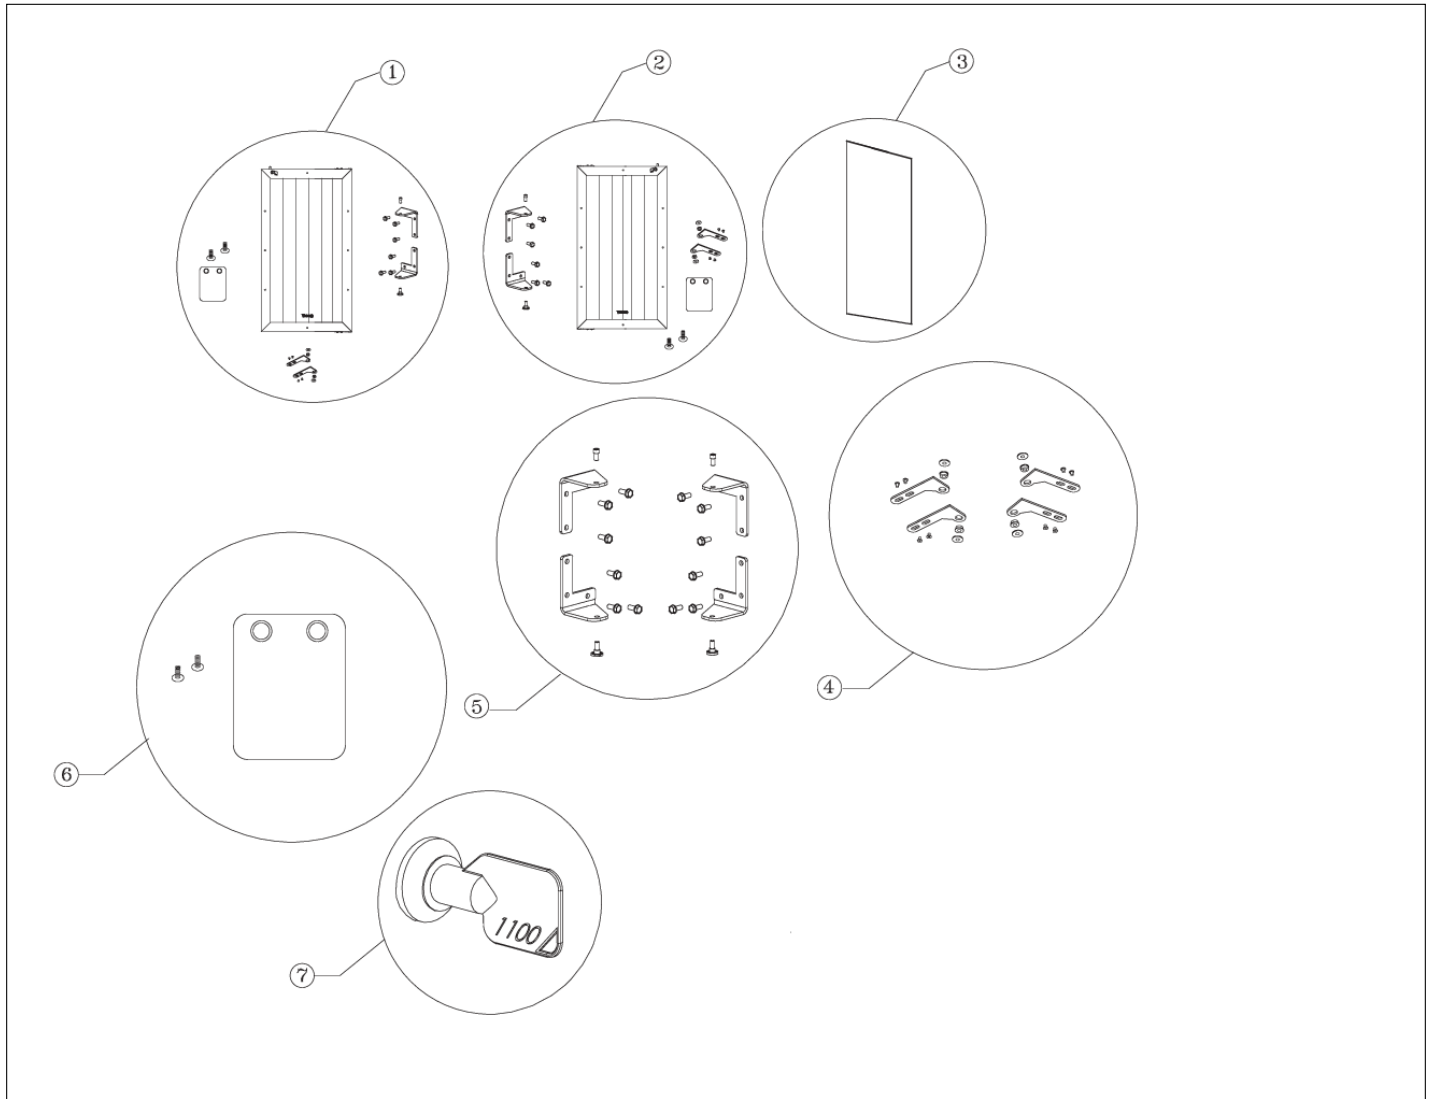

FLUTED GLASS ASSEMBLY

Item	Part No.	Name	Qty	Uom	NOTES
1	PS100039	FO COMPLETE DOOR, CLR. LH/RH (42244600) 152 WC	1	EA	Not available online / Call for pricing and availability
2	PS100039	FO COMPLETE DOOR, CLR. LH/RH (42244600) 152 WC	1	EA	Not available online / Call for pricing and availability
3	PS100049	DOOR GASKET, BLACK	1	EA	Not available online / Call for pricing and availability
4	PW230120	FO ADAPTER KIT (42244914)	1	EA	
5	PW220004	HINGE KIT (VUWC140) * 42240881	1	EA	
6	PS100002	STRIKER PLATE (42245439) ALL FO	1	EA	NO LONGER AVAILABLE
7	PW200058	LOCK & KEY ASSY FOR WD OVERLAY 42244619	1	EA