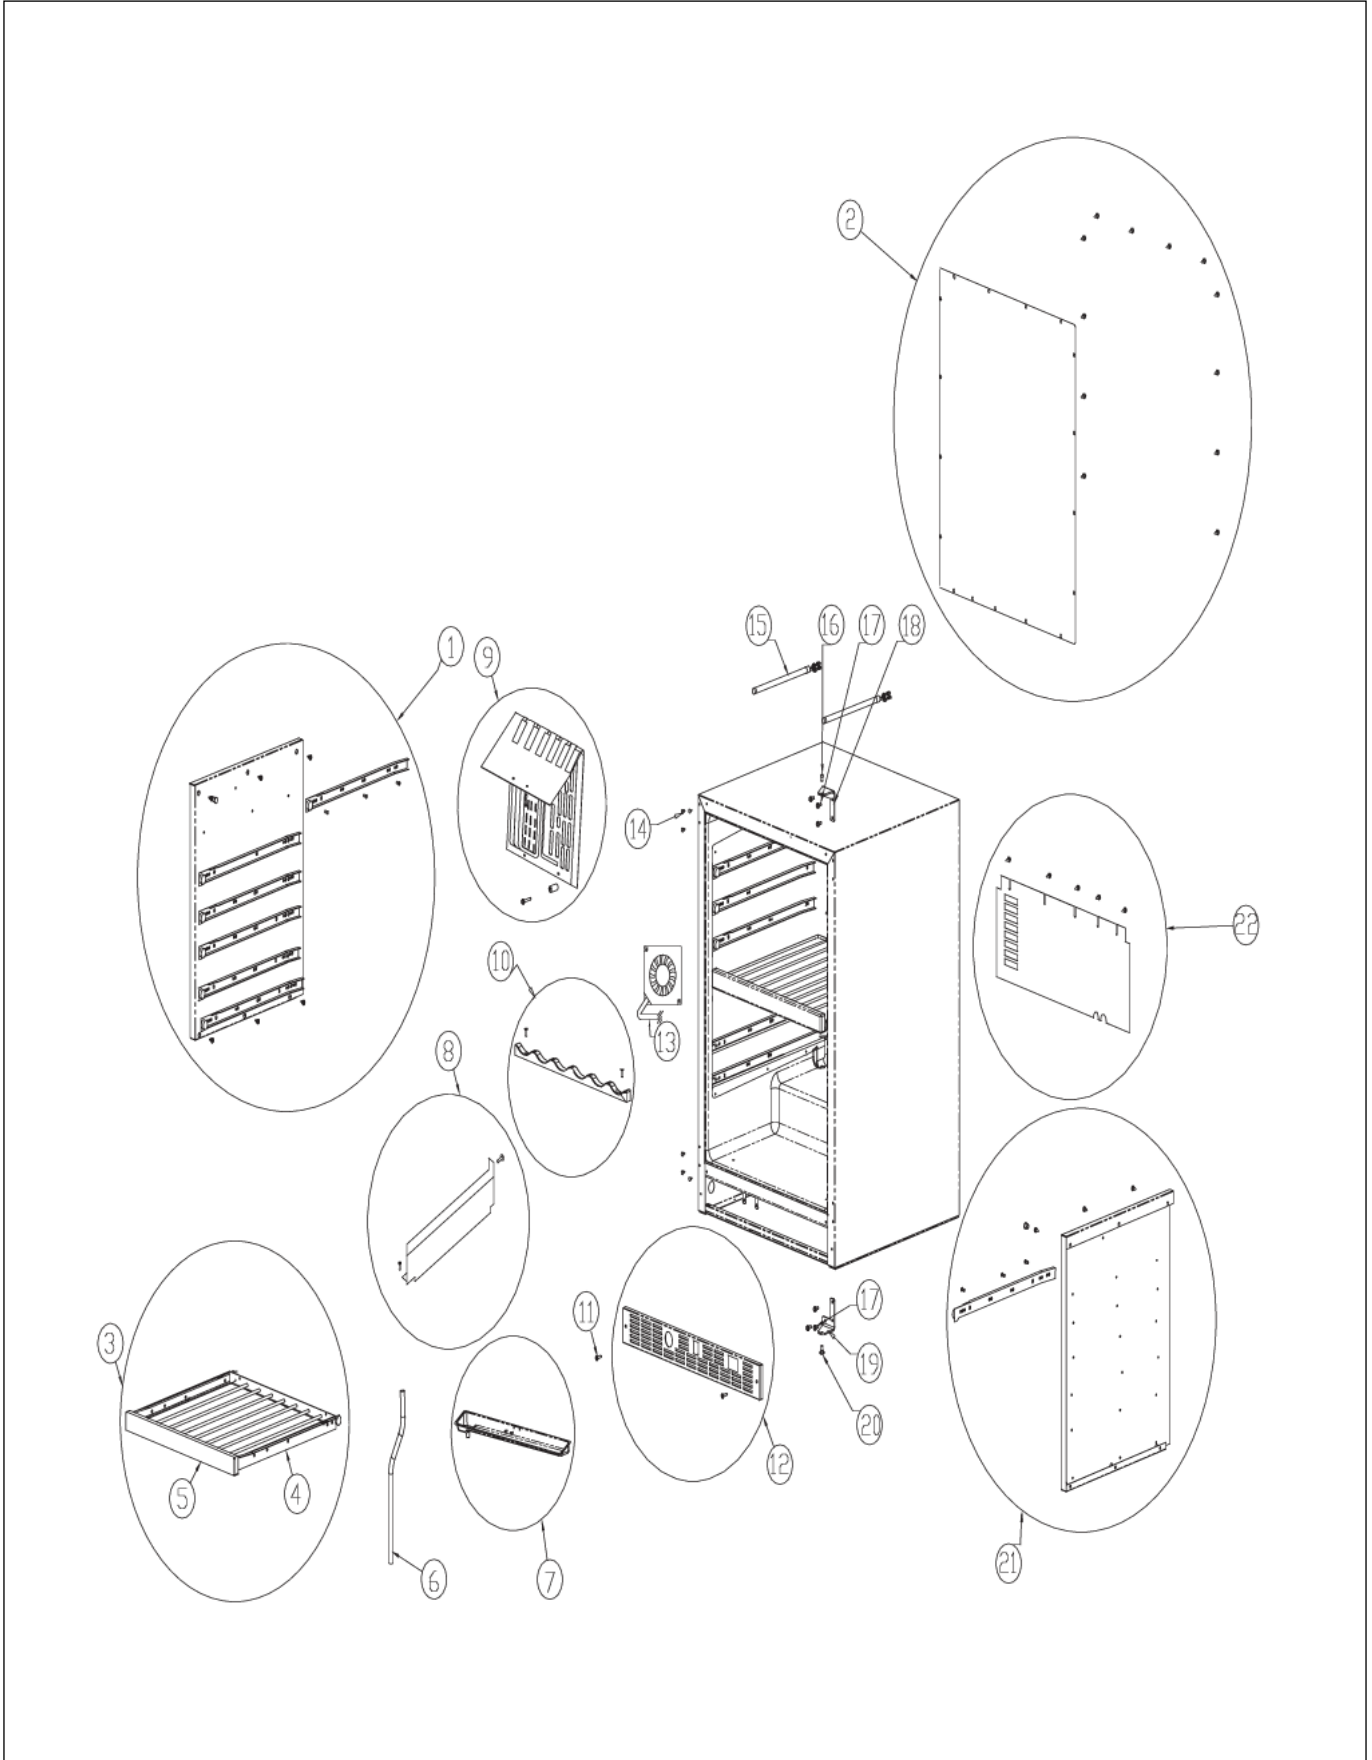

FIGURE 1

Item	Part No.	Name	Qty	Uom	NOTES
1	PS100047	LINER SHIELD ASSEMBLY - LEFT 152 (42246135)	1	EA	NO LONGER AVAILABLE
2	PW210050	BACK PANEL	1	EA	Not available online / Call for pricing and availability
3	PS100080	COMPLETE SLIDING WINE SHELF 142 WC (- NLA	1	EA	NO LONGER AVAILABLE
4	PS100081	WINE RACK FRAME, BLACK 142 WC (42246136)	1	EA	NO LONGER AVAILABLE, Not available online / Call for pricing and availability
5	PS100082	WINE RACK WOOD FRONT, NATURAL 142 WC (42244860) - NLA	1	EA	
6	PW240045	SERV. ASSY BLACK DRAIN TUBE 42244609	1	EA	
7	PS100083	DRIP TRAY, BLACK 142 WC 42244429	1	EA	
8	PS100084	FRONT SHROUD, BLACK	1	EA	Not available online / Call for pricing and availability
9	PW240046	141 SERIES BLACK EVAP ASSY (42244920)	1	EA	
10	PS100086	LOWER BOTTLE CRADLE, NATURAL	1	EA	Not available online / Call for pricing and availability
11	PS100087	BLACK GRILLE SCREWS	1	EA	Not available online / Call for pricing and availability
12	PW210003	GRILLE, (VUWC140) * 42242485	1	EA	
13	005153-000	12V FAN	1	EA	
14	PW200044	BLACK PLUG 42242085	1	EA	
15	PW240044	VUAR/DUAR141 AURA LIGHT	1	EA	
16	PS100089	HINGE PIN, TOP 142 WC (42245707)	1	EA	
17	PS100090	HINGE SCREW, STD. 142 WC (42245716)	1	EA	NO LONGER AVAILABLE
18	PS100017	COUNTER SUNK HINGE (42244873) 152 WC	1	EA	
19	PS100017	COUNTER SUNK HINGE (42244873) 152 WC	1	EA