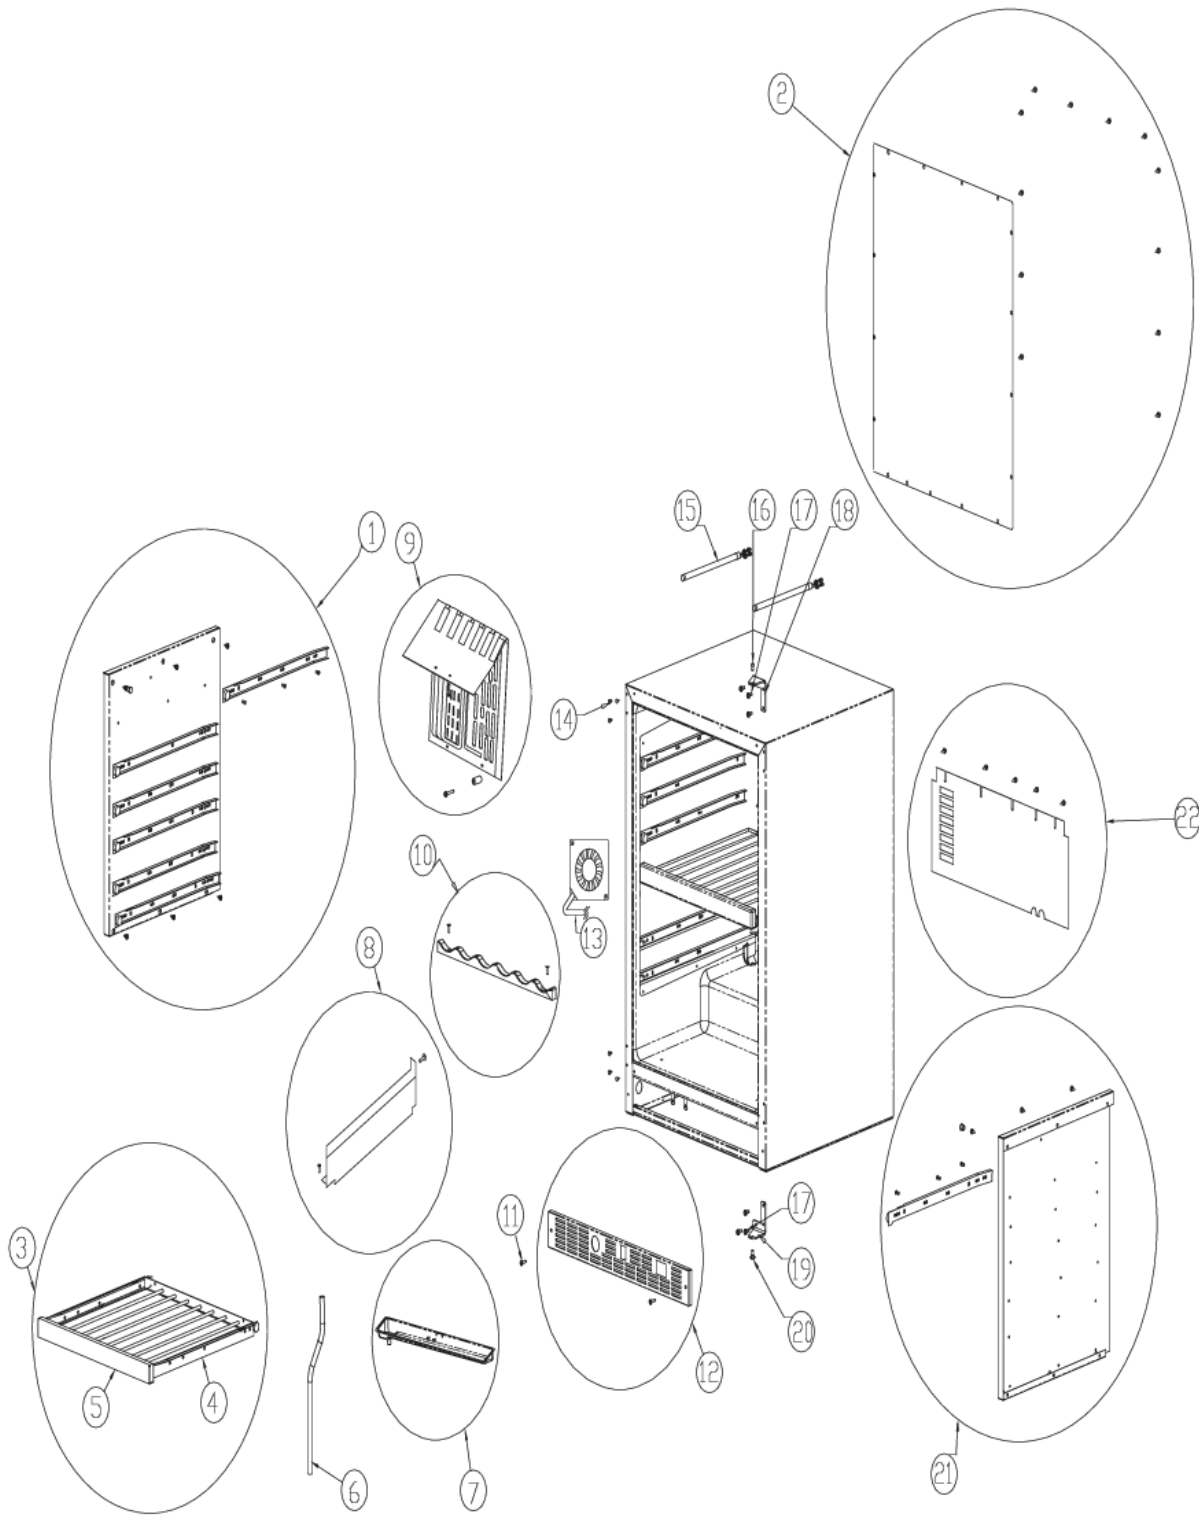

FIGURE 1

Item	Part No.	Name	Qty	Uom	NOTES
1	PS100047	LINER SHIELD ASSEMBLY - LEFT 152 (42246135)	1	EA	NO LONGER AVAILABLE
2	PW210050	BACK PANEL	1	EA	Not available online / Call for pricing and availability
3	PS100080	COMPLETE SLIDING WINE SHELF 142 WC ( - NLA	1	EA	NO LONGER AVAILABLE
4	PS100081	WINE RACK FRAME, BLACK 142 WC (42246136)	1	EA	NO LONGER AVAILABLE, Not available online / Call for pricing and availability
5	PS100082	WINE RACK WOOD FRONT, NATURAL 142 WC (42244860) - NLA	1	EA	
6	PW240045	SERV. ASSY BLACK DRAIN TUBE 42244609	1	EA	
7	PS100083	DRIP TRAY, BLACK 142 WC 42244429	1	EA	
8	PS100084	FRONT SHROUD, BLACK	1	EA	Not available online / Call for pricing and availability
9	PW240046	141 SERIES BLACK EVAP ASSY (42244920)	1	EA	
10	PS100086	LOWER BOTTLE CRADLE, NATURAL	1	EA	Not available online / Call for pricing and availability
11	PS100087	BLACK GRILLE SCREWS	1	EA	Not available online / Call for pricing and availability
12	PW210003	GRILLE, (VUWC140) * 42242485	1	EA	
13	005153-000	12V FAN	1	EA	
14	PW200044	BLACK PLUG 42242085	1	EA	
15	PW240044	VUAR/DUAR141 AURA LIGHT	1	EA	
16	PS100089	HINGE PIN, TOP 142 WC (42245707)	1	EA	
17	PS100090	HINGE SCREW, STD. 142 WC (42245716)	1	EA	NO LONGER AVAILABLE
18	PS100017	COUNTER SUNK HINGE (42244873) 152 WC	1	EA	
19	PS100017	COUNTER SUNK HINGE (42244873) 152 WC	1	EA	