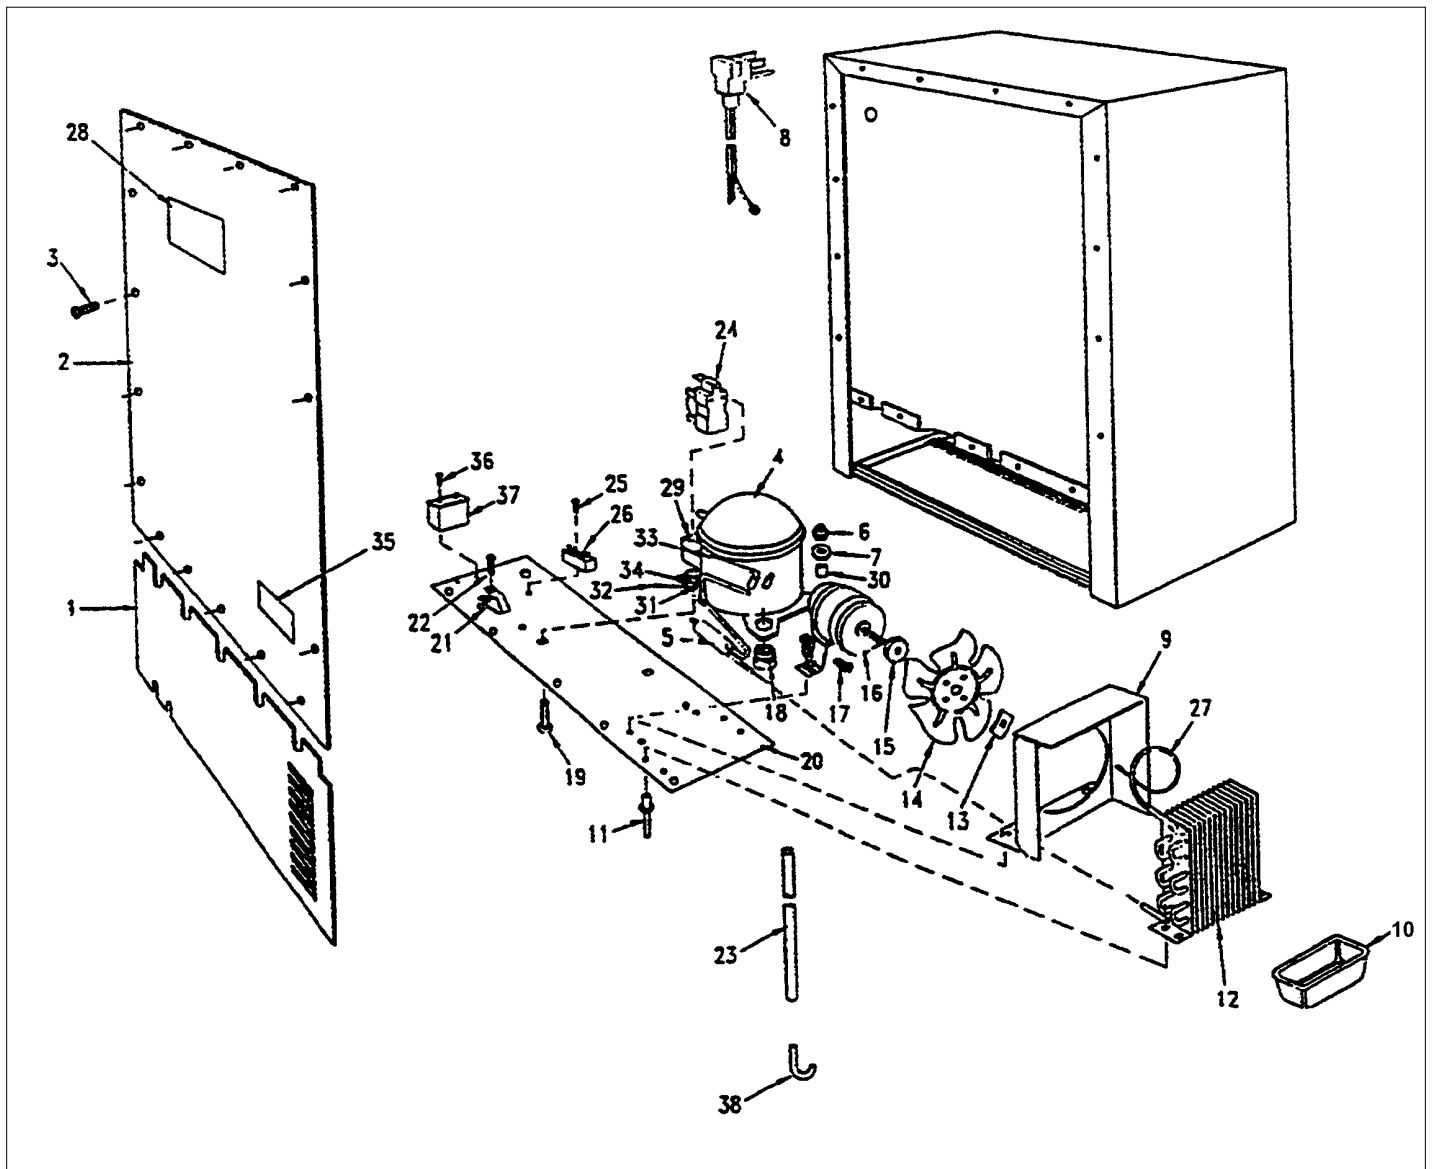

REAR PANEL ASSY

Item	Part No.	Name	Qty	Uom	NOTES
1	PW210009	BACK SHROUD (VUWC140) 42242081	1	EA	NO LONGER AVAILABLE
2	PW210010	CABINET BACK (VUWC140) * 42241648	1	EA	NO LONGER AVAILABLE
3	PW200016	SCREW, CABINET BACK	1	EA	Not available online / Call for pricing and availability
4	PW200040	COMPRESSOR ASSEMBLY 42242580	1	EA	
5	PW240003	DRIER ASSY VUWC140	1	EA	
6	PW200017	LOCK NUT .25-.20 UNC	1	EA	NO LONGER AVAILABLE, Not available online / Call for pricing and availability
7	PW200018	FLAT WASHER	1	EA	
8	PW240002	POWER CORD (VUWC140) 42242488	1	EA	
9	PW210013	FAN SHROUD (VUWC140) 42241349	1	EA	NO LONGER AVAILABLE
10	PW210014	DRIP PAN ASSY. (VUWC140)*42242055	1	EA	
11	PW200019	POP RIVET	1	EA	Not available online / Call for pricing and availability
12	PW240004	CONDENSER, R-134A	1	EA	
13	PW200020	NUT, TINNERMAN	1	EA	Not available online / Call for pricing and availability
14	PW200037	FAN BLADE	1	EA	
15	PW200036	SILENCER, FAN MOTOR SPACER	1	EA	Not available online / Call for pricing and availability
16	PW240005	FAN/MTR ASSY COMPLETE VUWC	1	EA	
17	PW200021	SCREW	1	EA	
18	PW200040	COMPRESSOR ASSEMBLY 42242580	1	EA	
19	PW200023	CARRIAGE BOLT	1	EA	NO LONGER AVAILABLE
20	PW210011	BASEPLATE (VUWC140)	1	EA