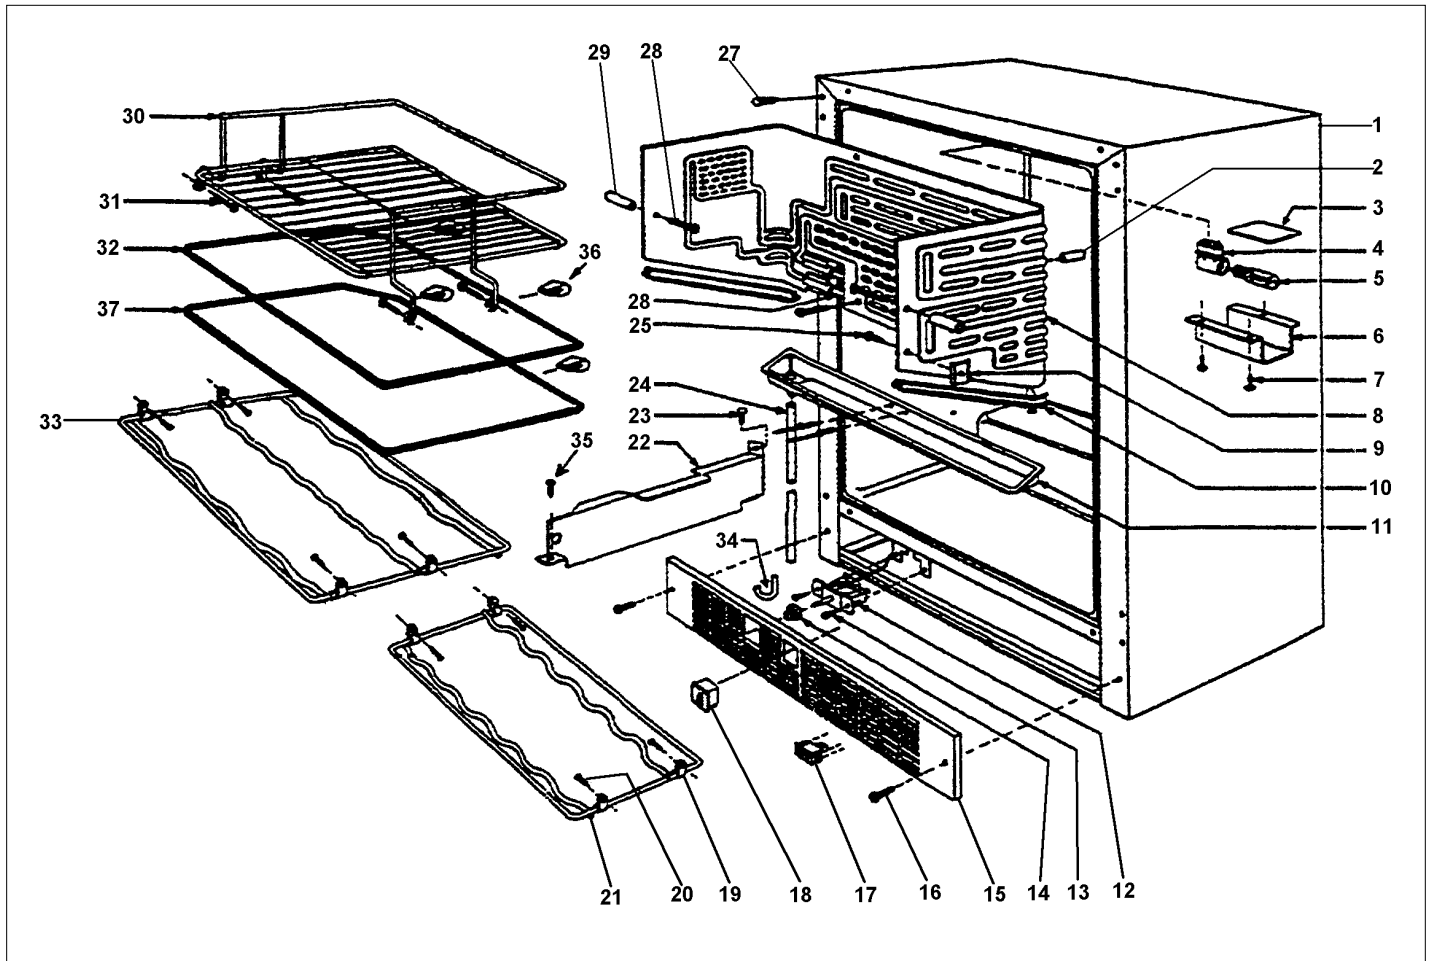

RACK ASSY

Item	Part No.	Name	Qty	Uom	NOTES
1	PW210019	CABINET	1	EA	Not available online / Call for pricing and availability
2	PW200009	EVAPORATOR SPACER	1	EA	Not available online / Call for pricing and availability
3	PW220001	LIGHT SHIELD (VUWC140)*42242070	1	EA	
4	PW240013	LAMP SOCKET (VUWC140) * 2240003A	1	EA	
5	PW240014	LIGHT BULB 15 WATT VUWC 2240004A	1	EA	
6	PW220002	LENS COVER,INTER. LGT(VUWC)42242035	1	EA	
7	PW200010	SCREW, LENS COVER (QTY OF 2)	1	EA	
8	PW240058	EVAPORATOR, VUAR141 (42244045)	1	EA	
9	PW200001	EVAPORATOR ASSEMBLY 42241493	1	EA	
10	PW230003	EVAPORATOR TRIM (VUWC140) 42241384	1	EA	
11	PW210012	DRIP TRAY & 2 POP RVT(VUWC)42242603	1	EA	
12	PW240028	THERMOSTAT VUAR140 42244092	1	EA	
13	PW240015	SUB TO PW240028	1	EA	
14	PW230004	THERMOSTAT KNOB (VUWC140)*42241950	1	EA	
15	PW210003	GRILLE, (VUWC140) * 42242485	1	EA	
16	PW200003	SCREW 42242847 (PKG 20)	1	EA	
17	PW240017	LIGHT SWITCH PLUNGER VUWC 42241373	1	EA	
18	PW230012	LIGHT SWITCH, PLUNGER *BK* 42242915	1	EA	
19	PW200011	P CLAMP & SCREWS (PKG 20) 42242071	1	EA	
20	PW200004	SCREW LENS COVER 42243354	1	EA	
21	PW210004	BTM WINE RACK W/ P CLAMPS 42242072	1	EA