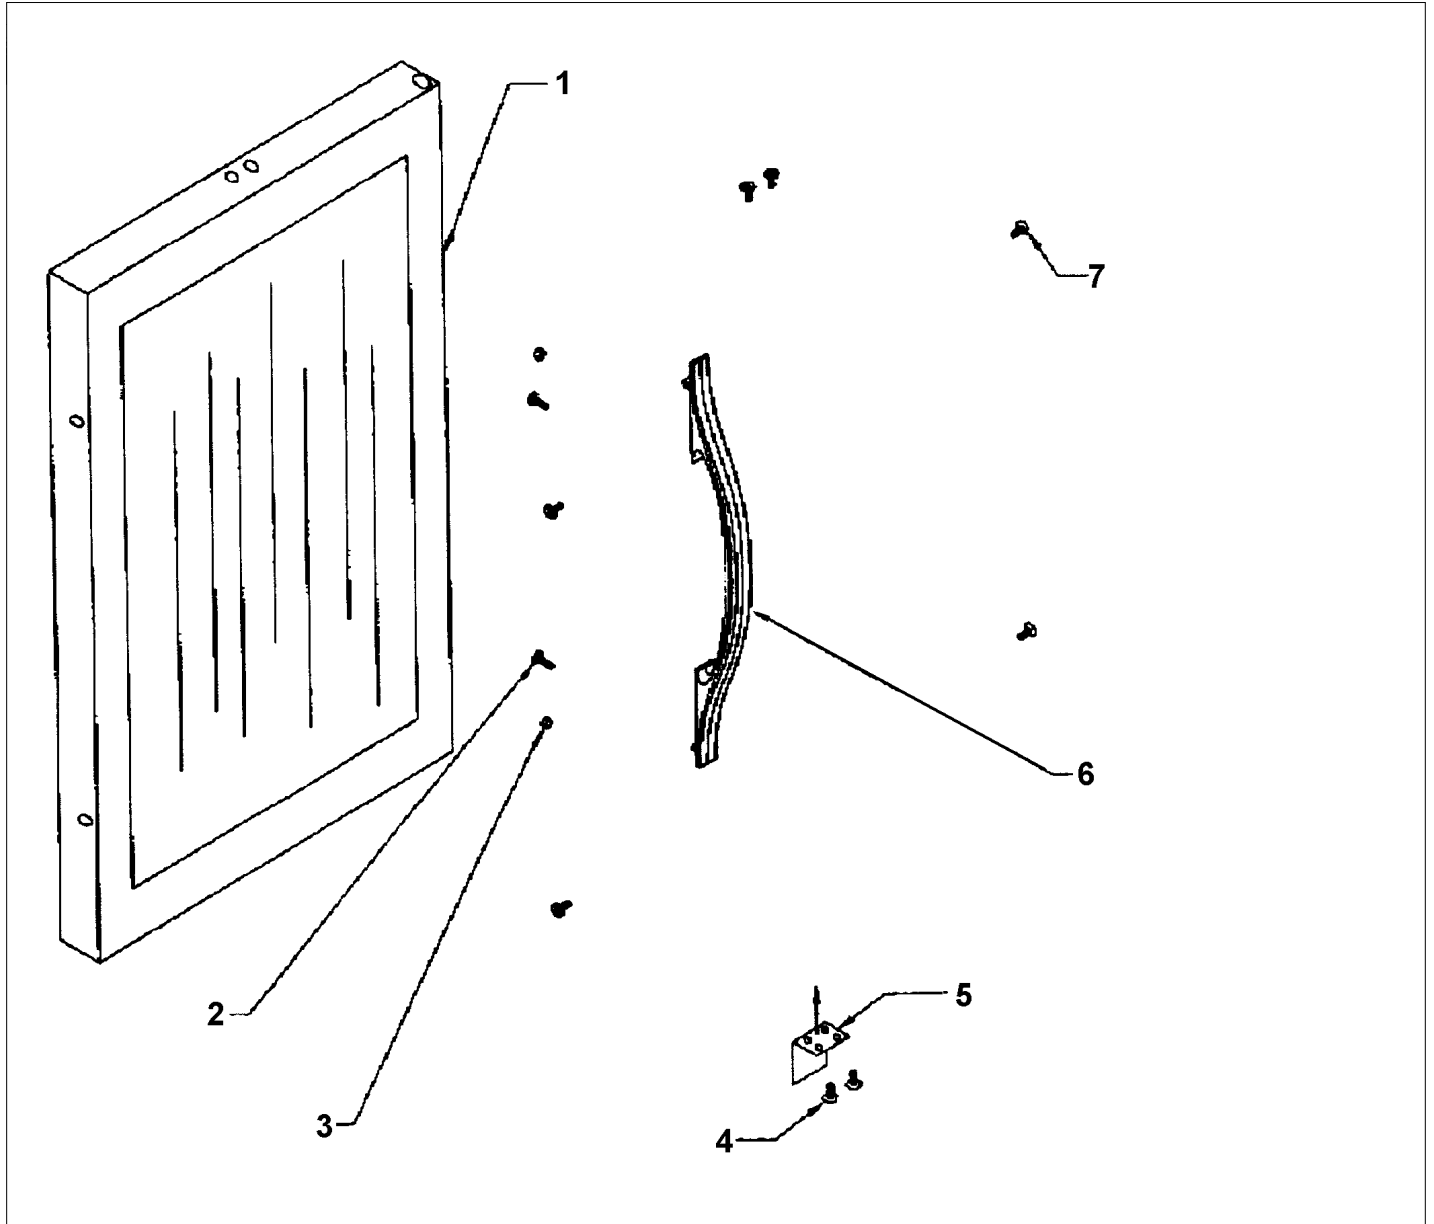

FLUTED DOOR ASSY

Item	Part No.	Name	Qty	Uom	NOTES
1	PW230107	141 DUAR-WO/OVLY FGLD DR ONLY 42244597	1	EA	NO LONGER AVAILABLE, Not available online / Call for pricing and availability
NI	PW230124	MAGNETIC GASKET, BLACK	1	EA	
NI	PW230120	FO ADAPTER KIT (42244914)	1	EA	
2	PW200049	SCREW (PACK OF 2)	1	EA	NO LONGER AVAILABLE
3	PW200050	HEX-KEP NUT (42247454)	1	EA	NO LONGER AVAILABLE
4	PW200051	SCREW	1	EA	Not available online / Call for pricing and availability
5	PW220012	SUB TO PW220003 - STRIKER PLATE 41004710	1	EA	NO LONGER AVAILABLE, Not available online / Call for pricing and availability
6	PE030090	HANDLE - SS	1	EA	Not available online / Call for pricing and availability
Not Shown	PE030090PVD	DOOR HANDLE 27" *BR* PVD	1	EA	NO LONGER AVAILABLE, Not available online / Call for pricing and availability
7	PW200052	SCREW	1	EA	Not available online / Call for pricing and availability
NI	PW230113	141 DUAR-WO/OVLY FGLD DR ASSY 42244603	1	EA	NO LONGER AVAILABLE