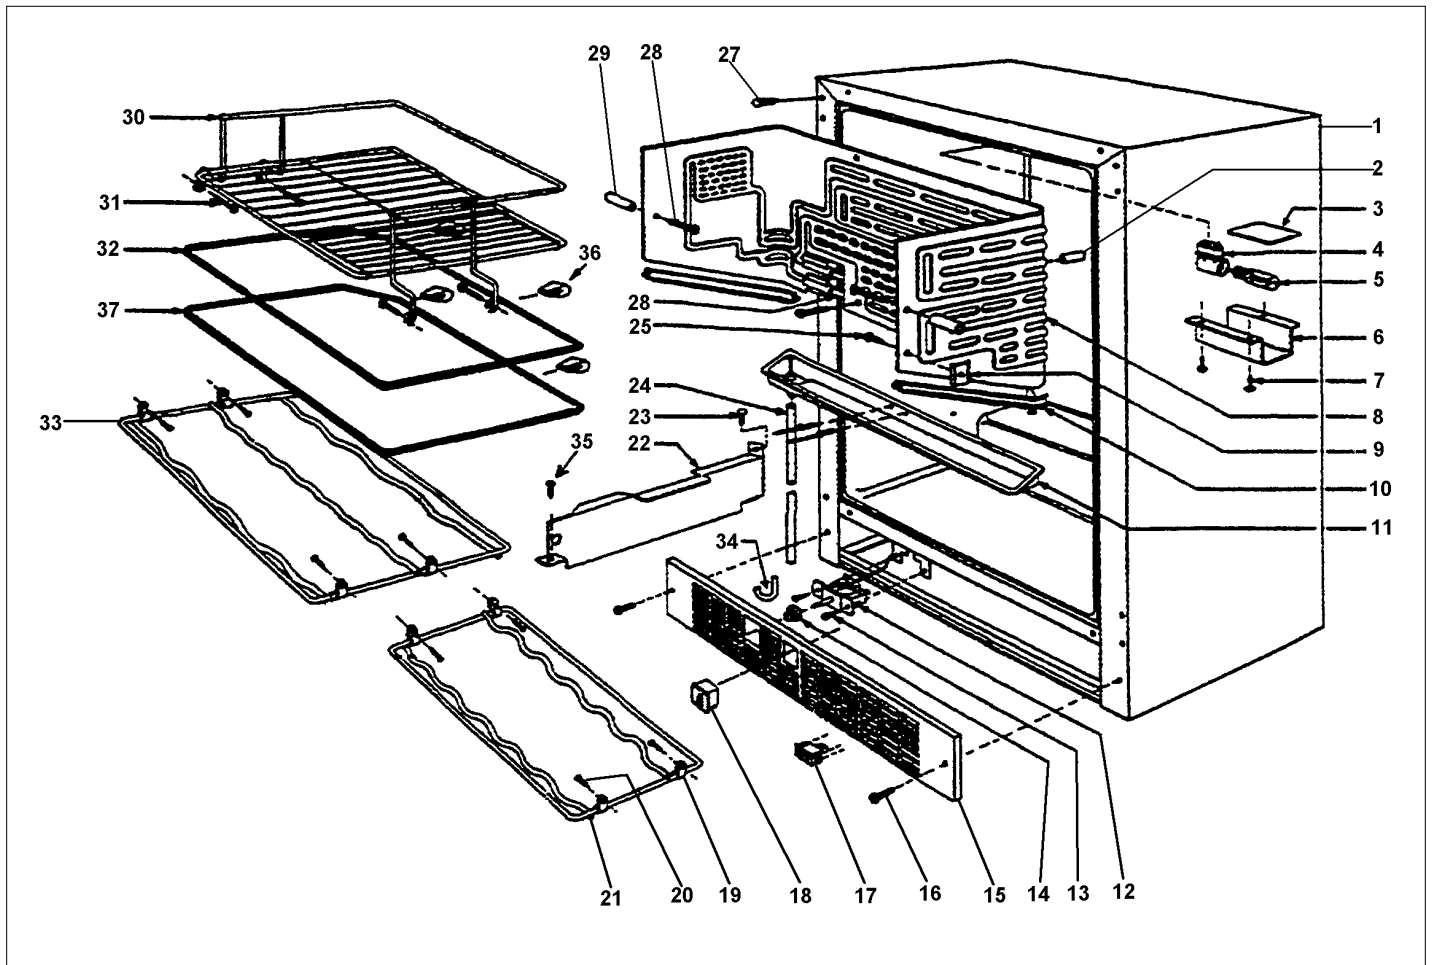

Item	Part No.	Name	Qty	Uom	NOTES
22	PW210005	FRONT SHIELD(VUWC140)* 41003674	1	EA	NO LONGER AVAILABLE
23	PW200005	DART CLIP, FRONT SHROUD	1	EA	Not available online / Call for pricing and availability
24	PW240021	DRAIN TUBE (42242079)	1	EA	
25	PW200006	SCREW	1	EA	NO LONGER AVAILABLE
26	PW200012	CAPS, EVAPOR. PORTS(VUWC)*42242606	1	EA	NO LONGER AVAILABLE, Not available online / Call for pricing and availability
27	PW200013	SUB TO PW200018 - HOLE PLUG WHITE	1	EA	NO LONGER AVAILABLE, Not available online / Call for pricing and availability
28	PW200007	SCREW, EVAPOR. (VUWC140)* 08204902	1	EA	NO LONGER AVAILABLE
29	PW200014	3/4" WHITE SPACER (41002929)	1	EA	NO LONGER AVAILABLE
30	PW210017	WIRE SHELF TOP (42242958)	1	EA	
31	PW200015	SCREWS 08205079	1	EA	
32	PW210022	LARGE GLASS SHELF & TRIM 42243083	1	EA	
33	PW210008	MID WINE RACK W/ P CLAMPS 42241943	1	EA	
34	PW220007	J TRAP	1	EA	Not available online / Call for pricing and availability
35	PW200008	SCREW, FRONT SHROUD	1	EA	Not available online / Call for pricing and availability
36	PW220005	SUBS TO 009500-000 - SPACER, GLASS SHELF 42242960(PKG2)	1	EA	
37	PW210022	LARGE GLASS SHELF & TRIM 42243083	1	EA