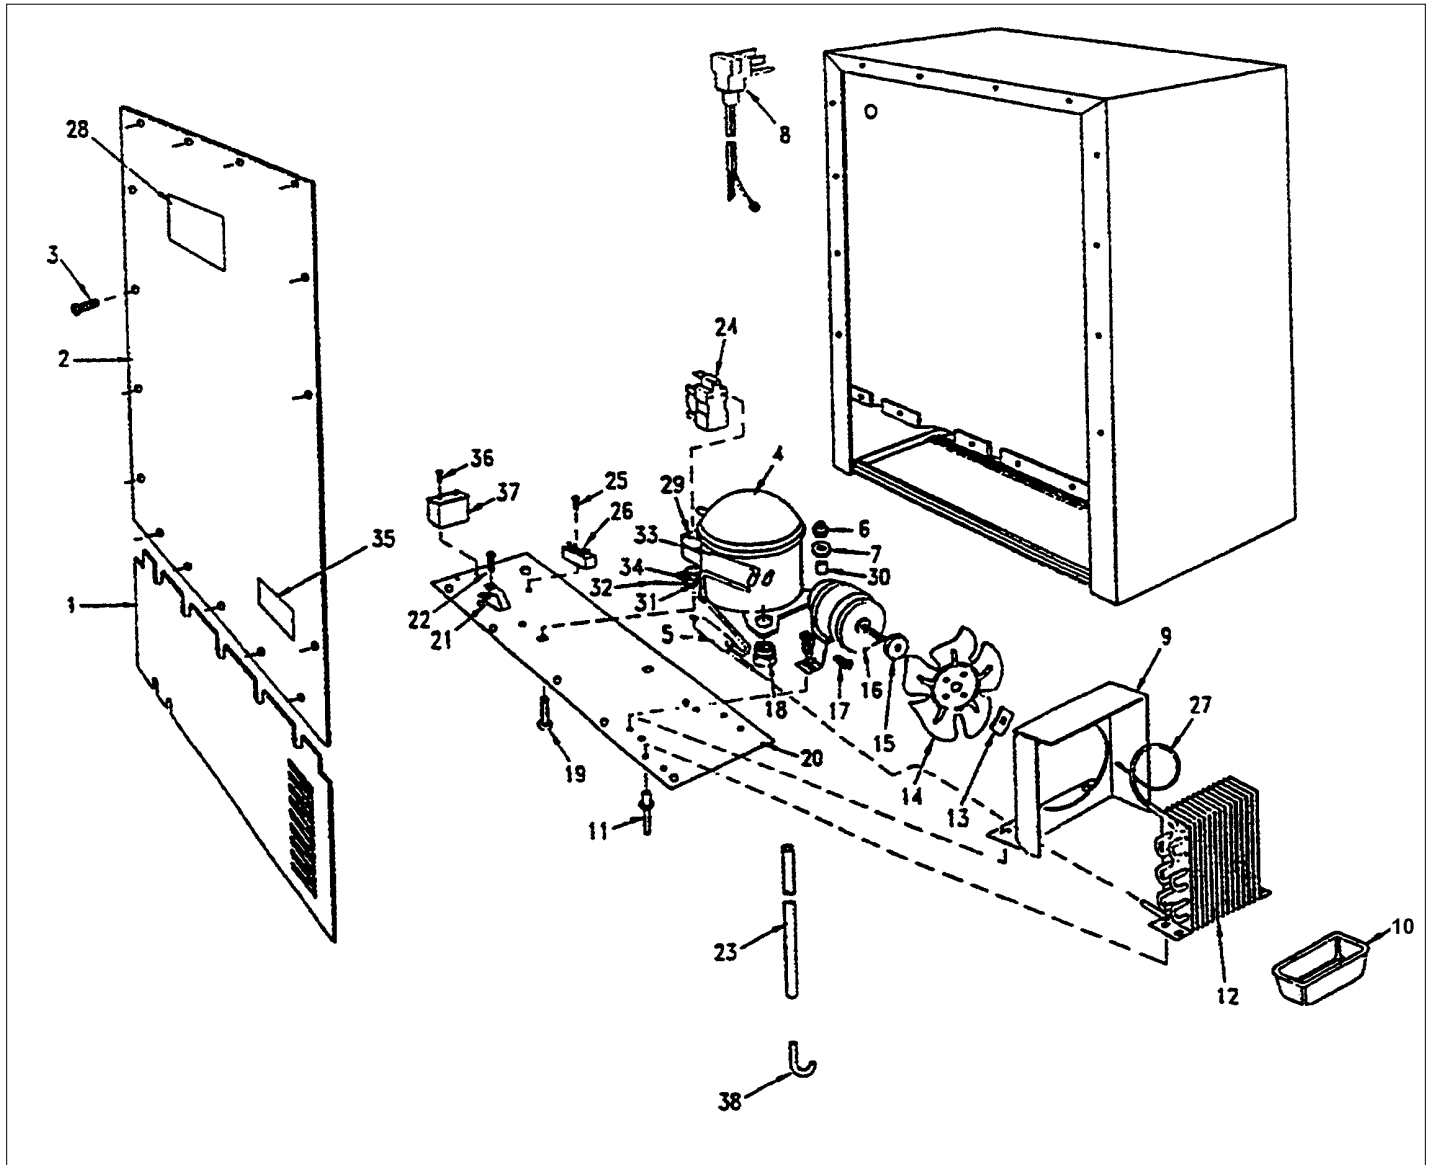

Item	Part No.	Name	Qty	Uom	NOTES
21	PW240002	POWER CORD (VUWC140) 42242488	1	EA	
22	PW200025	SCREW, CLAMP	1	EA	Not available online / Call for pricing and availability
23	PW240021	DRAIN TUBE (42242079)	1	EA	
24	PW240007	PTC STARTER (VUWC140) 42242427	1	EA	
25	PW200026	SCREW, TERMINAL BLOCK	1	EA	Not available online / Call for pricing and availability
26	PW240008	TERMINAL BLOCK VUWC140 42242407	1	EA	
27	PW240004	CONDENSER, R-134A	1	EA	
28	PW230001	WIRING LABEL (VUWC140) * 41005090	1	EA	NO LONGER AVAILABLE, Not available online / Call for pricing and availability
29	PW210015	COMPRESSOR RELAY COVER	1	EA	Not available online / Call for pricing and availability
30	PW200030	SLEEVE, COMPRESSOR	1	EA	Not available online / Call for pricing and availability
31	PW200027	NO. 8 STAR WASHER	1	EA	
32	PW240010	GROUND WIRE, COMPRESSOR	1	EA	Not available online / Call for pricing and availability
33	PW240011	LOW PROCESS TUBE	1	EA	
34	PW200028	HEX HEAD SCREW	1	EA	
35	PW230002	R-134A LABEL (VUWC140) * 41005235	1	EA	NO LONGER AVAILABLE, Not available online / Call for pricing and availability
36	PW200029	SCREW	1	EA	NO LONGER AVAILABLE
37	PW240012	RUN CAPACITOR (VUWC140) 42242061	1	EA