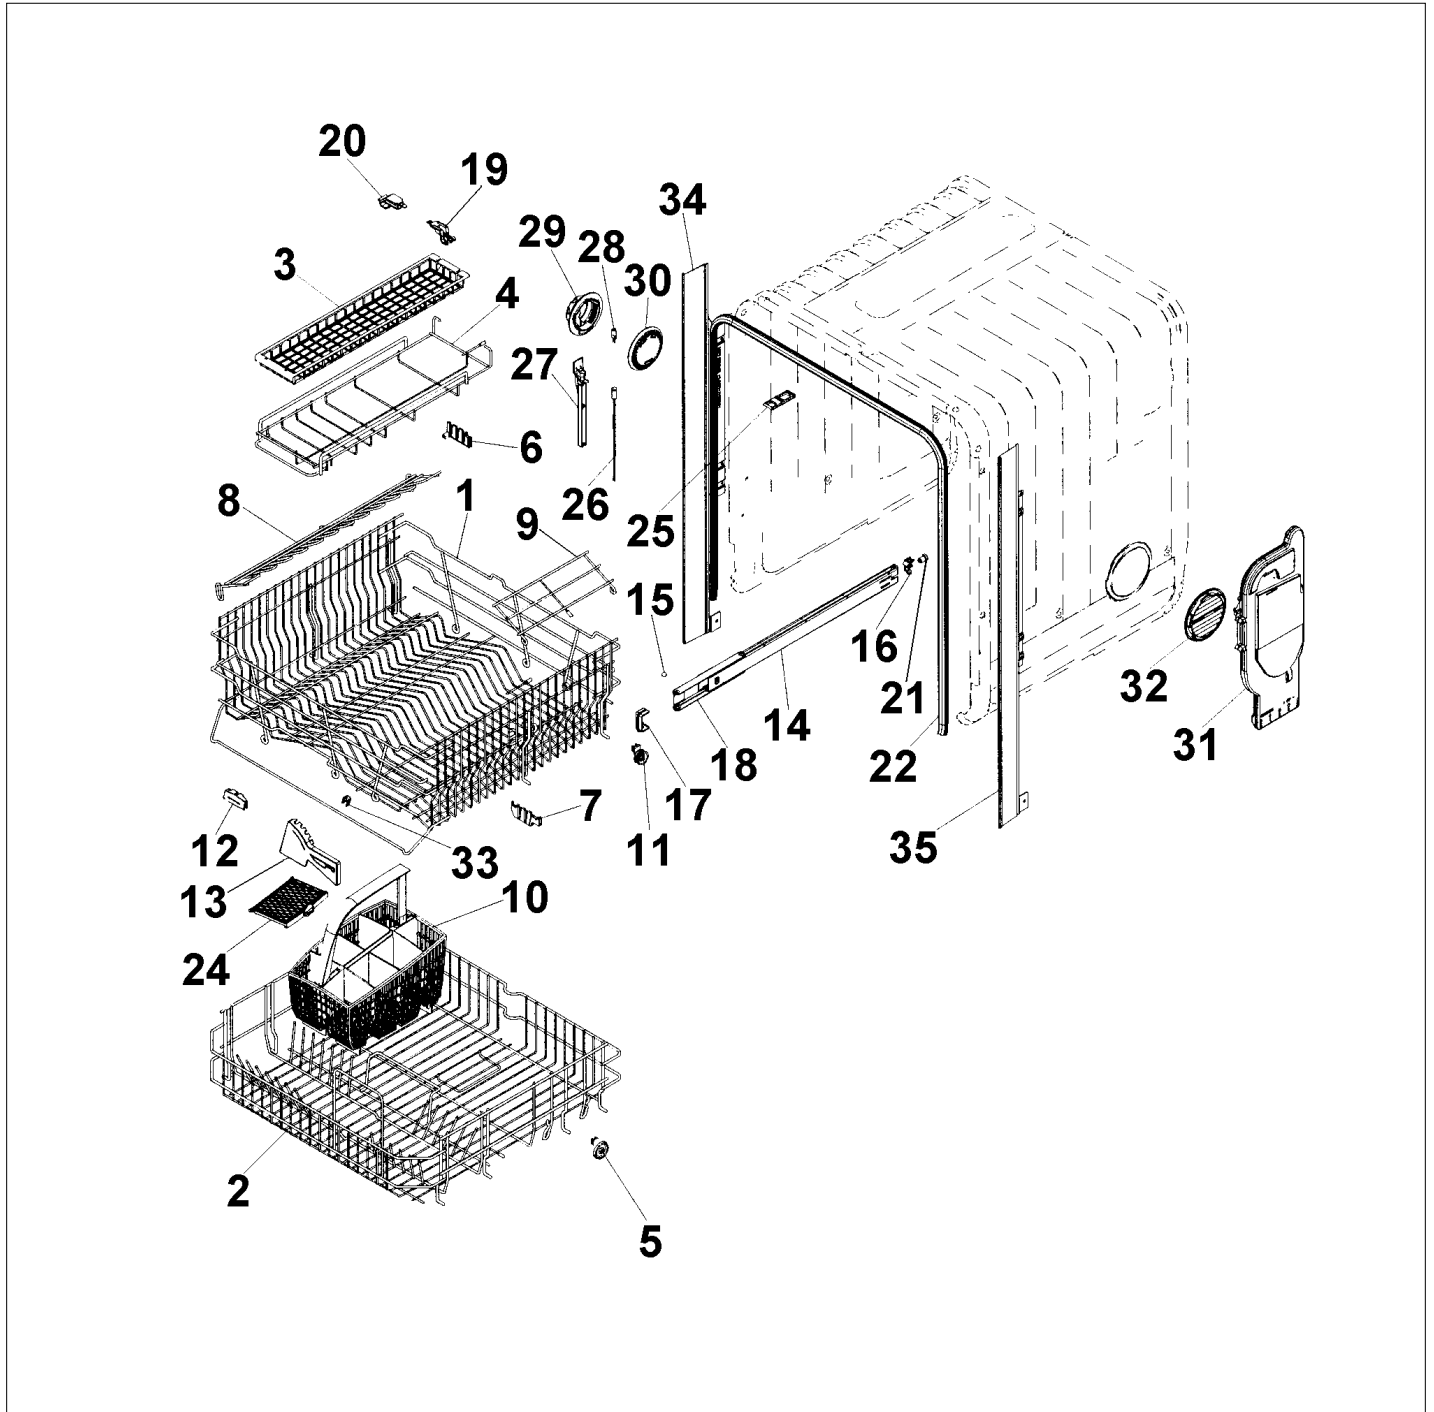

Item	Part No.	Name	Qty	Uom	NOTES
24	PD150027	DOOR CUTLERY BASKET (8072986-77)	1	EA	
25	PD100093	LOCK HITCH INTEGR. (8070649)	1	EA	
NI	PD100092	LOCK WASHER INTEGR. (8070648)	1	EA	
NI	PD100110	SCREW, M4 X 8 A4 VAXED (8901104)	1	EA	
26	PD120076	CABLE SET LIGHTING (8073833)	1	EA	
27	PD120077	CABLE CHANNEL (8073674)	1	EA	NO LONGER AVAILABLE, Not available online / Call for pricing and availability
28	PD160020	HALOGEN LAMP (8073830)	1	EA	
29	PD120078	LAMP GUARD (8072426)	1	EA	NO LONGER AVAILABLE
30	PD120079	LAMP CHIMNEY (8072425)	1	EA	
31	PD130014	AIR BREAK - W/O-RING (8801234)	1	EA	
NI	PD100033	HOSE CLIP (8052189)	1	EA	
32	PD100032	LOCK RING-AIR BREAK (8057536)	1	EA	
33	PD110047	CLIPS FOR KNIFE GUARD (8075350)	1	EA	
34	PD100122	TRIM STRIP - LEFT (8074342- 95)	1	EA	
NI	PD100109	SCREW, A4-RTS (8900646)	1	EA	
35	PD100123	TRIM STRIP - RIGHT (8074343- 95)	1	EA	
NI	PD100109	SCREW, A4-RTS (8900646)	1	EA