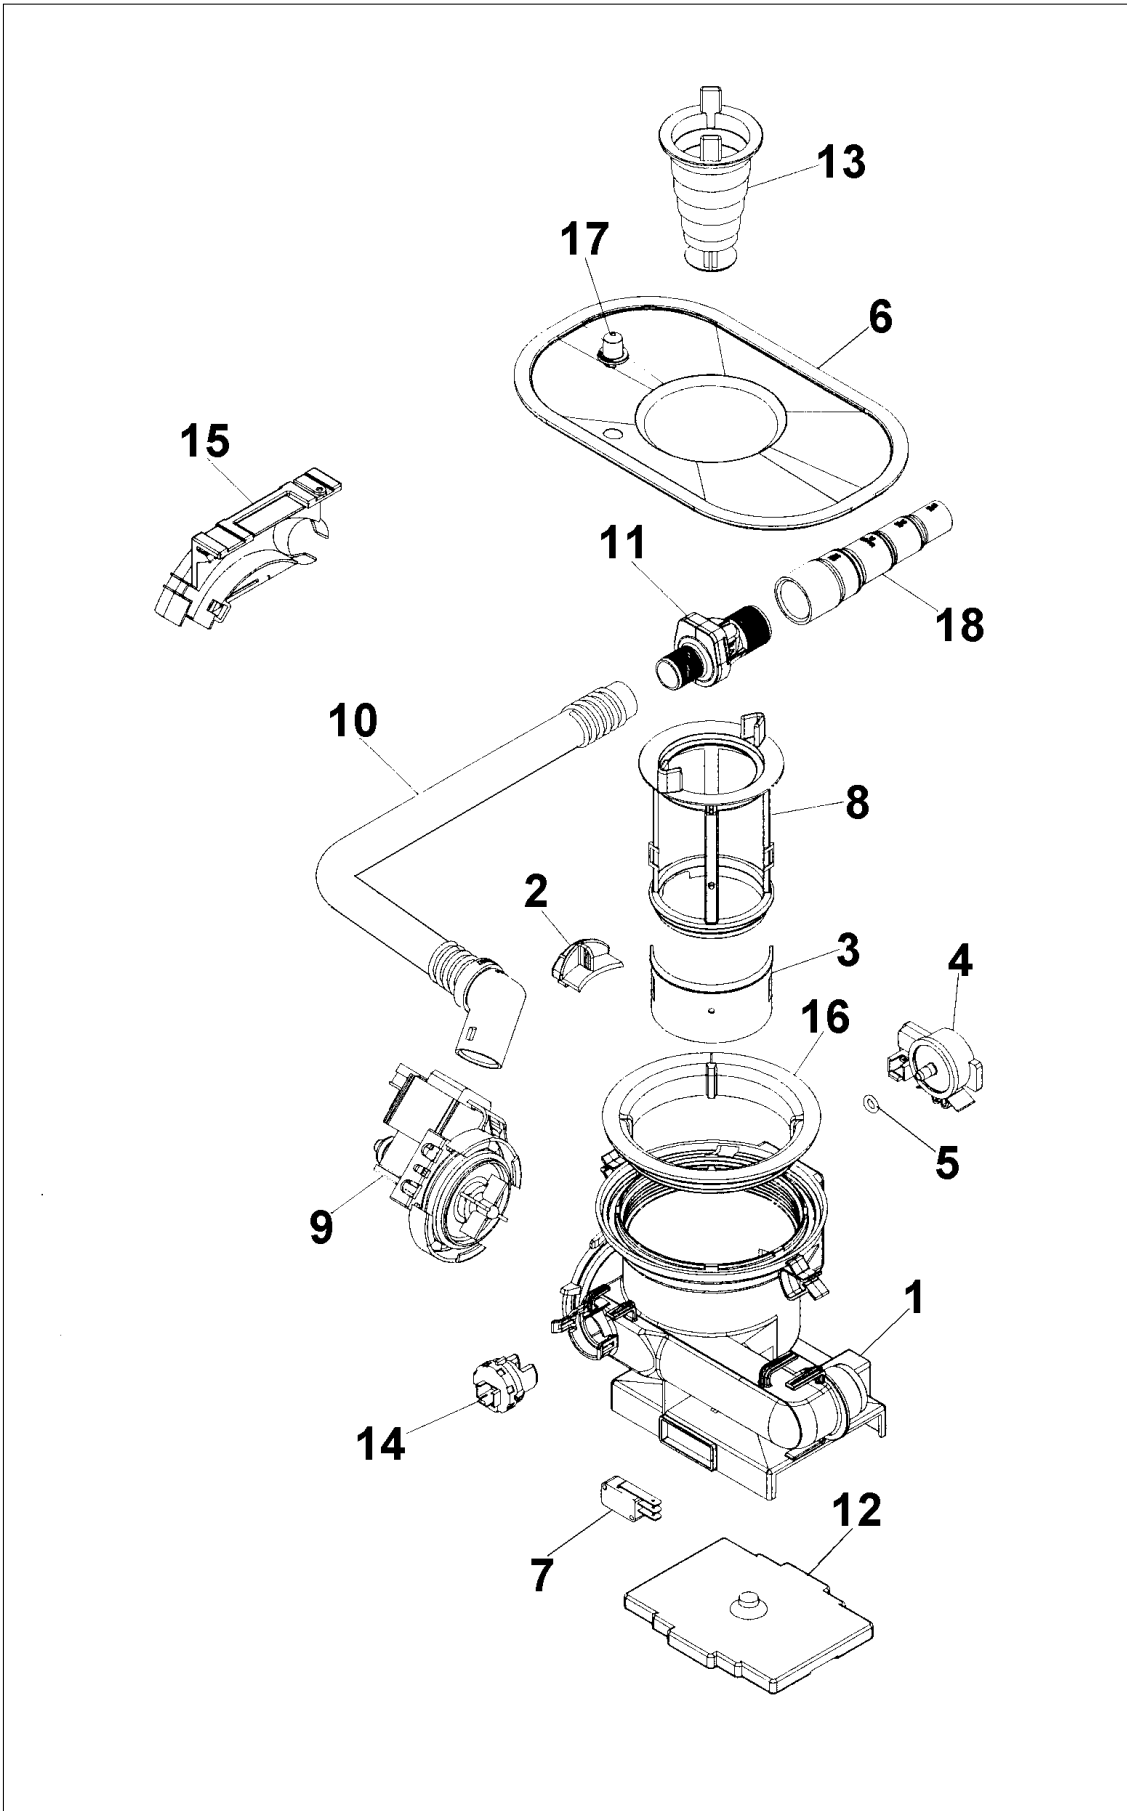

Item	Part No.	Name	Qty	Uom	NOTES
1	PD160018	BOTTOM WELL 2 SENSOR - GRAY (8073692-77)	1	EA	NO LONGER AVAILABLE
NI	PD100098	O-RING (8073002)	1	EA	
2	PD330044	COVER PLATE, BOTTOM WELL	1	EA	Not available online / Call for pricing and availability
3	PD120054	COVER PLATE INLET (8058454)	1	EA	
4	PD160016	PRESSURE SENSOR (8073839)	1	EA	
Comments for Part Num. PD160016 gboltz@VikingRange.com on Jan 7, 2016 Order antifret to go with the pressure sensor, antifret part # 019313-000 bradleysapplianceservice@shaw.ca on Aug 19, 2016 ACCORDING TO VIKING PARTS, WHEN ORDERING 019313-000 ANTI-FRETTING LUBRICANT, THEY STATE THAT THIS IS NO LONGER AVAILABLE AND TO SOURCE THIS FROM A LOCAL AUTO PARTS STORE.					
5	PD100107	O-RING (8074040)	1	EA	
6	PD150022	STRAINER (8074364)	1	EA	
NI	PD150021	STRAINER, UPPER PART (8074252)	1	EA	
7	PD140037	MICROSWITCH FLOAT (8073835)	1	EA	
8	PD150029	INSERT, STRAINER BASKET (8073396-77)	1	EA	NO LONGER AVAILABLE
9	PD140034	DRAIN PUMP (8078089)	1	EA	
NI	PD100080	O-RING (8002584)	1	EA	
10	PD110033	OUTLET HOSE	1	EA	
NI	PD100081	CABLE STRIP (8052430)	1	EA	
NI	PD100046	HOSE CLIP (8052239)	1	EA	
11	PD140029	NON-RETURN VALVE (8073403)	1	EA	
NI	PD100046	HOSE CLIP (8052239)	1	EA	
NI	PD100083	HOSE CLIP (8053642)	1	EA	
12	PD110036	FLOAT (8075110)	1	EA	
13	PD150013	BSKT STRNER RPL PD350022 8057972-77	1	EA	
14	PD160019	TURBIDSENSOR (8073838)	1	EA	
NI	PD100099	O-RING (8073003)	1	EA