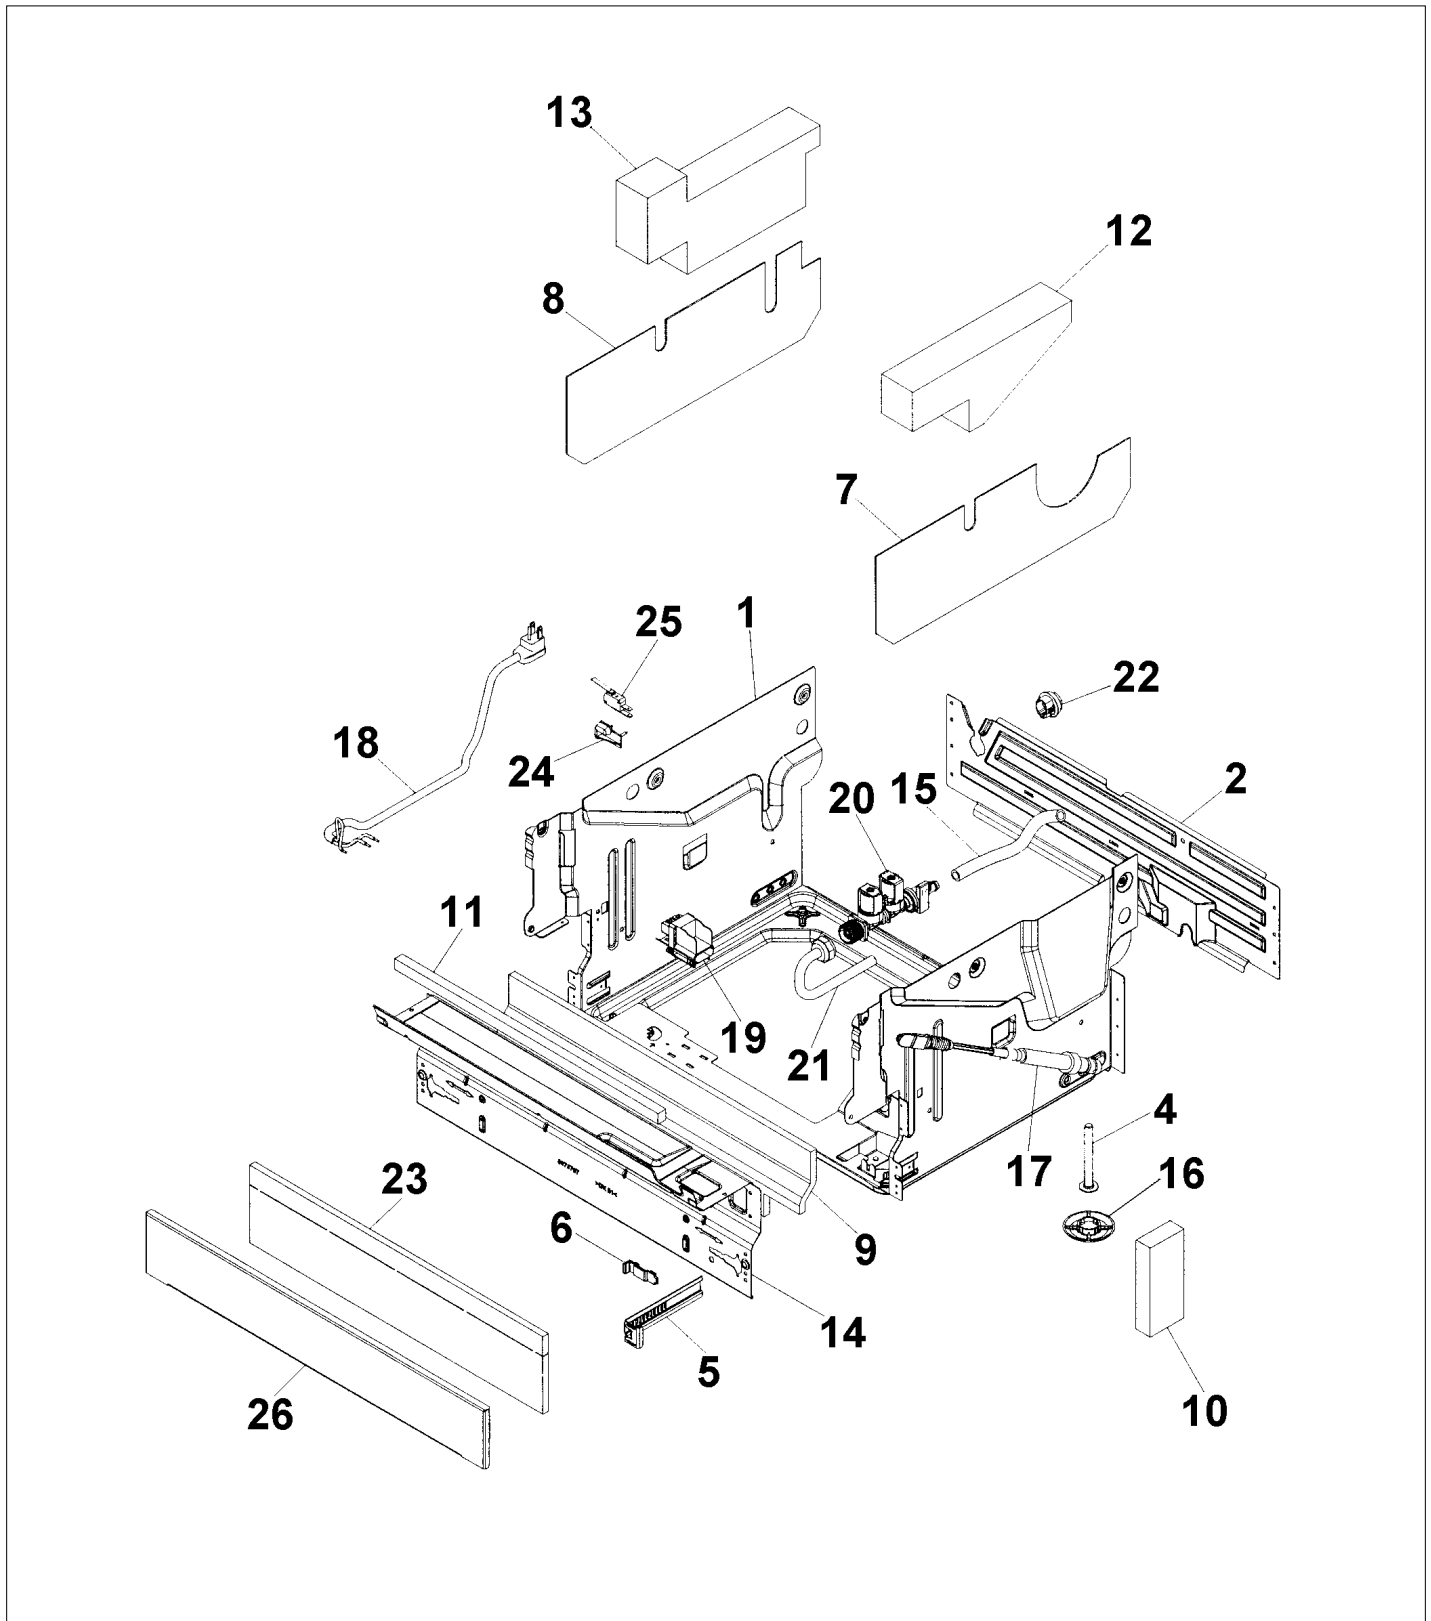

DFUD141

BASE & RELATED PARTS	1
BASKETS & RELATED PARTS	2
BOTTOM WELL & RELATED PARTS	3
CONTROL PANEL & RELATED PARTS	4
DOOR ASSEMBLY	5
FUNCTIONAL PARTS	6
INSTALLATION HARDWARE	7
WASH SYSTEM	8
Appendix A:Pages Index	A
Appendix B:Parts Index	B

BASE & RELATED PARTS

Item	Part No.	Name	Qty	Uom	NOTES
1	PD120063	OUTER BOTTOM (8074450)	1	EA	
NI	PD100110	SCREW, M4 X 8 A4 VAXED (8901104)	1	EA	
NI	PD100111	SCREW, O-RING (8901110)	1	EA	
2	PD120060	REAR PANEL (8073880)	1	EA	
NI	PD100119	SCREW, RTS (8902357)	1	EA	
3	PD130043	SOUND ABSORPTION REAR PANEL (8074268)	1	EA	NO LONGER AVAILABLE, Not available online / Call for pricing and availability
4	PD130034	FOOT, M10 X 95 T30 (8074877)	1	EA	
5	PD120057	BRACKET, KICK PLATE (8073480)	1	EA	
6	PD110041	SPRING, KICK PLATE - GRAY (8073481-49)	1	EA	
7	PD130044	SOUND ABSORPTION SELF ADH. - RIGHT (8060035)	1	EA	NO LONGER AVAILABLE, Not available online / Call for pricing and availability
8	PD130045	SOUND ABSORPTION SELF ADH. - LEFT (8060034)	1	EA	NO LONGER AVAILABLE, Not available online / Call for pricing and availability
9	PD120053	SOUND ABSORBANT GUARD PLATE (8058353)	1	EA	NO LONGER AVAILABLE
10	PD130046	SOUND ABSORPTION BLOCK BOTTOM OUTER (8060038)	1	EA	NO LONGER AVAILABLE, Not available online / Call for pricing and availability
11	PD120062	SOUND ABSORBANT PROFILE (8074260)	1	EA	
12	PD130047	SOUND INS. MOTOR COMP. - RIGHT (8071225)	1	EA	NO LONGER AVAILABLE, Not available online / Call for pricing and availability
13	PD130048	SOUND INS. MOTOR COMP. - LEFT (8071254)	1	EA	NO LONGER AVAILABLE, Not available online / Call for pricing and availability
14	PD120059	GUARD PLATE (8073707)	1	EA	
NI	PD100119	SCREW, RTS (8902357)	1	EA	