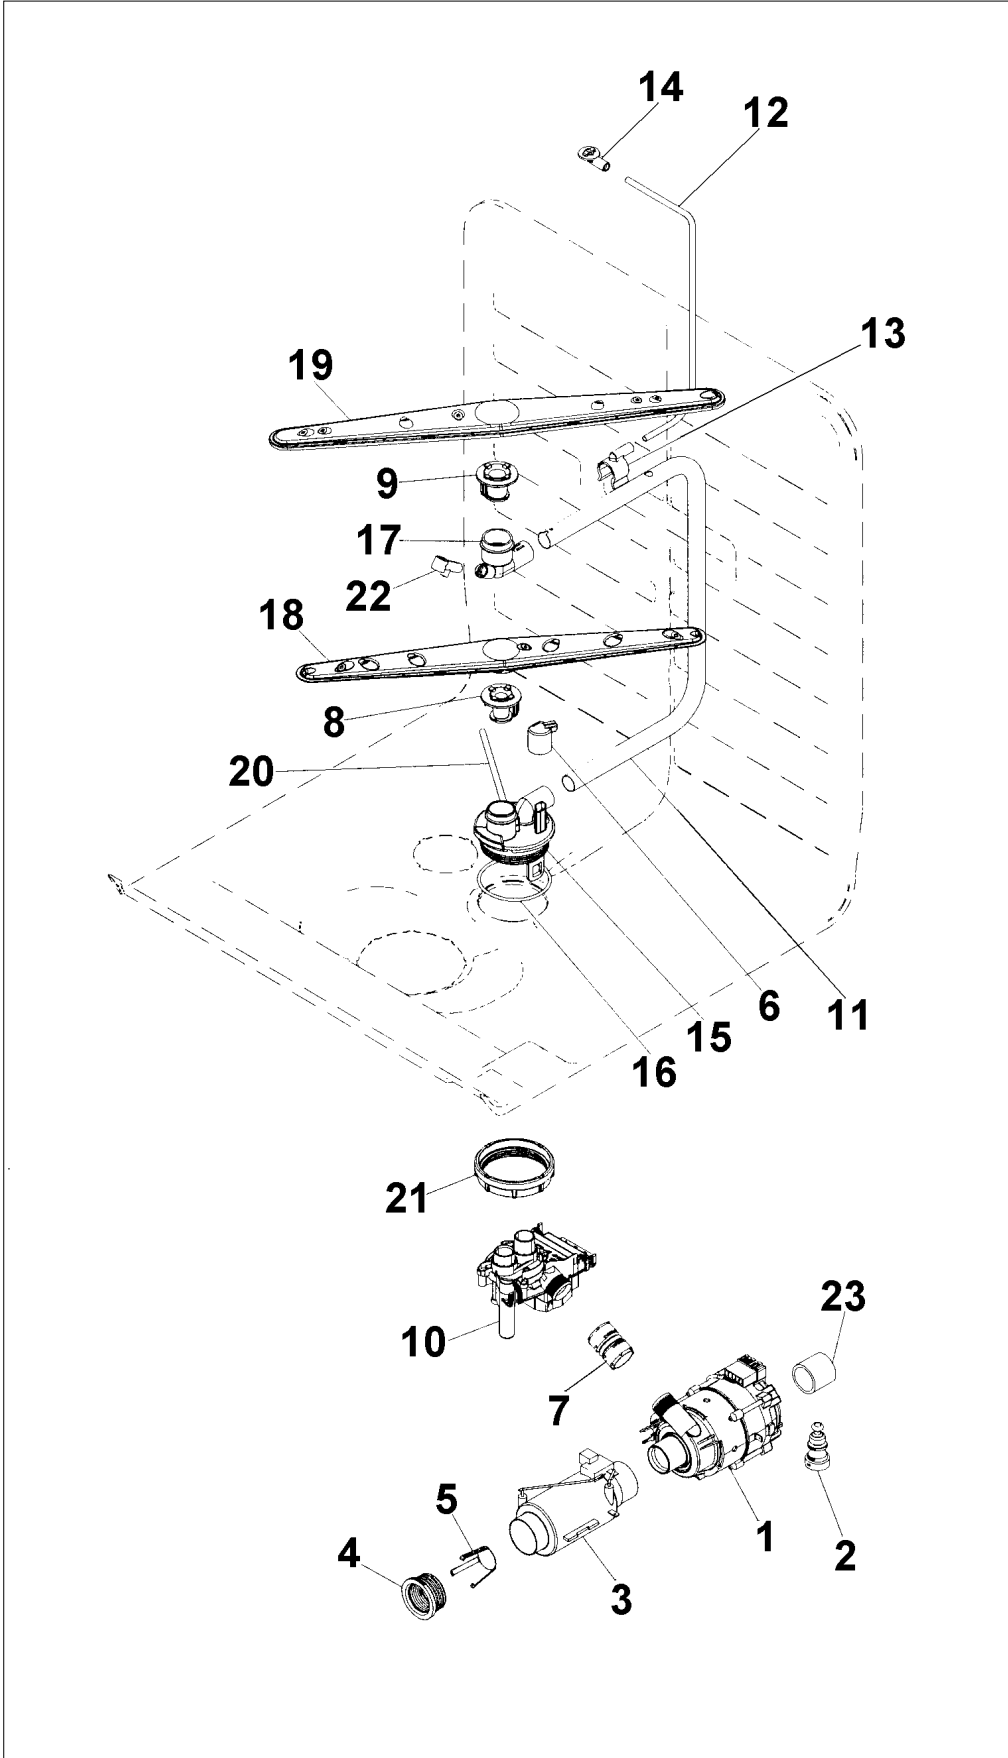

WASH SYSTEM

Item	Part No.	Name	Qty	Uom	NOTES
1	PD140033	CIRCULATION PUMP (8078471)	1	EA	
2	PD110037	RUBBER DAMPER (8075130)	1	EA	
3	PD160014	HEATING ELEMENT (8073785)	1	EA	
4	PD160012	TRANSMUTATION ELEMENT (8073702)	1	EA	
5	PD140038	HEATER INSERT (8075070)	1	EA	
6	PD150028	DRAINAGE CUP - GRAY (8073385-77)	1	EA	
7	PD110032	HOSE, CIRCULATION PUMP (8072888)	1	EA	
NI	PD100084	HOSE CLIP (8056491)	1	EA	
8	PD130037	SPRAY ARM BEARING (8072728-77)	1	EA	
9	PD120071	UPPER SPRAY ARM BEARING (8801268)	1	EA	
10	PD140035	WATER DIV. VALVE (8801389)	1	EA	
NI	PD100099	O-RING (8073003)	1	EA	
11	PD130040	SPRAY PIPE (8073387D)	1	EA	NO LONGER AVAILABLE
12	PD130041	SPRAY PIPE KNIFE SPRAYER UPPER (8073394)	1	EA	
13	PD110044	SPRAY PIPE GROMMET LOWER - GRAY	1	EA	
14	PD110045	SPRAY PIPE GROMMET UPPER - GRAY (8057503-77)	1	EA	
15	PD130042	SPRAY TOWER LOWER SPRAY NOZZLE (8801270)	1	EA	
16	PD100126	O-RING (8901765)	1	EA	
17	PD130038	UPPER SPRAY TOWER SPRAY NOZZLE (8072730-L-77)	1	EA	
18	PD130028	LOWER SPRAY ARM - COMPLETE (8072891)	1	EA	
19	PD130029	UPPER SPRAY ARM - COMPLETE (8072894)	1	EA	
20	PD130030	POT RINSE TUBE (8073381)	1	EA	
NI	PD100114	SCREW, PT (8902085)	1	EA	
21	PD100094	LOCK RING, SPRAY PIPE BEARING (8071607)	1	EA	
22	PD130036	SPRAY NOZZLE (8072543-77)	1	EA