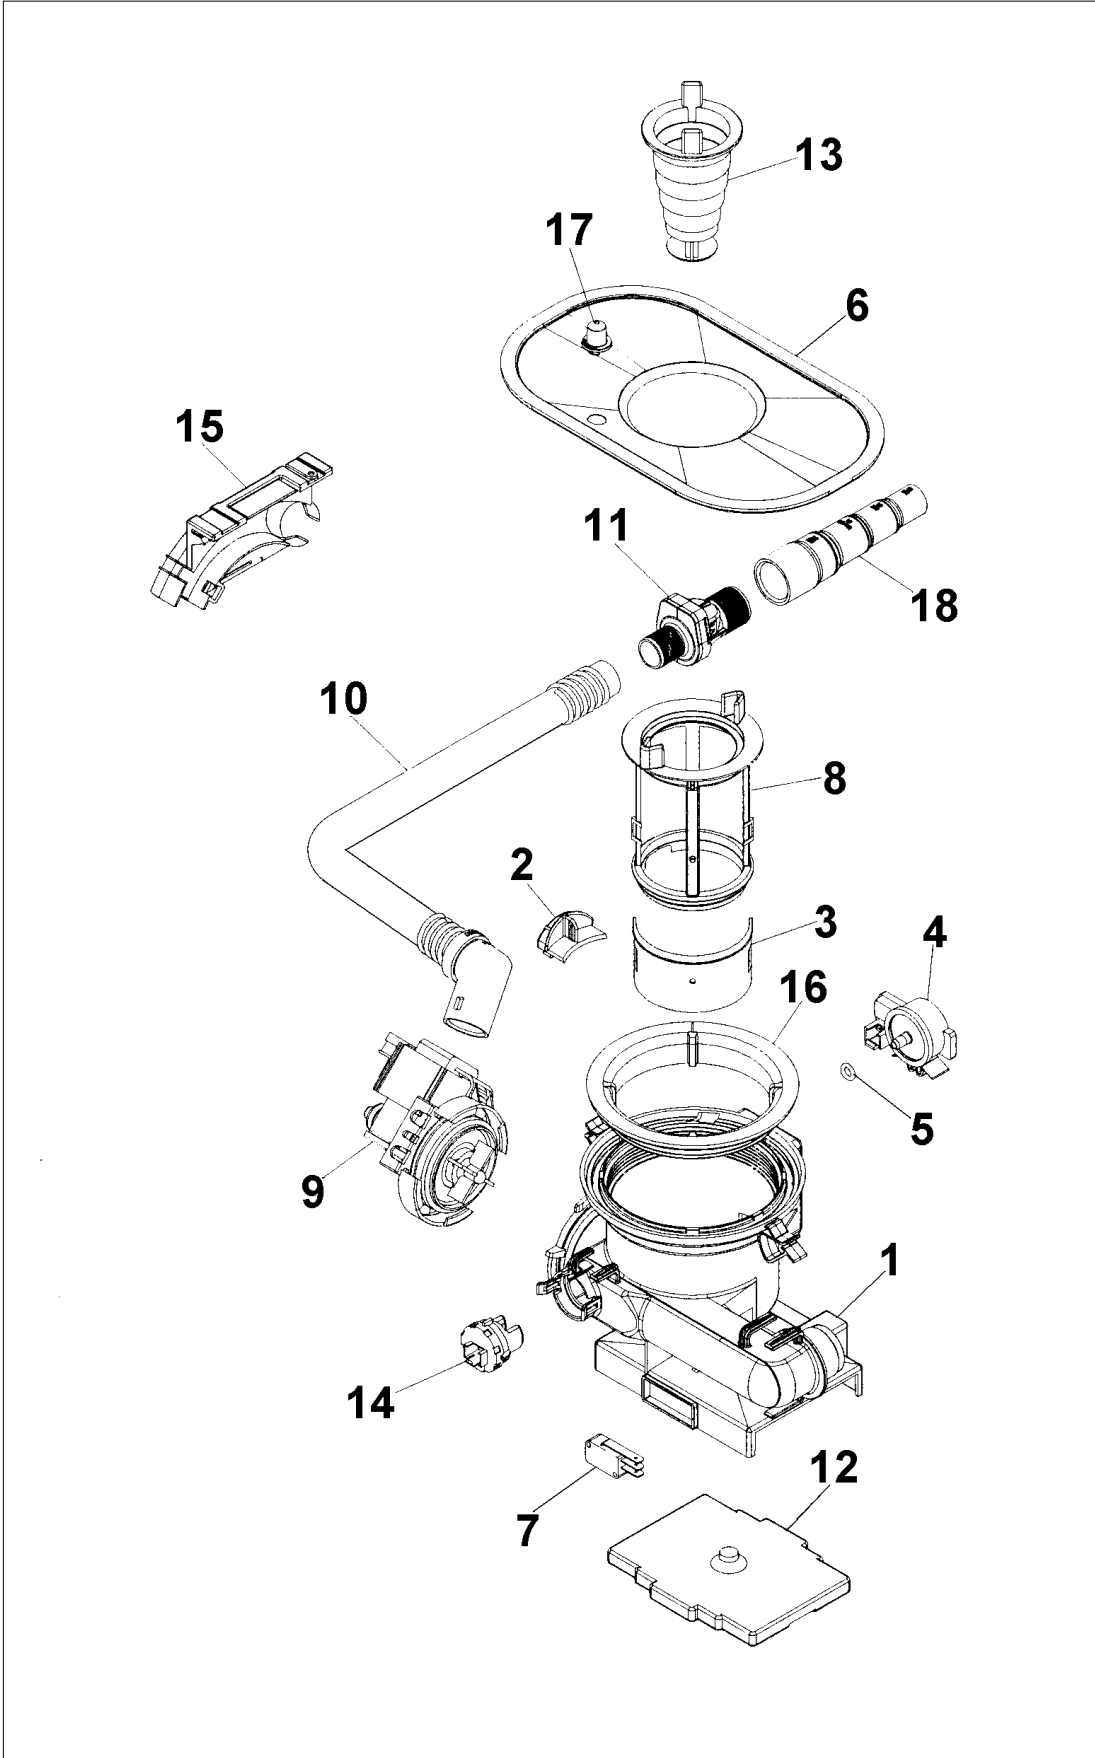

BOTTOM WELL & RELATED PARTS

Item	Part No.	Name	Qty	Uom	NOTES
1	PD160018	BOTTOM WELL 2 SENSOR - GRAY (8073692-77)	1	EA	NO LONGER AVAILABLE
NI	PD100098	O-RING (8073002)	1	EA	
2	PD330044	COVER PLATE, BOTTOM WELL	1	EA	Not available online / Call for pricing and availability
3	PD120054	COVER PLATE INLET (8058454)	1	EA	
4	PD160016	PRESSURE SENSOR (8073839)	1	EA	
Comments for Part Num. PD160016 gboltz@VikingRange.com on Jan 7, 2016 Order antifret to go with the pressure sensor, antifret part # 019313-000 bradleysapplianceservice@shaw.ca on Aug 19, 2016 ACCORDING TO VIKING PARTS, WHEN ORDERING 019313-000 ANTI-FRETTING LUBRICANT, THEY STATE THAT THIS IS NO LONGER AVAILABLE AND TO SOURCE THIS FROM A LOCAL AUTO PARTS STORE.					
5	PD100107	O-RING (8074040)	1	EA	
6	PD150022	STRAINER (8074364)	1	EA	
NI	PD150021	STRAINER, UPPER PART (8074252)	1	EA	
7	PD140037	MICROSWITCH FLOAT (8073835)	1	EA	
8	PD150029	INSERT, STRAINER BASKET (8073396-77)	1	EA	NO LONGER AVAILABLE
9	PD140034	DRAIN PUMP (8078089)	1	EA	
NI	PD100080	O-RING (8002584)	1	EA	
10	PD110033	OUTLET HOSE	1	EA	
NI	PD100081	CABLE STRIP (8052430)	1	EA	
NI	PD100046	HOSE CLIP (8052239)	1	EA	
11	PD140029	NON-RETURN VALVE (8073403)	1	EA	
NI	PD100046	HOSE CLIP (8052239)	1	EA	
NI	PD100083	HOSE CLIP (8053642)	1	EA	
12	PD110036	FLOAT (8075110)	1	EA	
13	PD150013	BSKT STRNER RPL PD350022 8057972-77	1	EA	
14	PD160019	TURBIDSENSOR (8073838)	1	EA	
NI	PD100099	O-RING (8073003)	1	EA