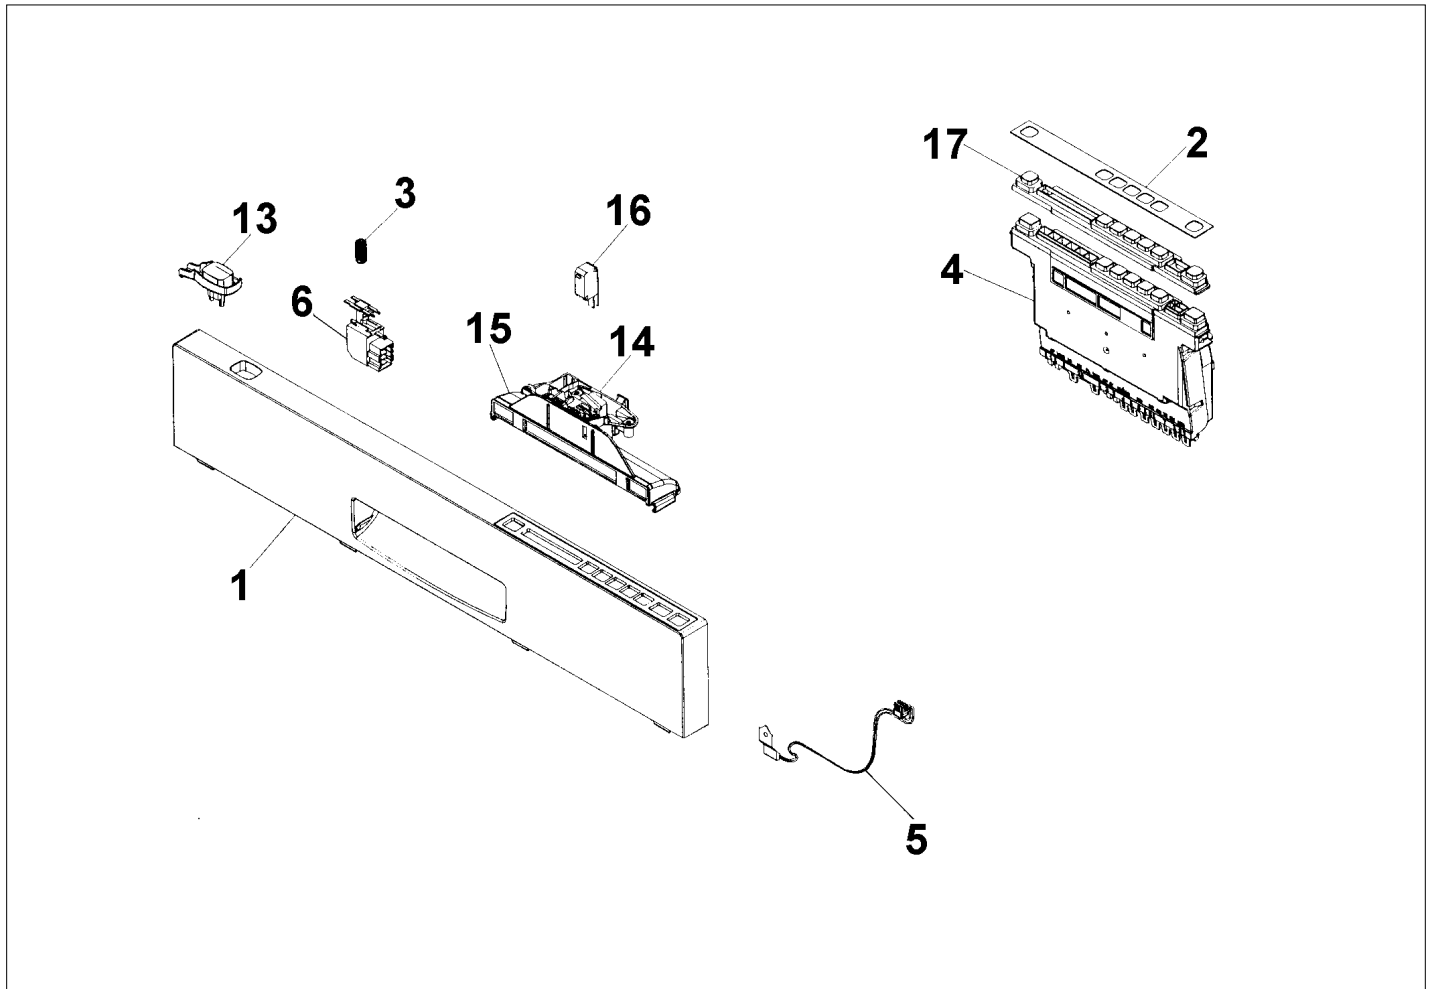

CONTROL PANEL & RELATED PARTS

Item	Part No.	Name	Qty	Uom	NOTES
1	PD120067	VIKING PANEL (8075653-81-UL)	1	EA	
2	PD120073	DEC. PLATE - VIKING (8075658)	1	EA	NO LONGER AVAILABLE
3	PD110035	SPRING, MAIN SWITCH (8074277)	1	EA	
4	PD160017	COMPLETE CONTROL UNIT (8801282)	1	EA	
5	PD160015	THERMISTOR (8073788)	1	EA	
6	PD140031	MAIN PUSH SWITCH (8073782)	1	EA	
7	PD100105	CABLE SET - DIVERTER VALVE (8073897)	1	EA	
8	PD100103	CABLE SET - CIRCULATION PUMP INLET VALVE (8075736)	1	EA	Not available online / Call for pricing and availability
9	PD100104	CABLE SET - POWER (8073890)	1	EA	NO LONGER AVAILABLE
10	PD100100	CABLE SET - DOOR FAN (8073882)	1	EA	
11	PD120074	CABLE SET FLOW PRESSURE TURB. (8073884)	1	EA	
12	PD100101	CABLE SET - DRAIN (8075731)	1	EA	Not available online / Call for pricing and availability
13	PD140041	PUSH BUTTON MAIN SWITCH GRAPHIC (8075078-81)	1	EA	
14	PD130032	COMPLETE LOCK (8073670)	1	EA	
15	PD130031	HANDLE, INTEGRATED LOCK (8073666)	1	EA	
NI	PD100096	SCREW, MC65 (8072439)	1	EA	
16	PD140045	MICROSWITCH, DOOR (8073836)	1	EA	
17	PD140048	PUSHBUTTONS (8075720-85)	1	EA