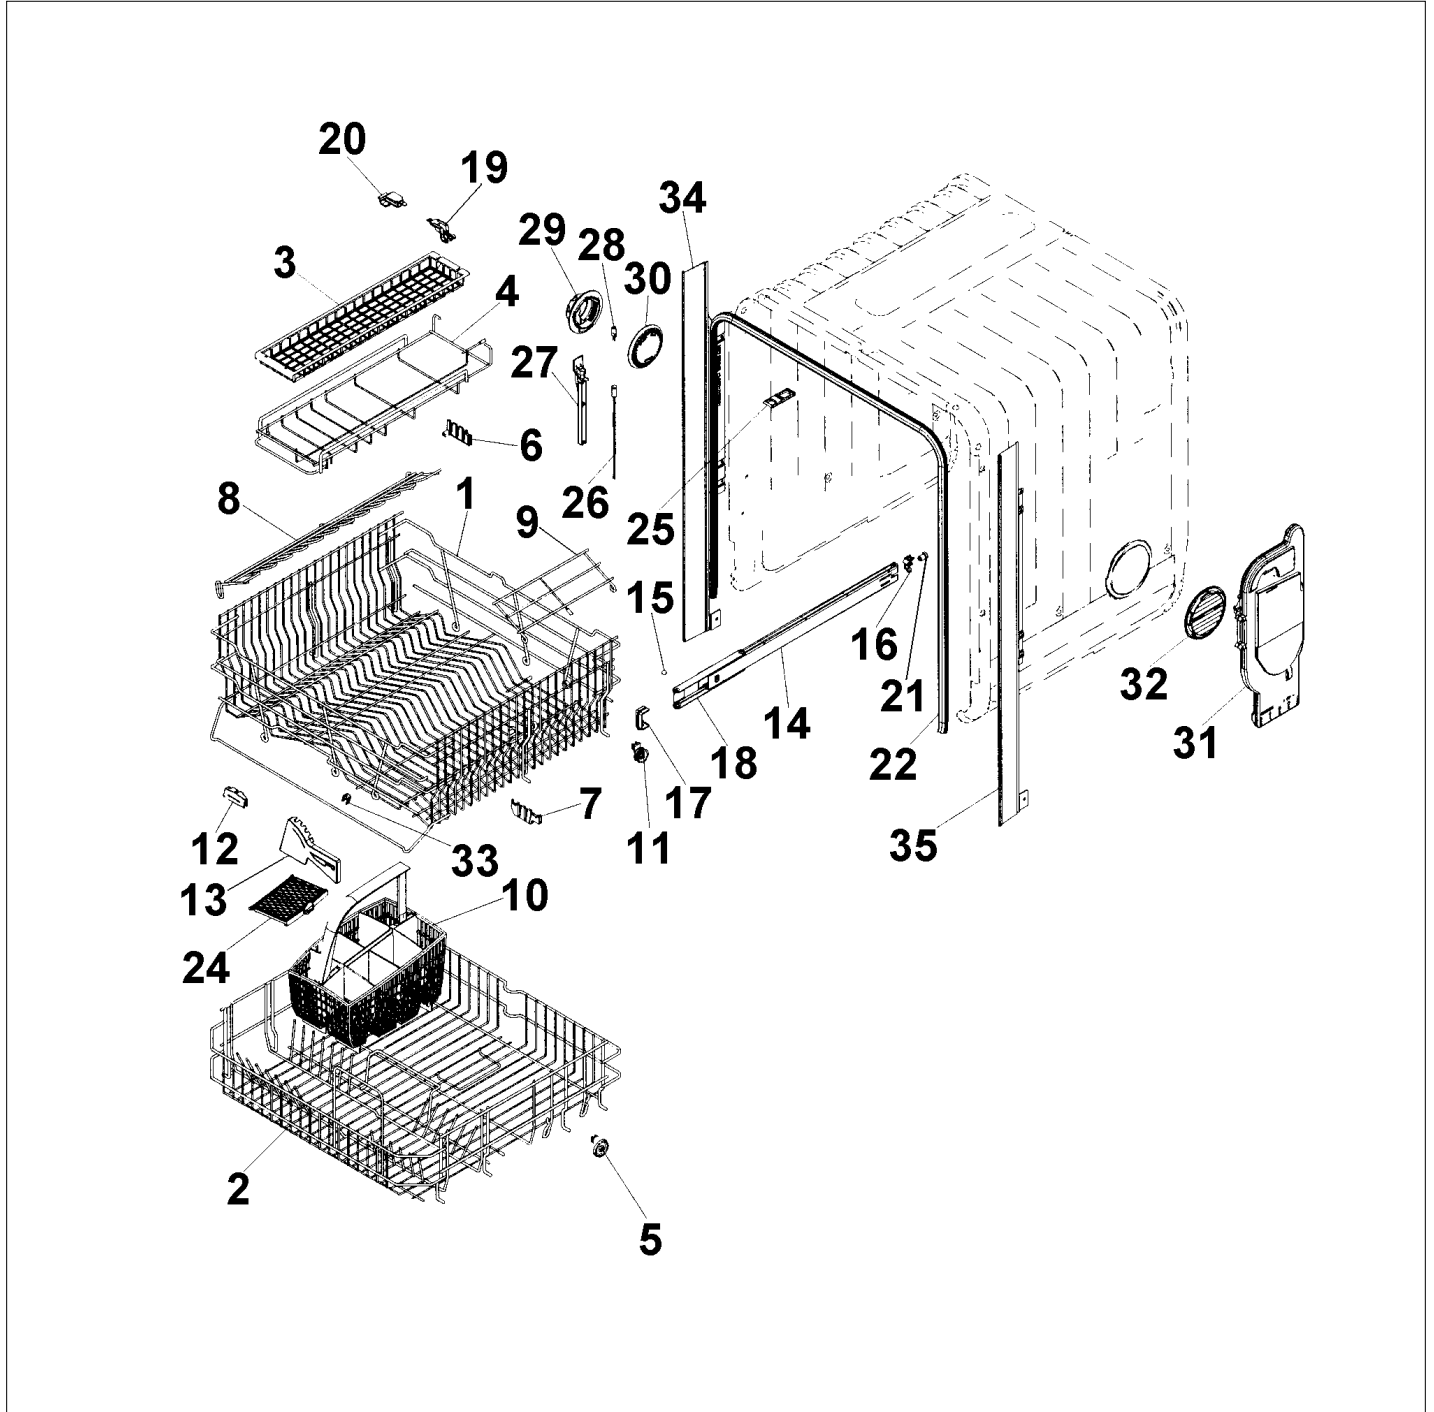

BASKETS & RELATED PARTS

Item	Part No.	Name	Qty	Uom	NOTES
1	PD150030	UPPER BASKET (8801236-49)	1	EA	
2	PD150031	LOWER BASKET (8801391-49)	1	EA	
3	PD150033	CUTLERY BASKET UPPER - GRAY (8053376-77)	1	EA	
4	PD150034	BASKET KNIFE STOP L - GRAY (8057058-49)	1	EA	
5	PS300001	LOWER RACK WHEEL (10mm) 807 8641 - 77	1	EA	
6	PD150035	KNIFE STAND GRAY (8057505-77)	1	EA	
7	PD150024	HOLDER, CARVING KNIVES (8071214-77)	1	EA	NO LONGER AVAILABLE
8	PD150018	CUP SHELF, WINE GLASSES (8071337)	1	EA	
9	PD150036	CUP SHELF DIVIDE - LIGHT GRAY (8075297-49)	1	EA	NO LONGER AVAILABLE
10	PD150032	CUTLERY BASKET, INC. DOOR (NO HANDLE)	1	EA	
11	PD150008	BASKET WHL REP PD350026 8058498-77	1	EA	
12	PD120081	BRACKET, PIN ROW UPPER BASKET (8072553-77)	1	EA	Not available online / Call for pricing and availability
13	PD150037	KNIFE GUARD (8072554-77)	1	EA	NO LONGER AVAILABLE
14	PD110005	GUIDE RAIL 8801350	1	EA	
15	PD110004	BALL 8057977/722B4430 (8 PER BAG) (8801349-77)	1	EA	
16	PD110001	BALL CATCH 8057978-77	1	EA	
17	PD120002	BASKET STOP REP PD350023 8057979-77	1	EA	
18	010886-000	GUIDE RAIL - BALL ASSY (2 RAILS AND 8 BALLS)	1	EA	
19	PD120075	SLIDING BRACKET (8057502)	1	EA	
20	PD110046	GLIDE MOUNT (8058453)	1	EA	
21	PD110031	RUBBER BUFFER (8071247)	1	EA	NO LONGER AVAILABLE
22	PD100085	DOOR STRIP (8057489)	1	EA	
23	PD120056	EDGE GUARD (8071257)	1	EA	NO LONGER AVAILABLE