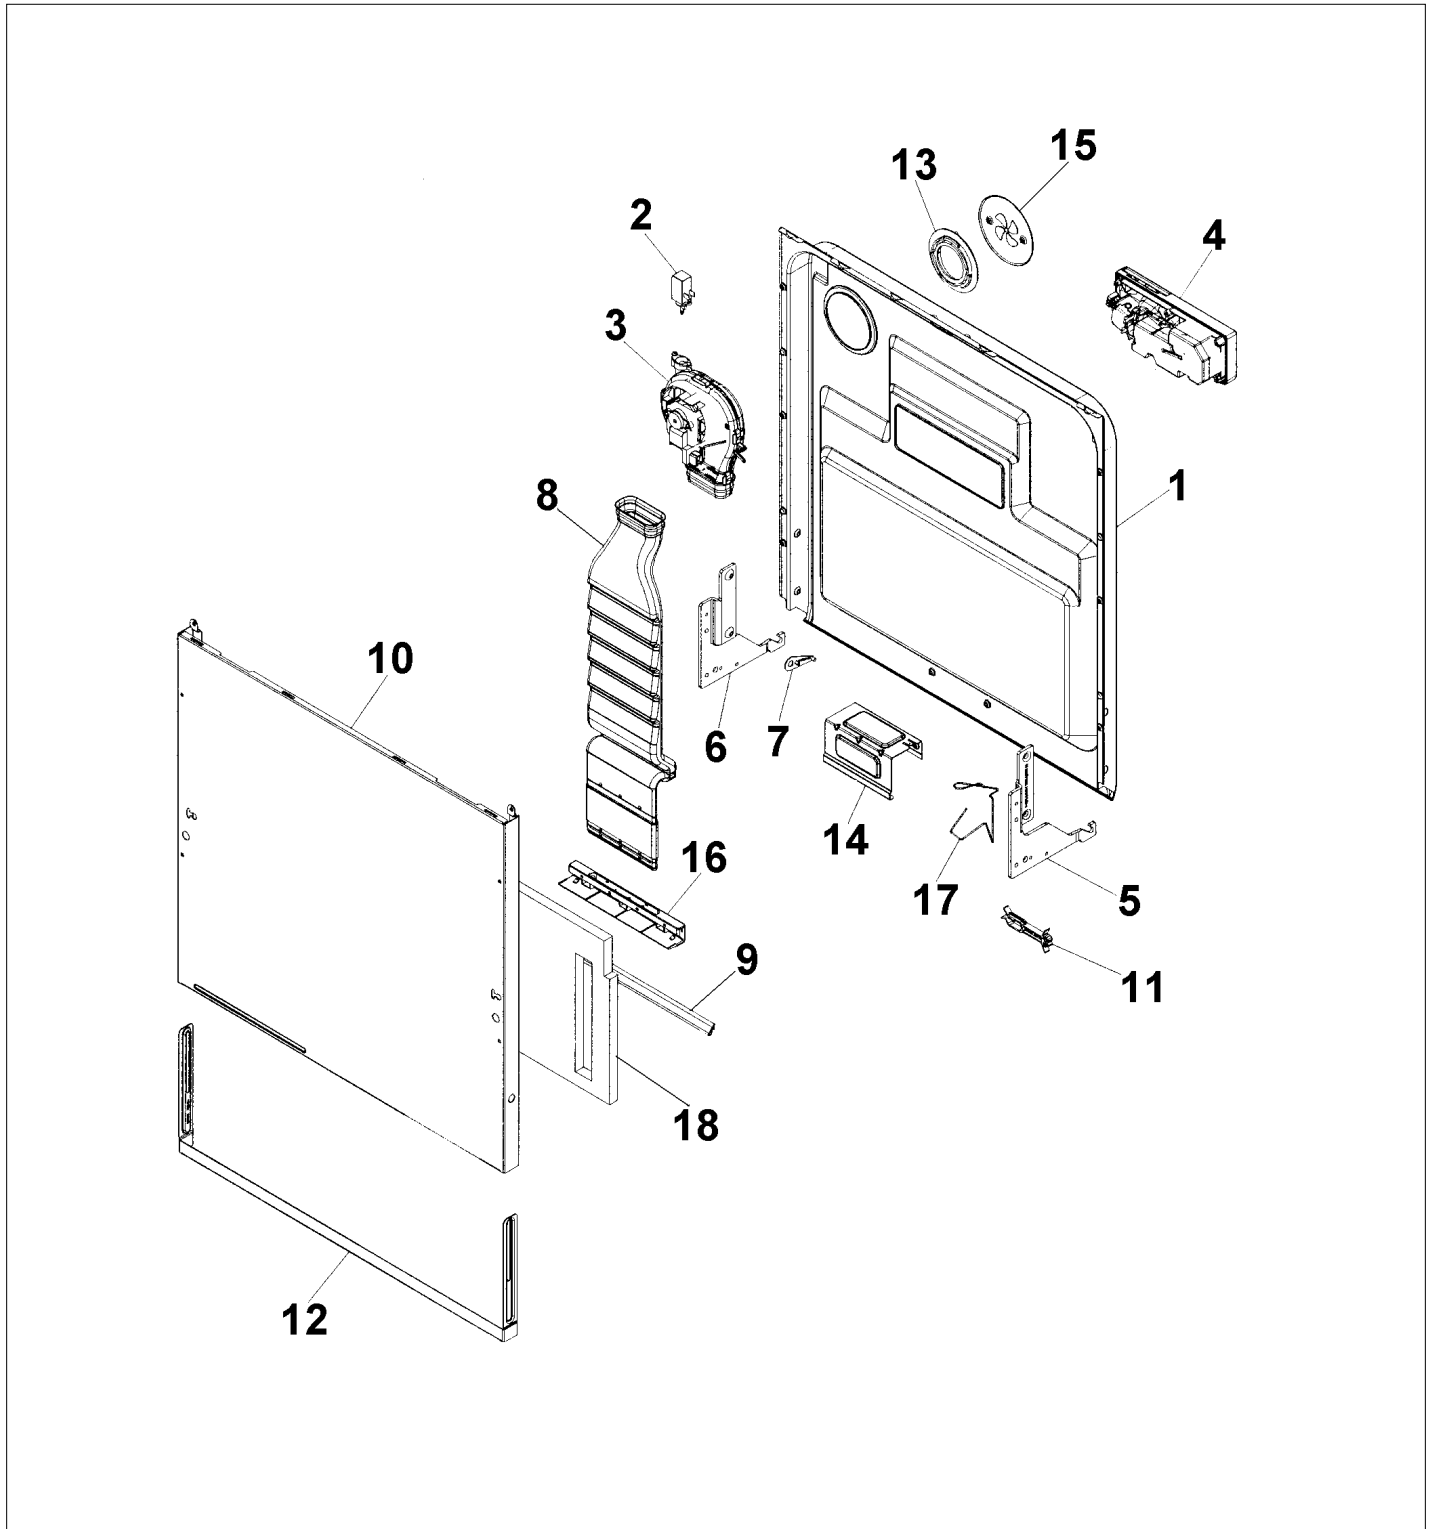

Item	Part No.	Name	Qty	Uom	NOTES
NI	PD100118	SCREW, MRT-GF (8902133)	1	EA	NO LONGER AVAILABLE
13	PD100089	LOCK RING FAN CASING (8057964) - NLA	1	EA	
NI	PD100114	SCREW, PT (8902085)	1	EA	
14	PD120052	BRACE (8057985)	1	EA	
NI	PD100109	SCREW, A4-RTS (8900646)	1	EA	
15	PD120021	COVER PLATE-FAN (8058484)	1	EA	
NI	PD100114	SCREW, PT (8902085)	1	EA	
16	PD130039	NOZZLE AIR DUCT INT. COMPLETE (8072732-33)	1	EA	
17	PD120058	BRACKET FOR HARNESS (8073612)	1	EA	NO LONGER AVAILABLE
18	PD120061	SOND ABSORPTION OUTER DOOR (8074258)	1	EA	
NI	PD100078	PANEL INSTALL. HARDWARE (8801134)	1	EA