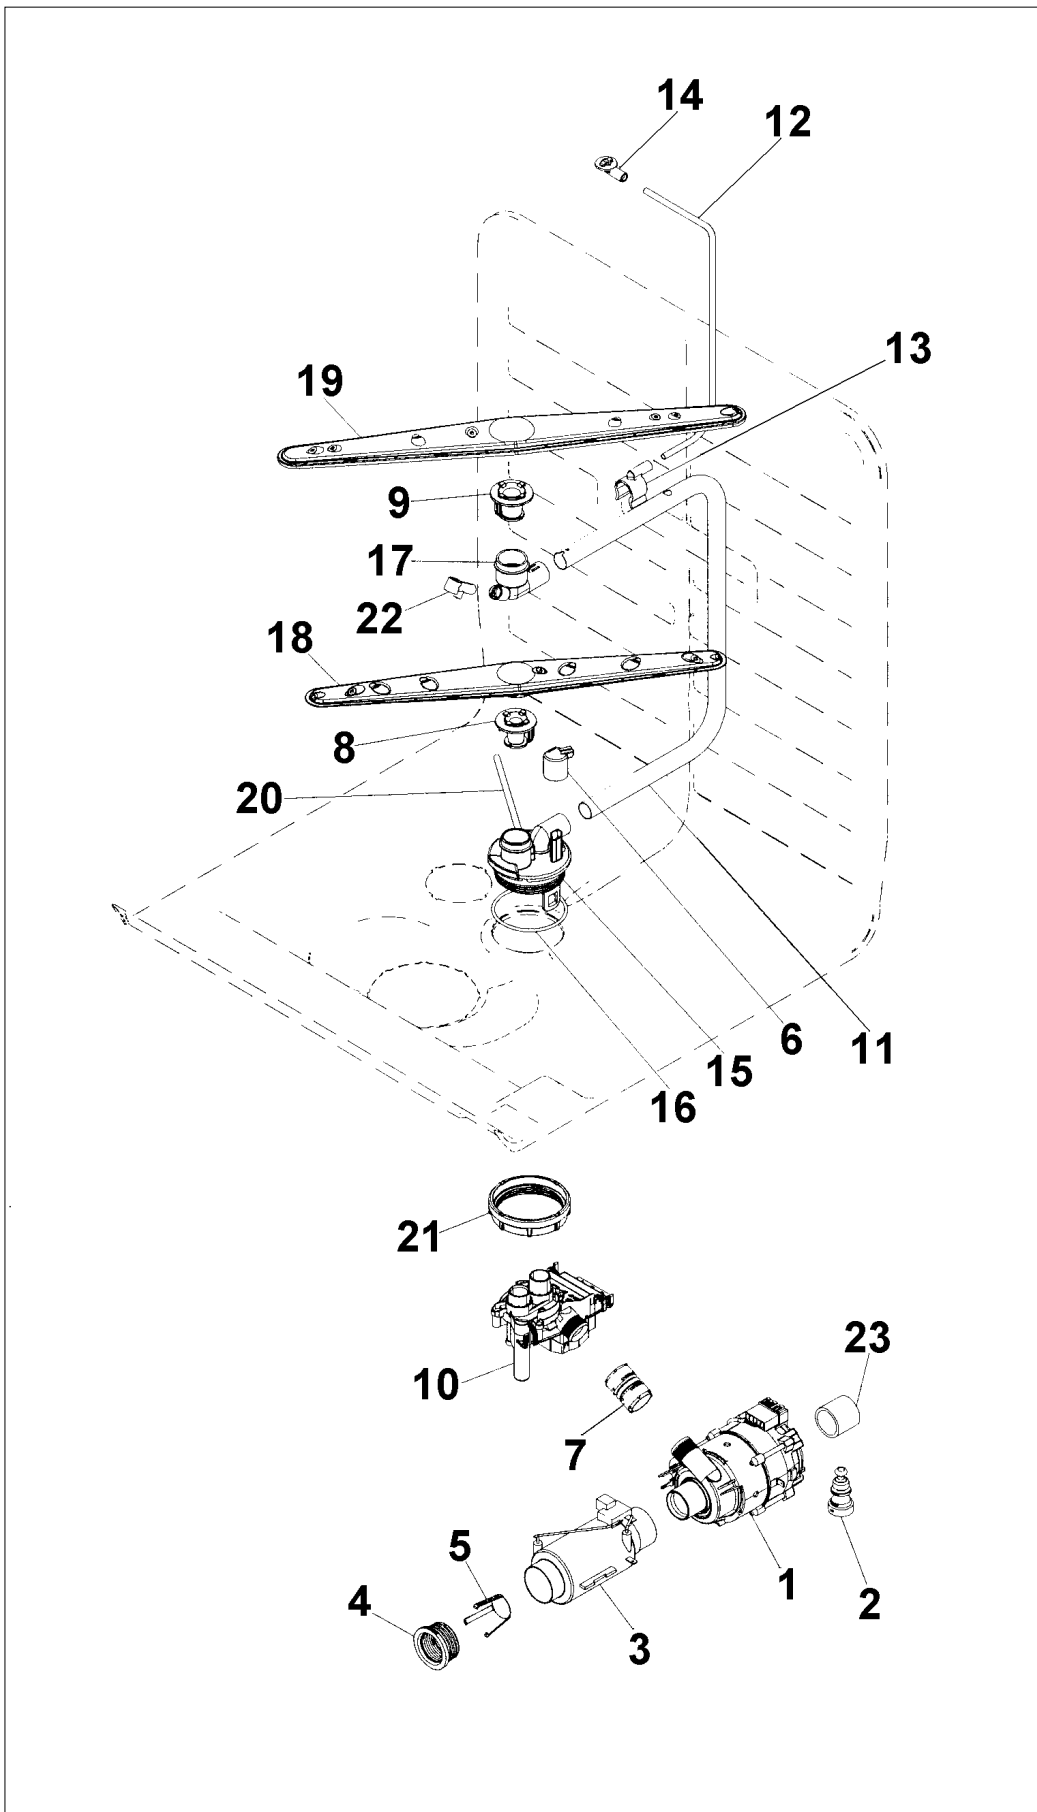

NON
ILLUSTRATED PART

Item	Part No.	Name	Qty	Uom	NOTES
NI	PD100077	INSTALLATION HARDWARE (8801135)	1	EA	

WASH SYSTEM

Item	Part No.	Name	Qty	Uom	NOTES
1	PD140033	CIRCULATION PUMP (8078471)	1	EA	
2	PD110037	RUBBER DAMPER (8075130)	1	EA	
3	PD160014	HEATING ELEMENT (8073785)	1	EA	
4	PD160012	TRANSMUTATION ELEMENT (8073702)	1	EA	
5	PD140038	HEATER INSERT (8075070)	1	EA	
6	PD150028	DRAINAGE CUP - GRAY (8073385-77)	1	EA	
7	PD110032	HOSE, CIRCULATION PUMP (8072888)	1	EA	
NI	PD100084	HOSE CLIP (8056491)	1	EA	
8	PD130037	SPRAY ARM BEARING (8072728-77)	1	EA	
9	PD120071	UPPER SPRAY ARM BEARING (8801268)	1	EA	
10	PD140035	WATER DIV. VALVE (8801389)	1	EA	
NI	PD100099	O-RING (8073003)	1	EA	
11	PD130040	SPRAY PIPE (8073387D)	1	EA	NO LONGER AVAILABLE
12	PD130041	SPRAY PIPE KNIFE SPRAYER UPPER (8073394)	1	EA	
13	PD110044	SPRAY PIPE GROMMET LOWER - GRAY	1	EA	
14	PD110045	SPRAY PIPE GROMMET UPPER - GRAY (8057503-77)	1	EA	
15	PD130042	SPRAY TOWER LOWER SPRAY NOZZLE (8801270)	1	EA	
16	PD100126	O-RING (8901765)	1	EA	
17	PD130038	UPPER SPRAY TOWER SPRAY NOZZLE (8072730-L-77)	1	EA	
18	PD130028	LOWER SPRAY ARM - COMPLETE (8072891)	1	EA	
19	PD130029	UPPER SPRAY ARM - COMPLETE (8072894)	1	EA	
20	PD130030	POT RINSE TUBE (8073381)	1	EA	
NI	PD100114	SCREW, PT (8902085)	1	EA	
21	PD100094	LOCK RING, SPRAY PIPE BEARING (8071607)	1	EA	
22	PD130036	SPRAY NOZZLE (8072543-77)	1	EA	