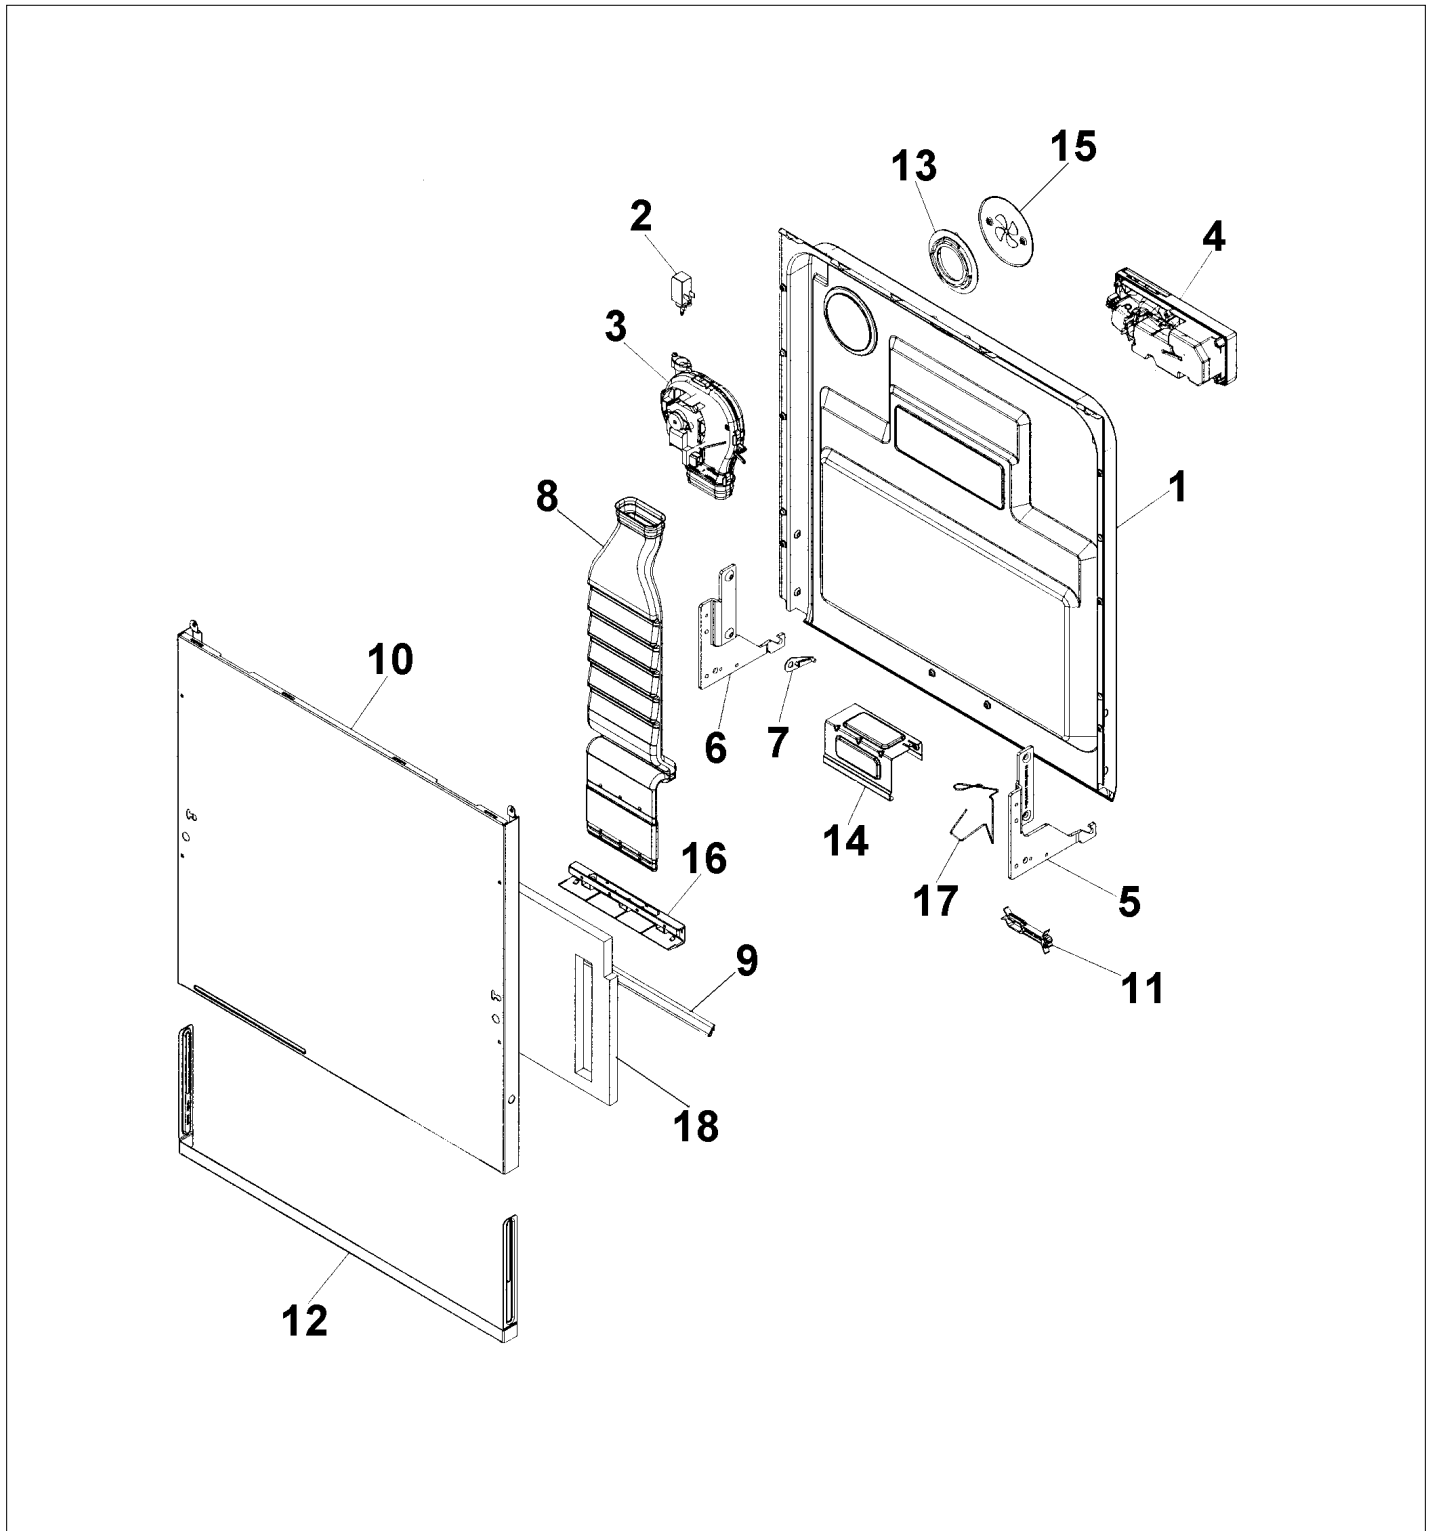

Item	Part No.	Name	Qty	Uom	NOTES
1	PD120067	VIKING PANEL (8075653-81-UL)	1	EA	
2	PD120073	DEC. PLATE - VIKING (8075658)	1	EA	NO LONGER AVAILABLE
3	PD110035	SPRING, MAIN SWITCH (8074277)	1	EA	
4	PD160017	COMPLETE CONTROL UNIT (8801282)	1	EA	
5	PD160015	THERMISTOR (8073788)	1	EA	
6	PD140031	MAIN PUSH SWITCH (8073782)	1	EA	
7	PD100105	CABLE SET - DIVERTER VALVE (8073897)	1	EA	
8	PD100103	CABLE SET - CIRCULATION PUMP INLET VALVE (8075736)	1	EA	Not available online / Call for pricing and availability
9	PD100104	CABLE SET - POWER (8073890)	1	EA	NO LONGER AVAILABLE
10	PD100100	CABLE SET - DOOR FAN (8073882)	1	EA	
11	PD120074	CABLE SET FLOW PRESSURE TURB. (8073884)	1	EA	
12	PD100101	CABLE SET - DRAIN (8075731)	1	EA	Not available online / Call for pricing and availability
13	PD140041	PUSH BUTTON MAIN SWITCH GRAPHIC (8075078-81)	1	EA	
14	PD130032	COMPLETE LOCK (8073670)	1	EA	
15	PD130031	HANDLE, INTEGRATED LOCK (8073666)	1	EA	
NI	PD100096	SCREW, MC65 (8072439)	1	EA	
16	PD140045	MICROSWITCH, DOOR (8073836)	1	EA	
17	PD140048	PUSHBUTTONS (8075720-85)	1	EA	

DOOR ASSEMBLY