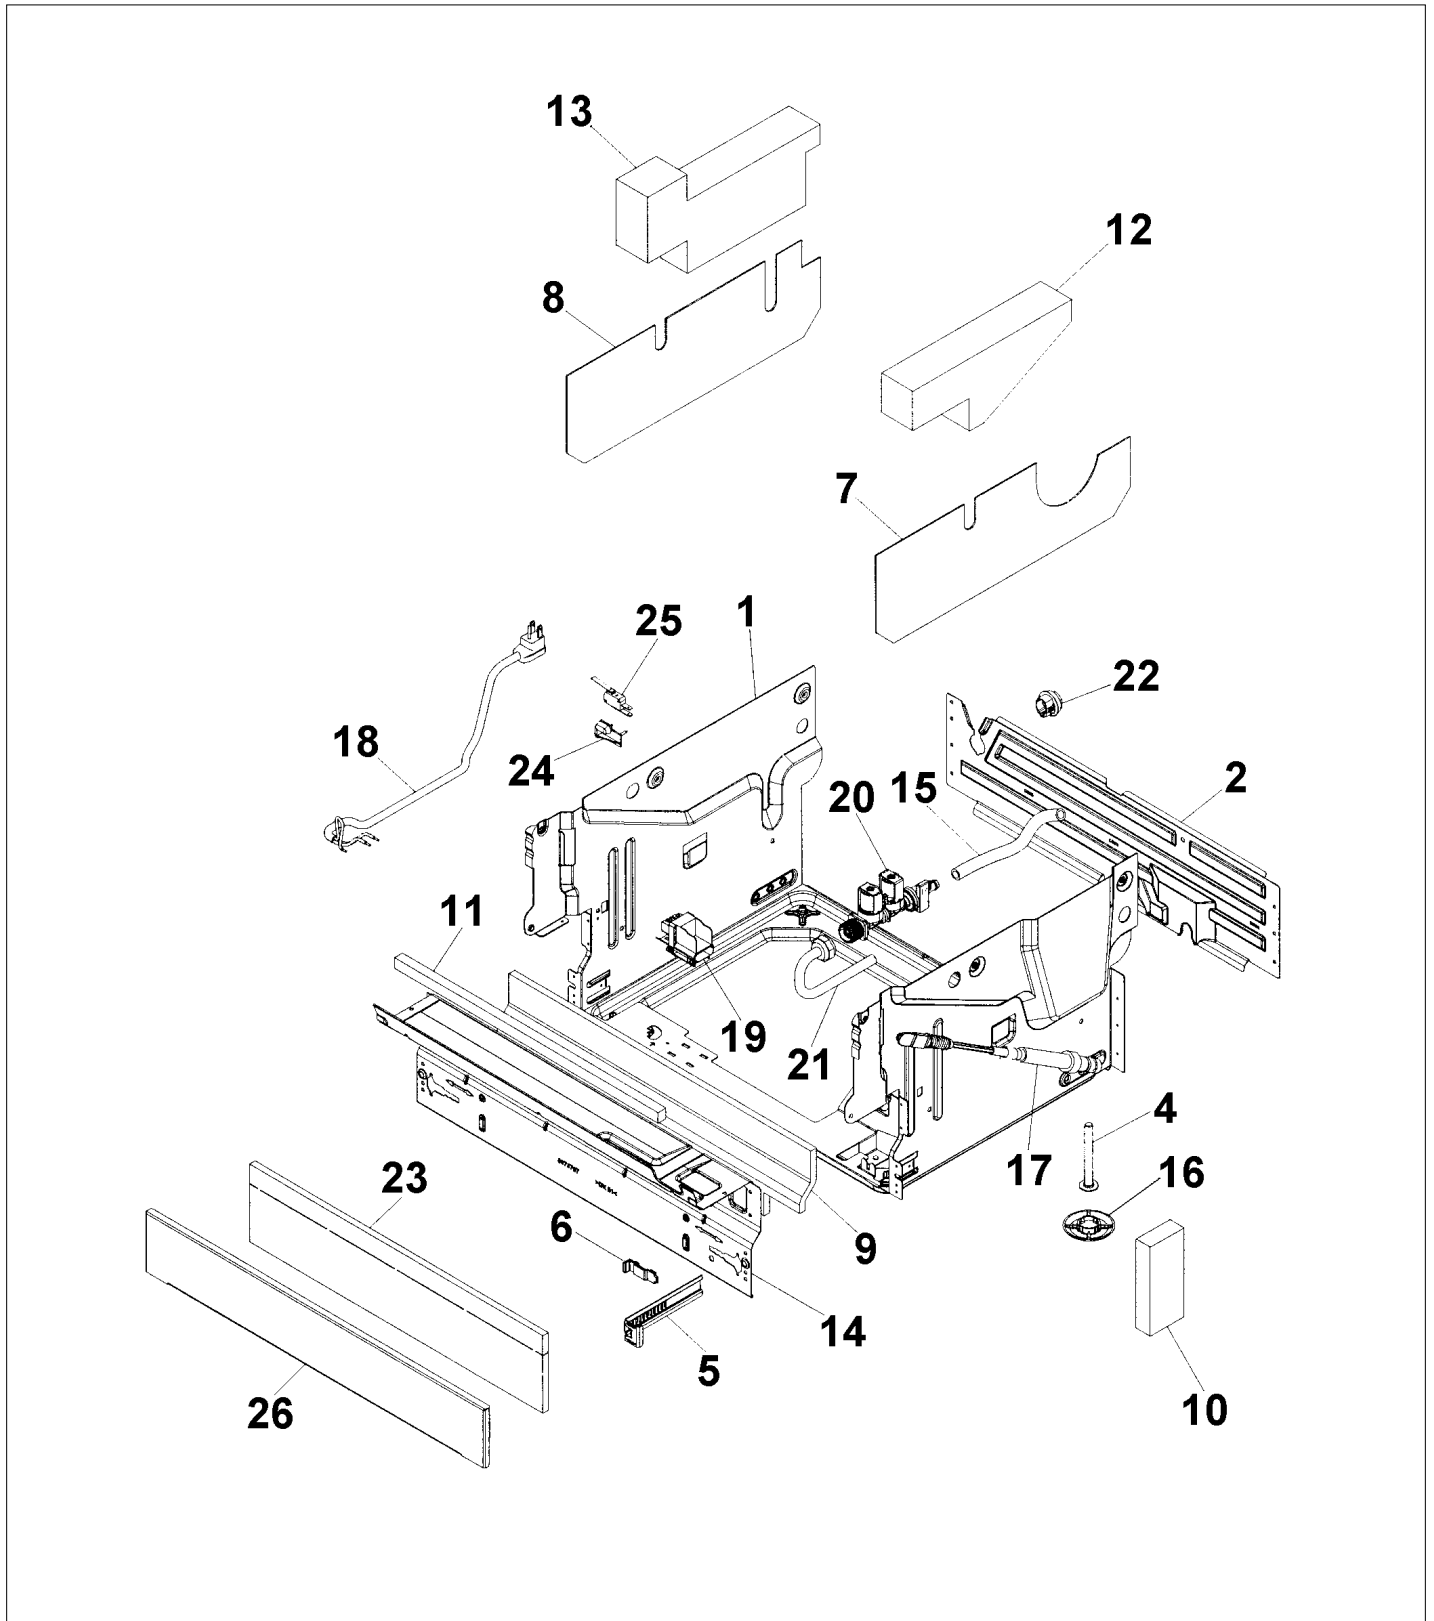

DFUD141

BASE & RELATED PARTS	1
BASKETS & RELATED PARTS	2
BOTTOM WELL & RELATED PARTS	3
CONTROL PANEL & RELATED PARTS	4
DOOR ASSEMBLY	5
FUNCTIONAL PARTS	6
INSTALLATION HARDWARE	7
WASH SYSTEM	8
Appendix A:Pages Index	A
Appendix B:Parts Index	B

BASE & RELATED PARTS

Item	Part No.	Name	Qty	Uom	NOTES
1	PD120063	OUTER BOTTOM (8074450)	1	EA	
NI	PD100110	SCREW, M4 X 8 A4 VAXED (8901104)	1	EA	
NI	PD100111	SCREW, O-RING (8901110)	1	EA	
2	PD120060	REAR PANEL (8073880)	1	EA	
NI	PD100119	SCREW, RTS (8902357)	1	EA	
3	PD130043	SOUND ABSORPTION REAR PANEL (8074268)	1	EA	NO LONGER AVAILABLE, Not available online / Call for pricing and availability
4	PD130034	FOOT, M10 X 95 T30 (8074877)	1	EA	
5	PD120057	BRACKET, KICK PLATE (8073480)	1	EA	
6	PD110041	SPRING, KICK PLATE - GRAY (8073481-49)	1	EA	
7	PD130044	SOUND ABSORPTION SELF ADH. - RIGHT (8060035)	1	EA	NO LONGER AVAILABLE, Not available online / Call for pricing and availability
8	PD130045	SOUND ABSORPTION SELF ADH. - LEFT (8060034)	1	EA	NO LONGER AVAILABLE, Not available online / Call for pricing and availability
9	PD120053	SOUND ABSORBANT GUARD PLATE (8058353)	1	EA	NO LONGER AVAILABLE
10	PD130046	SOUND ABSORPTION BLOCK BOTTOM OUTER (8060038)	1	EA	NO LONGER AVAILABLE, Not available online / Call for pricing and availability
11	PD120062	SOUND ABSORBANT PROFILE (8074260)	1	EA	
12	PD130047	SOUND INS. MOTOR COMP. - RIGHT (8071225)	1	EA	NO LONGER AVAILABLE, Not available online / Call for pricing and availability
13	PD130048	SOUND INS. MOTOR COMP. - LEFT (8071254)	1	EA	NO LONGER AVAILABLE, Not available online / Call for pricing and availability
14	PD120059	GUARD PLATE (8073707)	1	EA	
NI	PD100119	SCREW, RTS (8902357)	1	EA	