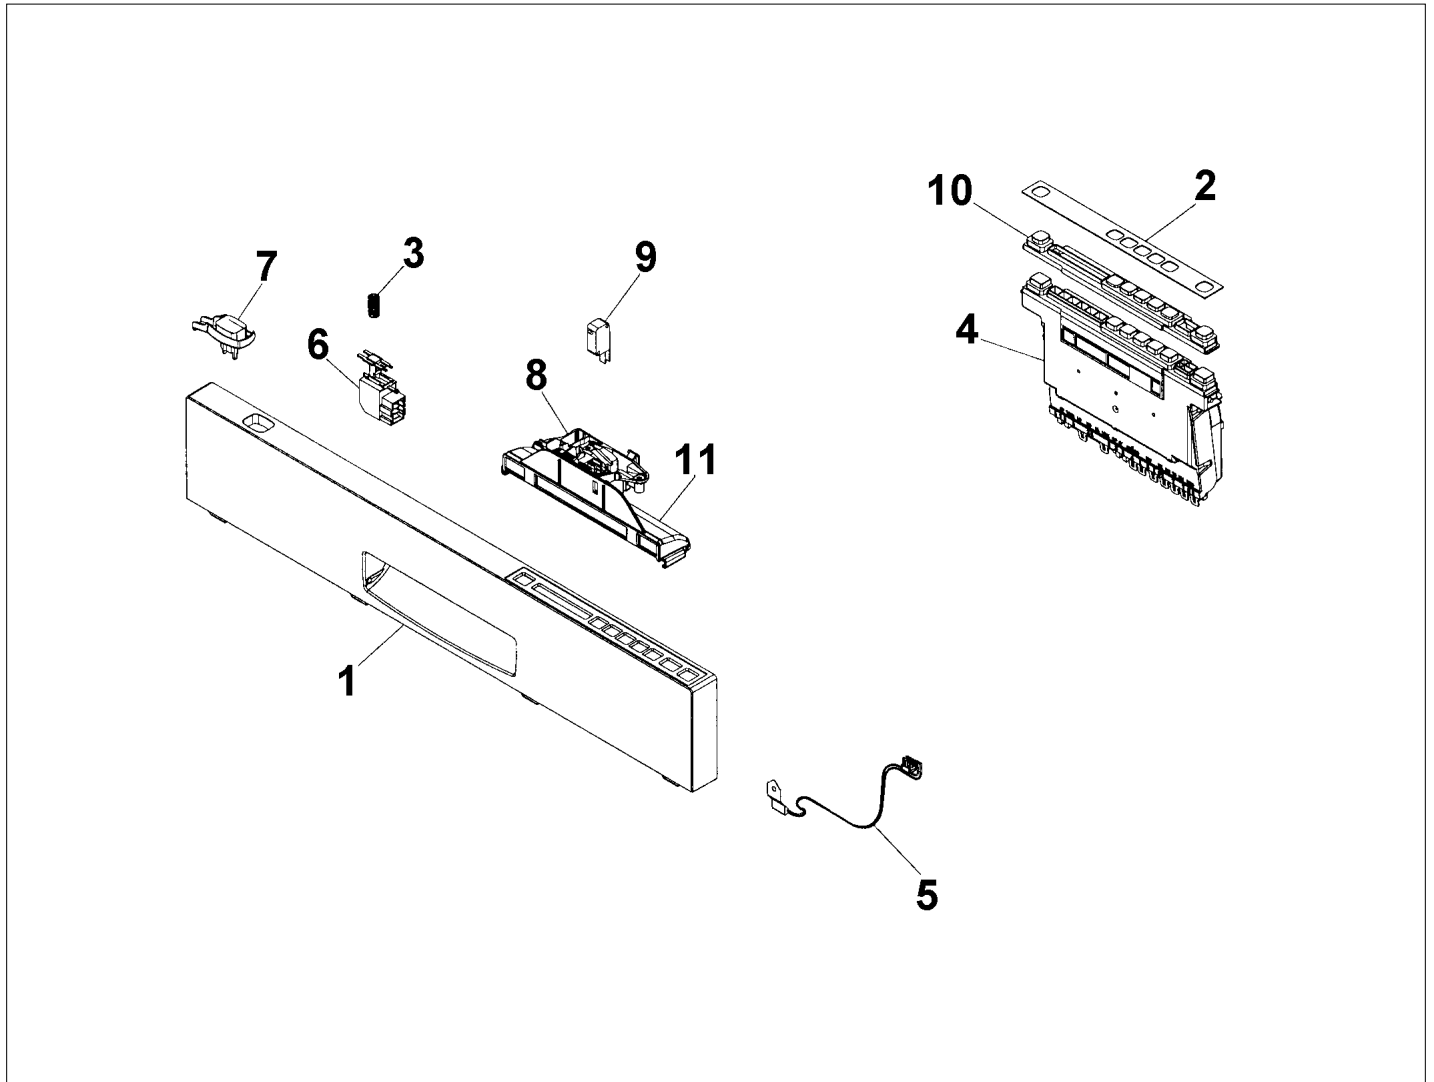

CONTROL PANEL AND RELATED PARTS

Item	Part No.	Name	Qty	Uom	NOTES
1	PD120067	VIKING PANEL (8075653-81-UL)	1	EA	
2	PD120069	VIKING DECORATIVE LOGO (8078214)	1	EA	
3	PD110035	SPRING, MAIN SWITCH (8074277)	1	EA	
4	PD160017	COMPLETE CONTROL UNIT (8801282)	1	EA	
5	PD160015	THERMISTOR (8073788)	1	EA	
6	PD140031	MAIN PUSH SWITCH (8073782)	1	EA	
NI	PD100105	CABLE SET - DIVERTER VALVE (8073897)	1	EA	
NI	PD100103	CABLE SET - CIRCULATION PUMP INLET VALVE (8075736)	1	EA	Not available online / Call for pricing and availability
NI	PD100102	CABLE SET - FLOW AND PRESSURE (8073887)	1	EA	NO LONGER AVAILABLE, Not available online / Call for pricing and availability
NI	PD100104	CABLE SET - POWER (8073890)	1	EA	NO LONGER AVAILABLE
NI	PD100100	CABLE SET - DOOR FAN (8073882)	1	EA	
NI	PD100101	CABLE SET - DRAIN (8075731)	1	EA	Not available online / Call for pricing and availability
7	PD140041	PUSH BUTTON MAIN SWITCH GRAPHIC (8075078-81)	1	EA	
8	PD130032	COMPLETE LOCK (8073670)	1	EA	
9	PD140045	MICROSWITCH, DOOR (8073836)	1	EA	
10	PD140042	PUSH BUTTONS (8075723-85)	1	EA	
11	PD130031	HANDLE, INTEGRATED LOCK (8073666)	1	EA	
NI	PD100096	SCREW, MC65 (8072439)	1	EA