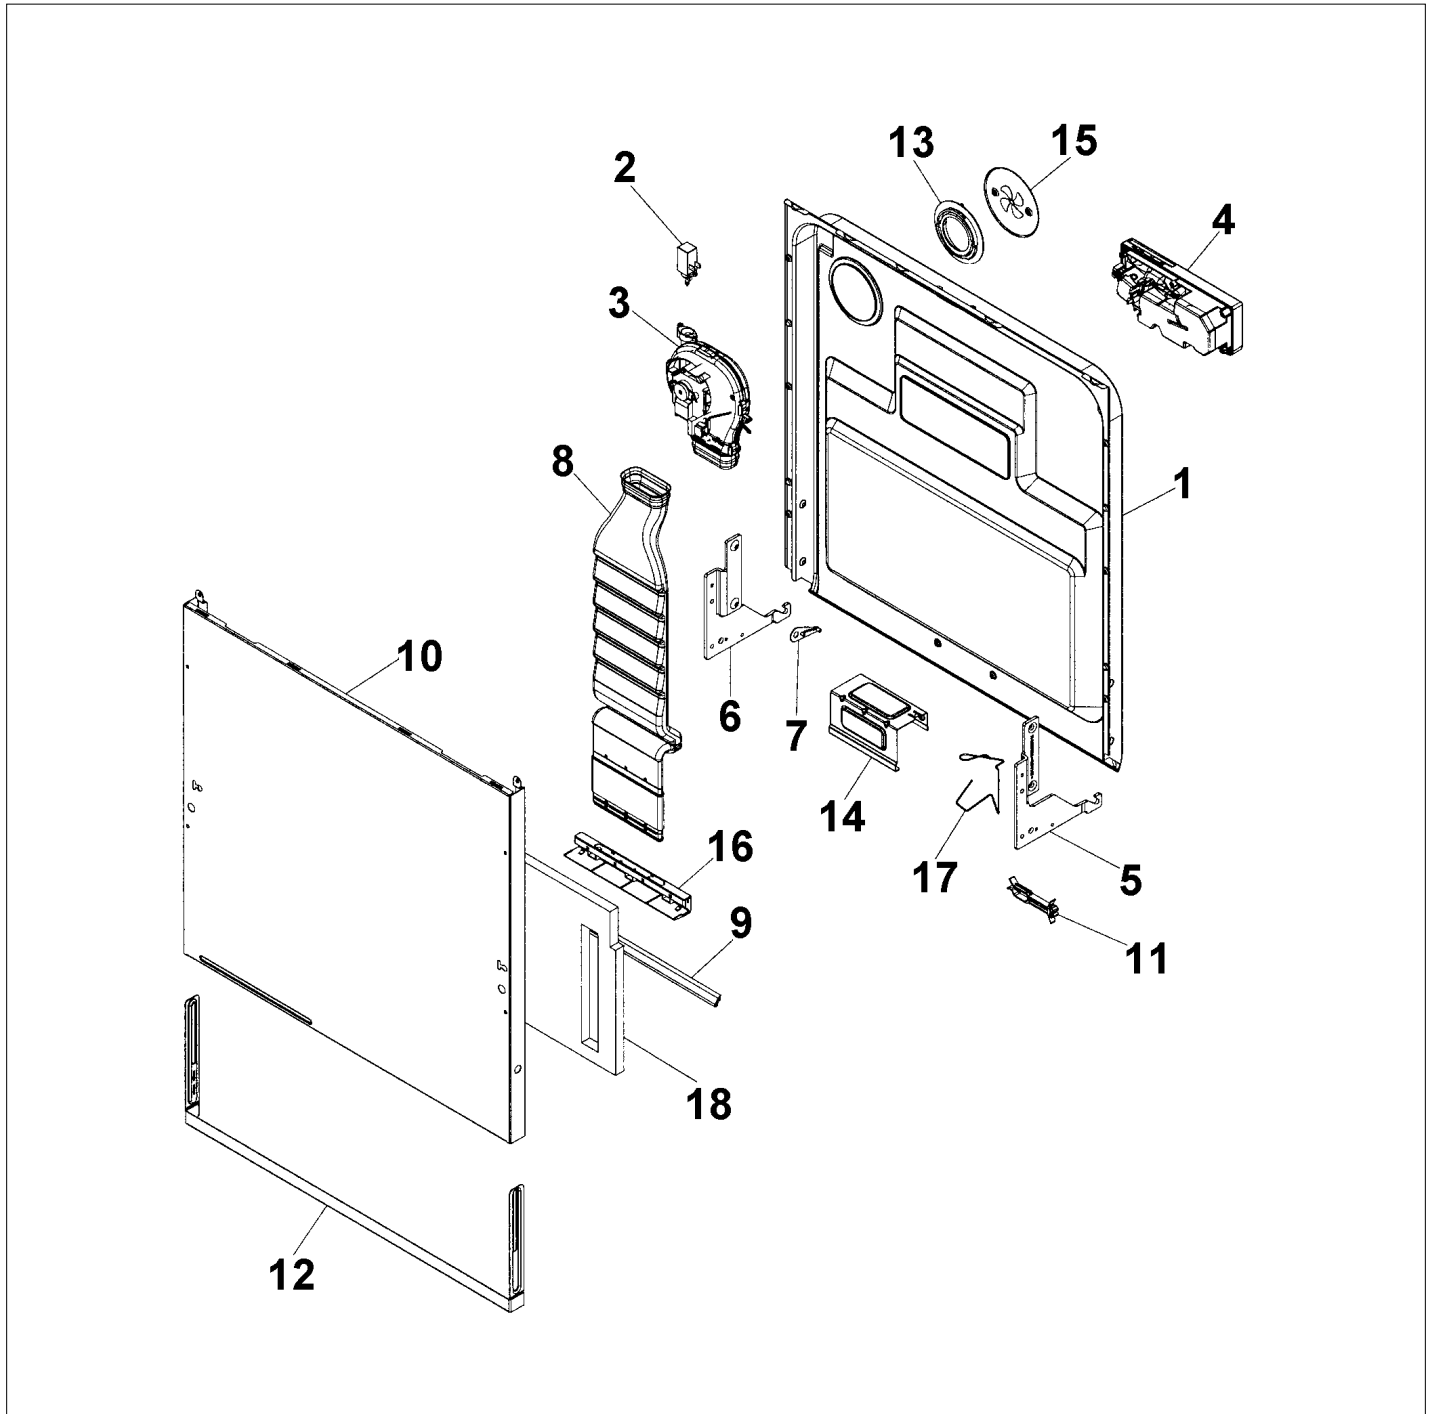

Item	Part No.	Name	Qty	Uom	NOTES
11	PD100106	CABLE BRACKET, DOOR (8074015)	1	EA	NO LONGER AVAILABLE
12	PD120065	ADJUSTABLE FRAME, AIR CHANNEL (8074012-81)	1	EA	
NI	PD100118	SCREW, MRT-GF (8902133)	1	EA	NO LONGER AVAILABLE
13	PD100089	LOCK RING FAN CASING (8057964) - NLA	1	EA	
NI	PD100114	SCREW, PT (8902085)	1	EA	
14	PD120052	BRACE (8057985)	1	EA	
NI	PD100109	SCREW, A4-RTS (8900646)	1	EA	
15	PD120021	COVER PLATE-FAN (8058484)	1	EA	
NI	PD100114	SCREW, PT (8902085)	1	EA	
16	PD130039	NOZZLE AIR DUCT INT. COMPLETE (8072732-33)	1	EA	
17	PD120058	BRACKET FOR HARNESS (8073612)	1	EA	NO LONGER AVAILABLE
18	PD120061	SOND ABSORPTION OUTER DOOR (8074258)	1	EA	
NI	PD100078	PANEL INSTALL. HARDWARE (8801134)	1	EA	

Comments for Page: INNER DOOR PANEL

mlacombe@vikingrange.com on Sep 4, 2015

The outer door skin is illustrated in the break down, see part position 19, but it is not listed in the parts list. List ends at position 18?