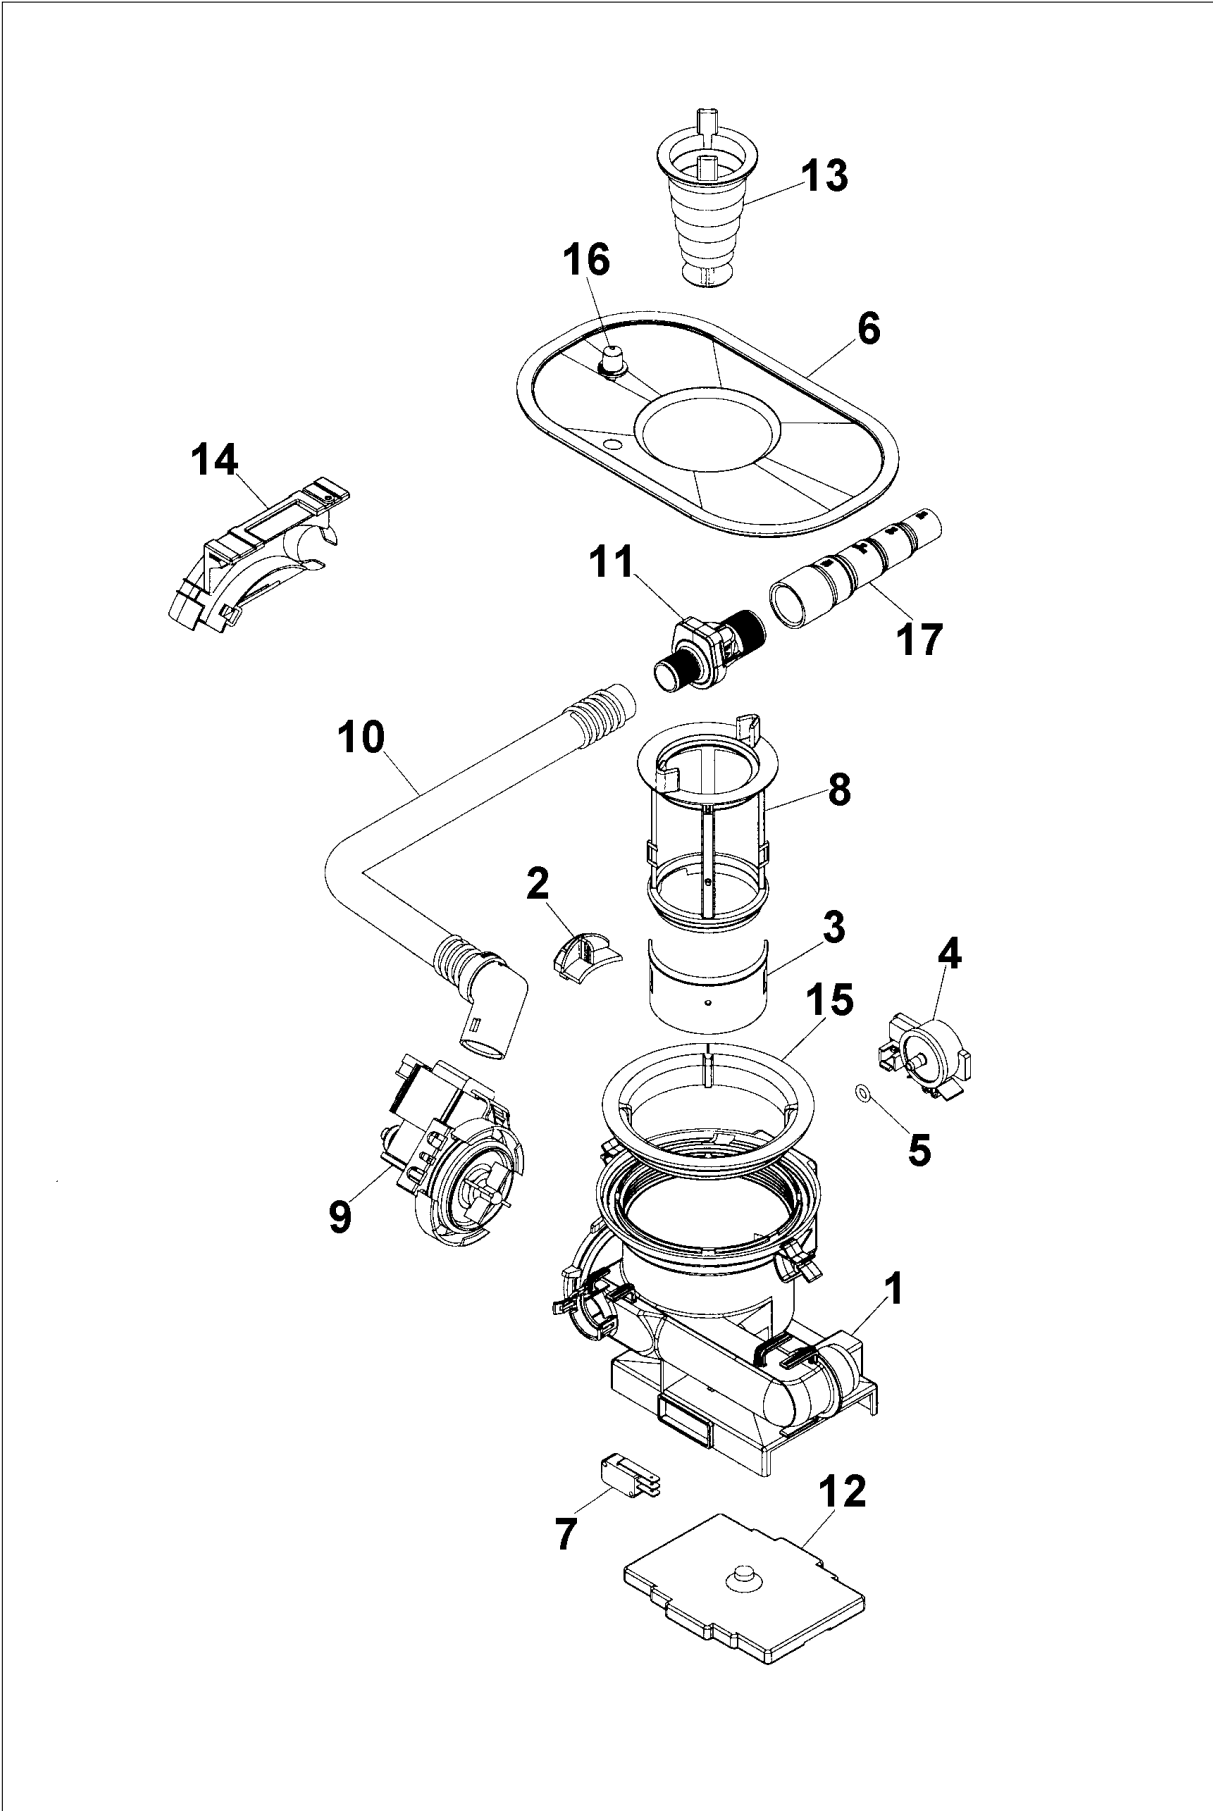

Item	Part No.	Name	Qty	Uom	NOTES
20	PD100032	LOCK RING-AIR BREAK (8057536)	1	EA	
21	PD100122	TRIM STRIP - LEFT (8074342- 95)	1	EA	
NI	PD100109	SCREW, A4-RTS (8900646)	1	EA	
22	PD100123	TRIM STRIP - RIGHT (8074343- 95)	1	EA	
NI	PD100109	SCREW, A4-RTS (8900646)	1	EA	

BOTTOM WELL AND RELATED PARTS

Item	Part No.	Name	Qty	Uom	NOTES
1	PD140039	BOTTOM WELL PRESSURE SENSOR (8073691-77)	1	EA	
NI	PD100098	O-RING (8073002)	1	EA	
2	PD330044	COVER PLATE, BOTTOM WELL	1	EA	Not available online / Call for pricing and availability
3	PD120054	COVER PLATE INLET (8058454)	1	EA	
4	PD160016	PRESSURE SENSOR (8073839)	1	EA	
<p>Comments for Part Num. PD160016</p> <p>gboltz@VikingRange.com on Jan 7, 2016 Order antifret to go with the pressure sensor, antifret part # 019313-000 bradleysapplianceservice@shaw.ca on Aug 19, 2016 ACCORDING TO VIKING PARTS, WHEN ORDERING 019313-000 ANTI-FRETTING LUBRICANT, THEY STATE THAT THIS IS NO LONGER AVAILABLE AND TO SOURCE THIS FROM A LOCAL AUTO PARTS STORE.</p>					
5	PD100107	O-RING (8074040)	1	EA	
6	PD150022	STRAINER (8074364)	1	EA	
NI	PD150021	STRAINER, UPPER PART (8074252)	1	EA	
7	PD140037	MICROSWITCH FLOAT (8073835)	1	EA	
8	PD150029	INSERT, STRAINER BASKET (8073396-77)	1	EA	NO LONGER AVAILABLE
9	PD140034	DRAIN PUMP (8078089)	1	EA	
NI	PD100080	O-RING (8002584)	1	EA	
10	PD110033	OUTLET HOSE	1	EA	
NI	PD100046	HOSE CLIP (8052239)	1	EA	
11	PD140029	NON-RETURN VALVE (8073403)	1	EA	
NI	PD100046	HOSE CLIP (8052239)	1	EA	
NI	PD100083	HOSE CLIP (8053642)	1	EA	
12	PD110036	FLOAT (8075110)	1	EA	
13	PD150013	BSKT STRNER RPL PD350022 8057972-77	1	EA	
14	PD150026	OUTER HOSE HOLDER (8072528-77)	1	EA	
NI	PD100046	HOSE CLIP (8052239)	1	EA	