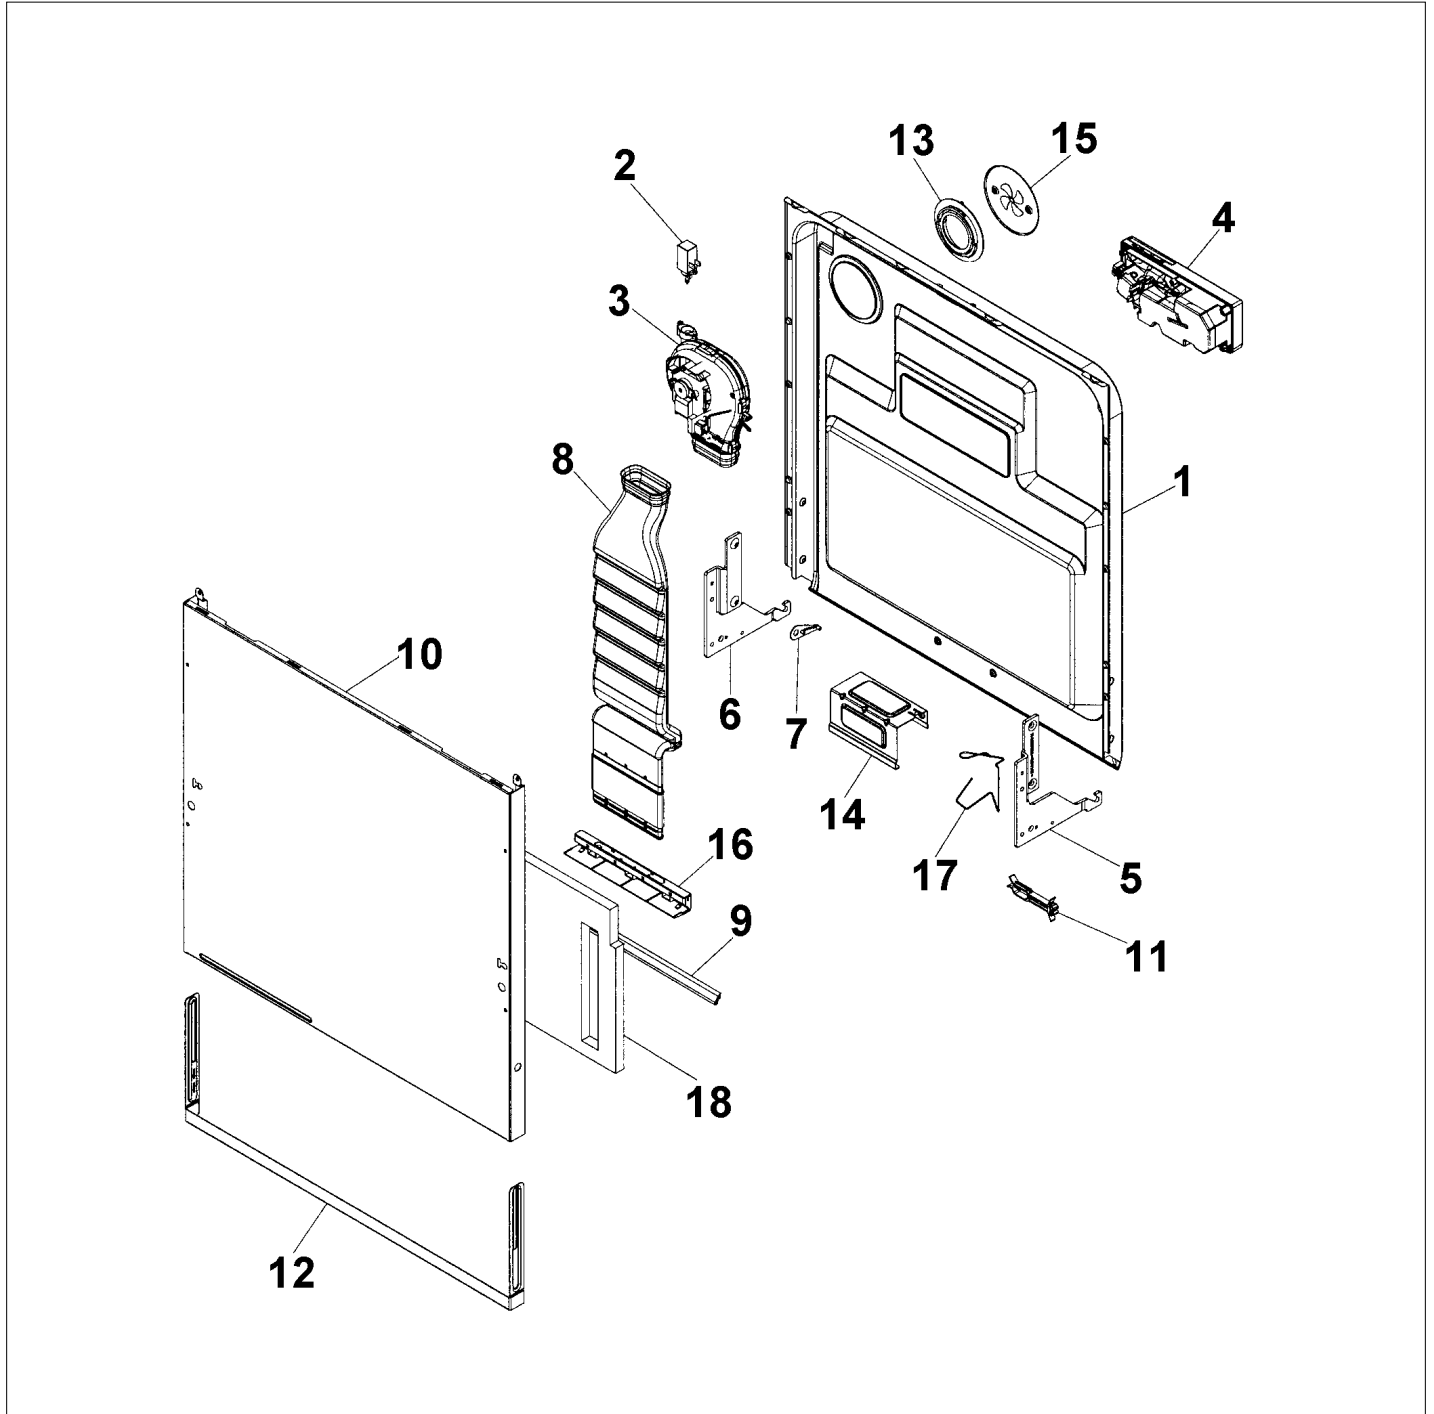

Item	Part No.	Name	Qty	Uom	NOTES
1	PD140036	INLET VALVE (8073825)	1	EA	
2	PD140033	CIRCULATION PUMP (8078471)	1	EA	
3	PD160014	HEATING ELEMENT (8073785)	1	EA	
4	PD160012	TRANSMUTATION ELEMENT (8073702)	1	EA	
5	PD140035	WATER DIV. VALVE (8801389)	1	EA	
6	PD140039	BOTTOM WELL PRESSURE SENSOR (8073691-77)	1	EA	
7	PD160016	PRESSURE SENSOR (8073839)	1	EA	
Comments for Part Num. PD160016 gboltz@VikingRange.com on Jan 7, 2016 Order antifret to go with the pressure sensor, antifret part # 019313-000 bradleysapplianceservice@shaw.ca on Aug 19, 2016 ACCORDING TO VIKING PARTS, WHEN ORDERING 019313-000 ANTI-FRETTING LUBRICANT, THEY STATE THAT THIS IS NO LONGER AVAILABLE AND TO SOURCE THIS FROM A LOCAL AUTO PARTS STORE.					
8	PD140037	MICROSWITCH FLOAT (8073835)	1	EA	
9	PD140034	DRAIN PUMP (8078089)	1	EA	
10	PD140029	NON-RETURN VALVE (8073403)	1	EA	
11	PD140040	VENTILATOR (8074760-77)	1	EA	
12	PD140043	WAX MOTOR (8052778)	1	EA	
13	PD140044	FAN (8073851)	1	EA	
14	PD140032	COMBINATION DISPENSER REED RELAY (8801343-77)	1	EA	
15	PD110035	SPRING, MAIN SWITCH (8074277)	1	EA	
16	PD160017	COMPLETE CONTROL UNIT (8801282)	1	EA	
17	PD160015	THERMISTOR (8073788)	1	EA	
18	PD140031	MAIN PUSH SWITCH (8073782)	1	EA	
19	PD130032	COMPLETE LOCK (8073670)	1	EA	
20	PD140045	MICROSWITCH, DOOR (8073836)	1	EA	

INNER DOOR PANEL