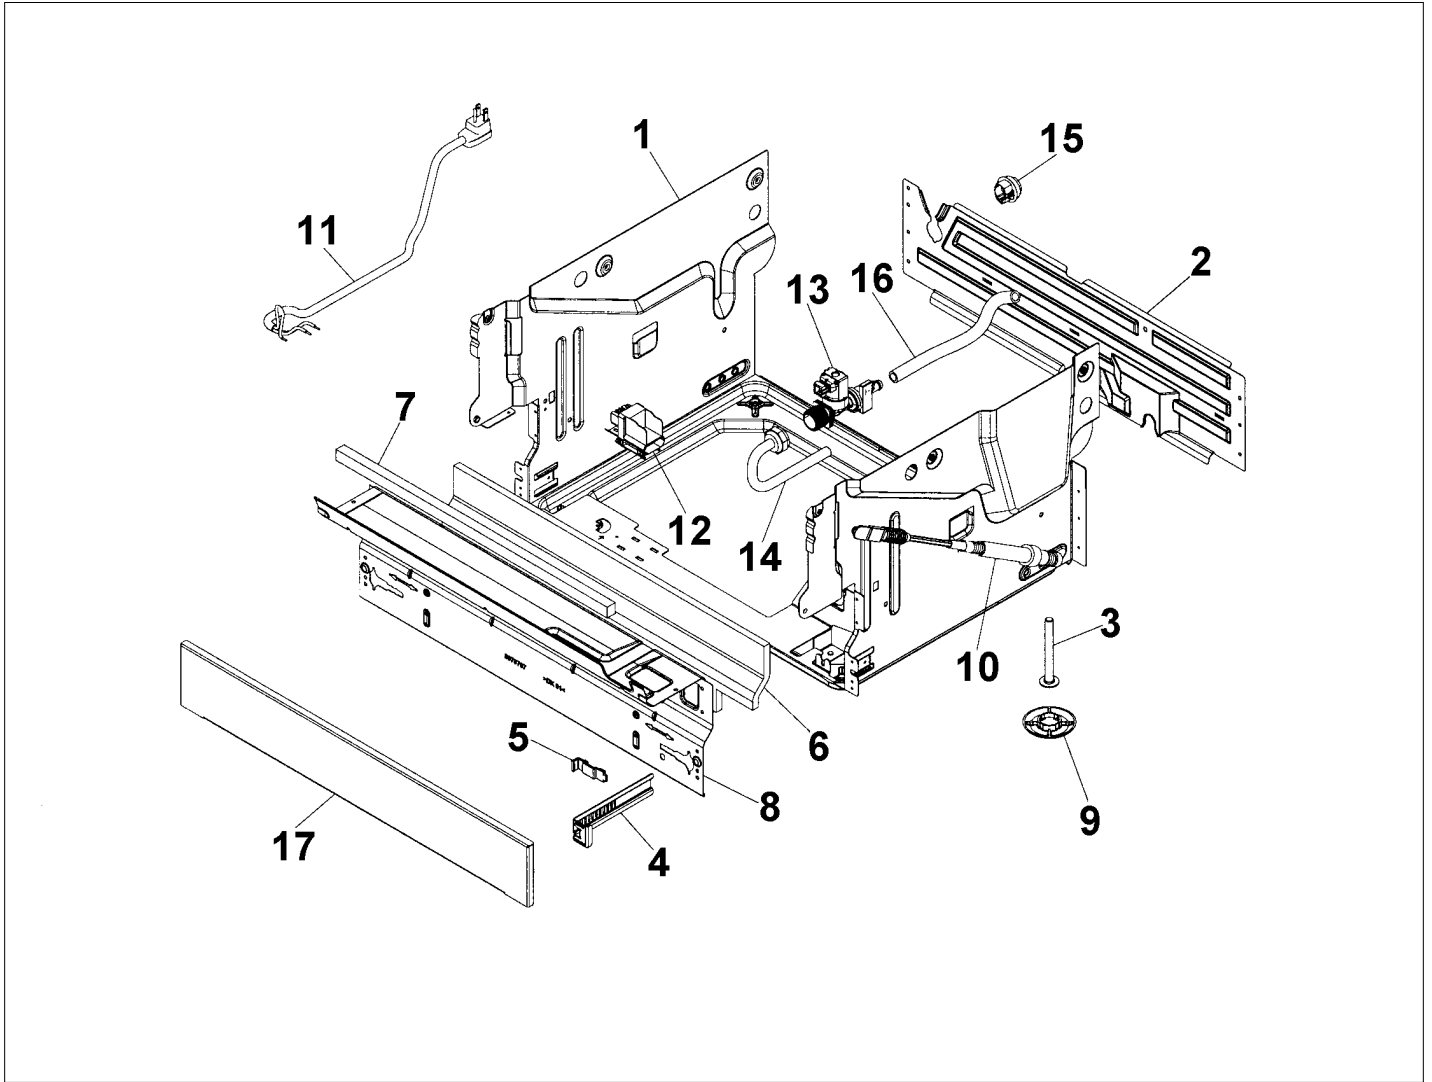

DFUD041

BASE AND RELATED PARTS	1
BASKETS AND RELATED PARTS	2
BOTTOM WELL AND RELATED PARTS	3
CONTROL PANEL AND RELATED PARTS	4
FUNCTIONAL PARTS	5
INNER DOOR PANEL	6
INSTALLATION HARDWARE	7
WASH SYSTEM	8
Appendix A:Pages Index	A
Appendix B:Parts Index	B

BASE AND RELATED PARTS

Item	Part No.	Name	Qty	Uom	NOTES
1	PD120063	OUTER BOTTOM (8074450)	1	EA	
NI	PD100110	SCREW, M4 X 8 A4 VAXED (8901104)	1	EA	
NI	PD100111	SCREW, O-RING (8901110)	1	EA	
2	PD120060	REAR PANEL (8073880)	1	EA	
NI	PD100119	SCREW, RTS (8902357)	1	EA	
3	PD130034	FOOT, M10 X 95 T30 (8074877)	1	EA	
4	PD120057	BRACKET, KICK PLATE (8073480)	1	EA	
5	PD110041	SPRING, KICK PLATE - GRAY (8073481-49)	1	EA	
6	PD120053	SOUND ABSORBANT GUARD PLATE (8058353)	1	EA	NO LONGER AVAILABLE
7	PD120062	SOUND ABSORBANT PROFILE (8074260)	1	EA	
8	PD120059	GUARD PLATE (8073707)	1	EA	
NI	PD100119	SCREW, RTS (8902357)	1	EA	
9	PD130027	SLIDE FOOT (8051957)	1	EA	
10	PD110040	DOOR SPRING (8071323-77)	1	EA	
11	PD160013	CORD SET (8073774)	1	EA	
12	PD140030	FILTER WITH SCREW SPLINT (8079045)	1	EA	
NI	PD100117	SCREW, MRT-TT (8902131)	1	EA	NO LONGER AVAILABLE
13	PD140036	INLET VALVE (8073825)	1	EA	
NI	PD100033	HOSE CLIP (8052189)	1	EA	
14	PD110029	SILL HOSE QUICK CONNECT-DISHWASHER	1	EA	
15	PD110030	GROMMET (8006948)	1	EA	NO LONGER AVAILABLE
16	PD110034	RUBBER HOSE (8074230)	1	EA	
NI	PD100033	HOSE CLIP (8052189)	1	EA	
NI	PD110039	RUBBER HOSE (33055088)	1	EA	
NI	PD100033	HOSE CLIP (8052189)	1	EA	
17	PD120072	LOWER KICK PLATE - BLACK 8073566-29	1	EA	

Item	Part No.	Name	Qty	Uom	NOTES
20	PD100032	LOCK RING-AIR BREAK (8057536)	1	EA	
21	PD100122	TRIM STRIP - LEFT (8074342- 95)	1	EA	
NI	PD100109	SCREW, A4-RTS (8900646)	1	EA	
22	PD100123	TRIM STRIP - RIGHT (8074343- 95)	1	EA	
NI	PD100109	SCREW, A4-RTS (8900646)	1	EA	