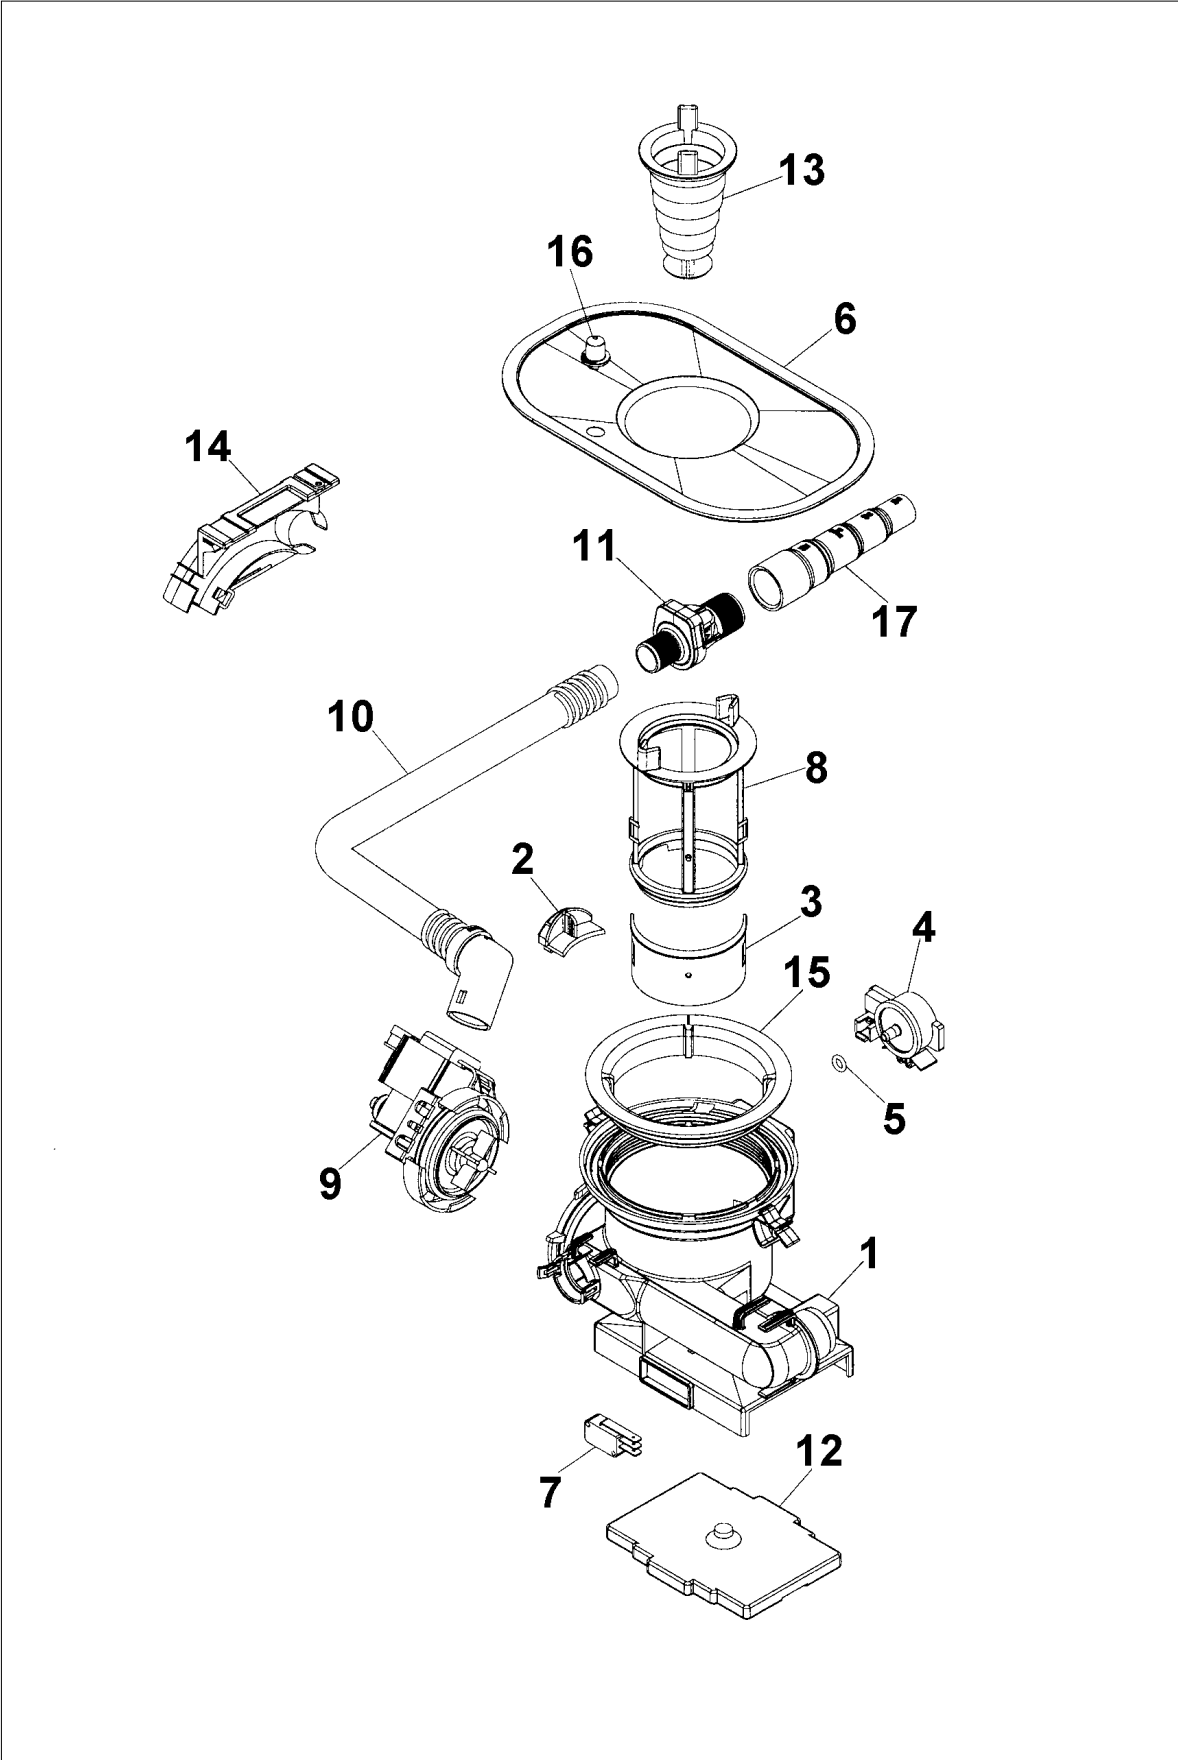

Item	Part No.	Name	Qty	Uom	NOTES
20	PD100032	LOCK RING-AIR BREAK (8057536)	1	EA	
21	PD100122	TRIM STRIP - LEFT (8074342- 95)	1	EA	
NI	PD100109	SCREW, A4-RTS (8900646)	1	EA	
22	PD100123	TRIM STRIP - RIGHT (8074343- 95)	1	EA	
NI	PD100109	SCREW, A4-RTS (8900646)	1	EA	

BOTTOM WELL AND RELATED PARTS

Item	Part No.	Name	Qty	Uom	NOTES
1	PD140039	BOTTOM WELL PRESSURE SENSOR (8073691-77)	1	EA	
NI	PD100098	O-RING (8073002)	1	EA	
2	PD330044	COVER PLATE, BOTTOM WELL	1	EA	Not available online / Call for pricing and availability
3	PD120054	COVER PLATE INLET (8058454)	1	EA	
4	PD160016	PRESSURE SENSOR (8073839)	1	EA	
<p>Comments for Part Num. PD160016</p> <p>gboltz@VikingRange.com on Jan 7, 2016 Order antifret to go with the pressure sensor, antifret part # 019313-000 bradleysapplianceservice@shaw.ca on Aug 19, 2016 ACCORDING TO VIKING PARTS, WHEN ORDERING 019313-000 ANTI-FRETTING LUBRICANT, THEY STATE THAT THIS IS NO LONGER AVAILABLE AND TO SOURCE THIS FROM A LOCAL AUTO PARTS STORE.</p>					
5	PD100107	O-RING (8074040)	1	EA	
6	PD150022	STRAINER (8074364)	1	EA	
NI	PD150021	STRAINER, UPPER PART (8074252)	1	EA	
7	PD140037	MICROSWITCH FLOAT (8073835)	1	EA	
8	PD150029	INSERT, STRAINER BASKET (8073396-77)	1	EA	NO LONGER AVAILABLE
9	PD140034	DRAIN PUMP (8078089)	1	EA	
NI	PD100080	O-RING (8002584)	1	EA	
10	PD110033	OUTLET HOSE	1	EA	
NI	PD100046	HOSE CLIP (8052239)	1	EA	
11	PD140029	NON-RETURN VALVE (8073403)	1	EA	
NI	PD100046	HOSE CLIP (8052239)	1	EA	
NI	PD100083	HOSE CLIP (8053642)	1	EA	
12	PD110036	FLOAT (8075110)	1	EA	
13	PD150013	BSKT STRNER RPL PD350022 8057972-77	1	EA	
14	PD150026	OUTER HOSE HOLDER (8072528-77)	1	EA	
NI	PD100046	HOSE CLIP (8052239)	1	EA	