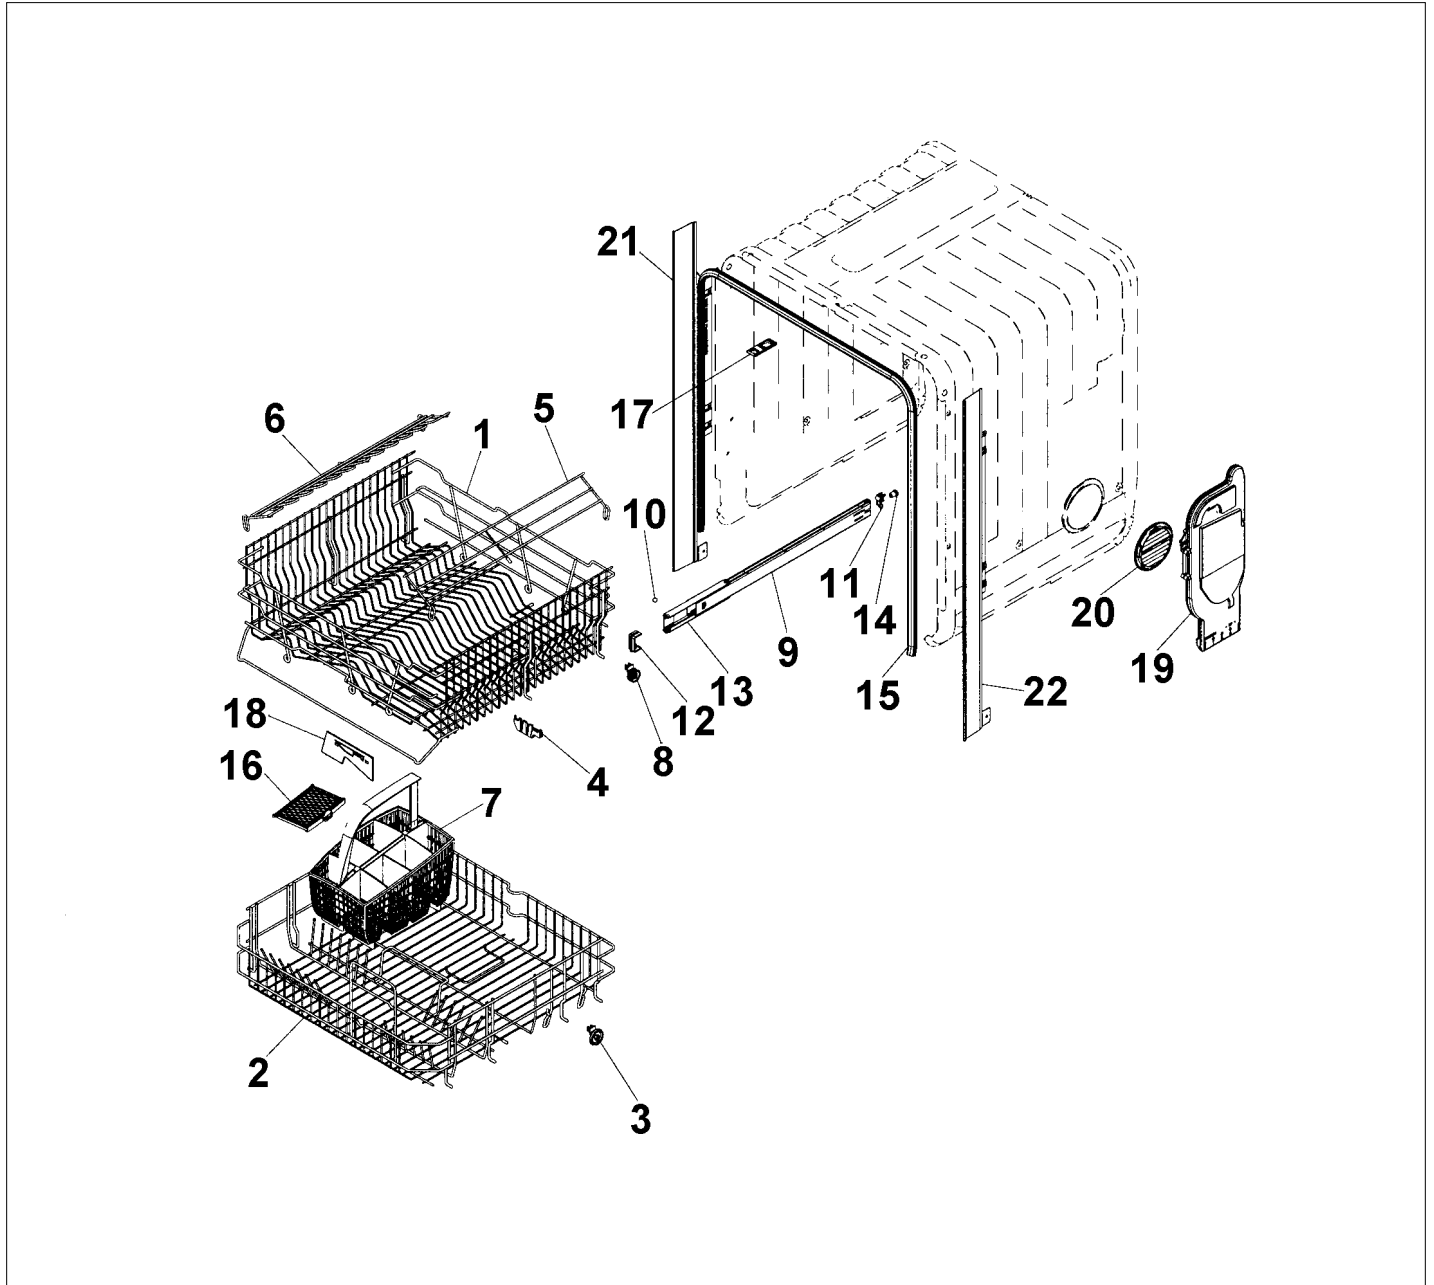

Item	Part No.	Name	Qty	Uom	NOTES
20	PD100032	LOCK RING-AIR BREAK (8057536)	1	EA	
21	PD100122	TRIM STRIP - LEFT (8074342- 95)	1	EA	
NI	PD100109	SCREW, A4-RTS (8900646)	1	EA	
22	PD100123	TRIM STRIP - RIGHT (8074343- 95)	1	EA	
NI	PD100109	SCREW, A4-RTS (8900646)	1	EA