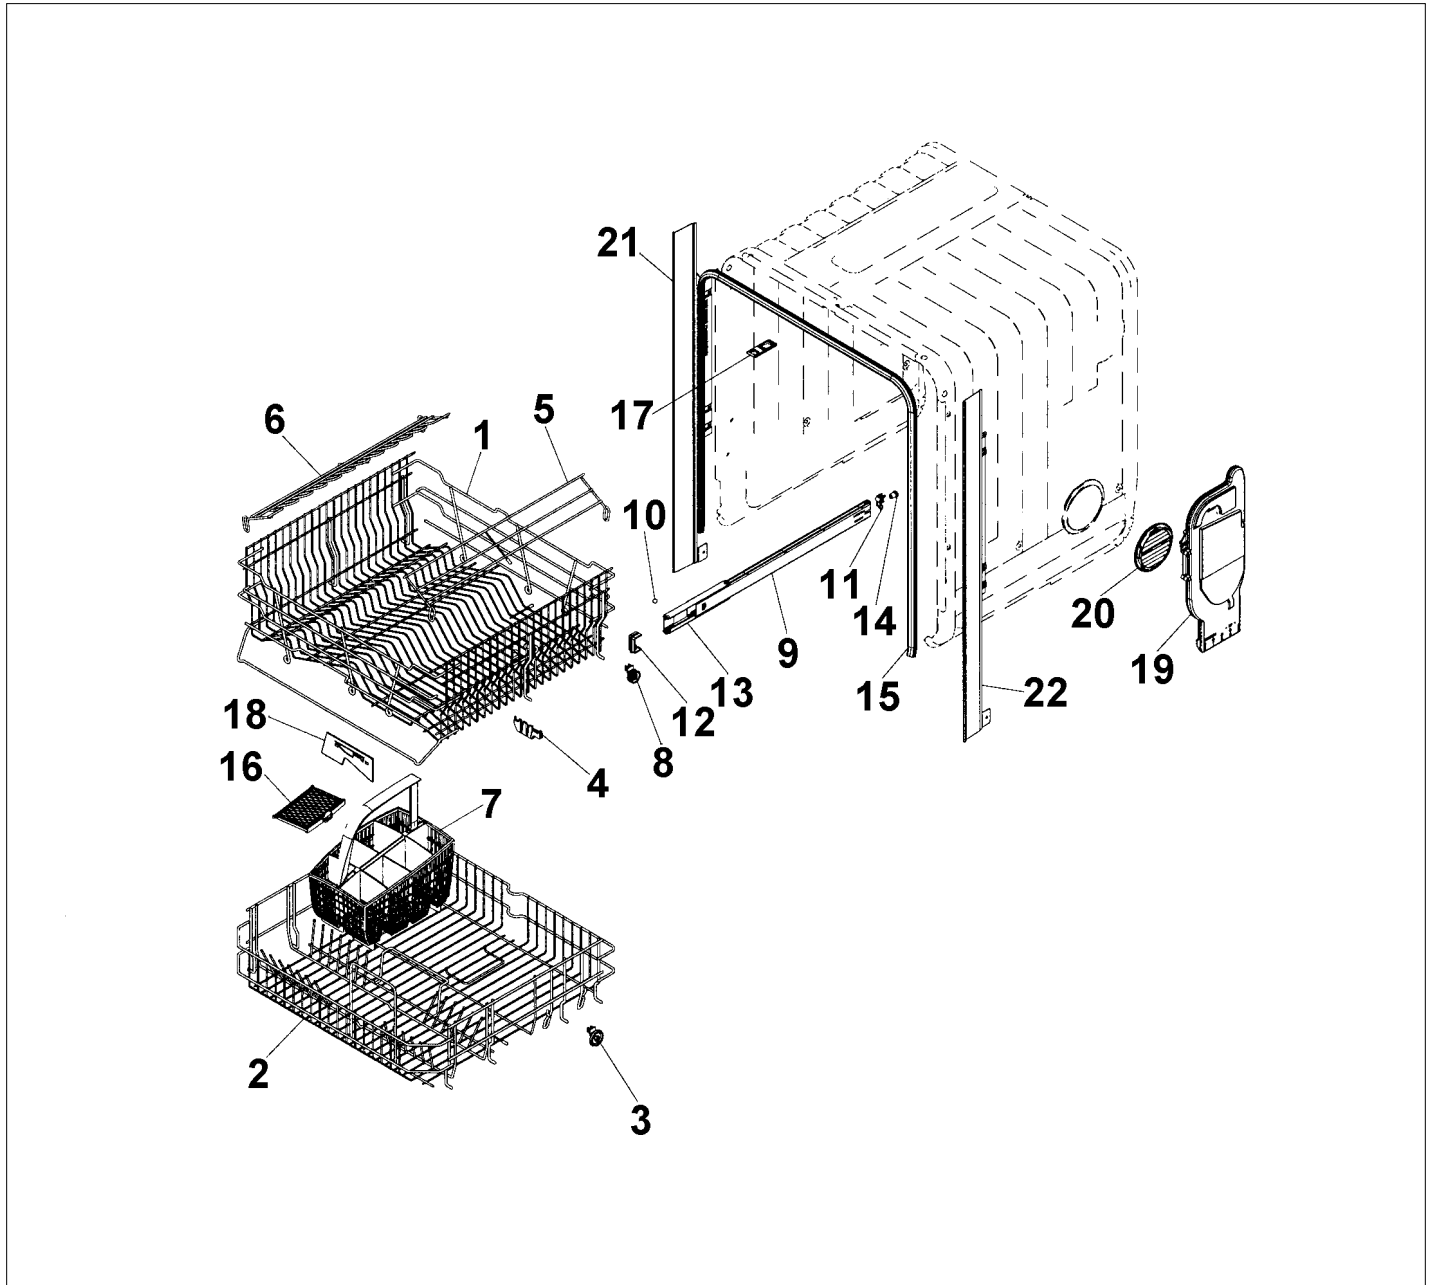

BASKETS AND RELATED PARTS

Item	Part No.	Name	Qty	Uom	NOTES
1	PD150030	UPPER BASKET (8801236-49)	1	EA	
2	PD150031	LOWER BASKET (8801391-49)	1	EA	
3	PS300001	LOWER RACK WHEEL (10mm) 807 8641 - 77	1	EA	
4	PD150024	HOLDER, CARVING KNIVES (8071214-77)	1	EA	NO LONGER AVAILABLE
5	PD150025	ADJUSTABLE CUP SHELF (8071336-49)	1	EA	NO LONGER AVAILABLE, Not available online / Call for pricing and availability
6	PD150018	CUP SHELF, WINE GLASSES (8071337)	1	EA	
7	PD150032	CUTLERY BASKET, INC. DOOR (NO HANDLE)	1	EA	
8	PD150008	BASKET WHL REP PD350026 8058498-77	1	EA	
9	PD110005	GUIDE RAIL 8801350	1	EA	
10	PD110004	BALL 8057977/722B4430 (8 PER BAG) (8801349-77)	1	EA	
11	PD110001	BALL CATCH 8057978-77	1	EA	
12	PD120002	BASKET STOP REP PD350023 8057979-77	1	EA	
13	010886-000	GUIDE RAIL - BALL ASSY (2 RAILS AND 8 BALLS)	1	EA	
14	PD110031	RUBBER BUFFER (8071247)	1	EA	NO LONGER AVAILABLE
15	PD100085	DOOR STRIP (8057489)	1	EA	
NI	PD120056	EDGE GUARD (8071257)	1	EA	NO LONGER AVAILABLE
16	PD150027	DOOR CUTLERY BASKET (8072986-77)	1	EA	
17	PD100093	LOCK HITCH INTEGR. (8070649)	1	EA	
NI	PD100092	LOCK WASHER INTEGR. (8070648)	1	EA	
NI	PD100110	SCREW, M4 X 8 A4 VAXED (8901104)	1	EA	
18	PD150023	KNIFE STOP PLATE - GRAY (8057506-77)	1	EA	
19	PD130014	AIR BREAK - W/O-RING (8801234)	1	EA	
NI	PD100033	HOSE CLIP (8052189)	1	EA