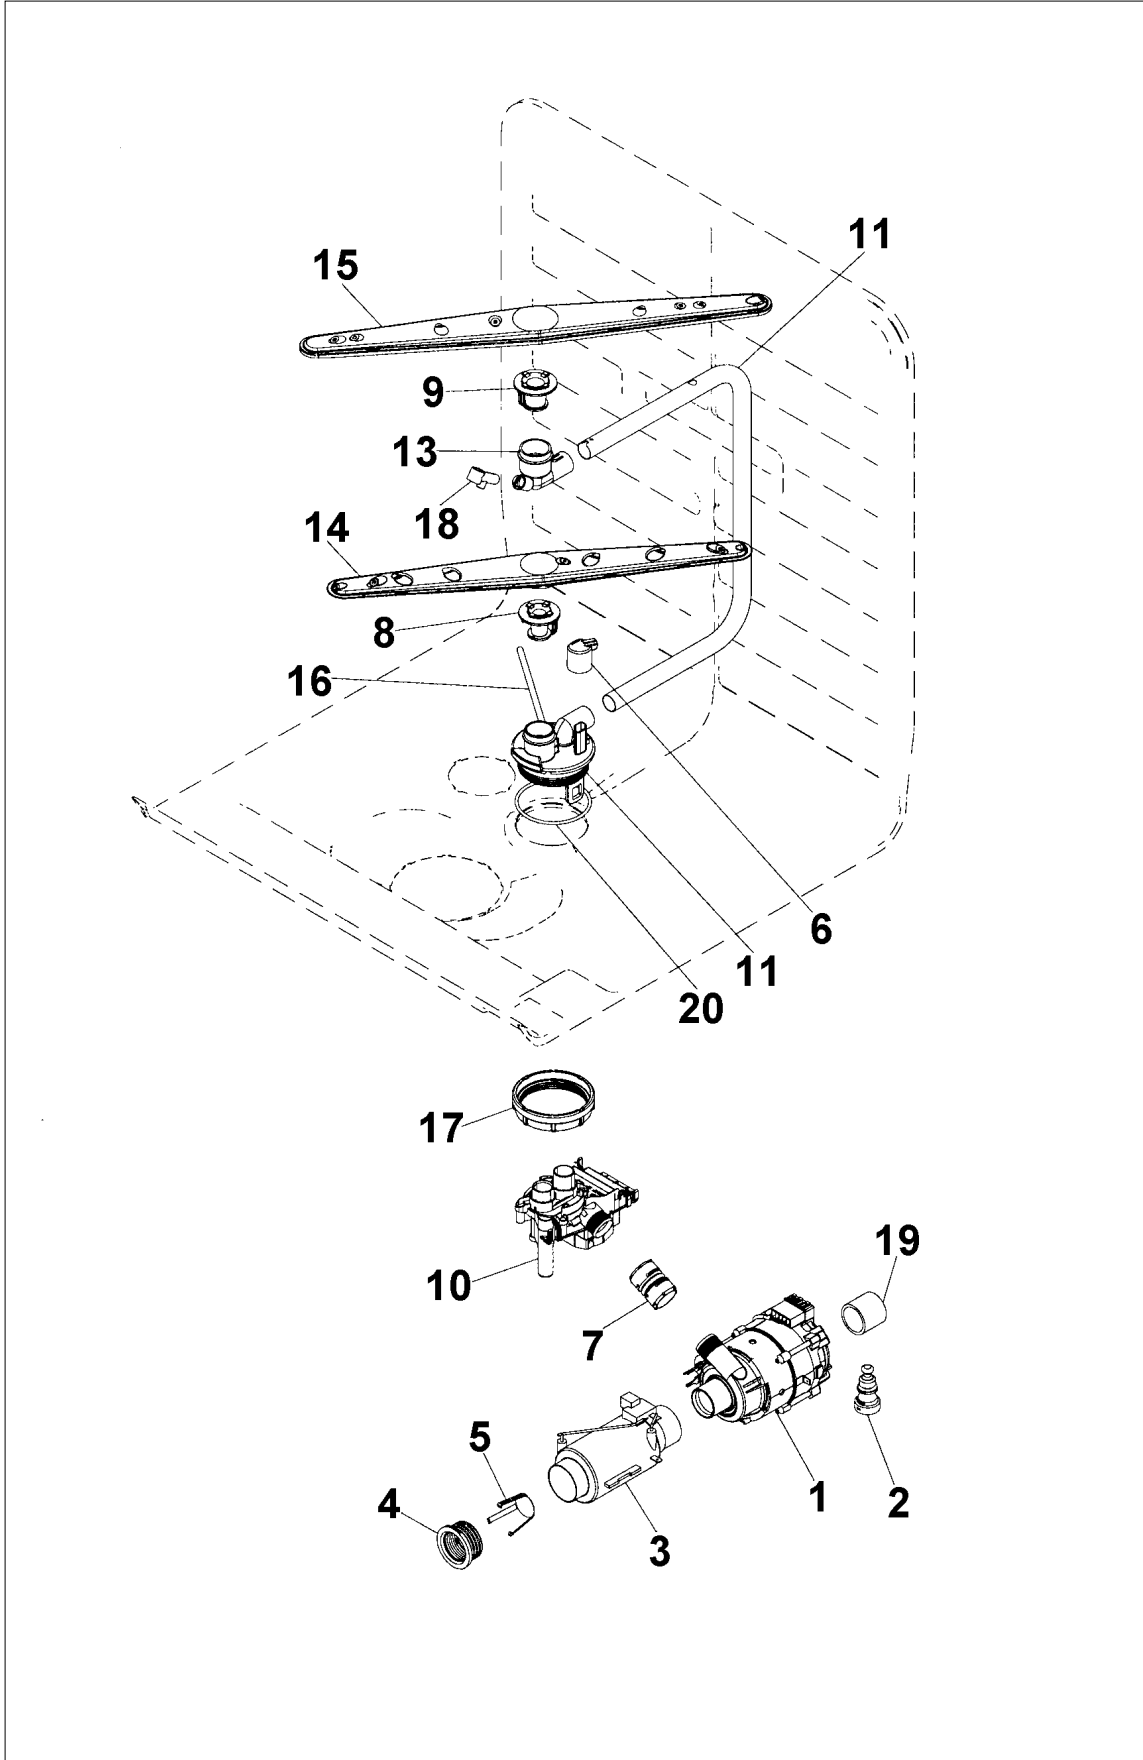

WASH SYSTEM

Item	Part No.	Name	Qty	Uom	NOTES
1	PD140033	CIRCULATION PUMP (8078471)	1	EA	
2	PD110037	RUBBER DAMPER (8075130)	1	EA	
3	PD160014	HEATING ELEMENT (8073785)	1	EA	
4	PD160012	TRANSMUTATION ELEMENT (8073702)	1	EA	
5	PD140038	HEATER INSERT (8075070)	1	EA	
6	PD150028	DRAINAGE CUP - GRAY (8073385-77)	1	EA	
7	PD110032	HOSE, CIRCULATION PUMP (8072888)	1	EA	
NI	PD100084	HOSE CLIP (8056491)	1	EA	
8	PD130037	SPRAY ARM BEARING (8072728-77)	1	EA	
9	PD120071	UPPER SPRAY ARM BEARING (8801268)	1	EA	
10	PD140035	WATER DIV. VALVE (8801389)	1	EA	
NI	PD100099	O-RING (8073003)	1	EA	
11	PD130026	SPRAY PIPE (8073387)	1	EA	
12	PD130035	SPRAY TOWER SPRAY NOZZLE (8071606-L-77)	1	EA	
13	PD130038	UPPER SPRAY TOWER SPRAY NOZZLE (8072730-L-77)	1	EA	
14	PD130028	LOWER SPRAY ARM - COMPLETE (8072891)	1	EA	
15	PD130029	UPPER SPRAY ARM - COMPLETE (8072894)	1	EA	
16	PD130030	POT RINSE TUBE (8073381)	1	EA	
NI	PD100114	SCREW, PT (8902085)	1	EA	
17	PD100094	LOCK RING, SPRAY PIPE BEARING (8071607)	1	EA	
18	PD130036	SPRAY NOZZLE (8072543-77)	1	EA	
19	PD110038	HOSE	1	EA	NO LONGER AVAILABLE, Not available online / Call for pricing and availability
NI	PD100033	HOSE CLIP (8052189)	1	EA	
20	PD100112	O-RING (8901765)	1	EA