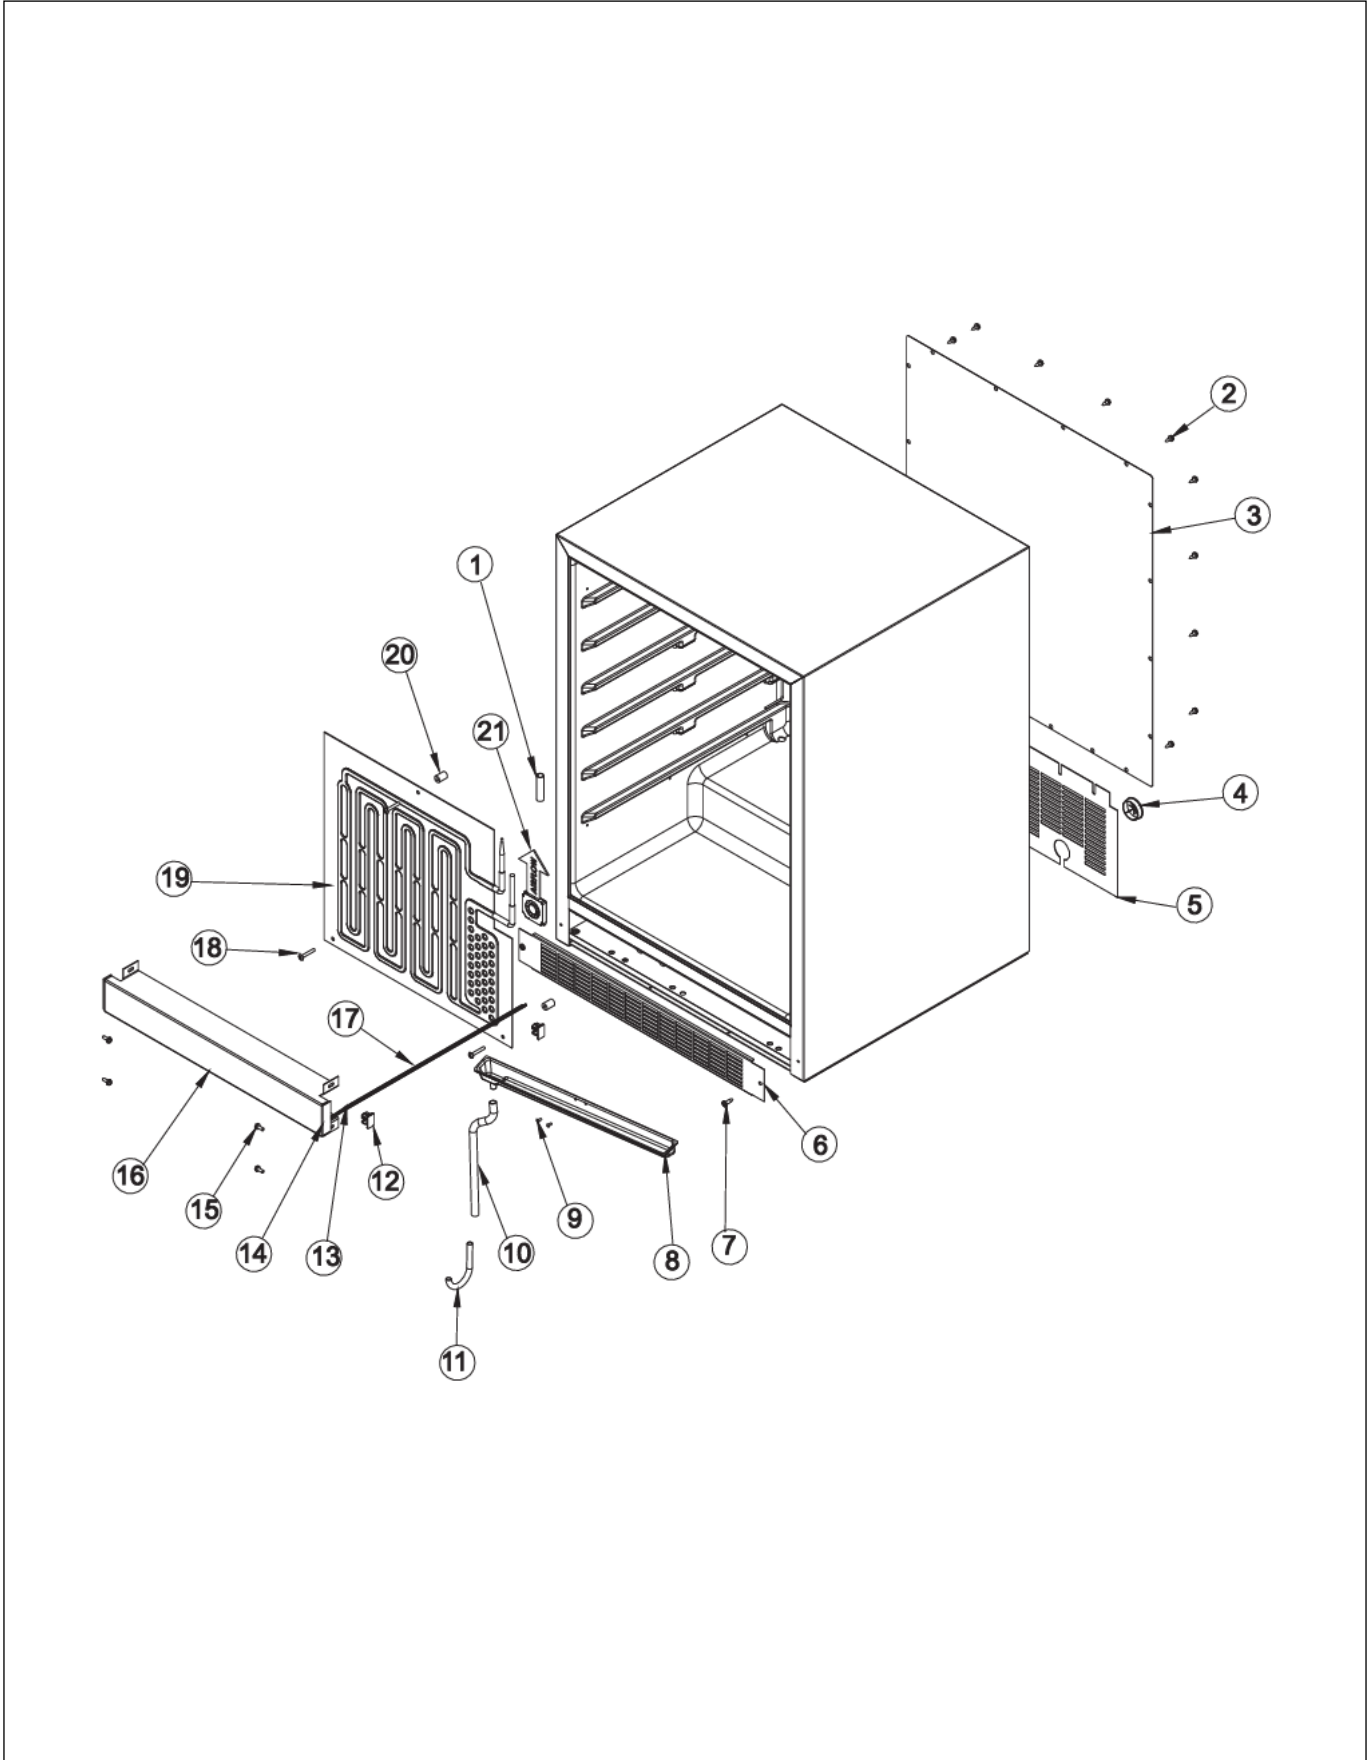

DFRD144D

CABINET AREA	1
CONTROL AREA	2
FOL DRAWER	3
INTERIOR PANEL	4
LOWER UNIT AREA	5
WIRING	6
Appendix A:Pages Index	A
Appendix B:Parts Index	B

CABINET AREA

Item	Part No.	Name	Qty	Uom	NOTES
1	009754-000	CAP - WH	2	EA	Not available online / Call for pricing and availability
2	009924-000	WASHER HD SCREW - ZN	17	EA	
3	009926-000	BACK PANEL SERV ASM	1	EA	Not available online / Call for pricing and availability
4	009487-000	BUSHING	1	EA	
5	010073-000	SUBS TO 009488-000 - BACK SHROUD - GS	1	EA	
6	PS100115	LOUVERED GRILLE SERV ASM - BK	1	EA	
7	009489-000	#12 X 3/4 TYPE AB PHILLIPS SCREW, BLACK	2	EA	
8	009747-000	EVAPORATOR FAN	1	EA	
9	PW200019	POP RIVET	2	EA	Not available online / Call for pricing and availability
10	PW240035	DRAIN TUBE 41005383	1	EA	
11	PS100077	J TRAP 142 WC	1	EA	
12	007640-000	PLASTIC WIRE CLIP	8	EA	Not available online / Call for pricing and availability
13	009751-000	CROSS PIECE HEATER	1	EA	Not available online / Call for pricing and availability
14	009752-000	CROSS PIECE SEAL - BK	2	EA	Not available online / Call for pricing and availability
15	010074-000	SCREW - BK	4	EA	Not available online / Call for pricing and availability
16	010075-000	CROSS PIECE ASM - BK	1	EA	Not available online / Call for pricing and availability
17	009750-000	CROSS PIECE LIGHT HARNESS	1	EA	Not available online / Call for pricing and availability

CONTROL AREA

Item	Part No.	Name	Qty	Uom	NOTES
1	009840-000	LONG SWITCH HARNESS	1	EA	
2	009855-000	SHORT SWITCH HARNESS	1	EA	
3	009853-000	SCREW - SS	2	EA	Not available online / Call for pricing and availability
4	009486-000	#10 EXTERNAL TOOTH STAR WASHER, SS	2	EA	Not available online / Call for pricing and availability
5	009484-000	DISPLAY TEMPERATURE THERMISTOR	1	EA	
6	009483-000	EVAPORATOR TEMPERATURE THERMISTOR	1	EA	
7	PS100108	LED LIGHT HARNESS	1	EA	
8	PS100110	LED LIGHTS	1	EA	
9	009611-000	DISPLAY ASSEMBLY	1	EA	