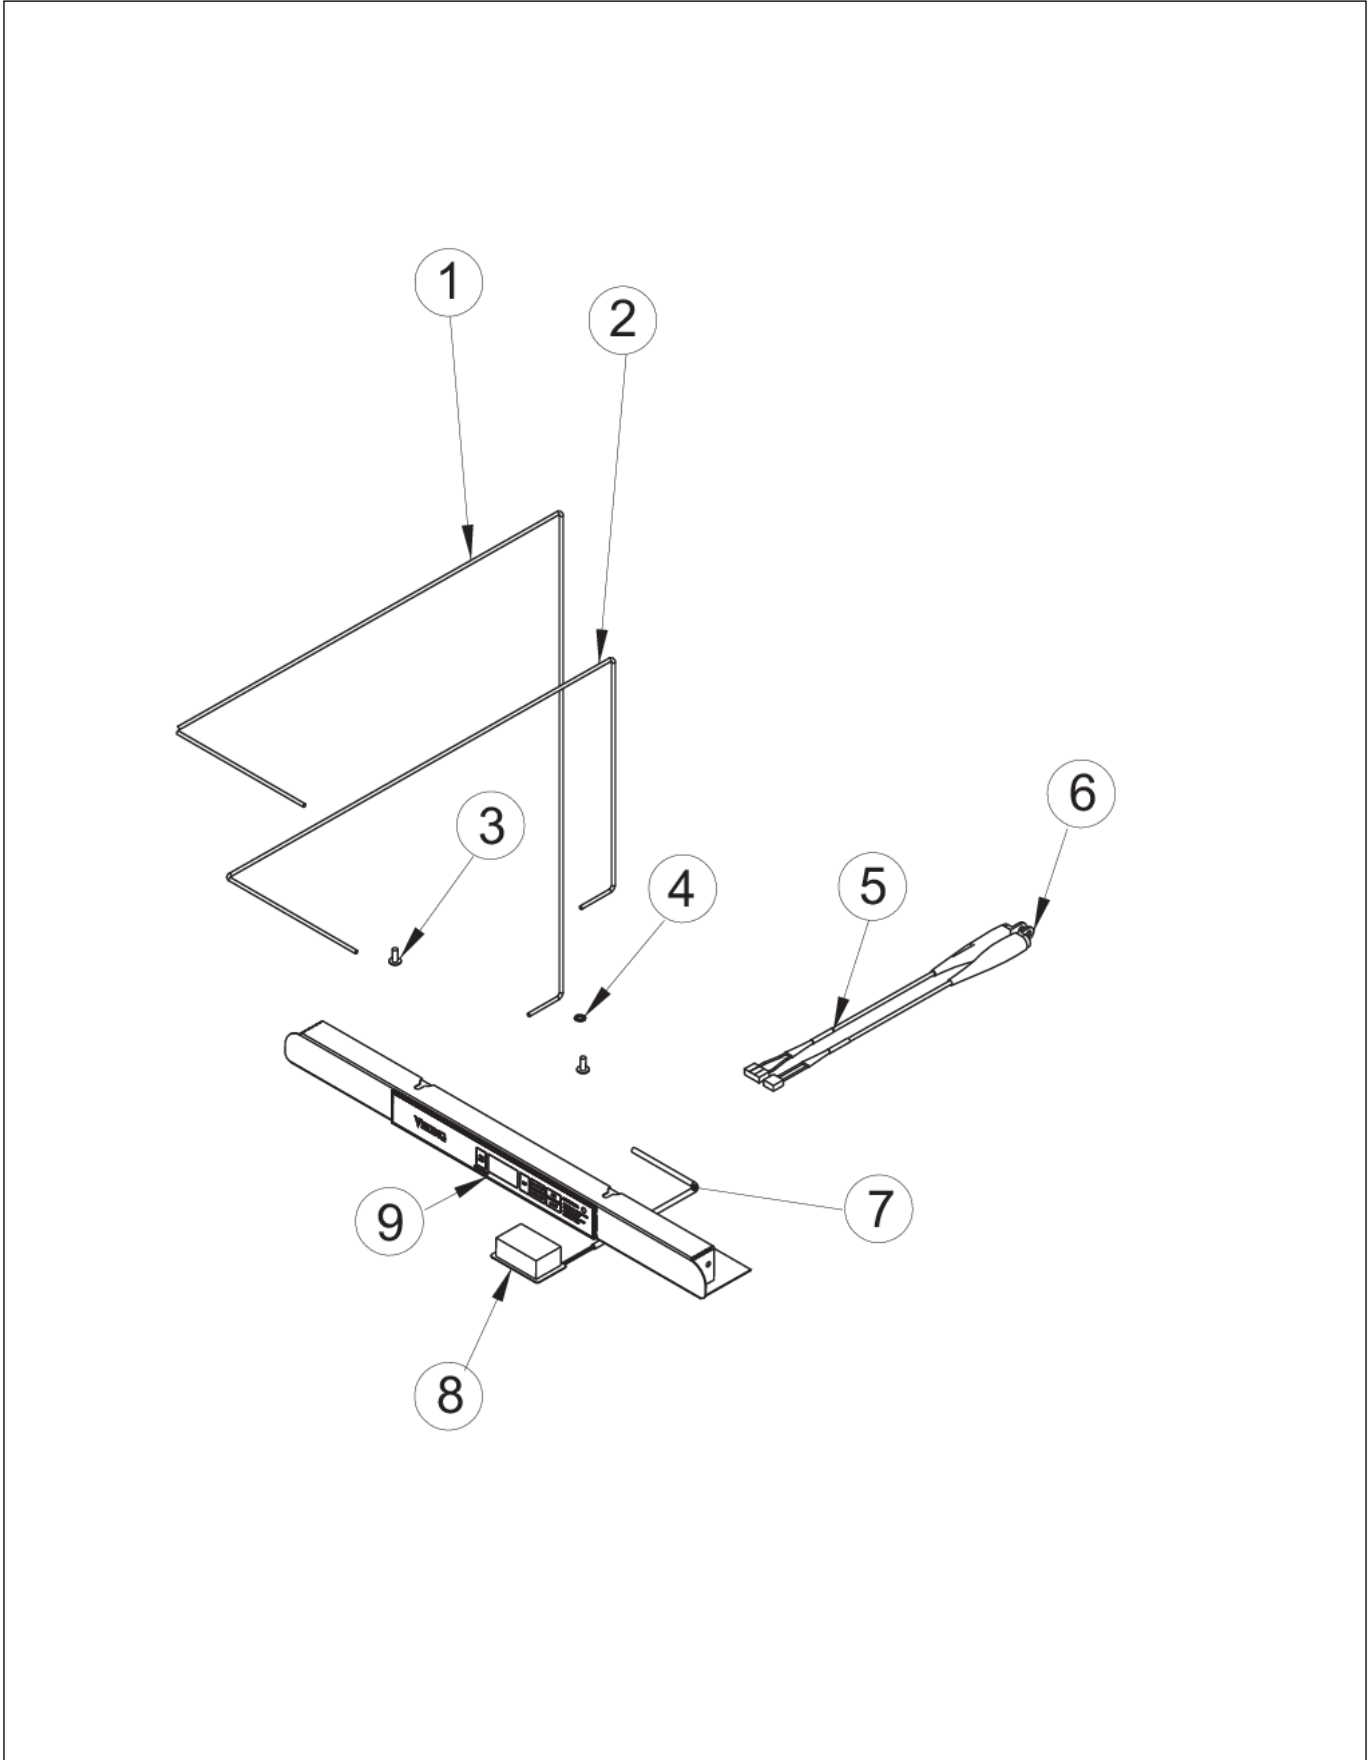

DFRD144D

CABINET AREA	1
CONTROL AREA	2
FOL DRAWER	3
INTERIOR PANEL	4
LOWER UNIT AREA	5
WIRING	6
Appendix A:Pages Index	A
Appendix B:Parts Index	B

CABINET AREA

Item	Part No.	Name	Qty	Uom	NOTES
1	009754-000	CAP - WH	2	EA	Not available online / Call for pricing and availability
2	009924-000	WASHER HD SCREW - ZN	17	EA	
3	009926-000	BACK PANEL SERV ASM	1	EA	Not available online / Call for pricing and availability
4	009487-000	BUSHING	1	EA	
5	010073-000	SUBS TO 009488-000 - BACK SHROUD - GS	1	EA	
6	PS100115	LOUVERED GRILLE SERV ASM - BK	1	EA	
7	009489-000	#12 X 3/4 TYPE AB PHILLIPS SCREW, BLACK	2	EA	
8	009747-000	EVAPORATOR FAN	1	EA	
9	PW200019	POP RIVET	2	EA	Not available online / Call for pricing and availability
10	PW240035	DRAIN TUBE 41005383	1	EA	
11	PS100077	J TRAP 142 WC	1	EA	
12	007640-000	PLASTIC WIRE CLIP	8	EA	Not available online / Call for pricing and availability
13	009751-000	CROSS PIECE HEATER	1	EA	Not available online / Call for pricing and availability
14	009752-000	CROSS PIECE SEAL - BK	2	EA	Not available online / Call for pricing and availability
15	010074-000	SCREW - BK	4	EA	Not available online / Call for pricing and availability
16	010075-000	CROSS PIECE ASM - BK	1	EA	Not available online / Call for pricing and availability
17	009750-000	CROSS PIECE LIGHT HARNESS	1	EA	Not available online / Call for pricing and availability

CONTROL AREA

Item	Part No.	Name	Qty	Uom	NOTES
1	009840-000	LONG SWITCH HARNESS	1	EA	
2	009855-000	SHORT SWITCH HARNESS	1	EA	
3	009853-000	SCREW - SS	2	EA	Not available online / Call for pricing and availability
4	009486-000	#10 EXTERNAL TOOTH STAR WASHER, SS	2	EA	Not available online / Call for pricing and availability
5	009484-000	DISPLAY TEMPERATURE THERMISTOR	1	EA	
6	009483-000	EVAPORATOR TEMPERATURE THERMISTOR	1	EA	
7	PS100108	LED LIGHT HARNESS	1	EA	
8	PS100110	LED LIGHTS	1	EA	
9	009611-000	DISPLAY ASSEMBLY	1	EA	