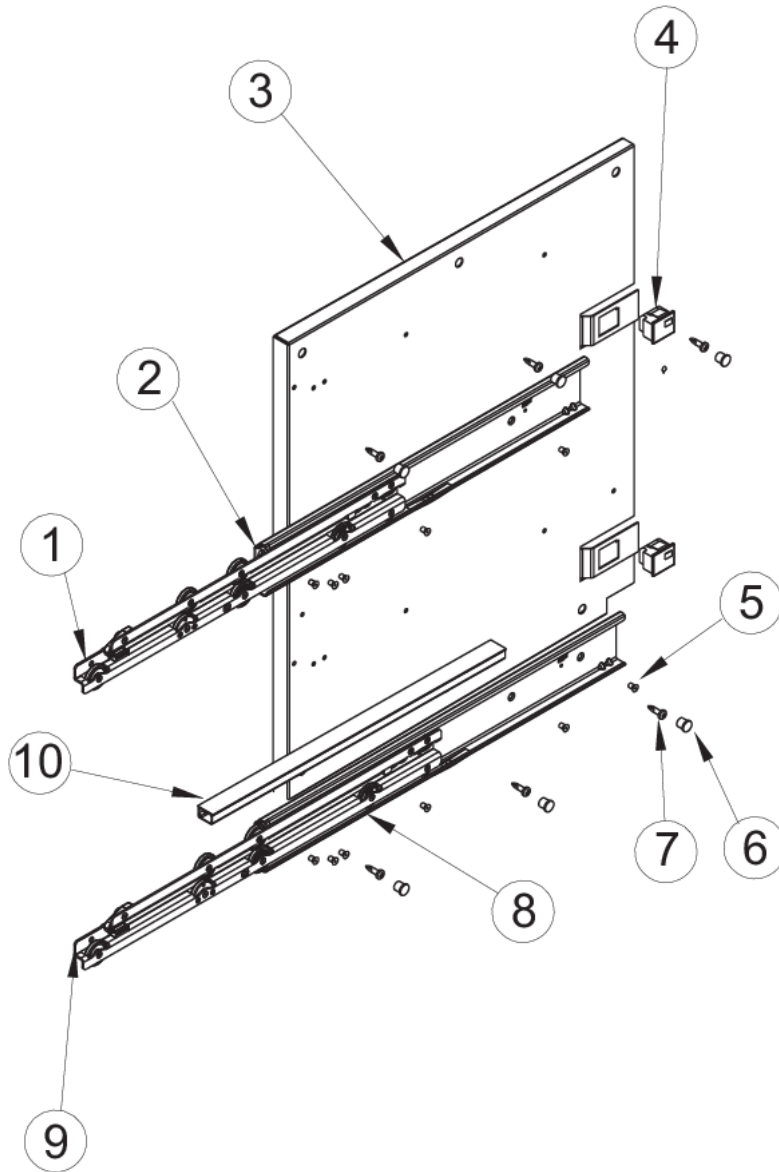

CONTROL AREA

Item	Part No.	Name	Qty	Uom	NOTES
1	009840-000	LONG SWITCH HARNESS	1	EA	
2	009855-000	SHORT SWITCH HARNESS	1	EA	
3	009853-000	SCREW - SS	2	EA	Not available online / Call for pricing and availability
4	009486-000	#10 EXTERNAL TOOTH STAR WASHER, SS	2	EA	Not available online / Call for pricing and availability
5	009484-000	DISPLAY TEMPERATURE THERMISTOR	1	EA	
6	009483-000	EVAPORATOR TEMPERATURE THERMISTOR	1	EA	
7	PS100108	LED LIGHT HARNESS	1	EA	
8	PS100110	LED LIGHTS	1	EA	
9	009611-000	DISPLAY ASSEMBLY	1	EA	

FOL DRAWER

Item	Part No.	Name	Qty	Uom	NOTES
1	022895-000	COMPLETE DRAWER FRONT, INCLUDES HANDLE AND GASKET	2	EA	
2	PS100095	DOOR GASKER - BK	2	EA	
3	009636-000	WASHER - SS	18	EA	Not available online / Call for pricing and availability
4	009635-000	SCREW - SS	18	EA	Not available online / Call for pricing and availability
5	PS100100	TOP DRAWER - SS	1	EA	NO LONGER AVAILABLE, Not available online / Call for pricing and availability
6	PS100101	BOTTOM DRAWER - SS	1	EA	

INTERIOR PANEL

Item	Part No.	Name	Qty	Uom	NOTES
1	022851-000	DRAWER SLIDE WL, 450MM (SHOWN)	1	EA	
2	010090-000	TOP DRAWER GUIDE SERV ASM - LH/RH	1	EA	
3	009634-000	LH LINER SHIELD - WH	1	EA	Not available online / Call for pricing and availability
4	PS100107	LIGHT SWITCH - WH	2	EA	Not available online / Call for pricing and availability
5	009897-000	POP RIVET	12	EA	Not available online / Call for pricing and availability
6	009846-000	HOLE PLUG - WH	12	EA	Not available online / Call for pricing and availability
7	009848-000	WALL CORNER PAD	12	EA	
8	010089-000	BTM DRAWER GUIDE SERV ASM - LH/RH	1	EA	Not available online / Call for pricing and availability
9	PS100104	BOTTOM SLIDE - LEFT REF. DRAWER	1	EA	
10	009894-000	WIRE CONDUIT	2	EA	
NI	009637-000	RH LINER SHIELD - WH	1	EA	Not available online / Call for pricing and availability
NI	PS100103	TOP SLIDE - RIGHT REF. DRAWER	1	EA	
NI	010092-000	BTM SLIDE - RIGHT REF. DRAWER	1	EA	Not available online / Call for pricing and availability