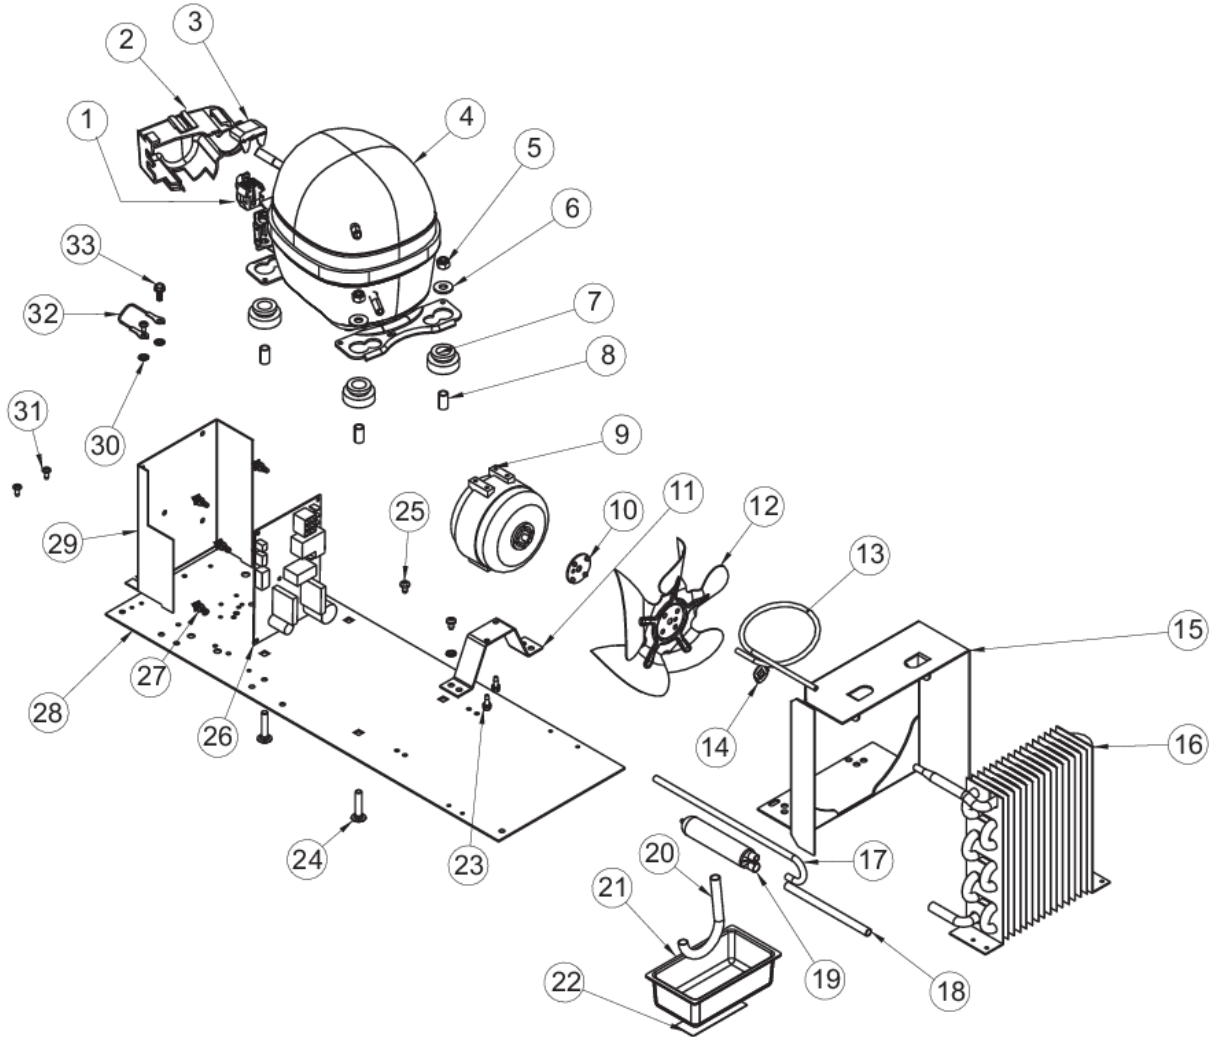

INTERIOR PANEL

Item	Part No.	Name	Qty	Uom	NOTES
1	022851-000	DRAWER SLIDE WL, 450MM (SHOWN)	1	EA	
2	010090-000	TOP DRAWER GUIDE SERV ASM - LH/RH	1	EA	
3	009634-000	LH LINER SHIELD - WH	1	EA	Not available online / Call for pricing and availability
4	PS100107	LIGHT SWITCH - WH	2	EA	Not available online / Call for pricing and availability
5	009897-000	POP RIVET	12	EA	Not available online / Call for pricing and availability
6	009846-000	HOLE PLUG - WH	12	EA	Not available online / Call for pricing and availability
7	009848-000	WALL CORNER PAD	12	EA	
8	010089-000	BTM DRAWER GUIDE SERV ASM - LH/RH	1	EA	Not available online / Call for pricing and availability
9	PS100104	BOTTOM SLIDE - LEFT REF. DRAWER	1	EA	
10	009894-000	WIRE CONDUIT	2	EA	
NI	009637-000	RH LINER SHIELD - WH	1	EA	Not available online / Call for pricing and availability
NI	PS100103	TOP SLIDE - RIGHT REF. DRAWER	1	EA	
NI	010092-000	BTM SLIDE - RIGHT REF. DRAWER	1	EA	Not available online / Call for pricing and availability

Item	Part No.	Name	Qty	Uom	NOTES
23	009509-000	#8-36 SCREW	2	EA	Not available online / Call for pricing and availability
24	007633-000	CARRIAGE BOLT - 8205114	4	EA	
25	PW200021	SCREW	4	EA	
26	009511-000	ELECTRONIC CONTROL BOARD AND BRACKET ASM	1	EA	
27	009513-000	STANDOFF	5	EA	
28	PW210011	BASEPLATE (VUWC140)	1	EA	
29	009514-000	CONTROL BOARD MOUNTING BRACKET	1	EA	
30	007641-000	#10 EXTERNAL TOOTH LOCKWASHER	1	EA	
31	PW200029	SCREW	3	EA	NO LONGER AVAILABLE
32	PW300137	Ground Wire	1	EA	Not available online / Call for pricing and availability
33	009515-000	#10-32 x 1/2 HEX WASHER HEAD SCREW	1	EA	