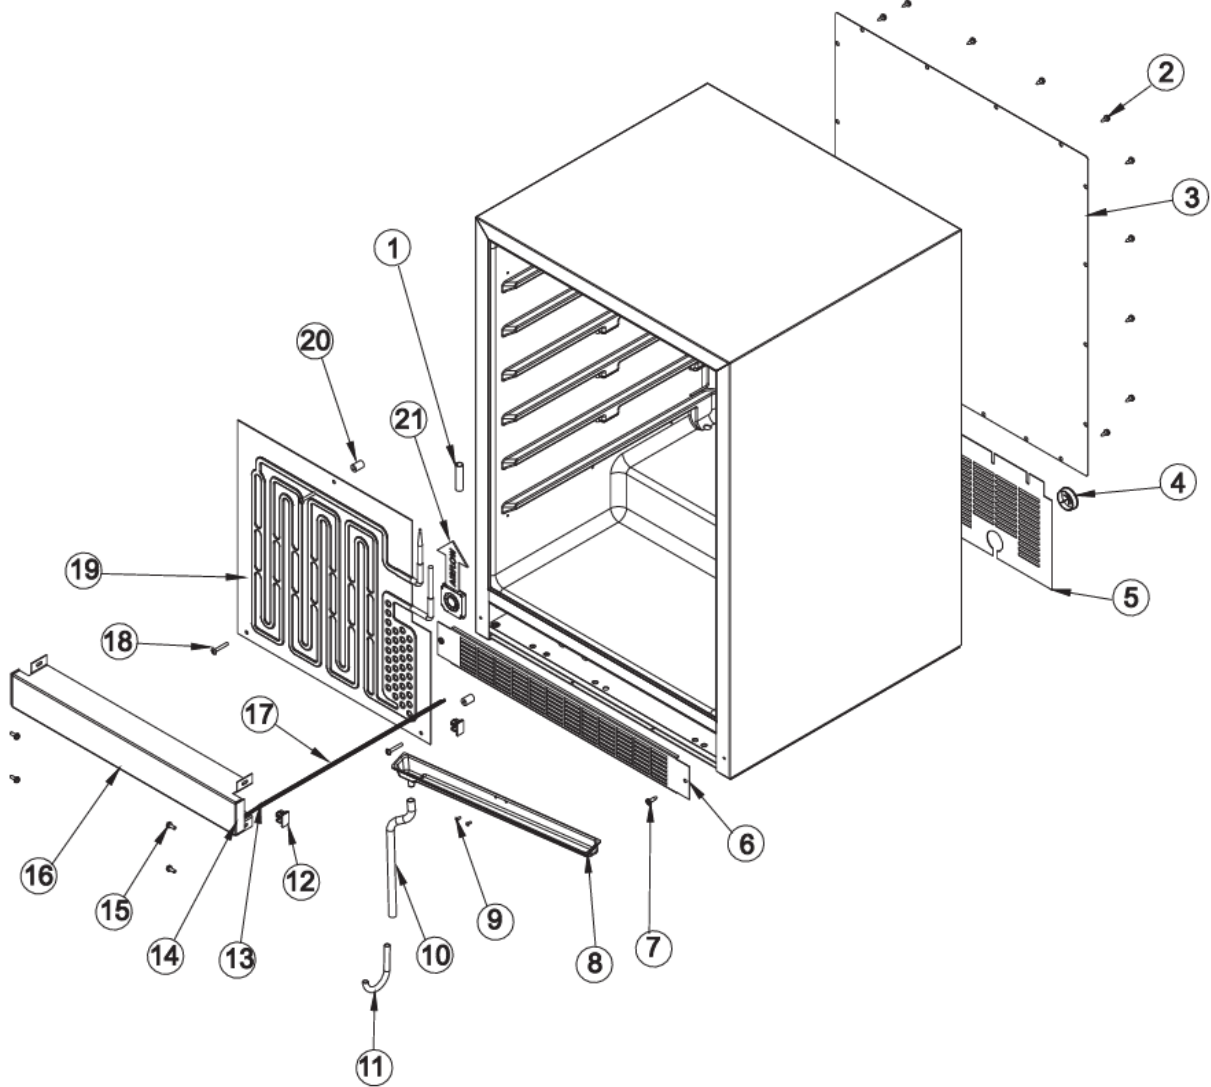

DFRD144D

CABINET AREA	1
CONTROL AREA	2
FOL DRAWER	3
INTERIOR PANEL	4
LOWER UNIT AREA	5
WIRING	6
Appendix A:Pages Index	A
Appendix B:Parts Index	B

CABINET AREA

Item	Part No.	Name	Qty	Uom	NOTES
1	009754-000	CAP - WH	2	EA	Not available online / Call for pricing and availability
2	009924-000	WASHER HD SCREW - ZN	17	EA	
3	009926-000	BACK PANEL SERV ASM	1	EA	Not available online / Call for pricing and availability
4	009487-000	BUSHING	1	EA	
5	010073-000	SUBS TO 009488-000 - BACK SHROUD - GS	1	EA	
6	PS100115	LOUVERED GRILLE SERV ASM - BK	1	EA	
7	009489-000	#12 X 3/4 TYPE AB PHILLIPS SCREW, BLACK	2	EA	
8	009747-000	EVAPORATOR FAN	1	EA	
9	PW200019	POP RIVET	2	EA	Not available online / Call for pricing and availability
10	PW240035	DRAIN TUBE 41005383	1	EA	
11	PS100077	J TRAP 142 WC	1	EA	
12	007640-000	PLASTIC WIRE CLIP	8	EA	Not available online / Call for pricing and availability
13	009751-000	CROSS PIECE HEATER	1	EA	Not available online / Call for pricing and availability
14	009752-000	CROSS PIECE SEAL - BK	2	EA	Not available online / Call for pricing and availability
15	010074-000	SCREW - BK	4	EA	Not available online / Call for pricing and availability
16	010075-000	CROSS PIECE ASM - BK	1	EA	Not available online / Call for pricing and availability
17	009750-000	CROSS PIECE LIGHT HARNESS	1	EA	Not available online / Call for pricing and availability

CONTROL AREA

Item	Part No.	Name	Qty	Uom	NOTES
1	009840-000	LONG SWITCH HARNESS	1	EA	
2	009855-000	SHORT SWITCH HARNESS	1	EA	
3	009853-000	SCREW - SS	2	EA	Not available online / Call for pricing and availability
4	009486-000	#10 EXTERNAL TOOTH STAR WASHER, SS	2	EA	Not available online / Call for pricing and availability
5	009484-000	DISPLAY TEMPERATURE THERMISTOR	1	EA	
6	009483-000	EVAPORATOR TEMPERATURE THERMISTOR	1	EA	
7	PS100108	LED LIGHT HARNESS	1	EA	
8	PS100110	LED LIGHTS	1	EA	
9	009611-000	DISPLAY ASSEMBLY	1	EA	