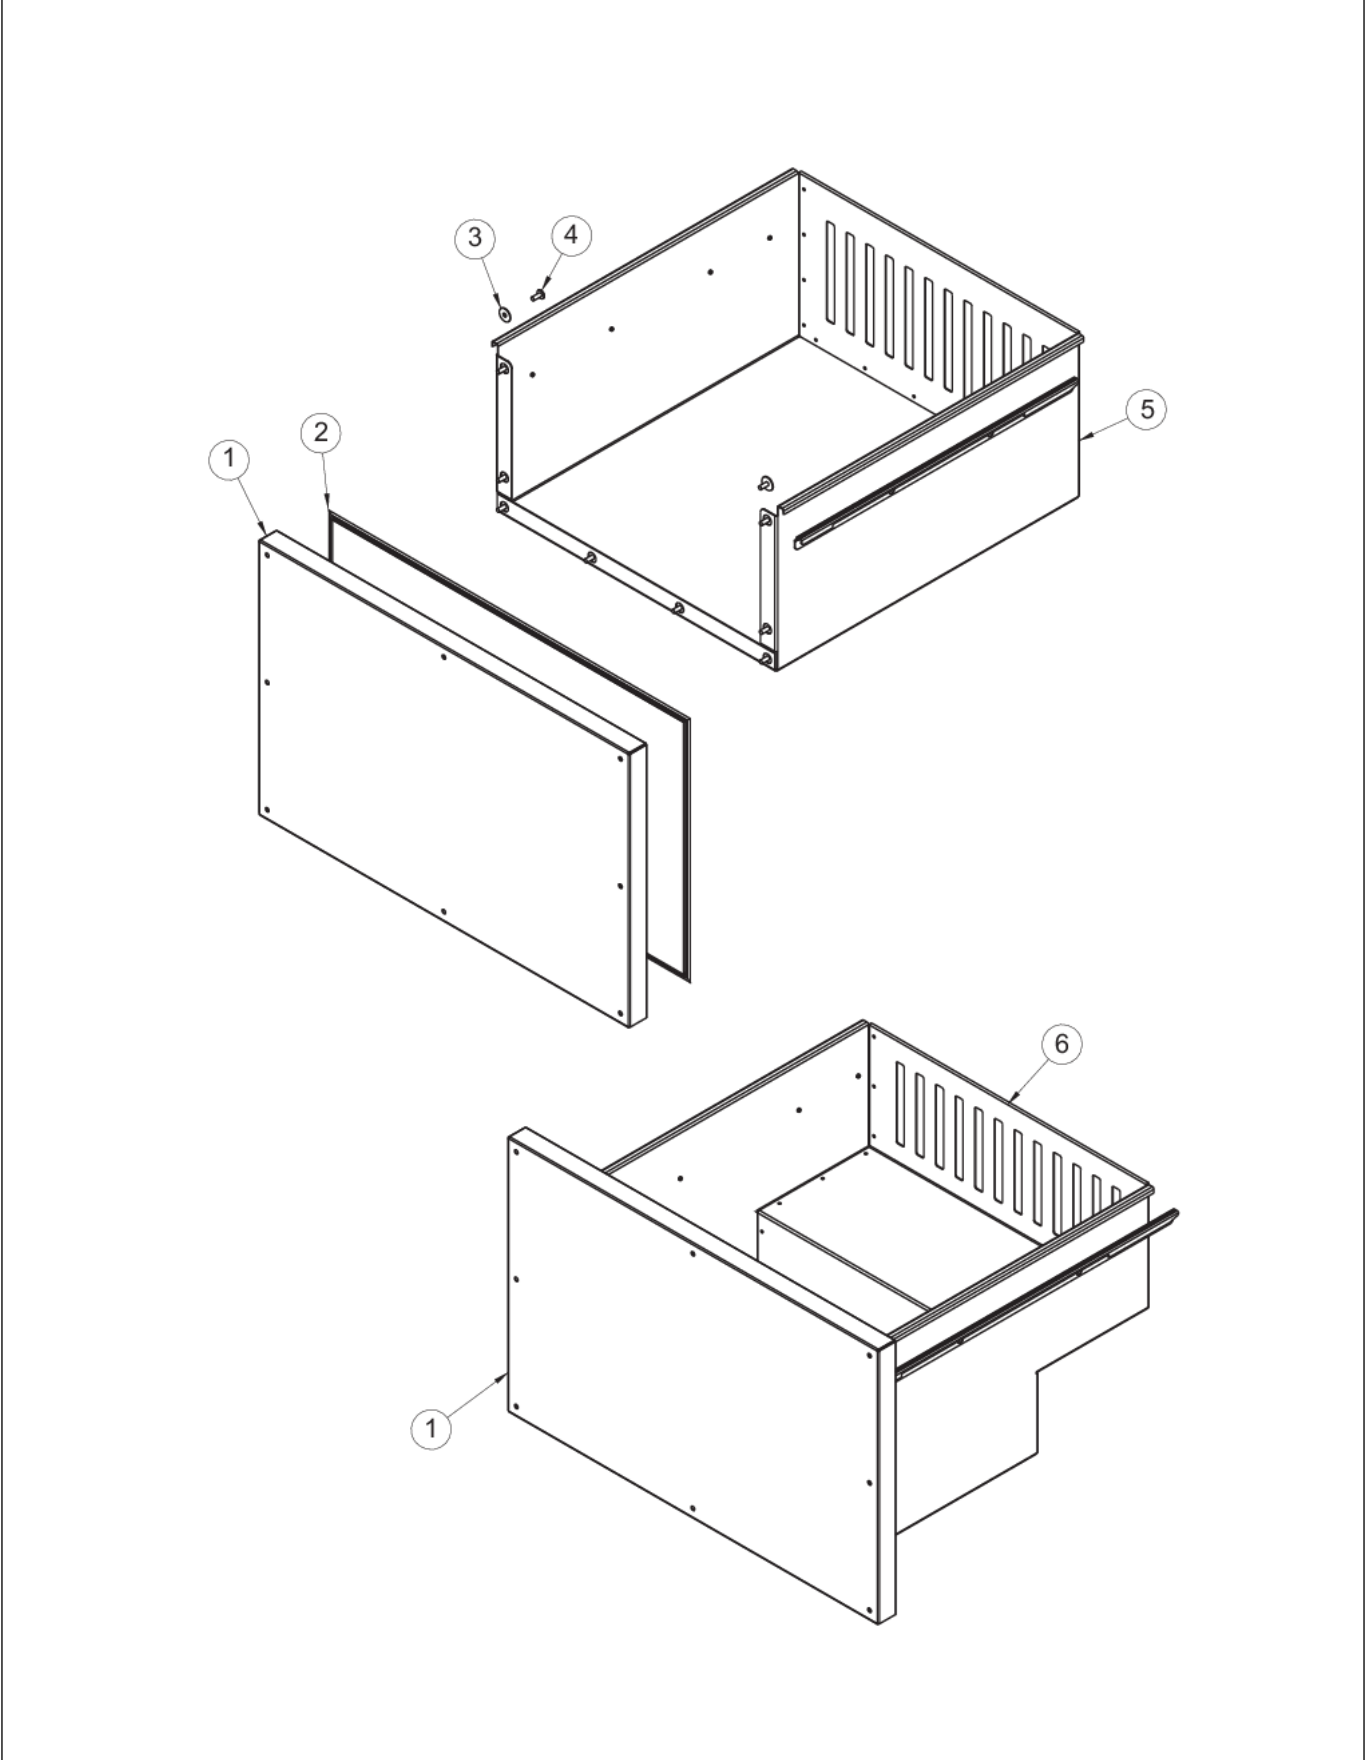

FOL DRAWER

Item	Part No.	Name	Qty	Uom	NOTES
1	022895-000	COMPLETE DRAWER FRONT, INCLUDES HANDLE AND GASKET	2	EA	
2	PS100095	DOOR GASKER - BK	2	EA	
3	009636-000	WASHER - SS	18	EA	Not available online / Call for pricing and availability
4	009635-000	SCREW - SS	18	EA	Not available online / Call for pricing and availability
5	PS100100	TOP DRAWER - SS	1	EA	NO LONGER AVAILABLE, Not available online / Call for pricing and availability
6	PS100101	BOTTOM DRAWER - SS	1	EA