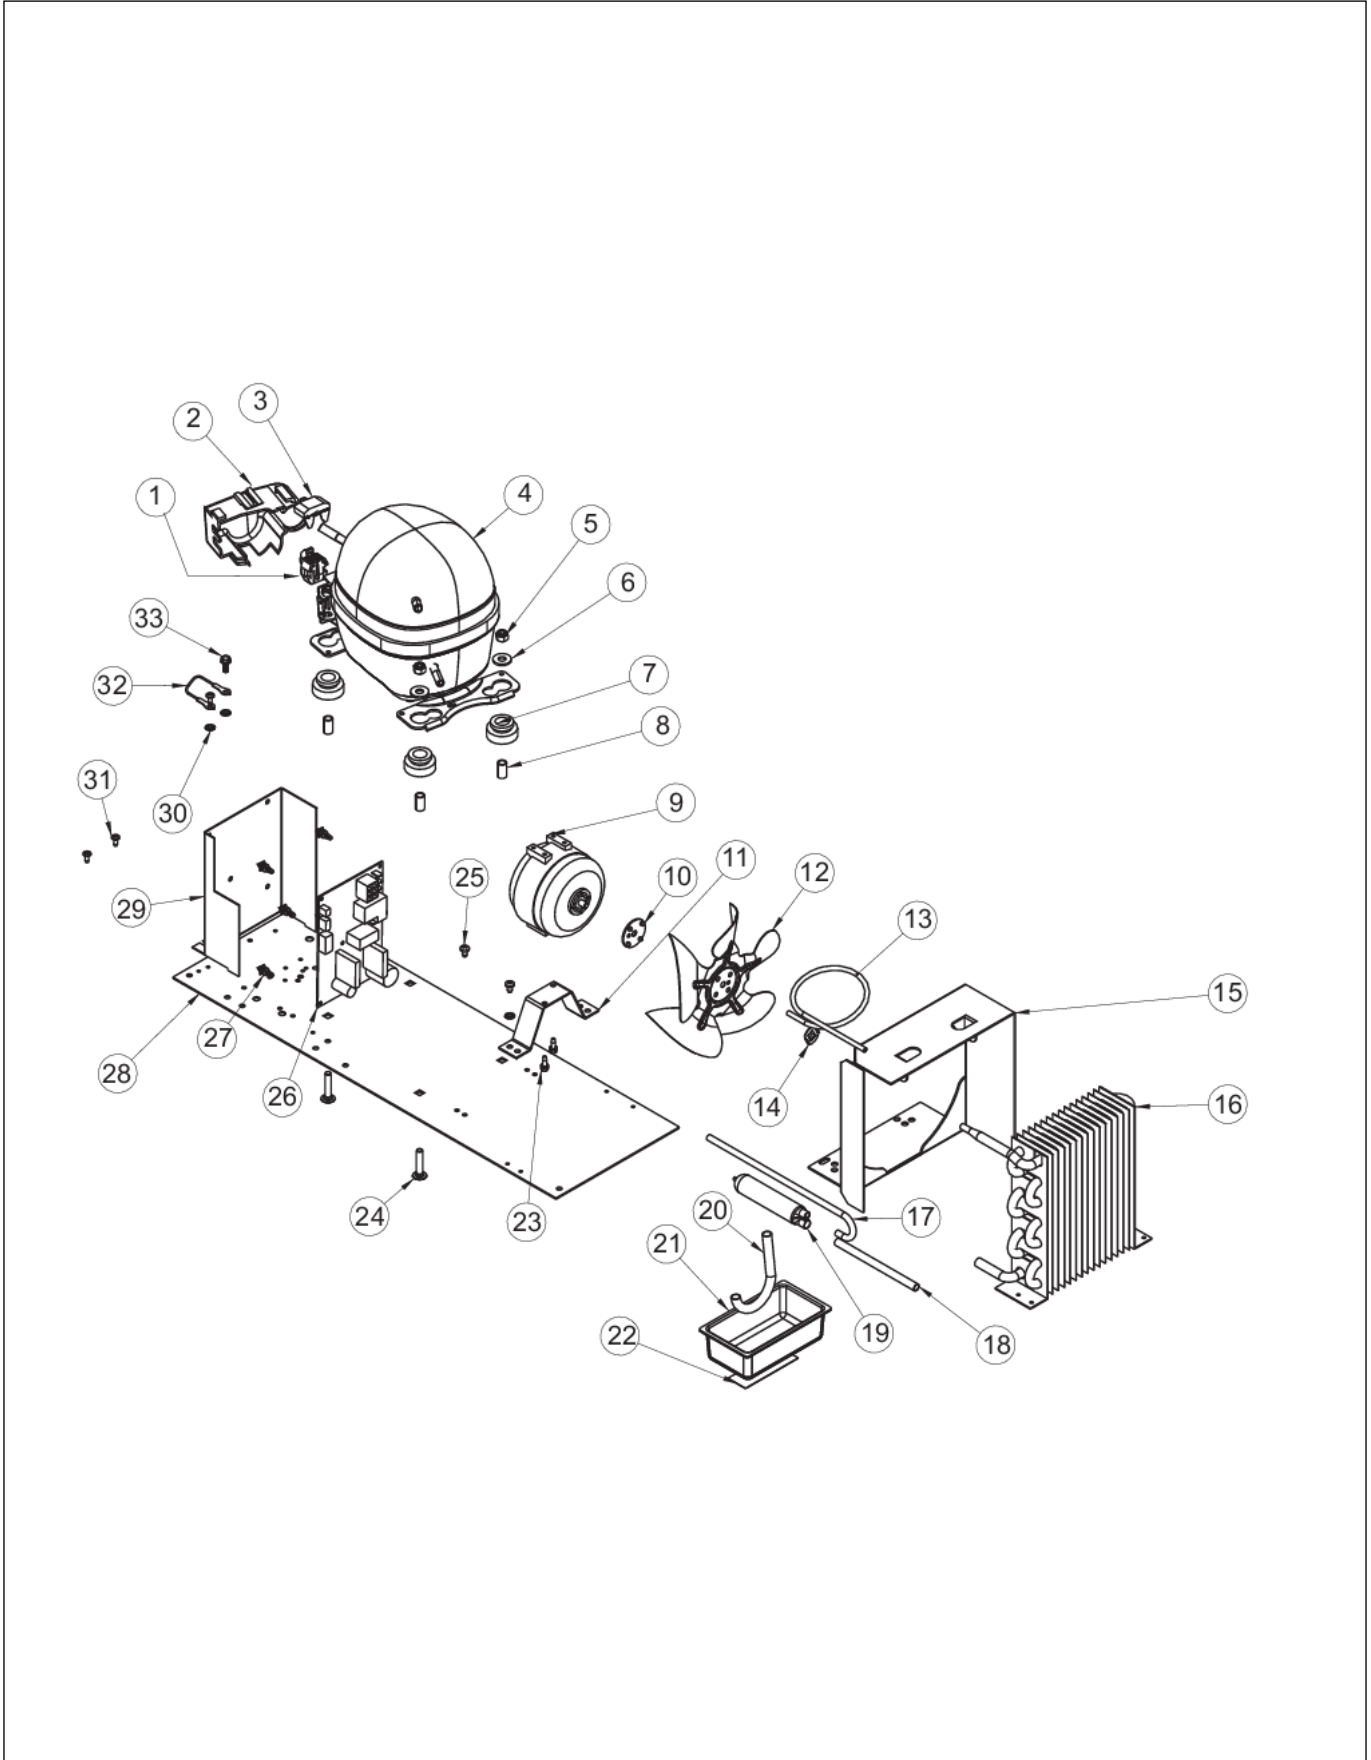

LOWER UNIT AREA

Item	Part No.	Name	Qty	Uom	NOTES
1	022948-000	OVERLOAD PROTECTOR ASSEMBLY	1	EA	
2	010077-000	COVER SERV ASM	1	EA	Not available online / Call for pricing and availability
3	PS100136	OVERLOAD REF. DRAWER (42245580)	1	EA	
4	PS100128	COMPRESSOR ASSEMBLY REF. DRAWER (42245984)	1	EA	
5	PW200017	LOCK NUT .25-.20 UNC	3	EA	NO LONGER AVAILABLE, Not available online / Call for pricing and availability
6	SEE ITEM 4	COMPRESSOR WASHER	N/A	EA	
7	SEE ITEM 4	COMPRESSOR GROMMET	N/A	EA	
8	SEE ITEM 4	COMPRESSOR SLEEVE	N/A	EA	
9	PW240005	FAN/MTR ASSY COMPLETE VUWC	1	EA	
10	SEE ITEM 9	FAN SILENCER	N/A	EA	
11	SEE ITEM 9	FAN MOTOR BRACKET	N/A	EA	
12	PW200037	FAN BLADE	1	EA	
13	009811-000	TUBING	1	EA	Not available online / Call for pricing and availability
14	PW200020	NUT, TINNERMAN	1	EA	Not available online / Call for pricing and availability
15	PW210013	FAN SHROUD (VUWC140) 42241349	1	EA	NO LONGER AVAILABLE
16	PW240004	CONDENSER, R-134A	1	EA	
17	009808-000	COPPER TUBE (42247551)	1	EA	
18	009810-000	DRYER TUBE	1	EA	
19	009807-000	DRYER SERV. ASM (4224394)	1	EA	
20	PS100077	J TRAP 142 WC	1	EA	
21	010078-000	DRIP PAN	1	EA	
22	010079-000	TAPE - WH	1	EA