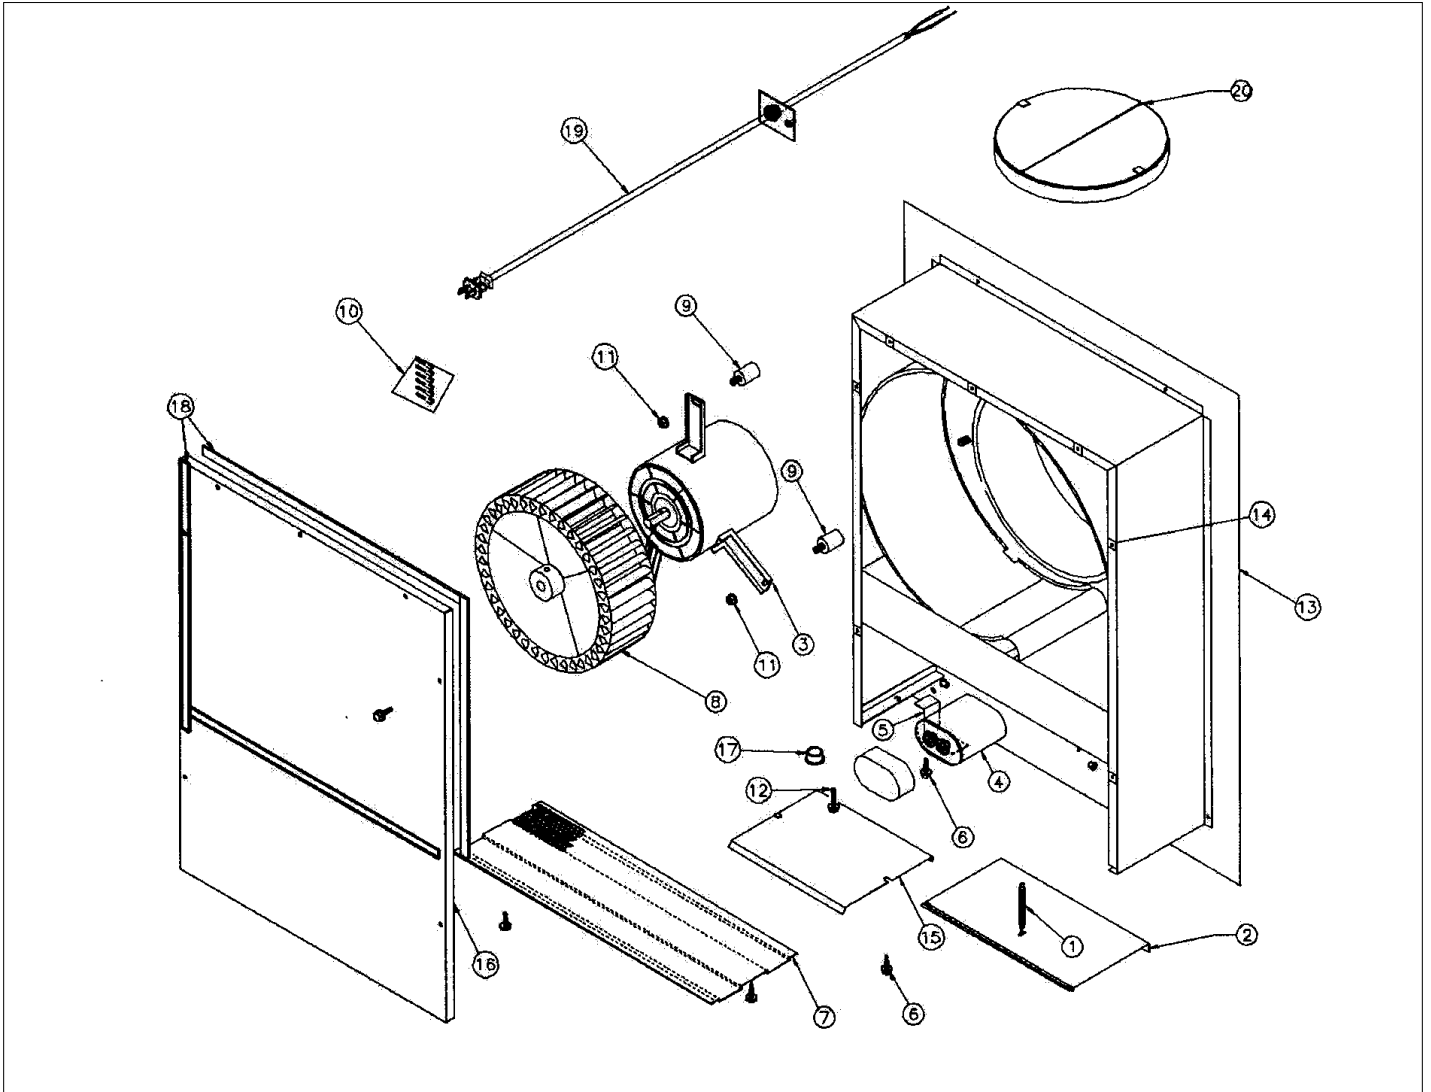

DEV900

BLOWER	1
Appendix A:Pages Index	A
Appendix B:Parts Index	B

Item	Part No.	Name	Qty	Uom	NOTES
NI	PV300130	DAMPER EXT BLOWER VEDV900 97015515	1	EA	NO LONGER AVAILABLE
1	PV300030	DAMPER SPRING 99140145	1	EA	
2	PV300048	DAMPER	1	EA	
3	PV300054	MOTOR W/ CAPACITR VEV 900 597015691	1	EA	
4	PV300134	CAPACITOR VEDV900 97015519	1	EA	
5	PV300057	CAPACITOR CLAMP (S97015694)	1	EA	Not available online / Call for pricing and availability
6	PV300065	HEX SCREW, #8-16 X 3/8 (97015701)	1	EA	
7	PV300052	GRILLE (S97015690)	1	EA	
8	PV300024	BLOWER WHEEL VEV900 99020263	1	EA	
9	PV300129	ISOLATOR MOTOR MT VIDV900 99071525	1	EA	
10	PV300146	INSTALLATION HARDWARE	1	EA	
11	PV300044	NUT WHIZ 1/4-20	1	EA	
12	PV300045	GROUND SCREW	1	EA	NO LONGER AVAILABLE
13	PV300047	AIR BOX ASSEMBLY	1	EA	
14	PV300049	SHEET METAL NUT, #18 U- TYPE	1	EA	NO LONGER AVAILABLE, Not available online / Call for pricing and availability
15	PV300056	WIRING BOX COVER 8901097	1	EA	NO LONGER AVAILABLE
16	PV300058	AIR BOX COVER	1	EA	
17	PV300062	HEYCO	1	EA	NO LONGER AVAILABLE
18	PV300063	FOAM SEAL	1	EA	
19	PV300207	CORD SET ASSY	1	EA	
20	PV300006	DAMPER 421	1	EA	