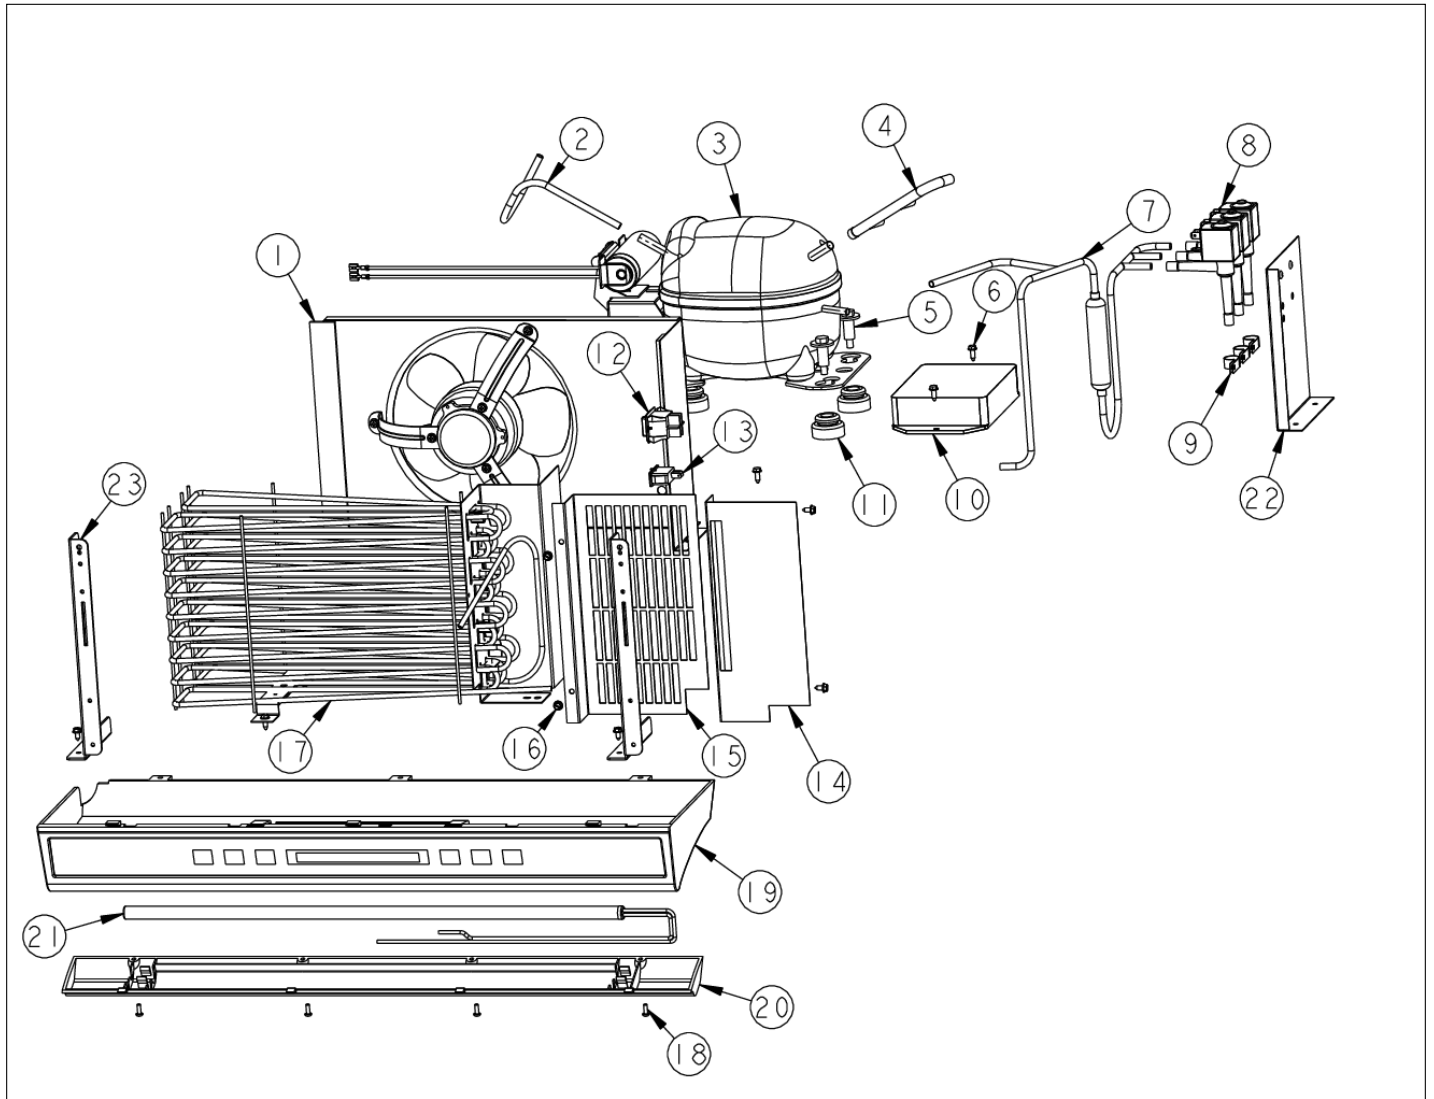

UPPER UNIT AREA

Item	Part No.	Name	Qty	Uom	NOTES
1	G5096494	COND. FAN ASSY	1	EA	
2	F2096507	TUBE-PROCESS GRN	1	EA	
3	G50915706	COMPRESSOR AND ELECTRICALS WC	1	EA	
4	PA050127	T-MANIFOLD	1	EA	
5	M0221523	SCREW - SHLDR	1	EA	
6	PD020194	SCREW-SM	1	EA	
7	PB920159	DRYER	1	EA	
8	PJ970001	FLUID CONTROL VALVE (HV287544001 SPECIAL-104LN020ACLG)	1	EA	
9	M0102303	Clamp, Tube	1	EA	
10	PE970388	WINE CELLAR CONTROL (RC120A4294)	1	EA	
11	10835901	GROMMET RUBBER V10835901	1	EA	
12	PE950149	SWITCH POWER	1	EA	
13	PE950124	SWITCH - ROCKER	1	EA	
14	003589-000	GUARD MC WC RIGHT	1	EA	
15	003586-000	GUARD MC WC	1	EA	
16	M0211016	SCREW-SM	1	EA	
17	PB920171	CONDENSER ASM	1	EA	
18	PD020076	6-32 X 3/8" PHILL PAN MS	1	EA	
19	PE940169	CONTROL PANEL ASSY	1	EA	

Comments for Part Num. PE940169

gboltz@VikingRange.com on Sep 21, 2016

SEE TR-0074-SP BULLETIN BEFORE ORDERING

Not Shown	NOTE	FOR UNITS BUILT AFTER SERIAL 031212R10003440		EA	
Not Shown	042034-000	VSD DISPLAY KIT FOR TR-0074-SP BULLETIN	1	EA	
Not Shown	NOTE	FOR UNITS BUILT ON OR BEFORE SERIAL 031212R10003440		EA	
20	PK930101	HOLDER - LAMP	1	EA	Not available online / Call for pricing and availability