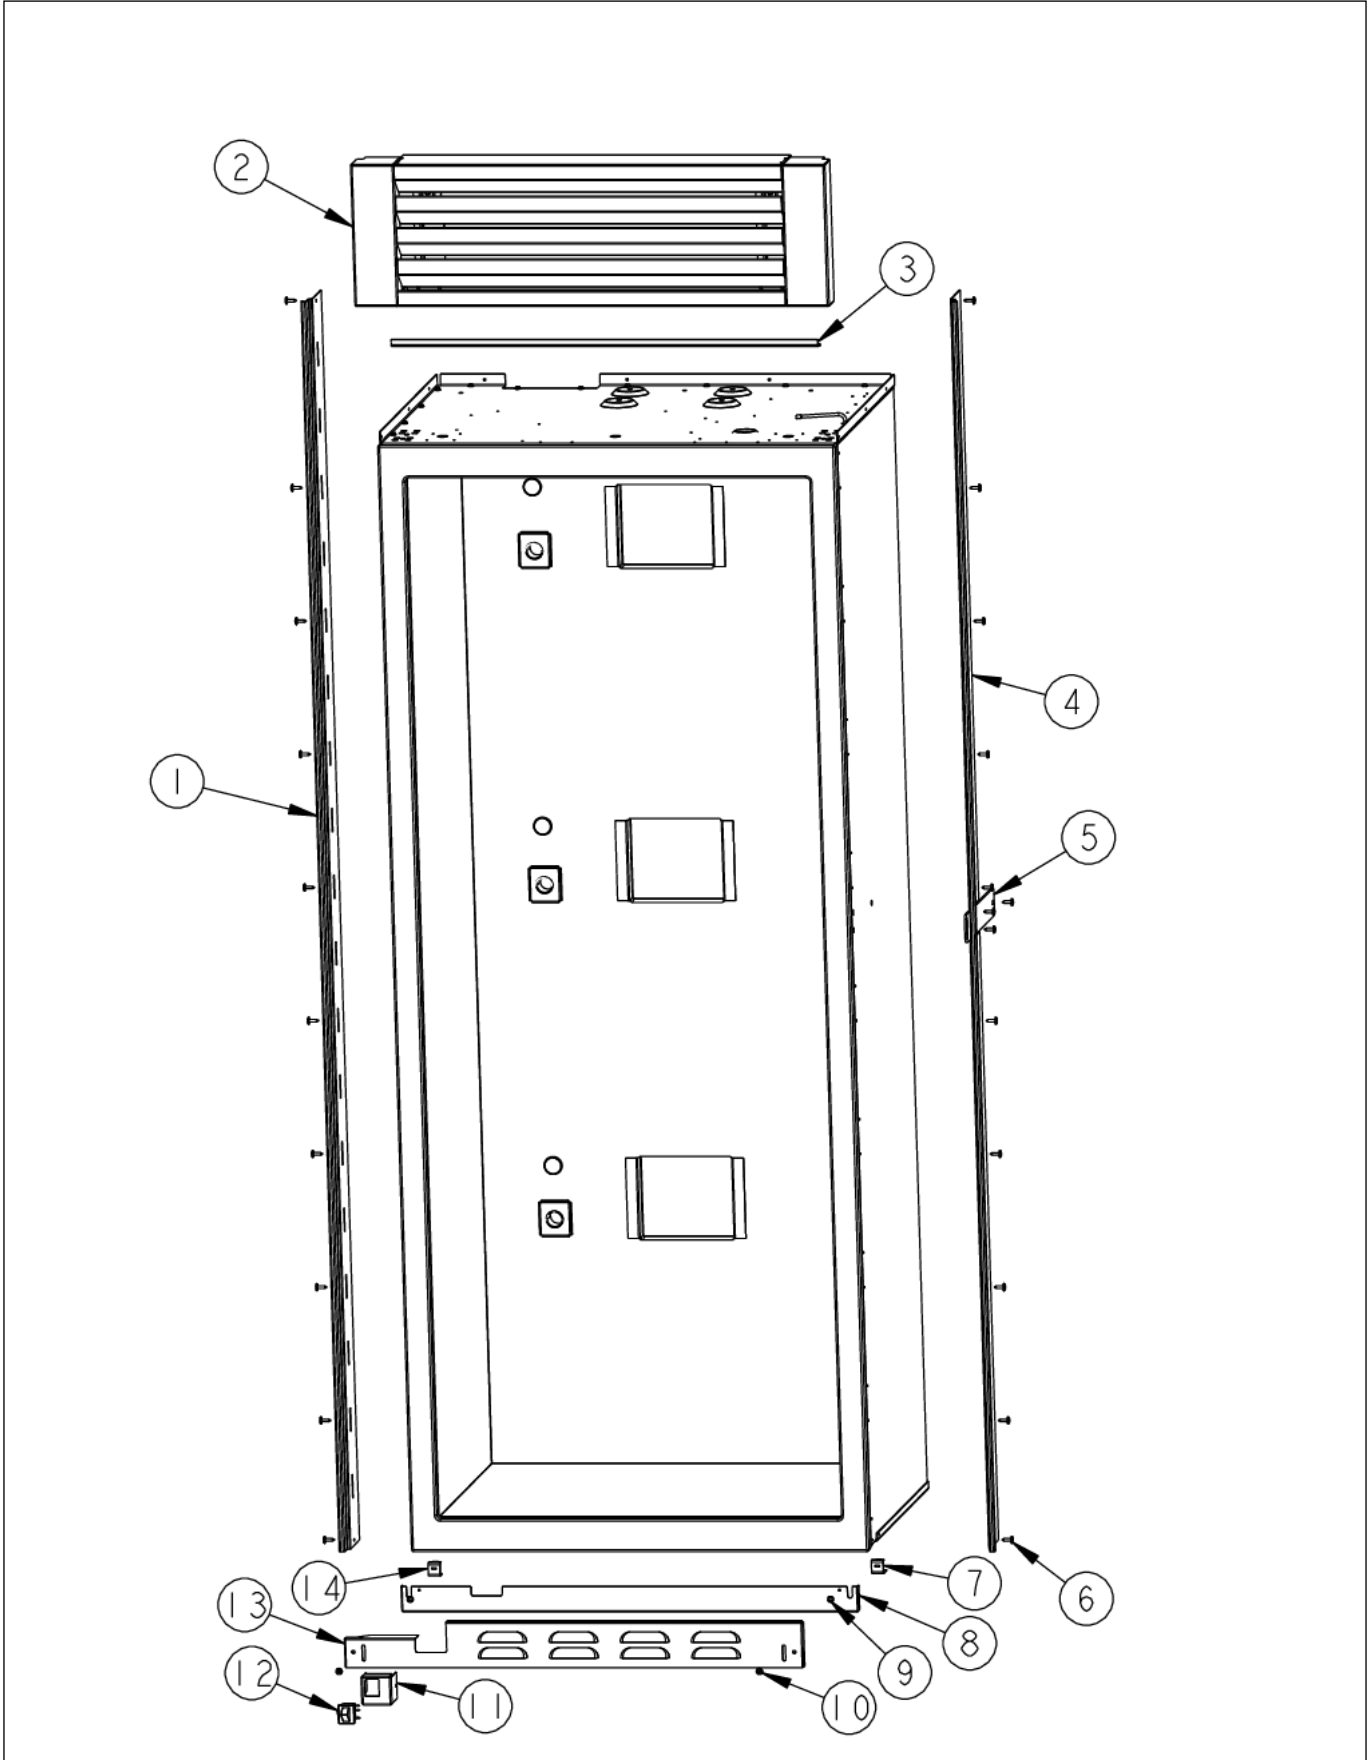

UNIT EXTERIOR

Item	Part No.	Name	Qty	Uom	NOTES
1	006420-000	TRIM, EXTRU,SIDE, WC DES	1	EA	
2	G3297518	GRILLE ASSY - 30 DES WC LH	1	EA	
Not Shown	NOTE	(FOR BREAKDOWN SEE PAGE 008)		EA	
2	G3297519	GRILLE ASSY - 30 DES WC RH	1	EA	
Not Shown	NOTE	(FOR BREAKDOWN SEE PAGE 008)		EA	
3	B2097509	GRILLE - TOP TRIM	1	EA	
4	PK920066	TRIM, EXTRU, SIDE DES	1	EA	
5	PC920189	STRIKE PLATE	1	EA	
6	M0210458	Screw, SM	1	EA	
7	K2098044	BRKT GRILLE SUPPORT	1	EA	
8	C9098048BK	BASE GRILLE - WC BOT LH BK	1	EA	
8	C9098042BK	BASE GRILLE - WC BOT RH	1	EA	
9	40370P01	NYLON FLAT WASHER V40370P01	1	EA	
10	M0210443	SCREW-E SM VM0210443	1	EA	
11	C9098045BK	BASE GRILLE SWITCH MOUNT - LH	1	EA	
11	C9098046BK	BASE GRILLE SWITCH MOUNT - RH	1	EA	Not available online / Call for pricing and availability
12	PE950142	SWITCH EMB MODEL 602	1	EA	
13	C9098047BK	BASE GRILLE - WC TOP LH BK	1	EA	
13	C9098041BK	BASE GRILLE - WC TOP RH	1	EA	
14	K2098096	BRKT GRILLE SUPPORT	1	EA	
NI	G3298040	BASE GRILLE - WC LH	1	EA	
Not Shown	NOTE	(INCLUDES ITEMS #8, #9, #10, #13)		EA	
NI	G3298049	BASE GRILLE - WC RH	1	EA	
Not Shown	NOTE	(INCLUDES ITEMS #8, #9, #10, #13)		EA