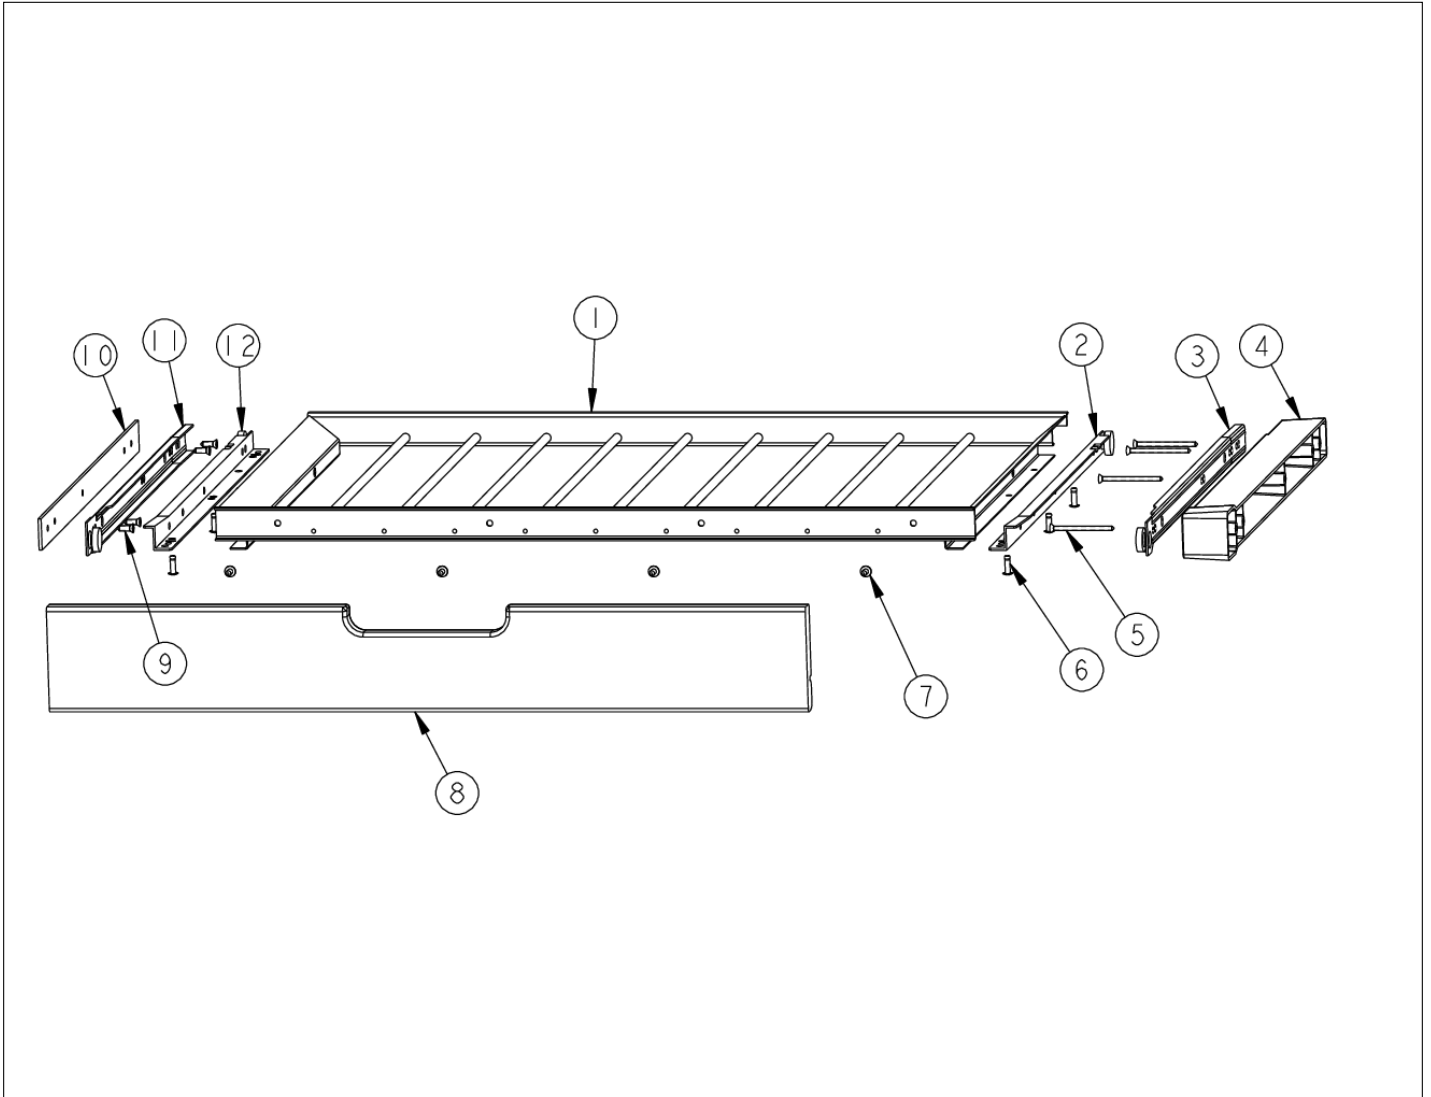

BOTTOM RACK

Item	Part No.	Name	Qty	Uom	NOTES
1	PM910289	WINE RACK ASSY FRAME	1	EA	Not available online / Call for pricing and availability
2	PC980001	WINE RACK SLIDE - RACK R	1	EA	
3	PK900030	WINE RACK SLIDE - CABINET R	1	EA	
4	PD940103	SPACER - WINE RACK	1	EA	
5	PD920155	FLATHEAD POINT TYPE "AB" #8-18 X 2"	1	EA	
6	PC940018	POP RIVET - 5/32 X 1/8 - 1/4 GRIP	1	EA	
7	PD020194	SCREW-SM	1	EA	
8	025496-000	FRONT RACK BOTTOM TOP TWO	1	EA	Not available online / Call for pricing and availability
9	PD920140	SCREW	1	EA	
10	004245-000	SPACER, RACK, WINE	1	EA	
11	PK900029	WINE RACK SLIDE - CABINET L	1	EA	
12	PC980002	WINE RACK SLIDE - RACK L	1	EA	NO LONGER AVAILABLE