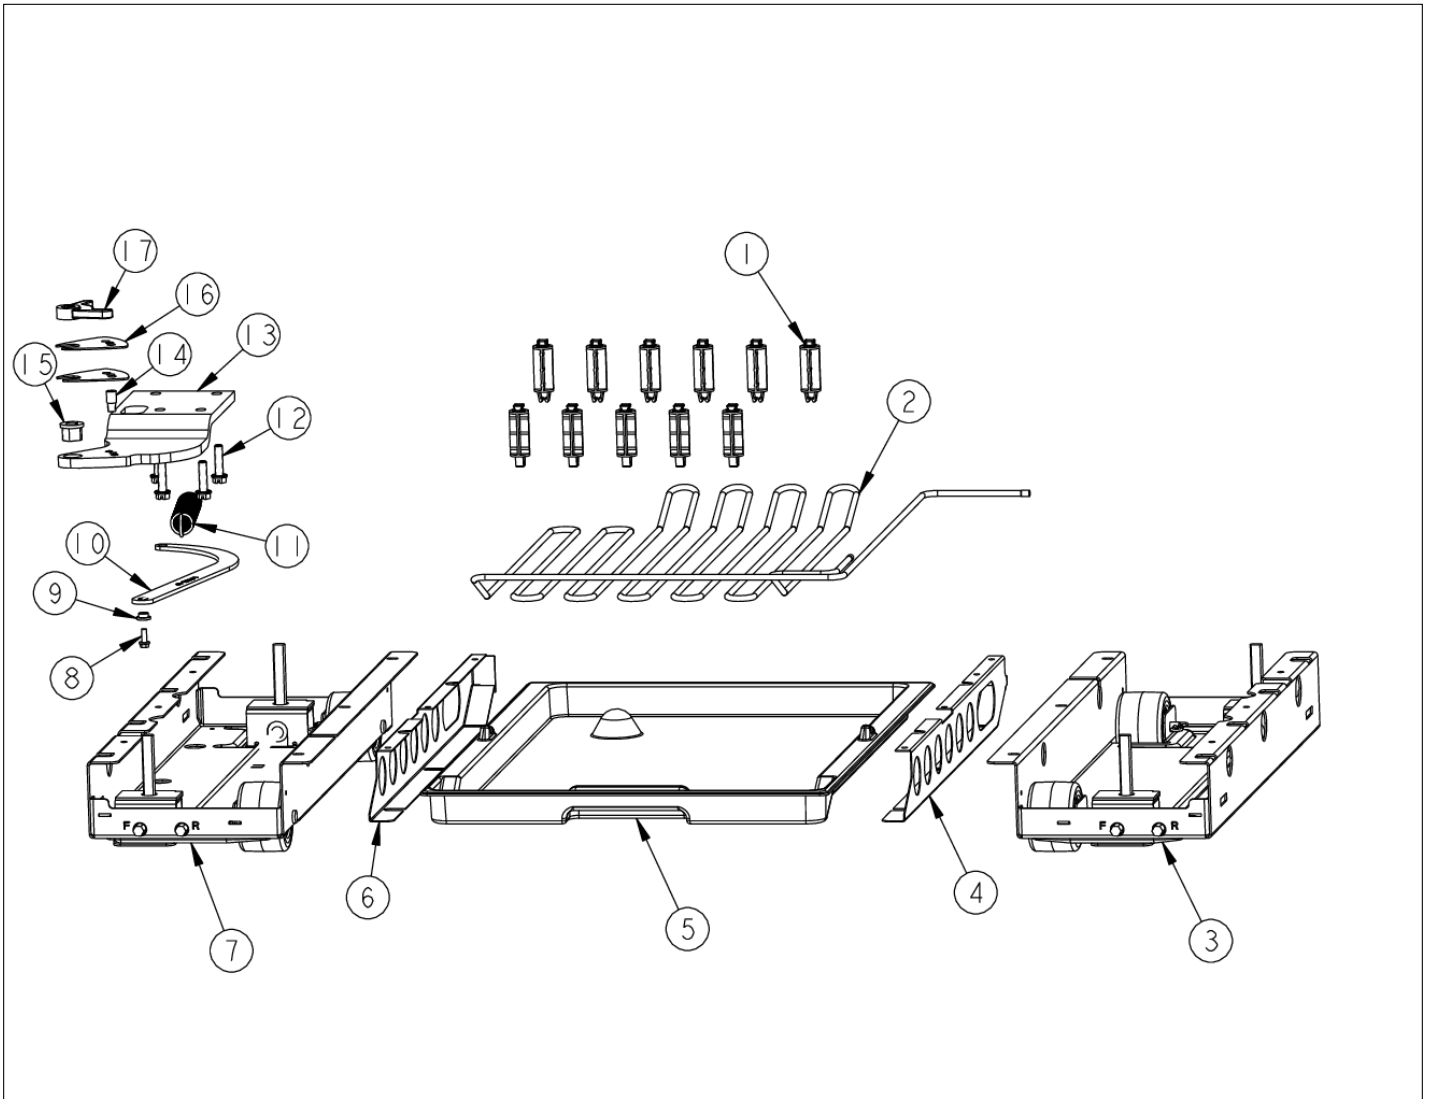

EVAPORATOR AREA

Item	Part No.	Name	Qty	Uom	NOTES
1	PK930124	WIRE, CHANNEL	1	EA	
2	PJ930025	WC - THERMISTER A2253PT22P1	1	EA	
3	PK930089	EXTRUSION - WIRE CHANNEL	1	EA	
4	PB920158	HEAT EXCHANGE TUBING - TOP WC	1	EA	
Not Shown	NOTE	(USED FOR ALL THREE EVAPS)		EA	
5	F2098043	DISCHARGE TUBING	1	EA	
6	PK930088	DRAIN SHIELD - EVAP	1	EA	
7	PJ960001	EVAPORATOR ASSY	1	EA	

Comments for Part Num. PJ960001

karen@knservice.com on Jul 11, 2017
these keep me busy. watch out for contamination when changing. use nitrogen, and take your time.

Item	Part No.	Name	Qty	Uom	NOTES
1	K2099257	SIDE SPACER - EVAP COVER, TOP LEFT		EA	
2	PB920161	DRAIN TUBE		EA	
3	K2097591	EVAP FAN COVER		EA	
4	K2097596	EVAP COVER - TOP		EA	
5	N/A	Evaporator Fan		EA	
Not Shown	NOTE	(ORDER ITEM 6)		EA	
6	063491-000	FAN, EVAP, ASSY		EA	
Not Shown	NOTE	(INCLUDES BLADE)		EA	
7	K2098097	BAFFLE, EVAPORATOR		EA	
8	M0238859	SCREW-SHLDR		EA	
9	PD020194	SCREW-SM		EA	
10	K2099256	SIDE SPACER - EVAP COVER, TOP RT		EA	
11	PK930088	DRAIN SHIELD - EVAP		EA	
12	K2098019	SIDE SPACER EVAP MID/BTM		EA	
13	K2099753	EVAPORATOR COVER - MIDDLE / BOTTOM		EA	Not available online / Call for pricing and availability
14	K2098090	SIDE SPACER - EVAP COVER MID LT		EA	

LOWER UNIT AREA

Item	Part No.	Name	Qty	Uom	NOTES
1	12071201	CLIP-DRAIN LOOP	1	EA	
2	F2098327	WC - SERPENTINE - DRAIN	1	EA	
3	060890-000	LEVELER MODULE R	1	EA	
4	K2098050	GUIDE RAIL, PAN, RH	1	EA	
5	12071301	PAN, DRAIN	1	EA	
6	K2098051	GUIDE RAIL, PAN, LH	1	EA	NO LONGER AVAILABLE
7	060891-000	LEVELER MODULE L	1	EA	
8	M0220417	SCREW-TC	1	EA	
9	PD940094	BUSHING	1	EA	
10	PC920149	BAR-WC BOT HINGE LH	1	EA	
10	PC920166	HINGE ASM COMPLETE RR	1	EA	
11	PC910015	SPRING EXTENSION	1	EA	
12	000570-000	FASTENER, BOLT, 1/4-20 IHXWS 1" S ZN SER	1	EA	
13	PC920143	HINGE PLATE - WC BOT LH	1	EA	
13	PC920142	HINGE PLATE - WC BOT RH	1	EA	
14	PC920145	PIN - DOOR STOP	1	EA	
15	PD940090	BUSHING - WC DOOR LEVEL	1	EA	
16	PC920144	PLATE - WC DOOR SHIM	1	EA	
17	PD940091	BUSHING - DOOR STOP	1	EA	