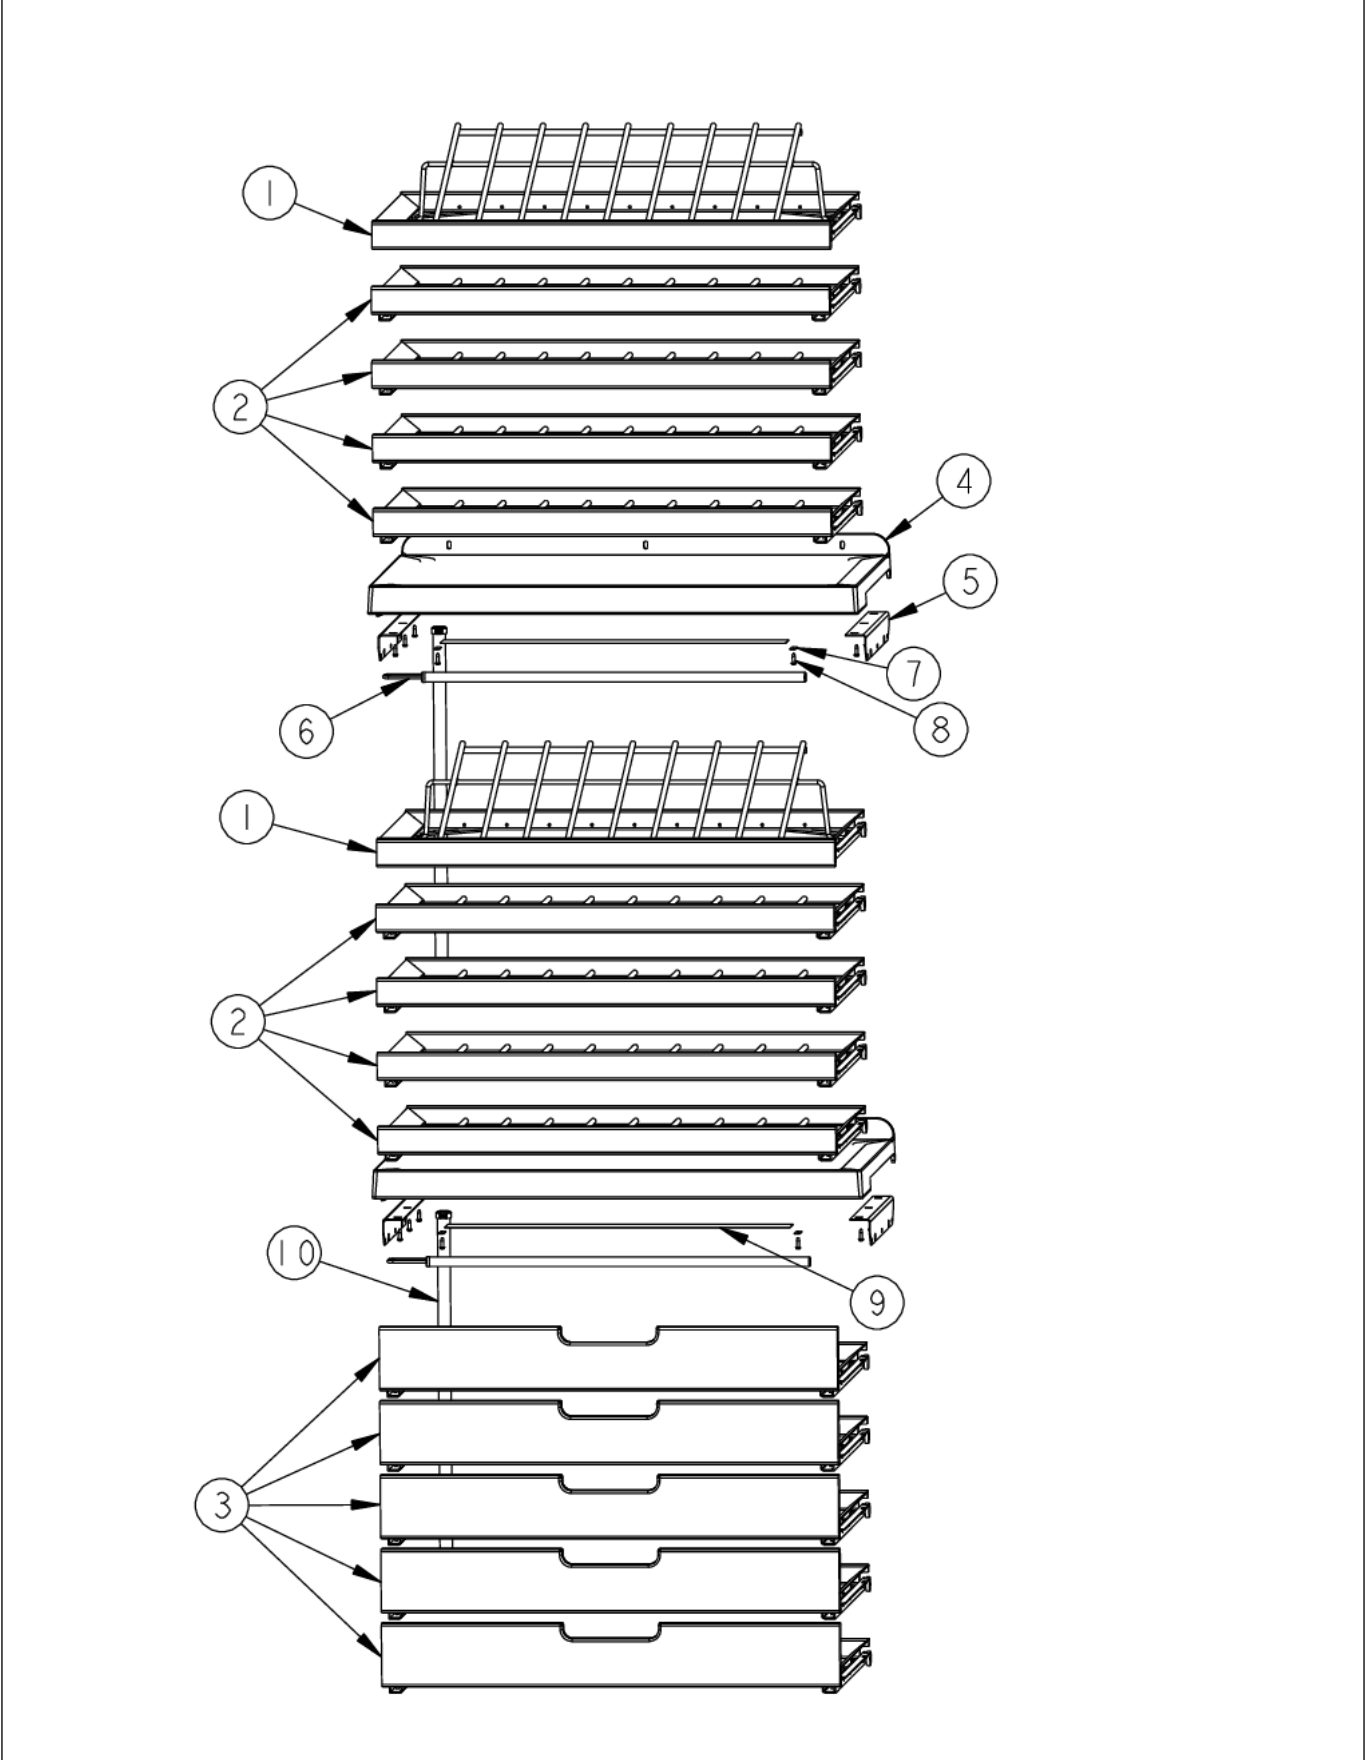

Item	Part No.	Name	Qty	Uom	NOTES
21	PE950116	LIGHT ASSY - AURA	1	EA	
22	K2097560	MOUNTING BRACKET FLUID CONTROL	1	EA	
23	K20912569	BRACKET GRILLE SUPPORT	1	EA	

WINE CELLAR SHELVING

Item	Part No.	Name	Qty	Uom	NOTES
1	G5098397	WINE RACK ASSY COMP - ADJ	1	EA	
Not Shown	NOTE	(SEE PAGE 002 FOR BREAKDOWN)		EA	
2	G3298395	WINE RACK ASM TOP / MID	1	EA	
Not Shown	NOTE	(SEE PAGE 003 FOR BREAKDOWN)		EA	
3	G3298396	WINE RACK ASM BOT	1	EA	
Not Shown	NOTE	(SEE PAGE 004 FOR BREAKDOWN)		EA	
4	PE940181	MULLION SHELF	1	EA	
5	C9098304BK	BRACE-MULLION	1	EA	
6	PE950116	LIGHT ASSY - AURA	1	EA	
7	B1098316	WC LAMP CLIP	1	EA	
8	PD920147	6 X 1/2 HHW S/M/S HI - LO	1	EA	
9	M0275166	TAPE-ALUM SL	1	EA	
10	PB920161	DRAIN TUBE	1	EA	
NI	PD930105	EAR CLAMP	1	EA	Not available online / Call for pricing and availability