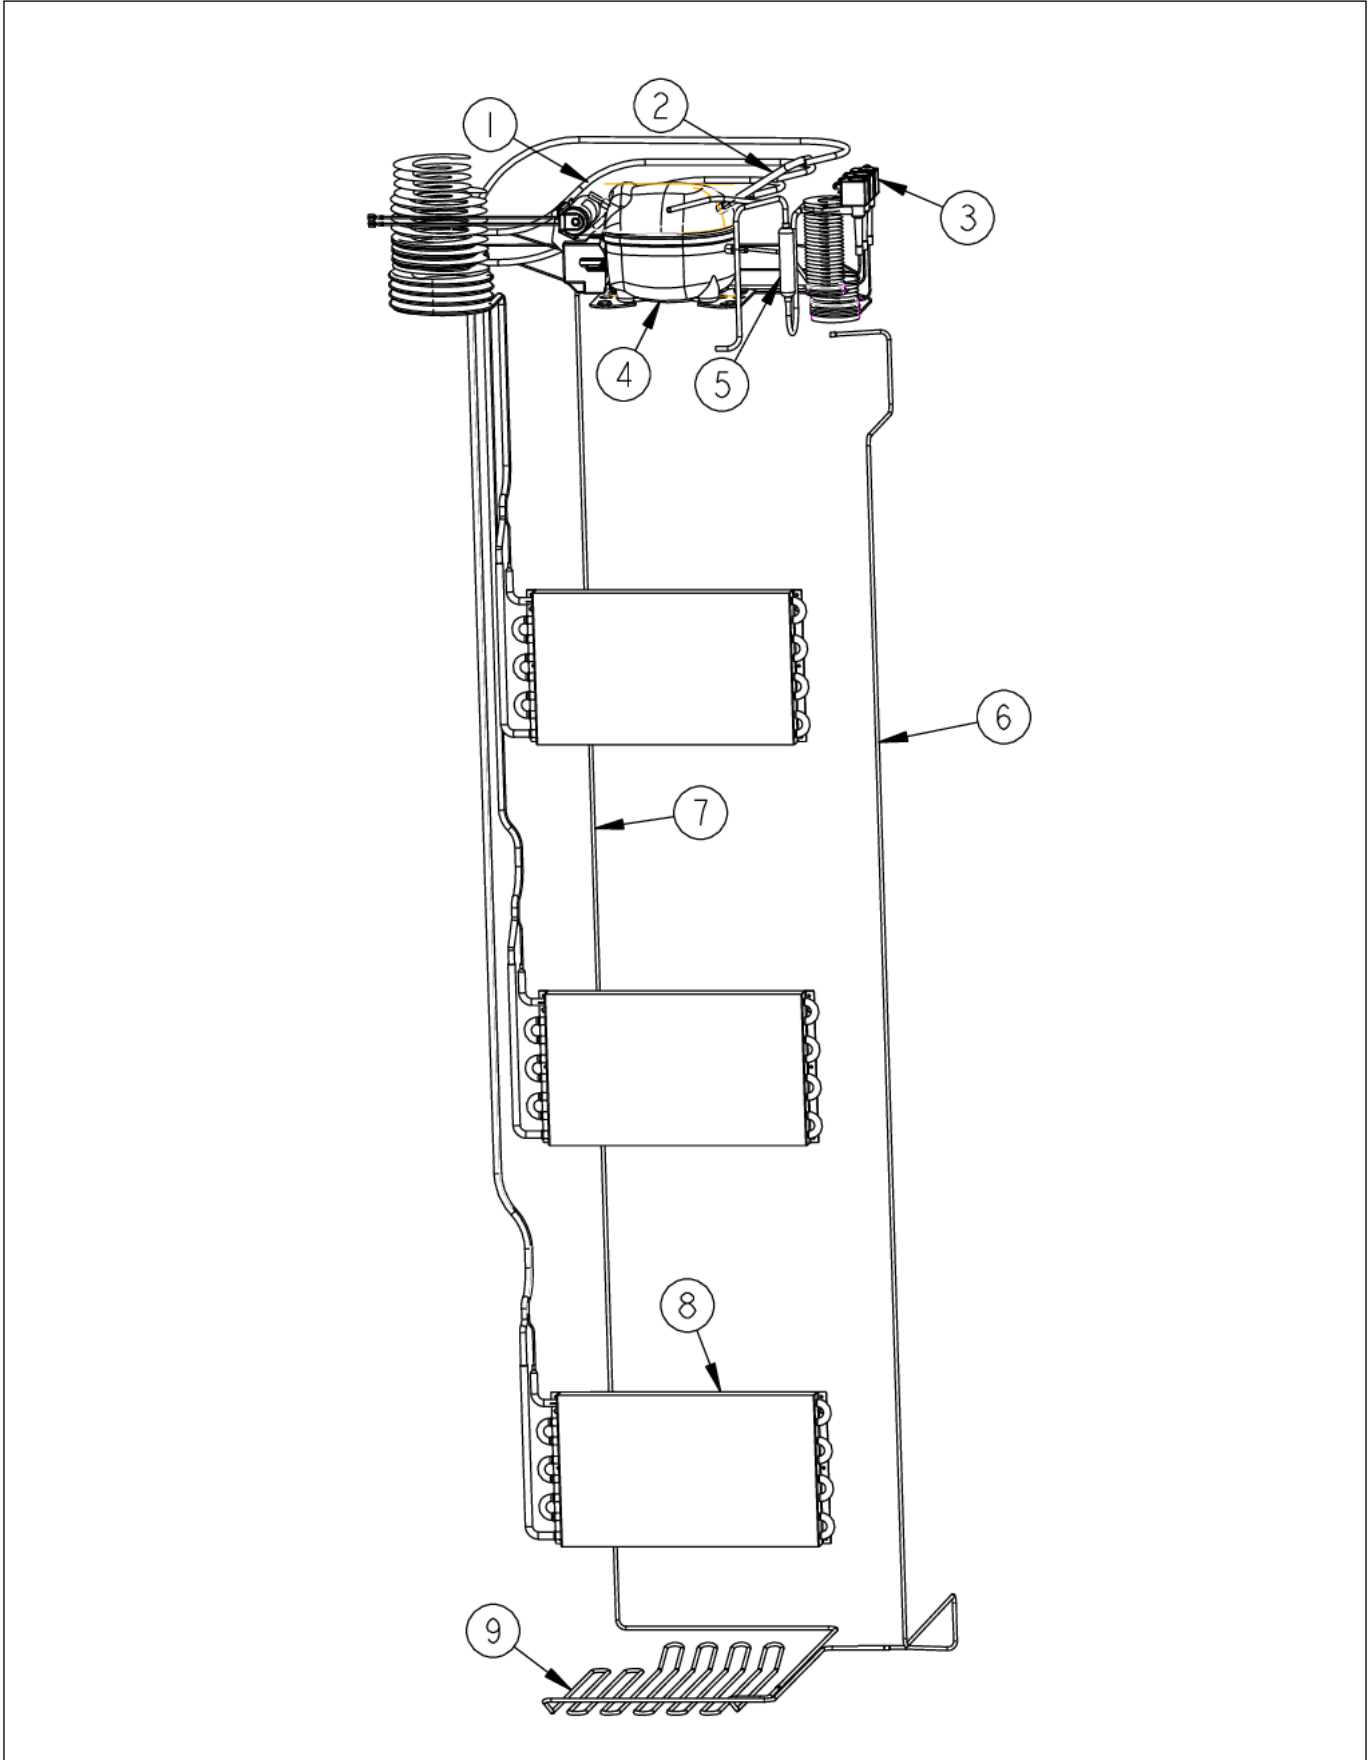

REFRIGERANT FLOW

Item	Part No.	Name	Qty	Uom	NOTES
1	PB920158	HEAT EXCHANGE TUBING - TOP WC	1	EA	
2	PA050127	T-MANIFOLD	1	EA	
3	PJ970001	FLUID CONTROL VALVE (HV287544001 SPECIAL-104LN020ACLG)	1	EA	
4	G50915706	COMPRESSOR AND ELECTRICALS WC	1	EA	
5	PB920159	DRYER	1	EA	
6	F2098012	PC LOOP (97")	1	EA	
7	F2098043	DISCHARGE TUBING	1	EA	
8	PJ960001	EVAPORATOR ASSY	1	EA	
Comments for Part Num. PJ960001					
karen@knservice.com on Jul 11, 2017					
these keep me busy. watch out for contamination when changing. use nitrogen, and take your time.					
9	F2098327	WC - SERPENTINE - DRAIN	1	EA