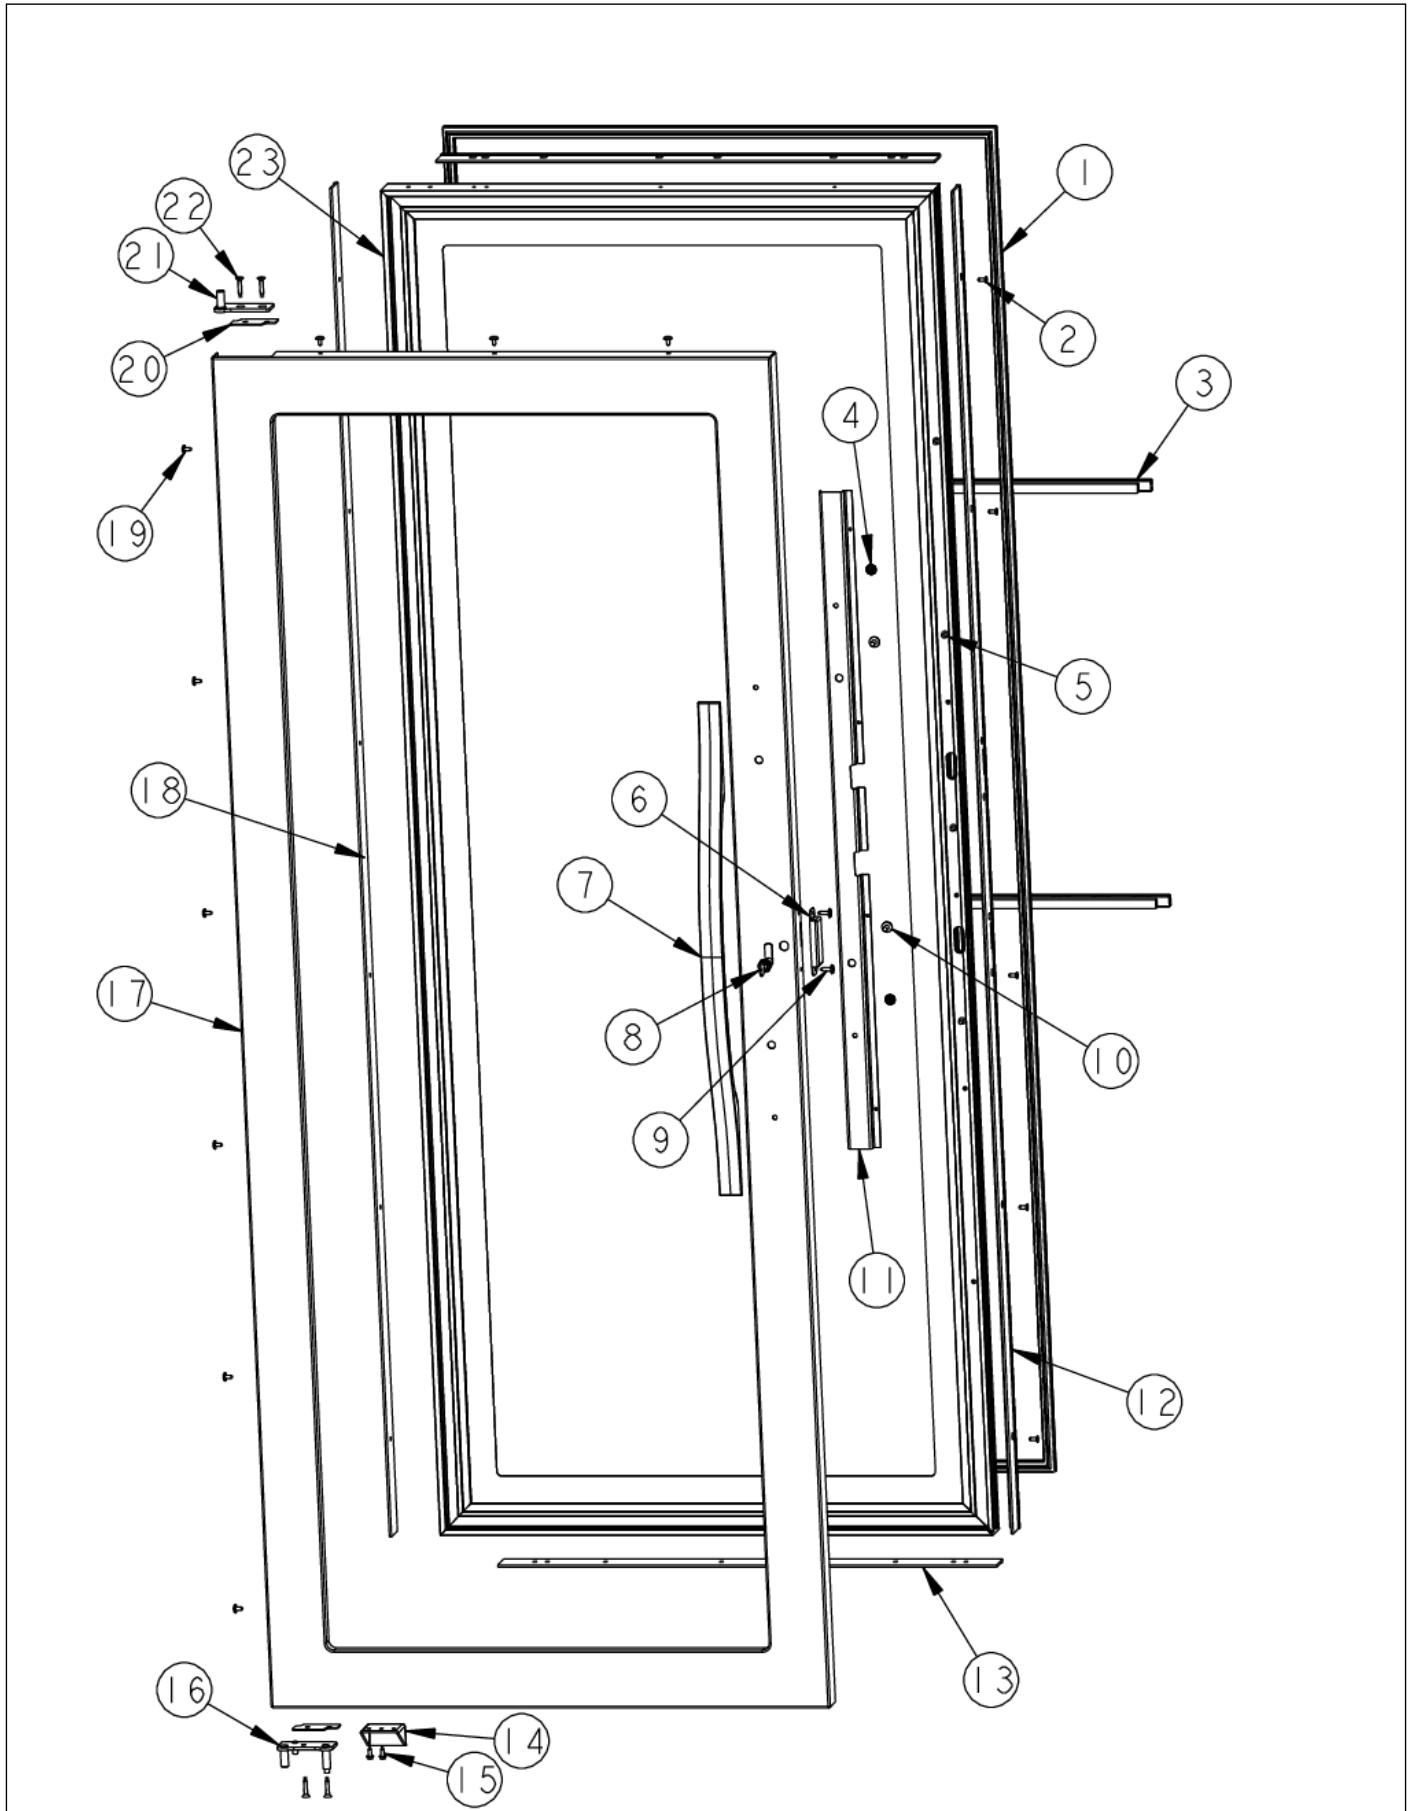

BOTTOM RACK

Item	Part No.	Name	Qty	Uom	NOTES
1	PM910289	WINE RACK ASSY FRAME	1	EA	Not available online / Call for pricing and availability
2	PC980001	WINE RACK SLIDE - RACK R	1	EA	
3	PK900030	WINE RACK SLIDE - CABINET R	1	EA	
4	PD940103	SPACER - WINE RACK	1	EA	
5	PD920155	FLATHEAD POINT TYPE "AB" #8-18 X 2"	1	EA	
6	PC940018	POP RIVET - 5/32 X 1/8 - 1/4 GRIP	1	EA	
7	PD020194	SCREW-SM	1	EA	
8	025496-000	FRONT RACK BOTTOM TOP TWO	1	EA	Not available online / Call for pricing and availability
9	PD920140	SCREW	1	EA	
10	004245-000	SPACER, RACK, WINE	1	EA	
11	PK900029	WINE RACK SLIDE - CABINET L	1	EA	
12	PC980002	WINE RACK SLIDE - RACK L	1	EA	NO LONGER AVAILABLE

DOOR ASSEMBLY

Item	Part No.	Name	Qty	Uom	NOTES
1	PB970233	WINE CELLAR DOOR GASKET	1	EA	
2	M0215318	SCREW-SM	1	EA	
3	PB970148	GASKET - WC DOOR SEAL	1	EA	
4	PD030152	CAPPED WASHER PAL NUT	1	EA	Not available online / Call for pricing and availability
5	M0220417	SCREW-TC	1	EA	
6	B2098666	COVER STRIKE	1	EA	
7	PE030166	Handle, Freezer Door - SS	1	EA	
7	PE030166PVD	Handle, Freezer Door - BR	1	EA	Not available online / Call for pricing and availability
8	001401-000	LOCKING, ARM ASM DES	1	EA	
9	M0210458	Screw, SM	1	EA	
10	M0204303	SCREW-MACH	1	EA	
11	K2098341	BRACKET - WC DES HANDLE	1	EA	NO LONGER AVAILABLE, Not available online / Call for pricing and availability
12	PK930155	SPACER - WC PRO / DES HANDLE	1	EA	
13	PK930099	SPACER - DOOR WC PRO	1	EA	
14	PD050019	STRIKER DOOR SWITCH	1	EA	
15	PD020194	SCREW-SM	1	EA	
16	PC920147	PIVOT PLATE ASSY - WC LH BOT	1	EA	
16	PC920146	PIVOT PLATE ASSY - WC RH BOT	1	EA	
17	PM910270	SKIN - WC DOOR W/LOCK DES LH	1	EA	NO LONGER AVAILABLE
17	PM910269	SKIN - WC DOOR W/LOCK DES RH	1	EA	
18	PK930103	SPACER - WC PRO/DES HINGE	1	EA	
19	PD020032	SRW-8(A)X3/8"PH.WFR HD 7/16DIA*NICL	1	EA	
20	PD940092	SPACER - DOOR HINGE	1	EA	
21	PC920132	PIVOT PLATE ASSY - LH	1	EA	
21	PC920133	PIVOT PLATE ASSY - RH	1	EA	