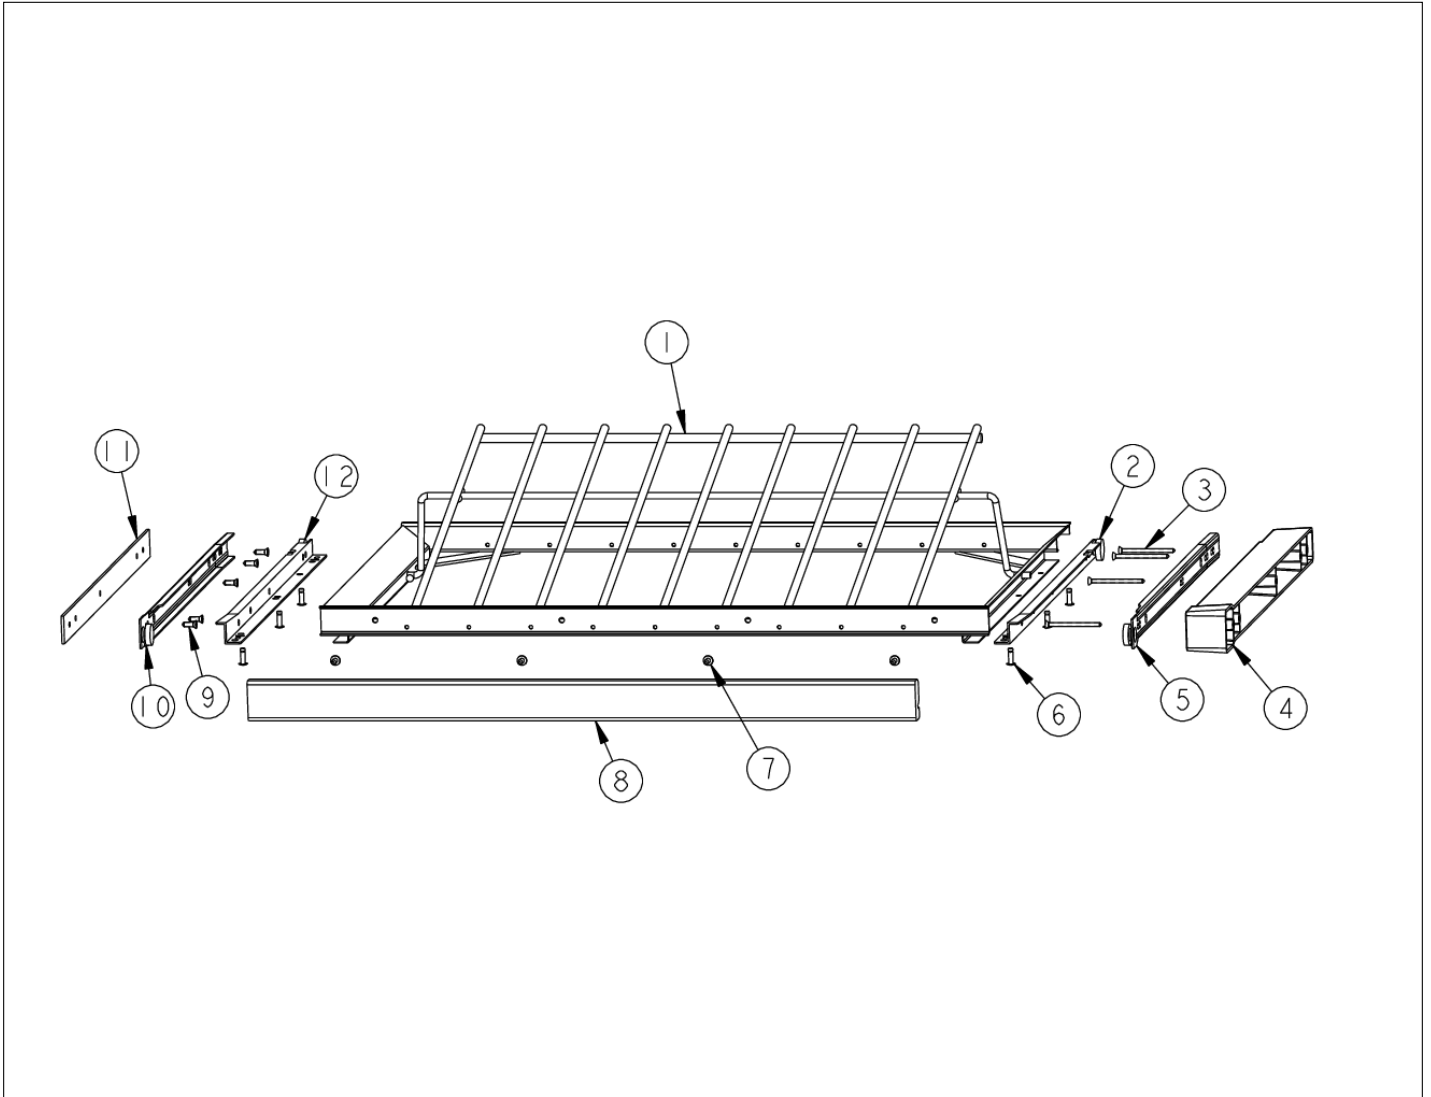

ADJUSTABLE WINE RACK

Item	Part No.	Name	Qty	Uom	NOTES
1	G5098397	WINE RACK ASSY COMP - ADJ	1	EA	
2	PC980001	WINE RACK SLIDE - RACK R	1	EA	
3	PD920155	FLATHEAD POINT TYPE "AB" #8-18 X 2"	1	EA	
4	PD940103	SPACER - WINE RACK	1	EA	
5	PK900030	WINE RACK SLIDE - CABINET R	1	EA	
6	PC940018	POP RIVET - 5/32 X 1/8 - 1/4 GRIP	1	EA	
7	PD020194	SCREW-SM	1	EA	
8	025495-000	FRONT TOP/MID RACK TOP TWO	1	EA	
9	PD920140	SCREW	1	EA	
10	PK900029	WINE RACK SLIDE - CABINET L	1	EA	
11	PD940078	SPACER WINE RACK SLIDE .125 THICK	1	EA	
12	PC980002	WINE RACK SLIDE - RACK L	1	EA	NO LONGER AVAILABLE