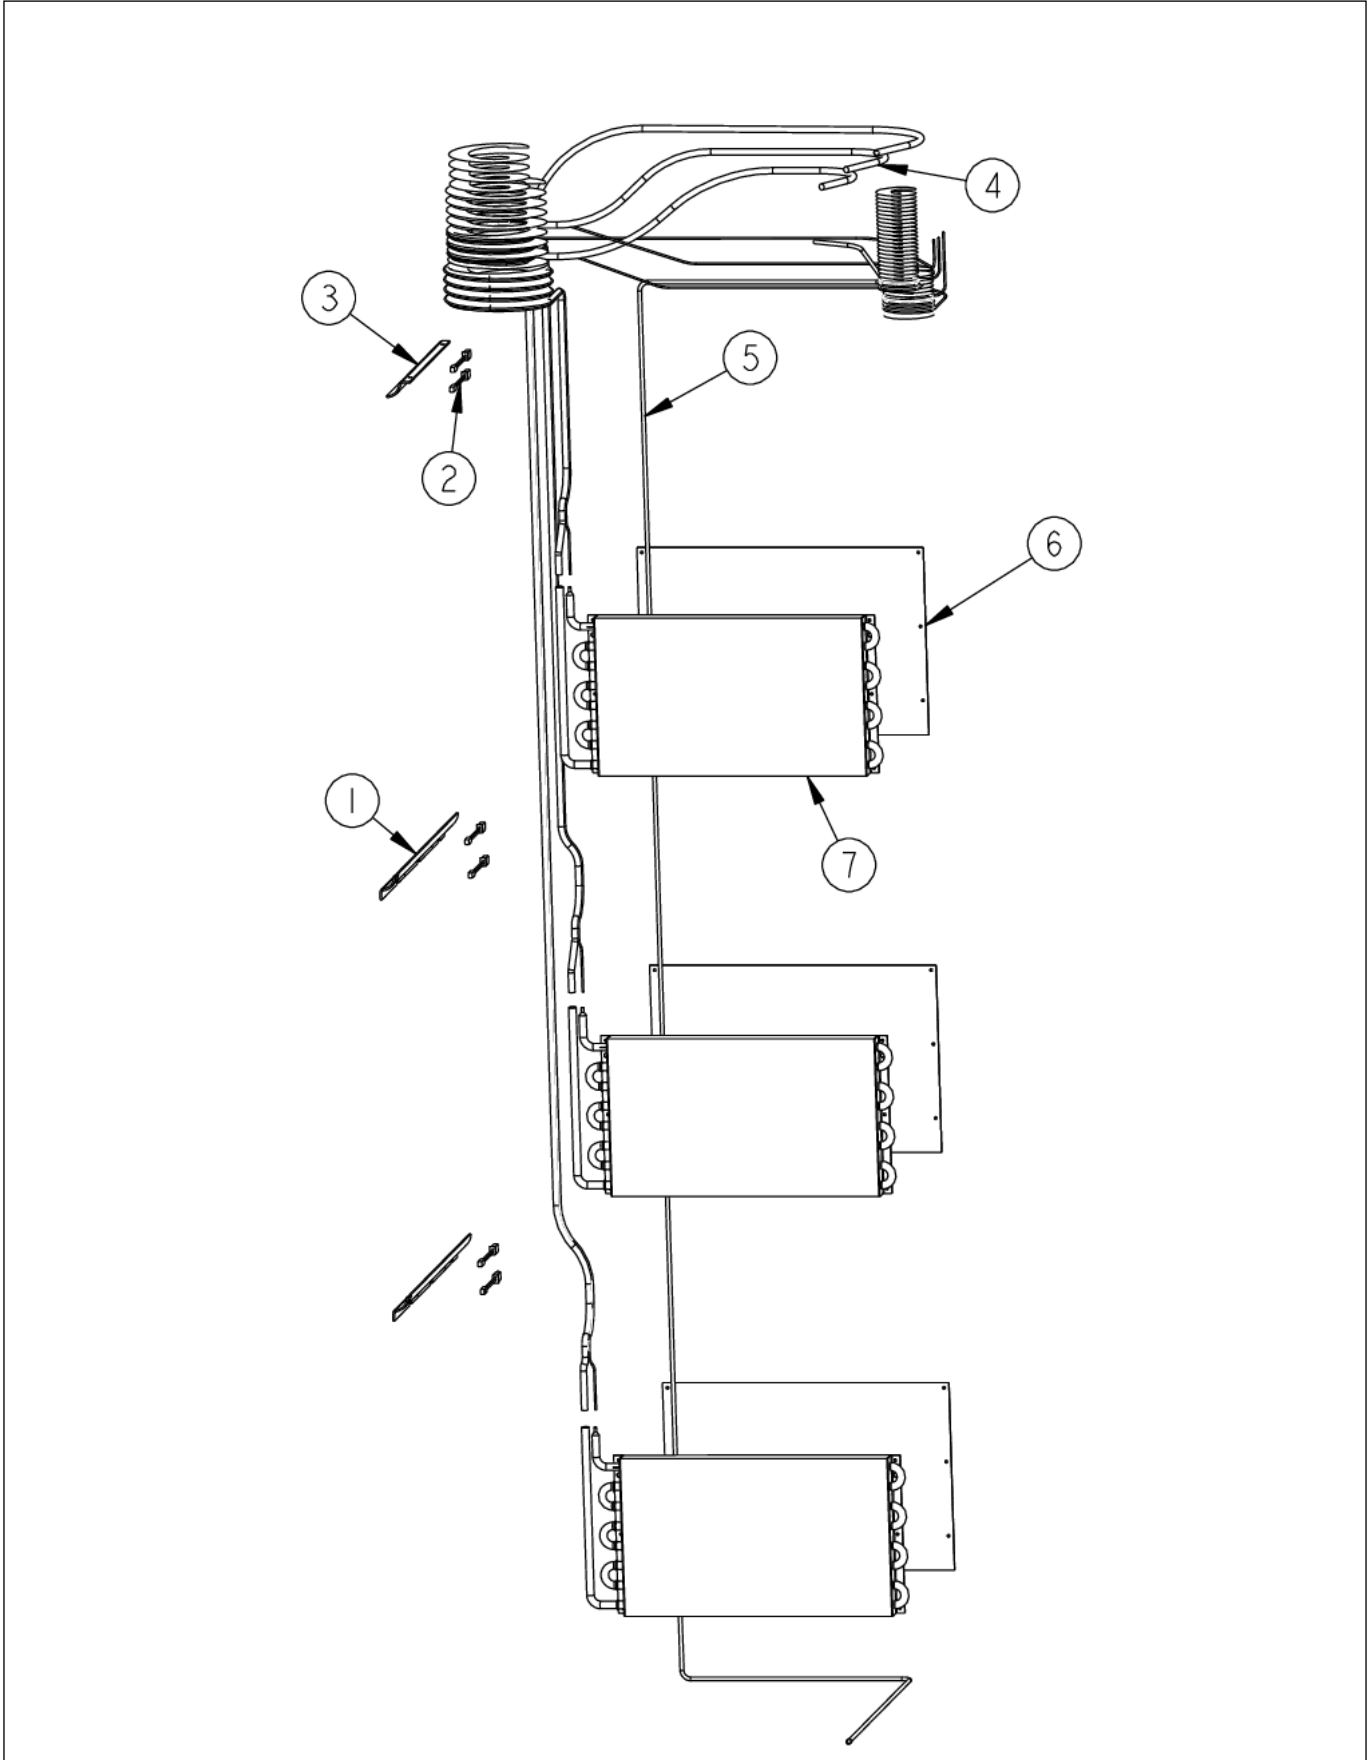

EVAPORATOR AREA

Item	Part No.	Name	Qty	Uom	NOTES
1	PK930124	WIRE, CHANNEL	1	EA	
2	PJ930025	WC - THERMISTER A2253PT22P1	1	EA	
3	PK930089	EXTRUSION - WIRE CHANNEL	1	EA	
4	PB920158	HEAT EXCHANGE TUBING - TOP WC	1	EA	
Not Shown	NOTE	(USED FOR ALL THREE EVAPS)		EA	
5	F2098043	DISCHARGE TUBING	1	EA	
6	PK930088	DRAIN SHIELD - EVAP	1	EA	
7	PJ960001	EVAPORATOR ASSY	1	EA	

Comments for Part Num. PJ960001

karen@knservice.com on Jul 11, 2017
these keep me busy. watch out for contamination when changing. use nitrogen, and take your time.