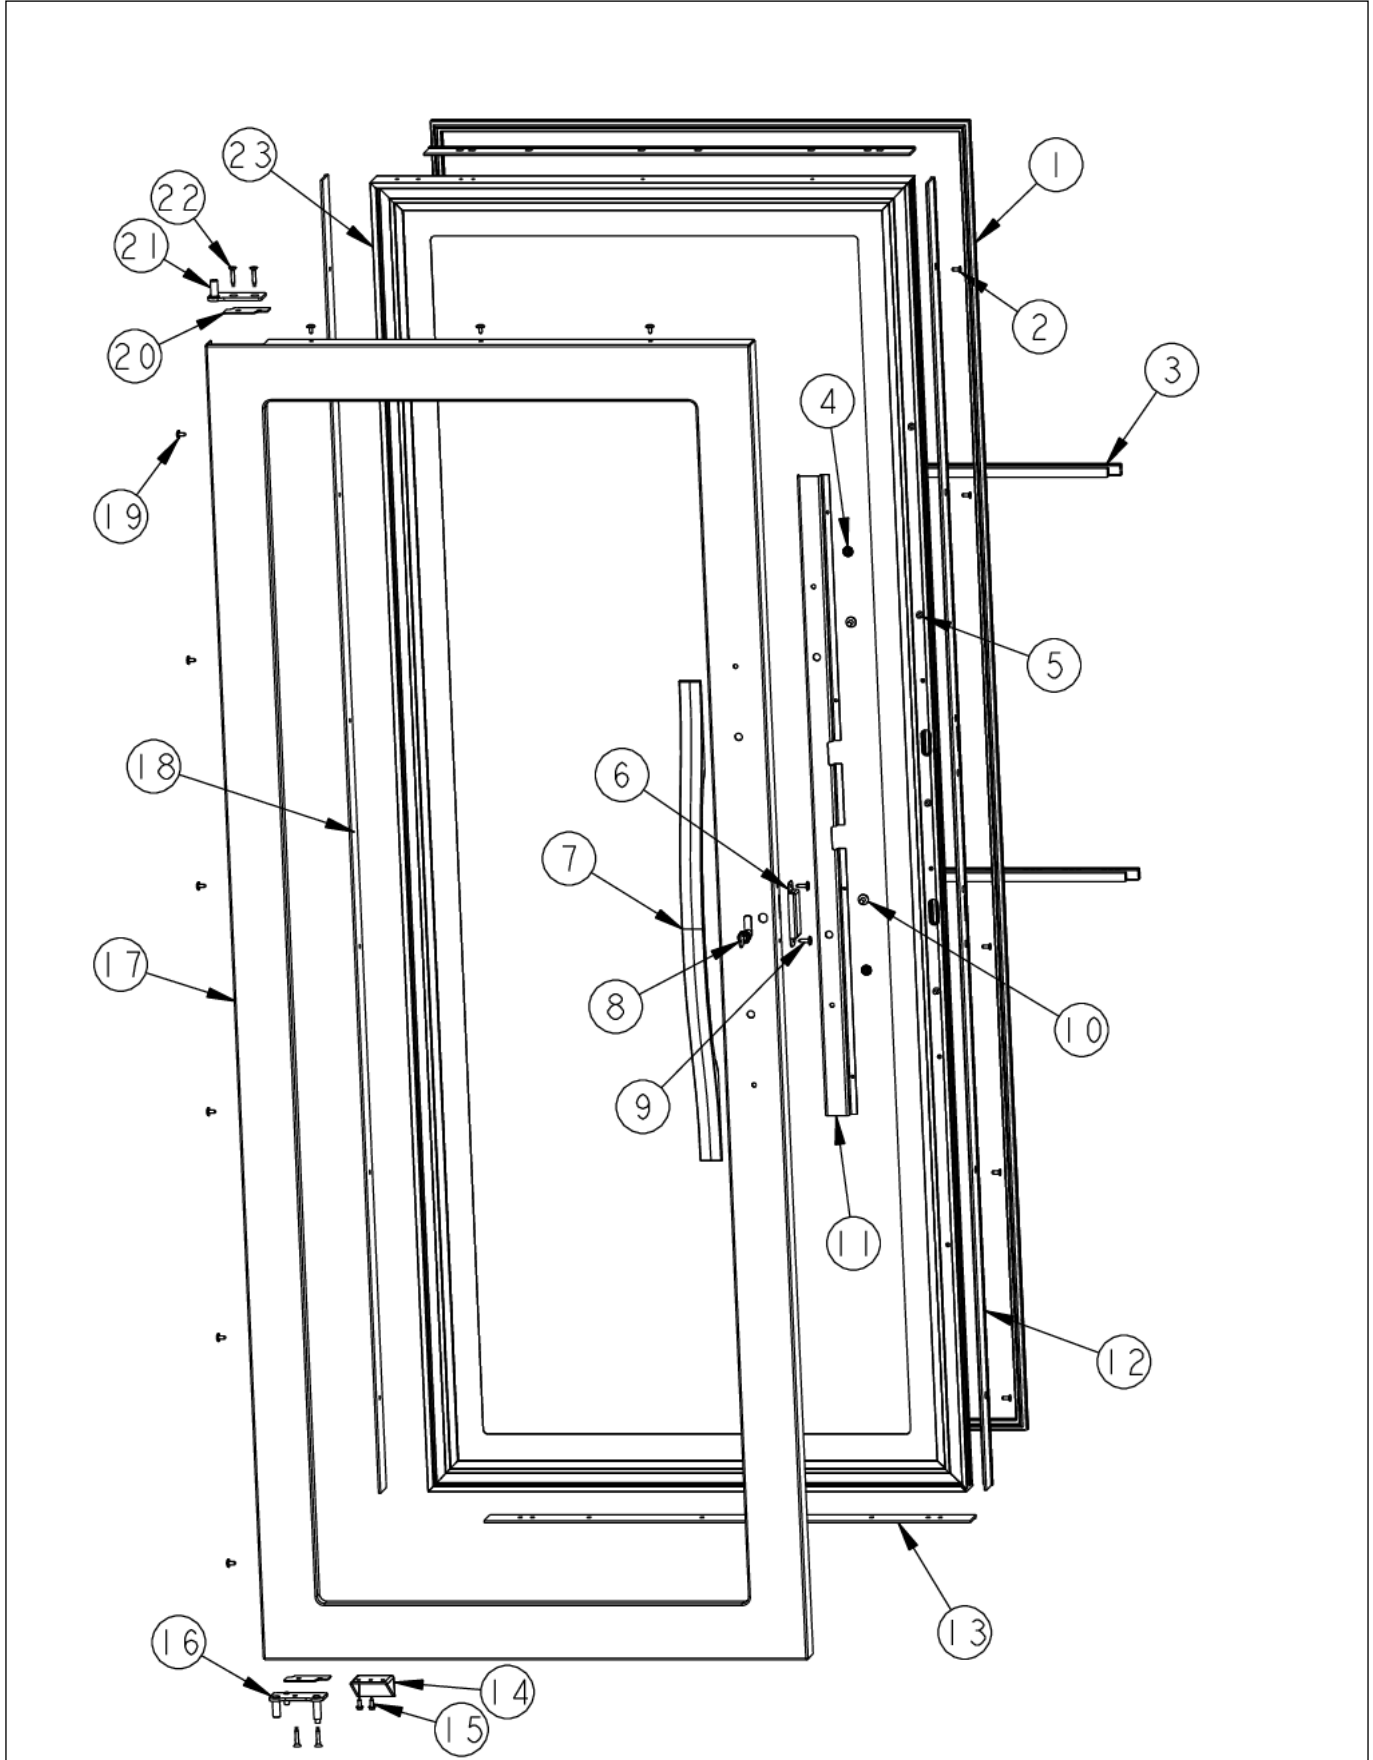

DOOR ASSEMBLY

Item	Part No.	Name	Qty	Uom	NOTES
1	PB970233	WINE CELLAR DOOR GASKET	1	EA	
2	M0215318	SCREW-SM	1	EA	
3	PB970148	GASKET - WC DOOR SEAL	1	EA	
4	PD030152	CAPPED WASHER PAL NUT	1	EA	Not available online / Call for pricing and availability
5	M0220417	SCREW-TC	1	EA	
6	B2098666	COVER STRIKE	1	EA	
7	PE030166	Handle, Freezer Door - SS	1	EA	
7	PE030166PVD	Handle, Freezer Door - BR	1	EA	Not available online / Call for pricing and availability
8	001401-000	LOCKING, ARM ASM DES	1	EA	
9	M0210458	Screw, SM	1	EA	
10	M0204303	SCREW-MACH	1	EA	
11	K2098341	BRACKET - WC DES HANDLE	1	EA	NO LONGER AVAILABLE, Not available online / Call for pricing and availability
12	PK930155	SPACER - WC PRO / DES HANDLE	1	EA	
13	PK930099	SPACER - DOOR WC PRO	1	EA	
14	PD050019	STRIKER DOOR SWITCH	1	EA	
15	PD020194	SCREW-SM	1	EA	
16	PC920147	PIVOT PLATE ASSY - WC LH BOT	1	EA	
16	PC920146	PIVOT PLATE ASSY - WC RH BOT	1	EA	
17	PM910270	SKIN - WC DOOR W/LOCK DES LH	1	EA	NO LONGER AVAILABLE
17	PM910269	SKIN - WC DOOR W/LOCK DES RH	1	EA	
18	PK930103	SPACER - WC PRO/DES HINGE	1	EA	
19	PD020032	SRW-8(A)X3/8"PH.WFR HD 7/16DIA*NICL	1	EA	
20	PD940092	SPACER - DOOR HINGE	1	EA	
21	PC920132	PIVOT PLATE ASSY - LH	1	EA	
21	PC920133	PIVOT PLATE ASSY - RH	1	EA