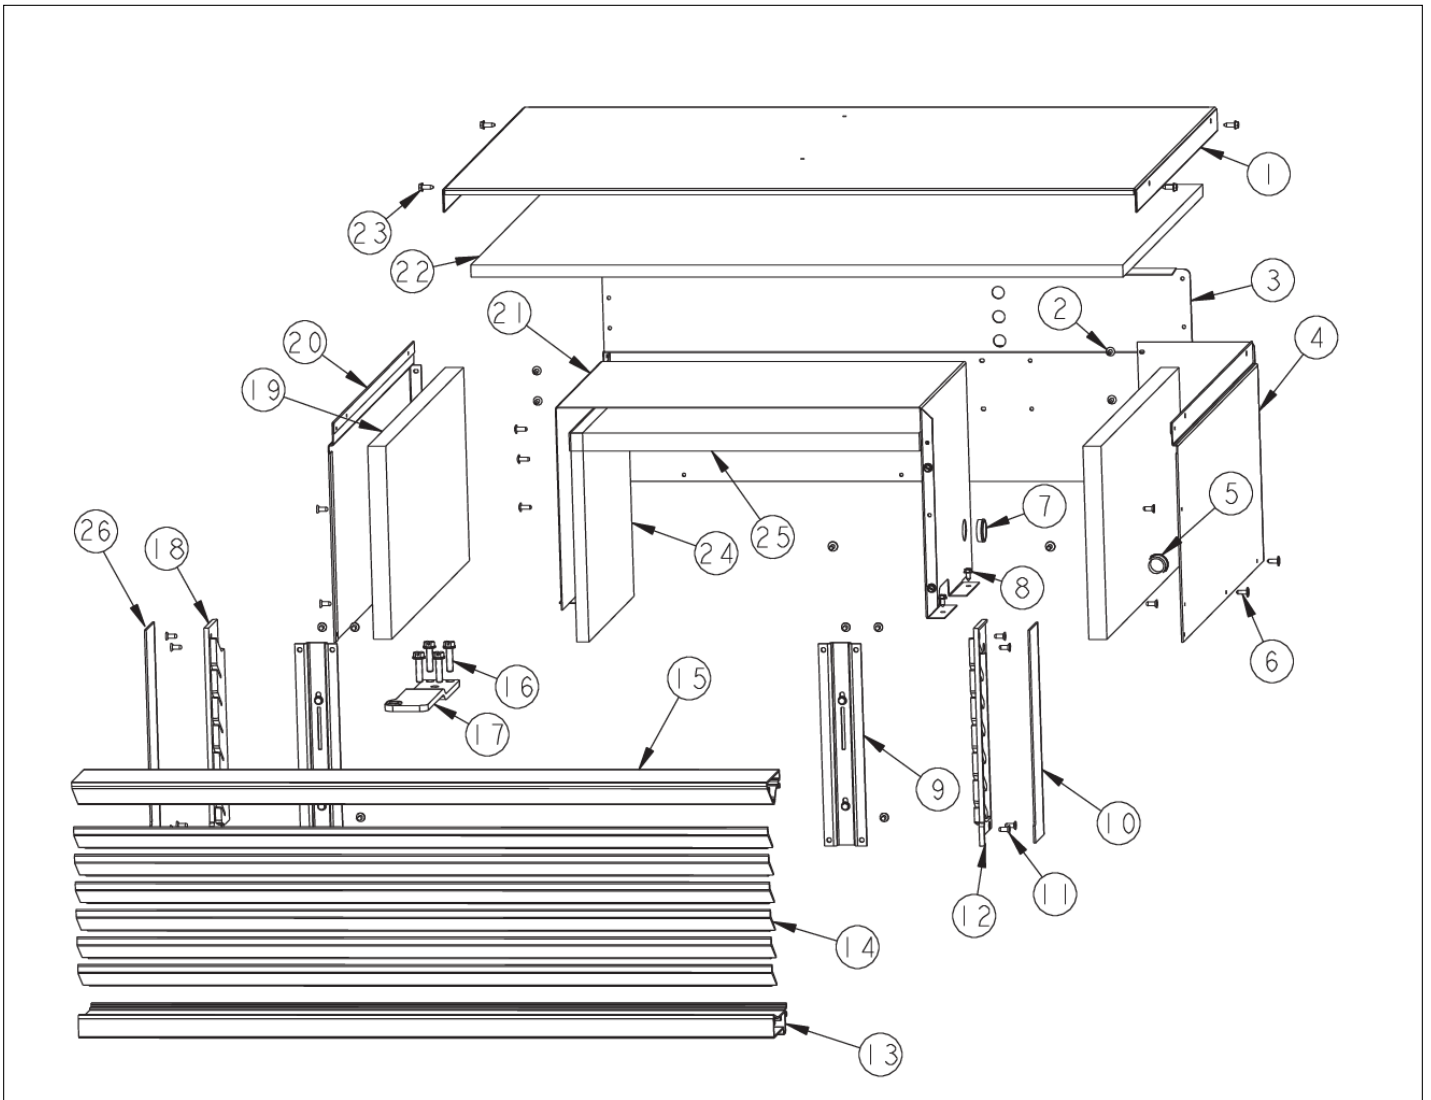

Item	Part No.	Name	Qty	Uom	NOTES
1	K2099930	MC TOP 30	1	EA	
2	PC040010	POP RIVET (.063/GR -.125) GAMD42-A	1	EA	
3	K2099932	MC BACK 30	1	EA	
4	K2099459	MC SIDE (RIGHT)	1	EA	
5	A4554806	BUSHING-SNAP VA4554806	1	EA	
6	M0210443	SCREW-E SM VM0210443	1	EA	
7	A4554818	BUSHING-SNAP VA4554818	1	EA	
8	M0211016	SCREW-SM	1	EA	
9	K20911891	GRILLE BRACKET WC	1	EA	NO LONGER AVAILABLE
10	023365-000	COVER - END CAP RH	1	EA	
11	M0215318	SCREW-SM	1	EA	
12	PM910184	ENDCAP - GRILLE RH	1	EA	NO LONGER AVAILABLE
12	PM910322	ENDCAP GRILLE R	1	EA	
13	PM910181	GRILLE - LOWER LH	1	EA	
13	PM910182	GRILLE - LOWER RH	1	EA	
14	PM910180	GRILLE - MIDDLE WC	1	EA	
15	PM910179	GRILLE - UPPER	1	EA	
16	000570-000	FASTENER, BOLT, 1/4-20 IHXWS 1" S ZN SER	1	EA	
17	PC920131	HINGE PLATE - LH UPPER	1	EA	
17	PC920130	TOP HINGE ASSY (RH)	1	EA	
18	PM910321	ENDCAP GRILLE L	1	EA	
18	PM910183	ENDCAP - GRILLE LH	1	EA	NO LONGER AVAILABLE
19	PB070346	FOAM INSULATION-LEFT SIDE	1	EA	
20	K2099460	MC SIDE L	1	EA	
21	K2098054	COVER - CONDENSOR COIL	1	EA	
22	PB070348	FOAM INSULATION-TOP	1	EA	
23	PD020194	SCREW-SM	1	EA	
24	PB070344	FOAM INSULATION-LEFT CONDENSER	1	EA	
25	PB070345	FOAM INSULATION-TOP CONDENSER	1	EA