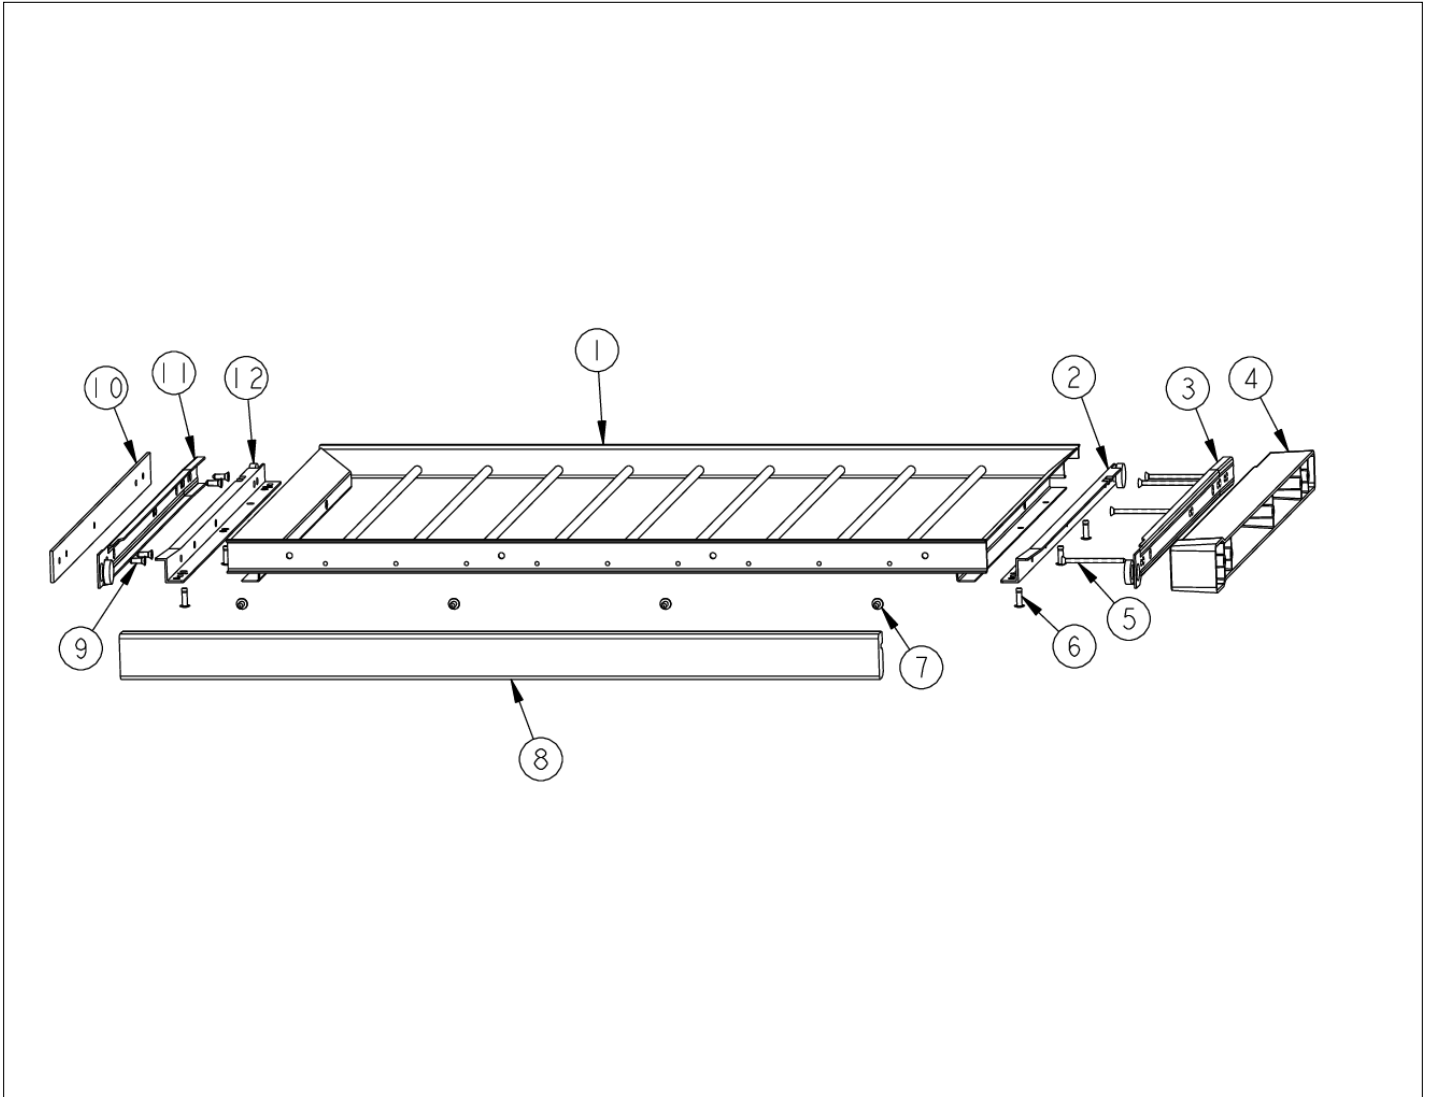

TOP AND MIDDLE WINE RACK

Item	Part No.	Name	Qty	Uom	NOTES
1	PM910289	WINE RACK ASSY FRAME	1	EA	Not available online / Call for pricing and availability
2	PC980001	WINE RACK SLIDE - RACK R	1	EA	
3	PK900030	WINE RACK SLIDE - CABINET R	1	EA	
4	PD940103	SPACER - WINE RACK	1	EA	
5	PD920155	FLATHEAD POINT TYPE "AB" #8-18 X 2"	1	EA	
6	PC940018	POP RIVET - 5/32 X 1/8 - 1/4 GRIP	1	EA	
7	PD020194	SCREW-SM	1	EA	
8	025495-000	FRONT TOP/MID RACK TOP TWO	1	EA	
9	PD920140	SCREW	1	EA	
10	PD940078	SPACER WINE RACK SLIDE .125 THICK	1	EA	
11	PK900029	WINE RACK SLIDE - CABINET L	1	EA	
12	PC980002	WINE RACK SLIDE - RACK L	1	EA	NO LONGER AVAILABLE