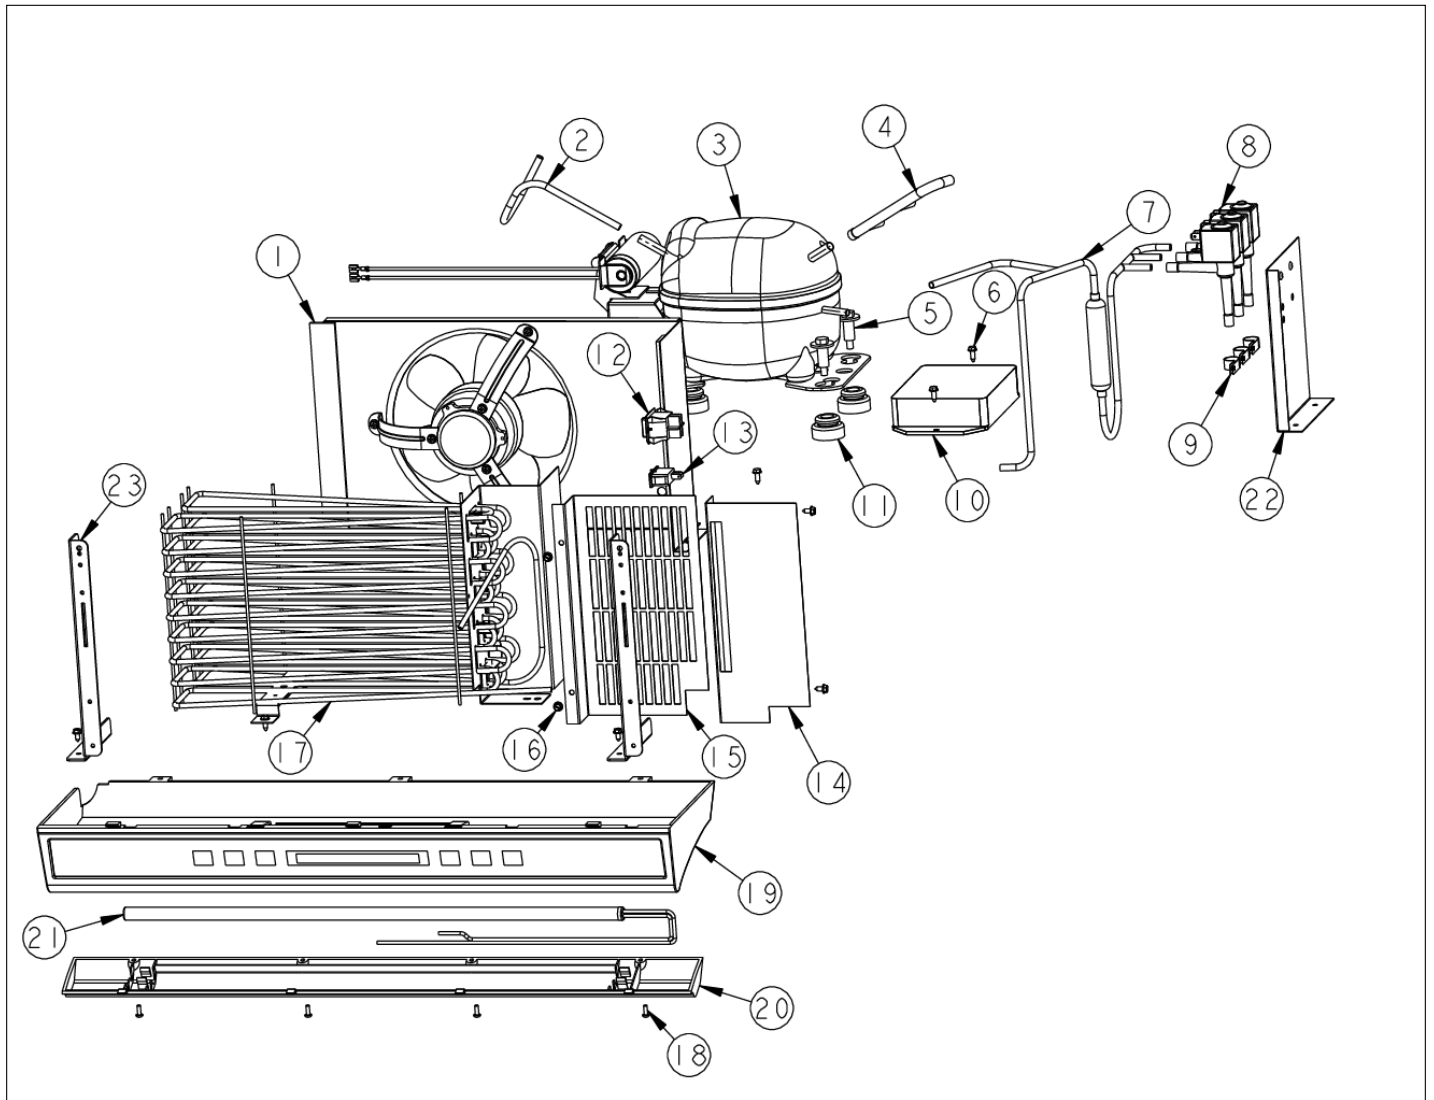

Item	Part No.	Name	Qty	Uom	NOTES
21	PE950116	LIGHT ASSY - AURA	1	EA	
22	K2097560	MOUNTING BRACKET FLUID CONTROL	1	EA	
23	K20912569	BRACKET GRILLE SUPPORT	1	EA