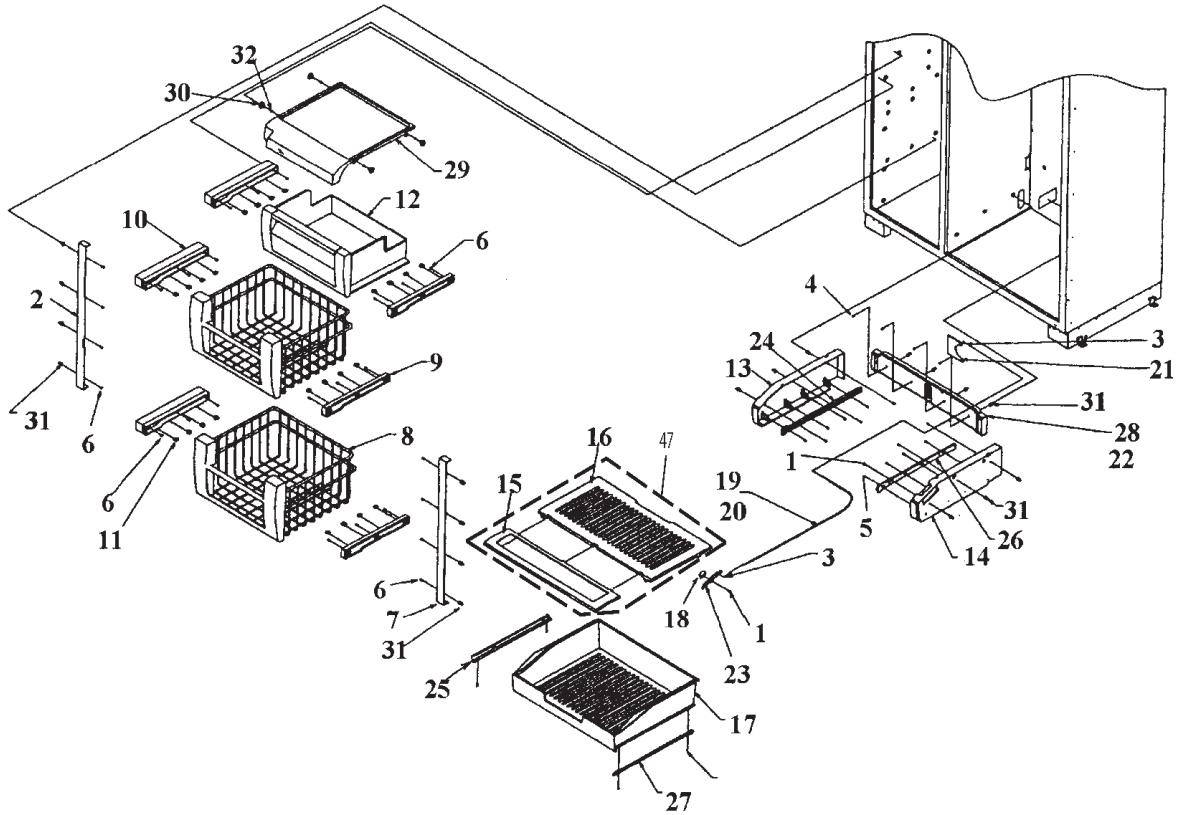

Item	Part No.	Name	Qty	Uom	NOTES
25	12073902	GLIDE-L DRAWER V12073902	1	EA	
26	12073903	GLIDE-R SUPPORT V12073903	1	EA	
27	12073904	GLIDE-R DRAWER V12073904	1	EA	
28	12196201	GSKT-CONTROL COVER	1	EA	NO LONGER AVAILABLE
29	PK930079	SHELF COVER SXS 48 FZ	1	EA	
30	12258501	SUPPORT-SHELF	1	EA	
31	M0581001	GROMMET-SCREW VM0581001	1	EA	
32	M0211021	SCREW-SM	1	EA	
33	M0238616	SCREW, SMALL	1	EA	
34	12144302	CRISPER PAN ASSY 48"/48 DISP	1	EA	
35	M0220417	SCREW-TC	1	EA	
36	V12183901	DAIRY DRAWER ASSY 48"/48D	1	Wholesale Price	
37	043624-000	SHELF ASM GLASS 30 AR 48 FF	1	EA	
38	PM910411	SHELF WIRE AF 36	1	EA	
39	12064501	GLIDE-LEFT CRISPER	1	EA	
40	12064502	GLIDE-RIGHT CRISPER	1	EA	
41	V12064601	GLIDE-CTR CRISPER #	1	Wholesale Price	
42	12144003	SHELF, CRISPER	1	EA	Not available online / Call for pricing and availability
43	12064701	PAD-GLIDE V12064701	1	EA	
44	000485-000	DELI TOP ASSEMBLY - 48 SXS	1	EA