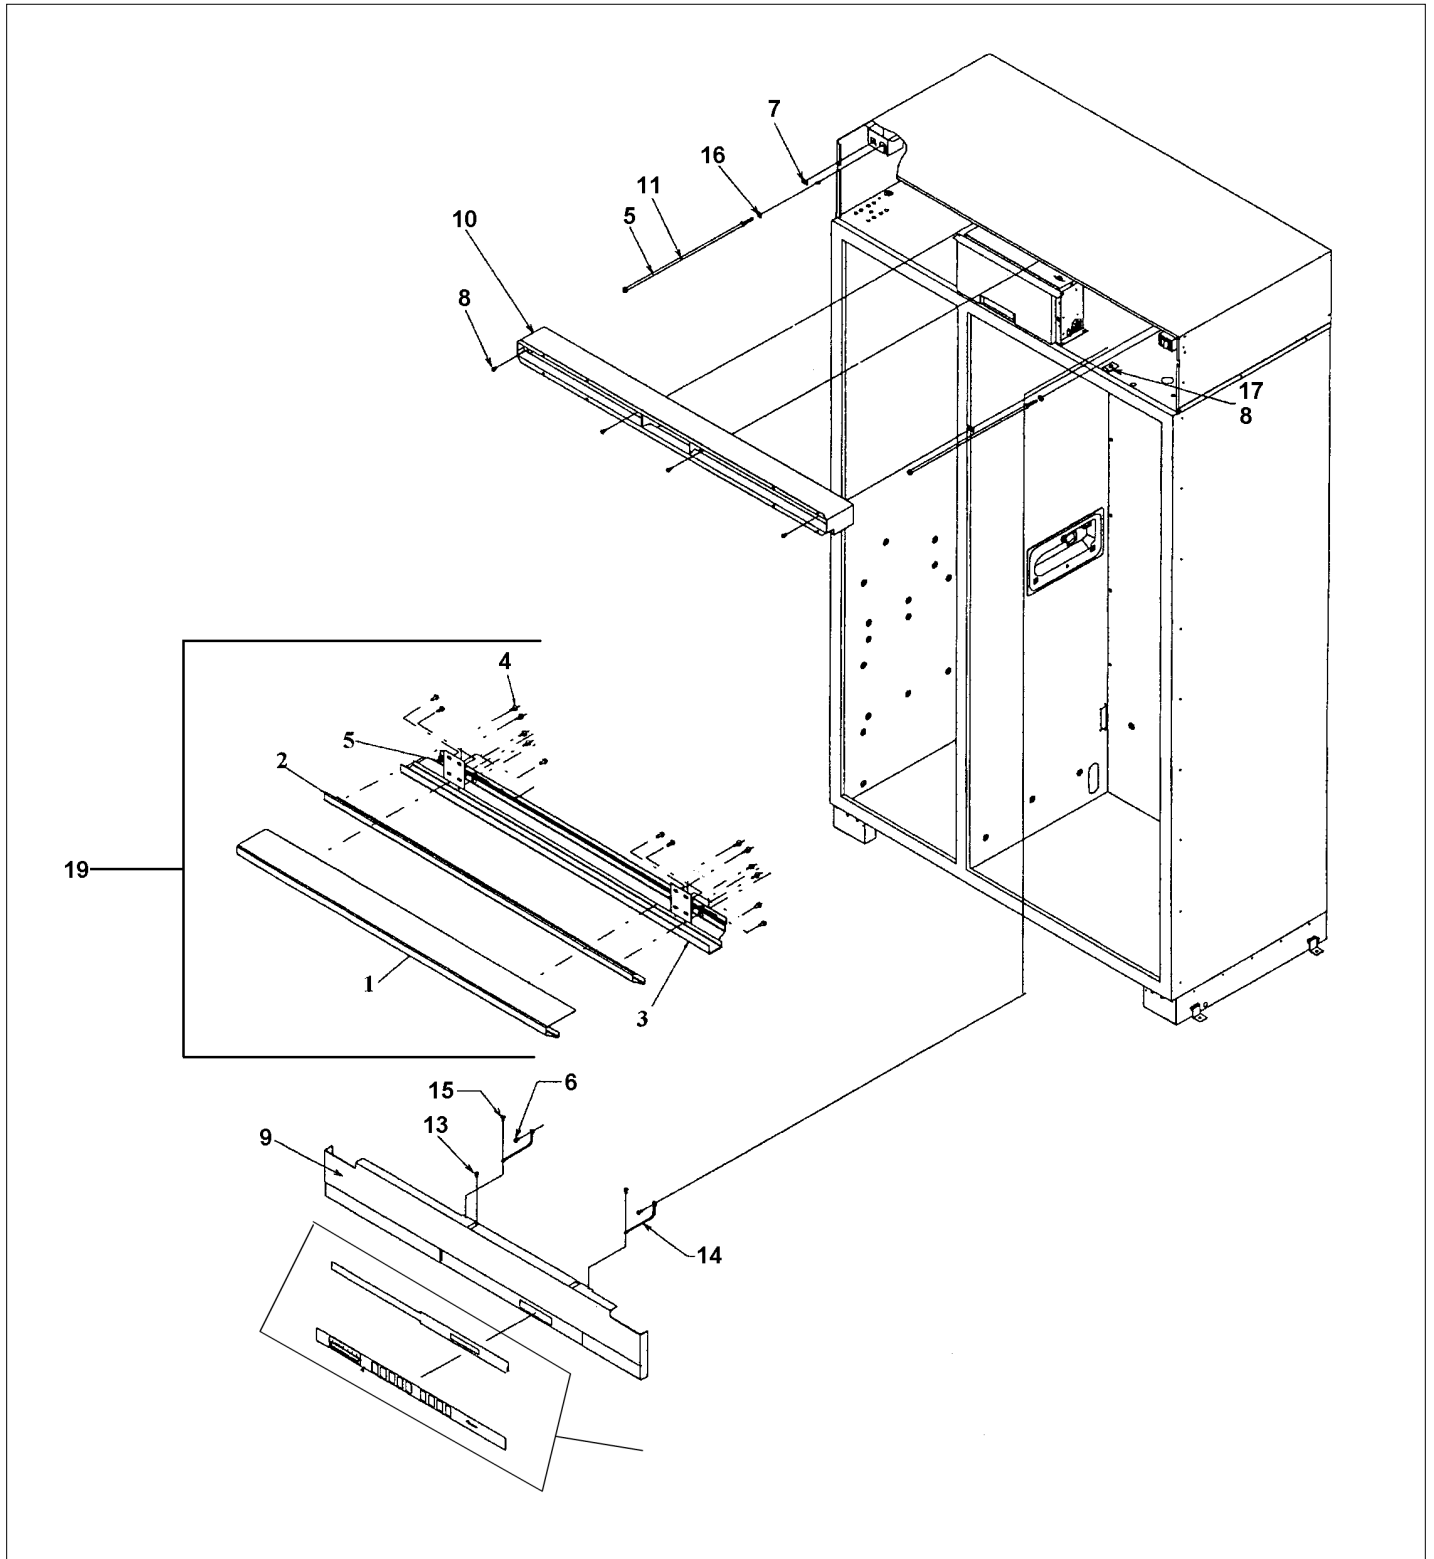

UPPER GRILLE AND KEYBOARD

Item	Part No.	Name	Qty	Uom	NOTES
1	PM910074	GRILL TOP		EA	NO LONGER AVAILABLE
2	PM910076	GRILLE MIDDLE 48 SXS		EA	
3	PM910078	GRILL BOTTOM		EA	NO LONGER AVAILABLE
4	A4539601	DAMPER-TUBING .8		EA	Not available online / Call for pricing and availability
5	M0223603	SCREW-LAG		EA	
6	M0238846	SCREW-SHLDR		EA	
7	M0288120	NUT-SPEED VM0288120		EA	
8	M0238616	SCREW, SMALL		EA	
9	12210301	COVER, CONTROL PANEL		EA	Not available online / Call for pricing and availability
10	G9096487BK	AIR DUCT WELD ASSY		EA	
11	PE950172	OVERLAY SWITCH SXS 48 NON - DISP		EA	
13	M0224128	SCREW-SM		EA	
14	12064001	SUPP-CONT PANEL		EA	
15	A4539601	DAMPER-TUBING .8		EA	Not available online / Call for pricing and availability
16	M0270510	WASHER #		EA	
17	12414701	BRKT-CONT COVER		EA	NO LONGER AVAILABLE
18	12349301	BEARING-SLEEVE V12349301		EA	
19	016178-000	GRILLE ASSY 48" EXTRUDED (48" TRIM)		EA	
Not Shown	NOTE	(Items 1 - 7)		EA	
NI	M0215318	SCREW-SM		EA