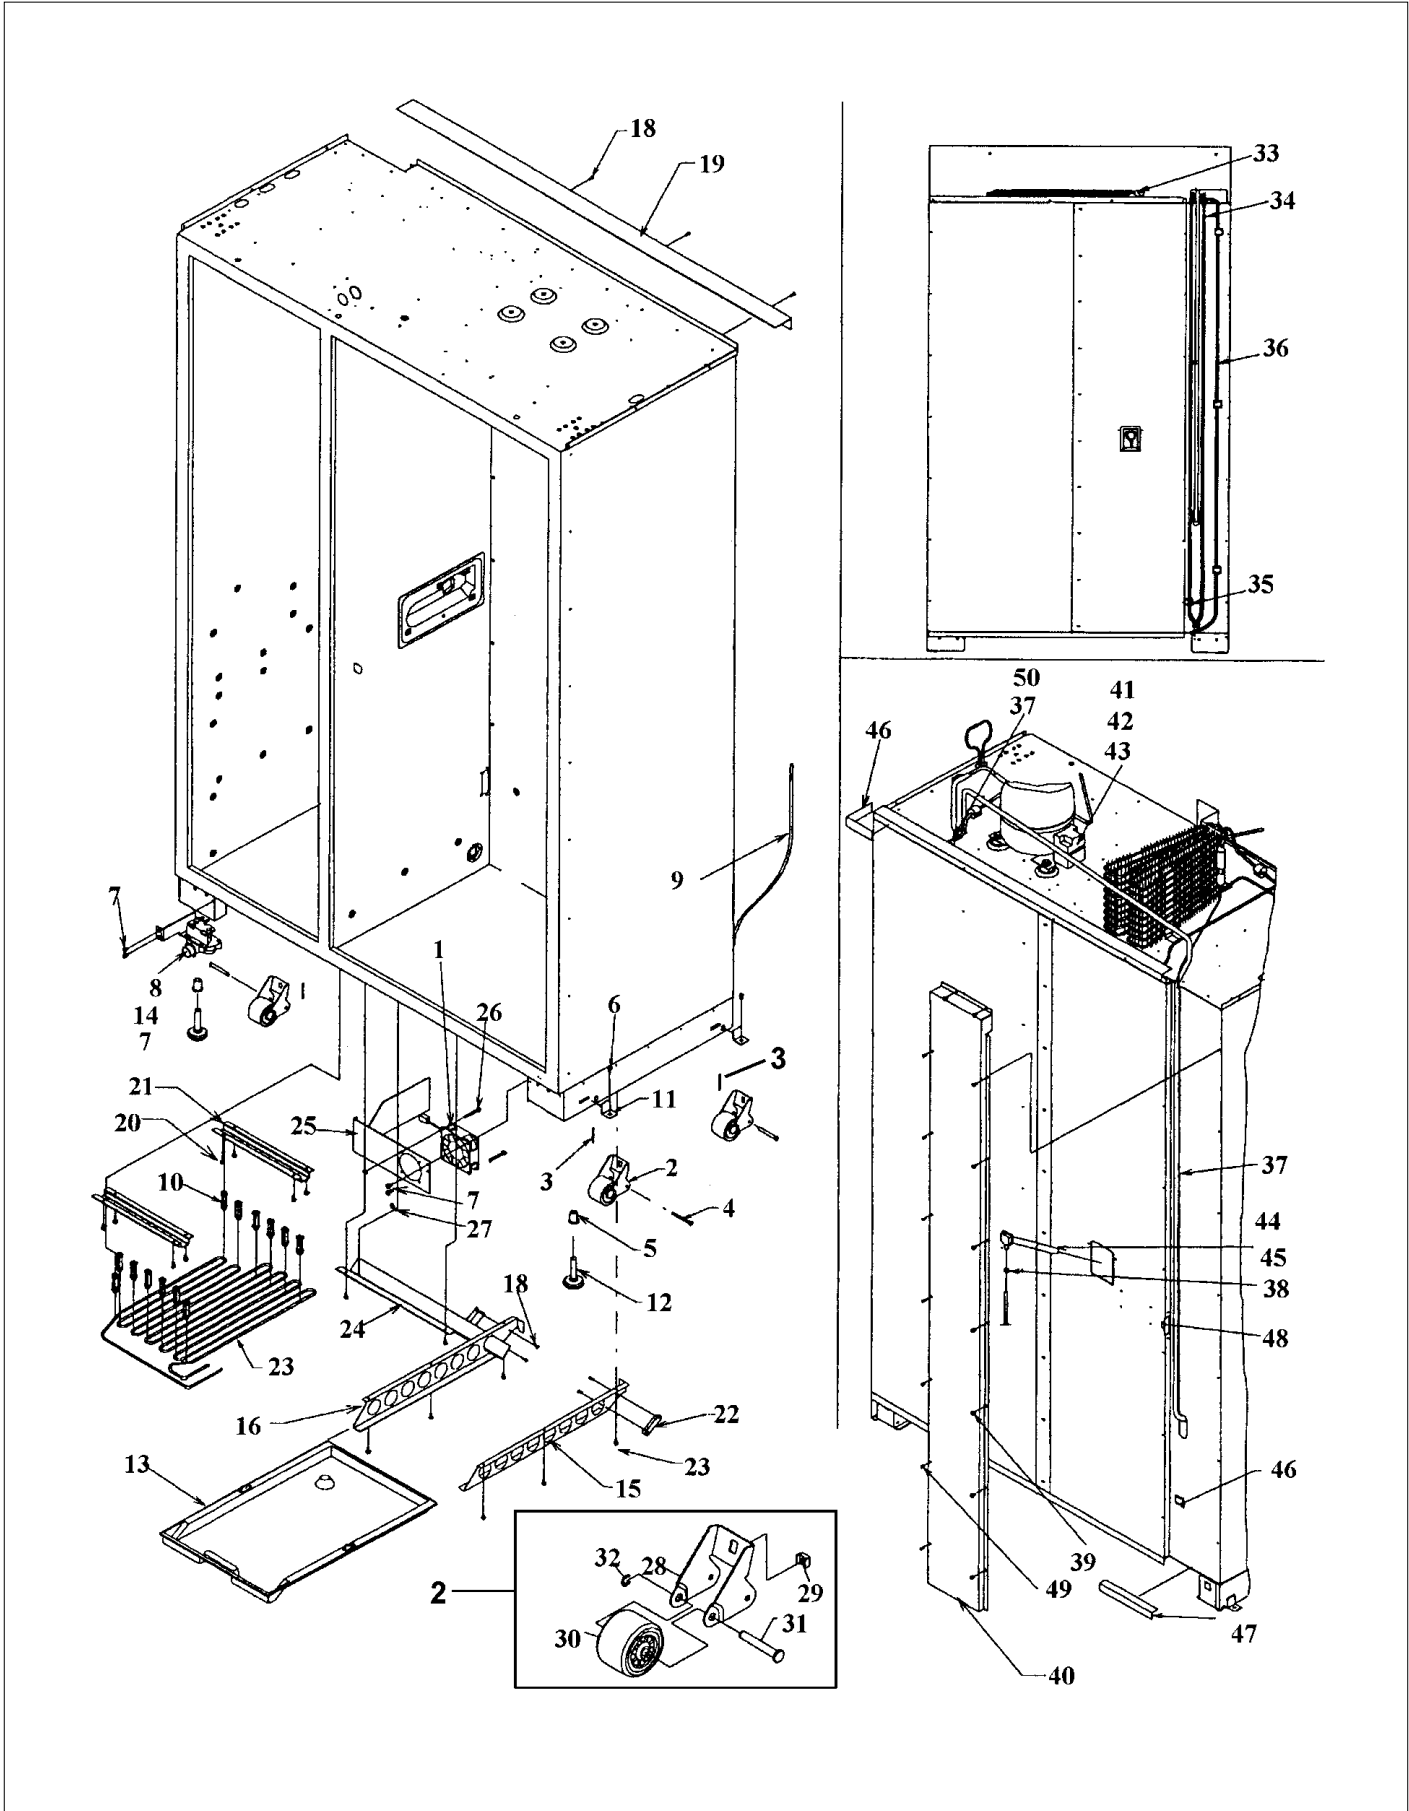

Item	Part No.	Name	Qty	Uom	NOTES
Comments for Part Num. G5096419 bradleysapplianceservice@shaw.ca on May 11, 2018 This part G5096419 does NOT come with the aluminum tube. If aluminum tube is required, order 005899-000 and cut to size.					
42	A3127415	EXT-FILL TUBE	1	EA	
43	M0104106	CLIP-CORD VM0104106	1	EA	
44	A3189370	GASKET-FOAM VA3189370	1	EA	
45	A3189368	GASKET-FOAM VA3189368	1	EA	
46	A4539601	DAMPER-TUBING .8	1	EA	Not available online / Call for pricing and availability
NI	013112-000	NOISE REDUCTION FAN KIT	1	EA