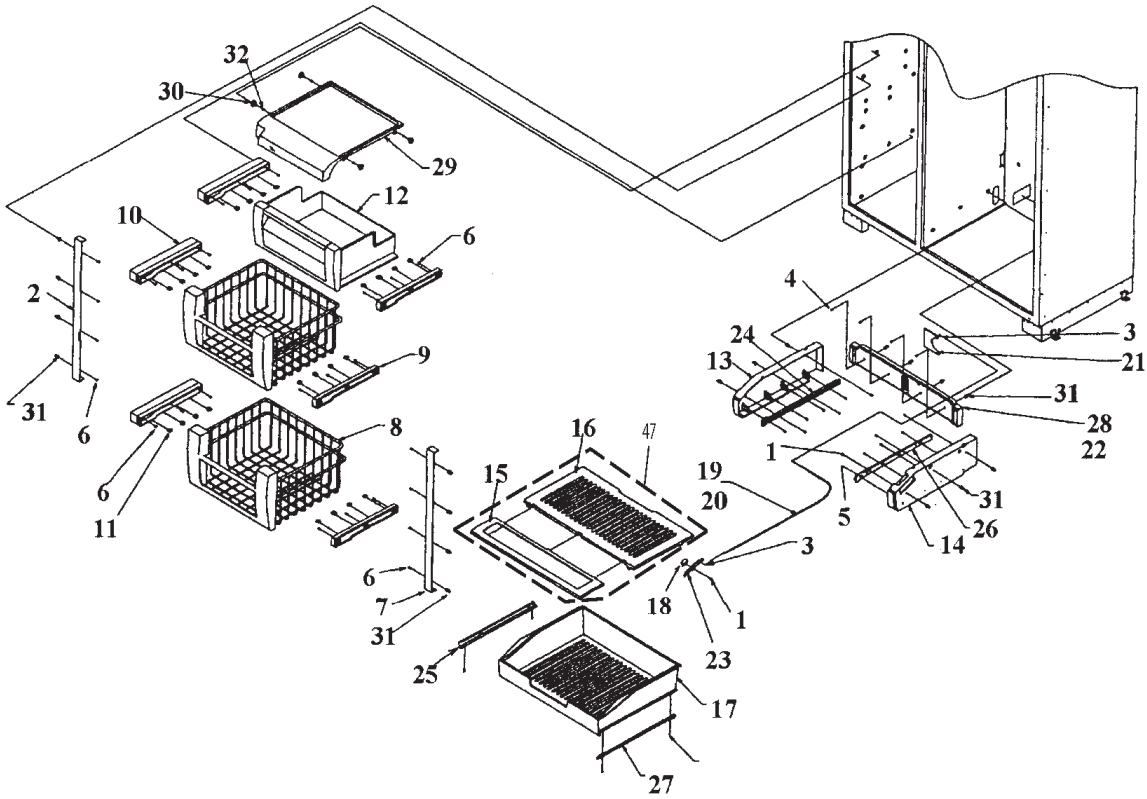

SHELVING

Item	Part No.	Name	Qty	Uom	NOTES
1	M0211018	SCREW-SM	1	EA	
2	PK930073	CLOSEOUT SIDE SXS 48 FZ L	1	EA	
3	M0213105	SCREW-SM	1	EA	
4	M0213531	SCREW-SM	1	EA	NO LONGER AVAILABLE, Not available online / Call for pricing and availability
5	M0213503	SCREW, SM	1	EA	
6	M0238616	SCREW, SMALL	1	EA	
7	V12304301	CLOSEOUT-FZ SIDE #	1	EA	
8	PM910190	BASKET ASM FZ	1	EA	
9	PK930074	GLIDE SXS 48 FZ R	1	EA	
10	PK930075	GLIDE SXS 48 FZ L	1	EA	
11	12064701	PAD-GLIDE V12064701	1	EA	
12	PK930076	ICE PAN ASM SXS 48	1	EA	
13	PK930087	SUPPORT DRAWER SXS 48 L	1	EA	
14	V12073003	SUPPORT-R DRAWER #	1	Wholesale Price	
15	V12223208	DELI LID ASSY 48"/48D	1	Wholesale Price	
Not Shown	NOTE	(MUST ORDER ITEM 44)		EA	
16	12223304	DELI TOP ASSEMBLY	1	EA	
Not Shown	NOTE	(MUST ORDER ITEM 44)		EA	
17	V12073304	DRAWER-DELI 48"/48"Disp	1	Wholesale Price	
18	V12073401	KNOB-DELI CONT	1	Wholesale Price	
19	12073501	TUBE-PLASTIC	1	EA	
20	12073506	TUBE-PLASTIC	1	EA	
21	V12073601	SLIDE-DELI CONT	1	EA	NO LONGER AVAILABLE
22	V12231201	COVER-AIR CONTROL	1	Wholesale Price	
23	V12070501	GLIDE-DELI KNOB #	1	EA	NO LONGER AVAILABLE
24	12073901	GLIDE-L SUPPORT V12073901	1	EA