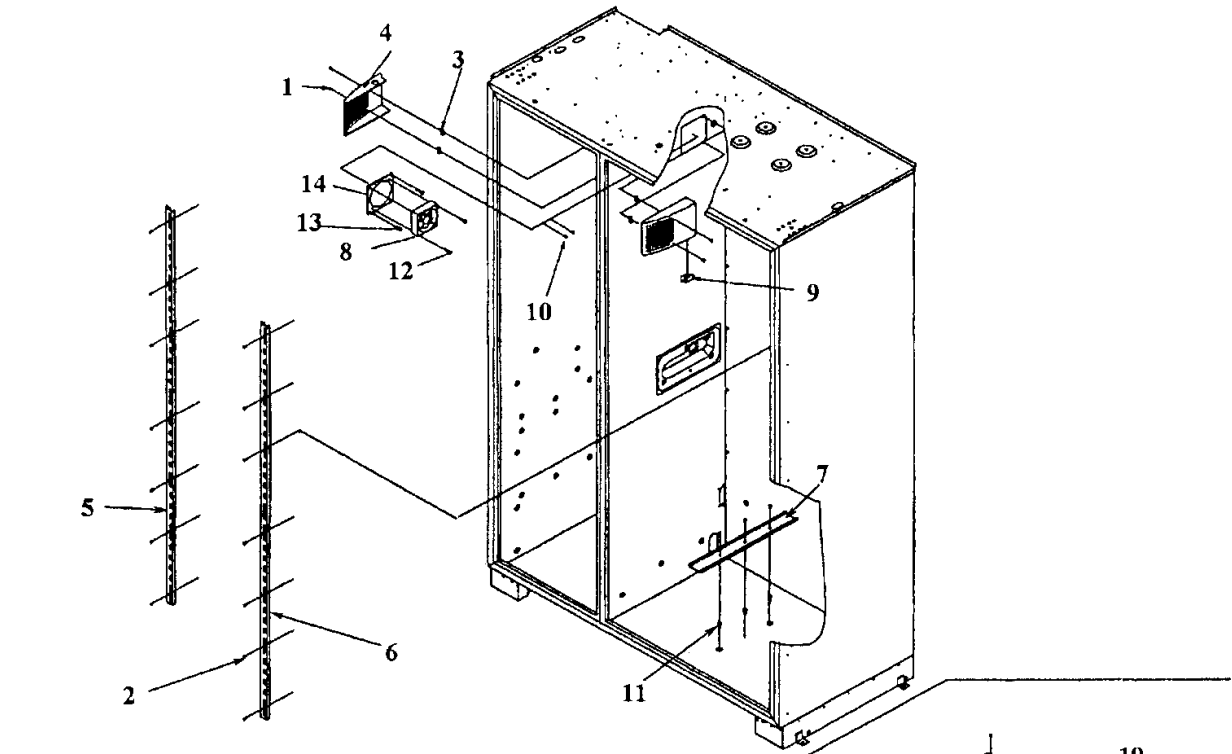

FLOW CHART DEFROST

FLOW CHART ICE MAKER

FLOW CHART NO COMPRESSOR

LADDERS

Item	Part No.	Name	Qty	Uom	NOTES
1	M0221913	SCREW-SM	1	EA	
2	M0238535	SCREW-SM	1	EA	
3	M0288120	NUT-SPEED VM0288120	1	EA	
4	PK930085	COVER FAN SXS 48 FF	1	EA	
Not Shown	NOTE	(REF.)		EA	
Not Shown	PK930086	COVER FAN SXS 48 FZ	1	EA	
Not Shown	NOTE	(FRZ.)		EA	
5	PK920023	LADDER FF L	1	EA	NO LONGER AVAILABLE, Not available online / Call for pricing and availability
6	PK920024	LADDER FF R	1	EA	
7	12118901	TRACK-DELI DRAWER	1	EA	
8	004551-000	AXIAL FAN	1	EA	
Comments for Part Num. 004551-000					
gboltz@VikingRange.com on Jul 21, 2016					
View service bulletin TR-0052-SP before ordering fan, if applicable order kit instead of fan					
9	C8983701	THERMISTOR	1	EA	
10	M0232903	SCREW-SE	1	EA	NO LONGER AVAILABLE
11	M0581001	GROMMET-SCREW VM0581001	1	EA	
12	M0218136	SCREW-SM	1	EA	NO LONGER AVAILABLE, Not available online / Call for pricing and availability
13	M0218137	SCREW-SM	1	EA	
14	K2096475	FAN MOUNTING PLATE	1	EA	
15	12102501	RET-HARNESS	1	EA	
NI	M0321202	TIE-ELEC	1	EA	
16	G3096496	MC COVER WELD 12213401	1	EA	NO LONGER AVAILABLE
17	M0238846	SCREW-SHLDR	1	EA	