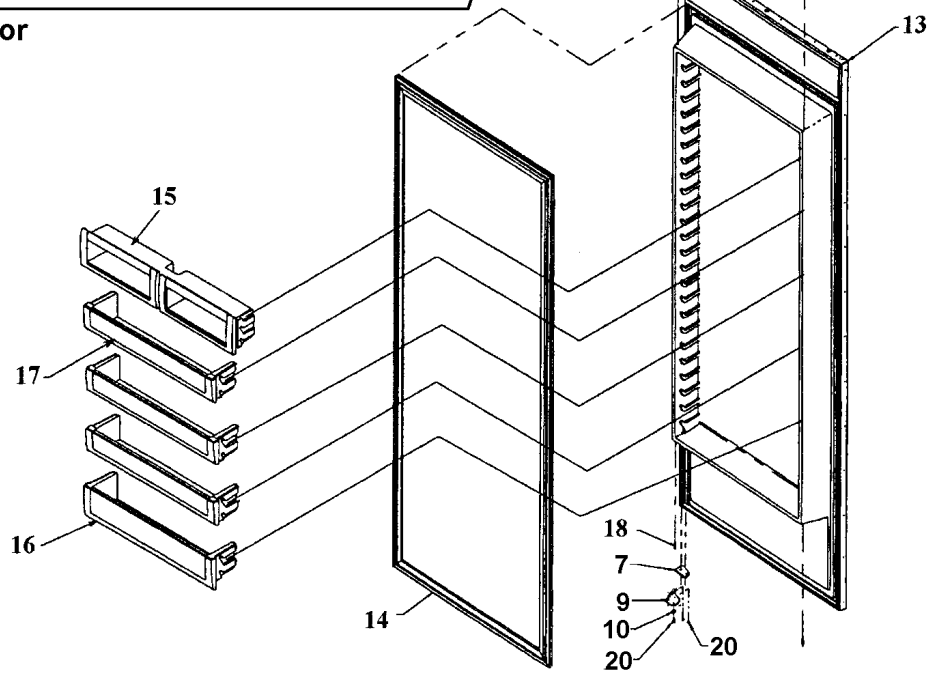

Refrigerator Door