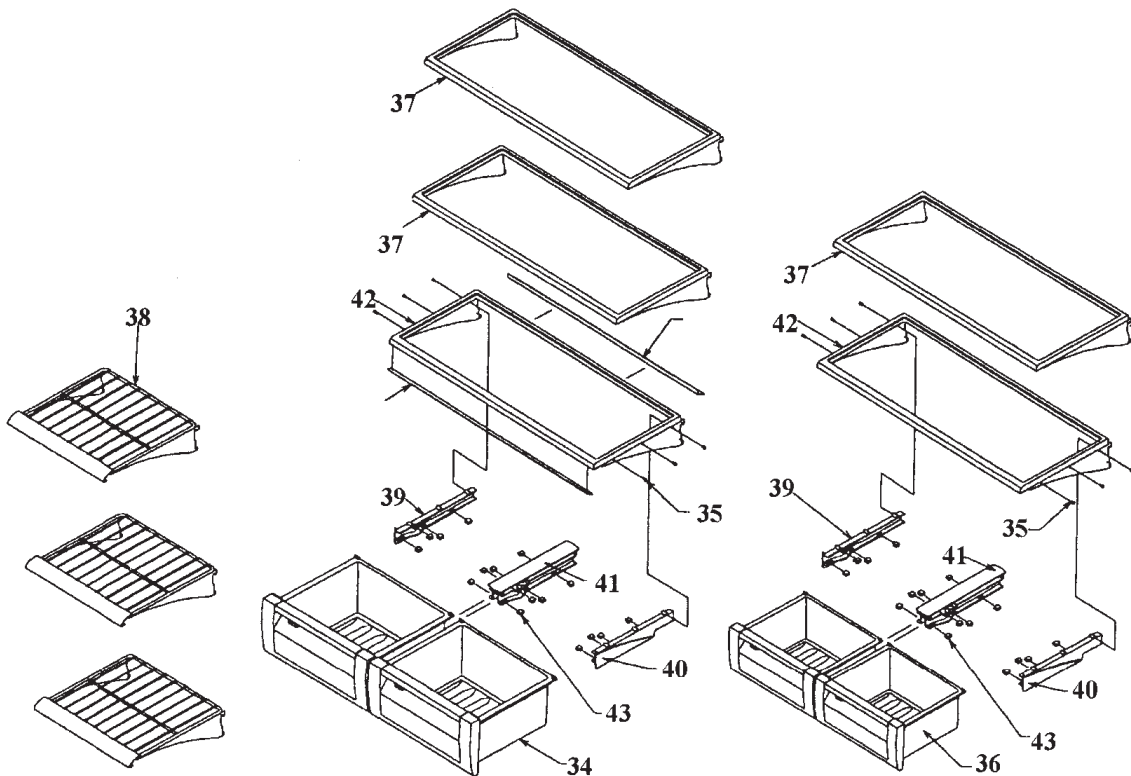

SHELVING

Item	Part No.	Name	Qty	Uom	NOTES
1	M0211018	SCREW-SM	1	EA	
2	PK930073	CLOSEOUT SIDE SXS 48 FZ L	1	EA	
3	M0213105	SCREW-SM	1	EA	
4	M0213531	SCREW-SM	1	EA	NO LONGER AVAILABLE, Not available online / Call for pricing and availability
5	M0213503	SCREW, SM	1	EA	
6	M0238616	SCREW, SMALL	1	EA	
7	V12304301	CLOSEOUT-FZ SIDE #	1	EA	
8	PM910190	BASKET ASM FZ	1	EA	
9	PK930074	GLIDE SXS 48 FZ R	1	EA	
10	PK930075	GLIDE SXS 48 FZ L	1	EA	
11	12064701	PAD-GLIDE V12064701	1	EA	
12	PK930076	ICE PAN ASM SXS 48	1	EA	
13	PK930087	SUPPORT DRAWER SXS 48 L	1	EA	
14	V12073003	SUPPORT-R DRAWER #	1	Wholesale Price	
15	V12223208	DELI LID ASSY 48"/48D	1	Wholesale Price	
Not Shown	NOTE	(MUST ORDER ITEM 44)		EA	
16	12223304	DELI TOP ASSEMBLY	1	EA	
Not Shown	NOTE	(MUST ORDER ITEM 44)		EA	
17	V12073304	DRAWER-DELI 48"/48"Disp	1	Wholesale Price	
18	V12073401	KNOB-DELI CONT	1	Wholesale Price	
19	12073501	TUBE-PLASTIC	1	EA	
20	12073506	TUBE-PLASTIC	1	EA	
21	V12073601	SLIDE-DELI CONT	1	EA	NO LONGER AVAILABLE
22	V12231201	COVER-AIR CONTROL	1	Wholesale Price	
23	V12070501	GLIDE-DELI KNOB #	1	EA	NO LONGER AVAILABLE
24	12073901	GLIDE-L SUPPORT V12073901	1	EA