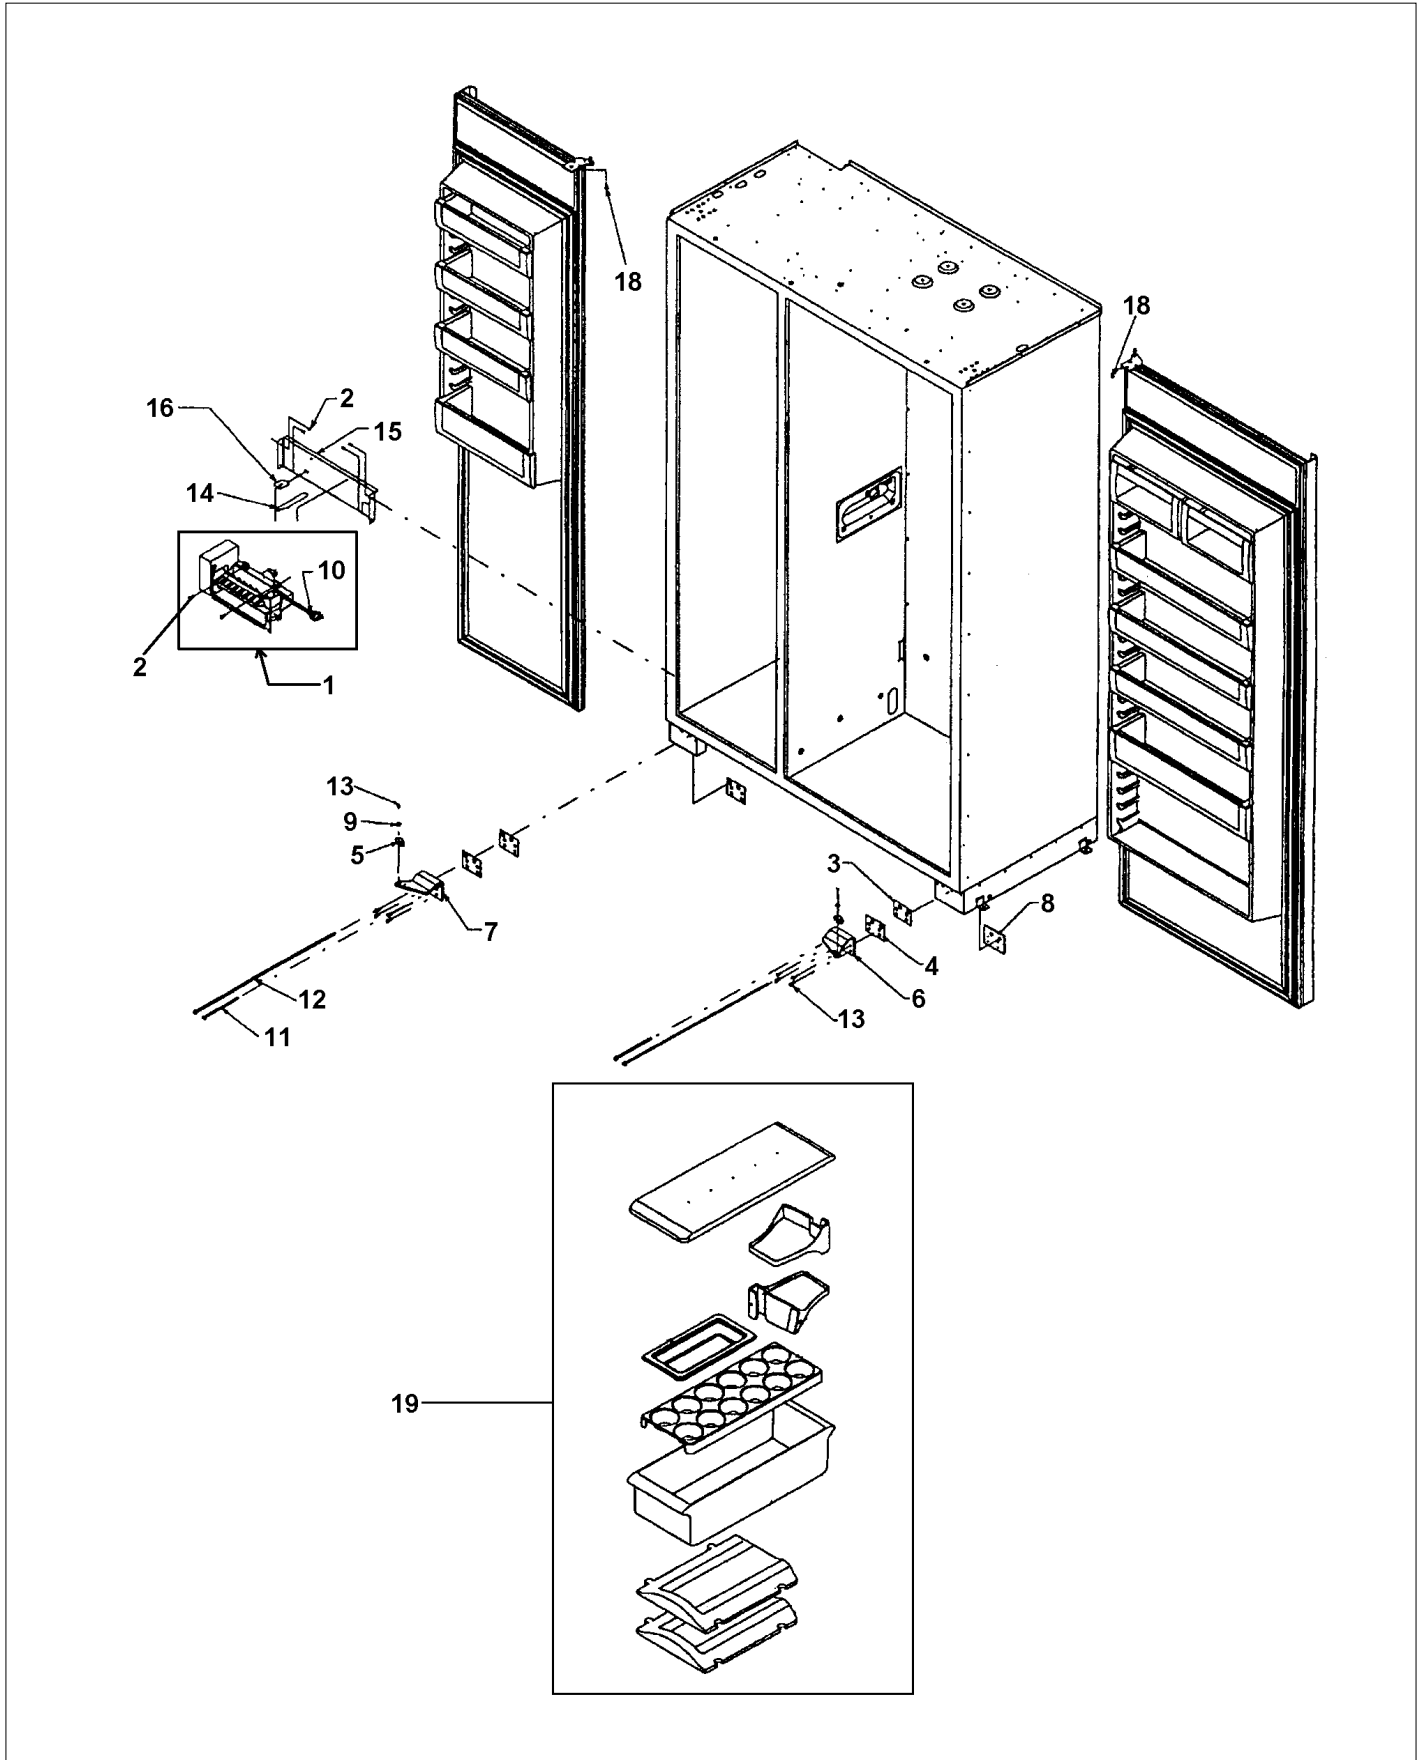

LOWER HINGES

Item	Part No.	Name	Qty	Uom	NOTES
1	G50911858	ICE MAKER ASM, NLA, order components, see TR-0023C-SP	1	EA	NO LONGER AVAILABLE
Comments for Part Num. G50911858 jennifer@thetrend.com on Feb 12, 2016 It would be nice to have the ice maker in the right location. Even better if it gave the right part number. vharding68@verizon.net on Mar 16, 2016 Doesn't matter where it is or the part number....There has been a bulletin on these ice makers since November of 2007 (Btw...it is superseded by another bulletin that is prior to that date). Bulletin number TR-0023B-SP Val @ bob's, pa bradleysapplianceservice@shaw.ca on Sep 1, 2016 SERVICE BULLETIN: TR-0023B-SP SUBS TO: 002252-000 ICE MAKER MODULE 002251-000 ICE MAKER BAIL ARM 002253-000 ICE MAKER WIRE HARNESS platinumcares@aol.com on Dec 4, 2017 i/m assy #002252-000 wire harness 002253-000 arm # 002251-000 you will need all three					
2	M0238616	SCREW, SMALL	1	EA	
3	K2096449	SHIM-LOWER HINGE 12198501	1	EA	
4	K2096450	SHIM-LOWER HINGE 12198502	1	EA	
5	PC020231	CAM DOOR CLOSURE TOP WHITE	1	EA	
6	PC920060	LOWER HINGE ASSY - RH (S X S)	1	EA	
7	PC920061	LOWER HINGE LH VCSB482	1	EA	
8	PK900026	PLATE-BOTTOM HINGE SUPPORT SXS	1	EA	
9	M0272803	WASHER-LOCK	1	EA	
10	M0321202	TIE-ELEC	1	EA	
11	M0204339	SCREW-ADJ ROLLER VM0204339	1	EA