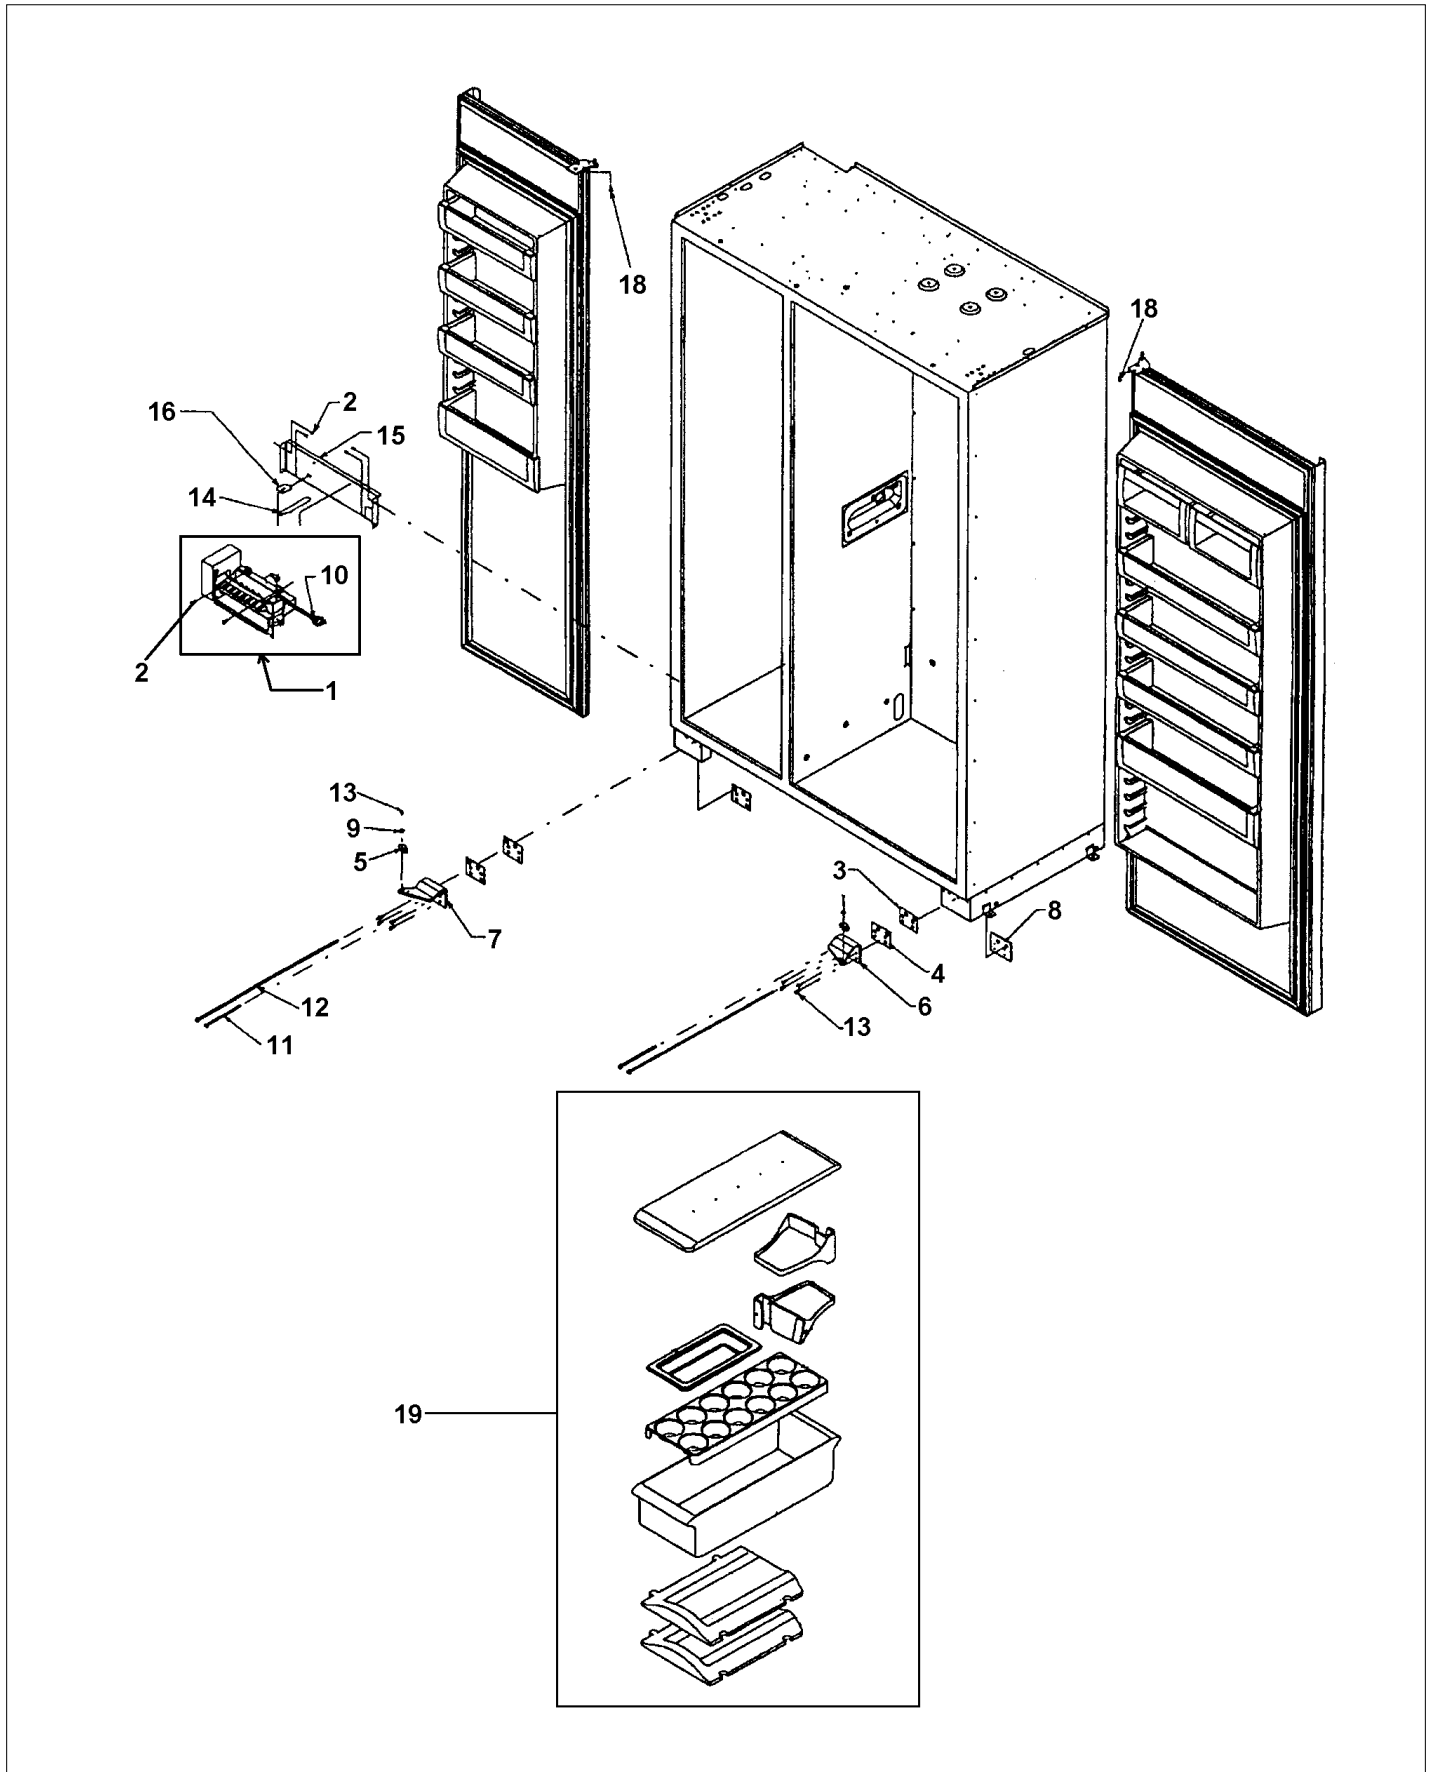

Item	Part No.	Name	Qty	Uom	NOTES
12	10093305	SCREW-ADJ ROLLER V10093305	1	EA	
13	M0202528	SCREW-MACH #	1	EA	
14	A3127415	EXT-FILL TUBE	1	EA	
15	C9096463WH	ND IM SUPPORT -	1	EA	
16	K2096464	BKT-ND IM 12265501	1	EA	
17	M0238734	SCREW-TF	1	EA	NO LONGER AVAILABLE
18	M0220928	SCREW, SHOULDER	1	EA	
NI	10526701	CLAMP-WIRE V10526701	1	EA	
NI	G5096513	48" TOE GRILLE PACKED ASSY	1	EA	
NI	M0270510	WASHER #	1	EA	
19	019244-000	ACCESSORY, ASM	1	EA	
NI	PC920050	HNGE TP RLW VCBB360RSS RE V12119503 (LOWER RIGHT PIVOT PLATE)	1	EA	
NI	PC920052	HINGE TAP L LW REP V12119504 (LOWER LEFT PIVOT PLATE)	1	EA	
NI	K1096533	SHIM-HINGE HALF	1	EA	
NI	12135402	SHIM-CAB TRIM	1	EA