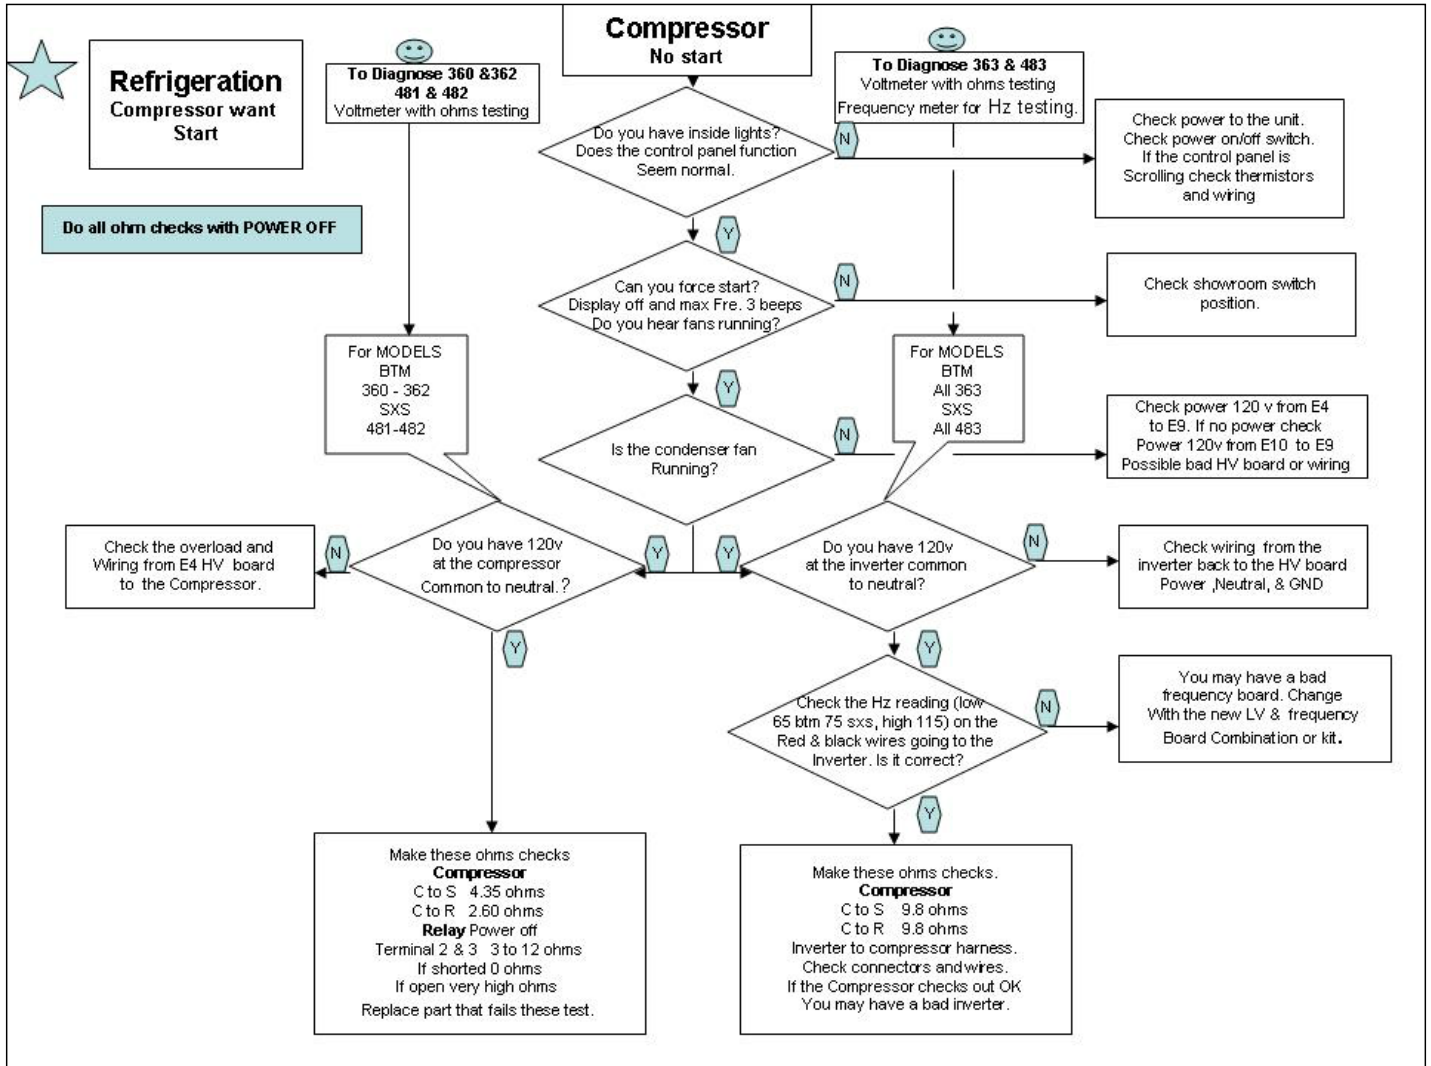

FLOW CHART NO COMPRESSOR