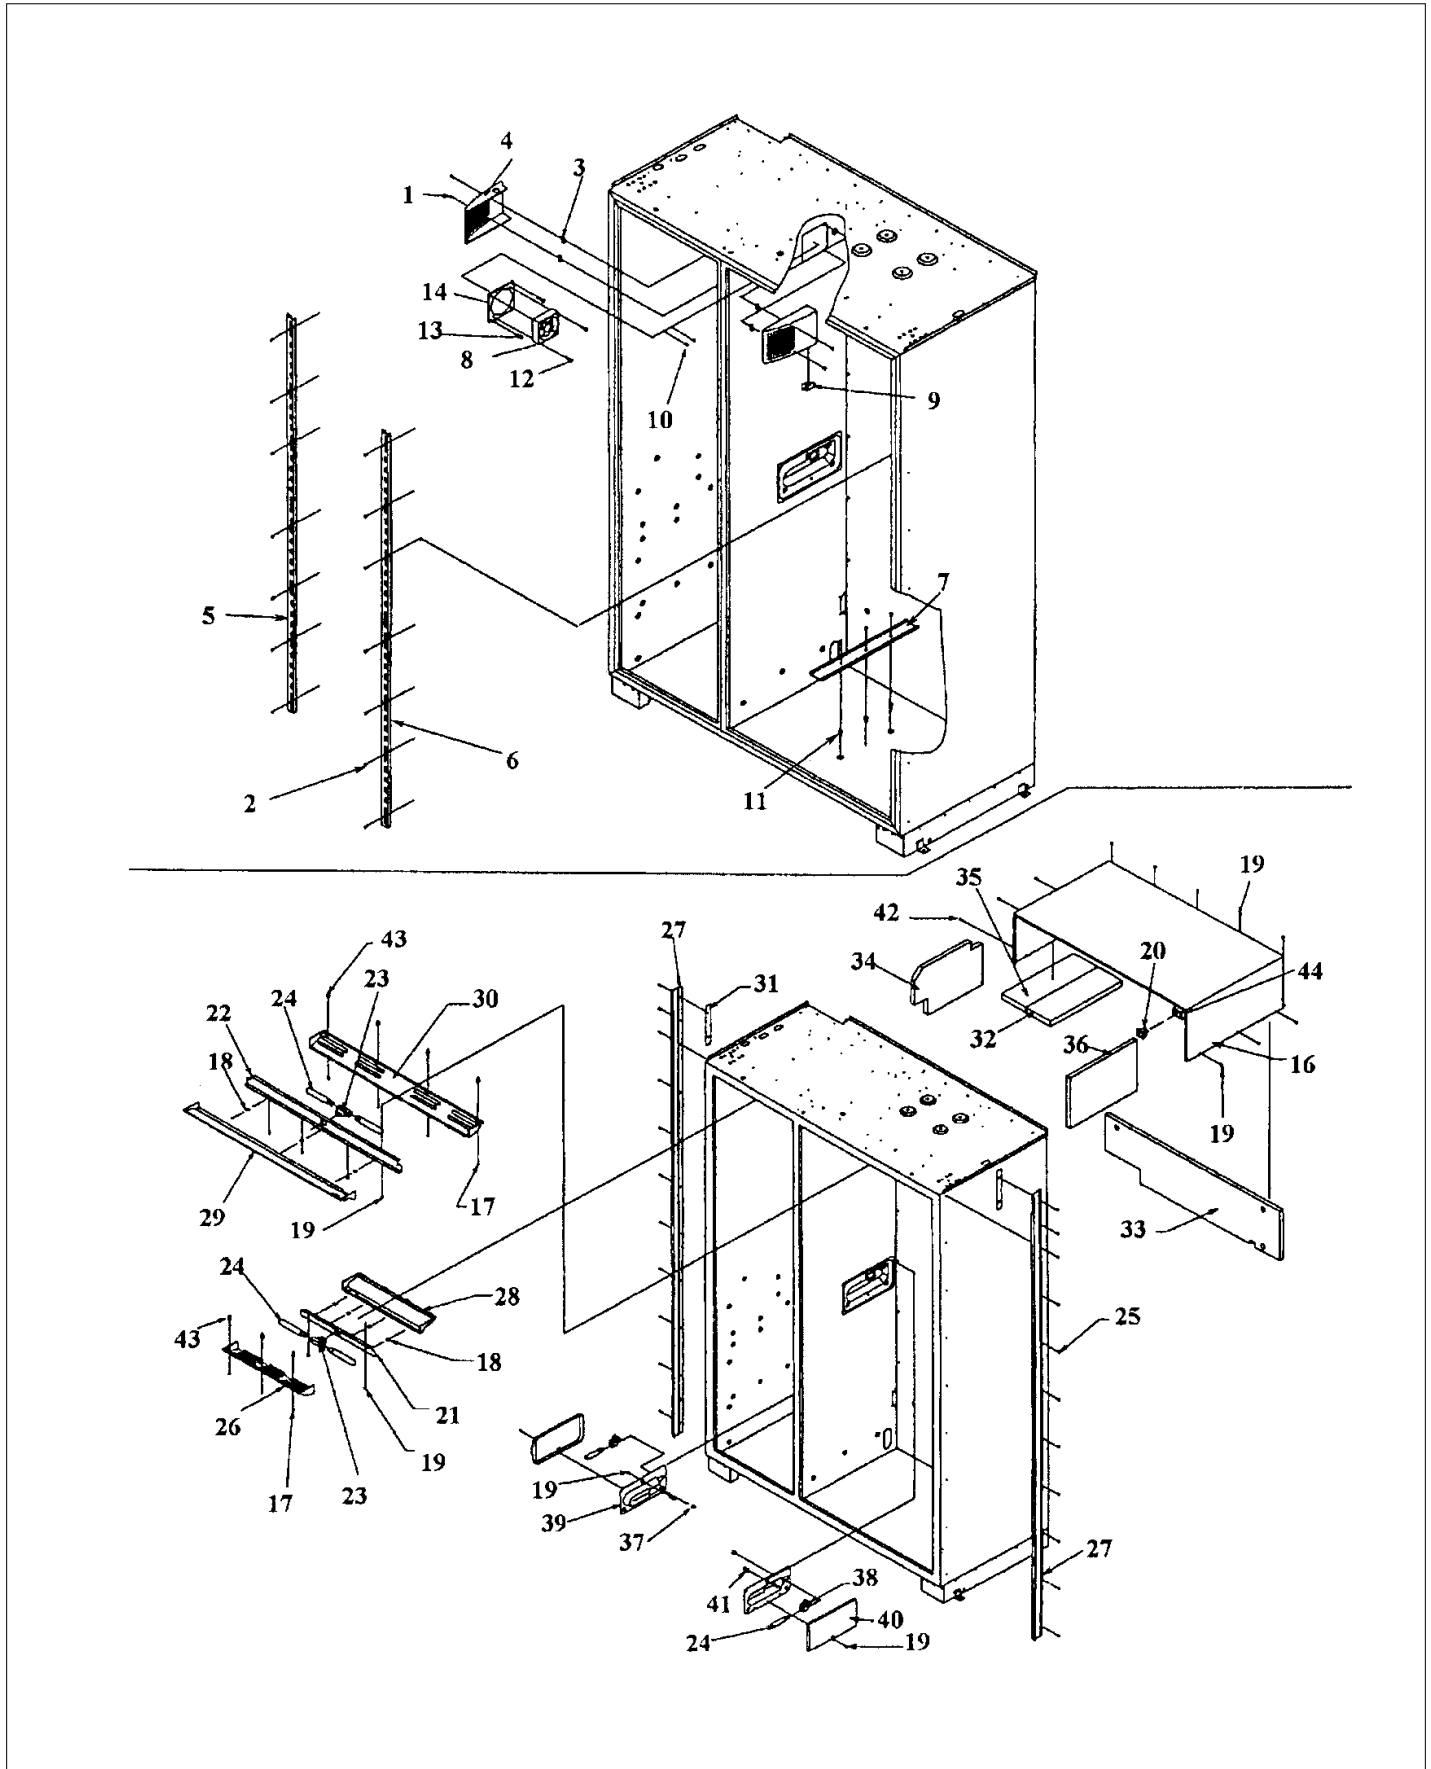

Item	Part No.	Name	Qty	Uom	NOTES
41	M0580007	GROMMET-SCREW	1	EA	
42	A4539601	DAMPER-TUBING .8	1	EA	Not available online / Call for pricing and availability
43	M0581001	GROMMET-SCREW VM0581001	1	EA	
NI	PM910069	CABINET TRIM - R	1	EA	
NI	PM910070	SUB TO PK920066 - TRIM CABINET L	1	EA	NO LONGER AVAILABLE