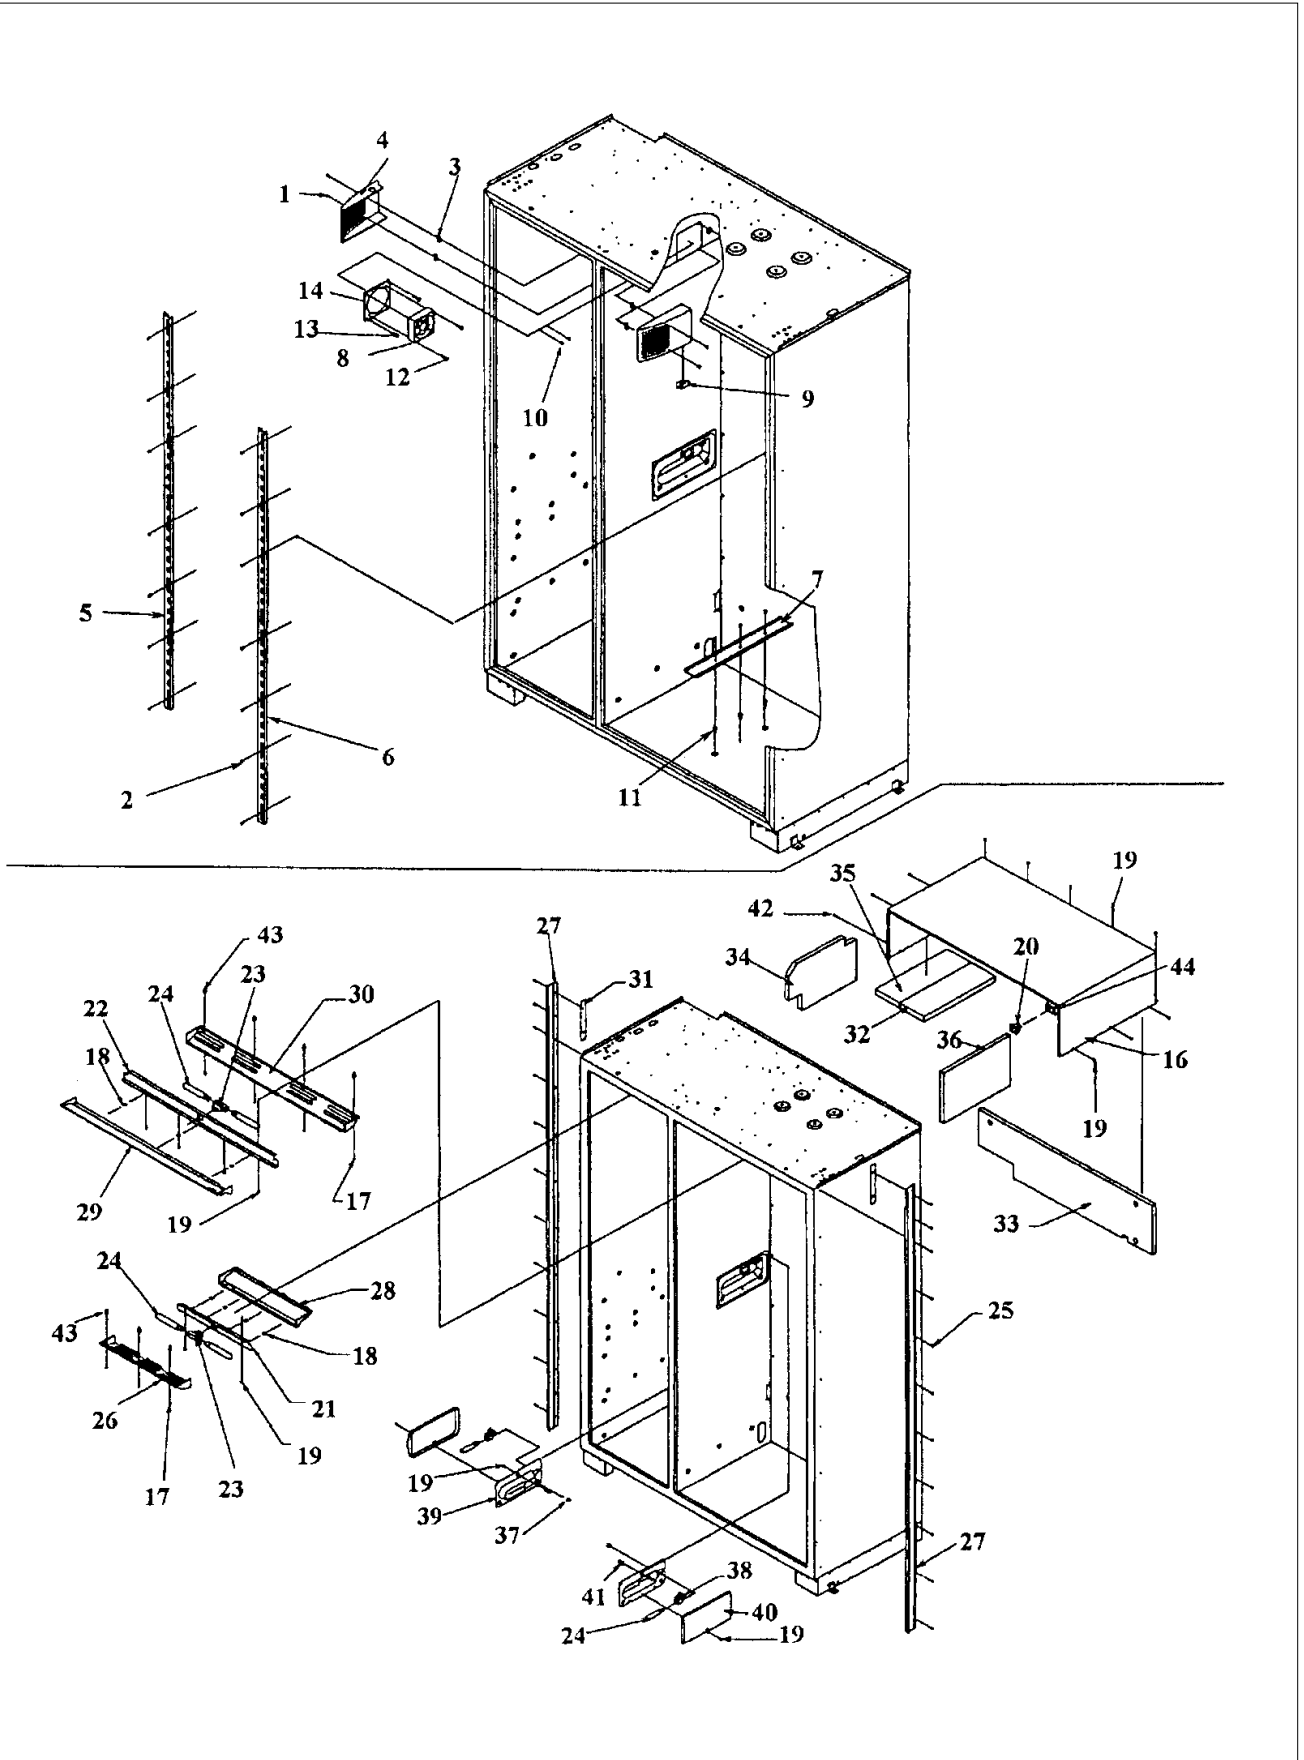

FLOW CHART DEFROST

FLOW CHART ICE MAKER

FLOW CHART NO COMPRESSOR

LADDERS

Item	Part No.	Name	Qty	Uom	NOTES
1	M0221913	SCREW-SM	1	EA	
2	M0238535	SCREW-SM	1	EA	
3	M0288120	NUT-SPEED VM0288120	1	EA	
4	PK930085	COVER FAN SXS 48 FF	1	EA	
Not Shown	NOTE	(REF.)		EA	
Not Shown	PK930086	COVER FAN SXS 48 FZ	1	EA	
Not Shown	NOTE	(FRZ.)		EA	
5	PK920023	LADDER FF L	1	EA	NO LONGER AVAILABLE, Not available online / Call for pricing and availability
6	PK920024	LADDER FF R	1	EA	
7	12118901	TRACK-DELI DRAWER	1	EA	
8	004551-000	AXIAL FAN	1	EA	
Comments for Part Num. 004551-000					
gboltz@VikingRange.com on Jul 21, 2016					
View service bulletin TR-0052-SP before ordering fan, if applicable order kit instead of fan					
9	C8983701	THERMISTOR	1	EA	
10	M0232903	SCREW-SE	1	EA	NO LONGER AVAILABLE
11	M0581001	GROMMET-SCREW VM0581001	1	EA	
12	M0218136	SCREW-SM	1	EA	NO LONGER AVAILABLE, Not available online / Call for pricing and availability
13	M0218137	SCREW-SM	1	EA	
14	K2096475	FAN MOUNTING PLATE	1	EA	
15	12102501	RET-HARNESS	1	EA	
NI	M0321202	TIE-ELEC	1	EA	
16	G3096496	MC COVER WELD 12213401	1	EA	NO LONGER AVAILABLE
17	M0238846	SCREW-SHLDR	1	EA	