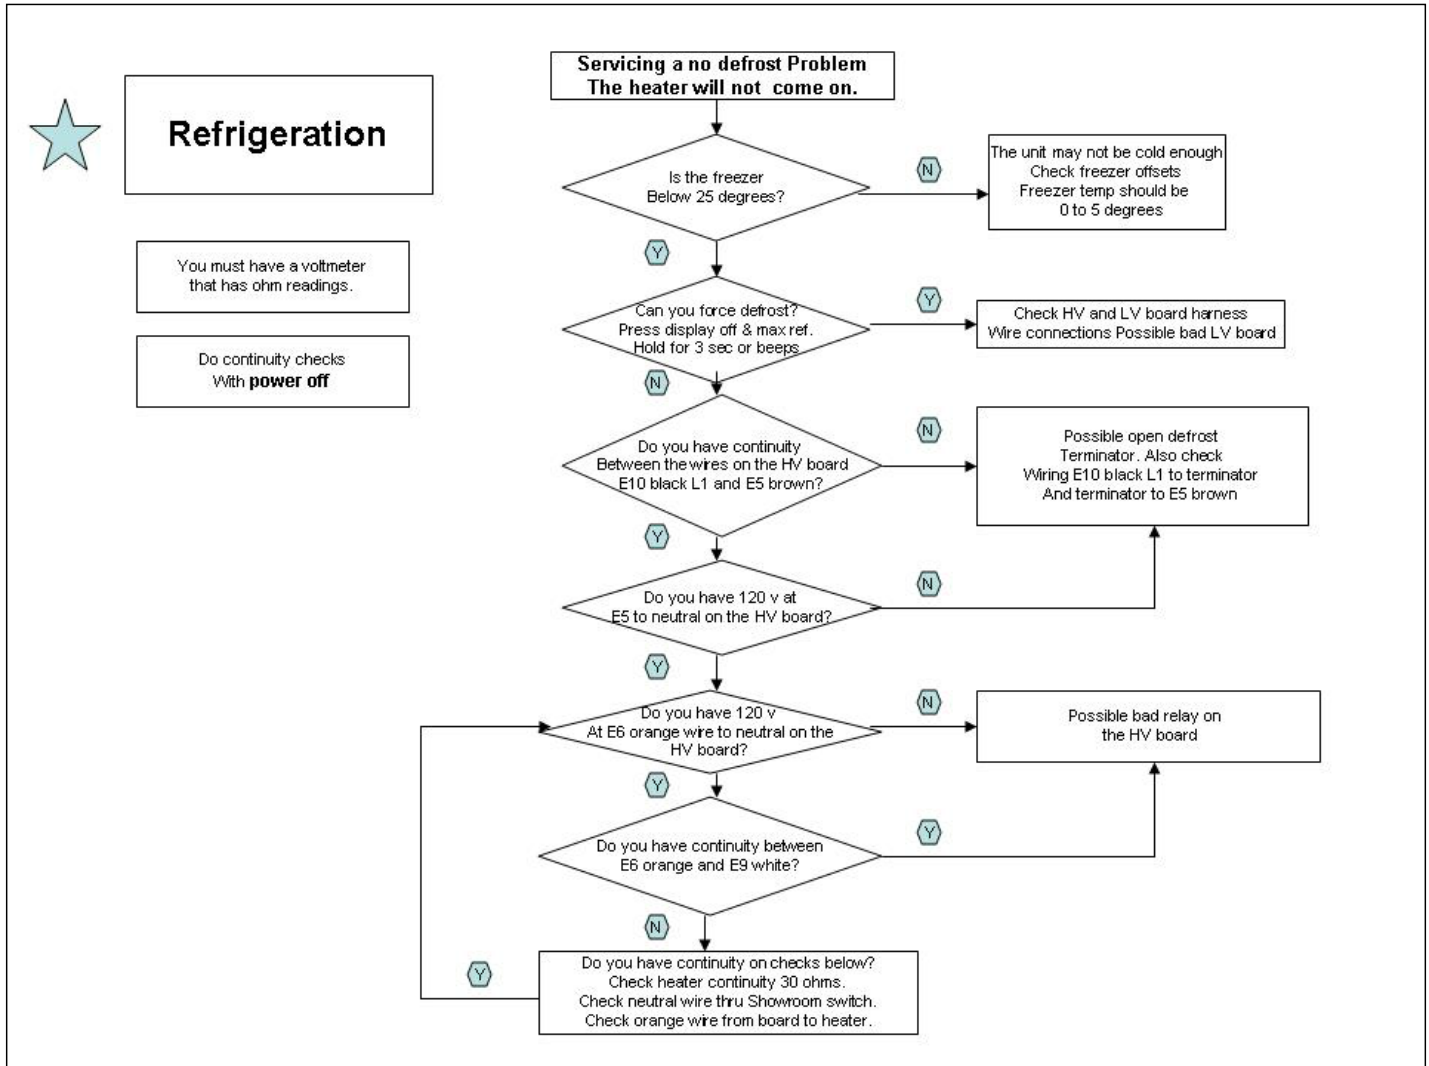

Item	Part No.	Name	Qty	Uom	NOTES
27	M0224416	SCREW-SM	1	EA	
28	PM910206	EVAPORATOR SXS 48	1	EA	
29	058966-000	THERMOSTAT, SNAP ACTION, 55 OPEN 20 CLOSE	1	EA	
30	VA3030302	GASKET	1	EA	Not available online / Call for pricing and availability
31	PB920155	HEAT EXCHANGER ASM SXS 48	1	EA	
32	10428101	CLIP-EVAP HTR V10428101	1	EA	
33	A1017202	GROMMET-FAN VA1017202	1	EA	
34	PJ910031	HEATER EVAP SXS	1	EA	

FLOW CHART DEFROST