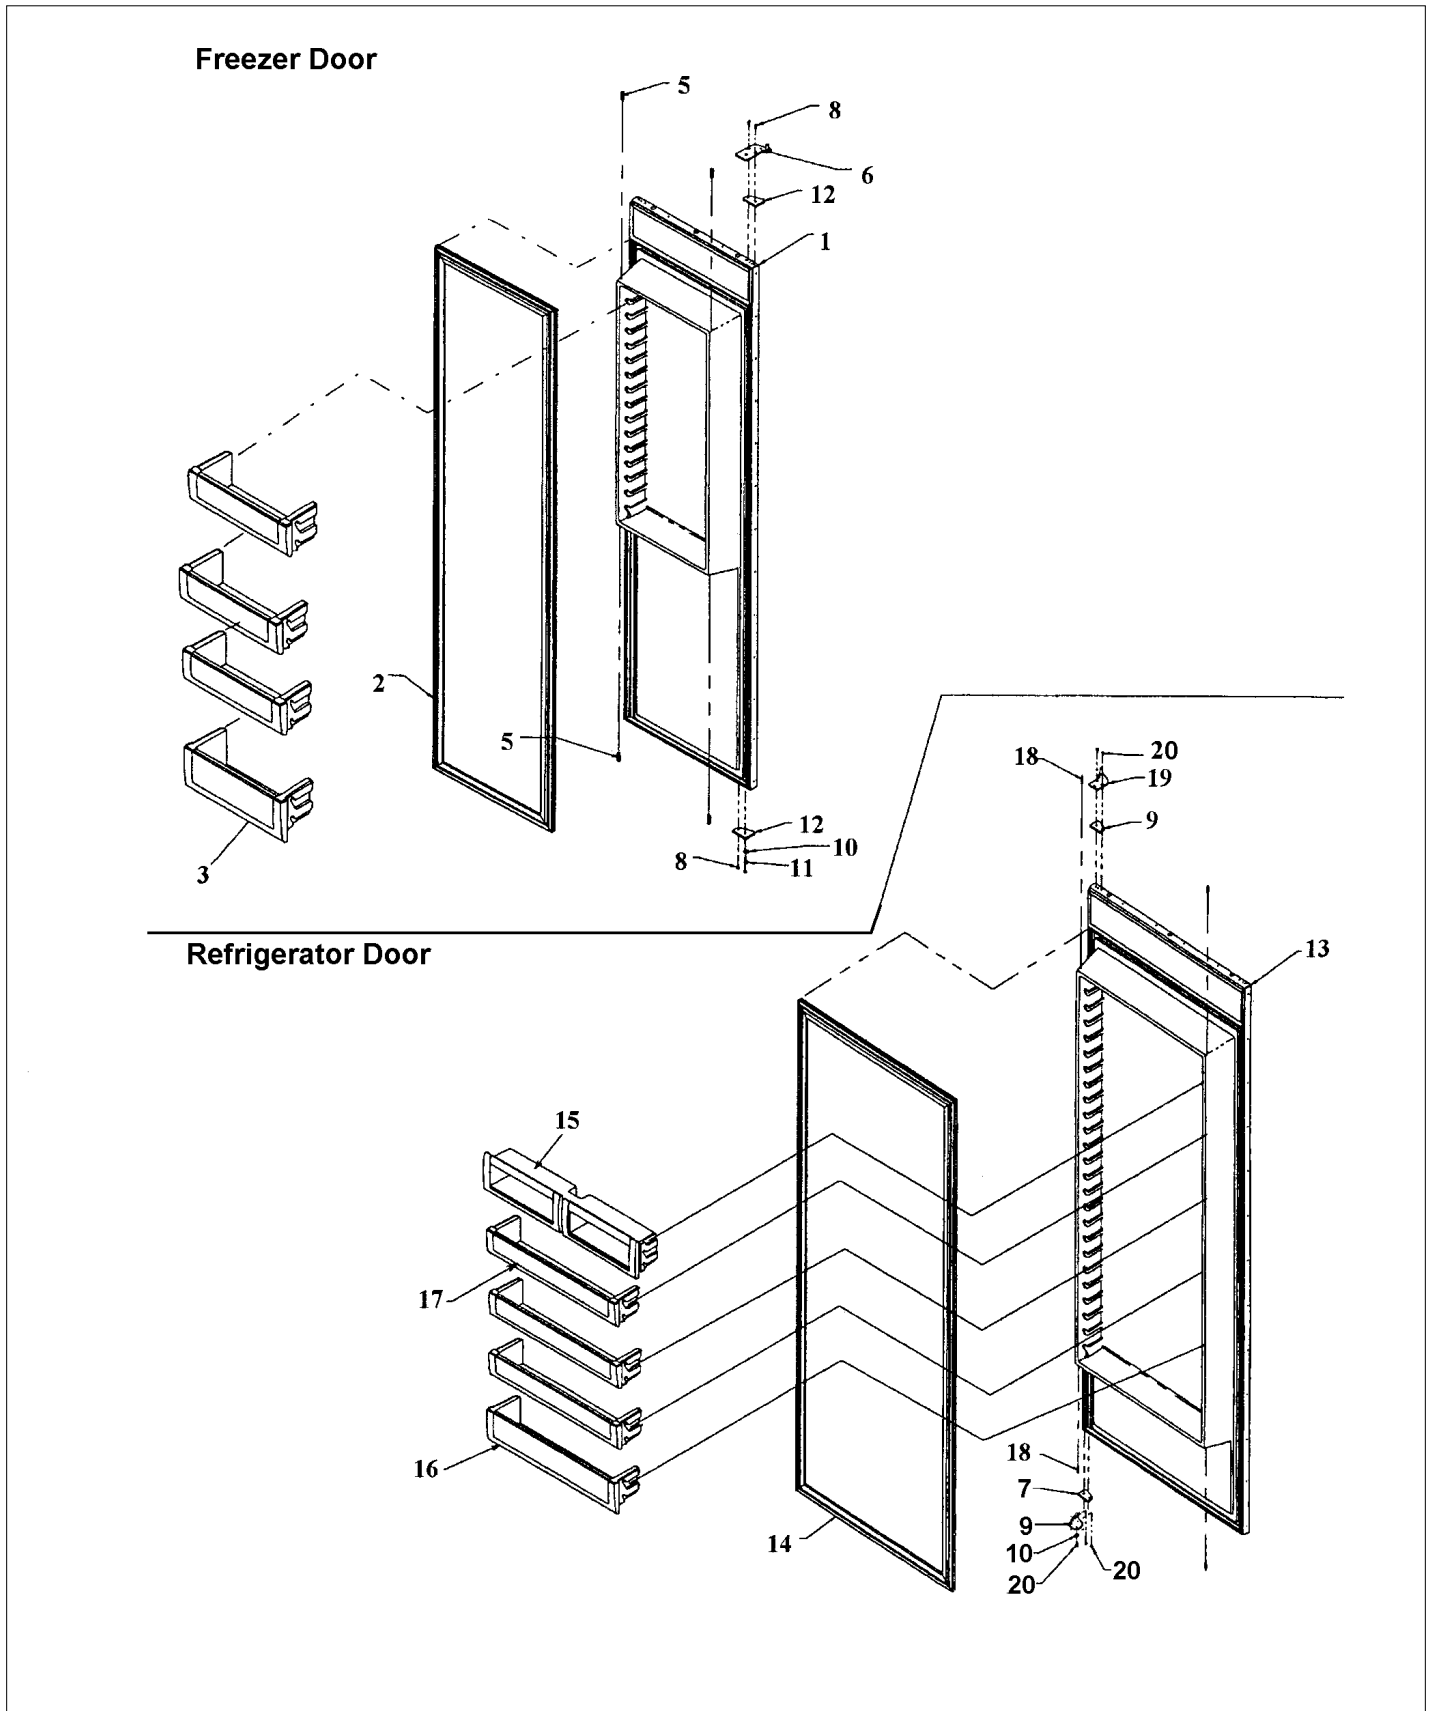

DOOR ASSY

Item	Part No.	Name	Qty	Uom	NOTES
1	G5097700	DOOR FOAM ASM SXS 48 FZ	1	EA	
2	PB070294	DOOR GASKET, 48 SXS FZ SIDE CHARGE	1	EA	
3	PK930072	SHELF DOOR ASM SXS 48 FZ	1	EA	
4	M6096628	SPCR HINGE REP V12530201/V12493901	1	EA	
5	12128001	PLUG-INNER DOOR	1	EA	
6	G50911809	PIVOT PLATE SVC. KIT (BM- RH)	1	EA	
7	M0202528	SCREW-MACH #	1	EA	
8	M0226233	SUB TO PD920174 - 10 X 7/8 PHILLIPS SMA TRI LOBE SA	1	EA	
9	PC020231	CAM DOOR CLOSURE TOP WHITE	1	EA	
10	M0272803	WASHER-LOCK	1	EA	
11	M0202528	SCREW-MACH #	1	EA	
12	M6096628	SPCR HINGE REP V12530201/V12493901	1	EA	
13	G5097702	DOOR FOAM ASM SXS 48 FF - NLA	1	EA	
14	PB070296	DOOR GASKET, 48 SXS FF SIDE CHARGE	1	EA	
15	V12203602	DAIRY MODULE ASSY #	1	EA	
16	036886-000	DOORBIN ASM SXS 48 FF	1	EA	
17	G5099989	48" FF METAL SHELF KIT	1	EA	
18	12128001	PLUG-INNER DOOR	1	EA	
19	G50911810	PIVOT PLATE SVC. KIT (BM-LH)	1	EA	
20	M0226233	SUB TO PD920174 - 10 X 7/8 PHILLIPS SMA TRI LOBE SA	1	EA	
NI	G5097702	DOOR FOAM ASM SXS 48 FF - NLA	1	EA	
NI	G5097700	DOOR FOAM ASM SXS 48 FZ	1	EA	
NI	12493705	SUB TO PE940176 - TRIM-SXS DR	1	EA	NO LONGER AVAILABLE, Not available online / Call for pricing and availability
NI	12493706	TRIM, REF. DOOR	1	EA	Not available online / Call for pricing and availability