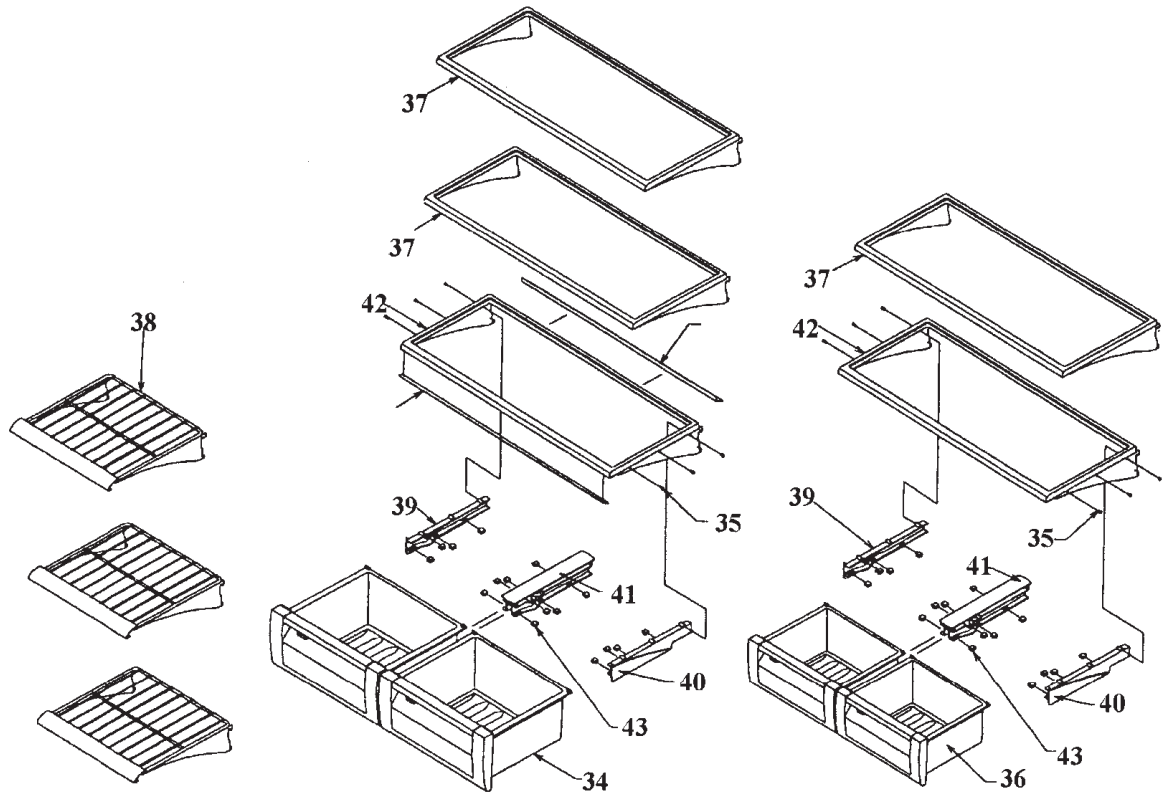

Item	Part No.	Name	Qty	Uom	NOTES
25	12073902	GLIDE-L DRAWER V12073902	1	EA	
26	12073903	GLIDE-R SUPPORT V12073903	1	EA	
27	12073904	GLIDE-R DRAWER V12073904	1	EA	
28	12196201	GSKT-CONTROL COVER	1	EA	NO LONGER AVAILABLE
29	PK930079	SHELF COVER SXS 48 FZ	1	EA	
30	12258501	SUPPORT-SHELF	1	EA	
31	M0581001	GROMMET-SCREW VM0581001	1	EA	
32	M0211021	SCREW-SM	1	EA	
33	M0238616	SCREW, SMALL	1	EA	
34	12144302	CRISPER PAN ASSY 48"/48 DISP	1	EA	
35	M0220417	SCREW-TC	1	EA	
36	V12183901	DAIRY DRAWER ASSY 48"/48D	1	Wholesale Price	
37	043624-000	SHELF ASM GLASS 30 AR 48 FF	1	EA	
38	PM910411	SHELF WIRE AF 36	1	EA	
39	12064501	GLIDE-LEFT CRISPER	1	EA	
40	12064502	GLIDE-RIGHT CRISPER	1	EA	
41	V12064601	GLIDE-CTR CRISPER #	1	Wholesale Price	
42	12144003	SHELF, CRISPER	1	EA	Not available online / Call for pricing and availability
43	12064701	PAD-GLIDE V12064701	1	EA	
44	000485-000	DELI TOP ASSEMBLY - 48 SXS	1	EA