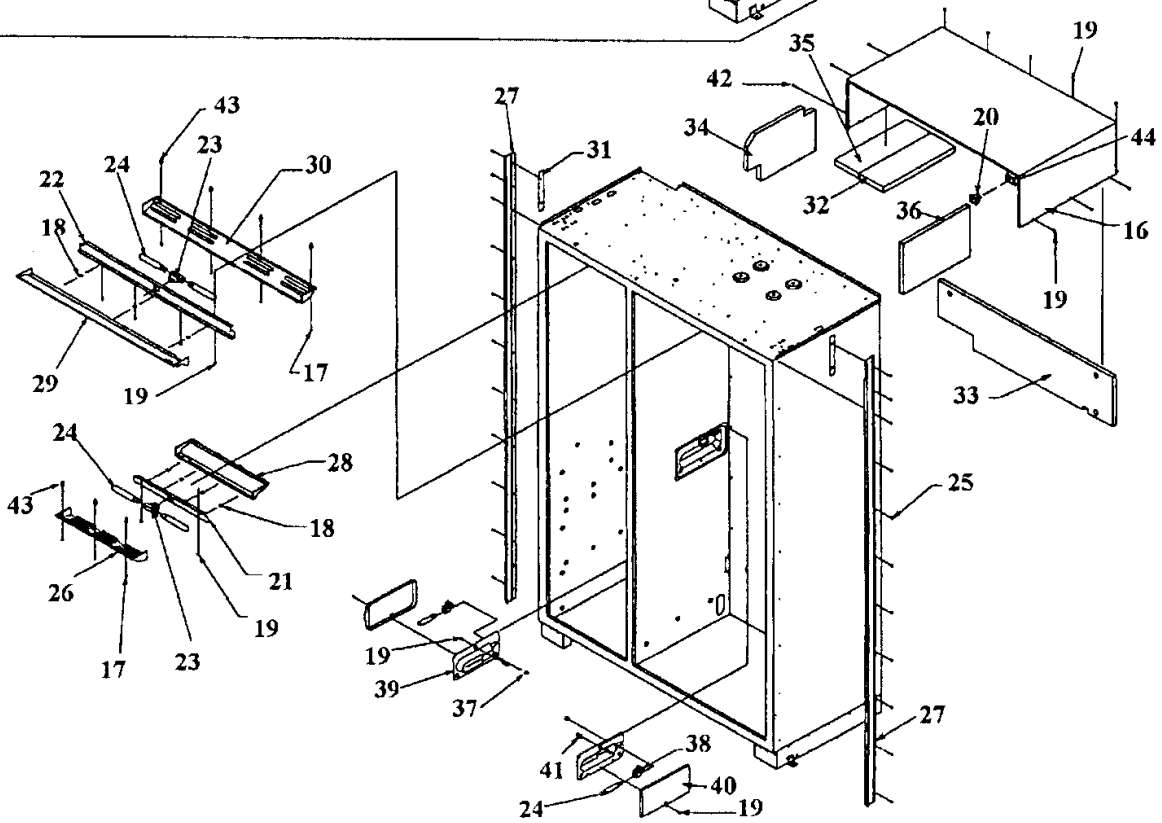

FLOW CHART DEFROST

FLOW CHART ICE MAKER

FLOW CHART NO COMPRESSOR

LADDERS

Item	Part No.	Name	Qty	Uom	NOTES
1	M0221913	SCREW-SM	1	EA	
2	M0238535	SCREW-SM	1	EA	
3	M0288120	NUT-SPEED VM0288120	1	EA	
4	PK930085	COVER FAN SXS 48 FF	1	EA	
Not Shown	NOTE	(REF.)		EA	
Not Shown	PK930086	COVER FAN SXS 48 FZ	1	EA	
Not Shown	NOTE	(FRZ.)		EA	
5	PK920023	LADDER FF L	1	EA	NO LONGER AVAILABLE, Not available online / Call for pricing and availability
6	PK920024	LADDER FF R	1	EA	
7	12118901	TRACK-DELI DRAWER	1	EA	
8	004551-000	AXIAL FAN	1	EA	
Comments for Part Num. 004551-000					
gboltz@VikingRange.com on Jul 21, 2016					
View service bulletin TR-0052-SP before ordering fan, if applicable order kit instead of fan					
9	C8983701	THERMISTOR	1	EA	
10	M0232903	SCREW-SE	1	EA	NO LONGER AVAILABLE
11	M0581001	GROMMET-SCREW VM0581001	1	EA	
12	M0218136	SCREW-SM	1	EA	NO LONGER AVAILABLE, Not available online / Call for pricing and availability
13	M0218137	SCREW-SM	1	EA	
14	K2096475	FAN MOUNTING PLATE	1	EA	
15	12102501	RET-HARNESS	1	EA	
NI	M0321202	TIE-ELEC	1	EA	
16	G3096496	MC COVER WELD 12213401	1	EA	NO LONGER AVAILABLE
17	M0238846	SCREW-SHLDR	1	EA	