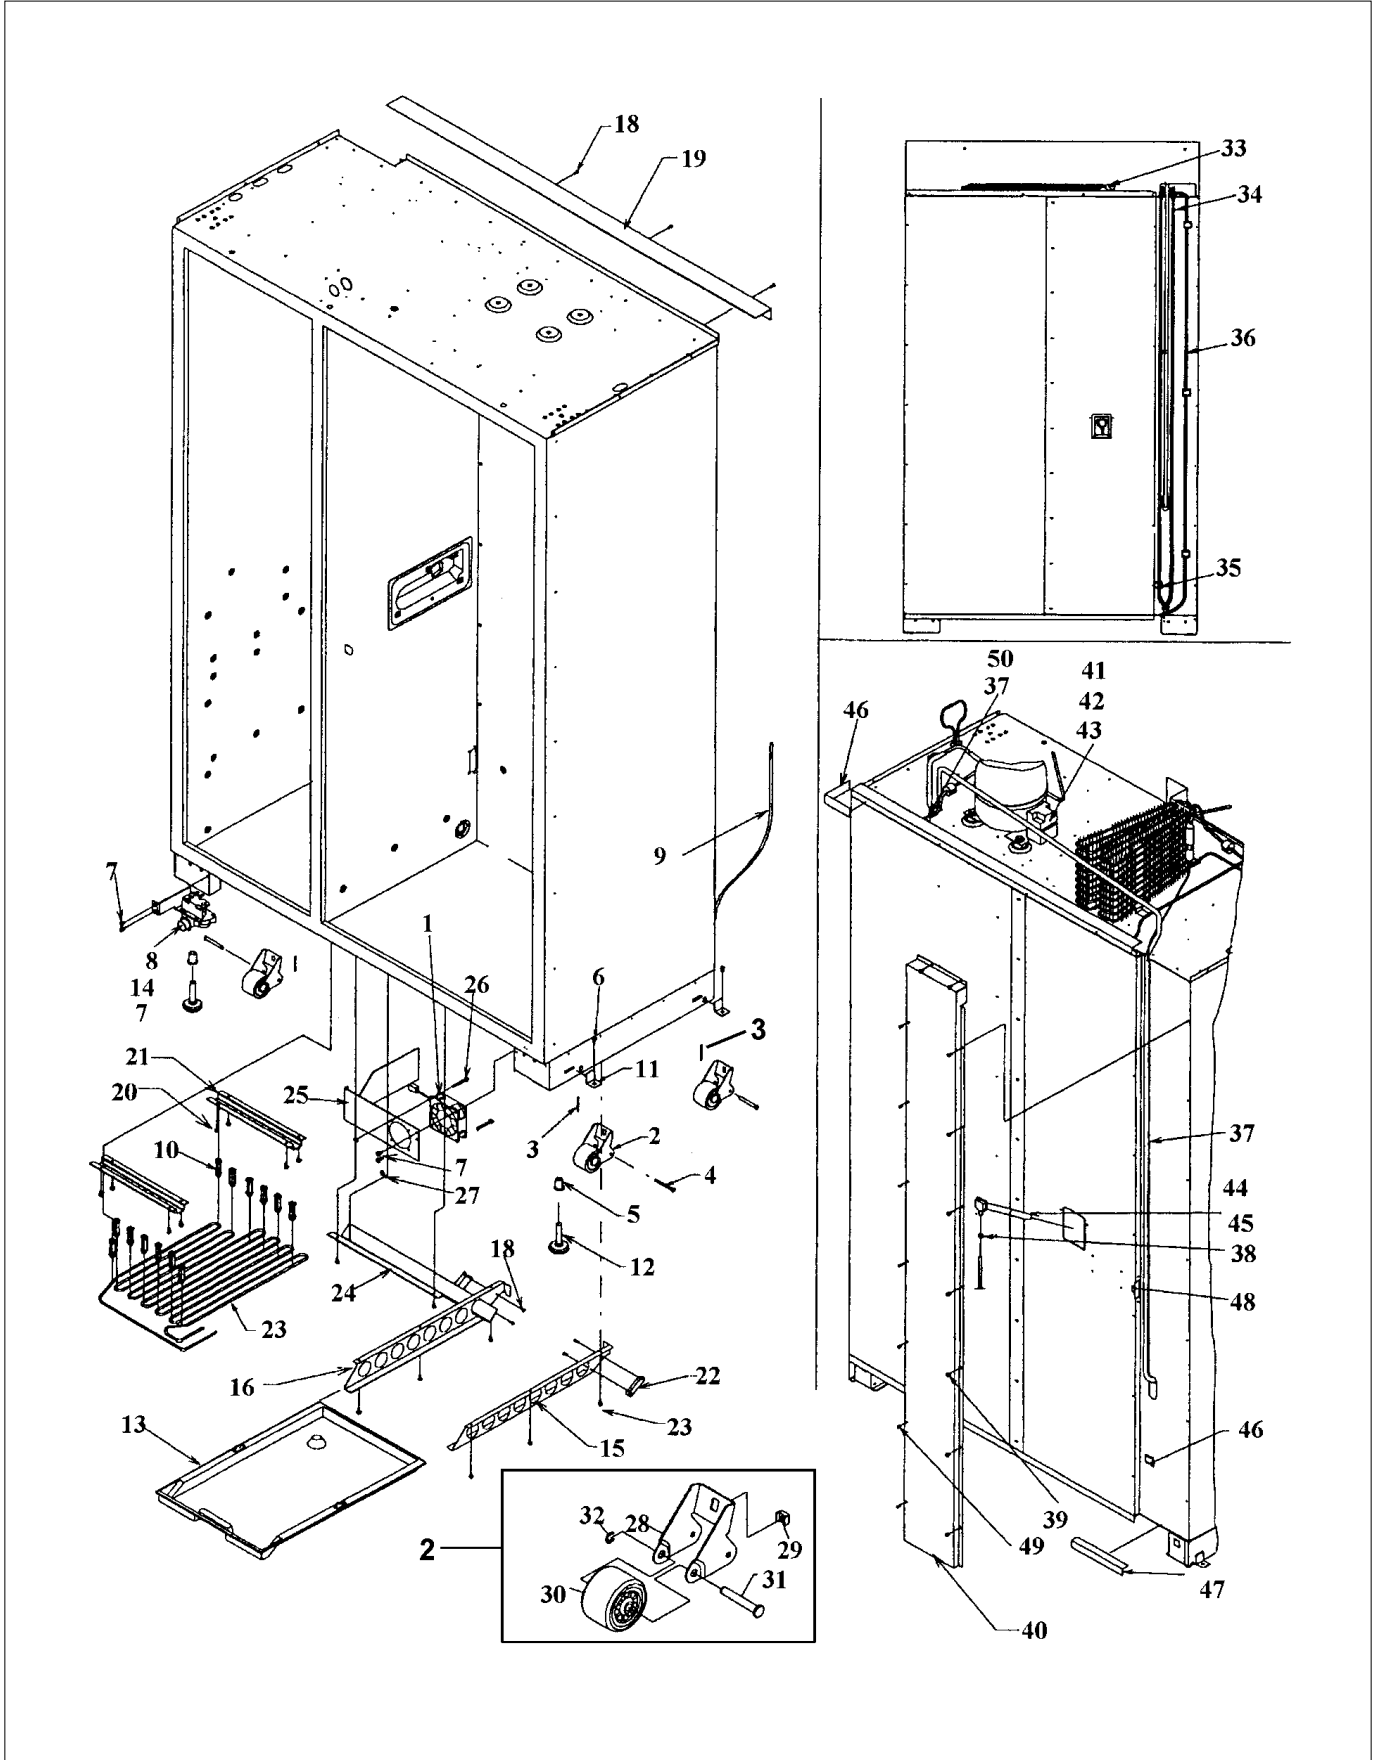

ROLLERS

Item	Part No.	Name	Qty	Uom	NOTES
1	004551-000	AXIAL FAN	1	EA	
Comments for Part Num. 004551-000					
gboltz@VikingRange.com on Jul 21, 2016					
View service bulletin TR-0052-SP before ordering fan, if applicable order kit instead of fan					
2	G5096490	SUB TO G5096596	1	EA	NO LONGER AVAILABLE
Not Shown	NOTE	(ITEMS 28 - 32)		EA	
3	M1200004	PIN-COTTER	1	EA	
4	M1200203	PIN-CLEVIS	1	EA	
5	M0295308	NUT-RIVET VM0295308	1	EA	
6	M0267153	SCREW-MACH VM0267153	1	EA	NO LONGER AVAILABLE, Not available online / Call for pricing and availability
7	M0220417	SCREW-TC	1	EA	
8	G50911821	WATER VALVE KIT	1	EA	
Not Shown	10244906S	WATER VALVE COUPLING	1	EA	
9	PB020302	PLASTIC TUBING-DOOR WATERLINE SXS DISP	1	EA	
10	12071201	CLIP-DRAIN LOOP	1	EA	
11	K2096427	BRKT-SHIPPING 12071102	1	EA	
12	12150601	FOOT-LEVELING V12150601	1	EA	
13	12071301	PAN, DRAIN	1	EA	
14	M0753001	NUT-SLEEVE	1	EA	
15	K2096459	RAIL-PAN 12234701	1	EA	
16	K2096460	RAIL-PAN 12234702	1	EA	
17	A1055101	SPRING-ANTI KINK	1	EA	NO LONGER AVAILABLE
18	A4539601	DAMPER-TUBING .8	1	EA	Not available online / Call for pricing and availability
19	K2096442	SHIELD-POWER CORD 12180503	1	EA	NO LONGER AVAILABLE, Not available online / Call for pricing and availability