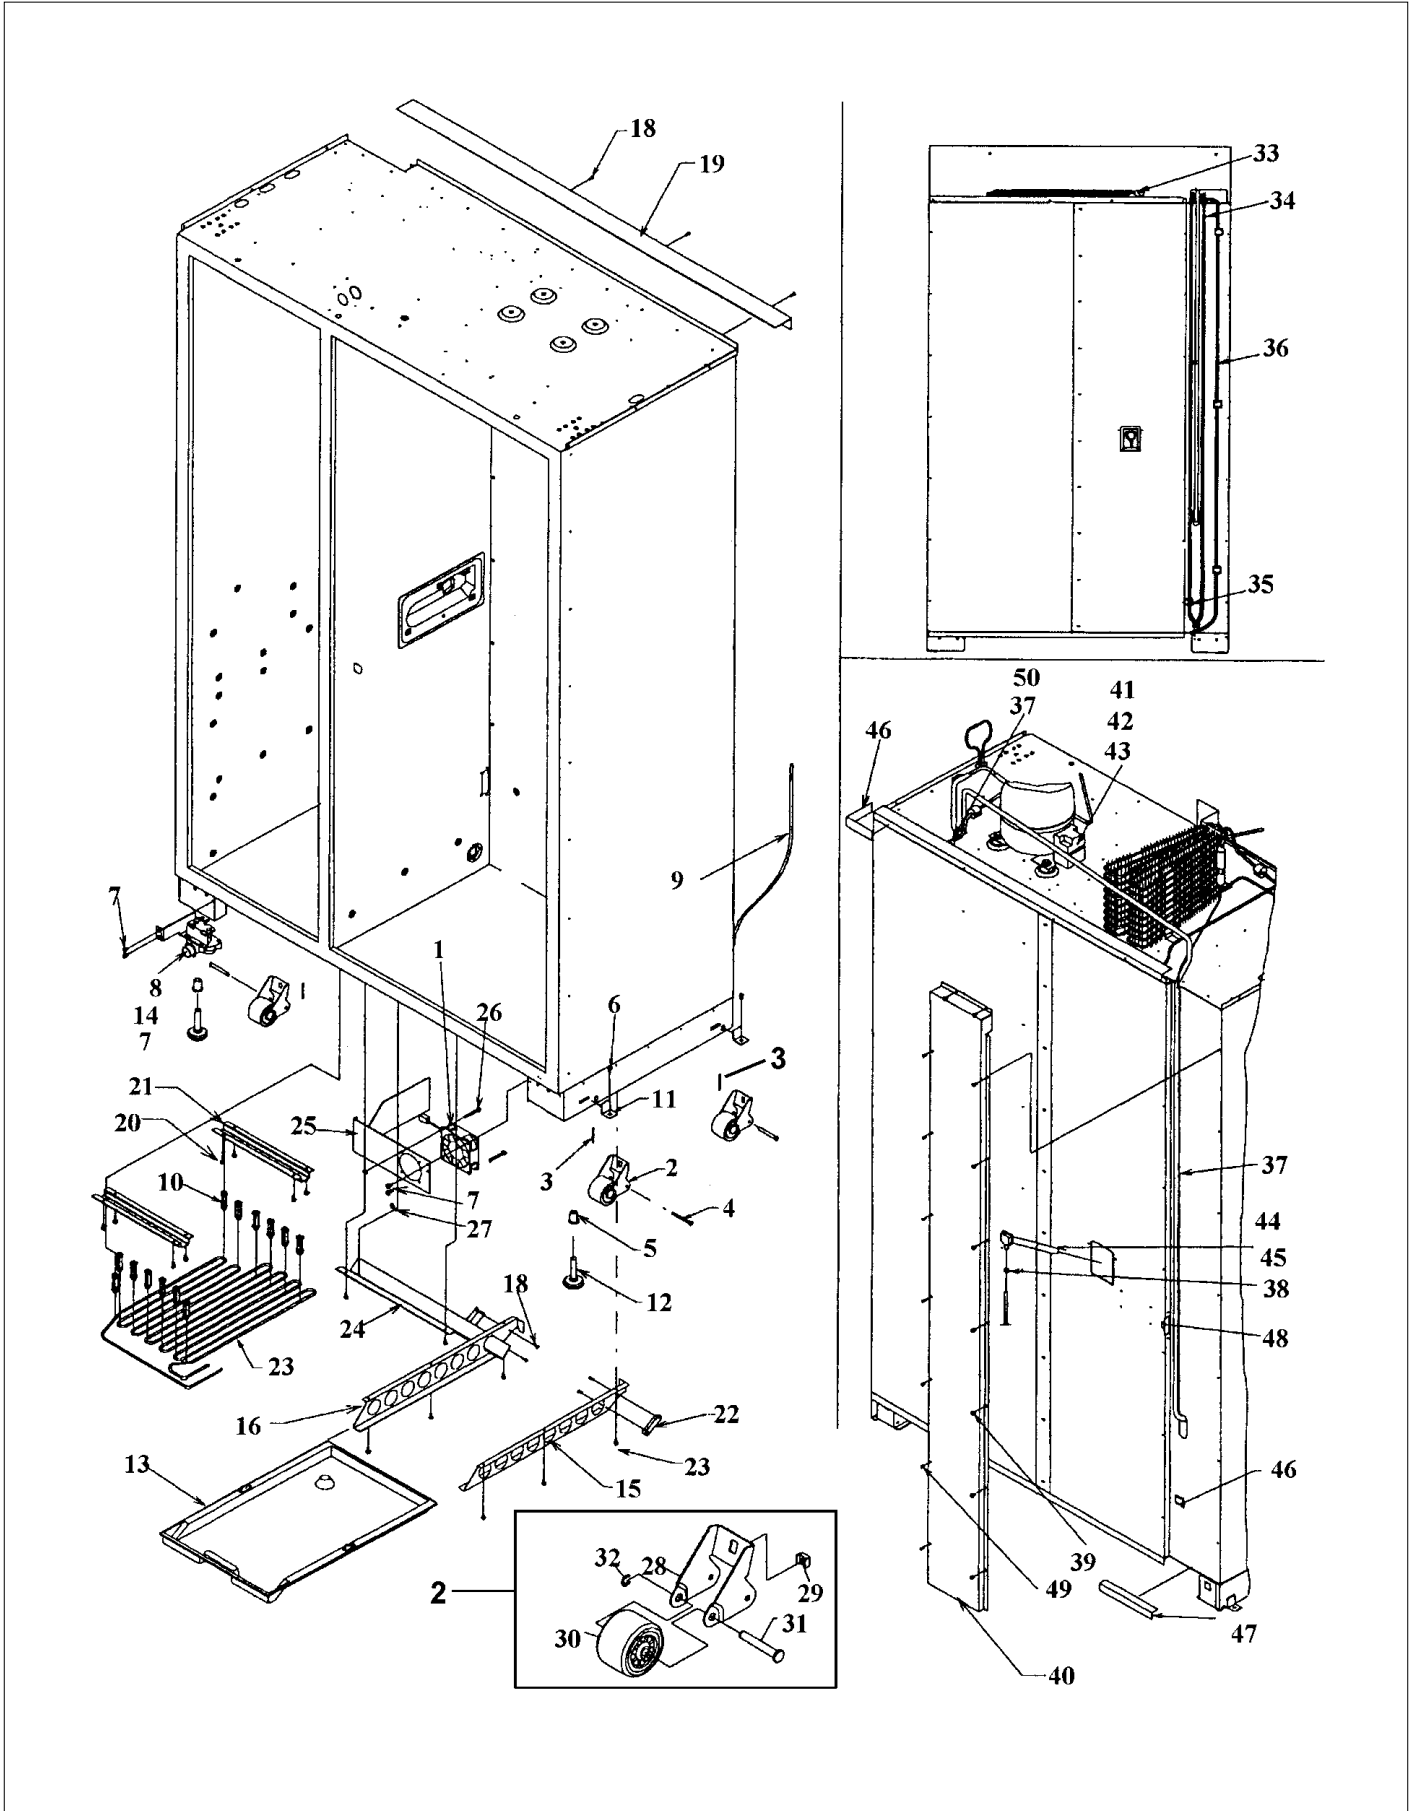

Item	Part No.	Name	Qty	Uom	NOTES
20	M0224416	SCREW-SM	1	EA	
21	K2096455	BRKT-SERP. CLIP 12215001	1	EA	NO LONGER AVAILABLE
22	K2096439	ANGLE-DRAIN PAN 12143801	1	EA	
23	F2096550	SERPENTINE DRAIN SXS	1	EA	
24	L2096474	TROUGH-DRAIN REP V12349801	1	EA	
25	K2096473	BRKT-DC FAN 12349201	1	EA	
26	M0220417	SCREW-TC	1	EA	
27	M0280801	NUT-HEX VM0280801	1	EA	Not available online / Call for pricing and availability
28	K2196420	BRACKET, ROLLER	1	EA	Not available online / Call for pricing and availability
29	M0286708	NUT-SPEED	1	EA	
30	12034201	ROLLER-CABINET	1	EA	
31	M1252901	CLEVIS GROOVED	1	EA	
32	M0273801	RING-RETAINING	1	EA	
33	10916507	CORD-POWER 5 SERIES	1	EA	
34	10851312	INSULATION TUBING 70.000	1	EA	Not available online / Call for pricing and availability
35	M0104106	CLIP-CORD VM0104106	1	EA	
36	12527801	HARNESS-FAN MOTOR	1	EA	NO LONGER AVAILABLE, Not available online / Call for pricing and availability
37	M0238616	SCREW, SMALL	1	EA	
38	12115101	CLAMP-TUBE V12115101	1	EA	
39	M0238616	SCREW, SMALL	1	EA	
40	K2096444	COVER-HT EXCHANGE 12187701	1	EA	
41	G5096419	FILL TUBE ASSY	1	EA