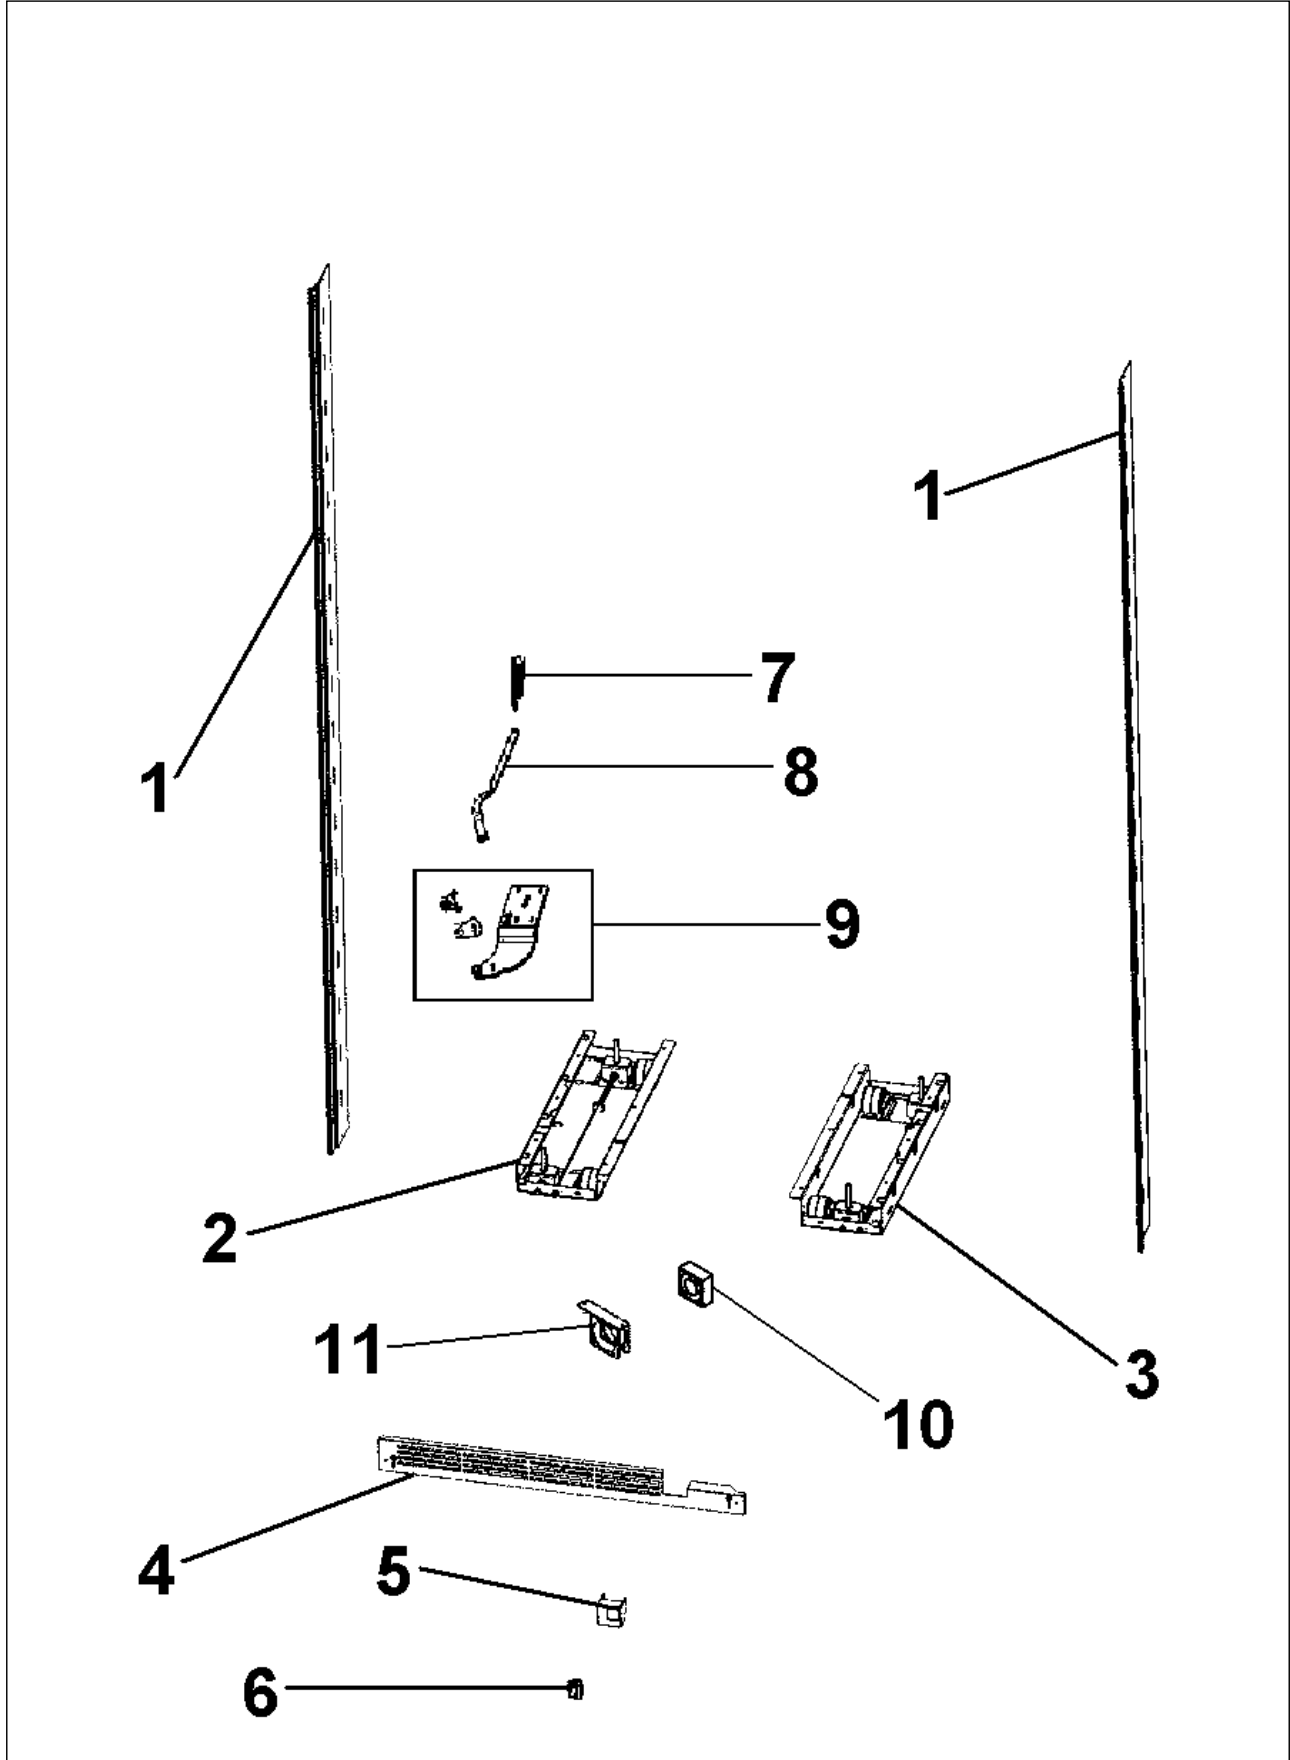

LOWER UNIT AND TRIM ASSY

Item	Part No.	Name	Qty	Uom	NOTES
1	PK920066	TRIM, EXTRU, SIDE DES	1	EA	
2	060891-000	LEVELER MODULE L	1	EA	
3	060890-000	LEVELER MODULE R	1	EA	
4	G50911378	GRILLE TOE ASM COMPLETE 36 R	1	EA	
Not Shown	G50911379	GRILLE TOE ASM 36 LH	1	EA	
5	C9098046BK	BASE GRILLE SWITCH MOUNT - RH	1	EA	Not available online / Call for pricing and availability
6	PE950147	SWITCH SPST NC BLACK	1	EA	
Comments for Part Num. PE950147 bradleysapplianceservice@shaw.ca on May 1, 2017 CAUTION WHEN ORDERING DOOR SWITCH. PARTS LISTINGS COULD BE INCORRECT. THERE IS TWO VERSIONS OF THIS DOOR SWITCH THAT NEEDS TO BE VISUALLY CHECKED ON UNIT TO DETERMINE CORRECT PART. PE950146 DOOR SWITCH 3 WIRE SPDT BLACK PE950147 DOOR SWITCH 2 WIRE SPST BLACK					
7	PC910015	SPRING EXTENSION	1	EA	
8	PC920149	BAR-WC BOT HINGE LH	1	EA	
Not Shown	PC920166	HINGE ASM COMPLETE RR	1	EA	
9	G3298649	HINGE ASM COMPLETE LL	1	EA	
Not Shown	G3298648	HINGE ASM COMPLETE LR	1	EA	
10	004551-000	AXIAL FAN	1	EA	
Comments for Part Num. 004551-000 gboltz@VikingRange.com on Jul 21, 2016 View service bulletin TR-0052-SP before ordering fan, if applicable order kit instead of fan					
11	K20911976	BRACKET EVAP FAN ICE	1	EA	NO LONGER AVAILABLE