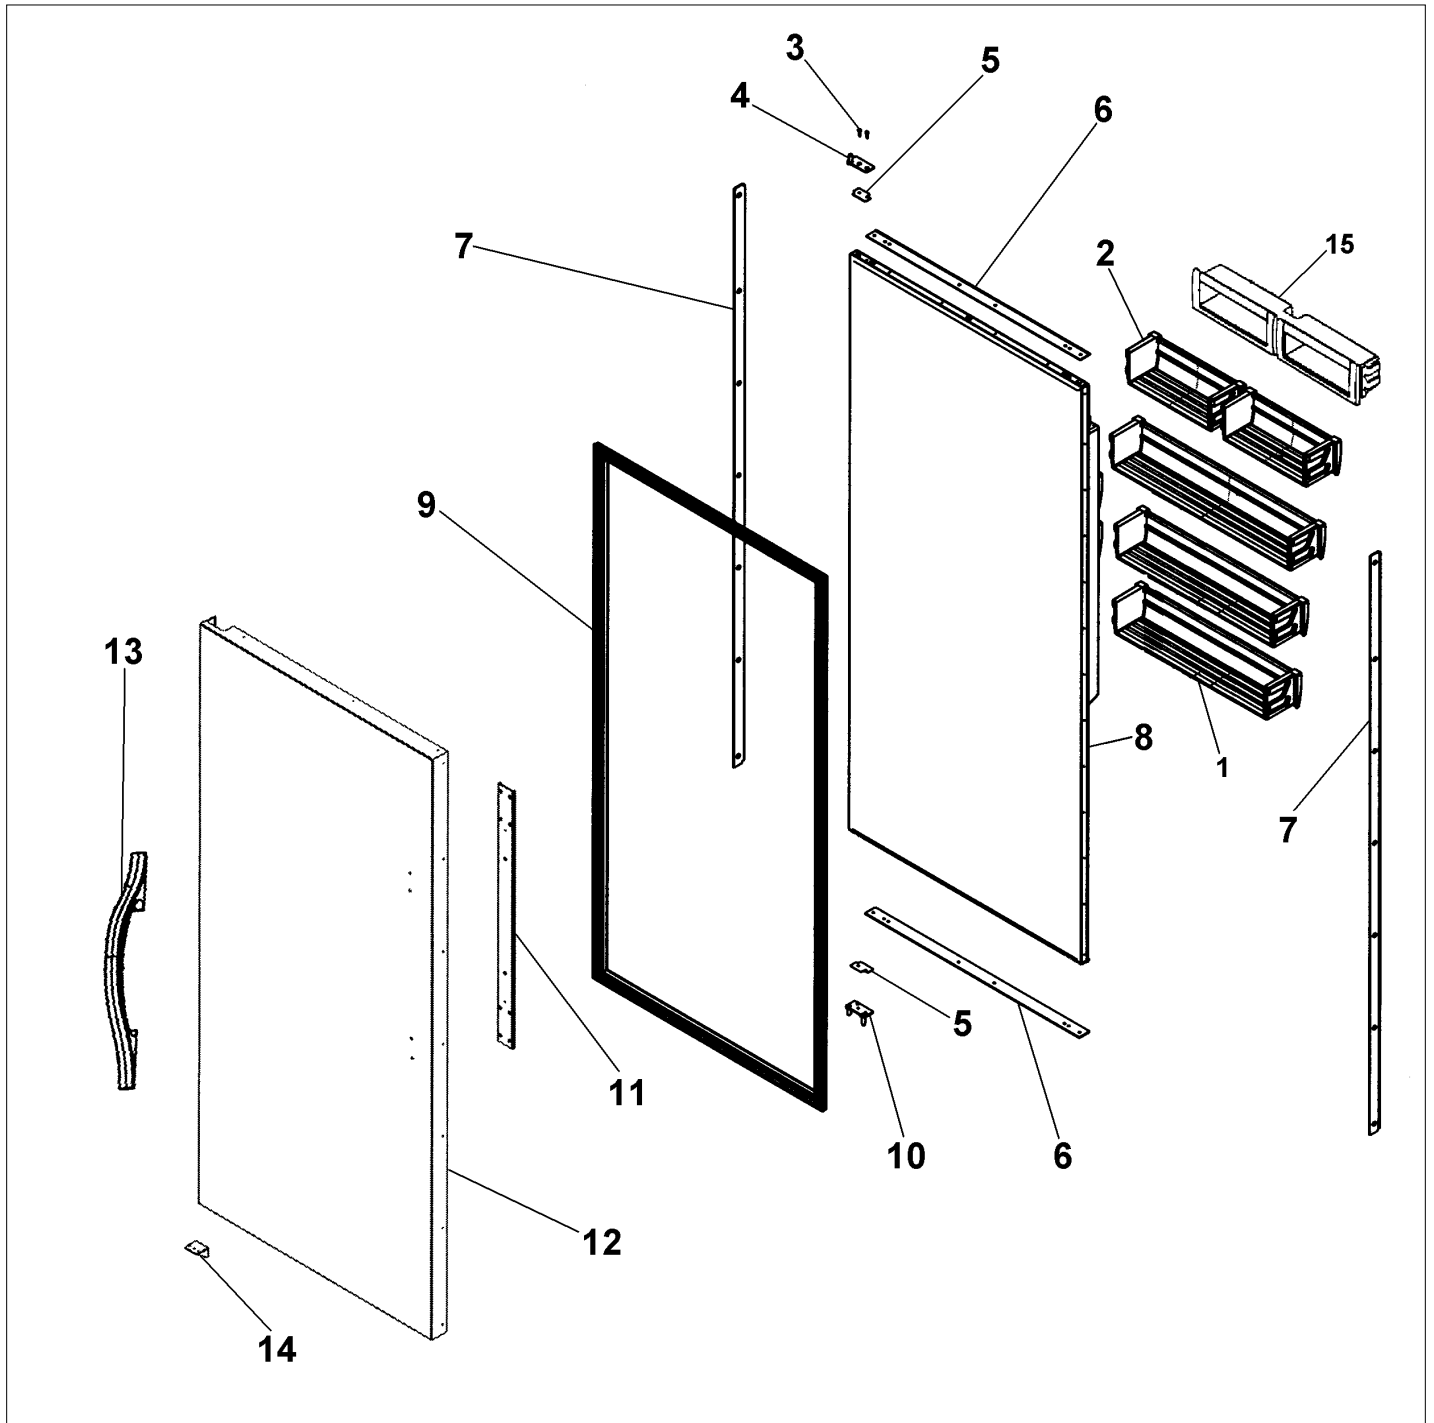

Item	Part No.	Name	Qty	Uom	NOTES
1	036884-000	DOORBIN ASM FF 36 FULL	1	EA	
2	036882-000	DOORBIN ASM FF 36 HALF	1	EA	
3	M0226233	SUB TO PD920174 - 10 X 7/8 PHILLIPS SMA TRI LOBE SA	1	EA	
4	PC920132	PIVOT PLATE ASSY - LH	1	EA	
Not Shown	PC920133	PIVOT PLATE ASSY - RH	1	EA	
5	PD940092	SPACER - DOOR HINGE	1	EA	
6	PK930226	TRIM DOOR BULLNOSE 30 TOP/BTM	1	EA	NO LONGER AVAILABLE
7	PE940176	Door Trim - Side	1	EA	
8	G5098374	DOOR FOAM ASM AR 36	1	EA	
9	PB070298	SIDE CHARGE DOOR GASKET	1	EA	
10	PC920147	PIVOT PLATE ASSY - WC LH BOT	1	EA	
Not Shown	PC920146	PIVOT PLATE ASSY - WC RH BOT	1	EA	
11	K2097526	Bracket, Handle Support (Frz.)	1	EA	
12	B2098387	DOOR SKIN AF AR 36 DES L	1	EA	Not available online / Call for pricing and availability
Not Shown	C9098387BK	DOOR SKIN AF AR 36 DES L	1	EA	NO LONGER AVAILABLE
Not Shown	L2098387WH	DOOR SKIN AF AR 36 DES L	1	EA	NO LONGER AVAILABLE, Not available online / Call for pricing and availability
Not Shown	C9098387BT	SKIN DOOR AF AR 36 DES L BT	1	EA	NO LONGER AVAILABLE, Not available online / Call for pricing and availability
Not Shown	C9098387GG	SKIN DOOR AF AR 36 DES L GG	1	EA	NO LONGER AVAILABLE, Not available online / Call for pricing and availability
Not Shown	C9098387SG	SKIN DOOR AF AR 36 DES L SG	1	EA	NO LONGER AVAILABLE, Not available online / Call for pricing and availability