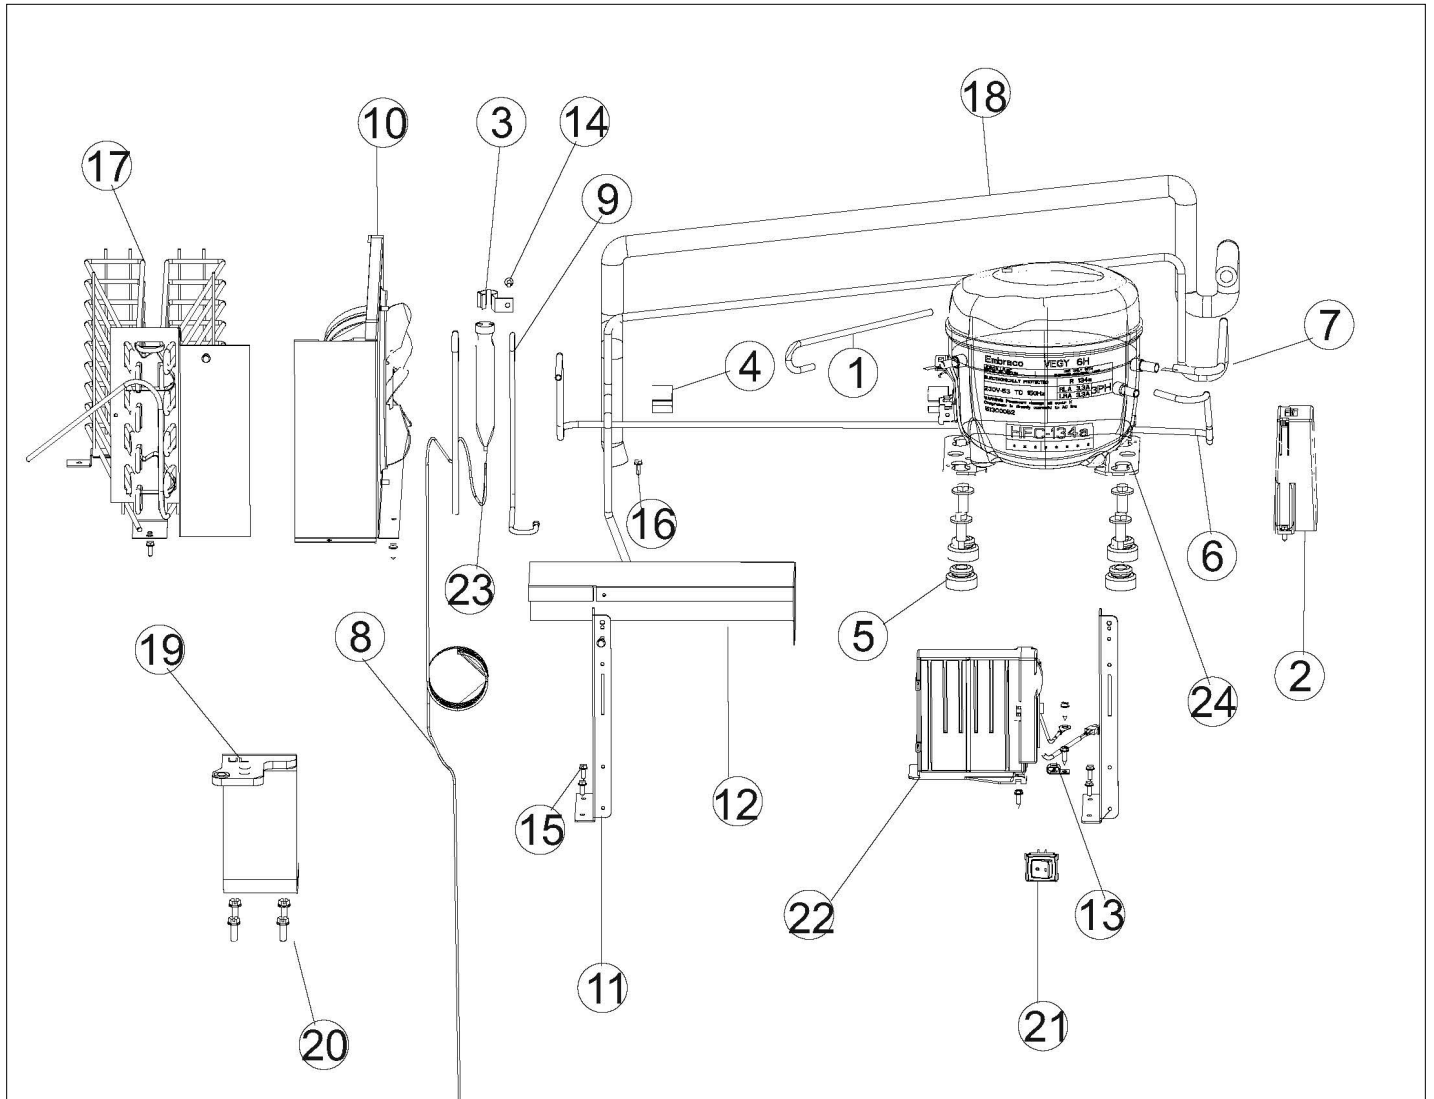

HIGH SIDE ASSEMBLY

Item	Part No.	Name	Qty	Uom	NOTES
1	F2096507	TUBE-PROCESS GRN	1	EA	
2	050894-000	ASSY, BKT, PWR SUPPLY, 24VDC, REF	1	EA	
3	10547001	CLIP-DRIER V10547001	1	EA	
4	10699601	DAMPER-TUBING .8	1	EA	
5	10835901	GROMMET RUBBER V10835901	1	EA	
6	F20910729	TUBE DISCHARGE AF AR 30	1	EA	
7	F20911126	TUBE SUCTION AR 30	1	EA	
8	PB920246	TUBE CAPILLARY ASM AR 36 30	1	EA	
9	F2096669	TUBE-DRIER COND	1	EA	
10	G5096494	COND. FAN ASSY	1	EA	
11	K20912569	BRACKET GRILLE SUPPORT	1	EA	
12	K20912570	DIVERTER AIR HI SIDE 30	1	EA	Not available online / Call for pricing and availability
13	M0103904	CLAMP-SPEED	1	EA	NO LONGER AVAILABLE, Not available online / Call for pricing and availability
14	M0211018	SCREW-SM	1	EA	
15	M0221523	SCREW - SHLDR	1	EA	
16	PD020194	SCR, HEX SRTD WSHR HD, #8- 18 X 1/2	1	EA	
17	PB920171	CONDENSER ASM	1	EA	
18	PB970187	INSULATION TUBING 57.500 WC, 5 SERIES	1	EA	
19	PC920204	HINGE ASM UL	1	EA	
Not Shown	PC920203	HINGE ASM UR	1	EA	
20	000570-000	FASTENER, BOLT, 1/4-20 IHWS 1" S ZN SER	1	EA	
21	PE950149	SWITCH POWER	1	EA	
22	011666-000	INVERTER,CMPR,ASM	1	EA