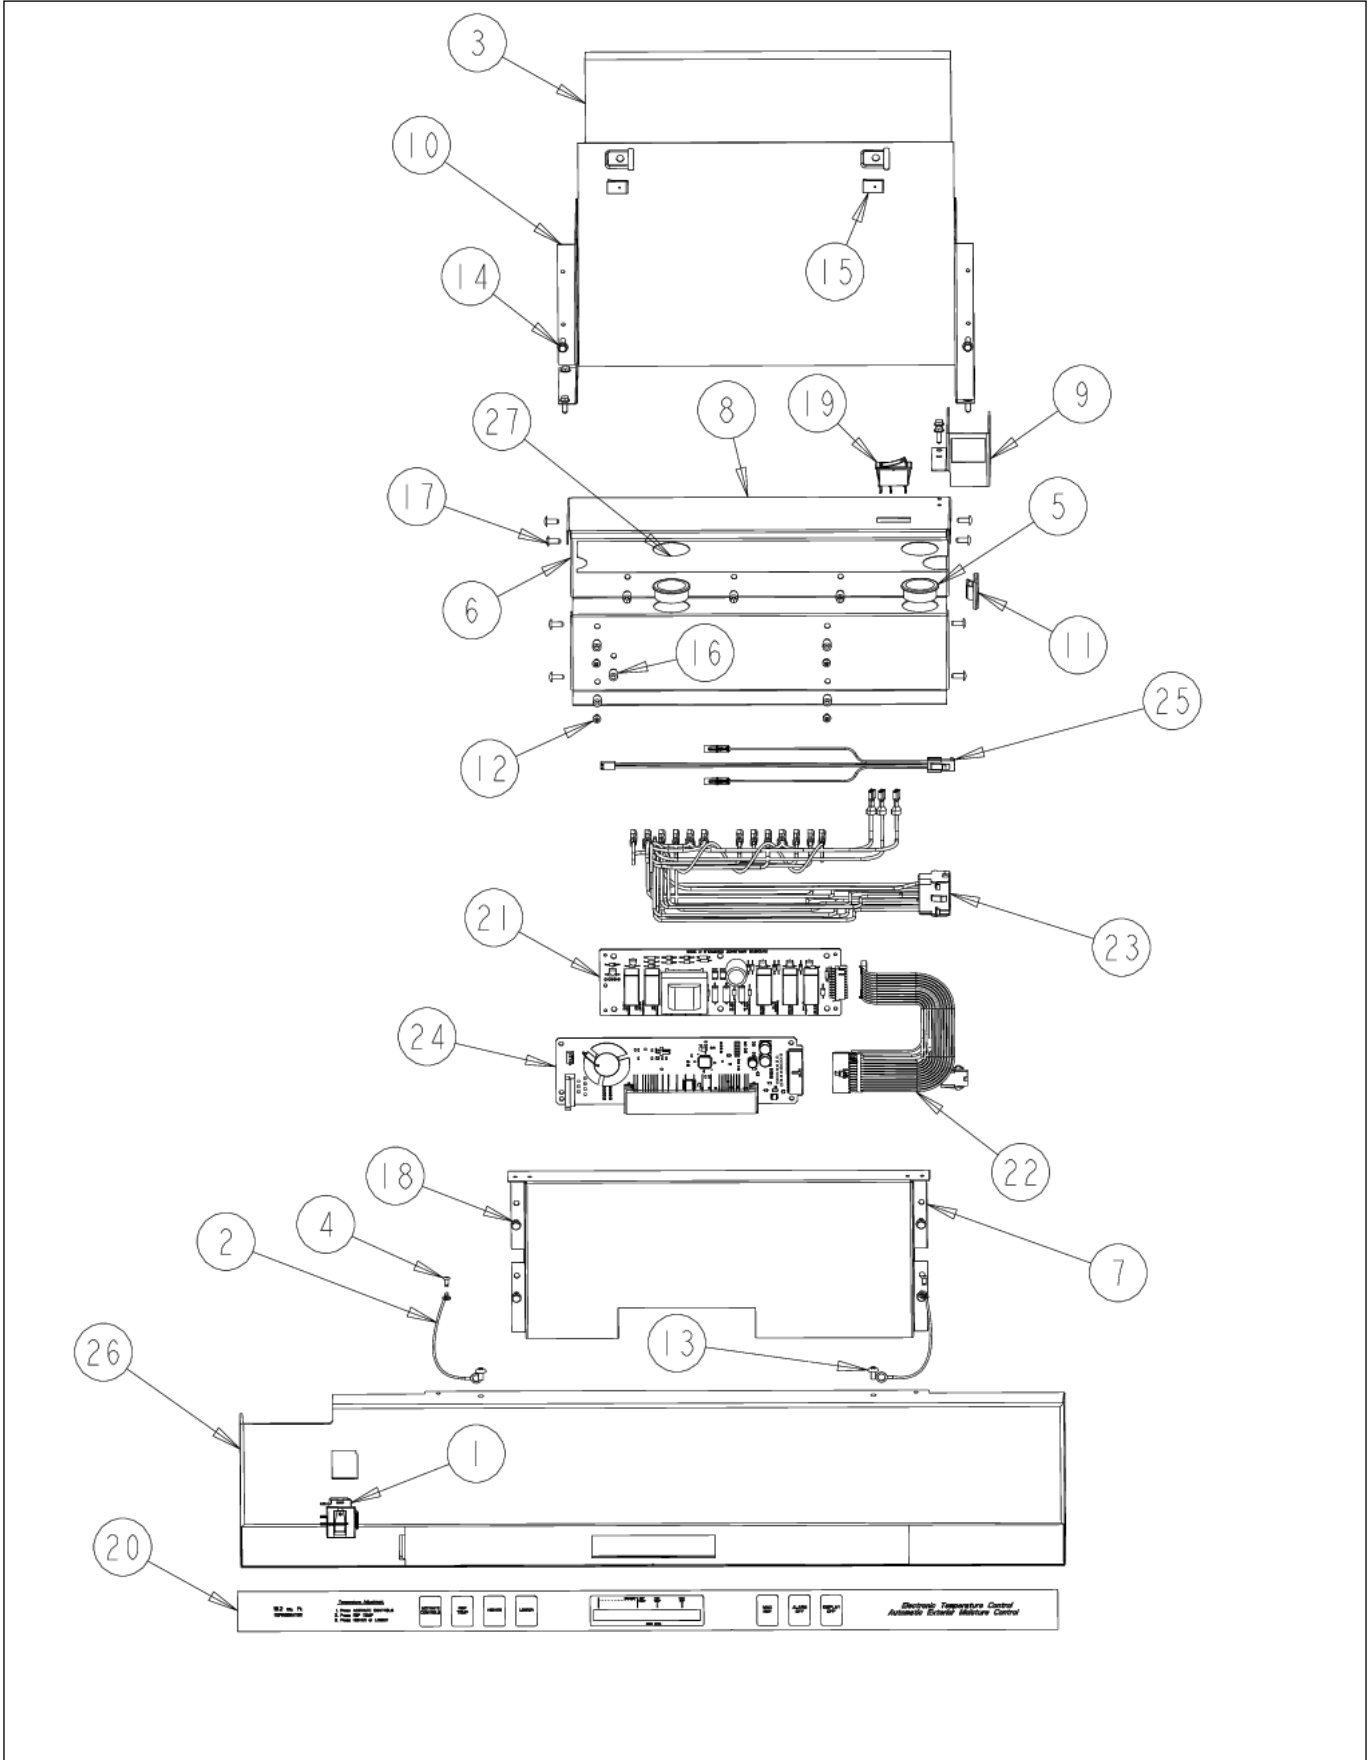

CONTROL ASSY

Item	Part No.	Name	Qty	Uom	NOTES
1	PE950122	SWITCH		EA	
2	12064001	SUPP-CONT PANEL		EA	
3	12074703	INSUL-CONT BOX V12074703		EA	NO LONGER AVAILABLE, Not available online / Call for pricing and availability
4	A4539601	DAMPER-TUBING .8		EA	Not available online / Call for pricing and availability
5	A4554817	BUSHING-SNAP VA4554817		EA	
6	K20910060	BRACKET - PC		EA	
7	K20910061	CONTROL BOX FRONT		EA	
8	K20910062	CONTROL BOX TOP		EA	NO LONGER AVAILABLE, Not available online / Call for pricing and availability
9	K2098654	Bracket, Power Switch		EA	
10	K2099402	CONTROL BOX		EA	
11	M0104106	CLIP-CORD VM0104106		EA	
12	PD020013	TYPE "AB" #6 X 3/8 PH PAN HD. SMS		EA	
13	M0224128	SCREW-SM		EA	
14	M0238846	SCREW-SHLDR		EA	
15	M0288120	NUT-SPEED VM0288120		EA	
16	M0585506	SUPPORT		EA	
17	PC040010	POP RIVET (.063/GR -.125) GAMD42-A		EA	
18	PD020194	SCR, HEX SRTD WSHR HD, #8-18 X 1/2		EA	
19	PE950150	SPDT ROCKER SW. W/LEGEND		EA	
20	PE950181	OVERLAY SWITCH AR 36		EA	
21	005319-000	POWER CONTROL BOARD ASM 5 SERIES		EA	

Comments for Part Num. 005319-000

boltz on Apr 12, 2018
See TR-0056-SP Bulletin

Item	Part No.	Name	Qty	Uom	NOTES
22	PE970464	HARNESS LOW VOLT 5 SERIES		EA	
23	PE970465	HARNESS HIGH VOLT		EA	
24	002670-000	LOW VOLTAGE BOARD KIT W/HARNESS		EA	
<p>Comments for Part Num. 002670-000</p> <p>boltz on Apr 12, 2018 See TR-0022-SP Bulletin</p>					
Not Shown	NOTE	BEFORE 01/22/05		EA	
Not Shown	PE070728	BOARD LOW VOLTAGE		EA	
<p>Comments for Part Num. PE070728</p> <p>bradleysapplianceservice@shaw.ca on Apr 27, 2016 COULD ALSO USE: 002670-000 LOW VOLTAGE BOARD KIT ANALOG - INCLUDES WIRE HARNESS</p>					
Not Shown	NOTE	ON OR AFTER 01/22/05		EA	
25	PE970609	HARNESS CONTROL BOARD 5 SERIES		EA	
26	PK030459	PANEL CONTROL AR 36 L		EA	
Not Shown	PK030458	PANEL CONTROL AR/BM 36 R		EA	
27	PM910325	FILM, PROTECTIVE		EA	