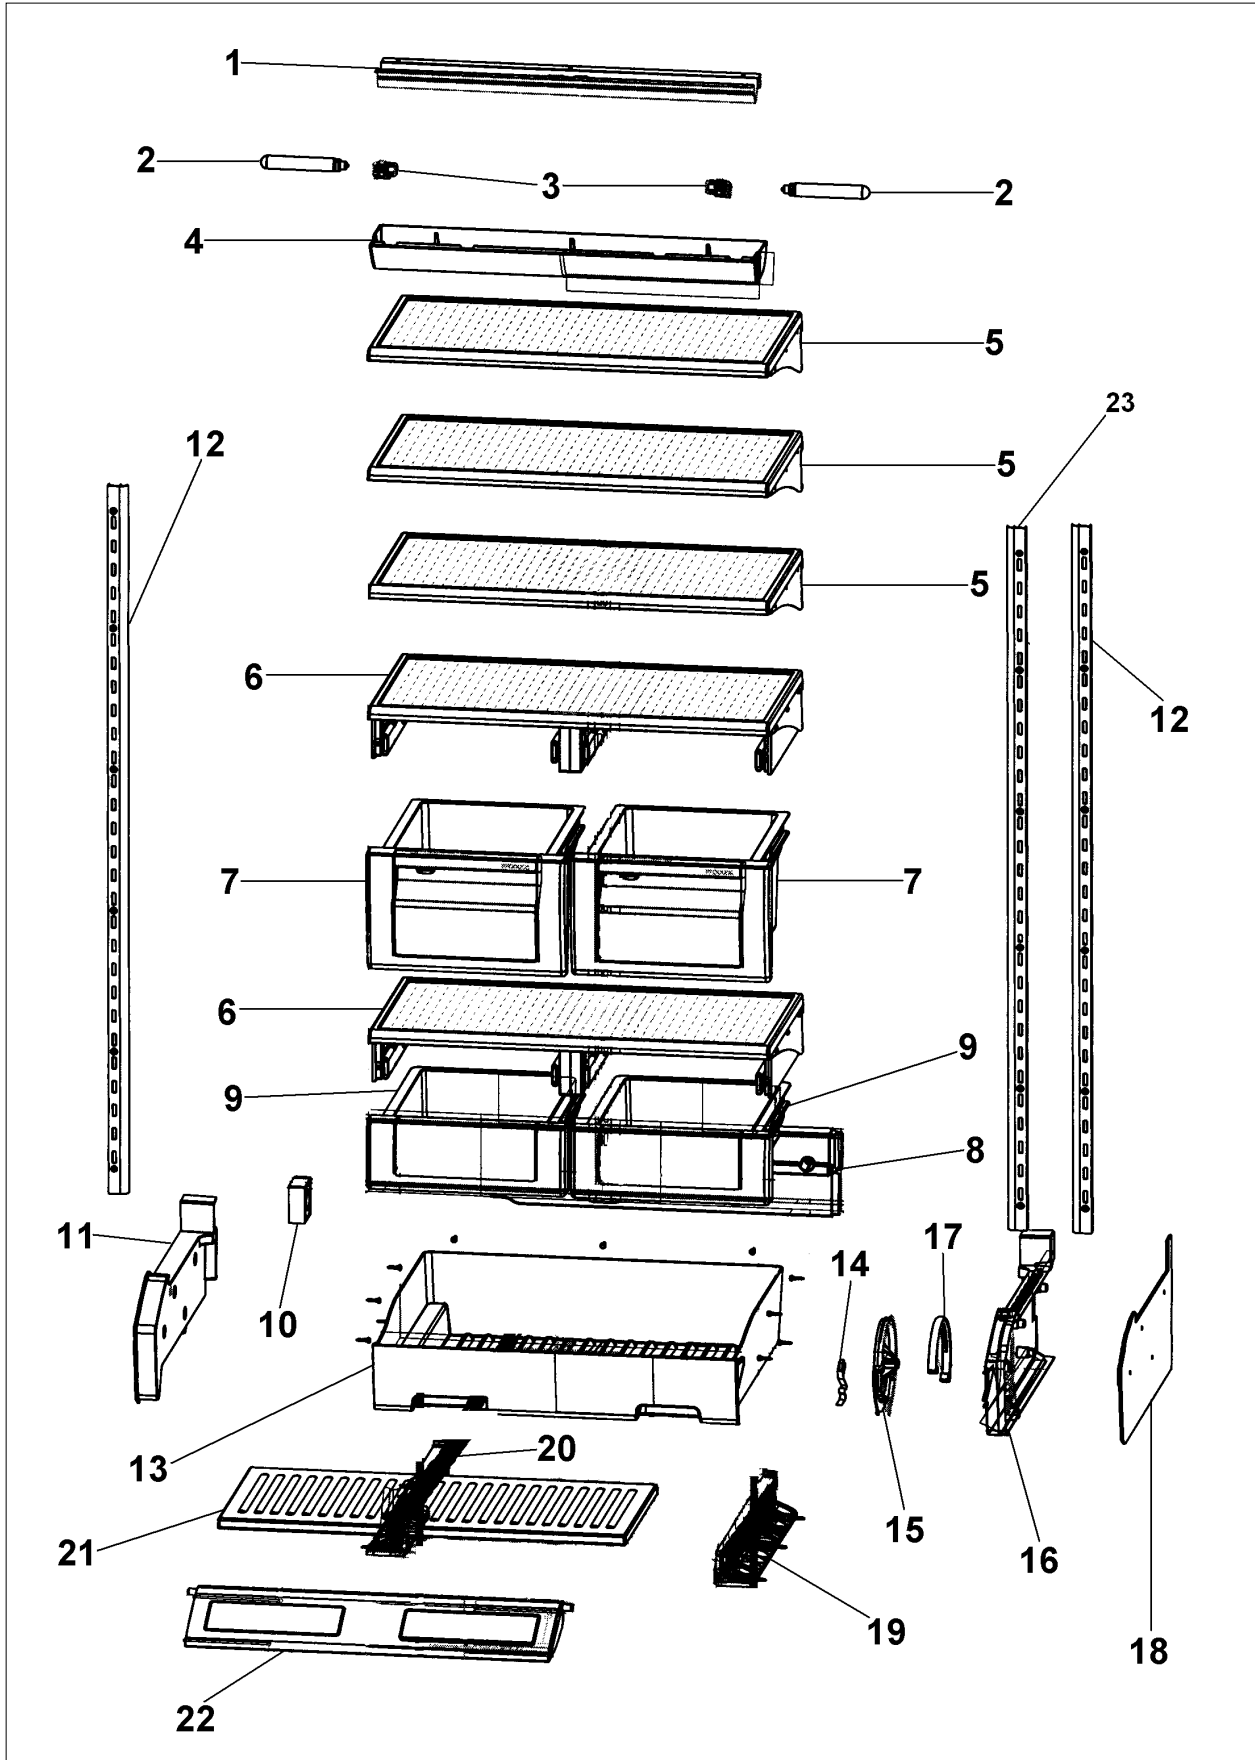

INTERIOR ASSEMBLY

Item	Part No.	Name	Qty	Uom	NOTES
1	L20910705	BRACKET LIGHT AR 36	1	EA	
2	004528-000	LAMP, 40 WATT CLEAR LIGHT	1	EA	
3	PE950125	LIGHT SOCKET	1	EA	
4	020123-000	COVER LIGHT ASM AF AR BM 36	1	EA	
5	PM910351	SHELF ASM GLASS BM 36 FF	1	EA	
6	G50911908	SHELF & SLIDE ASM 36 AR & 36 BM	1	EA	
7	012396-000	DRAWER,PRODUCE,ASM 36 AR/BM	1	EA	
8	PK930285	DUCT MEATSAVOR REAR AR 36	1	EA	
9	G50912334	DRAWER DELI ASM AR 36	1	EA	
10	004551-000	AXIAL FAN	1	EA	

Comments for Part Num. 004551-000

gboltz@VikingRange.com on Jul 21, 2016

View service bulletin TR-0052-SP before ordering fan, if applicable order kit instead of fan

NI	020822-000	FAN RESISTOR KIT	1	EA	
Not Shown	NOTE	BEFORE SERIAL# 110409R00010145		EA	
11	PK930284	DUCT MEATSAVOR LEFT	1	EA	
12	PM910280	LADDER SIDE AR 30 36	1	EA	
13	PK930278	DRAWER MEAT SAVOR AR BM 36	1	EA	
14	PM910334	ROLLER TENSION	1	EA	
15	044384-000	DIAL CONTROL MEAT SAVOR	1	EA	
16	044232-000	DUCT MEAT SAVOR (R)	1	EA	
17	PK930172	COVER CONTROL MEAT SAVOR	1	EA	
18	PK930283	DUCT MEATSAVOR SPACER	1	EA	
19	PM910287	SLIDE MEAT SAVOR R	1	EA	
20	PM910288	SLIDE MEAT SAVOR L	1	EA	

Comments for Part Num. PM910288

profixappliances@gmail.com on May 3, 2017

ITEM # 5 SHOULD BE PK930288-DOOR MEATSAVOR ASM AR/BM 36