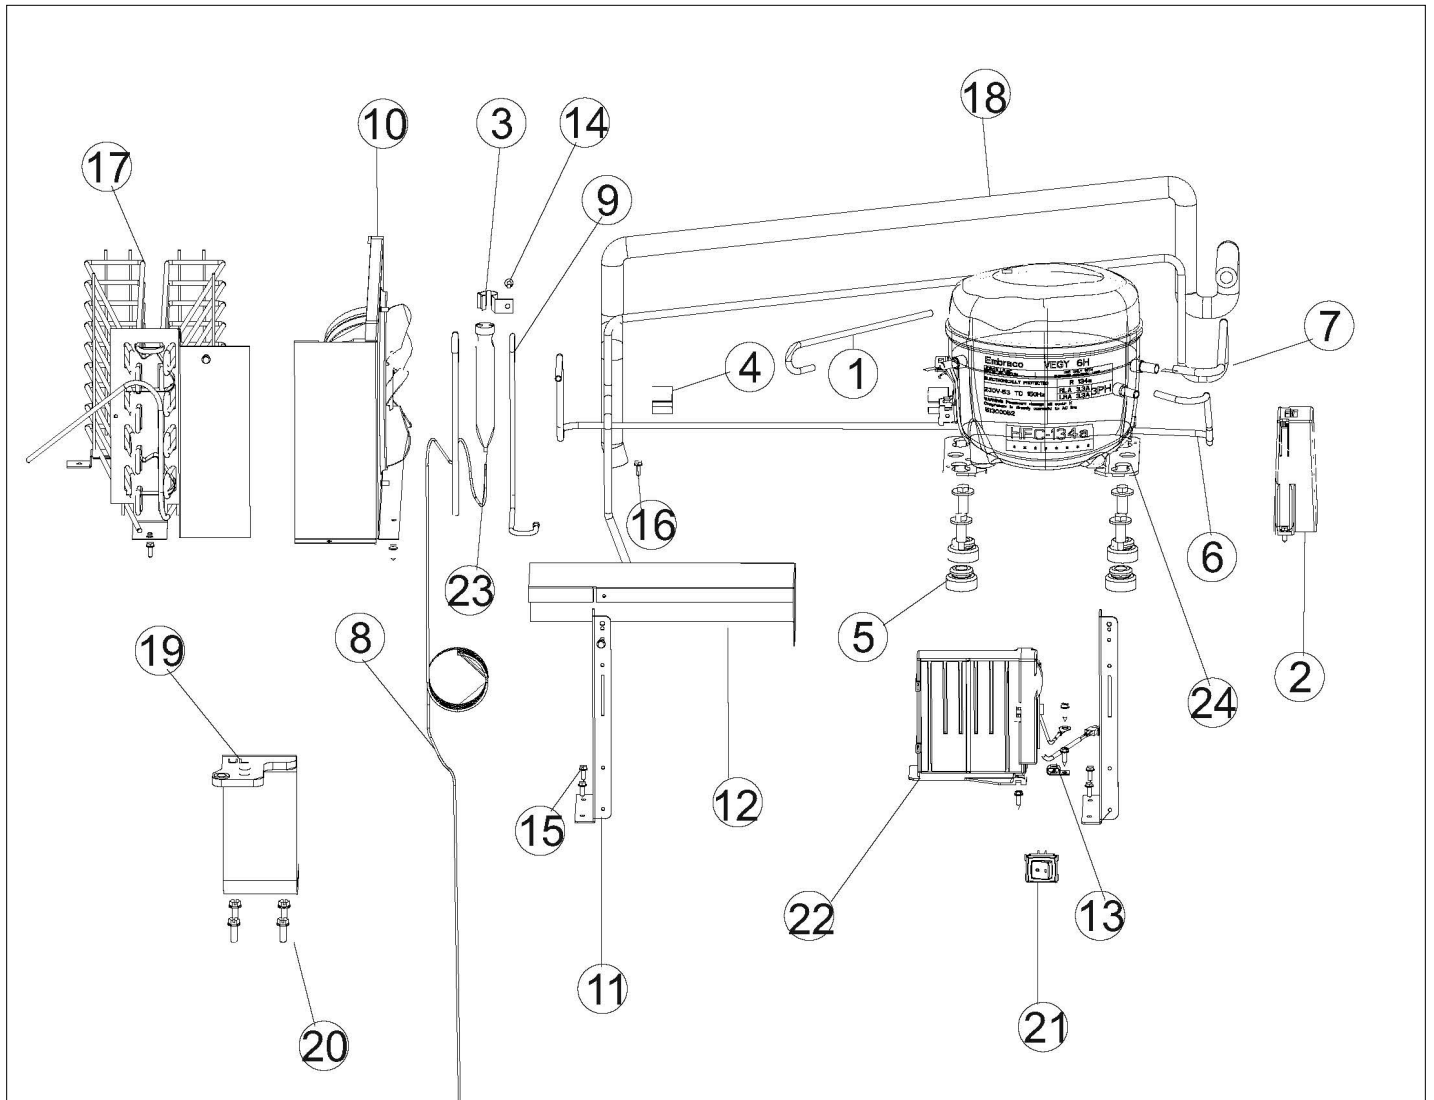

Item	Part No.	Name	Qty	Uom	NOTES
1	F2096507	TUBE-PROCESS GRN	1	EA	
2	050894-000	ASSY, BKT, PWR SUPPLY, 24VDC, REF	1	EA	
3	10547001	CLIP-DRIER V10547001	1	EA	
4	10699601	DAMPER-TUBING .8	1	EA	
5	10835901	GROMMET RUBBER V10835901	1	EA	
6	F20910729	TUBE DISCHARGE AF AR 30	1	EA	
7	F20911126	TUBE SUCTION AR 30	1	EA	
8	PB920246	TUBE CAPILLARY ASM AR 36 30	1	EA	
9	F2096669	TUBE-DRIER COND	1	EA	
10	G5096494	COND. FAN ASSY	1	EA	
11	K20912569	BRACKET GRILLE SUPPORT	1	EA	
12	K20912570	DIVERTER AIR HI SIDE 30	1	EA	Not available online / Call for pricing and availability
13	M0103904	CLAMP-SPEED	1	EA	NO LONGER AVAILABLE, Not available online / Call for pricing and availability
14	M0211018	SCREW-SM	1	EA	
15	M0221523	SCREW - SHLDR	1	EA	
16	PD020194	SCR, HEX SRTD WSHR HD, #8- 18 X 1/2	1	EA	
17	PB920171	CONDENSER ASM	1	EA	
18	PB970187	INSULATION TUBING 57.500 WC, 5 SERIES	1	EA	
19	PC920204	HINGE ASM UL	1	EA	
Not Shown	PC920203	HINGE ASM UR	1	EA	
20	000570-000	FASTENER, BOLT, 1/4-20 IHWS 1" S ZN SER	1	EA	
21	PE950149	SWITCH POWER	1	EA	
22	011666-000	INVERTER,CMPR,ASM	1	EA