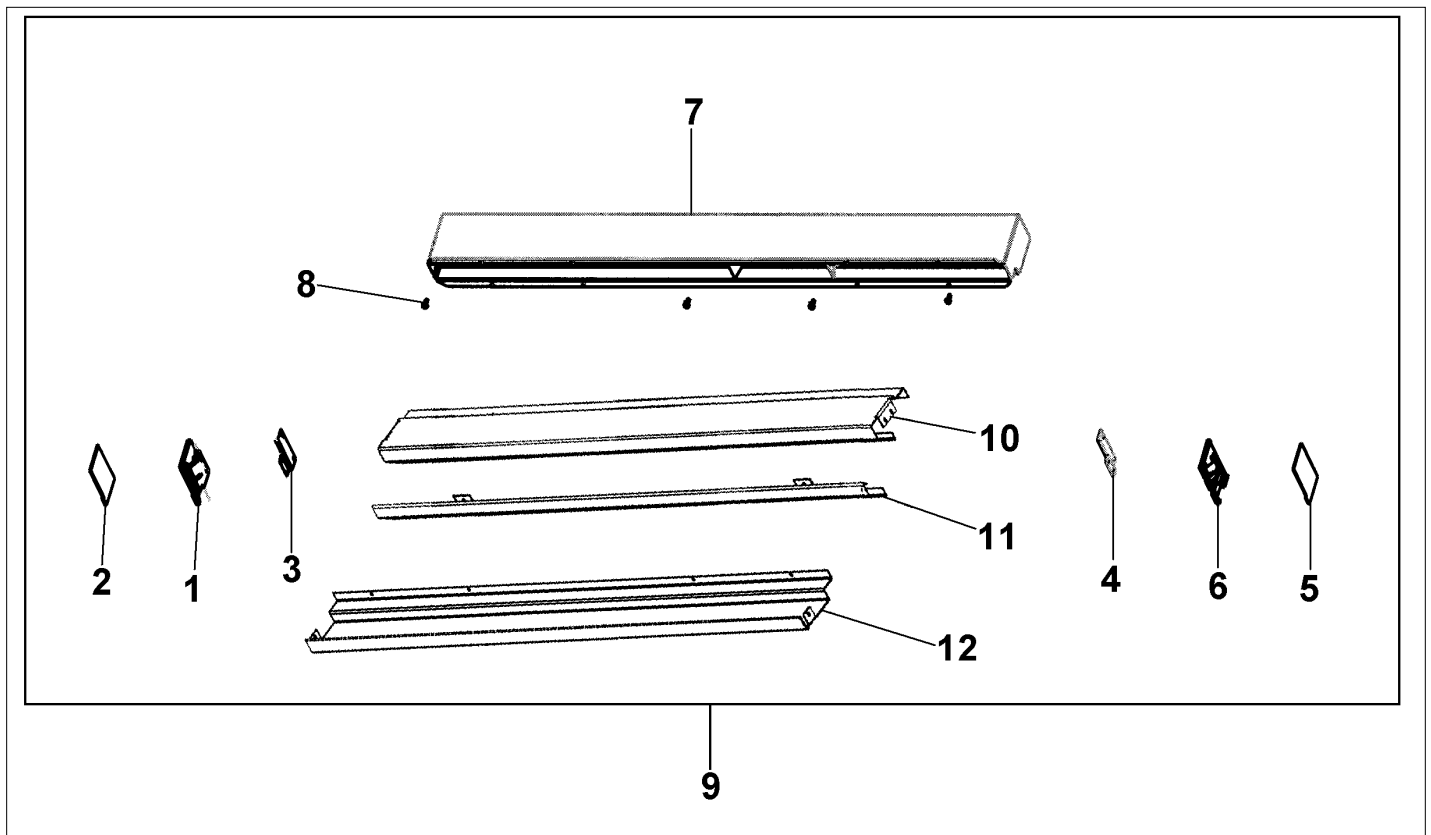

UPPER GRILLE ASSY

Item	Part No.	Name	Qty	Uom	NOTES
1	PM910349	END CAP GRILLE L	1	EA	
2	PM910071	COVER - END CAP 12119801	1	EA	
3	C9099471BK	BRACKET GRILLE SUPPORT DES L	1	EA	Not available online / Call for pricing and availability
4	C9099470BK	BRACKET GRILLE SUPPORT DES R	1	EA	Not available online / Call for pricing and availability
5	PM910072	COVER - END CAP	1	EA	
6	PM910348	ENP CAP GRILLE R	1	EA	
7	G90911117BK	AIR DUCT ASM COMPLETE AF AR 36 *BK*	1	EA	Not available online / Call for pricing and availability
8	M0220417	SCREW-TC	1	EA	
9	G32911121	GRILLE ASM AF AR 36 DES R	1	EA	
Not Shown	G32911120	GRILLE ASM AF AR 36 DES L	1	EA	
10	PM910418	GRILLE LOUVER UPPER AF AR 36 DES FOL	1	EA	NO LONGER AVAILABLE
11	PM910429	GRILLE LOUVER MID AF AR 36 DES FOL	1	EA	
12	PM910419	GRILLE LOUVER LOWER AF AR 36 L DES FOL	1	EA	
Not Shown	PM910421	GRILLE LOUVER LOWER AF AR 36 R DES FOL	1	EA	NO LONGER AVAILABLE
NI	041669-000	FILTER/COIL TUBE ASSEMBLY	1	EA