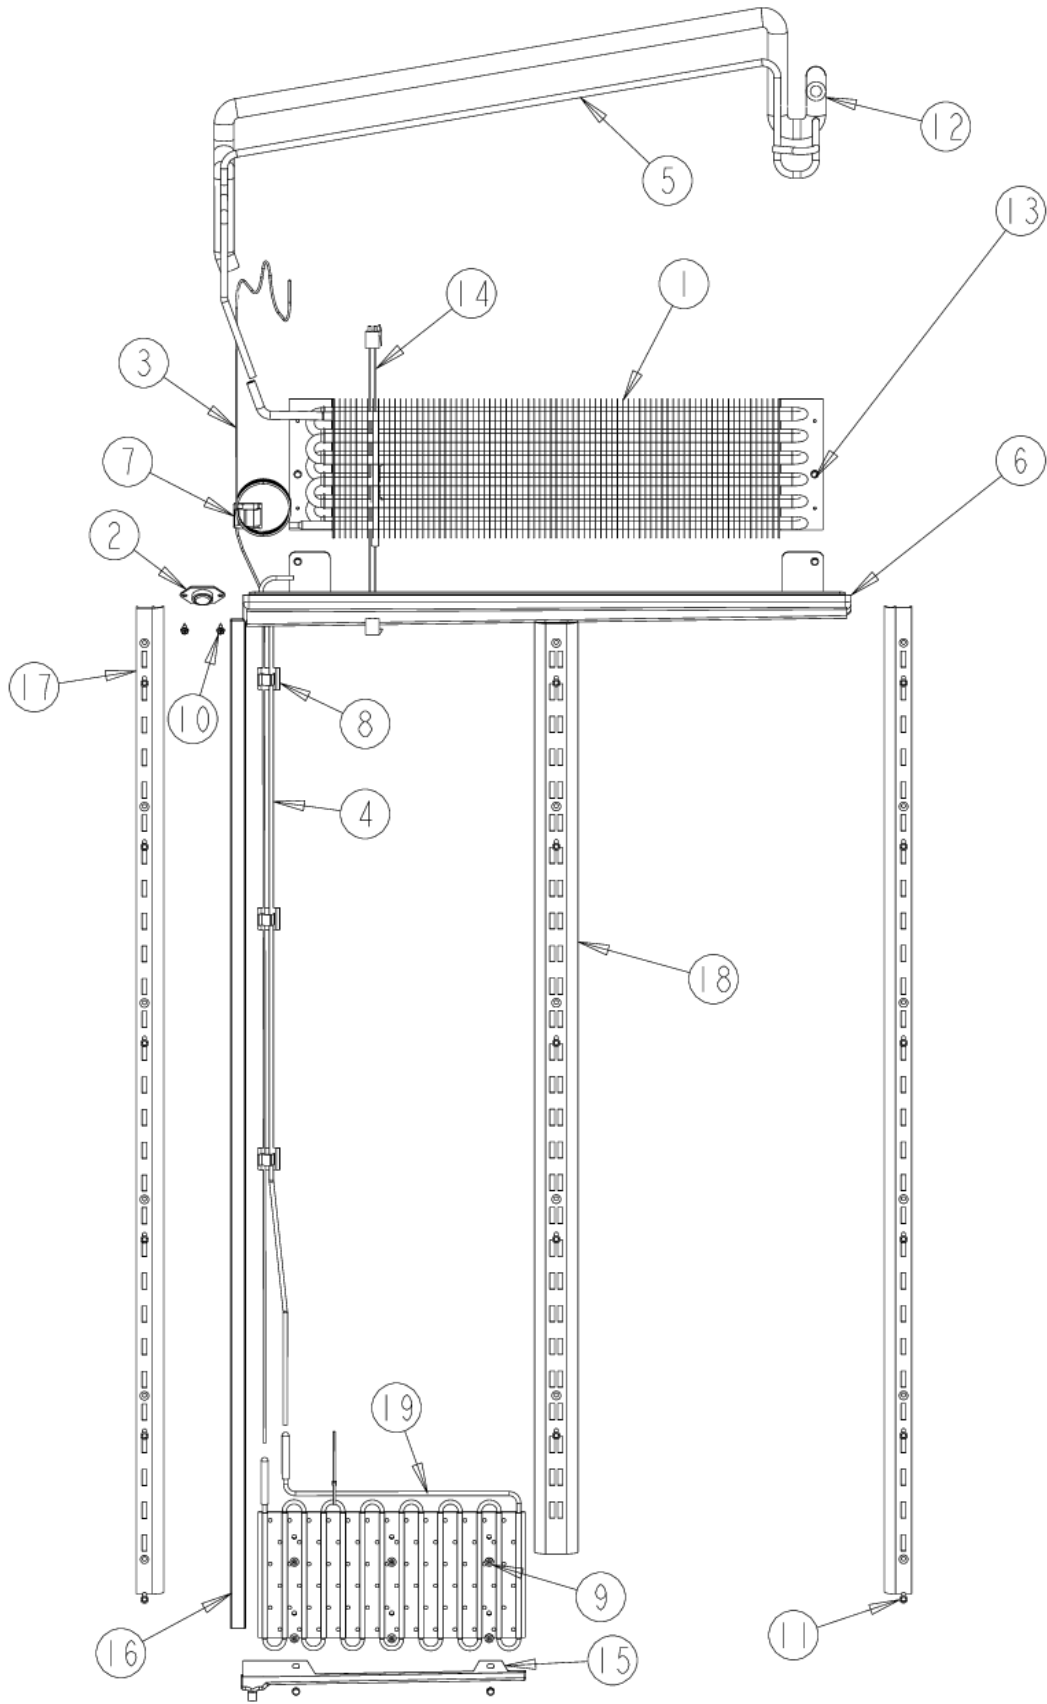

Comments for Part Num. PM910288

profixappliances@gmail.com on May 3, 2017

ITEM # 5 SHOULD BE PK930288-DOOR MEATSAVOR ASM AR/BM 36

Item	Part No.	Name	Qty	Uom	NOTES
21	PK930286	SHELF MEATSAVOR AR/BM 36	1	EA	
22	044809-000	DOOR MEAT SAVOR ASM AR/BM 36	1	EA	
23	PM910284	LADDER CENTER AR 36	1	EA	
NI	019244-000	ACCESSORY, ASM	1	EA	

LOW SIDE ASSEMBLY

Item	Part No.	Name	Qty	Uom	NOTES
1	PM910455	EVAPORATOR AR 36	1	EA	
2	C8983701	THERMISTOR	1	EA	
3	PB920246	TUBE CAPILLARY ASM AR 36 30	1	EA	
4	F20913720	TUBE EVAP AR 36	1	EA	
5	F20911126	TUBE SUCTION AR 30	1	EA	
6	G50914189	DRAIN PAN ASM UPPER AR36	1	EA	
7	M0104102	CLIP-CORD RED	1	EA	
8	M0104106	CLIP-CORD VM0104106	1	EA	
9	M0220417	SCREW-TC	1	EA	
10	M0232929	SCREW-SE	1	EA	
11	M0238535	SCREW-SM	1	EA	
12	PB970187	INSULATION TUBING 57.500 WC, 5 SERIES	1	EA	
13	PD020194	SCR, HEX SRTD WSHR HD, #8- 18 X 1/2	1	EA	
14	PE970641	JUMPER FAN RESISTOR	1	EA	
15	PK030445	PAN DRAIN LOWER EVAP AR 30 36	1	EA	
16	PK030446	DRAIN VERTICAL AR 30 36	1	EA	
17	PM910280	LADDER SIDE AR 30 36	1	EA	
18	PM910284	LADDER CENTER AR 36	1	EA	
19	049987-000	MS HEAT EXCH ASM AR 36 30	1	EA	