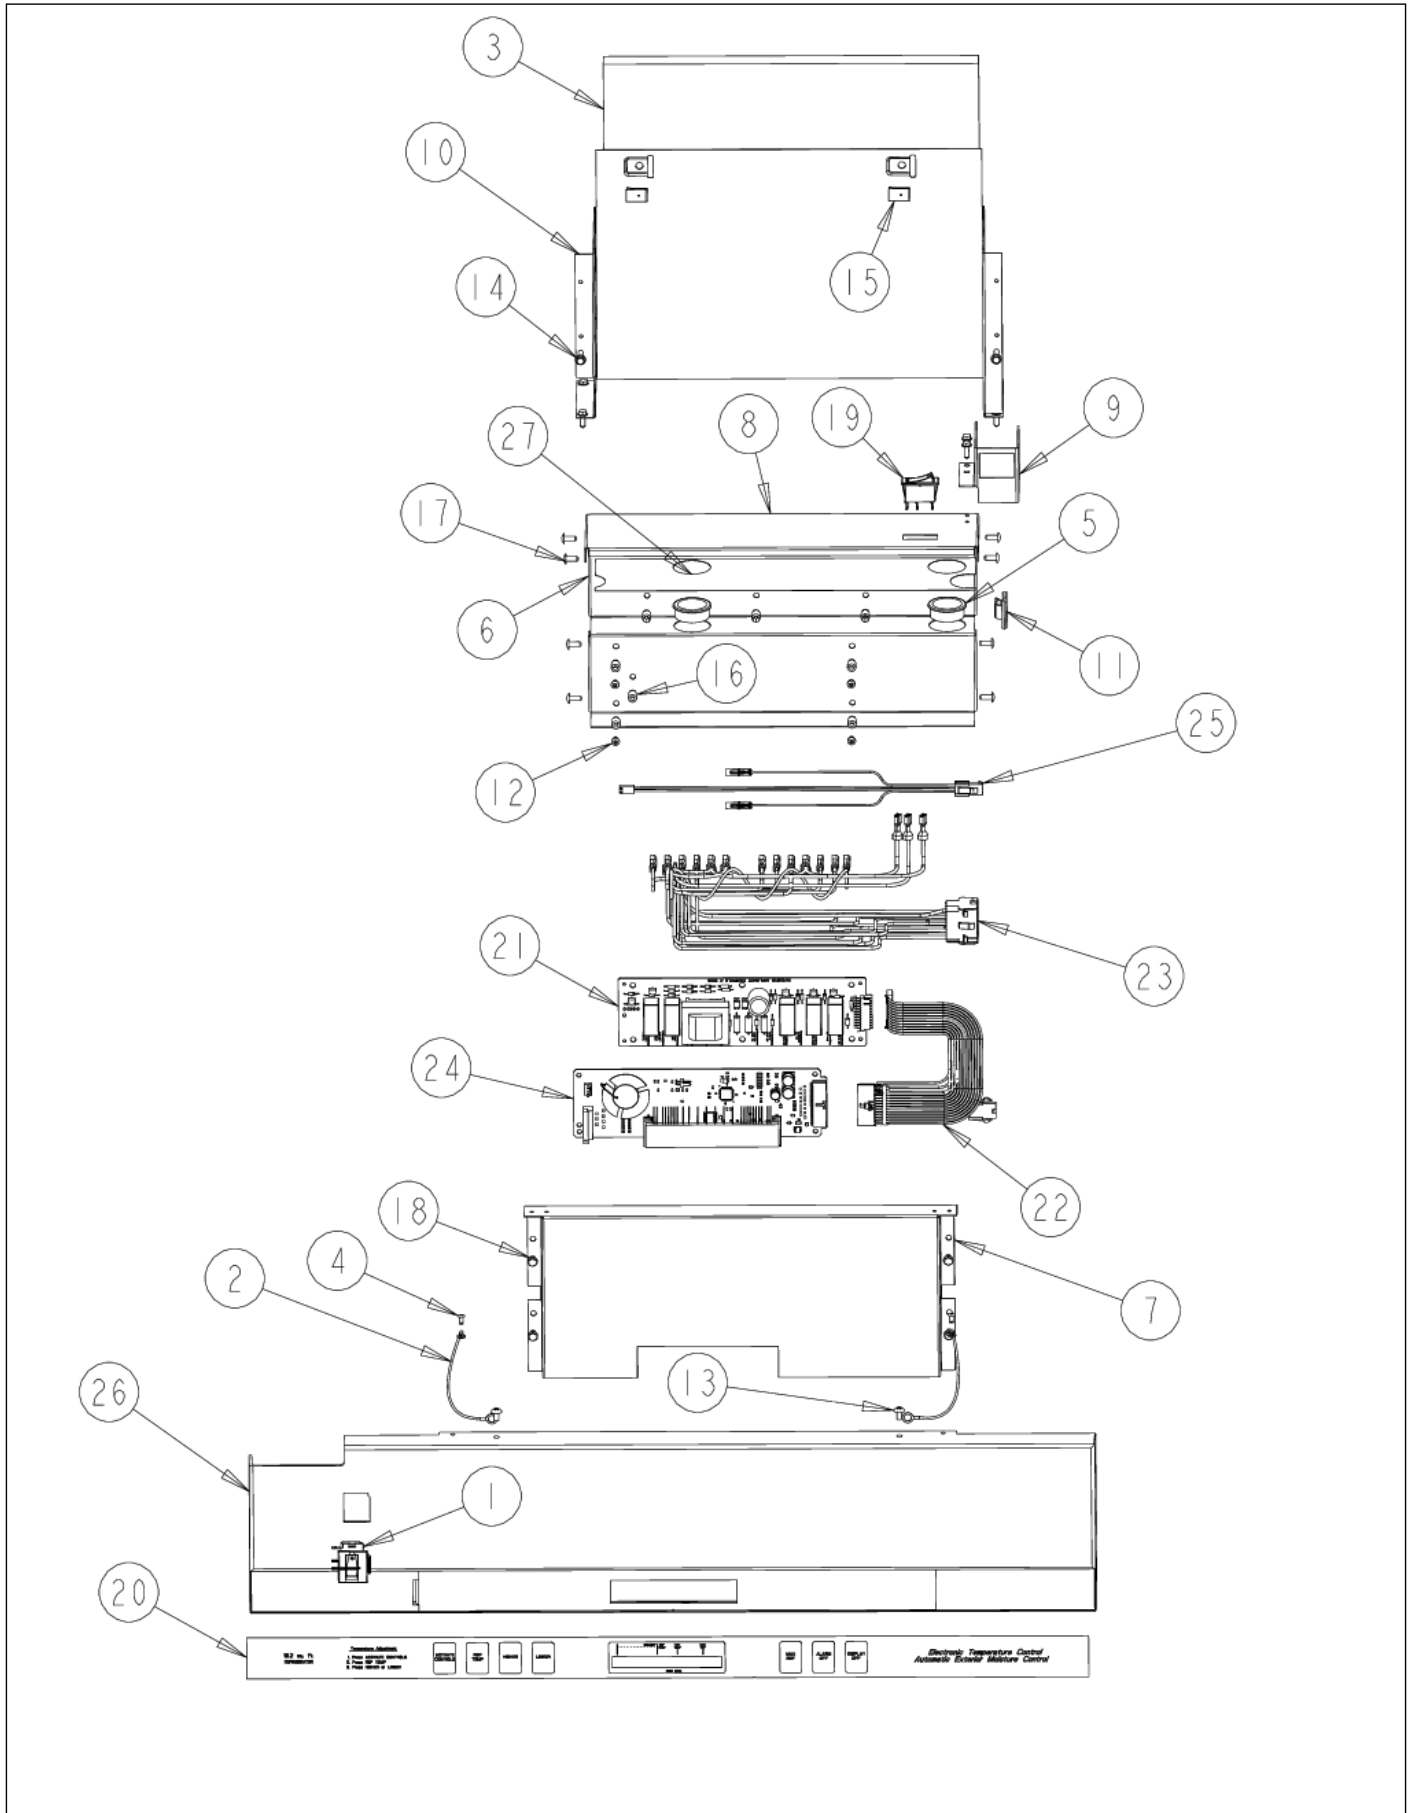

CONTROL ASSY

Item	Part No.	Name	Qty	Uom	NOTES
1	PE950122	SWITCH		EA	
2	12064001	SUPP-CONT PANEL		EA	
3	12074703	INSUL-CONT BOX V12074703		EA	NO LONGER AVAILABLE, Not available online / Call for pricing and availability
4	A4539601	DAMPER-TUBING .8		EA	Not available online / Call for pricing and availability
5	A4554817	BUSHING-SNAP VA4554817		EA	
6	K20910060	BRACKET - PC		EA	
7	K20910061	CONTROL BOX FRONT		EA	
8	K20910062	CONTROL BOX TOP		EA	NO LONGER AVAILABLE, Not available online / Call for pricing and availability
9	K2098654	Bracket, Power Switch		EA	
10	K2099402	CONTROL BOX		EA	
11	M0104106	CLIP-CORD VM0104106		EA	
12	PD020013	TYPE "AB" #6 X 3/8 PH PAN HD. SMS		EA	
13	M0224128	SCREW-SM		EA	
14	M0238846	SCREW-SHLDR		EA	
15	M0288120	NUT-SPEED VM0288120		EA	
16	M0585506	SUPPORT		EA	
17	PC040010	POP RIVET (.063/GR -.125) GAMD42-A		EA	
18	PD020194	SCR, HEX SRTD WSHR HD, #8-18 X 1/2		EA	
19	PE950150	SPDT ROCKER SW. W/LEGEND		EA	
20	PE950181	OVERLAY SWITCH AR 36		EA	
21	005319-000	POWER CONTROL BOARD ASM 5 SERIES		EA	

Comments for Part Num. 005319-000

boltz on Apr 12, 2018
See TR-0056-SP Bulletin

Item	Part No.	Name	Qty	Uom	NOTES
22	PE970464	HARNESS LOW VOLT 5 SERIES		EA	
23	PE970465	HARNESS HIGH VOLT		EA	
24	002670-000	LOW VOLTAGE BOARD KIT W/HARNESS		EA	
<p>Comments for Part Num. 002670-000</p> <p>boltz on Apr 12, 2018 See TR-0022-SP Bulletin</p>					
Not Shown	NOTE	BEFORE 01/22/05		EA	
Not Shown	PE070728	BOARD LOW VOLTAGE		EA	
<p>Comments for Part Num. PE070728</p> <p>bradleysapplianceservice@shaw.ca on Apr 27, 2016 COULD ALSO USE: 002670-000 LOW VOLTAGE BOARD KIT ANALOG - INCLUDES WIRE HARNESS</p>					
Not Shown	NOTE	ON OR AFTER 01/22/05		EA	
25	PE970609	HARNESS CONTROL BOARD 5 SERIES		EA	
26	PK030459	PANEL CONTROL AR 36 L		EA	
Not Shown	PK030458	PANEL CONTROL AR/BM 36 R		EA	
27	PM910325	FILM, PROTECTIVE		EA	