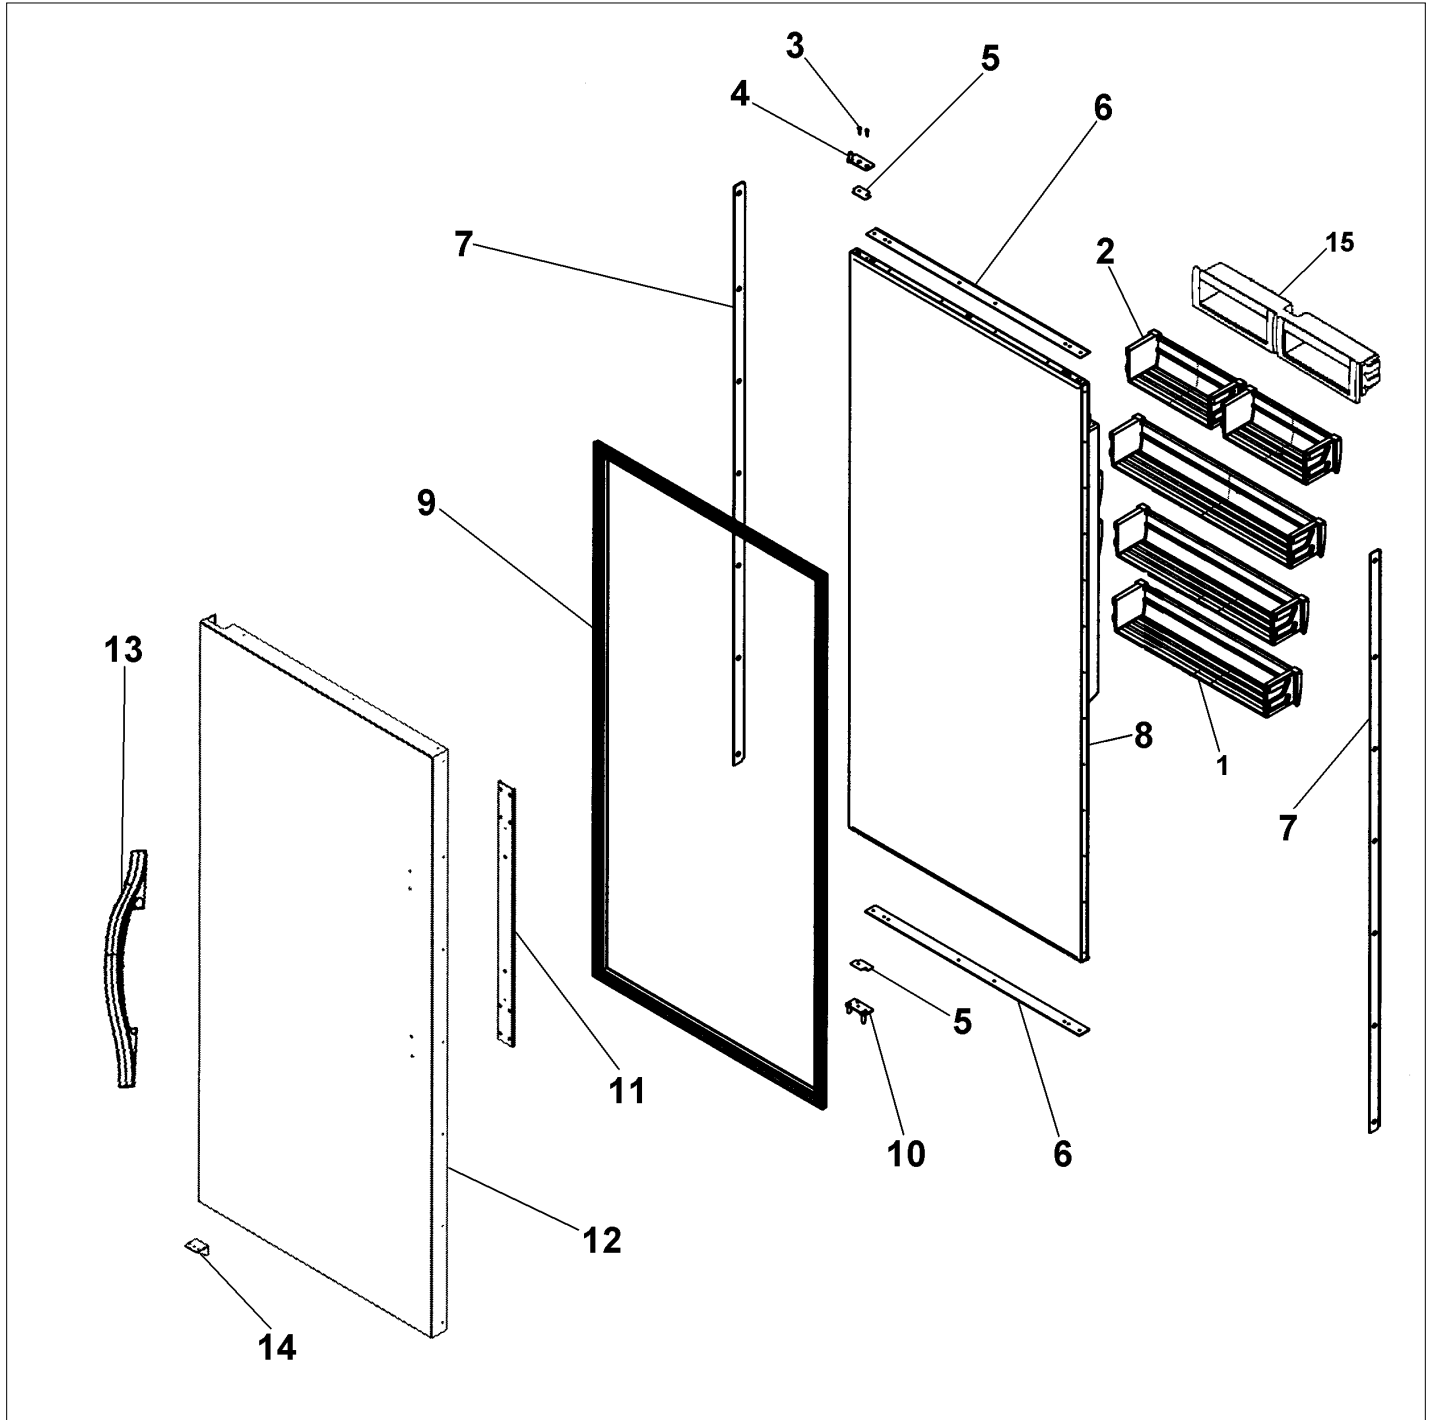

DOOR ASSY

Item	Part No.	Name	Qty	Uom	NOTES
1	036884-000	DOORBIN ASM FF 36 FULL	1	EA	
2	036882-000	DOORBIN ASM FF 36 HALF	1	EA	
3	M0226233	SUB TO PD920174 - 10 X 7/8 PHILLIPS SMA TRI LOBE SA	1	EA	
4	PC920132	PIVOT PLATE ASSY - LH	1	EA	
Not Shown	PC920133	PIVOT PLATE ASSY - RH	1	EA	
5	PD940092	SPACER - DOOR HINGE	1	EA	
6	PK930226	TRIM DOOR BULLNOSE 30 TOP/BTM	1	EA	NO LONGER AVAILABLE
7	PE940176	Door Trim - Side	1	EA	
8	G5098374	DOOR FOAM ASM AR 36	1	EA	
9	PB070298	SIDE CHARGE DOOR GASKET	1	EA	
10	PC920147	PIVOT PLATE ASSY - WC LH BOT	1	EA	
Not Shown	PC920146	PIVOT PLATE ASSY - WC RH BOT	1	EA	
11	K2097526	Bracket, Handle Support (Frz.)	1	EA	
12	B2098387	DOOR SKIN AF AR 36 DES L	1	EA	Not available online / Call for pricing and availability
Not Shown	C9098387BK	DOOR SKIN AF AR 36 DES L	1	EA	NO LONGER AVAILABLE
Not Shown	L2098387WH	DOOR SKIN AF AR 36 DES L	1	EA	NO LONGER AVAILABLE, Not available online / Call for pricing and availability
Not Shown	C9098387BT	SKIN DOOR AF AR 36 DES L BT	1	EA	NO LONGER AVAILABLE, Not available online / Call for pricing and availability
Not Shown	C9098387GG	SKIN DOOR AF AR 36 DES L GG	1	EA	NO LONGER AVAILABLE, Not available online / Call for pricing and availability
Not Shown	C9098387SG	SKIN DOOR AF AR 36 DES L SG	1	EA	NO LONGER AVAILABLE, Not available online / Call for pricing and availability