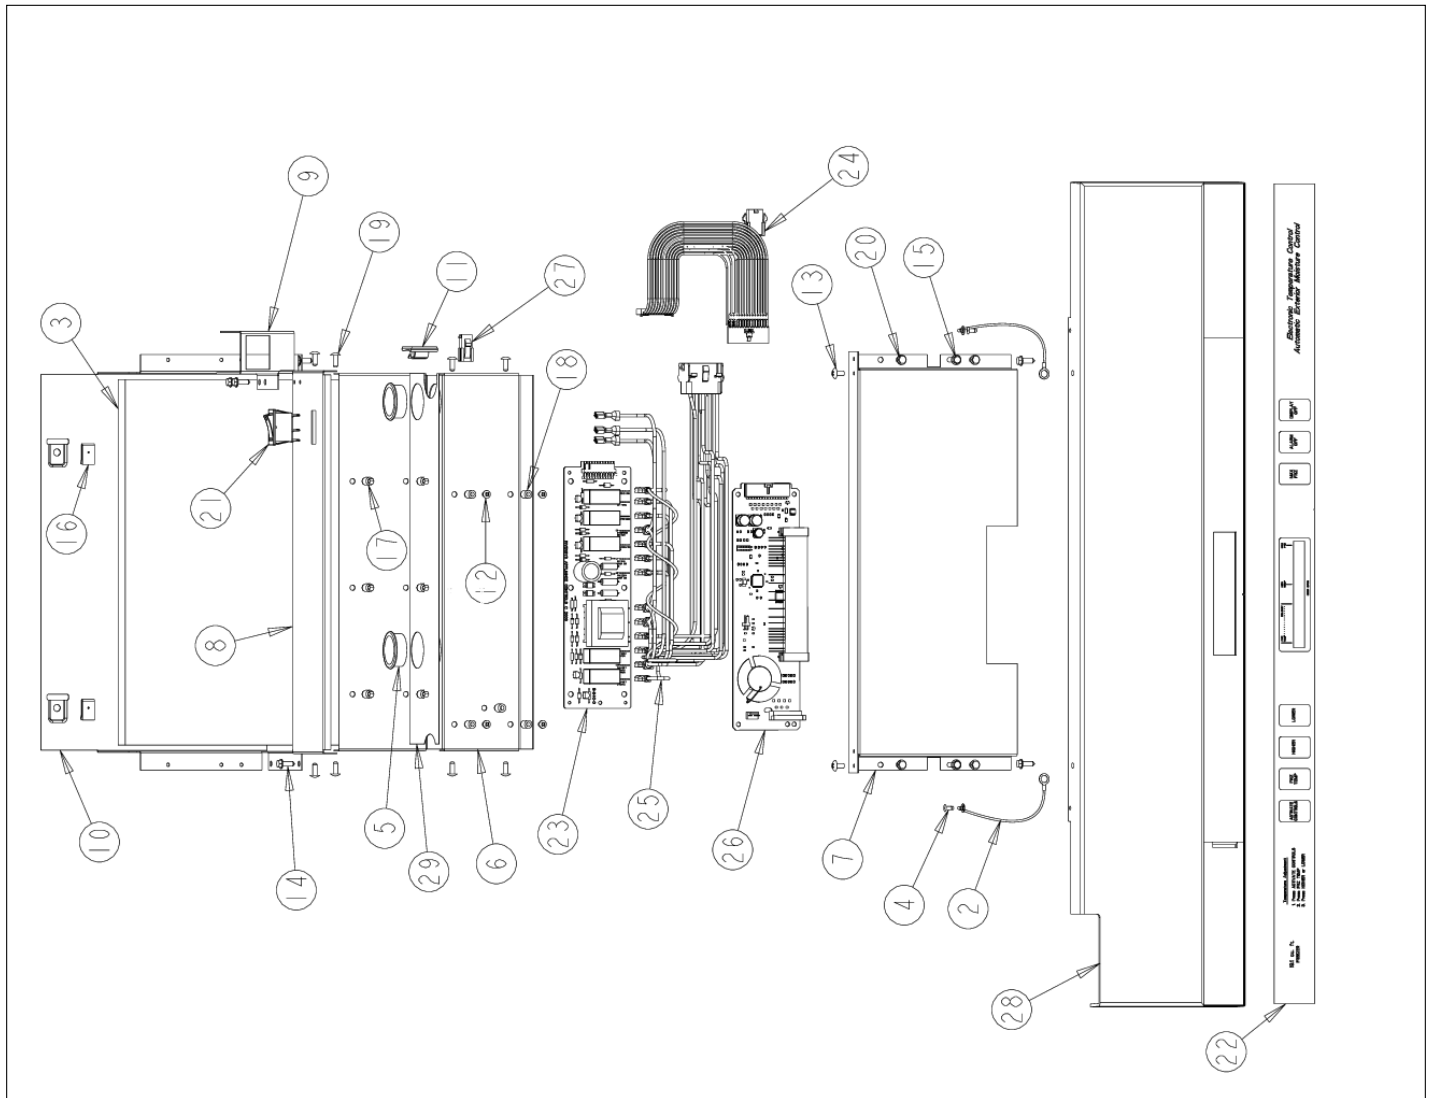

CONTROL ASSY

Item	Part No.	Name	Qty	Uom	NOTES
1	10916507	CORD-POWER 5 SERIES		EA	
2	12064001	SUPP-CONT PANEL		EA	
3	12074703	INSUL-CONT BOX V12074703		EA	NO LONGER AVAILABLE, Not available online / Call for pricing and availability
4	A4539601	DAMPER-TUBING .8		EA	Not available online / Call for pricing and availability
5	A4554817	BUSHING-SNAP VA4554817		EA	
6	K20910060	BRACKET - PC		EA	
7	K20610061	FRONT, CONTROL BOX		EA	Not available online / Call for pricing and availability
8	K20910062	CONTROL BOX TOP		EA	NO LONGER AVAILABLE, Not available online / Call for pricing and availability
9	K2098654	Bracket, Power Switch		EA	
10	K2099402	CONTROL BOX		EA	
11	M0104106	CLIP-CORD VM0104106		EA	
12	PD020013	TYPE "AB" #6 X 3/8 PH PAN HD. SMS		EA	
13	M0224128	SCREW-SM		EA	
14	M0238616	SCREW, SMALL		EA	
15	M0238846	SCREW-SHLDR		EA	
16	M0288120	NUT-SPEED VM0288120		EA	
17	M0585504	SUPPORT		EA	
18	M0585506	SUPPORT		EA	
19	PC040010	POP RIVET (.063/GR -.125) GAMD42-A		EA	
20	PD020194	SCR, HEX SRTD WSHR HD, #8-18 X 1/2		EA	
21	PE950150	SPDT ROCKER SW. W/LEGEND		EA	
22	PE950180	OVERLAY SWITCH AF 36		EA	
23	005319-000	POWER CONTROL BOARD ASM 5 SERIES		EA	

Item	Part No.	Name	Qty	Uom	NOTES
Comments for Part Num. 005319-000  boltz on Apr 12, 2018 See TR-0056-SP Bulletin					
25	PE970464	HARNESS LOW VOLT 5 SERIES		EA	
26	PE970465	HARNESS HIGH VOLT		EA	
27	002670-000	LOW VOLTAGE BOARD KIT W/HARNESS		EA	
Comments for Part Num. 002670-000  boltz on Apr 12, 2018 See TR-0022-SP Bulletin					
Not Shown	NOTE	(Before 01/22/05)		EA	
28	PE070728	BOARD LOW VOLTAGE		EA	
Comments for Part Num. PE070728  bradleysapplianceservice@shaw.ca on Apr 27, 2016 COULD ALSO USE: 002670-000 LOW VOLTAGE BOARD KIT ANALOG - INCLUDES WIRE HARNESS					
Not Shown	NOTE	(After 01/22/05)		EA	
Not Shown	PE970609	HARNESS CONTROL BOARD 5 SERIES		EA	
Not Shown	NOTE	(After 01/22/05)		EA	
29	016434-000	PANEL CONTROL AF/AR 30 L		EA	
Not Shown	PK930332	PANEL CONTROL AF 30 R		EA	
Not Shown	PM910325	FILM, PROTECTIVE		EA	