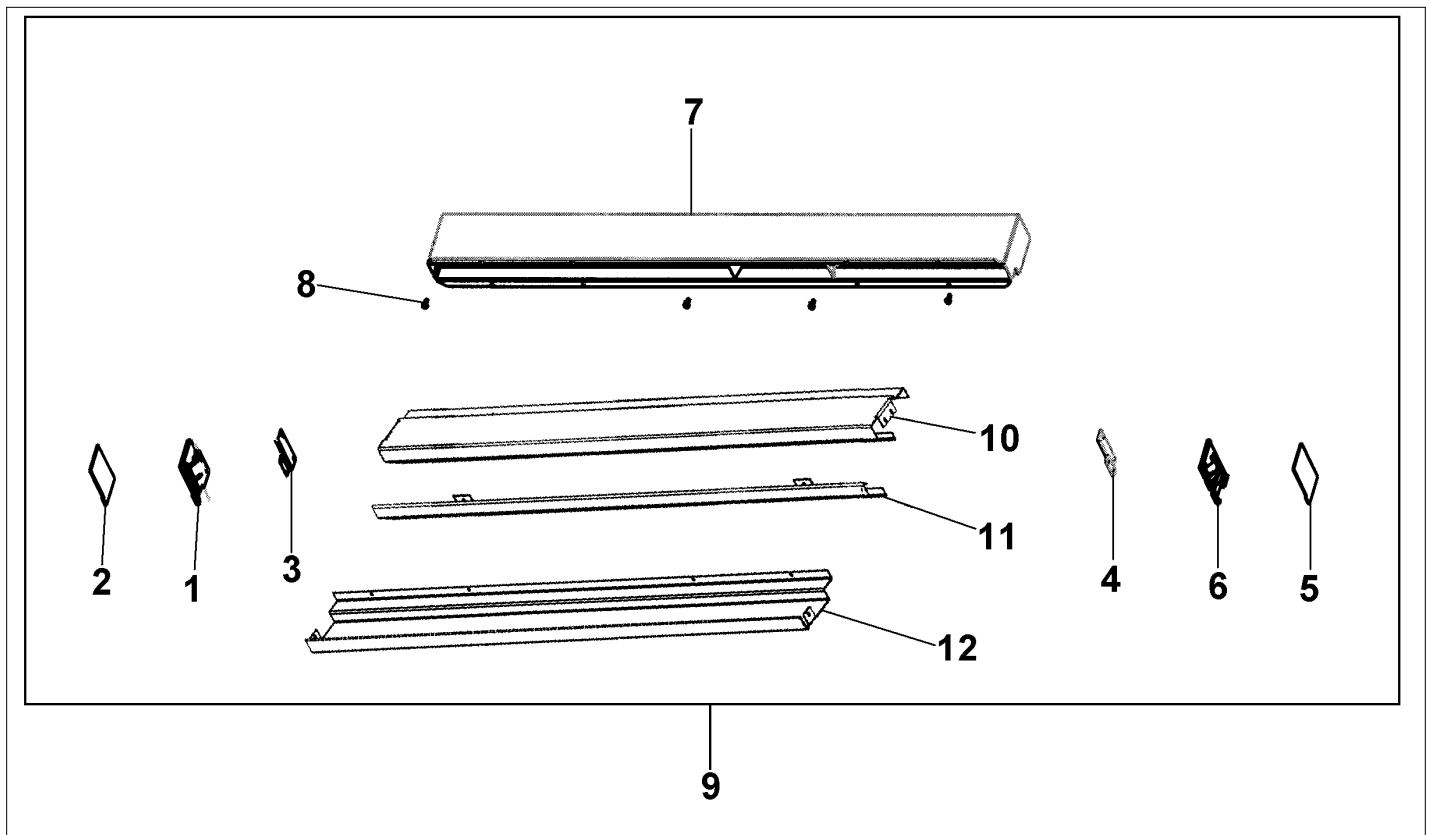

UPPER GRILLE ASSY

Item	Part No.	Name	Qty	Uom	NOTES
1	PM910349	END CAP GRILLE L	1	EA	
2	PM910071	COVER - END CAP 12119801	1	EA	
3	C9099471BK	BRACKET GRILLE SUPPORT DES L	1	EA	Not available online / Call for pricing and availability
4	C9099470BK	BRACKET GRILLE SUPPORT DES R	1	EA	Not available online / Call for pricing and availability
5	PM910072	COVER - END CAP	1	EA	
6	PM910348	ENP CAP GRILLE R	1	EA	
7	G90911117BK	AIR DUCT ASM COMPLETE AF AR 36 *BK*	1	EA	Not available online / Call for pricing and availability
8	M0220417	SCREW-TC	1	EA	
9	G32911121	GRILLE ASM AF AR 36 DES R	1	EA	
Not Shown	G32911120	GRILLE ASM AF AR 36 DES L	1	EA	
10	PM910418	GRILLE LOUVER UPPER AF AR 36 DES FOL	1	EA	NO LONGER AVAILABLE
11	PM910429	GRILLE LOUVER MID AF AR 36 DES FOL	1	EA	
12	016206-000	GRILLE LOUVER LOWER AF AR 36 L DES FOL	1	EA	
Not Shown	PM910421	GRILLE LOUVER LOWER AF AR 36 R DES FOL	1	EA	NO LONGER AVAILABLE
NI	041669-000	FILTER/COIL TUBE ASSEMBLY	1	EA