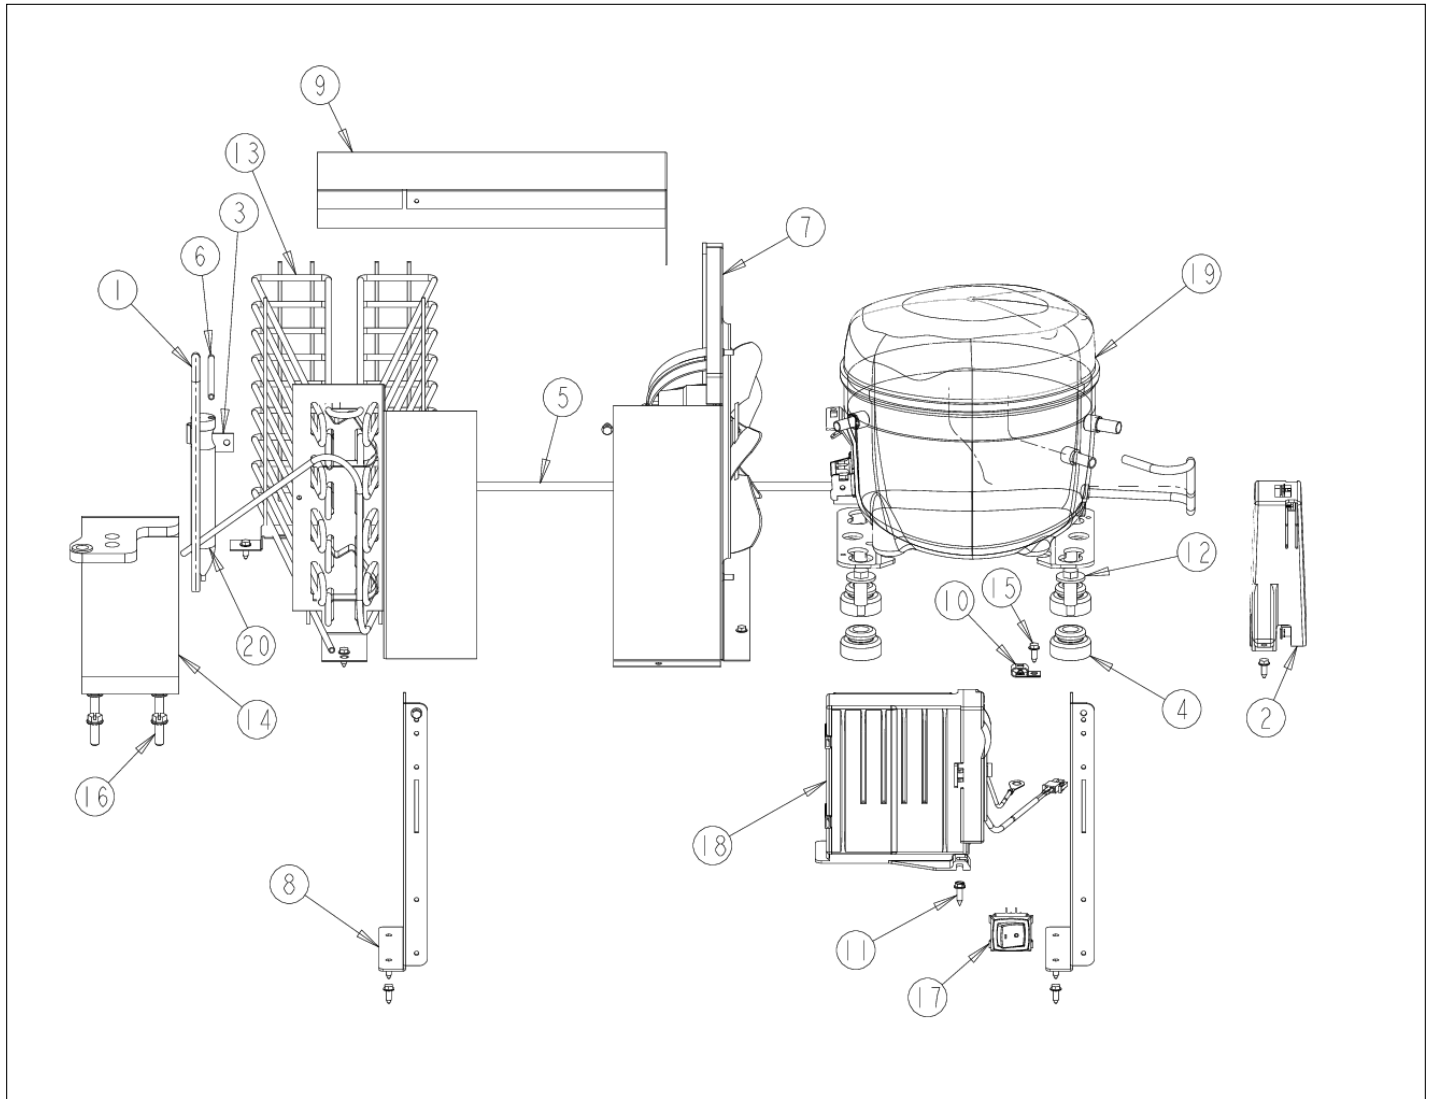

HIGH SIDE ASSEMBLY

Item	Part No.	Name	Qty	Uom	NOTES
1	F2096507	TUBE-PROCESS GRN	1	EA	
2	050894-000	ASSY, BKT, PWR SUPPLY, 24VDC, REF	1	EA	
3	10547001	CLIP-DRIER V10547001	1	EA	
4	10835901	GROMMET RUBBER V10835901	1	EA	
5	F20910729	TUBE DISCHARGE AF AR 30	1	EA	
6	F2096504	TUBE-DRIER EXT	1	EA	
7	G5096494	COND. FAN ASSY	1	EA	
8	K20912569	BRACKET GRILLE SUPPORT	1	EA	
9	K20912361	DIVERTER AIR HI SIDE 36	1	EA	Not available online / Call for pricing and availability
10	M0103904	CLAMP-SPEED	1	EA	NO LONGER AVAILABLE, Not available online / Call for pricing and availability
11	M0211018	SCREW-SM	1	EA	
12	M0221523	SCREW - SHLDR	1	EA	
13	PB920171	CONDENSER ASM	1	EA	
14	PC920204	HINGE ASM UL	1	EA	
Not Shown	PC920203	HINGE ASM UR	1	EA	
15	PD020194	SCR, HEX SRTD WSHR HD, #8- 18 X 1/2	1	EA	
16	000570-000	FASTENER, BOLT, 1/4-20 IHXWS 1" S ZN SER	1	EA	
17	PE950149	SWITCH POWER	1	EA	
18	011666-000	INVERTER,CMPR,ASM	1	EA	
Comments for Part Num. 011666-000					
gboltz@VikingRange.com on Aug 9, 2018					
See 2018-01P Parts Bulletin					
19	G5097976	Compressor Assembly (Includes Drier)	1	EA	
20	PM010616	DRIER - HIGH SIDE	1	EA	
NI	K2096943	PANEL BRACKET	1	EA