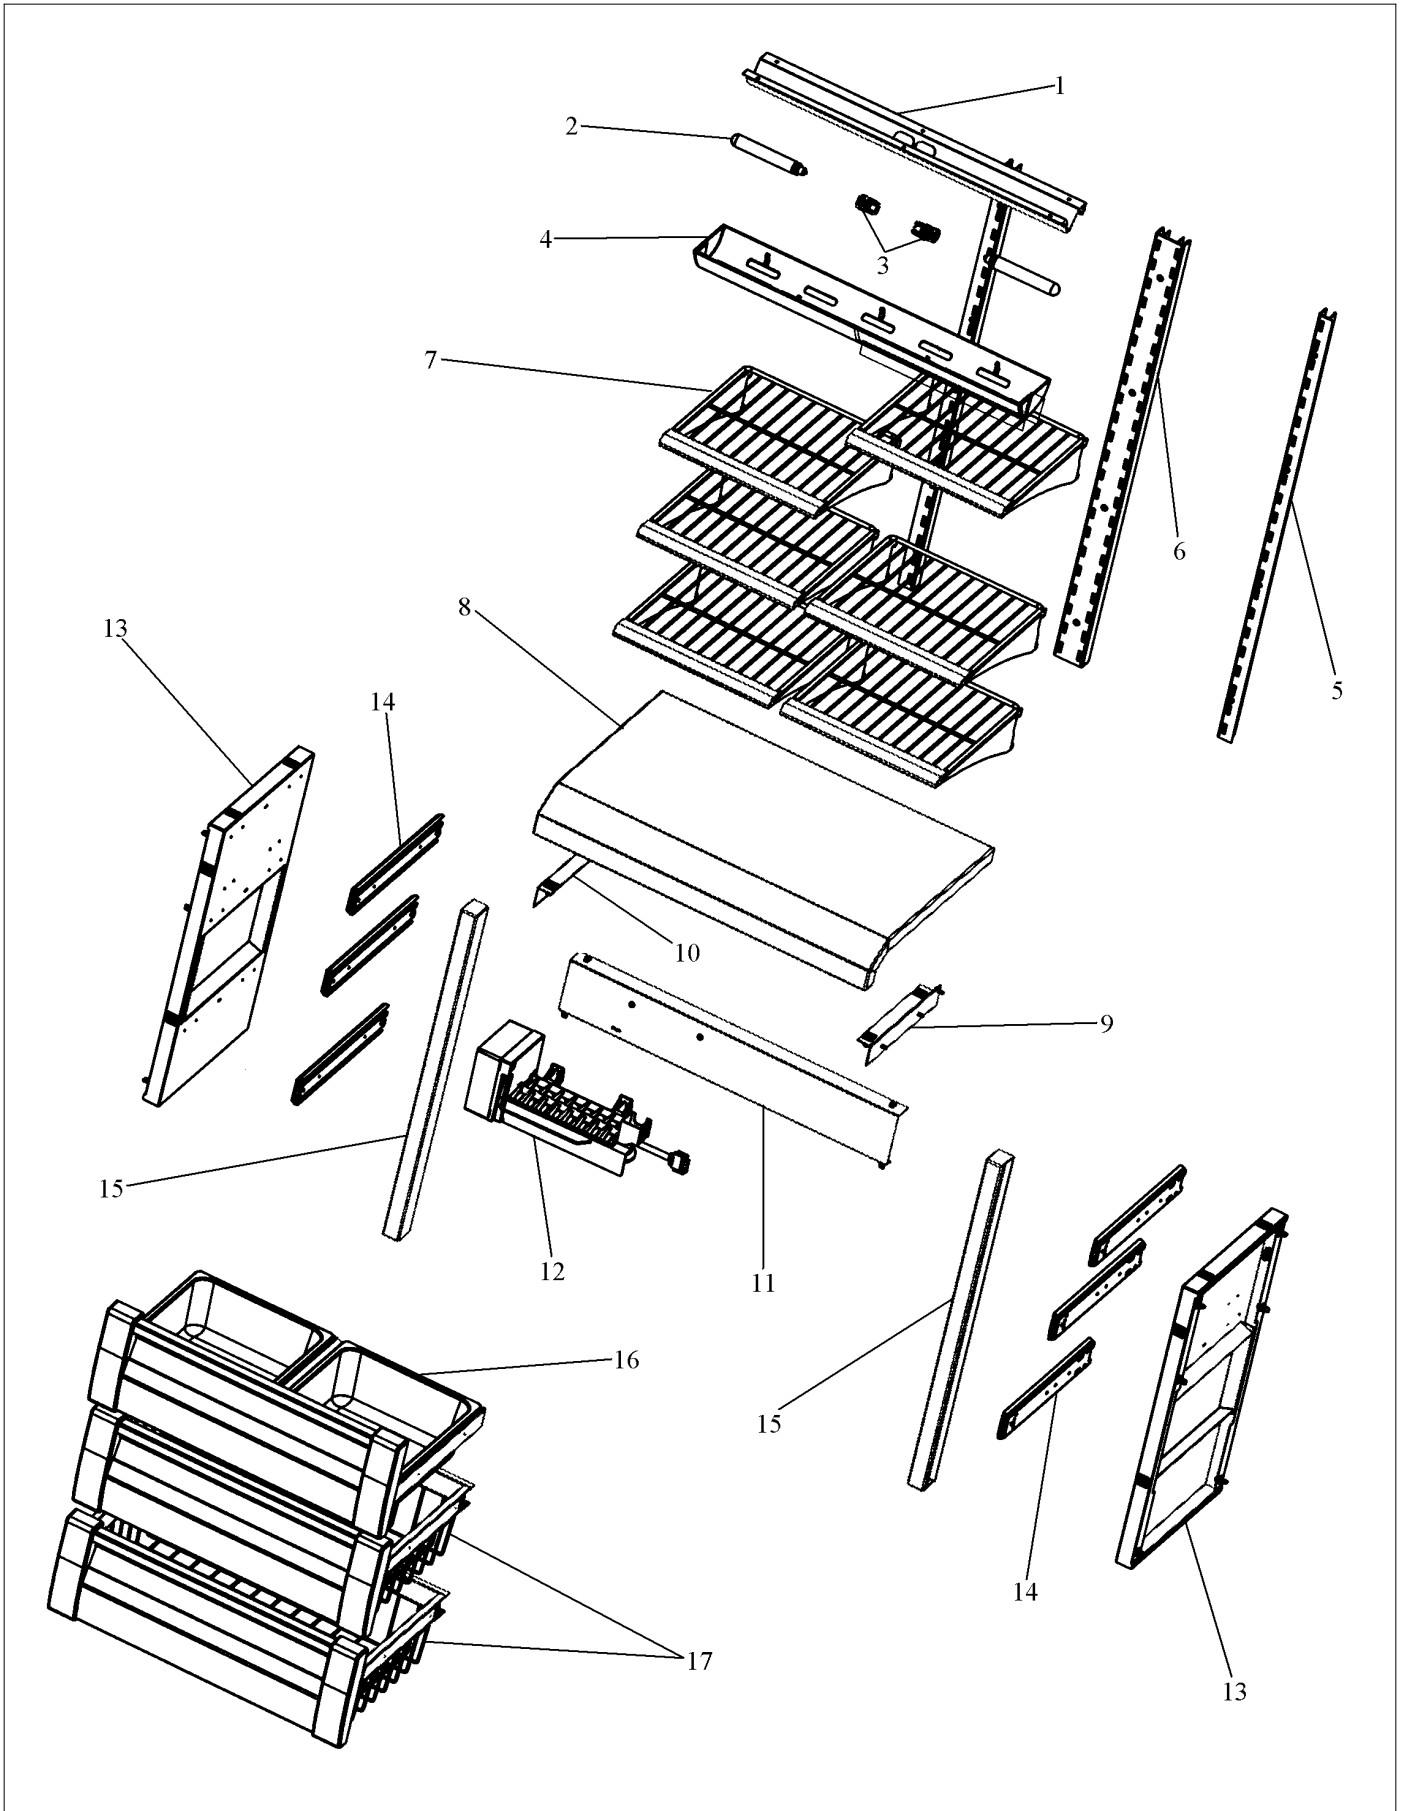

i/m assy #002252-000

wire harness 002253-000

arm # 002251-000

you will need all three

Item	Part No.	Name	Qty	Uom	NOTES
13	G50911176	BRKT SIDE GLIDE MOUNT ASM	1	EA	
14	PM910417	SLIDE 3 MEMBER 12 IN W/ LVR DISCONNECT	1	EA	NO LONGER AVAILABLE
15	G50911181	TRIM ASM SIDE AF 36 30	1	EA	
16	G50911189	DRAWER ICE ASM AF 36	1	EA	
17	G50911195	DRAWER BASKET ASM AF 36	1	EA	