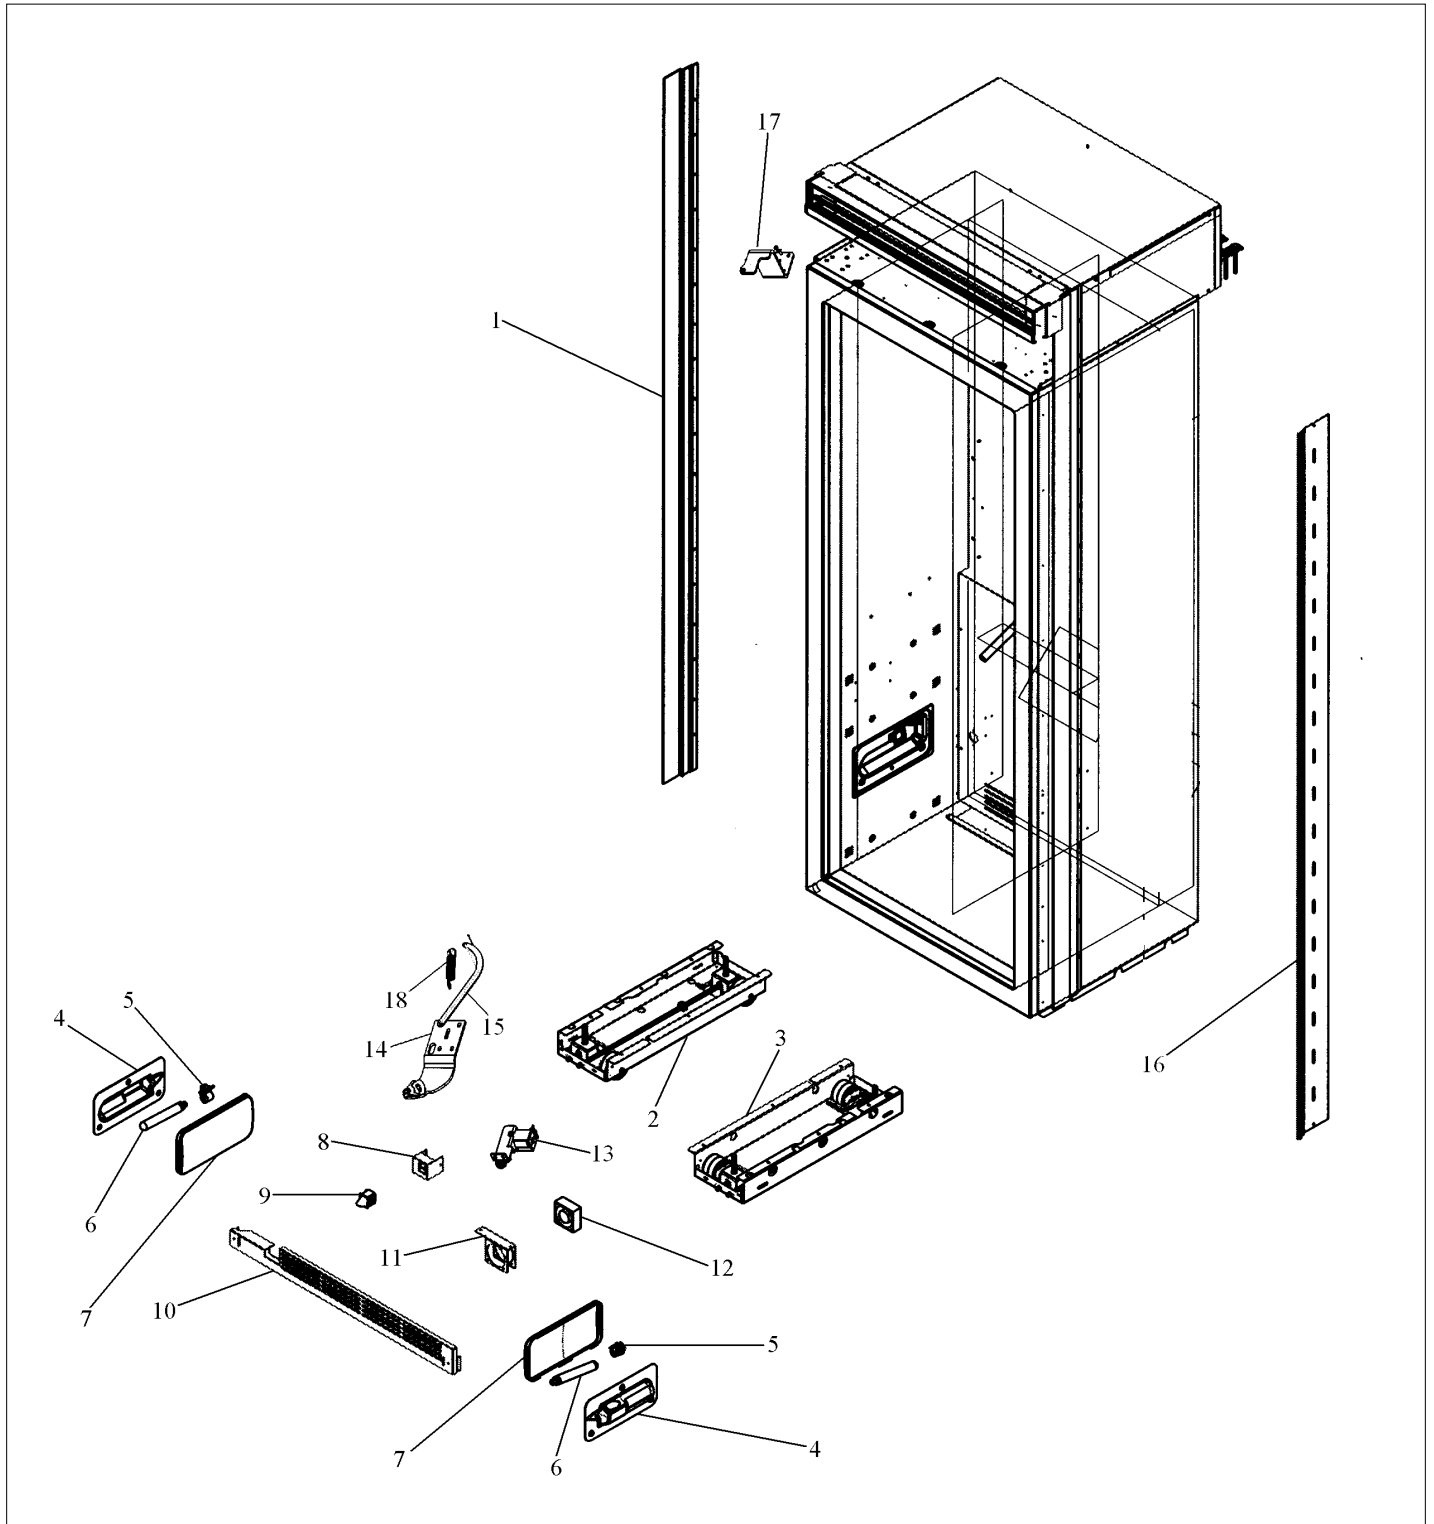

Item	Part No.	Name	Qty	Uom	NOTES
1	PK920066	TRIM, EXTRU, SIDE DES	1	EA	
2	060891-000	LEVELER MODULE L	1	EA	
3	060890-000	LEVELER MODULE R	1	EA	
4	10270203	HOUSING-LIGHT V10270203	1	EA	
5	10281601	SOCKET-SGL LIGHT	1	EA	
6	004528-000	LAMP, 40 WATT CLEAR LIGHT	1	EA	
7	PK930346	COVER LIGHT	1	EA	
8	C20911329	SWITCH MOUNT	1	EA	Not available online / Call for pricing and availability
9	PE950146	SPDT SWITCH	1	EA	
10	G50911379	GRILLE TOE ASM 36 LH	1	EA	
Not Shown	G50911378	GRILLE TOE ASM COMPLETE 36 R	1	EA	
11	K20911976	BRACKET EVAP FAN ICE	1	EA	NO LONGER AVAILABLE
12	004551-000	AXIAL FAN	1	EA	
Comments for Part Num. 004551-000 gboltz@VikingRange.com on Jul 21, 2016 View service bulletin TR-0052-SP before ordering fan, if applicable order kit instead of fan					
13	PA970012	SINGLE WATER VALVE	1	EA	
14	G3298649	HINGE ASM COMPLETE LL	1	EA	
Not Shown	G3298648	HINGE ASM COMPLETE LR	1	EA	
15	PC920149	BAR-WC BOT HINGE LH	1	EA	
Not Shown	PC920166	HINGE ASM COMPLETE RR	1	EA	
16	PK920066	TRIM, EXTRU, SIDE DES	1	EA	
17	PC920204	HINGE ASM UL	1	EA	
Not Shown	PC920203	HINGE ASM UR	1	EA	
18	PC910015	SPRING EXTENSION	1	EA	
NI	PB920202	TUBING, WATER VALVE	1	EA