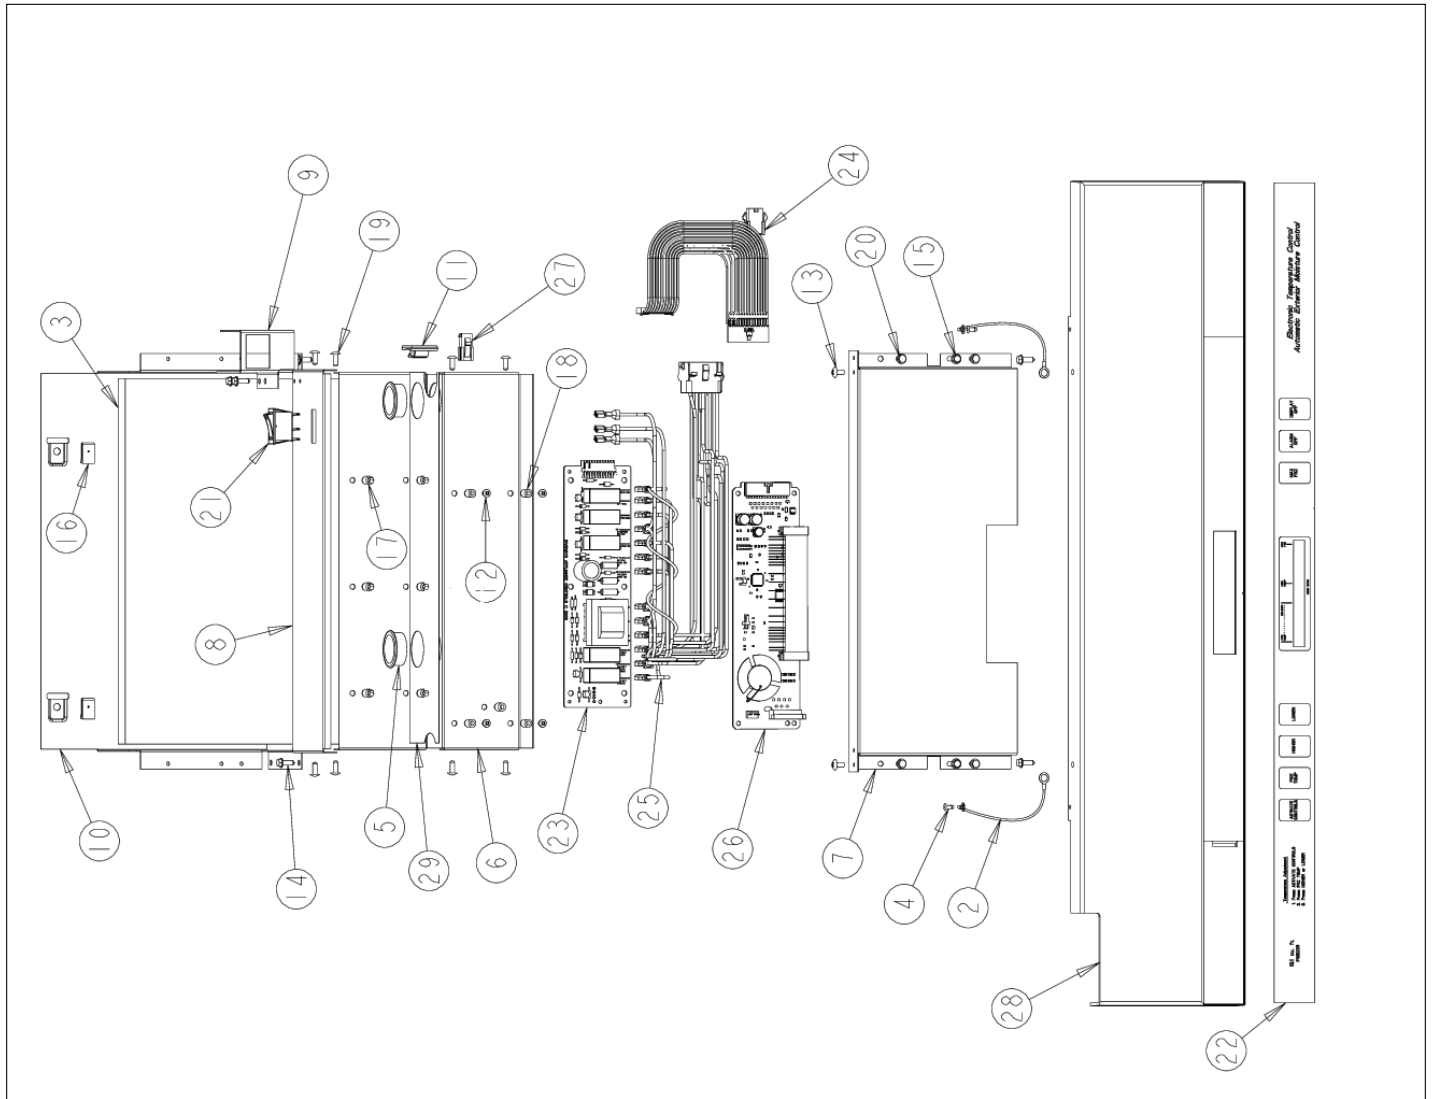

CONTROL ASSY

Item	Part No.	Name	Qty	Uom	NOTES
1	10916507	CORD-POWER 5 SERIES		EA	
2	12064001	SUPP-CONT PANEL		EA	
3	12074703	INSUL-CONT BOX V12074703		EA	NO LONGER AVAILABLE, Not available online / Call for pricing and availability
4	A4539601	DAMPER-TUBING .8		EA	Not available online / Call for pricing and availability
5	A4554817	BUSHING-SNAP VA4554817		EA	
6	K20910060	BRACKET - PC		EA	
7	K20610061	FRONT, CONTROL BOX		EA	Not available online / Call for pricing and availability
8	K20910062	CONTROL BOX TOP		EA	NO LONGER AVAILABLE, Not available online / Call for pricing and availability
9	K2098654	Bracket, Power Switch		EA	
10	K2099402	CONTROL BOX		EA	
11	M0104106	CLIP-CORD VM0104106		EA	
12	PD020013	TYPE "AB" #6 X 3/8 PH PAN HD. SMS		EA	
13	M0224128	SCREW-SM		EA	
14	M0238616	SCREW, SMALL		EA	
15	M0238846	SCREW-SHLDR		EA	
16	M0288120	NUT-SPEED VM0288120		EA	
17	M0585504	SUPPORT		EA	
18	M0585506	SUPPORT		EA	
19	PC040010	POP RIVET (.063/GR -.125) GAMD42-A		EA	
20	PD020194	SCR, HEX SRTD WSHR HD, #8-18 X 1/2		EA	
21	PE950150	SPDT ROCKER SW. W/LEGEND		EA	
22	PE950180	OVERLAY SWITCH AF 36		EA	
23	005319-000	POWER CONTROL BOARD ASM 5 SERIES		EA	

Item	Part No.	Name	Qty	Uom	NOTES
Comments for Part Num. 005319-000  boltz on Apr 12, 2018 See TR-0056-SP Bulletin					
25	PE970464	HARNESS LOW VOLT 5 SERIES		EA	
26	PE970465	HARNESS HIGH VOLT		EA	
27	002670-000	LOW VOLTAGE BOARD KIT W/HARNESS		EA	
Comments for Part Num. 002670-000  boltz on Apr 12, 2018 See TR-0022-SP Bulletin					
Not Shown	NOTE	(Before 01/22/05)		EA	
28	PE070728	BOARD LOW VOLTAGE		EA	
Comments for Part Num. PE070728  bradleysapplianceservice@shaw.ca on Apr 27, 2016 COULD ALSO USE: 002670-000 LOW VOLTAGE BOARD KIT ANALOG - INCLUDES WIRE HARNESS					
Not Shown	NOTE	(After 01/22/05)		EA	
Not Shown	PE970609	HARNESS CONTROL BOARD 5 SERIES		EA	
Not Shown	NOTE	(After 01/22/05)		EA	
29	016434-000	PANEL CONTROL AF/AR 30 L		EA	
Not Shown	PK930332	PANEL CONTROL AF 30 R		EA	
Not Shown	PM910325	FILM, PROTECTIVE		EA	