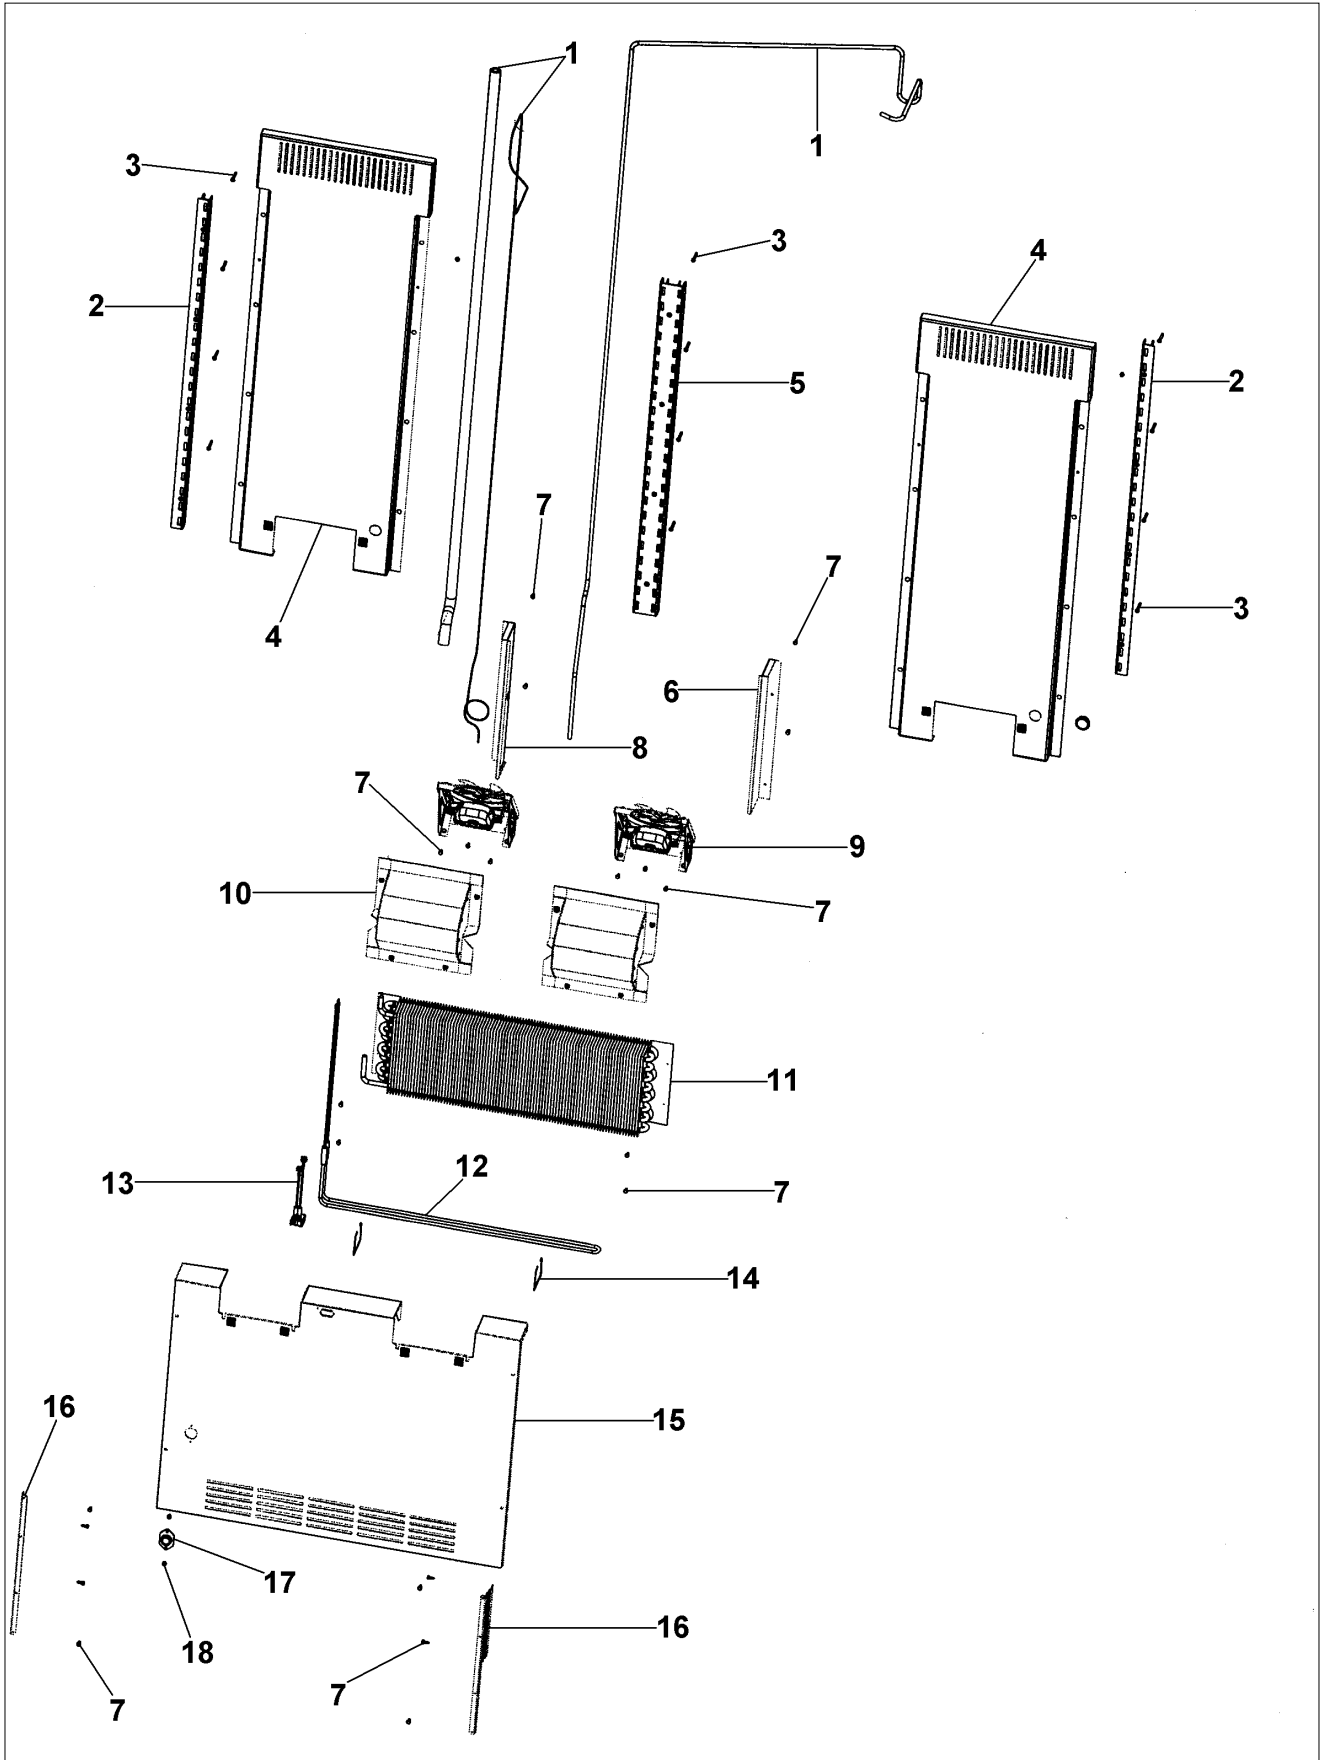

LOW SIDE ASSY

Item	Part No.	Name	Qty	Uom	NOTES
1	F2099937	TUBE FORMED HT EXCH AF 36	1	EA	
2	PM910282	LADDER SIDE	1	EA	
3	M0238535	SCREW-SM	1	EA	
4	G50911183	COVER UPPER EVAP ASM AF 36	1	EA	Not available online / Call for pricing and availability
5	PM910285	LADDER CENTER	1	EA	
6	L20911339WH	DIVERTER AIR RT 36 AF	1	EA	Not available online / Call for pricing and availability
7	M0238616	SCREW, SMALL	1	EA	
8	L20911338WH	DIVERTER AIR LFT 36 AF	1	EA	Not available online / Call for pricing and availability
9	G50912354	FAN ASSEMBLY AF 36	1	EA	
10	G50911134	COVER ASM FAN EVAP AF 36	1	EA	
11	PM910454	EVAPORATOR AF 36	1	EA	
12	PJ910037	DEFROST HEATER AF 36	1	EA	
13	058966-000	THERMOSTAT, SNAP ACTION, 55 OPEN 20 CLOSE	1	EA	
14	PM910468	CLIP EVAP HTR 36 30 AF	1	EA	
15	G50911182	COVER ASM LOWER EVAP AF 36	1	EA	
16	K2096461	BRKT-EVAP COVER 12234801	1	EA	
17	C8983701	THERMISTOR	1	EA	
18	M0232929	SCREW-SE	1	EA