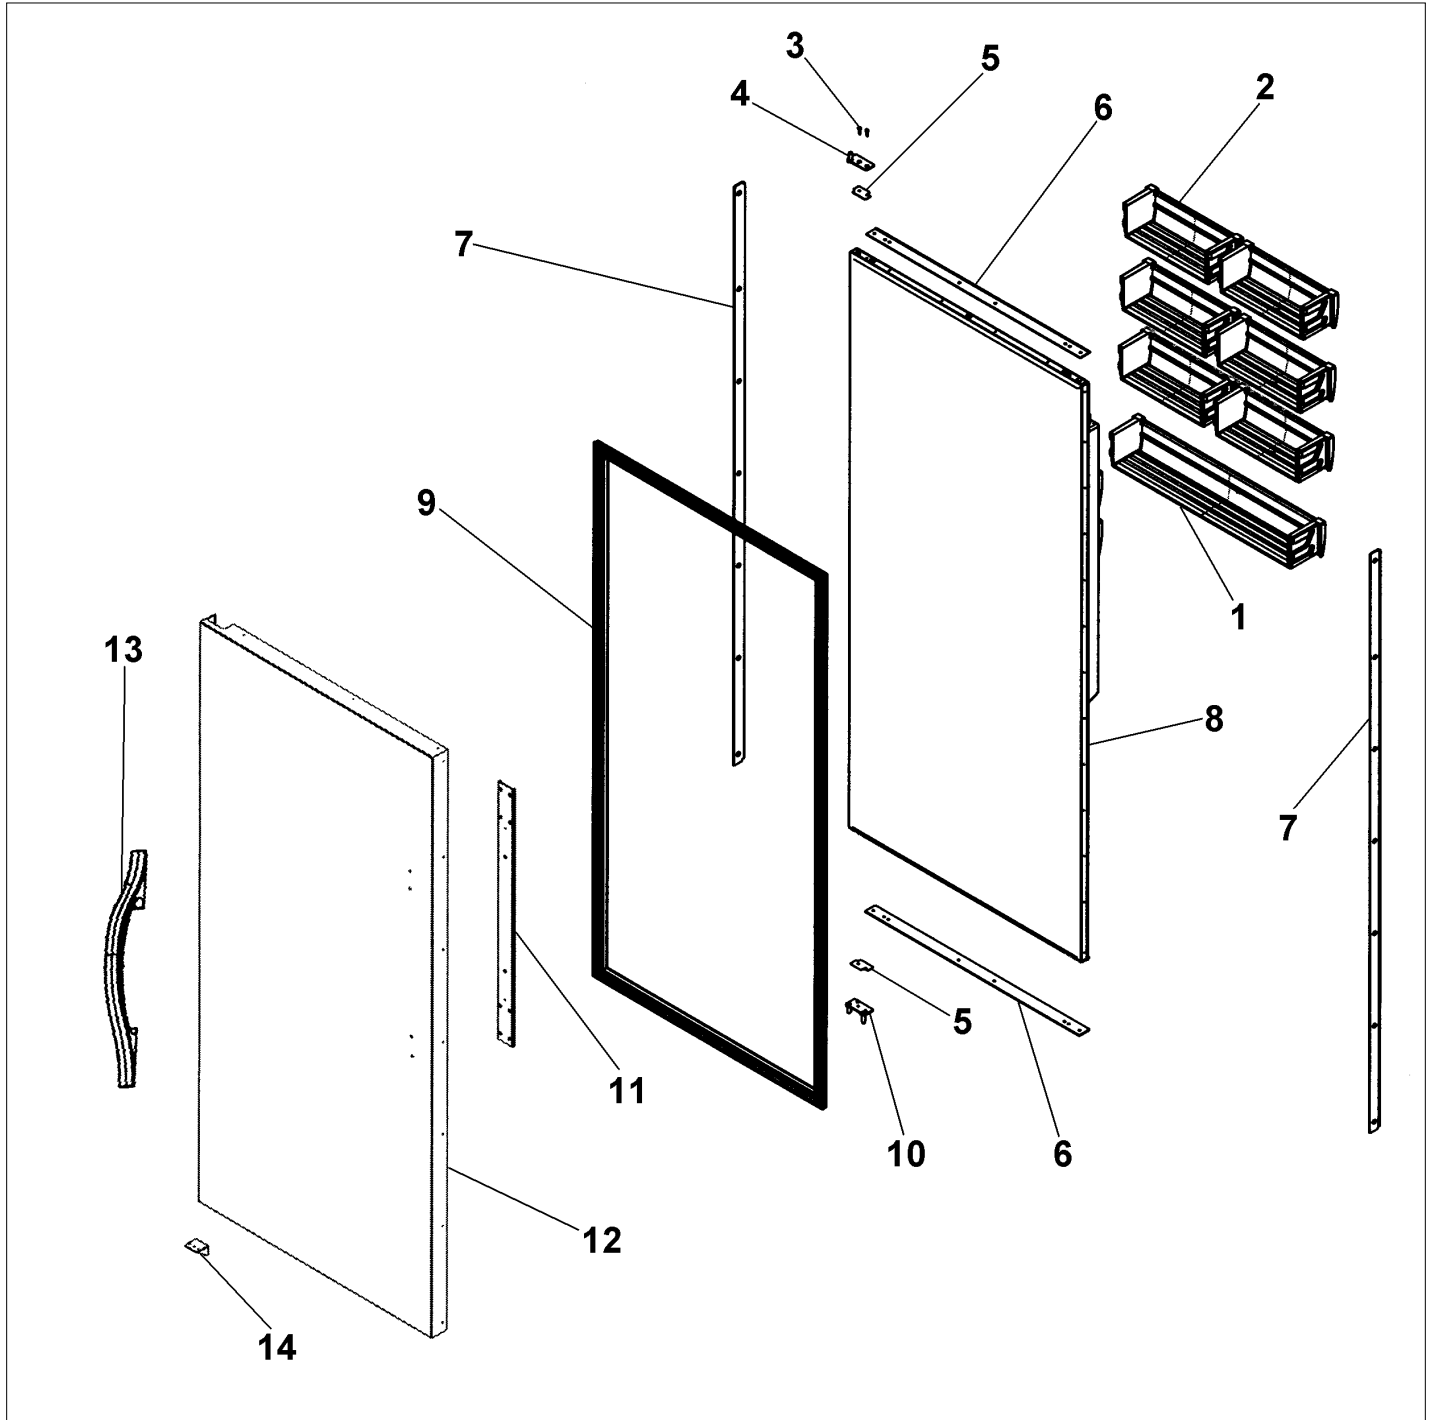

DOOR ASSY

Item	Part No.	Name	Qty	Uom	NOTES
1	036878-000	DOORBIN ASM AF 36 FULL	1	EA	
2	036876-000	DOORBIN ASM AF 30	1	EA	Not available online / Call for pricing and availability
3	PD920174	10X7/8 PHILLIPS SMA TRI LOBE SA	1	EA	
4	PC920132	PIVOT PLATE ASSY - LH	1	EA	
Not Shown	PC920133	PIVOT PLATE ASSY - RH	1	EA	
5	PD940092	SPACER - DOOR HINGE	1	EA	
6	PK930226	TRIM DOOR BULLNOSE 30 TOP/BTM	1	EA	NO LONGER AVAILABLE
7	PE940176	Door Trim - Side	1	EA	
8	G5098373	DOOR ASM AF 36	1	EA	Not available online / Call for pricing and availability
9	PB070298	SIDE CHARGE DOOR GASKET	1	EA	
10	PC920147	PIVOT PLATE ASSY - WC LH BOT	1	EA	
Not Shown	PC920146	PIVOT PLATE ASSY - WC RH BOT	1	EA	
11	K2097526	Bracket, Handle Support (Frz.)	1	EA	
12	B2098387	DOOR SKIN AF AR 36 DES L	1	EA	Not available online / Call for pricing and availability
Not Shown	C9098387BK	DOOR SKIN AF AR 36 DES L	1	EA	NO LONGER AVAILABLE
Not Shown	L2098387WH	DOOR SKIN AF AR 36 DES L	1	EA	NO LONGER AVAILABLE, Not available online / Call for pricing and availability
Not Shown	C9098387BT	SKIN DOOR AF AR 36 DES L BT	1	EA	NO LONGER AVAILABLE, Not available online / Call for pricing and availability
Not Shown	C9098387GG	SKIN DOOR AF AR 36 DES L GG	1	EA	NO LONGER AVAILABLE, Not available online / Call for pricing and availability