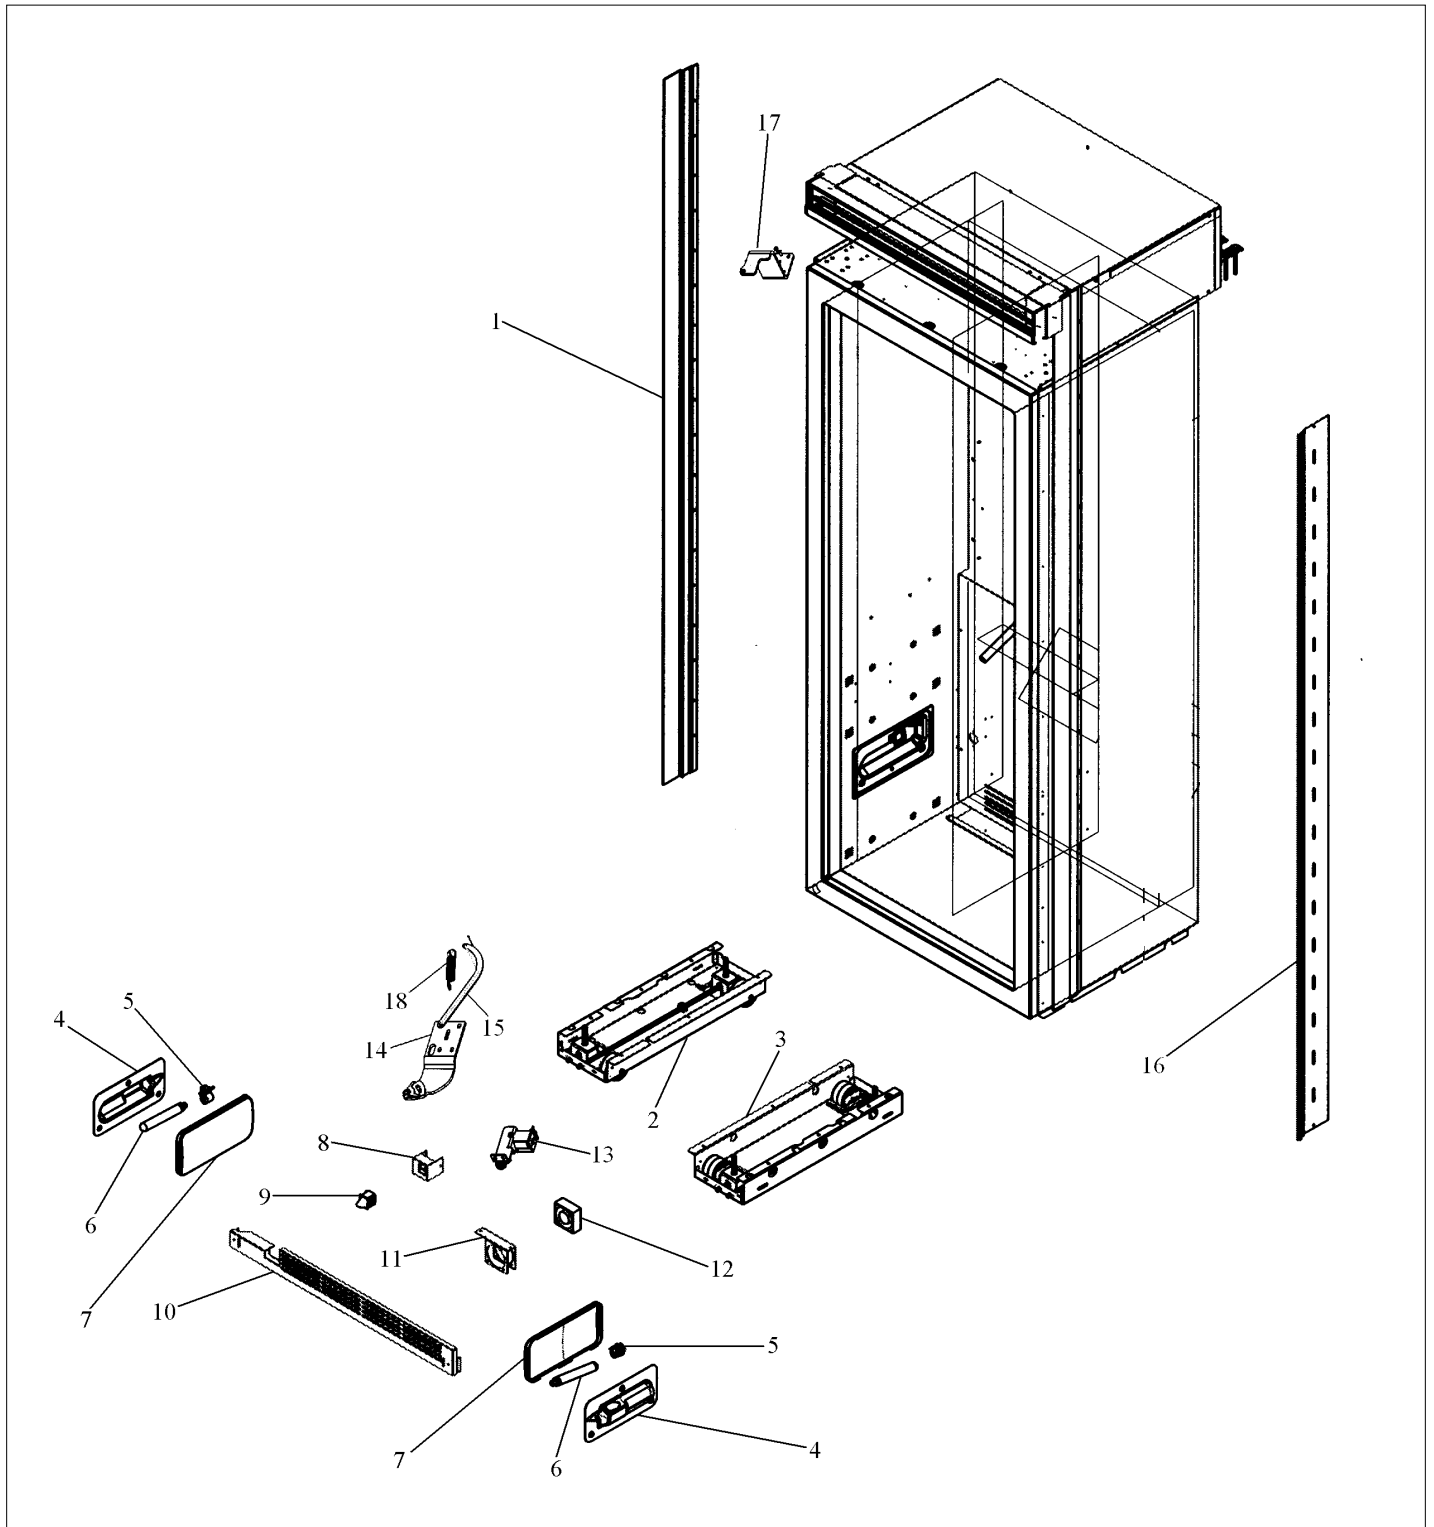

LOWER UNIT

Item	Part No.	Name	Qty	Uom	NOTES
1	PK920066	TRIM, EXTRU, SIDE DES	1	EA	
2	060891-000	LEVELER MODULE L	1	EA	
3	060890-000	LEVELER MODULE R	1	EA	
4	10270203	HOUSING-LIGHT V10270203	1	EA	
5	10281601	SOCKET-SGL LIGHT	1	EA	
6	004528-000	LAMP, 40 WATT CLEAR LIGHT	1	EA	
7	PK930346	COVER LIGHT	1	EA	
8	C20911329	SWITCH MOUNT	1	EA	Not available online / Call for pricing and availability
9	PE950146	SPDT SWITCH	1	EA	
10	G50911379	GRILLE TOE ASM 36 LH	1	EA	
Not Shown	G50911378	GRILLE TOE ASM COMPLETE 36 R	1	EA	
11	K20911976	BRACKET EVAP FAN ICE	1	EA	NO LONGER AVAILABLE
12	004551-000	AXIAL FAN	1	EA	
Comments for Part Num. 004551-000 gboltz@VikingRange.com on Jul 21, 2016 View service bulletin TR-0052-SP before ordering fan, if applicable order kit instead of fan					
13	PA970012	SINGLE WATER VALVE	1	EA	
14	G3298649	HINGE ASM COMPLETE LL	1	EA	
Not Shown	G3298648	HINGE ASM COMPLETE LR	1	EA	
15	PC920149	BAR-WC BOT HINGE LH	1	EA	
Not Shown	PC920166	HINGE ASM COMPLETE RR	1	EA	
16	PK920066	TRIM, EXTRU, SIDE DES	1	EA	
17	PC920204	HINGE ASM UL	1	EA	
Not Shown	PC920203	HINGE ASM UR	1	EA	
18	PC910015	SPRING EXTENSION	1	EA	
NI	PB920202	TUBING, WATER VALVE	1	EA