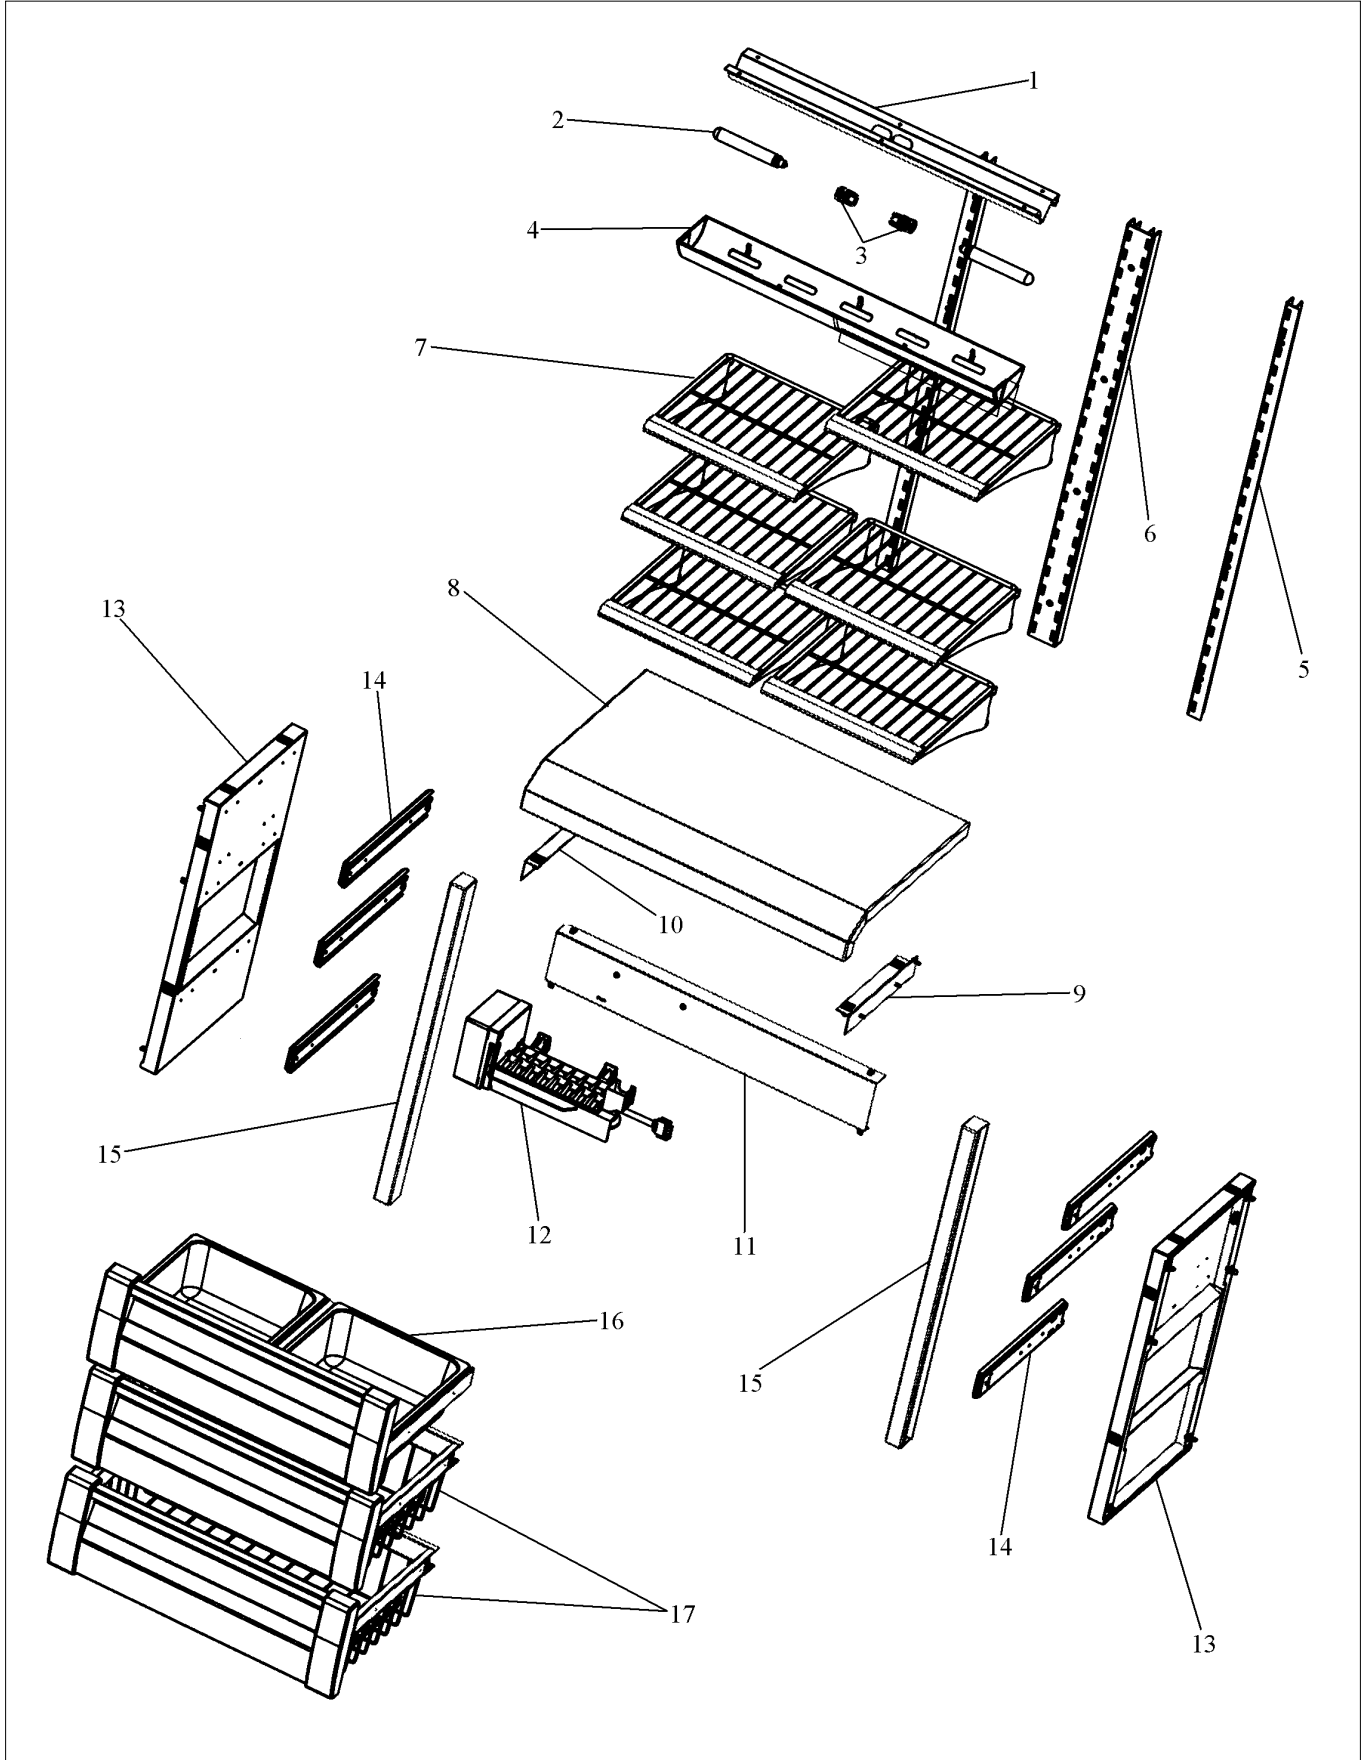

INTERIOR CABINET ASSY

Item	Part No.	Name	Qty	Uom	NOTES
1	L20910705	BRACKET LIGHT AR 36	1	EA	
2	004528-000	LAMP, 40 WATT CLEAR LIGHT	1	EA	
3	PE950125	LIGHT SOCKET	1	EA	
4	020123-000	COVER LIGHT ASM AF AR BM 36	1	EA	
5	PM910282	LADDER SIDE	1	EA	
6	PM910285	LADDER CENTER	1	EA	
7	PM910411	SHELF WIRE AF 36	1	EA	
8	G50911169	SHELF ICE ASM UPPER AF 36	1	EA	
9	K20911929	BRACKET ICE SHELF R	1	EA	
10	K20911928	BRACKET ICE SHELF L	1	EA	
11	C90911164WH	PLATE IN MOUNT AF 36 *WH*	1	EA	
12	G50911858	ICE MAKER ASM, NLA, order components, see TR-0023C-SP	1	EA	NO LONGER AVAILABLE

Comments for Part Num. G50911858

jennifer@thetrend.com on Feb 12, 2016

It would be nice to have the ice maker in the right location. Even better if it gave the right part number.

vharding68@verizon.net on Mar 16, 2016

Doesn't matter where it is or the part number....There has been a bulletin on these ice makers since November of 2007 (Btw...it is superseded by another bulletin that is prior to that date).

Bulletin number TR-0023B-SP

Val @ bob's, pa

bradleysapplianceservice@shaw.ca on Sep 1, 2016

SERVICE BULLETIN: TR-0023B-SP

SUBS TO:

002252-000 ICE MAKER MODULE

002251-000 ICE MAKER BAIL ARM

002253-000 ICE MAKER WIRE HARNESS

platinumcares@aol.com on Dec 4, 2017

i/m assy #002252-000

wire harness 002253-000

arm # 002251-000

you will need all three