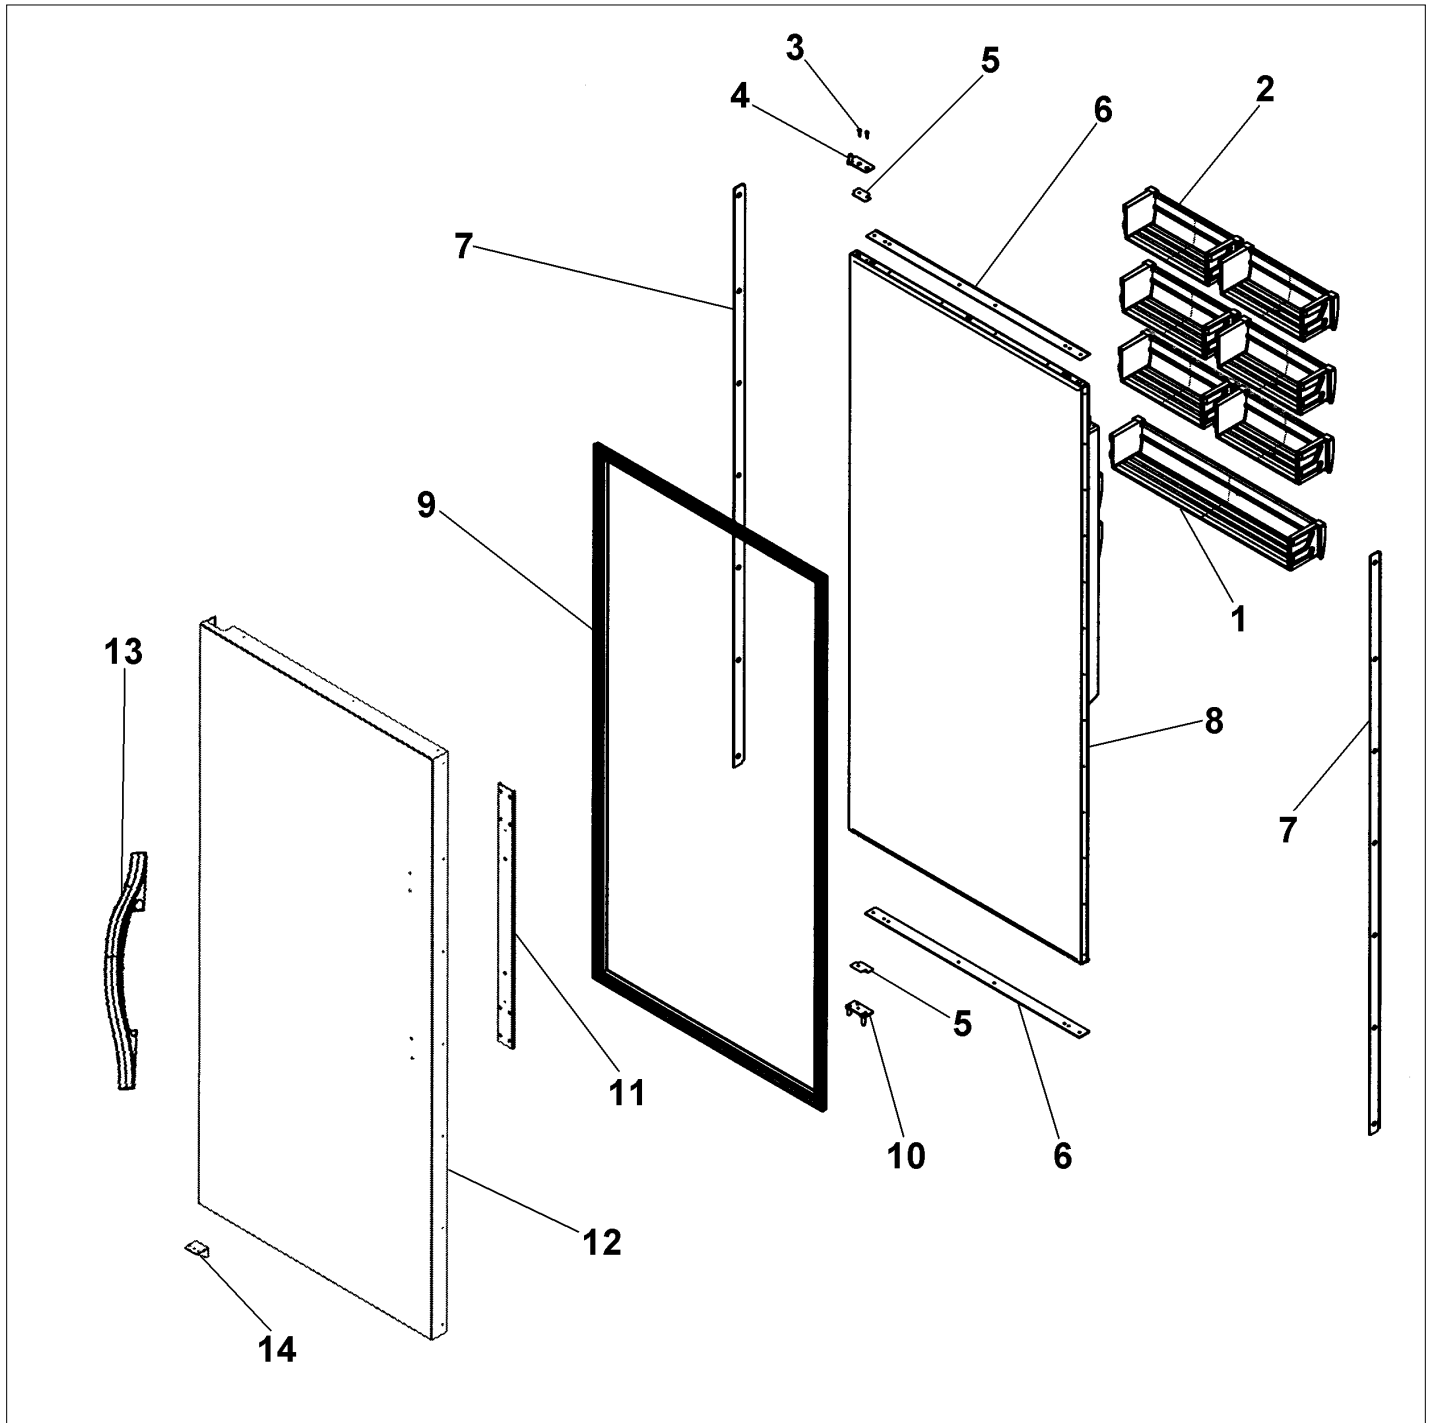

Item	Part No.	Name	Qty	Uom	NOTES
1	036878-000	DOORBIN ASM AF 36 FULL	1	EA	
2	036876-000	DOORBIN ASM AF 30	1	EA	Not available online / Call for pricing and availability
3	PD920174	10X7/8 PHILLIPS SMA TRI LOBE SA	1	EA	
4	PC920132	PIVOT PLATE ASSY - LH	1	EA	
Not Shown	PC920133	PIVOT PLATE ASSY - RH	1	EA	
5	PD940092	SPACER - DOOR HINGE	1	EA	
6	PK930226	TRIM DOOR BULLNOSE 30 TOP/BTM	1	EA	NO LONGER AVAILABLE
7	PE940176	Door Trim - Side	1	EA	
8	G5098373	DOOR ASM AF 36	1	EA	Not available online / Call for pricing and availability
9	PB070298	SIDE CHARGE DOOR GASKET	1	EA	
10	PC920147	PIVOT PLATE ASSY - WC LH BOT	1	EA	
Not Shown	PC920146	PIVOT PLATE ASSY - WC RH BOT	1	EA	
11	K2097526	Bracket, Handle Support (Frz.)	1	EA	
12	B2098387	DOOR SKIN AF AR 36 DES L	1	EA	Not available online / Call for pricing and availability
Not Shown	C9098387BK	DOOR SKIN AF AR 36 DES L	1	EA	NO LONGER AVAILABLE
Not Shown	L2098387WH	DOOR SKIN AF AR 36 DES L	1	EA	NO LONGER AVAILABLE, Not available online / Call for pricing and availability
Not Shown	C9098387BT	SKIN DOOR AF AR 36 DES L BT	1	EA	NO LONGER AVAILABLE, Not available online / Call for pricing and availability
Not Shown	C9098387GG	SKIN DOOR AF AR 36 DES L GG	1	EA	NO LONGER AVAILABLE, Not available online / Call for pricing and availability