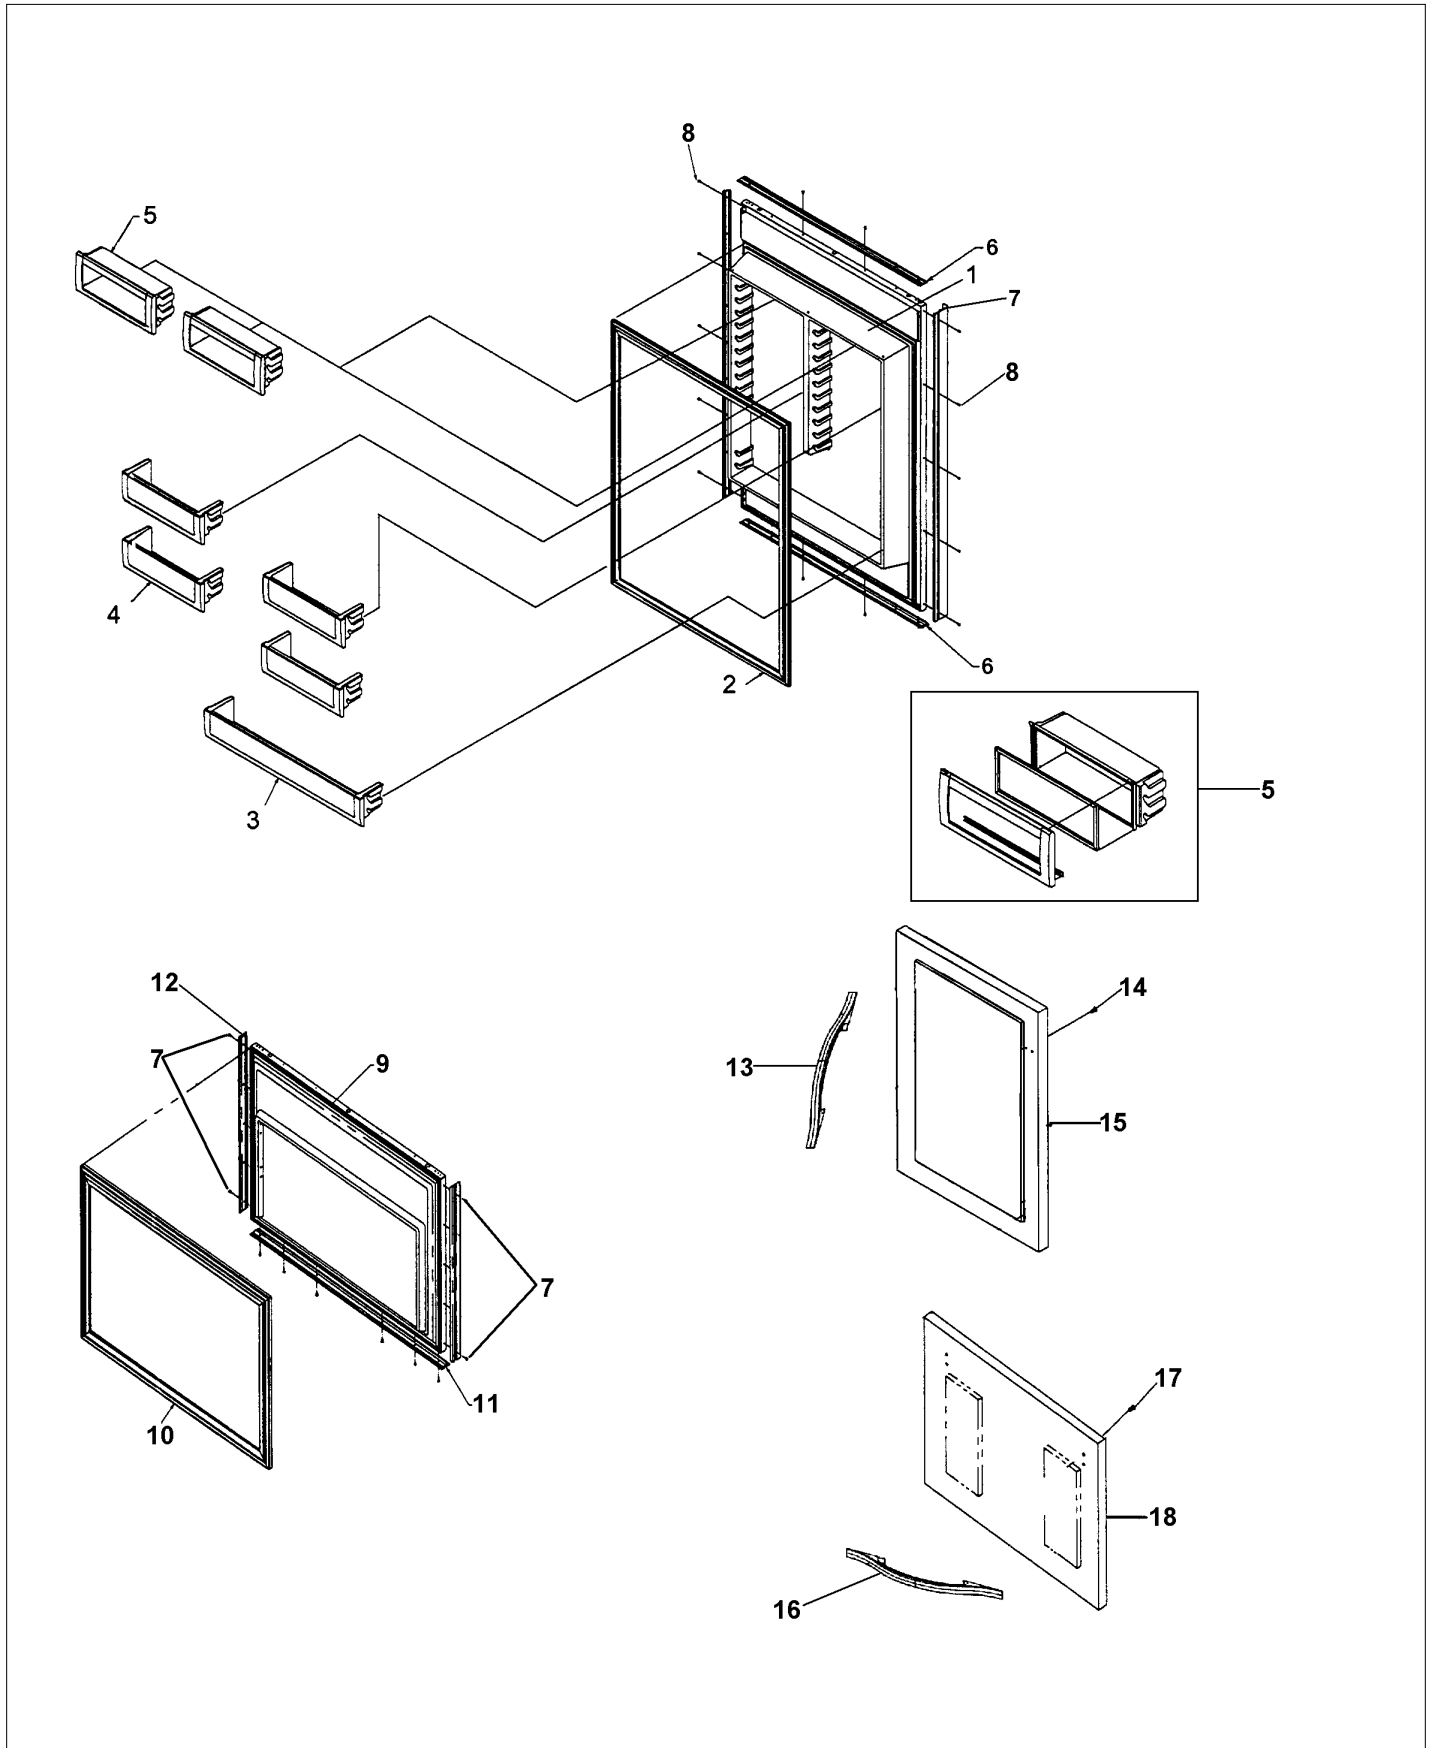

DOOR ASSY

Item	Part No.	Name	Qty	Uom	NOTES
1	G5097714	Ref. Door Foam Assy.		EA	
2	PB070290	DOOR GASKET, 36 BM FF SIDE CHARGE		EA	
3	V12039701	Door Shelf Assy		EA	Not available online / Call for pricing and availability
4	12055401	Door Shelf Assy		EA	
5	V12097404	Dairy Module Asm (BM)		EA	
6	12493704	Trim, Ref. Door - Top & Bottom		EA	Not available online / Call for pricing and availability
7	12493703	Trim, Ref. Door - Side		EA	
8	M0210458	SCR 8-18 X 5/8 WAFER PH SMS		EA	
9	G3297161	FZ Door Foam Assy		EA	
10	PB070289	DOOR GASKET, 36 BM FZ SIDE CHARGE		EA	
11	12493702	Trim, Freezer Door Top & Bottom		EA	
12	12493701	Trim, Freezer Door - Side		EA	Not available online / Call for pricing and availability
13	PE030166	Handle, Freezer Door - SS		EA	
13	PE030166PVD	Handle, Freezer Door - BR		EA	Not available online / Call for pricing and availability
14	M0202321	Screw, Machine		EA	Not available online / Call for pricing and availability
15	B2096937	Ref. Door Skin (LH) - SS		EA	
15	C9096937BK	Ref. Door Skin (LH) - BK		EA	Not available online / Call for pricing and availability
15	C9096937BT	Ref. Door Skin (LH) - BT		EA	Not available online / Call for pricing and availability
15	C9096937GG	Ref. Door Skin (LH) - GG		EA	Not available online / Call for pricing and availability
15	C9096937SG	Ref. Door Skin (LH) - SG		EA