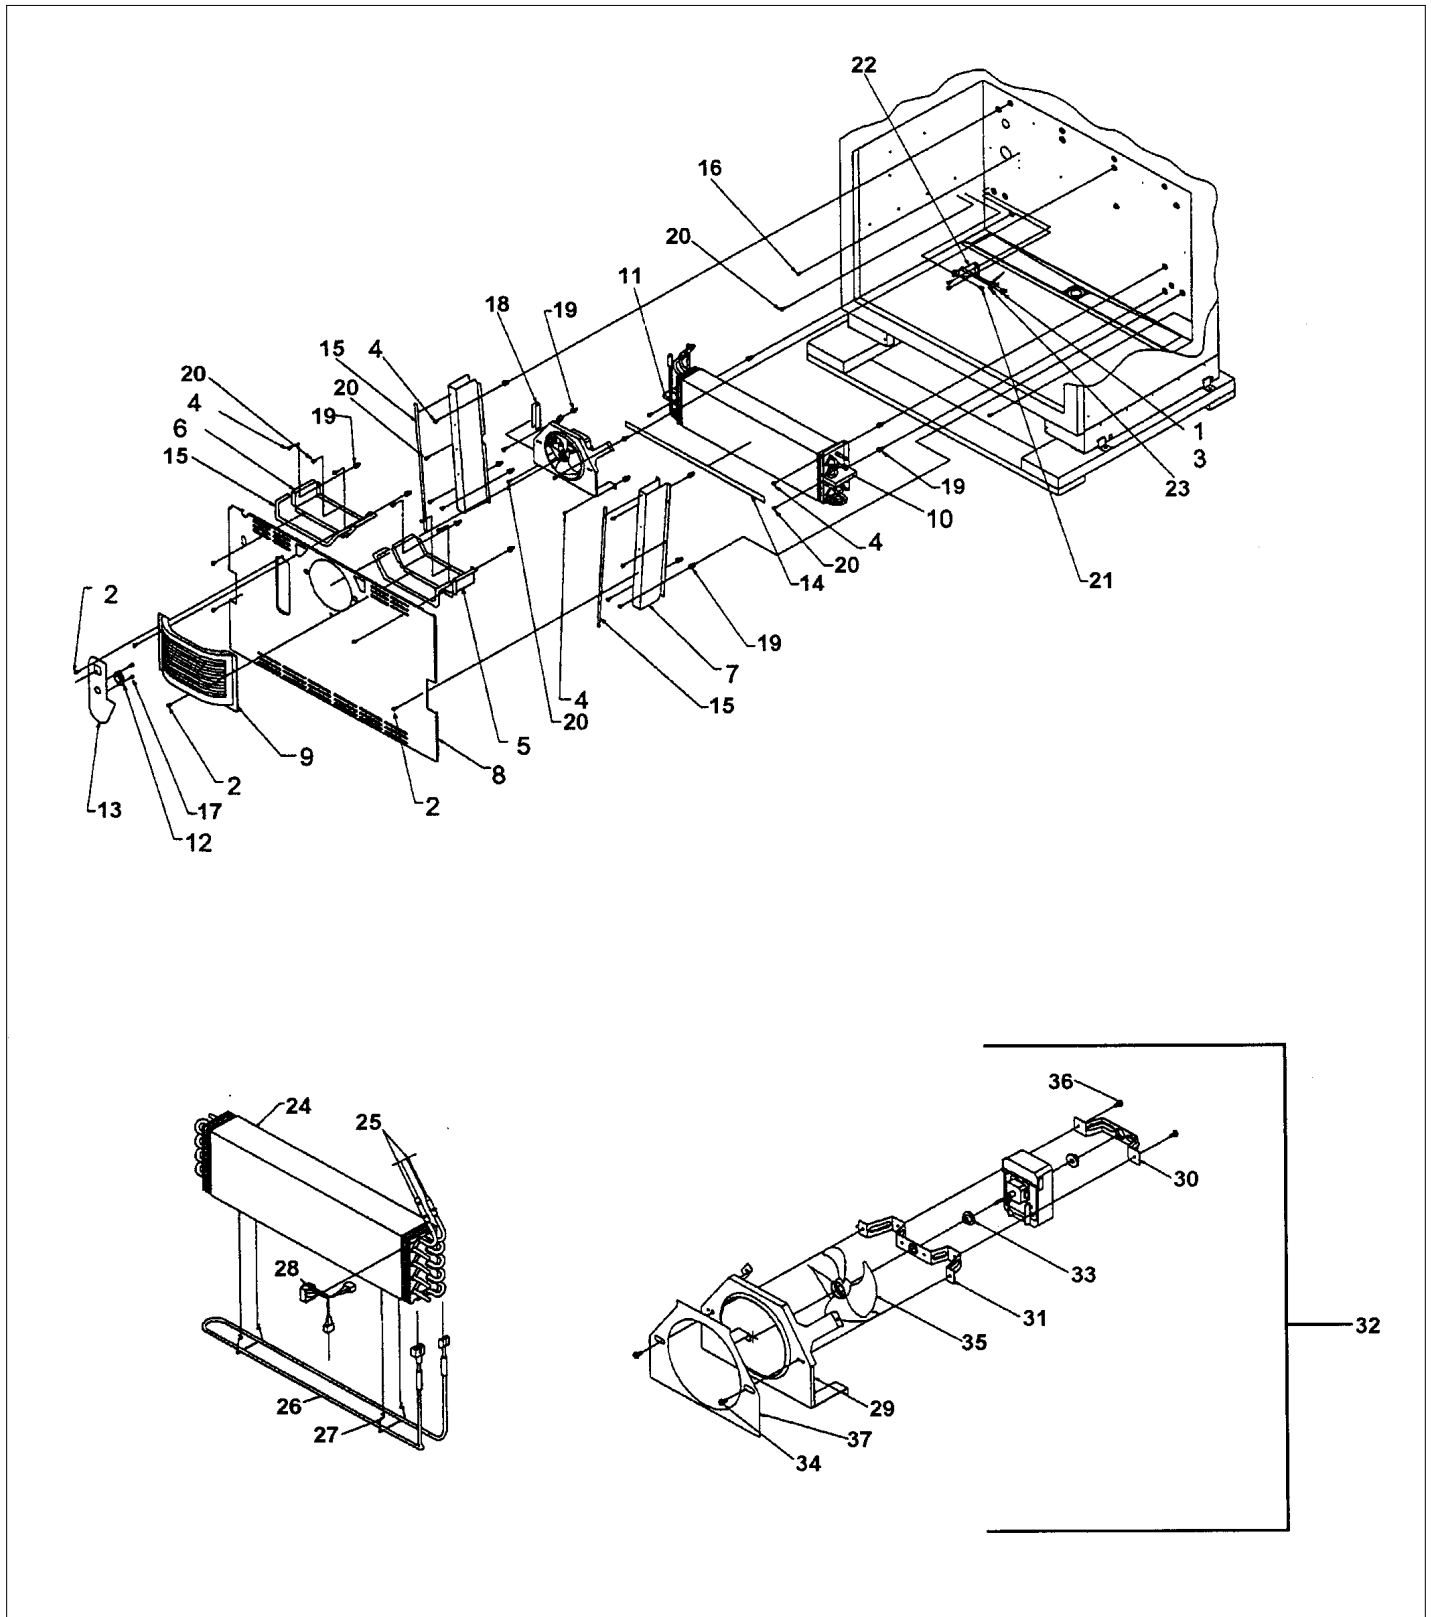

Item	Part No.	Name	Qty	Uom	NOTES
NI	G5096604	36" TOE GRILLE ASSY REPL 12064406	1	EA	
29	019244-000	ACCESSORY, ASM	1	EA	
30	PM910170	BASKET FRAME ASM 36 BM	1	EA	
31	12088101	ROLLER-OUTER GLIDE	1	EA	

EVAPORATOR AREA