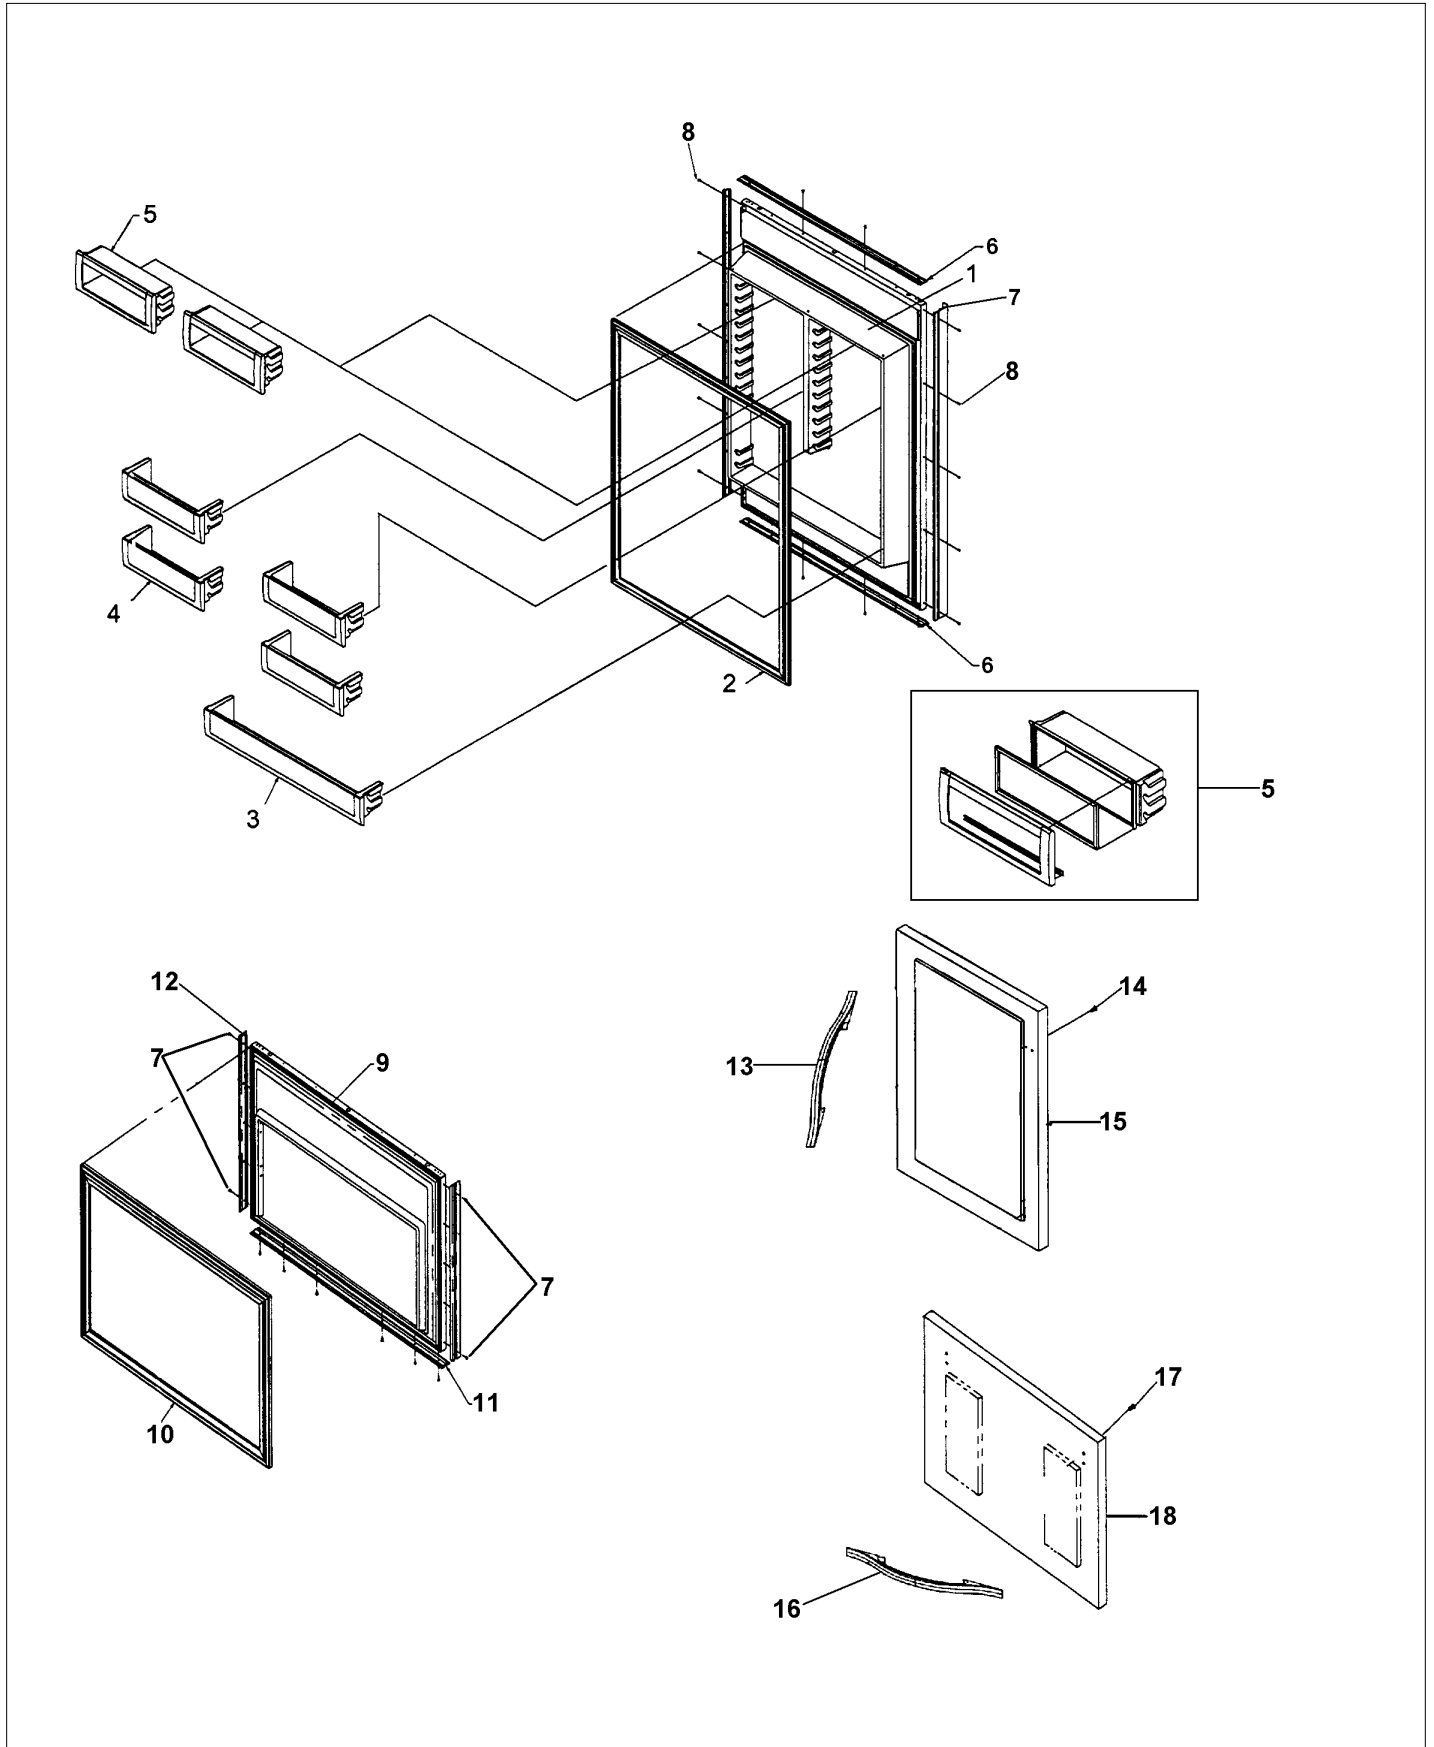

Item	Part No.	Name	Qty	Uom	NOTES
15	C9096937WH	Ref. Door Skin (LH) - WH		EA	
15	B2096938	Ref. Door Skin (RH) - SS		EA	
15	C9096938BK	Ref. Door Skin (RH) - BK		EA	
15	C9096938BT	Ref. Door Skin (RH) - BT		EA	Not available online / Call for pricing and availability
15	C9096938GG	Ref. Door Skin (RH) - GG		EA	
15	C9096938SG	Ref. Door Skin (RH) - SG		EA	Not available online / Call for pricing and availability
15	C9096938WH	Ref. Door Skin (RH) - WH		EA	Not available online / Call for pricing and availability
16	PE030166	Handle, Freezer Door - SS		EA	
16	PE030166PVD	Handle, Freezer Door - BR		EA	Not available online / Call for pricing and availability
17	M0204303	SCREW-MACH		EA	
18	B2096936	Freezer Door Skin - SS		EA	
18	C9096936BK	Freezer Door Skin - BK		EA	
18	C9096936BT	Freezer Door Skin - BT		EA	Not available online / Call for pricing and availability
18	C9096936GG	Freezer Door Skin - GG		EA	Not available online / Call for pricing and availability
18	C9096936SG	Freezer Door Skin - SG		EA	
18	C9096936WH	Freezer Door Skin - WH		EA	
NI	10921220	Foam Block EPS - Ref. Door		EA	Not available online / Call for pricing and availability
NI	10921223	Foam Block EPS - Frz. Door		EA	Not available online / Call for pricing and availability
NI	K2096535	Brace, Freezer Door Handle		EA	Not available online / Call for pricing and availability