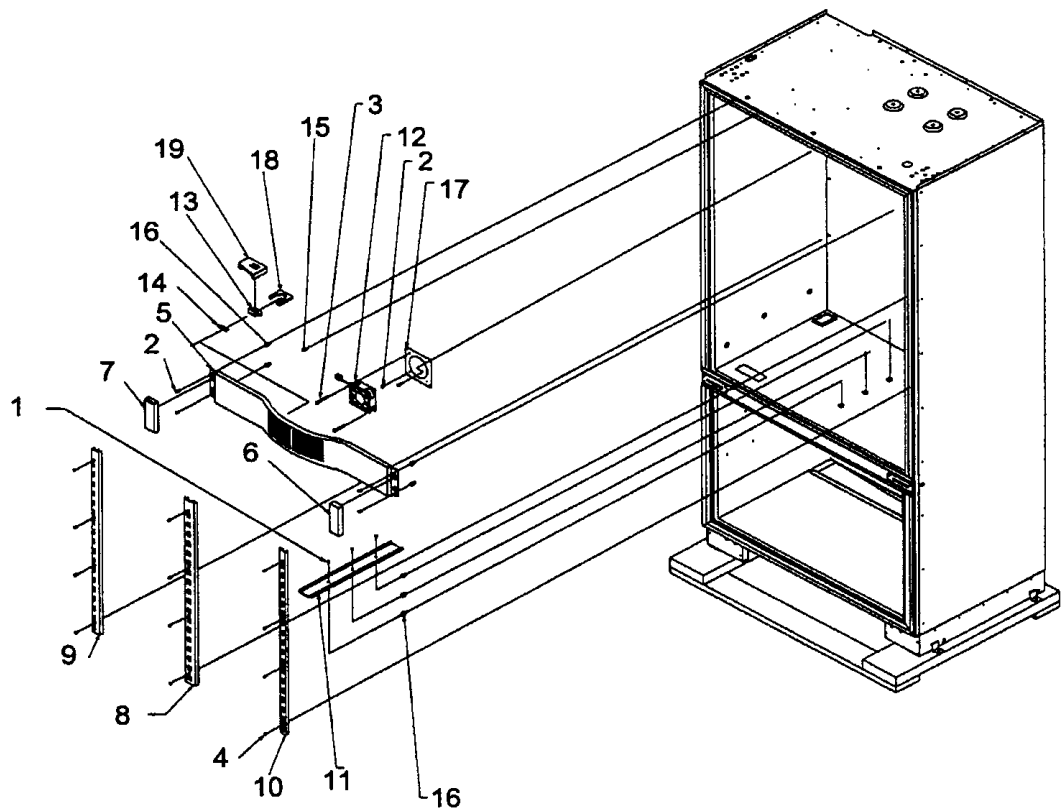

LADDERS

Image 1

Image 2

Item	Part No.	Name	Qty	Uom	NOTES
1	M0238616	SCREW, SMALL	1	EA	
2	M0211018	SCREW-SM	1	EA	
3	M0218137	SCREW-SM	1	EA	
4	M0234005	SCREW-TF	1	EA	
5	12067401	FAN COVER	1	EA	
6	12070201	CAP-R FAN COVER V12070201	1	EA	
7	12070202	CAP-L FAN COVER V12070202	1	EA	
8	12071501	LADDER-CTR CANT V12071501	1	EA	
9	12071601	LADDER-L SIDE CANT V12071601	1	EA	NO LONGER AVAILABLE
10	12071701	SUB TO PK020074 - LADDER-R SIDE CANT	1	EA	NO LONGER AVAILABLE
11	12118901	TRACK-DELI DRAWER	1	EA	
12	004551-000	AXIAL FAN	1	EA	
<p>Comments for Part Num. 004551-000</p> <p>gboltz@VikingRange.com on Jul 21, 2016</p> <p>View service bulletin TR-0052-SP before ordering fan, if applicable order kit instead of fan</p>					
13	C8983701	THERMISTOR	1	EA	
14	12090301	CLIP-S V12090301	1	EA	
15	M0232903	SCREW-SE	1	EA	NO LONGER AVAILABLE
16	M0581001	GROMMET-SCREW VM0581001	1	EA	
17	K2096475	FAN MOUNTING PLATE	1	EA	
18	12404901	GASKET-THERM V12404901	1	EA	
19	12406001	INSULATION, THERMAL	1	EA	Not available online / Call for pricing and availability
20	G3096601	MC COVER WELD	1	EA	NO LONGER AVAILABLE, Not available online / Call for pricing and availability
21	M0238846	SCREW-SHLDR	1	EA	
22	M0108201	CLIP-S	1	EA	NO LONGER AVAILABLE