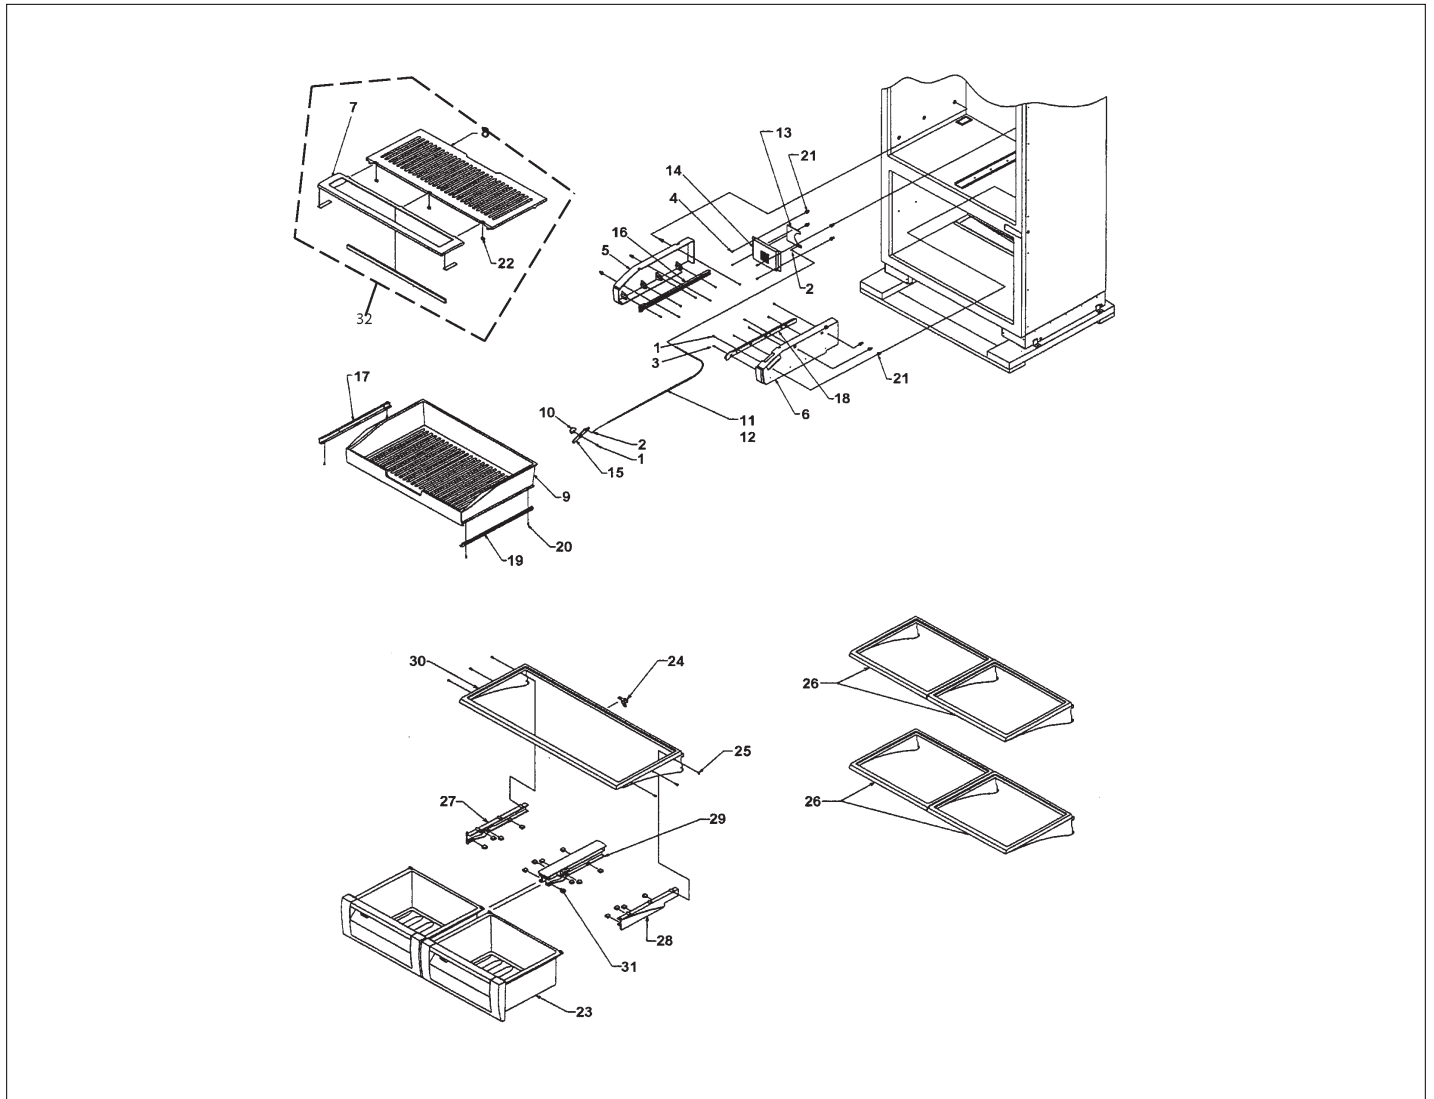

Item	Part No.	Name	Qty	Uom	NOTES
1	M0211018	SCREW-SM		EA	
2	M0213105	SCREW-SM		EA	
3	M0215318	SCREW-SM		EA	
4	M0238616	SCREW, SMALL		EA	
5	V12202601	SUPPORT-L DRAWER # - NLA		Wholesale Price	NO LONGER AVAILABLE
6	V12073003	SUPPORT-R DRAWER #		Wholesale Price	
7	V12223207	DELI LID ASSY 36 BM		Wholesale Price	
Not Shown	NOTE	(MUST ORDER ITEM 32)		EA	
8	PK930043	DELI TOP ASSEMBLY		EA	
Not Shown	NOTE	(MUST ORDER ITEM 32)		EA	
9	V12073303	DRAWER-DELI 36" BM		Wholesale Price	
10	V12073401	KNOB-DELI CONT		Wholesale Price	
11	12073501	TUBE-PLASTIC		EA	
12	12073505	TUBE-PLASTIC		EA	
13	V12073601	SLIDE-DELI CONT		EA	NO LONGER AVAILABLE
14	V12073701	COVER-DELI CONT		Wholesale Price	NO LONGER AVAILABLE
15	V12070501	GLIDE-DELI KNOB #		EA	NO LONGER AVAILABLE
16	12073901	GLIDE-L SUPPORT V12073901		EA	
17	12073902	GLIDE-L DRAWER V12073902		EA	
18	12073903	GLIDE-R SUPPORT V12073903		EA	
19	12073904	GLIDE-R DRAWER V12073904		EA	
20	M0224128	SCREW-SM		EA	
21	M0581001	GROMMET-SCREW VM0581001		EA	
22	12486202	CLIP-DELI TOP 36" REPL V12486201		EA	
Not Shown	NOTE	(MUST ORDER ITEM 32)		EA