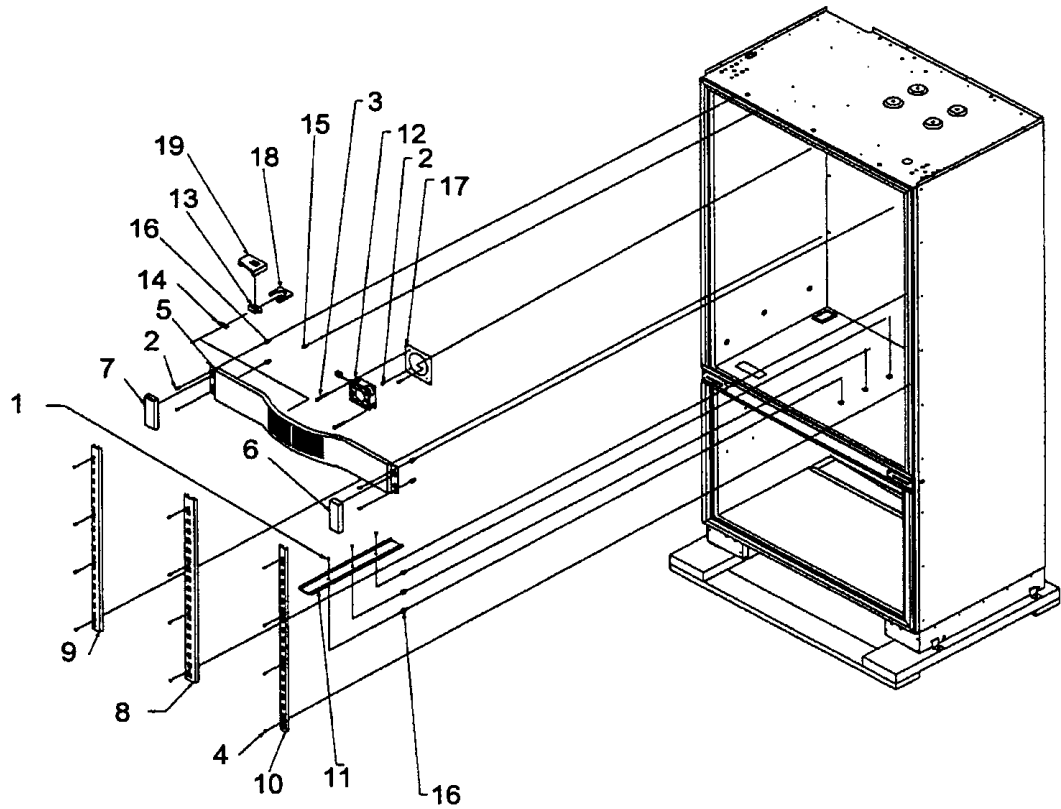

LADDERS

Image 1

Image 2

Item	Part No.	Name	Qty	Uom	NOTES
1	M0238616	SCREW, SMALL	1	EA	
2	M0211018	SCREW-SM	1	EA	
3	M0218137	SCREW-SM	1	EA	
4	M0234005	SCREW-TF	1	EA	
5	12067401	FAN COVER	1	EA	
6	12070201	CAP-R FAN COVER V12070201	1	EA	
7	12070202	CAP-L FAN COVER V12070202	1	EA	
8	12071501	LADDER-CTR CANT V12071501	1	EA	
9	12071601	LADDER-L SIDE CANT V12071601	1	EA	NO LONGER AVAILABLE
10	12071701	SUB TO PK020074 - LADDER-R SIDE CANT	1	EA	NO LONGER AVAILABLE
11	12118901	TRACK-DELI DRAWER	1	EA	
12	004551-000	AXIAL FAN	1	EA	
<p>Comments for Part Num. 004551-000</p> <p>gboltz@VikingRange.com on Jul 21, 2016</p> <p>View service bulletin TR-0052-SP before ordering fan, if applicable order kit instead of fan</p>					
13	C8983701	THERMISTOR	1	EA	
14	12090301	CLIP-S V12090301	1	EA	
15	M0232903	SCREW-SE	1	EA	NO LONGER AVAILABLE
16	M0581001	GROMMET-SCREW VM0581001	1	EA	
17	K2096475	FAN MOUNTING PLATE	1	EA	
18	12404901	GASKET-THERM V12404901	1	EA	
19	12406001	INSULATION, THERMAL	1	EA	Not available online / Call for pricing and availability
20	G3096601	MC COVER WELD	1	EA	NO LONGER AVAILABLE, Not available online / Call for pricing and availability
21	M0238846	SCREW-SHLDR	1	EA	
22	M0108201	CLIP-S	1	EA	NO LONGER AVAILABLE