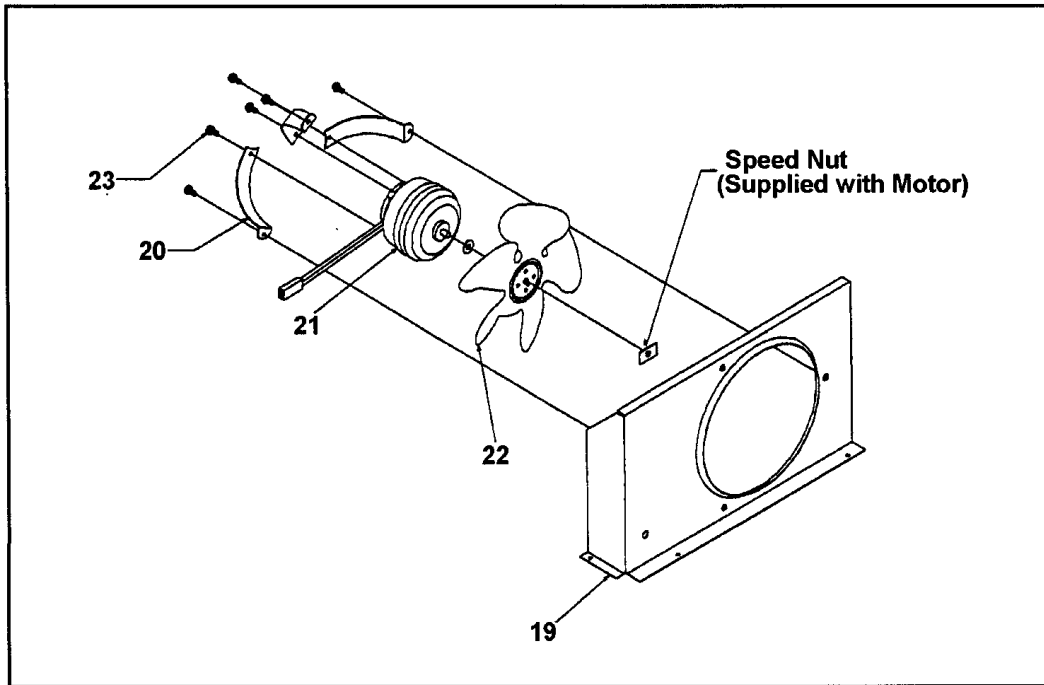

Item	Part No.	Name	Qty	Uom	NOTES
18	M0234005	SCREW-TF	1	EA	
19	K2196428	SHROUD, CONDENSER FAN	1	EA	Not available online / Call for pricing and availability
20	10582501	BRKT-COND MTR V10582501	1	EA	
21	10522103	MOTOR-PSC V10522103	1	EA	
22	B5742603	BLADE-FAN	1	EA	
23	M0223816	SCREW-TR	1	EA	NO LONGER AVAILABLE
24	G5096494	COND. FAN ASSY	1	EA