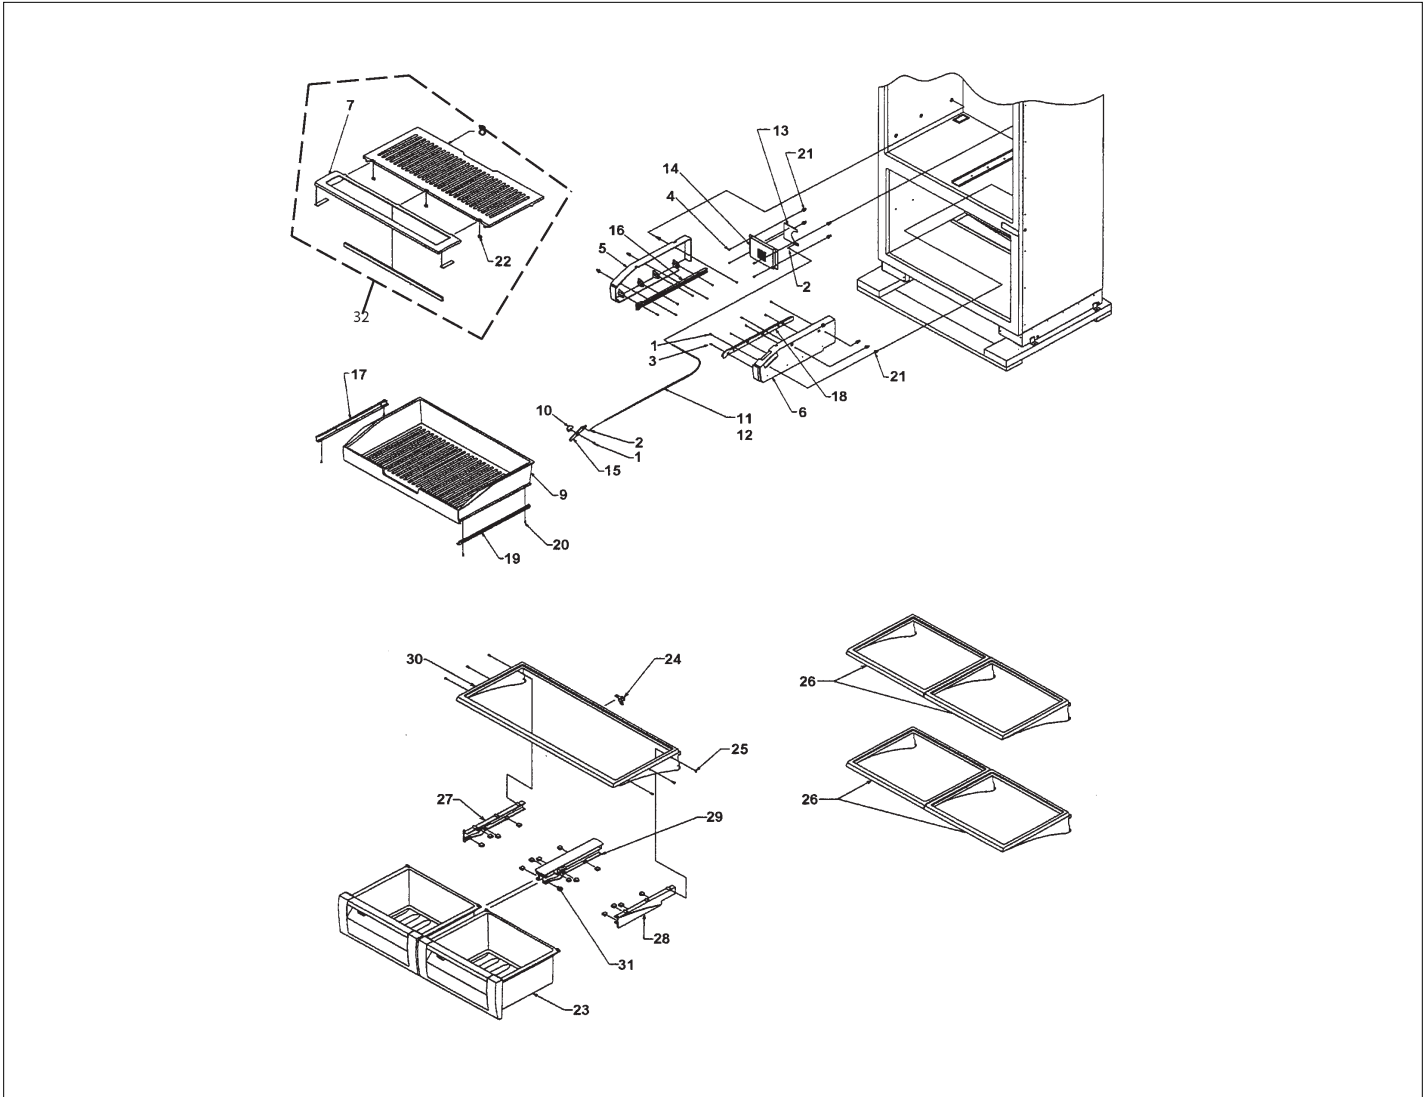

Item	Part No.	Name	Qty	Uom	NOTES
23	V12056902	CRISPER PAN ASSY 36" BM		Wholesale Price	
24	12046701	CRISPER RAIL WELD		EA	
25	M0220417	SCREW-TC		EA	
26	PM910351	SHELF ASM GLASS BM 36 FF		EA	
27	12064501	GLIDE-LEFT CRISPER		EA	
28	12064502	GLIDE-RIGHT CRISPER		EA	
29	V12064601	GLIDE-CTR CRISPER #		Wholesale Price	
30	043203-000	SHELF ASM GLASS 36 AR 36 BM		EA	
31	12064701	PAD-GLIDE V12064701		EA	
32	000368-000	SUB TO 000368-000 - DELI LID ASSY 36 BM		EA