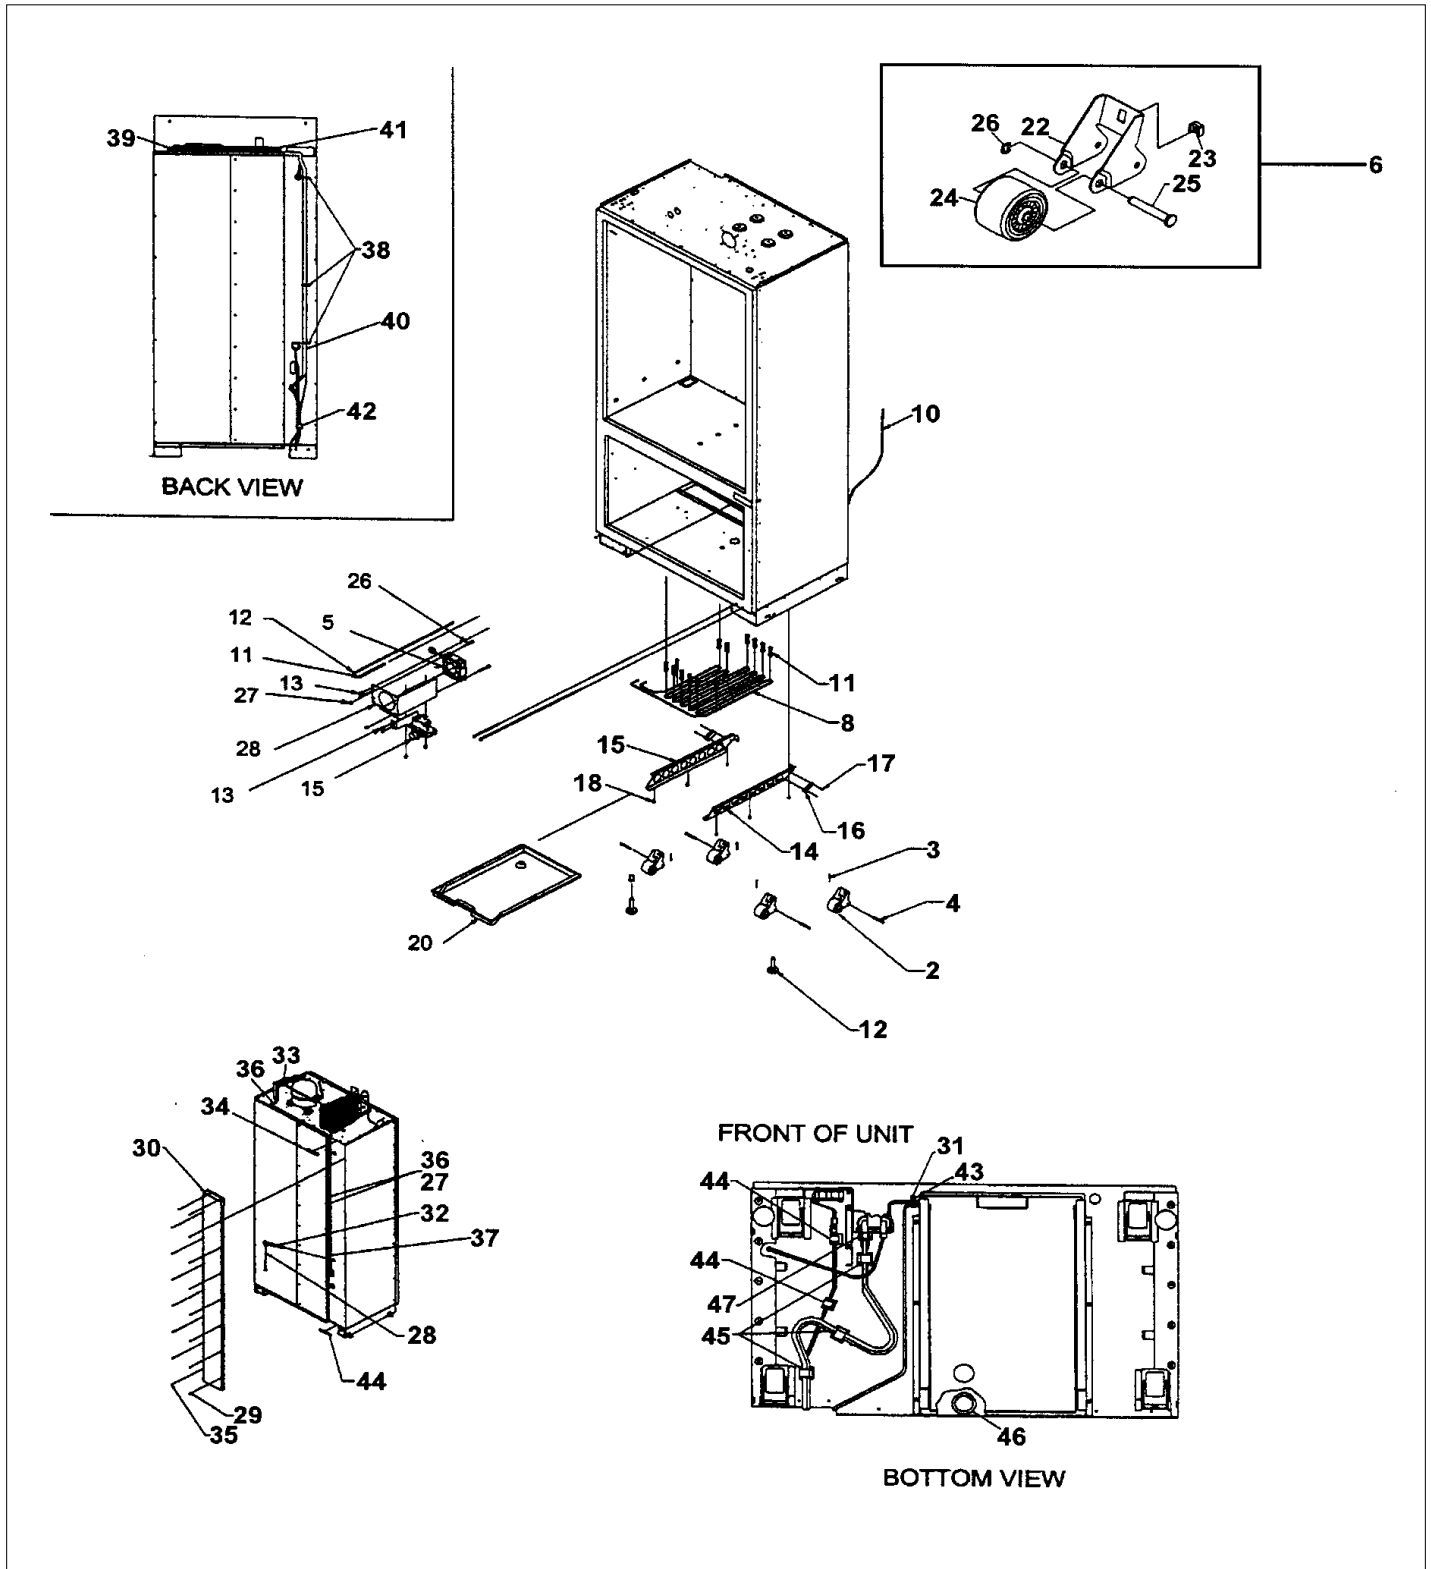

Item	Part No.	Name	Qty	Uom	NOTES
23	M0238616	SCREW, SMALL	1	EA	
24	12135402	SHIM-CAB TRIM	1	EA	
25	M0220417	SCREW-TC	1	EA	
26	B2096406	RETAINER, CABINET - SS	1	EA	
Not Shown	C9396406BR	SIDE TRIM PVD REPL C9305409BR	1	EA	Not available online / Call for pricing and availability
27	PE950149	SWITCH POWER	1	EA	
28	L2096422	BRKT-FZ LIGHT 12055701	1	EA	NO LONGER AVAILABLE
29	L2096581	SUB TO L2098310 - BRACKET, REF LIGHT	1	EA	NO LONGER AVAILABLE, Not available online / Call for pricing and availability
30	12096901	SOCKET-LIGHT	1	EA	NO LONGER AVAILABLE
31	004528-000	LAMP, 40 WATT CLEAR LIGHT	1	EA	
32	12074501	COVER-FZ LIGHT	1	EA	
33	12072001	COVER-REF LIGHT V12072001	1	EA	
34	12072801	LENS, REF LIGHT	1	EA	
35	12074401	INSUL-BACK MC CVR V12074401	1	EA	NO LONGER AVAILABLE, Not available online / Call for pricing and availability
36	12074601	INSUL-L MC CVR V12074601	1	EA	
37	12074701	INSUL-MC CVR V12074701	1	EA	
38	12074702	INSUL-R MC CVR V12074702	1	EA	
39	PK930253	LENS LIGHT BM 36" FZ	1	EA	
NI	PM910069	CABINET TRIM - R	1	EA	
NI	PM910070	SUB TO PK920066 - TRIM CABINET L	1	EA	NO LONGER AVAILABLE
NI	013112-000	NOISE REDUCTION FAN KIT	1	EA	

ROLLER ASSY