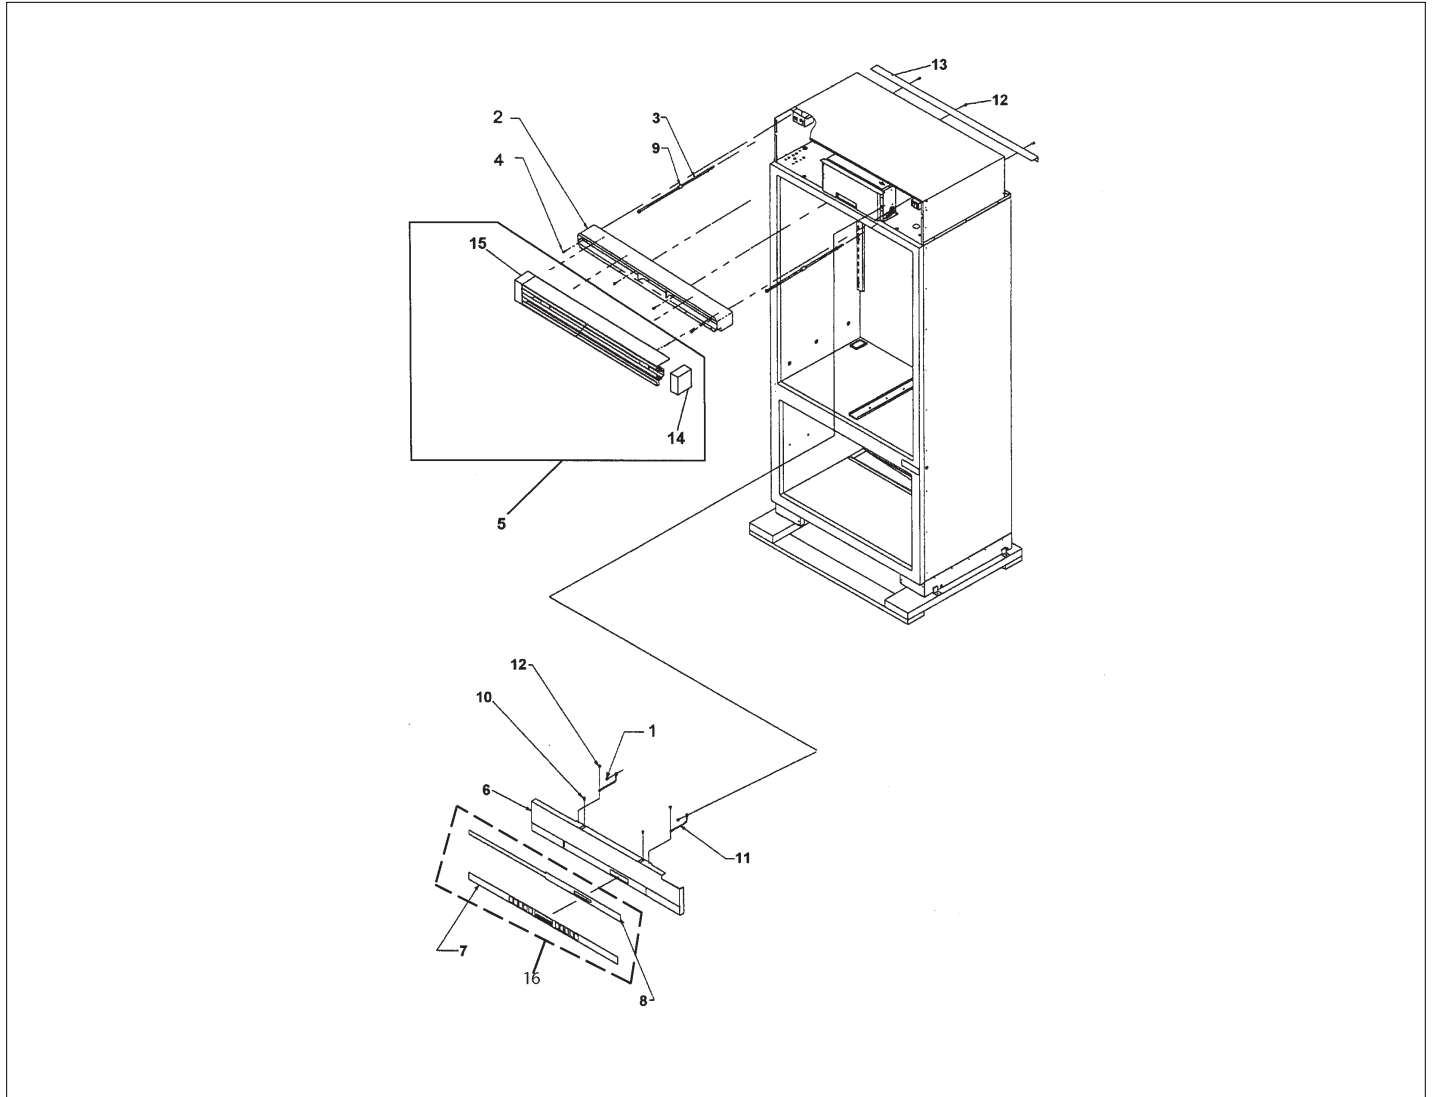

UPPER GRILLE

Item	Part No.	Name	Qty	Uom	NOTES
1	M0238846	SCREW-SHLDR		EA	
2	G9096592BK	AIR DUCT WELD ASSY		EA	
3	M0223603	SCREW-LAG		EA	
4	M0238616	SCREW, SMALL		EA	
5	G32913046	GRILLE ASM BM 36 DES L		EA	
G329692 7	G32913045	GRILLE ASM BM 36 DES R		EA	
6	V10942001	COVER-CONT PANEL RH		Wholesale Price	
Not Shown	PK030459	PANEL CONTROL AR 36 L		EA	
7	N/A	Overlay, Keyboard		EA	
Not Shown	NOTE	(MUST ORDER ITEM 16)		EA	
8	N/A	Switch, Keyboard		EA	
Not Shown	NOTE	(MUST ORDER ITEM 16)		EA	
9	12349301	BEARING-SLEEVE V12349301		EA	
10	M0224128	SCREW-SM		EA	
11	12064001	SUPP-CONT PANEL		EA	
12	A4539601	DAMPER-TUBING .8		EA	Not available online / Call for pricing and availability
13	K2096588	SHIELD POWER CORD 12180502		EA	NO LONGER AVAILABLE
14	PM910348	ENP CAP GRILLE R		EA	
15	PM910349	END CAP GRILLE L		EA	
16	PE950174	OVERLAY SWITCH BTM 36		EA