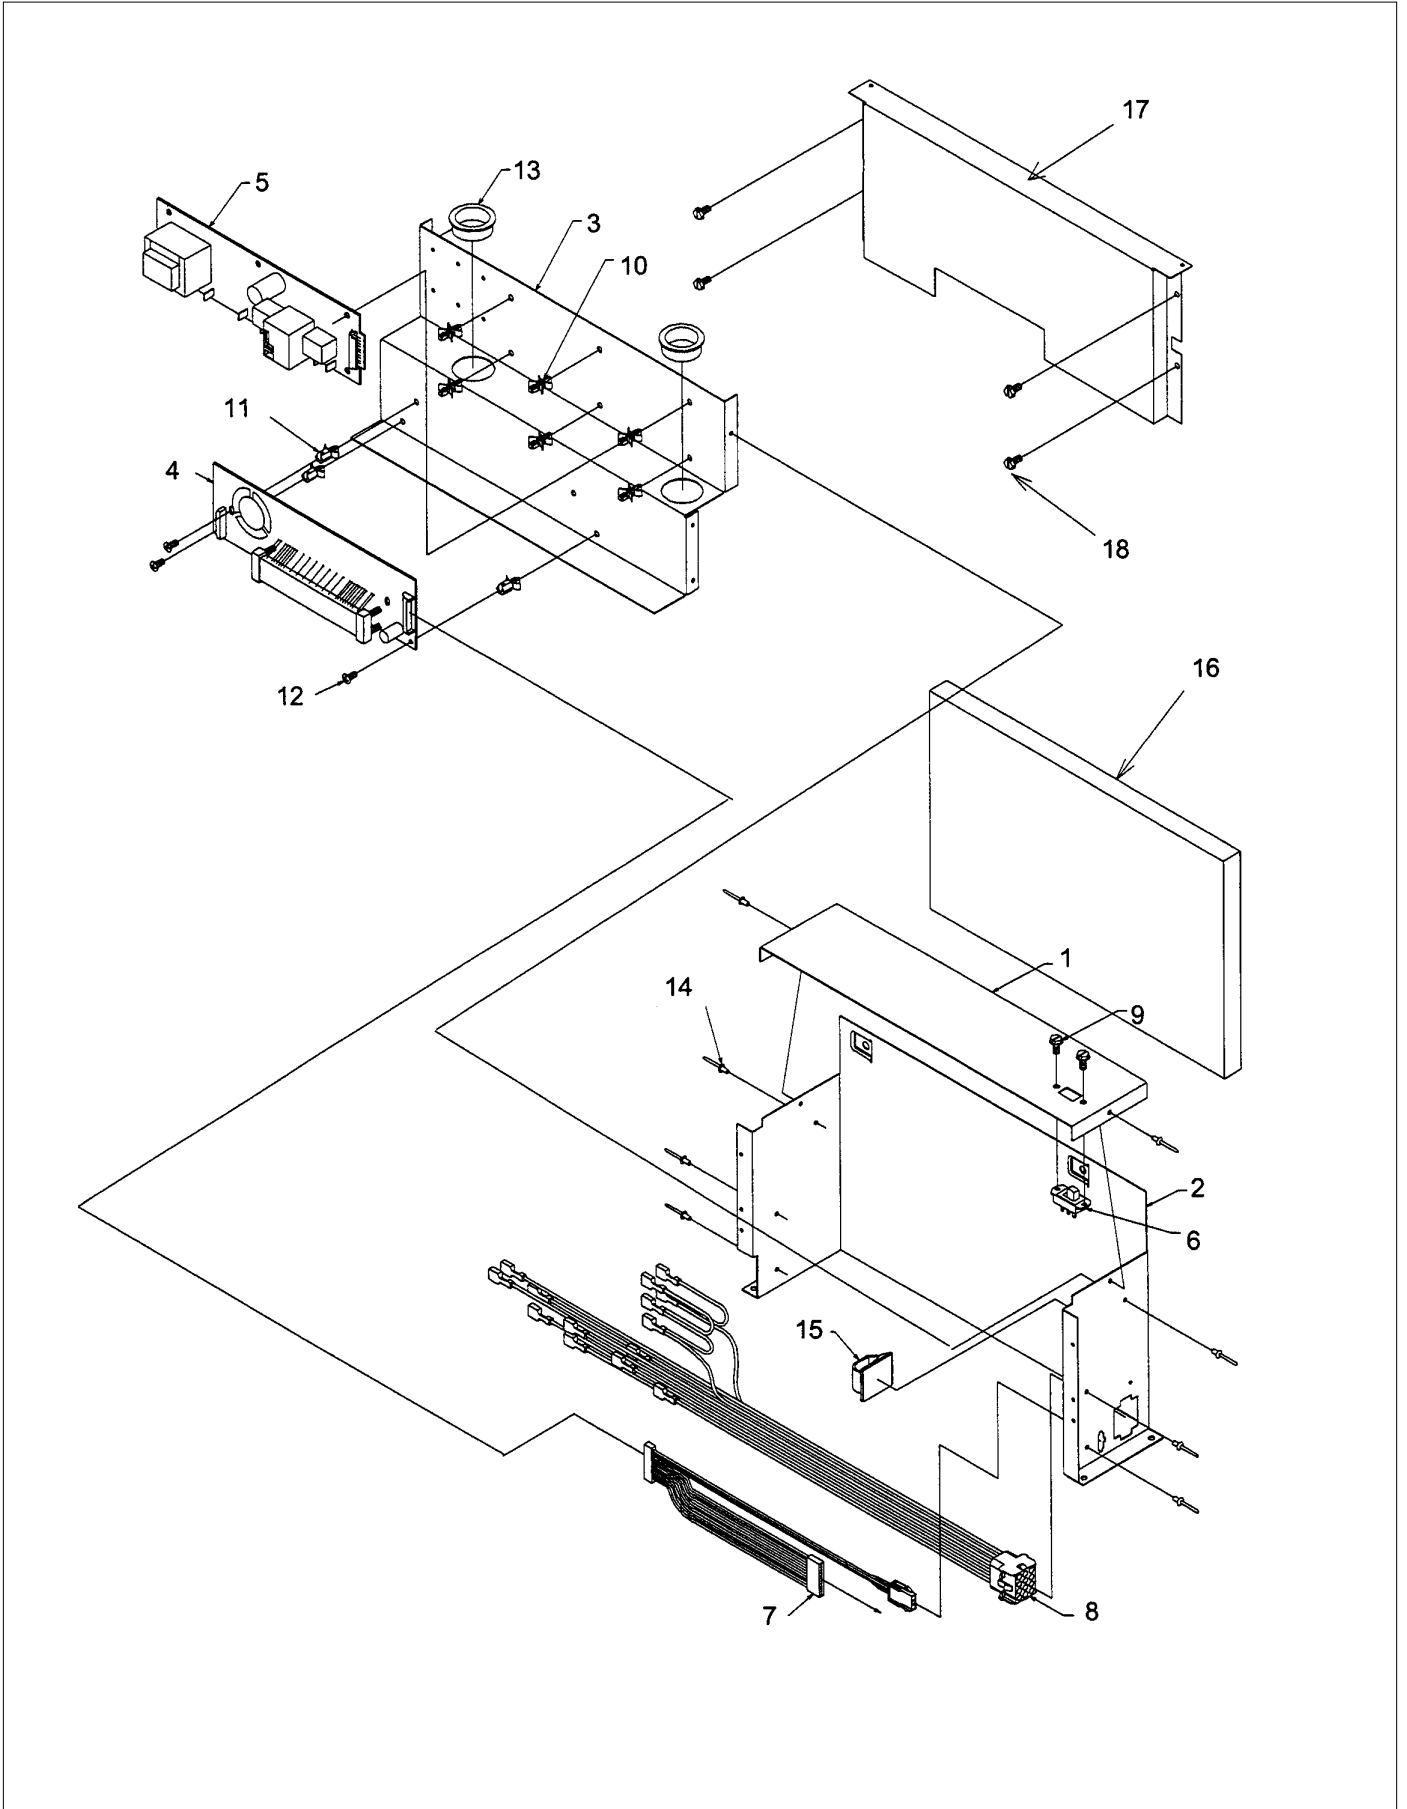

DDBB363

CONTROL ASSY	1
DOOR ASSY	2
DRAWER	3
EVAPORATOR AREA	4
LADDERS	5
ROLLER ASSY	6
SHELVING	7
TOP HINGES	8
UPPER GRILLE	9
Appendix A:Pages Index	A
Appendix B:Parts Index	B

CONTROL ASSY

Item	Part No.	Name	Qty	Uom	NOTES
1	K2096429	SUB TO K2098657 - TOP-CONT BOX 12090801		EA	NO LONGER AVAILABLE
2	K2097709	BOX CONTROL		EA	NO LONGER AVAILABLE
3	K2096430	BRKT-PC 12090901		EA	NO LONGER AVAILABLE
4	002670-000	LOW VOLTAGE BOARD KIT W/HARNESS		EA	
Comments for Part Num. 002670-000 boltz on Apr 12, 2018 See TR-0022-SP Bulletin					
5	005319-000	POWER CONTROL BOARD ASM 5 SERIES		EA	
Comments for Part Num. 005319-000 boltz on Apr 12, 2018 See TR-0056-SP Bulletin					
6	10544502	SWITCH-SLIDE GRN		EA	
7	PE970464	HARNESS LOW VOLT 5 SERIES		EA	
8	PE970465	HARNESS HIGH VOLT		EA	
9	M0223816	SCREW-TR		EA	NO LONGER AVAILABLE
10	M0585504	SUPPORT		EA	
11	M0585506	SUPPORT		EA	
12	PD020013	TYPE "AB" #6 X 3/8 PH PAN HD. SMS		EA	
13	A4554817	BUSHING-SNAP VA4554817		EA	
14	A4539601	DAMPER-TUBING .8		EA	Not available online / Call for pricing and availability
15	M0104106	CLIP-CORD VM0104106		EA	
16	12074703	INSUL-CONT BOX V12074703		EA	NO LONGER AVAILABLE, Not available online / Call for pricing and availability
17	K2096431	FRONT-CONT PANEL 12091001		EA	
18	M0238616	SCREW, SMALL		EA	