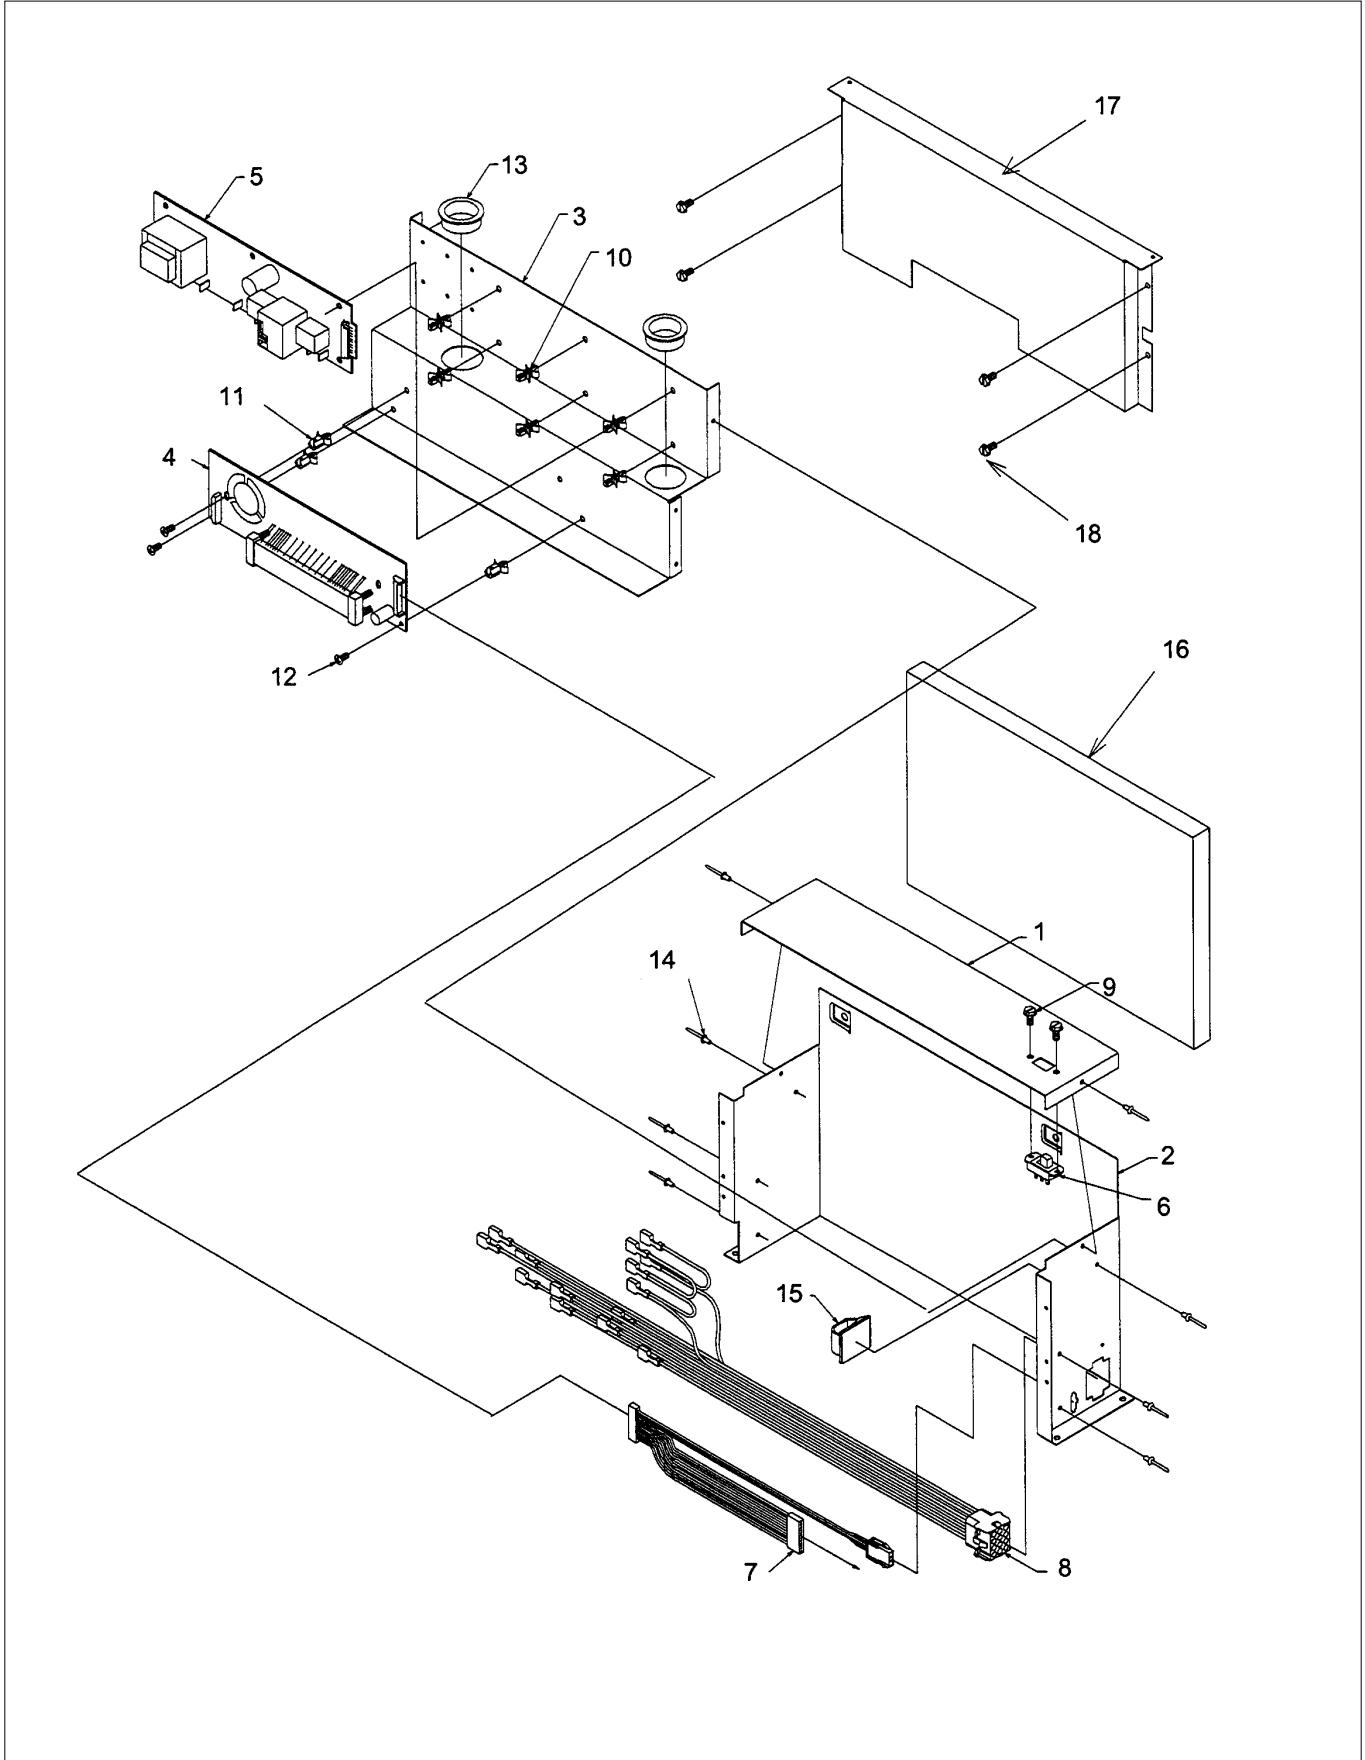

DDBB363

CONTROL ASSY	1
DOOR ASSY	2
DRAWER	3
EVAPORATOR AREA	4
LADDERS	5
ROLLER ASSY	6
SHELVING	7
TOP HINGES	8
UPPER GRILLE	9
Appendix A:Pages Index	A
Appendix B:Parts Index	B

CONTROL ASSY

Item	Part No.	Name	Qty	Uom	NOTES
1	K2096429	SUB TO K2098657 - TOP-CONT BOX 12090801		EA	NO LONGER AVAILABLE
2	K2097709	BOX CONTROL		EA	NO LONGER AVAILABLE
3	K2096430	BRKT-PC 12090901		EA	NO LONGER AVAILABLE
4	002670-000	LOW VOLTAGE BOARD KIT W/HARNESS		EA	
Comments for Part Num. 002670-000 boltz on Apr 12, 2018 See TR-0022-SP Bulletin					
5	005319-000	POWER CONTROL BOARD ASM 5 SERIES		EA	
Comments for Part Num. 005319-000 boltz on Apr 12, 2018 See TR-0056-SP Bulletin					
6	10544502	SWITCH-SLIDE GRN		EA	
7	PE970464	HARNESS LOW VOLT 5 SERIES		EA	
8	PE970465	HARNESS HIGH VOLT		EA	
9	M0223816	SCREW-TR		EA	NO LONGER AVAILABLE
10	M0585504	SUPPORT		EA	
11	M0585506	SUPPORT		EA	
12	PD020013	TYPE "AB" #6 X 3/8 PH PAN HD. SMS		EA	
13	A4554817	BUSHING-SNAP VA4554817		EA	
14	A4539601	DAMPER-TUBING .8		EA	Not available online / Call for pricing and availability
15	M0104106	CLIP-CORD VM0104106		EA	
16	12074703	INSUL-CONT BOX V12074703		EA	NO LONGER AVAILABLE, Not available online / Call for pricing and availability
17	K2096431	FRONT-CONT PANEL 12091001		EA	
18	M0238616	SCREW, SMALL		EA	