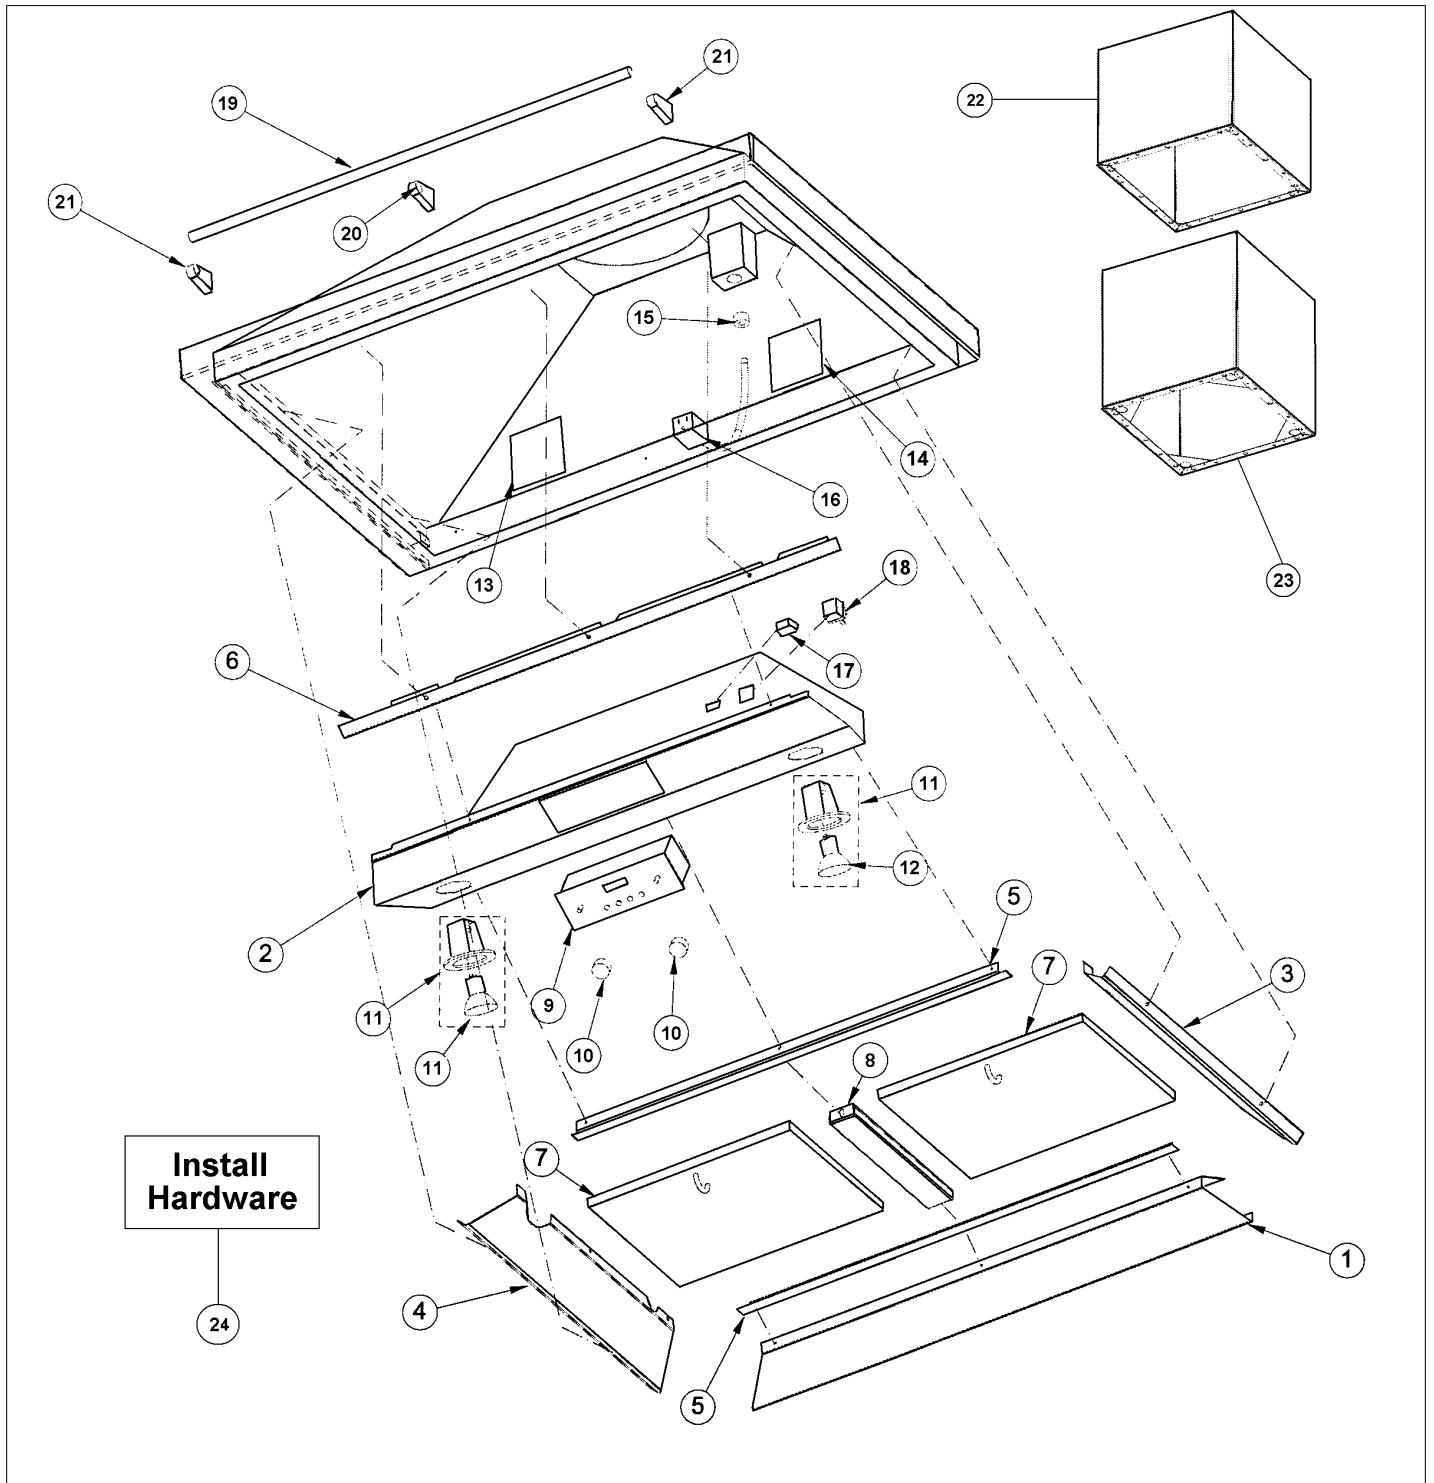

DCWH4844

CHIMNEY HOOD	1
Appendix A:Pages Index	A
Appendix B:Parts Index	B

CHIMNEY HOOD

Item	Part No.	Name	Qty	Uom	NOTES
1	B2004681	48" REAR I/S PANEL	1	EA	
2	B2004682	48" CONTROL PANEL	1	EA	NO LONGER AVAILABLE
3	B2004667	I/S SIDE PANEL RH (DTWS/L/N DSWB)	1	EA	NO LONGER AVAILABLE
Not Shown	NOTE	(Before 7/25/03)		EA	
Not Shown	B2007323	I/S SIDE PANEL - RH	1	EA	NO LONGER AVAILABLE
Not Shown	NOTE	(After 7/25/03)		EA	
4	B2005027	I/S SIDE PANEL LH (DTWS/L/N DSWB)	1	EA	Not available online / Call for pricing and availability
Not Shown	NOTE	(Before 7/25/03)		EA	
Not Shown	B2007324	I/S SIDE PANEL - LH	1	EA	NO LONGER AVAILABLE
Not Shown	NOTE	(After 7/25/03)		EA	
5	B2004683	FILTER SUPPORT FRONT/REAR	1	EA	
6	B2004685	48" FRONT I/S PANEL	1	EA	
7	G31010268	FILTER ASSEMBLY (DESIGNER) 13.848 X 10.375	1	EA	
8	N/A*	36" Filter Spacer	1	EA	
9	025084-000	SERVICE CONTROL PANEL/WIRE HARNESS ASSY	1	EA	
10	PA010089	KNOB (DESIGNER SERIES HOOD)	1	EA	
11	PE050064	LIGHT ASSEMBLY	1	EA	
12	PE050081	50 WATT HALOGEN BULB	1	EA	
13	PE020058	RATING LABEL (ADHESIVE)	1	EA	
14	PF030337	HOOD WARNING LABEL	1	EA	
15	PE070204	HEYCO STRAIN RELIEF - 7-P2	1	EA	
16	039680-000	CORD, PWR, SUPPLY, VNT HD	1	EA	
17	PE070196	FEMALE SOCKET (2 PRONG)	1	EA	
18	PE070197	MALE SOCKET (3 PRONG)	1	EA	
19	PE030067	48" ACCESSORY RAIL BR	1	EA	NO LONGER AVAILABLE