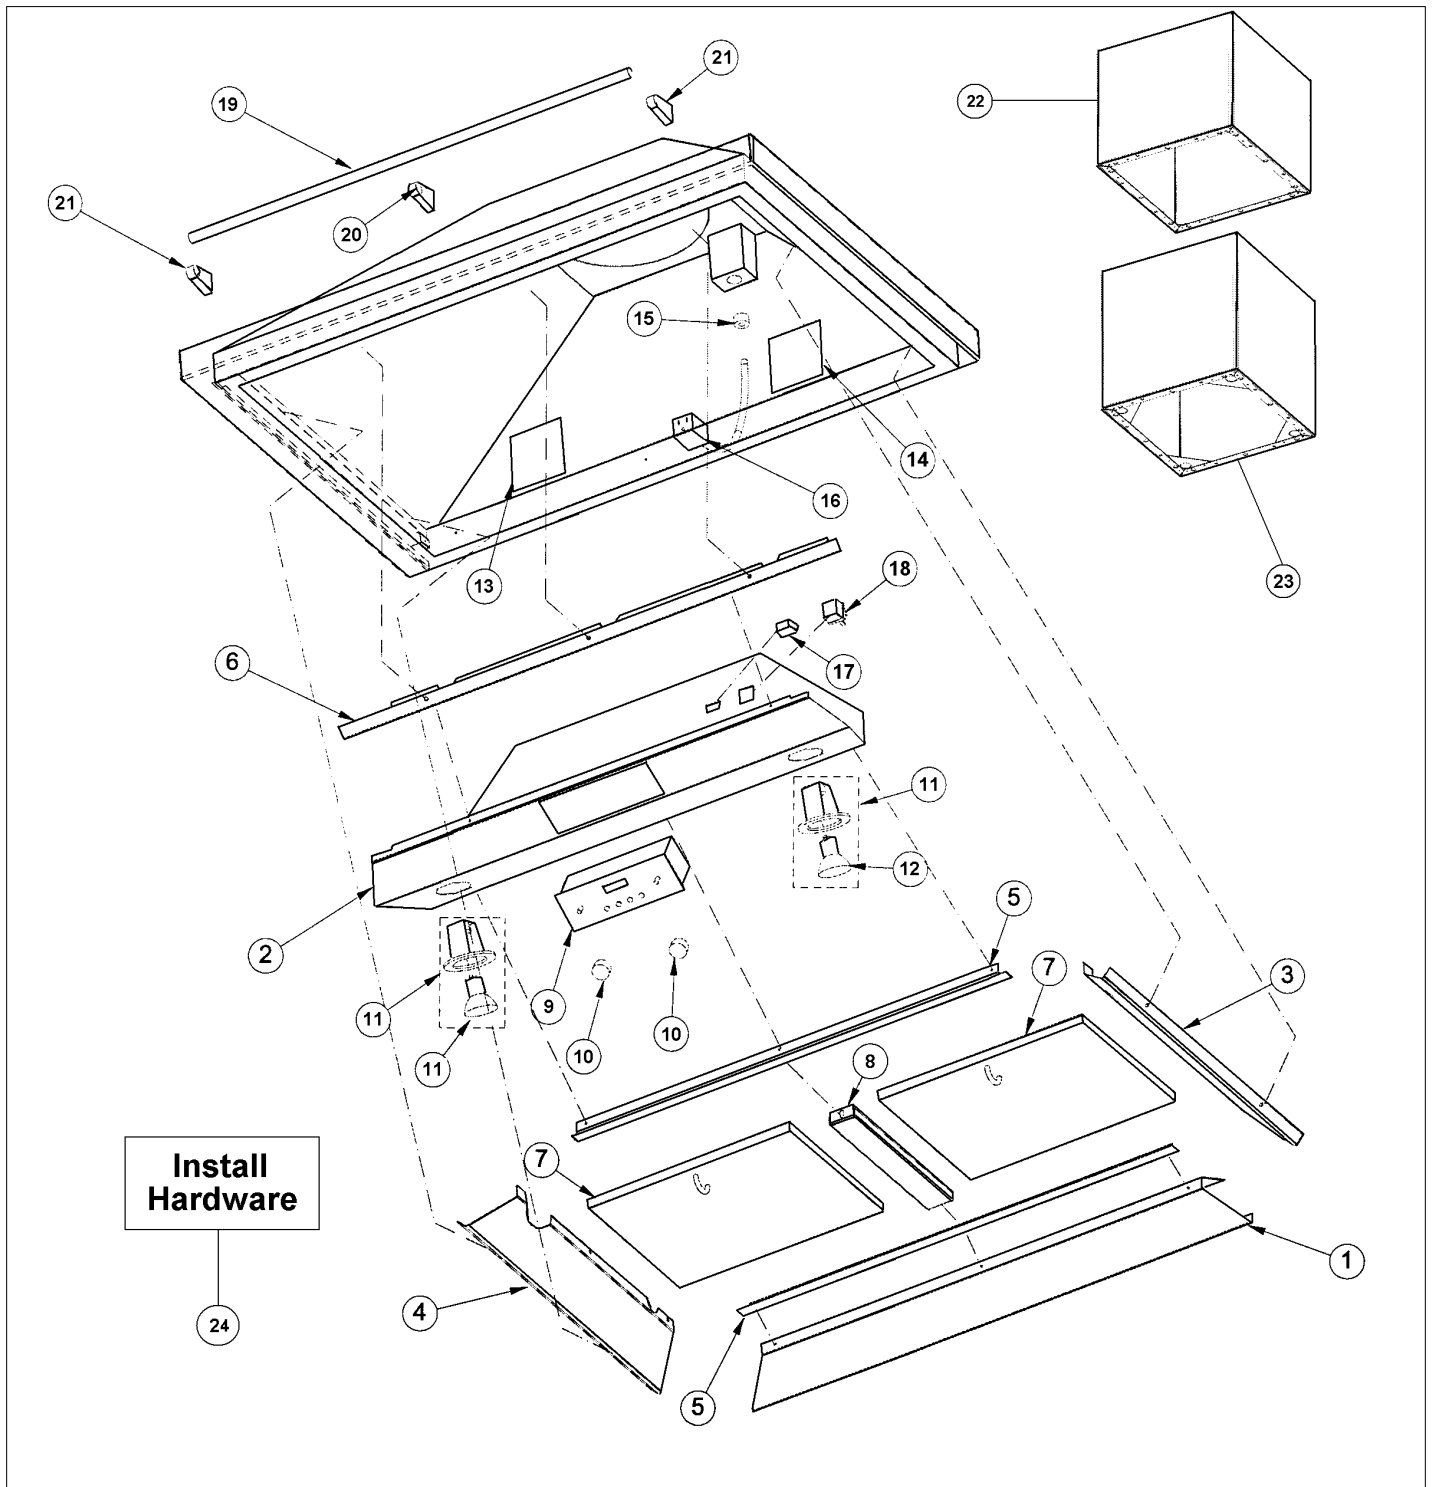

DCWH4844

CHIMNEY HOOD	1
Appendix A:Pages Index	A
Appendix B:Parts Index	B

CHIMNEY HOOD

Item	Part No.	Name	Qty	Uom	NOTES
1	B2004681	48" REAR I/S PANEL	1	EA	
2	B2004682	48" CONTROL PANEL	1	EA	NO LONGER AVAILABLE
3	B2004667	I/S SIDE PANEL RH (DTWS/L/N DSWB)	1	EA	NO LONGER AVAILABLE
Not Shown	NOTE	(Before 7/25/03)		EA	
Not Shown	B2007323	I/S SIDE PANEL - RH	1	EA	NO LONGER AVAILABLE
Not Shown	NOTE	(After 7/25/03)		EA	
4	B2005027	I/S SIDE PANEL LH (DTWS/L/N DSWB)	1	EA	Not available online / Call for pricing and availability
Not Shown	NOTE	(Before 7/25/03)		EA	
Not Shown	B2007324	I/S SIDE PANEL - LH	1	EA	NO LONGER AVAILABLE
Not Shown	NOTE	(After 7/25/03)		EA	
5	B2004683	FILTER SUPPORT FRONT/REAR	1	EA	
6	B2004685	48" FRONT I/S PANEL	1	EA	
7	G31010268	FILTER ASSEMBLY (DESIGNER) 13.848 X 10.375	1	EA	
8	N/A*	36" Filter Spacer	1	EA	
9	025084-000	SERVICE CONTROL PANEL/WIRE HARNESS ASSY	1	EA	
10	PA010089	KNOB (DESIGNER SERIES HOOD)	1	EA	
11	PE050064	LIGHT ASSEMBLY	1	EA	
12	PE050081	50 WATT HALOGEN BULB	1	EA	
13	PE020058	RATING LABEL (ADHESIVE)	1	EA	
14	PF030337	HOOD WARNING LABEL	1	EA	
15	PE070204	HEYCO STRAIN RELIEF - 7-P2	1	EA	
16	039680-000	CORD, PWR, SUPPLY, VNT HD	1	EA	
17	PE070196	FEMALE SOCKET (2 PRONG)	1	EA	
18	PE070197	MALE SOCKET (3 PRONG)	1	EA	
19	PE030067	48" ACCESSORY RAIL BR	1	EA	NO LONGER AVAILABLE