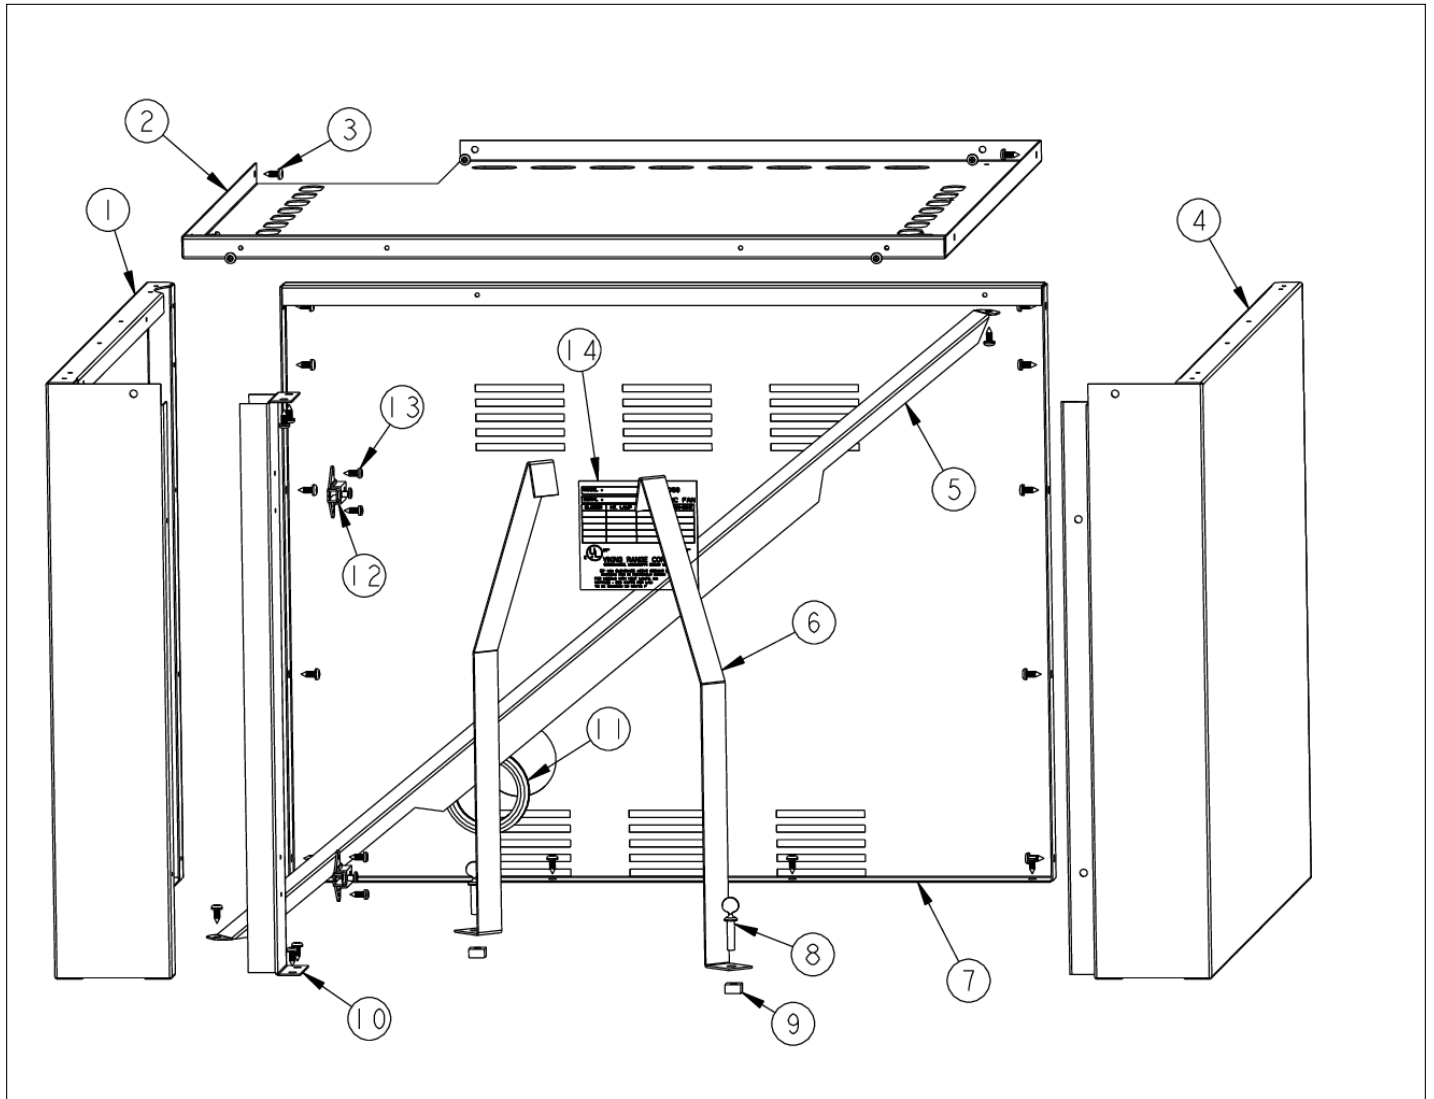

MAIN CABINET AREA

Item	Part No.	Name	Qty	Uom	NOTES
1	B2009852	LH CART SIDE BQC300T2SS	1	EA	NO LONGER AVAILABLE
2	B2009854	CART TOP - 30"	1	EA	NO LONGER AVAILABLE, Not available online / Call for pricing and availability
3	PD020055	' #10 X 1/2" PAN PHIL. TEK.*SS*	1	EA	
4	B2009851	RH CART SIDE BQC300T3SS	1	EA	NO LONGER AVAILABLE
5	B2009863	30" CART CROSS BRACE (BQC300T3)	1	EA	NO LONGER AVAILABLE, Not available online / Call for pricing and availability
6	B2004202	L.P. TANK STRAP (VGBQ)	1	EA	
7	B2009853	CART BACK - 30"	1	EA	NO LONGER AVAILABLE, Not available online / Call for pricing and availability
8	PD020070	1/4 X 20 X 1 SHOULDER THUMB SCREW	1	EA	
9	PD030043	1/4-20 CAGE NUT SS	1	EA	
10	B2008983	HINGE BAR	1	EA	NO LONGER AVAILABLE, Not available online / Call for pricing and availability
11	PD040052	SIDE BURNER GROMMET	1	EA	
12	PC020173	DOOR HINGE RECEIVER (BBQ)	1	EA	
13	PD020120	8 X 1/2 TEK SHEET METAL SCREW	1	EA	
14	PE020058	RATING LABEL (ADHESIVE)	1	EA