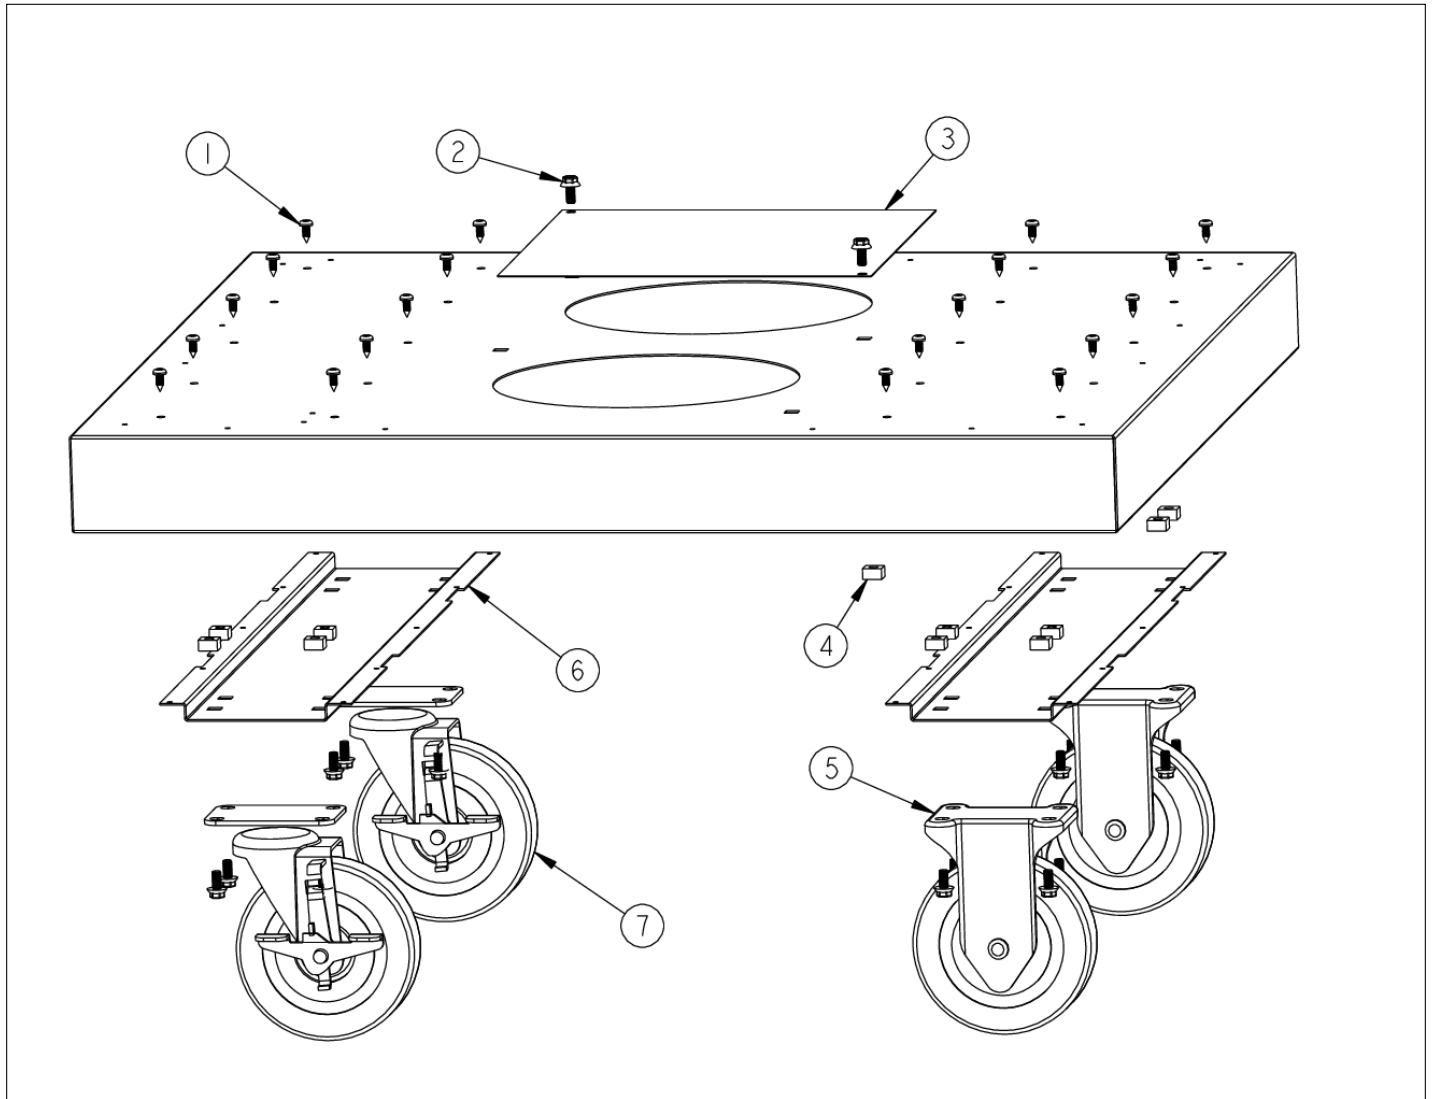

BQC300T3

DOOR ASSEMBLY	1
LOWER UNIT AREA	2
MAIN CABINET AREA	3
UPPER SHELF AREA	4
Appendix A:Pages Index	A
Appendix B:Parts Index	B

DOOR ASSEMBLY

Item	Part No.	Name	Qty	Uom	NOTES
1	PD020119	8-32X3/8 PH CTR. MACH.SCREW S.S.	1	EA	
2	PC020172	DOOR HINGE (BBQ)	1	EA	
3	PD030098	8-32 HEX KEP NUT S.S.	1	EA	
4	PD020059	1/4-20 X 1/2 CAP SCREW SS	1	EA	
5	PD020139	#8 X 1/2" P.H. FLAT TOP TRUSS U/C #2 TYPE AB 30 SS/ BRIGHT NICKEL PLATE	1	EA	
6	PE030097	CART DRAWER HANDLE *SS*	1	EA	
6	PE030097PVD	CART DRAWER HANDLE - BQC530T- BRASS 13.875	1	EA	NO LONGER AVAILABLE, Not available online / Call for pricing and availability
7	000268-000	HANDLE ENDCAP	1	EA	
7	PE030001PVD	END CAP DOOR HANDLE *BR	1	EA	
8	B2009860	OUTER DOOR (BQC300T3)	1	EA	Not available online / Call for pricing and availability
Not Shown	NOTE	(BEFORE 05/05/11)		EA	
8	024895-000	OUTSIDE DOOR	1	EA	
Not Shown	NOTE	(ON OR AFTER 05/05/11)		EA	
9	B2009861	INNER DOOR - 30"	1	EA	NO LONGER AVAILABLE
Not Shown	NOTE	(BEFORE 05/05/11)		EA	
9	024899-000	INSIDE DOOR	1	EA	
Not Shown	NOTE	(ON OR AFTER 05/05/11)		EA	
10	PD040004	GROMMET BUMPER	1	EA	
NI	G3209862SS	30" CART DOOR ASSEMBLY SS	1	EA	NO LONGER AVAILABLE
NI	G3209864SSBR	COMPLETE DOOR ASSEMBLY - BR	1	EA	Not available online / Call for pricing and availability

LOWER UNIT AREA

Item	Part No.	Name	Qty	Uom	NOTES
1	PD020055	' #10 X 1/2" PAN PHIL. TEK.*SS*	1	EA	
2	PD020059	1/4-20 X 1/2 CAP SCREW SS	1	EA	
3	B10013403	BOTTOM COVER PLATE (BQC030)	1	EA	
4	PD030043	1/4-20 CAGE NUT SS	1	EA	
5	PC030021	CASTER, FIXED	1	EA	NO LONGER AVAILABLE
6	B2008982	CASTER BRACE	1	EA	NO LONGER AVAILABLE, Not available online / Call for pricing and availability
7	PC030020	SWIVEL CASTER (VGBQ) (CH#C21-1051)	1	EA	