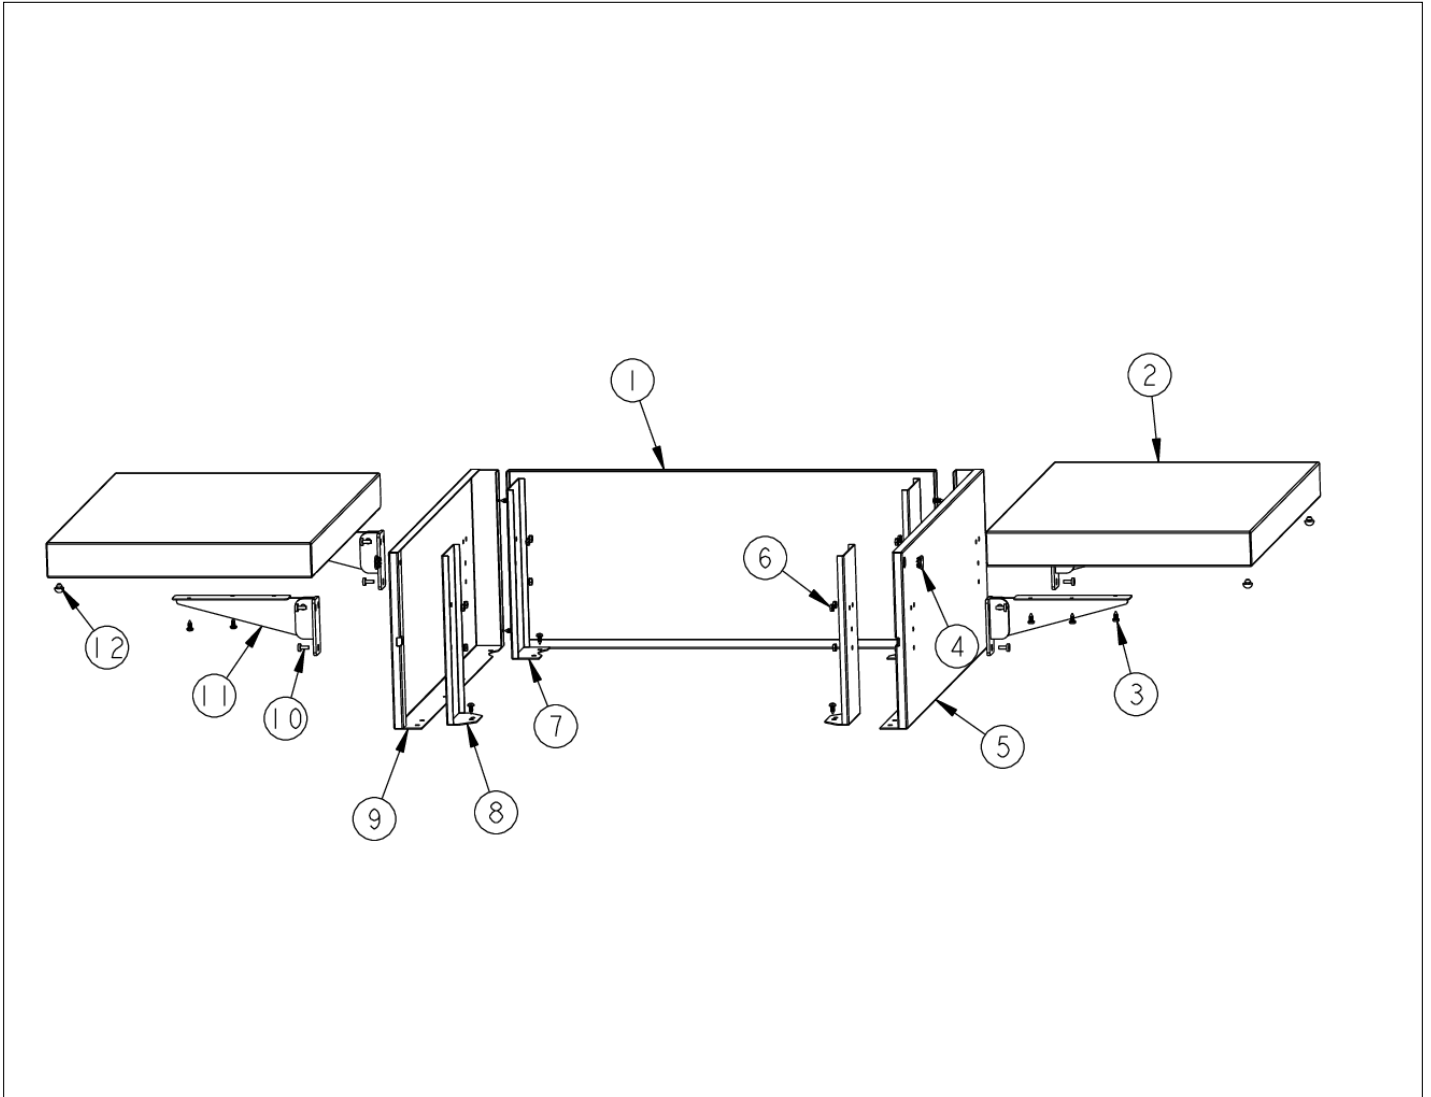

UPPER SHELF AREA

Item	Part No.	Name	Qty	Uom	NOTES
1	B2009857	30" UPPER CART BACK	1	EA	NO LONGER AVAILABLE, Not available online / Call for pricing and availability
2	B3005378	SIDE SHELF, BQC500 SERIES	1	EA	
3	PD020055	' #10 X 1/2" PAN PHIL. TEK.*SS*	1	EA	
4	PA010109	HOLE PLUG 5/8"	1	EA	
5	B2009856	30" UPPER CART SIDE RH (BQC300T3)	1	EA	NO LONGER AVAILABLE
6	PD030044	10-24 KEPS NUT *SS*	1	EA	
7	B2009858	GRILL CART SIDE BRACE BACK (30")	1	EA	NO LONGER AVAILABLE
8	B2009859	GRILL CART SIDE BRACE FRONT (30")	1	EA	Not available online / Call for pricing and availability
9	B2009855	30" UPPER CART SIDE LH (BQC300T3)	1	EA	NO LONGER AVAILABLE
10	PD020056	' #10-24 X 1/2" PH.TR. M.S. *SS*	1	EA	
11	PC020031	SIDE SHELF HINGE, BQC	1	EA	
12	PD040060	RUBBER GROMMET	1	EA