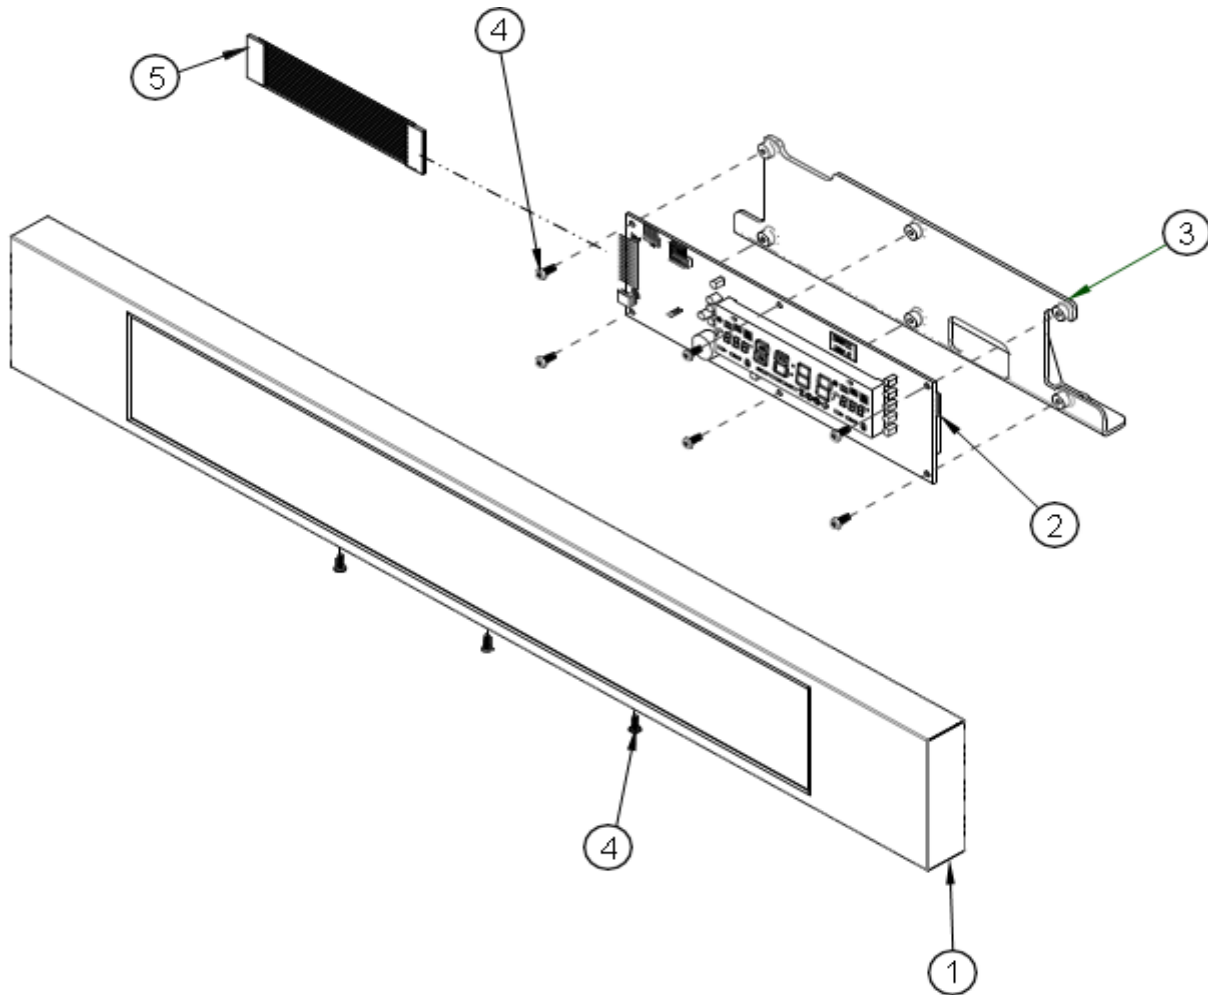

Wall Oven Control Panel Assembly

Item	Part #	Description
1	702838-01¹	Control Panel Asy., EB,PB¹
	702837-01¹	Control Panel Asy., ES,FS,PS¹
	702838-03¹	Control Panel Asy., EW,PW¹
2	108134	Control Board
3	105334	Control Board Base
4	105486	Screw, 6-19x3/8"
5	105655	Ribbon Cable

¹Includes item's 2, 3, 5 and 6 screws.