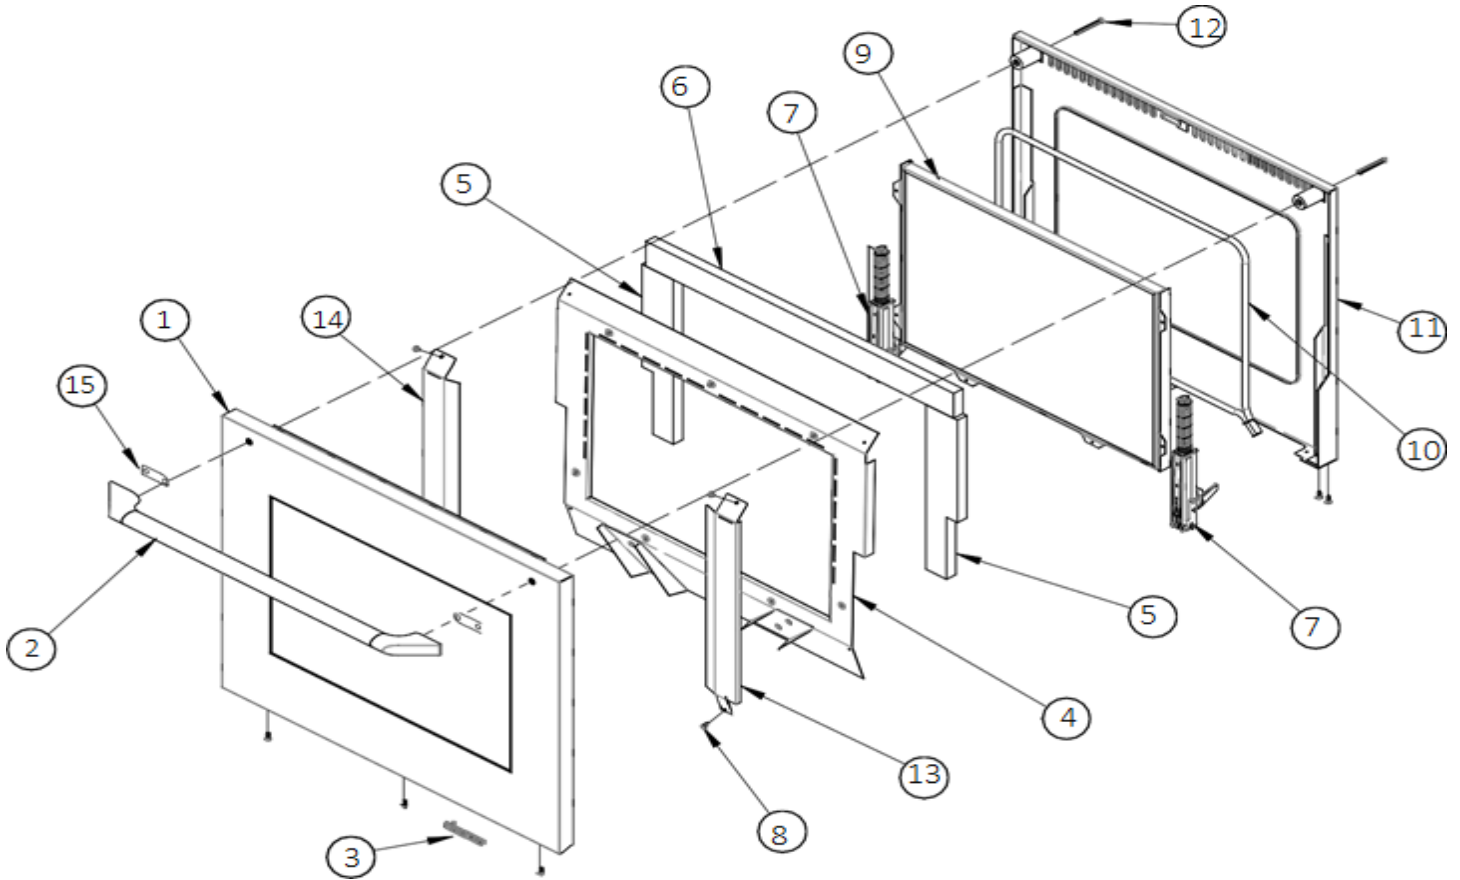

dacor

LET THE SHOW BEGIN

RNWO127

Wall Oven Door Assembly

Item	Part #	Description
	701945-11	Complete Door Asy., EW
	701945-01	Complete Door Asy., EB
	701813-01	Complete Door Asy., ES
	701933-01	Complete Door Asy., FS
	702815-03	Complete Door Asy., PB
	702815-01	Complete Door Asy., PS
	702815-05	Complete Door Asy., PW
1	701944-01	Asy. Door Skin, EB, PB
	701815	Asy. Door Skin, ES, PS
	701944-05	Asy. Door Skin, EW, PW
	701932	Asy. Door Skin, FS
2	13659-020	Asy. Door Handle, Black EB
	13659-002	Asy. Door Handle, Stainless ES
	13659-022	Asy. Door Handle, White EW
	702376-01	Asy. Door Handle, PB, PS, PW
3	110167	Dacor Logo 3", Chrome
4	107648B	Heat Shield

Item	Part #	Description
5	105353	Insulation Side Door
6	107482	Insulation, Top Door
7	108008	Hinge, EB, EW, PB, PW
	107509	Hinge, ES, FS, PS
8	83263	Screw, Phil TRS, # 8x3/8, Black
9	72967	Window Pack
10	100157	Gasket, Window Pack
11	701827-05 ¹	Door Liner Asy., EB, EW, PB, PS, PW ¹
	701827-01 ¹	Door Liner Asy., ES, PS ¹
	701827-02 ¹	Door Liner Asy., FS ¹
	701875-03BP ²	Door Liner ²
12	100026ES	Screw, # 10-32x2.0, Torx, PB, PS, PW, EW
13	108040-02	Hinge Bracket Cover, Right
14	108040-01	Hinge Bracket Cover, Left
15	92008EB	Spacer, Door Handle
15	92008EW	Spacer, Door Handle