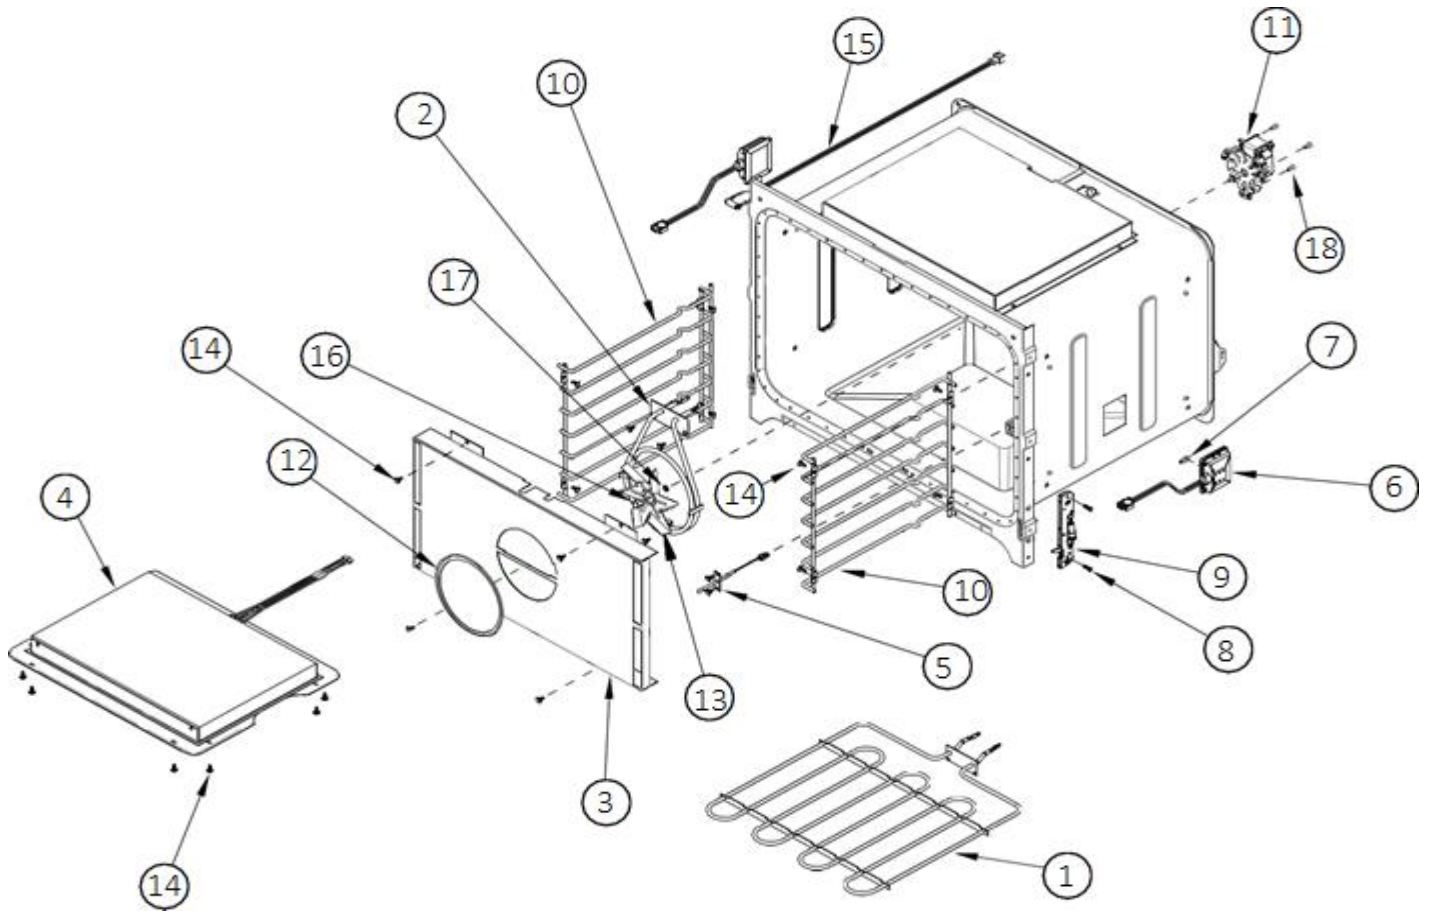

Wall Oven Cell Components

Item	Part	Description
1	105373	Bake Element
2	82377	Convection Element
3	107475BP	Convection Baffle
4	700661	Broil Assembly
5	72752	Sensor, Temperature
6	92398	Assembly, Halogen Light, 12V, 20W
7	100429	Bulb, Halogen, 12V, 20W
8	83696	Screw, Pan HD Phillips, #10-32
9	107511	Hinge Receptacle

Item	Part	Description
10	106991¹	Rack Support¹
11	700633	Kit, Convection Fan
12	82891	Filter, Convection
13	101511	Convection Fan Blade
14	83708	Screw, Torx Wafer Head, #8x1/2"
15	72717	Meat Probe Socket
16	102137	Hex Nut, Convection Fan
17	102136	Washer, Convection Fan
18	83379	Screw, #8-1/2 Thread Type A

¹Kit includes motor, fan blade, fan blade washer and mounting kit.