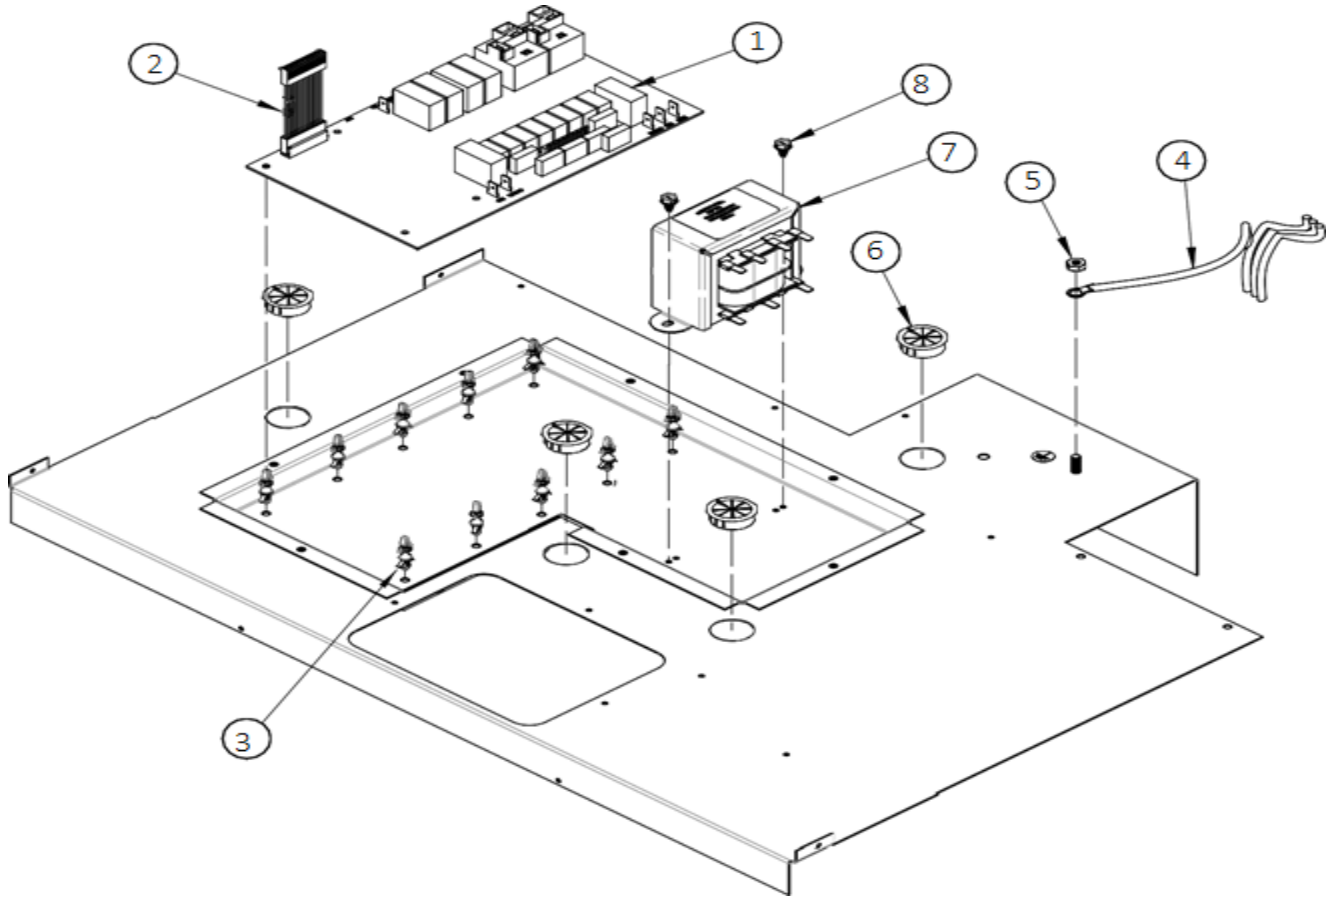

¹See page "Wall Oven Control Panel Assembly" for individual components.

²See page "Sub-chassis Electrical Components" for individual components.

Wall Oven Control Panel Assembly

Item	Part #	Description
1	702838-01 ¹	Control Panel Asy., EB,PB ¹
	702837-01 ¹	Control Panel Asy., ES,FS,PS ¹
	702838-03 ¹	Control Panel Asy., EW,PW ¹
2	108134	Control Board
3	105334	Control Board Base
4	105486	Screw, 6-19x3/8"
5	105655	Ribbon Cable

¹Includes item's 2, 3, 5 and 6 screws.

Sub-chassis Electrical Components

Item	Part #	Description
1	102377	Relay Board
2	105448	Wiring Harness, Power Board
3	83538	PCB Support, Nylon
4	105349	Wiring Harness, Main
5	83009	Nut, Keps, #10-24
6	92191-02	Bushing, Split 1.0"
7	62808	Transformer Halogen Light
8	83023	Screw, Slot HWH #10x3/8 THD
-	105729	Wiring Harness Extension Relay Board/Touch Pan (not shown)

Wall Oven Cell Components

Item	Part	Description
1	105373	Bake Element
2	82377	Convection Element
3	107475BP	Convection Baffle
4	700661	Broil Assembly
5	72752	Sensor, Temperature
6	92398	Assembly, Halogen Light, 12V, 20W
7	100429	Bulb, Halogen, 12V, 20W
8	83696	Screw, Pan HD Phillips, #10-32
9	107511	Hinge Receptacle