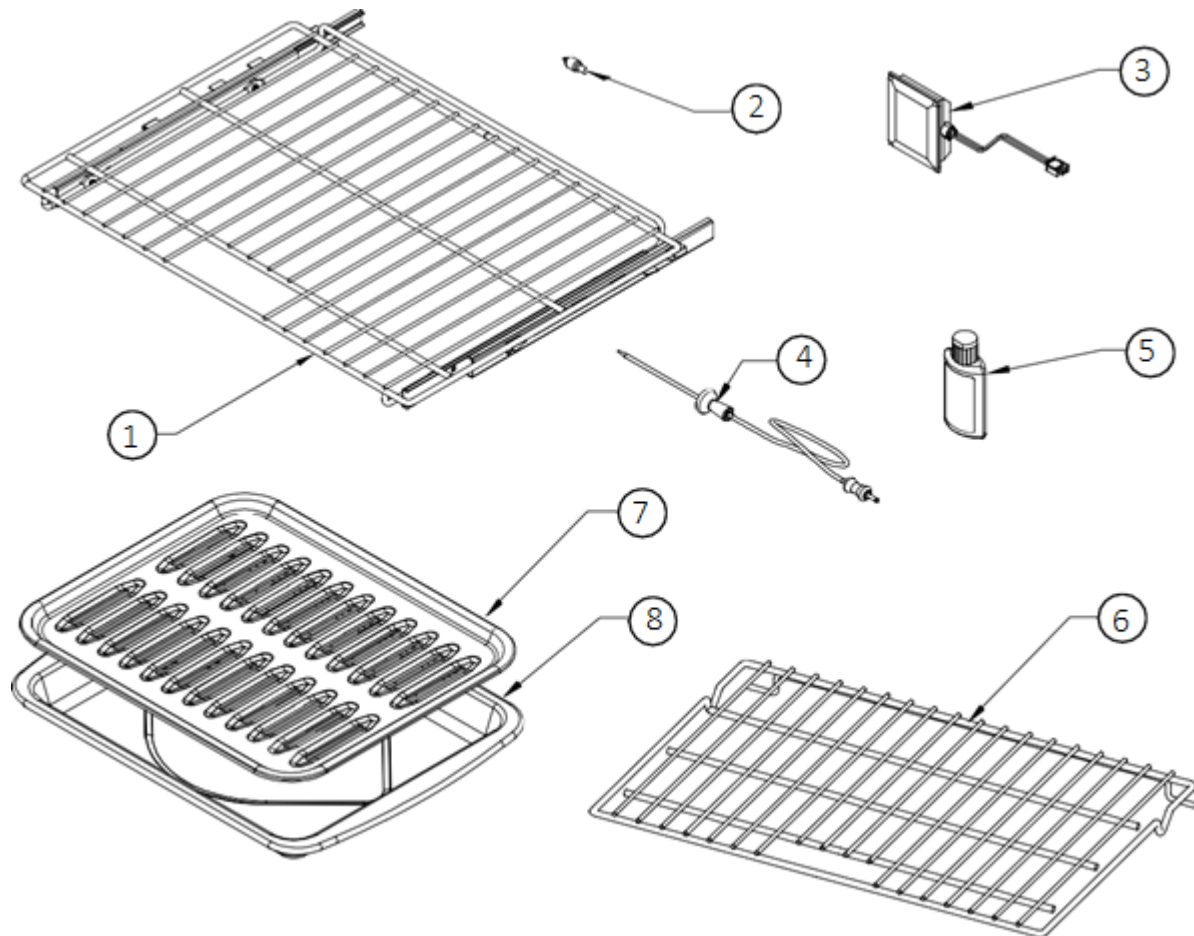

Wall Oven Miscellaneous Parts

Item	Part #	Description
1	701824	Oven Rack, Gliderack Type
2	100429	Bulb, Halogen, 12V, 20W
3	92398	Assembly, Halogen Light, 12V, 20W
4	72723	Meat Probe
5	100852	Stainless Steel Cleaner
6	107480	Oven Rack, Standard
7	82106	Porcelain Grill
8	82107	Porcelain Pan