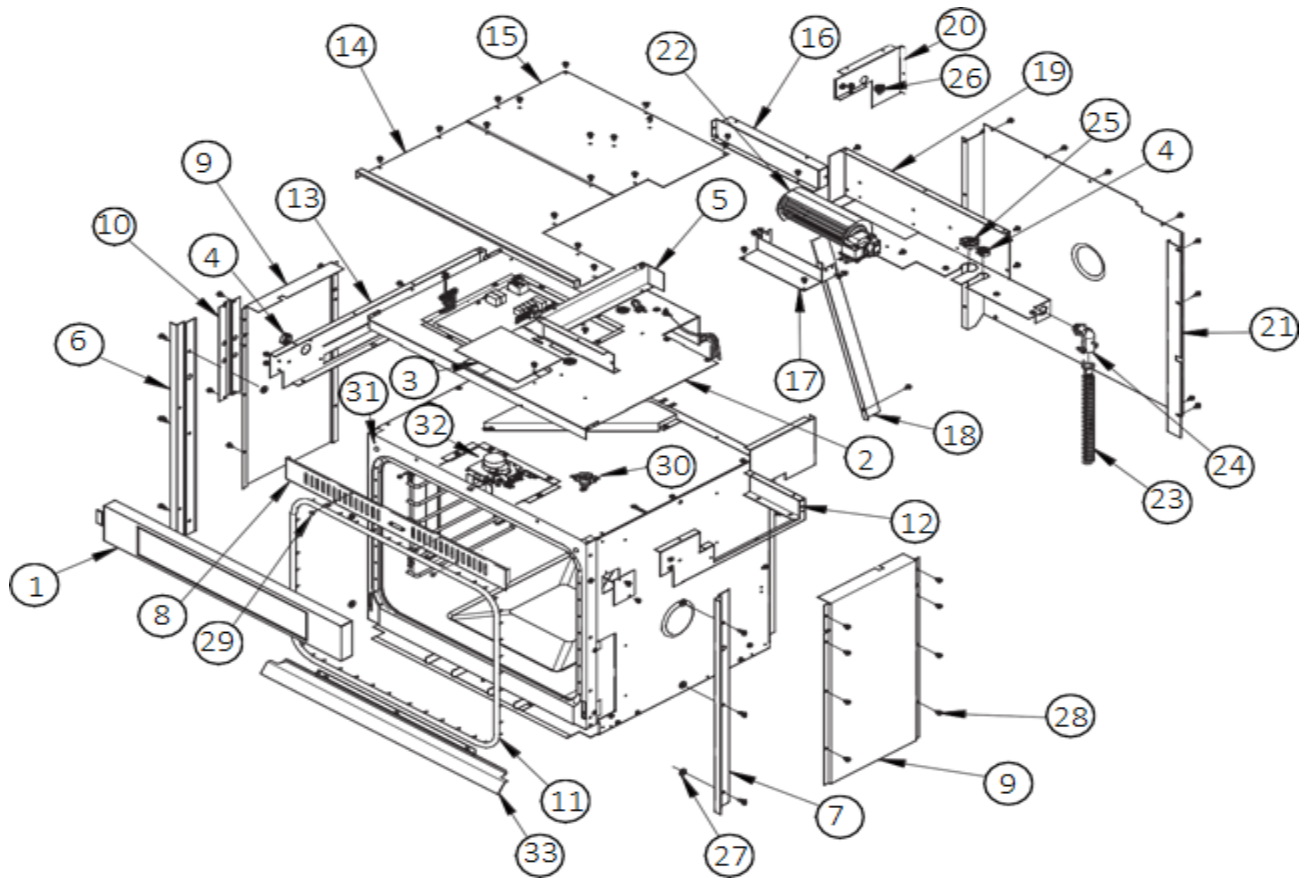

Wall Oven Chassis Assembly

Item	Part #	Description
1	See next page	Asy, Bezel/Capacitive Touch¹
2	See page 5	Sub-chassis²
3	105323	Cover, Latch
4	92191-02	Bushing, Split, 1.0
5	108221	Conduit Corner
6	107476-02B	Trim Post, Left, EB,ES,FS,PB,PS
	107476-02W	Trim Post, Left, EW, PW
7	107476-01	Trim Post, Right, EB,ES,FS,PB,PS
	107476-01W	Trim Post, Right, EW,PW
8	107448BPW	Intake Grill, EB,ES,EW,FS,PB,PS
9	105462	Heatshield, Duct
10	105478	Cover, Meat Probe Wire
11	108076	Door Gasket
12	107641	Top Right Side
13	107642	Top Left Side
14	107444	Service Panel, Top
15	107445	Cover, Top Rear
16	108118	Cooling Fan Front Cover
17	108092	Extension, Cooling
18	107676	Duct, Rear

Item	Part #	Description
19	107425	Top, Rear
20	108119	Side Cover, Cooling
21	107442	Back Cover
22	82986	Fan, Cooling
23	26420	Conduit, 1/2" Flex
24	82195	1/2" 90° Squeeze Connector
25	92191-03	Bushing, Split, 1.37
26	92191-01	Bushing, Split, .75"
27	83555	Fiber Washer
28	83023	Screw, Slot, HWH, #10x3/8
29	83263	Screw, Phil, Round Washer, HD #8
30	92321	High Limit Switch
31	83618	Rubber Bumper
32	100090	Latch, Door
33	108060-01B	Exhaust Grill, EB,PB
	108060-01W	Exhaust Grill, EW,PW
	108060	Exhaust Grill, ES,FS,PS

¹See page "Wall Oven Control Panel Assembly" for individual components.

²See page "Sub-chassis Electrical Components" for individual components.