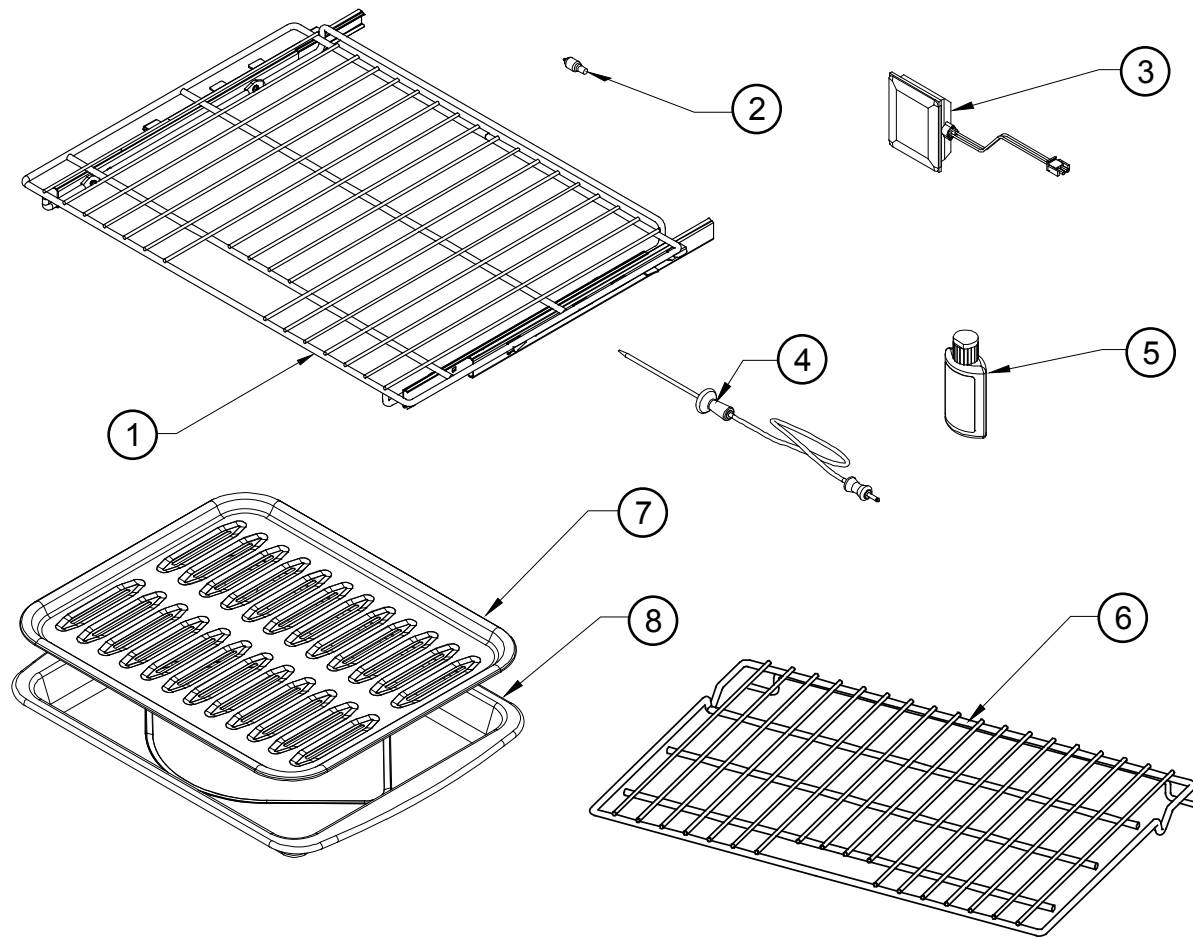

RNO130 Wall Oven Miscellaneous Parts

Item	Part #	Description
1	701464	OVEN RACK, GLIDERACK TYPE
2	100429	BULB, HALOGEN, 12V, 20W
3	92398	ASSEMBLY, HALOGEN LIGHT, 12V, 20W
4	72723	MEAT PROBE
5	100852	STAINLESS STEEL CLEANER
6	106992	OVEN RACK, STANDARD
7	82106	PORCELAIN GRILL
8	82107	PORCELAIN PAN