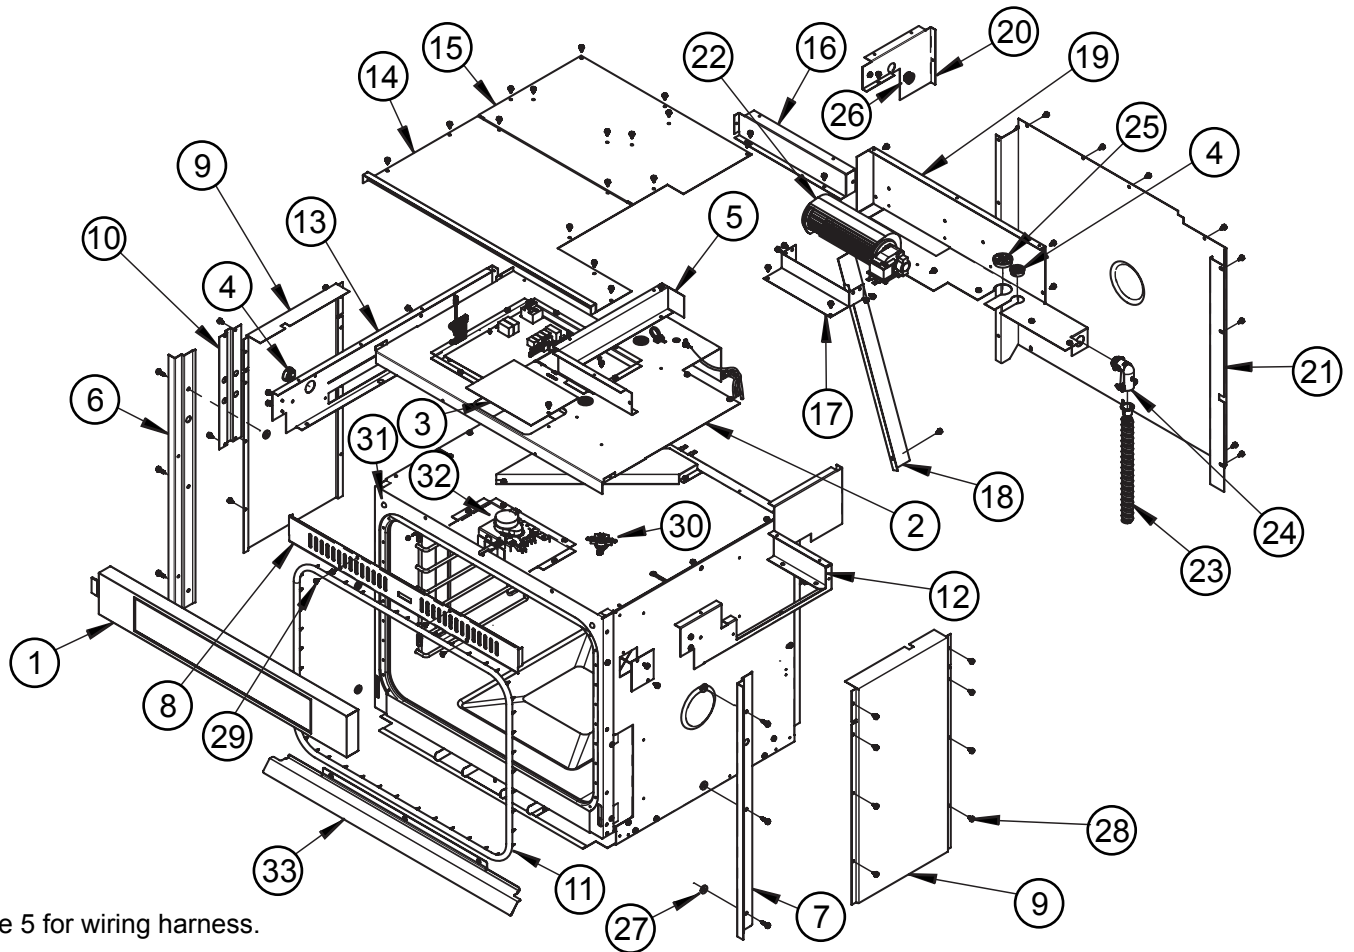

RNO130 Wall Oven Chassis Assembly

See page 5 for wiring harness.

Item	Part #	Description
1¹	-	ASSY, BEZEL/CAPACITIVE TOUCH¹
2²	-	SUB-CHASSIS²
3	105323	COVER, LATCH
4	92191-02	BUSHING, SPLIT, 1.0
5	108221	CONDUIT CORNER
6	107728-02B	TRIM POST, LEFT, BLACK
	107728-02W	TRIM POST, LEFT, WHITE
7	107728-01B	TRIM POST, RIGHT, BLACK
	107728-01W	TRIM POST, RIGHT, WHITE
8	107833B	INTAKE GRILL
9	105462	HEATSHIELD, DUCT
10	105478	COVER, MEAT PROBE WIRE
11	108074	DOOR GASKET
12	107641	TOP RIGHT SIDE
13	107642	TOP LEFT SIDE
14	107830	SERVICE PANEL, TOP
15	107831	COVER, TOP REAR

¹ See page 4 for individual components

² See page 5 for individual components

Item	Part #	Description
16	108118	COOLING FAN FRONT COVER
17	105858	EXTENSION, COOLING
18	107676	DUCT, REAR
19	107829	TOP, REAR
20	108119	SIDE COVER, COOLING
21	107859	BACK COVER
22	82347	FAN, COOLING
23	26420	CONDUIT, 1/2" FLEX
24	82195	1/2" 90° SQUEEZE CONNECTOR
25	92191-03	BUSHING, SPLIT, 1.37
26	92191-01	BUSHING, SPLIT .75"
27	83555	FIBER WASHER
28	83023	SCREW, SLOT, HWH, #10 X 3/8
29	83263	SCREW, PHIL, ROUND WASHER, HD. #8
30	92321	HIGH LIMIT SWITCH
31	83618	RUBBER BUMPER
32	100090	LATCH, DOOR
33	107941-01B	EXHAUST GRILL, RNO[V]130B
	107941	EXHAUST GRILL, RNO130[F]S
	107941-01W	EXHAUST GRILL, RNO130W