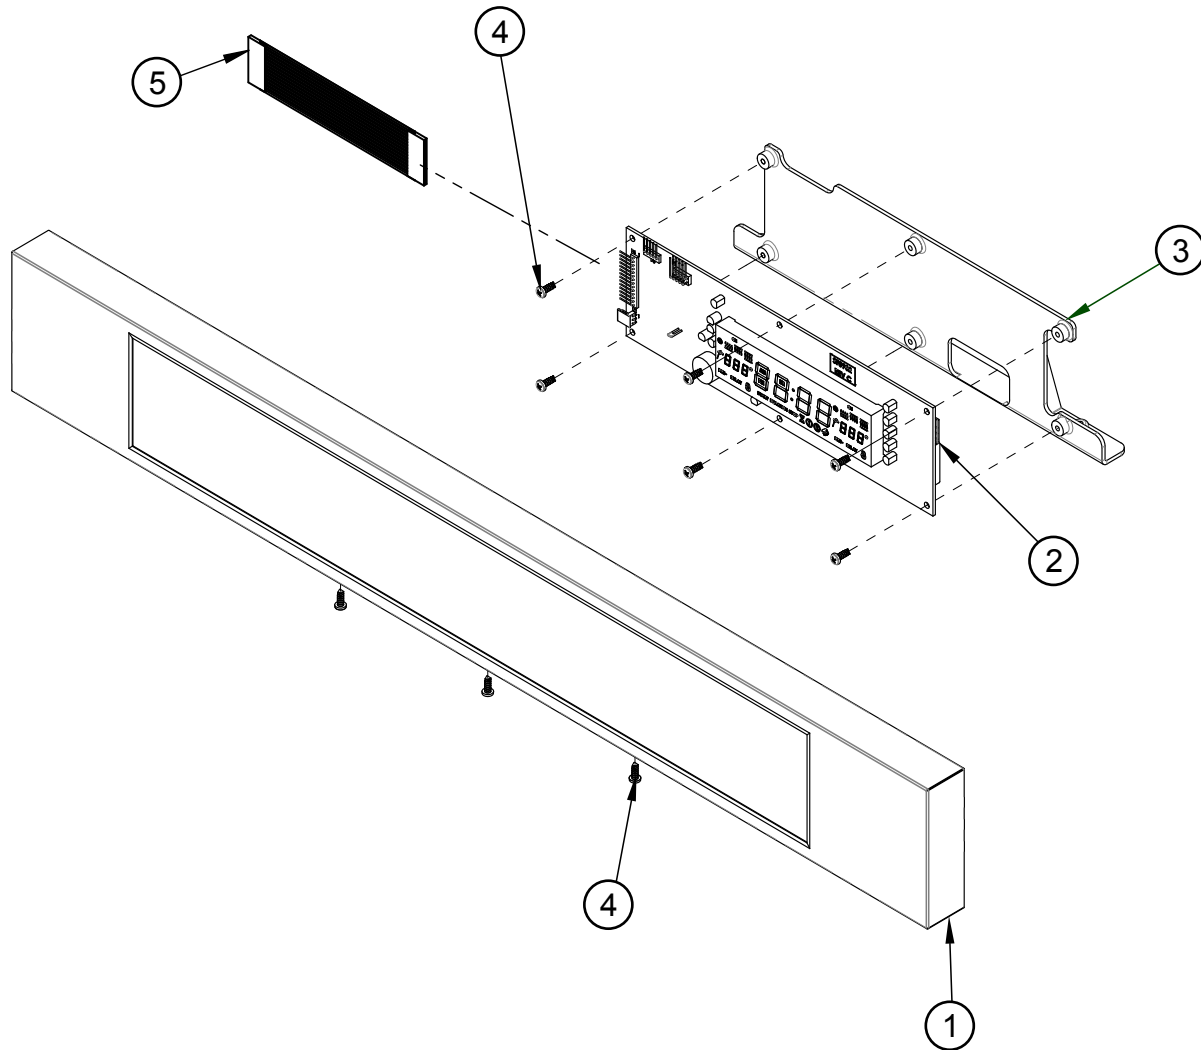

RNO130 Wall Oven Control Panel Assembly

Item		Description
1	702095-03*	ASSEMBLY, BEZEL/CAPACITIVE TOUCH, RNO130B*
	702012-01*	ASSEMBLY, BEZEL/CAPACITIVE TOUCH, RNO130[F]S*
	702179-01*	ASSEMBLY, BEZEL/CAPACITIVE TOUCH, RNO130S - 208 VOLT*
	702095-09*	ASSEMBLY, BEZEL/CAPACITIVE TOUCH, RNO130W*
	702095-07*	ASSEMBLY, BEZEL/CAPACITIVE TOUCH, RNOV130B*
2	105335	CONTROL BOARD, RNO130
	108422	CONTROL BOARD, RNO130 - 208 VOLT
3	105334	CONTROL BOARD BASE
4	105486	SCREW, 6-19 X 3/8"
5	105655	RIBBON CABLE

* Includes items 2, 3, 5 and 6 screws.