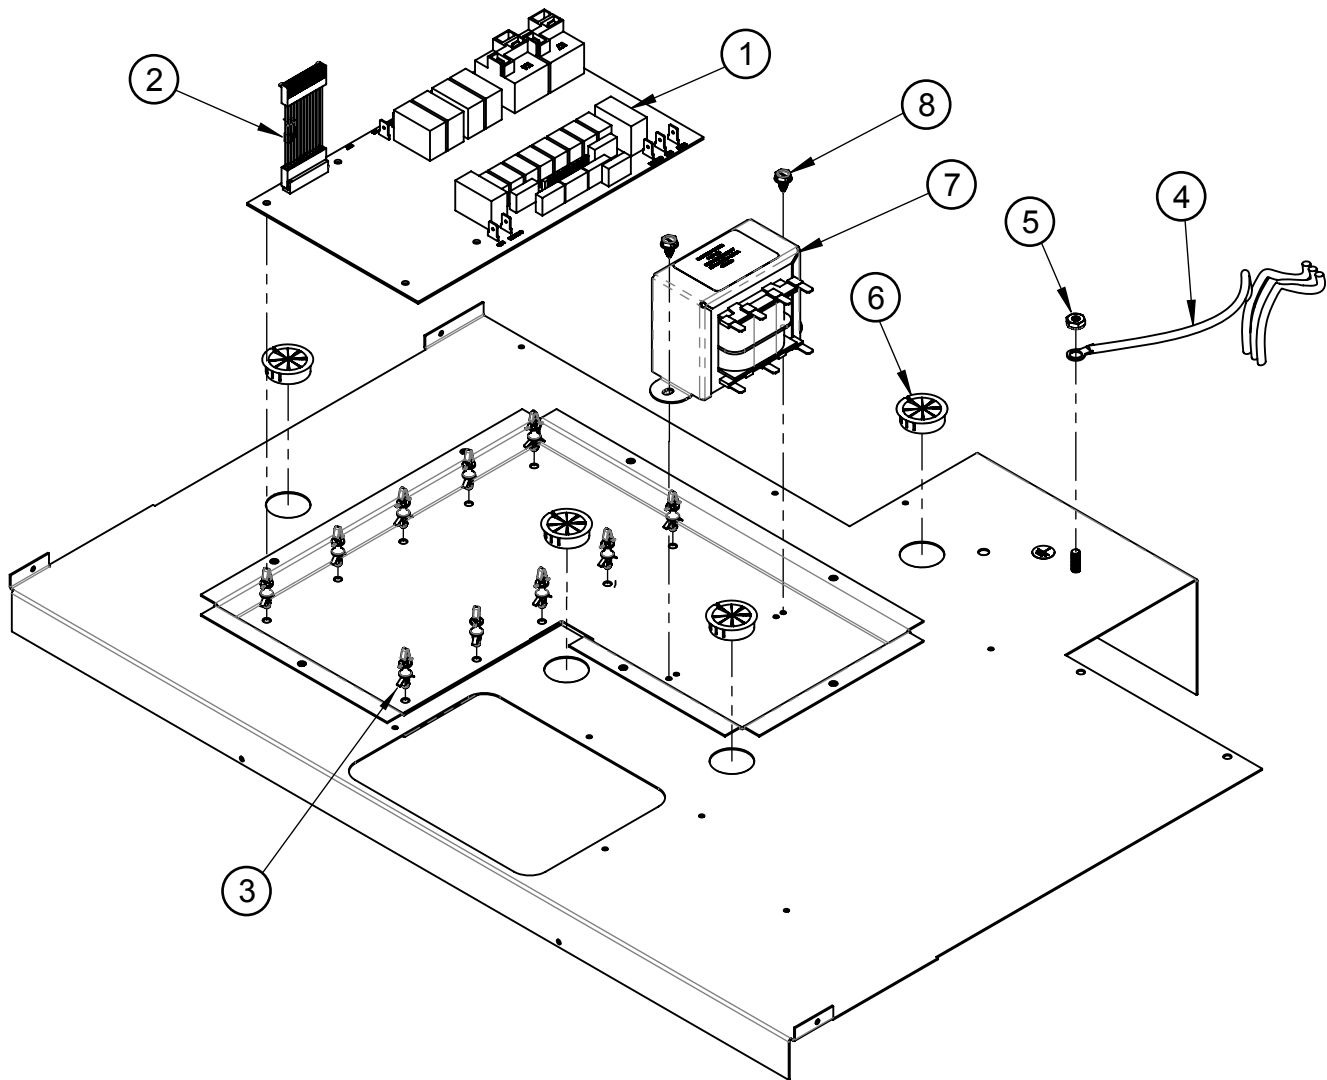

RNO130 Sub-Chassis Electrical Components

Item	Part #	Description
1	102377	RELAY BOARD
2	105448	WIRING HARNESS, POWER BOARD
3	83538	PCB SUPPORT, NYLON
4	105349	WIRING HARNESS, MAIN
5	83009	NUT, KEPS, #10-24
6	92191-02	BUSHING, SPLIT 1.0"
7	62808	TRANSFORMER HALOGEN LIGHT
8	83023	SCREW, SLOT HWH #10 X 3/8 THD
-	105729	WIRING HARNESS EXTENSION RELAY BOARD/TOUCH PAN (not shown)