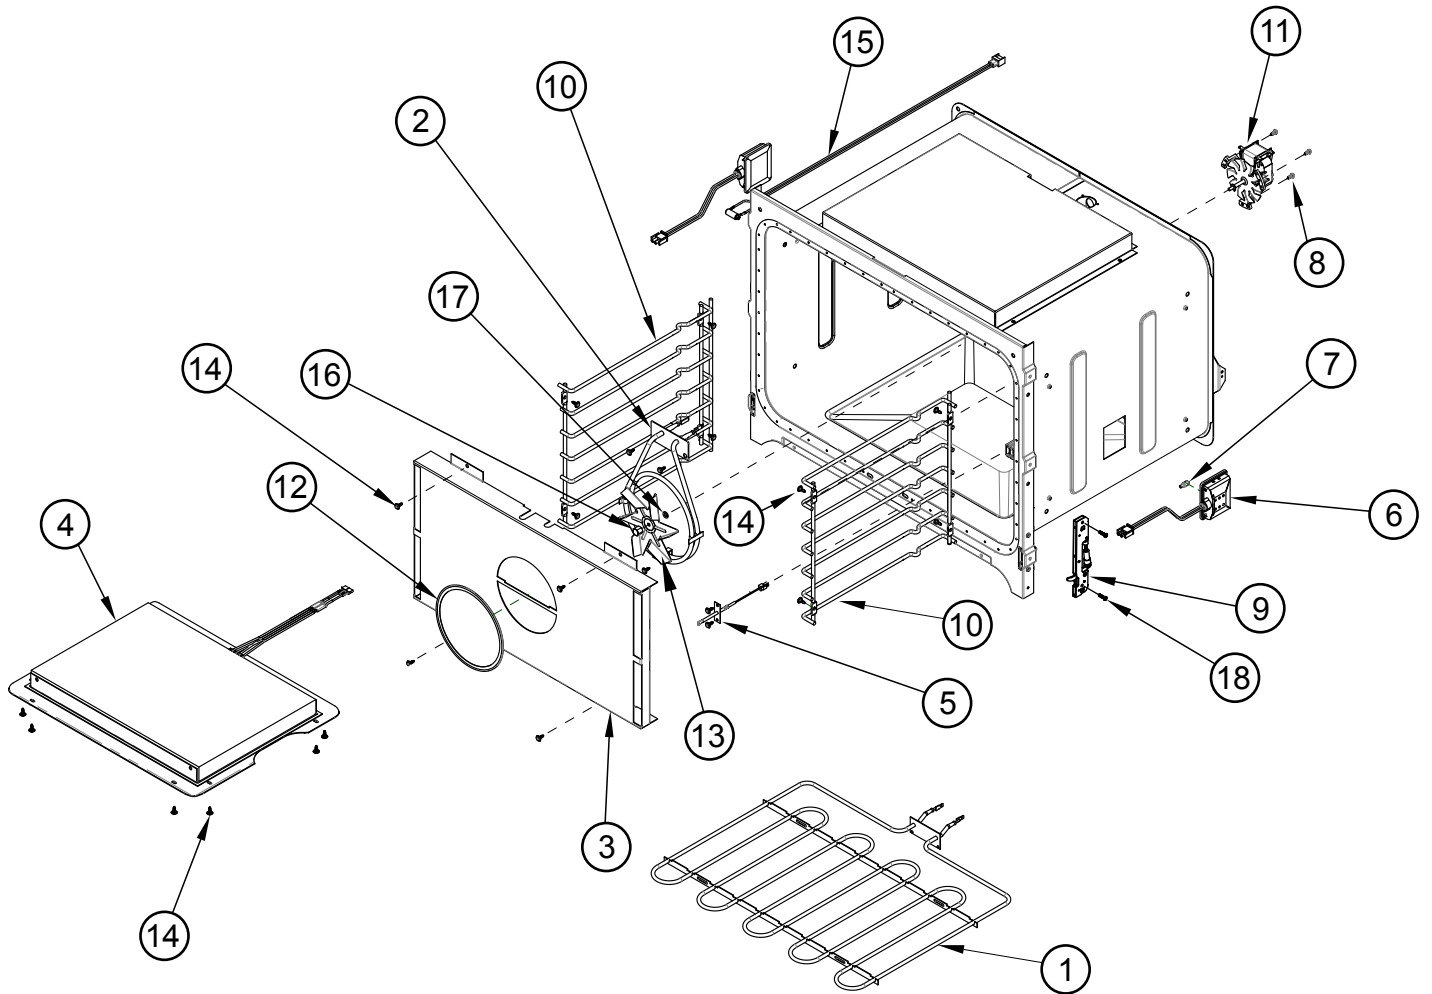

RNO130 Wall Oven Cell Components

Item	Part #	Description
1	106898	BAKE ELEMENT
	108211	BAKE ELEMENT - 208 VOLT
2	82377	CONVECTION ELEMENT
	82378	CONVECTION ELEMENT - 208 VOLT
3	105329BP	CONVECTION BAFFLE
4	701529	BROIL ASSEMBLY
	702174	BROIL ASSEMBLY - 208 VOLT
5	72752	SENSOR, TEMPERATURE
6	92398	ASSEMBLY, HALOGEN LIGHT, 12V, 20W
7	100429	BULB, HALOGEN, 12V, 20W
8	83379	SCREW, #8-1/2 THREAD TYPE A
9	107511	HINGE RECEPTACLE
10	106991	RACK SUPPORT

Item	Part #	Description
11	700633¹	KIT, CONVECTION FAN¹
12	82891	FILTER, CONVECTION
13	101511	CONVECTION FAN BLADE
14	83708	SCREW, TORX WAFER HEAD, #8 X 1/2"
15	72717	MEAT PROBE SOCKET
16	102137	HEX NUT, CONVECTION FAN
17	102136	WASHER, CONVECTION FAN
18	83696	SCREW, #10-32 x .75, PAN HD, PHIL

¹ Kit includes motor, fan blade, fan blade washer and mounting nut.