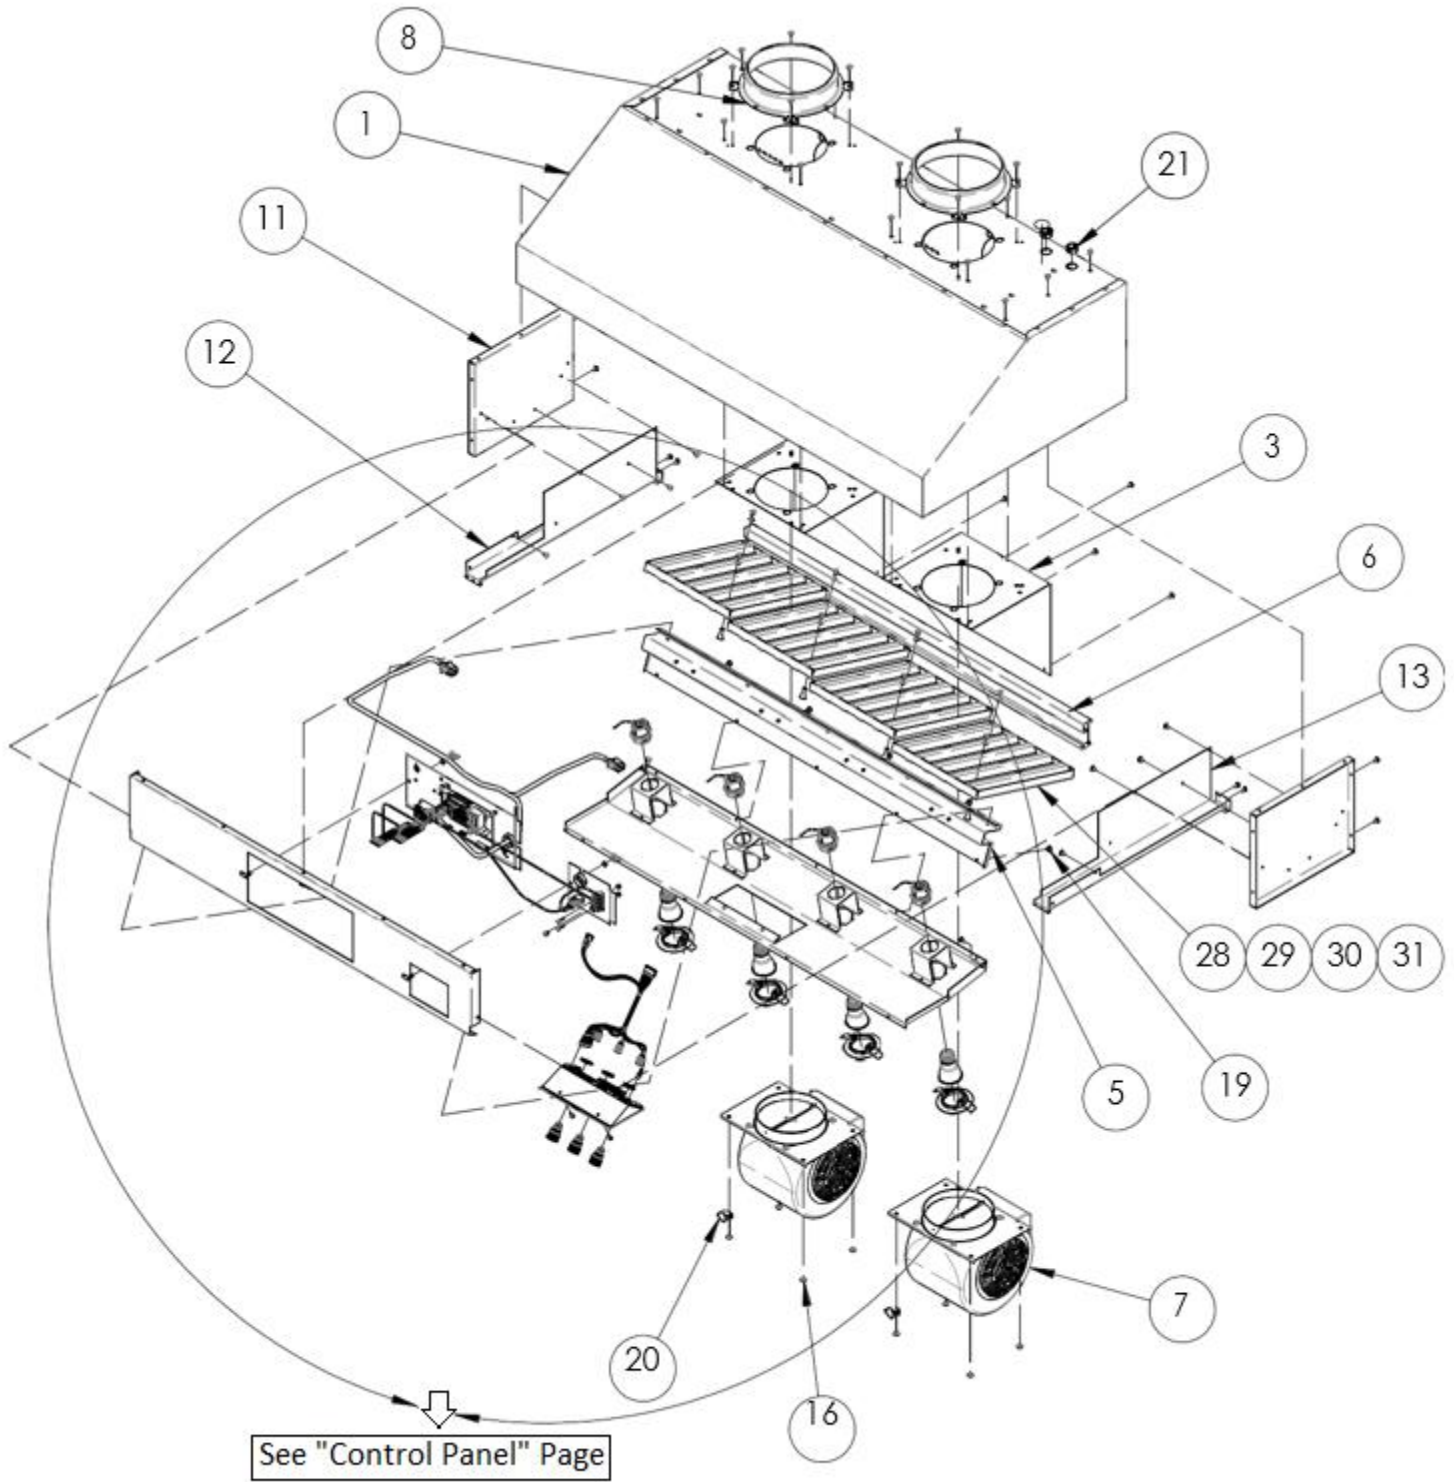

***dacor***

LET THE SHOW BEGIN

RNHP4812

## RNHP4812

REF#	PART NUMBER	DESCRIPTION	NOTES
1	Not Serviceable	ASSY, 48X12IN CANOPY	
2	702422-01	ASSY, 48IN LINER, RNHP	
3	702452	ASSY, CANOPY MTG BRKT	
4	702457	WELDMENT, 48X12IN INTERIOR PNL	
5	702425	ASSY, 48IN REAR LINER	
6	702426	WELDMENT, 48IN GREASE TRAY	
7	702453	ASSY, BLOWER	
8	101613	COLLAR, DAMPER	
9	702493	ASSY, TERMINAL BLOCK PLATE	
10	702494-01	ASSY, CONTROLLER	
11	109144	FRAME, SIDE	
12	109123-01	TRIM, 48IN, LH	
13	109123-02	TRIM, 48IN, RH	
14	109077	HARNESS, 4-LIGHT HOOD WIRE	
15	109077	HARNESS, 4-LIGHT HOOD WIRE	
16	83308	6-32 KEPS NUT	
17	83263	SCREW, PHILL, ROUND WASHER, HD.	
18	83534	SCREW, #8 X .375, ENAMEL PANEL	
19	102373	SCREW, #8-18 X 1/4"	
20	83167	CLAMP, CABLE 3/4"	
21	83056	BUSHING HEYCO SB-875-11	
22	83334	STARWASHER, #8	
23	83035	NUT, WING, #10-24	
24	83530	SCREW, PHIL. PAN HD, 4-40 X .625 LG	
25	83531	NUT, HEX, KEPS 4-40	
26	83001	SCREW, PHIL PAN HD, 8 x 1/4"	
27	109253	LIGHT, LED	
28	702495	WELDMENT, BAFFLE	
29	109109	KNOB, BAFFLE	
30	109328	SCREW 8-32 X 5/16" PHIL PAN HD	
31	83340	#10 LOCK WASHER	
32	109072	HARNESS, MAIN WIRE,2 FAN	
33	702511	ASSY, CTRL PANEL	P/O 702422-01
34	109085	SWITCH, MOMENTARY, PUSH BUTTON	P/O 702422-01
35	109073	HARNESS, CTRL PANEL, WIRE	P/O 702422-01
36	P/O 701730/109085	JAM NUT	P/O 702422-01
37	107578	SCREW BP, PHIL, FLT HD, TYPE 1	P/O 702422-01
38	101624	LAMP HOLDER	P/O 702422-01
39	109355	TRIM, LAMP, HOODS	P/O 702422-01