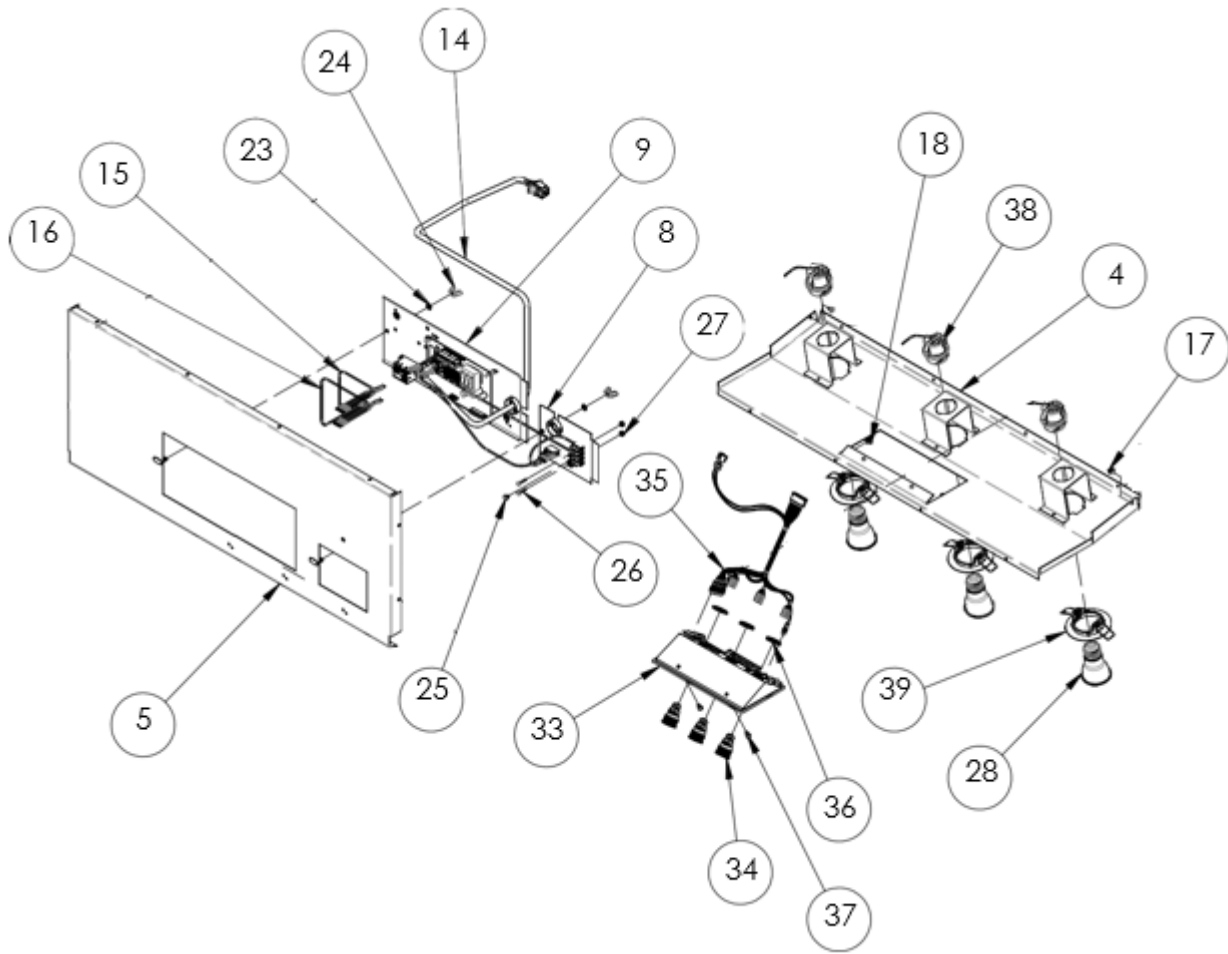

## RNHE3618

## RNHE3618

REF#	PART NUMBER	DESCRIPTION	NOTES
1	Not Serviceable	ASSY, 36X18IN CANOPY	
2	702423	ASSY, CANOPY, MTG BRKT	
3	702718	ASSEMBLY, BLOWER	
4	702435-01	ASSY, 36IN LINER, RNHP	
5	702436	WELDMENT, 36X18IN INTERIOR PNL	
6	702437	ASSY, 36IN REAR LINER	
7	702438	WELDMENT, 36IN GREASE TRAY	
8	702493	ASSY, TERMINAL BLOCK PLATE	
9	702494-01	ASSY, CONTROLLER	
10	101613	COLLAR, DAMPER	
11	109114	FRAME, SIDE	
12	109132-01	TRIM, 36IN, LH	
13	109132-02	TRIM, 36IN, RH	
14	109071	HARNESS, MAIN WIRE, 1-FAN	
15	109076	HARNESS, 3-LIGHT HOOD WIRE	
16	109076	HARNESS, 3-LIGHT HOOD WIRE	
17	83263	SCREW, PHILL, ROUND WASHER, HD.	
18	83534	SCREW, #8 X .375, ENAMEL PANEL	
19	102373	SCREW, #8-18 X 1/4"	
20	83167	CLAMP, CABLE 3/4"	
21	83056	BUSHING HEYCO SB-875-11	
22	83308	6-32 KEPS NUT	
23	83334	STARWASHER, #8	
24	83035	NUT, WING, #10-24	
25	83001	SCREW, PHIL PAN HD, 8 x 1/4"	
26	83530	SCREW, PHIL. PAN HD, 4-40 X .625 LG	
27	83531	NUT, HEX, KEPS 4-40	
28	109253	LIGHT, LED	
29	702495	WELDMENT, BAFFLE	
30	109109	KNOB, BAFFLE	
31	109328	SCREW 8-32 X 5/16" PHIL PAN HD	
32	83340	#10 LOCK WASHER	
33	702511	ASSY, CTRL PANEL	P/O 702435-01
34	109085	SWITCH, MOMENTARY, PUSH BUTTON	P/O 702511
35	109073	HARNESS, CTRL PANEL, WIRE	P/O 702511
36	P/O/109085	JAM NUT	P/O 702511
37	107578	SCREW BP, PHIL, FLT HD, TYPE 1	P/O 702511
38	101624	LAMP HOLDER	P/O 702511
39	109355	TRIM, LAMP, HOODS	P/O 702511