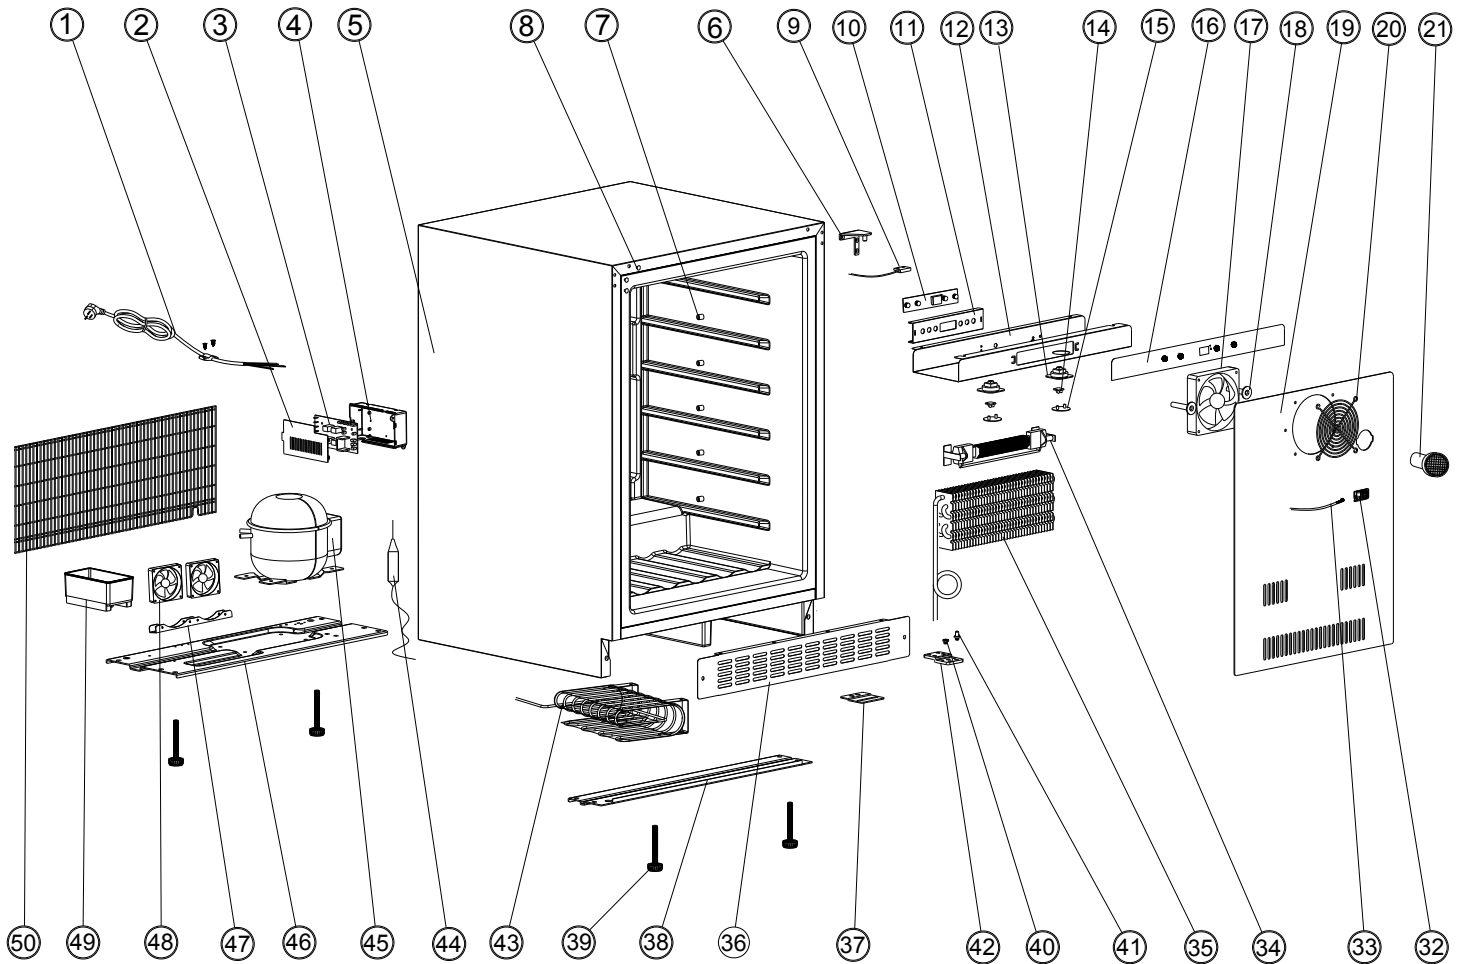

RNF241WCR Chassis Assembly

RNF241WCR Chassis Parts

Item	Description	Part #
1	Power Cord	108181
2	Electrical Box Cover	108174
3	Power PCB	108189
4	Electrical Box Base	108173
5	Cabinet	Reference
6	Hinge, Top	108153
7	Plastic Post, Shelf	108162
8	Plastic Plug	108170
9	Door Switch	108187
10	Control PCB	108190
11	Control PCB Mounting Bracket	108172
12	Control Box	108151
13	Light Base	108165
14	LED Light	108182
15	Light Cover	108164
16	Control Panel Membrane	108197
17	Fan, Internal	108184
18	Plastic Support	108171
19	Air Channel Cover	108176
20	Fan Cover	108142
21	Charcoal Filter	108163
32	Thermistor Bracket	108167
33	Thermistor	108186
34	Heater	108180
35	Evaporator Assembly	108194
36	Front Grill	108150
37	Lock Bracket	108144
38	Reinforcement Plate	108149
39	Leg	108166
40	Door Stop Pin	108157
41	Door Hinge Pin	108158
42	Bottom Hinge Plate	108154
43	Condenser	108196
44	Filter Dryer	108193
45	Compressor	108195
46	Compressor Base	108148
47	Dual Fan Assembly Mounting Base	108147
48	Dual Fan Assembly	108188
49	Water Drip Tray	108168
50	Rear Grill	108161