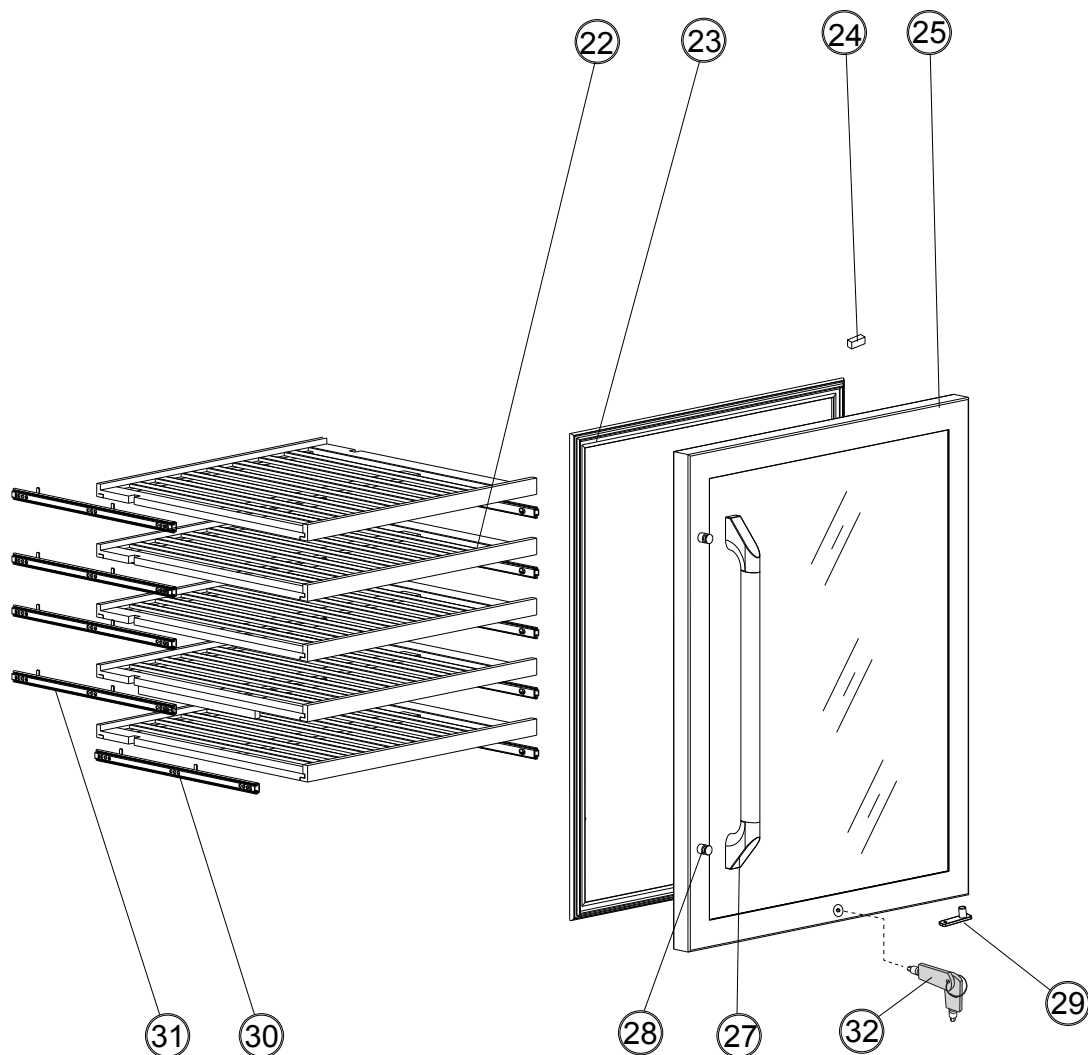

# RNF241WCR Door/Racks

Item	Description	Part #
22	Wine Rack, Wood	108203
23	Door Gasket	108175
24	Door Magnet	108205
25	Door, Model RNF241WCR	108201
27	Handle Assembly	AWCEH24
28	Mounting Stud, Handle	702139
29	Door Stop	108159
30	Shelf Slide, 10 inch	108146
31	Shelf Slide, 14 inch	108145
32	Keys, Door (Set of 2)	108888