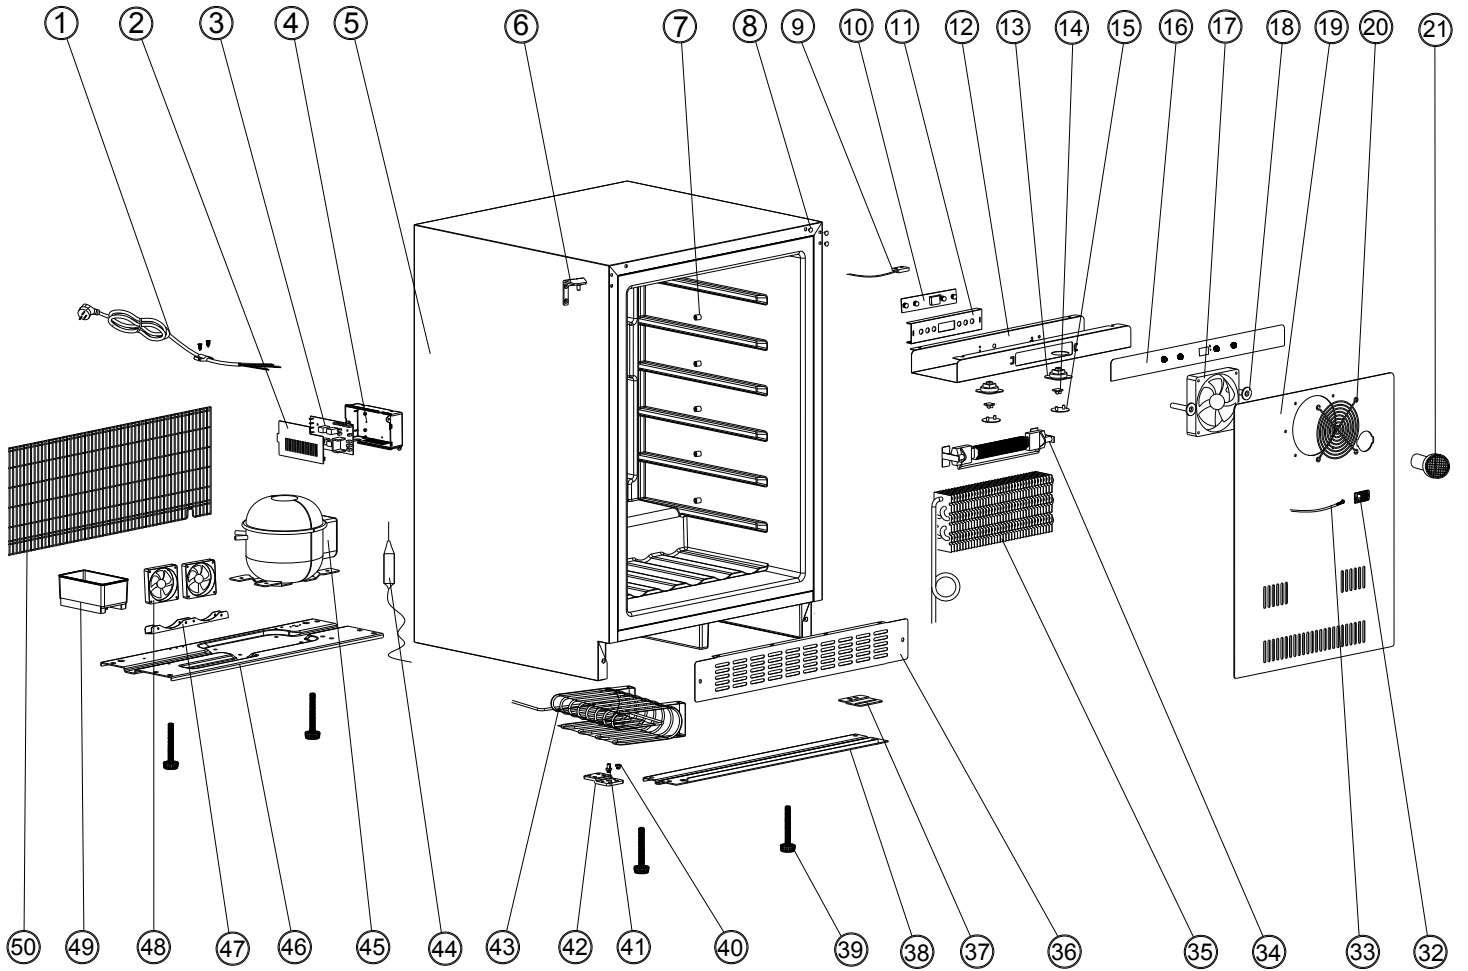

The Life of the Kitchen.®

A photograph of a Dacor wine cellar unit, model RNF241WCL, is shown in a kitchen setting. The unit is a large, stainless steel appliance with a glass door and a control panel on the left. It is surrounded by kitchen items like a bowl, a pot, and a basket of fruit. The text "PARTS CATALOG" is overlaid in large, bold, white letters with a slight shadow effect.

PARTS CATALOG

Wine Cellar Model RNF241WCL

Page #	Description
1	Chassis Assembly
2	Chassis Parts
3	Door/Racks

Revised 10-07-2014

RNF241WCL Chassis Assembly

RNF241WCL Chassis Parts

Item	Description	Part #
1	Power Cord	108181
2	Electrical Box Cover	108174
3	Power PCB	108189
4	Electrical Box Base	108173
5	Cabinet	Reference
6	Hinge, Top	108152
7	Plastic Post, Shelf	108162
8	Plastic Plug	108170
9	Door Switch	108187
10	Control PCB	108190
11	Control PCB Mounting Bracket	108172
12	Control Box	108151
13	Light Base	108165
14	LED Light	108182
15	Light Cover	108164
16	Control Panel Membrane	108197
17	Fan, Internal	108184
18	Plastic Support	108171
19	Air Channel Cover	108176
20	Fan Cover	108142
21	Charcoal Filter	108163
32	Thermistor Bracket	108167
33	Thermistor	108186
34	Heater	108180
35	Evaporator Assembly	108194
36	Front Grill	108150
37	Lock Bracket	108144
38	Reinforcement Plate	108149
39	Leg	108166
40	Door Stop Pin	108157
41	Door Hinge Pin	108158
42	Bottom Hinge Plate	108154
43	Condenser	108196
44	Filter Dryer	108193
45	Compressor	108195
46	Compressor Base	108148
47	Dual Fan Assembly Mounting Base	108147
48	Dual Fan Assembly	108188
49	Water Drip Tray	108168
50	Rear Grill	108161

RNF241WCL Door/Racks

Item	Description	Part #
22	Wine Rack, Wood	108203
23	Door Gasket	108175
24	Door Magnet	108205
25	Door, Model RNF241WCL	108202
27	Handle Assembly	AWCEH24
28	Mounting Stud, Handle	702139
29	Door Stop	108160
30	Shelf Slide, 10 inch	108146
31	Shelf Slide, 14 inch	108145
32	Keys, Door (Set of 2)	108888