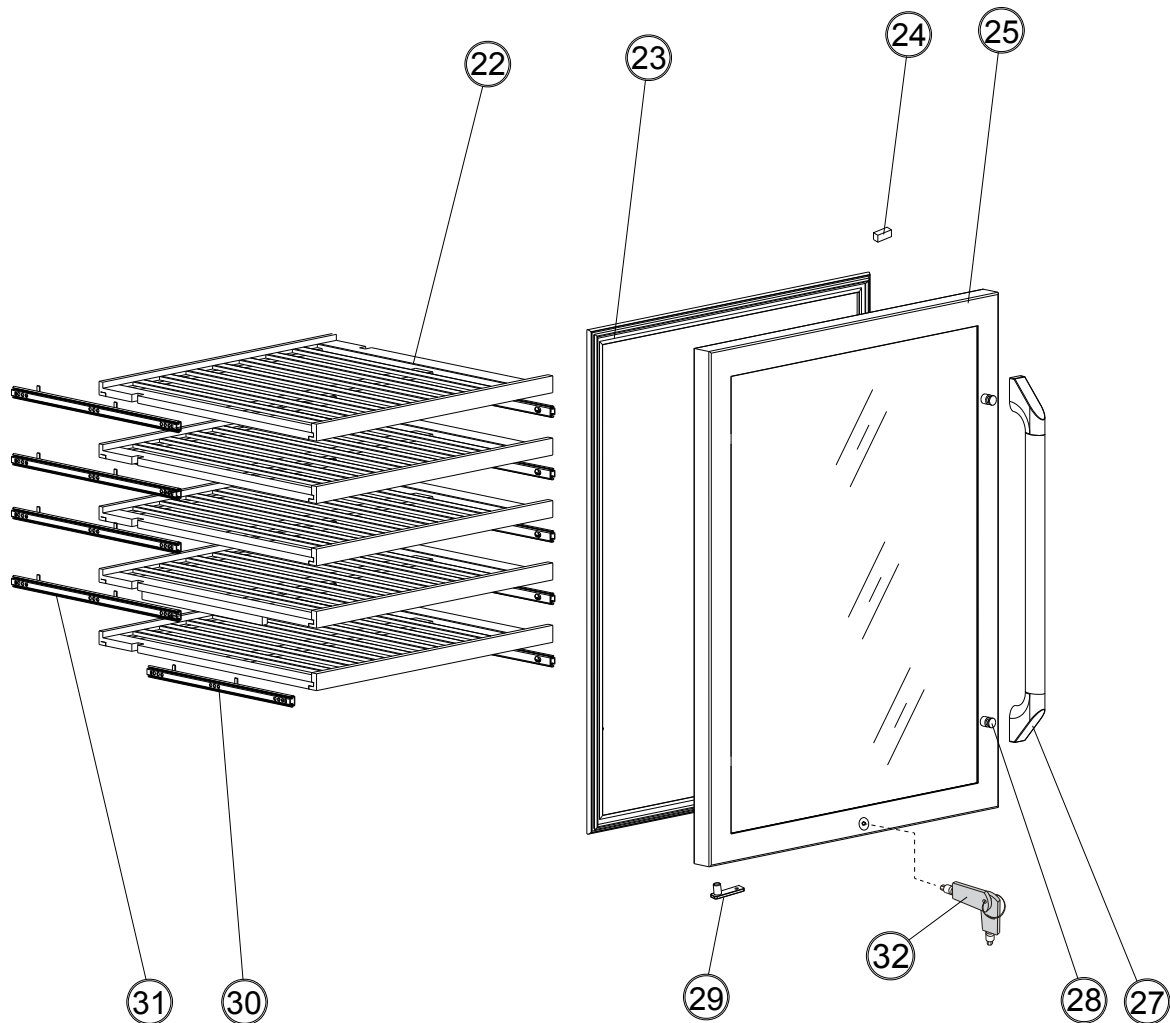

The Life of the Kitchen.®

A photograph of a Dacor wine cellar unit, model RNF241WCL, is shown in a kitchen setting. The unit is a large, stainless steel appliance with a glass door and a control panel on the left. It is surrounded by kitchen items like a bowl, a pot, and a basket of fruit. The text "PARTS CATALOG" is overlaid in large, bold, white letters with a slight shadow effect.

PARTS CATALOG

Wine Cellar Model RNF241WCL

Page #	Description
1	Chassis Assembly
2	Chassis Parts
3	Door/Racks

Revised 10-07-2014

RNF241WCL Chassis Assembly

RNF241WCL Chassis Parts

Item	Description	Part #
1	Power Cord	108181
2	Electrical Box Cover	108174
3	Power PCB	108189
4	Electrical Box Base	108173
5	Cabinet	Reference
6	Hinge, Top	108152
7	Plastic Post, Shelf	108162
8	Plastic Plug	108170
9	Door Switch	108187
10	Control PCB	108190
11	Control PCB Mounting Bracket	108172
12	Control Box	108151
13	Light Base	108165
14	LED Light	108182
15	Light Cover	108164
16	Control Panel Membrane	108197
17	Fan, Internal	108184
18	Plastic Support	108171
19	Air Channel Cover	108176
20	Fan Cover	108142
21	Charcoal Filter	108163
32	Thermistor Bracket	108167
33	Thermistor	108186
34	Heater	108180
35	Evaporator Assembly	108194
36	Front Grill	108150
37	Lock Bracket	108144
38	Reinforcement Plate	108149
39	Leg	108166
40	Door Stop Pin	108157
41	Door Hinge Pin	108158
42	Bottom Hinge Plate	108154
43	Condenser	108196
44	Filter Dryer	108193
45	Compressor	108195
46	Compressor Base	108148
47	Dual Fan Assembly Mounting Base	108147
48	Dual Fan Assembly	108188
49	Water Drip Tray	108168
50	Rear Grill	108161

RNF241WCL Door/Racks

Item	Description	Part #
22	Wine Rack, Wood	108203
23	Door Gasket	108175
24	Door Magnet	108205
25	Door, Model RNF241WCL	108202
27	Handle Assembly	AWCEH24
28	Mounting Stud, Handle	702139
29	Door Stop	108160
30	Shelf Slide, 10 inch	108146
31	Shelf Slide, 14 inch	108145
32	Keys, Door (Set of 2)	108888