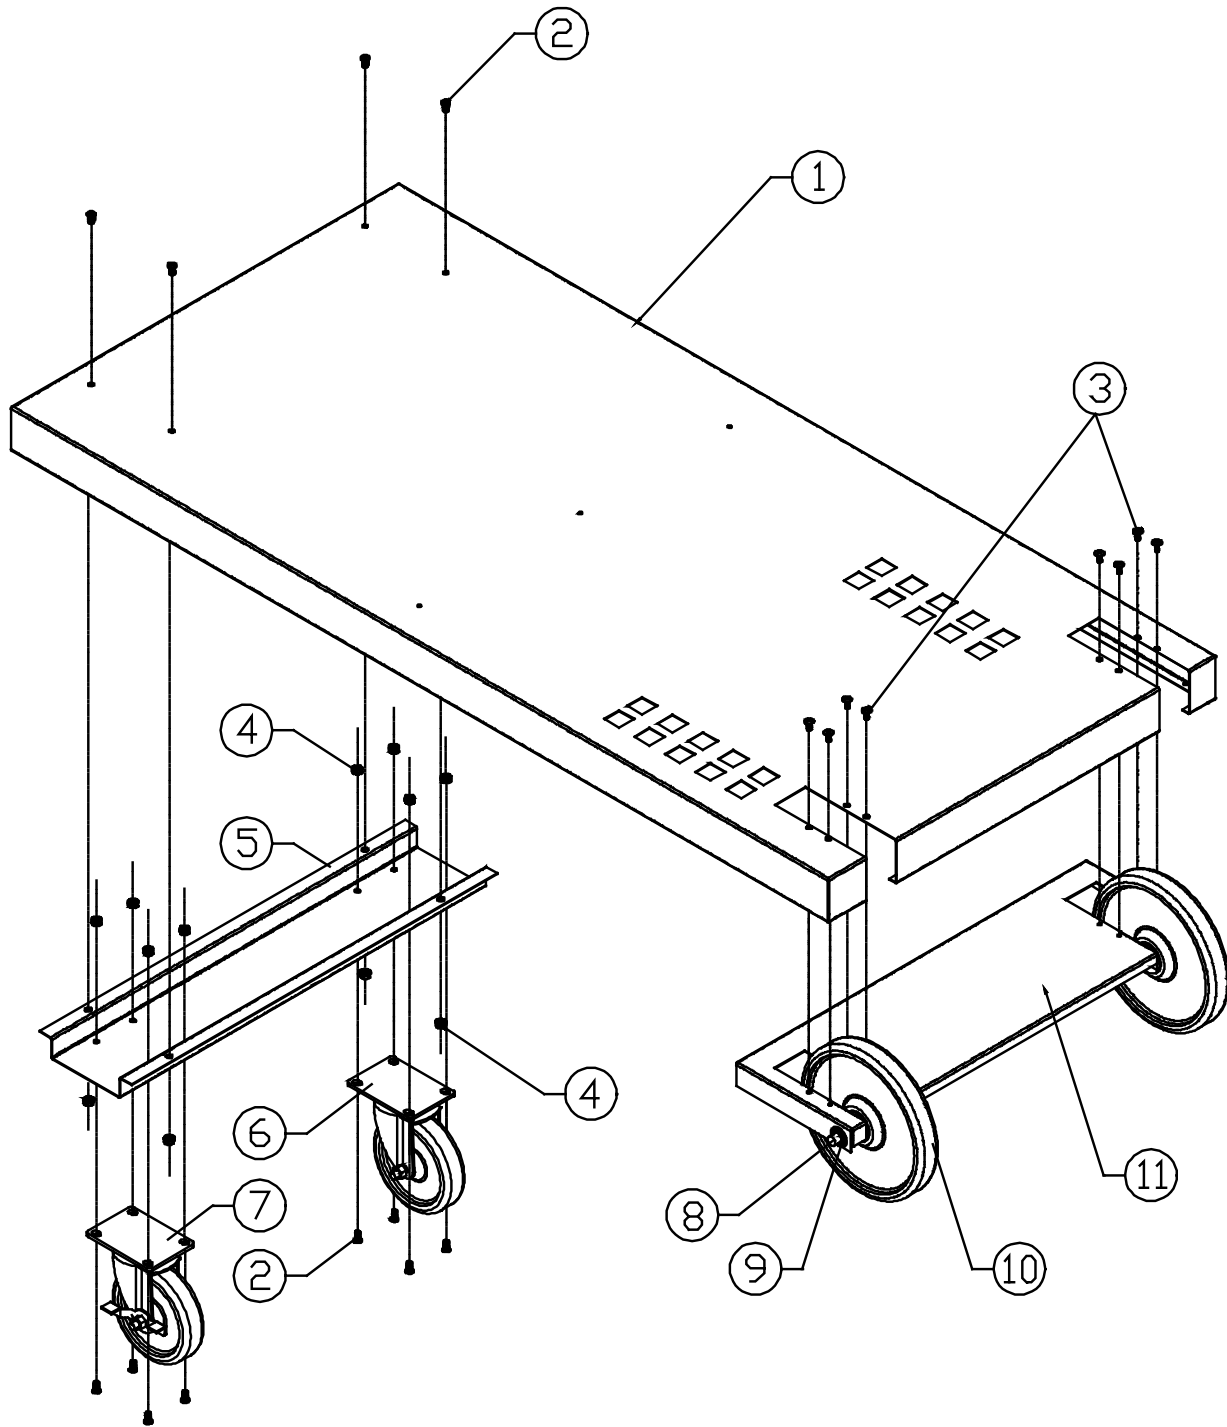

OGC52 Grill Cart Top Drawer

Item	Part #	Description
1	13544	Handle Assy
2	27875	Cart Drawer Front
3	83480	Flat Head Screw
4	83684	Truss Screw, 10-24 x 1/2"
5	46119	Drawer Liner
6	72165	Hi Temp Rubber Bumper
7	72207	Slide Rail Set
8	83689	Screw
9	83681	Acorn Nut
10	46082	Drawer Box

OGC52 Grill Cart Tank Drawer

Item	Part #	Description
1	13570	Handle Assy
2	27876	Drawer Front
3	83480	Flat Head Screw
4	83684	Machine Screw, 10-24 X 1/2
5	72165	Hi Temp Rubber Bumper
6	36295	Tank Drawer Front Liner

Item	Part #	Description
7	46083	Cart Tool Holder
8	72207	Slide Rail Set
9	83689	Screw, 10-24 X 1/4
10	83681	Acorn Nut
11	46111	Cart Dam
12	46081	Drawer Liner

OGC52 Grill Cart Electrical Box

Item	Part #	Description
1	46088	Electrical Box
2	83684	Screw, 10-24 x 1/2", Truss
3	72905	Electrical Outlet, 2 Female
4	83628	Keps Nut, #8-32 SS
5	46085	Electrical Box Cover
6	72904	Electrical Outlet, 1 Male

Item	Part #	Description
7	83689	Screw, 8-32 x 1/2 Truss Phillips
8	72921	LEV 4998-6Y 1G WP Duplex
9	72903	Electrical Outlet, 2 Female
10	72922	LEV 80401-GY 1G Gray
11	72960	Wiring Harness (not shown)

OGC52 Grill Cart Bottom Panel