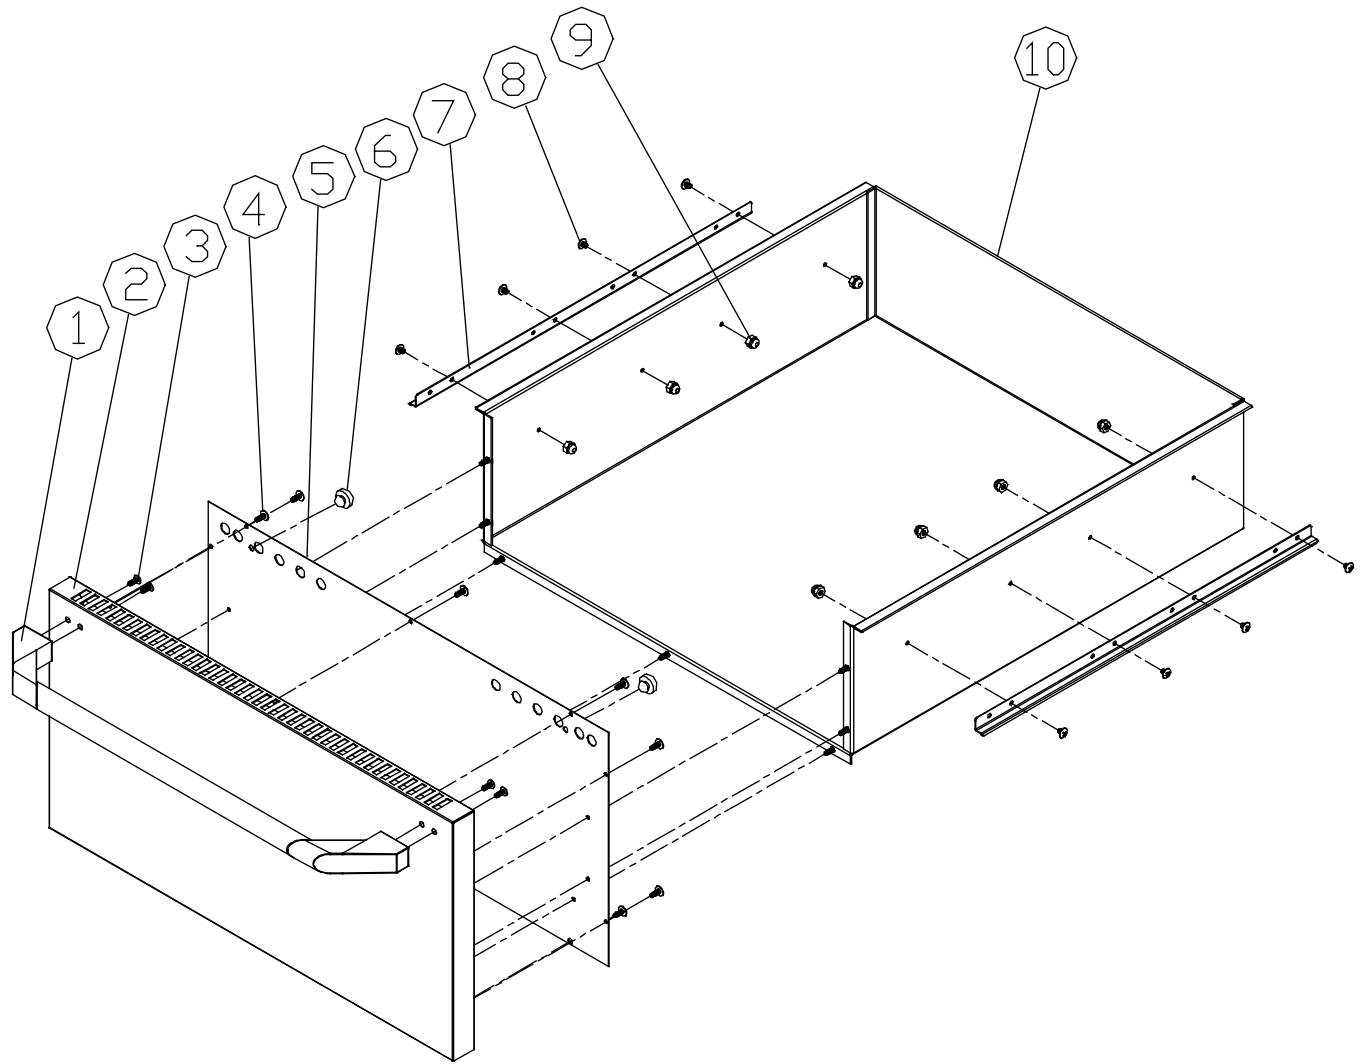

dacor®

The Life of the Kitchen.®

PARTS CATALOG

OGC52 Grill Cart

Page	Description
2	Right Panel
3	Top Drawer
4	Tank Drawer
5	Electrical Box
6	Bottom Panel
7	Bottom Drawer
8	Left Panel
9	Drawer Divider

Revised 06-14-2013

OGC52 Grill Cart Right Panel

Item	Part #	Description
1	36370	Side Panel, RH
2	27871	Side Shelf
3	83684	Truss Screw, 10-24 X 1/2
4	83676	Shoulder Bolt, 3/8 X 3/8
5	27883	Assy Side Shelf Bracket RH
6	72207	Slide Rail Set
7	46086	Drawer Channel, Slide Mount
8	83192	Keps nut, #8-32

OGC52 Grill Cart Top Drawer

Item	Part #	Description
1	13544	Handle Assy
2	27875	Cart Drawer Front
3	83480	Flat Head Screw
4	83684	Truss Screw, 10-24 x 1/2"
5	46119	Drawer Liner
6	72165	Hi Temp Rubber Bumper
7	72207	Slide Rail Set
8	83689	Screw
9	83681	Acorn Nut
10	46082	Drawer Box