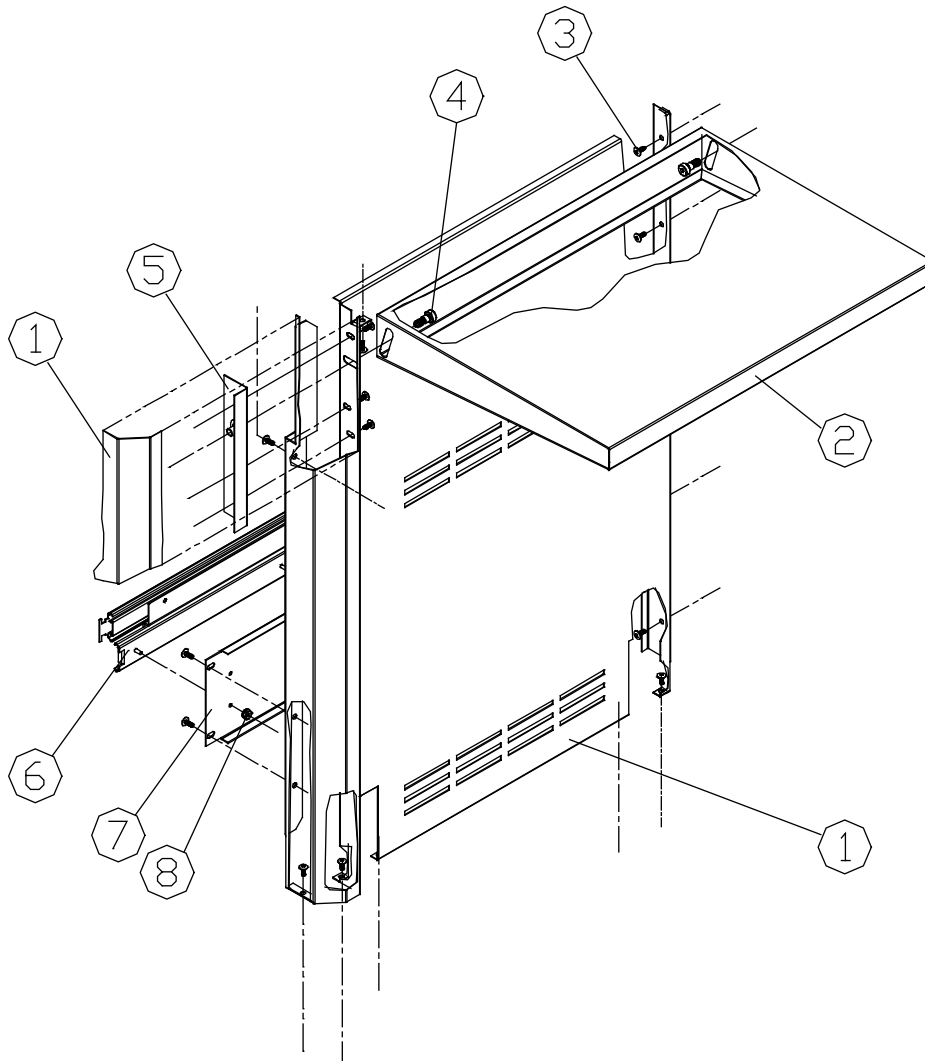

dacor®

The Life of the Kitchen.®

PARTS CATALOG

OGC52 Grill Cart

Page	Description
2	Right Panel
3	Top Drawer
4	Tank Drawer
5	Electrical Box
6	Bottom Panel
7	Bottom Drawer
8	Left Panel
9	Drawer Divider

Revised 06-14-2013

OGC52 Grill Cart Right Panel

Item	Part #	Description
1	36370	Side Panel, RH
2	27871	Side Shelf
3	83684	Truss Screw, 10-24 X 1/2
4	83676	Shoulder Bolt, 3/8 X 3/8
5	27883	Assy Side Shelf Bracket RH
6	72207	Slide Rail Set
7	46086	Drawer Channel, Slide Mount
8	83192	Keps nut, #8-32

OGC52 Grill Cart Top Drawer

Item	Part #	Description
1	13544	Handle Assy
2	27875	Cart Drawer Front
3	83480	Flat Head Screw
4	83684	Truss Screw, 10-24 x 1/2"
5	46119	Drawer Liner
6	72165	Hi Temp Rubber Bumper
7	72207	Slide Rail Set
8	83689	Screw
9	83681	Acorn Nut
10	46082	Drawer Box

OGC52 Grill Cart Tank Drawer

Item	Part #	Description
1	13570	Handle Assy
2	27876	Drawer Front
3	83480	Flat Head Screw
4	83684	Machine Screw, 10-24 X 1/2
5	72165	Hi Temp Rubber Bumper
6	36295	Tank Drawer Front Liner