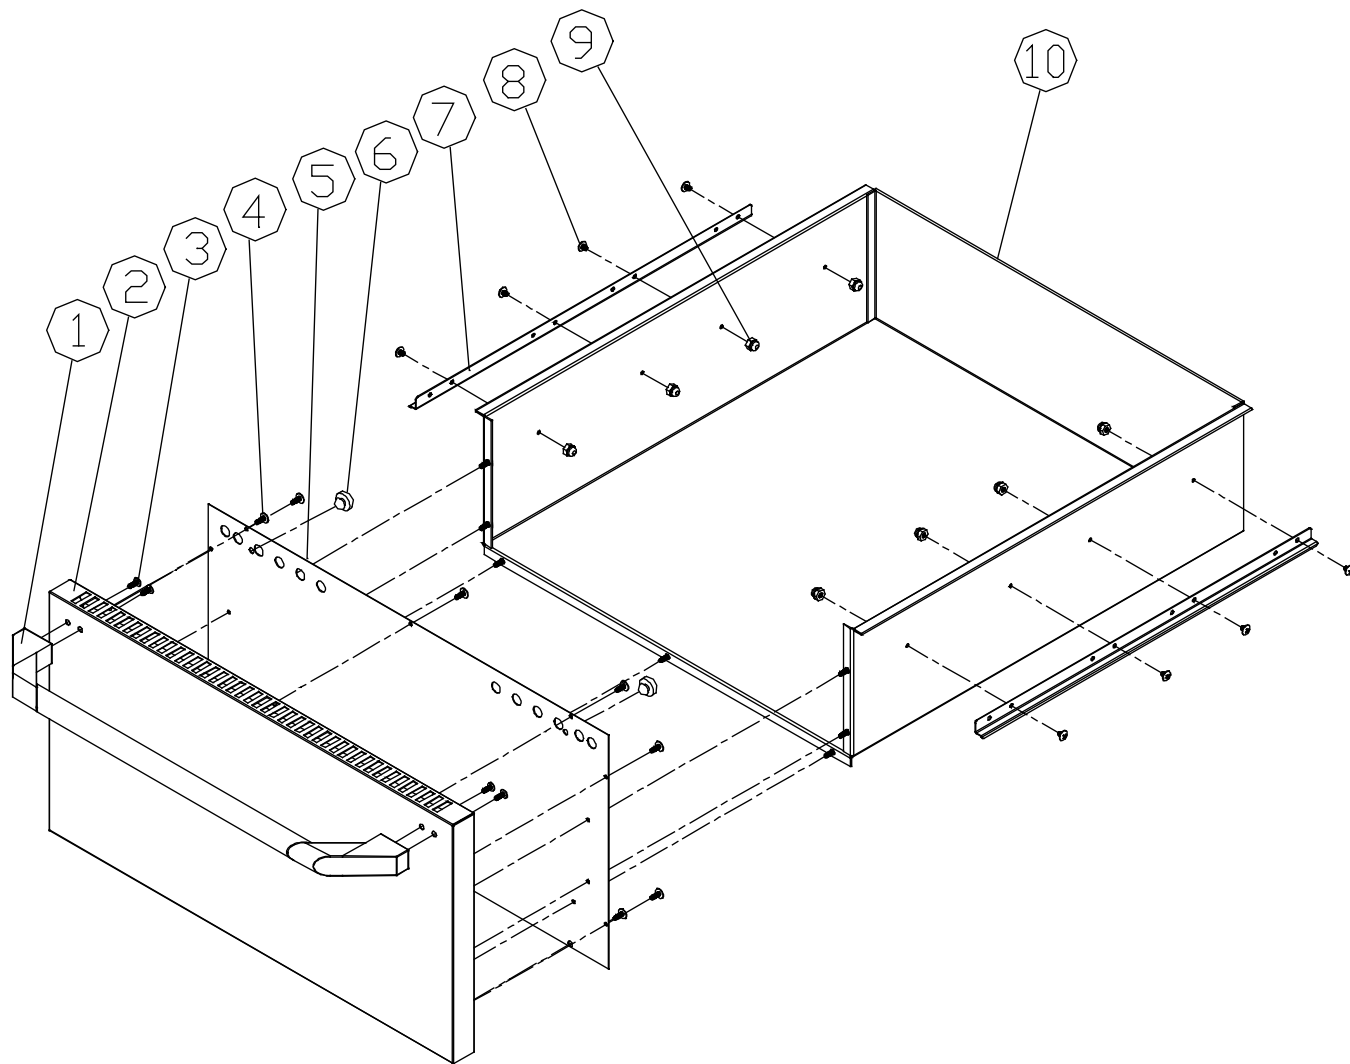

OGC52 Grill Cart Bottom Drawer

Item	Part #	Description
1	13544	Handle Assy
2	27903	Cart Drawer Front
3	83480	Flat Head Screw
4	83684	Truss Screw, 10-24 x 1/2"
5	36434	Drawer Liner
6	72165	Hi Temp Rubber Bumper
7	72207	Slide Rail Set
8	83689	Screw
9	83681	Acorn Nut
10	46082	Drawer Box