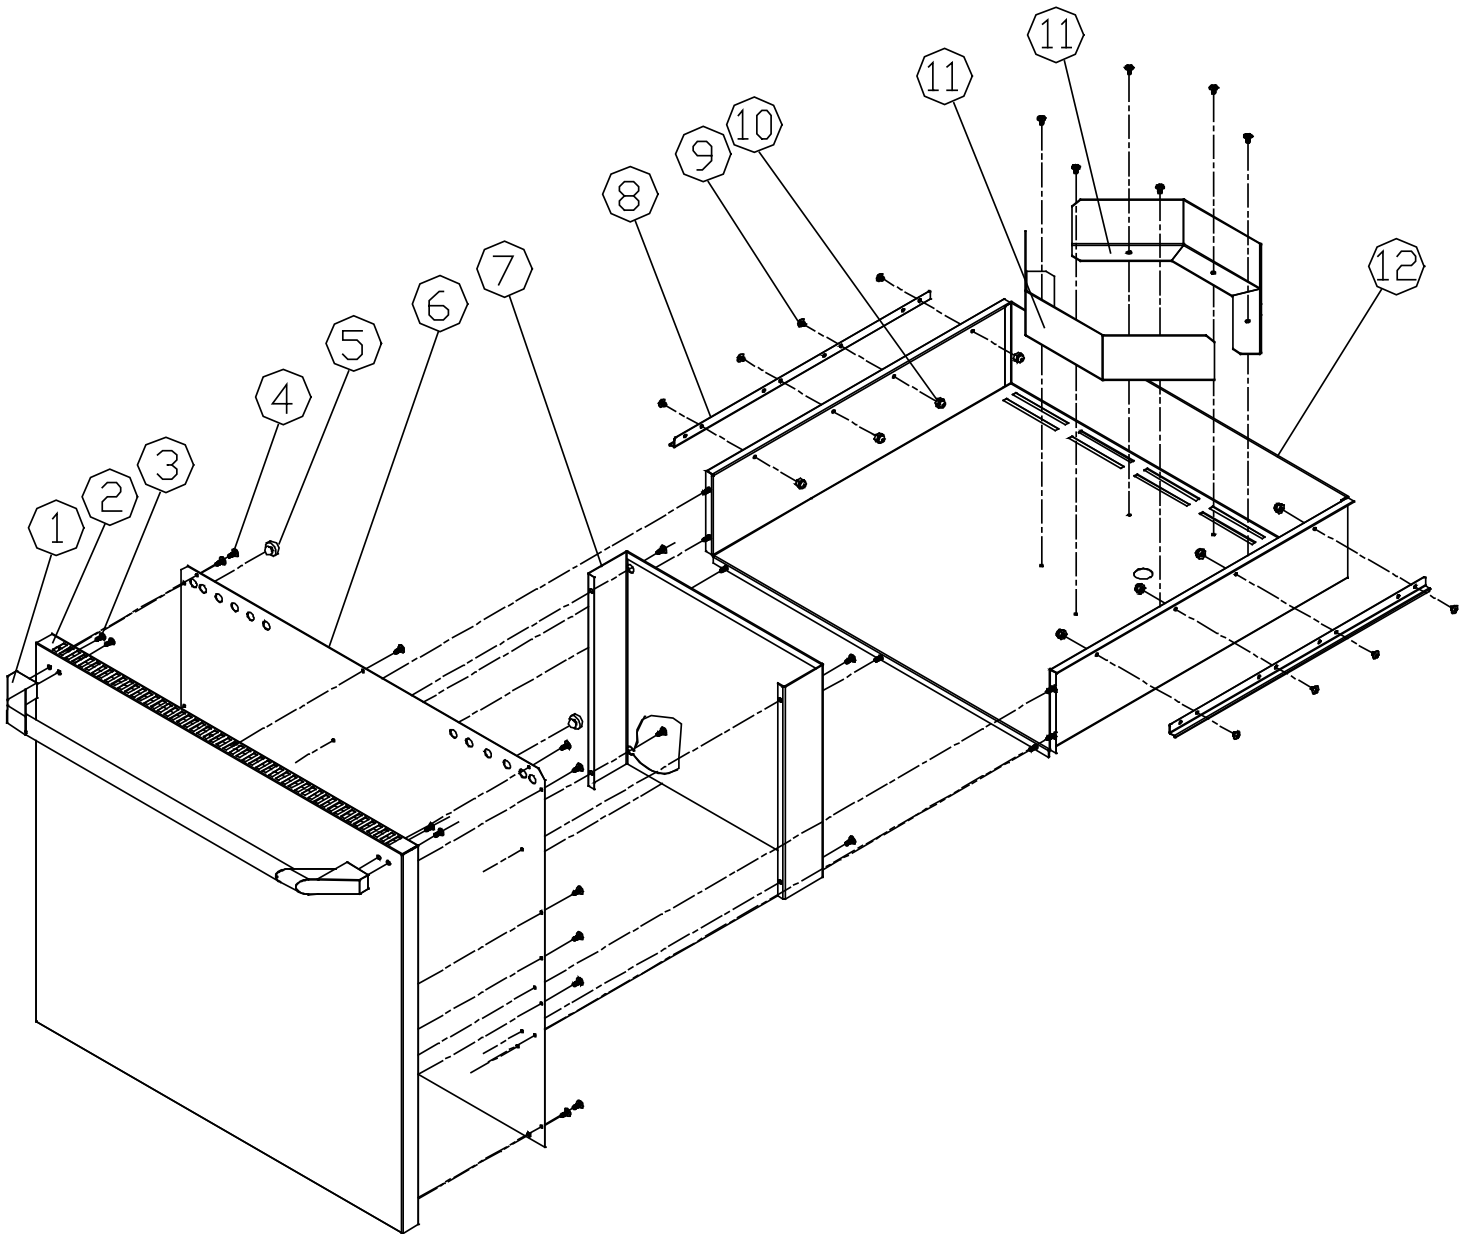

dacor®

The Life of the Kitchen.®

PARTS CATALOG

OGC52 Grill Cart

Page	Description
2	Right Panel
3	Top Drawer
4	Tank Drawer
5	Electrical Box
6	Bottom Panel
7	Bottom Drawer
8	Left Panel
9	Drawer Divider

Revised 06-14-2013

OGC52 Grill Cart Right Panel

Item	Part #	Description
1	36370	Side Panel, RH
2	27871	Side Shelf
3	83684	Truss Screw, 10-24 X 1/2
4	83676	Shoulder Bolt, 3/8 X 3/8
5	27883	Assy Side Shelf Bracket RH
6	72207	Slide Rail Set
7	46086	Drawer Channel, Slide Mount
8	83192	Keps nut, #8-32

OGC52 Grill Cart Top Drawer

Item	Part #	Description
1	13544	Handle Assy
2	27875	Cart Drawer Front
3	83480	Flat Head Screw
4	83684	Truss Screw, 10-24 x 1/2"
5	46119	Drawer Liner
6	72165	Hi Temp Rubber Bumper
7	72207	Slide Rail Set
8	83689	Screw
9	83681	Acorn Nut
10	46082	Drawer Box

OGC52 Grill Cart Tank Drawer

Item	Part #	Description
1	13570	Handle Assy
2	27876	Drawer Front
3	83480	Flat Head Screw
4	83684	Machine Screw, 10-24 X 1/2
5	72165	Hi Temp Rubber Bumper
6	36295	Tank Drawer Front Liner