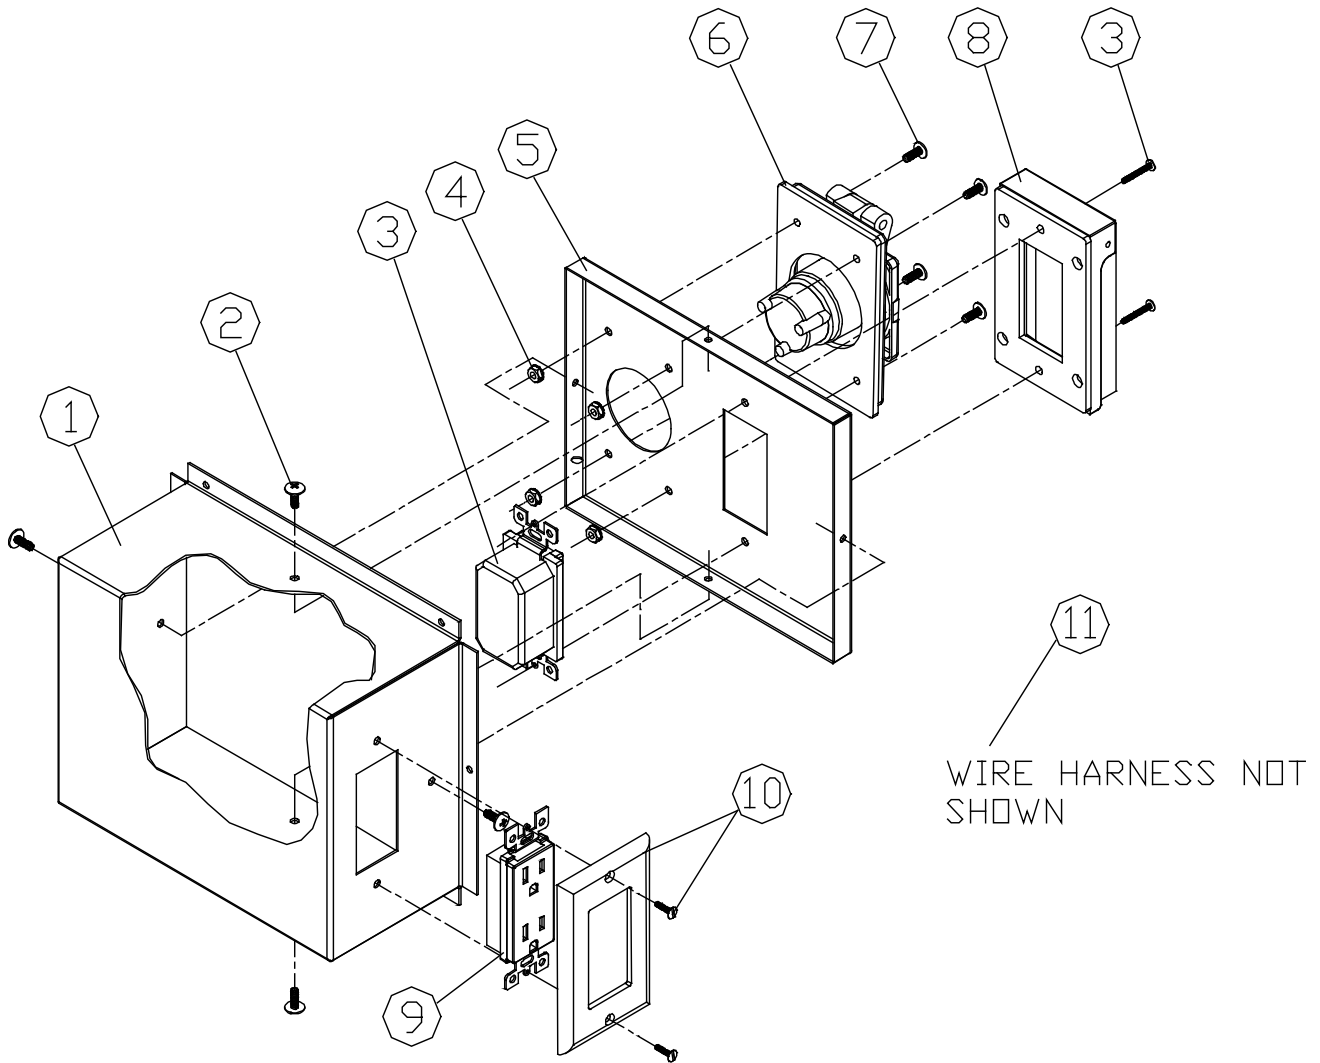

OGC52 Grill Cart Electrical Box

Item	Part #	Description
1	46088	Electrical Box
2	83684	Screw, 10-24 x 1/2", Truss
3	72905	Electrical Outlet, 2 Female
4	83628	Keps Nut, #8-32 SS
5	46085	Electrical Box Cover
6	72904	Electrical Outlet, 1 Male

Item	Part #	Description
7	83689	Screw, 8-32 x 1/2 Truss Phillips
8	72921	LEV 4998-6Y 1G WP Duplex
9	72903	Electrical Outlet, 2 Female
10	72922	LEV 80401-GY 1G Gray
11	72960	Wiring Harness (not shown)