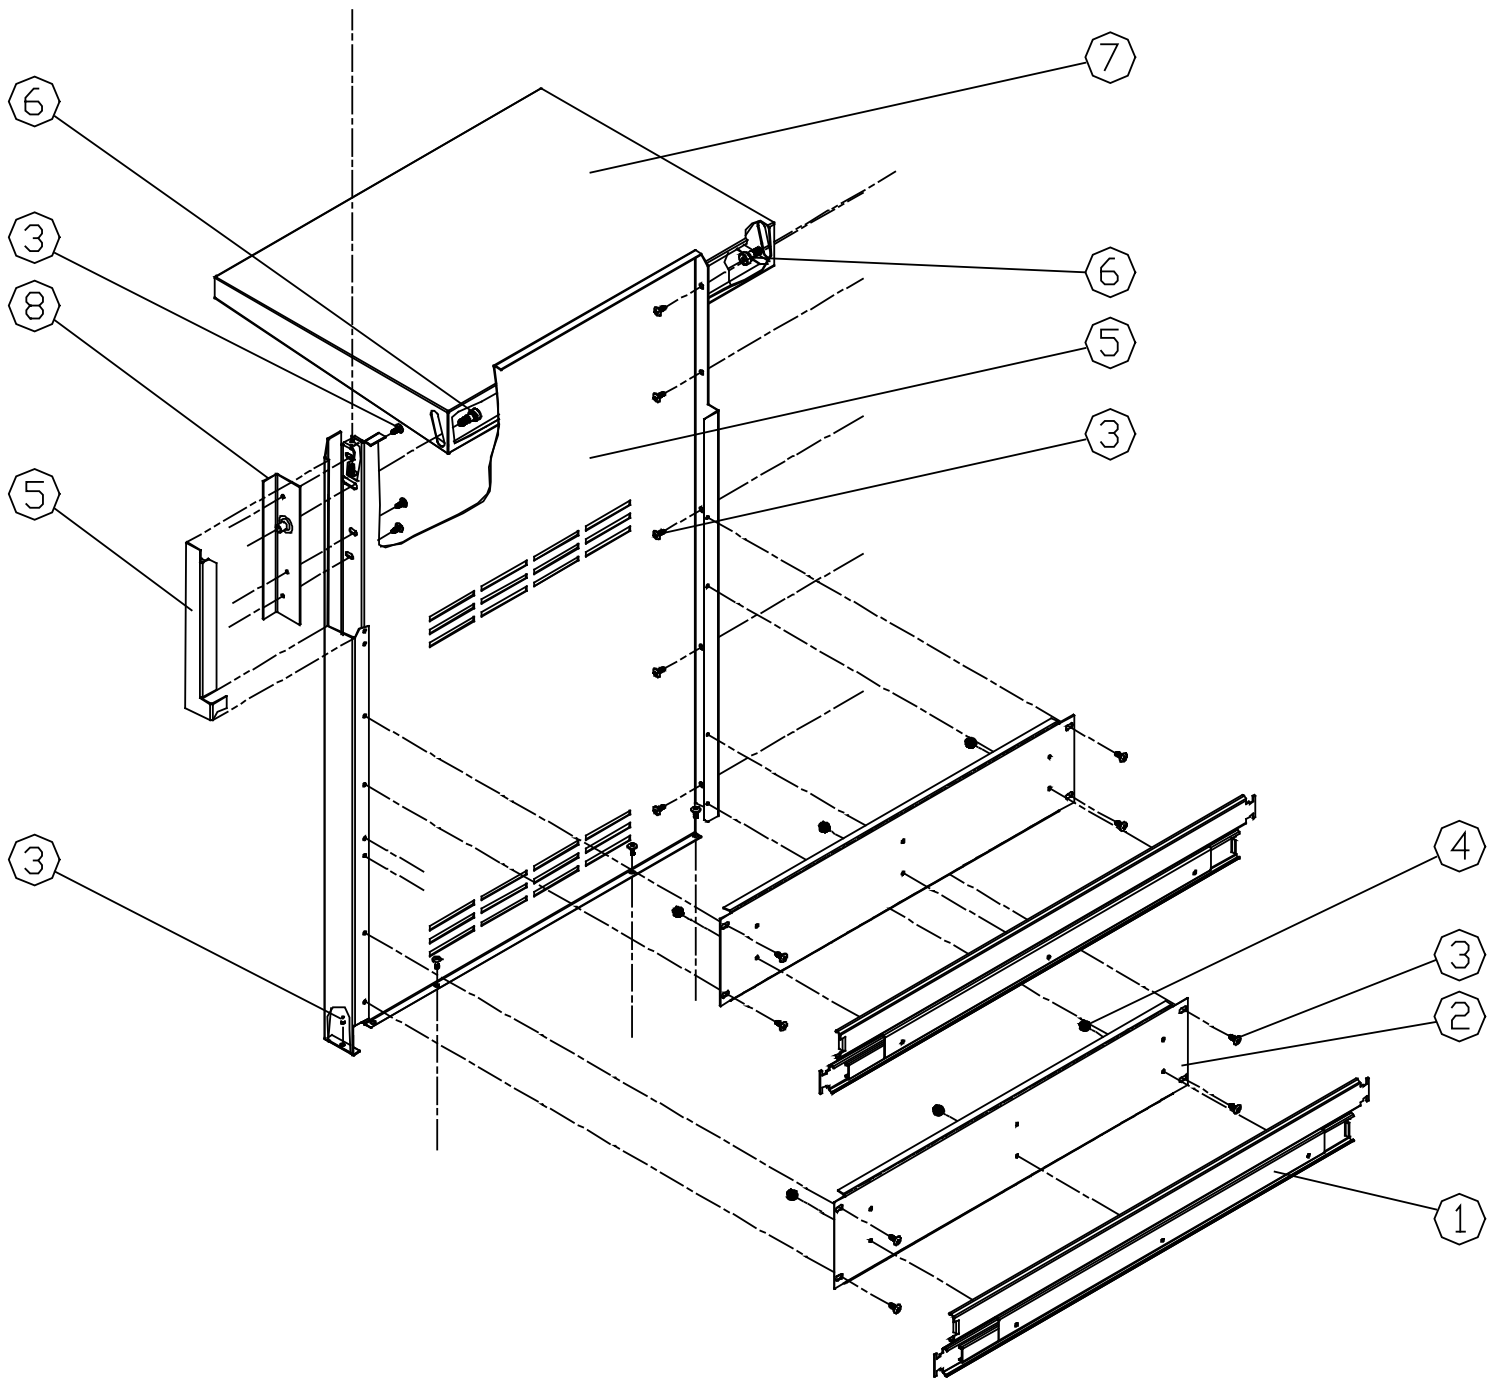

OGC52 Grill Cart Left Panel

Item	Part #	Description
1	72207	Slide Rail Set
2	46086	Slide Mount Drawer Channel
3	83684	Screw, 10-24 X 4/2 Truss
4	83192	Keps Nut, #8-32

Item	Part #	Description
5	36413	Side Panel
6	83676	3/8 x 3/8 SS Shoulder Bolt
7	27871	Cart Side Shelf
8	27882	Left Side Shelf Break Assy