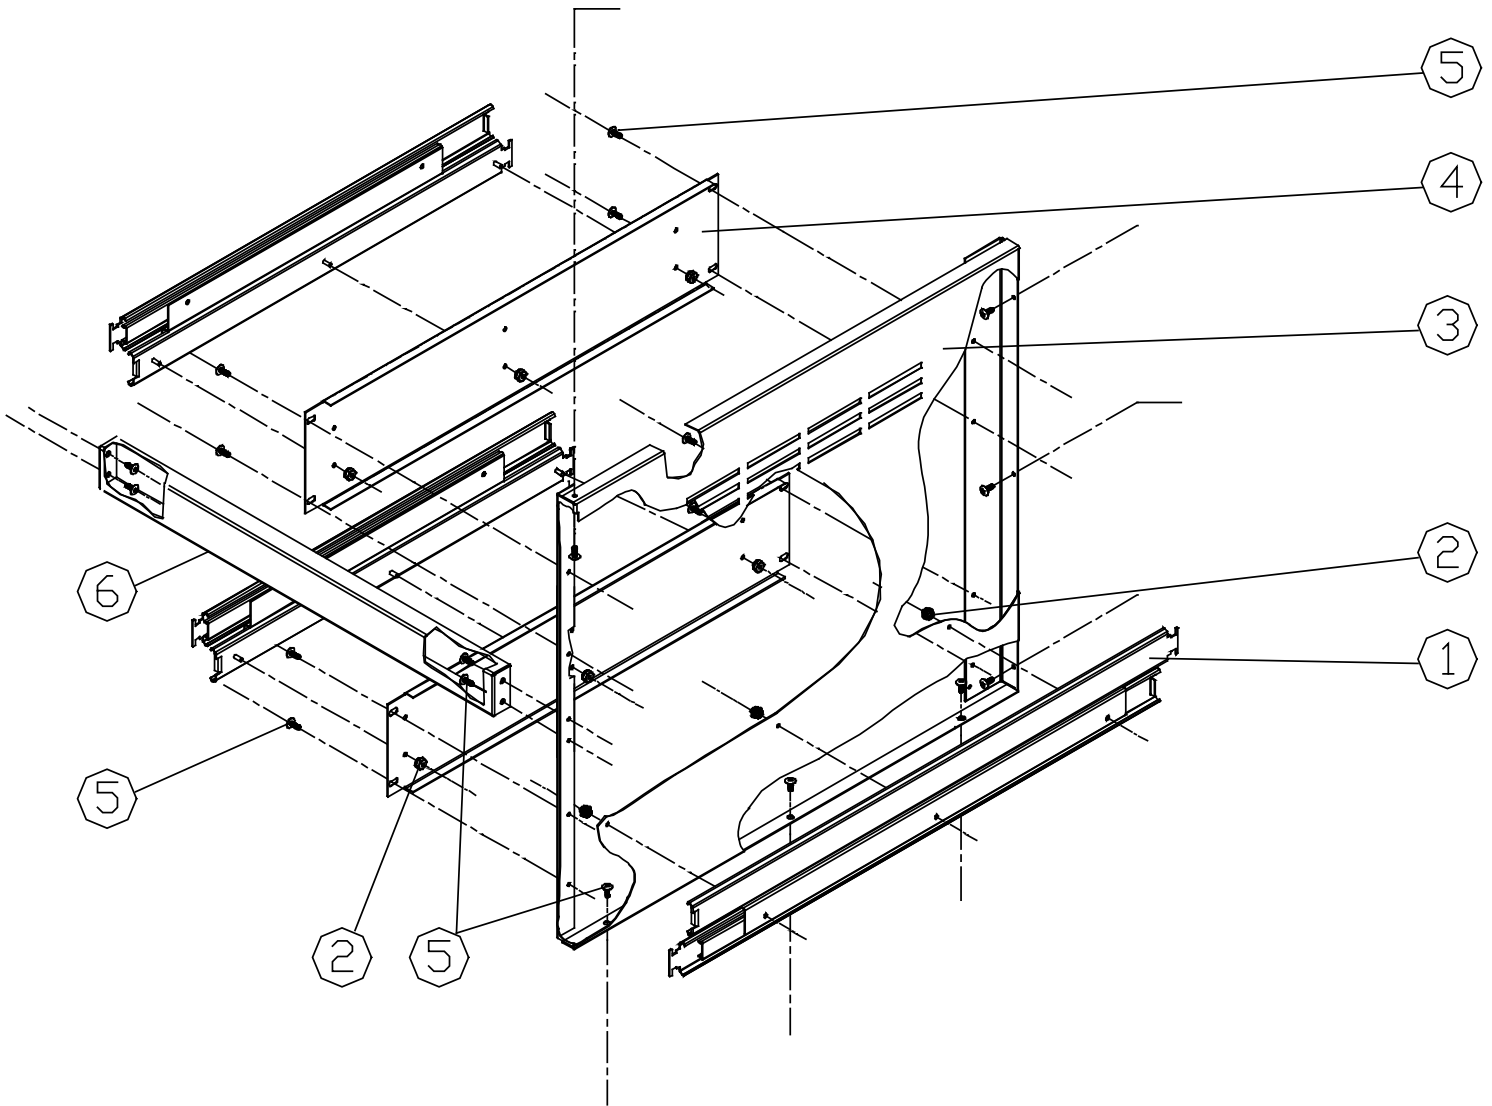

OGC52 Grill Cart Drawer Divider

Item	Part #	Description
1	72207	Slide Rail Set
2	83192	Keps Nut, #8-32
3	46112	Drawer Divider
4	46086	Drawer Channel, Slide Mount
5	83684	Screw, 10-24 X 4/2 Truss
6	46102	Main Channel