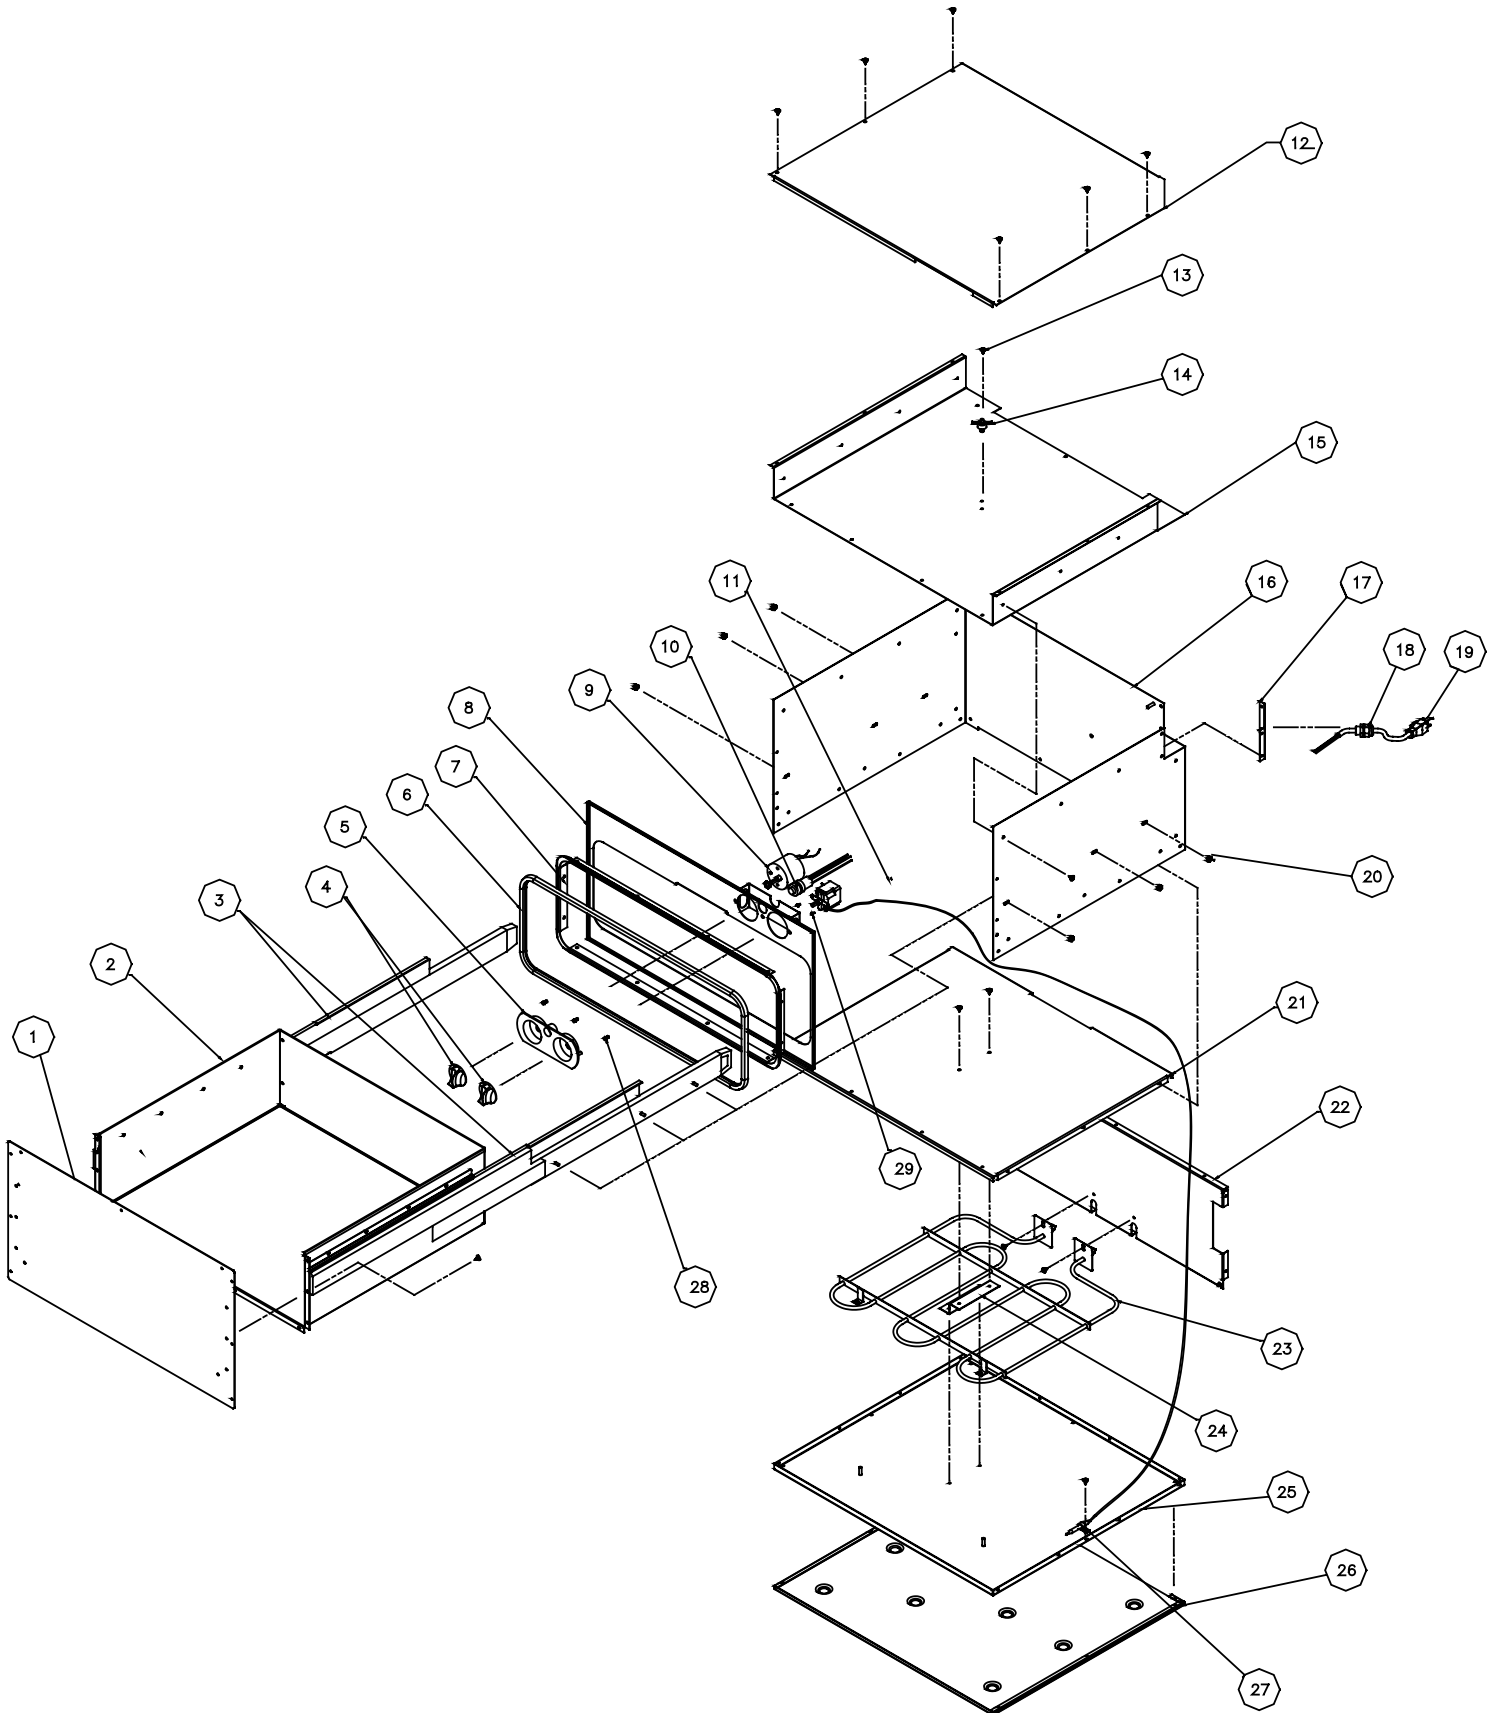

dacor®

The Life of the Kitchen.®

PARTS CATALOG

IOWO Warming Drawer

Page	Description
2	Assembly
3	Parts

Revised 05-21-2012

IOWO - Warming Drawer Assembly

IOWO - Warming Drawer Parts

Item	Description	Parts #
1	DRAWER FRONT	36741
2	DRAWER WRAP	36740
3	SLIDES/RAILS SET	72365
4	KNOB, TIMER/TEMP CONTROL	82267B,G,R
5	BEZEL, WARMING OVEN	62786B
6	GASKET, IWO24	62976
7	GASKET RETAINING TRIM	36743
8	FRONT FRAME WELDMENT	27718
9	TIMER ASSEMBLY	13169
10	OVERRIDE SWITCH	62659
11	TEMP CONTROL	72212
12	CHASSIS TOP	36744
13	SCREW, WAFER HEAD	83619
14	HIGH TEMPERATURE LIMIT	82353
15	TOP COVER, IOWO	36742
16	CHASSIS WELDMENT	27729
17	CORNER BRACKET	36747
18	STRAIN RELIEF BUSHING	83472
19	POWER SUPPLY CORD	82562
20	NUT, #8-32 KEPS	83048
21	ELEMENT SHIELD	36745
22	BACK COVER	36746
23	HEATING ELEMENT	72325
24	ELEMENT SHIELD BRACKET	36766
25	CHASSIS BOTTOM, WELDMENT	27782
26	CHASSIS BOTTOM SHIELD	36749
27	CLIP SENSOR BULB	83267
28	TUBULAR FASTENER	83266
29	SCREW, PHIL PAN #6-32 X 1/4	83401