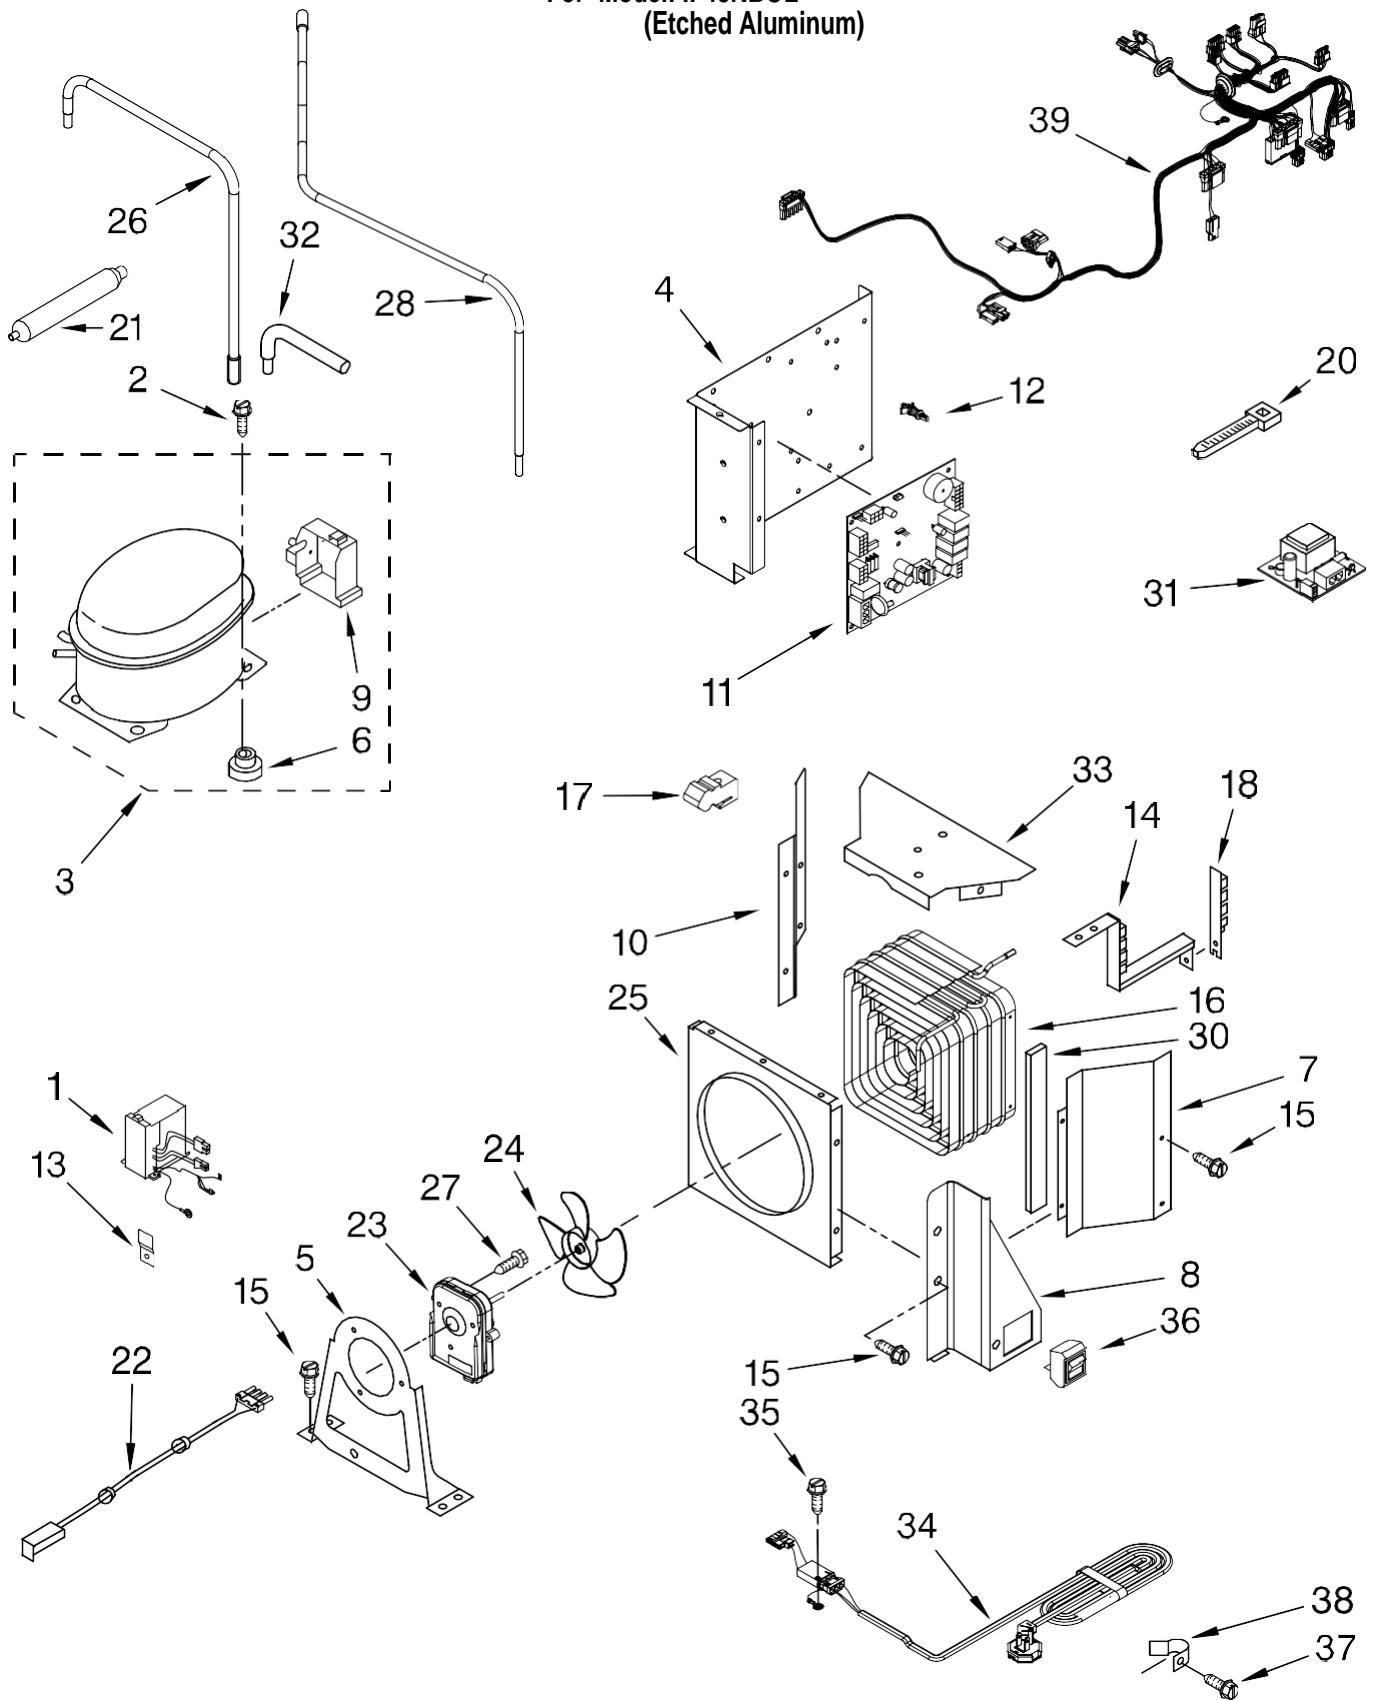

UPPER UNIT PARTS

For Model: IF48NBOL
(Etched Aluminum)

FOR ORDERING INFORMATION REFER TO PARTS PRICE LIST

UPPER UNIT PARTS

For Model: IF48NBOL
(Etched Aluminum)

Illus. No.	Part No.	DESCRIPTION	Illus. No.	Part No.	DESCRIPTION	Illus. No.	Part No.	DESCRIPTION
1	W10133449	Inverter Box	18	2317030	Arm, Vibration Condenser	Following Parts Not Illustrated and Optional Parts Not Included		
2	489373	Screw, Compressor Mounting (4)	20	2155774	Wire Tie			
3	2302967	Compressor (Includes Items 6 & 9)(Also Order 876765 Tube Kit)	21	2317982	Drier	978025 Valve, Access (1/4")		
4	2318087	Housing, Control Board	22	2310207	Wire Assembly (Condenser Fan)			
5	W10136614	Bracket, Fan Motor	23	2188875	Motor, Fan	978026 Valve, Access (5/16")		
6	1100826	Grommet, Mounting	24	W10139483	Blade, Fan			
7	2309002	Support, Condenser (Right)	25	2003169	Orifice, Fan	978027 Valve, Access (3/8")		
8	2307684	Bracket, Switch	26	2307566	Tube, Drier Transition			
9	2215676	Terminal Cover	27	8533993	Screw	978028 Valve, Access (1/2")		
10	2309001	Support, Condenser (Left)	28	2307694	Tube, Heat Loop Transition			
11	2307028	Control Board, Gemini	30	2309432	Gasket, Condenser	978029 Valve, Access (5/8")		
12	2203075	Spacer (5)	31	2259350	Power Supply, Ingredient Care Center			
13	2256328	Bracket, Inverter Box	32	2194319	Process, Tube	REFRIGERANT CHARGE		
14	2317031	Bracket, Vibration Condenser	33	2309000	Cover, Condenser			
15	1157158	Screw	34	2310251	Service Cord	7.75 oz. (R-134A)		
16	2307998	Condenser	35	486194	Screw			
17	2309431	Grommet (4)	36	2266802	Switch, Power Disconnect			
			37	487294	Screw, Ground			
			38	549193	Clamp, Cord			
			39	W10167450	Wiring Harness, Unit Compartment			

FOR ORDERING INFORMATION REFER TO PARTS PRICE LIST