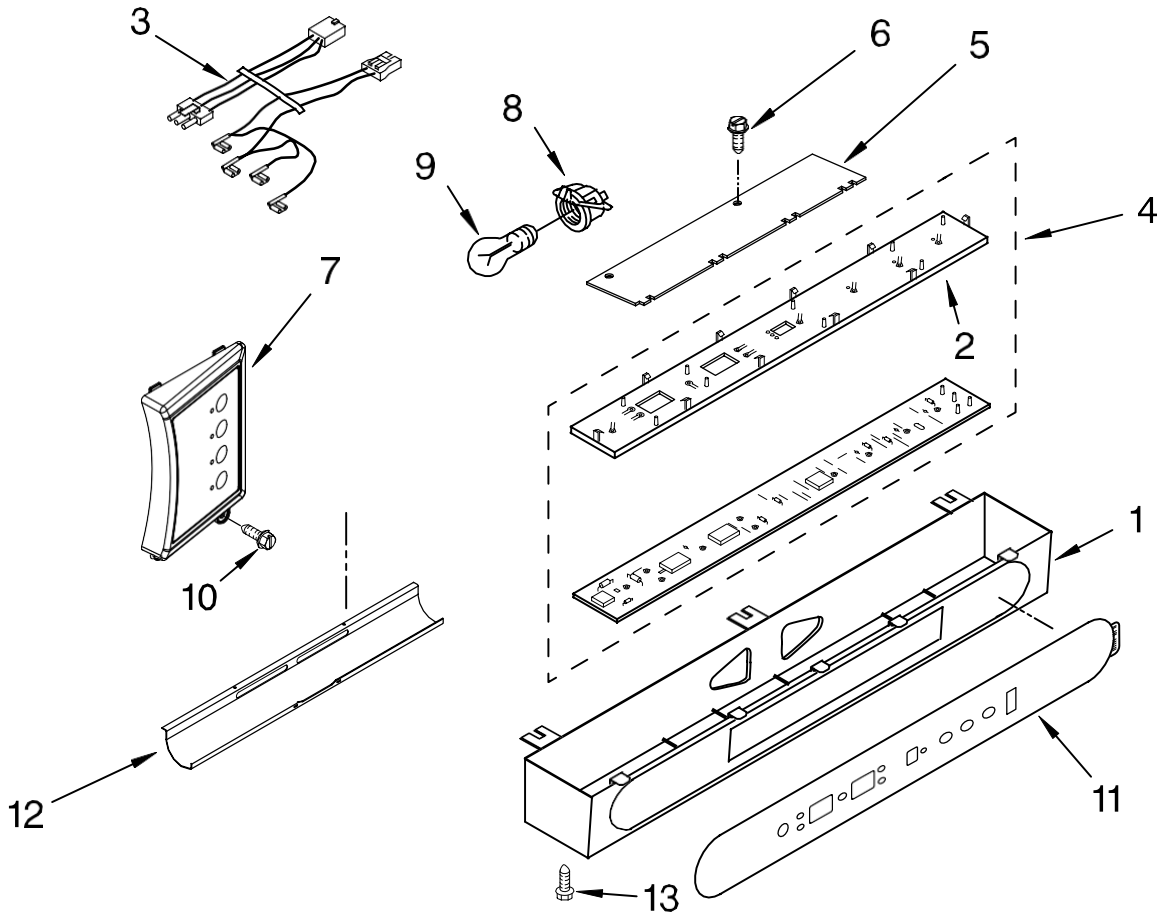

CONTROL PANEL PARTS

For Model: IF48NBOL
(Etched Aluminum)

Illus. No.	Part No.	DESCRIPTION
1	2302773	Control Box
2	2215670	Insert, Control Box
3	2310197	Wire Assembly, UI Control
4	106428	Circuit Board, Housing Control
5	2221121	Support, Control Box
6	489006	Screw (2)
7	W10151210	Display, Ingredient Care Center
8	2162085	Socket, Light
9	2255743	Bulb, Light
10	8281185	Screw
11	W10165031	Overlay, Control Box
12	2302716	Shield, Light
13	486194	Screw

FOR ORDERING INFORMATION REFER TO PARTS PRICE LIST