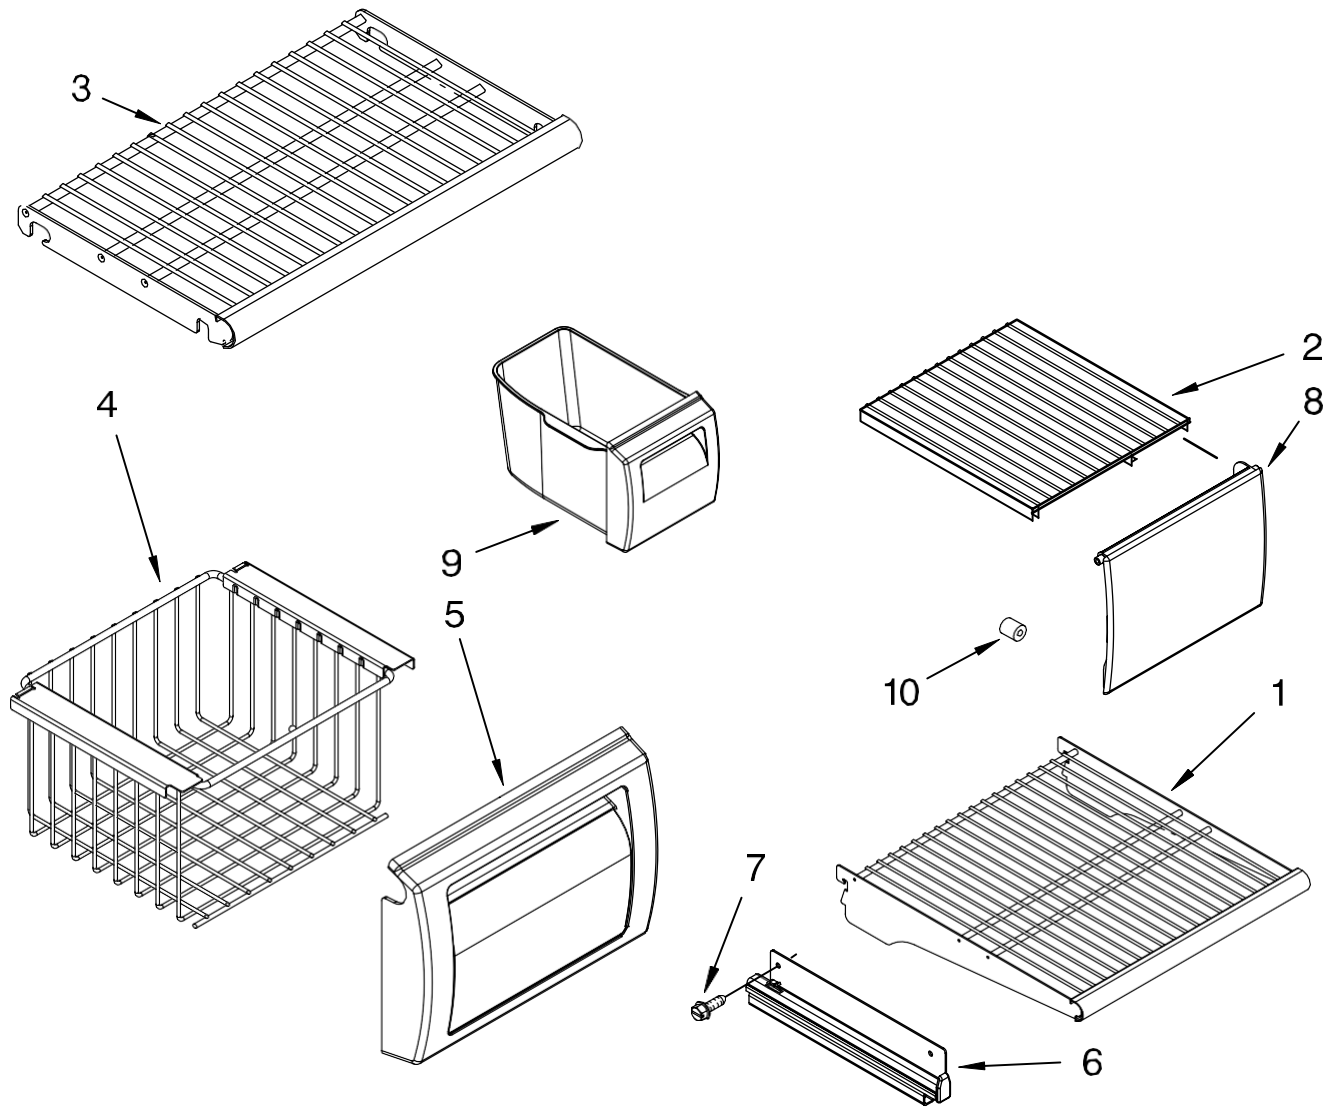

FREEZER SHELF PARTS

For Model: IF48NBOL

(Etched Aluminum)

Illus. No.	Part No.	DESCRIPTION

1	2302869	Wire, Shelf (2)
2	2302872	Cover, Shelf
3	2302884	Shelf, Fixed (2)
4	2259086	Basket
5	2256271	Front, Basket
6	2259317	Slide, Basket
	2259317	Right Side
	2259318	Left Side
7	8533928	Screw
8	2266935	Door, Ice
9	2266932	Bucket, Ice
10	2266955	Spacer

FOR ORDERING INFORMATION REFER TO PARTS PRICE LIST