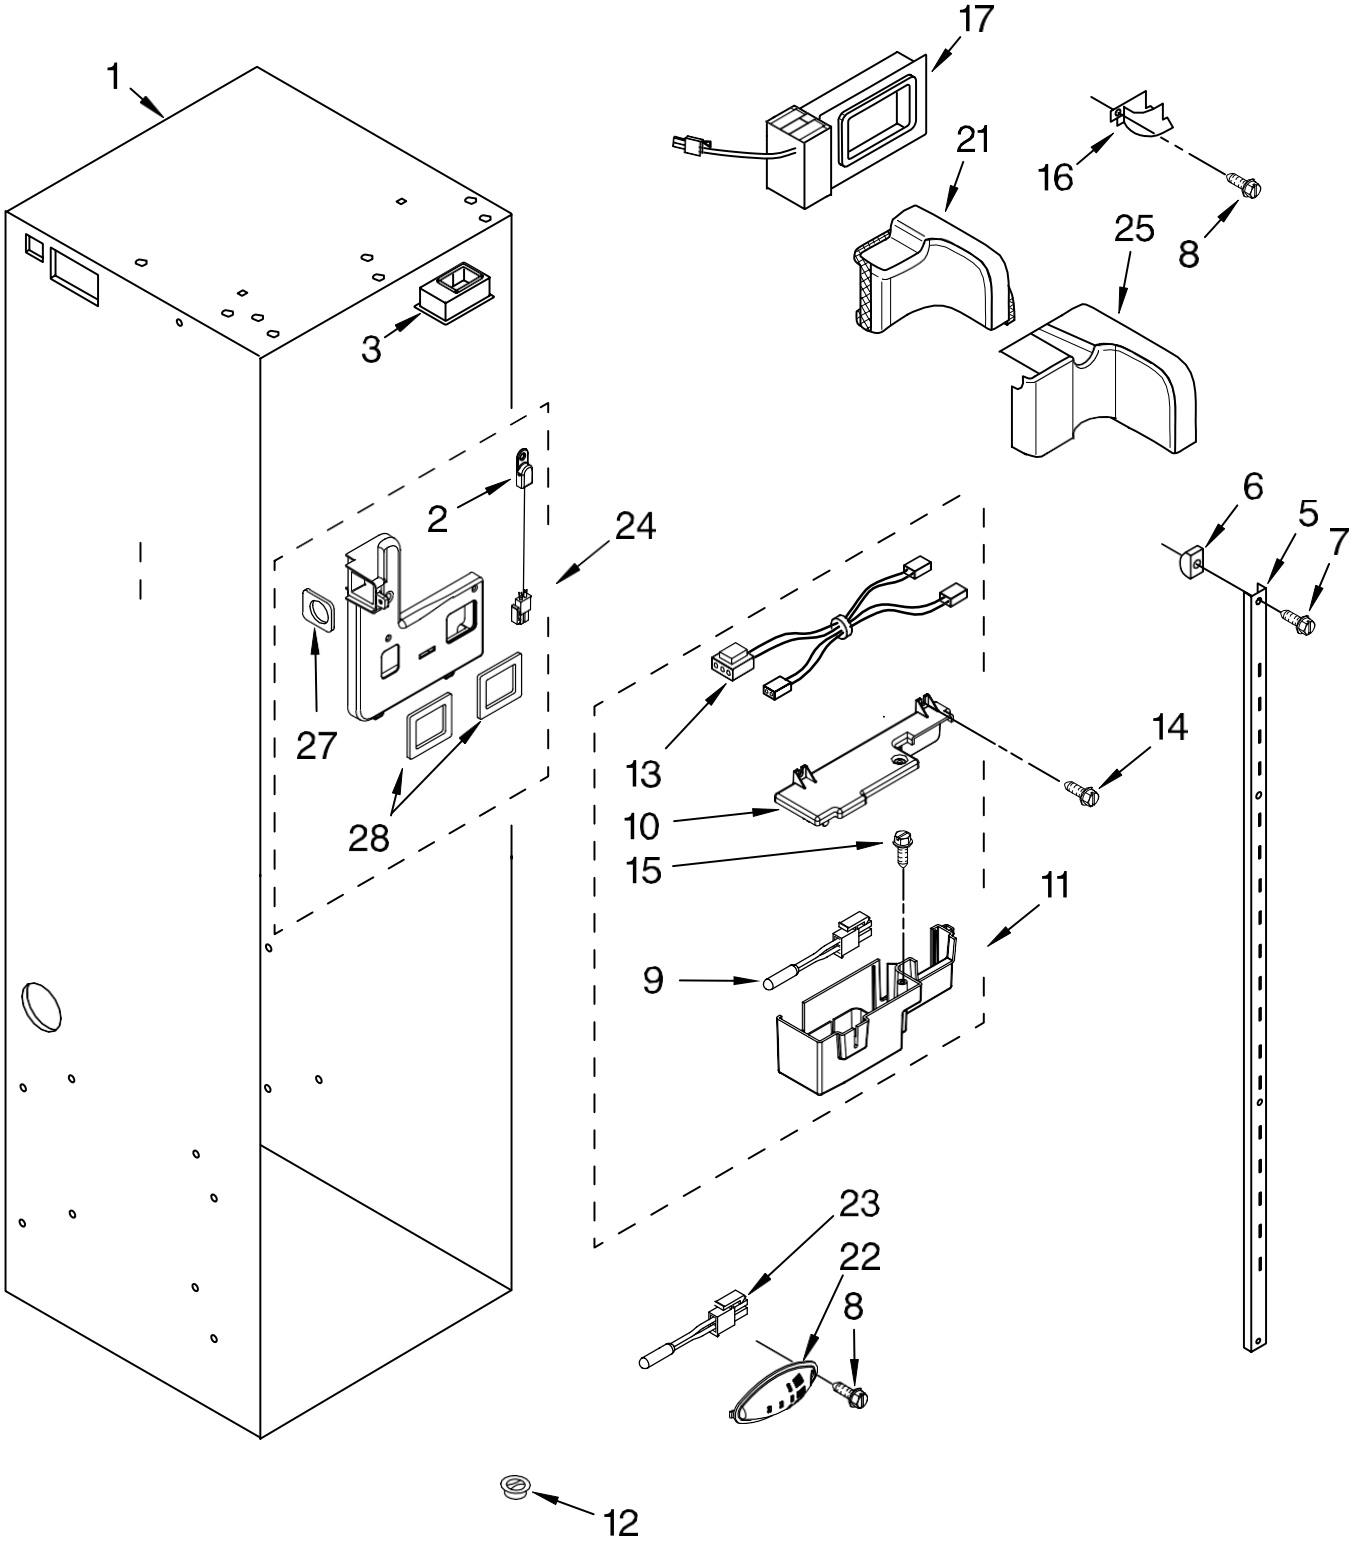

REFRIGERATOR LINER PARTS

For Model: IF48NBOL
(Etched Aluminum)

FOR ORDERING INFORMATION REFER TO PARTS PRICE LIST

REFRIGERATOR LINER PARTS

For Model: IF48NBOL

(Etched Aluminum)

Illus. No.	Part No.	DESCRIPTION
1		Liner (Not A Serviceable Part)
2	2306010	Thermistor
3	2208970	Air Duct
5	2259077	Ladder, Shelf (2)
6	520965	Screw Support, Ladder (8)
7	2006475	Screw
8	487539	Screw
9	2302937	Thermistor
10	2302986	Lid, Air Baffle
11	W10169528	Baffle, Control Assembly
12	2171846	Release Valve
13	2310205	Jumper, Air Baffle
14	488357	Screw
15	486194	Screw
16	2003577	Guard, Air Return
17	2221296	Air Baffle Assembly
21	2309222	Diffuser Assembly
22	2317105	Cover, Thermistor
23	2188820	Thermistor
24	2302992	Spacer, Air-Baffle
25	2309087	Cover, Diffuser
27	2259412	Seal, Air Duct (Round Hole)
28	2259398	Seal, Air Duct (Square Hole)

FOR ORDERING INFORMATION REFER TO PARTS PRICE LIST