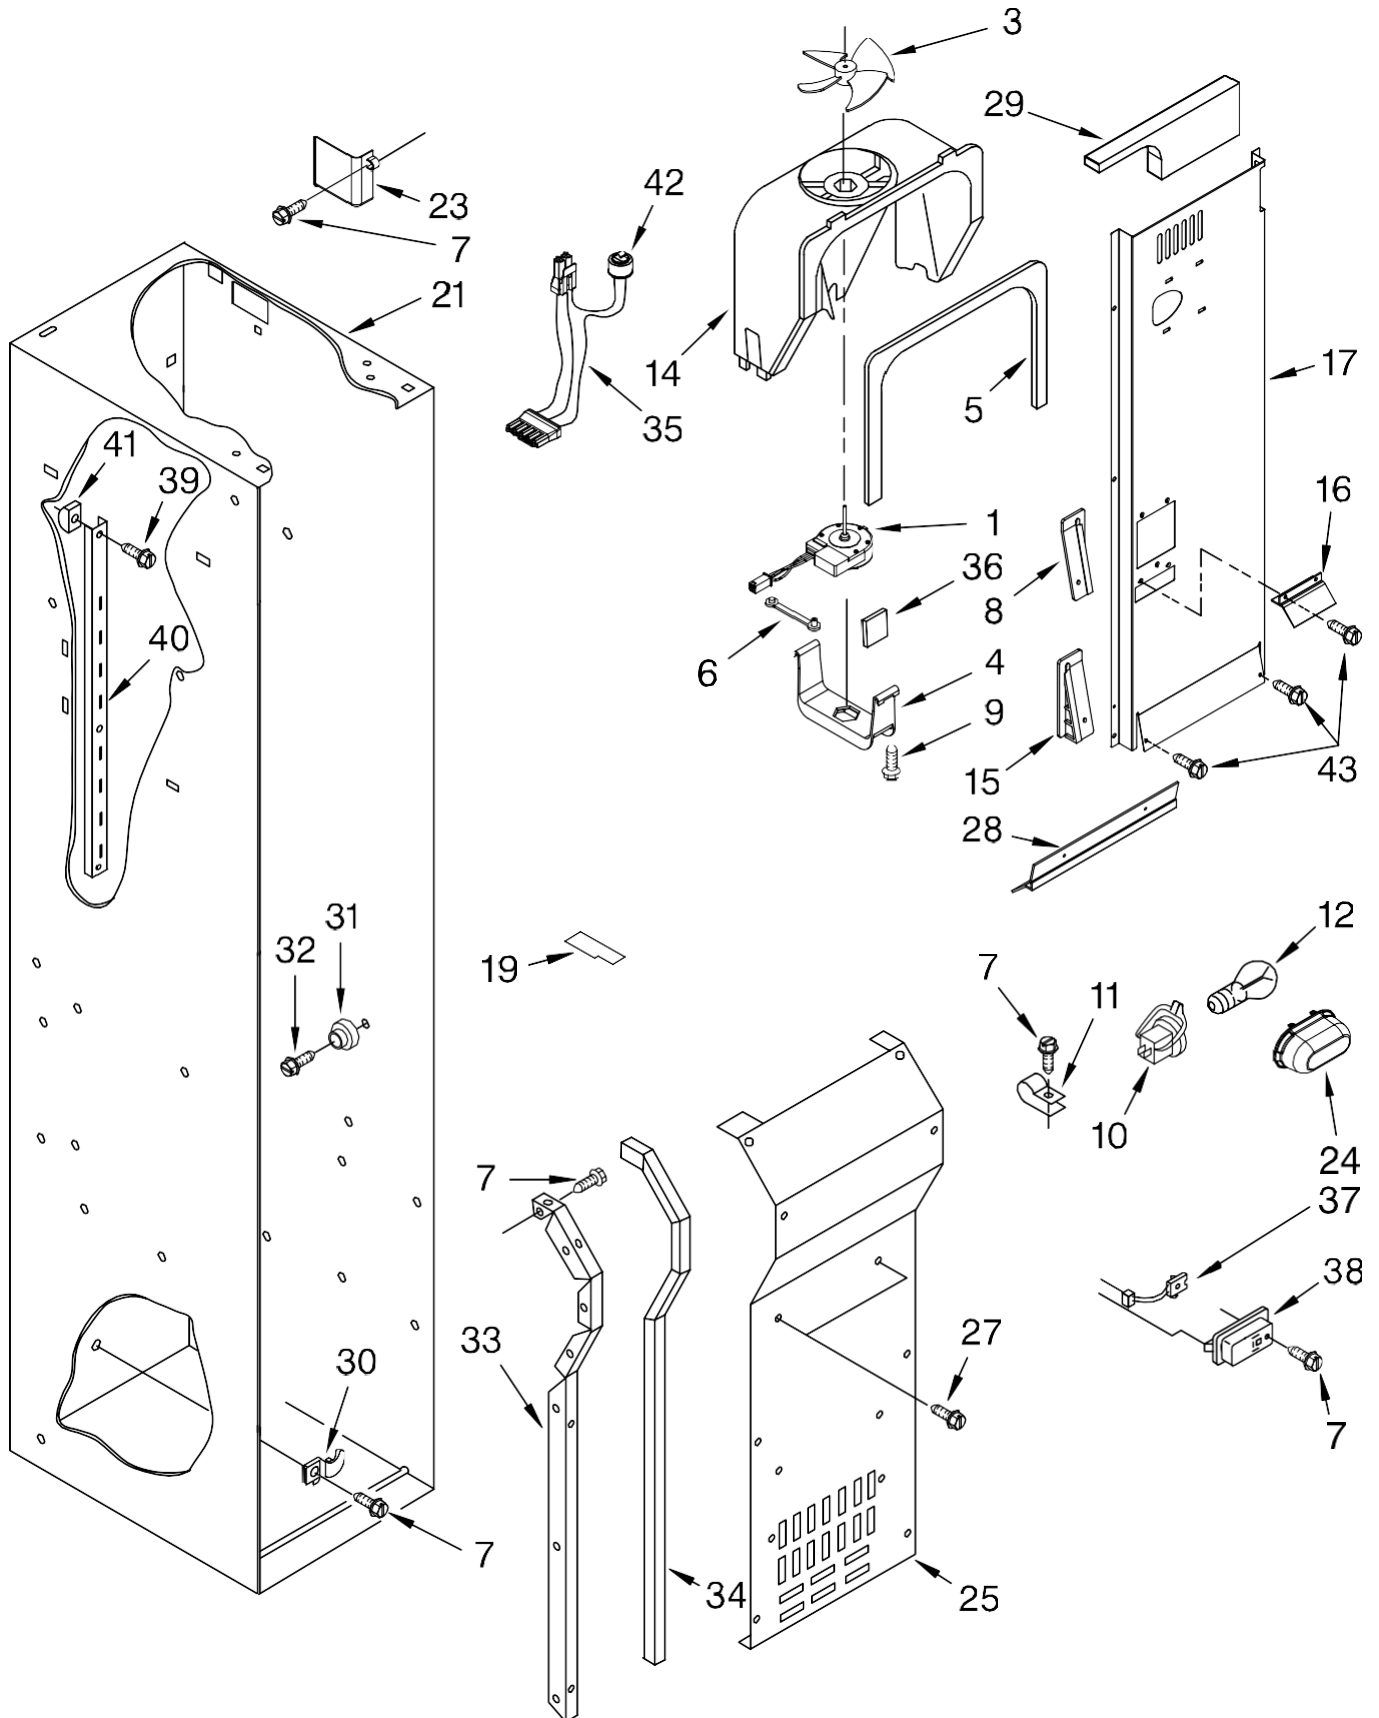

FREEZER LINER AND AIR FLOW PARTS

For Model: IF48NBOL
(Etched Aluminum)

FOR ORDERING INFORMATION REFER TO PARTS PRICE LIST

FREEZER LINER AND AIR FLOW PARTS

For Model: IF48NBOL
(Etched Aluminum)

Illus. No.	Part No.	DESCRIPTION
1	2259385	Fan Motor
3	2169142	Fan Blade
4	2223733	Retainer, Fan Motor
5	2302817	Gasket, Cover
6	2223986	Grommet
7	486194	Screw
8	2259464	Wedge, Air Duct
9	488500	Screw, Ground
10	2223857	Socket, Light (2)
11	488937	Clamp, Nylon
12	2326255	Light Bulb
14	2182120	Scroll, Fan
15	2259465	Wedge, Air Duct
16	2266801	Deflector, Air
17	2307778	Air Duct
19		Block, Fan Scroll
	2209482	Right
	2209066	Left
21		Liner (Not A Serviceable Part)
23	2259025	Cover, Air Outlet
24	2307751	Light Shield
25	W10158005	Cover, Evaporator
27	8281163	Screw
28	2302851	Support, Air Duct
29	2309284	Deflector, Air Duct
30	1112260	Support, Evaporator
31	2196483	Shelf, Stud (20)
32	8281158	Screw
33		Evaporator, Cover Rail
	2221107	Left Side
	2259355	Right Side
34	2220904	Gasket (2) Evaporator Cover
35	W10139189	Harness, Evap Fan (Includes Item 42)
36	2220241	Insulation (4)
37	2188820	Thermistor
38	2317105	Cover, Thermistor
39	2006475	Screw
40	2259032	Ladder, Shelf
41	2259445	Support, Screw
42	W10160570	Defrost, Bi-Metal
43	8281185	Screw

FOR ORDERING INFORMATION REFER TO PARTS PRICE LIST