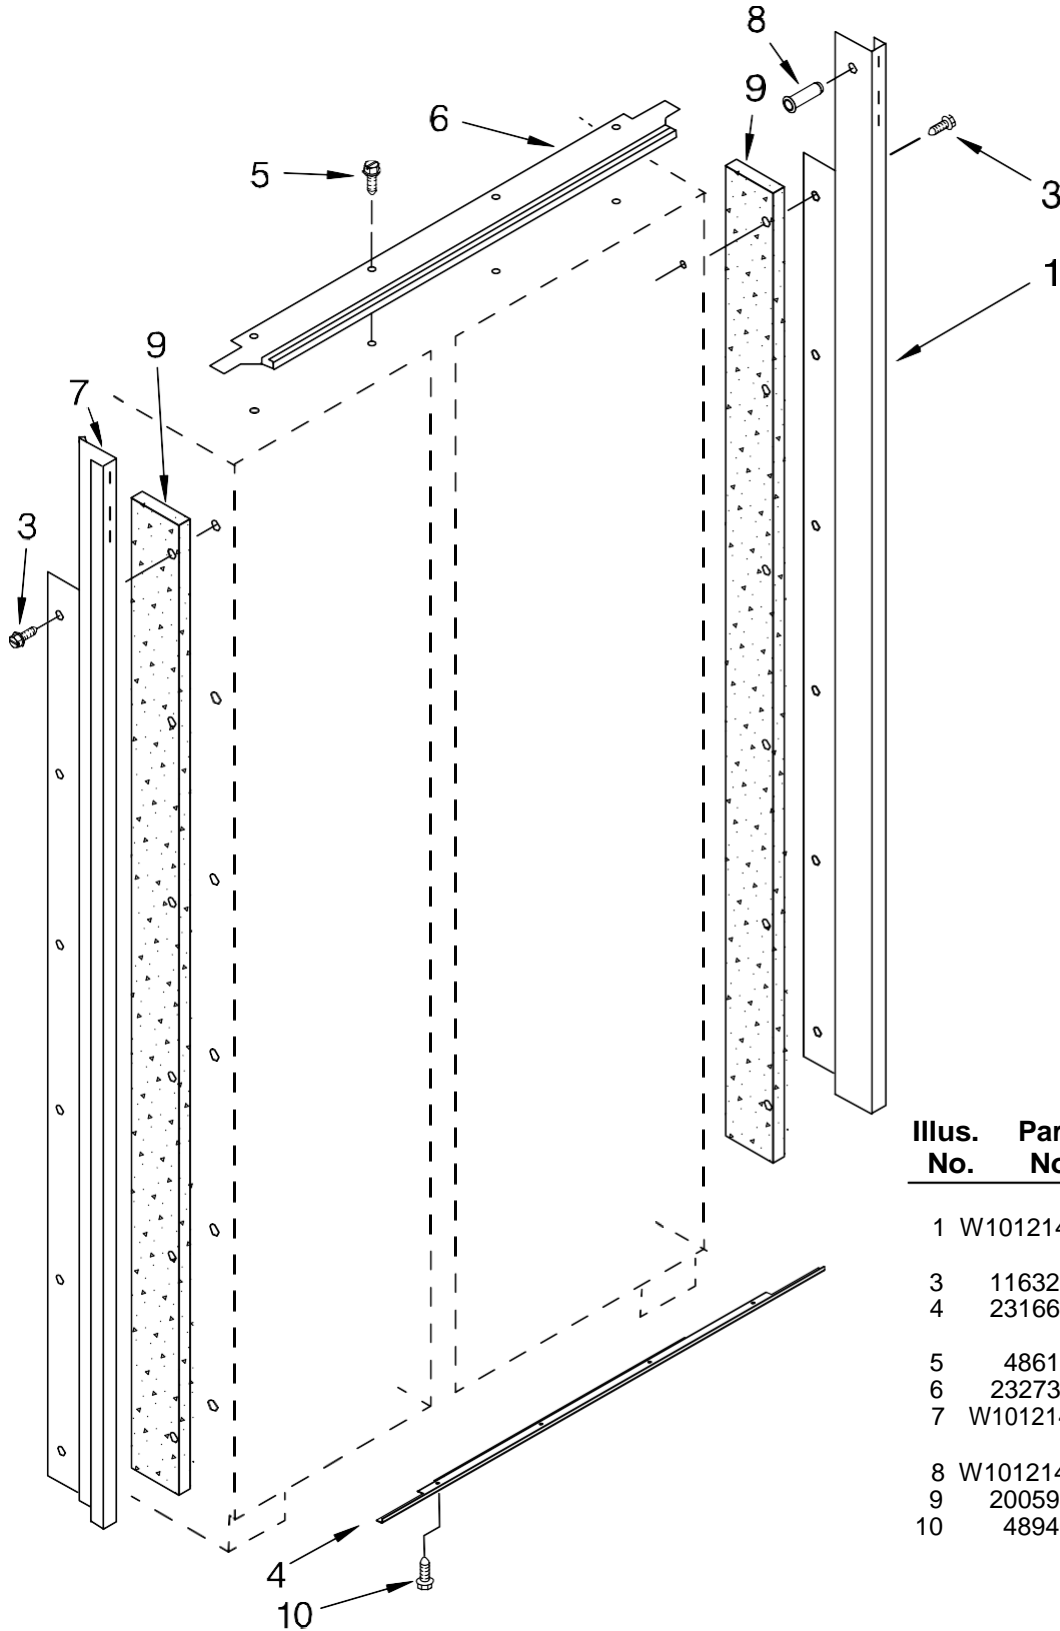

CABINET TRIM PARTS

For Model: IF48NBOL
(Etched Aluminum)

Illus. No.	Part No.	DESCRIPTION
1	W10121468	Cabinet, Trim (Right Side)
3	1163283	Screw
4	2316688	Cabinet, Trim (Bottom)
5	486194	Screw
6	2327373	Cabinet, Trim Top
7	W10121475	Cabinet Trim (Left Side)
8	W10121451	Nutsert (4)
9	2005925	Seal-Trim, Side
10	489464	Screw

FOR ORDERING INFORMATION REFER TO PARTS PRICE LIST