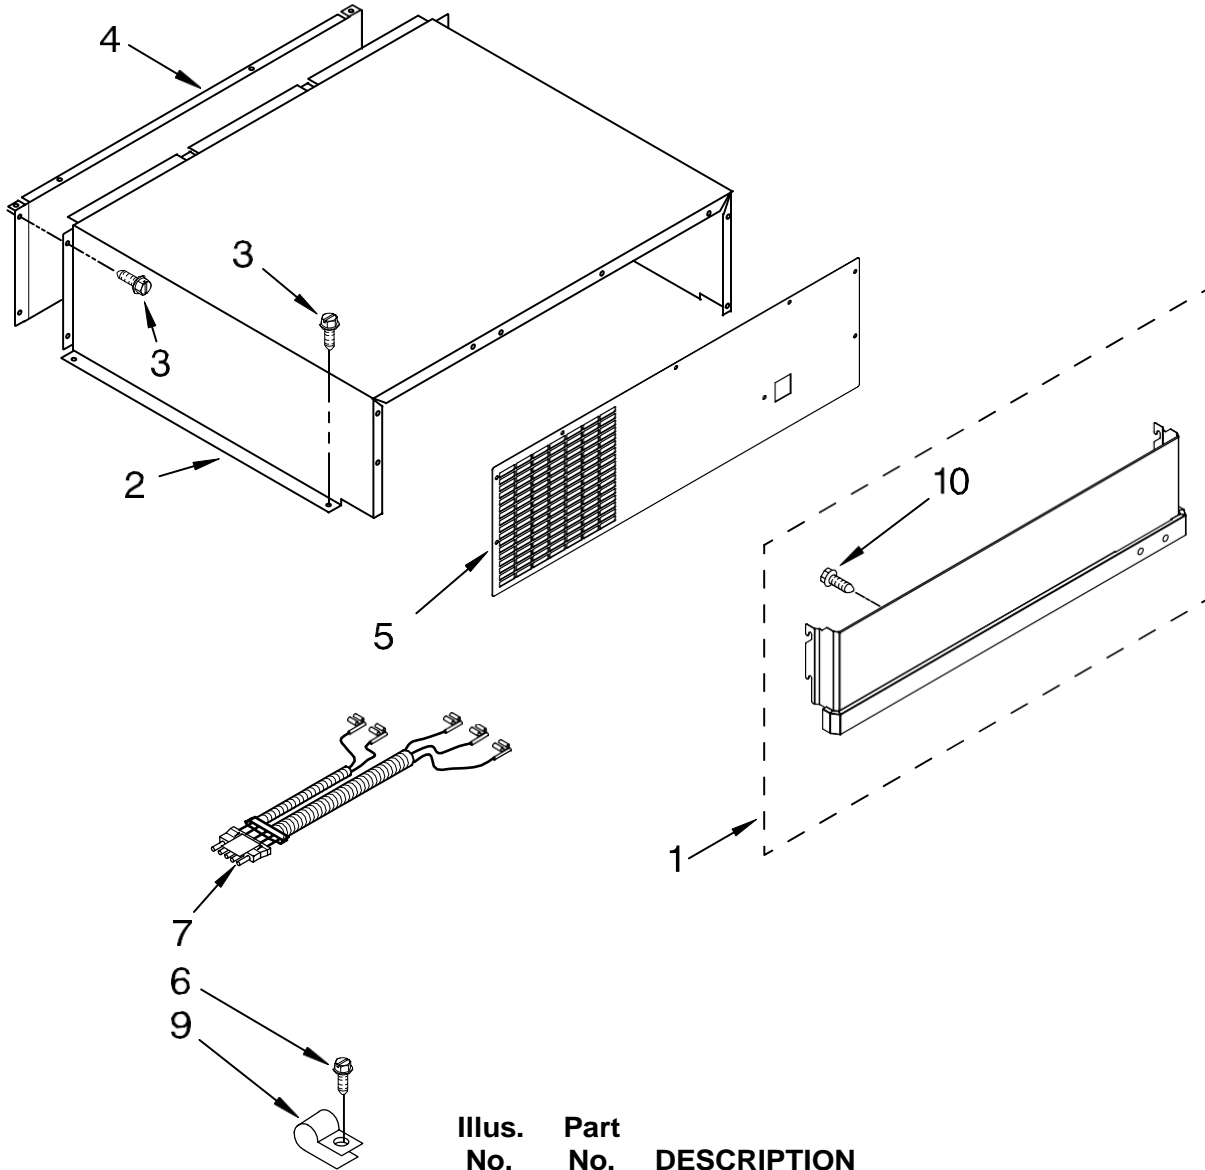

TOP GRILLE AND UNIT COVER PARTS

For Model: IF48NBOL
(Etched Aluminum)

Illus. No.	Part No.	DESCRIPTION
1	2259424X	Panel, Decorative
2	W10161693	Cover, Unit
3	486194	Screw
4	2256466	Back Panel
5	W10121229	Cover, Unit Front
6	487415	Screw
7	2310194	Wire Assembly RC/FC Light Switch
9	489348	Clamp
10	489399	Screw (5)

FOR ORDERING INFORMATION REFER TO PARTS PRICE LIST