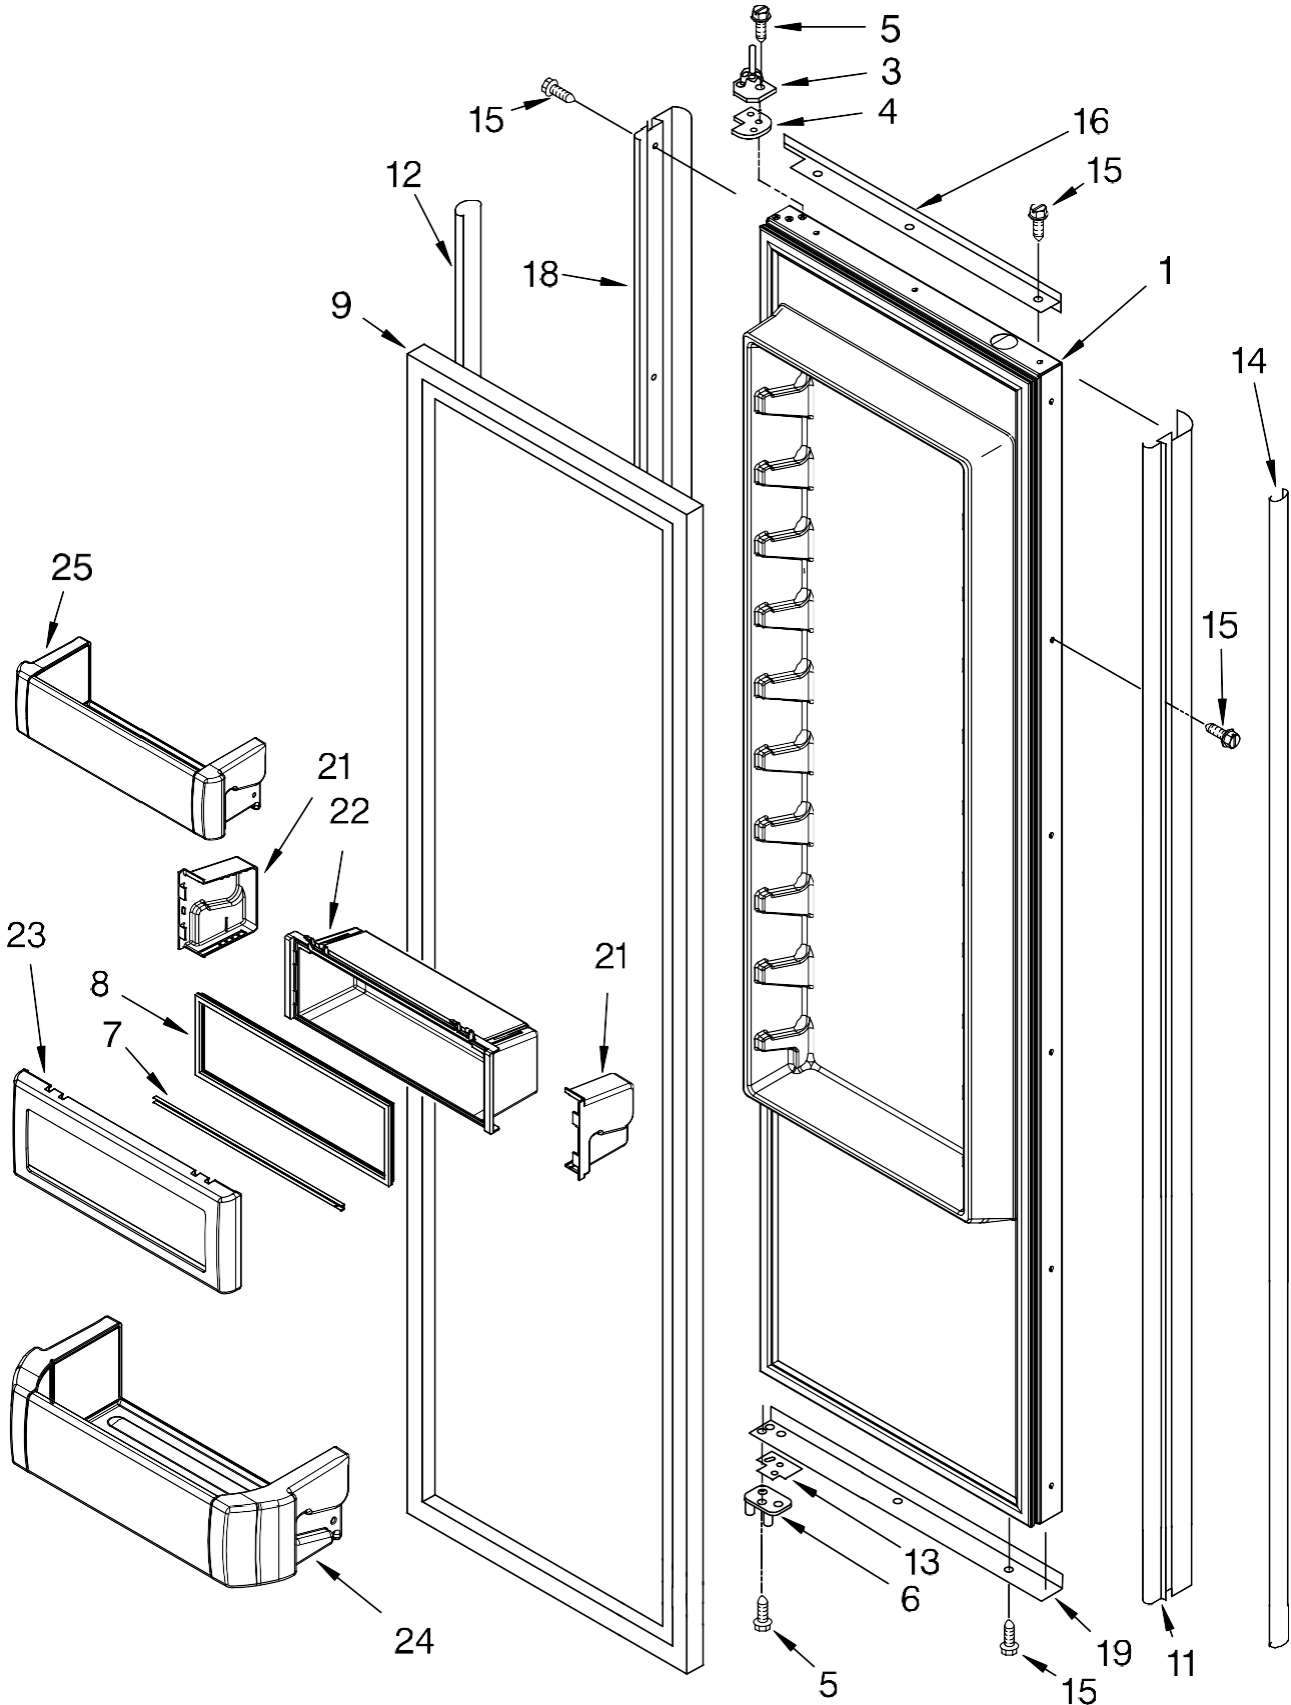

REFRIGERATOR DOOR PARTS

For Model: IF48NBOL
(Etched Aluminum)

FOR ORDERING INFORMATION REFER TO PARTS PRICE LIST

REFRIGERATOR DOOR PARTS

For Model: IF48NBOL
(Etched Aluminum)

Illus. No.	Part No.	DESCRIPTION
1	2252331	Refrigerator Door (Includes #9)
3	2266854	Hinge Assembly, Top
4	2316804	Spacer-Door, Top & Bottom
5	489282	Screw
6	2302878	Hinge Assembly, Bottom
7	2222797	Rail, Lid
8	2222983	Gasket, Utility Bin
9	2222812	Door Gasket, Magnetic
11	2259040X	Trim, Door
12	2259448X	Cover, Screw (Hinge Side)
13	2257637	Door, Spacer (Bottom)
14	2259365X	Cover, Screw (Handle Side)
15		Screw, 8-15 x .500
	8281250	Stainless Steel
16	2005012	Trim, Door (Top)
18	2257686X	Trim, Door (Hinge Side)
19	2215995	Trim (Bottom)
21		End Cap
	2222919	Right Side
	2222920	Left Side
22	2222923	Bin, Utility Center
23	2257617	Door, Utility Bin
24	2222774	Bin, Door (3)
25	2222771	Bin, Door

FOR ORDERING INFORMATION REFER TO PARTS PRICE LIST