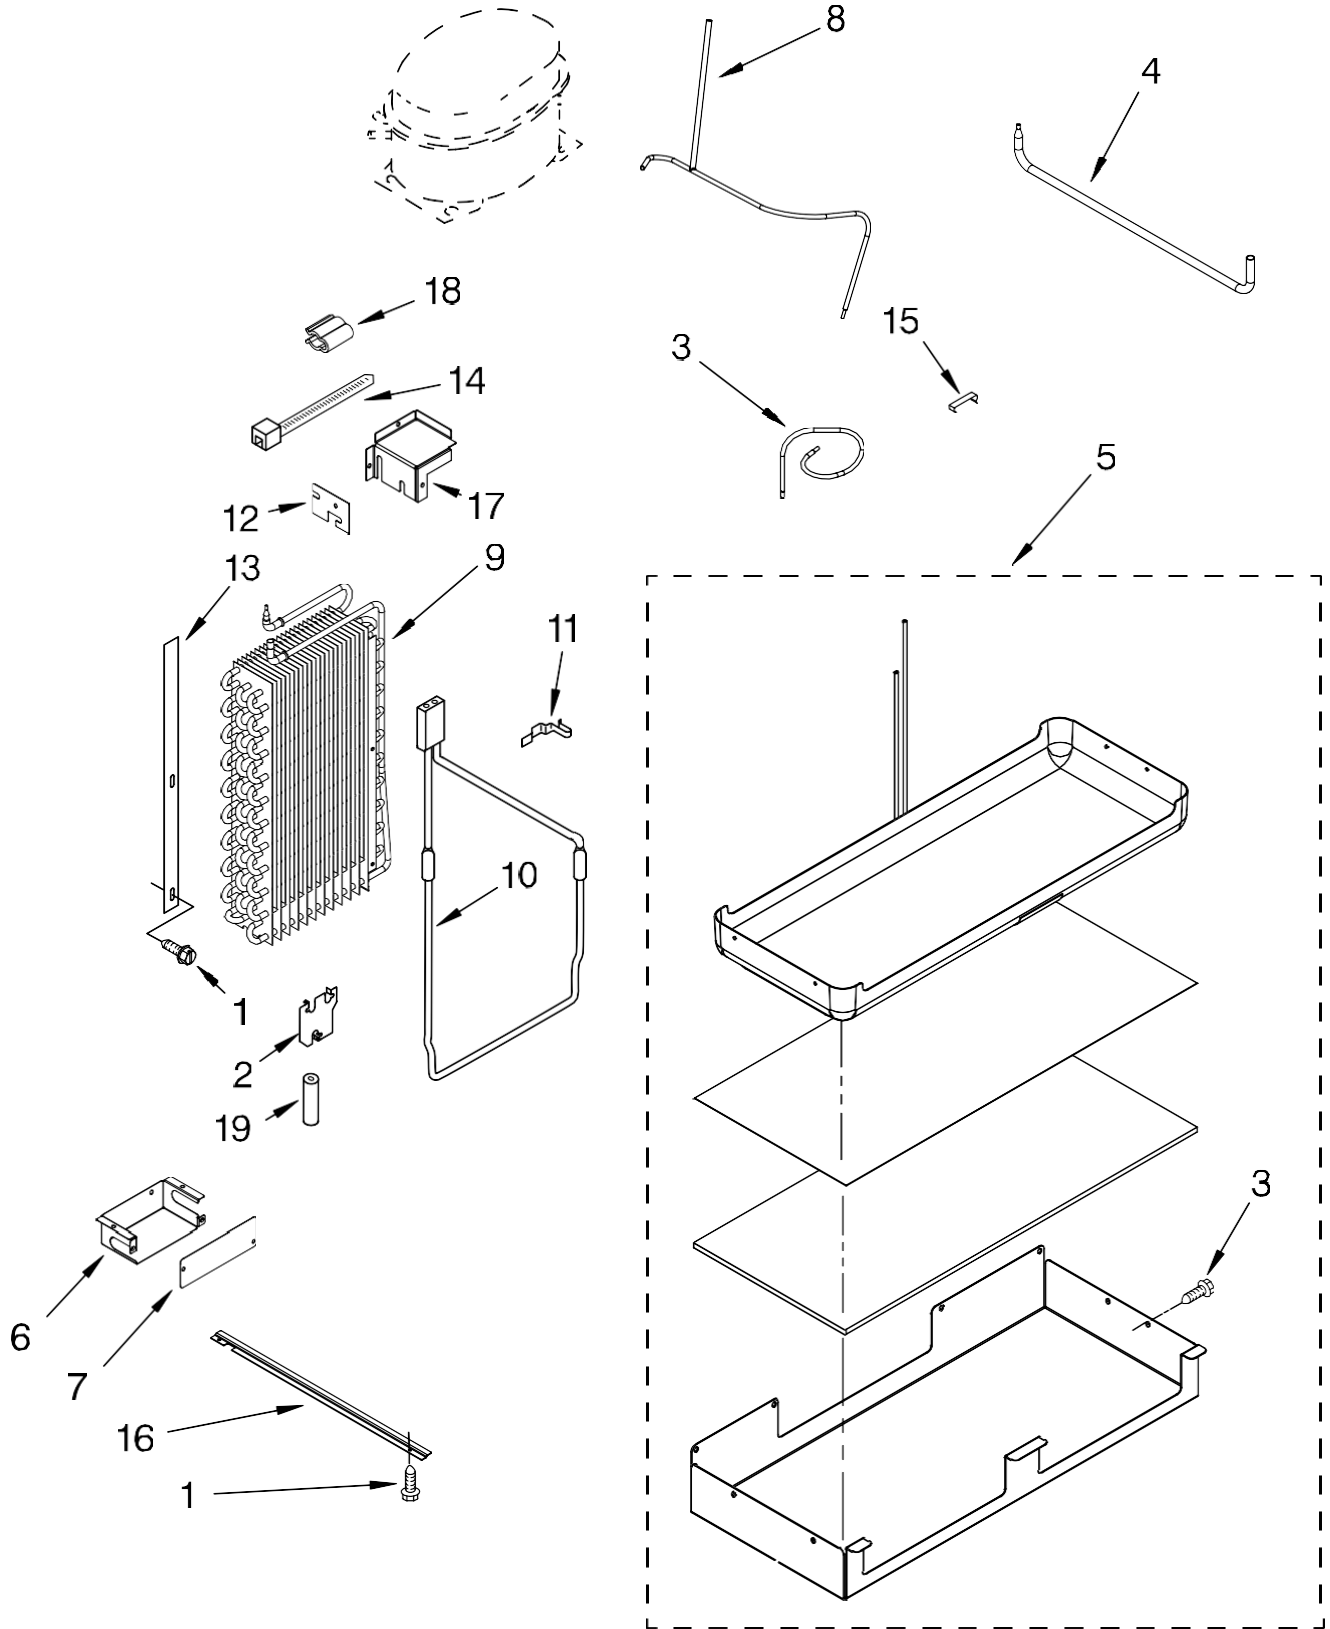

LOWER UNIT AND TUBE PARTS

For Model: IF48NBOL
(Etched Aluminum)

FOR ORDERING INFORMATION REFER TO PARTS PRICE LIST

LOWER UNIT AND TUBE PARTS

For Model: IF48NBOL
(Etched Aluminum)

Illus. No.	Part No.	DESCRIPTION
1	486194	Screw
2	W10157752	Bracket, Heater Mounting
3	2309076	Suction Tube
4	2309070	Tube, Connect (Drier/Restrictor)
5	2320615	Drain Pan Assembly
6	W10151288	Cover, Wiring
7	W10153595	Cover, Box
8	W10121374	Tube, Discharge
9	2306094	Evaporator
10	W10140162	Heater, Defrost
11	1113048	Clamp, Heater (2)
12	W10139908	Cover Seal, Return Air
13	2220832	Gasket, Evaporator
14	4389107	Wire Tie
15	W10169509	Clip, Heat Exchanger
16	2320554	Support, Drain Pan
17	W10160981	Bracket Assembly, Air Return
18	9791833	Clip
19	2215648	Dampener