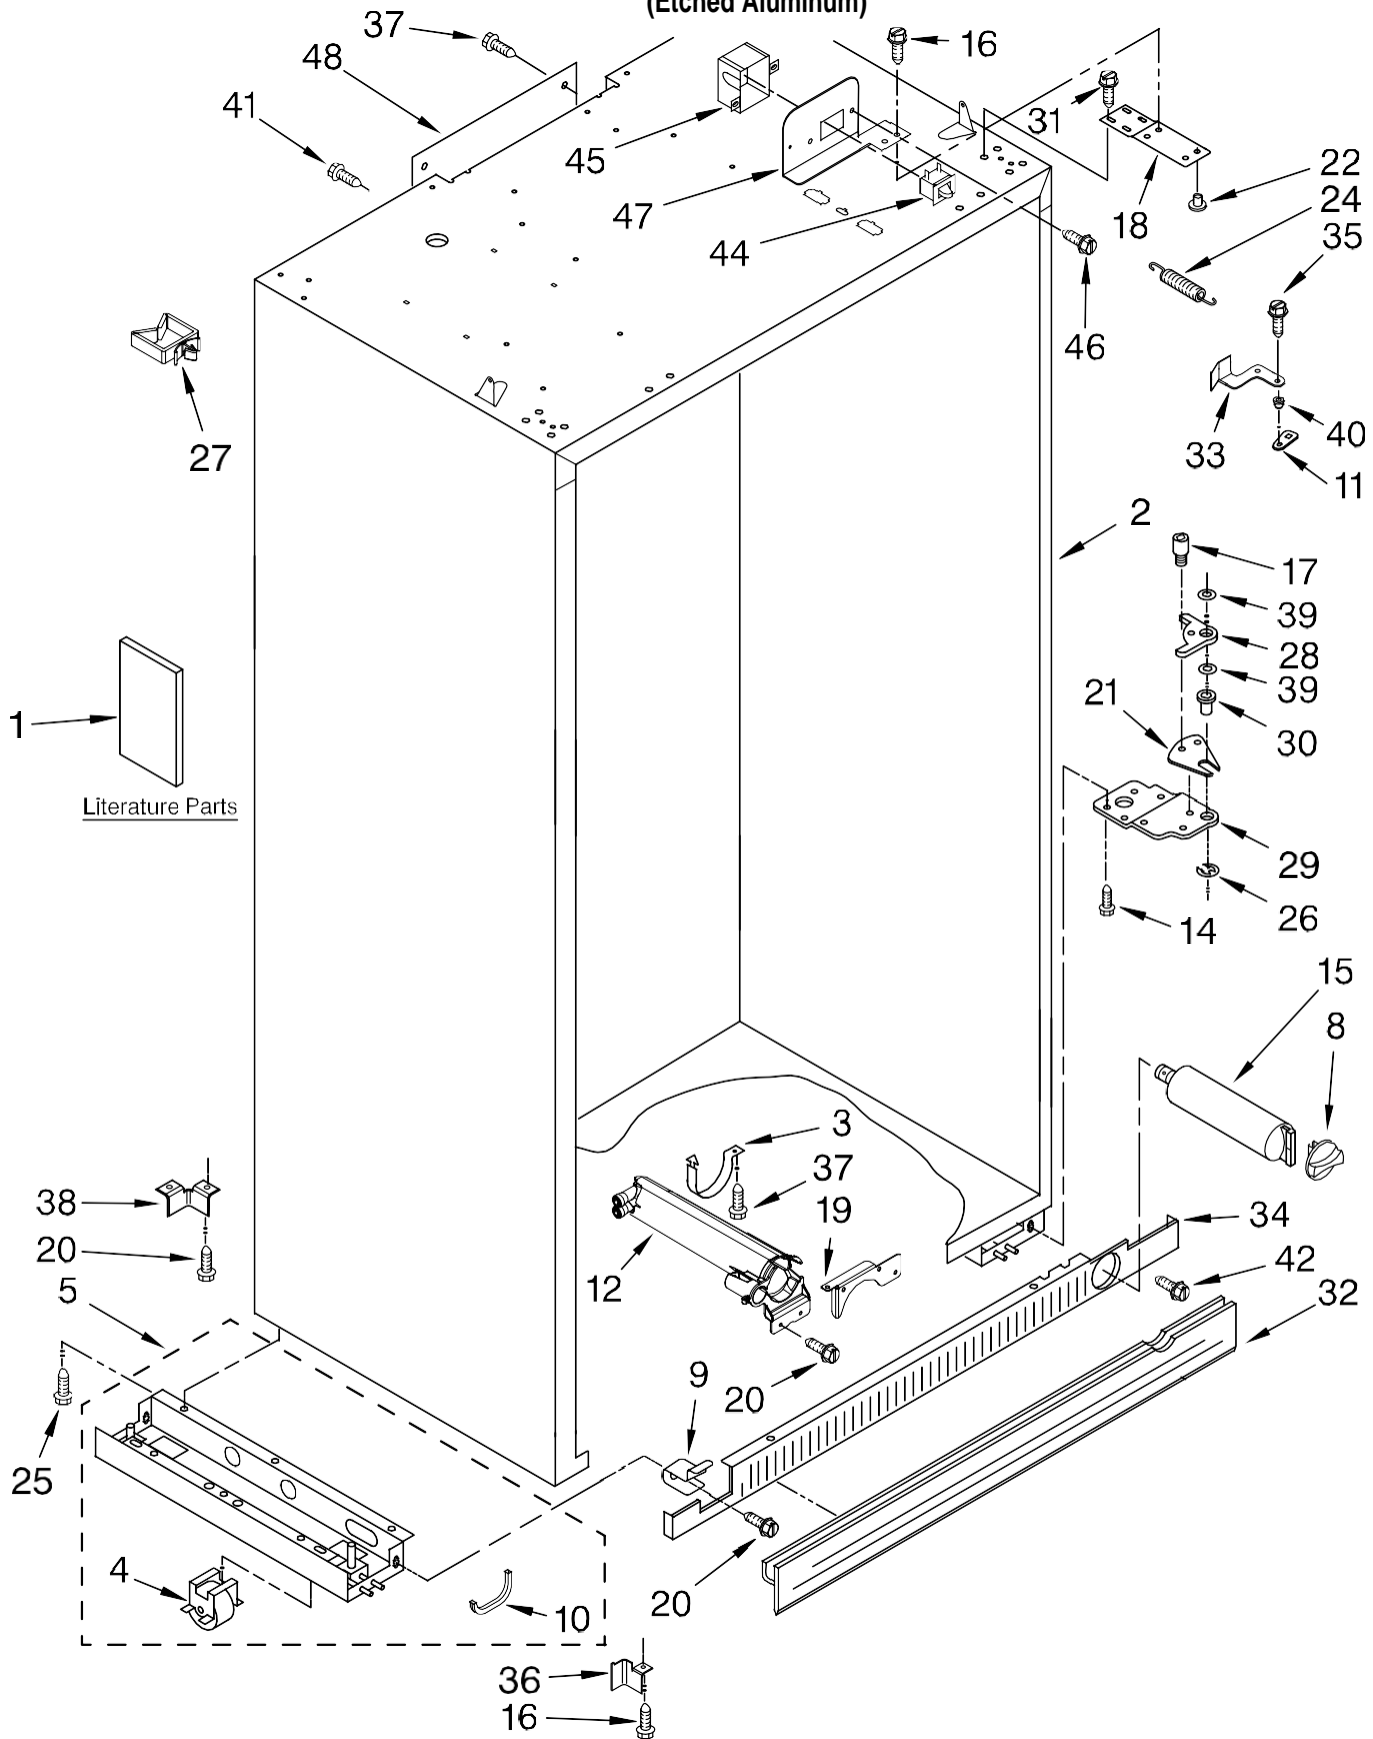

# CABINET PARTS

For Model: IF48NBOL  
(Etched Aluminum)

48" BUILT IN  
REFRIGERATOR

FOR ORDERING INFORMATION REFER TO PARTS PRICE LIST

# CABINET PARTS

For Model: IF48NBOL

(Etched Aluminum)

Illus. No.	Part No.	DESCRIPTION	Illus. No.	Part No.	DESCRIPTION	Illus. No.	Part No.	DESCRIPTION
1	W10159566	Literature Parts Use & Care Guide	12	2209022	Housing, Water Filter	33		Extension Arm, Door Closer
	W10165114	Energy Guide	14	3400525	Screw		2266882	Right
	W10180102	Service & Wiring Sheet	15	W10168990	Filter, Water		2266881	Left
	2306337	Icemaker and Ingredient Care Center Service Sheet	16	489399	Screw	34		Grille Bottom, Front
	W10180891	Main Control Service Sheet	17	3400230	Screw, Door Stop		2209431B	Black
	W10159564	Installation Instructions	18	2257644	Hinge (Top)	35	2005921	Screw
			19	2307582	Bracket, Mount (Water Filter)	36		Bracket, Support Base (Front)
			20	489464	Screw		2006616	Left
			21	2004994	Lock, Adjustable Bushing		2006556	Right
			22	2300082	Bushing	37	1157158	Screw
2		Cabinet (Not A Serviceable Part)	24		Spring, Door Closure	38	2006617	Bracket, Support Base (Rear) (2)
3	2209090	Clamp, Filter Housing		2221242	Right Side	39	2006346	Washer
4	W10138054	Roller, Front & Rear (4)		2004517	Left Side	40	2266880	Bushing, Extension Arm
5		Support, Leveler Assembly	25	486194	Screw	41	1163283	Screw
	2318194	Refrigerator Side	26	2005008	Retaining Ring, Adjustable Bushing	42	8281163	Screw
	2318193	Freezer Side	27	W10129069	Wire Clip (5)	44		Switch, Rocker Arm
8	2186494B	Cap, Water Filter Black	28	2006342	Gap, Cover Assembly (Bottom)		1118894	Refrigerator Door Side
			29		Hinge (Bottom)		1115373	Freezer Door Side
10	2307584	Grommet, Crossover Tube		2006780	Freezer Side	45	2215938	Cover, Switch (2)
11	2005783	Cam, Door Closer		2006779	Refrigerator Side	46	487415	Screw
			31	8533913	Adjustable Screw 1/4-20 x 5/8		2221097	Right
			32		Skirt-Grille, Bottom		2221096	Left
				2209026B	Black	48	2215612	Cover, Rear