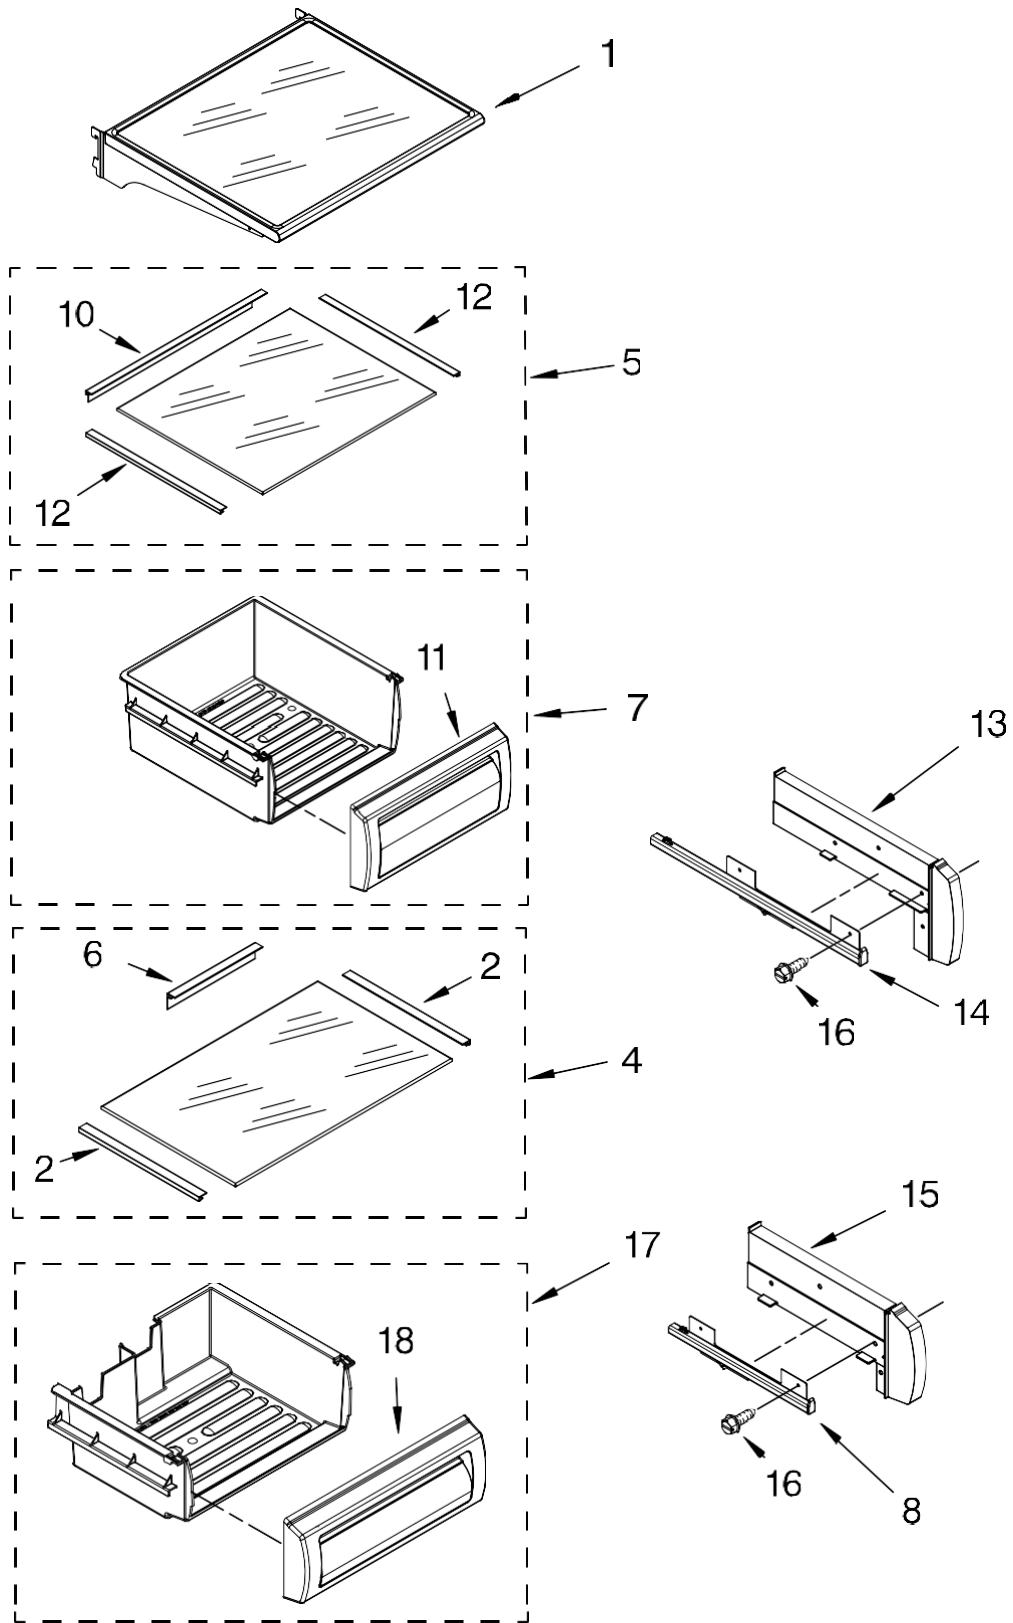

REFRIGERATOR SHELF PARTS

For Model: IF48NBOL
(Etched Aluminum)

FOR ORDERING INFORMATION REFER TO PARTS PRICE LIST

REFRIGERATOR SHELF PARTS

For Model: IF48NBOL
(Etched Aluminum)

Illus. No.	Part No.	DESCRIPTION
1	W10165104	Shelf Assy (4)
2	2256250	Trim, Glass Side Meat Pan
4	W10165092	Meat Pan Cover Assembly
5	W10165086	Crisper Cover Assembly
6	2257583	Trim, Glass Rear
7	2252413	Crisper Pan (2)
8		Slide, Meat Pan
	2302954	Left Side
	2302955	Right Side
10	2256255	Trim, Glass Rear
11	2256249	Front, Crisper Pan
12	2252255	Trim, Glass Side
13		Spacer, Crisper
	2256222	Right Side (2)
	2256223	Left Side (2)
14		Slide, Crisper
	2302957	Right Side (2)
	2302956	Left Side (2)
15		Spacer, Meat Pan
	2256243	Left Side
	2256244	Right Side
16	8533929	Screw
17	2256370	Pan Assembly Meat
18	2256367	Front, Meat Pan

FOR ORDERING INFORMATION REFER TO PARTS PRICE LIST