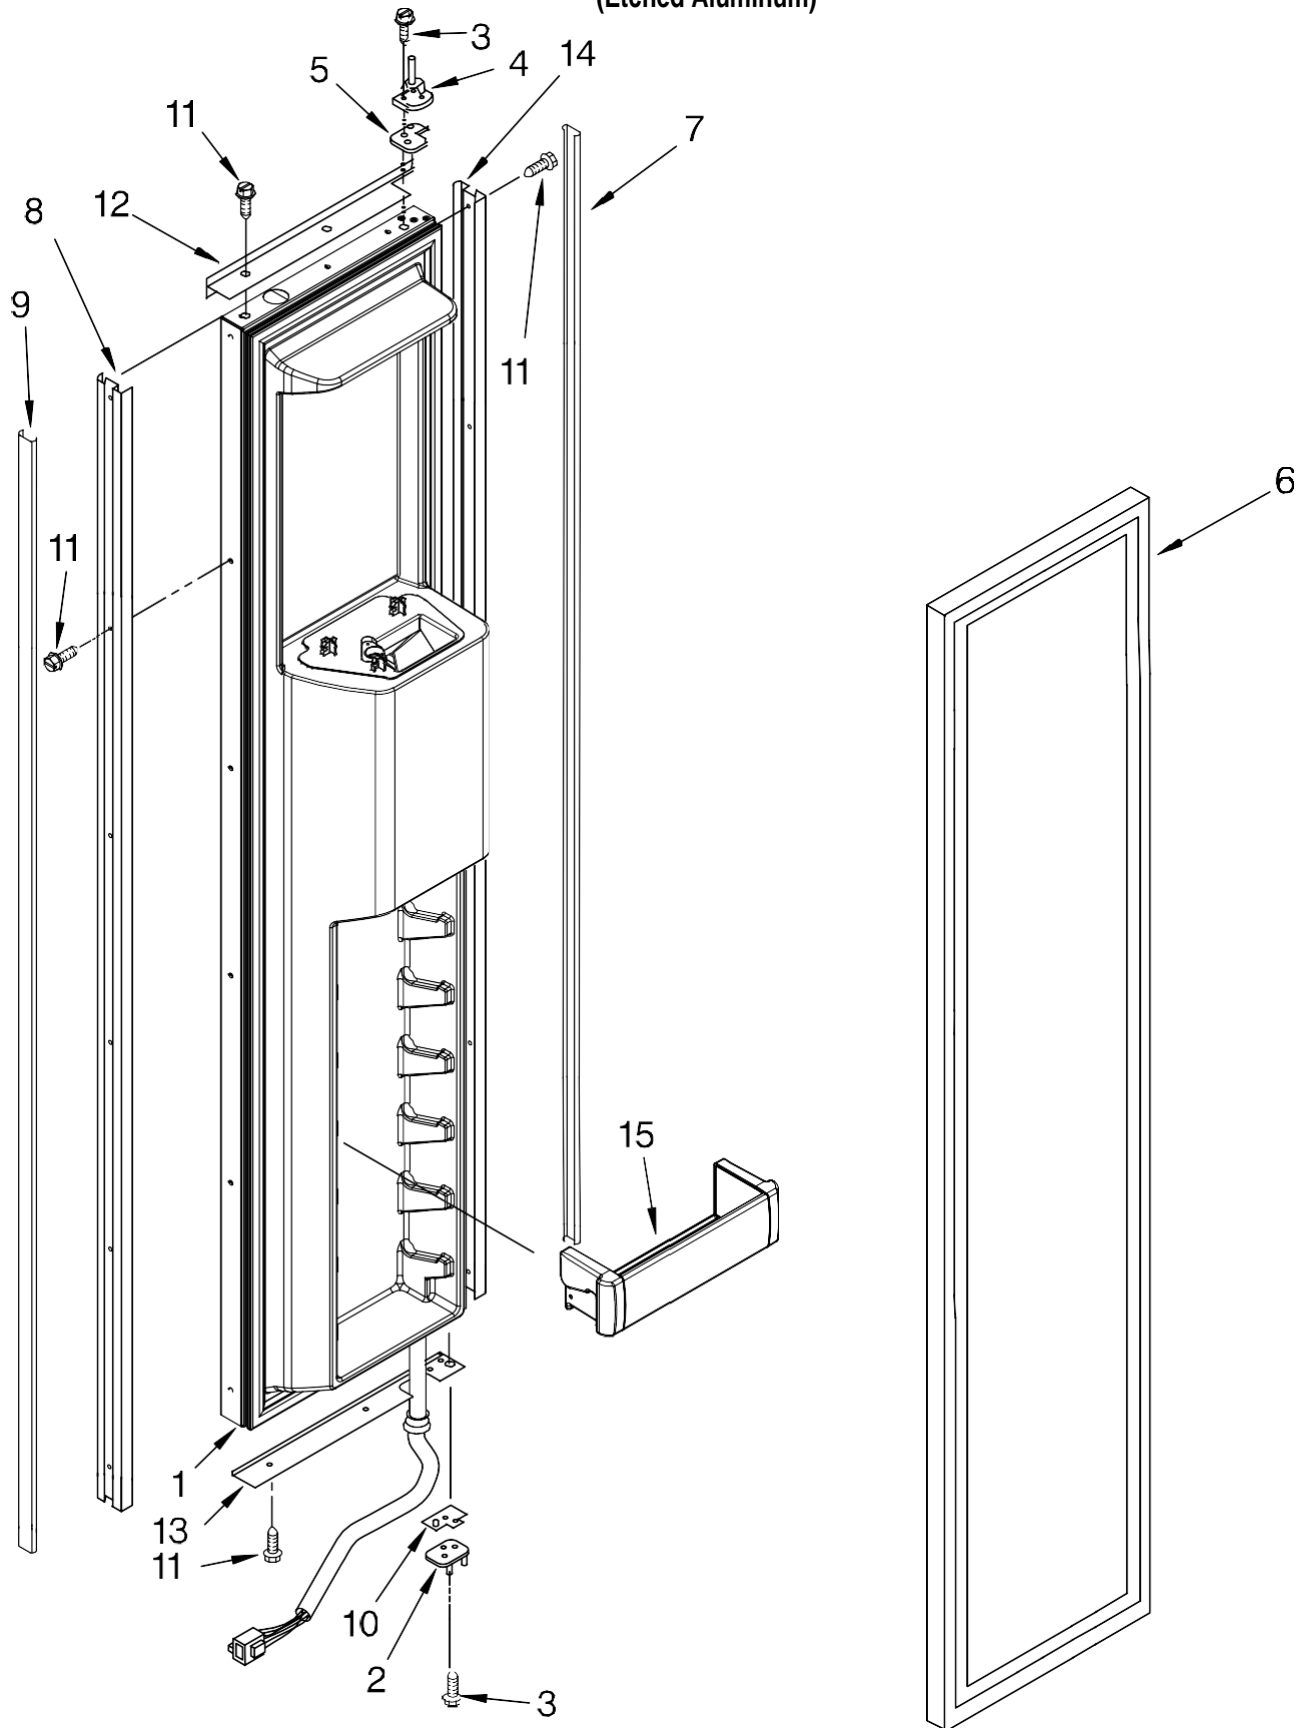

FREEZER DOOR PARTS

For Model: IF48NBOL
(Etched Aluminum)

FOR ORDERING INFORMATION REFER TO PARTS PRICE LIST

FREEZER DOOR PARTS

For Model: IF48NBOL

(Etched Aluminum)

Illus. No.	Part No.	DESCRIPTION
1	2252328	Freezer Door (Includes #14)
2	2302879	Hinge, Bottom
3	489282	Screw
4	2266854	Hinge, Top
5	2316804	Spacer-Door, Top & Bottom
6	2222810	Door Gasket, Magnetic
7	2259448X	Cover, Screw (Hinge Side)
8	2259041X	Trim, Door (Handle Side)
9	2259365X	Cover, Screw (Handle Side)
10	2257637	Door, Spacer
11	8281250	Screw
12	2005021	Trim, Door (Top)
13	2215986	Trim (Bottom)
14	2257687X	Trim, Door (Hinge Side)
15	2222777	Bin, Shelf F.C. (3)