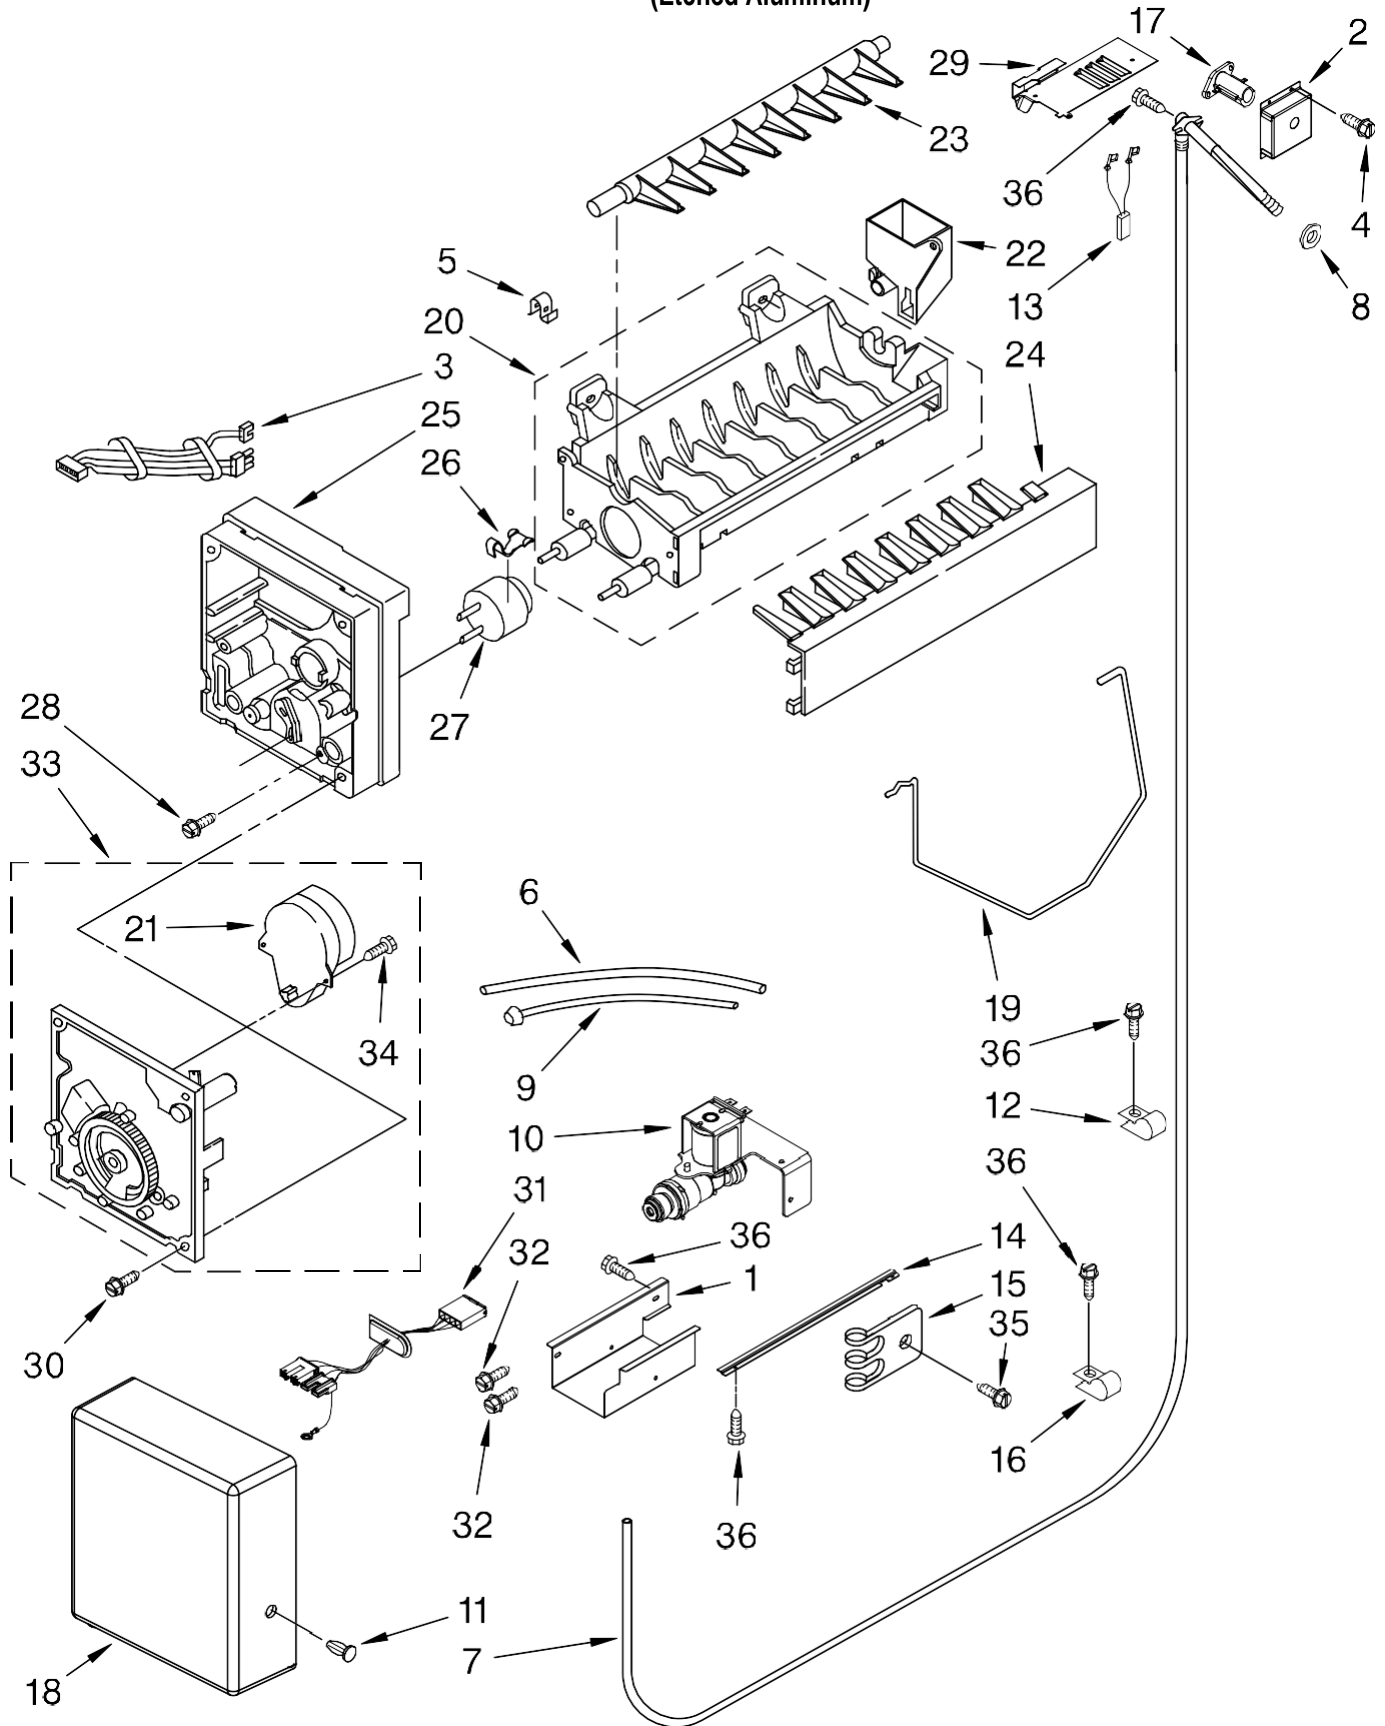

ICEMAKER PARTS

For Model: IF48NBOL

(Etched Aluminum)

FOR ORDERING INFORMATION REFER TO PARTS PRICE LIST

ICEMAKER PARTS

For Model: IF48NBOL

(Etched Aluminum)

Illus. No.	Part No.	DESCRIPTION	Illus. No.	Part No.	DESCRIPTION	Illus. No.	Part No.	DESCRIPTION
1	W10129653	Shield, Valve	15	2305274	Clamp, Nylon Valve	29	2221231	Shield, Heat
2	2259064	Cover, Fill Tube Heater	16	488937	Clamp Tube	30	489276	Screw
3	2310136	Wire Assembly, Icemaker	17	2221240	Heater, Fill Tube	31	W10139195	Wire Assembly (Water Valve)
4	487539	Screw	18	2257538	Cover	32	488500	Screw
5	628379	Clip, Fuse	19	2313990	Shut Off Arm	33	626691	Module Assembly (Includes Items 21 & 34)
6	2325170	Tube, Filter Inlet	20	W10122527	Mold & Heater (Also Order 542638 Silicone Grease)	34	489136	Screw (2)
7	2314048	Water Inlet Tube Assembly	21	626683	Motor	35	489464	Screw
8	1106508	Seal Gasket	22	628356	Cup-Water Fill	36	486194	Screw
9	2317912	Tube, Filter Outlet	23	627843	Ejector	100	2320638	Complete Icemaker Assembly
10	2307650	Valve, Solenoid	24	2182124	Ice Striper			
11	489115	Fastener, Snap-In	25	2195914	Support			
12	2221070	Clamp, Tube	26	2315522	Retainer			
13	2310108	Jumper, Fill Tube Heater			Thermostat (2)			
14	2320559	Support, Valve	27	627985	Thermostat (Also Order 542639 Cement Alumilastic)			
			28	8533917	Screw			
						Following Parts Not Illustrated (Optional Parts Only)		
							8537055	Cleaner, Stainless Steel