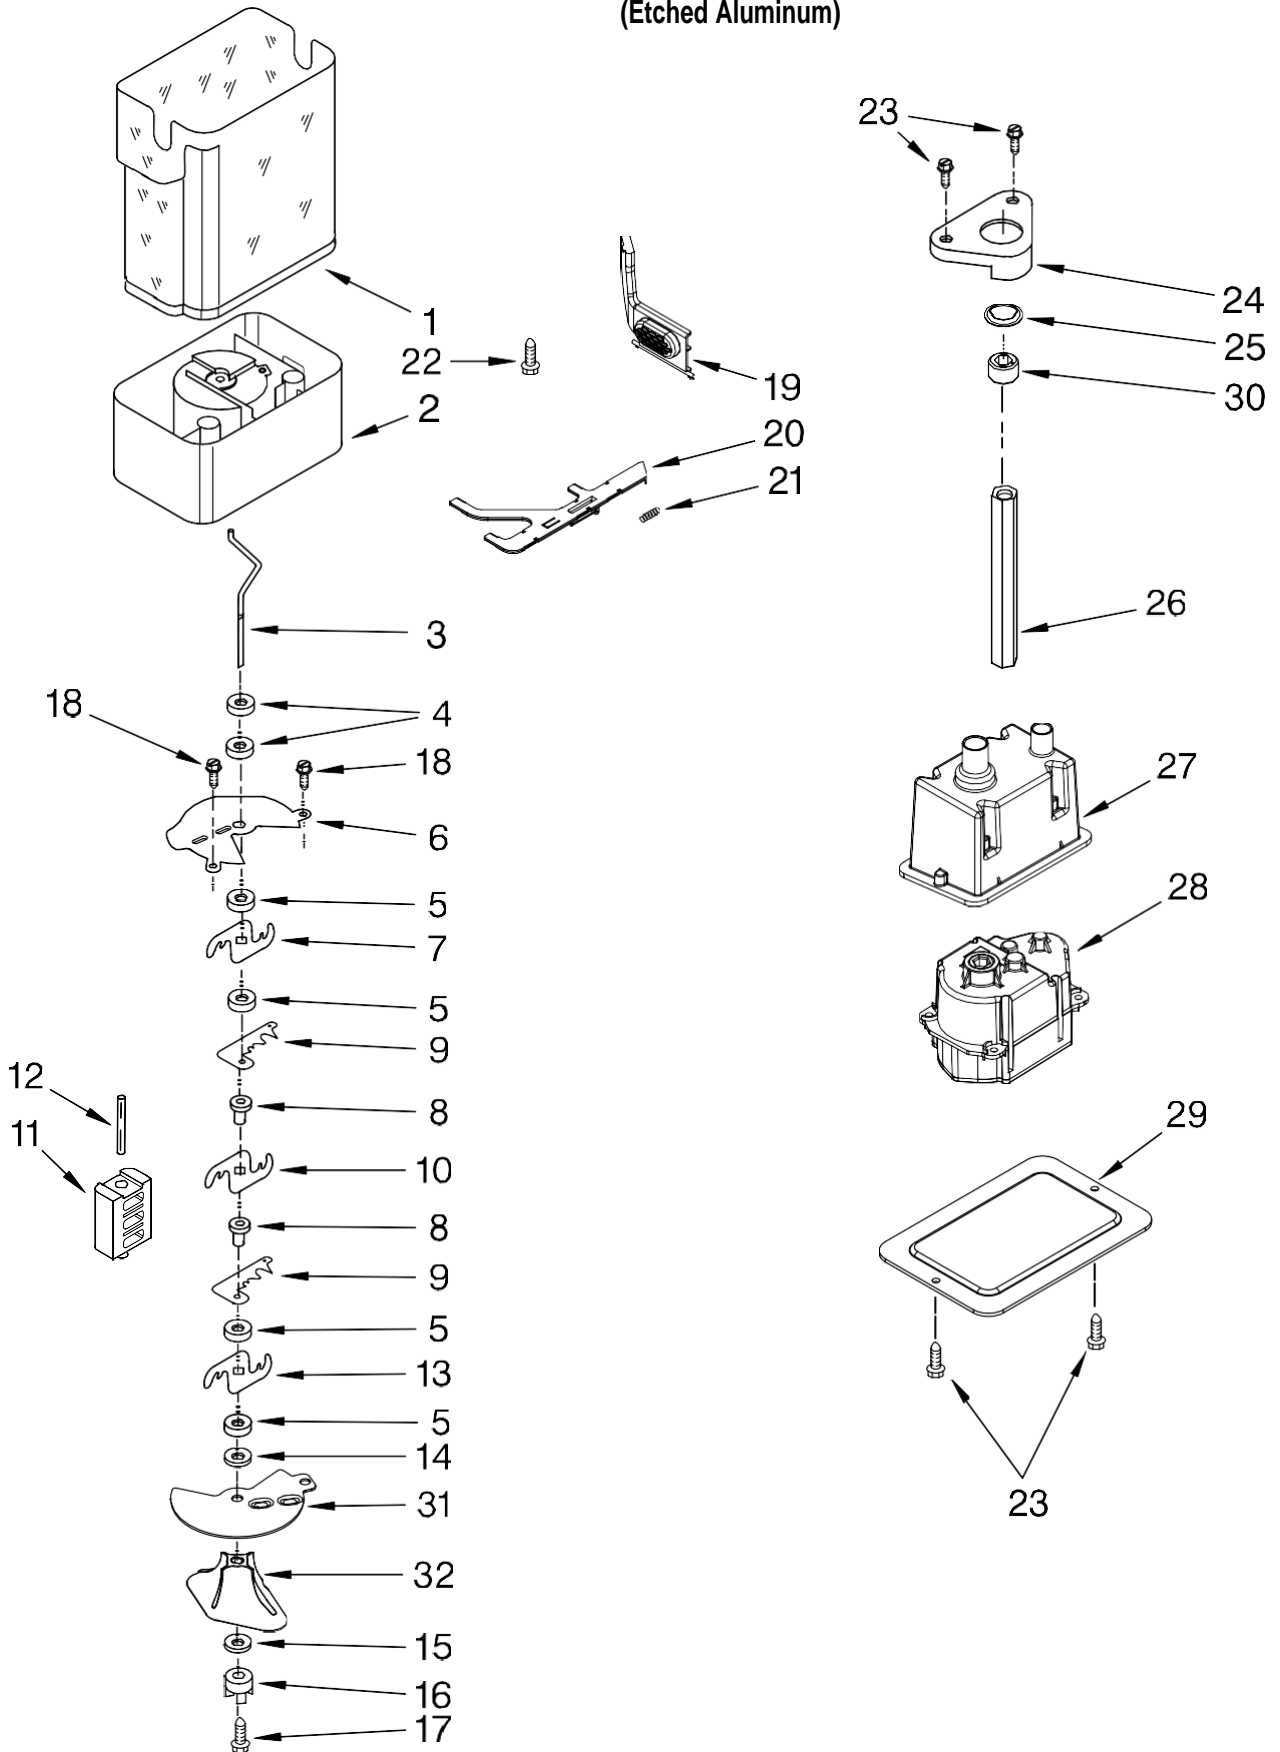

MOTOR AND ICE CONTAINER PARTS

For Models: IF48DBOL

(Etched Aluminum)

FOR ORDERING INFORMATION REFER TO PARTS PRICE LIST

MOTOR AND ICE CONTAINER PARTS

For Models: IF48DBOL

(Etched Aluminum)

Illus. No.	Part No.	DESCRIPTION
1	2222970	Ice Bin
2	W10151248	Crusher Bin
3	W10140642	Auger
4	2258220	Washer, Auger
5	1119007	Spacer, Flat (6)
6	2317248	Cover, Crusher
7	2257024	Blade, Rotary
8	1119005	Spacer, Step (2)
9	2257020	Blade, Fixed
10	2257023	Blade, Rotary
11	2317239	Block, Blade
12	489229	Roll Pin
13	2257022	Blade, Rotary
14	489235	Washer, Plain
15	2198661	Washer, Coupling
16	2188918	Coupling, Top
17	8281164	Screw
18	3400065	Screw
19	2266800	Button, Bin
20	W10134785	Latch, Bin
21	2198608	Spring, Latch
22	2198671	Screw (2)
23	8281163	Screw
24	2188919	Holder
25	2198628	Seal
26	2318030	Drive Shaft
27	2318011	Enclosure, Motor
28	2315546	Dispenser, Motor
29	2318028	Cover
30	2315559	Sleeve, Coupling
31	2317250	Chamber, Divider
32	2317243	Wiper
33	108810	Wiring Harness Dispenser Motor (not shown)

FOR ORDERING INFORMATION REFER TO PARTS PRICE LIST