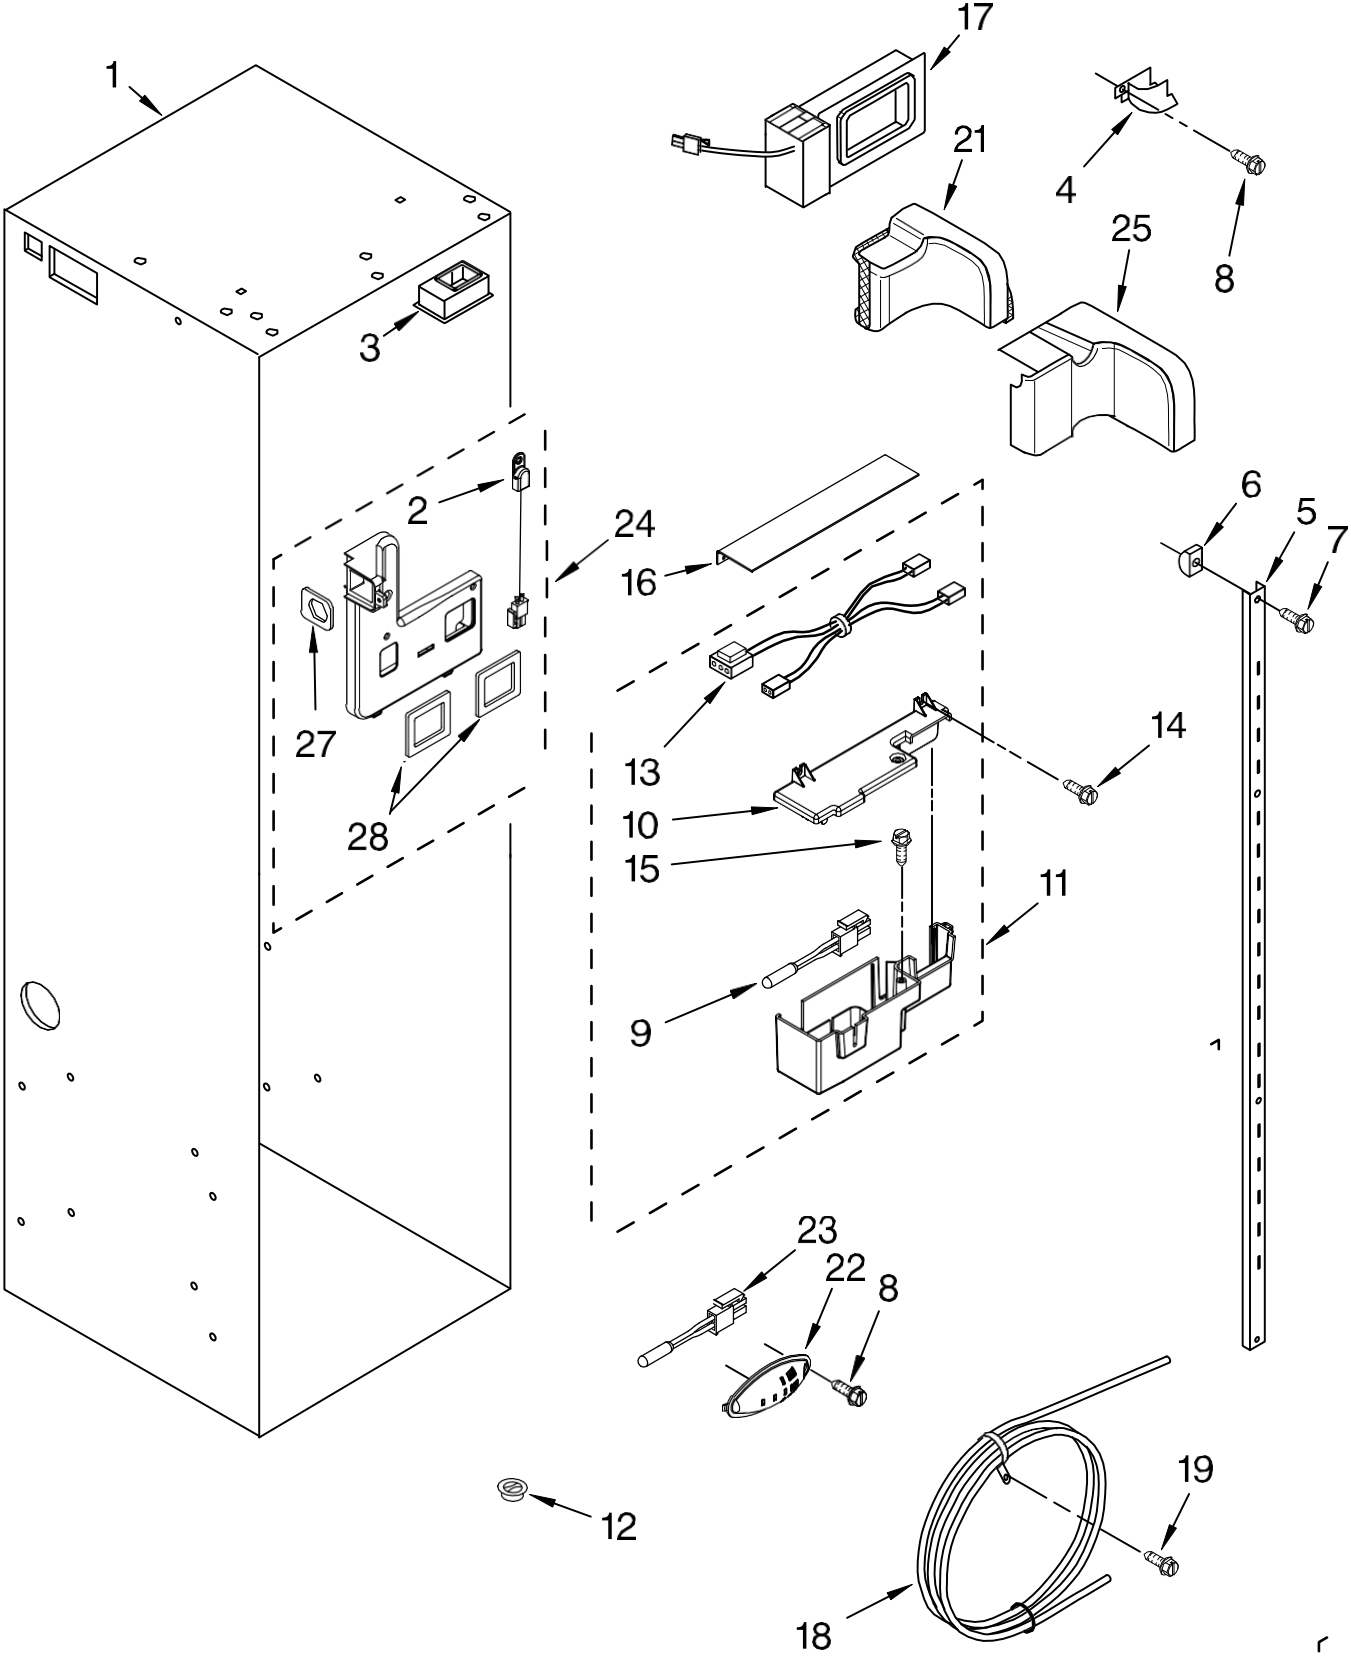

REFRIGERATOR LINER PARTS

For Models: IF48DBOL

(Etched Aluminum)

FOR ORDERING INFORMATION REFER TO PARTS PRICE LIST

REFRIGERATOR LINER PARTS

For Models: IF48DBOL

(Etched Aluminum)

Illus. No.	Part No.	DESCRIPTION
1		Liner (Not A Serviceable Part)
2	2306010	Thermistor
3	2208970	Air Duct
4	2003577	Guard, Air Return
5	2259077	Ladder, Shelf (2)
6	520965	Screw Support, Ladder (8)
7	2006475	Screw
8	487539	Screw
9	2302937	Thermistor
10	2302986	Lid, Meat Pan Baffle
11	W10169528	Baffle Control Assembly
12	2171846	Release Valve
13	2310205	Jumper, Air Baffle
14	488357	Screw
15	486194	Screw
16	W10159487	Diverter, Crisper Cover
17	2221296	Air Baffle Assembly
18	2327509	Reservoir
19	488280	Screw
21	2309222	Diffuser Assembly
22	2317105	Cover, Thermistor
23	2188820	Thermistor
24	2302992	Spacer, Air-Baffle
25	2309087	Cover, Diffuser
27	2259412	Seal, Air Duct (Round Hole)
28	2259398	Seal, Air Duct (Square Hole)