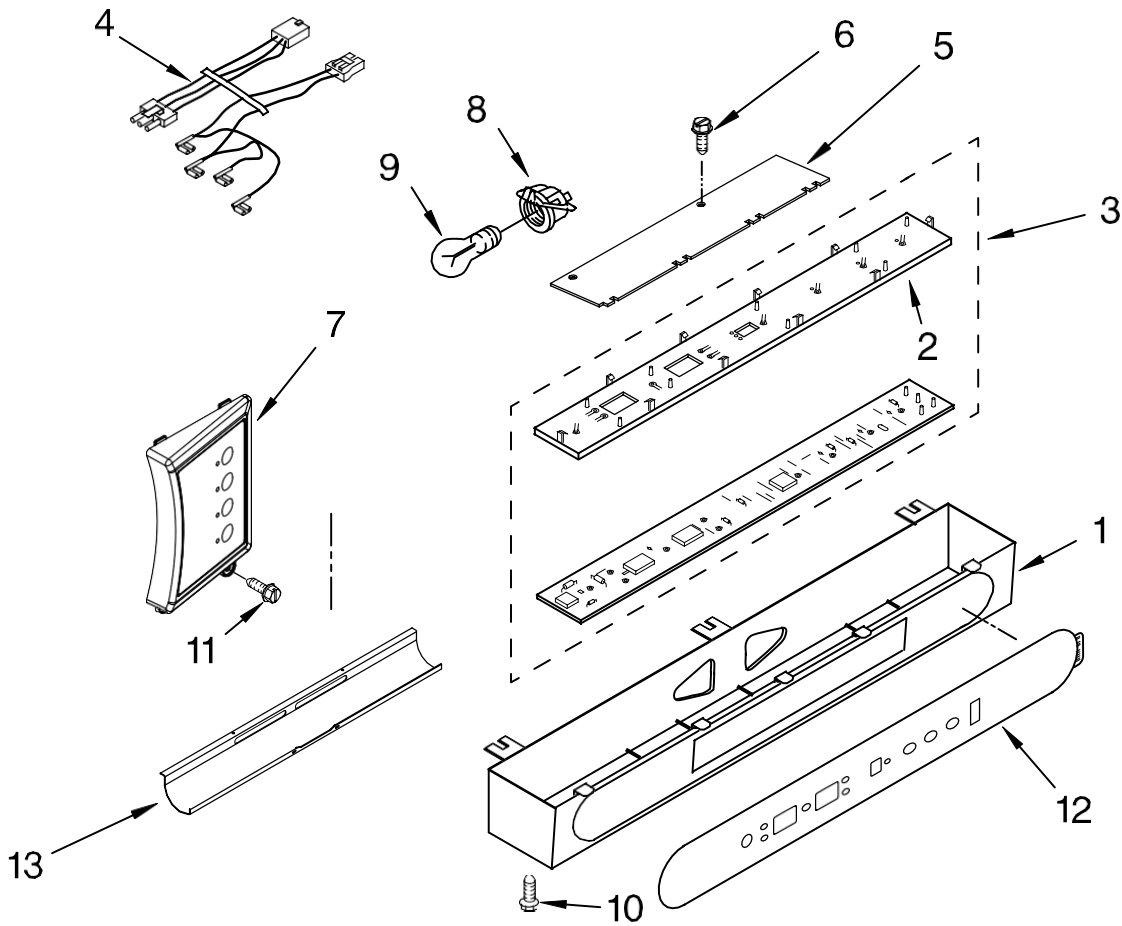

CONTROL PANEL PARTS

For Models: IF48DBOL

(Etched Aluminum)

Illus. No.	Part No.	DESCRIPTION
1	2302773	Control Box
2	2215670	Insert
3	106428	Circuit Board, Housing Control
4	2310197	Wire Harness
5	2221121	Support, Bracket
6	489006	Screw
7	W10151210	Display Assembly, Ingredient Care
8	2162085	Socket, Light (2)
9	2255743	Light Bulb (2)
10	486194	Screw
11	8281185	Screw
12	W10165031	Overlay
13	2302716	Shield, Light

FOR ORDERING INFORMATION REFER TO PARTS PRICE LIST