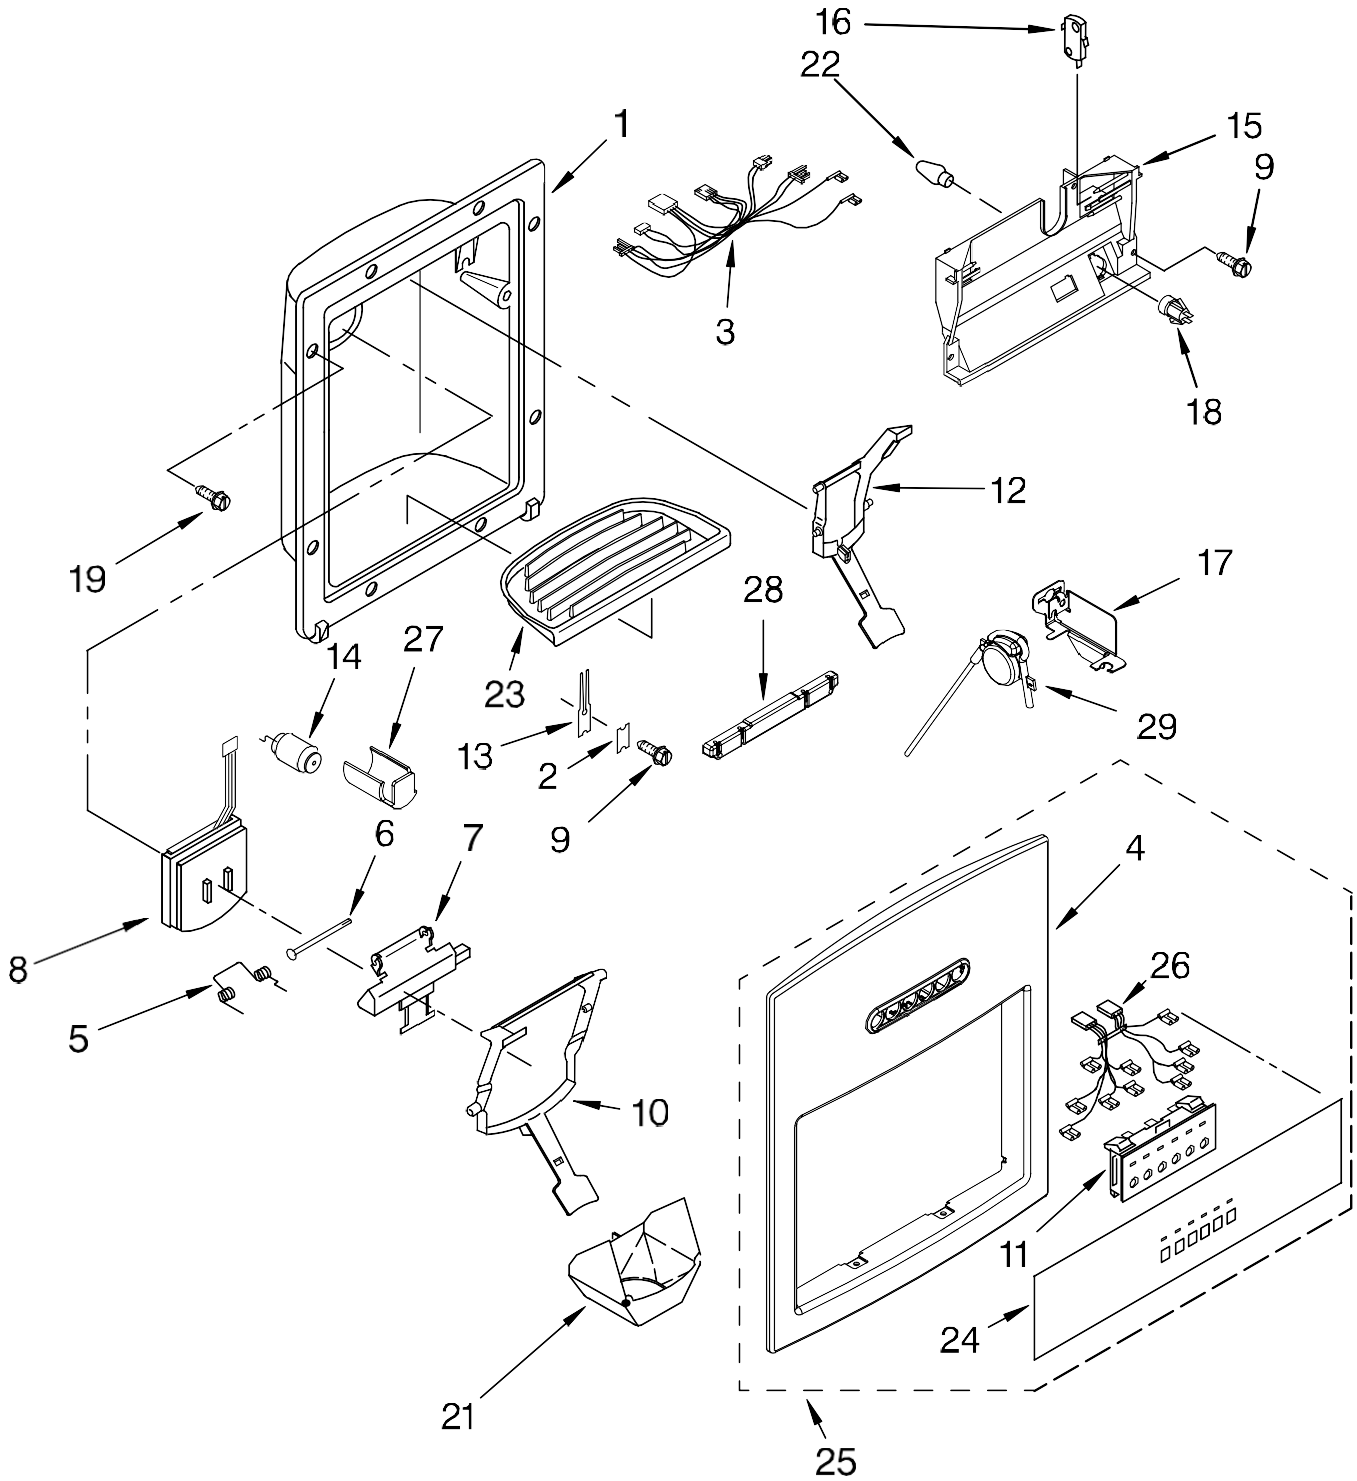

DISPENSER FRONT PARTS

For Models: IF48DBOL

(Etched Aluminum)

FOR ORDERING INFORMATION REFER TO PARTS PRICE LIST

DISPENSER FRONT PARTS

For Models: IF48DBOL

(Etched Aluminum)

Illus. No.	Part No.	DESCRIPTION
1		Housing, Dispenser (Not Serviced)
2	2195051	Strain Relief
3	2310198	Wire Assembly
4		Cover, Dispenser (Not Available— Order Item 25)
5	2304772	Spring, Torsion
6	2196195	Pin
7	2304355	Ice Door Mechanism
8	2180353	Door, Ice
9	489000	Screw
10		Lever, Ice Dispenser
	2259396B	Black
11		Switch Assembly (Not Available— Order Item 25)
12		Lever, Water Dispenser
	2259395B	Black
13	2194719	Spring, Lever
14	2205686	Delay Mechanism
15	W10139151	Bracket, Control
16	2162361	Switch (4)
17	2259209	Bracket, Anti- Drip Valve
18	2180200	Lamp Holder
19	8281164	Screw
21	2180224	Guide, Ice
22	3406124	Light Bulb
23	2206670B	Grill, Overflow
24		Overlay, Cover (Not Available— Order Item 25)
25	W10165057	Front Cover Assembly (Includes Items 4, 11, 24 & 26)
26	W10139149	Switch-Jumper, Wire Assembly
27	2252127	Sleeve, Delay Mechanism
28	2306077	Spacer, Dispenser Cover
29	2320669	Valve, Anti-Drip