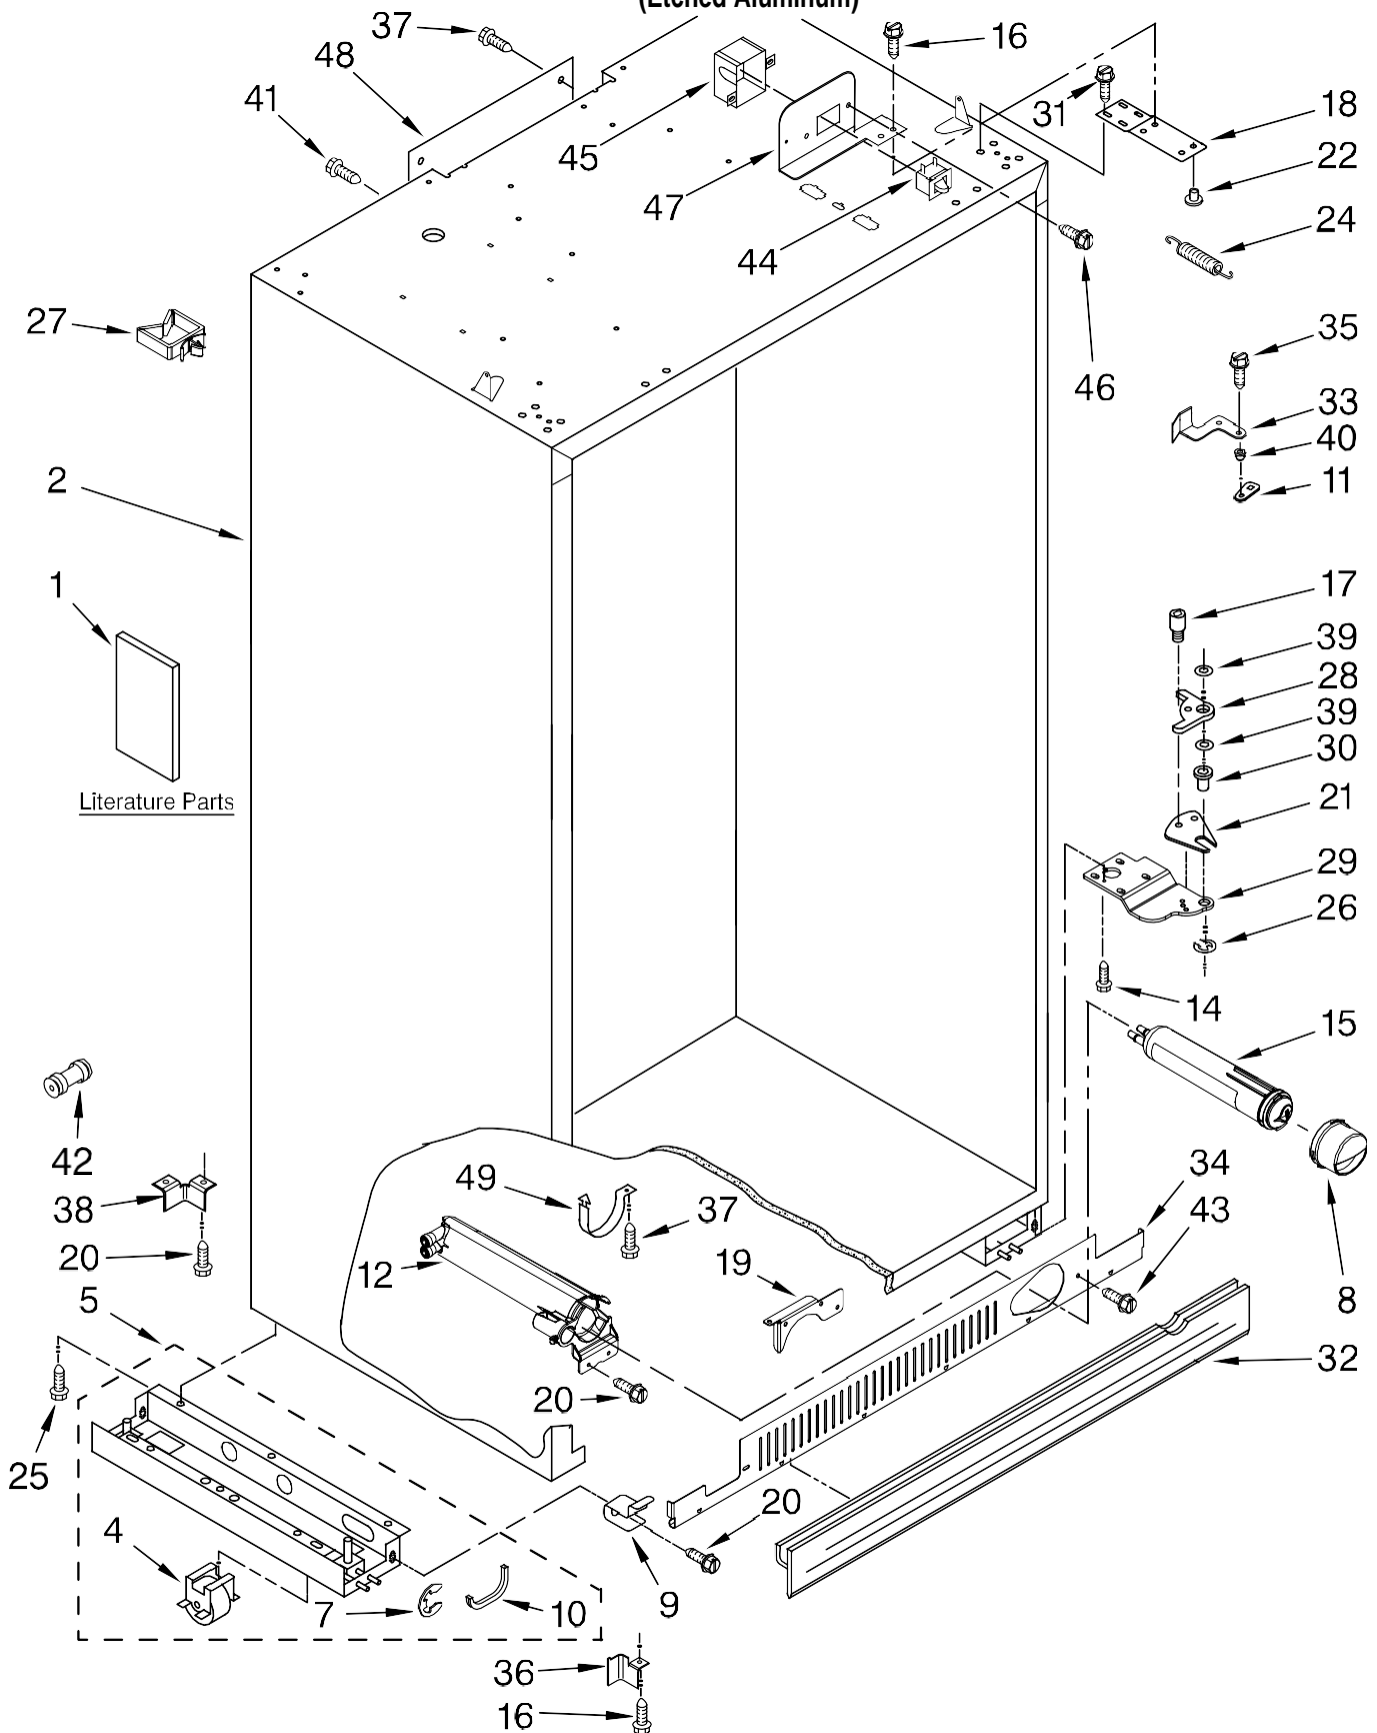

CABINET PARTS

For Models: IF48DBOL

(Etched Aluminum)

FOR ORDERING INFORMATION REFER TO PARTS PRICE LIST

CABINET PARTS

For Models: IF48DBOL

(Etched Aluminum)

Illus. No.	Part No.	DESCRIPTION	Illus. No.	Part No.	DESCRIPTION	Illus. No.	Part No.	DESCRIPTION
1		Literature Parts	17	3400230	Screw, Door Stop	34		Grille Bottom, Front
	W10159566	Use & Care Guide	18	2257644	Hinge (Top)		2209431B	Black
	W10165112	Energy Guide	19	2307582	Bracket, Mtg (Water Filter)	35	2005921	Screw
	W10180103	Service & Wiring Sheet	20	489464	Screw	36		Bracket, Support Base (Front)
	2306424	Icemaker and Ingredient Care Center Service Sheet	21	2004994	Lock, Adjustable Bushing		2006616	Left
			22	2300082	Bushing		2006556	Right
	W10180893	Main Control Service Sheet	24		Spring, Door Closure	37	1157158	Screw
	W10159564	Installation Instructions		2221242	Right Side	38	2006617	Bracket, Support Base (Rear) (2)
2		Cabinet (Not A Serviceable Part)		2004517	Left Side	39	2006346	Washer
4	W10138054	Roller, Front & Rear (4)	25	486194	Screw	40	2266880	Bushing, Extension Arm
5		Support, Leveler Assembly	26	2005008	Retaining Ring, Adjustable Bushing	41	1163283	Screw
	2318194	Refrigerator Side	27	W10129069	Wire Clip (5)	42		Connector, Water Tube
	2318193	Freezer Side	28	2006342	Gap, Cover Assembly (Bottom)		2209709	5/16-1/4"
7	2006841	Ring, Retainer	29		Hinge (Bottom) 2006779	43	8281163	Screw
8		Cap, Water Filter			Freezer Side 2006780	44		Switch, Rocker Arm 1118894
9	2186494B	Black			Refrigerator Side			Refrigerator Door Side
10	2325157	Bracket, Grill	30	2302876	Bushing, Adjustable		1115373	Freezer Door Side
11	2307584	Grommet, Crossover Tube	31	8533913	Screw 1/4-20 x 5/8	45	2215938	Cover, Switch (2)
12	2005783	Cam, Door Closer	32		Skirt-Grille, Bottom	46	487415	Screw (2)
14	3400525	Screw		2209026B	Black	47		Bracket, Switch 2221097
15	W10168990	Filter, Water	33		Extension Arm, Door Closer		2221096	Left
16	489399	Screw		2266882	Right	48	2215612	Cover, Rear
				2266881	Left, Chrome	49	2209090	Band, Support