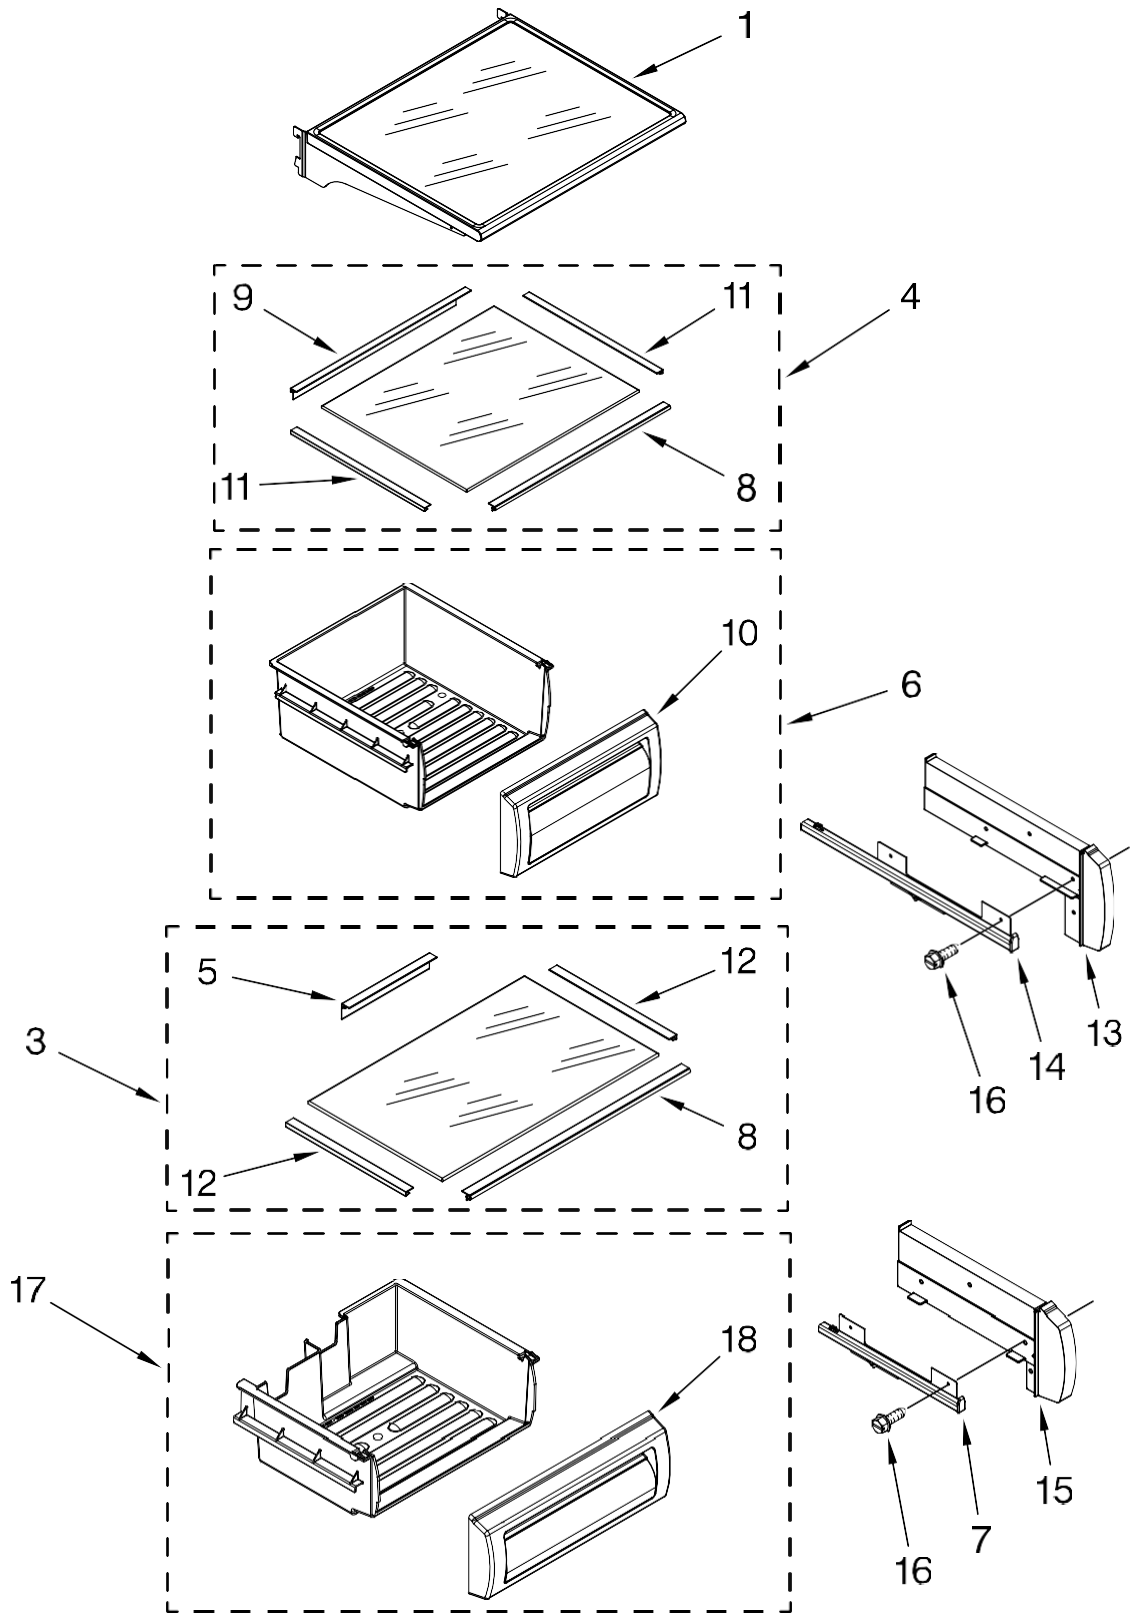

CONTROL PANEL PARTS

For Models: IF48DBOL

(Etched Aluminum)

Illus. No.	Part No.	DESCRIPTION
1	2302773	Control Box
2	2215670	Insert
3	106428	Circuit Board, Housing Control
4	2310197	Wire Harness
5	2221121	Support, Bracket
6	489006	Screw
7	W10151210	Display Assembly, Ingredient Care
8	2162085	Socket, Light (2)
9	2255743	Light Bulb (2)
10	486194	Screw
11	8281185	Screw
12	W10165031	Overlay
13	2302716	Shield, Light

FOR ORDERING INFORMATION REFER TO PARTS PRICE LIST

TOP GRILLE AND UNIT COVER PARTS

For Models: IF48DBOL

(Etched Aluminum)

Illus. No.	Part No.	DESCRIPTION
1		Panel, Decorative Assembly 2259424X Etched Aluminum
2	W10161693	Cover, Unit
3	486194	Screw
4	2256466	Back Panel
5	W10121229	Cover, Unit Front
6	487415	Screw
7	2310194	Wire Assembly RC/FC Light Switch
9	489348	Clamp
10	2003347	Tee Bolt(4)
11	1161548	Nut (4)

FOR ORDERING INFORMATION REFER TO PARTS PRICE LIST

REFRIGERATOR SHELF PARTS

For Models: IF48DBOL

(Etched Aluminum)

FOR ORDERING INFORMATION REFER TO PARTS PRICE LIST

REFRIGERATOR SHELF PARTS

For Models: IF48DBOL

(Etched Aluminum)

Illus. No.	Part No.	DESCRIPTION
1	W10165104	Shelf Assembly
3	W10165092	Assembly, Meat Pan Cover
4	W10165086	Assembly, Crisper Cover
5	2257583	Trim, Glass Rear
6	2252413	Crisper Pan (2)
7		Slide, Meat Pan
	2302954	Left Side
	2302955	Right Side
8	2302832	Trim, Glass Front
9	2256255	Trim, Glass Rear
10	2256249	Front, Crisper Pan
11	2252255	Trim, Glass Side Crisper Pan
12	2256250	Trim, Glass Side Meat Pan
13		Spacer, Crisper
	2256222	Right Side (2)
	2256223	Left Side (2)
14		Slide, Crisper
	2302956	Right Side
	2302957	Left Side
15		Spacer, Meat Pan
	2256243	Left Side
	2256244	Right Side
16		Screw
	8533929	Right Side- (8-18 x 1.375)
	8533928	Left Side- (8-18 x .750)
17	2256370	Pan Assembly Meat
18	2256367	Front, Meat Pan