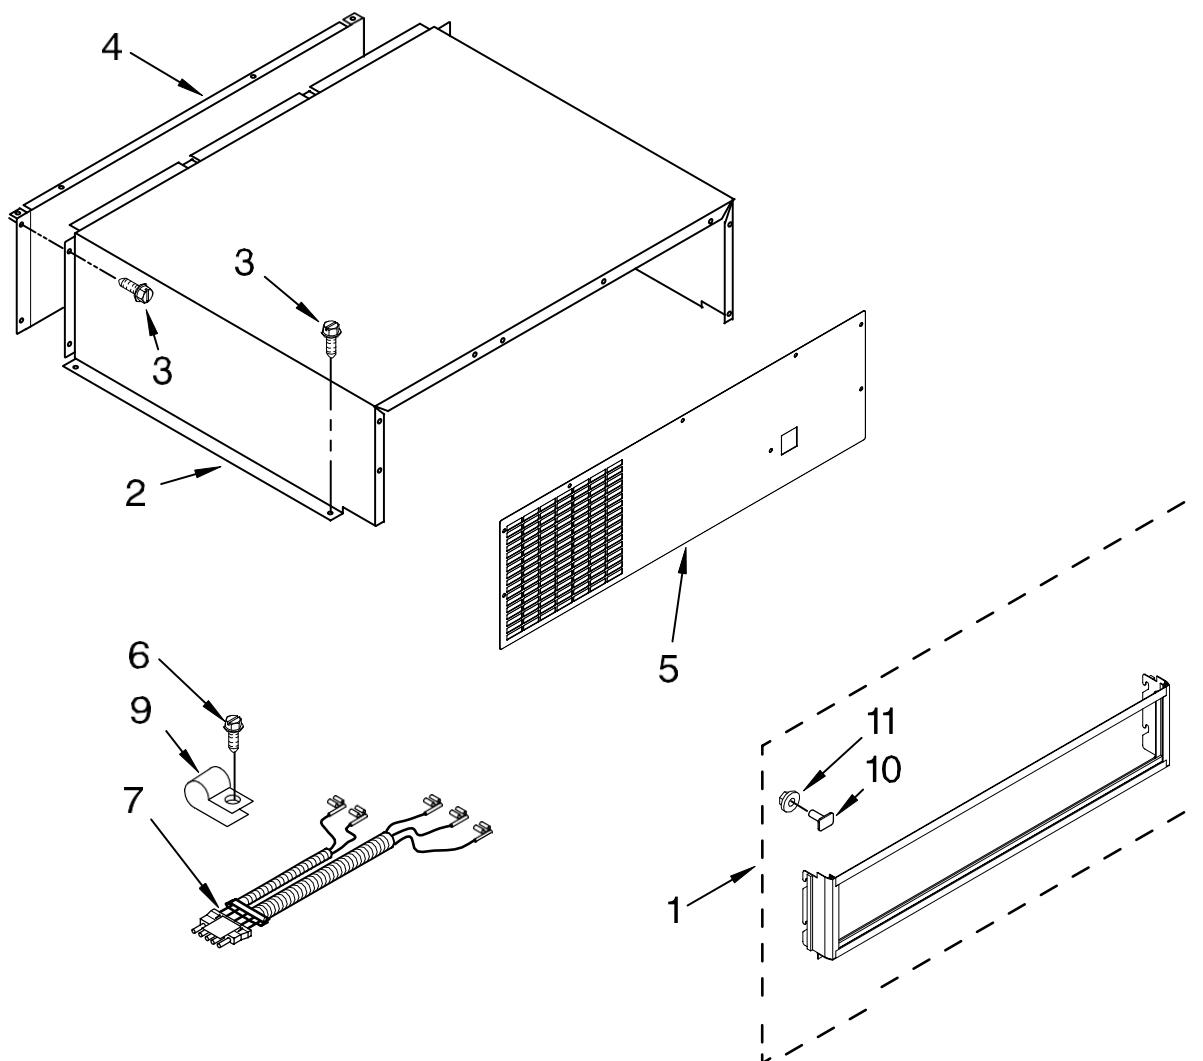

(Etched Aluminum)

Illus. No.	Part No.	DESCRIPTION
1		Liner (Not A Serviceable Part)
2	2306010	Thermistor
3	2208970	Air Duct
4	2003577	Guard, Air Return
5	2259077	Ladder, Shelf (2)
6	520965	Screw Support, Ladder (8)
7	2006475	Screw
8	487539	Screw
9	2302937	Thermistor
10	2302986	Lid, Meat Pan Baffle
11	W10169528	Baffle Control Assembly
12	2171846	Release Valve
13	2310205	Jumper, Air Baffle
14	488357	Screw
15	486194	Screw
16	W10159487	Diverter, Crisper Cover
17	2221296	Air Baffle Assembly
18	2327509	Reservoir
19	488280	Screw
21	2309222	Diffuser Assembly
22	2317105	Cover, Thermistor
23	2188820	Thermistor
24	2302992	Spacer, Air-Baffle
25	2309087	Cover, Diffuser
27	2259412	Seal, Air Duct (Round Hole)
28	2259398	Seal, Air Duct (Square Hole)

CONTROL PANEL PARTS

For Models: IF48DBOL

(Etched Aluminum)

Illus. No.	Part No.	DESCRIPTION
1	2302773	Control Box
2	2215670	Insert
3	106428	Circuit Board, Housing Control
4	2310197	Wire Harness
5	2221121	Support, Bracket
6	489006	Screw
7	W10151210	Display Assembly, Ingredient Care
8	2162085	Socket, Light (2)
9	2255743	Light Bulb (2)
10	486194	Screw
11	8281185	Screw
12	W10165031	Overlay
13	2302716	Shield, Light

FOR ORDERING INFORMATION REFER TO PARTS PRICE LIST

TOP GRILLE AND UNIT COVER PARTS

For Models: IF48DBOL

(Etched Aluminum)

Illus. No.	Part No.	DESCRIPTION
1		Panel, Decorative Assembly 2259424X Etched Aluminum
2	W10161693	Cover, Unit
3	486194	Screw
4	2256466	Back Panel
5	W10121229	Cover, Unit Front
6	487415	Screw
7	2310194	Wire Assembly RC/FC Light Switch
9	489348	Clamp
10	2003347	Tee Bolt(4)
11	1161548	Nut (4)