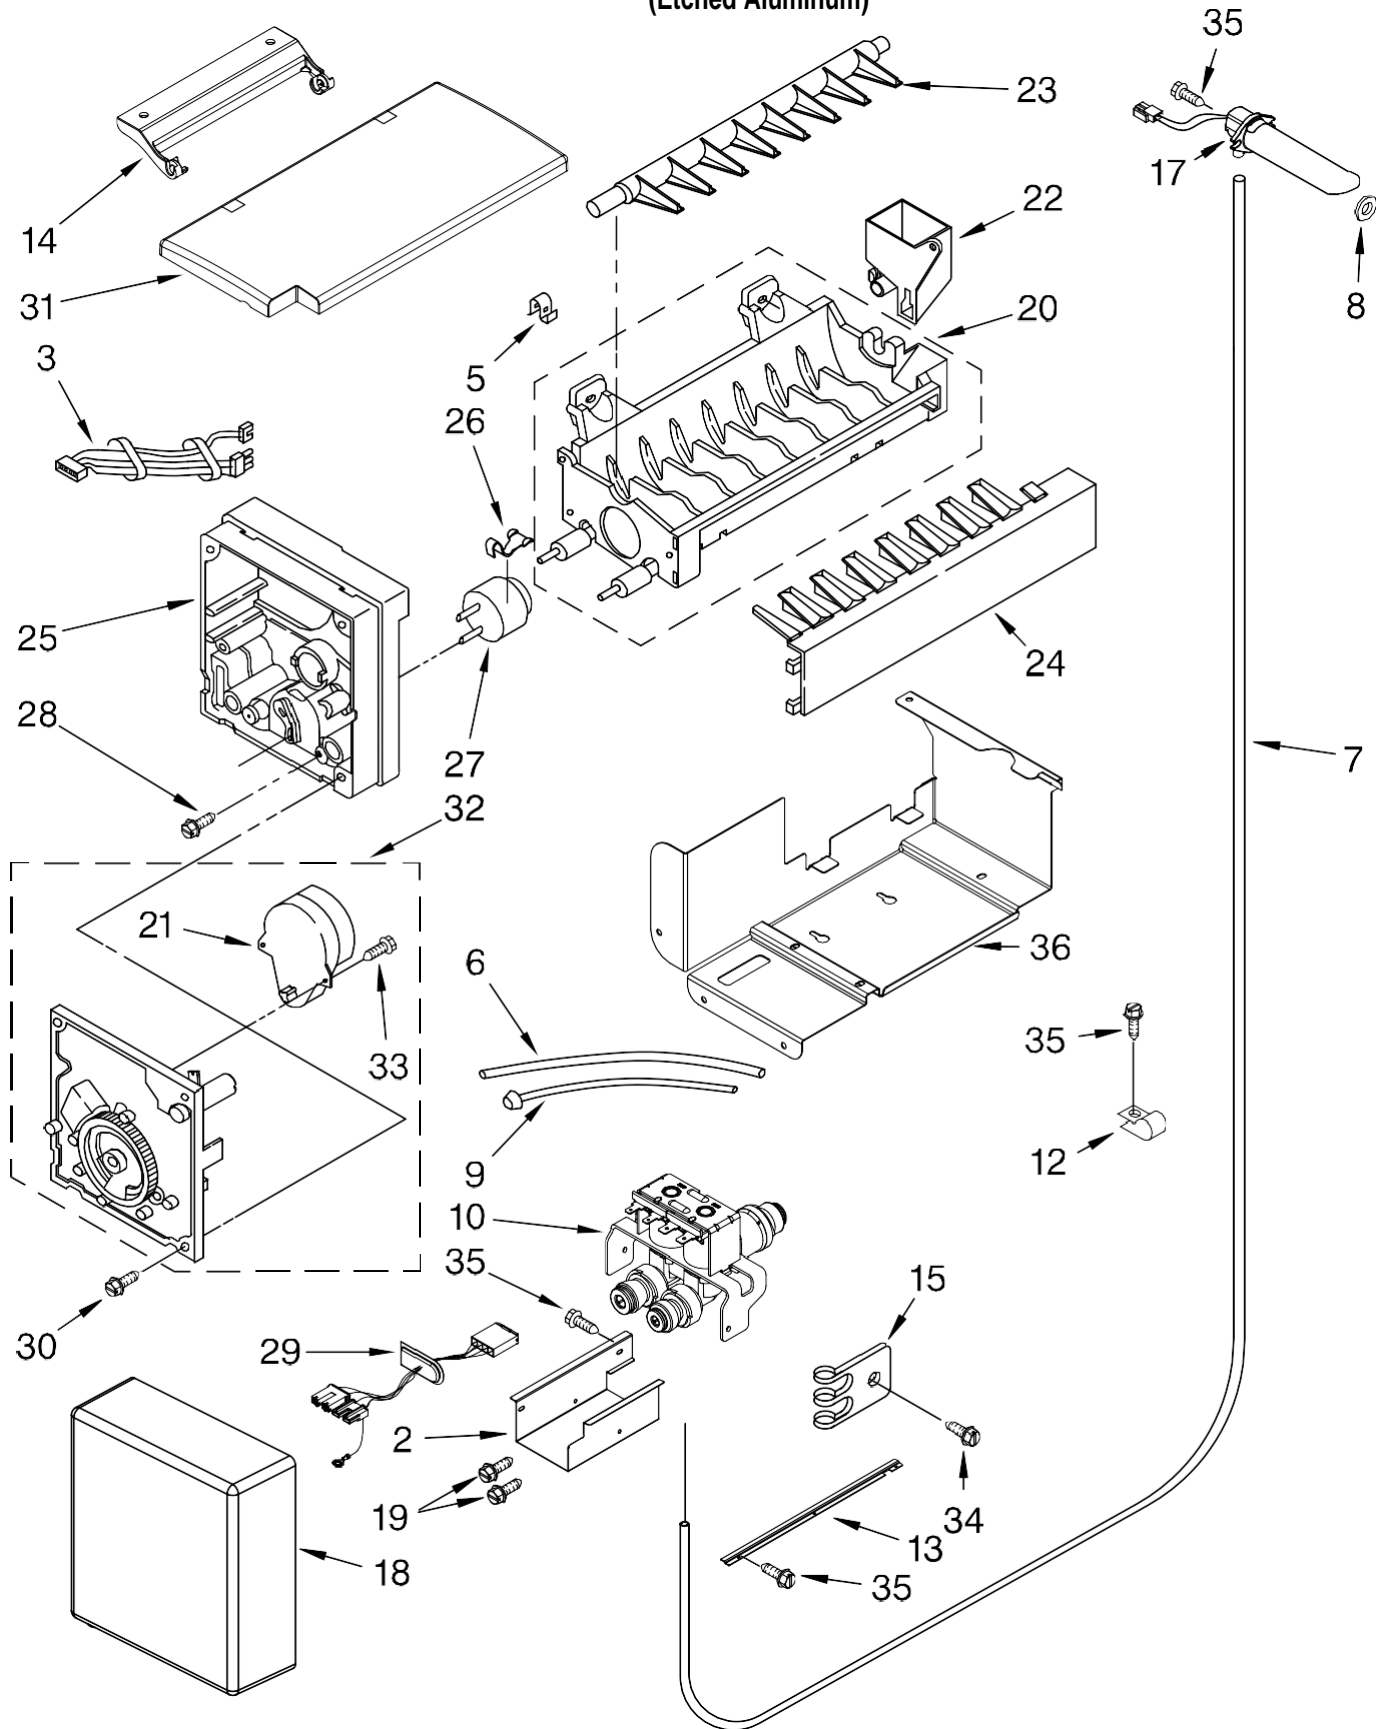

ICEMAKER PARTS

For Models: IF48DBOL

(Etched Aluminum)

FOR ORDERING INFORMATION REFER TO PARTS PRICE LIST

ICEMAKER PARTS

For Models: IF48DBOL

(Etched Aluminum)

Illus. No.	Part No.	DESCRIPTION	Illus. No.	Part No.	DESCRIPTION	Illus. No.	Part No.	DESCRIPTION
2	W10129655	Shield, Valve	20	W10122527	Mold & Heater	31	2221232	Cover, Icemaker
3	2310191	Wire Assembly, Icemaker			(Also Order 542638 Silicone Grease)	32	626680	Module Assembly (Includes Items 21 & 33)
5	628379	Clip, Fuse	21		Motor, (Not Serviceable Order Item 32)	33	489136	Screw (2)
6	2325170	Tube, Filter Inlet	22	628356	Cup-Water Fill	34	489464	Screw
7	2320658	Water Tube	23	627843	Ejector	35	486194	Screw
8	2302758	Seal Gasket	24	2198598	Ice Striper	36	2252228	Bracket, Icemaker Mounting
9	2317912	Tube, Filter Outlet	25	2194712	Support	100	2320636	Complete Icemaker Assembly
10	2317883	Valve, Solenoid	26	2315522	Retainer	Following Parts Not Illustrated (Optional Parts Only)		
12	2221070	Clamp, Tube	27	628397	Thermostat (Also Order 542639 Cement Alumilastic)			
13	2320559	Support Valve	28	8533917	Screw	8537055		Cleaner, Stainless Steel
14	2198641	Bracket, Icemaker Cover	29	W10139193	Wire Assembly, Smart Valve	W10151246		Ice Container Assembly
15	2305274	Clamp, Nylon Valve	30	489276	Screw			
17	2302756	Tube, Water Inlet						
18	2257538	Cover						
19	488500	Screw						

FOR ORDERING INFORMATION REFER TO PARTS PRICE LIST