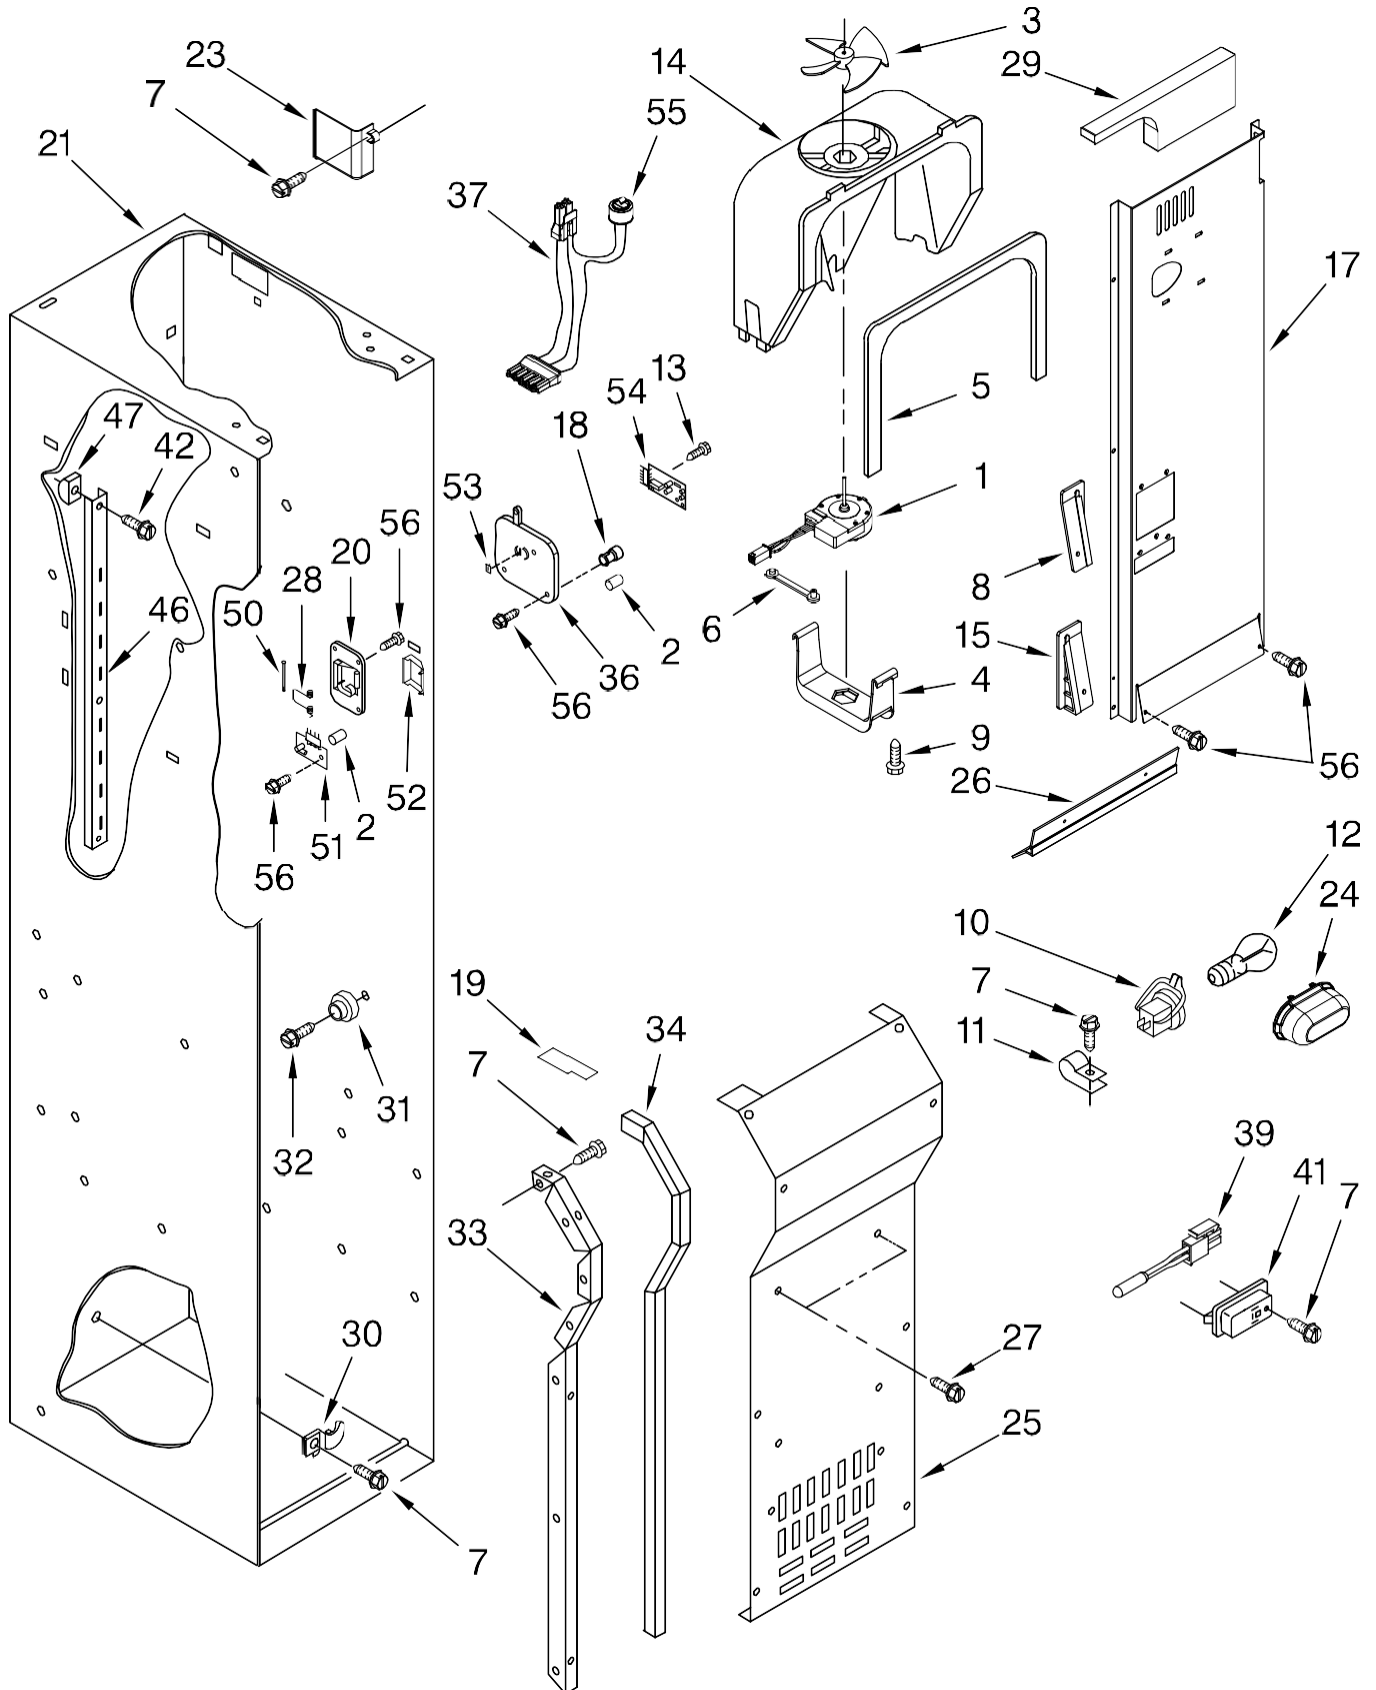

FREEZER LINER AND AIR FLOW PARTS

For Models: IF48DBOL

(Etched Aluminum)

FOR ORDERING INFORMATION REFER TO PARTS PRICE LIST

FREEZER LINER AND AIR FLOW PARTS

For Models: IF48DBOL

(Etched Aluminum)

Illus. No.	Part No.	DESCRIPTION	Illus. No.	Part No.	DESCRIPTION	Illus. No.	Part No.	DESCRIPTION
1	2259385	Fan Motor	20	W10151205	Cover, Emitter	36	W10151208	Cover, Receiver
2	2198665	Tube, P.C. Board	21		Liner (Not A Serviceable Part)	37	W10139189	Harness, Evap Fan (Includes Item 55)
3	2169142	Fan Blade	23	2259025	Cover, Air Outlet	39	2306010	Thermistor
4	2223733	Retainer, Fan Motor	24	2307751	Light Shield	41	2317105	Cover, Thermistor
5	2302817	Gasket, Cover	25	W10158005	Cover, Evaporator	42	2006475	Screw
6	2223986	Grommet	26	2302851	Support, Air Duct	46	2259032	Ladder, Shelf
7	486194	Screw	27	487539	Screw	47	2259445	Support, Screw
8	2259464	Wedge, Air Duct	28	2198635	Spring	50	2198634	Pin
9	488500	Screw, Ground	29	2309284	Deflector, Air Duct	51	2220398	P.C. Board Emitter
10	2223857	Socket, Light (2)	30	1112260	Support, Evaporator	52	2198633	Flipper
11	488937	Clamp, Nylon	31	2196483	Shelf, Stud (20)	53	2315398	Slide, Icemaker Shut Off
12	2326255	Light Bulb	32	8281158	Screw	54	2255114	P.C. Board, Receiver
13	489214	Screw	33		Evaporator, Cover Rail	55	W10160570	Defrost, Bi-Metal
14	2182120	Scroll, Fan		2221107	Left Side	56	8281185	Screw
15	2259465	Wedge, Air Duct		2259355	Right Side			
17	2307775	Air Duct	34	2220904	Gasket (2)			
18	2198643	Lens			Evaporator Cover			
19		Block, Fan Scroll						
	2209482	Right						
	2209482	Left						

FOR ORDERING INFORMATION REFER TO PARTS PRICE LIST