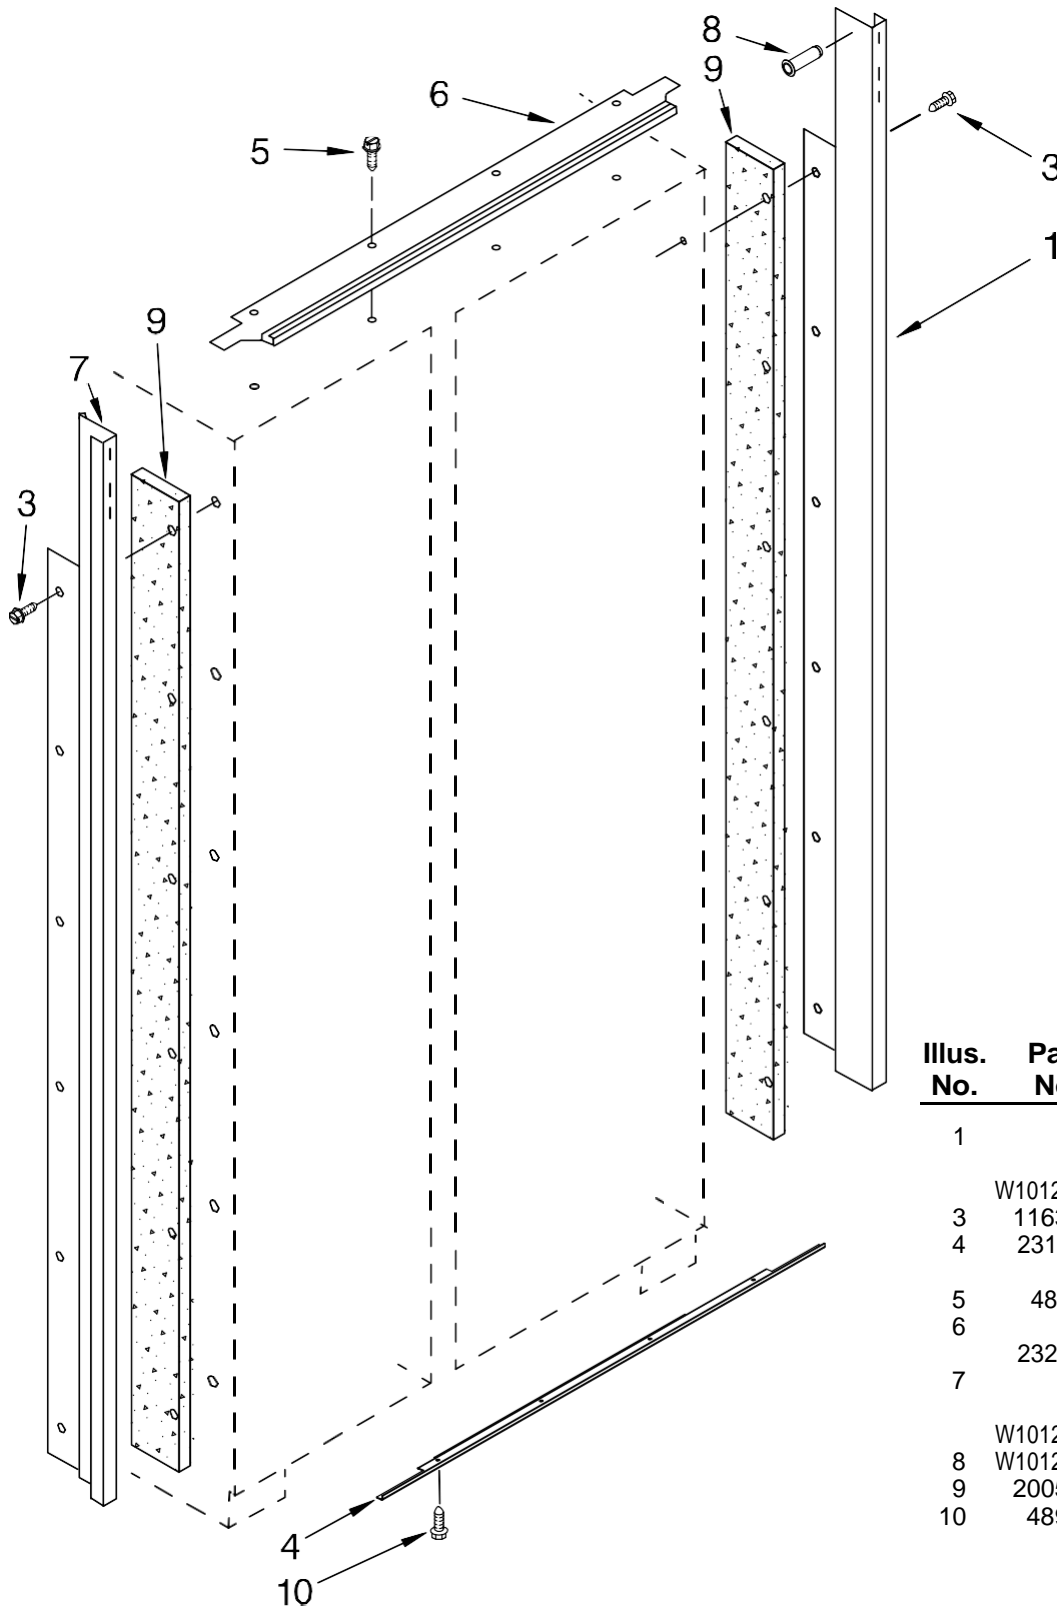

CABINET TRIM PARTS

For Models: IF48DBOL

(Etched Aluminum)

Illus. No.	Part No.	DESCRIPTION
1		Cabinet, Trim (Right Side)
	W10121468	Etched Aluminum
3	1163283	Screw
4	2316688	Cabinet, Trim (Bottom)
5	486194	Screw
6		Cabinet, Trim Top
	2327373	Etched Aluminum
7		Cabinet Trim (Left Side)
	W10121475	Etched Aluminum
8	W10121451	Nutsert (4)
9	2005925	Seal-Trim, Side
10	489464	Screw

FOR ORDERING INFORMATION REFER TO PARTS PRICE LIST