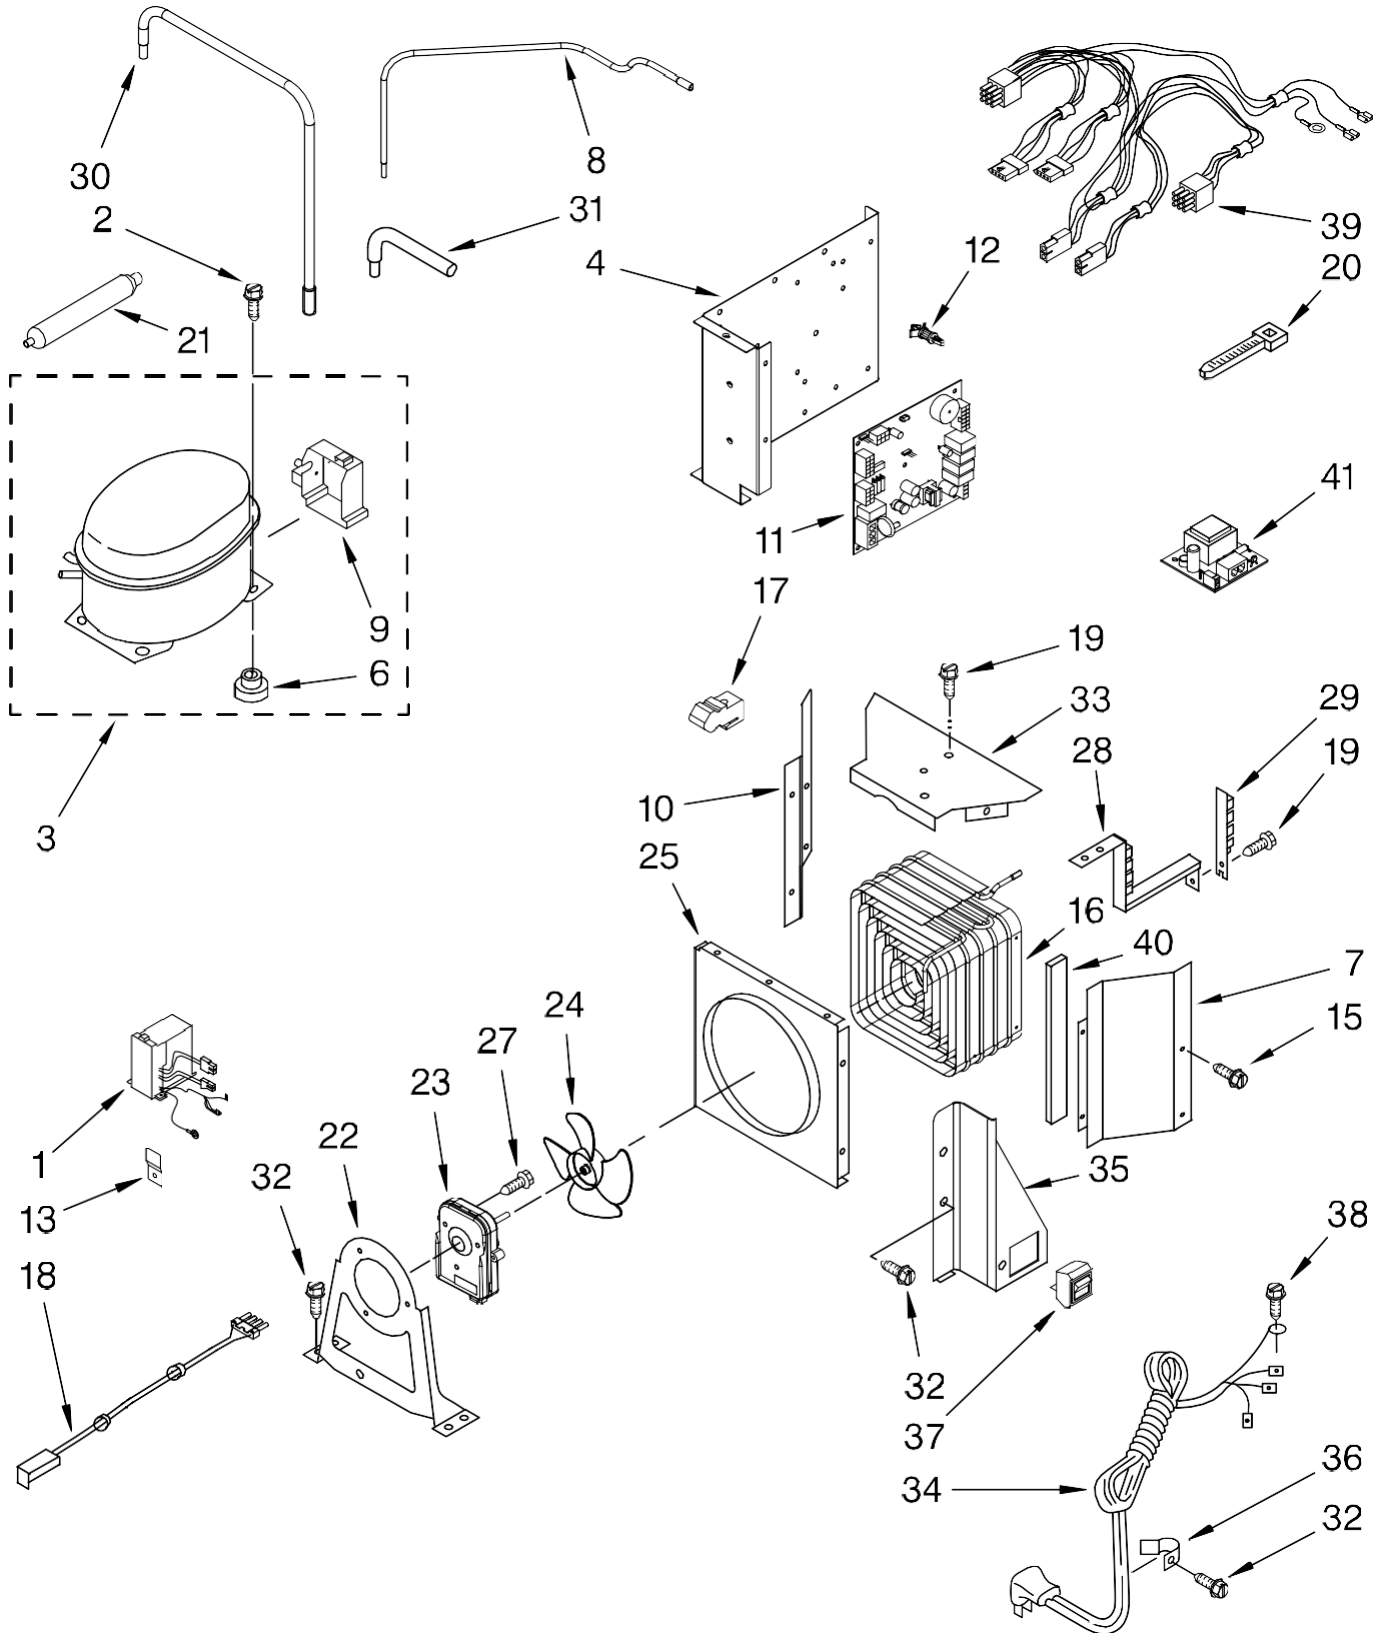

UPPER UNIT PARTS

For Models: IF48DBOL

(Etched Aluminum)

FOR ORDERING INFORMATION REFER TO PARTS PRICE LIST

UPPER UNIT PARTS

For Models: IF48DBOL

(Etched Aluminum)

Illus. No.	Part No.	DESCRIPTION
1	W10133449	Inverter Box
2	489373	Screw, Compressor Mounting (4)
3	2302967	Compressor (Includes Items 6 & 9)(Also Order 876765 Tube Kit)
4	2318087	Housing, Control Board
6	1100826	Grommet, Mounting
7	2309002	Support, Condenser
8	2307694	Tube, Transiton (Cond/Ht Loop) (Right)
9	2215676	Terminal Cover
10	2309001	Support, Condenser (Left)
11	W10818296	Control Board
12	2203075	Spacer (5)
13	2256328	Bracket, Inverter Box
15	1157158	Screw
16	2307998	Condenser
17	2309431	Grommet (2)
18	2310207	Wire, Jumper
19	489399	Screw
20	2155774	Wire Tie
21	W10183201	Drier
22	W10136614	Bracket, Fan Motor

Illus. No.	Part No.	DESCRIPTION
23	2188875	Motor, Fan
24	W10139483	Blade, Fan
25	2003169	Orifice, Fan
27	8533993	Screw
28	2317031	Bracket, Vibration (Condenser)
29	2317030	Arm, Vibration (Condenser)
30	2307566	Tube, Transition (Condenser/Drier)
31	2194319	Tube, Process
32	486194	Screw
33	2309000	Cover, Condenser
34	2310251	Service Cord
35	2307684	Bracket, Mounting (Power Switch)
36	549193	Clamp, Cord
37	2266802	Switch, Power Disconnect
38	487294	Screw, Ground
39	W10167450	Wiring Harness, Unit Compartment
40	2309432	Gasket, Condenser
41	2259350	Power Supply, Ingredient Care Center

Illus. No.	Part No.	DESCRIPTION
Following Parts Not Illustrated and Optional Parts Not Included		
	978025	Valve, Access (1/4")
	978026	Valve, Access (5/16")
	978027	Valve, Access (3/8")
	978028	Valve, Access (1/2")
	978029	Valve, Access (5/8")
	978030	Valve, Access (3/4")
	876764	Valve, Access (3/16")

REFRIGERANT CHARGE

7.50 oz.
(R-134A)