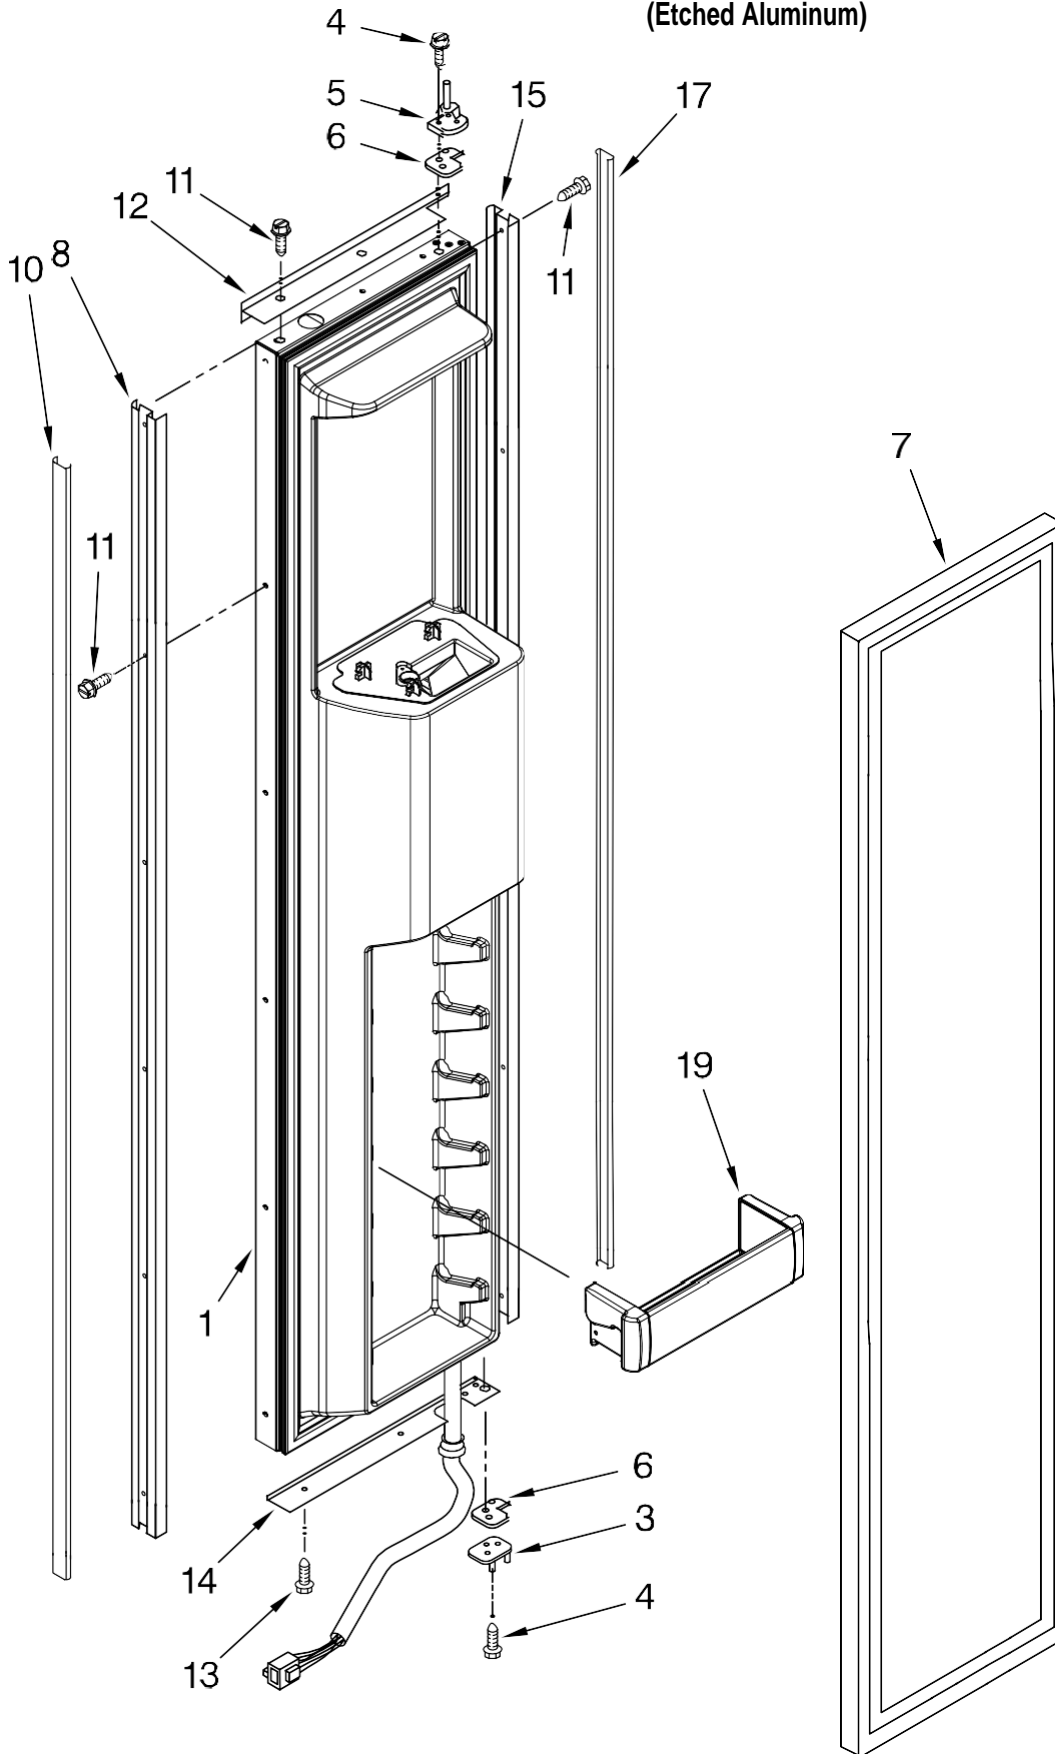

FREEZER DOOR PARTS

For Models: IF48DBOL

(Etched Aluminum)

FOR ORDERING INFORMATION REFER TO PARTS PRICE LIST

FREEZER DOOR PARTS

For Models: IF48DBOL

(Etched Aluminum)

Illus. No.	Part No.	DESCRIPTION
1		Freezer Door (Includes #14)
	W10165042	Etched Aluminum
3		Hinge, Bottom
	2302879	Etched Aluminum
4	489282	Screw
5		Hinge, Top
	2266854	Etched Aluminum
6	2316804	Spacer-Door, Top & Bottom
7	2222810	Door Gasket, Magnetic
8		Trim-Door, Handle Side
	2259041X	Etched Aluminum
10		Trim, Screw Cover Handle Side
	2259448X	Etched Aluminum
11		Screw
	8281250	Stainless Steel
12		Trim-Door, Top
	2005021	Etched Aluminum
13	8281250	Screw
14		Trim-Door, Btm
	2215986	Etched Aluminum
15		Trim-Door, Hinge Side
	2257687X	Etched Aluminum
17		Trim, Screw Cover Hinge Side
	2259365X	Etched Aluminum
19	2222777	Bin, Door (3)

FOR ORDERING INFORMATION REFER TO PARTS PRICE LIST