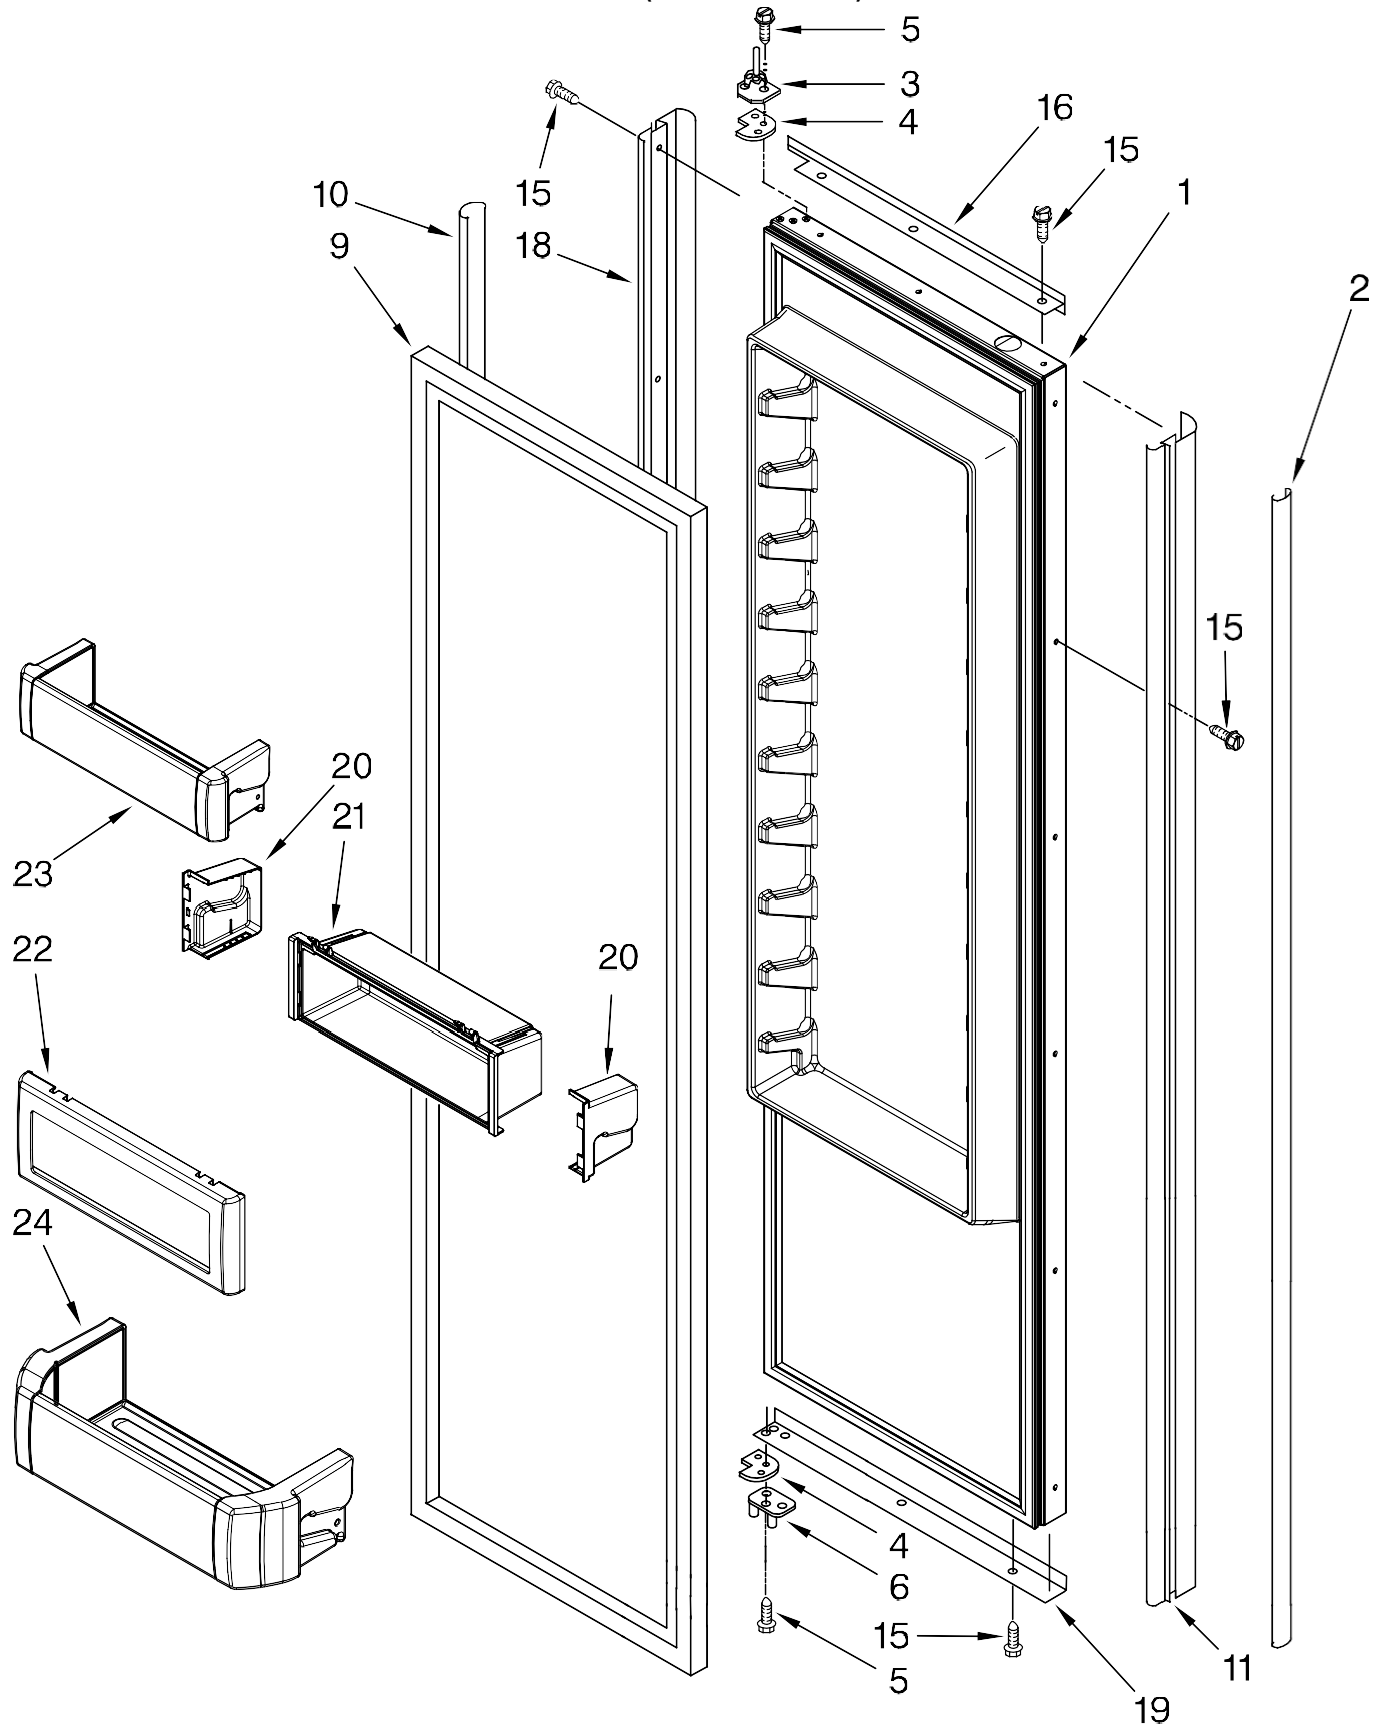

REFRIGERATOR DOOR PARTS

For Models: IF48DBOL

(Etched Aluminum)

FOR ORDERING INFORMATION REFER TO PARTS PRICE LIST

REFRIGERATOR DOOR PARTS

For Models: IF48DBOL

(Etched Aluminum)

Illus. No.	Part No.	DESCRIPTION
1	2252331	Refrigerator Door Panel (Includes Item #9)
2		Trim, Screw Cover (Handle Side)
	2259448X	Etched Aluminum
3		Hinge Assy, Top
	2266854	Etched Aluminum
4	2316804	Spacer-Door, Top & Bottom
5	489282	Screw
6		Hinge Assy, Btm
	2302878	Black Bin
9	2222812	Door Gasket, Magnetic
10		Trim, Screw Cover (Hinge Side)
	2259365X	Etched Aluminum
11		Trim-Door, (Handle Side)
	2259040X	Etched Aluminum
15		Screw, 8-15 x .500
	8281250	Stainless Steel
16		Trim-Door, Top
	2005012	Etched Aluminum
18		Trim-Door, Hinge Side
	2257686X	Etched Aluminum
19		Trim-Door, Btm
	2215995	Etched Aluminum
20		Endcap
	2222919	Right Side
	2222920	Left Side
21	2222923	Bin, Utility Center
22	2257617	Door, Utility Bin
23	2222774	Bin, Door (3)
24	2222771	Bin, Door