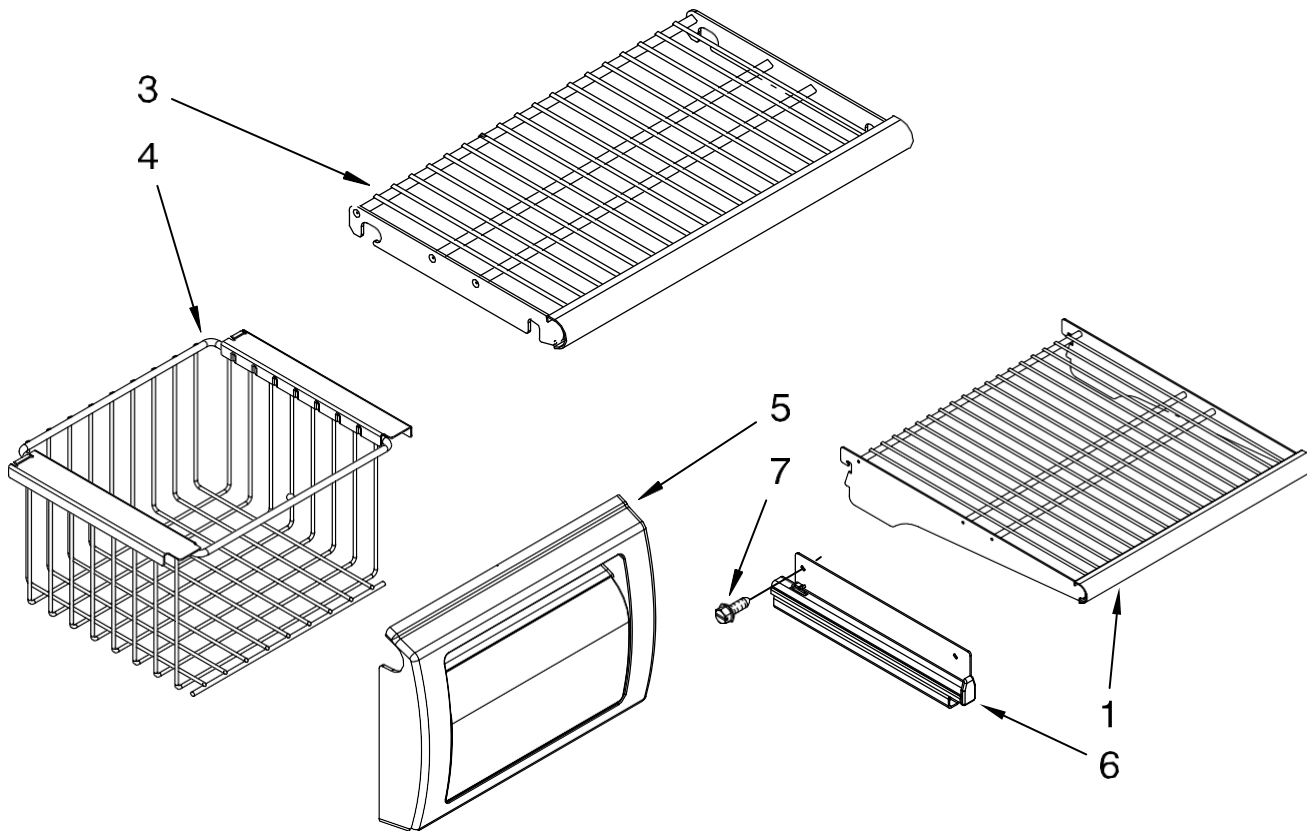

FOR ORDERING INFORMATION REFER TO PARTS PRICE LIST

CABINET TRIM PARTS

For Models: IF48DBOL

(Etched Aluminum)

Illus. No.	Part No.	DESCRIPTION
1		Cabinet, Trim (Right Side)
	W10121468	Etched Aluminum
3	1163283	Screw
4	2316688	Cabinet, Trim (Bottom)
5	486194	Screw
6		Cabinet, Trim Top
	2327373	Etched Aluminum
7		Cabinet Trim (Left Side)
	W10121475	Etched Aluminum
8	W10121451	Nutsert (4)
9	2005925	Seal-Trim, Side
10	489464	Screw

FOR ORDERING INFORMATION REFER TO PARTS PRICE LIST

FREEZER SHELF PARTS

For Models: IF48DBOL

(Etched Aluminum)

Illus. No.	Part No.	DESCRIPTION
1	2302869	Wire, Shelf
3	2302884	Shelf, Fixed (2)
4	2259083	Basket
5	2256271	Front, Basket
6		Slide, Basket
	2259317	Right Side
	2259318	Left Side
7	8533928	Screw