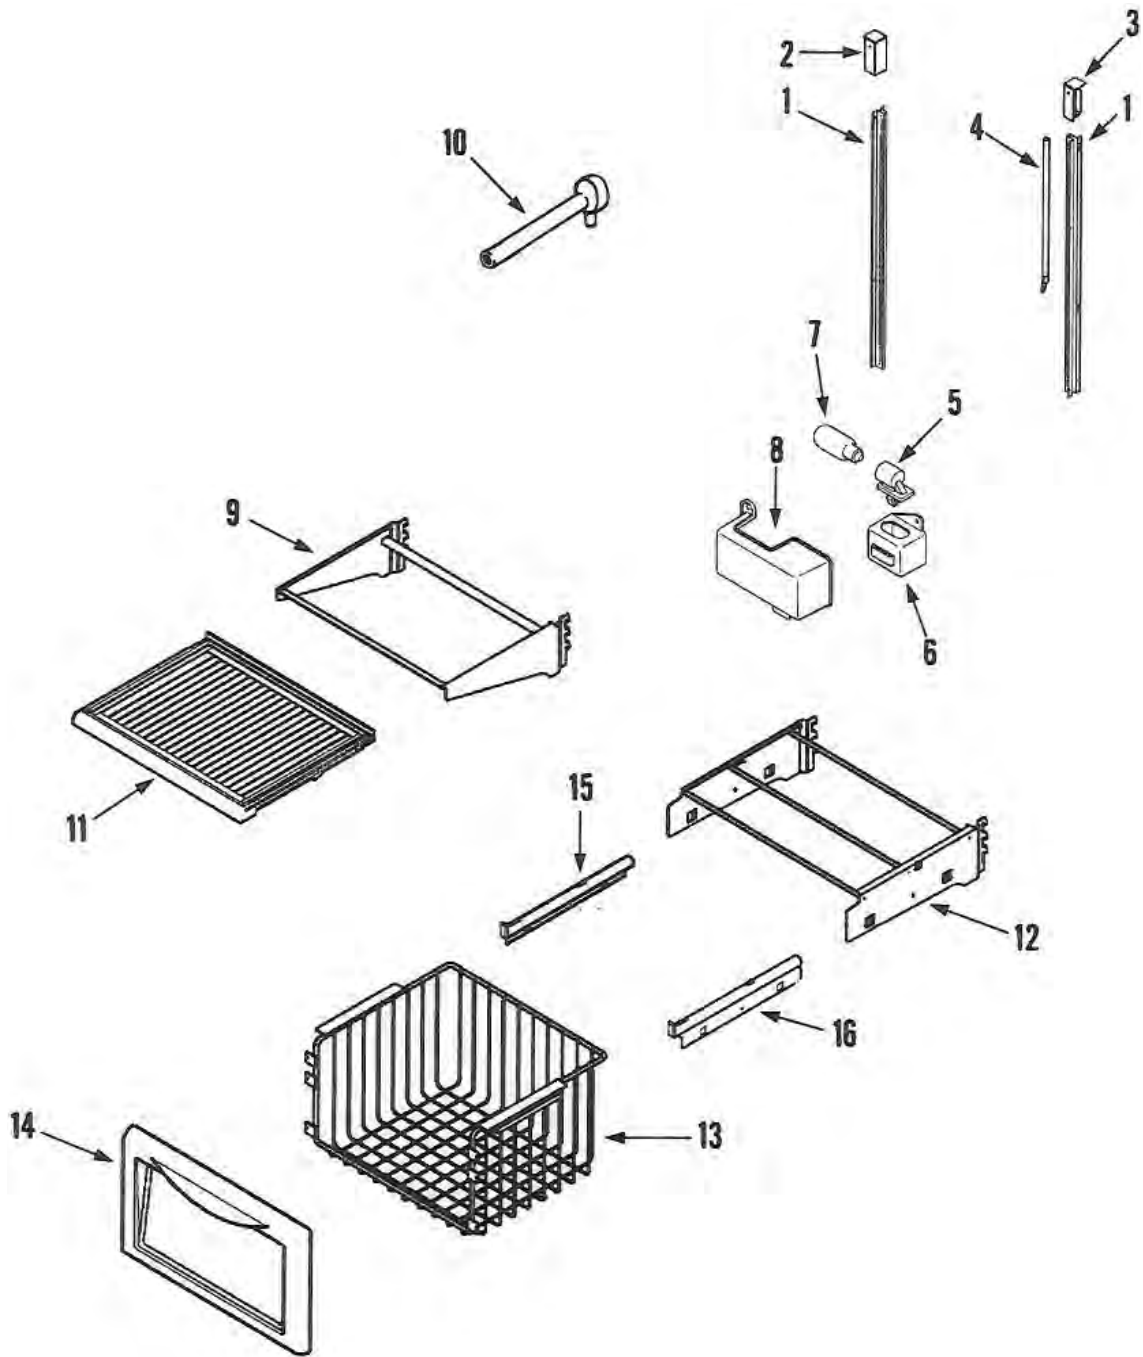

IF42BDCBOL Refrigerator - Shelves & Accessories (Freezer)

IF42BDCBOL - Shelves & Accessories (Freezer) Parts

Item	Dacor #	Description
1	103231	Rail, Shelf Support
-	102895	Screw, Rail (Rear)
-	102952	Screw, Rail (FRT)
2	102953	End Cap, Rail (LT)
-	102954	Screw, End Cap
3	102955	End Cap, Rail (RT)
-	102954	Screw, End Cap
4	106484	Thermister
-	102895	Screw, Thermister
5	102896	Receptacle, Bulb
6	102974	Adapter, Receptacle
-	102895	Screw, Adapter
7	103166	Bulb, Light
8	102975	Shield, Light
-	102895	Screw, Shield
9	103065	Frame, Shelf
10	103096	Grommet, Fill Tube
11	103068	Shelf, Freezer
12	103115	Frame, Basket
13	103125	Basket, Freezer
14	103049	Front, Basket
-	106312	Screw, Front
15	102962	Glide, Basket (LT)
-	102954	Screw, Glide
16	102963	Glide, Basket (RT)
-	102954	Screw, Glide