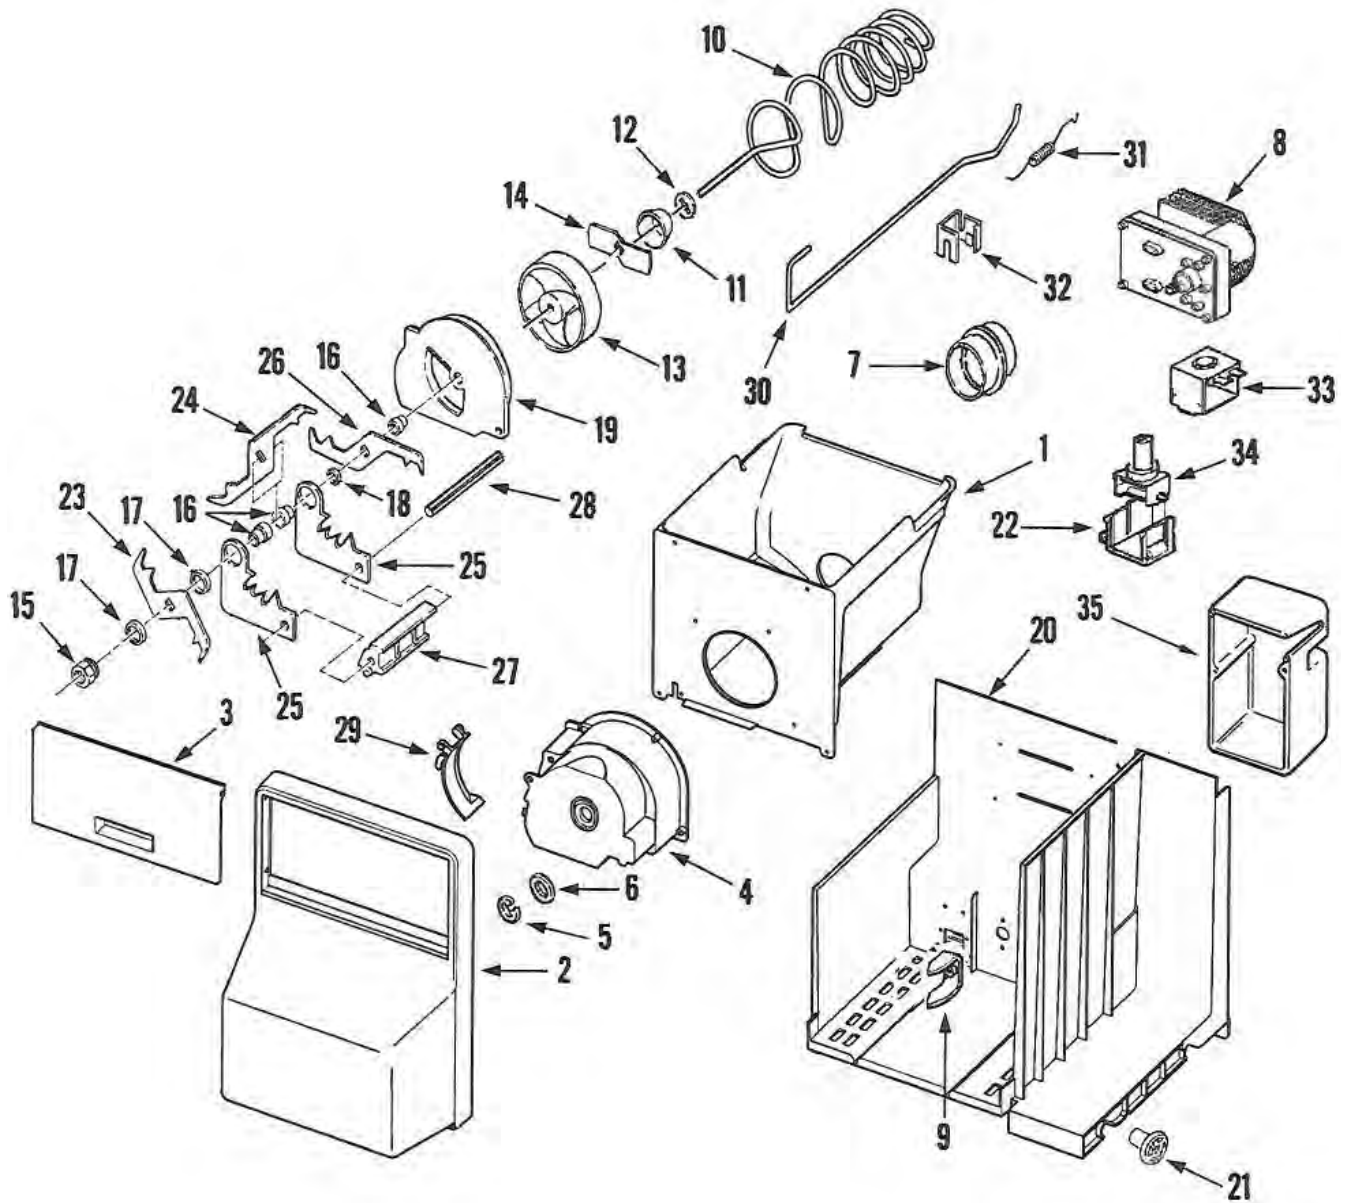

IF42BDCBOL Refrigerator - Ice Bin

IF42BDCBOL Refrigerator - Ice Bin Parts

Item	Dacor #	Description
1	103229	Bin, Ice
2	103236	Front, Ice Bin
-	103309	Screw, Bin Front
3	103232	Door, Ice Access
4	103217	Housing, Crusher
-	103309	Screw, Housing
-	103220	Seal, Housing
5	103320	Ring, Snap
6	103321	Washer, Retainer
7	103210	Ring, Drive
8	103472	Motor Asy., Auger (w/ Yoke)
-	103322	Screw, Motor
9	103323	Yoke
10	103230	Auger
11	103324	Cone, Ice Deflector
12	103325	Washer, Cone Stop
13	103326	Impeller
14	103327	Plate, Drive
15	103328	Nut, Auger
16	103423	Bearing, Spacer
17	103330	Spacer, Blade
18	103331	Spacer, Blade
19	103332	Plate, Impeller

Item	Dacor #	Description
20	103333	Enclosure
-	103199	Screw, Enclosure
21	103221	Support, Enclosure
-	103199	Screw, Support
22	103430	Guide, Yoke
-	103334	Screw, Guide
23	103335	Blade, Crusher
24	103433	Blade, Crusher
25	103337	Blade, Crusher
26	103338	Blade, Crusher
27	103339	Lock, Fixed Blade
28	103340	Pin, Blade Lock
29	103341	Door, Ice Crusher
30	103237	Rod, Crusher Control
31	103218	Spring, Control Rod
32	103219	Bracket, Control Rod
33	103222	Soldnoid
-	103322	Screw, Solenoid
34	103223	Yoke Asy.
35	103440	Cover, Solenoid
-	103441	Cover, Ice Maker Bottom
-	103442	Spacer, Cover
-	103346	Screw, Cover