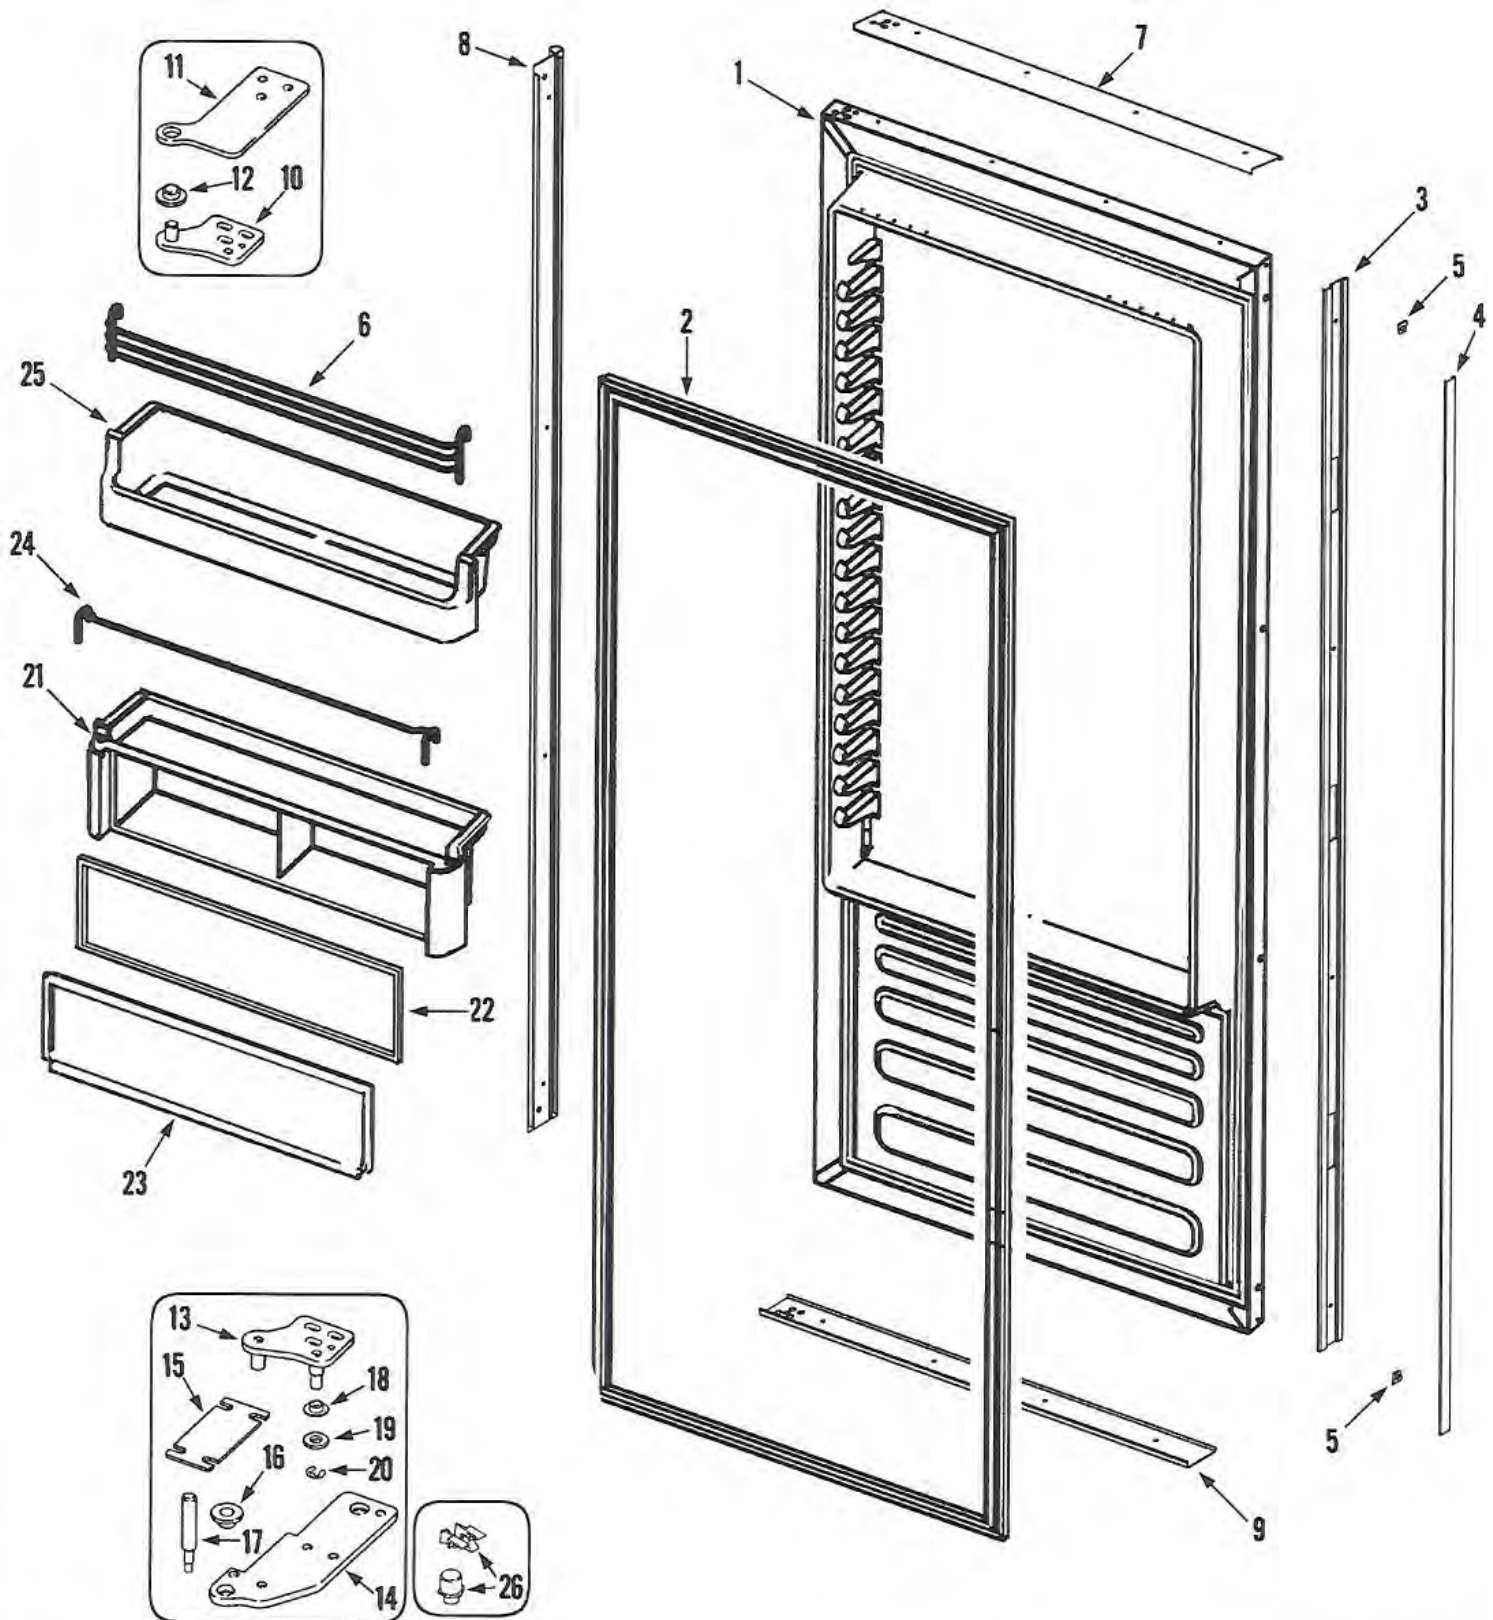

IF42BDCBOL Refrigerator - Fresh Food Door

HANDLES NOT PROVIDED WITH PRODUCT
MUST ORDER FROM CUSTOM CABINET
MANUFACTURER

IF42BDCBOL Refrigerator - Fresh Food Door Parts

Item	Dacor #	Description
1	106468	Door Asy., Fresh Food
2	106470	Seal, F.F. Door
3	106457	Trim, Perimeter (SLV)
-	106458	Screw, Trim
4	106459	Cover Asy., Screw w/ Magnets (SLV)
5	106460	Retainer, Cover Screw
6	103445	Wire, Pick off Shelf
7	106478	Trim, Perimeter (TOP-SLV)
-	103334	Screw, Trim (SLV)
8	106462	Trim, Perimeter (SIDE-SLV)
-	103334	Screw, Trim (SLV)
9	106479	Trim, Perimeter (BTM-SLV)
-	103334	Screw, Trim (SLV)
10	102996	Hinge, Upper
-	102997	Screw, Hinge
-	103012	Screw, Hinge
11	102998	Plate, Upper Hinge
-	102999	Screw, Plate
12	103000	Bushing, Upper Hinge
13	103113	Hinge, Lower
-	102997	Screw, Hinge
-	103012	Screw, Hinge
14	103001	Plate, Lower Hinge
-	103035	Screw, Plate
15	103455	Shim, Lower Hinge
16	103003	Bushing, Lower Hinge
17	103005	Stud, Lower Hinge
-	103004	Nut, Hinge Stud
18	103006	Bushing, Closer
19	103007	Spacer, Closer
20	103008	Retainer, Closer Extension
21	103043	Compartment, Dairy
22	103044	Seal, Dairy Door
23	103090	Door Asy., Dairy
24	103098	Wire, Dairy Compartment
25	103041	Shelf, Pick off
26	103057	Stop Asy., Door