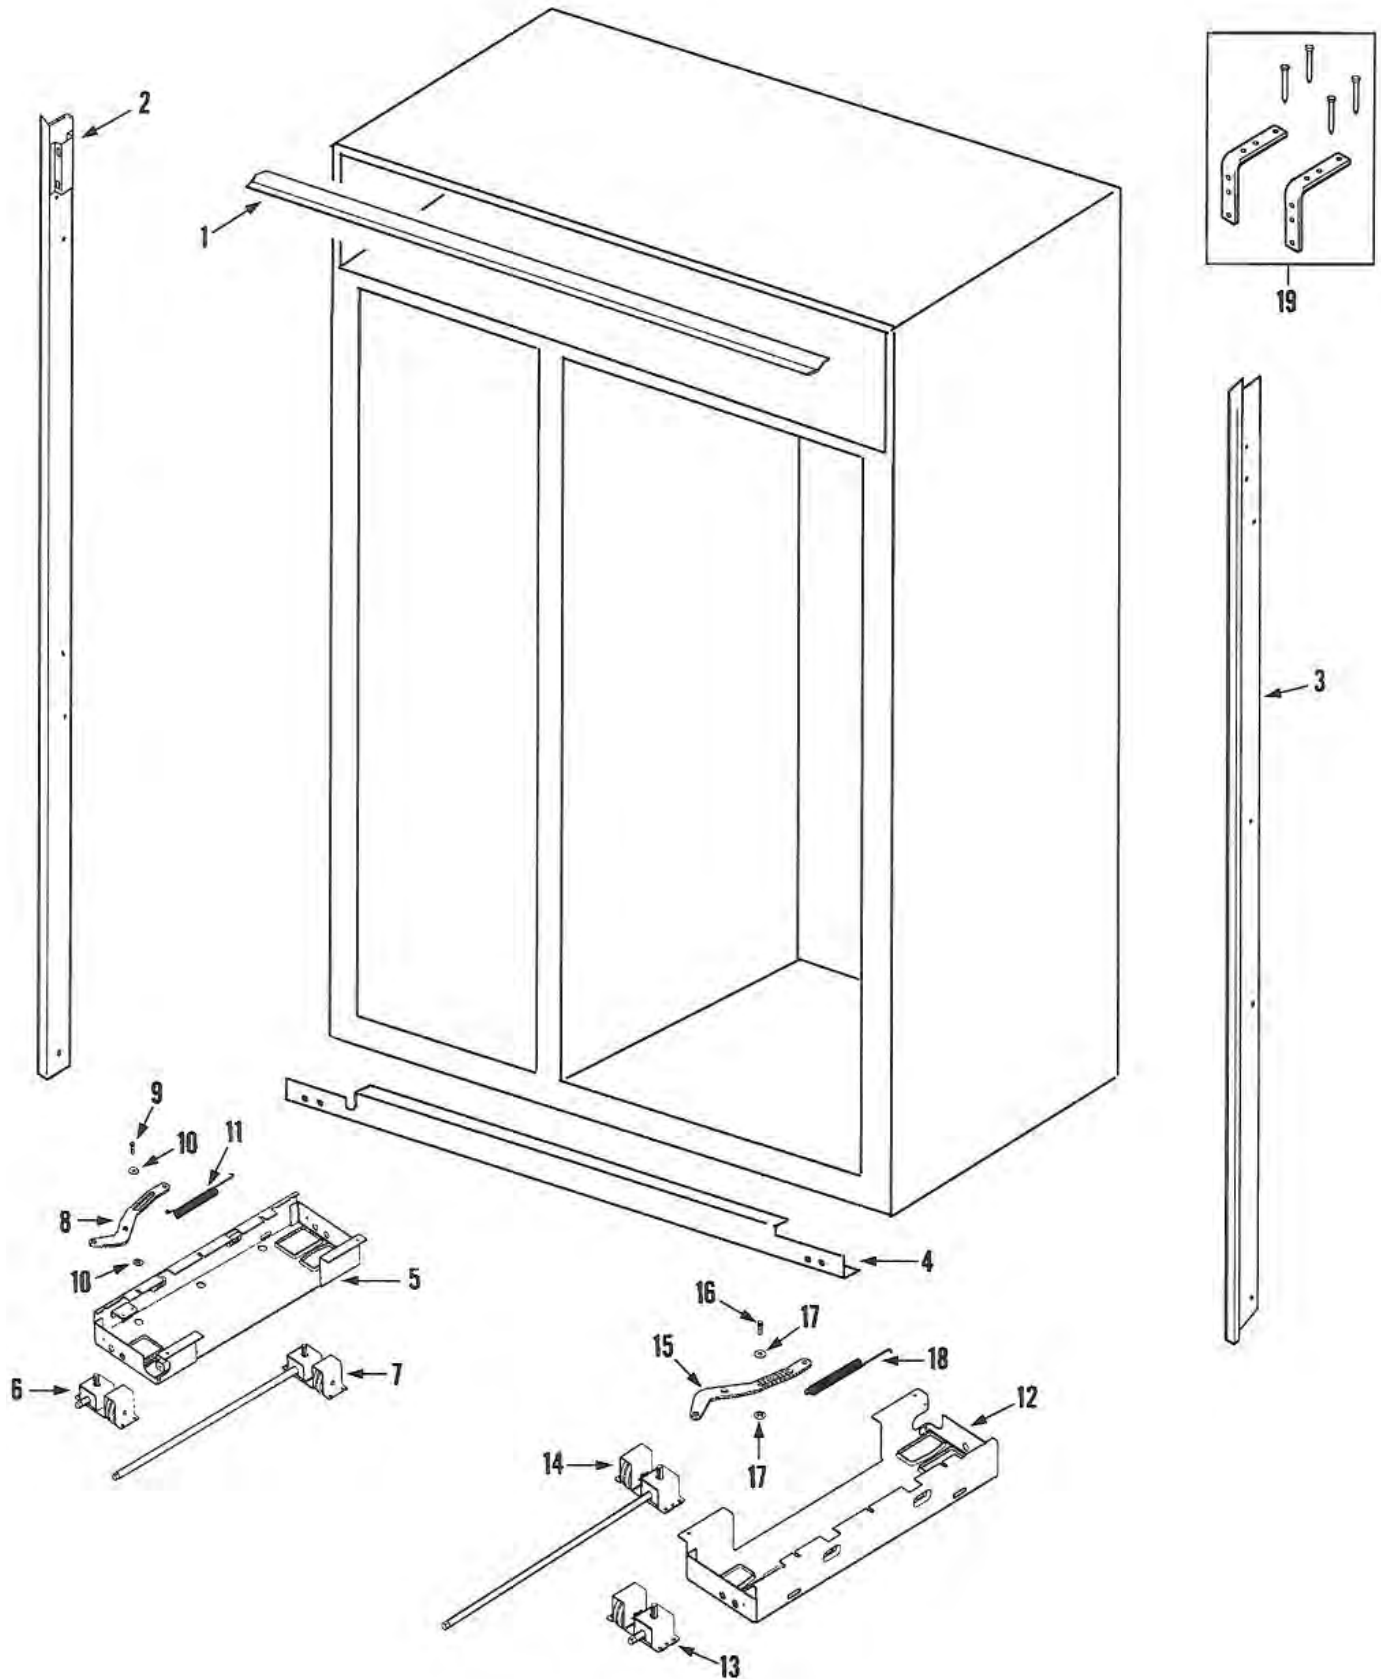

The Life of the Kitchen.®

PARTS CATALOG

IF42BDCBOL Refrigerator

Page #	Description
2	Cabinet
4	Compressor
6	Controls
8	Shelves/Accessories (Fresh Food)
10	Evaporator Compartment
12	Shelves & Accessories (Freezer)
14	Fresh Food Door
16	Freezer Door
18	Fountain
20	Ice Maker
22	Ice Bin

Revised 05-03-2013

IF42BDCBOL Refrigerator - Cabinet

IF42BDCBOL Refrigerator - Cabinet Parts

Item	Dacor #	Description
1	103120	Trim, Cabinet Upper (SLV)
-	102916	Screw, Trim
2	103130	Trim, Cabinet Side (LT-SLV)
-	102915	Screw, Trim
3	103256	Trim, Cabinet Side (RT-SLV)
-	102915	Screw, Trim
4	103634	Kick Plate
-	103036	Screw, Kick Plate
5	103116	Wheel, Asy (LT)
-	103199	Screw, Wheel Asy.
-	102895	Screw, Wheel Asy.
6	103117	Gear Asy., Wheel (FRT)
-	102895	Screw, Gear Asy.
7	103118	Gear Asy., Wheel (Rear)
-	102895	Screw, Gear Asy.
8	103029	Arm, Door Closer
9	103030	Screw, Closer Arm
10	103031	Bushing, Closer Arm
11	103032	Spring w/ Dampner, Door Closer
12	103260	Wheel Asy. (RT)
-	103199	Screw, Wheel Asy.
-	102895	Screw, Wheel Asy.
13	103129	Gear Asy., Wheel (FRT)
-	102895	Screw, Gear Asy.
14	103121	Gear Asy., Wheel (Rear)
-	102895	Screw, Gear Asy.
15	103029	Arm, Door Closer
16	103030	Screw, Closer Arm
17	103031	Bushing, Closer Arm
18	106446	Spring, w/ Damper, Door Closer
19	103033	Bracket, Asy., Anti-Tip