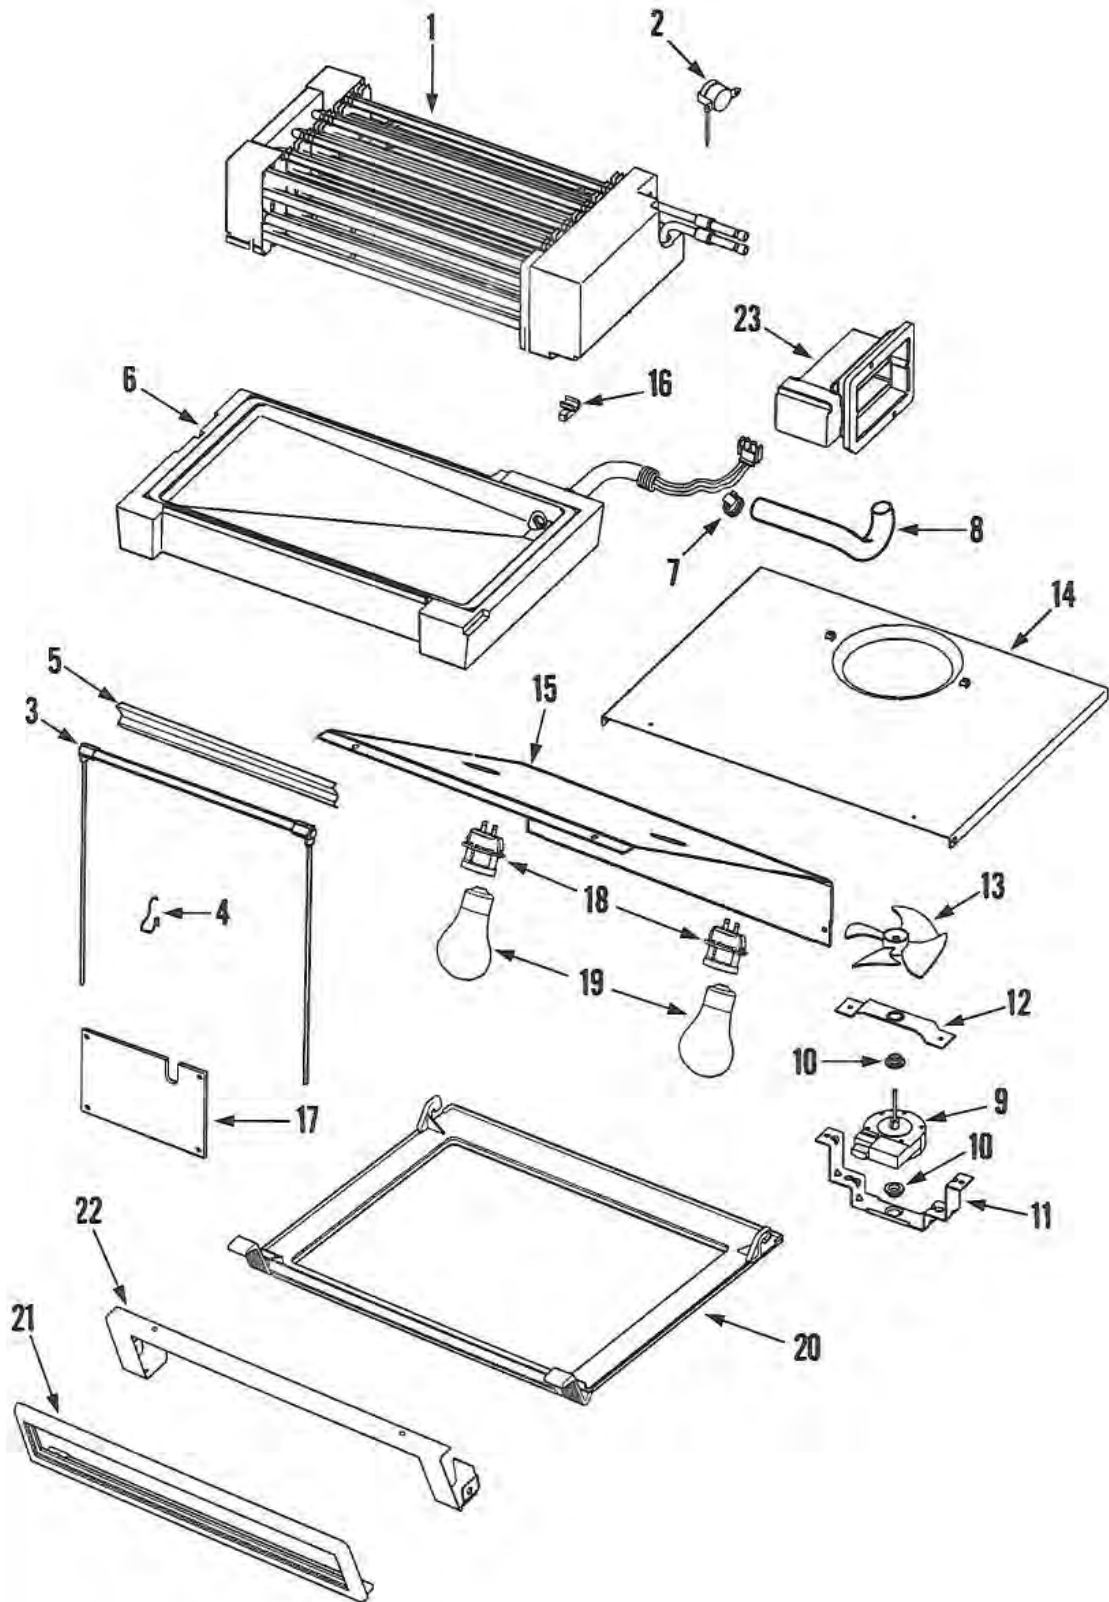

IF42BDCBOL Refrigerator - Evaporator Compartment

IF42BDCBOL Refrigerator - Evaporator Compartment Parts

Item	Dacor #	Description
1	103247	Evaporator Asy.
2	102965	Thermostat, Defrost
-	102895	Screw, Thermostat
3	103060	Heater, Defrost
4	103127	Clip, Defrost Heater
5	103062	Shield, Defrost Heater
6	103110	Tray Asy., Evaporator Drain
-	103061	Seal, Tray Asy.
7	102967	Clamp, Drain Tube
8	102968	Tube, Drain
9	103111	Motor, Fan
-	103199	Screw, Motor
10	102910	Bushing, Fan
11	102943	Bracket, Fan
-	102905	Screw, Bracket
12	103286	Retainer, Fan
13	102969	Blade, Fan
14	103089	Cover, Asy., Evaporator
15	103295	Diffuser, Air
-	102954	Screw, Diffuser
-	102970	Gasket, Diffuser
16	103087	Thermister
17	103059	Insulation, Velora
-	102899	Retainer, Insulation
18	102893	Receptacle, Bulb
19	102690	Blub, Light
20	103051	Shield, Light
-	102950	Screw, Shield
21	103144	Facade
-	102948	Screw, Facade
22	103058	Bracket, Facade
-	102895	Screw, Bracket
23	103081	Damper Asy., Auto
-	102911	Screw, Damper Asy.
-	103123	Wire Harness, Freezer