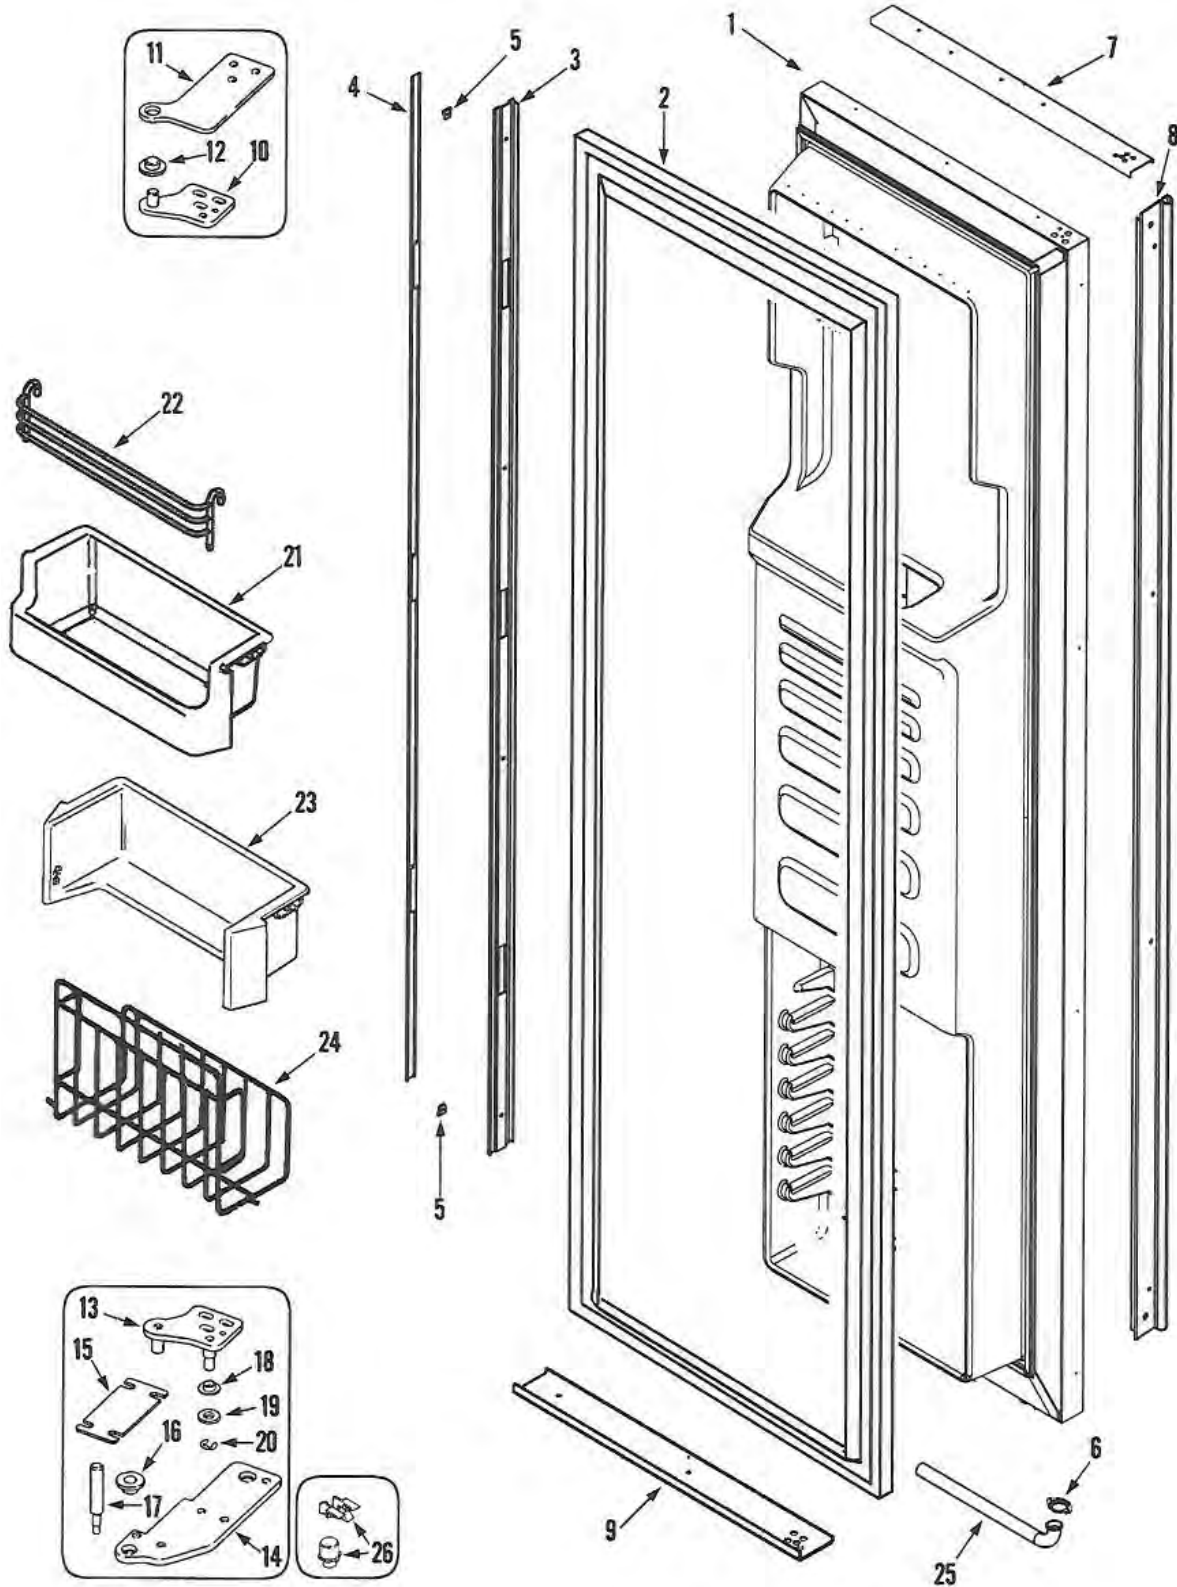

IF42BDCBOL Refrigerator - Freezer Door

HANDLES NOT PROVIDED WITH PRODUCT
MUST ORDER FROM CUSTOM CABINET
MANUFACTURER

IF42BDCBOL Refrigerator - Freezer Door Parts

Item	Dacor #	Description
1	106485	Door Asy., Freezer
2	103047	Seal, Freezer Door
3	106457	Trim, Perimeter (SLV)
-	106458	Screw, Trim
4	106459	Cover Asy., Screw (SLV) w/ Magnets
5	106460	Retainer, Cover Screw
6	103244	Bearing, Conduit
-	102895	Screw, Bearing
7	106481	Trim, Perimeter (TOP-SLV)
-	103334	Screw, Trim (SLV)
8	106462	Trim, Perimeter (SIDE-SLV)
-	103334	Screw, Trim (SLV)
9	106482	Trim, Perimeter (BTM-SLV)
-	103334	Screw, Trim (SLV)
10	103014	Hinge, Upper
-	102997	Screw, Hinge
-	103012	Screw, Hinge
11	102998	Plate, Upper Hinge
-	102999	Screw, Plate
12	103000	Bushing, Upper Hinge
13	103112	Hinge, Lower
-	102997	Screw, Hinge
-	103012	Screw, Hinge
14	103015	Plate, Lower Hinge
-	103035	Screw, Plate
15	103455	Shim, Lower Hinge
16	103003	Bushing, Lower Hinge
17	103005	Stud, Lower Hinge
-	103004	Nut, Hinge Stud
18	103006	Bushing, Closer
19	103007	Spacer, Closer
20	103008	Retainer, Closer Extension
21	103042	Shelf, Pick Off
22	103151	Wire, Pick Off Shelf
23	103045	Frame, Basket
24	103100	Basket, Tilt
25	103245	Conduit, Pivoting
26	103057	Stop Asy., Door