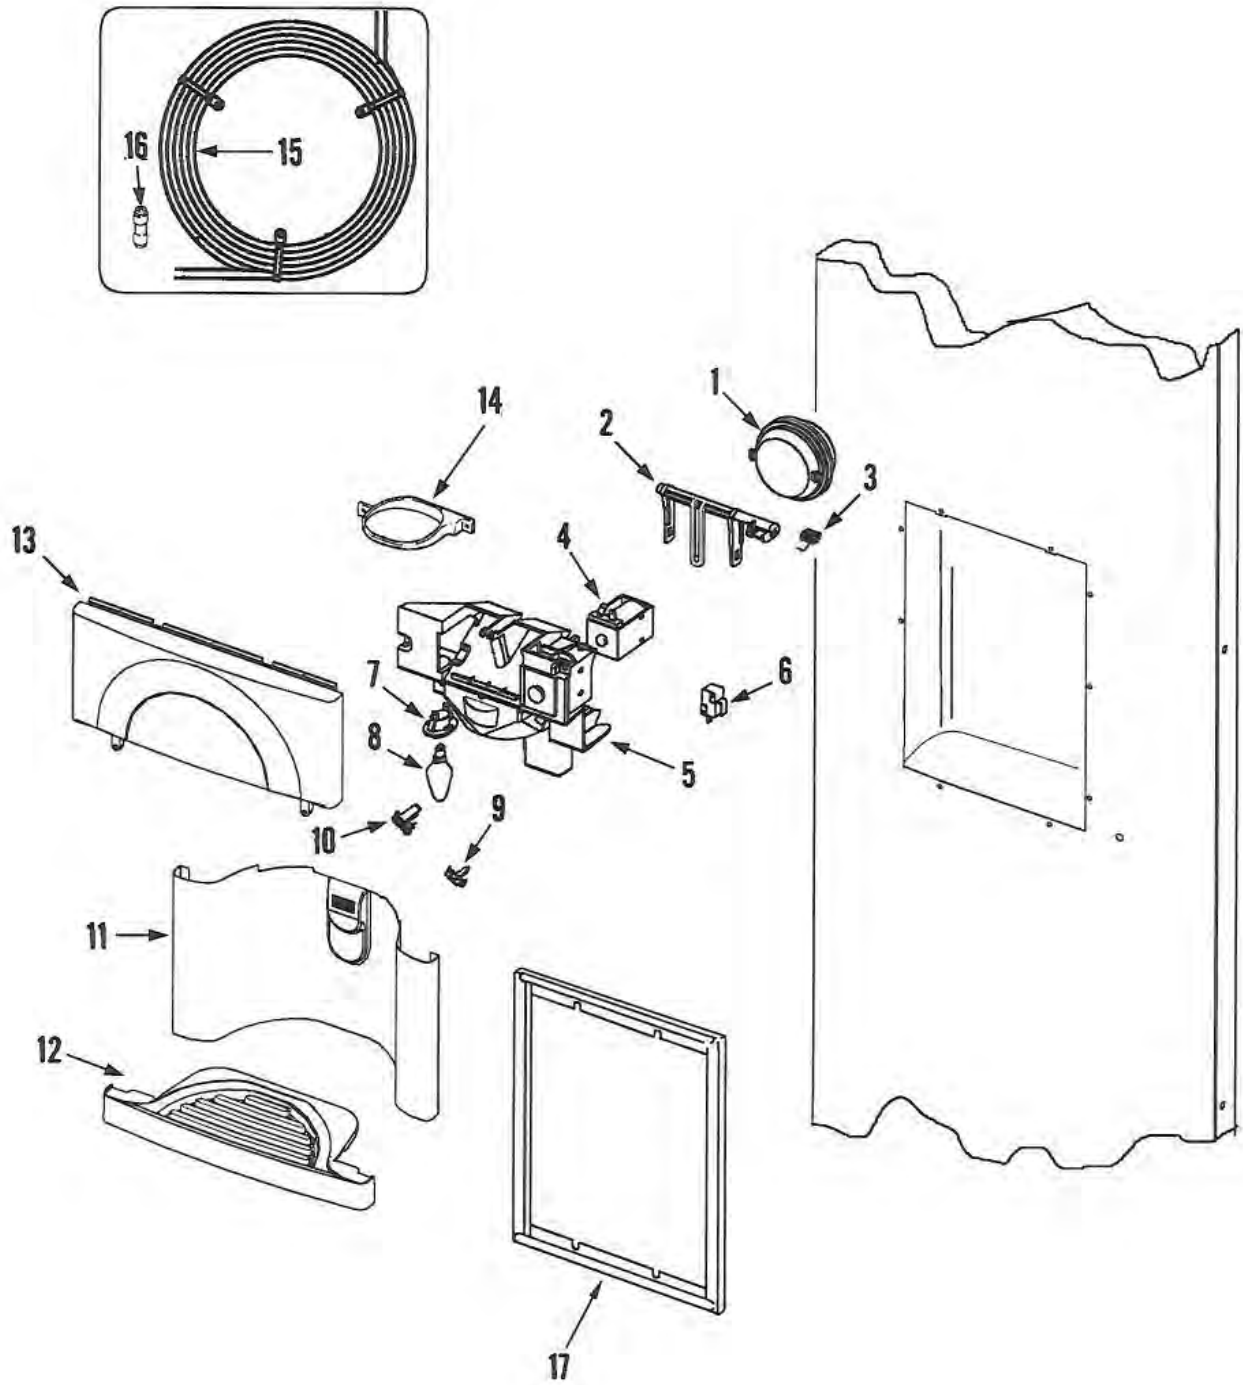

IF42BDCBOL Refrigerator - Fountain

IF42BDCBOL Refrigerator - Fountain Parts

Item	Dacor #	Description
1	103084	Door Asy., Ice
2	103070	Strike, Center
3	103308	Spring, FTN. Return
4	103069	Solenoid
-	102898	Screw, Solenoid
5	102902	Bracket, Fountain (BLK)
-	103309	Screw, Bracket
-	102904	Foam Seal
6	102912	Switch, Limit
-	103310	Screw, Switch
7	102897	Receptacle, Bulb
8	103204	Bulb, Light
9	106486	Actuator
10	103037	Holder, Actuator
11	103039	Liner Pad Asy., (BLK)
-	103085	Screw, Liner
12	103038	Grill (BLK)
13	103171	Escutcheon Asy. (BLK)
-	103313	Screw, Escutcheon
14	103076	Guard, Chip (BLK)
-	103086	Screw, Guard
15	103077	Coil., Water
-	102895	Screw, Coil
16	103460	Union, Reducing (5/16"-3/8")
17	103105	Collar, Escutcheon (BLK)
-	103063	Wire Harness, FTN. Bracket
-	106487	Wire Harness, FTN.
-	103240	Wire Harness, FTN. Switch