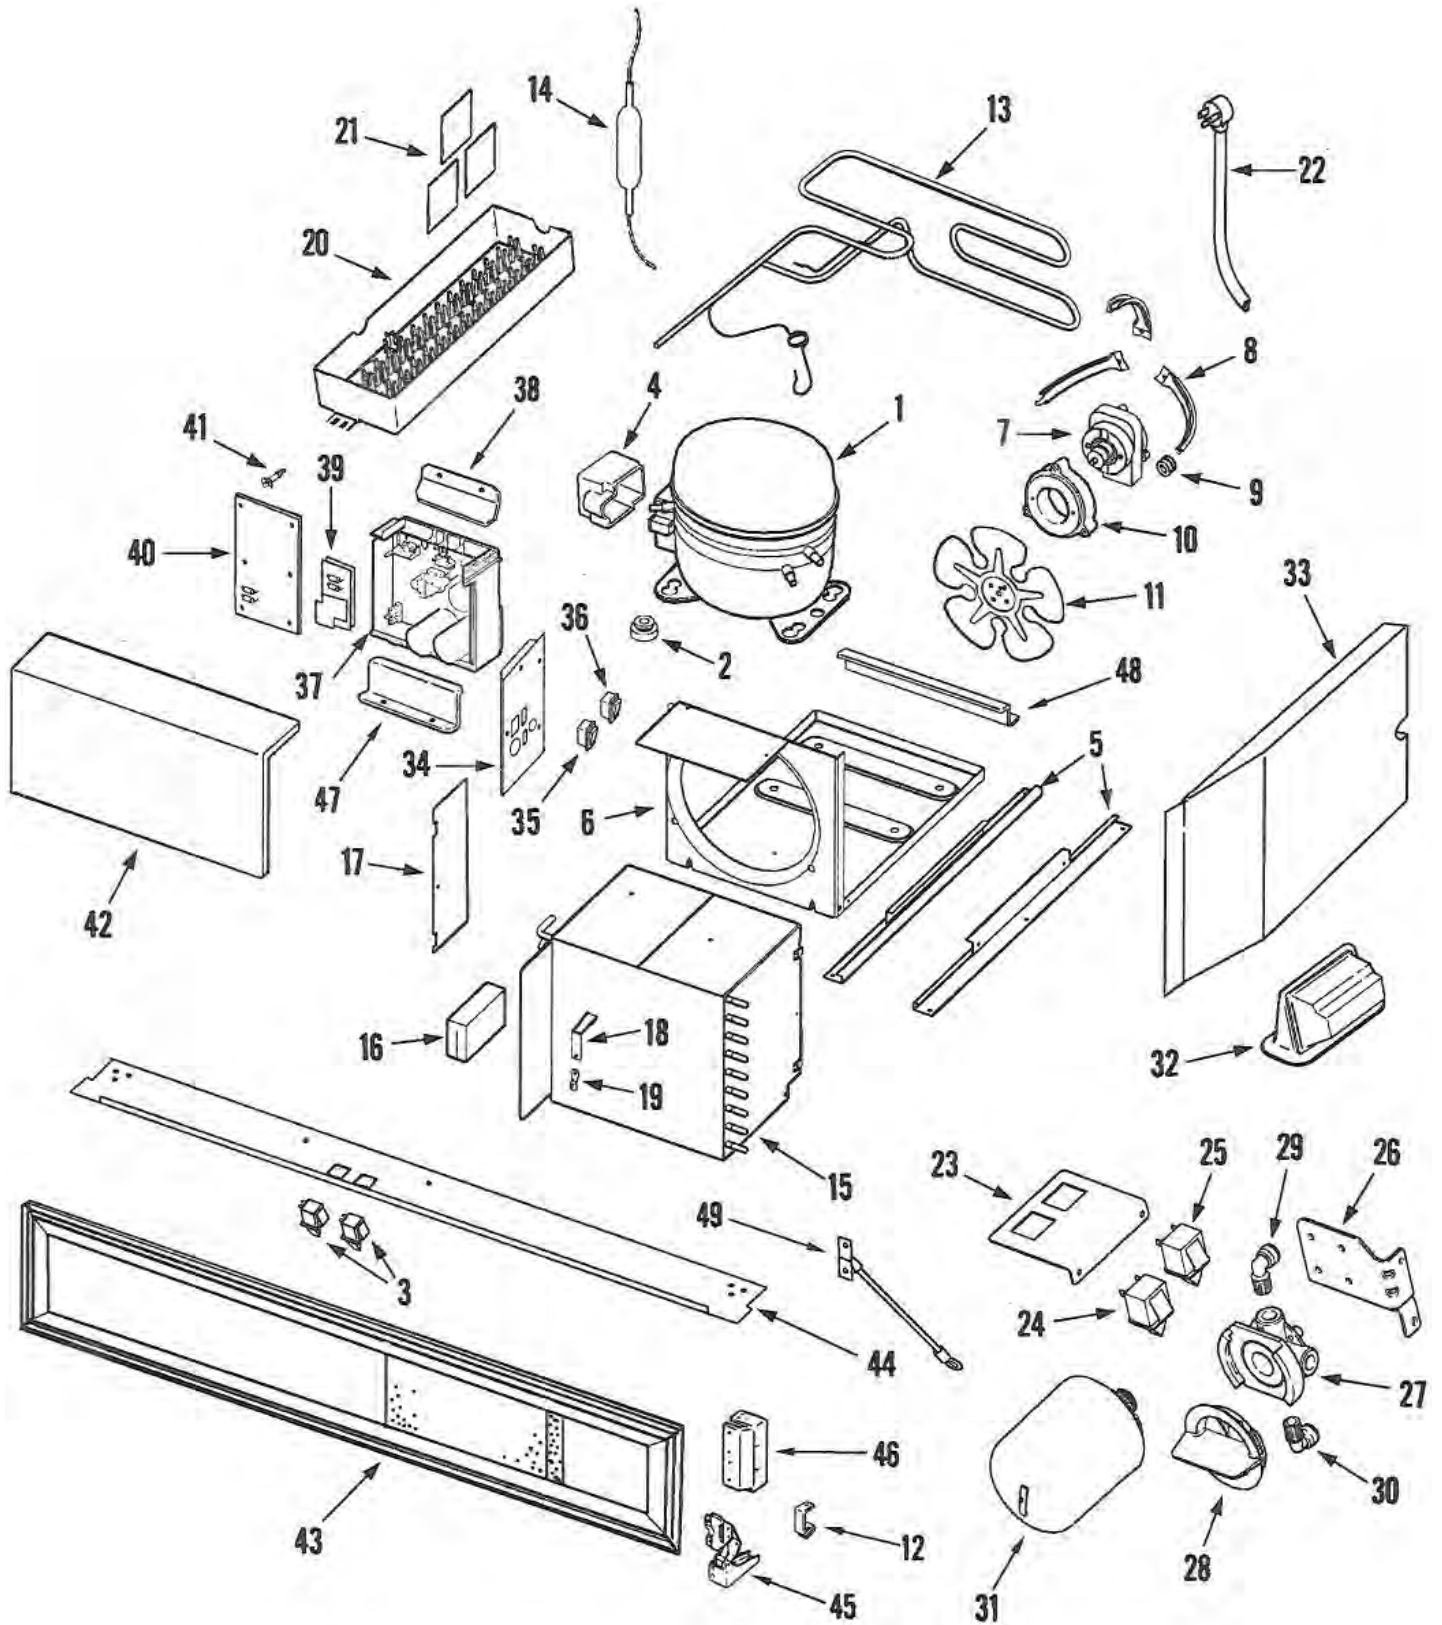

IF42BDCBOL Refrigerator - Compressor

IF42BDCBOL Refrigerator - Compressor Parts

Item	Dacor #	Description
1	103449	Compressor Kit (Inc. Compressor, Terminal Cover & Drier)
-	102918	Screw, Compressor MTG.
2	102906	Grommet, Compressor
3	102941	Switch, Light
-	103097	Shim, Light Switch
4	102894	Cover, Terminal
5	102919	Rail, Compressor
-	103263	Screw, Rail
6	102920	Pan, Compressor MTG.
7	102913	Motor, Condenser Fan
-	102907	Screw, Motor
8	102891	Bracket, Fan Motor
9	102805	Grommet, Bracket
10	102908	Adapter, Fan Motor
-	102921	Screw, Adapter
11	106449	Blade, Condenser
12	106450	Brace, Hinge
13	103078	Heat Exchanger Asy.
14	103264	Drier
15	103265	Condenser
16	102922	Baffle, Condenser Seal
17	102923	Extension, Condenser
-	102895	Screw, Extension
18	102924	Clip, Thermister
19	102925	Thermister
-	103205	Screw, Thermister
20	102926	Pan, Drain
-	102895	Screw, Pan (FRT)
21	103094	Wick, Condensation
22	103095	Cord, Power w/ Harness
23	102927	Bracket, Filter Switch
-	102895	Screw, Bracket
24	103108	Switch, Water Filter Sense
25	103108	Switch, Water Shut Off Sense
26	102928	Bracket, Water Filter
-	102895	Screw, Bracket to Wall
-	102929	Screw, Bracket to Head
27	102931	Head, Water Filter
28	102901	Plug, Filter Bypass

Item	Dacor #	Description
29	102930	Fitting, Water Filter
30	102930	Fitting, Water Filter
31	103190	Filter, Water
32	102932	Valve Asy., Pressure Relief
-	102895	Screw, Relief Asy.
-	103083	Screen
33	102933	Divider, Machine Compartment
34	102934	Bracket, Electrical
-	102895	Screw, Bracket
35	102935	Switch, Main Shut Off
36	102936	Switch, C/F Temp. Display
37	103270	Board, Compressor (Inverter)
38	103173	Retainer, Upper
-	102895	Screw, Retainer
39	102937	Supply, Power
40	103272	Board, Main Display
41	103034	Standoffs, Circuit Board
42	103133	Cover, Circuit Board
-	102895	Screw, Cover
43	106466	Frame, Machine Compt. (SLV)
44	103071	Trim, Cabinet Top (SLV)
-	102895	Screw, Trim
45	103138	Hinge (LT)
-	103139	Hinge (RT)
-	102895	Screw, Hinge to Cover (Hex)
-	102915	Screw, Hinge to Cabinet (Phil)
46	103140	Bracket, Hinge
47	103175	Retainer, Lower
-	102895	Screw, Retainer
48	103177	Bracket, Comp. Pan Rear
-	102892	Screw, Bracket
49	106452	Tether
-	106453	Wire Harness, Compressor
-	102938	Wire Harness, Power Supply
-	102939	Wire Harness, Temp. Switch
-	103135	Wire Harness, Comp. Board
-	103136	Wire Harness, PC Board