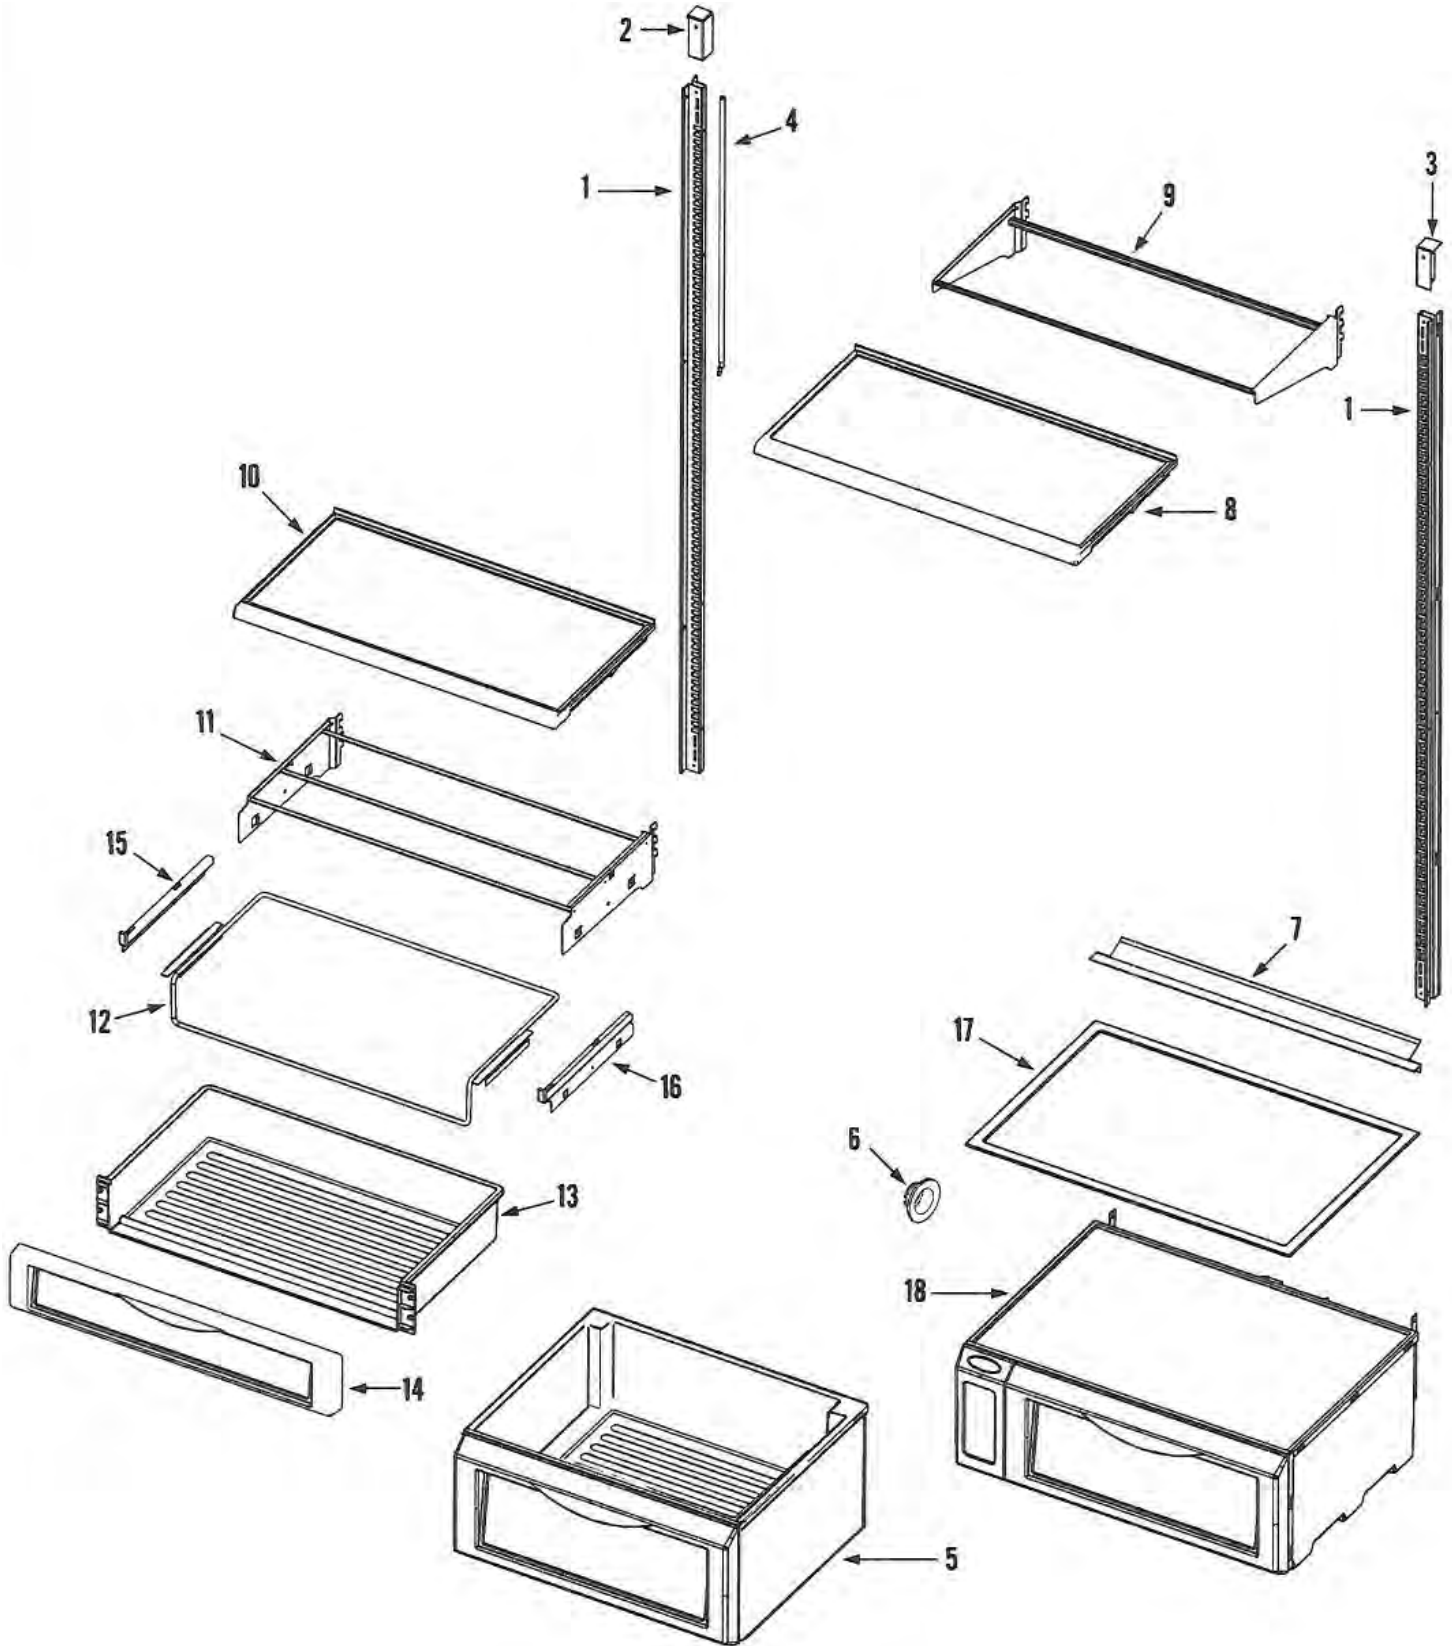

IF42BDCBOL - Shelves & Accessories (Fresh Food)

IF42BDCBOL - Shelves & Accessories (Fresh Food) Parts

Item	Dacor #	Description
1	102951	Rail, Shelf Support
-	102895	Screw, Rail (Rear)
-	102952	Screw, Rail (FRT)
2	102953	End Cap, Rail (LT)
-	102954	Screw, End Cap
3	102955	End Cap, Rail (RT)
-	102954	Screw, End Cap
4	102956	Thermistor
-	102895	Screw, Thermistor
5	103128	Pan Asy., Crisper
6	102900	Retainer, Duct
7	103143	Diverter, Air (Upr Crisper)
8	103142	Shelf, Spillproof
9	103066	Frame, Shelf
10	103142	Shelf, Deli
11	103073	Frame, Deli Shelf
12	103054	Cradle, Deli Pan
13	103052	Pan, Deli (Snack Tray)
14	103053	Front, Deli Pan
-	102911	Screw, Front
15	102962	Glide, Deli Pan (LT)
-	102954	Screw, Glide
16	102963	Glide, Deli Pan (RT)
-	102954	Screw, Glide
17	103046	Shelf, Spillproof
18	103290	Crisper Asy. (LWR-4 Buttons)
-	103291	Crisper Asy. (UPR-3 Buttons)
-	103075	Blanket, LWR Crisper