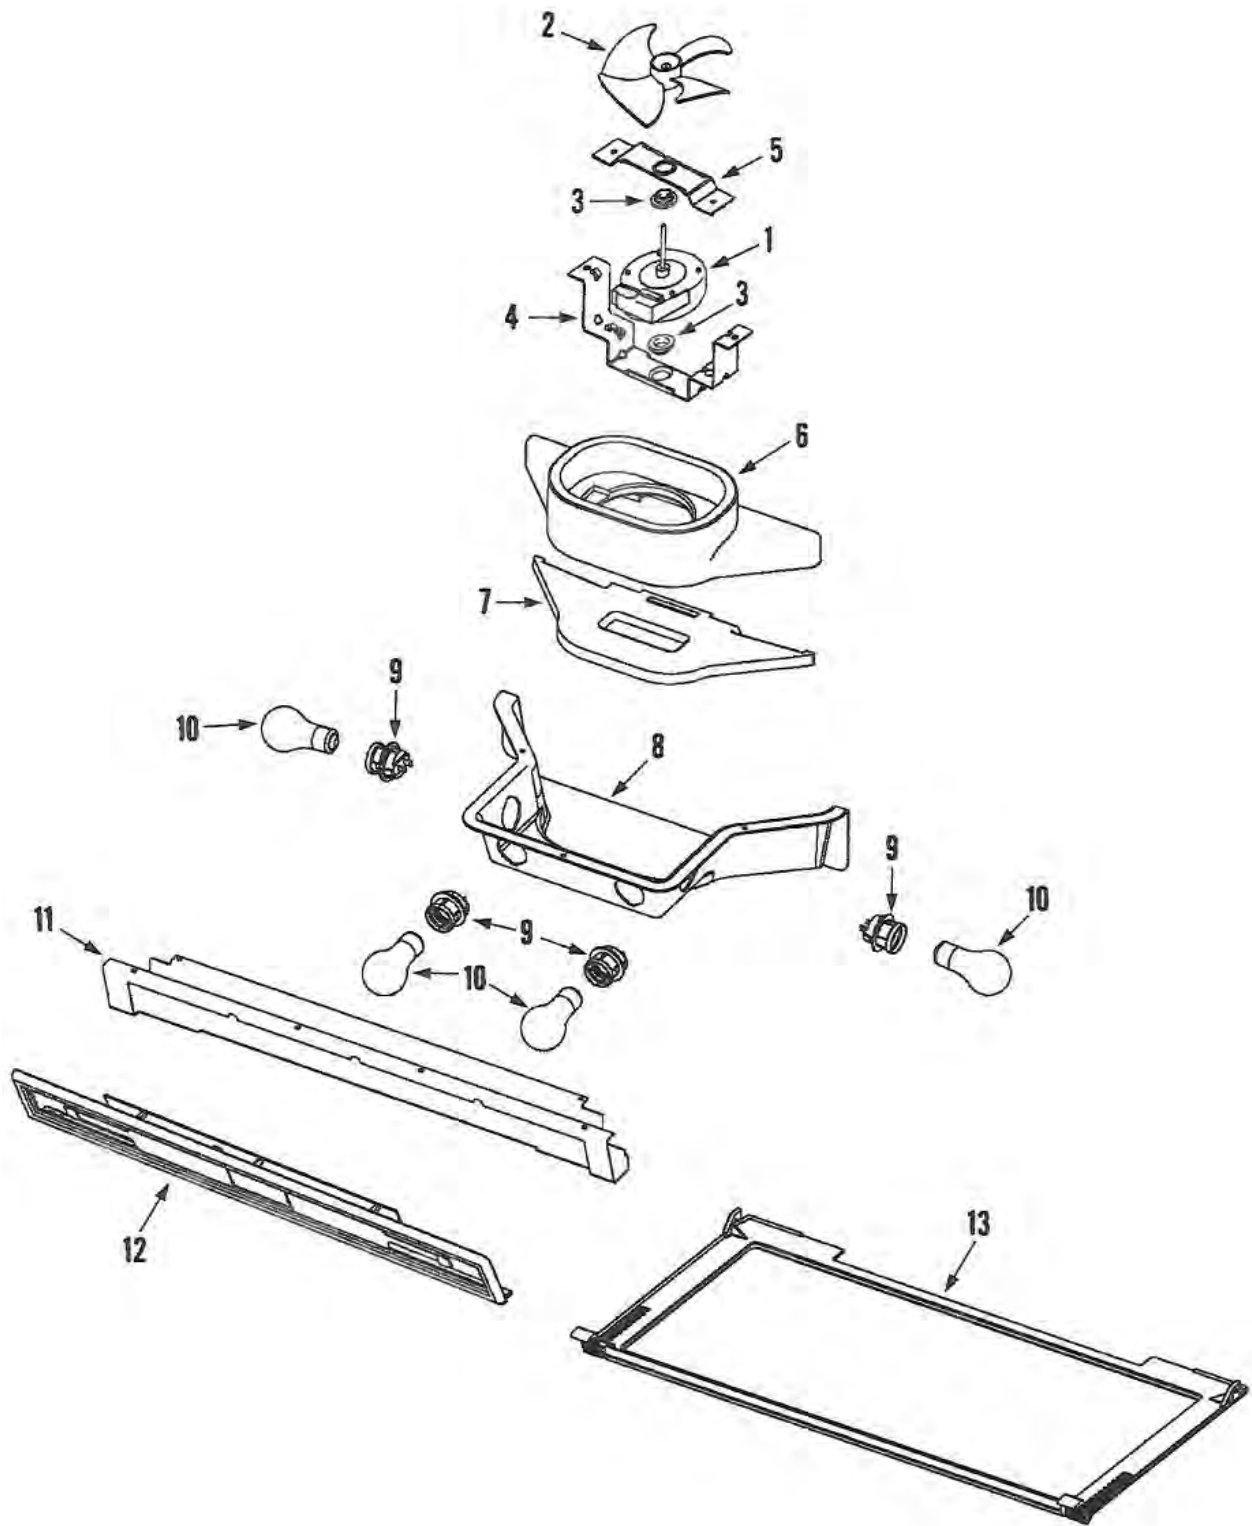

IF42BDCBOL Refrigerator - Controls

IF42BDCBOL Refrigerator - Controls Parts

Item	Dacor #	Description
1	103111	Motor, Fan
-	103199	Screw, Motor
2	102942	Blade, Fan
3	102910	Bushing, Fan
4	102943	Bracket, Fan
-	102905	Screw, Bracket
5	103286	Retainer, Fan
6	102944	Diverter, Discharge (Top)
7	102945	Diverter, Discharge (Btm)
8	102946	Housing, Control
-	102895	Screw, Housing
9	102893	Receptacle, Bulb
10	102690	Blub, Light
11	103050	Bracket, Display
-	103197	Screw, Bracket
-	102948	Screw, Bracket
12	103284	Display Asy., Main
13	103067	Shield, Light
-	102950	Screw, Shield
-	103122	Wire Harness, Control HSG.