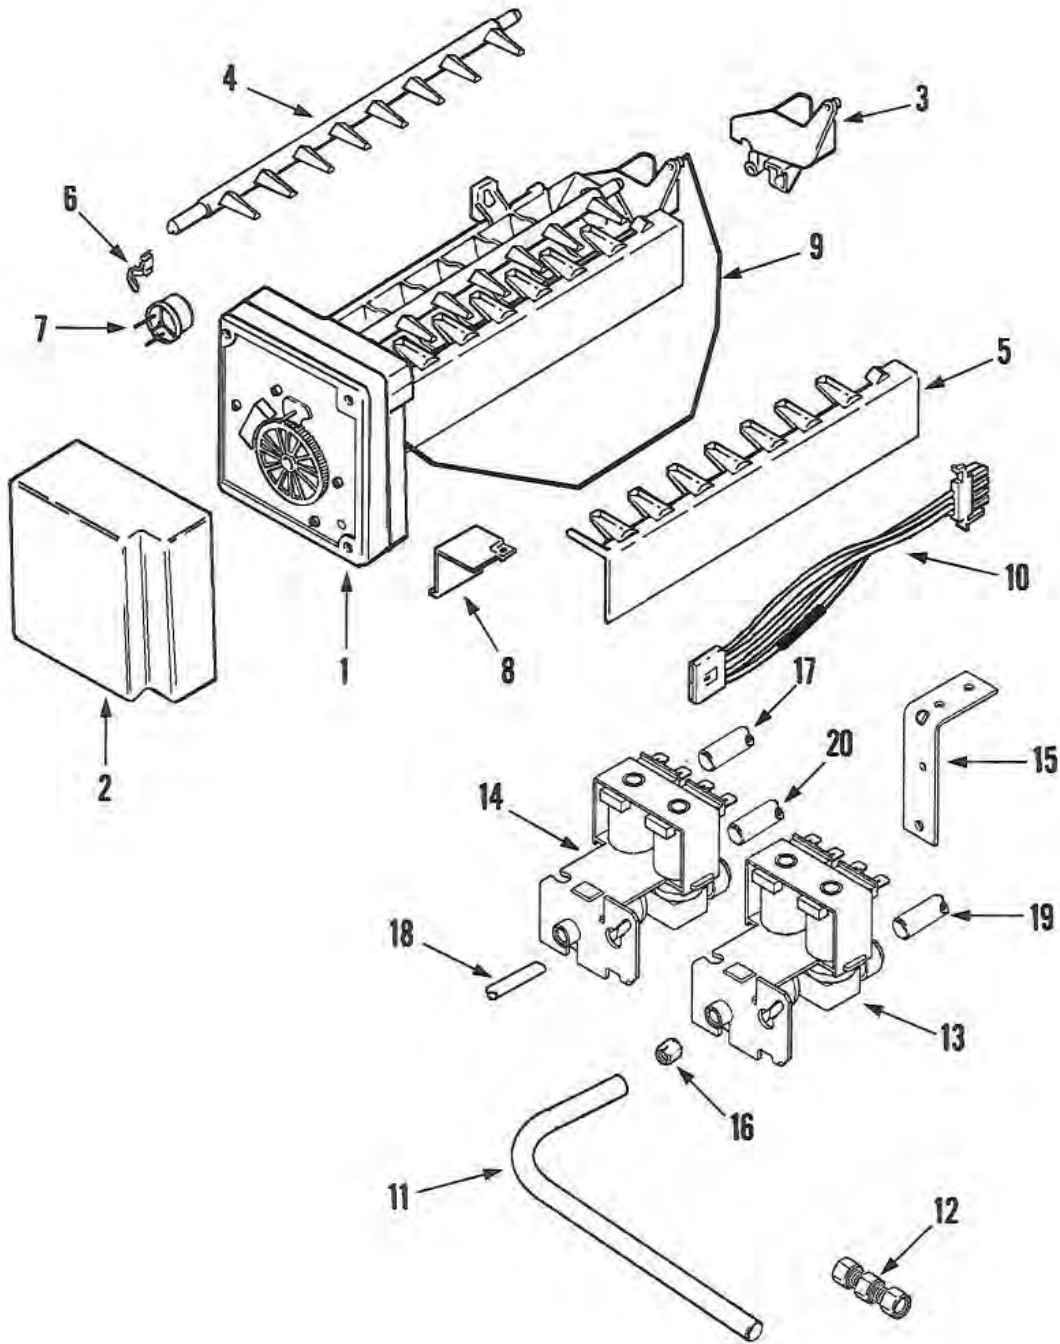

IF42BDCBOL Refrigerator - Ice Maker

IF42BDCBOL Refrigerator - Ice Maker Parts

Item	Dacor #	Description
1	103040	Ice Maker Asy. (115v)
-	103309	Screw, Ice Maker
2	103026	Cover, Ice Maker
3	102843	Inlet, Water
4	102841	Ejector, Ice
5	102842	Stripper, Ice
6	102849	Retainer, Thermostat
7	103207	Thermostat
-	103208	Cement, Alumilastic (4 oz.)
8	102847	Bracket, Module & Heater
-	102848	Screw, Bracket
9	103234	Arm, Sensor
10	103239	Wire Harness, Ice Maker
11	103024	Tube, Copper Inlet
12	103203	Union, Compression
13	103018	Valve, Water (Filter)
-	102895	Screw, Valve
14	103227	Valve, Water (Ice Maker)
-	102895	Screw, Valve
15	103020	Bracket, Water Valve
-	102895	Screw, Bracket
16	103025	Nut & Sleeve Asy.
17	103228	Tubing, Valve to Ice Maker
-	103457	Clamp, Tubing
18	103022	Tubing, Valve to Filter Outlet
19	103023	Tubing, Valve to Filter Inlet
20	103319	Tubing, Valve to Coil