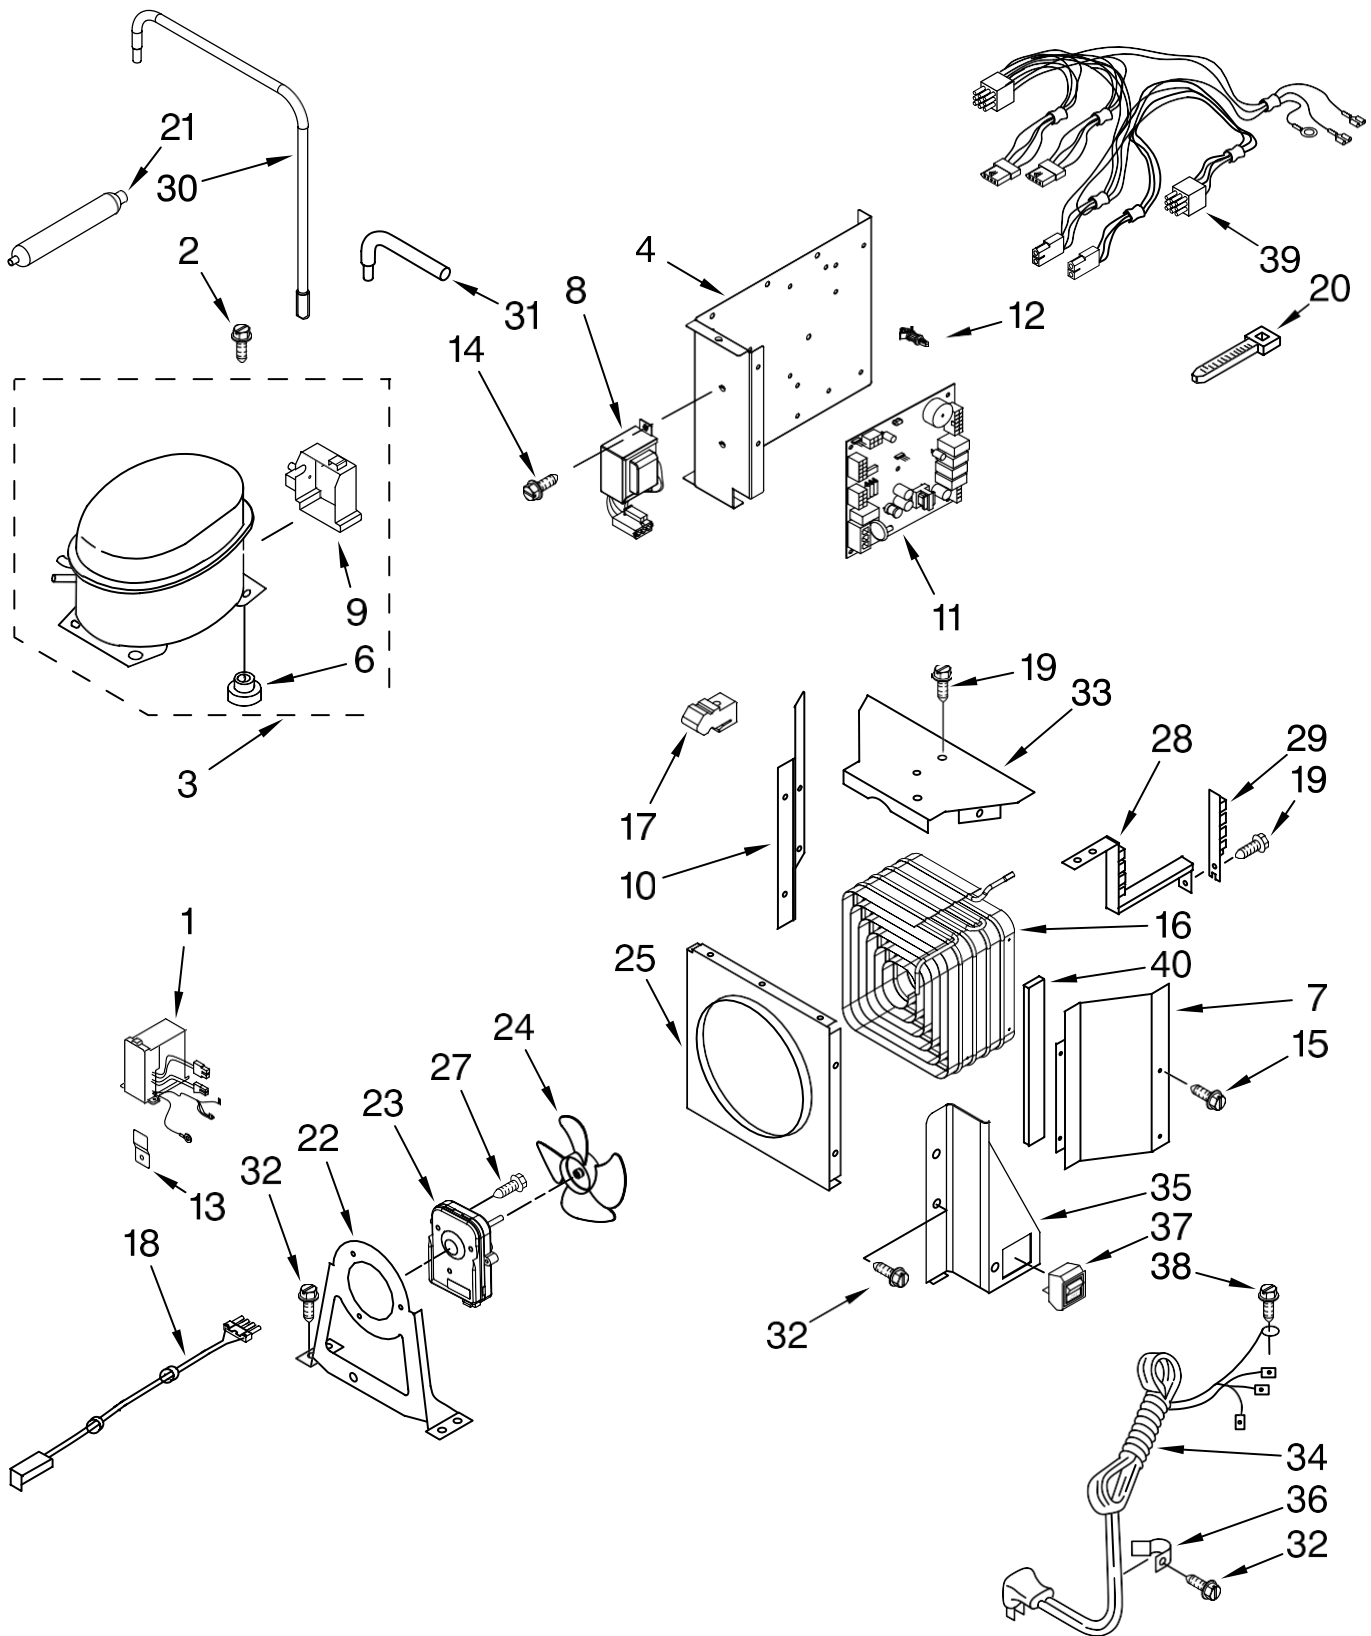

UPPER UNIT PARTS

For Model: IF36RNBOL
(Etched Aluminum)

FOR ORDERING INFORMATION REFER TO PARTS PRICE LIST

UPPER UNIT PARTS

For Model: IF36RNBOL
(Etched Aluminum)

Illus. No.	Part No.	DESCRIPTION	Illus. No.	Part No.	DESCRIPTION	Illus. No.	Part No.	DESCRIPTION
1	W10133449	Inverter Box	19	489399	Screw			
2	489373	Screw, Compressor Mounting (4)	20	2155774	Wire Tie			
3	2223801	Compressor (Includes Items 6, 9 & 21) (Also Order 876765 Tube Kit)	21	2317982	Drier			
4	2307683	Housing, Control Board	22	W10136614	Bracket, Fan Motor			
6	1100826	Grommet, Mounting	23	2188875	Motor, Fan			
7	2309002	Support, Condenser (Right)	24	W10139483	Blade, Fan			
8	2303033	Transformer	25	2003169	Orifice, Fan			
9	2215676	Terminal Cover	27	8533993	Screw			
10	2309001	Support, Condenser (Left)	28	2317031	Bracket, Vibration (Condenser)			
11	W10818296	Control Board	29	2317030	Arm, Vibration (Condenser)			
12	2203075	Spacer (9)	30	2307566	Tube, Transition (Condenser/Drier)			
13	2256328	Bracket, Inverter Box	31	2194319	Tube, Process			
14	487415	Screw	32	486194	Screw			
15	1157158	Screw	33	2309000	Cover, Condenser			
16	2307998	Condenser	34	2310251	Service Cord			
17	2309431	Grommet (2)	35	2307684	Bracket, Mounting (Power Switch)			
18	2310207	Wire Assembly (Condenser Fan)	36	549193	Clamp, Cord			
			37	2266802	Switch, Power Disconnect			
			38	487294	Screw, Ground			
			39	W10167496	Wiring Harness, Unit Compartment			
			40	2309432	Gasket, Condenser			
						Following Parts Not Illustrated and Optional Parts Not Included		
						978025 Valve, Access (1/4")		
						978026 Valve, Access (5/16")		
						978027 Valve, Access (3/8")		
						978028 Valve, Access (1/2")		
						978029 Valve, Access (5/8")		
						978030 Valve, Access (3/4")		
						876764 Valve, Access (3/16")		
						REFRIGERANT CHARGE		
						5.50 oz. (R-134A)		

FOR ORDERING INFORMATION REFER TO PARTS PRICE LIST