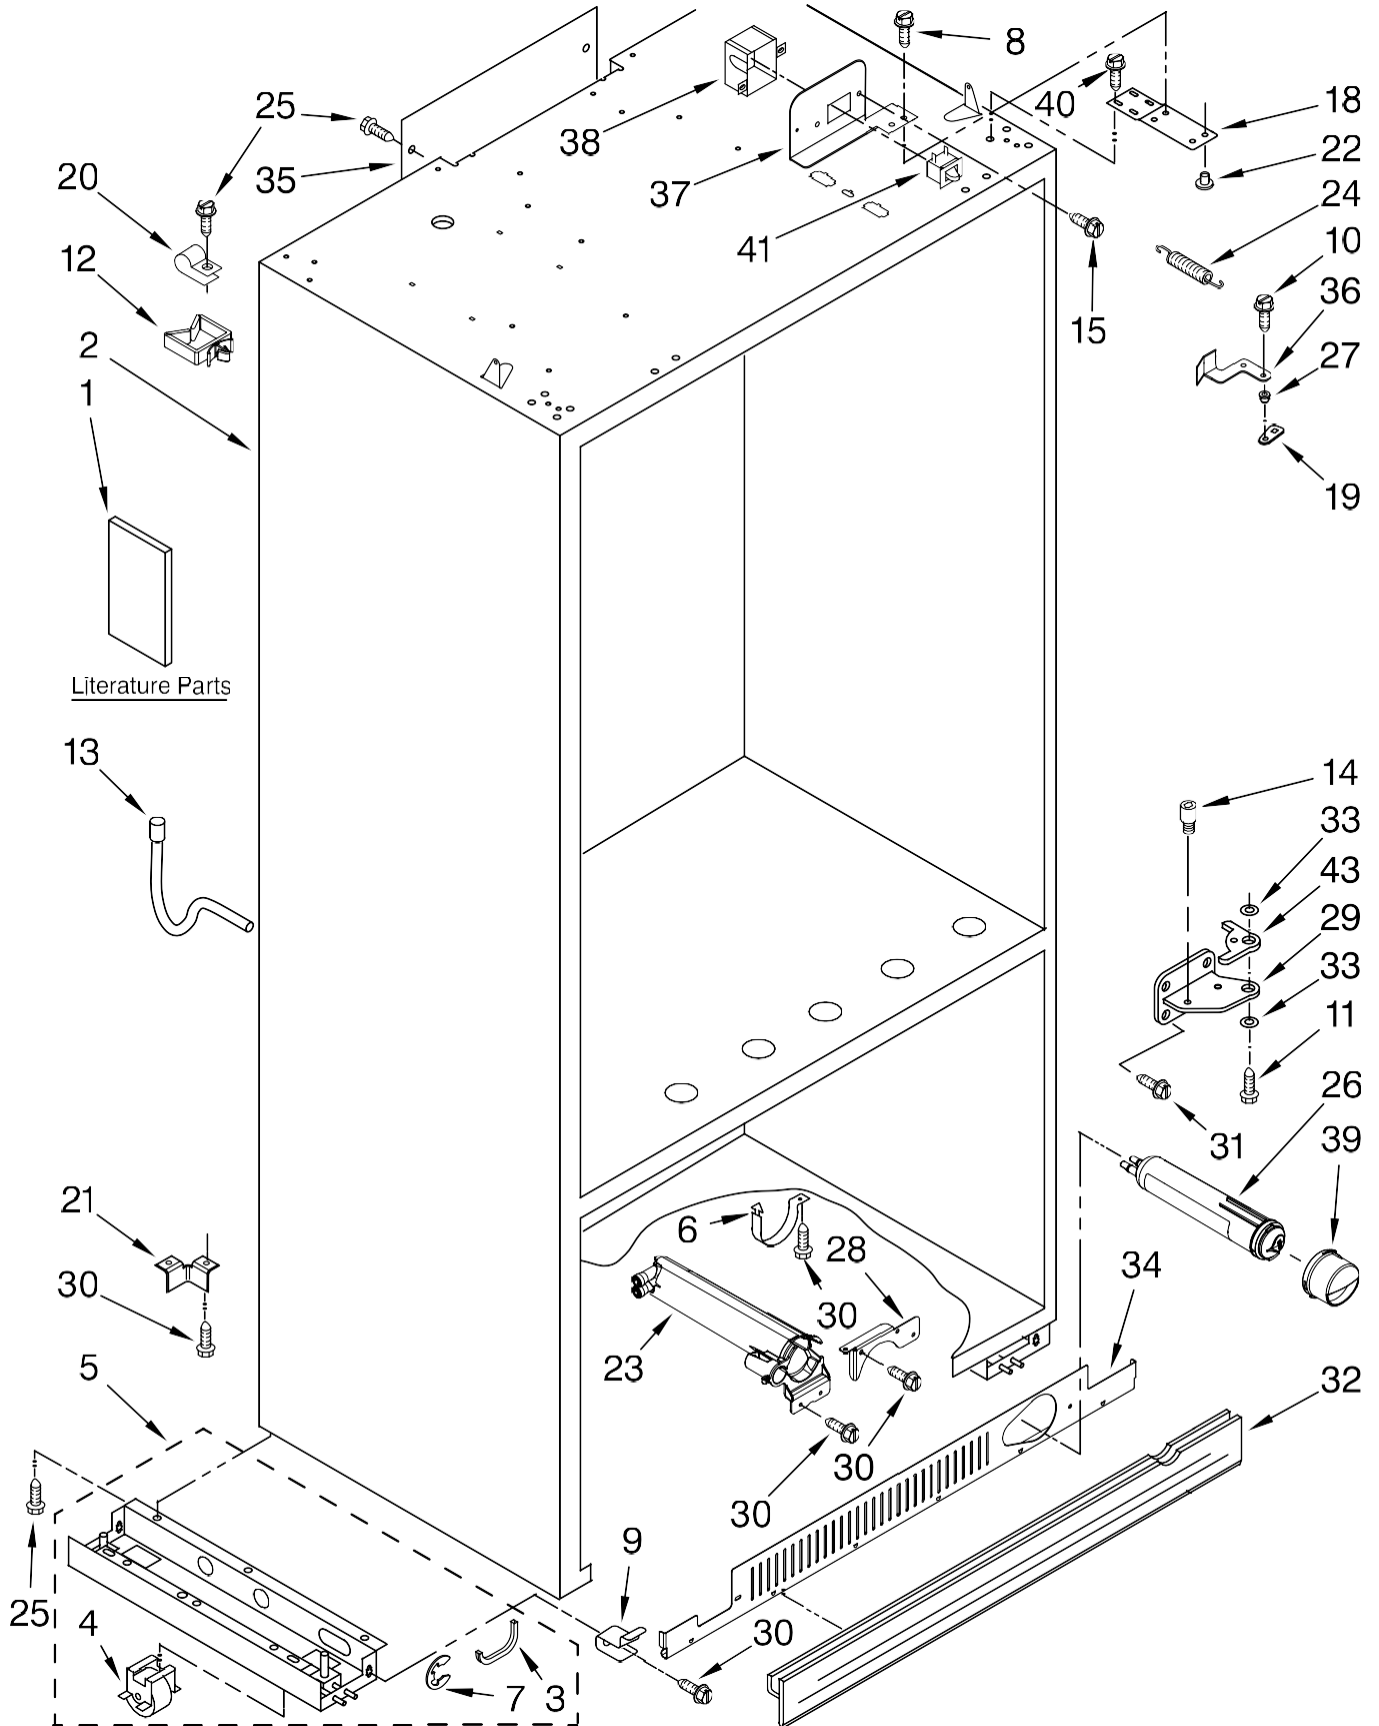

CABINET PARTS

For Model: IF36RNBOL
(Etched Aluminum)

36" BOTTOM MOUNT
BUILT IN REFRIGERATOR

Literature Parts

CABINET PARTS

For Model: IF36RNB00
(Etched Aluminum)

Illus. No.	Part No.	DESCRIPTION	Illus. No.	Part No.	DESCRIPTION	Illus. No.	Part No.	DESCRIPTION
1		Literature Parts	6	2209090	Clamp, Filter Housing	24	2004517	Spring, Door Closure
	W10168928	Use & Care Guide				25	486194	Screw
	W10168953	Energy Guide	7	2006841	Ring, Retaining (2)	26	W10168990	Filter, Water
	W10159833	Service & Wiring Sheet	8	8281164	Screw	27	2266880	Bushing-Arm, Extension
	2324934	Main Control Service Sheet	9	2325157	Mounting Bracket, Grill	28	2307582	Bracket, Mounting (Filter)
	628370	Modular Icemaker Service Sheet	10	2005921	Screw	29	2252299	Hinge, Bottom Refrigerator Door
	W10168926	Installation Instructions	11	2005921	Screw	30	489464	Screw, 8-18 x 1/2
			12	W10129069	Clip (5)	31	3400525	Screw
			13	2314064	Tube, Drain	32	2209024B	Skirt, Grille (Bottom)
2		Cabinet (Not A Serviceable Part)	14	2001295	Screw, Door Stop	33	2006346	Washer
			15	487415	Screw, 8-18 x 3/8	34	2215889B	Grille, Base, Front
			18	2257644	Hinge, Door	35	2215612	Cover, Arm, Front
3	2307584	Grommet, Crossover Tube	19	2005783	Refrigerator Top Cam-Closer, Door	36	2266882	Arm, Extension
4	W10138054	Roller, Front & Rear (4)	20	2221070	Clamp, Tube	37	2221097	Bracket, Switch
5		Support, Leveler Assembly	21	2006617	Bracket, Support Door	38	2215938	Cover, Switch
	2318194	Refrigerator Side	22	2300082	Bushing	39	2186494B	Cap, Water Filter
	2318193	Freezer Side	23	2209022	Housing, Water Filter	40	8533913	Screw
						41	1118894	Switch, Rocker Arm (2) Filter
						43	2006388	Gap, Cover BTM