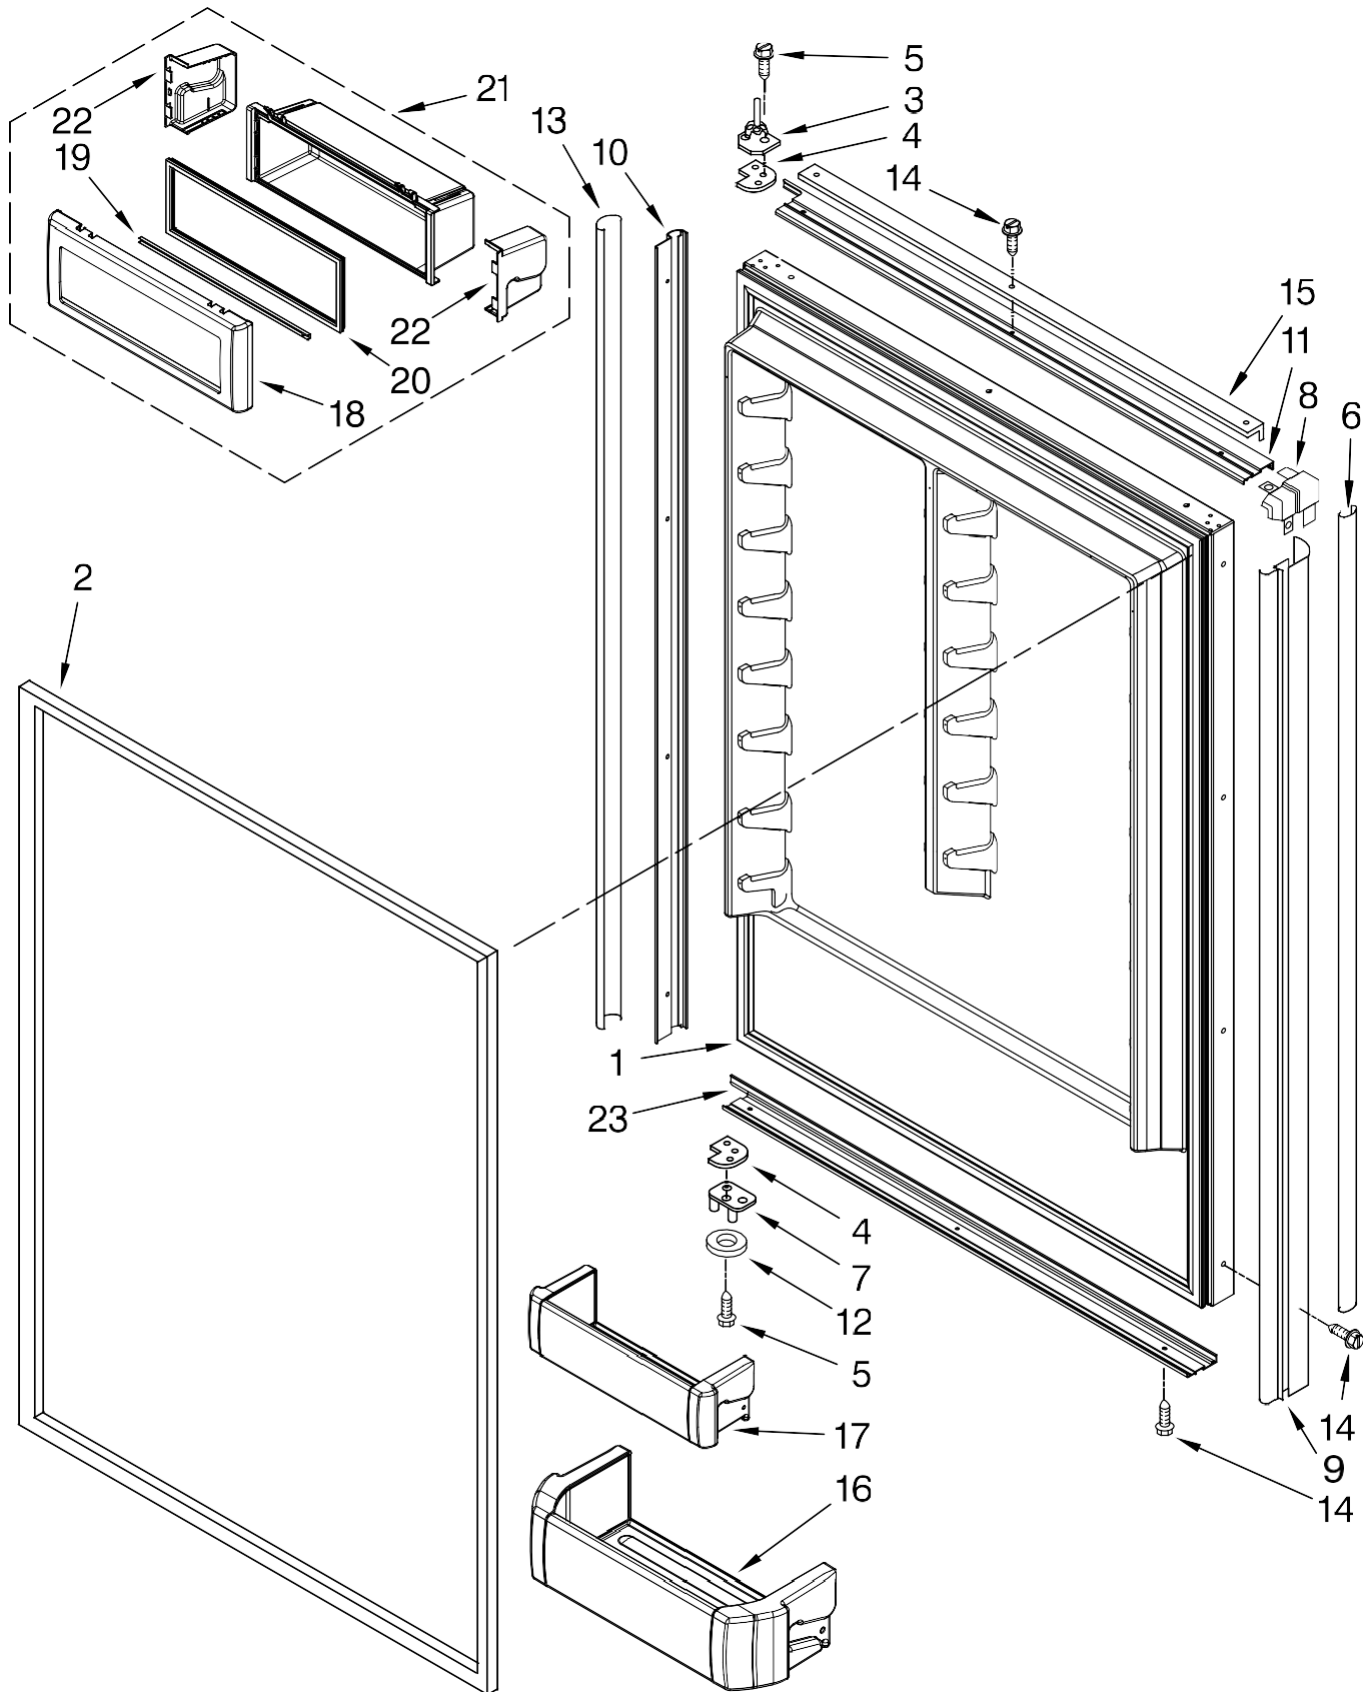

REFRIGERATOR DOOR PARTS

For Model: IF36RNBOL

(Etched Aluminum)

FOR ORDERING INFORMATION REFER TO PARTS PRICE LIST

REFRIGERATOR DOOR PARTS

For Model: IF36RNBOL
(Etched Aluminum)

Illus. No.	Part No.	DESCRIPTION
1	2309390	Door, Refrigerator (Includes Item 2)
2	2300184	Gasket, Door
3	2266912	Hinge Assembly, Top
4	2316804	Spacer-Hinge
5	8533980	Screw, 10-32 x 3/4
6	2259361X	Cover-Trim Handle Side (RC)
7	2302927	Bottom Hinge Assembly
8	2258903SI	Trim, Corner (2)
9	2258908X	Trim Door
10	2257692X	Trim-Door, Side (Hinge Side)
11	2257699X	Trim-Door, Top
12	2006346	Washer
13	2259362X	Cover-Trim Hinge Side (RC)
14	8281250	Screw, 8-15 x 1/2
15	2259360X	Cover, Screw
16	2307975	Shelf, Door (Gallon)
17	2222777	Shelf, Door (4)
18	2309255	Door, Utility Bin
19	2309256	Rail, Lid
20	2309257	Gasket, Utility Bin
21	2309252	Bin, Utility
22		End Cap, Utility Bin
	2222920	Left Side
	2222919	Right Side
23	2258900X	Trim-Door, Bottom