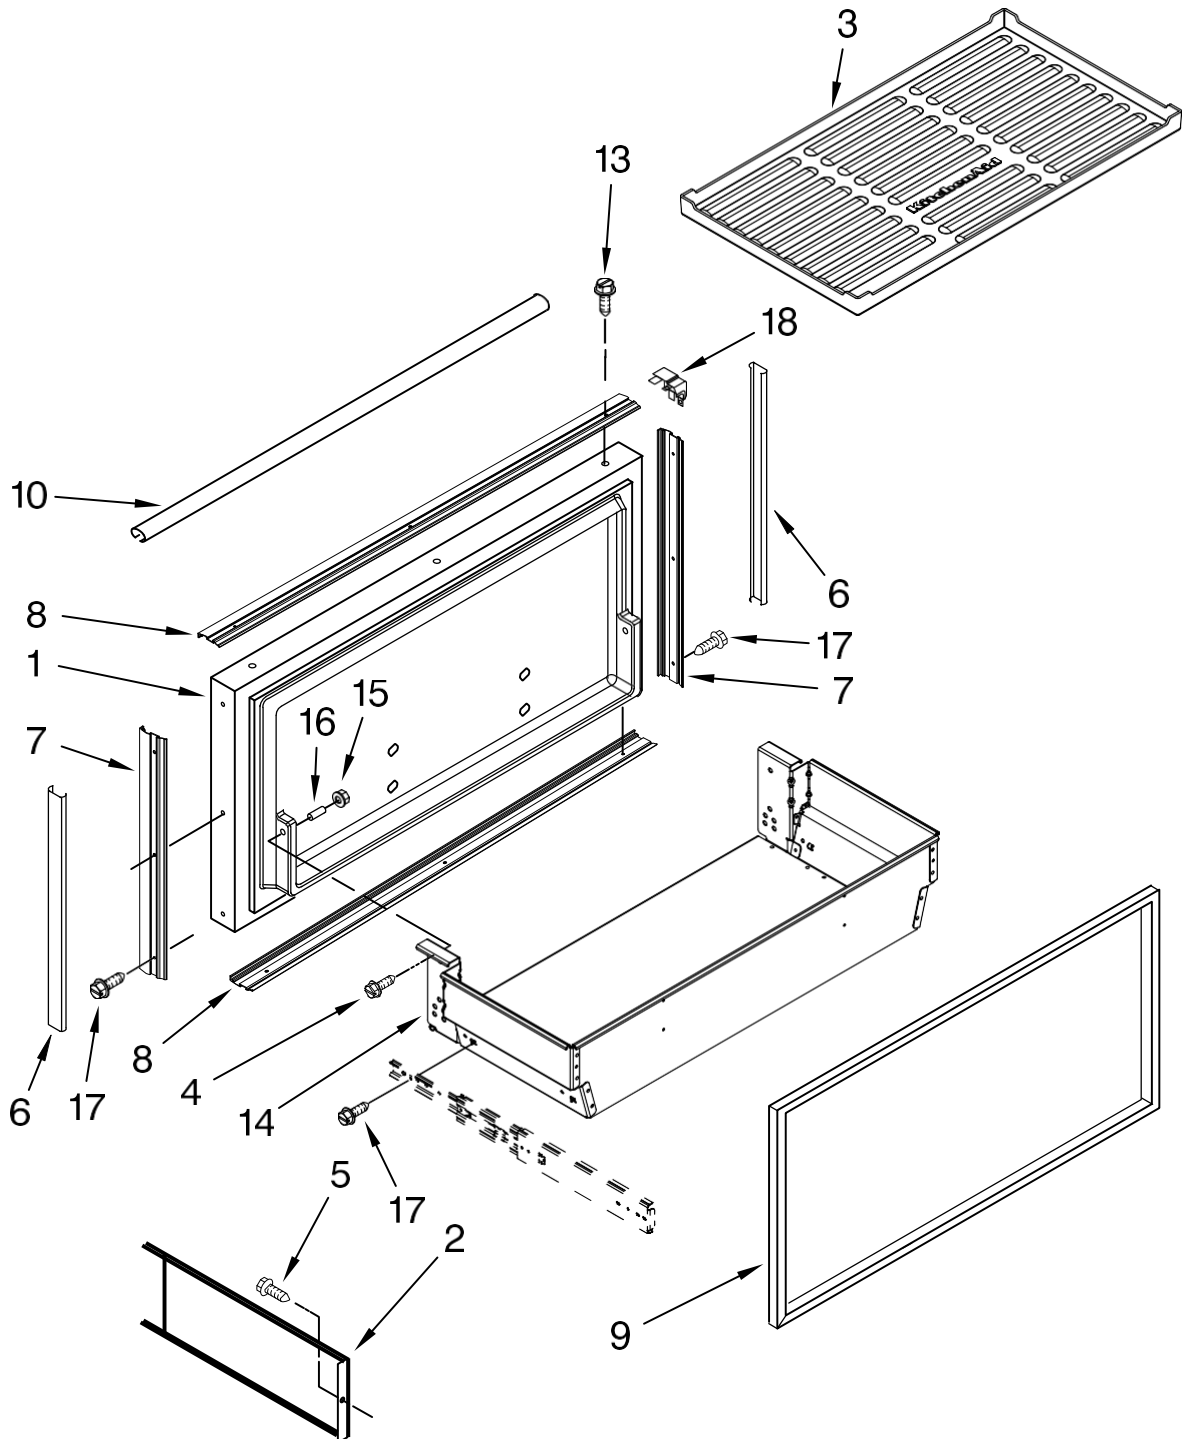

FREEZER DOOR AND BASKET PARTS

For Model: IF36RNBOL
(Etched Aluminum)

FOR ORDERING INFORMATION REFER TO PARTS PRICE LIST

FREEZER DOOR AND BASKET PARTS

For Model: IF36RNBOL
(Etched Aluminum)

Illus. No.	Part No.	DESCRIPTION
1	2327401	Freezer Door Panel (Includes Item 9)
2	2317101	Divider, Basket (2)
3	W10168937	Mat, Basket
4	W10135775	Screw, 5/16 x 1
5	488649	Screw
6	2259364X	Trim, Screw Cover
7	2258901X	Trim-Door, Side
8	2258902X	Trim-Door,
9	2300185	Door Gasket, Magnetic
10	2259363X	Cover, Trim
13	8281250	Screw, 8-15 x 1/2
14	2327533	Basket Assembly, Freezer
15	2207454	Nut, Hex
16	W10001190	Washer
17	W10109030	Screw, 10-24 x 1/4 (Basket to Slide)
18	2258903SI	Trim, Corner (2)

FOR ORDERING INFORMATION REFER TO PARTS PRICE LIST