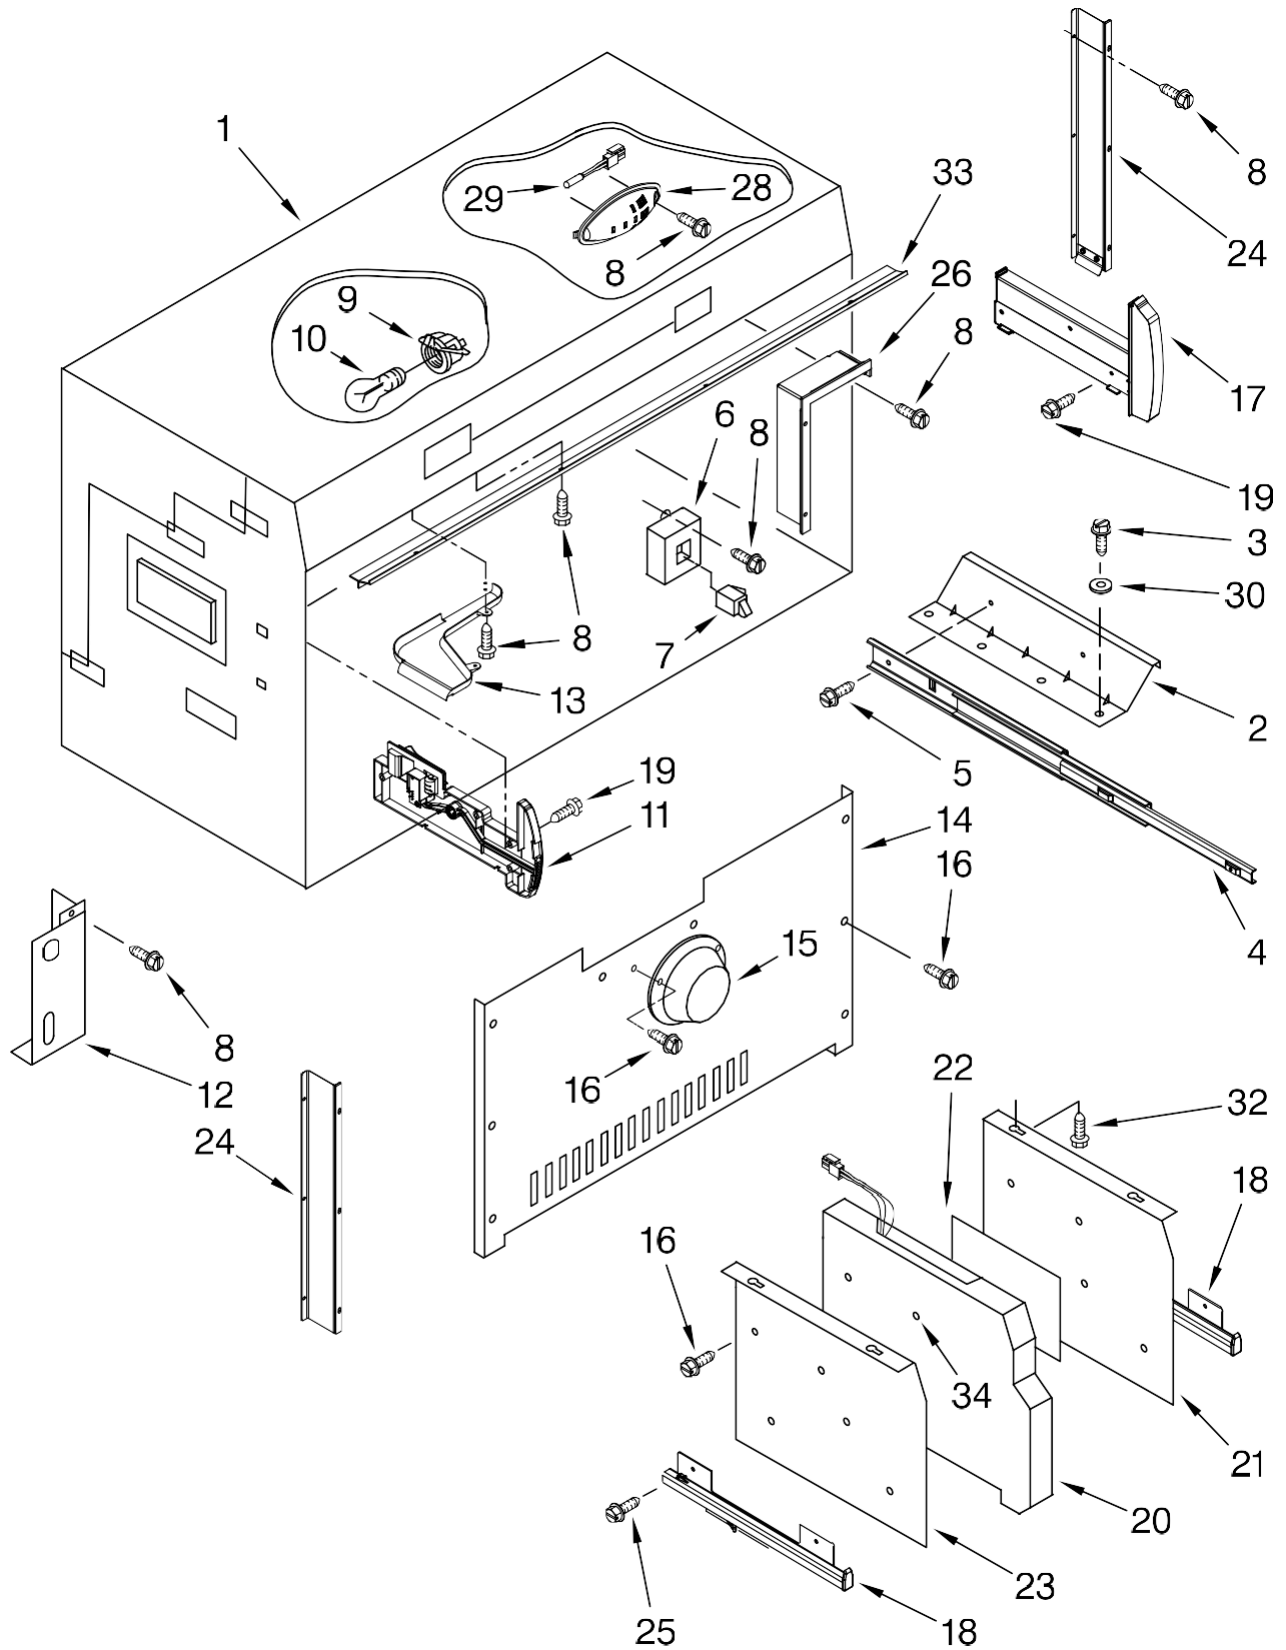

FREEZER LINER PARTS

For Model: IF36RNBOL
(Etched Aluminum)

FOR ORDERING INFORMATION REFER TO PARTS PRICE LIST

FREEZER LINER PARTS

For Model: IF36RNBOL
(Etched Aluminum)

Illus. No.	Part No.	DESCRIPTION
1		Liner, Freezer (Not Servicable)
2	2306425	Mounting Bracket, Drawer Slide (2)
3	W10061370	Screw
4	2320616	Drawer Slide, Freezer Basket (2)
5	8533929	Screw
6	2314022	Cover, Light Switch
7	1118894	Switch, Rocker
8	486194	Screw
9	2223857	Socket, Light
10	2255743	Bulb, Light
11	2268299	Switch Assembly, Icemaker (Includes Emitter)
12	2306187	Cover, Wiring (Icemaker)
13	2317006	Duct, Air Flow (Icemaker)
14	2268380	Cover, Evaporator
15	2317829	Cover, Evaporator Fan
16	487539	Screw
17	2306106	Spacer, Drawer (Right Side)
18		Slide, Freezer Bin
	2306117	Left (2)
	2306116	Right (2)
19	488163	Screw
20	2317925	Divider, Freezer Bins (Includes Receiver)
21	2306104	Support, Slide (Right)
22	2317927	Shield
23	2306105	Support, Slide (Left)
24		Bracket, Evaporator Cover
	2320512	Left Side
	2327339	Right Side
25	488163	Screw
26	W10121940	Bracket, Air Return
28	2317105	Cover, Thermistor
29	2188820	Thermistor
30	W10075920	Washer
32	8533928	Screw
33	W10135431	Air Deflector Asy
34	2198643	Lens, Receiver

FOR ORDERING INFORMATION REFER TO PARTS PRICE LIST