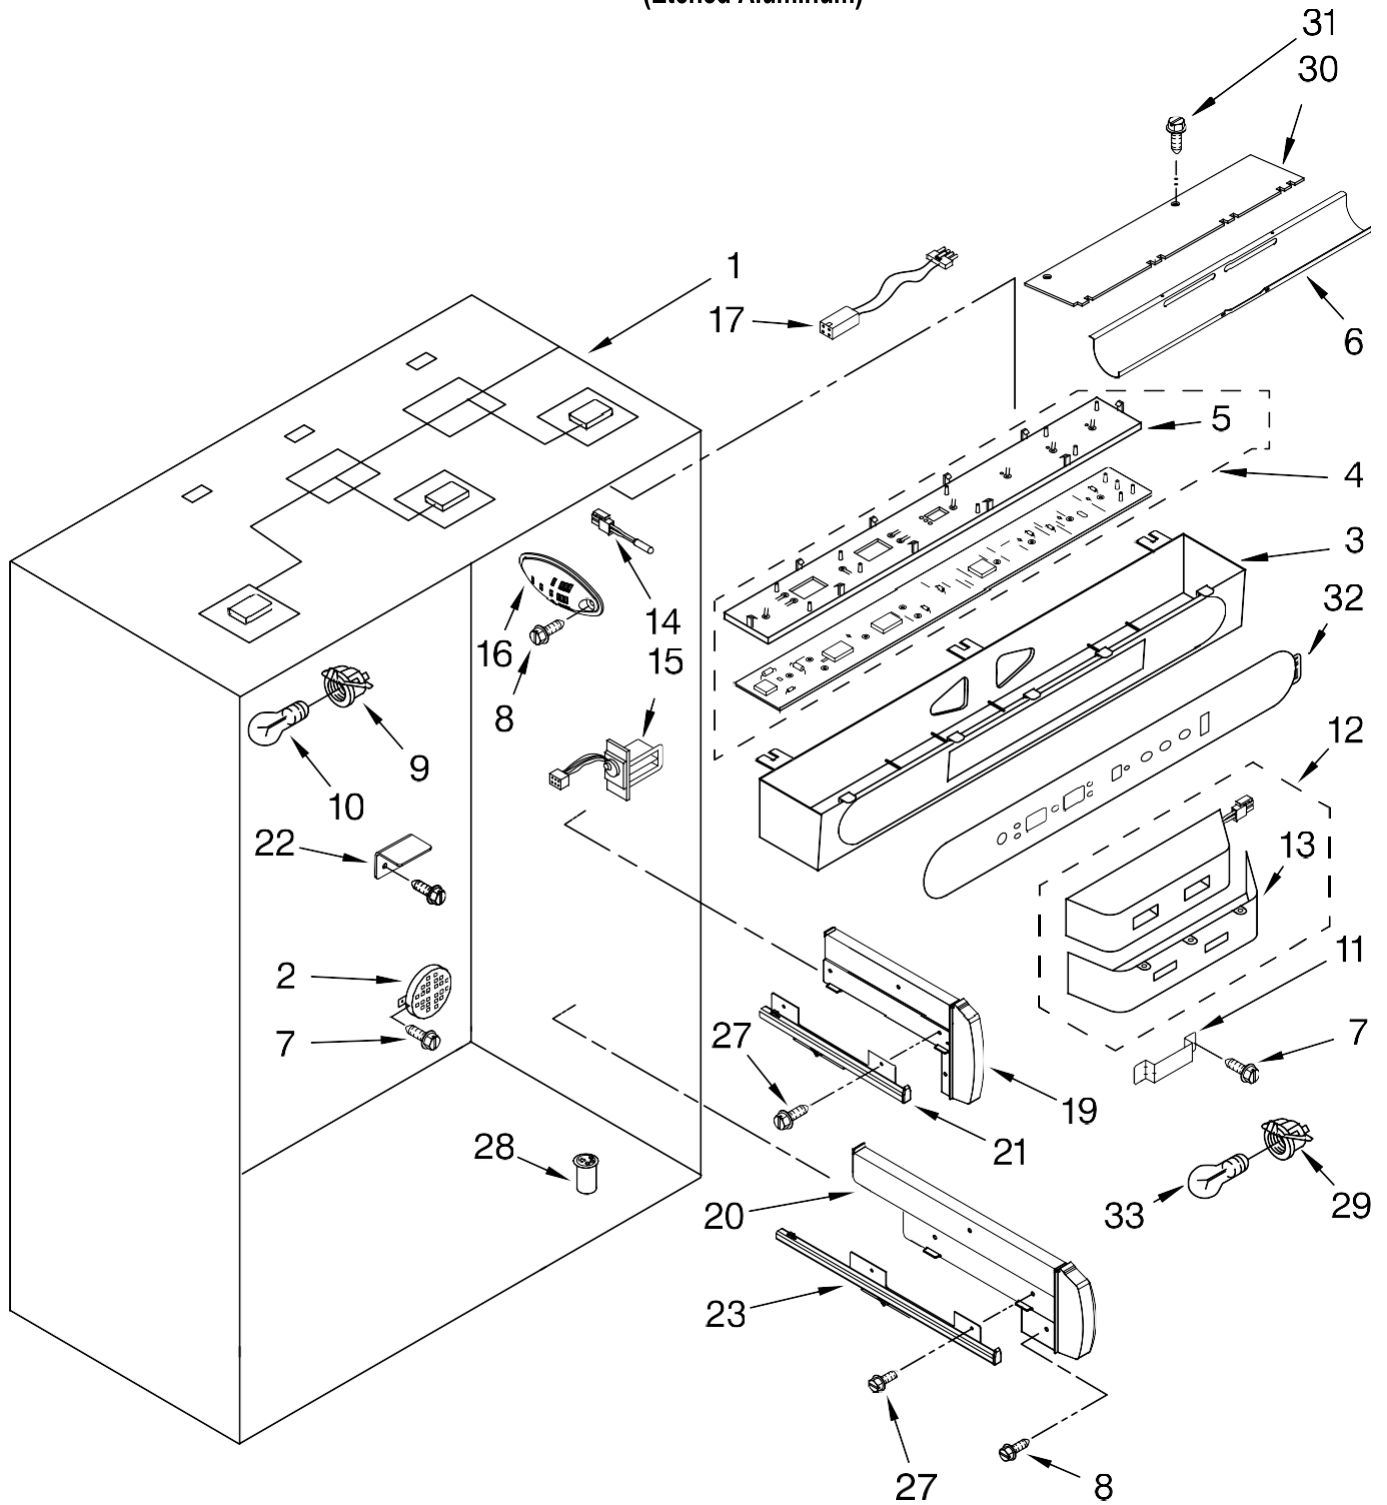

REFRIGERATOR LINER PARTS

For Model: IF36RNBOL
(Etched Aluminum)

FOR ORDERING INFORMATION REFER TO PARTS PRICE LIST

REFRIGERATOR LINER PARTS

For Model: IF36RNBOL
(Etched Aluminum)

Illus. No.	Part No.	DESCRIPTION
1		Liner, Refrigerator (Not Servicable)
2	2317004	Cover, Air Return (2)
3	2302774	Control Box
4	W10165120	UI Assembly
5	2215670	Insert, Control Box
6	2302715	Shield, Light
7	487539	Screw, 8-15 x 1/2
8	488163	Screw
9	2223857	Socket, Light (3)
10	2326255	Bulb, Light (3)
11	2317917	Clip, Diffuser Cover
12	2320523	Diffuser Assembly
13	2320519	Cover, Diffuser
14	2188820	Thermistor
15	2221296	Air Baffle Assy
16	2317105	Cover, Thermistor
17	2310197	Wire, Harness
19		Spacer, Crisper
	2309411	Left
	2309410	Right
20		Spacer, Deli
	2268411	Left
	2268412	Right
21		Slide, Crisper Pan
	2302952	Left (2)
	2302953	Right (2)
22	2302788	Support, Crisper Cover
23		Slide, Deli Pan
	2302956	Left (2)
	2302957	Right (2)
27	W10001160	Screw, 8-32 x 1/2
28	2171931	Valve, Tube-Body
29	2162085	Socket, Light
30	2221121	Support, Control Box
31	489006	Screw
32	W10168978	Overlay
33	2255743	Light Bulb

FOR ORDERING INFORMATION REFER TO PARTS PRICE LIST