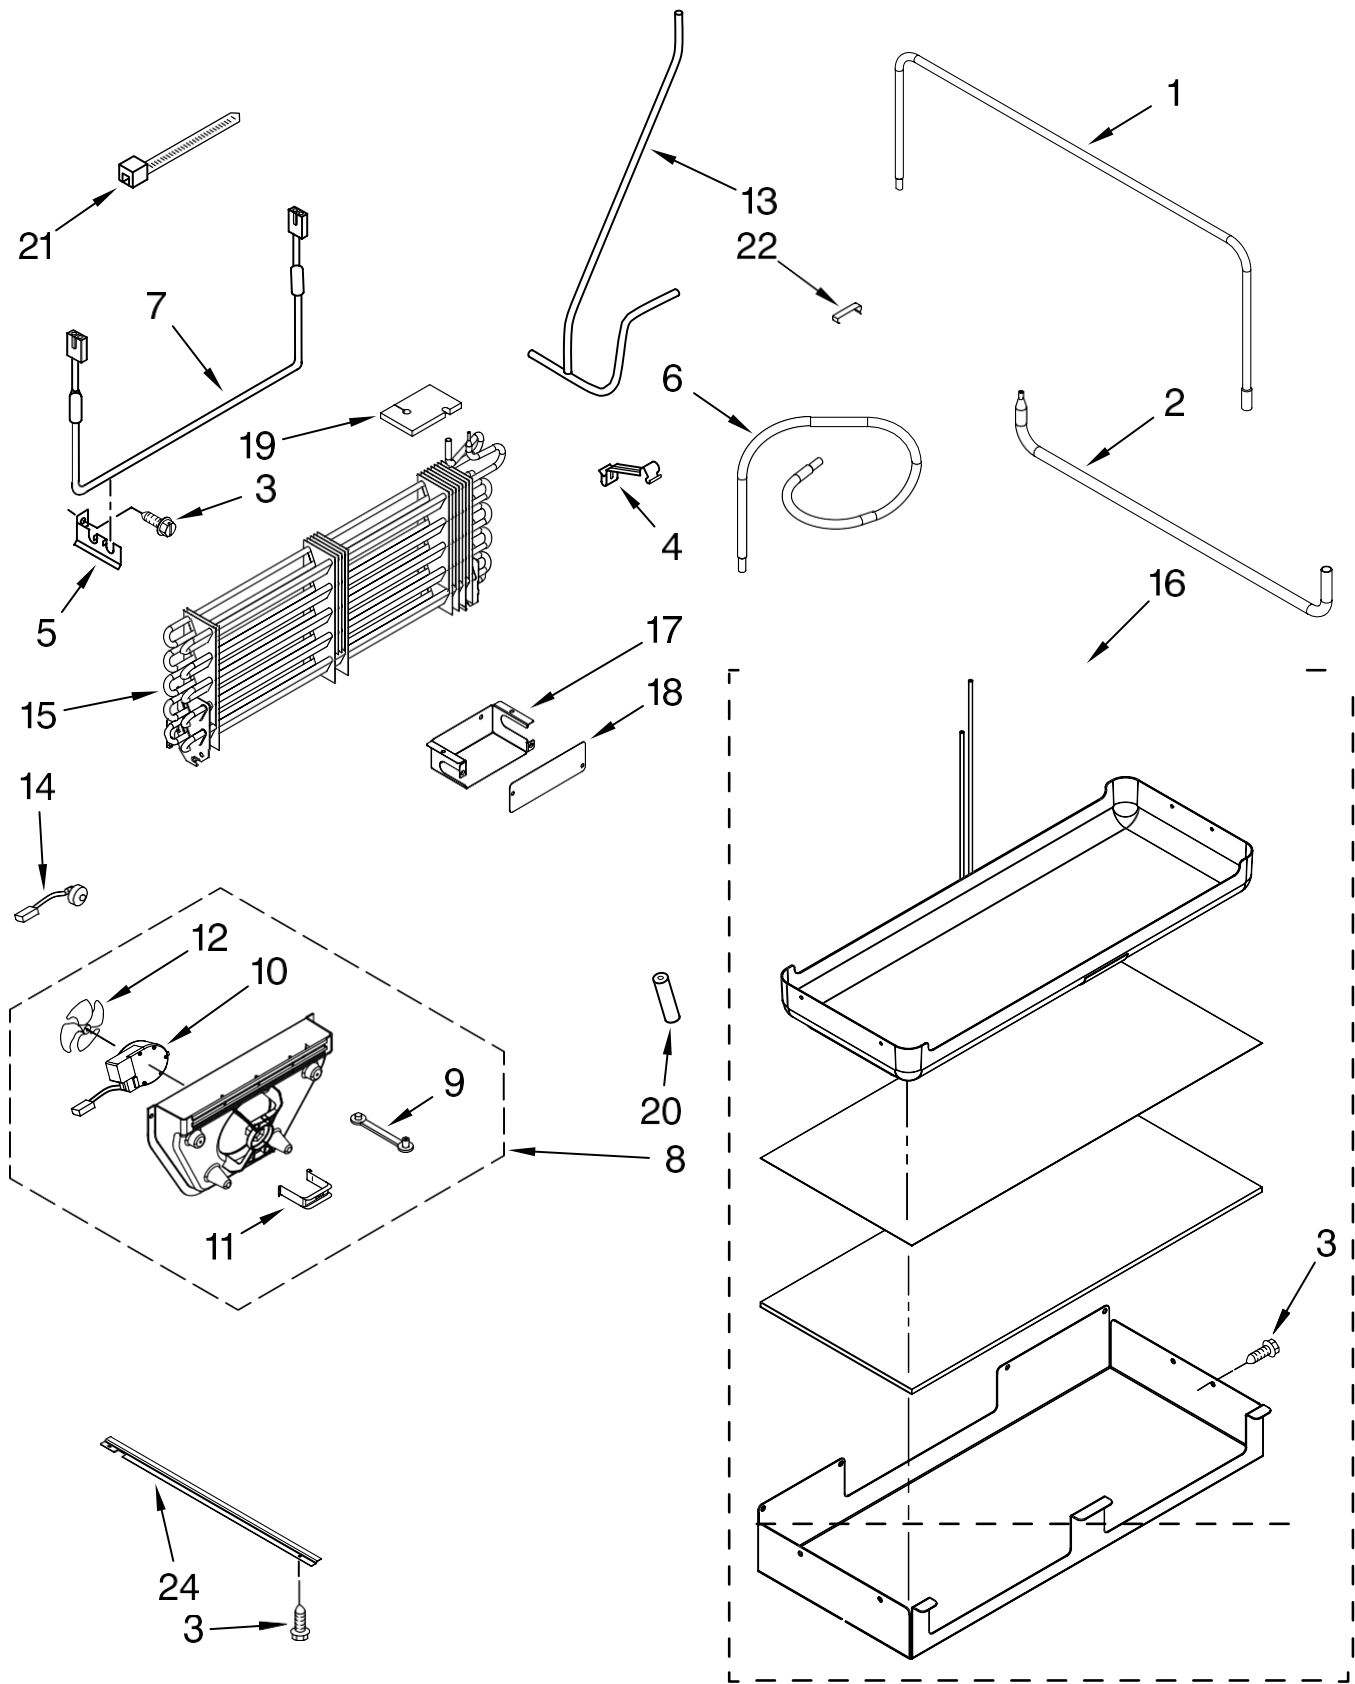

LOWER UNIT AND TUBE PARTS

For Model: IF36RNBOL
(Etched Aluminum)

FOR ORDERING INFORMATION REFER TO PARTS PRICE LIST

LOWER UNIT AND TUBE PARTS

For Model: IF36RNBOL
(Etched Aluminum)

Illus. No.	Part No.	DESCRIPTION
1	2309072	Tube, Transition (Condenser)
2	2309070	Tube, Transition (Drier/Restrictor)
3	486194	Screw
4	2307944	Clip
5	2307945	Bracket, Mounting
6	2309076	Tube, Suction
7	2268393	Heater, Defrost
8	2306178	Scroll Assembly
9	2223986	Grommet, Motor
10	2259385	Motor, Fan
11	2223733	Retainer, Fan Motor
12	2169142	Blade, Fan
13	W10121368	Tube, Discharge
14	W10139165	Defrost Bi-Metal
15	2268391	Evaporator
16	2320615	Drain Pan Asy
17	W10151288	Cover, Box
18	W10153595	Cover, Wiring
19	2306180	Block, Evaporator
20	2215648	Damper, Heater
21	2155774	Wire Tie
22	2317920	Clip, Heater
24	2320554	Bracket, Drain Pan