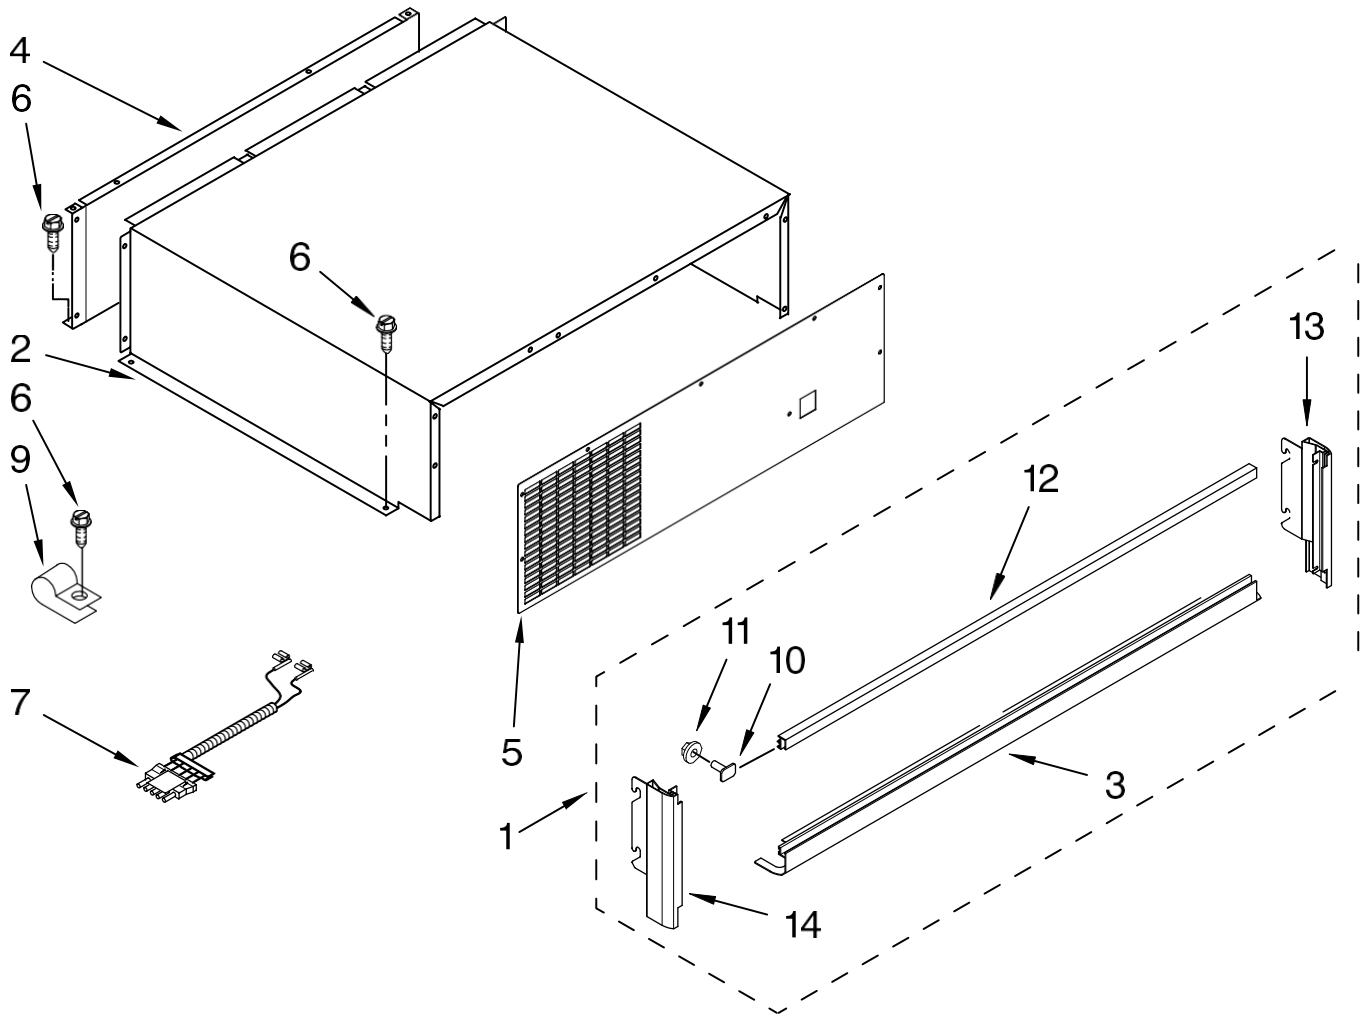

TOP GRILLE AND UNIT COVER PARTS

For Model: IF36RNBOL
(Etched Aluminum)

Illus. No.	Part No.	DESCRIPTION
1	2259426X	Top Grille Assembly
2	W10161693	Cover, Unit
3	2259437X	Grill, Bottom
4	2256466	Back Panel
5	2307682	Front, Unit Cover
6	487415	Screw
7	2187894	Wire Assembly, Light Switch
9	489348	Clamp
10	2003347	Tee Bolt (4)
11	1161548	Nut (4)
12	2259440X	Grill, Top Right
13	2259420X	Grill, Right Side
14	2259421X	Grill, Left Side

FOR ORDERING INFORMATION REFER TO PARTS PRICE LIST