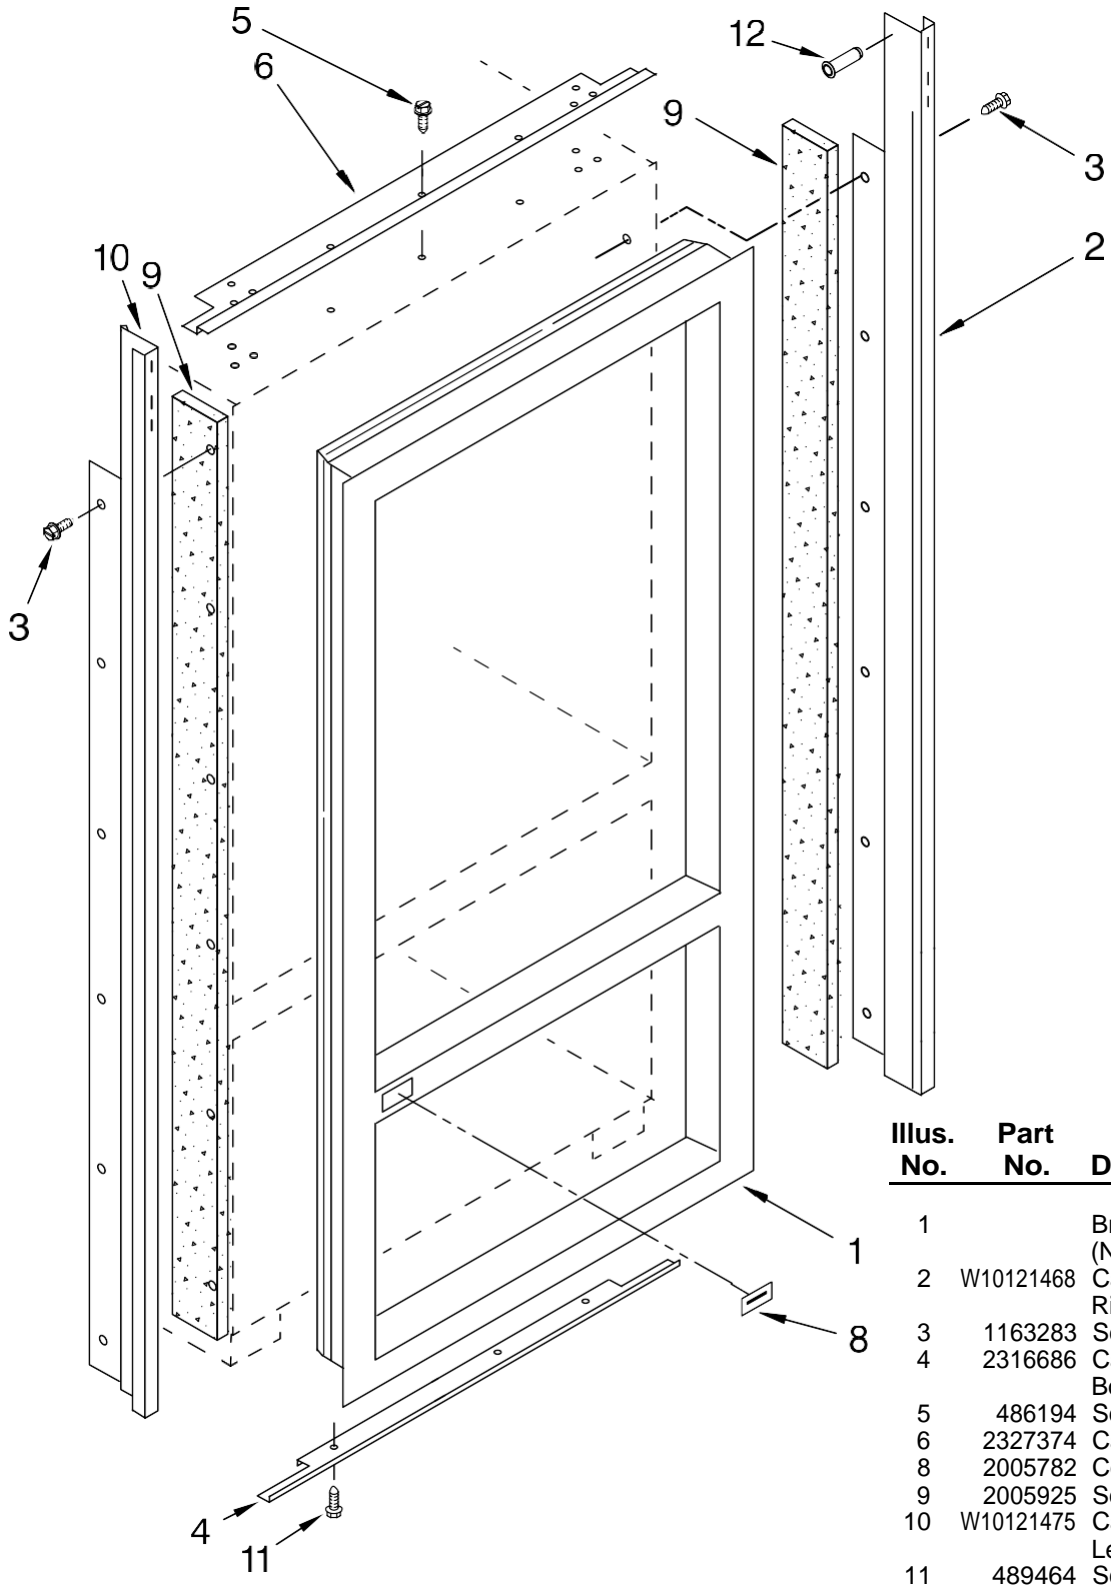

CABINET AND BREAKER TRIM PARTS

For Model: IF36RNBOL
(Etched Aluminum)

Illus. No.	Part No.	DESCRIPTION
1		Breaker, Trim (Not Serviced)
2	W10121468	Cabinet Trim, Right Side
3	1163283	Screw
4	2316686	Cabinet Trim, Bottom
5	486194	Screw
6	2327374	Cabinet Trim, Top
8	2005782	Cover, Hinge
9	2005925	Seal-Trim, Side
10	W10121475	Cabinet Trim, Left Side
11	489464	Screw, 8-18 x 1/2
12	W10121451	Nutsert (4)

FOR ORDERING INFORMATION REFER TO PARTS PRICE LIST